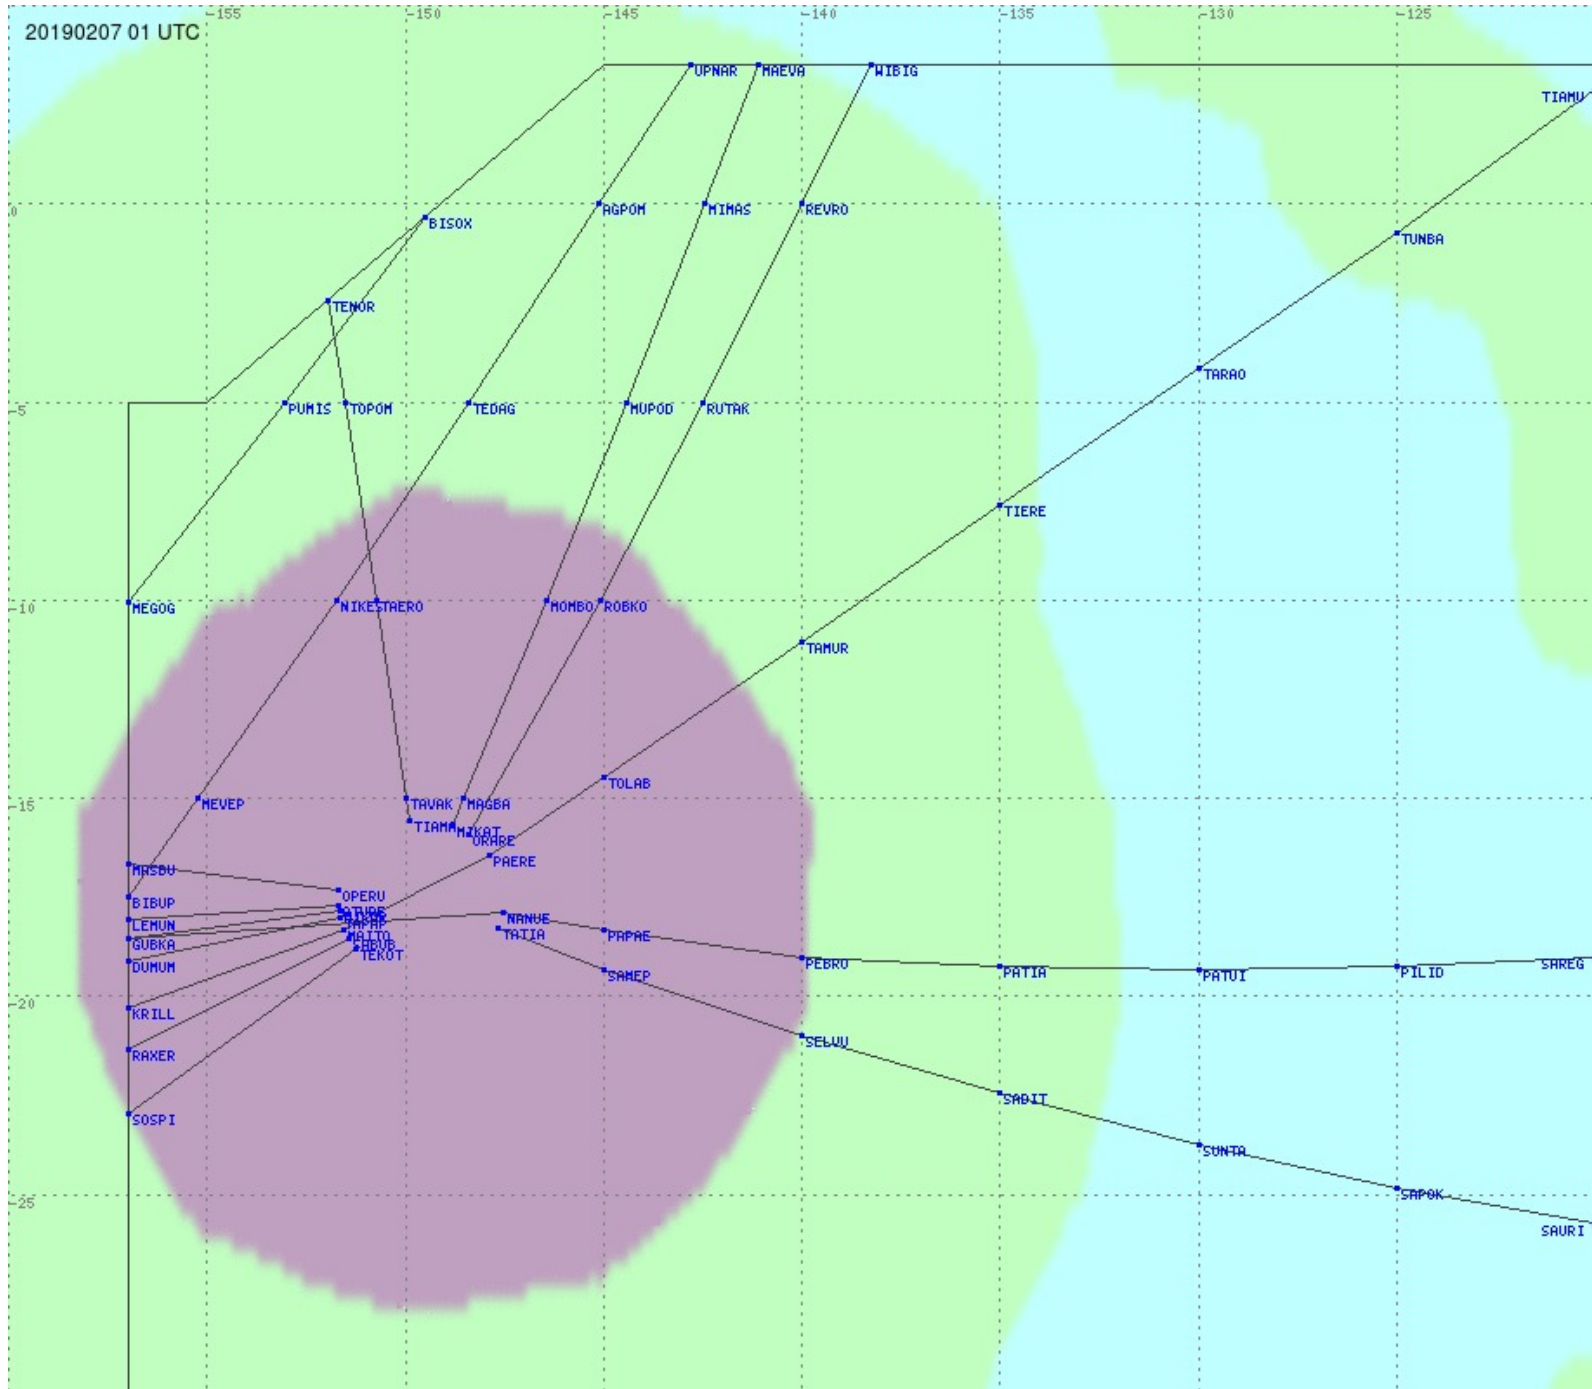

Tahiti FIR - HF Propag - 20190207

2.8 MHz 3.5 MHz 5.6 MHz 8.9 MHz 13.3 MHz 17.9 MHz None

Tahiti FIR - HF Propag - 20190207

2.8 MHz 3.5 MHz 5.6 MHz 8.9 MHz 13.3 MHz 17.9 MHz None

Tahiti FIR - HF Propag - 20190207

2.8 MHz 3.5 MHz 5.6 MHz 8.9 MHz 13.3 MHz 17.9 MHz None

Tahiti FIR - HF Propag - 20190207

Tahiti FIR - HF Propag - 20190207

2.8 MHz 3.5 MHz 5.6 MHz 8.9 MHz 13.3 MHz 17.9 MHz None

Tahiti FIR - HF Propag - 20190207