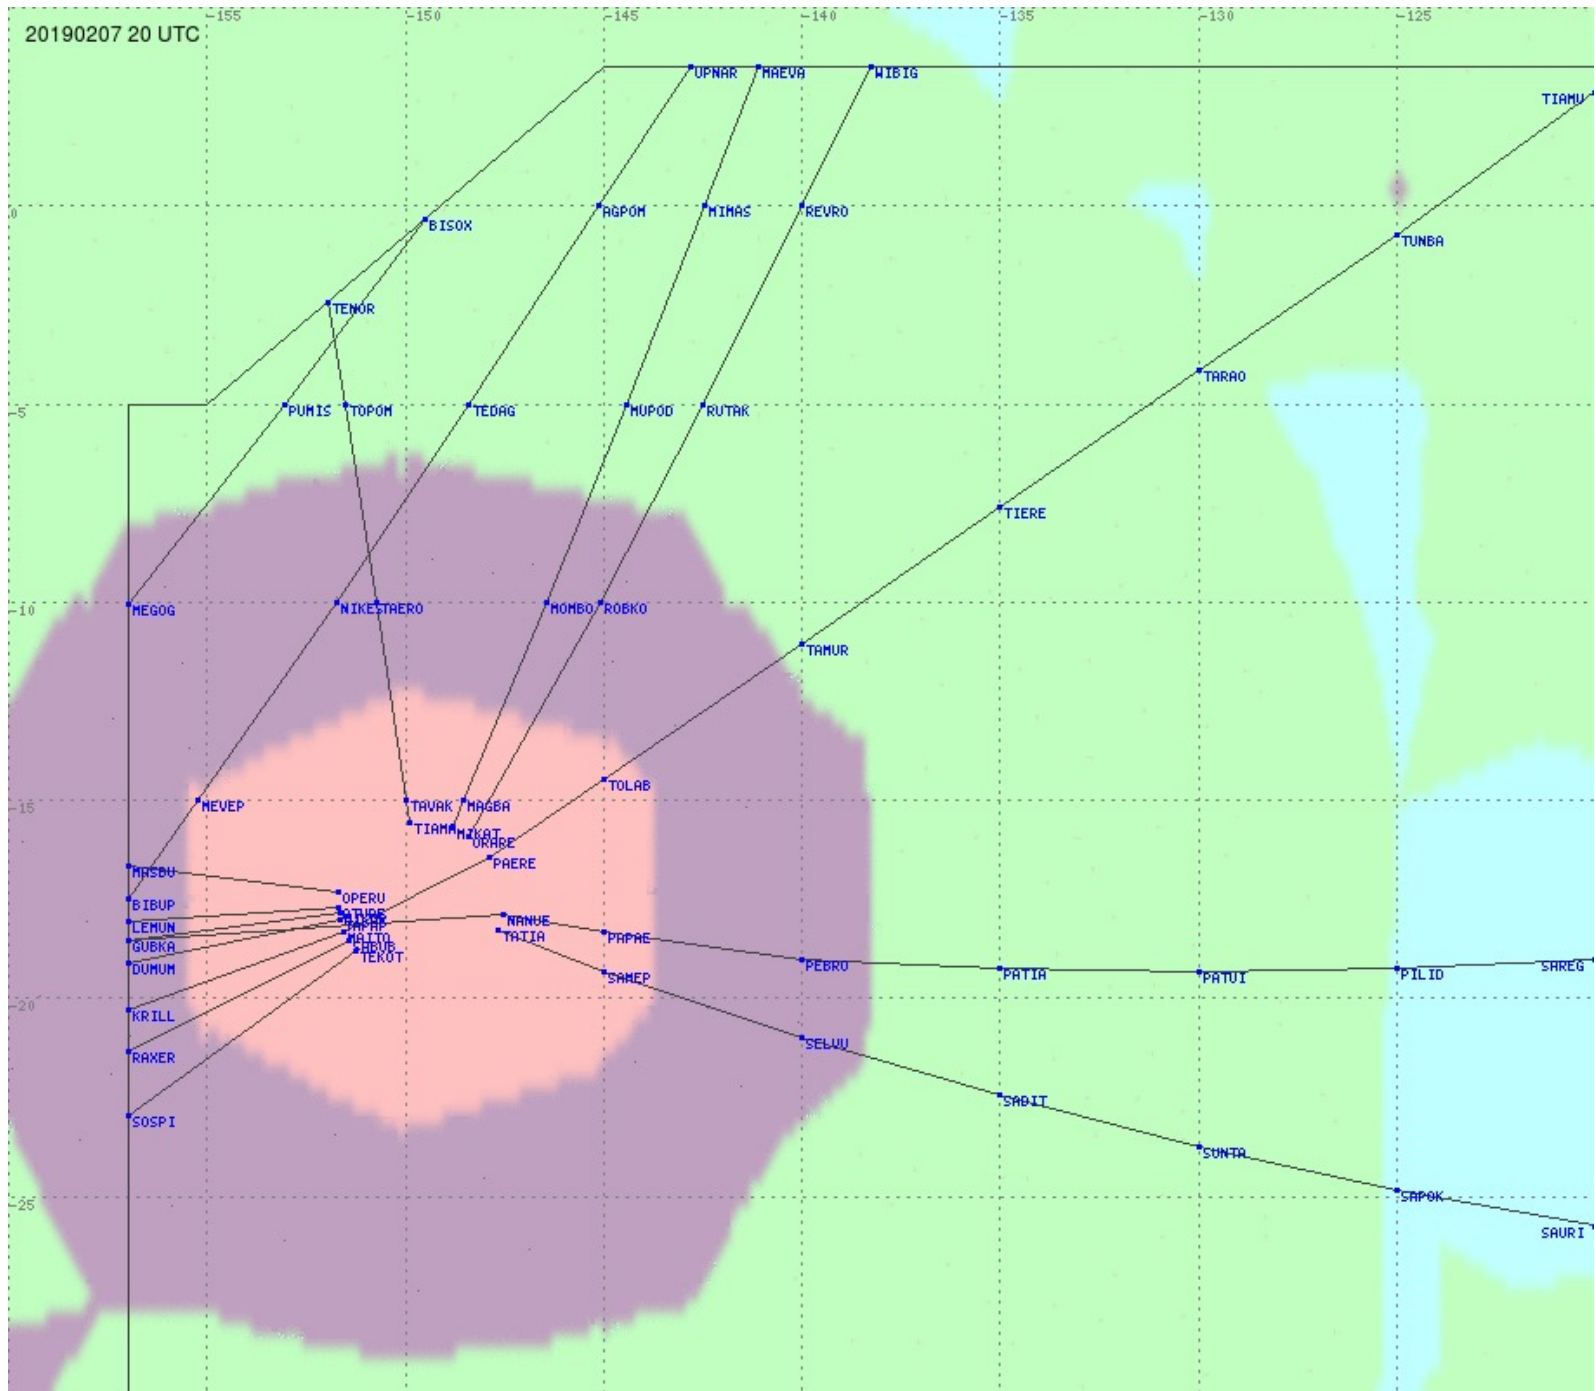

Tahiti FIR - HF Propag - 20190207

2.8 MHz 3.5 MHz 5.6 MHz 8.9 MHz 13.3 MHz 17.9 MHz None

Tahiti FIR - HF Propag - 20190207

2.8 MHz 3.5 MHz 5.6 MHz 8.9 MHz 13.3 MHz 17.9 MHz None

Tahiti FIR - HF Propag - 20190207

2.8 MHz 3.5 MHz 5.6 MHz 8.9 MHz 13.3 MHz 17.9 MHz None

Tahiti FIR - HF Propag - 20190207

2.8 MHz
3.5 MHz
5.6 MHz
8.9 MHz
13.3 MHz
17.9 MHz
None

Tahiti FIR - HF Propag - 20190207

2.8 MHz 3.5 MHz 5.6 MHz 8.9 MHz 13.3 MHz 17.9 MHz None

Tahiti FIR - HF Propag - 20190207

Tahiti FIR - HF Propag - 20190207

Tahiti FIR - HF Propag - 20190207

Tahiti FIR - HF Propag - 20190207

2.8 MHz 3.5 MHz 5.6 MHz 8.9 MHz 13.3 MHz 17.9 MHz None

Tahiti FIR - HF Propag - 20190207