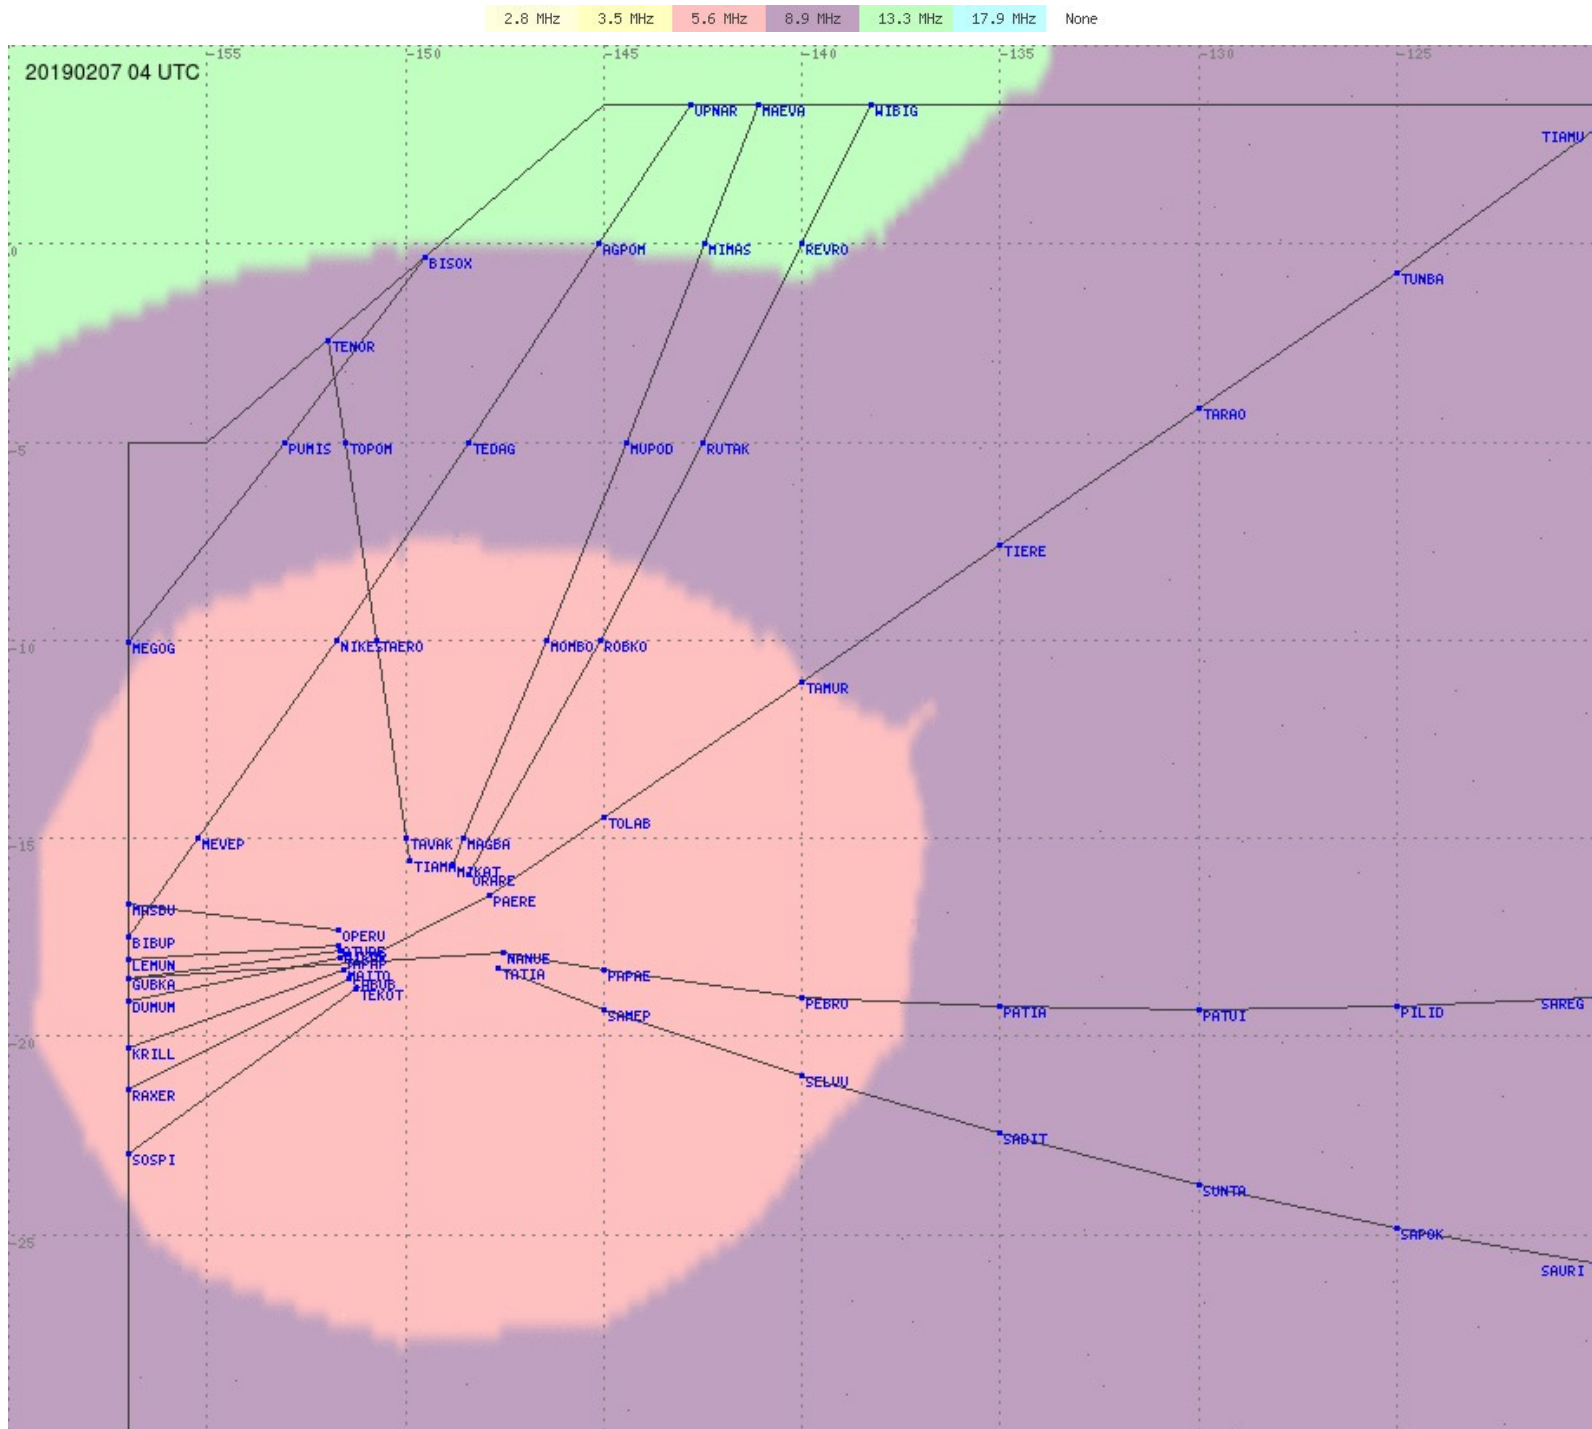

Tahiti FIR - HF Propag - 20190207

2.8 MHz 3.5 MHz 5.6 MHz 8.9 MHz 13.3 MHz 17.9 MHz None

Tahiti FIR - HF Propag - 20190207

2.8 MHz 3.5 MHz 5.6 MHz 8.9 MHz 13.3 MHz 17.9 MHz None

Tahiti FIR - HF Propag - 20190207

2.8 MHz 3.5 MHz 5.6 MHz 8.9 MHz 13.3 MHz 17.9 MHz None

Tahiti FIR - HF Propag - 20190207

Tahiti FIR - HF Propag - 20190207

2.8 MHz 3.5 MHz 5.6 MHz 8.9 MHz 13.3 MHz 17.9 MHz None

Tahiti FIR - HF Propag - 20190207