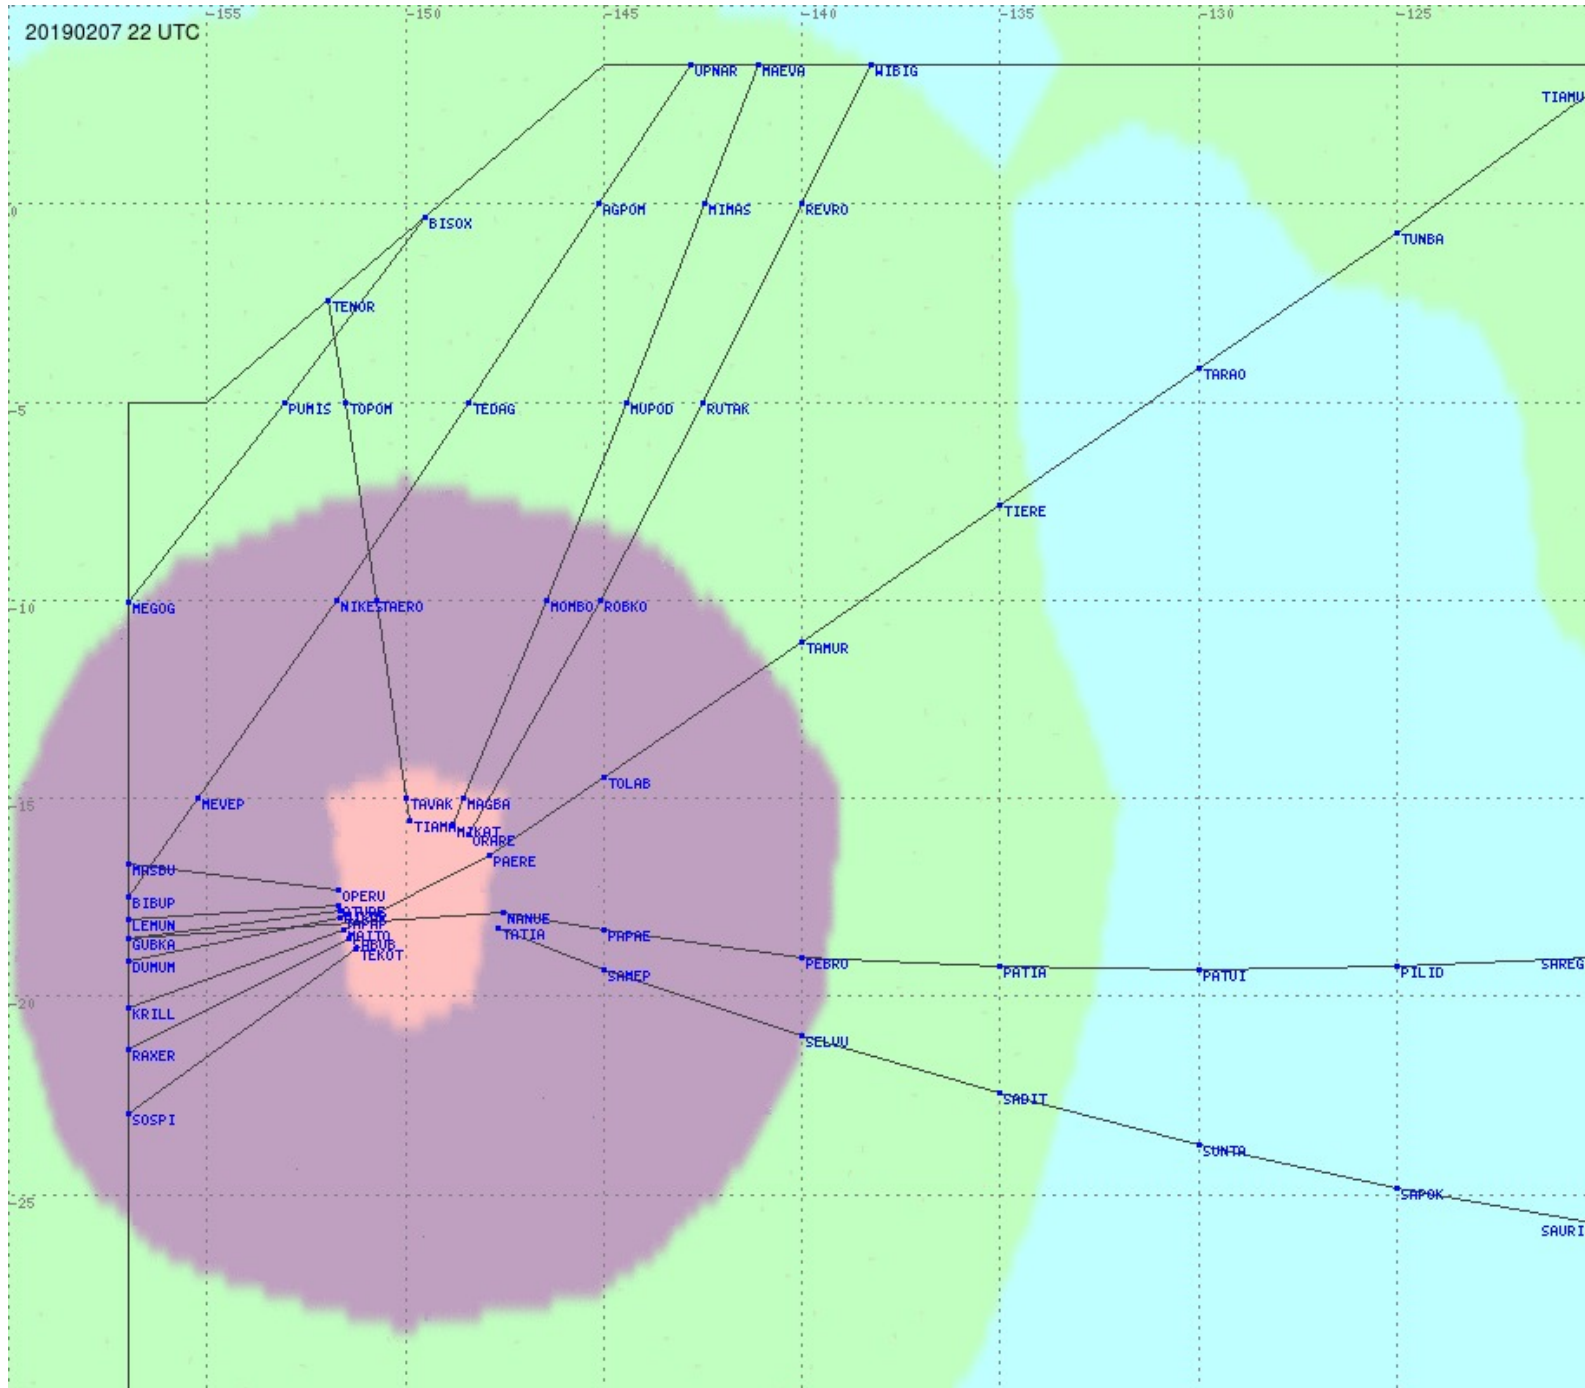

Tahiti FIR - HF Propag - 20190207

2.8 MHz 3.5 MHz 5.6 MHz 8.9 MHz 13.3 MHz 17.9 MHz None

Tahiti FIR - HF Propag - 20190207

2.8 MHz 3.5 MHz 5.6 MHz 8.9 MHz 13.3 MHz 17.9 MHz None

Tahiti FIR - HF Propag - 20190207

Tahiti FIR - HF Propag - 20190207

Tahiti FIR - HF Propag - 20190207

Tahiti FIR - HF Propag - 20190207

Tahiti FIR - HF Propag - 20190207

2.8 MHz 3.5 MHz 5.6 MHz 8.9 MHz 13.3 MHz 17.9 MHz None

Tahiti FIR - HF Propag - 20190207

2.8 MHz
3.5 MHz
5.6 MHz
8.9 MHz
13.3 MHz
17.9 MHz
None

Tahiti FIR - HF Propag - 20190207

2.8 MHz 3.5 MHz 5.6 MHz 8.9 MHz 13.3 MHz 17.9 MHz None

Tahiti FIR - HF Propag - 20190207

2.8 MHz 3.5 MHz 5.6 MHz 8.9 MHz 13.3 MHz 17.9 MHz None

Tahiti FIR - HF Propag - 20190207

2.8 MHz 3.5 MHz 5.6 MHz 8.9 MHz 13.3 MHz 17.9 MHz None