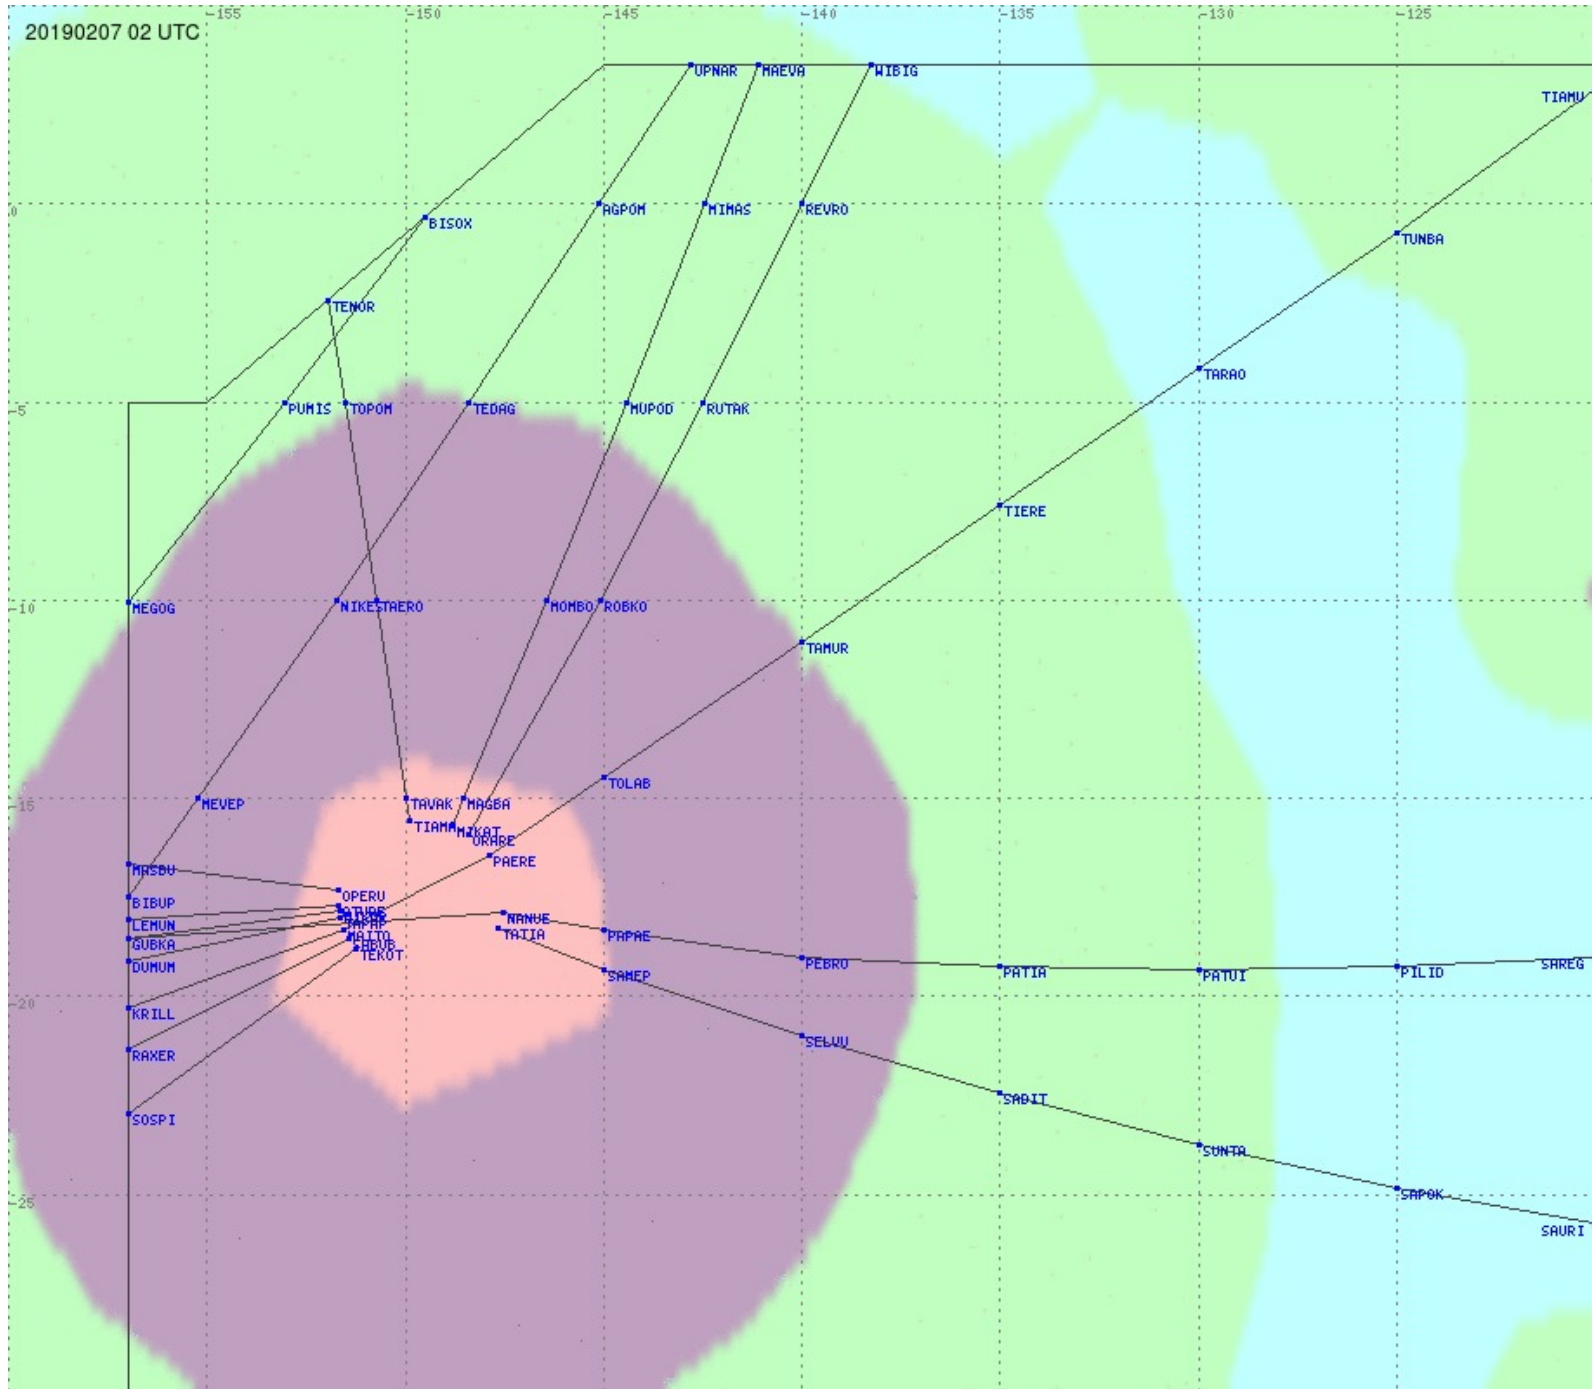

Tahiti FIR - HF Propag - 20190207

2.8 MHz 3.5 MHz 5.6 MHz 8.9 MHz 13.3 MHz 17.9 MHz None

Tahiti FIR - HF Propag - 20190207

2.8 MHz 3.5 MHz 5.6 MHz 8.9 MHz 13.3 MHz 17.9 MHz None

Tahiti FIR - HF Propag - 20190207

2.8 MHz 3.5 MHz 5.6 MHz 8.9 MHz 13.3 MHz 17.9 MHz None

Tahiti FIR - HF Propag - 20190207

Tahiti FIR - HF Propag - 20190207

2.8 MHz 3.5 MHz 5.6 MHz 8.9 MHz 13.3 MHz 17.9 MHz None

Tahiti FIR - HF Propag - 20190207