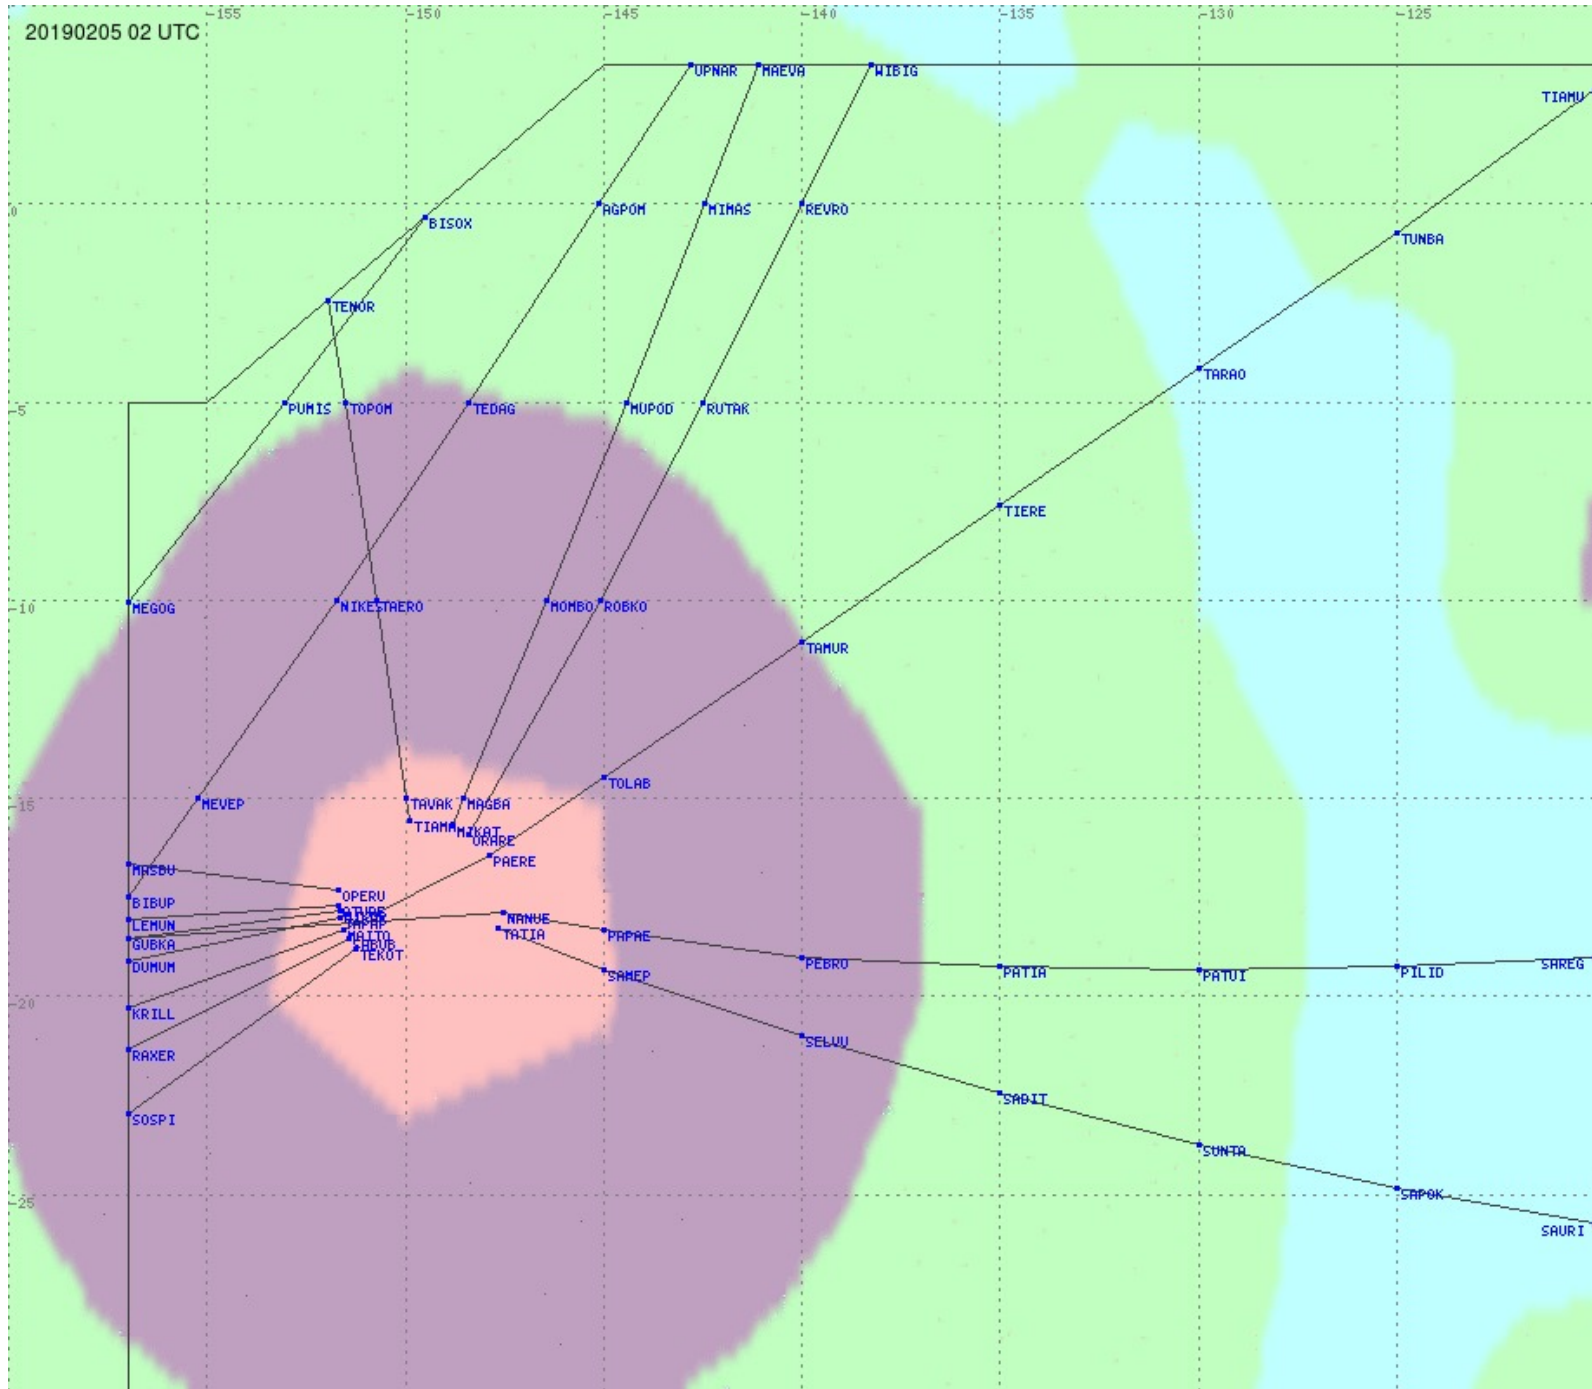

Tahiti FIR - HF Propag - 20190205

2.8 MHz 3.5 MHz 5.6 MHz 8.9 MHz 13.3 MHz 17.9 MHz None

Tahiti FIR - HF Propag - 20190205

2.8 MHz
3.5 MHz
5.6 MHz
8.9 MHz
13.3 MHz
17.9 MHz
None

Tahiti FIR - HF Propag - 20190205

2.8 MHz 3.5 MHz 5.6 MHz 8.9 MHz 13.3 MHz 17.9 MHz None

Tahiti FIR - HF Propag - 20190205

2.8 MHz 3.5 MHz 5.6 MHz 8.9 MHz 13.3 MHz 17.9 MHz None

Tahiti FIR - HF Propag - 20190205

Tahiti FIR - HF Propag - 20190205