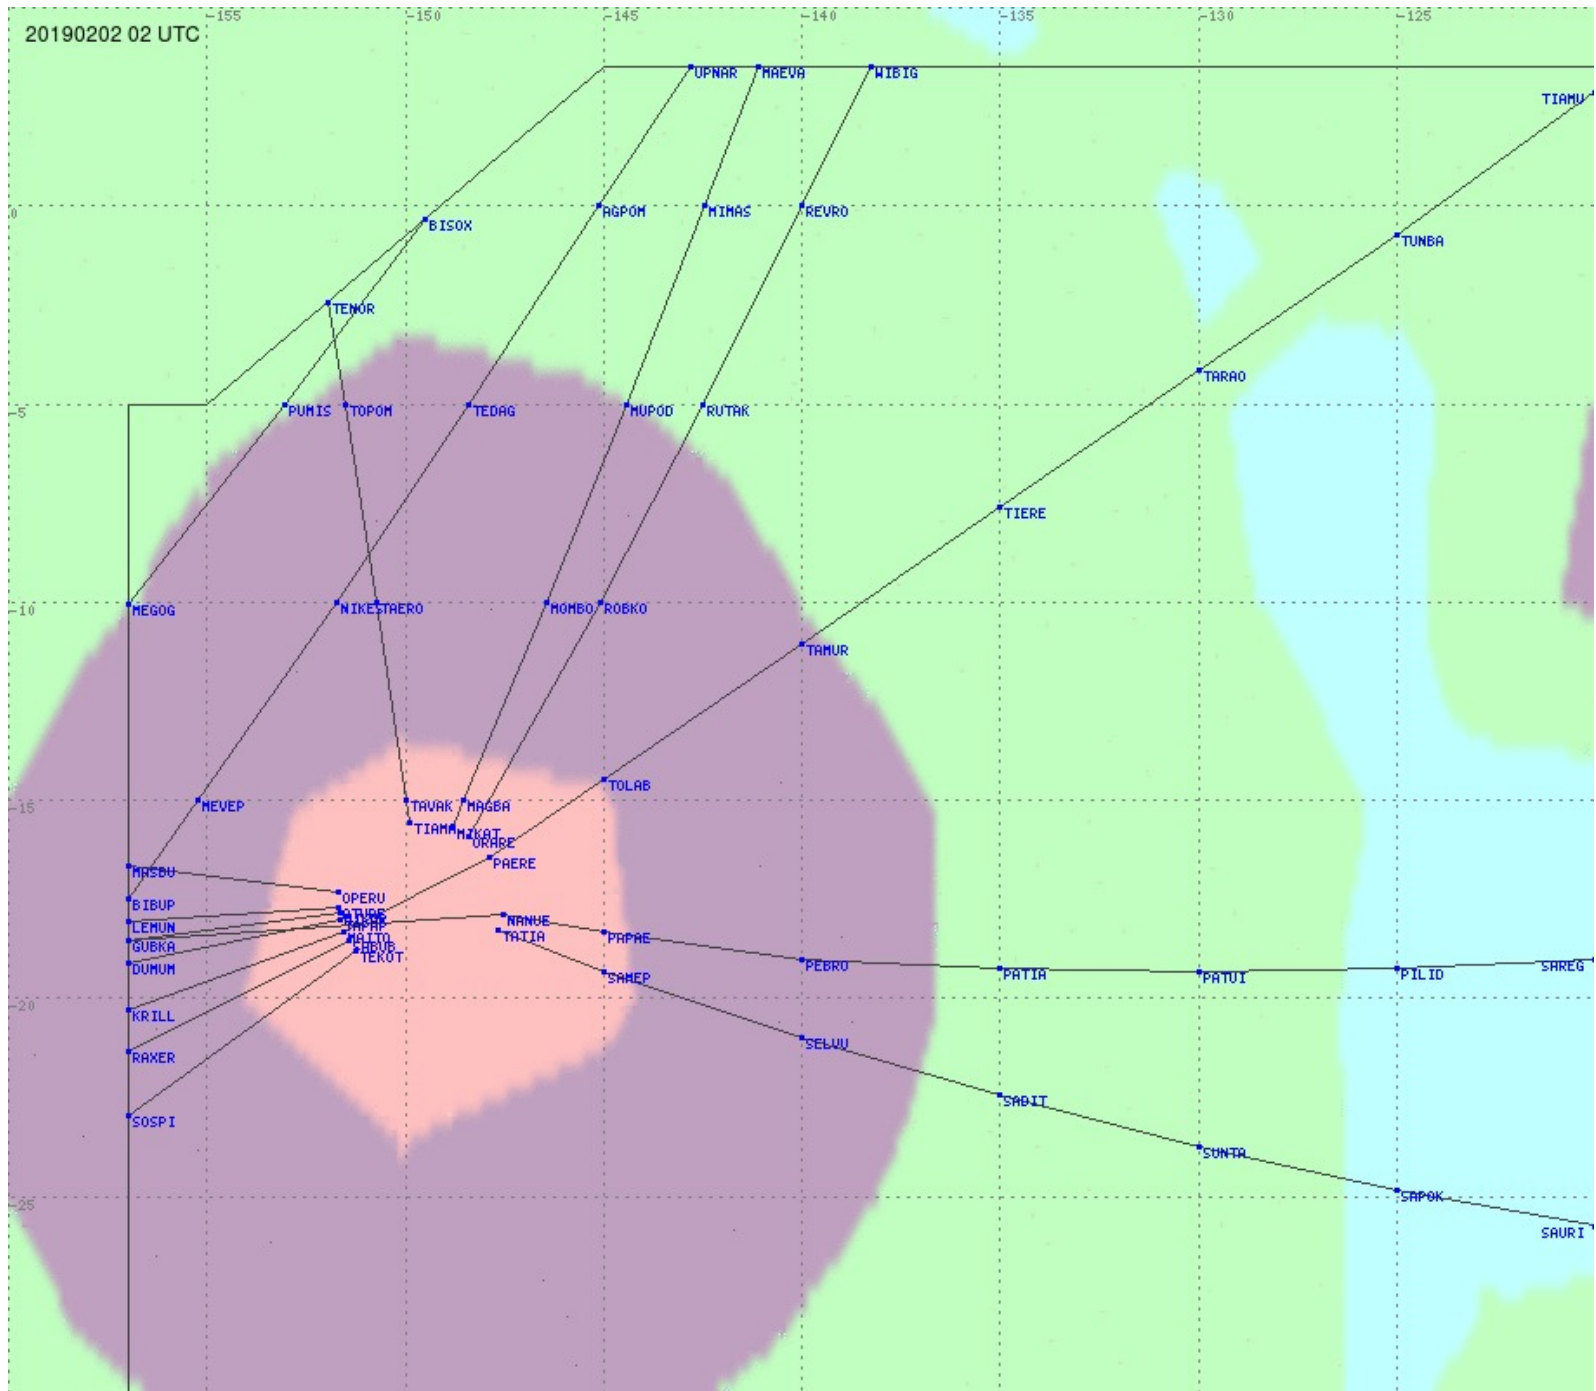

Tahiti FIR - HF Propag - 20190202

2.8 MHz 3.5 MHz 5.6 MHz 8.9 MHz 13.3 MHz 17.9 MHz None

Tahiti FIR - HF Propag - 20190202

2.8 MHz 3.5 MHz 5.6 MHz 8.9 MHz 13.3 MHz 17.9 MHz None

Tahiti FIR - HF Propag - 20190202

2.8 MHz 3.5 MHz 5.6 MHz 8.9 MHz 13.3 MHz 17.9 MHz None

Tahiti FIR - HF Propag - 20190202

2.8 MHz 3.5 MHz 5.6 MHz 8.9 MHz 13.3 MHz 17.9 MHz None

Tahiti FIR - HF Propag - 20190202

2.8 MHz 3.5 MHz 5.6 MHz 8.9 MHz 13.3 MHz 17.9 MHz None