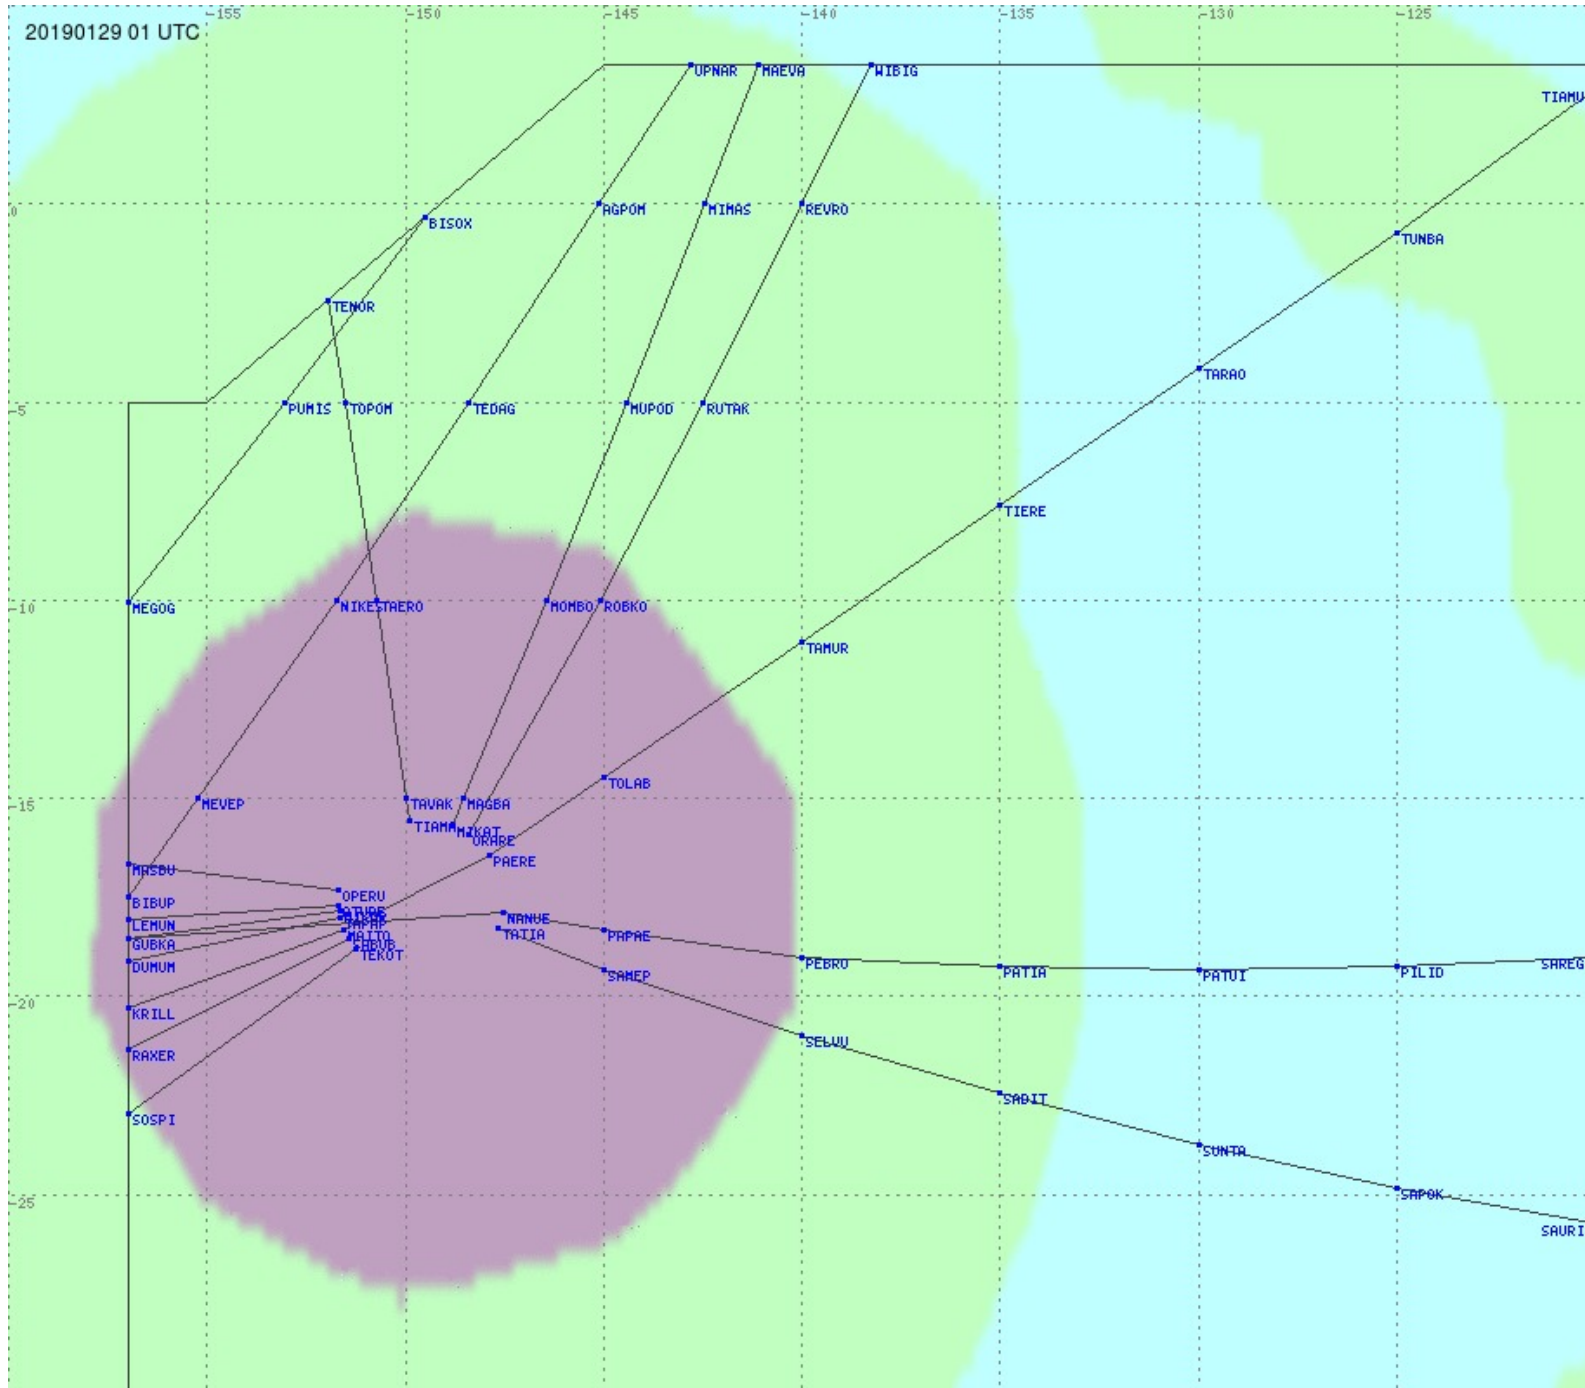

Tahiti FIR - HF Propag - 20190129

2.8 MHz 3.5 MHz 5.6 MHz 8.9 MHz 13.3 MHz 17.9 MHz None

Tahiti FIR - HF Propag - 20190129

2.8 MHz 3.5 MHz 5.6 MHz 8.9 MHz 13.3 MHz 17.9 MHz None

Tahiti FIR - HF Propag - 20190129

2.8 MHz 3.5 MHz 5.6 MHz 8.9 MHz 13.3 MHz 17.9 MHz None

Tahiti FIR - HF Propag - 20190129

2.8 MHz 3.5 MHz 5.6 MHz 8.9 MHz 13.3 MHz 17.9 MHz None

Tahiti FIR - HF Propag - 20190129

2.8 MHz
3.5 MHz
5.6 MHz
8.9 MHz
13.3 MHz
17.9 MHz
None