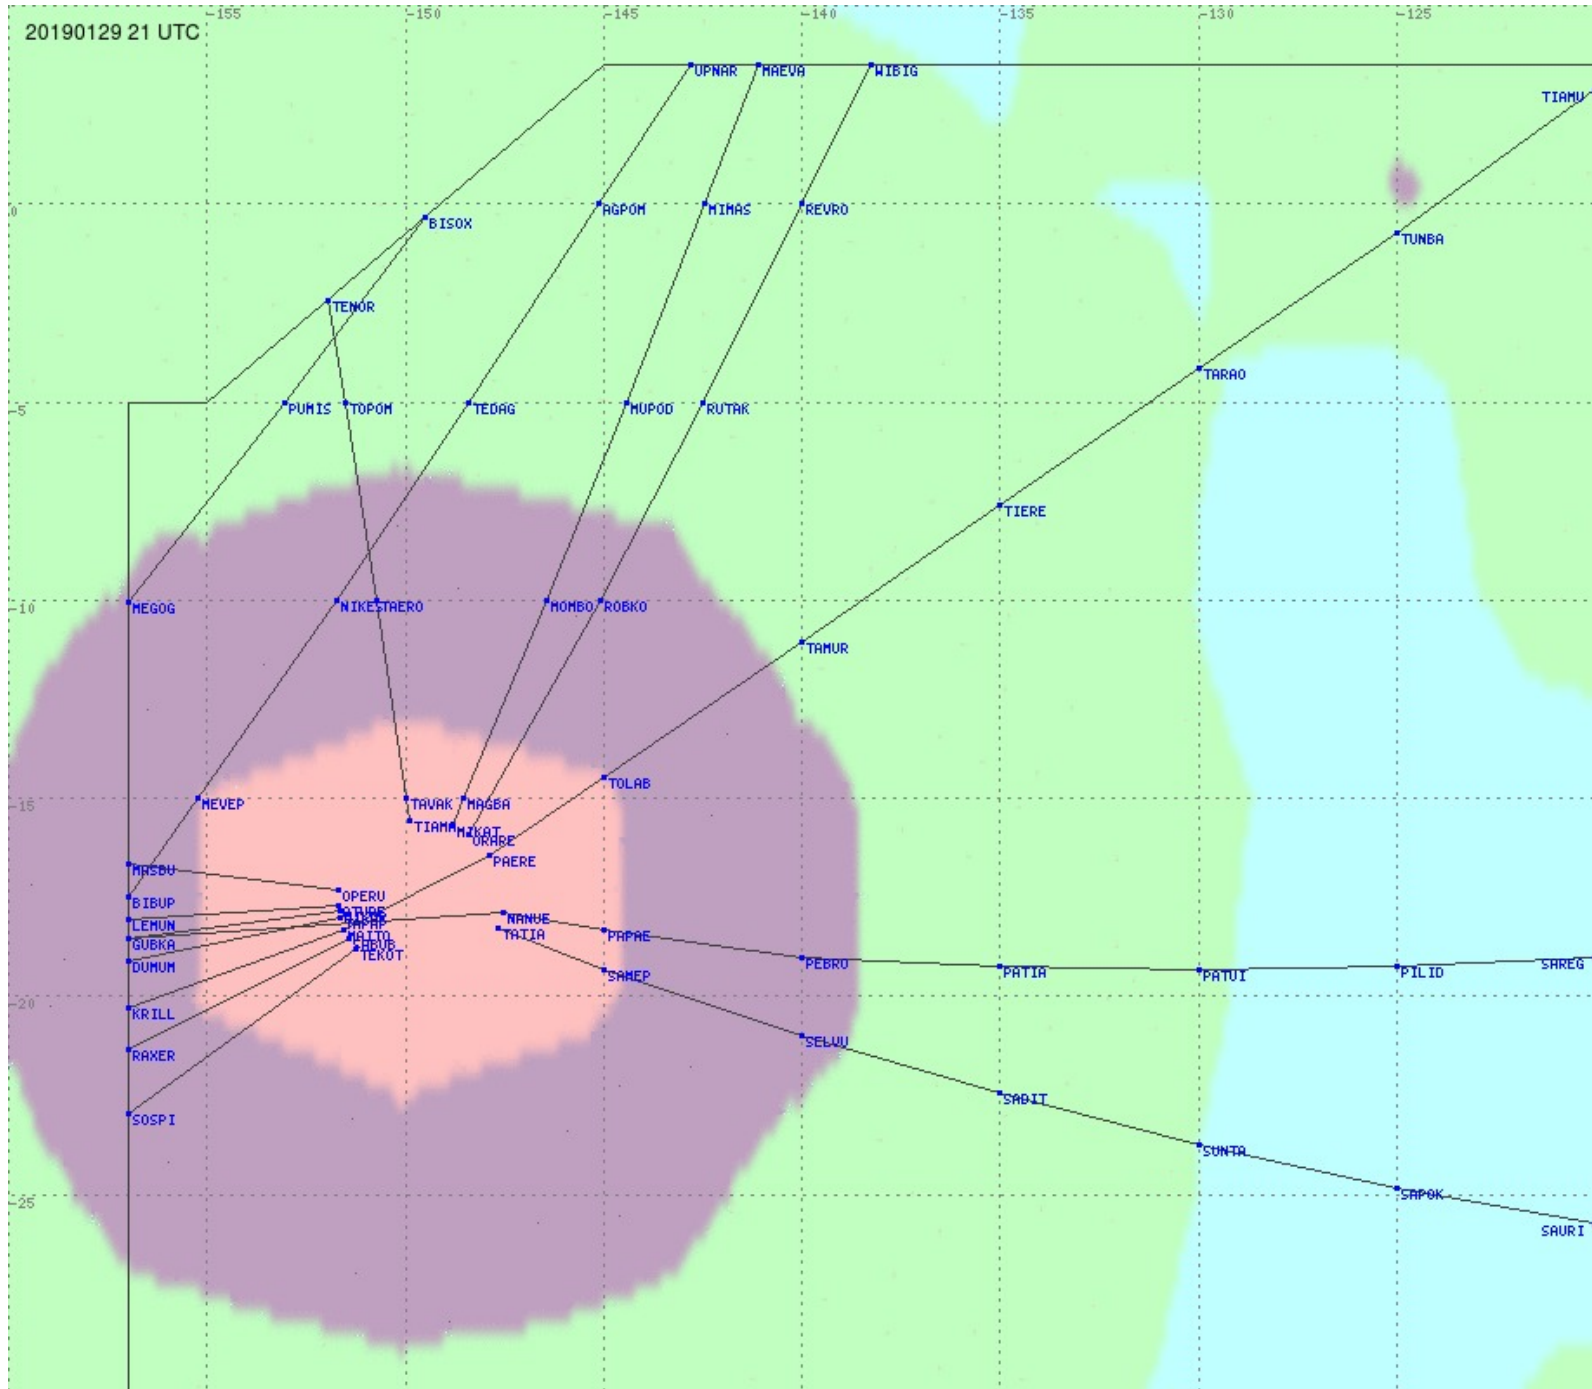

Tahiti FIR - HF Propag - 20190129

Tahiti FIR - HF Propag - 20190129

Tahiti FIR - HF Propag - 20190129

2.8 MHz 3.5 MHz 5.6 MHz 8.9 MHz 13.3 MHz 17.9 MHz None

Tahiti FIR - HF Propag - 20190129

2.8 MHz 3.5 MHz 5.6 MHz 8.9 MHz 13.3 MHz 17.9 MHz None

Tahiti FIR - HF Propag - 20190129

Tahiti FIR - HF Propag - 20190129

2.8 MHz 3.5 MHz 5.6 MHz 8.9 MHz 13.3 MHz 17.9 MHz None

Tahiti FIR - HF Propag - 20190129

2.8 MHz 3.5 MHz 5.6 MHz 8.9 MHz 13.3 MHz 17.9 MHz None

Tahiti FIR - HF Propag - 20190129

2.8 MHz 3.5 MHz 5.6 MHz 8.9 MHz 13.3 MHz 17.9 MHz None

Tahiti FIR - HF Propag - 20190129

2.8 MHz
3.5 MHz
5.6 MHz
8.9 MHz
13.3 MHz
17.9 MHz
None

Tahiti FIR - HF Propag - 20190129

2.8 MHz 3.5 MHz 5.6 MHz 8.9 MHz 13.3 MHz 17.9 MHz None

Tahiti FIR - HF Propag - 20190129

Tahiti FIR - HF Propag - 20190129

2.8 MHz 3.5 MHz 5.6 MHz 8.9 MHz 13.3 MHz 17.9 MHz None