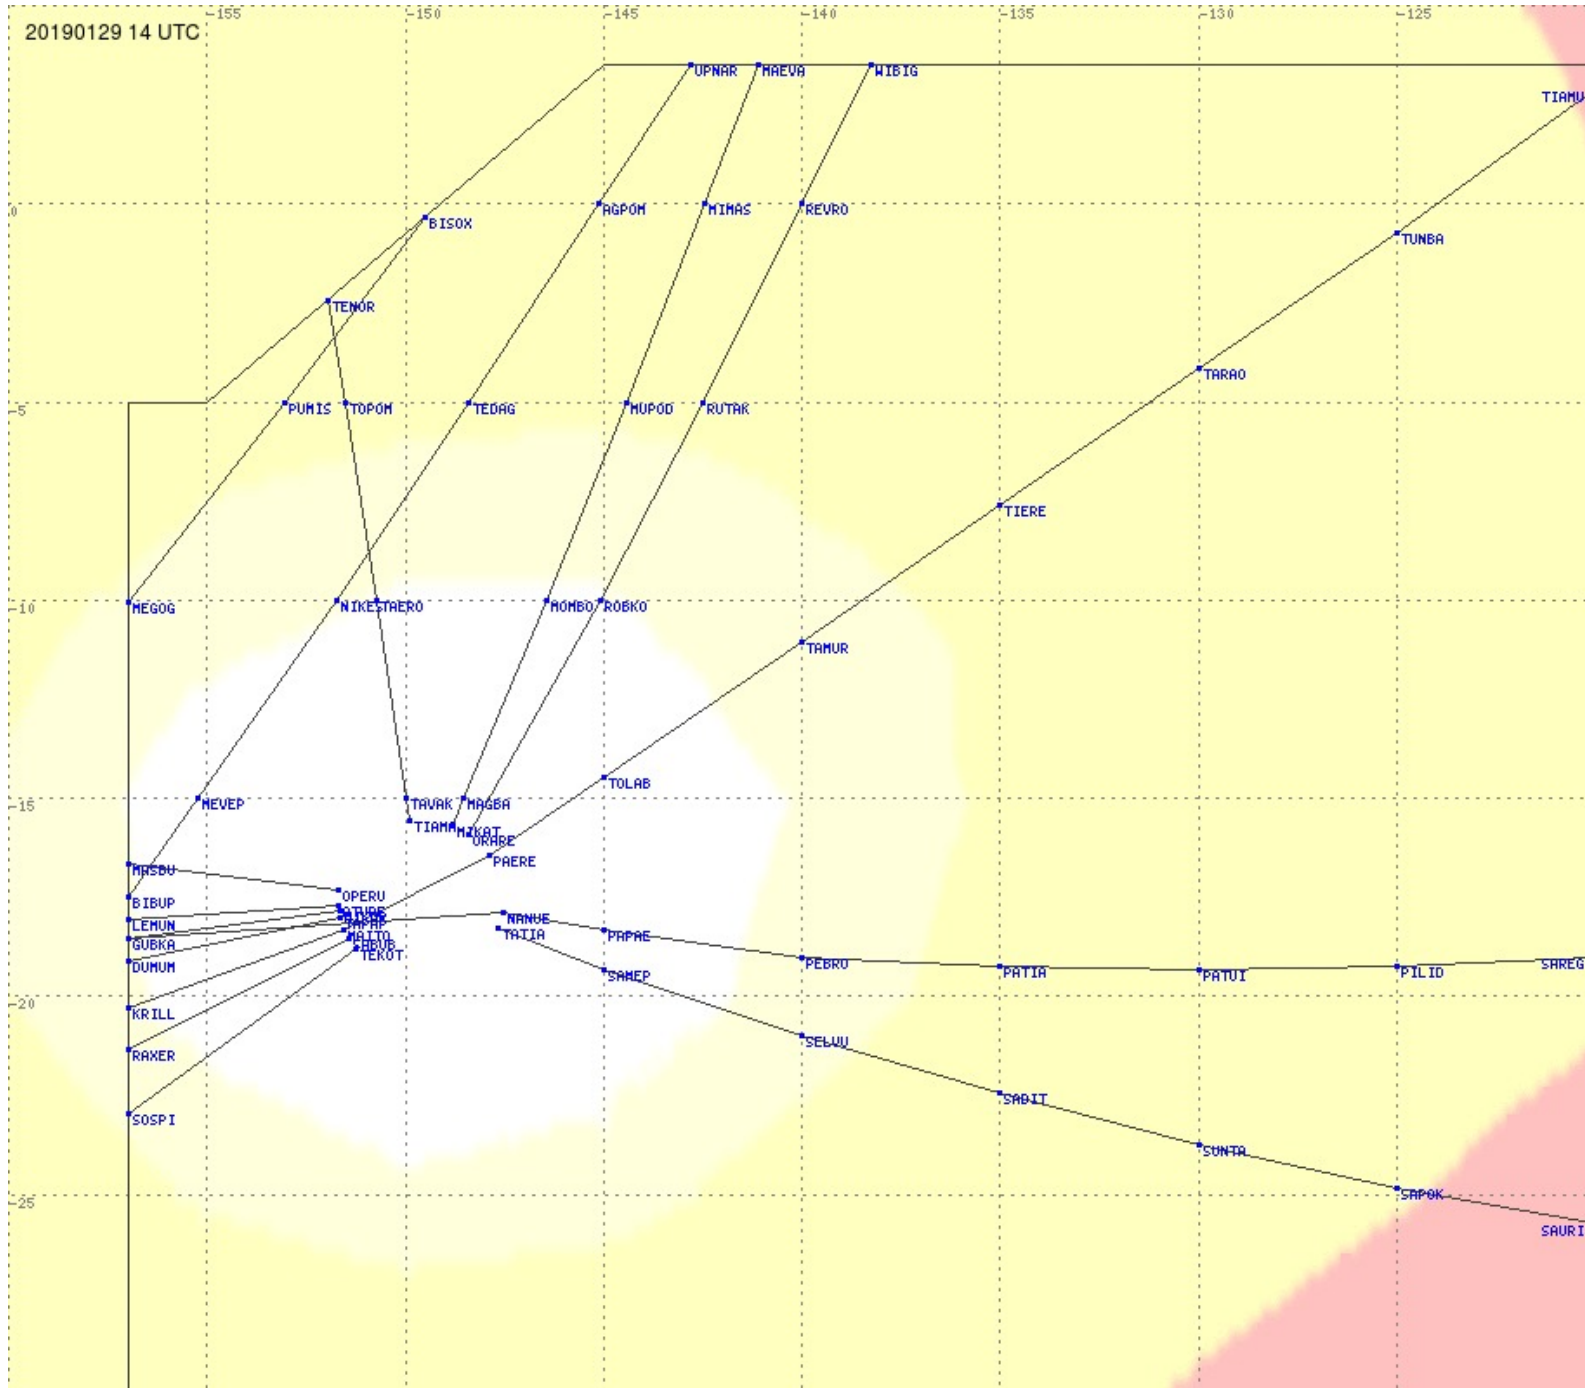

Tahiti FIR - HF Propag - 20190129

Tahiti FIR - HF Propag - 20190129

Tahiti FIR - HF Propag - 20190129

2.8 MHz 3.5 MHz 5.6 MHz 8.9 MHz 13.3 MHz 17.9 MHz None

Tahiti FIR - HF Propag - 20190129

2.8 MHz 3.5 MHz 5.6 MHz 8.9 MHz 13.3 MHz 17.9 MHz None

Tahiti FIR - HF Propag - 20190129

Tahiti FIR - HF Propag - 20190129

2.8 MHz 3.5 MHz 5.6 MHz 8.9 MHz 13.3 MHz 17.9 MHz None

Tahiti FIR - HF Propag - 20190129

2.8 MHz 3.5 MHz 5.6 MHz 8.9 MHz 13.3 MHz 17.9 MHz None