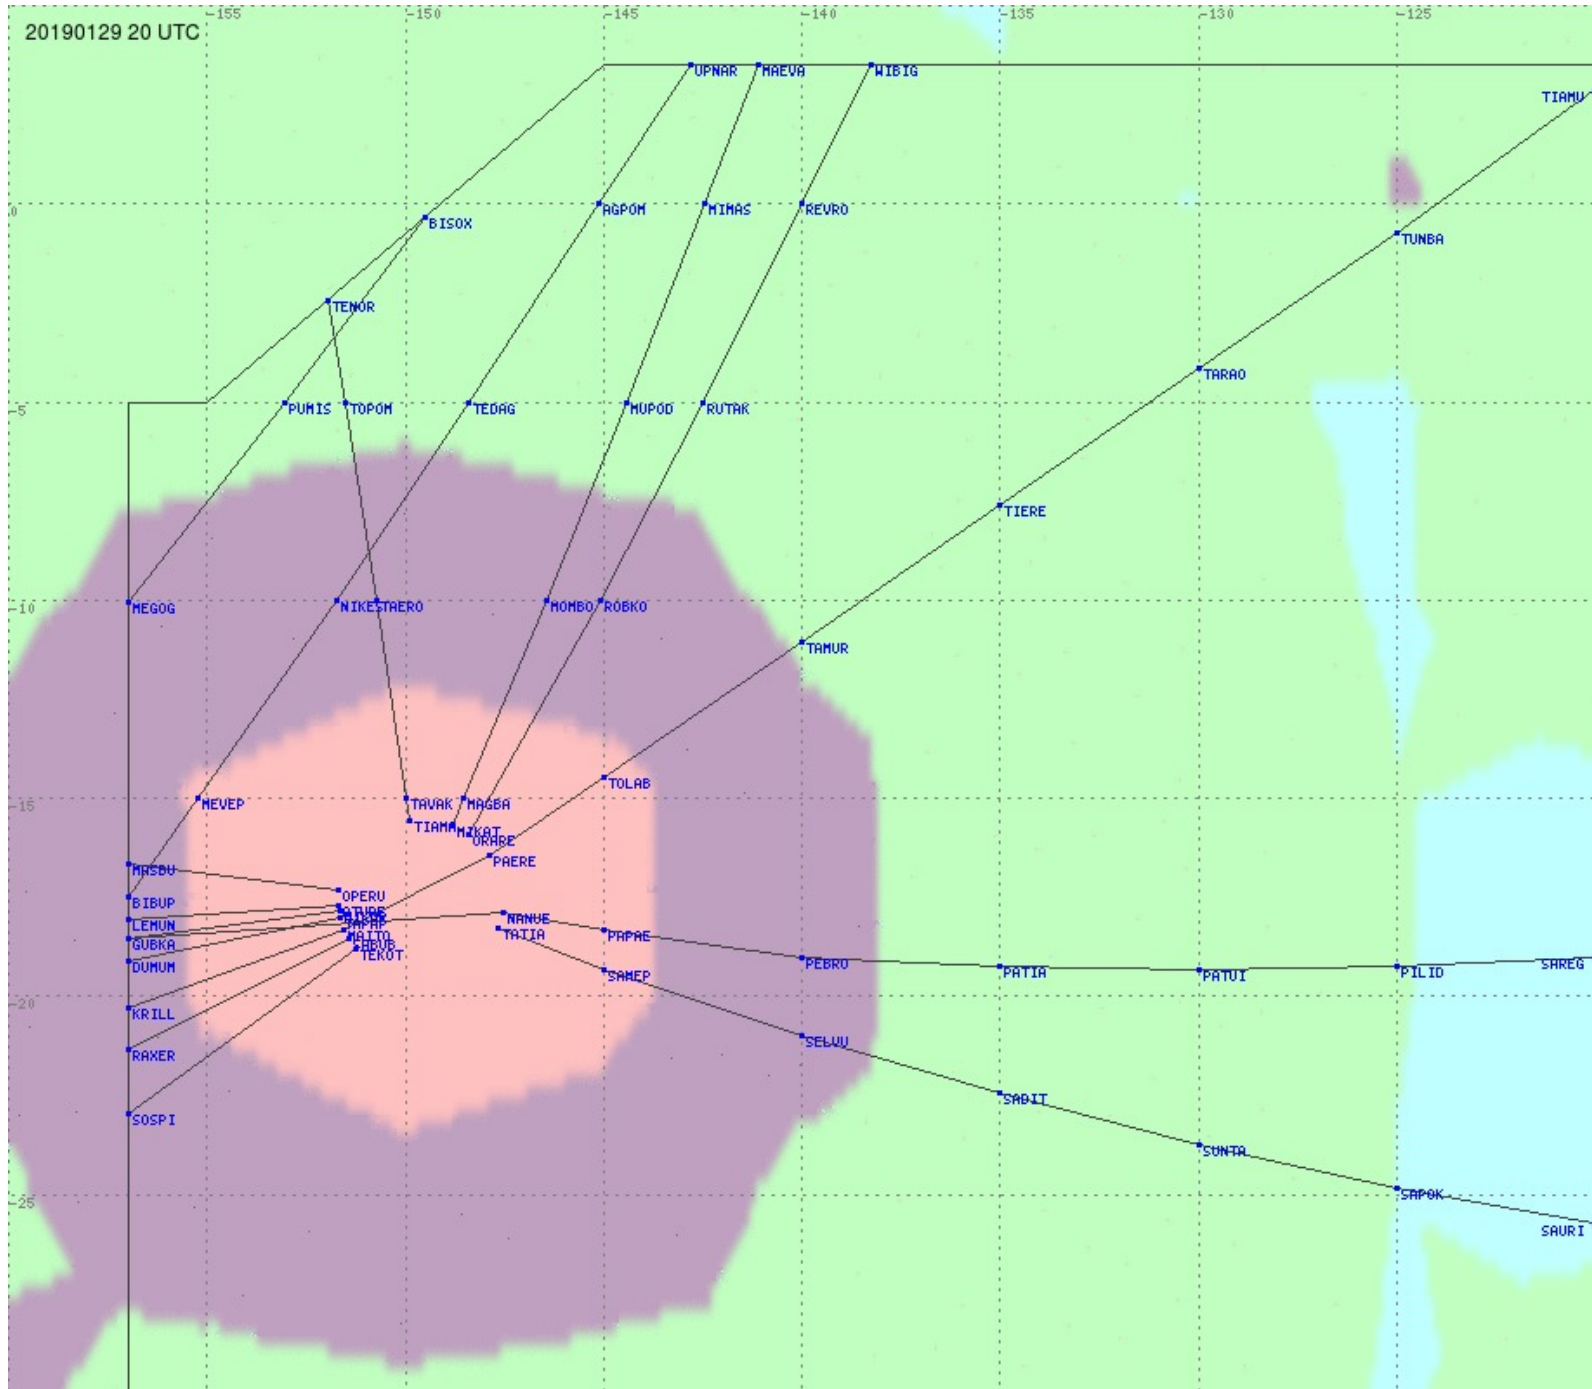

Tahiti FIR - HF Propag - 20190129

Tahiti FIR - HF Propag - 20190129

Tahiti FIR - HF Propag - 20190129

2.8 MHz 3.5 MHz 5.6 MHz 8.9 MHz 13.3 MHz 17.9 MHz None

Tahiti FIR - HF Propag - 20190129

2.8 MHz 3.5 MHz 5.6 MHz 8.9 MHz 13.3 MHz 17.9 MHz None

Tahiti FIR - HF Propag - 20190129

Tahiti FIR - HF Propag - 20190129

2.8 MHz 3.5 MHz 5.6 MHz 8.9 MHz 13.3 MHz 17.9 MHz None

Tahiti FIR - HF Propag - 20190129

2.8 MHz 3.5 MHz 5.6 MHz 8.9 MHz 13.3 MHz 17.9 MHz None

Tahiti FIR - HF Propag - 20190129

2.8 MHz 3.5 MHz 5.6 MHz 8.9 MHz 13.3 MHz 17.9 MHz None

Tahiti FIR - HF Propag - 20190129

2.8 MHz
3.5 MHz
5.6 MHz
8.9 MHz
13.3 MHz
17.9 MHz
None

Tahiti FIR - HF Propag - 20190129