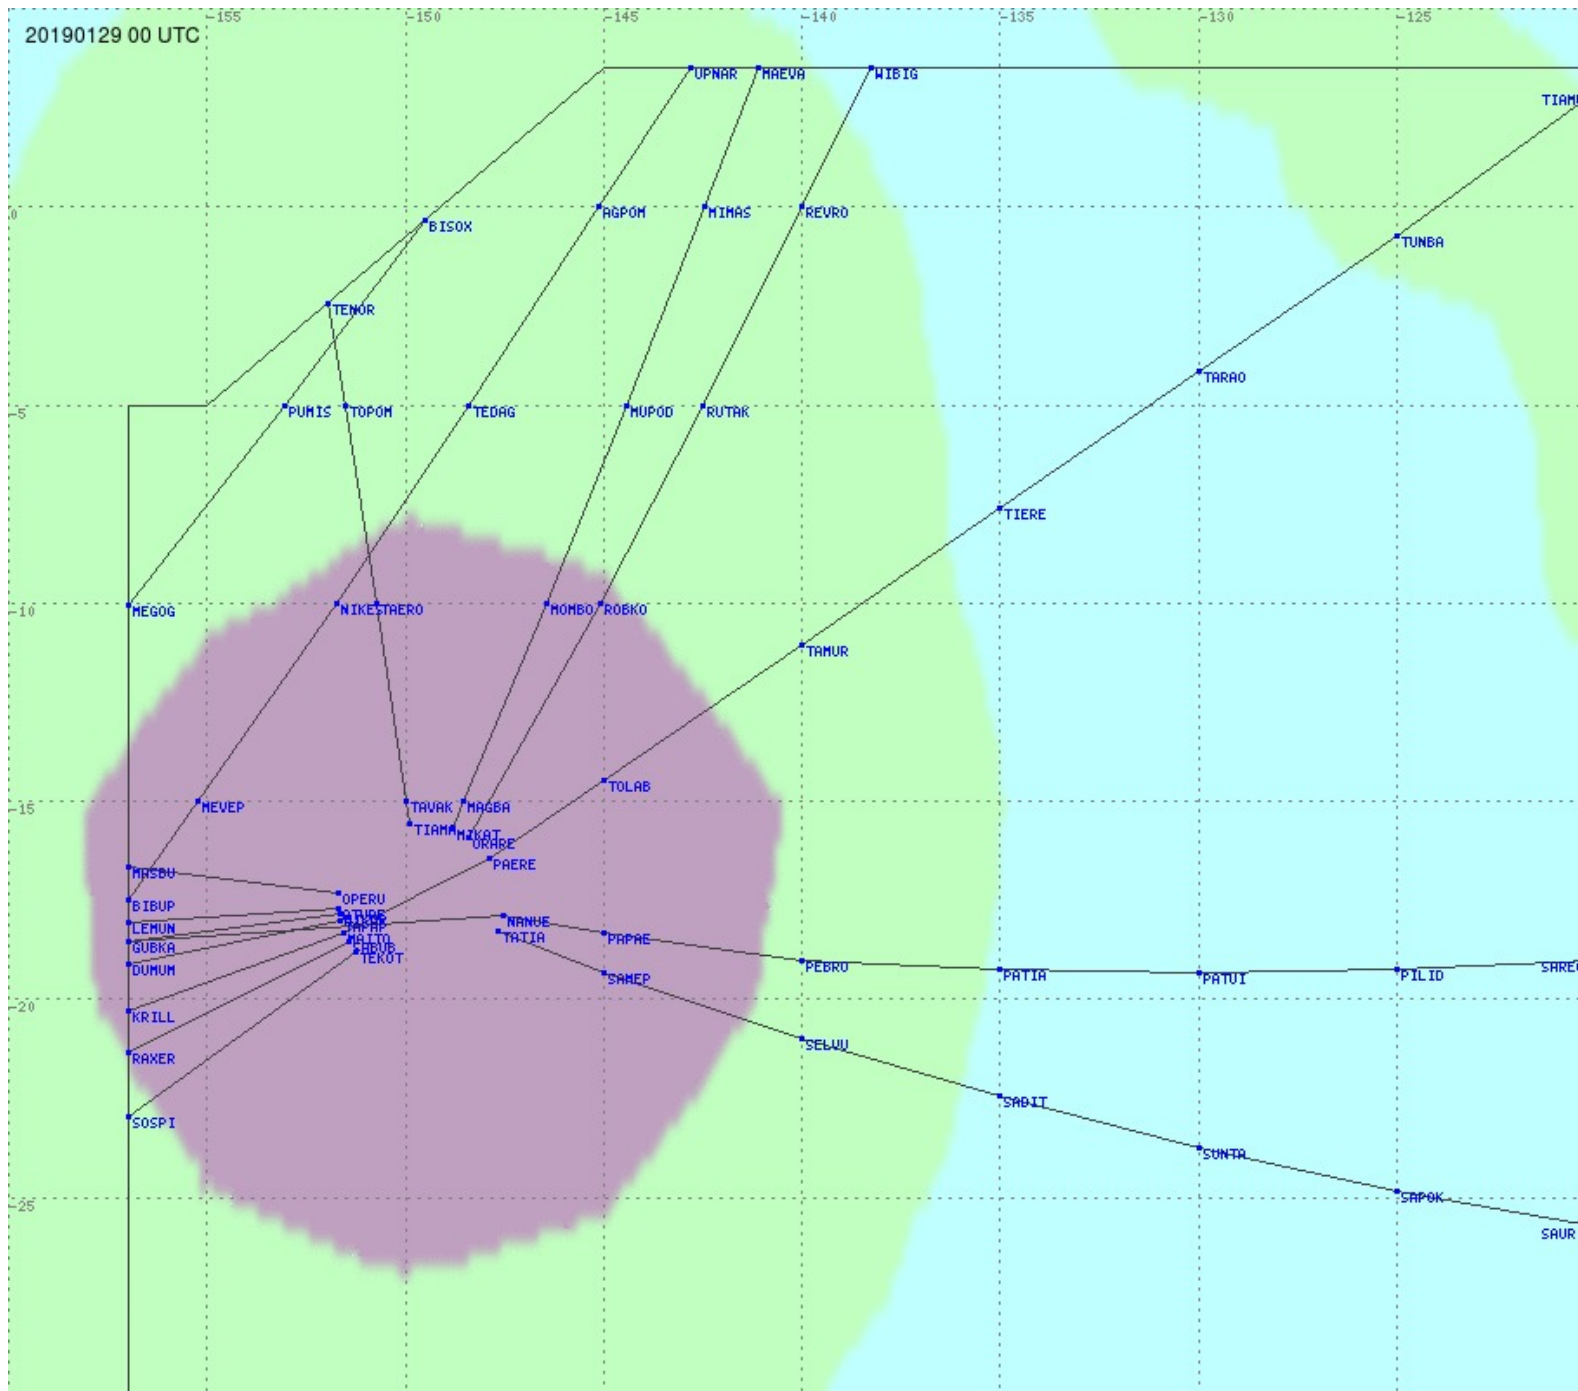

Tahiti FIR - HF Propag - 20190129

2.8 MHz 3.5 MHz 5.6 MHz 8.9 MHz 13.3 MHz 17.9 MHz None

Tahiti FIR - HF Propag - 20190129

2.8 MHz 3.5 MHz 5.6 MHz 8.9 MHz 13.3 MHz 17.9 MHz None

Tahiti FIR - HF Propag - 20190129

2.8 MHz 3.5 MHz 5.6 MHz 8.9 MHz 13.3 MHz 17.9 MHz None

Tahiti FIR - HF Propag - 20190129

2.8 MHz 3.5 MHz 5.6 MHz 8.9 MHz 13.3 MHz 17.9 MHz None

Tahiti FIR - HF Propag - 20190129

2.8 MHz
3.5 MHz
5.6 MHz
8.9 MHz
13.3 MHz
17.9 MHz
None