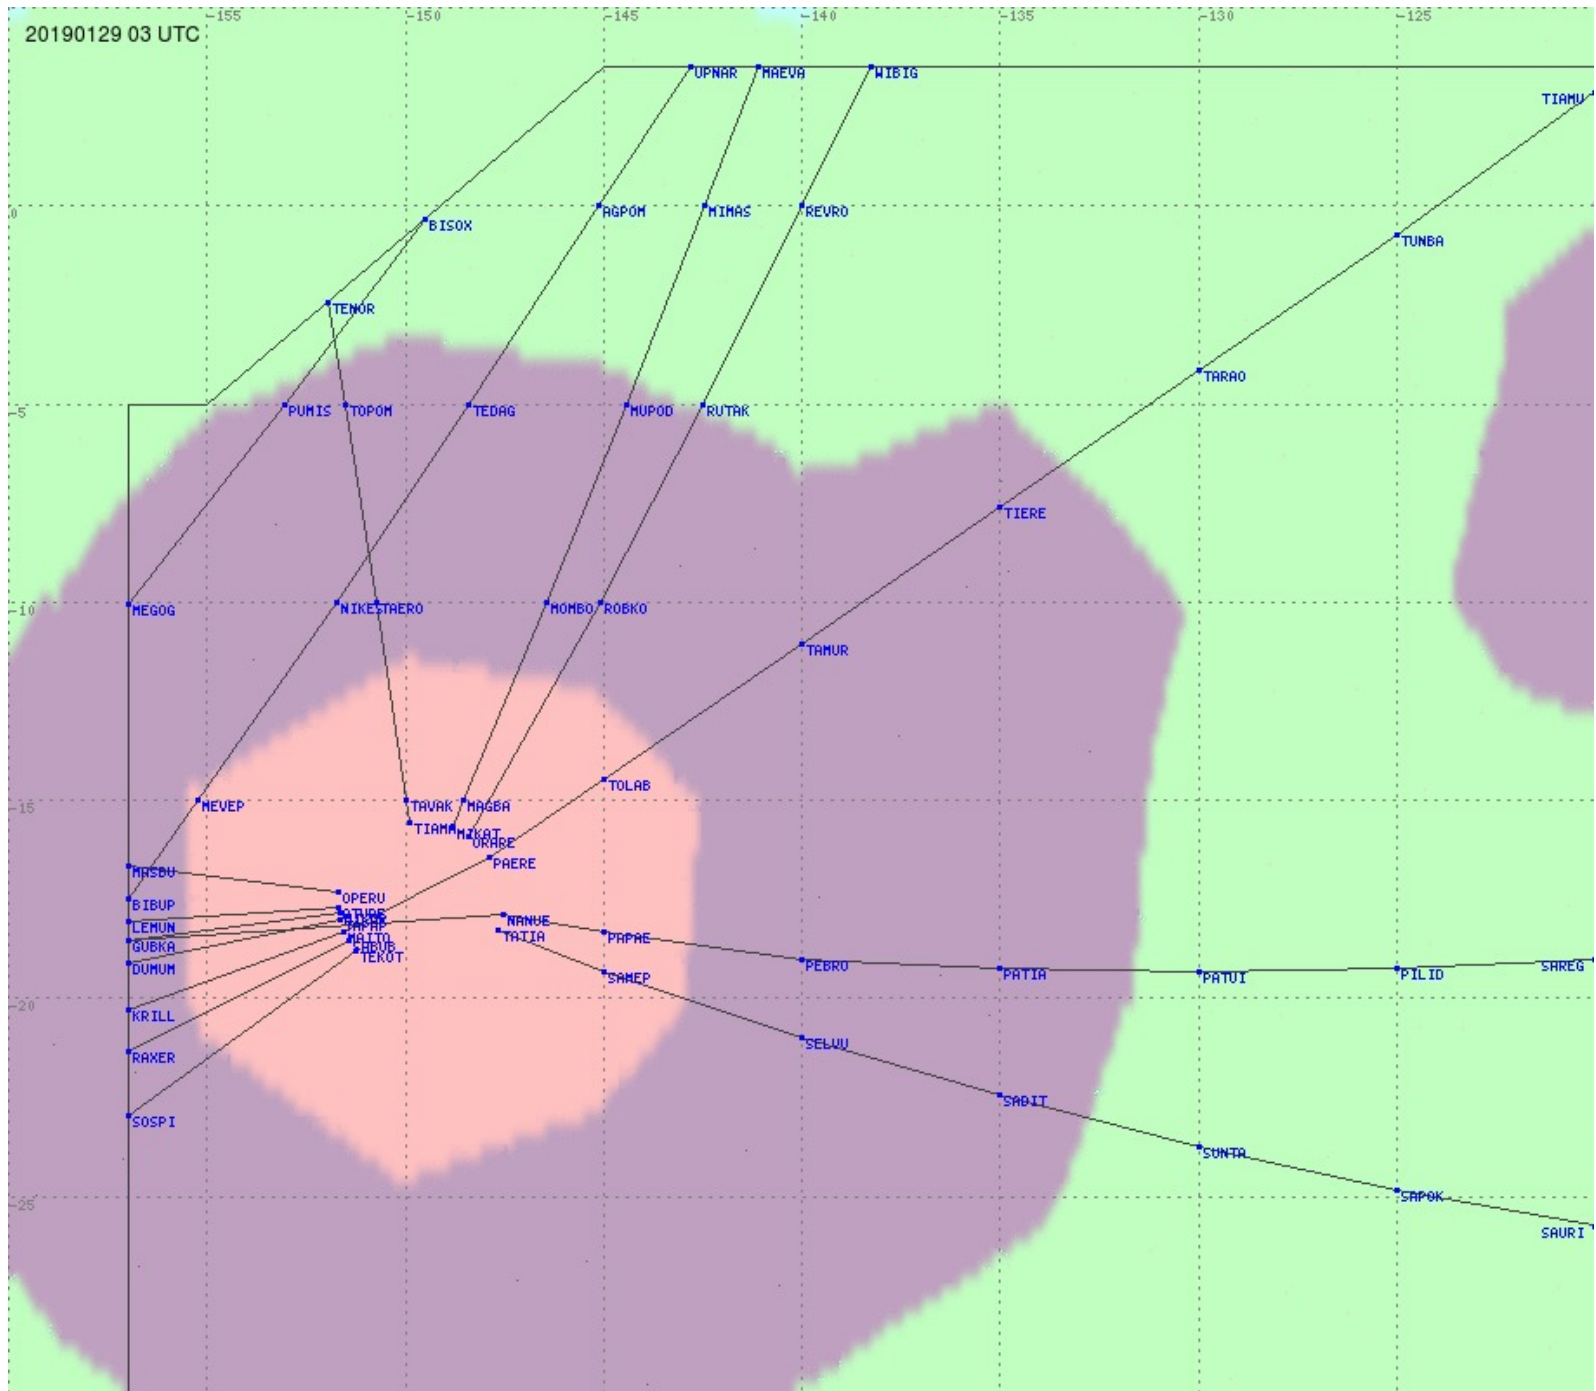

Tahiti FIR - HF Propag - 20190129

2.8 MHz 3.5 MHz 5.6 MHz 8.9 MHz 13.3 MHz 17.9 MHz None

Tahiti FIR - HF Propag - 20190129

2.8 MHz 3.5 MHz 5.6 MHz 8.9 MHz 13.3 MHz 17.9 MHz None

Tahiti FIR - HF Propag - 20190129

2.8 MHz 3.5 MHz 5.6 MHz 8.9 MHz 13.3 MHz 17.9 MHz None

Tahiti FIR - HF Propag - 20190129

2.8 MHz 3.5 MHz 5.6 MHz 8.9 MHz 13.3 MHz 17.9 MHz None

Tahiti FIR - HF Propag - 20190129

2.8 MHz
3.5 MHz
5.6 MHz
8.9 MHz
13.3 MHz
17.9 MHz
None