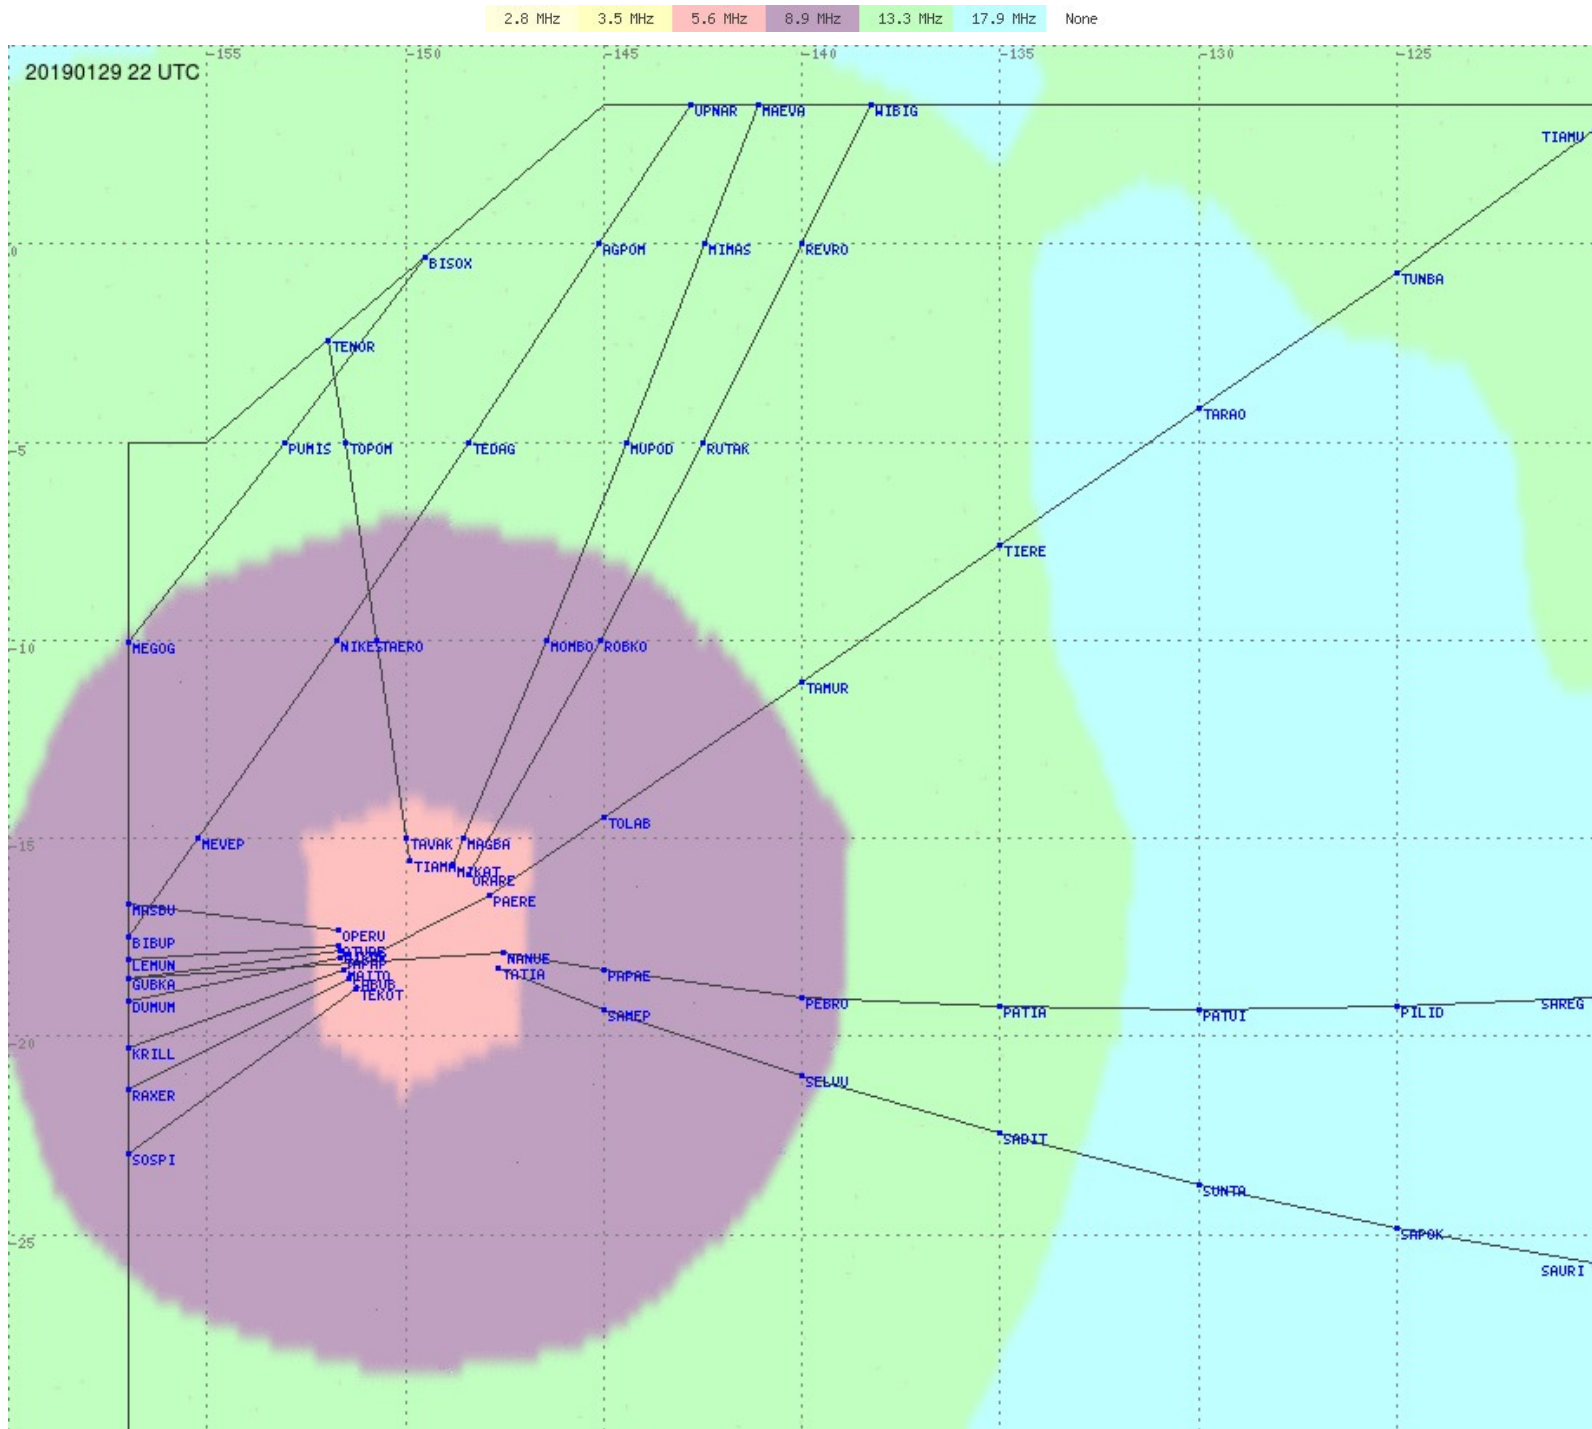

Tahiti FIR - HF Propag - 20190129

2.8 MHz 3.5 MHz 5.6 MHz 8.9 MHz 13.3 MHz 17.9 MHz None

Tahiti FIR - HF Propag - 20190129

2.8 MHz 3.5 MHz 5.6 MHz 8.9 MHz 13.3 MHz 17.9 MHz None

Tahiti FIR - HF Propag - 20190129

Tahiti FIR - HF Propag - 20190129

Tahiti FIR - HF Propag - 20190129

2.8 MHz 3.5 MHz 5.6 MHz 8.9 MHz 13.3 MHz 17.9 MHz None

Tahiti FIR - HF Propag - 20190129

2.8 MHz 3.5 MHz 5.6 MHz 8.9 MHz 13.3 MHz 17.9 MHz None

2.8 MHz 3.5 MHz 5.6 MHz 8.9 MHz 13.3 MHz 17.9 MHz None

Tahiti FIR - HF Propag - 20190129

Tahiti FIR - HF Propag - 20190129

2.8 MHz 3.5 MHz 5.6 MHz 8.9 MHz 13.3 MHz 17.9 MHz None