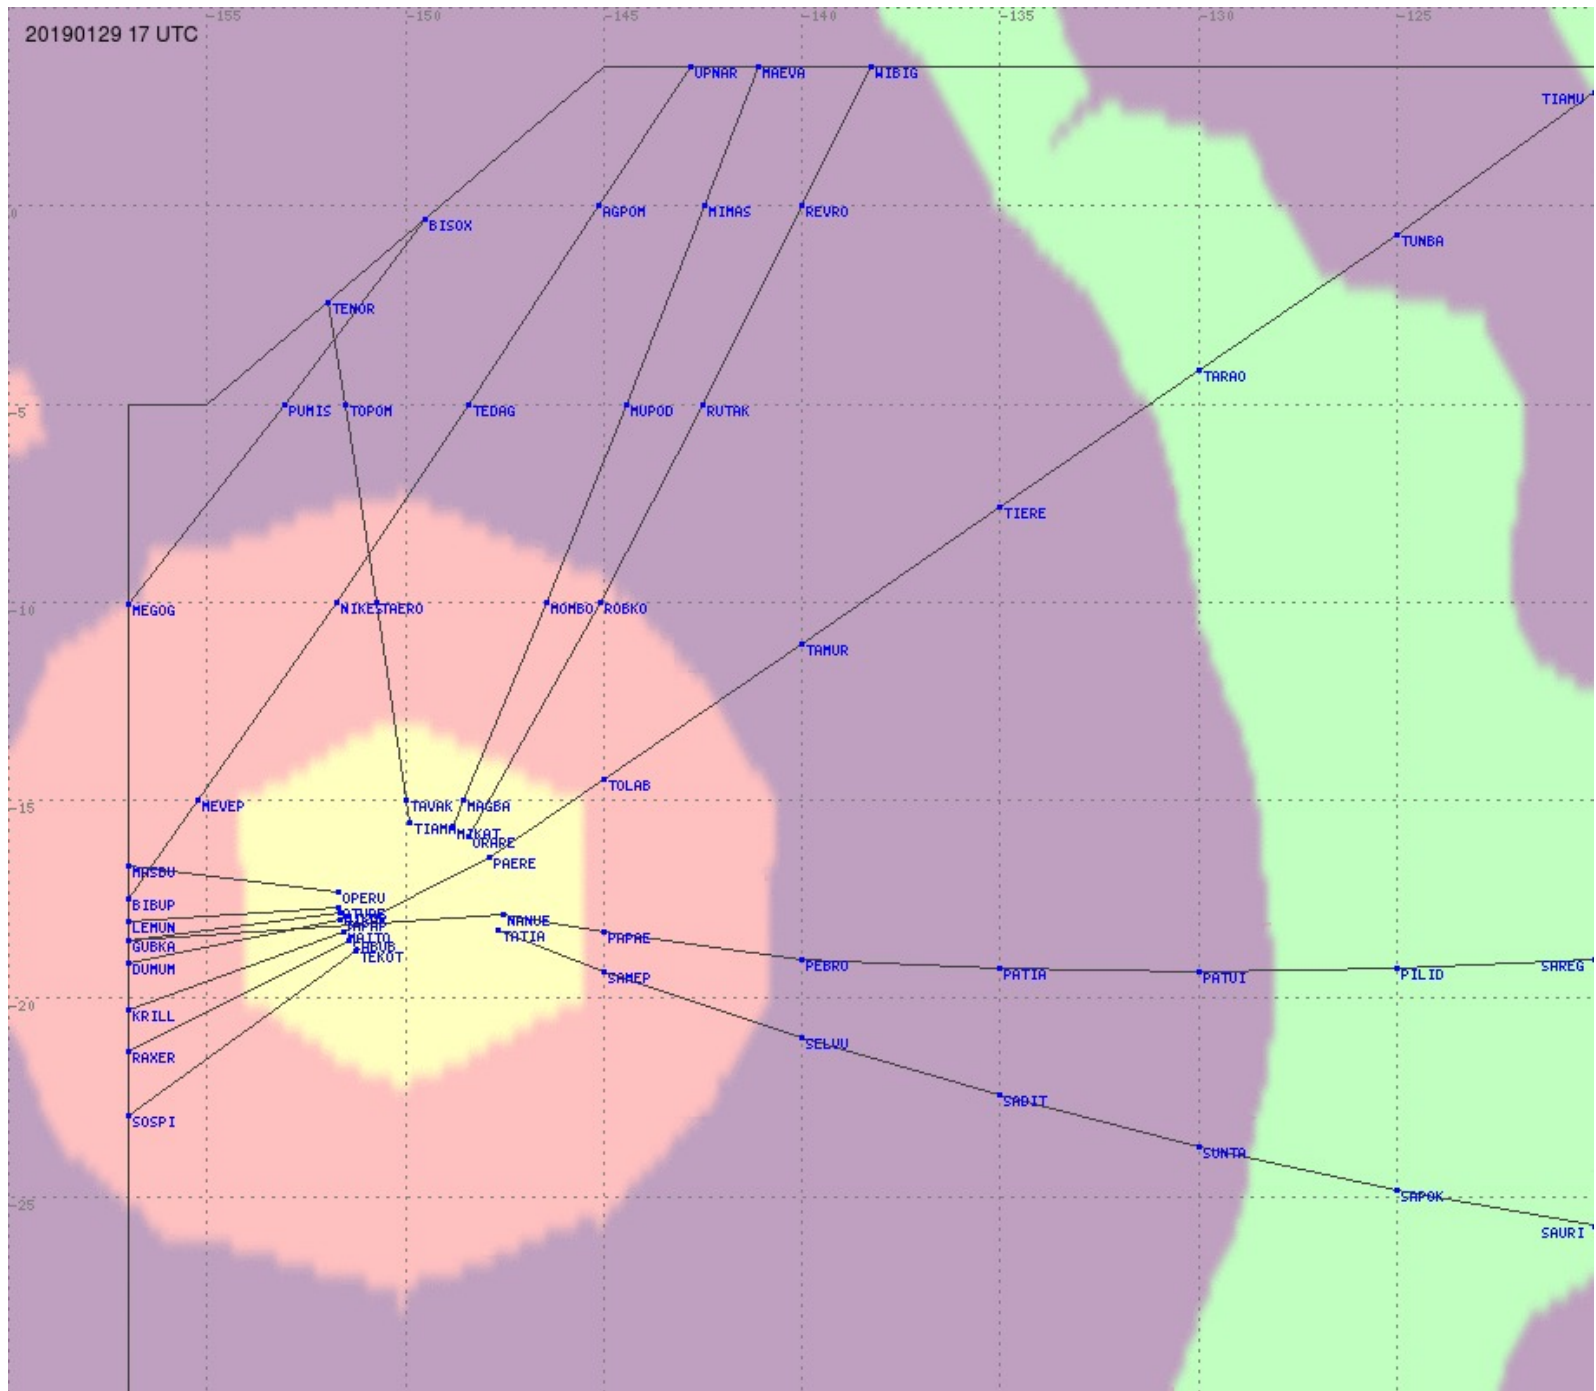

Tahiti FIR - HF Propag - 20190129

2.8 MHz 3.5 MHz 5.6 MHz 8.9 MHz 13.3 MHz 17.9 MHz None