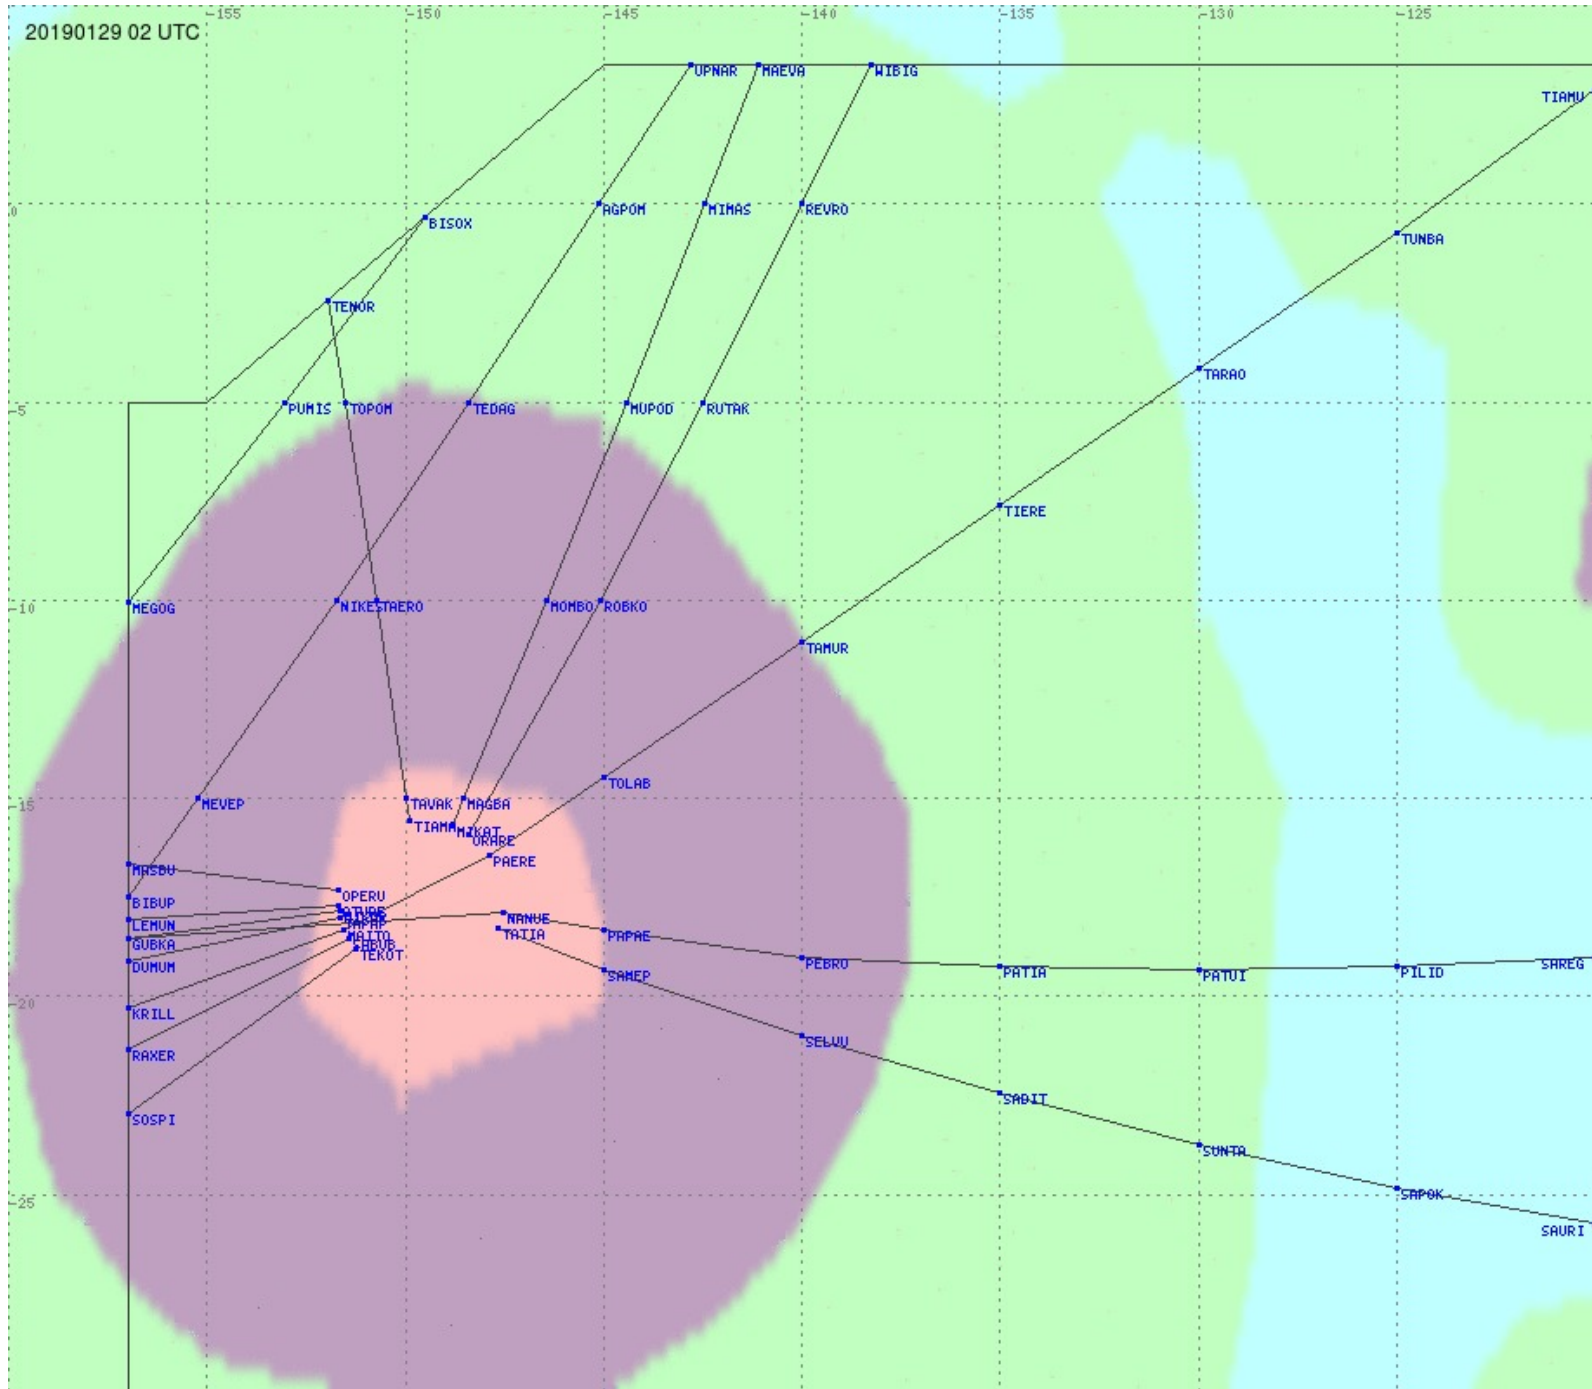

Tahiti FIR - HF Propag - 20190129

2.8 MHz 3.5 MHz 5.6 MHz 8.9 MHz 13.3 MHz 17.9 MHz None

Tahiti FIR - HF Propag - 20190129

2.8 MHz 3.5 MHz 5.6 MHz 8.9 MHz 13.3 MHz 17.9 MHz None

Tahiti FIR - HF Propag - 20190129

2.8 MHz 3.5 MHz 5.6 MHz 8.9 MHz 13.3 MHz 17.9 MHz None

Tahiti FIR - HF Propag - 20190129

2.8 MHz 3.5 MHz 5.6 MHz 8.9 MHz 13.3 MHz 17.9 MHz None

Tahiti FIR - HF Propag - 20190129

2.8 MHz
3.5 MHz
5.6 MHz
8.9 MHz
13.3 MHz
17.9 MHz
None