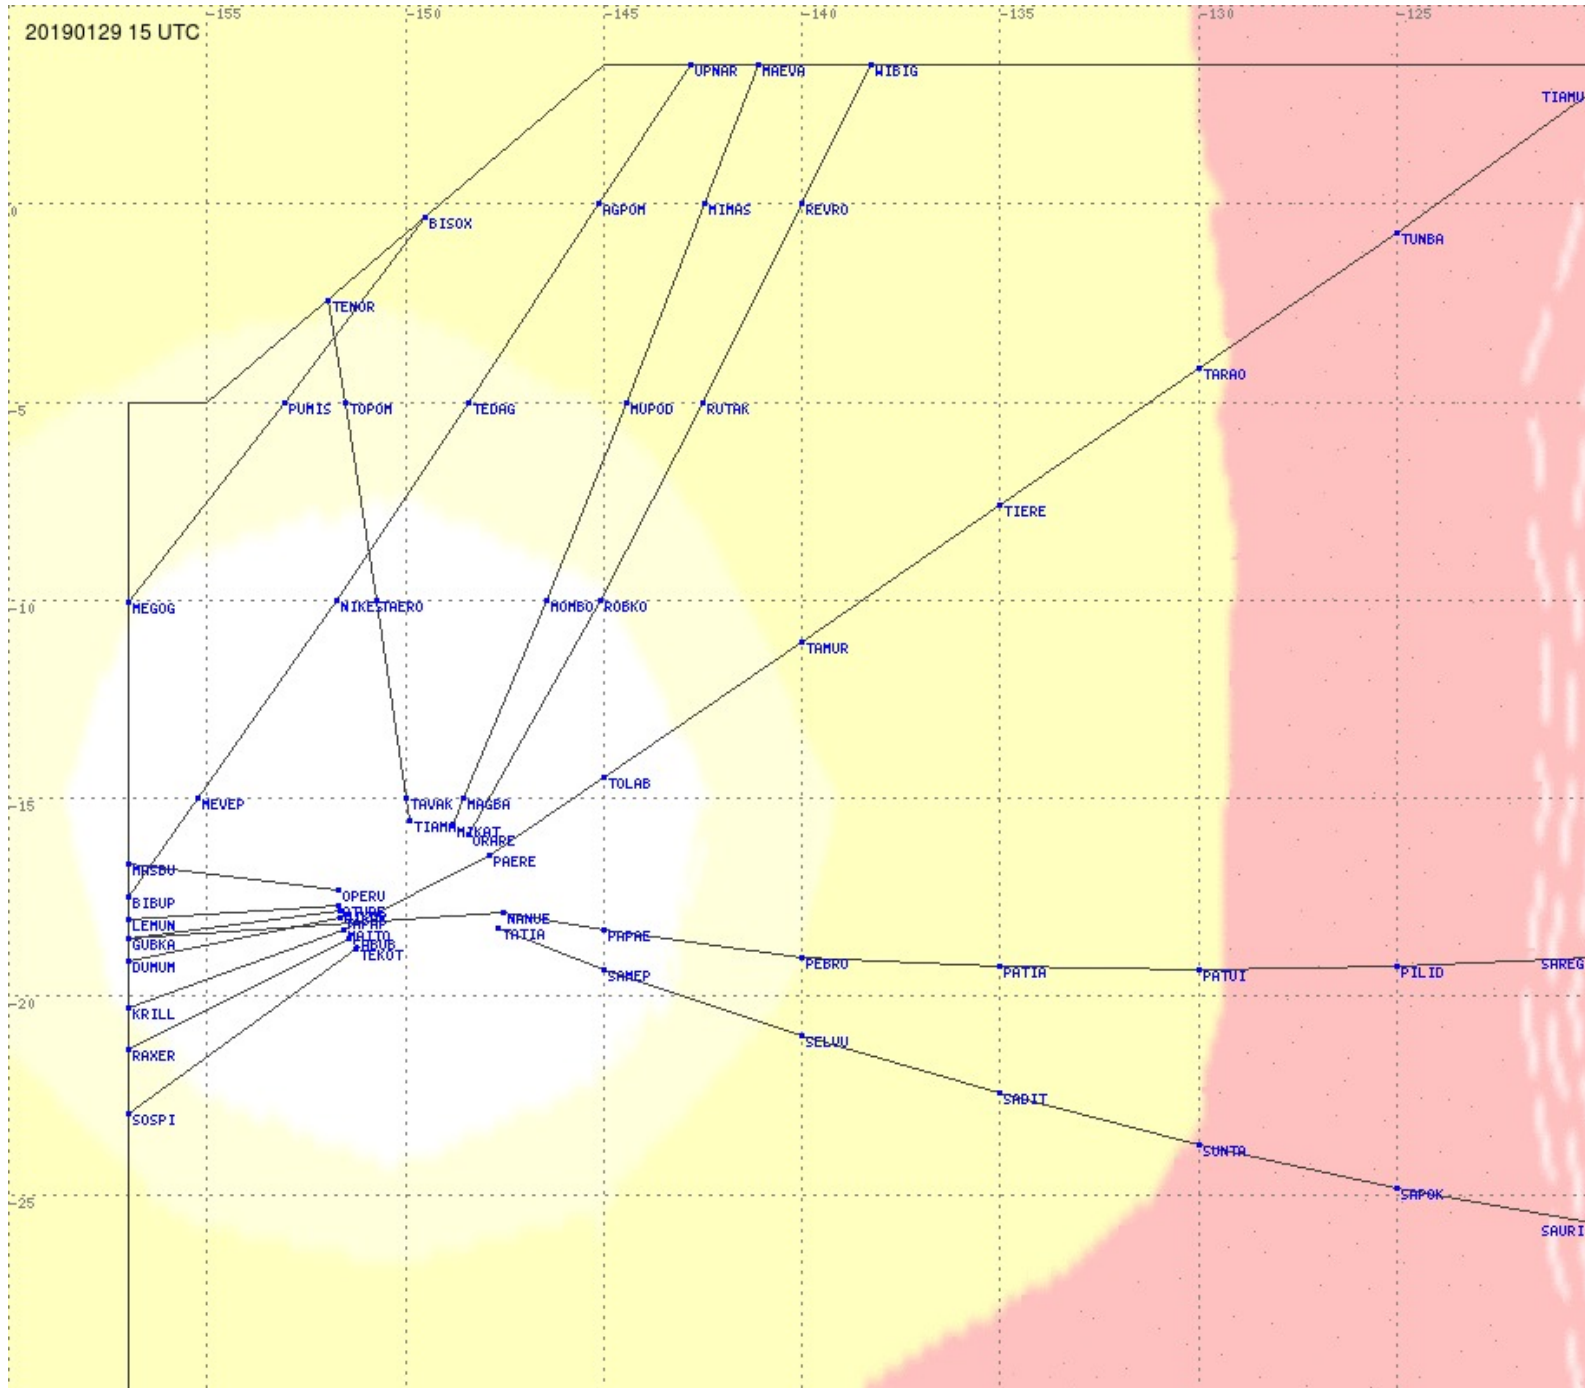

Tahiti FIR - HF Propag - 20190129

Tahiti FIR - HF Propag - 20190129

Tahiti FIR - HF Propag - 20190129

2.8 MHz 3.5 MHz 5.6 MHz 8.9 MHz 13.3 MHz 17.9 MHz None

Tahiti FIR - HF Propag - 20190129

2.8 MHz 3.5 MHz 5.6 MHz 8.9 MHz 13.3 MHz 17.9 MHz None

Tahiti FIR - HF Propag - 20190129

Tahiti FIR - HF Propag - 20190129

2.8 MHz 3.5 MHz 5.6 MHz 8.9 MHz 13.3 MHz 17.9 MHz None

Tahiti FIR - HF Propag - 20190129

2.8 MHz 3.5 MHz 5.6 MHz 8.9 MHz 13.3 MHz 17.9 MHz None