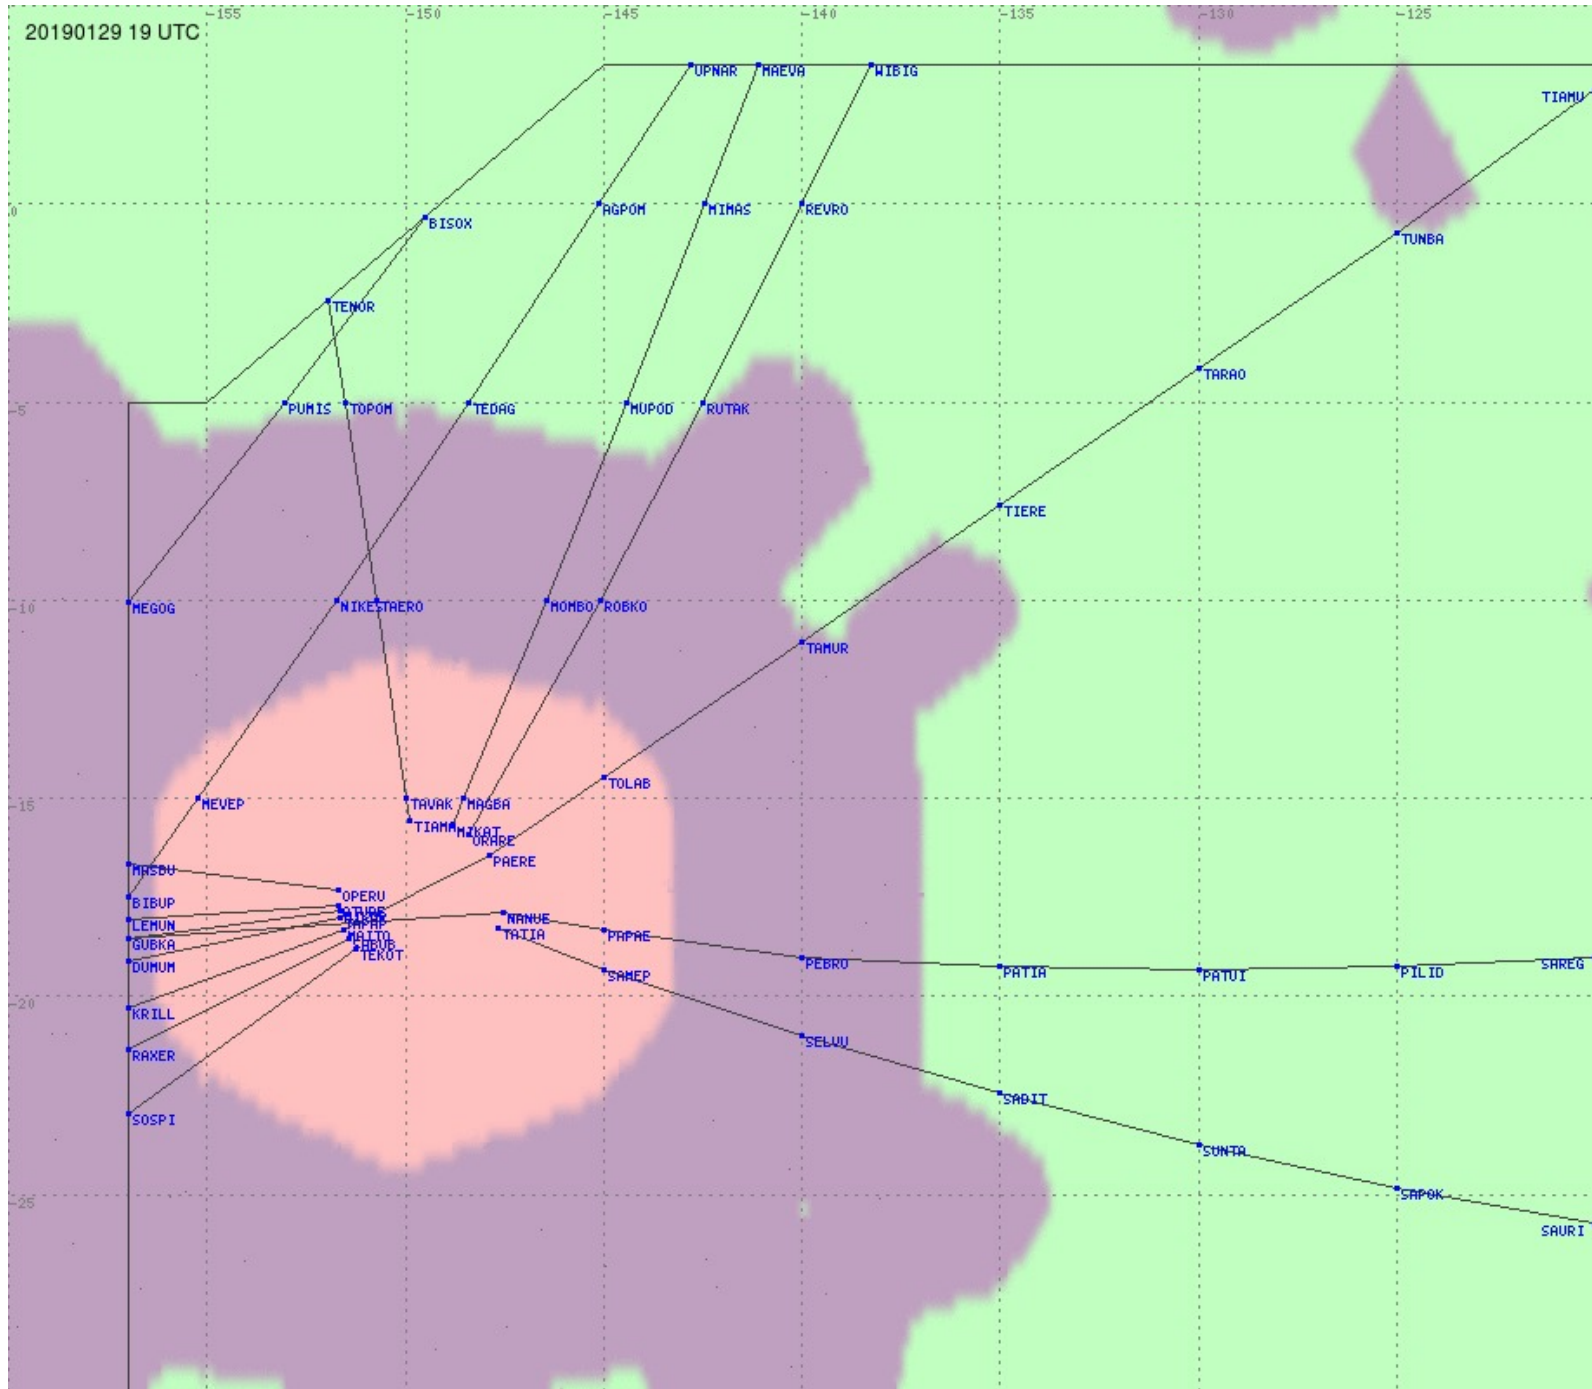

Tahiti FIR - HF Propag - 20190129

2.8 MHz 3.5 MHz 5.6 MHz 8.9 MHz 13.3 MHz 17.9 MHz None

Tahiti FIR - HF Propag - 20190129

2.8 MHz 3.5 MHz 5.6 MHz 8.9 MHz 13.3 MHz 17.9 MHz None

Tahiti FIR - HF Propag - 20190129

Tahiti FIR - HF Propag - 20190129

Tahiti FIR - HF Propag - 20190129

Tahiti FIR - HF Propag - 20190129

2.8 MHz 3.5 MHz 5.6 MHz 8.9 MHz 13.3 MHz 17.9 MHz None

Tahiti FIR - HF Propag - 20190129

2.8 MHz 3.5 MHz 5.6 MHz 8.9 MHz 13.3 MHz 17.9 MHz None

Tahiti FIR - HF Propag - 20190129

Tahiti FIR - HF Propag - 20190129

2.8 MHz 3.5 MHz 5.6 MHz 8.9 MHz 13.3 MHz 17.9 MHz None

Tahiti FIR - HF Propag - 20190129

2.8 MHz 3.5 MHz 5.6 MHz 8.9 MHz 13.3 MHz 17.9 MHz None