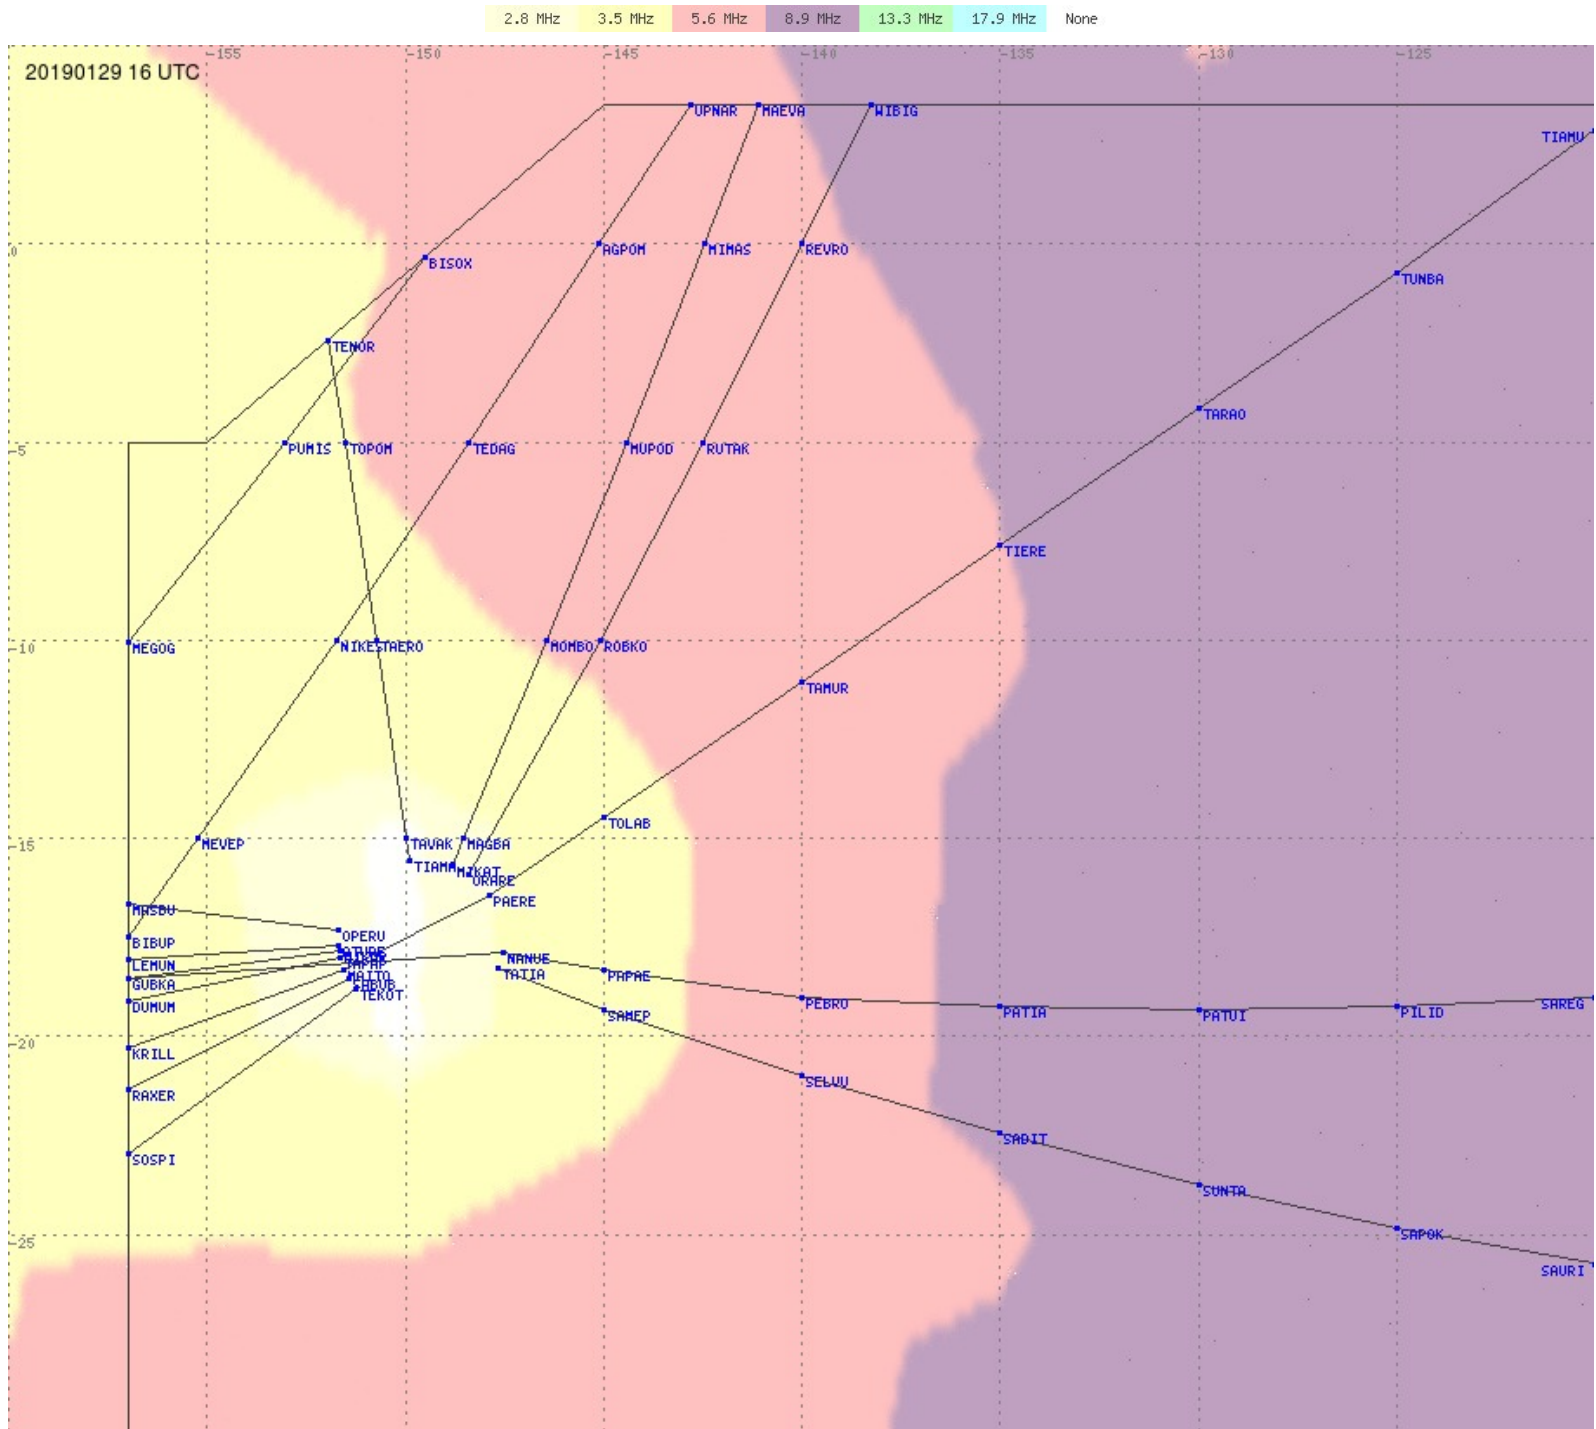

Tahiti FIR - HF Propag - 20190129

Tahiti FIR - HF Propag - 20190129

Tahiti FIR - HF Propag - 20190129

2.8 MHz 3.5 MHz 5.6 MHz 8.9 MHz 13.3 MHz 17.9 MHz None

Tahiti FIR - HF Propag - 20190129

2.8 MHz 3.5 MHz 5.6 MHz 8.9 MHz 13.3 MHz 17.9 MHz None

Tahiti FIR - HF Propag - 20190129

Tahiti FIR - HF Propag - 20190129

2.8 MHz 3.5 MHz 5.6 MHz 8.9 MHz 13.3 MHz 17.9 MHz None

Tahiti FIR - HF Propag - 20190129

2.8 MHz 3.5 MHz 5.6 MHz 8.9 MHz 13.3 MHz 17.9 MHz None