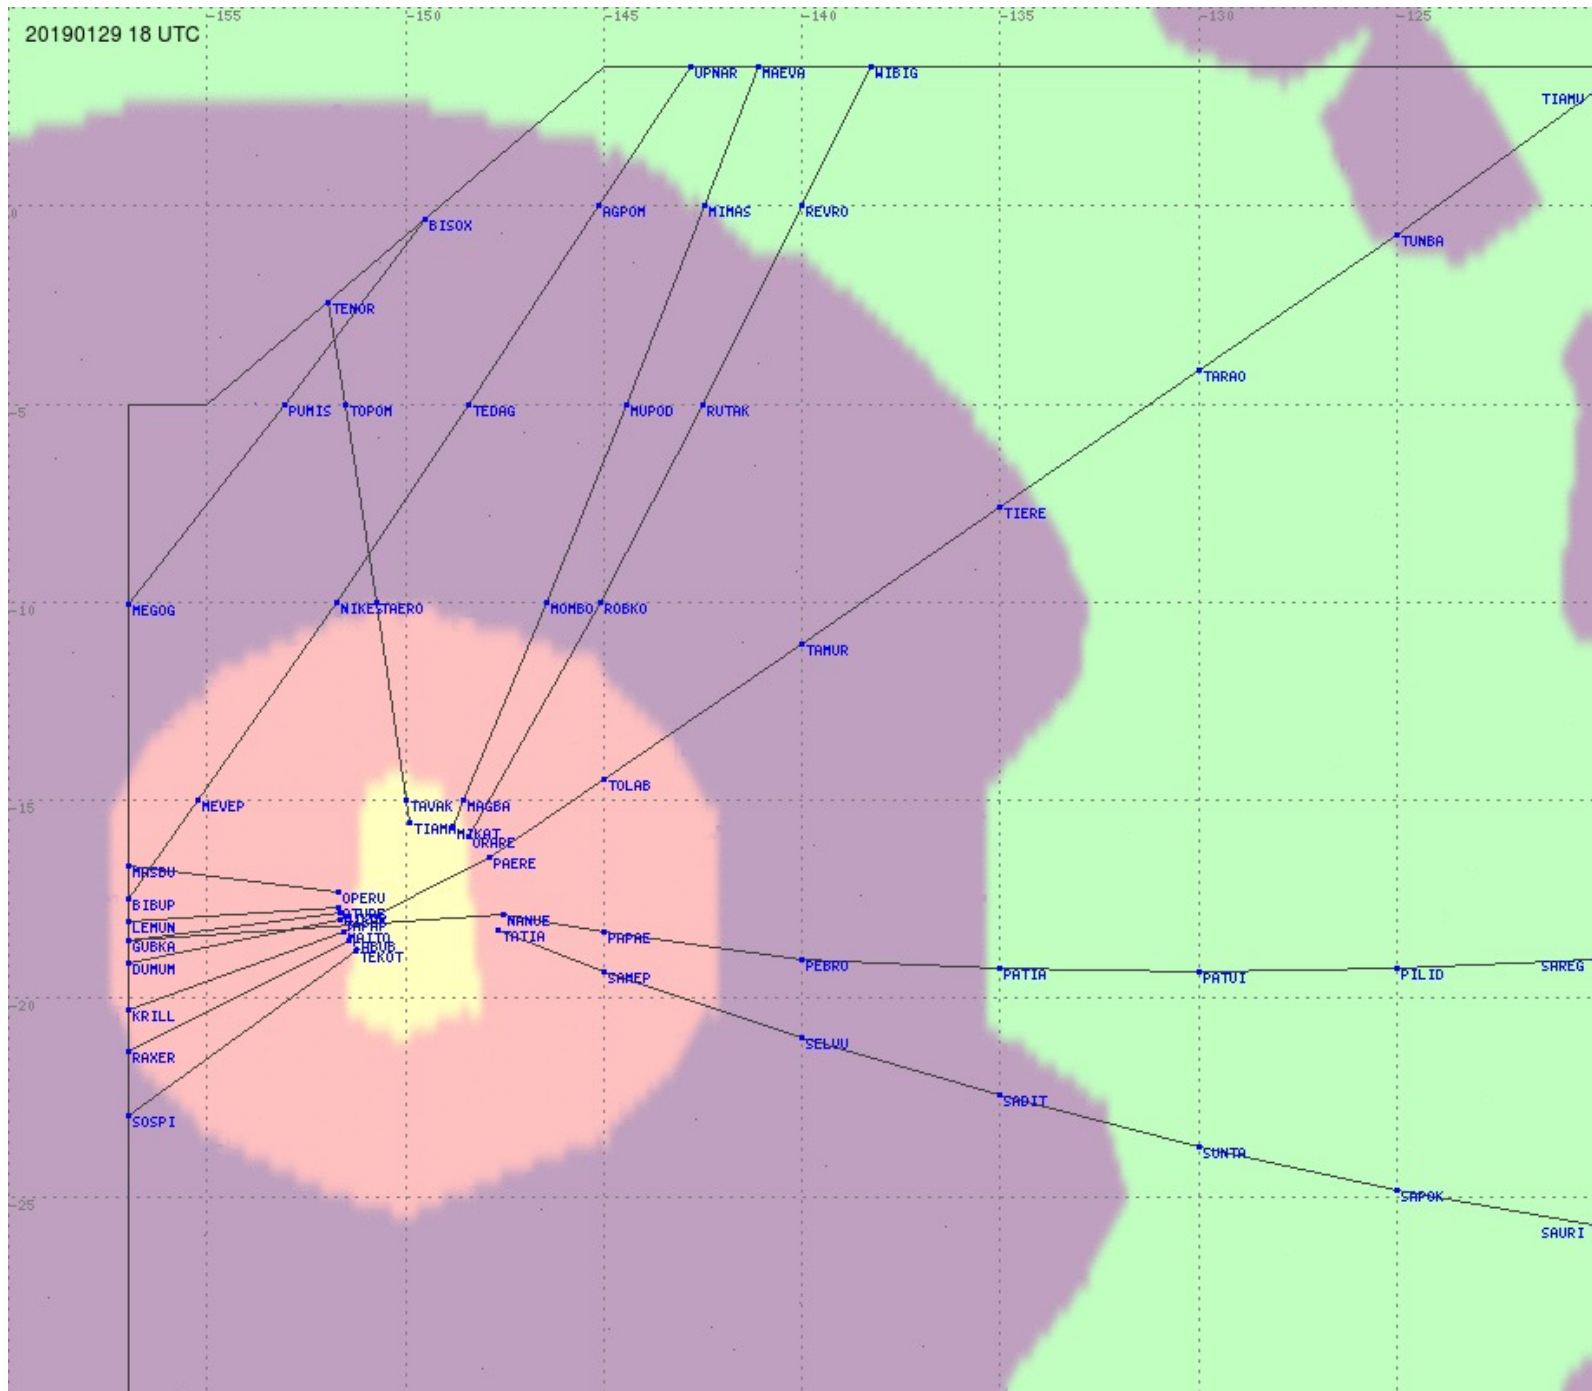

Tahiti FIR - HF Propag - 20190129

Tahiti FIR - HF Propag - 20190129

Tahiti FIR - HF Propag - 20190129

2.8 MHz 3.5 MHz 5.6 MHz 8.9 MHz 13.3 MHz 17.9 MHz None

Tahiti FIR - HF Propag - 20190129

2.8 MHz 3.5 MHz 5.6 MHz 8.9 MHz 13.3 MHz 17.9 MHz None

Tahiti FIR - HF Propag - 20190129

Tahiti FIR - HF Propag - 20190129

2.8 MHz 3.5 MHz 5.6 MHz 8.9 MHz 13.3 MHz 17.9 MHz None

Tahiti FIR - HF Propag - 20190129

2.8 MHz 3.5 MHz 5.6 MHz 8.9 MHz 13.3 MHz 17.9 MHz None

Tahiti FIR - HF Propag - 20190129

2.8 MHz 3.5 MHz 5.6 MHz 8.9 MHz 13.3 MHz 17.9 MHz None

Tahiti FIR - HF Propag - 20190129

2.8 MHz
3.5 MHz
5.6 MHz
8.9 MHz
13.3 MHz
17.9 MHz
None

Tahiti FIR - HF Propag - 20190129