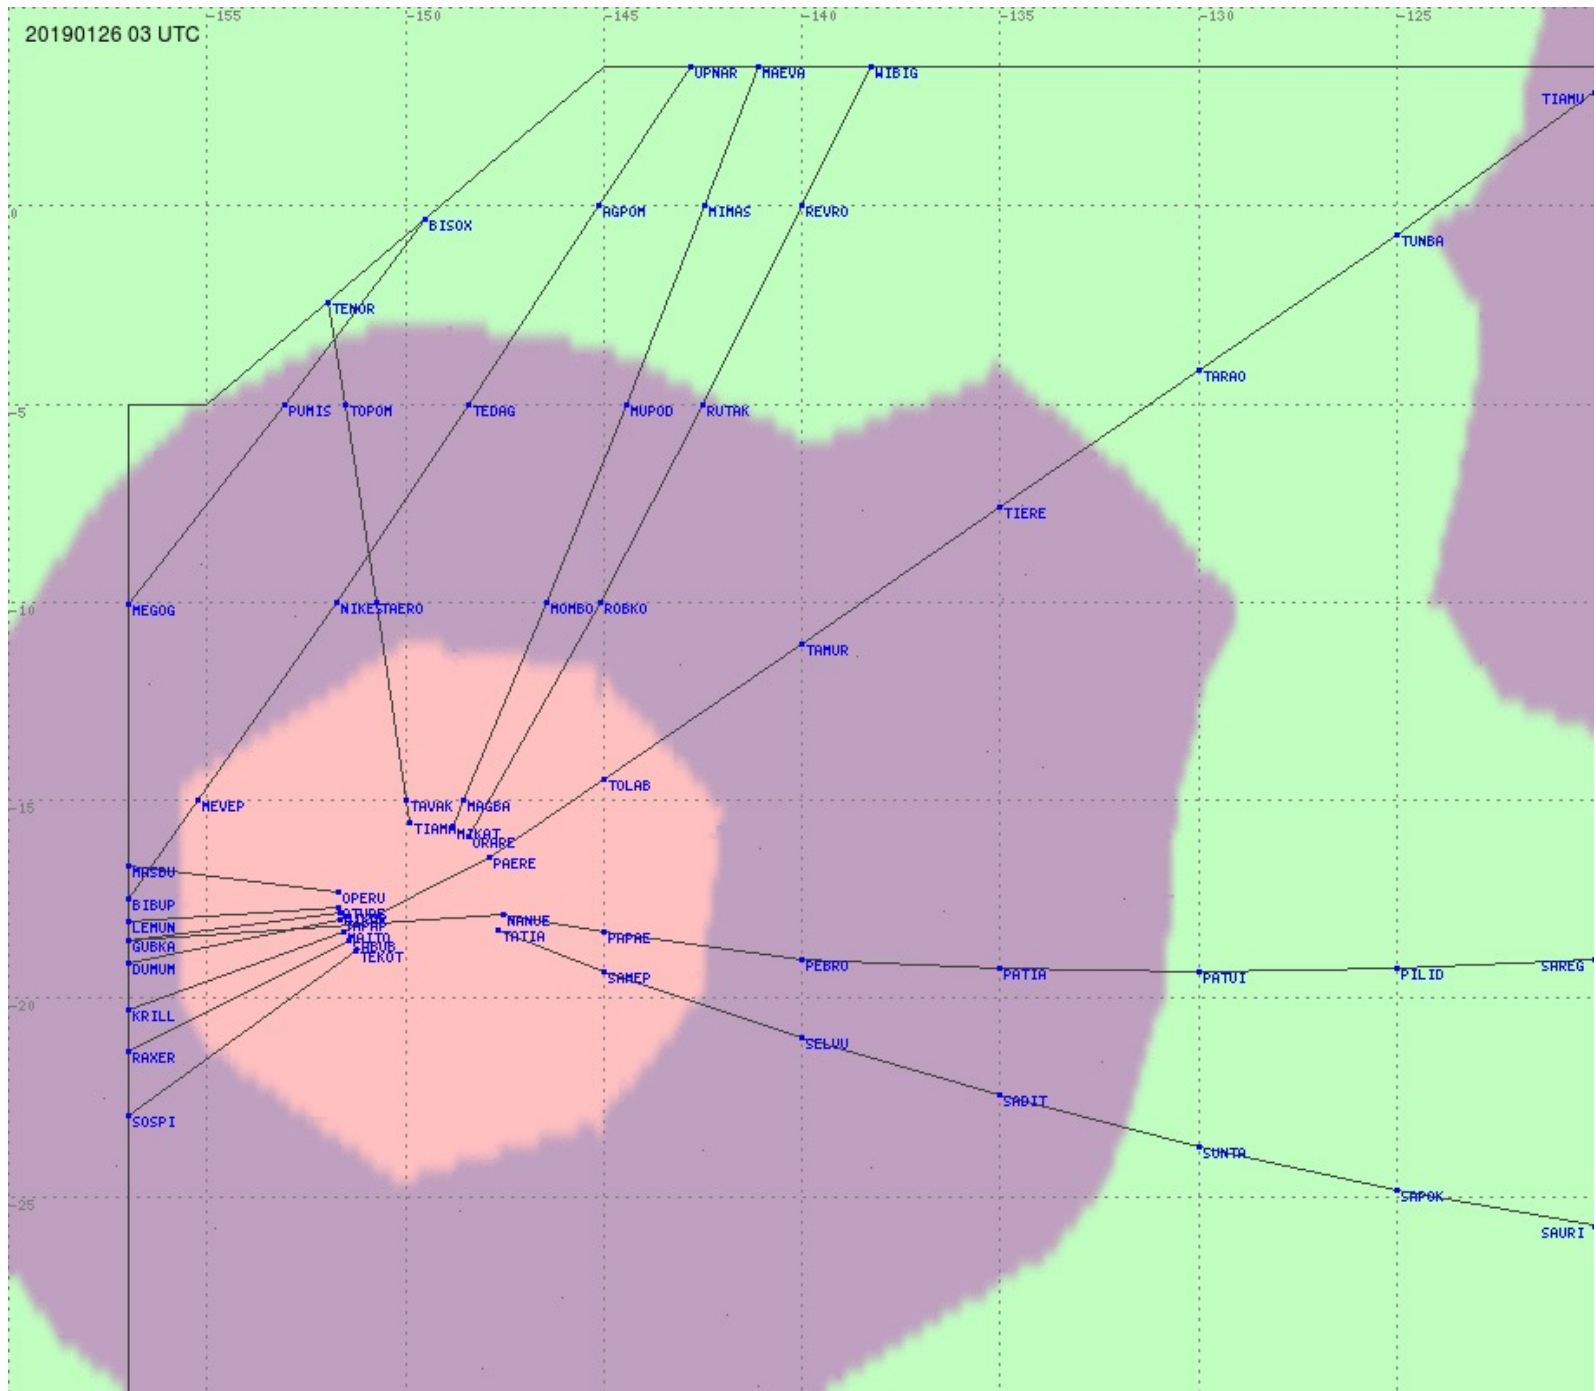

Tahiti FIR - HF Propag - 20190126

2.8 MHz 3.5 MHz 5.6 MHz 8.9 MHz 13.3 MHz 17.9 MHz None

Tahiti FIR - HF Propag - 20190126

2.8 MHz 3.5 MHz 5.6 MHz 8.9 MHz 13.3 MHz 17.9 MHz None

Tahiti FIR - HF Propag - 20190126

2.8 MHz 3.5 MHz 5.6 MHz 8.9 MHz 13.3 MHz 17.9 MHz None

Tahiti FIR - HF Propag - 20190126

2.8 MHz
3.5 MHz
5.6 MHz
8.9 MHz
13.3 MHz
17.9 MHz
None

Tahiti FIR - HF Propag - 20190126

2.8 MHz
3.5 MHz
5.6 MHz
8.9 MHz
13.3 MHz
17.9 MHz
None