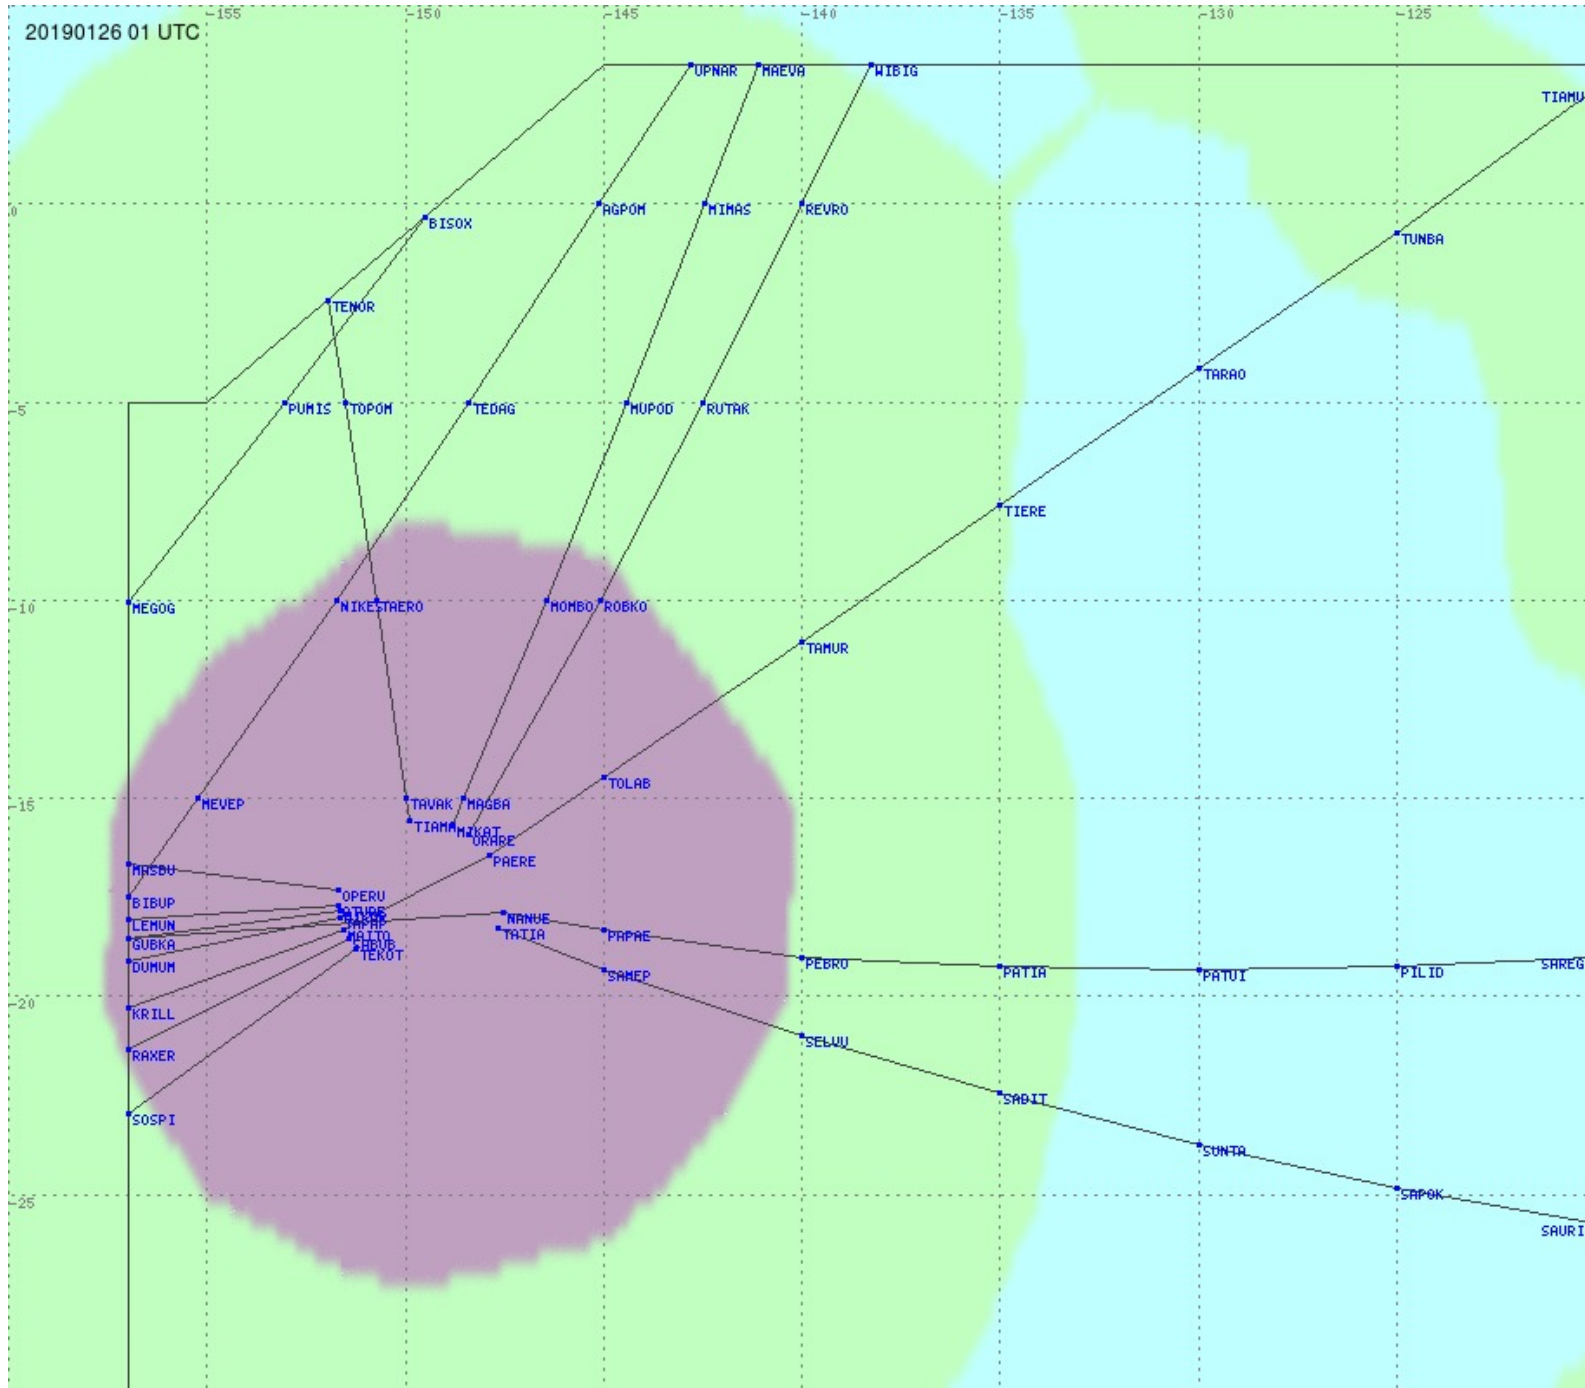

Tahiti FIR - HF Propag - 20190126

2.8 MHz 3.5 MHz 5.6 MHz 8.9 MHz 13.3 MHz 17.9 MHz None

Tahiti FIR - HF Propag - 20190126

2.8 MHz 3.5 MHz 5.6 MHz 8.9 MHz 13.3 MHz 17.9 MHz None

Tahiti FIR - HF Propag - 20190126

2.8 MHz 3.5 MHz 5.6 MHz 8.9 MHz 13.3 MHz 17.9 MHz None

Tahiti FIR - HF Propag - 20190126

2.8 MHz
3.5 MHz
5.6 MHz
8.9 MHz
13.3 MHz
17.9 MHz
None

Tahiti FIR - HF Propag - 20190126

2.8 MHz
3.5 MHz
5.6 MHz
8.9 MHz
13.3 MHz
17.9 MHz
None