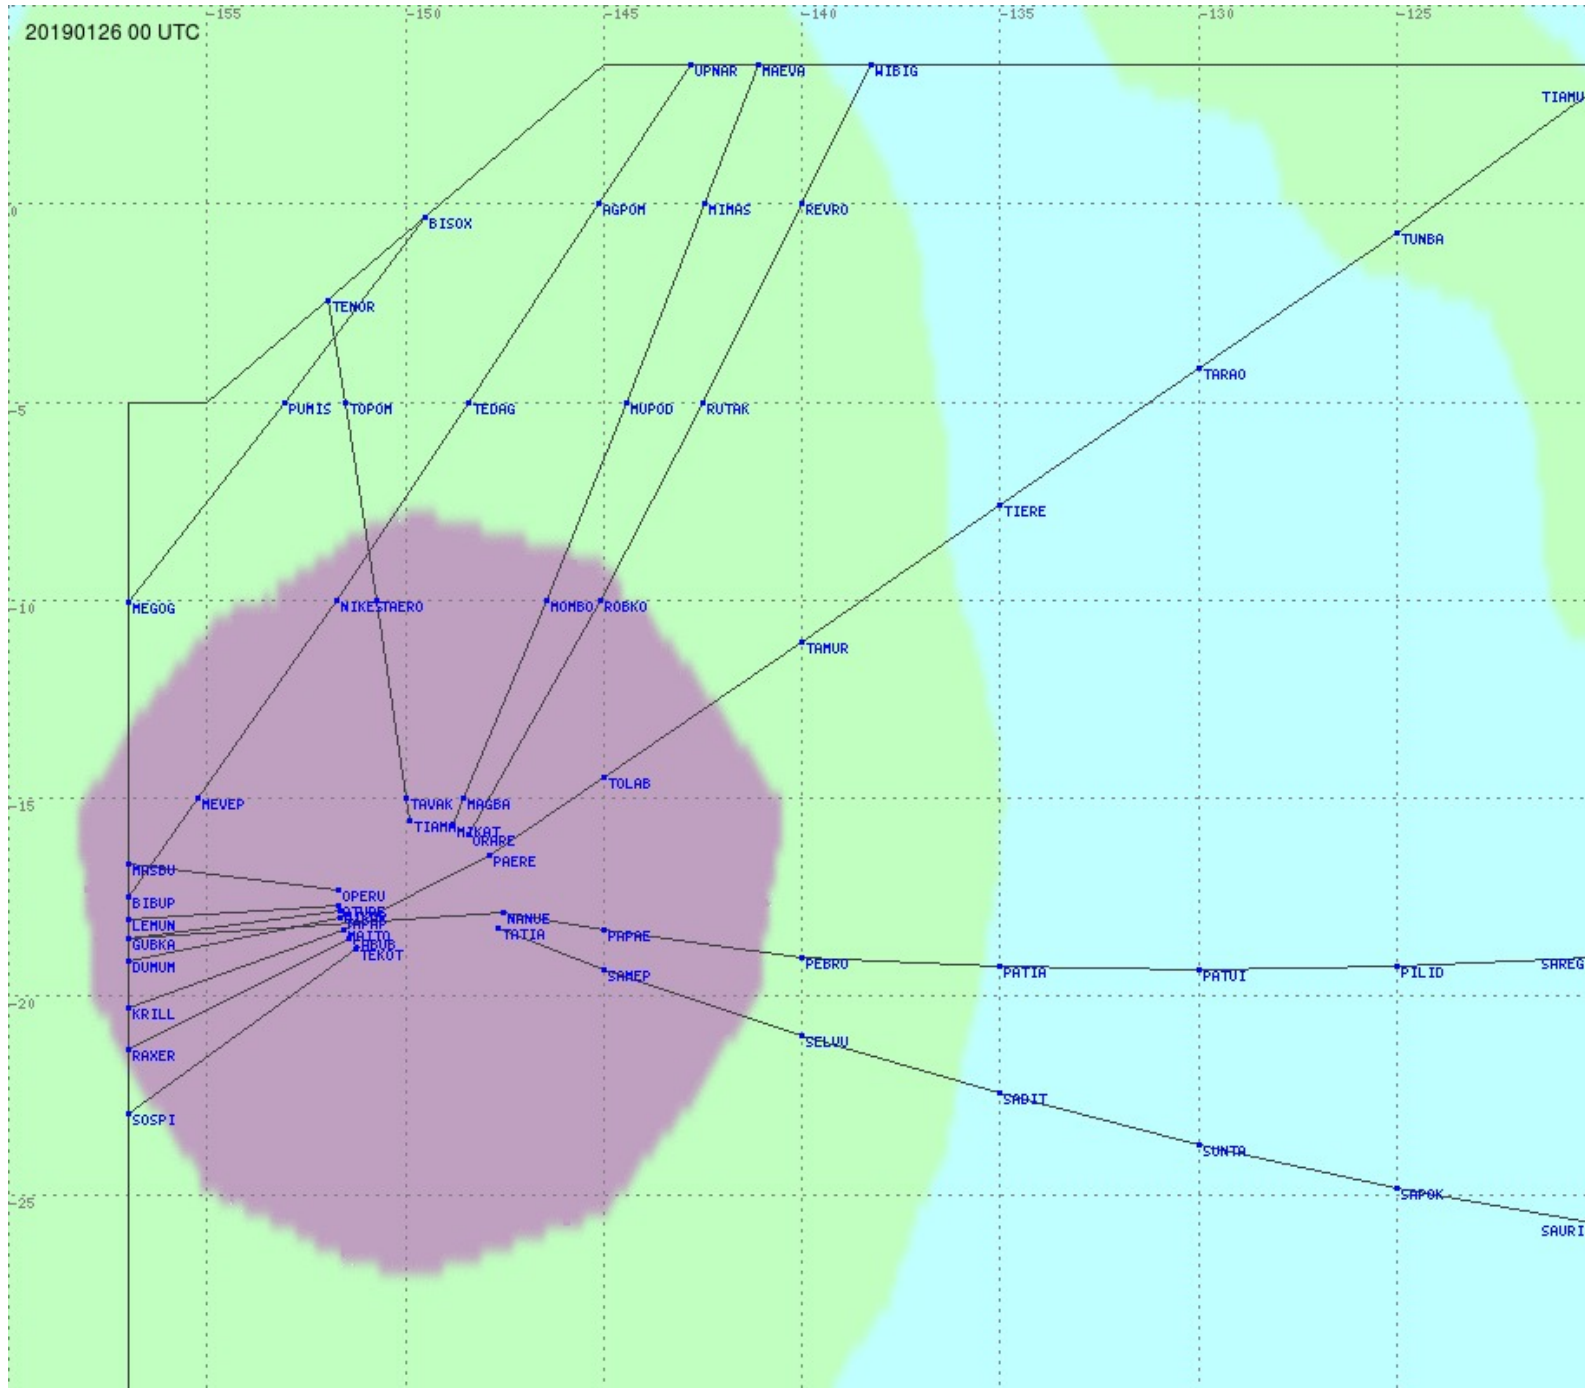

Tahiti FIR - HF Propag - 20190126

2.8 MHz 3.5 MHz 5.6 MHz 8.9 MHz 13.3 MHz 17.9 MHz None

Tahiti FIR - HF Propag - 20190126

2.8 MHz 3.5 MHz 5.6 MHz 8.9 MHz 13.3 MHz 17.9 MHz None

Tahiti FIR - HF Propag - 20190126

2.8 MHz 3.5 MHz 5.6 MHz 8.9 MHz 13.3 MHz 17.9 MHz None

Tahiti FIR - HF Propag - 20190126

2.8 MHz
3.5 MHz
5.6 MHz
8.9 MHz
13.3 MHz
17.9 MHz
None

Tahiti FIR - HF Propag - 20190126

2.8 MHz
3.5 MHz
5.6 MHz
8.9 MHz
13.3 MHz
17.9 MHz
None