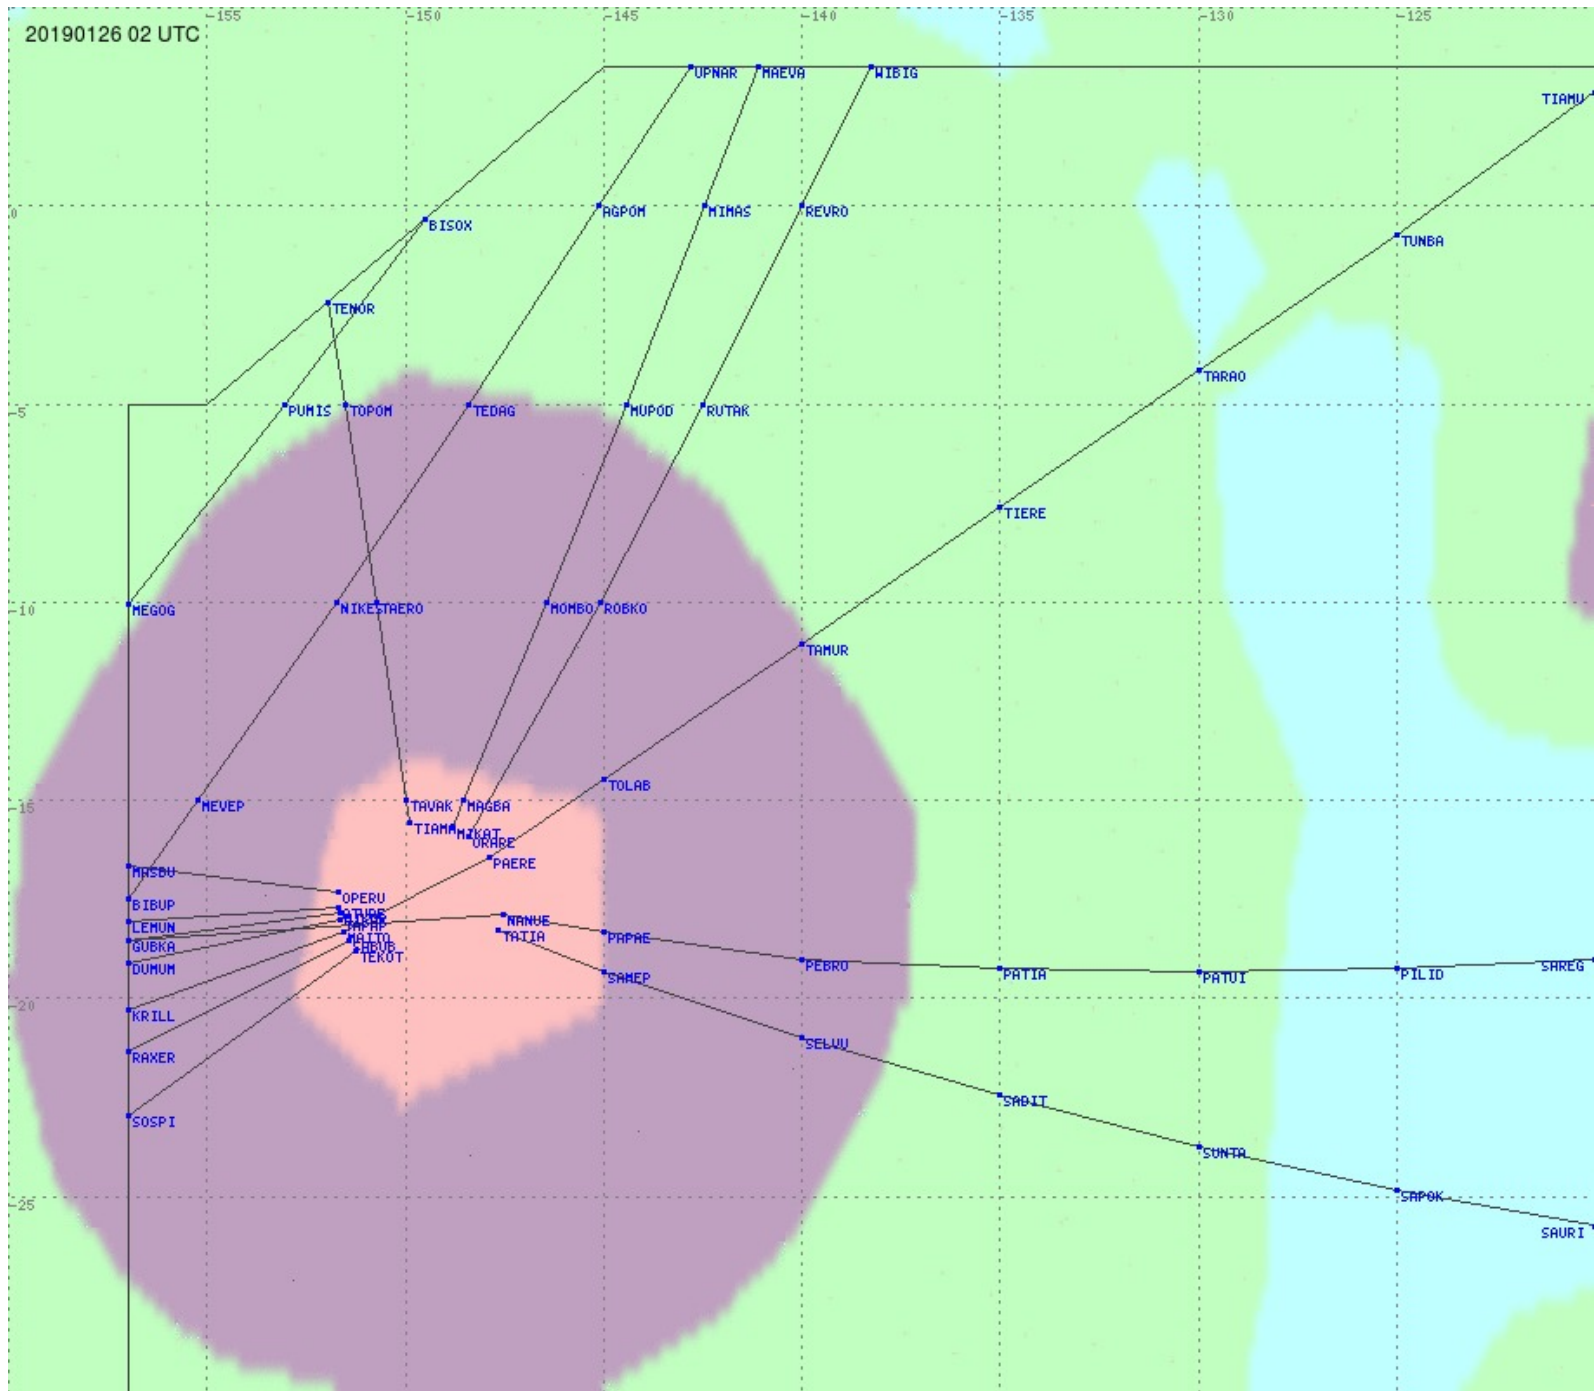

Tahiti FIR - HF Propag - 20190126

2.8 MHz 3.5 MHz 5.6 MHz 8.9 MHz 13.3 MHz 17.9 MHz None

Tahiti FIR - HF Propag - 20190126

2.8 MHz 3.5 MHz 5.6 MHz 8.9 MHz 13.3 MHz 17.9 MHz None

Tahiti FIR - HF Propag - 20190126

2.8 MHz 3.5 MHz 5.6 MHz 8.9 MHz 13.3 MHz 17.9 MHz None

Tahiti FIR - HF Propag - 20190126

2.8 MHz
3.5 MHz
5.6 MHz
8.9 MHz
13.3 MHz
17.9 MHz
None

Tahiti FIR - HF Propag - 20190126

2.8 MHz
3.5 MHz
5.6 MHz
8.9 MHz
13.3 MHz
17.9 MHz
None