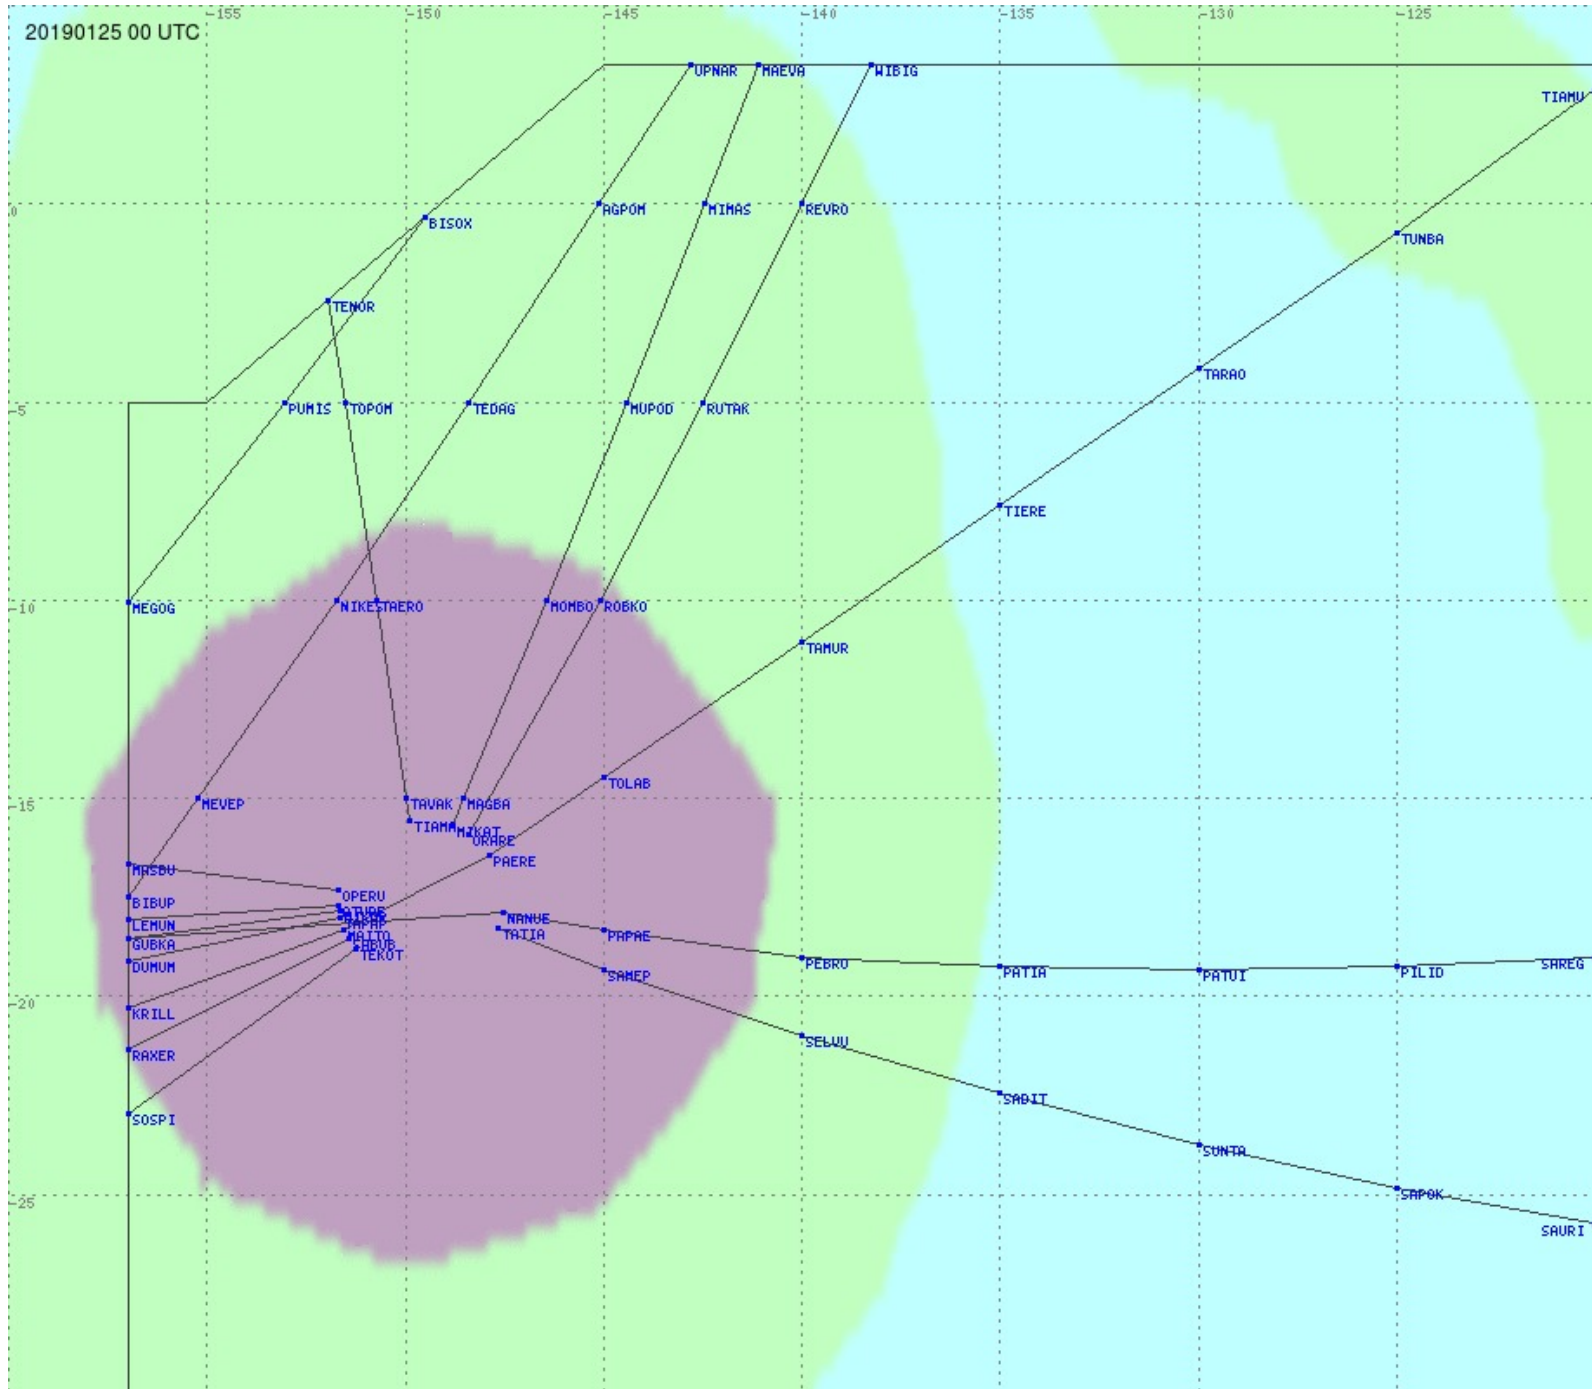

Tahiti FIR - HF Propag - 20190125

2.8 MHz
3.5 MHz
5.6 MHz
8.9 MHz
13.3 MHz
17.9 MHz
None

Tahiti FIR - HF Propag - 20190125

2.8 MHz 3.5 MHz 5.6 MHz 8.9 MHz 13.3 MHz 17.9 MHz None

Tahiti FIR - HF Propag - 20190125

2.8 MHz 3.5 MHz 5.6 MHz 8.9 MHz 13.3 MHz 17.9 MHz None

Tahiti FIR - HF Propag - 20190125

2.8 MHz 3.5 MHz 5.6 MHz 8.9 MHz 13.3 MHz 17.9 MHz None

Tahiti FIR - HF Propag - 20190125

2.8 MHz
3.5 MHz
5.6 MHz
8.9 MHz
13.3 MHz
17.9 MHz
None