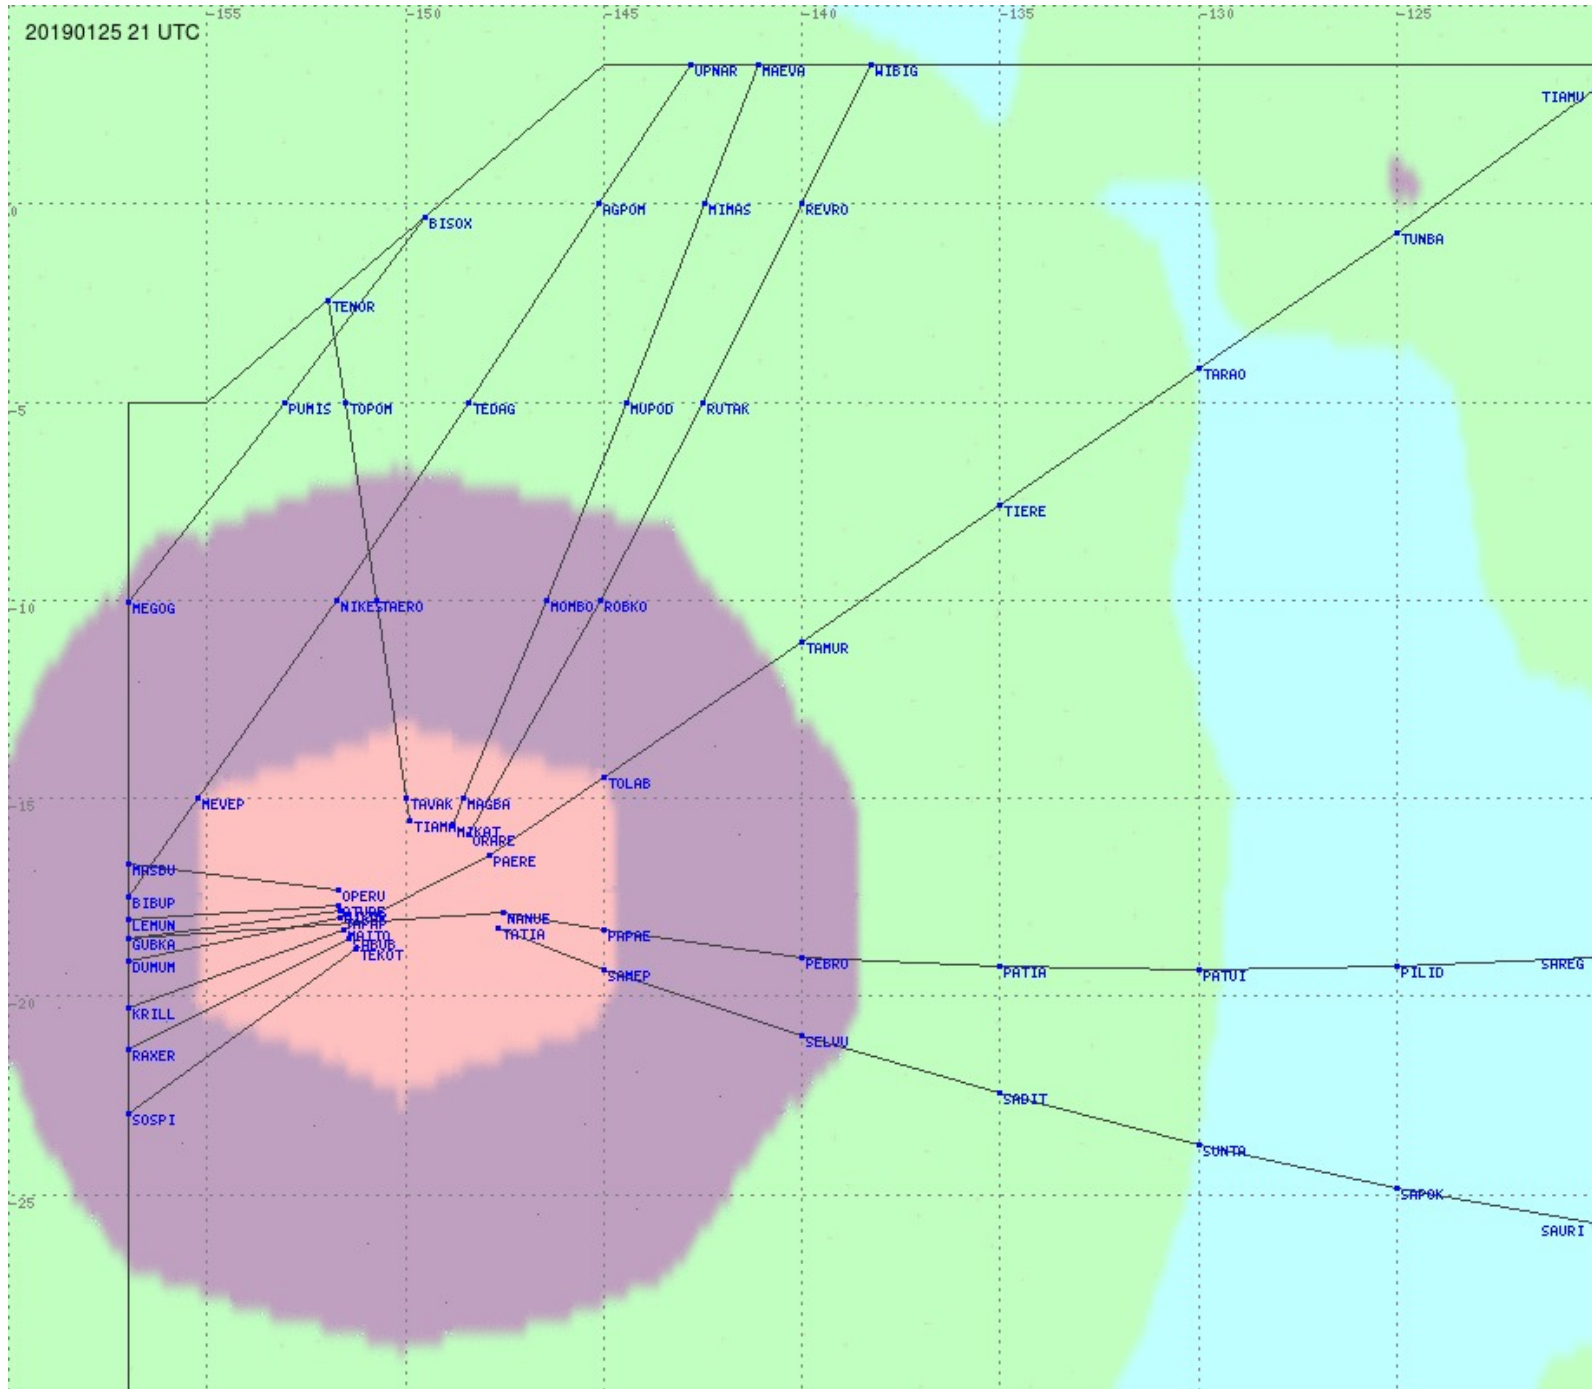

Tahiti FIR - HF Propag - 20190125

2.8 MHz 3.5 MHz 5.6 MHz 8.9 MHz 13.3 MHz 17.9 MHz None

Tahiti FIR - HF Propag - 20190125

2.8 MHz 3.5 MHz 5.6 MHz 8.9 MHz 13.3 MHz 17.9 MHz None

Tahiti FIR - HF Propag - 20190125

2.8 MHz 3.5 MHz 5.6 MHz 8.9 MHz 13.3 MHz 17.9 MHz None

Tahiti FIR - HF Propag - 20190125

Tahiti FIR - HF Propag - 20190125

Tahiti FIR - HF Propag - 20190125

2.8 MHz 3.5 MHz 5.6 MHz 8.9 MHz 13.3 MHz 17.9 MHz None