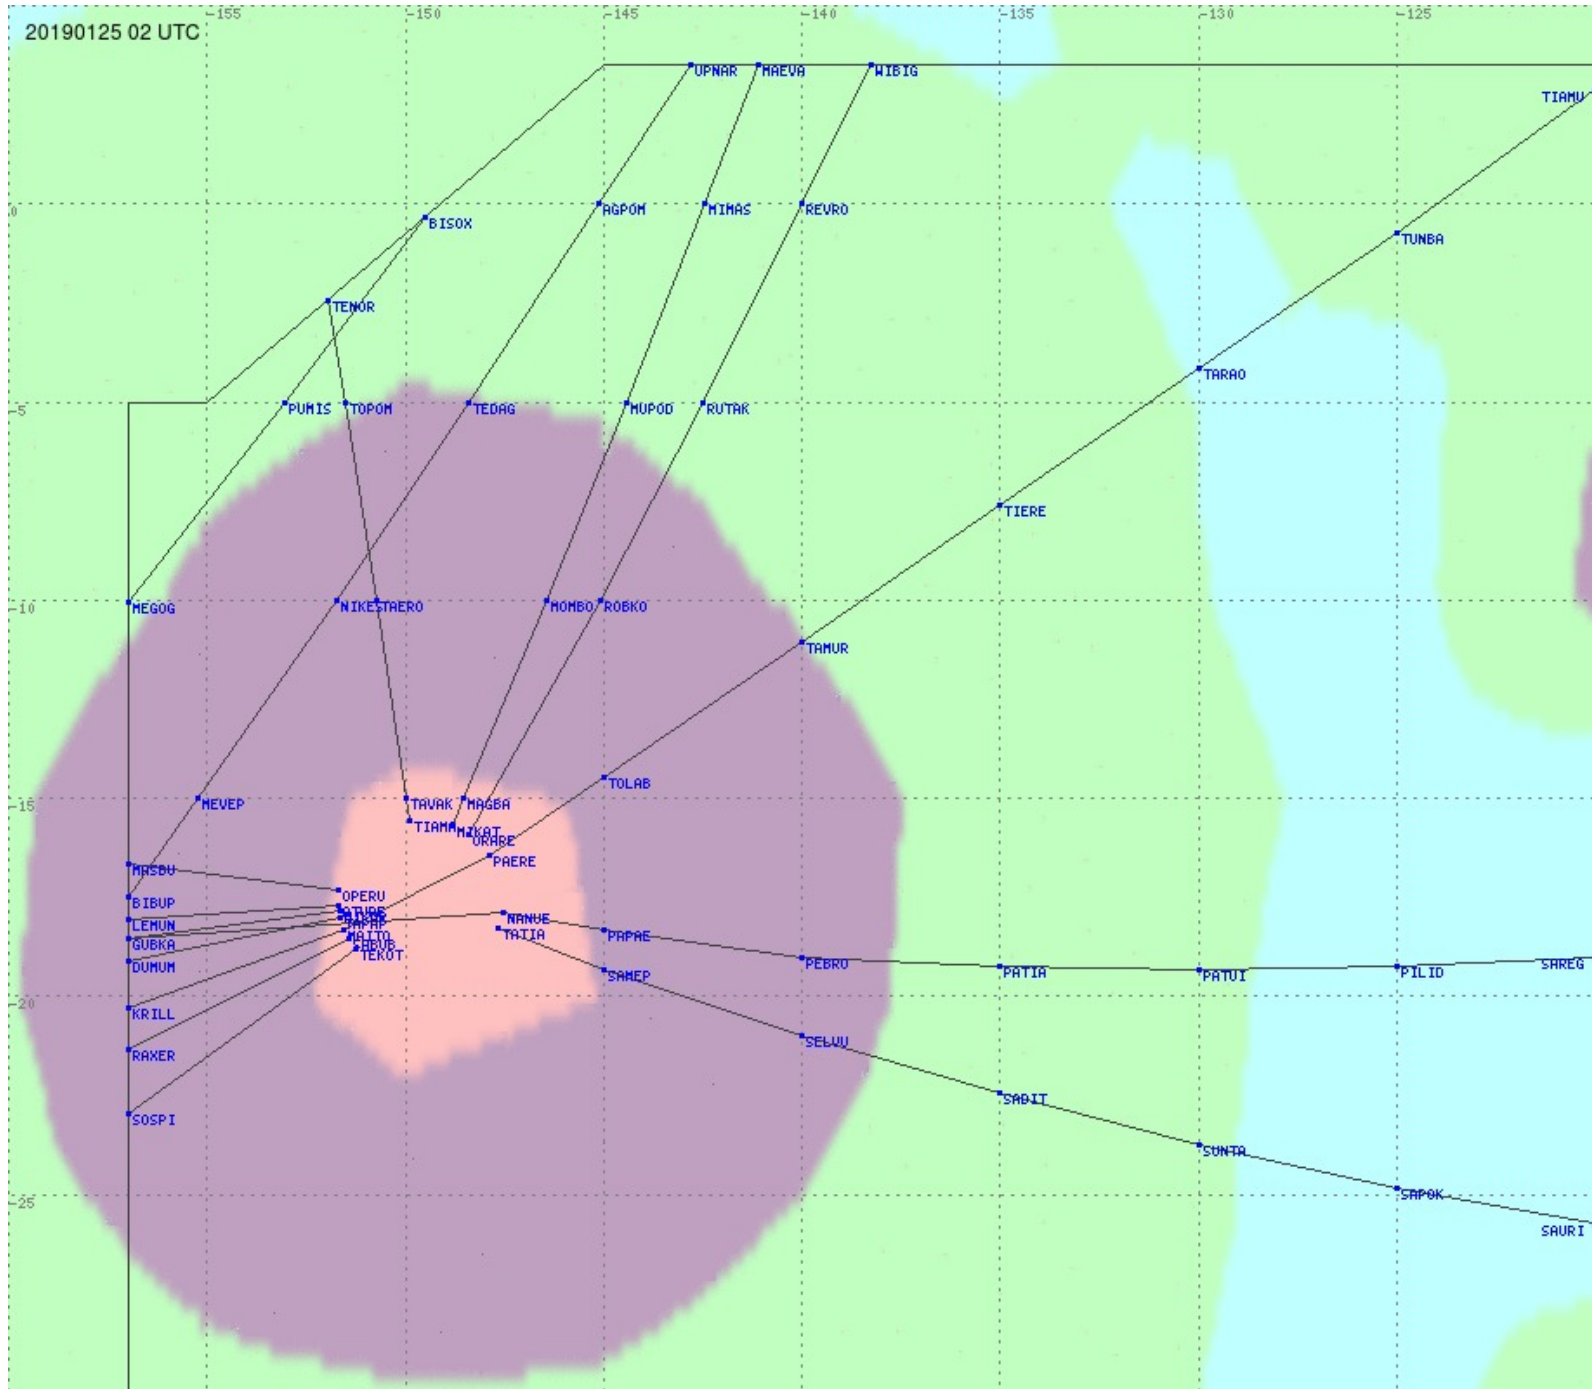

Tahiti FIR - HF Propag - 20190125

2.8 MHz
3.5 MHz
5.6 MHz
8.9 MHz
13.3 MHz
17.9 MHz
None

Tahiti FIR - HF Propag - 20190125

2.8 MHz 3.5 MHz 5.6 MHz 8.9 MHz 13.3 MHz 17.9 MHz None

Tahiti FIR - HF Propag - 20190125

2.8 MHz 3.5 MHz 5.6 MHz 8.9 MHz 13.3 MHz 17.9 MHz None

Tahiti FIR - HF Propag - 20190125

2.8 MHz 3.5 MHz 5.6 MHz 8.9 MHz 13.3 MHz 17.9 MHz None

Tahiti FIR - HF Propag - 20190125

2.8 MHz
3.5 MHz
5.6 MHz
8.9 MHz
13.3 MHz
17.9 MHz
None