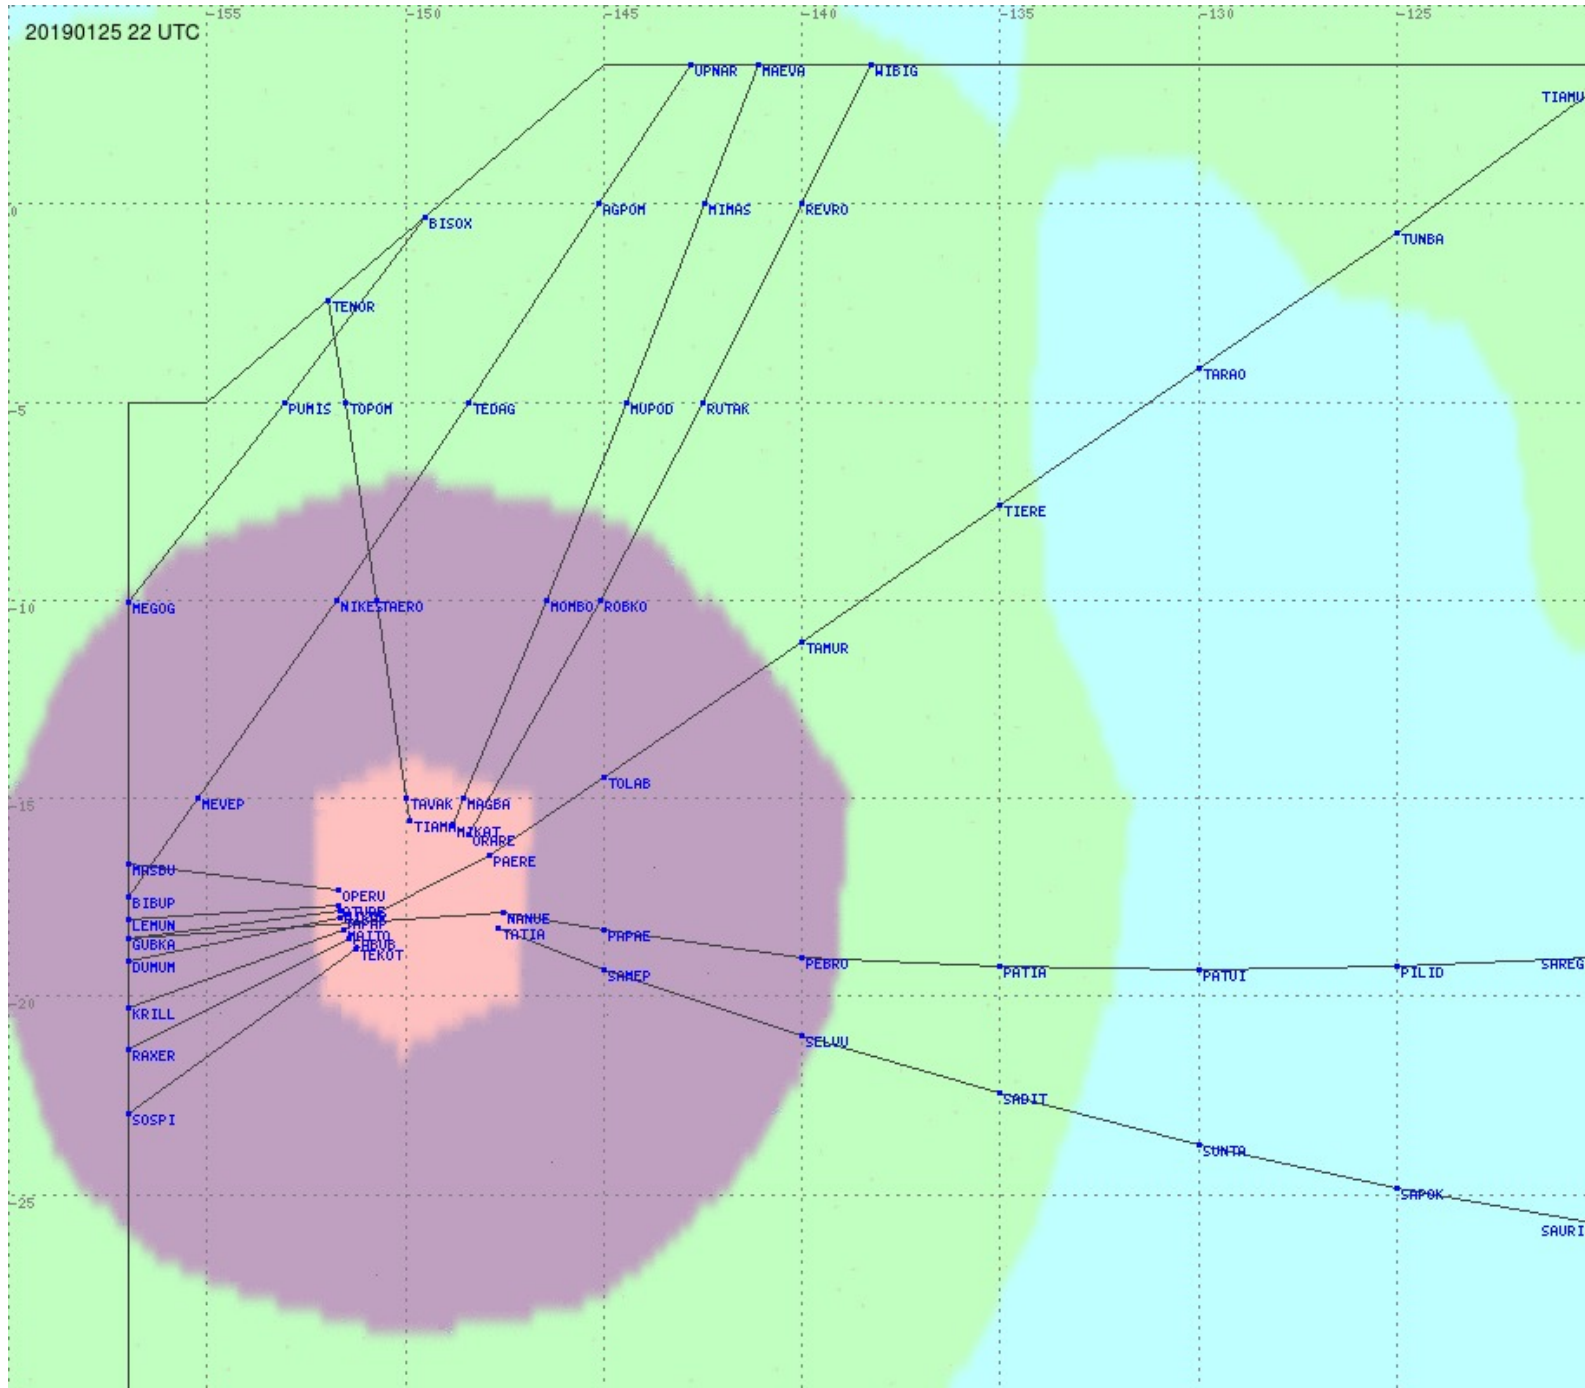

Tahiti FIR - HF Propag - 20190125

2.8 MHz
3.5 MHz
5.6 MHz
8.9 MHz
13.3 MHz
17.9 MHz
None

Tahiti FIR - HF Propag - 20190125

2.8 MHz 3.5 MHz 5.6 MHz 8.9 MHz 13.3 MHz 17.9 MHz None

Tahiti FIR - HF Propag - 20190125

2.8 MHz 3.5 MHz 5.6 MHz 8.9 MHz 13.3 MHz 17.9 MHz None

Tahiti FIR - HF Propag - 20190125

Tahiti FIR - HF Propag - 20190125

Tahiti FIR - HF Propag - 20190125

2.8 MHz 3.5 MHz 5.6 MHz 8.9 MHz 13.3 MHz 17.9 MHz None

2.8 MHz 3.5 MHz 5.6 MHz 8.9 MHz 13.3 MHz 17.9 MHz None

Tahiti FIR - HF Propag - 20190125

2.8 MHz 3.5 MHz 5.6 MHz 8.9 MHz 13.3 MHz 17.9 MHz None