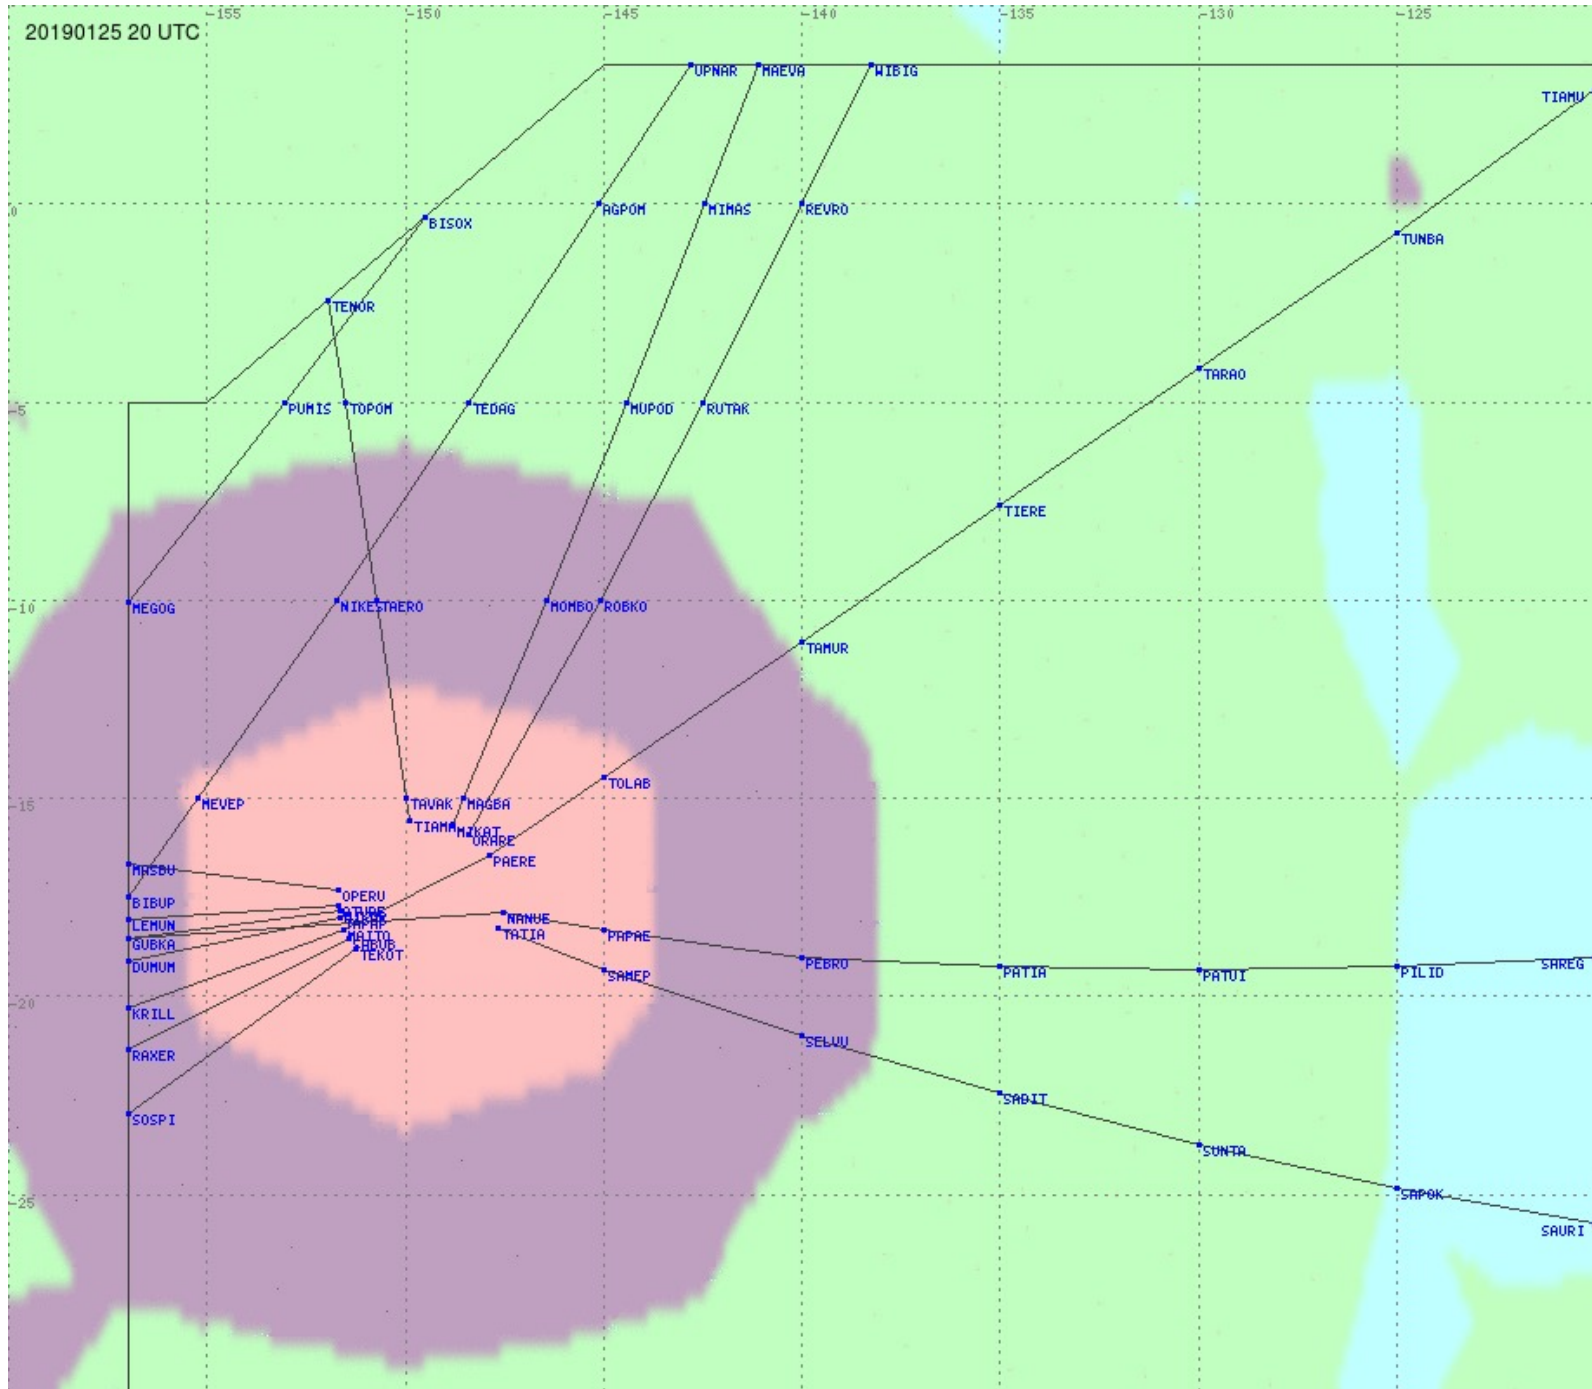

Tahiti FIR - HF Propag - 20190125

2.8 MHz 3.5 MHz 5.6 MHz 8.9 MHz 13.3 MHz 17.9 MHz None

Tahiti FIR - HF Propag - 20190125

2.8 MHz 3.5 MHz 5.6 MHz 8.9 MHz 13.3 MHz 17.9 MHz None

Tahiti FIR - HF Propag - 20190125

2.8 MHz 3.5 MHz 5.6 MHz 8.9 MHz 13.3 MHz 17.9 MHz None

Tahiti FIR - HF Propag - 20190125

Tahiti FIR - HF Propag - 20190125

Tahiti FIR - HF Propag - 20190125

2.8 MHz 3.5 MHz 5.6 MHz 8.9 MHz 13.3 MHz 17.9 MHz None