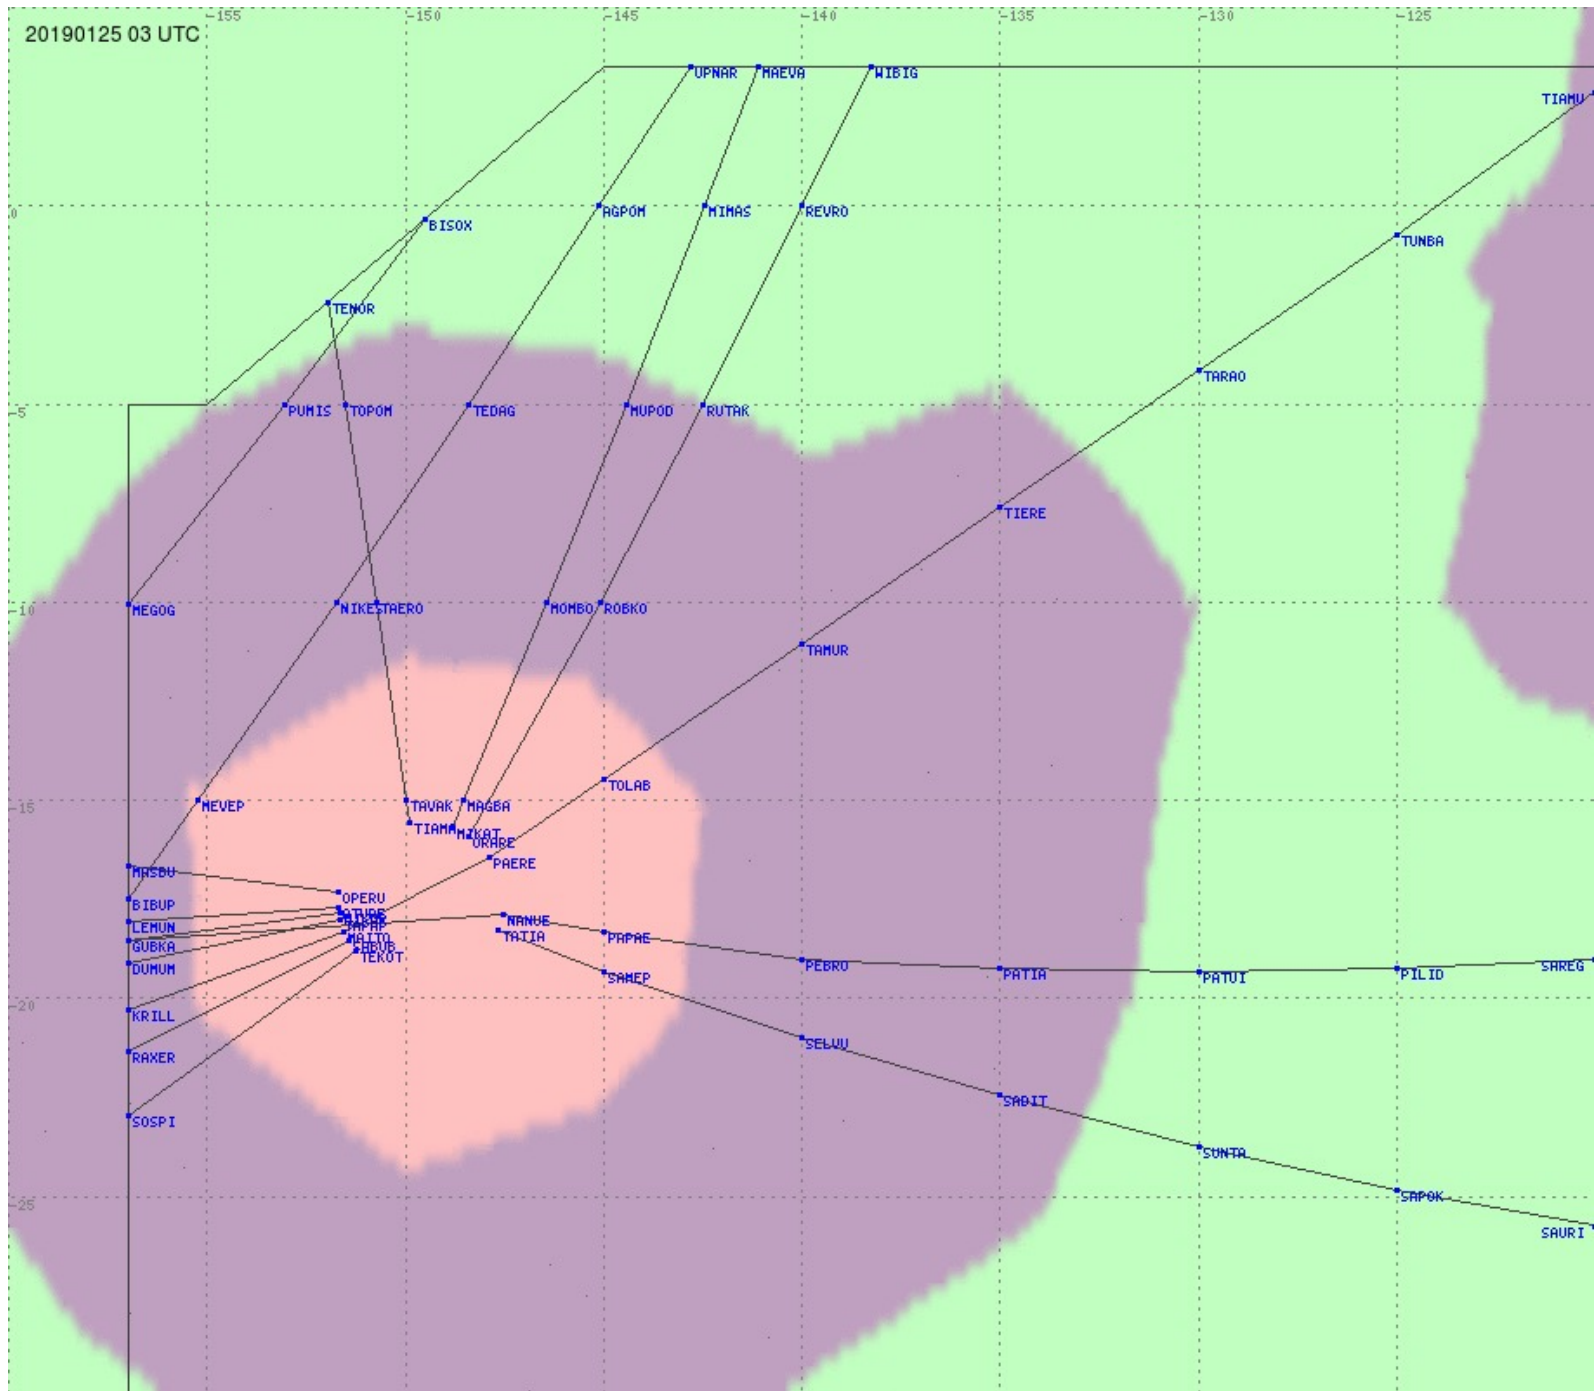

Tahiti FIR - HF Propag - 20190125

2.8 MHz
3.5 MHz
5.6 MHz
8.9 MHz
13.3 MHz
17.9 MHz
None

Tahiti FIR - HF Propag - 20190125

2.8 MHz 3.5 MHz 5.6 MHz 8.9 MHz 13.3 MHz 17.9 MHz None

Tahiti FIR - HF Propag - 20190125

2.8 MHz 3.5 MHz 5.6 MHz 8.9 MHz 13.3 MHz 17.9 MHz None

Tahiti FIR - HF Propag - 20190125

2.8 MHz 3.5 MHz 5.6 MHz 8.9 MHz 13.3 MHz 17.9 MHz None

Tahiti FIR - HF Propag - 20190125

2.8 MHz
3.5 MHz
5.6 MHz
8.9 MHz
13.3 MHz
17.9 MHz
None