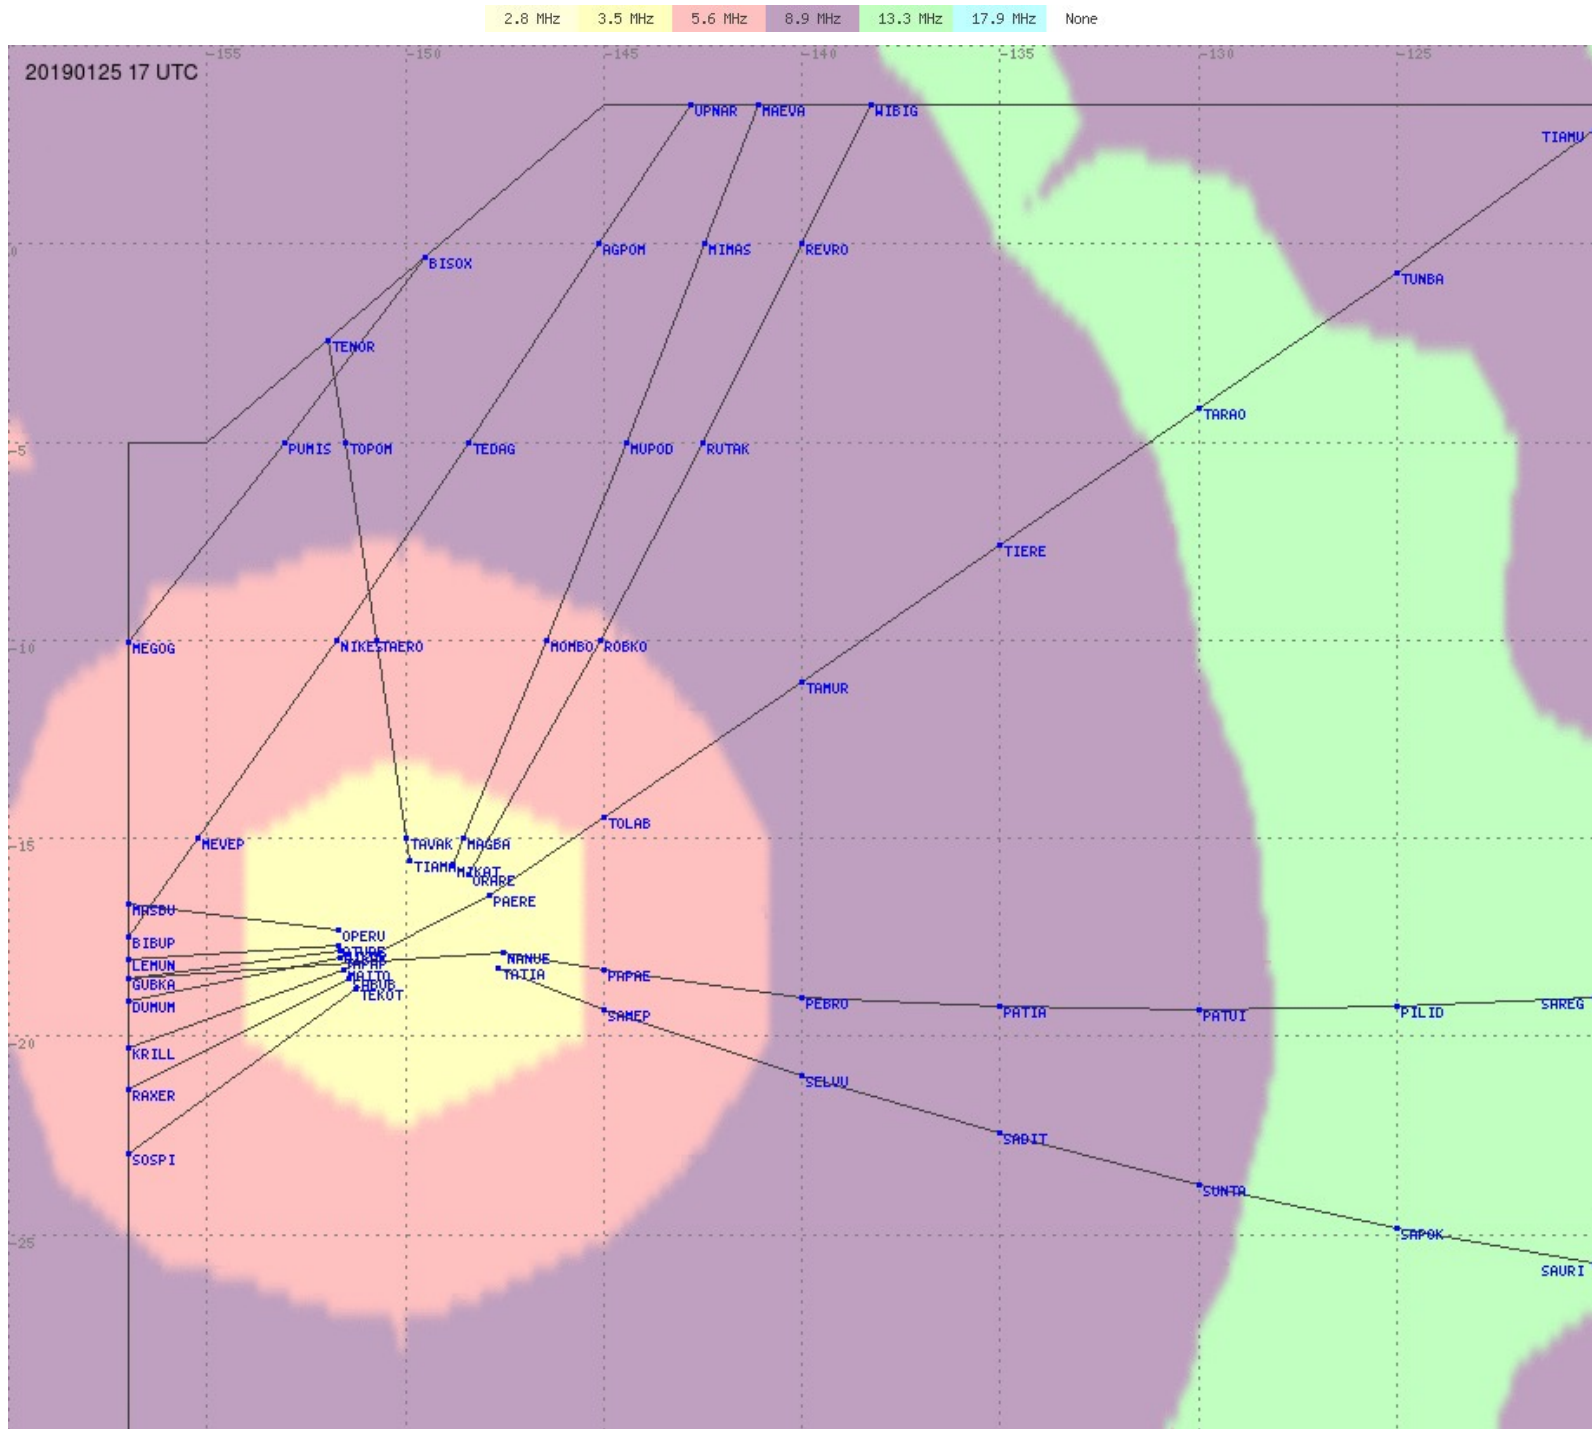

Tahiti FIR - HF Propag - 20190125

2.8 MHz 3.5 MHz 5.6 MHz 8.9 MHz 13.3 MHz 17.9 MHz None

Tahiti FIR - HF Propag - 20190125

2.8 MHz 3.5 MHz 5.6 MHz 8.9 MHz 13.3 MHz 17.9 MHz None

Tahiti FIR - HF Propag - 20190125

2.8 MHz 3.5 MHz 5.6 MHz 8.9 MHz 13.3 MHz 17.9 MHz None

Tahiti FIR - HF Propag - 20190125

Tahiti FIR - HF Propag - 20190125

Tahiti FIR - HF Propag - 20190125

2.8 MHz 3.5 MHz 5.6 MHz 8.9 MHz 13.3 MHz 17.9 MHz None