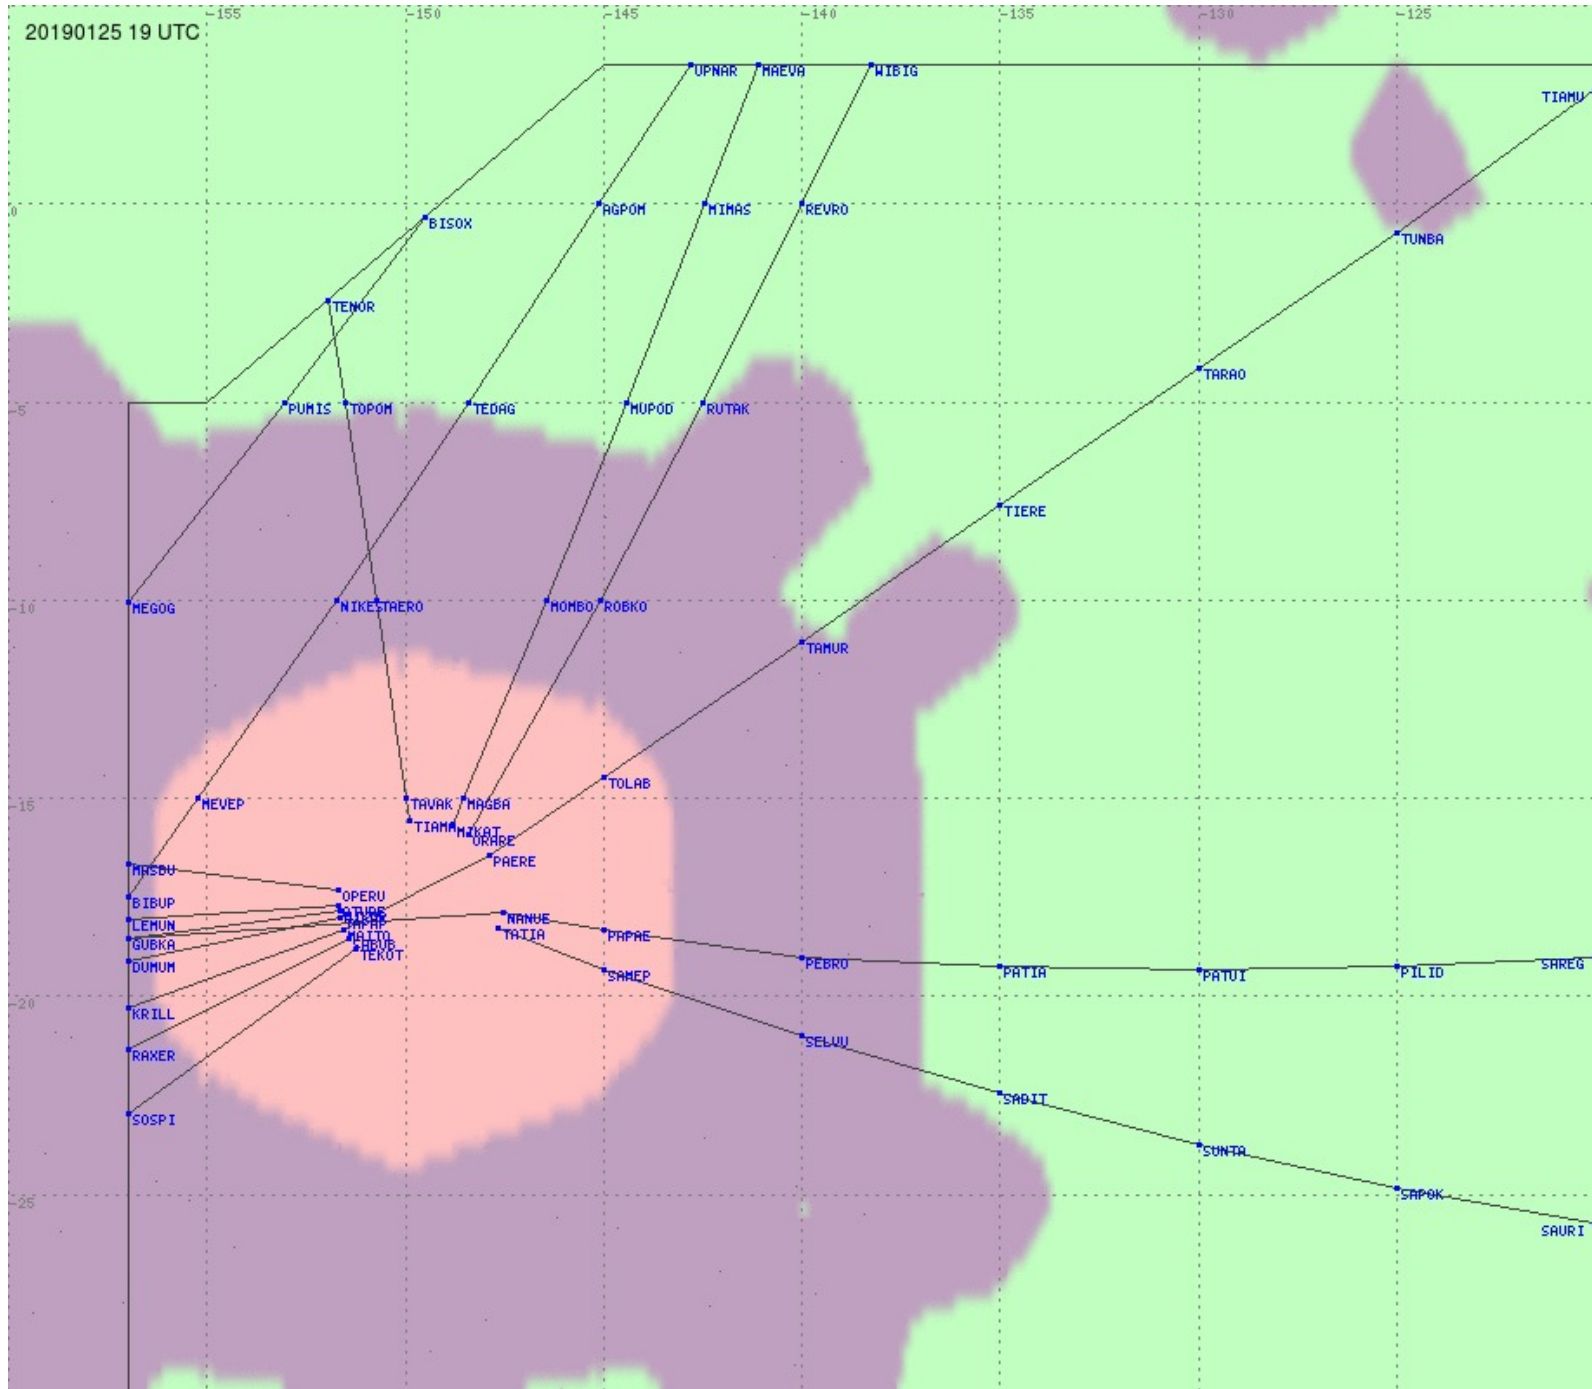

Tahiti FIR - HF Propag - 20190125

2.8 MHz
3.5 MHz
5.6 MHz
8.9 MHz
13.3 MHz
17.9 MHz
None

Tahiti FIR - HF Propag - 20190125

2.8 MHz 3.5 MHz 5.6 MHz 8.9 MHz 13.3 MHz 17.9 MHz None

Tahiti FIR - HF Propag - 20190125

2.8 MHz 3.5 MHz 5.6 MHz 8.9 MHz 13.3 MHz 17.9 MHz None

Tahiti FIR - HF Propag - 20190125

Tahiti FIR - HF Propag - 20190125

Tahiti FIR - HF Propag - 20190125

2.8 MHz 3.5 MHz 5.6 MHz 8.9 MHz 13.3 MHz 17.9 MHz None