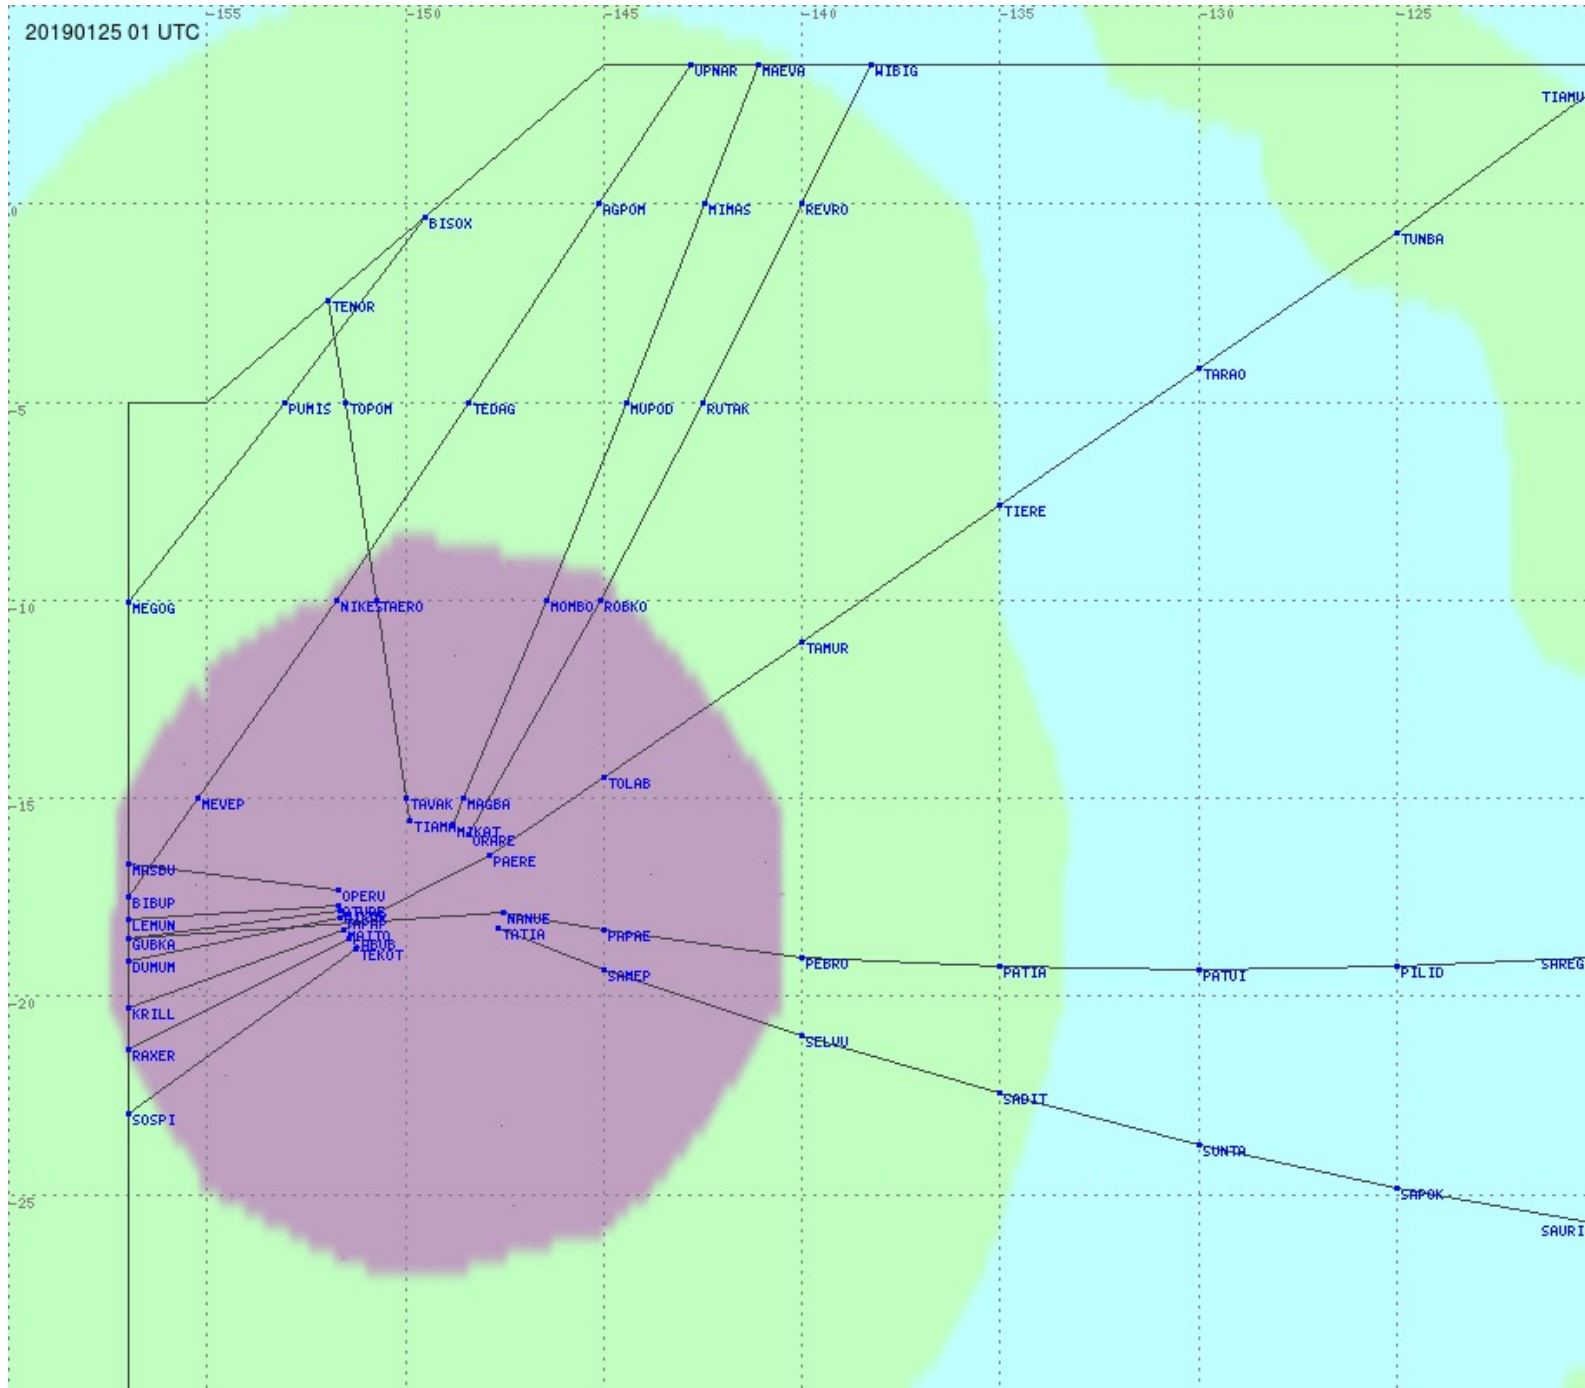

Tahiti FIR - HF Propag - 20190125

2.8 MHz
3.5 MHz
5.6 MHz
8.9 MHz
13.3 MHz
17.9 MHz
None

Tahiti FIR - HF Propag - 20190125

2.8 MHz 3.5 MHz 5.6 MHz 8.9 MHz 13.3 MHz 17.9 MHz None

Tahiti FIR - HF Propag - 20190125

2.8 MHz 3.5 MHz 5.6 MHz 8.9 MHz 13.3 MHz 17.9 MHz None

Tahiti FIR - HF Propag - 20190125

2.8 MHz 3.5 MHz 5.6 MHz 8.9 MHz 13.3 MHz 17.9 MHz None

Tahiti FIR - HF Propag - 20190125

2.8 MHz
3.5 MHz
5.6 MHz
8.9 MHz
13.3 MHz
17.9 MHz
None