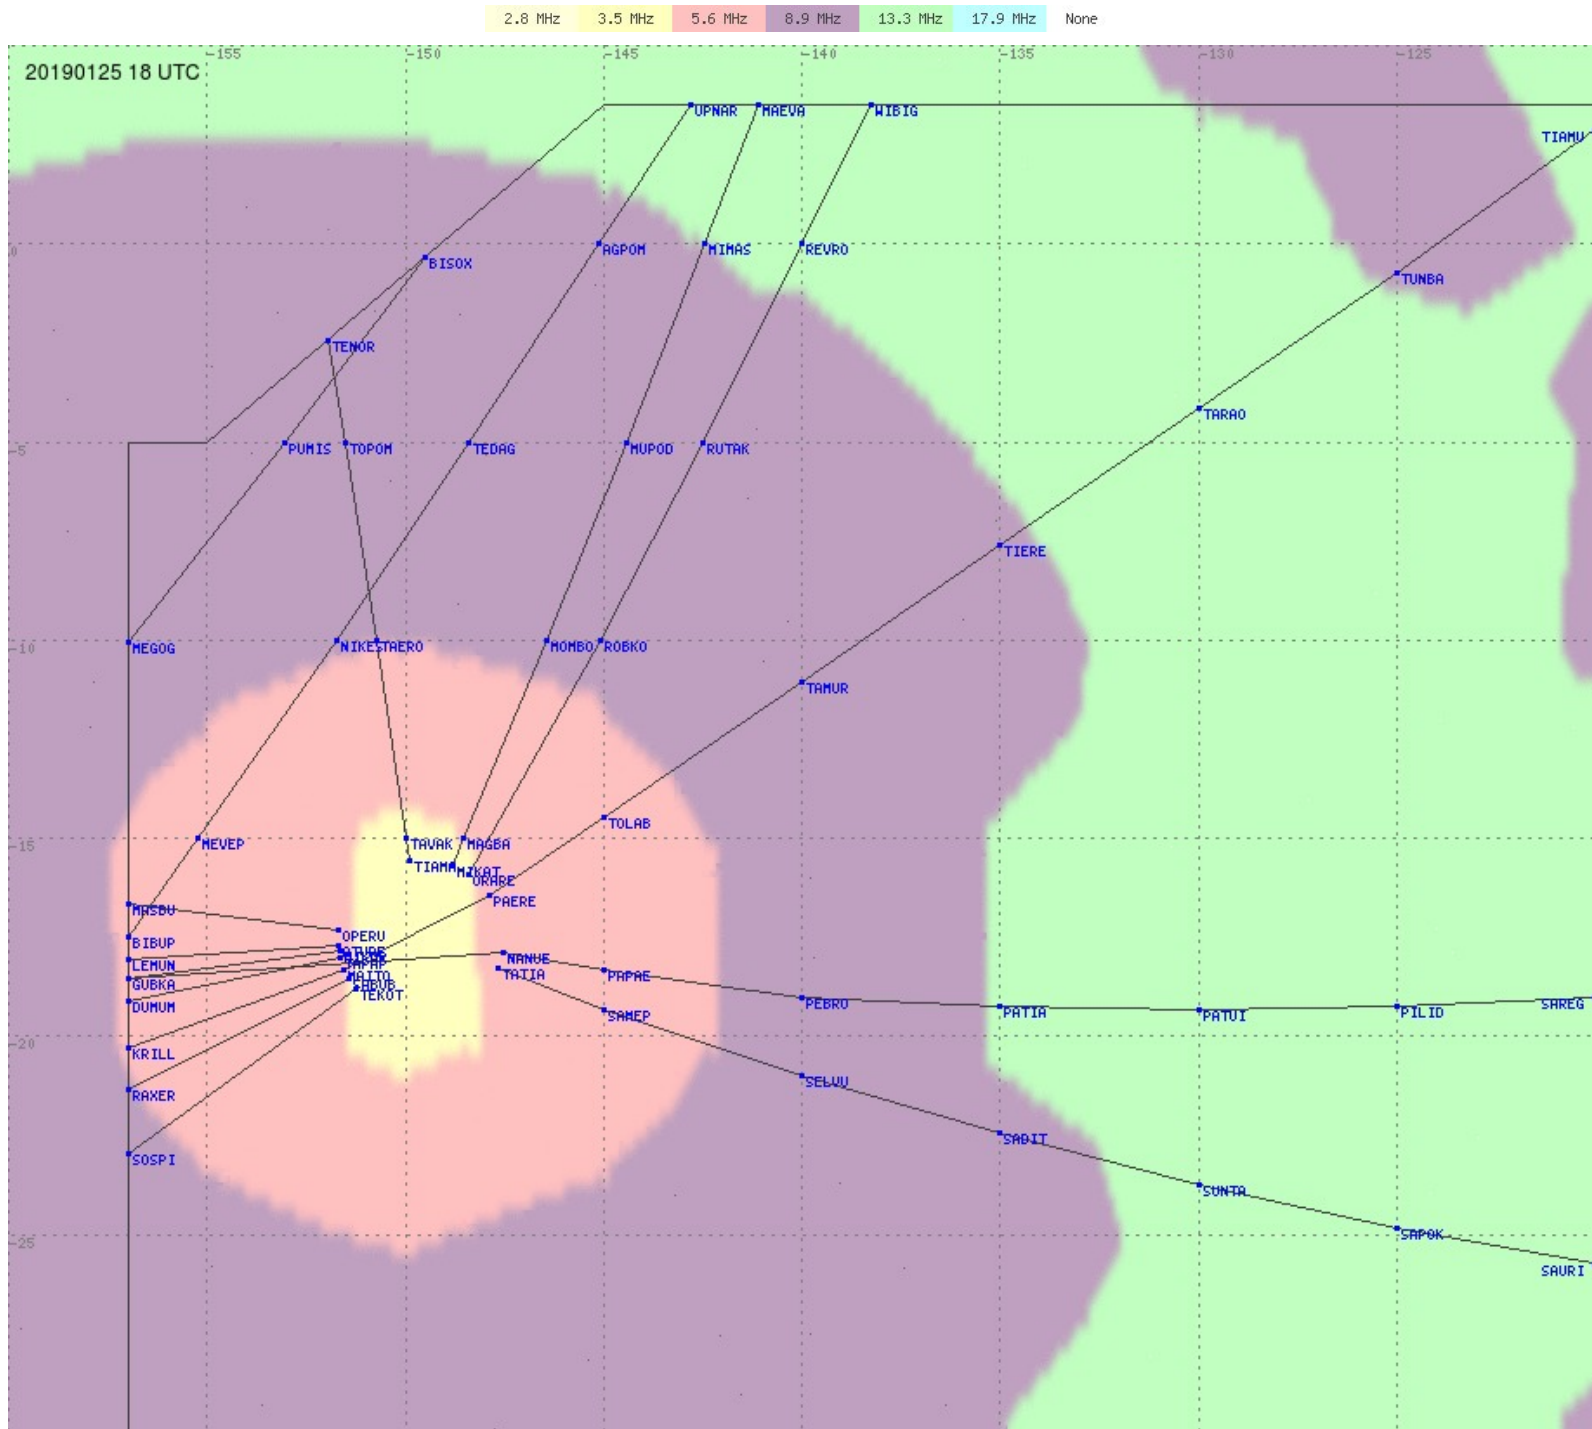

Tahiti FIR - HF Propag - 20190125

2.8 MHz 3.5 MHz 5.6 MHz 8.9 MHz 13.3 MHz 17.9 MHz None

Tahiti FIR - HF Propag - 20190125

2.8 MHz 3.5 MHz 5.6 MHz 8.9 MHz 13.3 MHz 17.9 MHz None

Tahiti FIR - HF Propag - 20190125

2.8 MHz 3.5 MHz 5.6 MHz 8.9 MHz 13.3 MHz 17.9 MHz None

Tahiti FIR - HF Propag - 20190125

Tahiti FIR - HF Propag - 20190125

Tahiti FIR - HF Propag - 20190125

2.8 MHz 3.5 MHz 5.6 MHz 8.9 MHz 13.3 MHz 17.9 MHz None