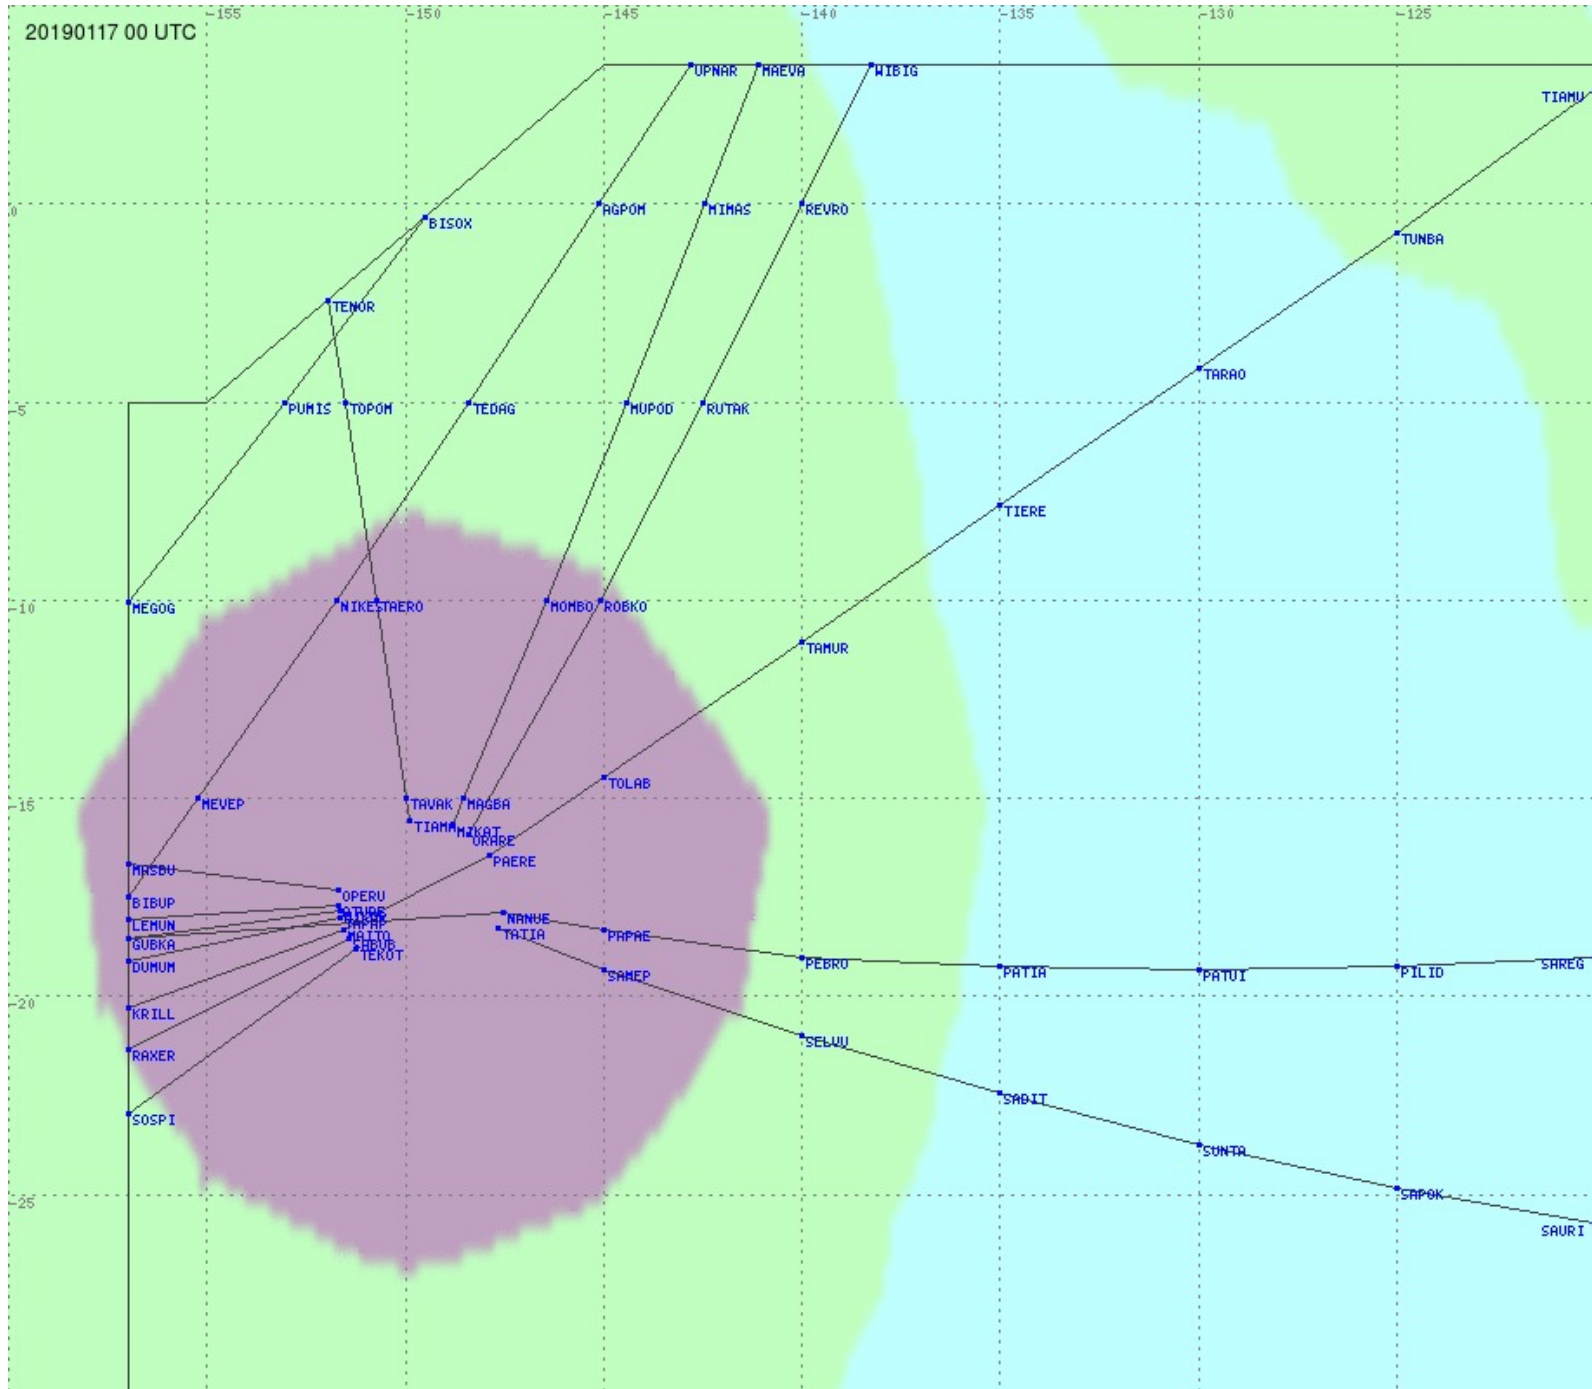

Tahiti FIR - HF Propag - 20190117

2.8 MHz
3.5 MHz
5.6 MHz
8.9 MHz
13.3 MHz
17.9 MHz
None

Tahiti FIR - HF Propag - 20190117

2.8 MHz 3.5 MHz 5.6 MHz 8.9 MHz 13.3 MHz 17.9 MHz None

Tahiti FIR - HF Propag - 20190117

2.8 MHz 3.5 MHz 5.6 MHz 8.9 MHz 13.3 MHz 17.9 MHz None

Tahiti FIR - HF Propag - 20190117

2.8 MHz 3.5 MHz 5.6 MHz 8.9 MHz 13.3 MHz 17.9 MHz None

Tahiti FIR - HF Propag - 20190117

2.8 MHz 3.5 MHz 5.6 MHz 8.9 MHz 13.3 MHz 17.9 MHz None