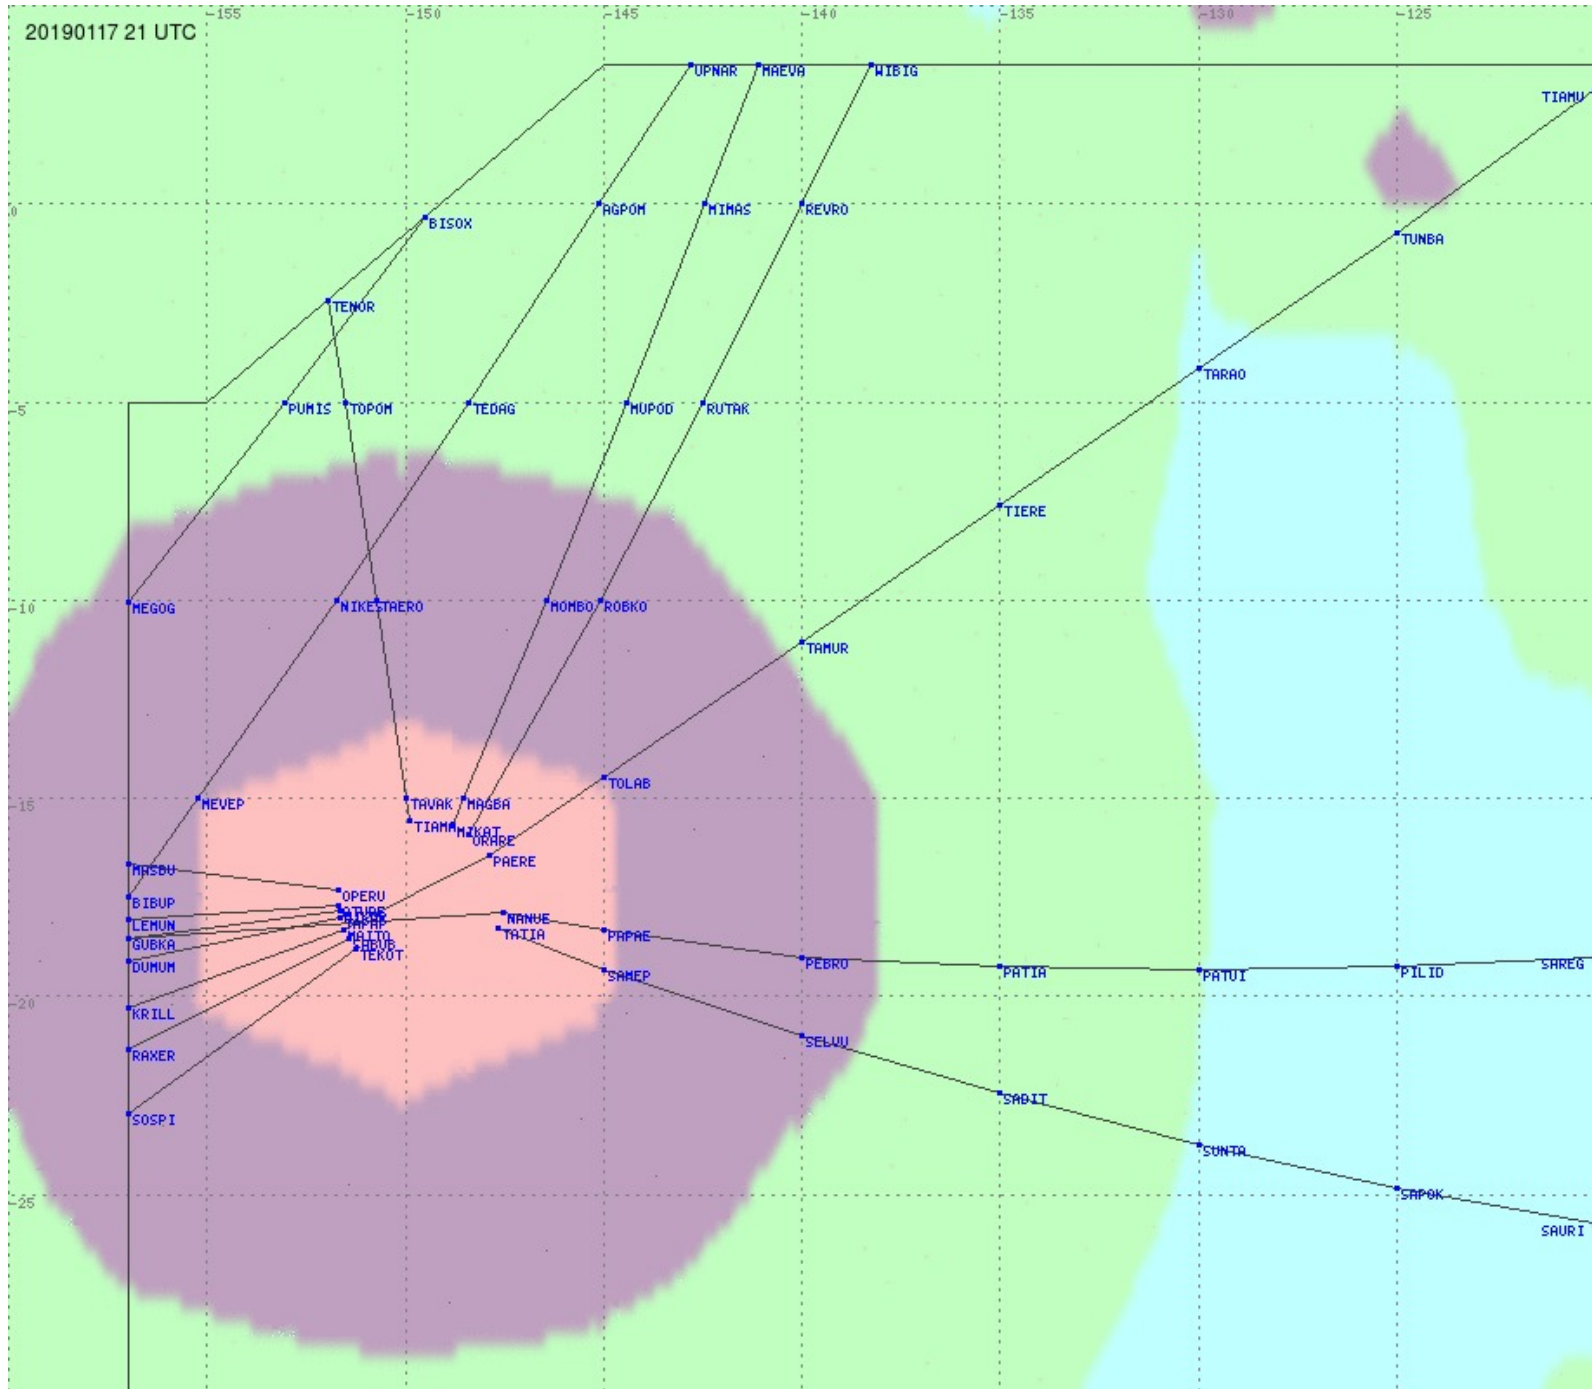

Tahiti FIR - HF Propag - 20190117

2.8 MHz
3.5 MHz
5.6 MHz
8.9 MHz
13.3 MHz
17.9 MHz
None

Tahiti FIR - HF Propag - 20190117

2.8 MHz 3.5 MHz 5.6 MHz 8.9 MHz 13.3 MHz 17.9 MHz None

Tahiti FIR - HF Propag - 20190117

2.8 MHz 3.5 MHz 5.6 MHz 8.9 MHz 13.3 MHz 17.9 MHz None

Tahiti FIR - HF Propag - 20190117

2.8 MHz 3.5 MHz 5.6 MHz 8.9 MHz 13.3 MHz 17.9 MHz None

Tahiti FIR - HF Propag - 20190117

2.8 MHz 3.5 MHz 5.6 MHz 8.9 MHz 13.3 MHz 17.9 MHz None

Tahiti FIR - HF Propag - 20190117

Tahiti FIR - HF Propag - 20190117

Tahiti FIR - HF Propag - 20190117

Tahiti FIR - HF Propag - 20190117

Tahiti FIR - HF Propag - 20190117

2.8 MHz 3.5 MHz 5.6 MHz 8.9 MHz 13.3 MHz 17.9 MHz None