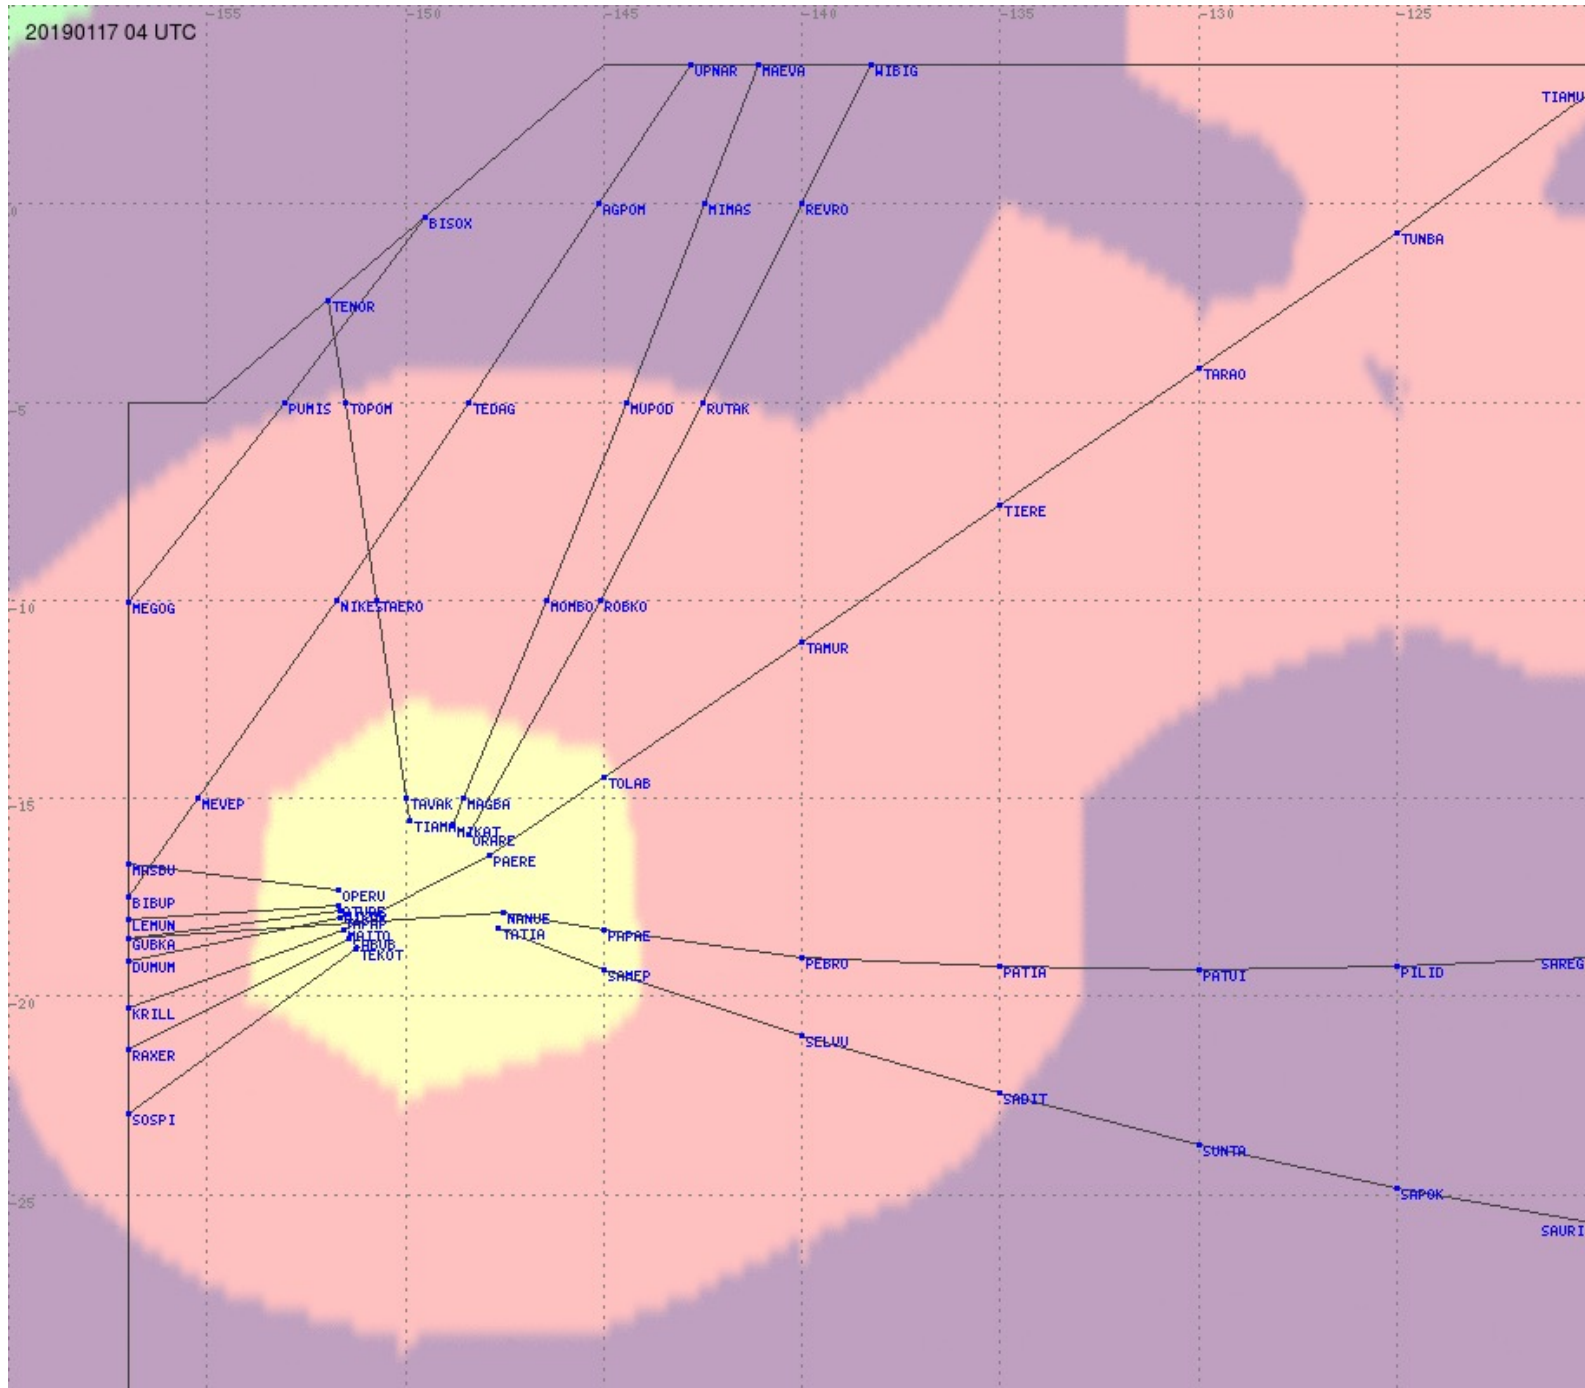

Tahiti FIR - HF Propag - 20190117

2.8 MHz
3.5 MHz
5.6 MHz
8.9 MHz
13.3 MHz
17.9 MHz
None

Tahiti FIR - HF Propag - 20190117

2.8 MHz 3.5 MHz 5.6 MHz 8.9 MHz 13.3 MHz 17.9 MHz None

Tahiti FIR - HF Propag - 20190117

2.8 MHz 3.5 MHz 5.6 MHz 8.9 MHz 13.3 MHz 17.9 MHz None

Tahiti FIR - HF Propag - 20190117

2.8 MHz 3.5 MHz 5.6 MHz 8.9 MHz 13.3 MHz 17.9 MHz None

Tahiti FIR - HF Propag - 20190117

2.8 MHz 3.5 MHz 5.6 MHz 8.9 MHz 13.3 MHz 17.9 MHz None