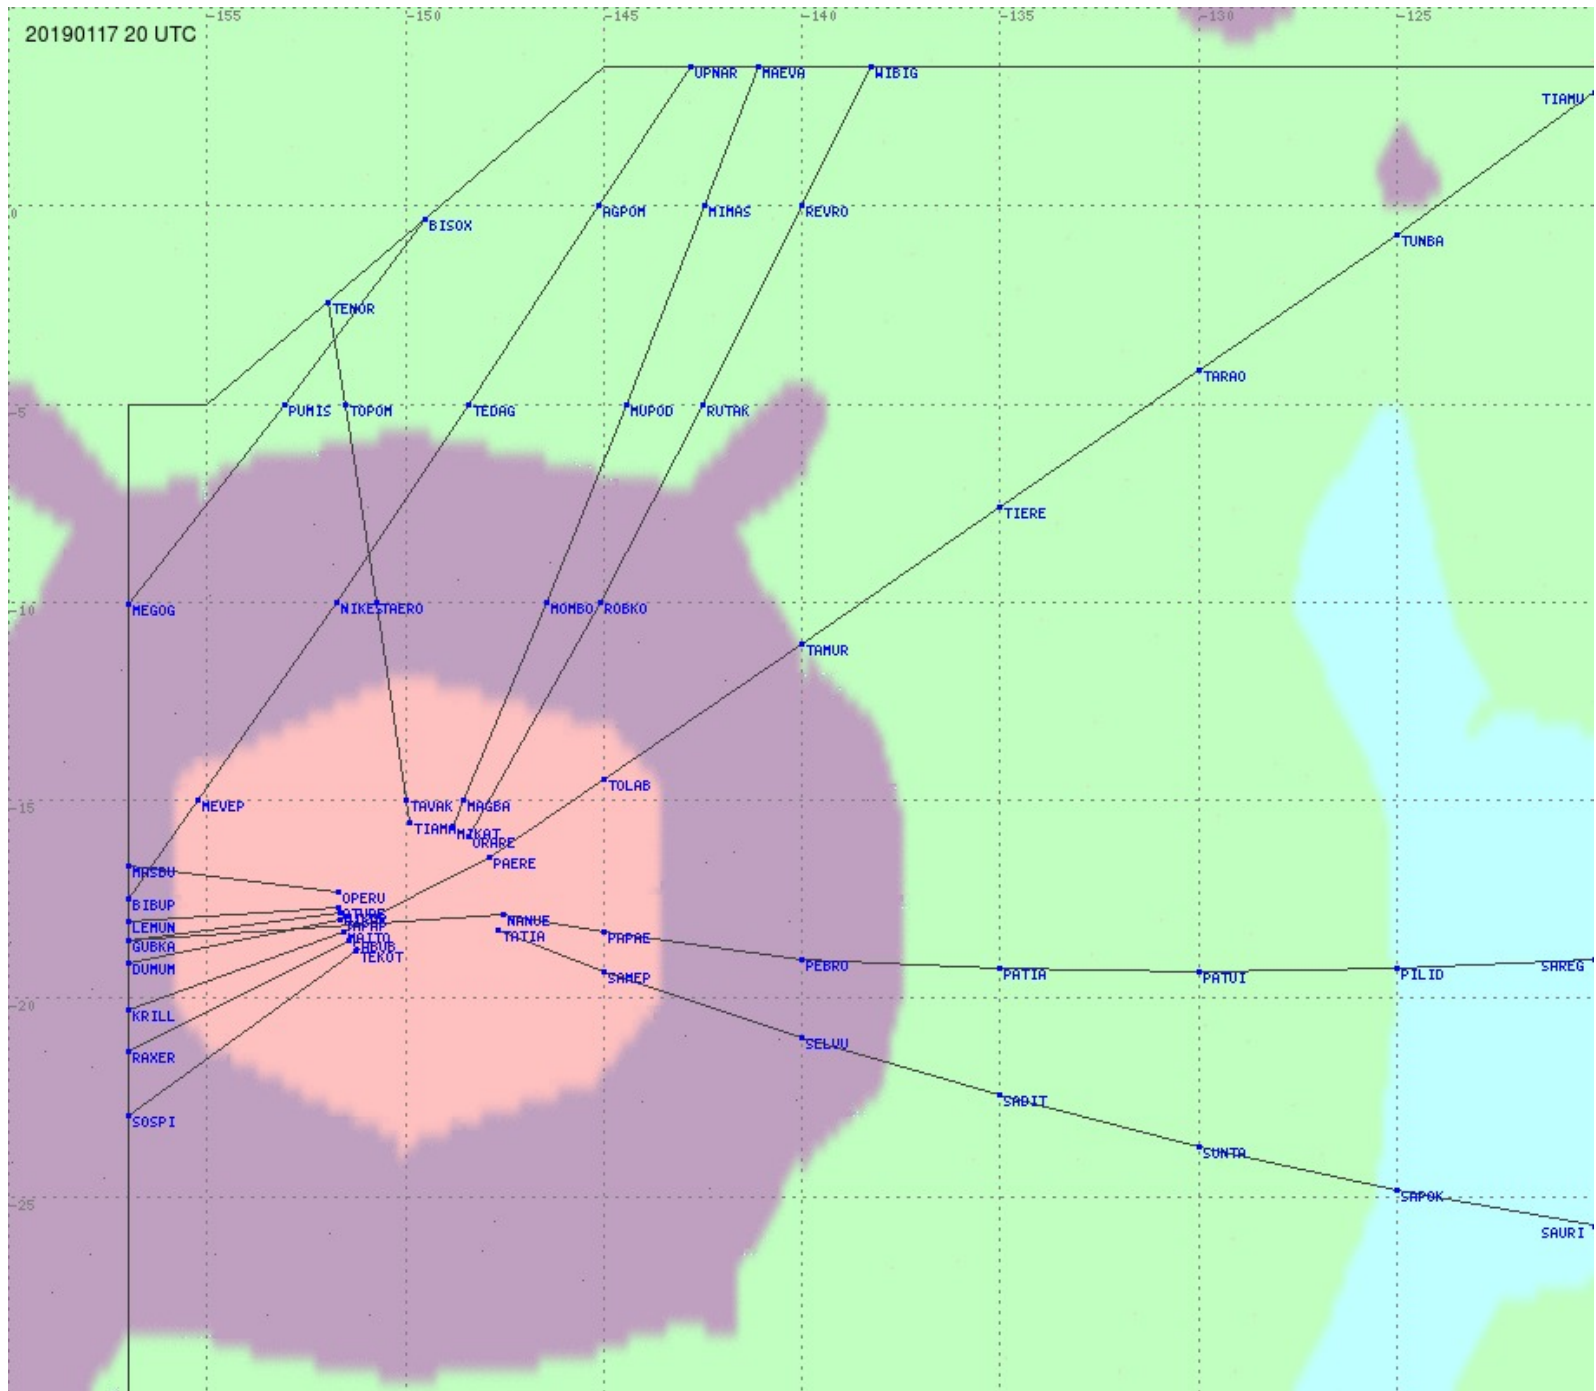

Tahiti FIR - HF Propag - 20190117

2.8 MHz   3.5 MHz   5.6 MHz   8.9 MHz   13.3 MHz   17.9 MHz   None