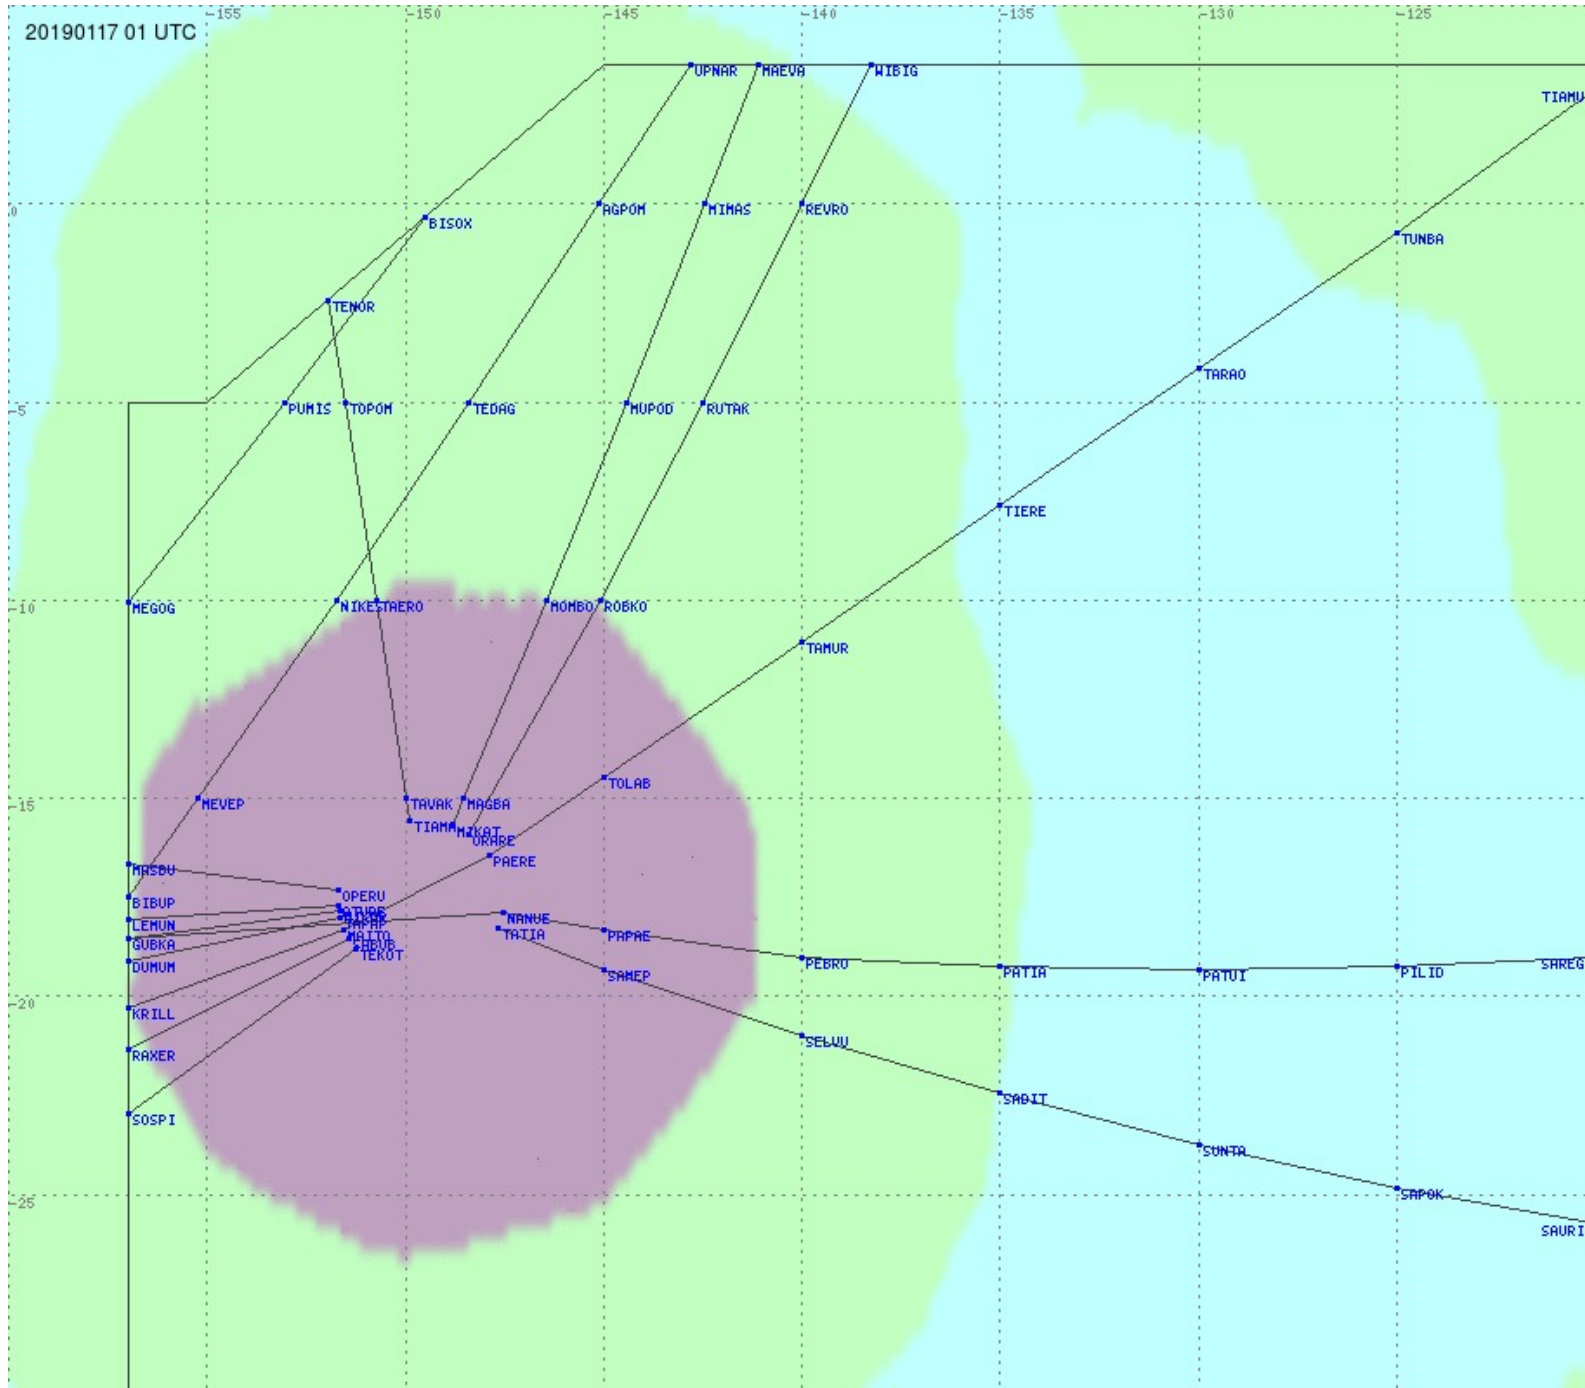

Tahiti FIR - HF Propag - 20190117

2.8 MHz
3.5 MHz
5.6 MHz
8.9 MHz
13.3 MHz
17.9 MHz
None

Tahiti FIR - HF Propag - 20190117

2.8 MHz 3.5 MHz 5.6 MHz 8.9 MHz 13.3 MHz 17.9 MHz None

Tahiti FIR - HF Propag - 20190117

2.8 MHz 3.5 MHz 5.6 MHz 8.9 MHz 13.3 MHz 17.9 MHz None

Tahiti FIR - HF Propag - 20190117

2.8 MHz 3.5 MHz 5.6 MHz 8.9 MHz 13.3 MHz 17.9 MHz None

Tahiti FIR - HF Propag - 20190117

2.8 MHz 3.5 MHz 5.6 MHz 8.9 MHz 13.3 MHz 17.9 MHz None