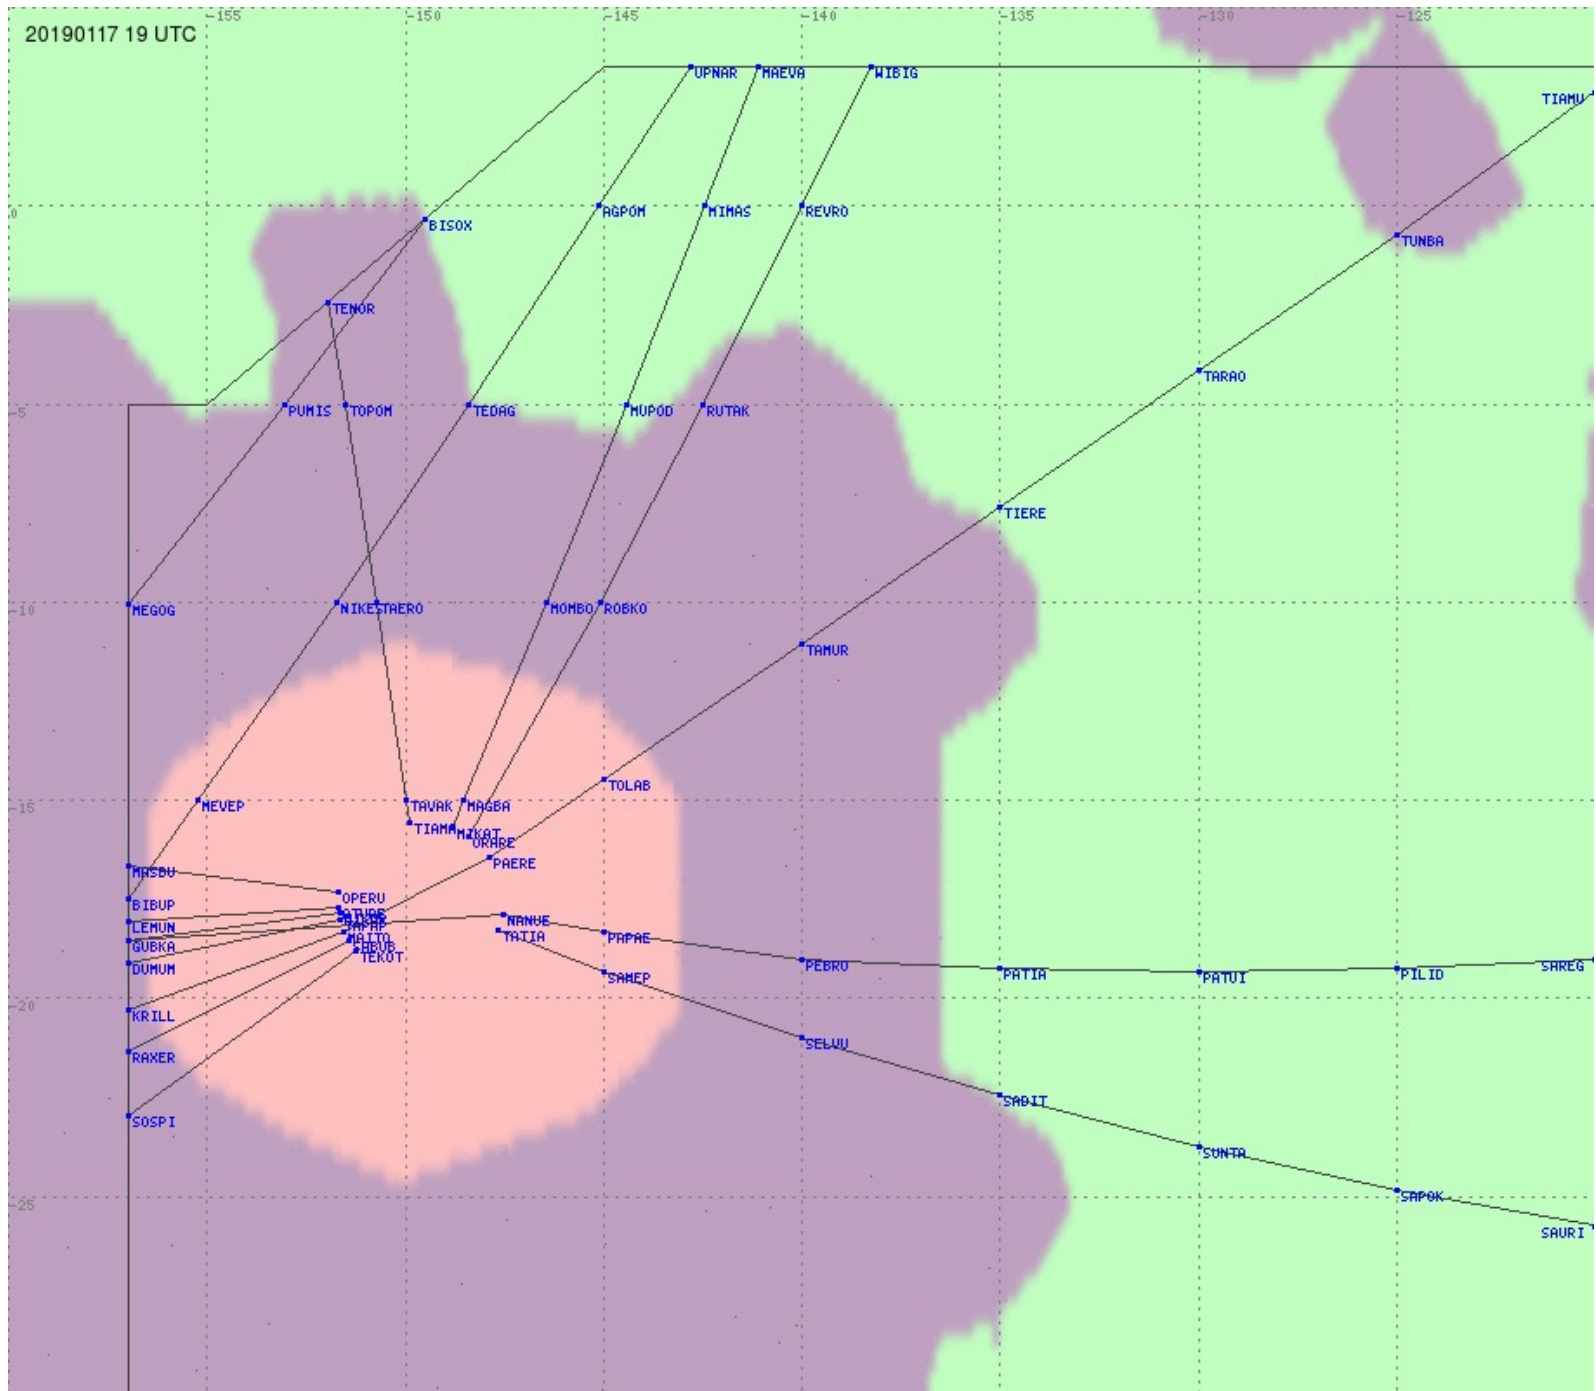

Tahiti FIR - HF Propag - 20190117

2.8 MHz   3.5 MHz   5.6 MHz   8.9 MHz   13.3 MHz   17.9 MHz   None