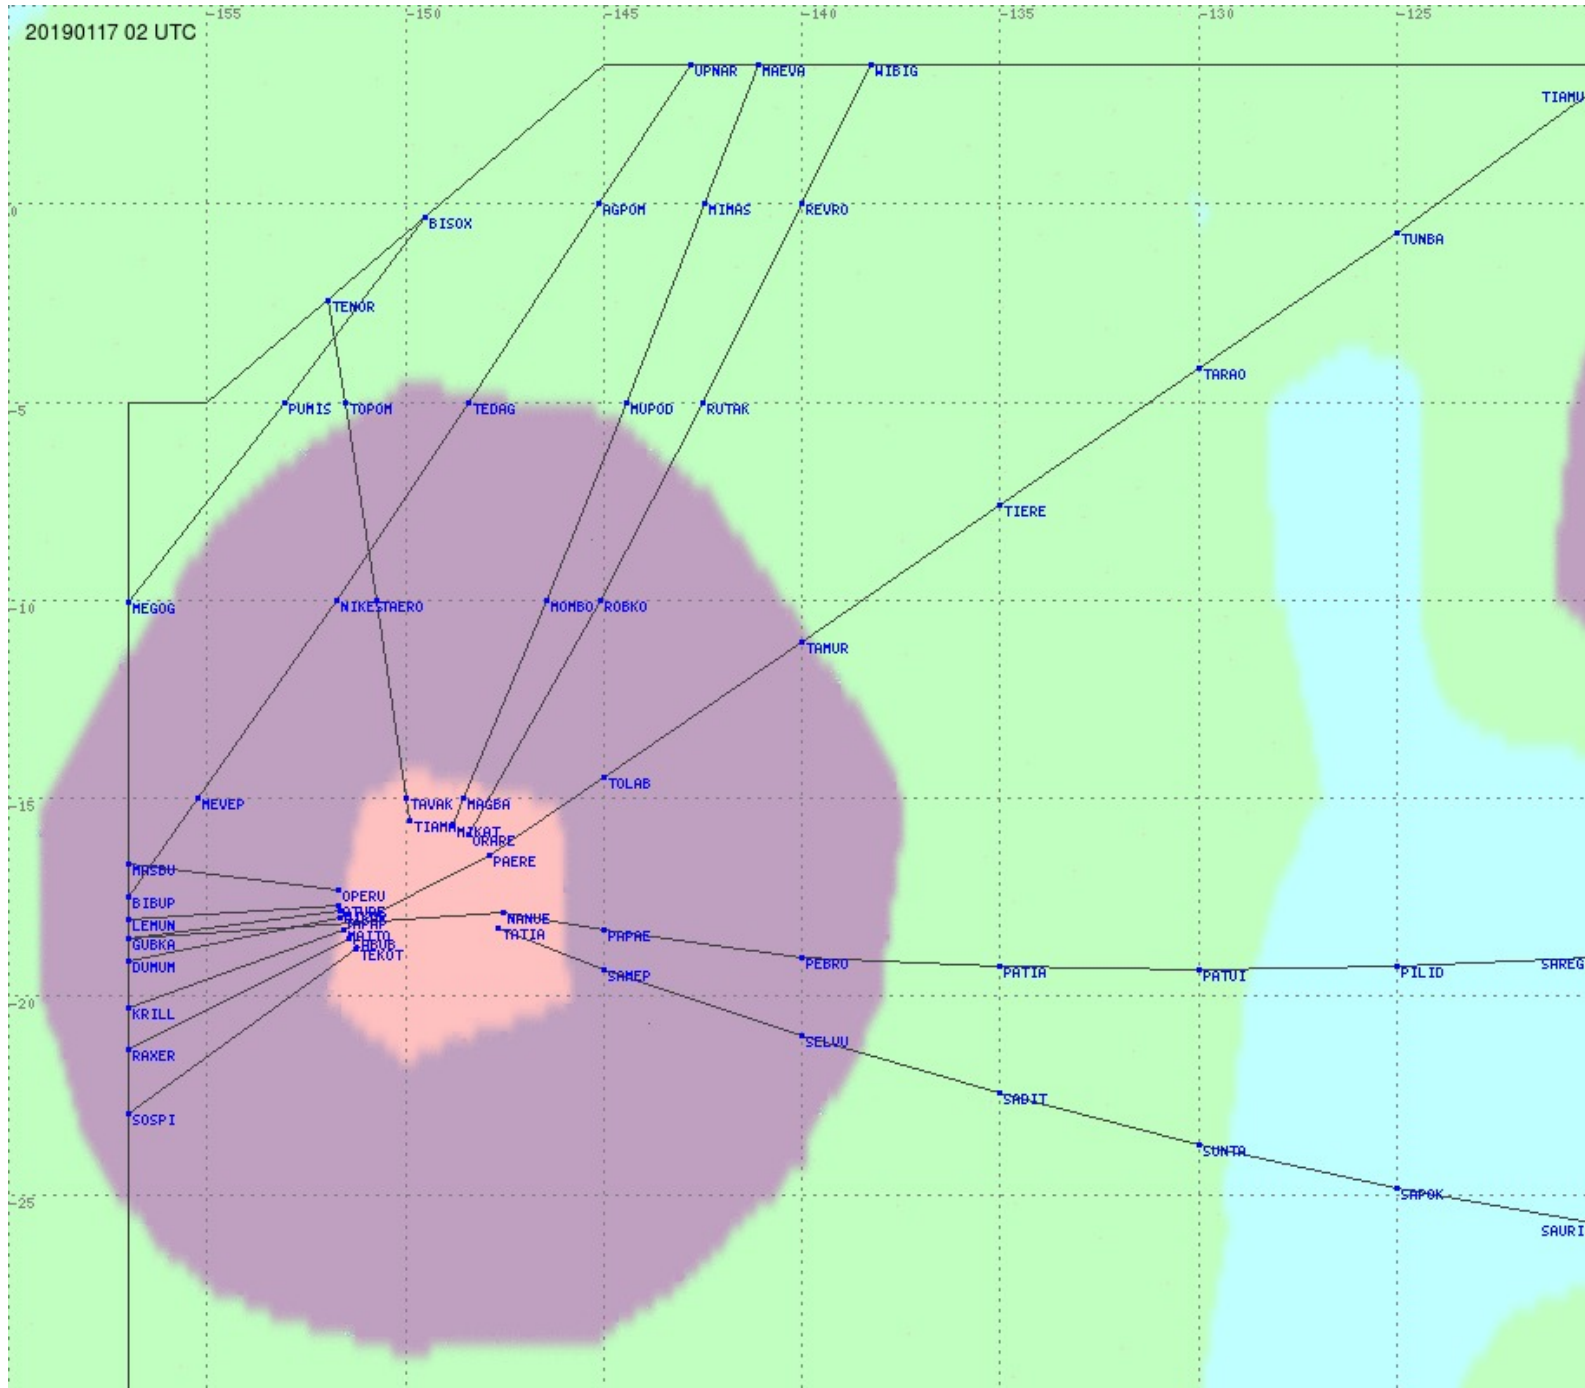

Tahiti FIR - HF Propag - 20190117

2.8 MHz
3.5 MHz
5.6 MHz
8.9 MHz
13.3 MHz
17.9 MHz
None

Tahiti FIR - HF Propag - 20190117

2.8 MHz 3.5 MHz 5.6 MHz 8.9 MHz 13.3 MHz 17.9 MHz None

Tahiti FIR - HF Propag - 20190117

2.8 MHz 3.5 MHz 5.6 MHz 8.9 MHz 13.3 MHz 17.9 MHz None

Tahiti FIR - HF Propag - 20190117

2.8 MHz 3.5 MHz 5.6 MHz 8.9 MHz 13.3 MHz 17.9 MHz None

Tahiti FIR - HF Propag - 20190117

2.8 MHz 3.5 MHz 5.6 MHz 8.9 MHz 13.3 MHz 17.9 MHz None