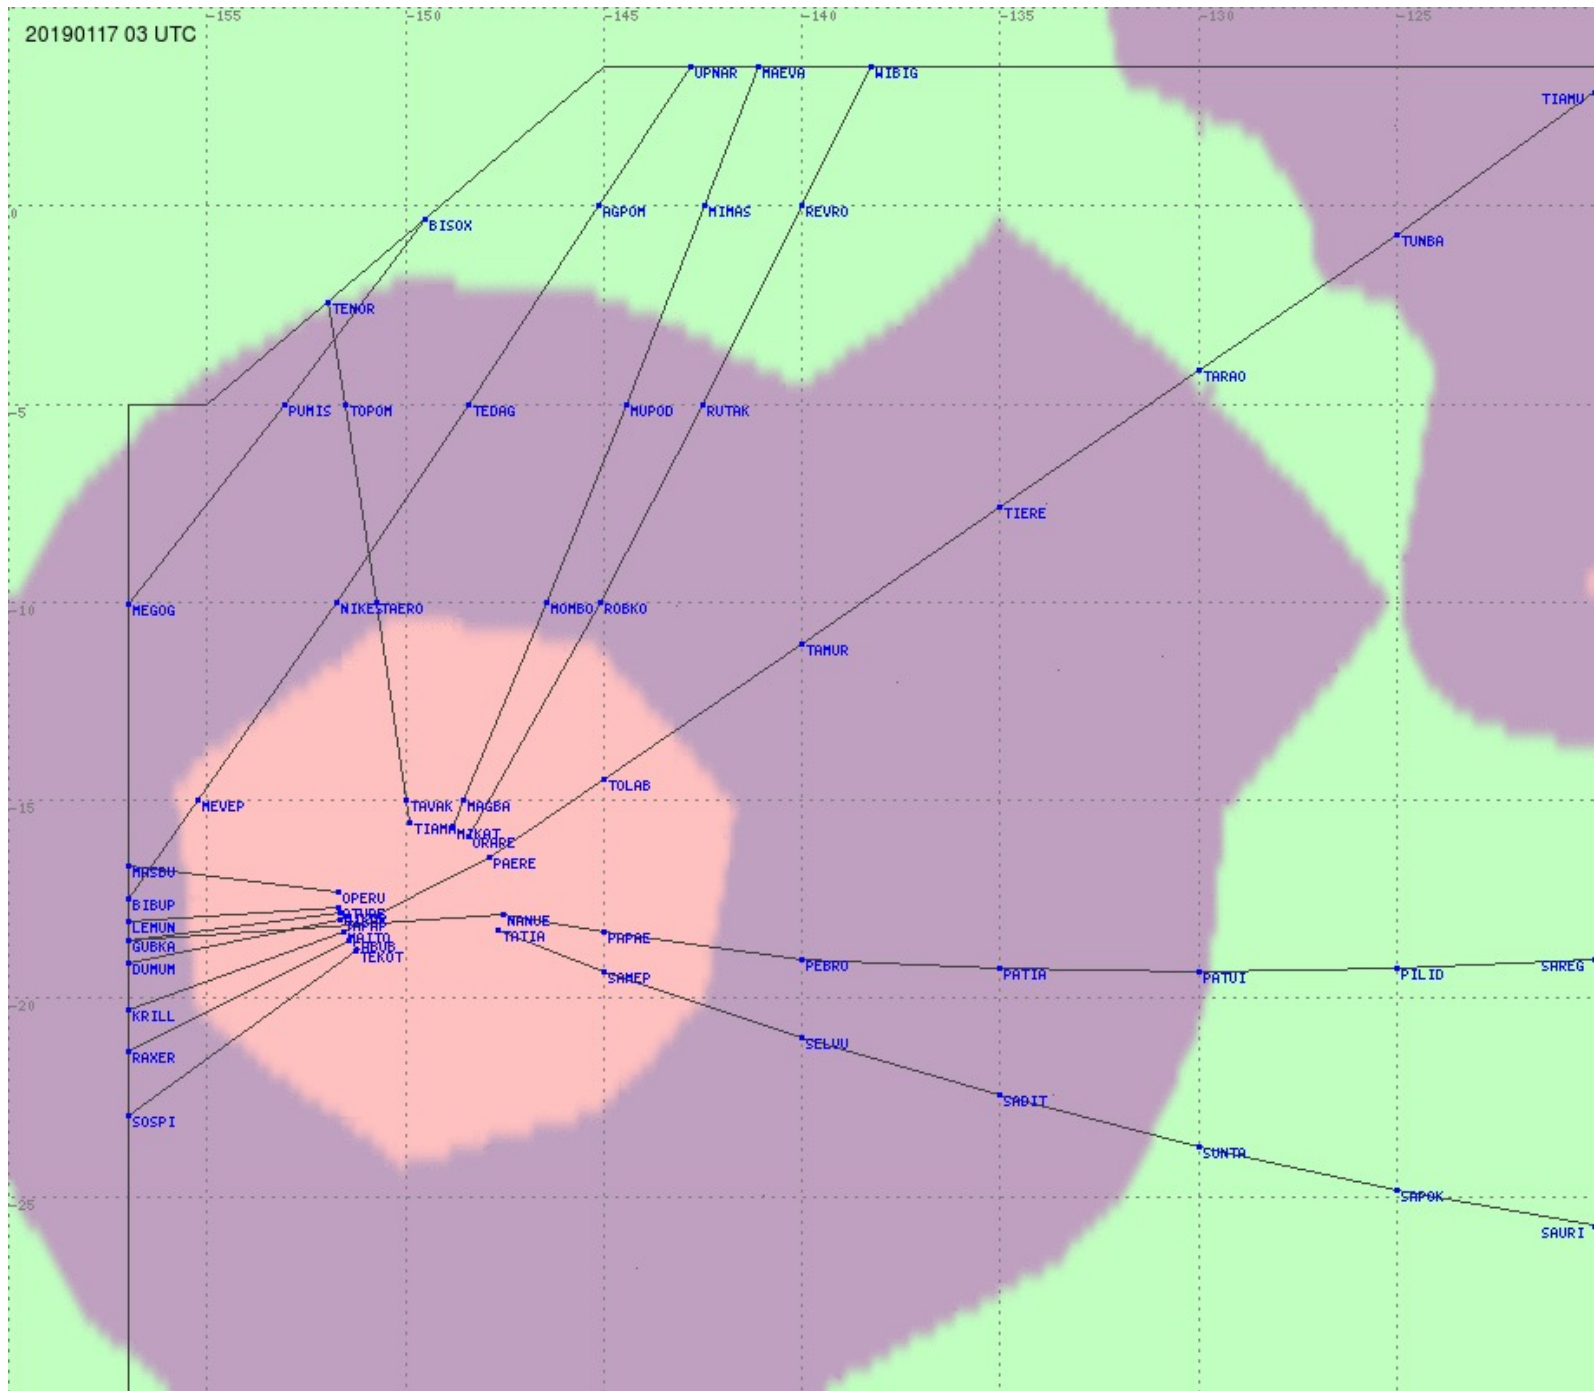

Tahiti FIR - HF Propag - 20190117

2.8 MHz
3.5 MHz
5.6 MHz
8.9 MHz
13.3 MHz
17.9 MHz
None

Tahiti FIR - HF Propag - 20190117

2.8 MHz 3.5 MHz 5.6 MHz 8.9 MHz 13.3 MHz 17.9 MHz None

Tahiti FIR - HF Propag - 20190117

2.8 MHz 3.5 MHz 5.6 MHz 8.9 MHz 13.3 MHz 17.9 MHz None

Tahiti FIR - HF Propag - 20190117

2.8 MHz 3.5 MHz 5.6 MHz 8.9 MHz 13.3 MHz 17.9 MHz None

Tahiti FIR - HF Propag - 20190117

2.8 MHz 3.5 MHz 5.6 MHz 8.9 MHz 13.3 MHz 17.9 MHz None