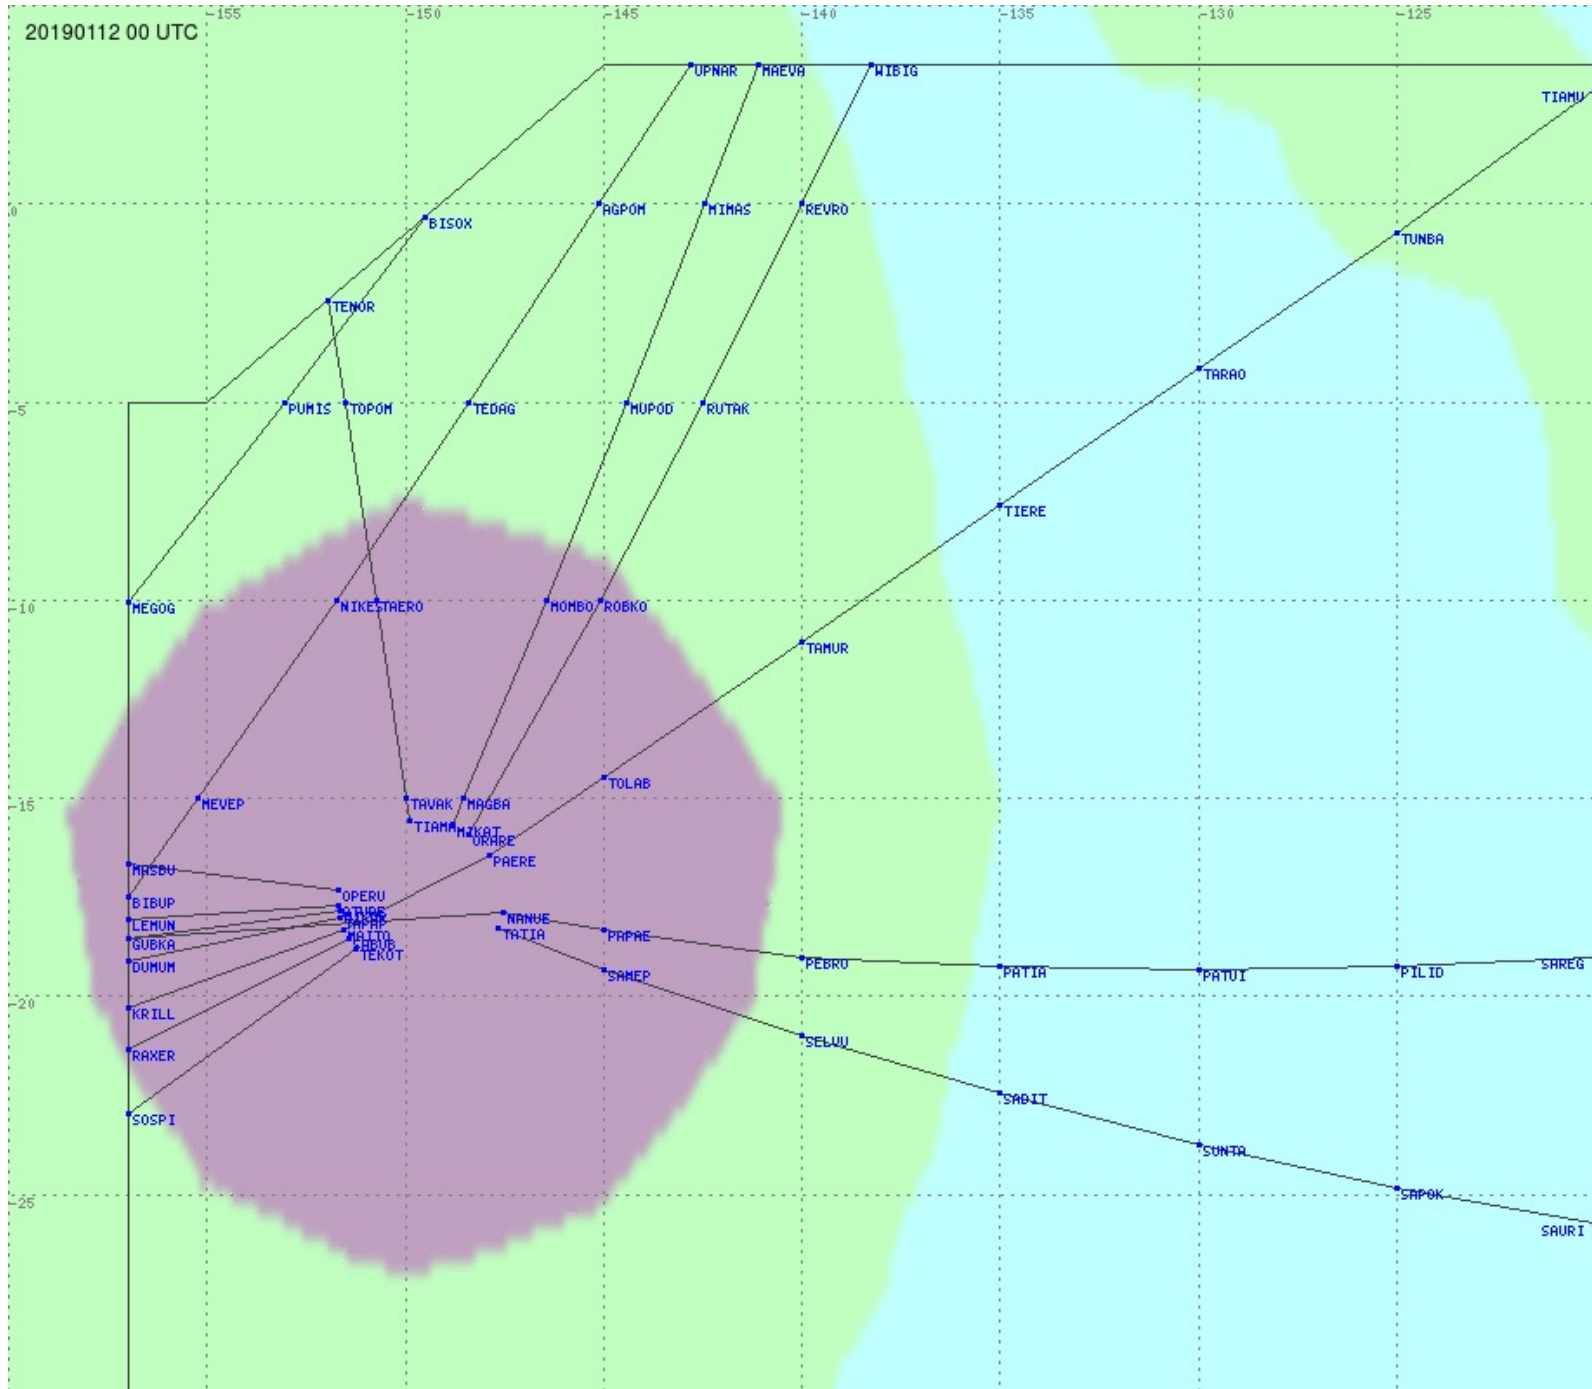

Tahiti FIR - HF Propag - 20190112

2.8 MHz 3.5 MHz 5.6 MHz 8.9 MHz 13.3 MHz 17.9 MHz None

Tahiti FIR - HF Propag - 20190112

2.8 MHz 3.5 MHz 5.6 MHz 8.9 MHz 13.3 MHz 17.9 MHz None

Tahiti FIR - HF Propag - 20190112

2.8 MHz 3.5 MHz 5.6 MHz 8.9 MHz 13.3 MHz 17.9 MHz None

Tahiti FIR - HF Propag - 20190112

2.8 MHz 3.5 MHz 5.6 MHz 8.9 MHz 13.3 MHz 17.9 MHz None

Tahiti FIR - HF Propag - 20190112

Tahiti FIR - HF Propag - 20190112