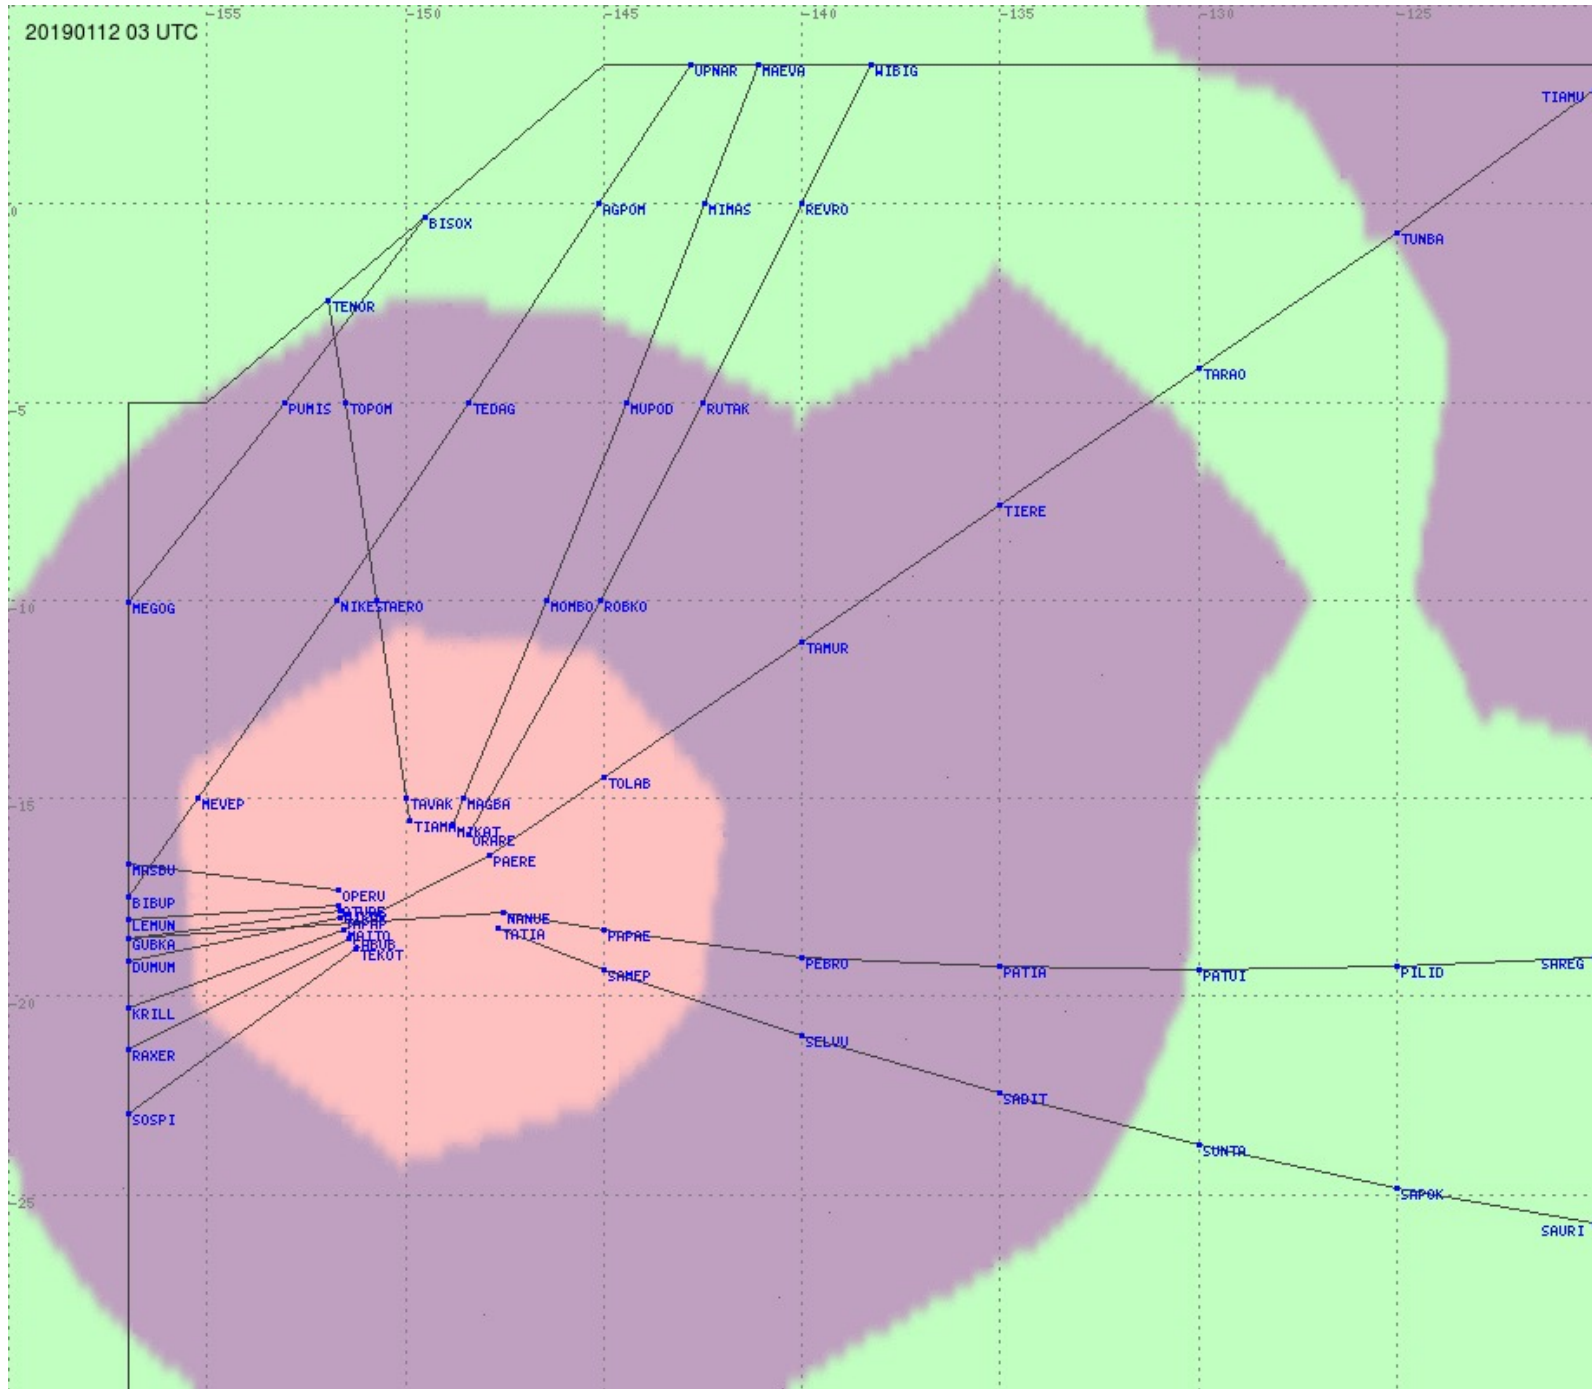

Tahiti FIR - HF Propag - 20190112

2.8 MHz 3.5 MHz 5.6 MHz 8.9 MHz 13.3 MHz 17.9 MHz None

Tahiti FIR - HF Propag - 20190112

2.8 MHz 3.5 MHz 5.6 MHz 8.9 MHz 13.3 MHz 17.9 MHz None

Tahiti FIR - HF Propag - 20190112

2.8 MHz 3.5 MHz 5.6 MHz 8.9 MHz 13.3 MHz 17.9 MHz None

Tahiti FIR - HF Propag - 20190112

2.8 MHz 3.5 MHz 5.6 MHz 8.9 MHz 13.3 MHz 17.9 MHz None

Tahiti FIR - HF Propag - 20190112

Tahiti FIR - HF Propag - 20190112