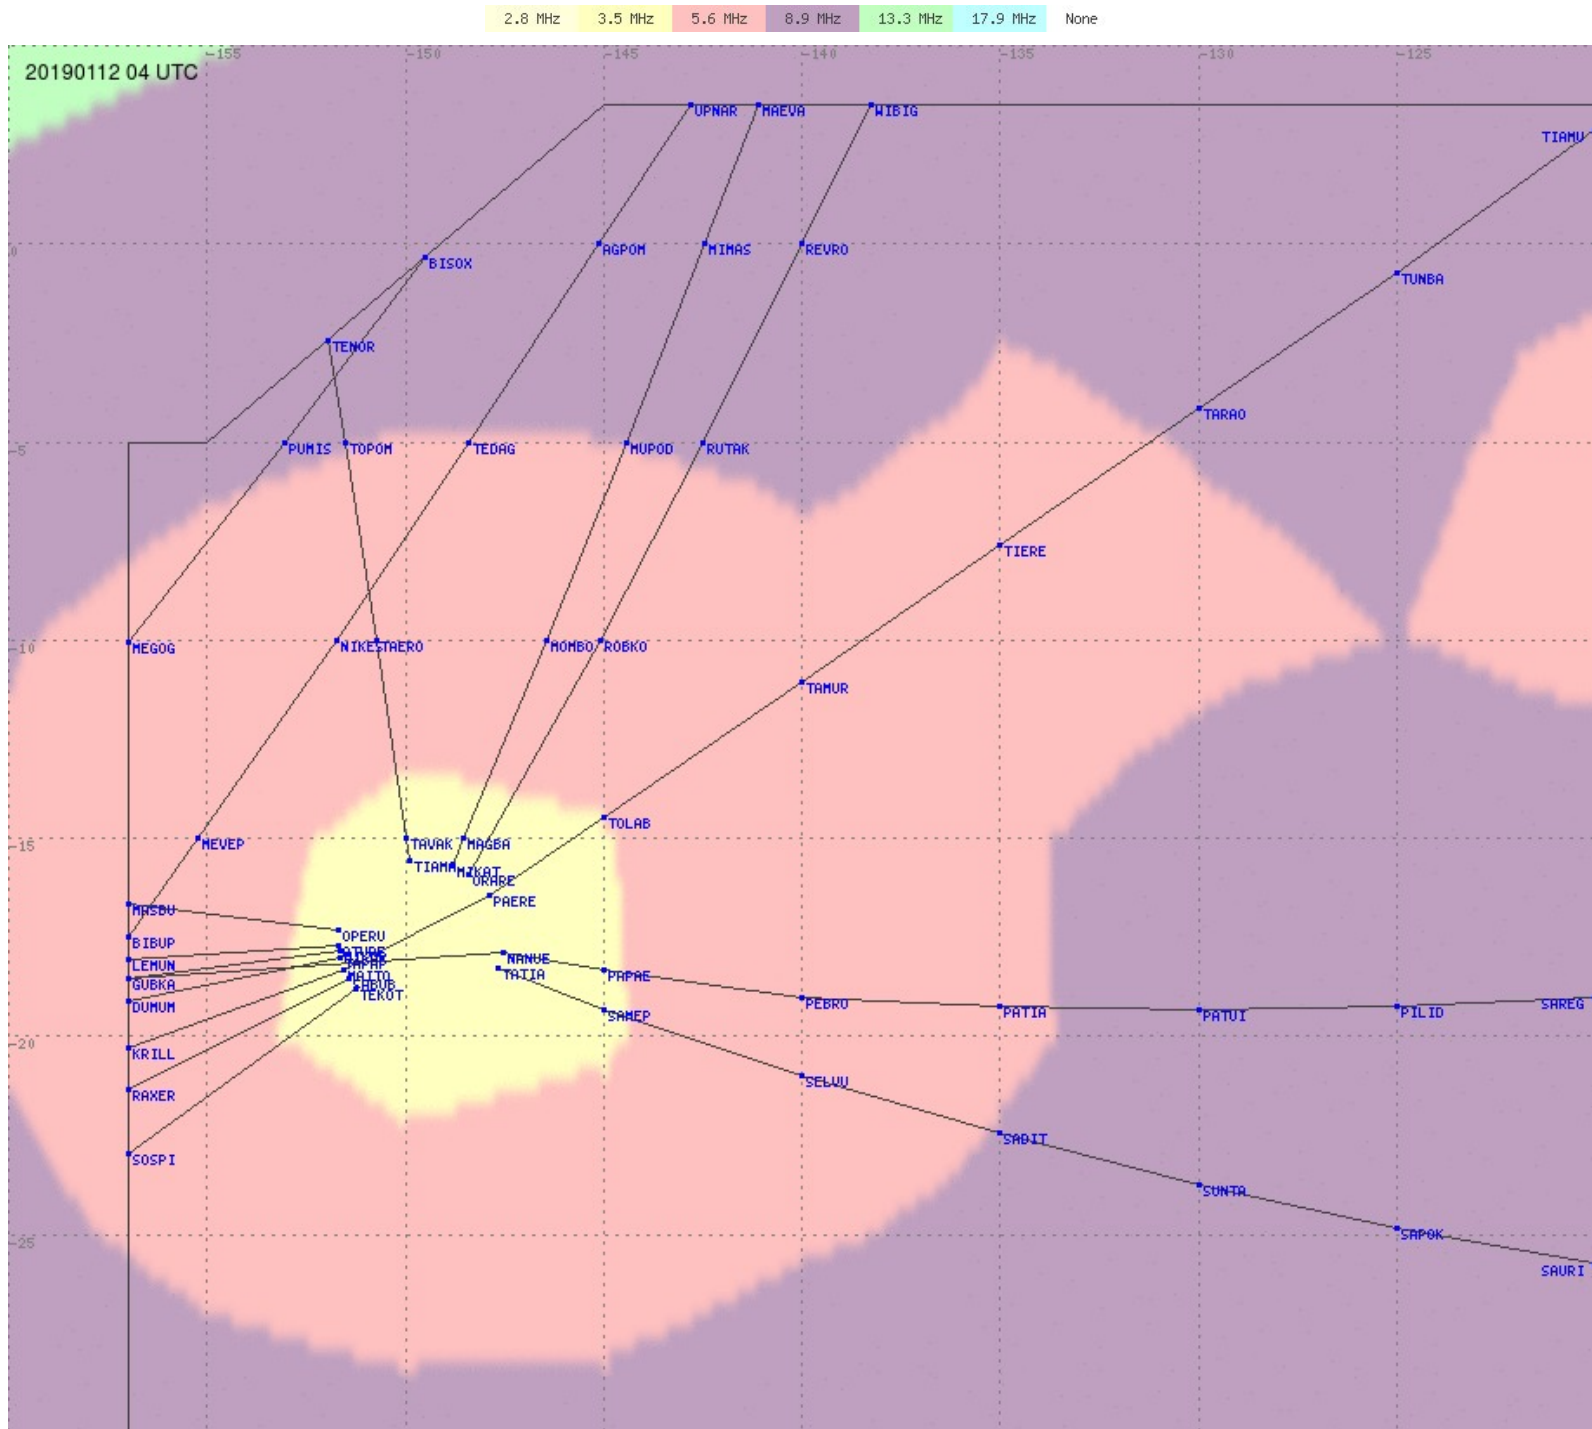

Tahiti FIR - HF Propag - 20190112

2.8 MHz 3.5 MHz 5.6 MHz 8.9 MHz 13.3 MHz 17.9 MHz None

Tahiti FIR - HF Propag - 20190112

2.8 MHz 3.5 MHz 5.6 MHz 8.9 MHz 13.3 MHz 17.9 MHz None

Tahiti FIR - HF Propag - 20190112

2.8 MHz 3.5 MHz 5.6 MHz 8.9 MHz 13.3 MHz 17.9 MHz None

Tahiti FIR - HF Propag - 20190112

2.8 MHz 3.5 MHz 5.6 MHz 8.9 MHz 13.3 MHz 17.9 MHz None

Tahiti FIR - HF Propag - 20190112

Tahiti FIR - HF Propag - 20190112