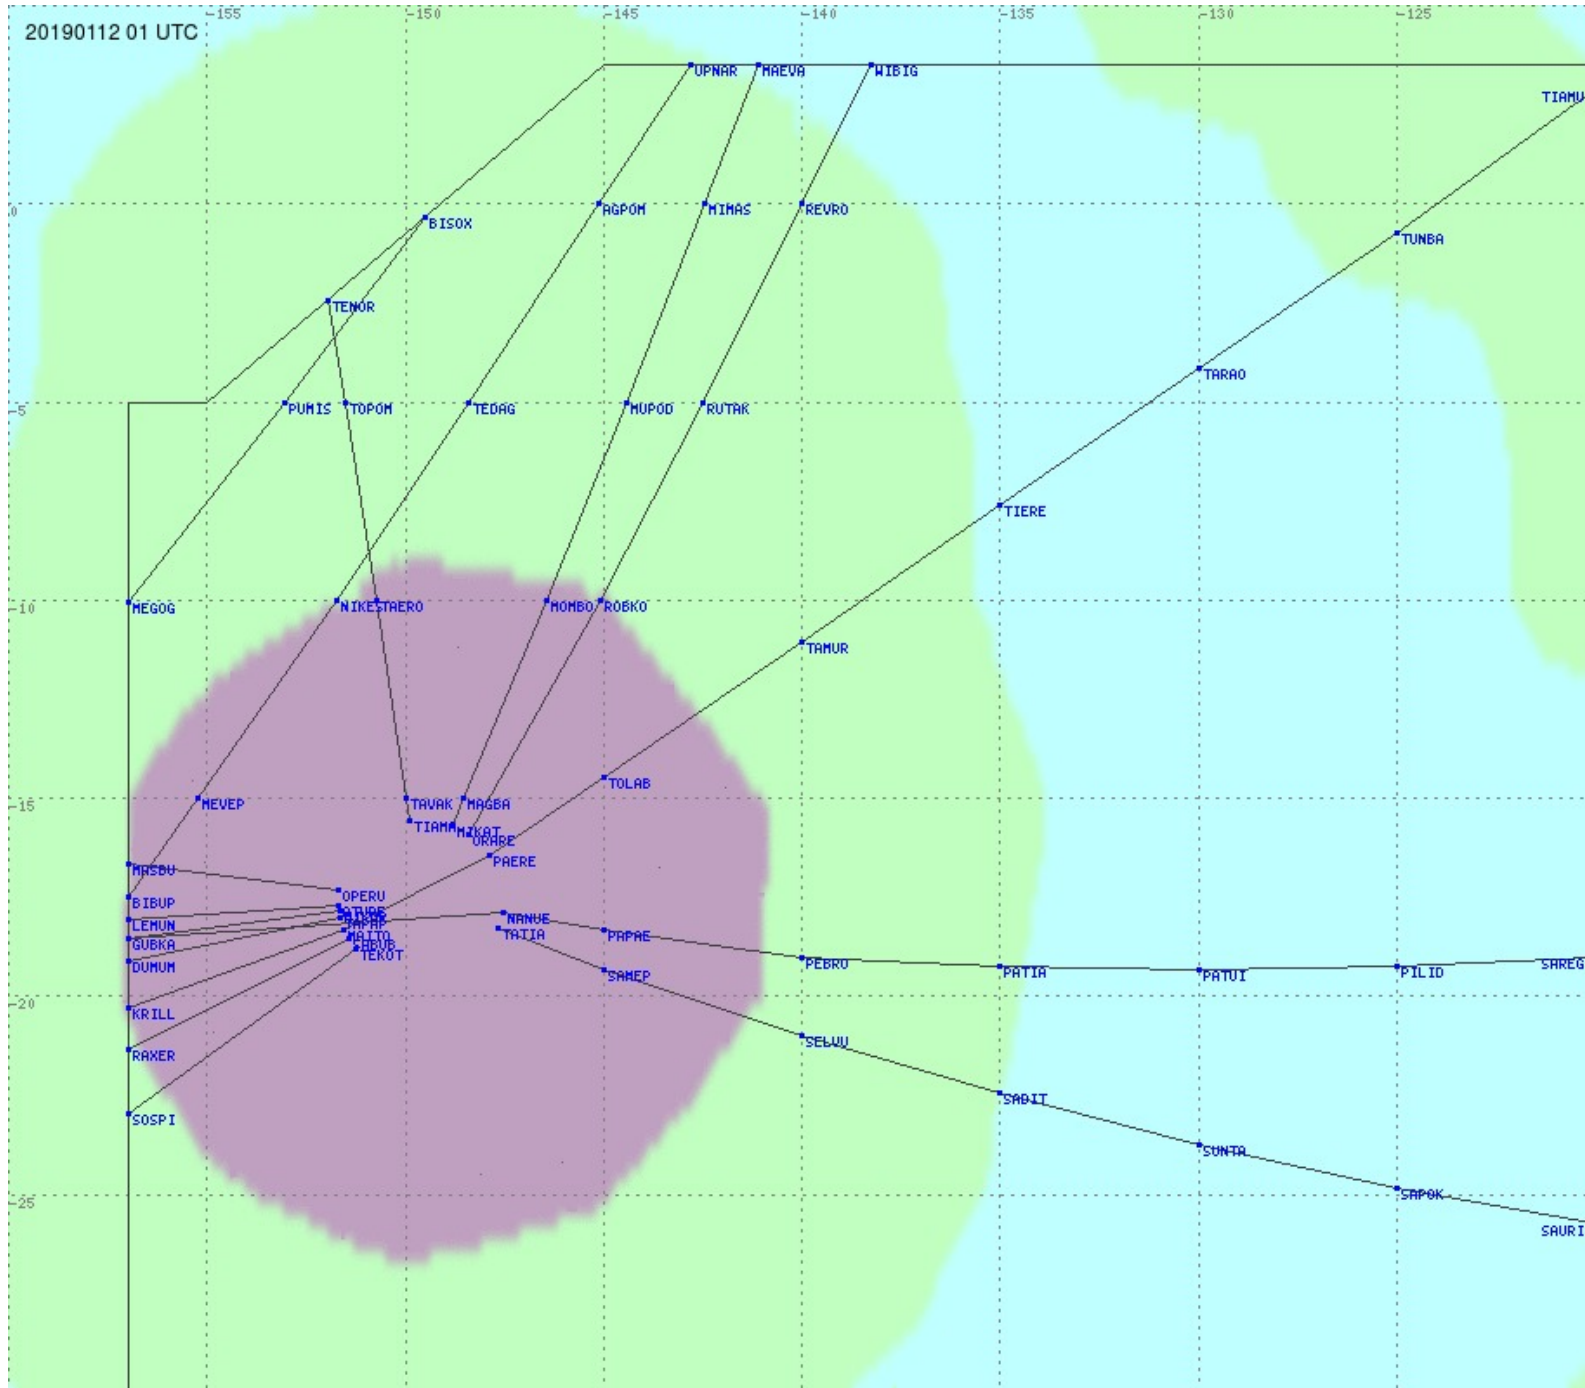

Tahiti FIR - HF Propag - 20190112

2.8 MHz 3.5 MHz 5.6 MHz 8.9 MHz 13.3 MHz 17.9 MHz None

Tahiti FIR - HF Propag - 20190112

2.8 MHz 3.5 MHz 5.6 MHz 8.9 MHz 13.3 MHz 17.9 MHz None

Tahiti FIR - HF Propag - 20190112

2.8 MHz 3.5 MHz 5.6 MHz 8.9 MHz 13.3 MHz 17.9 MHz None

Tahiti FIR - HF Propag - 20190112

2.8 MHz 3.5 MHz 5.6 MHz 8.9 MHz 13.3 MHz 17.9 MHz None

Tahiti FIR - HF Propag - 20190112

Tahiti FIR - HF Propag - 20190112