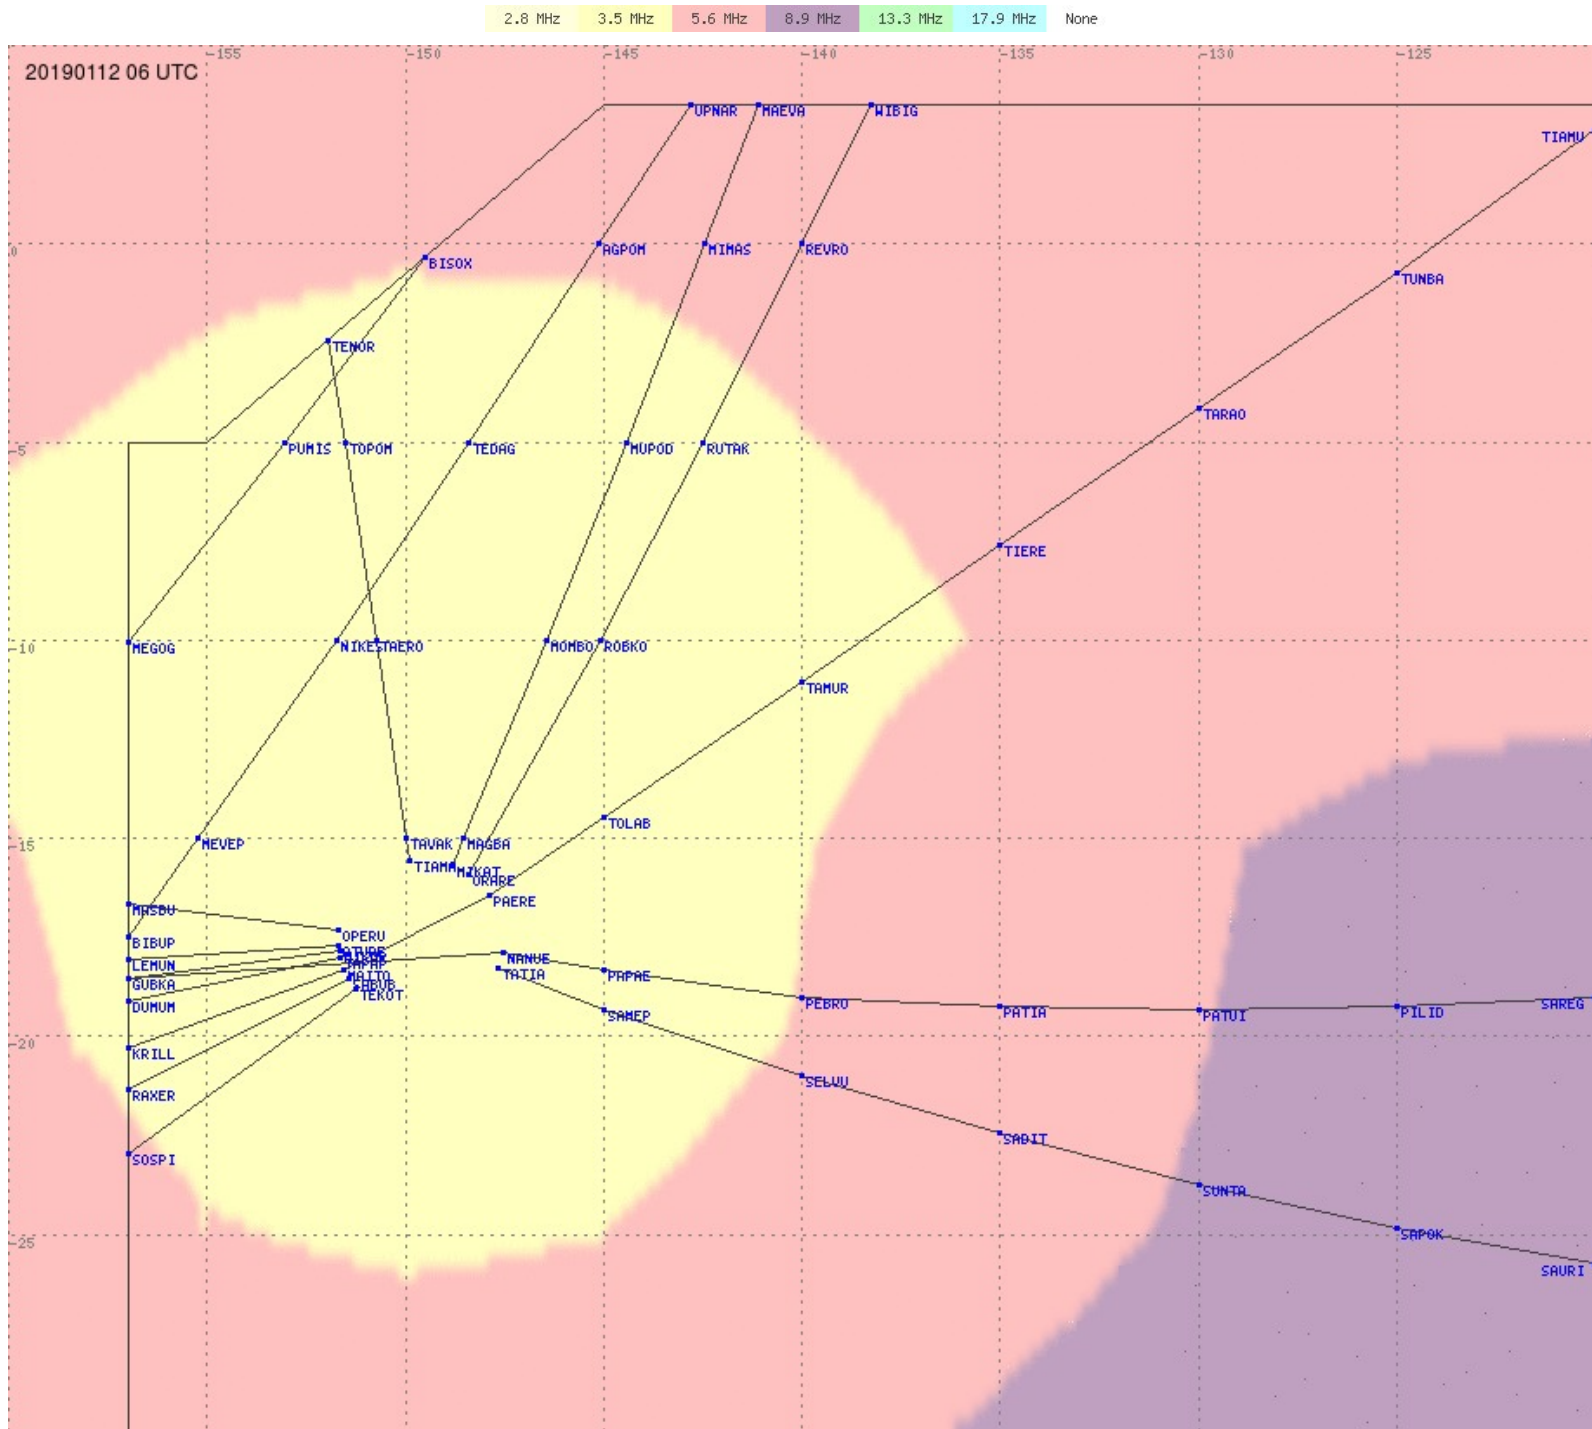

Tahiti FIR - HF Propag - 20190112