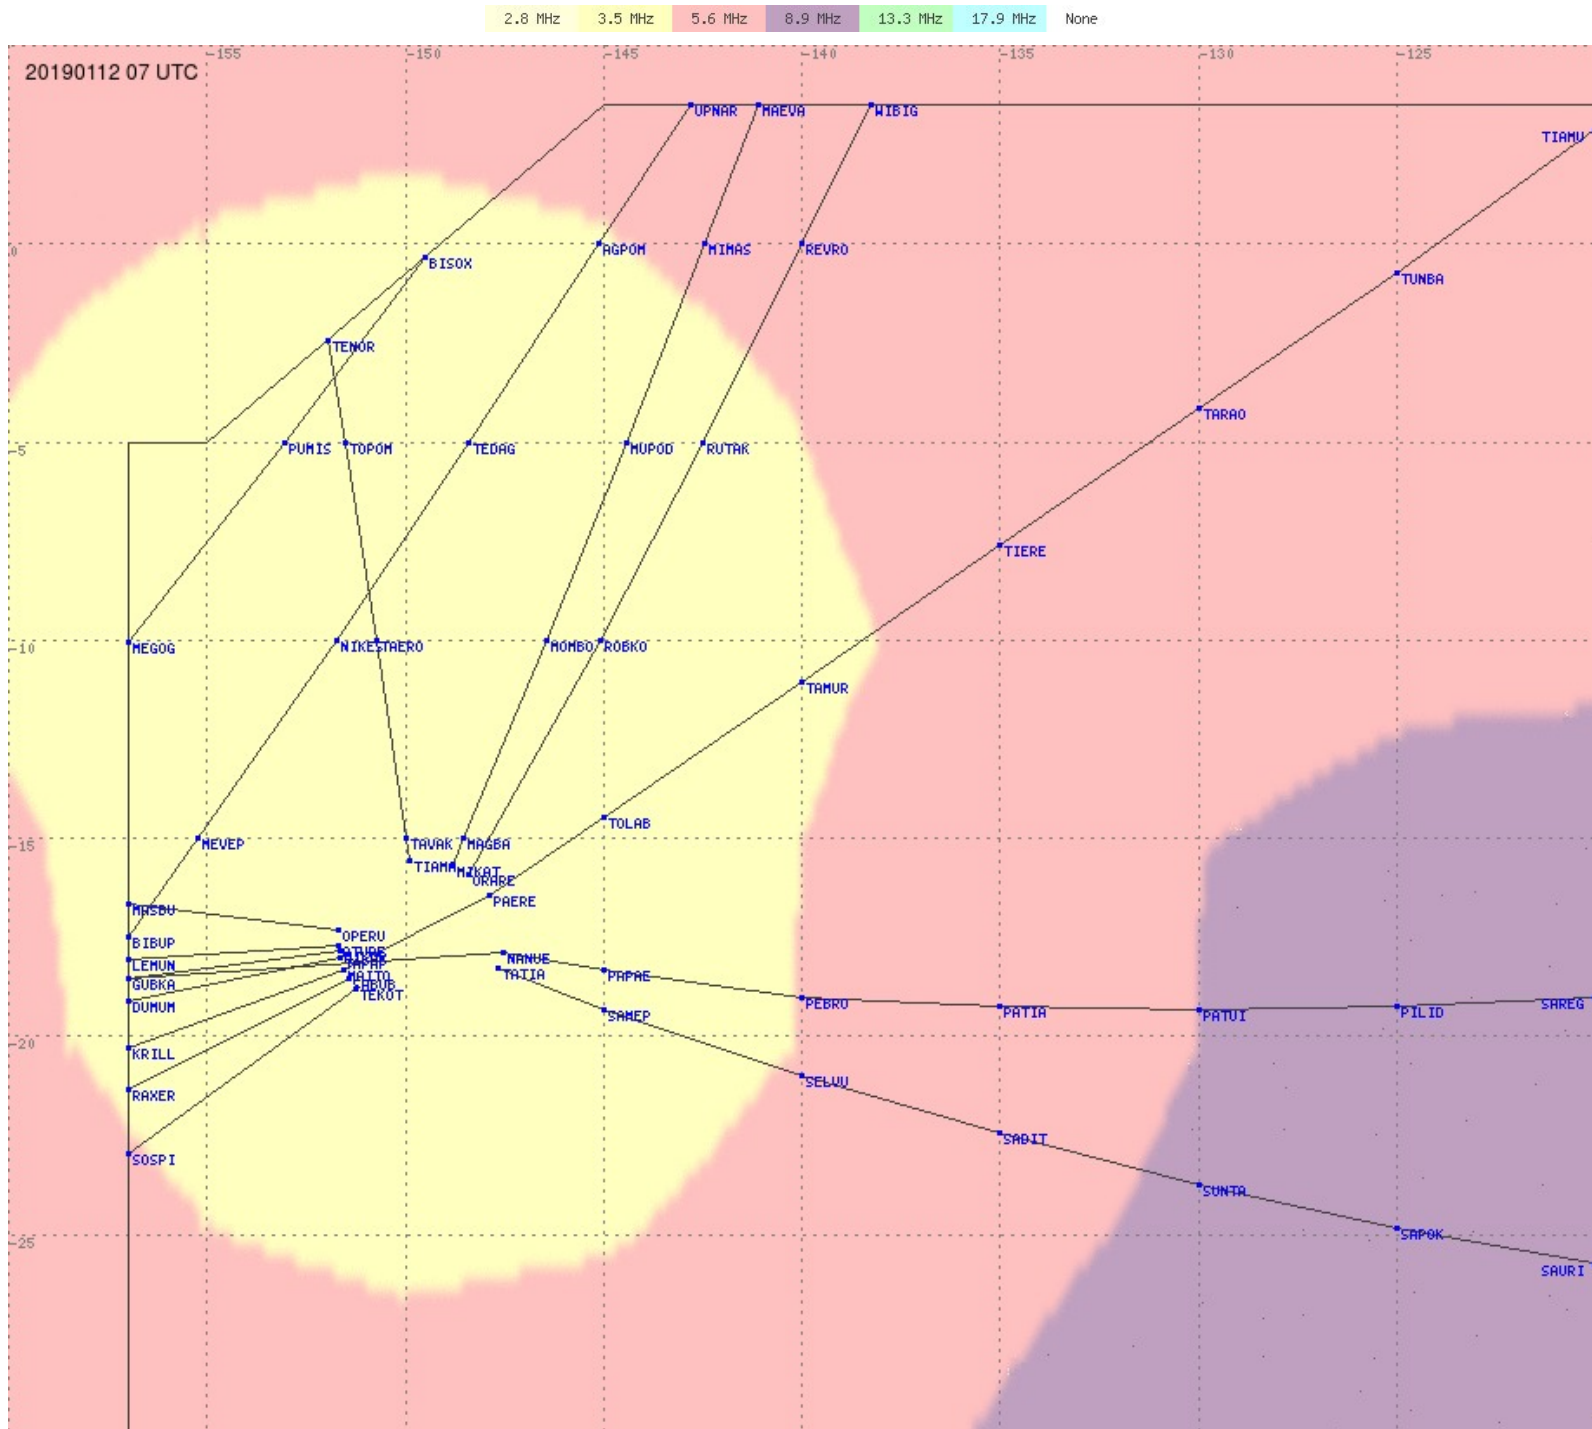

Tahiti FIR - HF Propag - 20190112