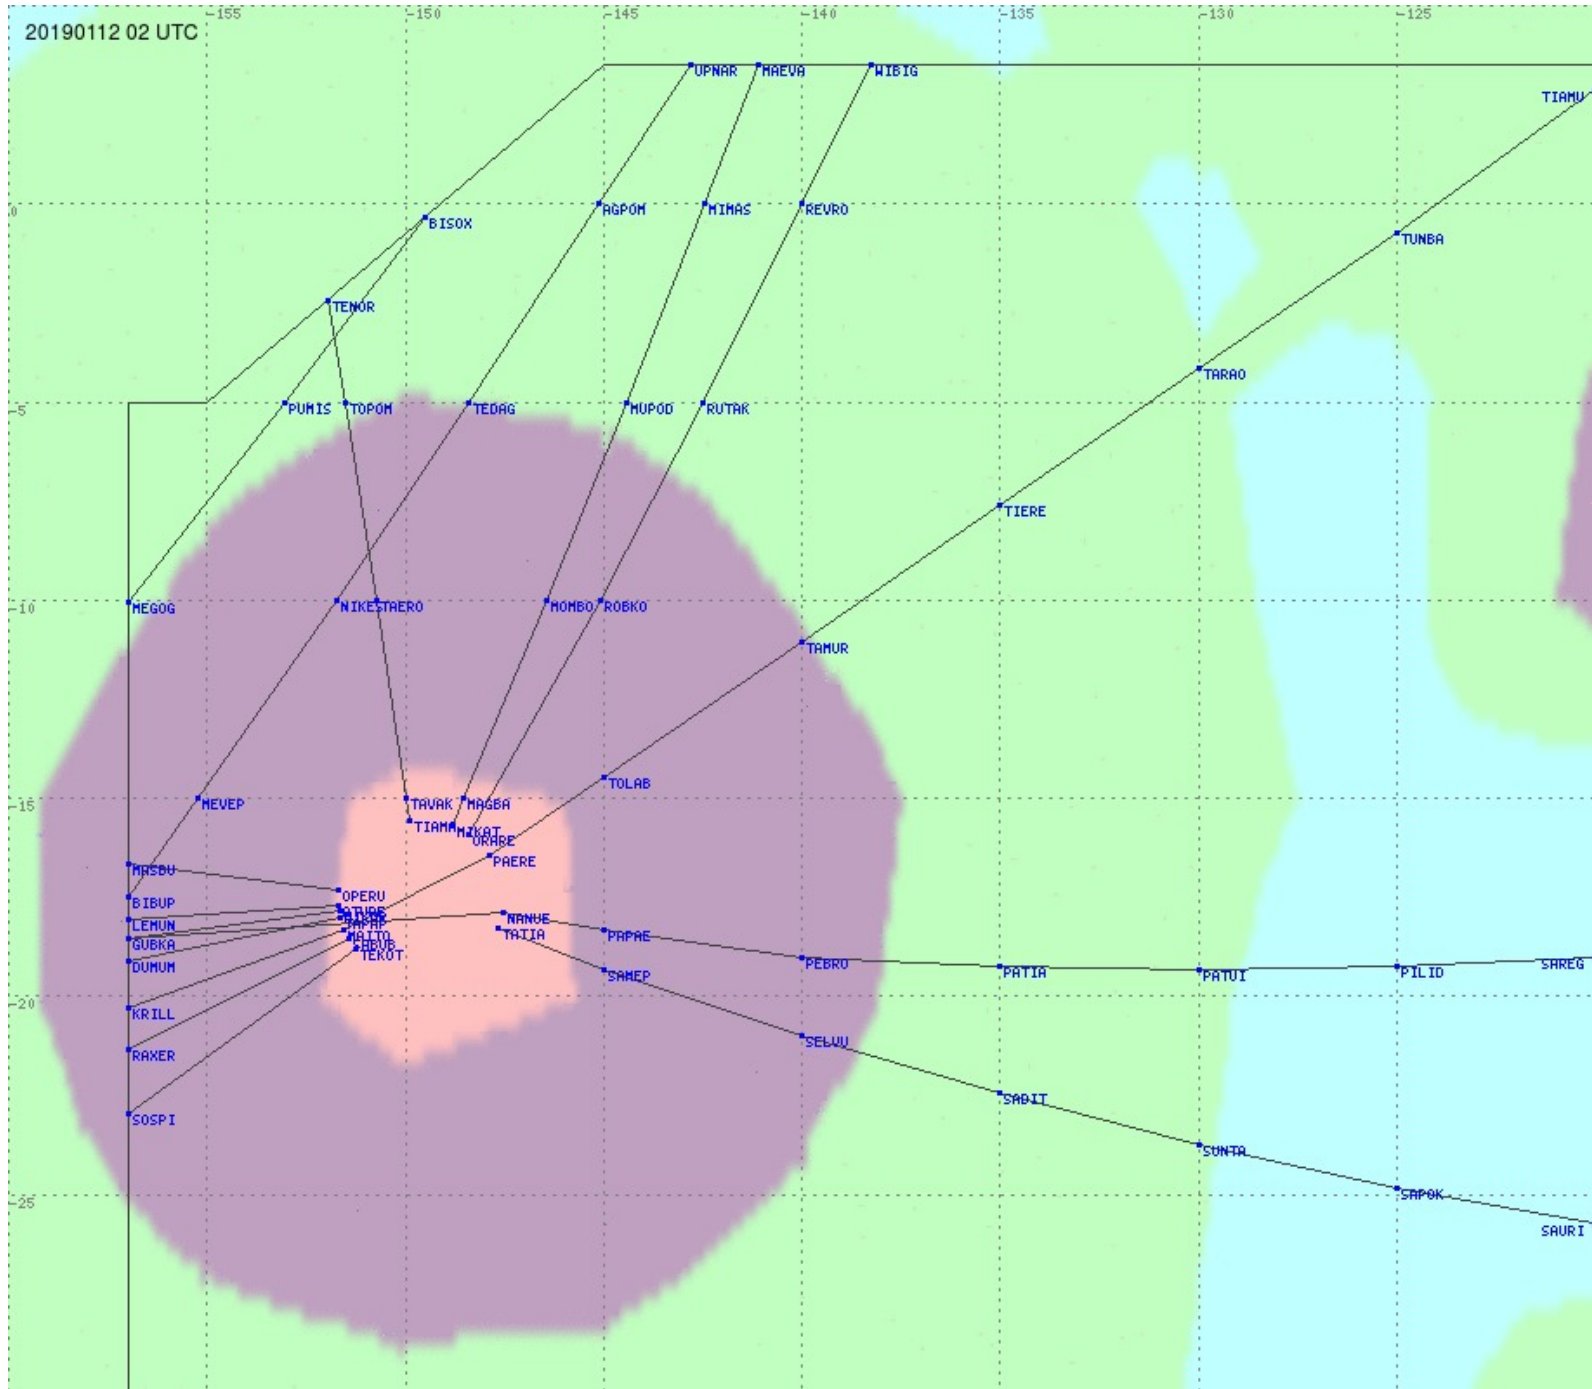

Tahiti FIR - HF Propag - 20190112

2.8 MHz 3.5 MHz 5.6 MHz 8.9 MHz 13.3 MHz 17.9 MHz None

Tahiti FIR - HF Propag - 20190112

2.8 MHz 3.5 MHz 5.6 MHz 8.9 MHz 13.3 MHz 17.9 MHz None

Tahiti FIR - HF Propag - 20190112

2.8 MHz 3.5 MHz 5.6 MHz 8.9 MHz 13.3 MHz 17.9 MHz None

Tahiti FIR - HF Propag - 20190112

2.8 MHz 3.5 MHz 5.6 MHz 8.9 MHz 13.3 MHz 17.9 MHz None

Tahiti FIR - HF Propag - 20190112

Tahiti FIR - HF Propag - 20190112