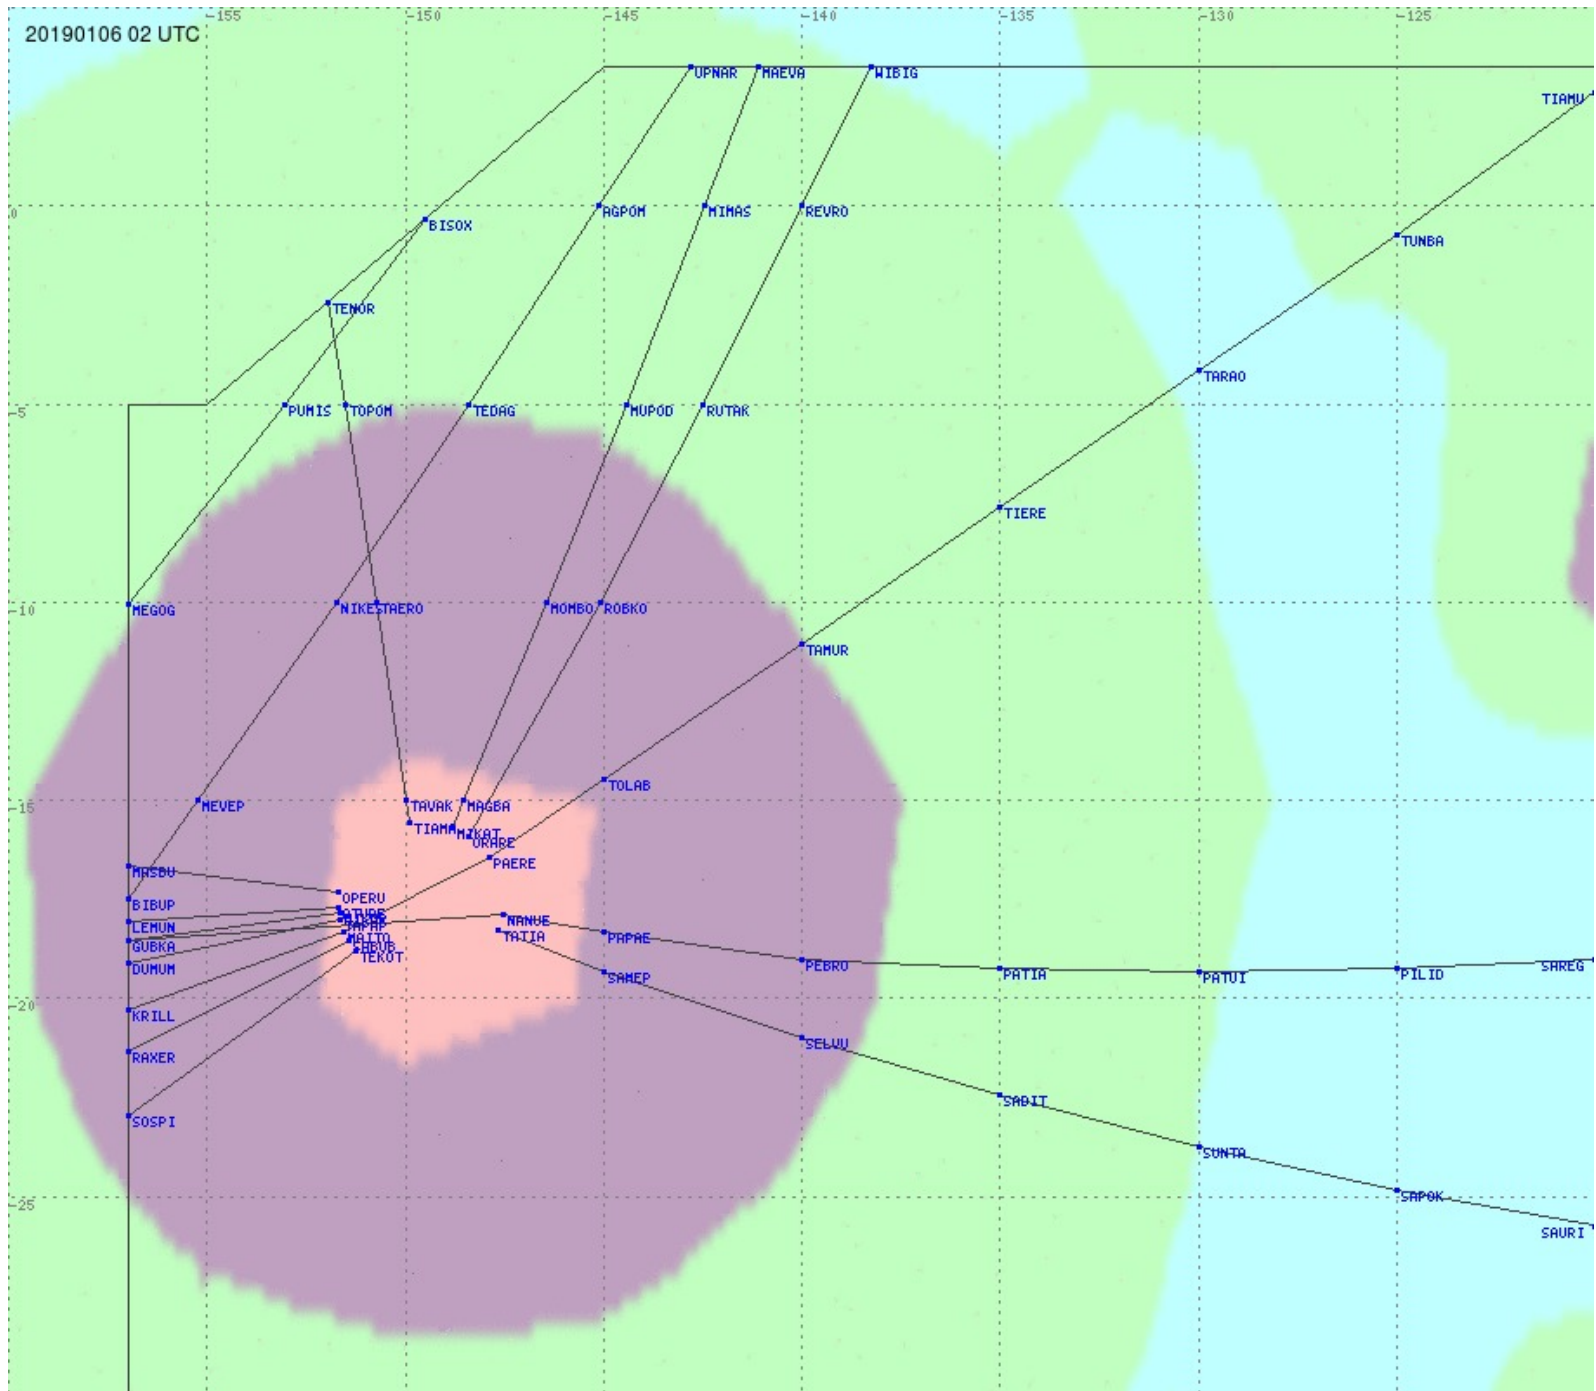

Tahiti FIR - HF Propag - 20190106

2.8 MHz 3.5 MHz 5.6 MHz 8.9 MHz 13.3 MHz 17.9 MHz None