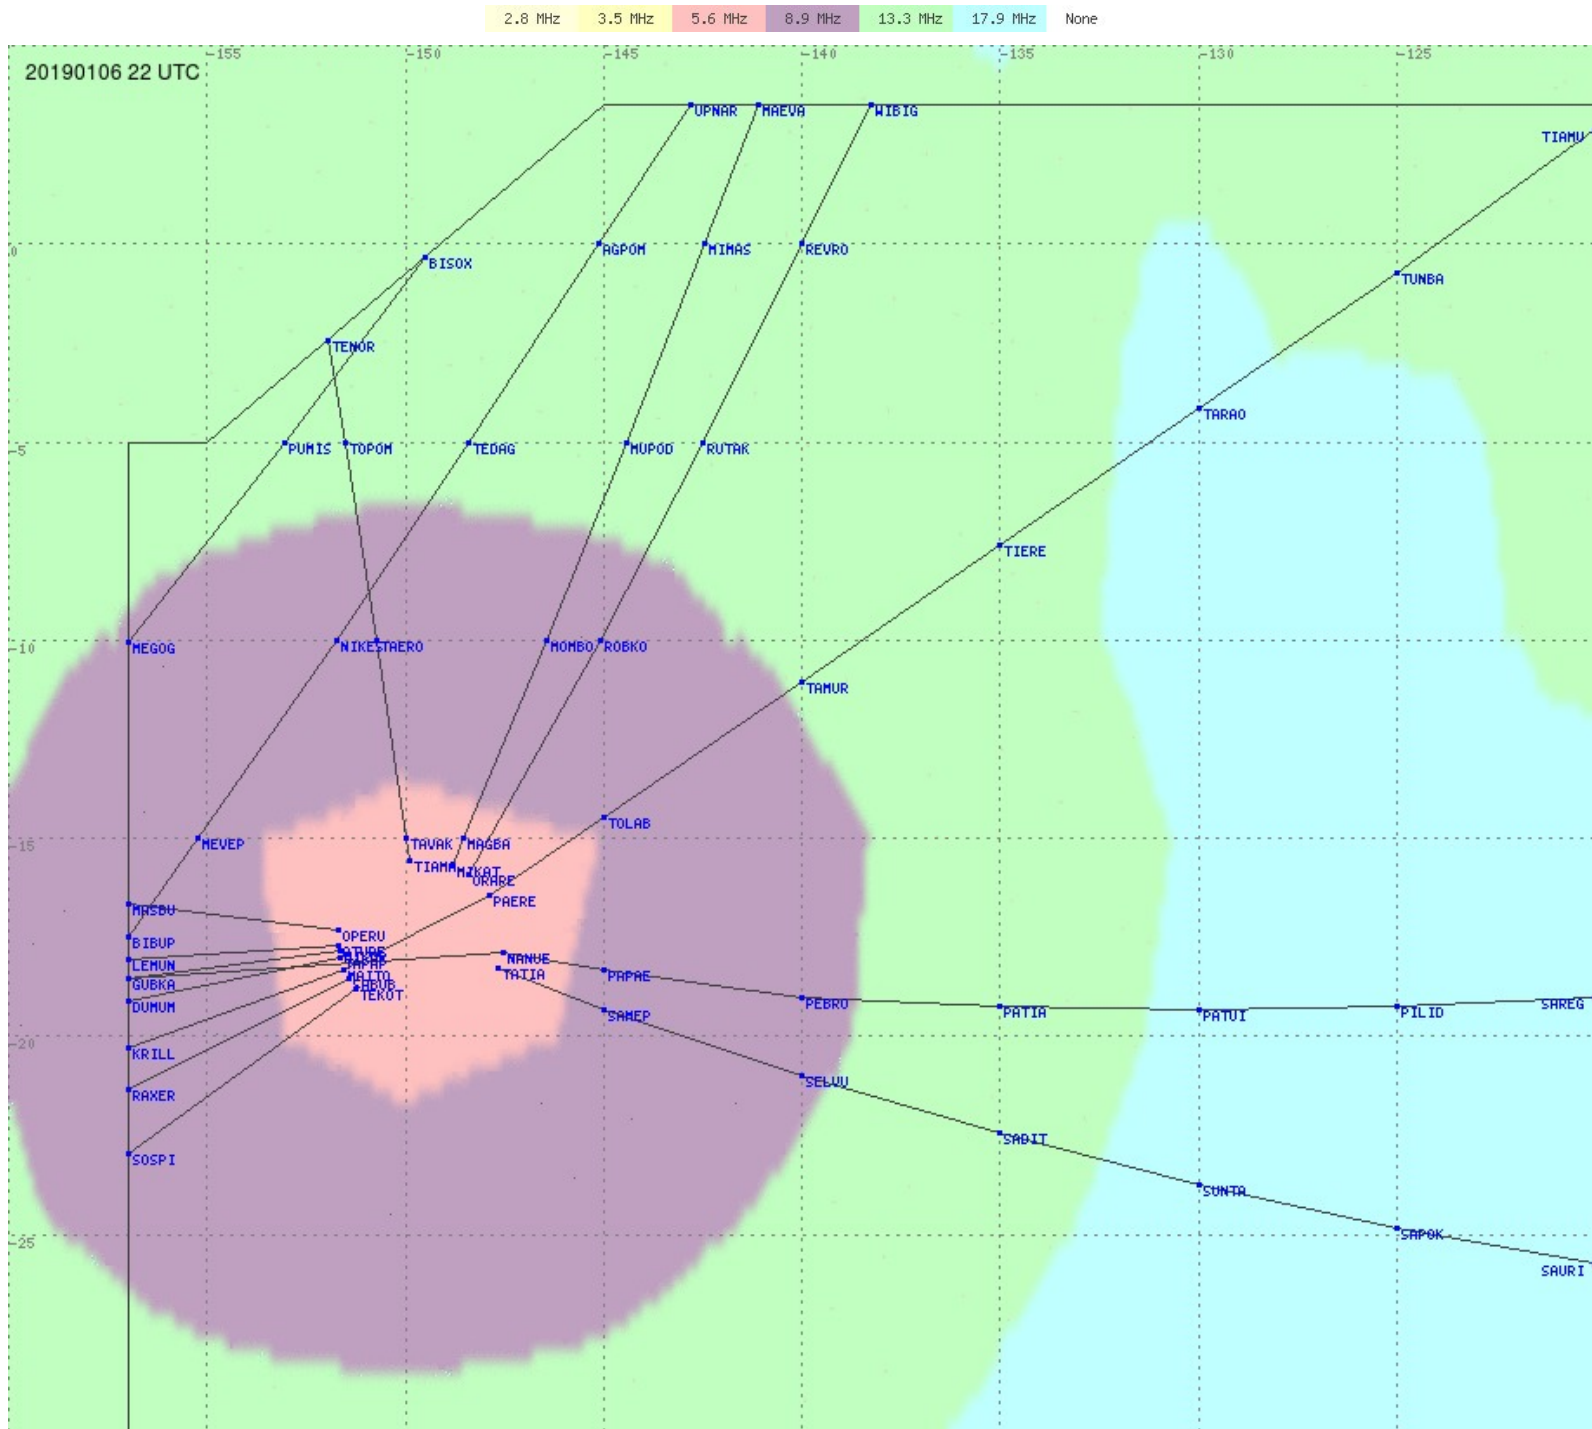

Tahiti FIR - HF Propag - 20190106