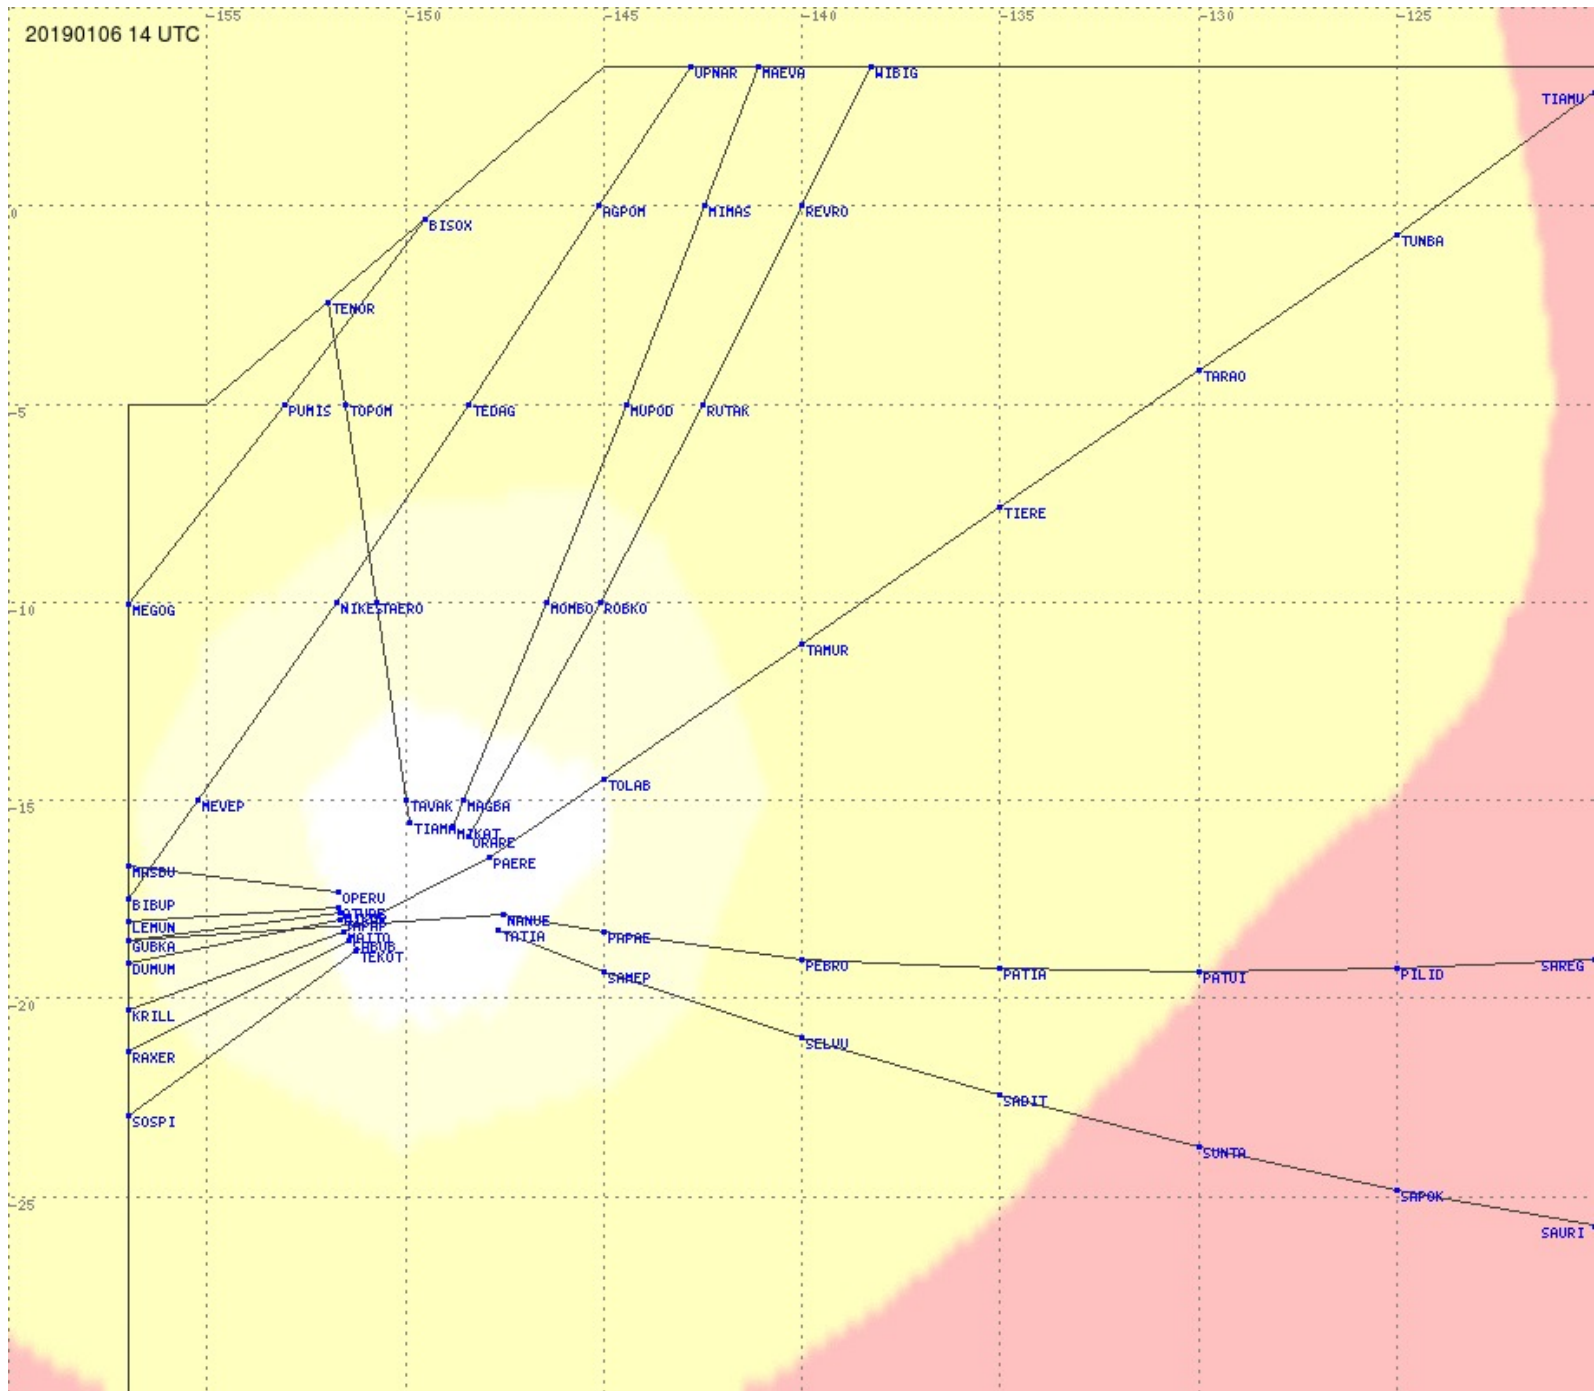

Tahiti FIR - HF Propag - 20190106

2.8 MHz
3.5 MHz
5.6 MHz
8.9 MHz
13.3 MHz
17.9 MHz
None