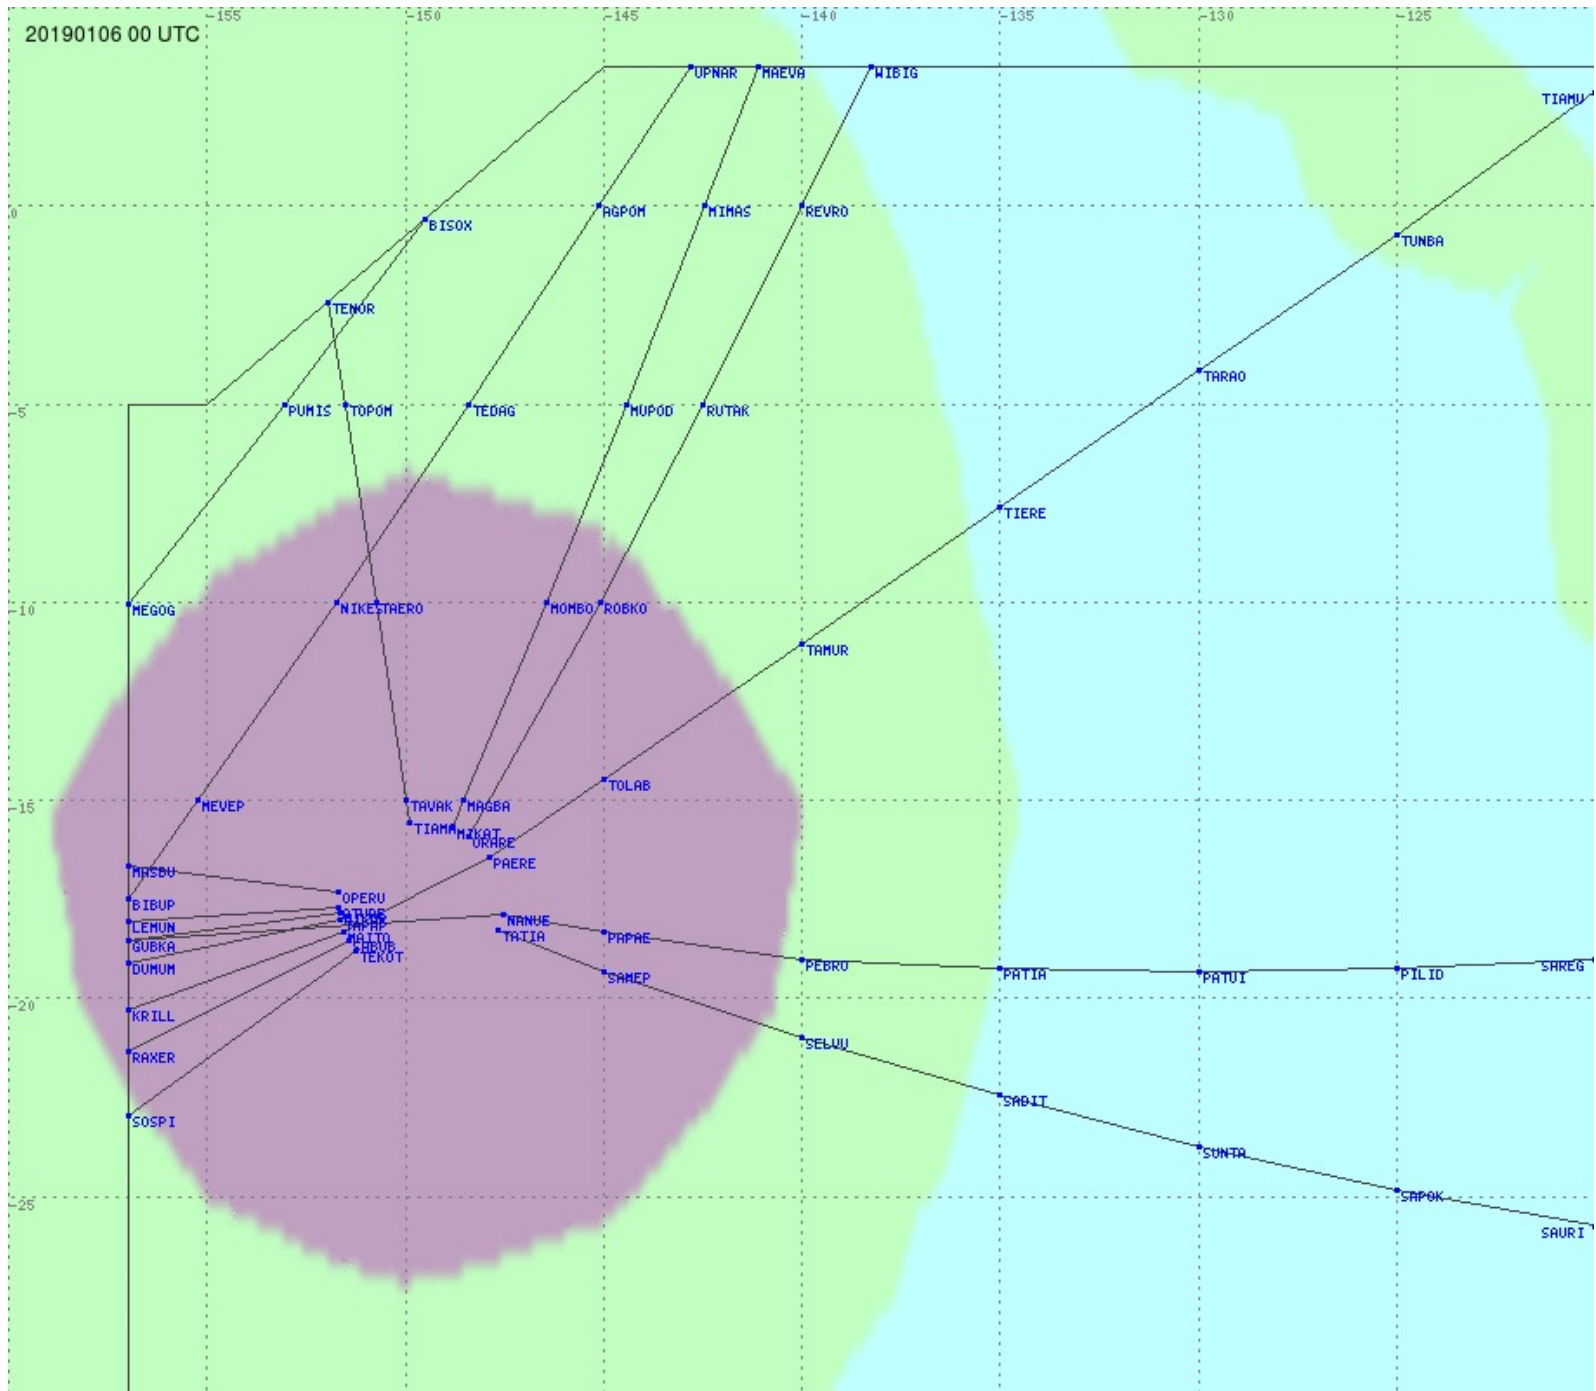

# Tahiti FIR - HF Propag - 20190106

2.8 MHz 3.5 MHz 5.6 MHz 8.9 MHz 13.3 MHz 17.9 MHz None