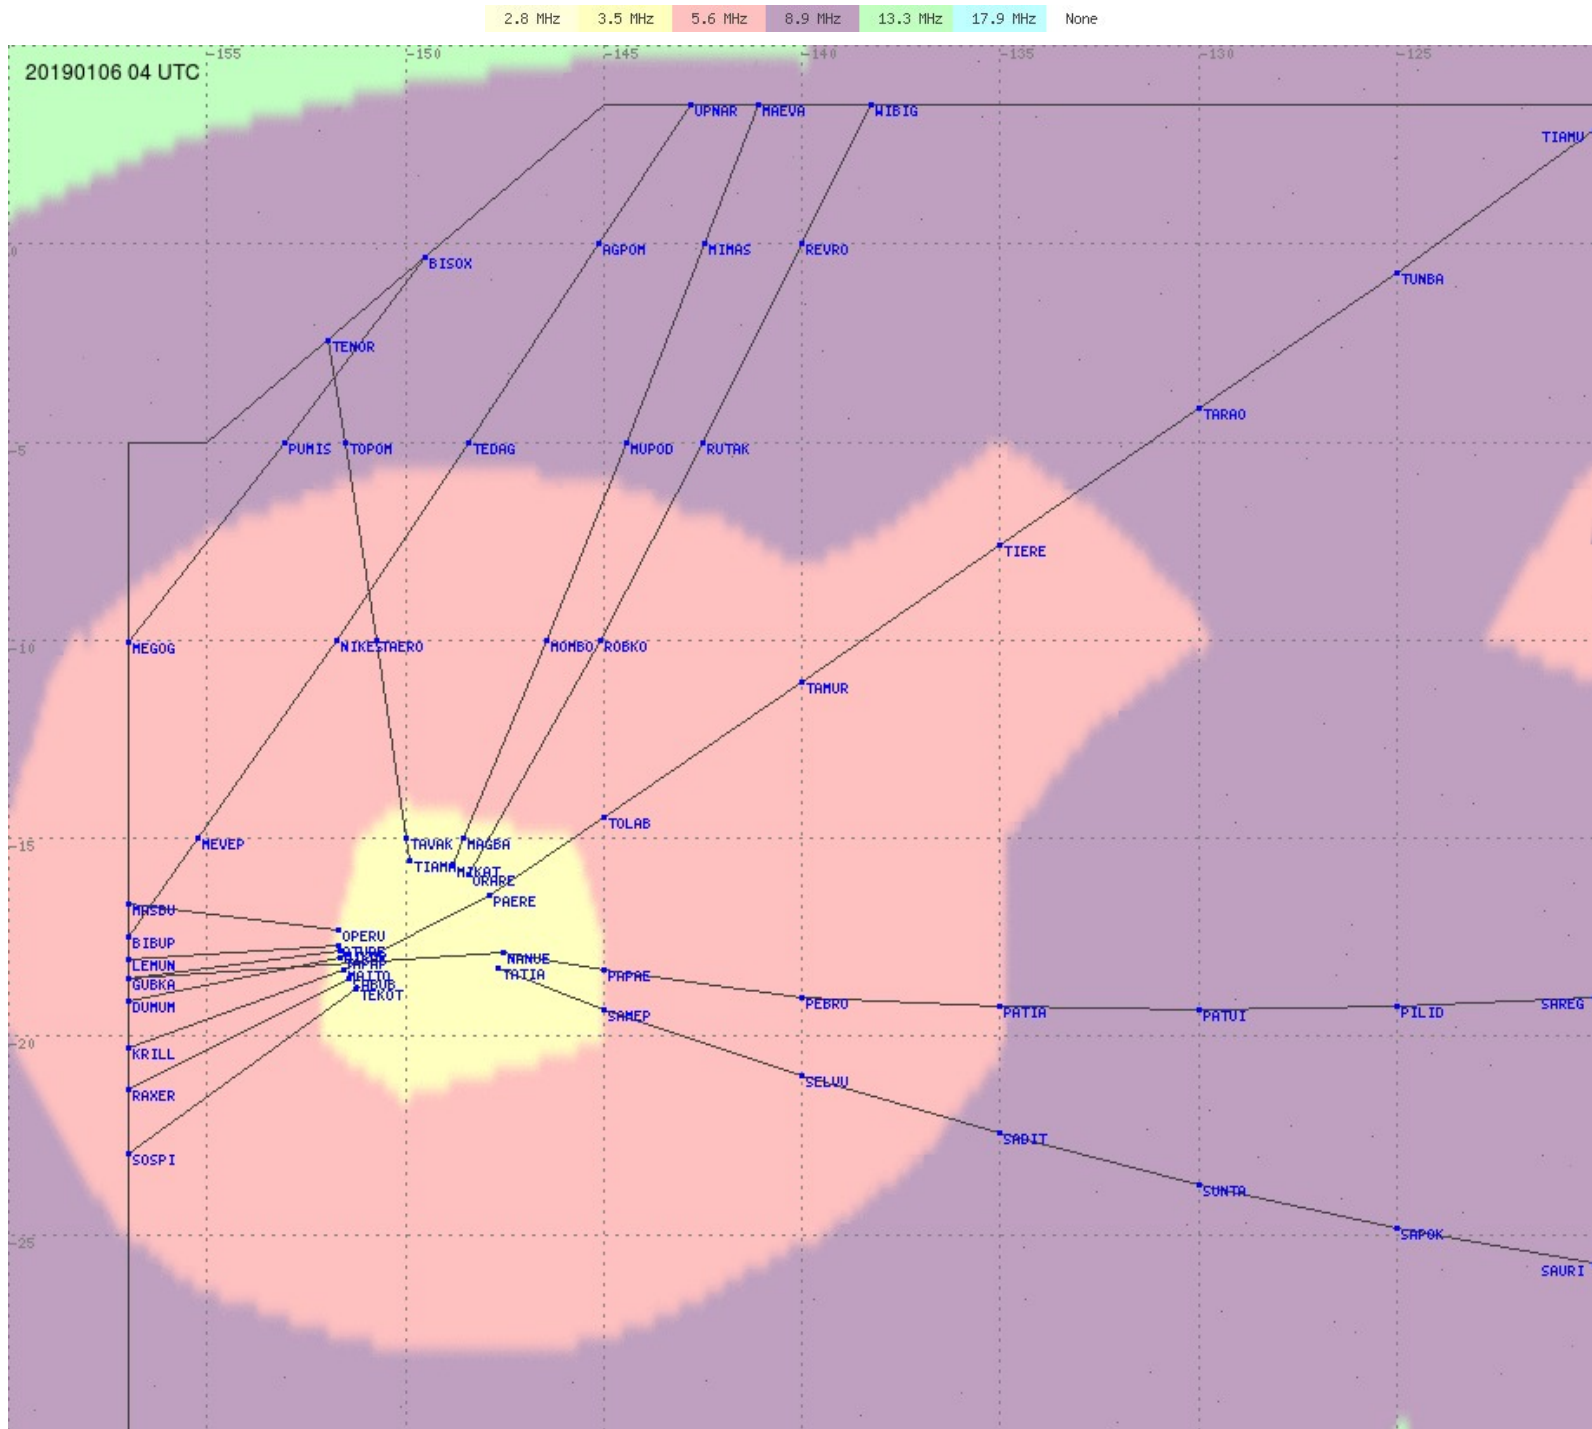

Tahiti FIR - HF Propag - 20190106