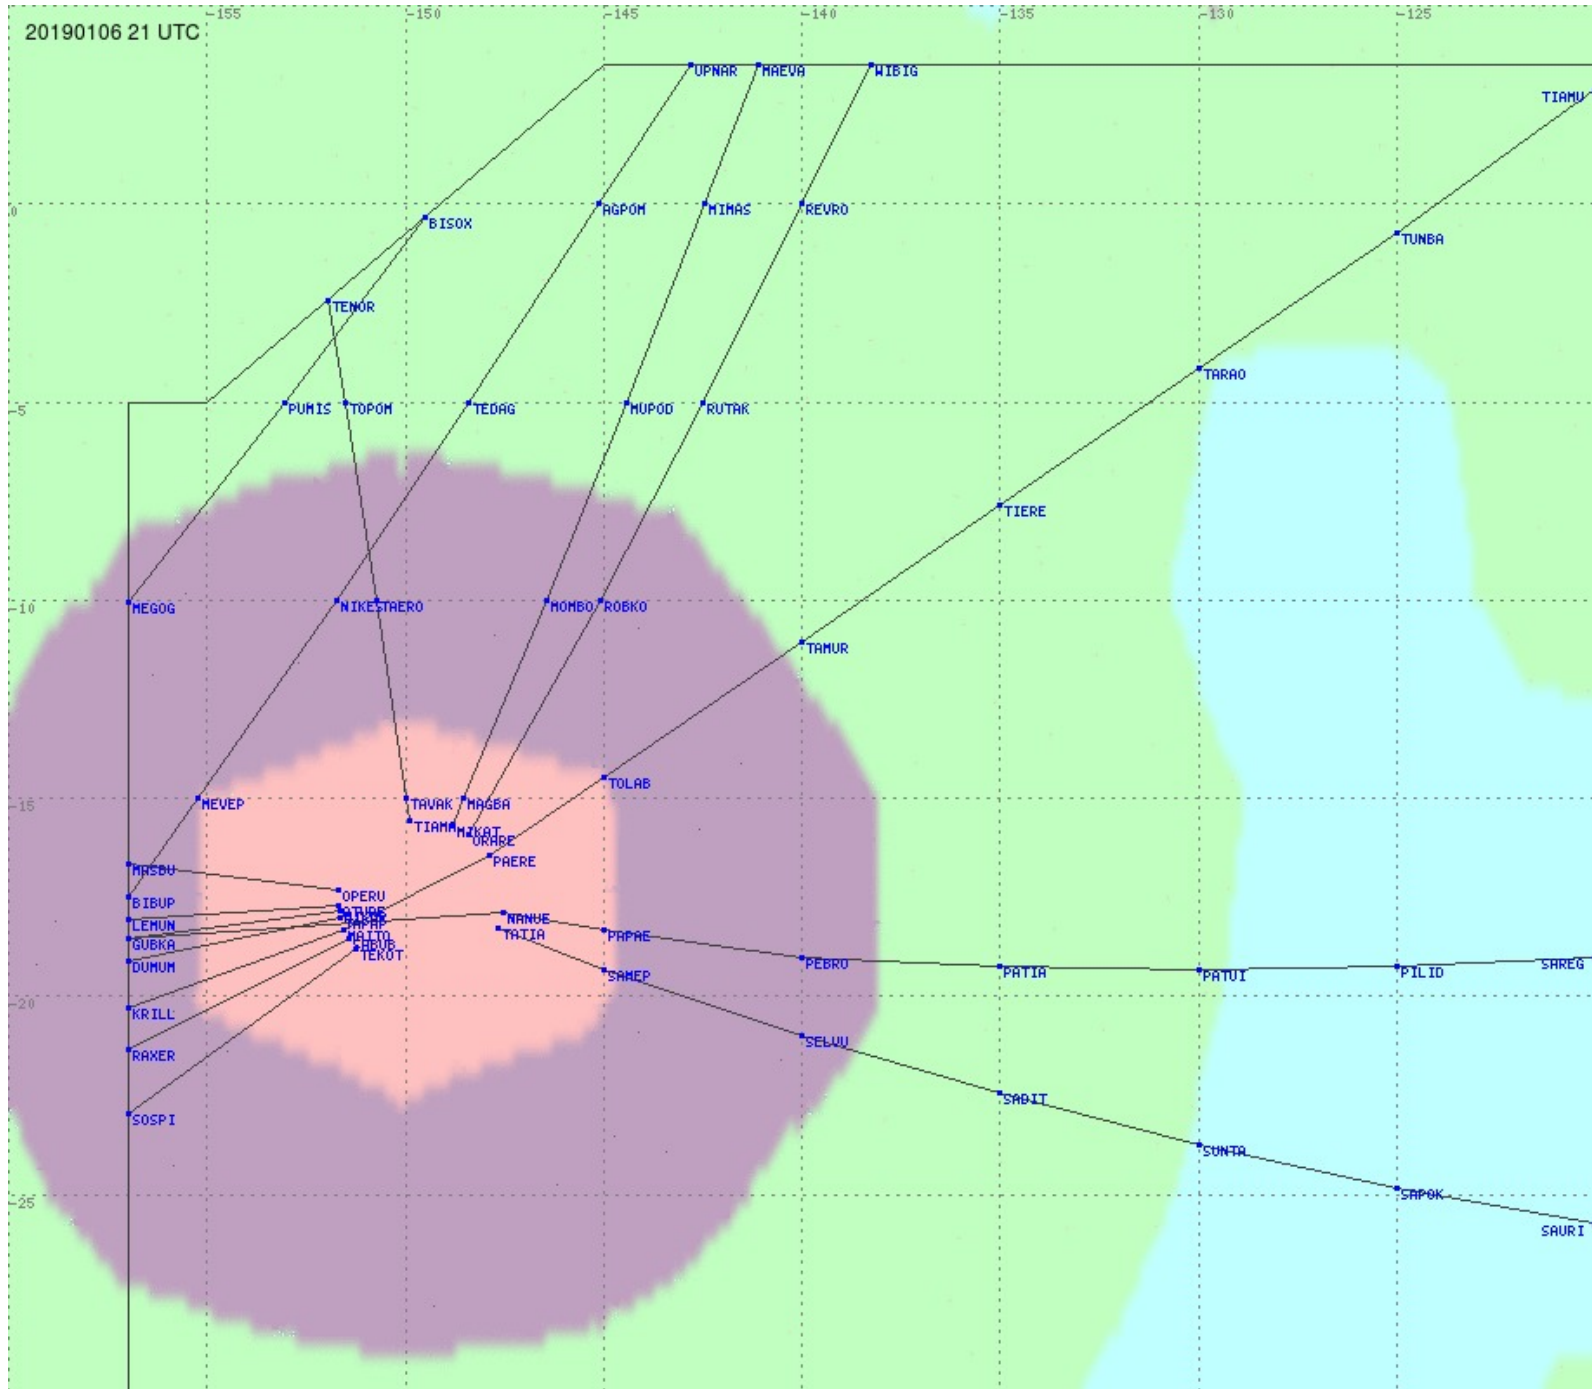

Tahiti FIR - HF Propag - 20190106

2.8 MHz 3.5 MHz 5.6 MHz 8.9 MHz 13.3 MHz 17.9 MHz None