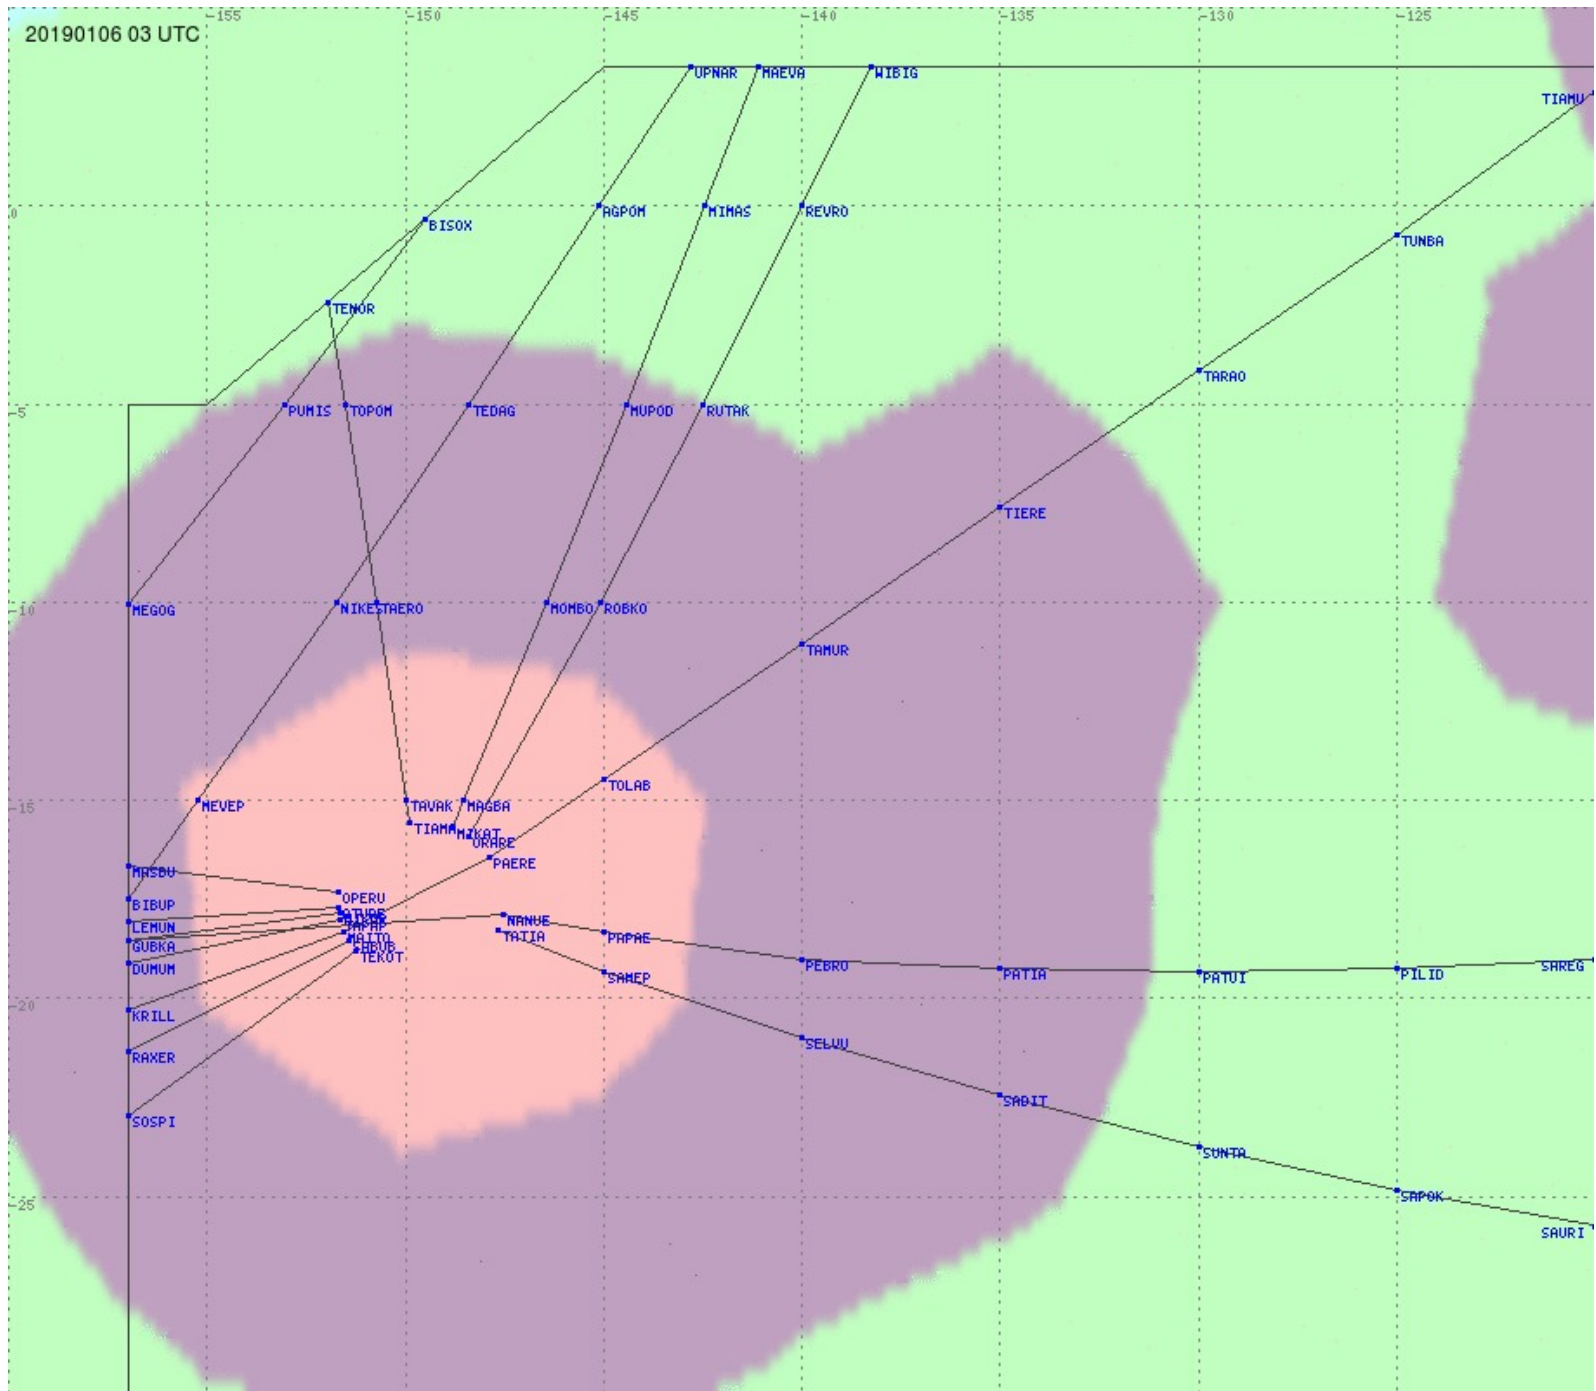

Tahiti FIR - HF Propag - 20190106

2.8 MHz
3.5 MHz
5.6 MHz
8.9 MHz
13.3 MHz
17.9 MHz
None