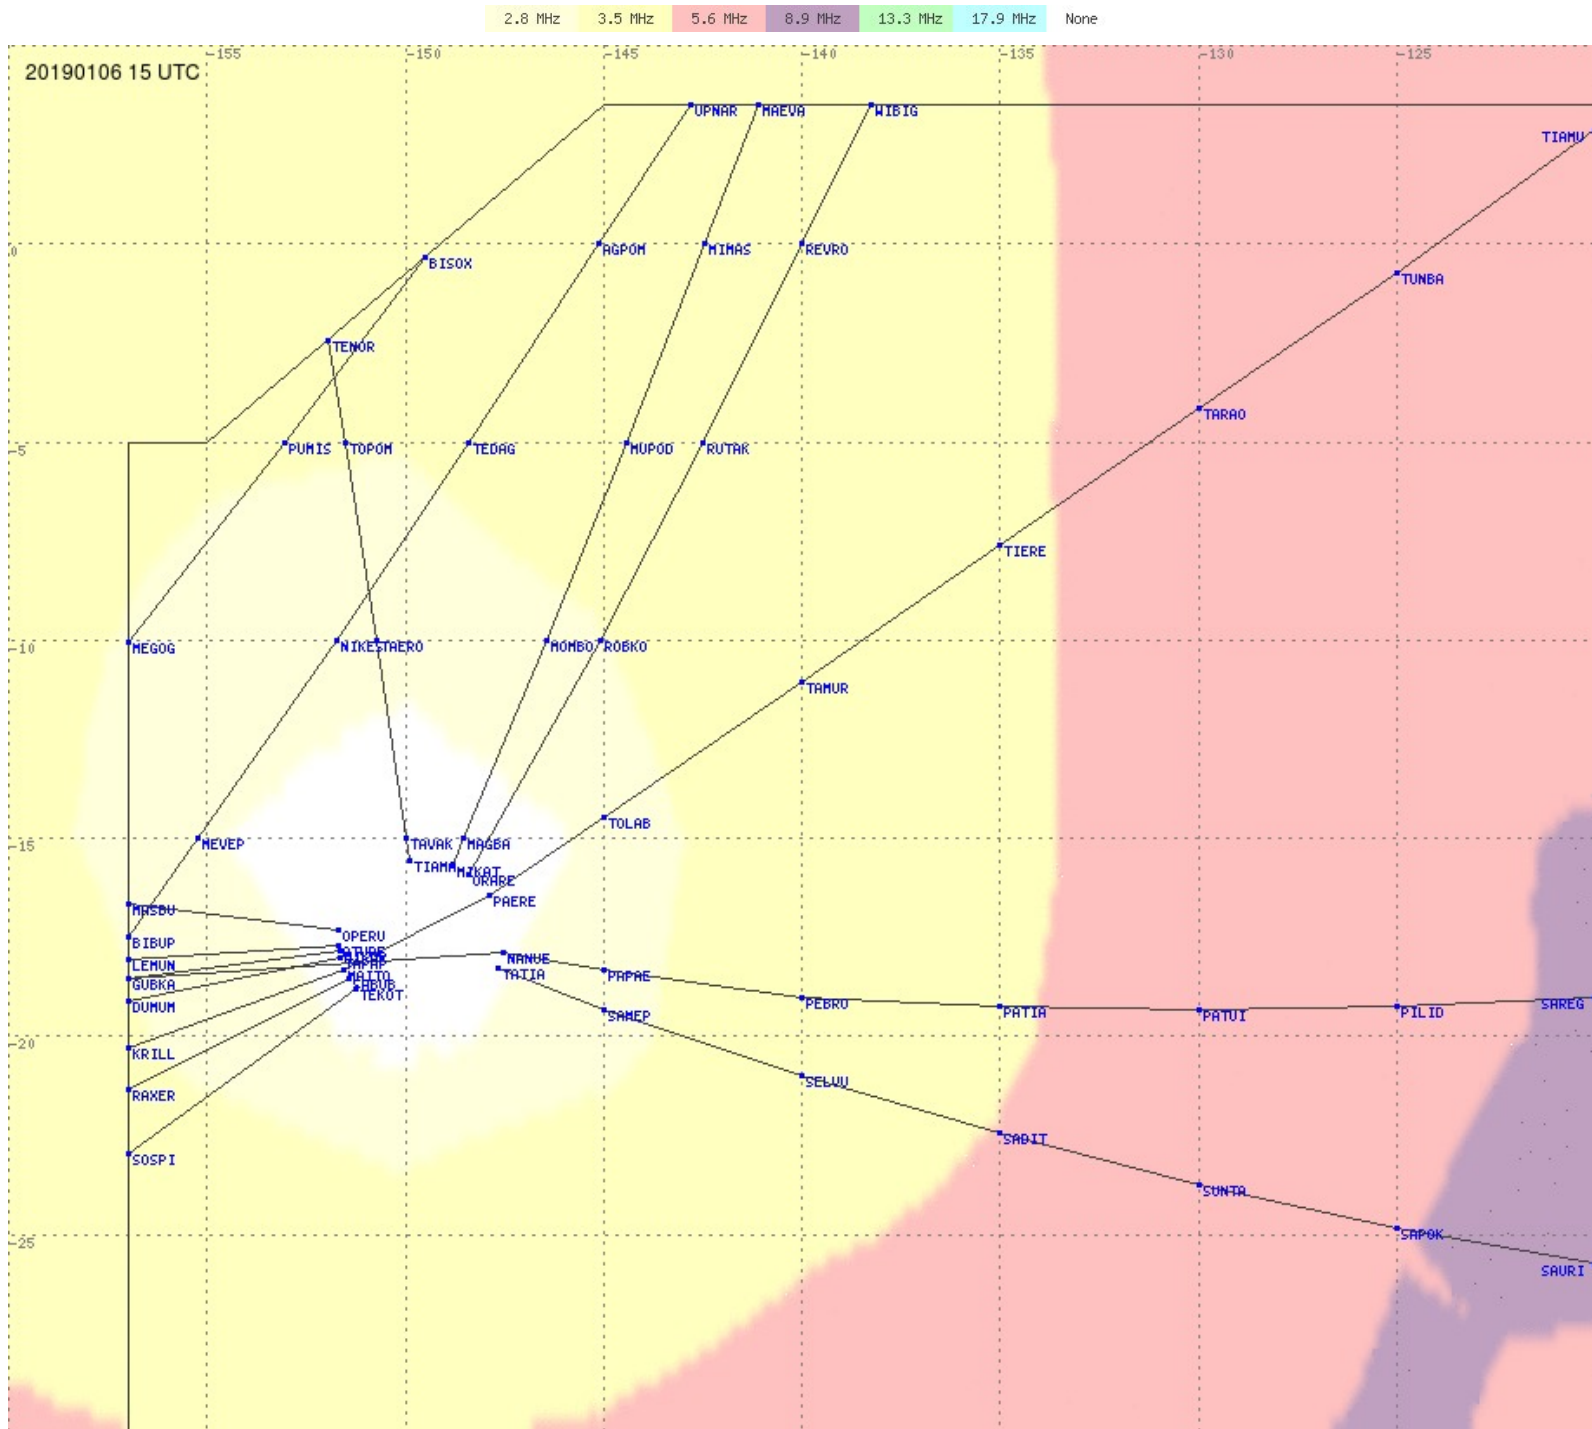

Tahiti FIR - HF Propag - 20190106