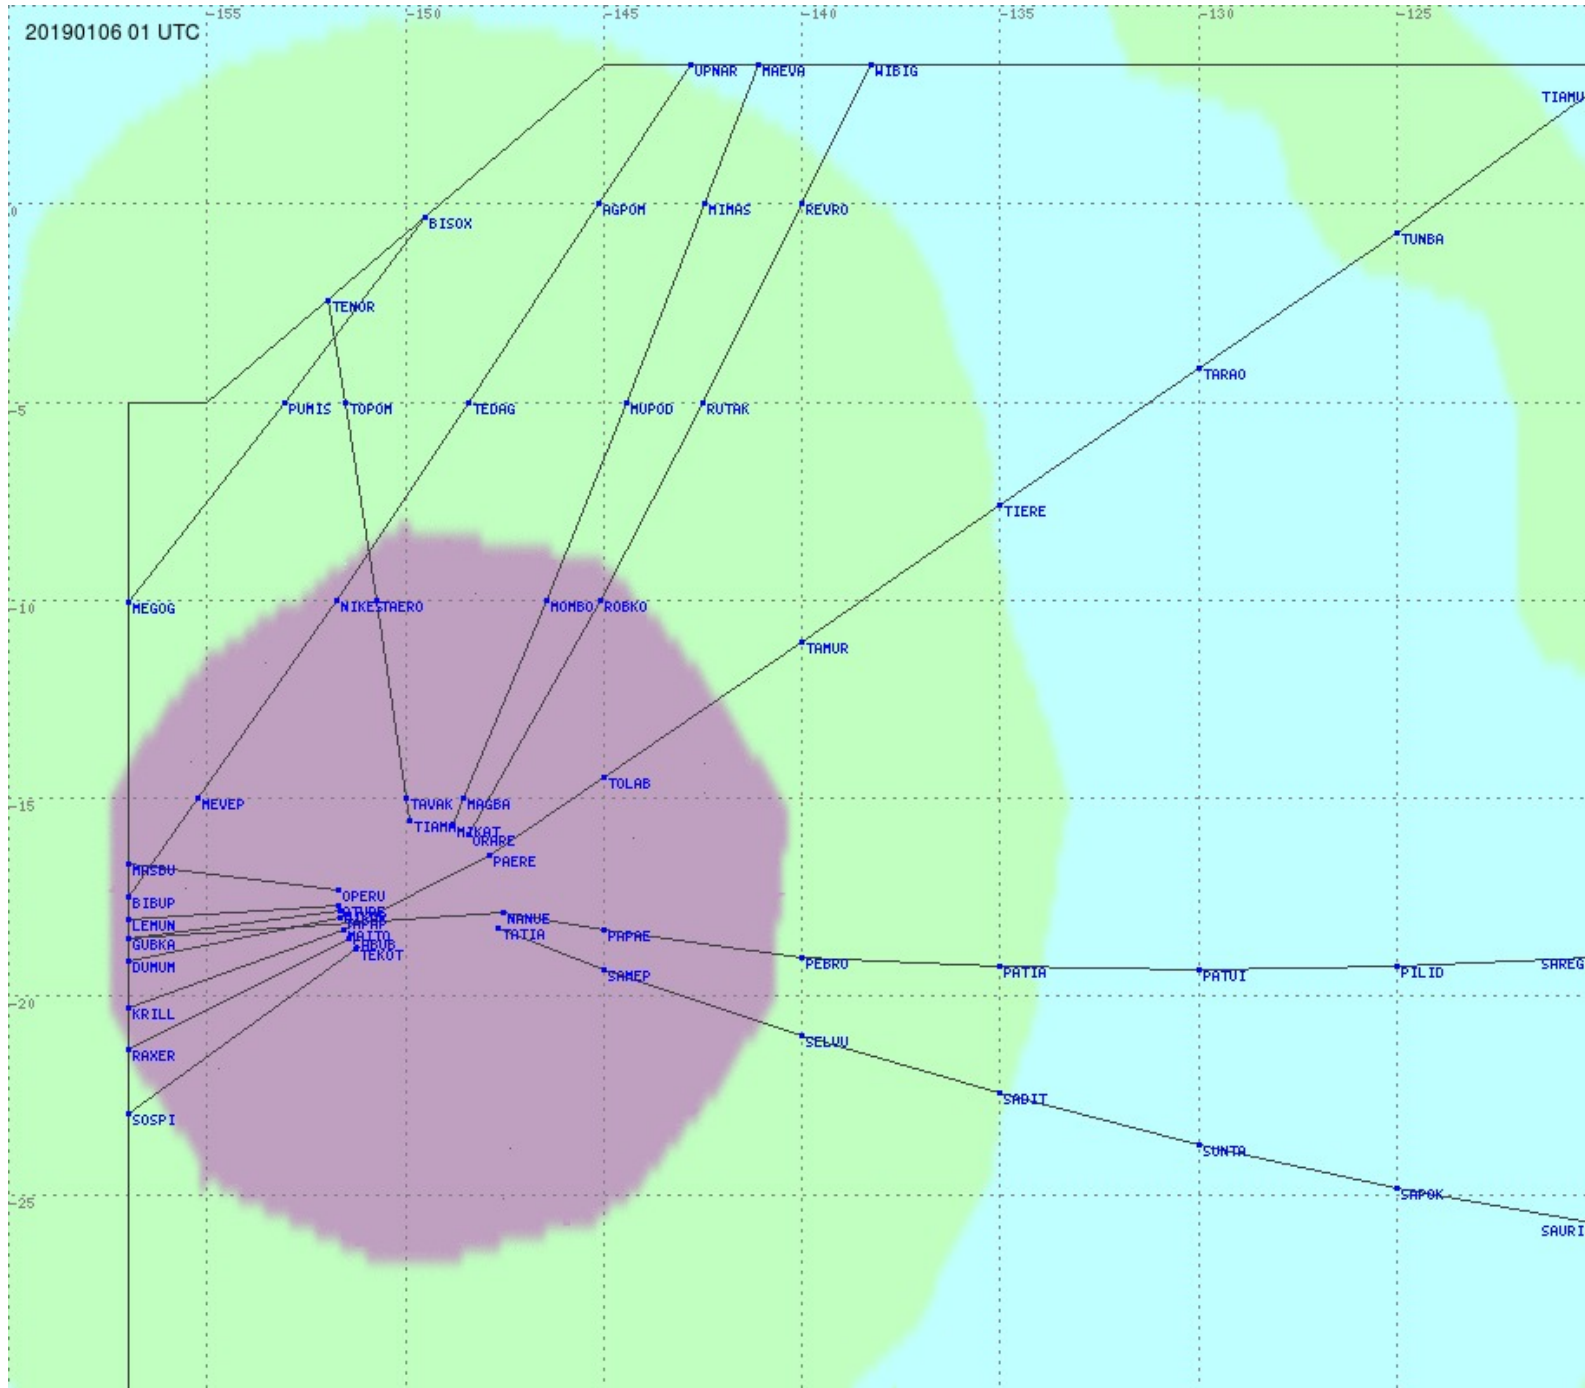

# Tahiti FIR - HF Propag - 20190106

2.8 MHz 3.5 MHz 5.6 MHz 8.9 MHz 13.3 MHz 17.9 MHz None