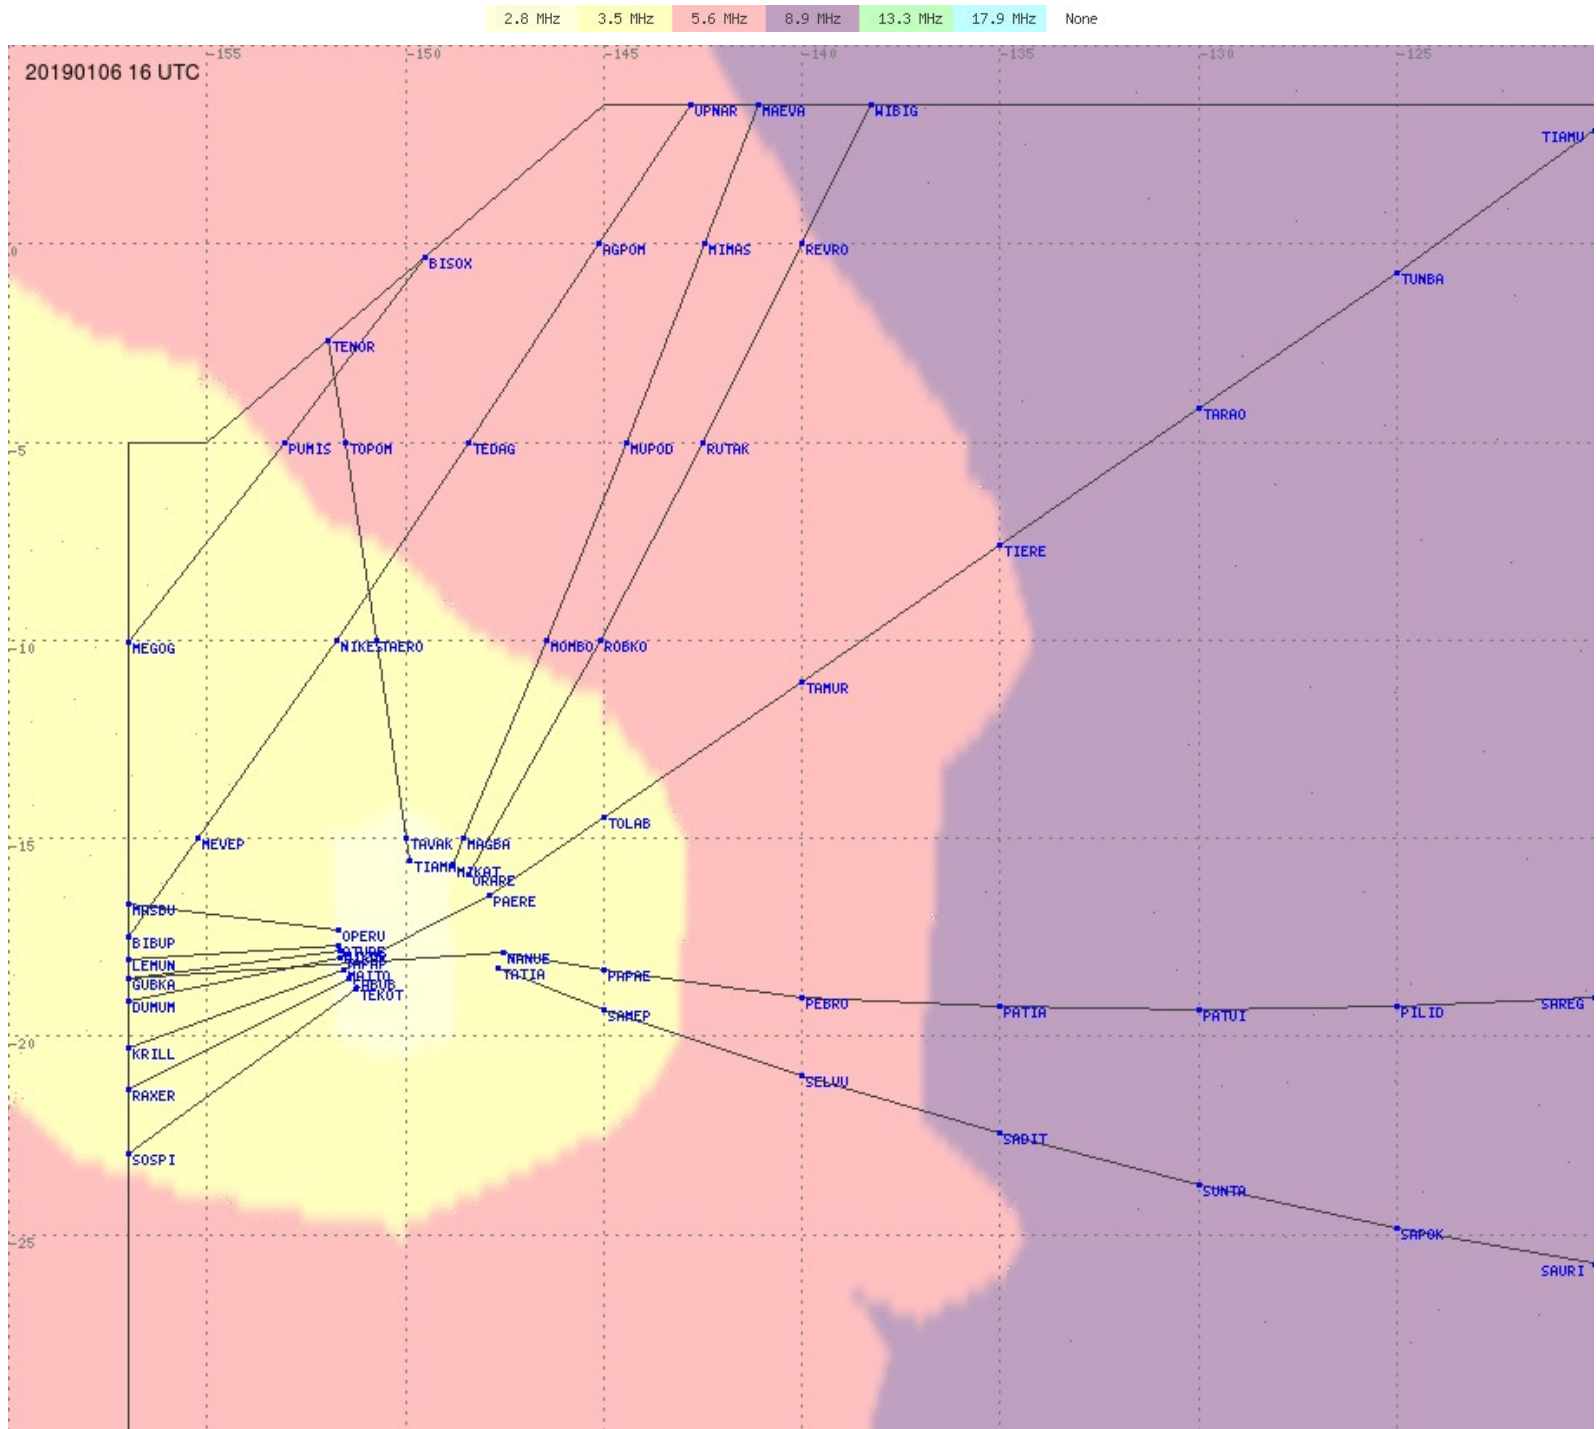

Tahiti FIR - HF Propag - 20190106