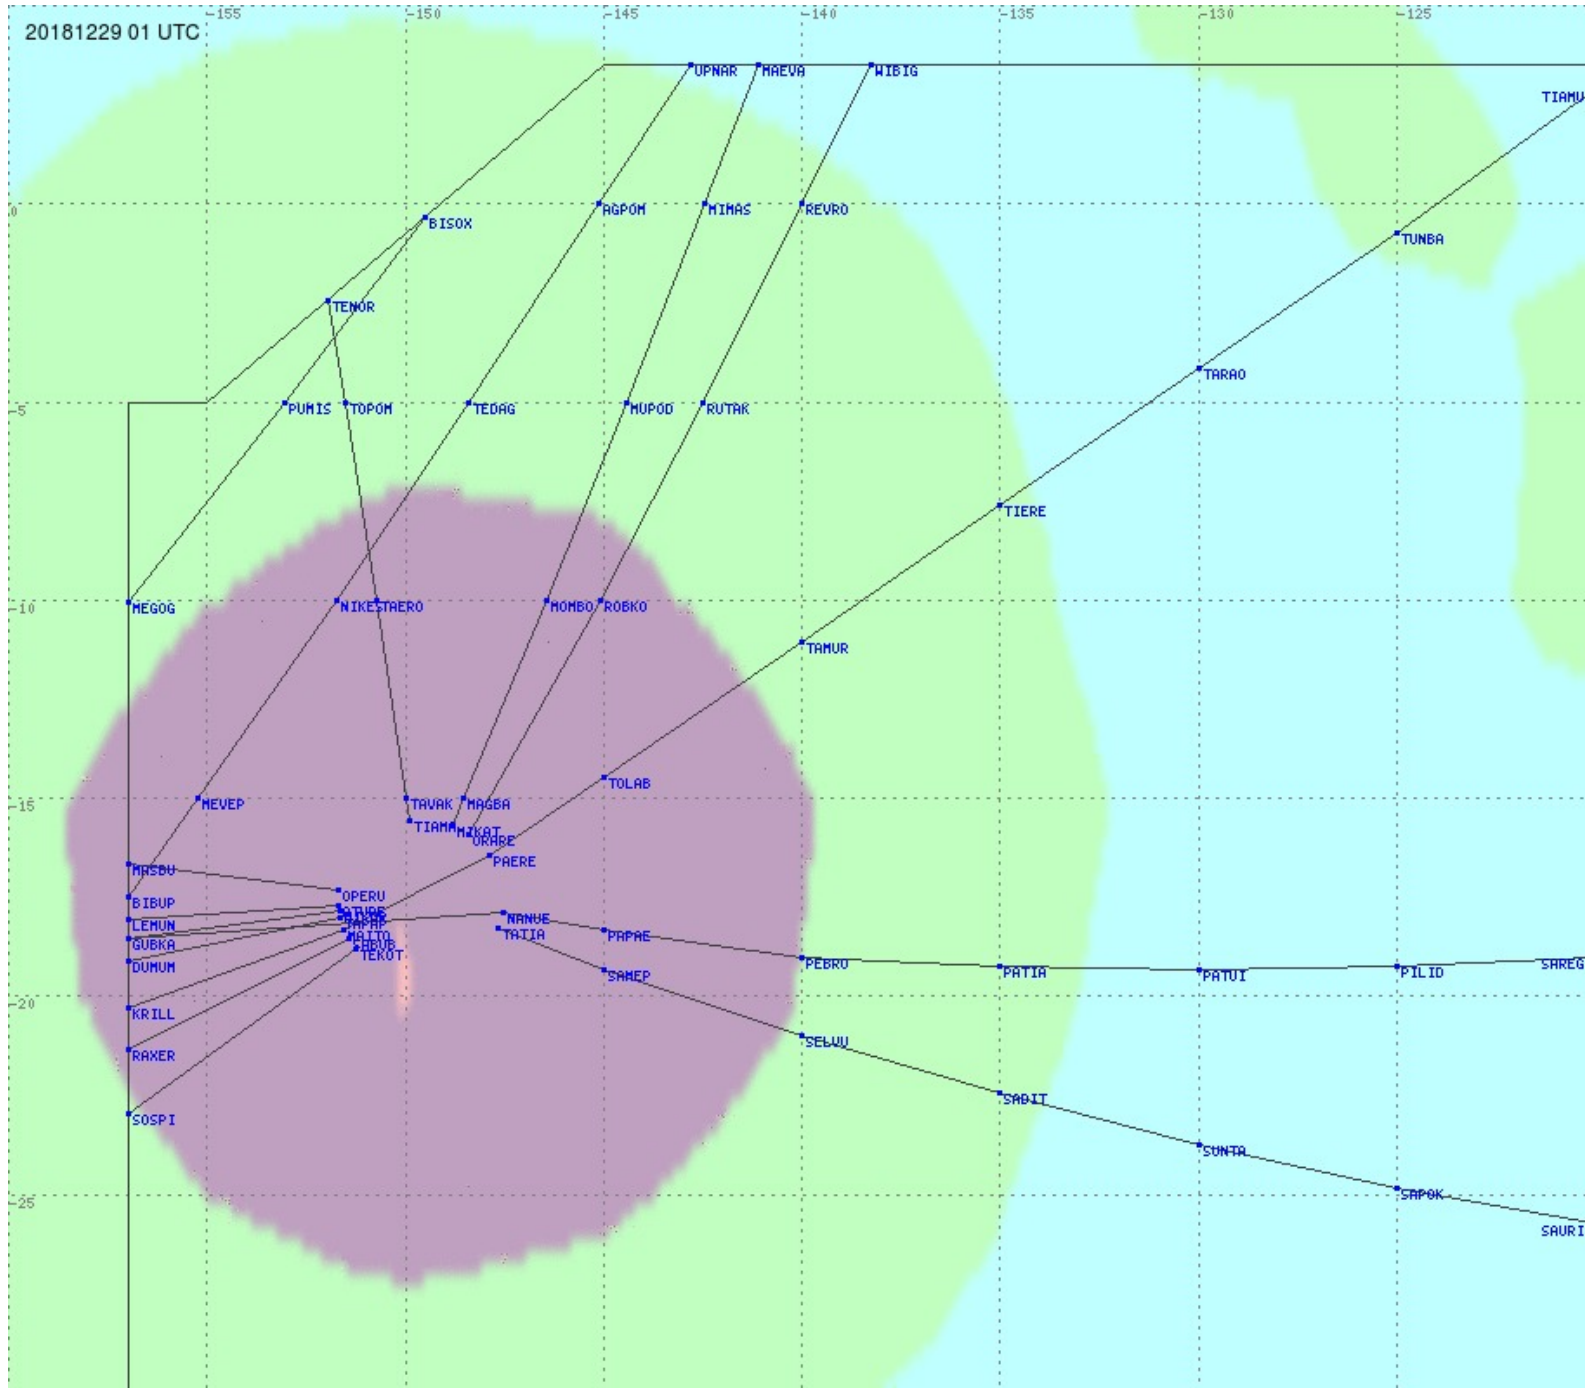

Tahiti FIR - HF Propag - 20181229

2.8 MHz 3.5 MHz 5.6 MHz 8.9 MHz 13.3 MHz 17.9 MHz None