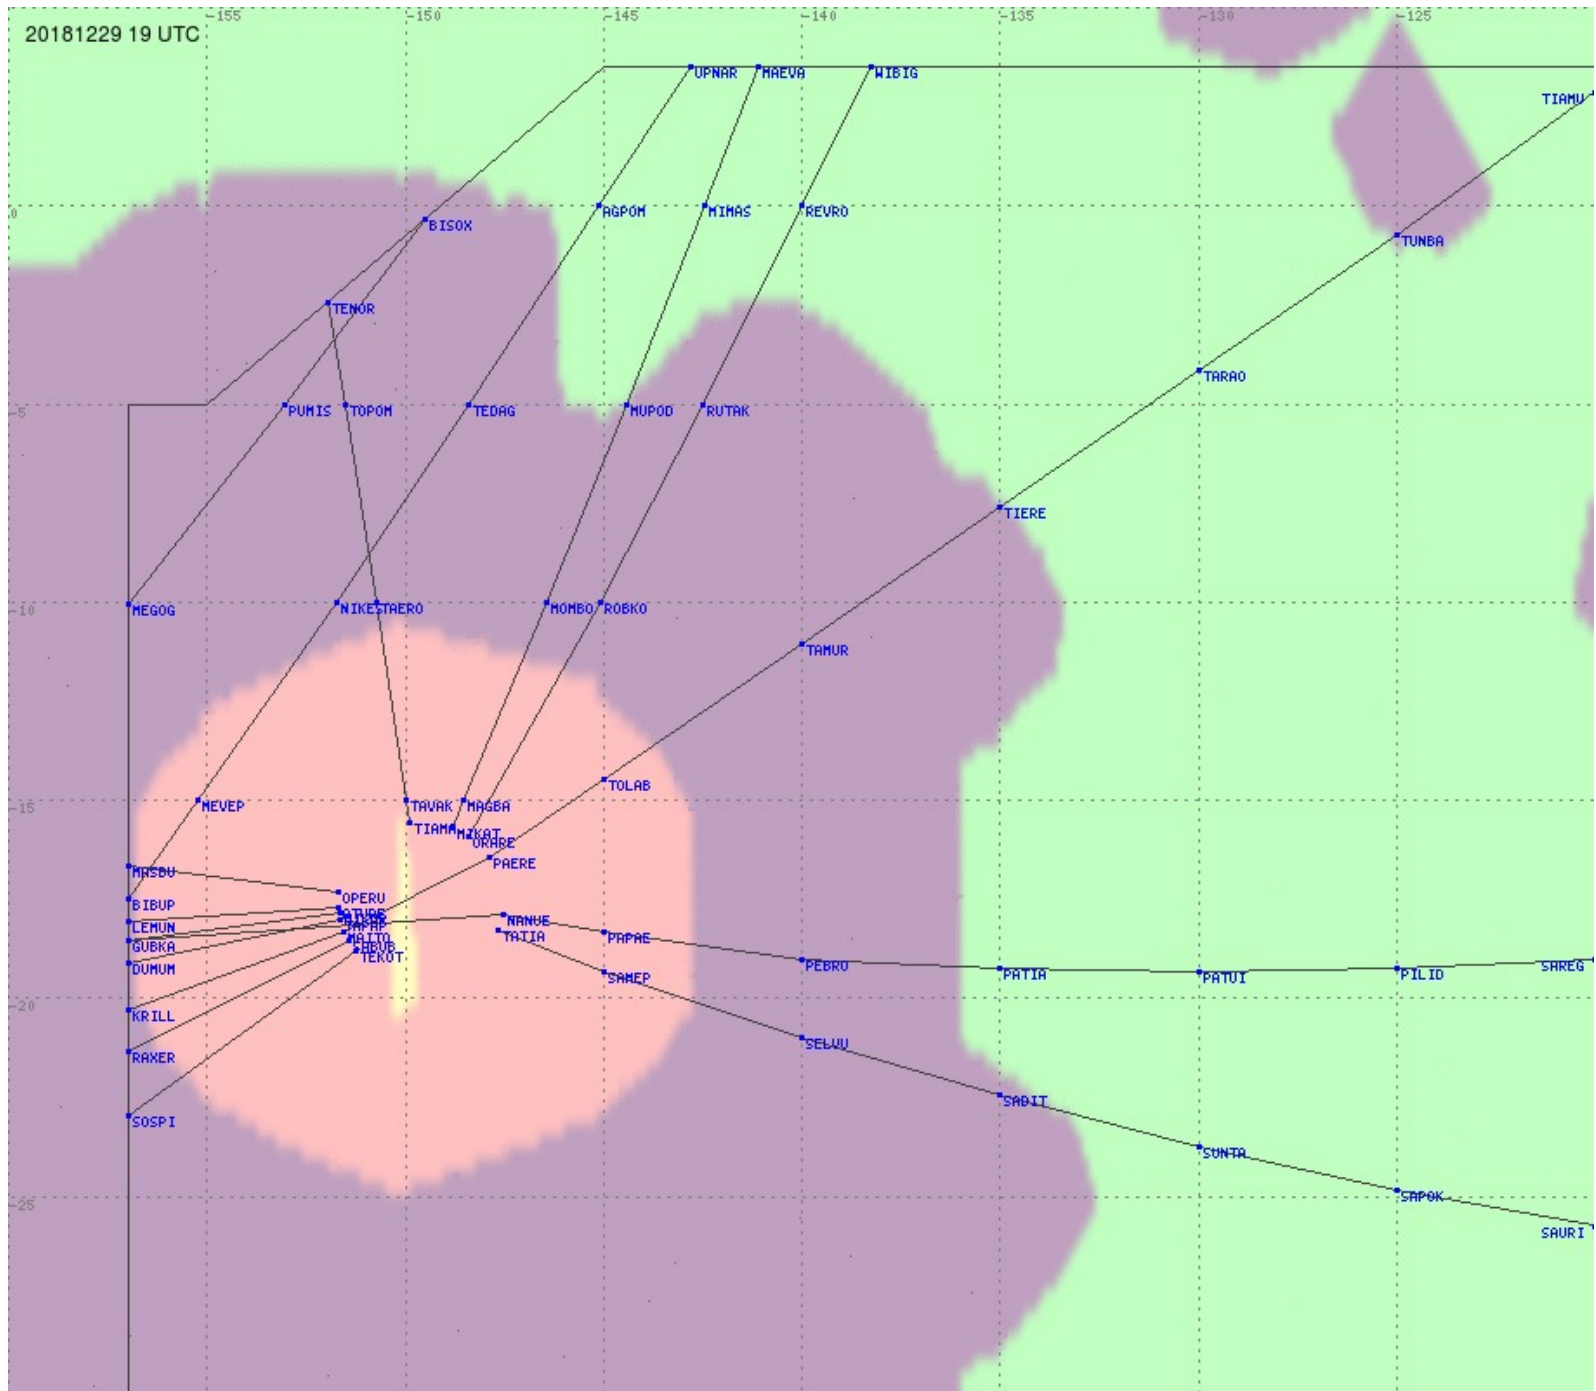

Tahiti FIR - HF Propag - 20181229

2.8 MHz
3.5 MHz
5.6 MHz
8.9 MHz
13.3 MHz
17.9 MHz
None