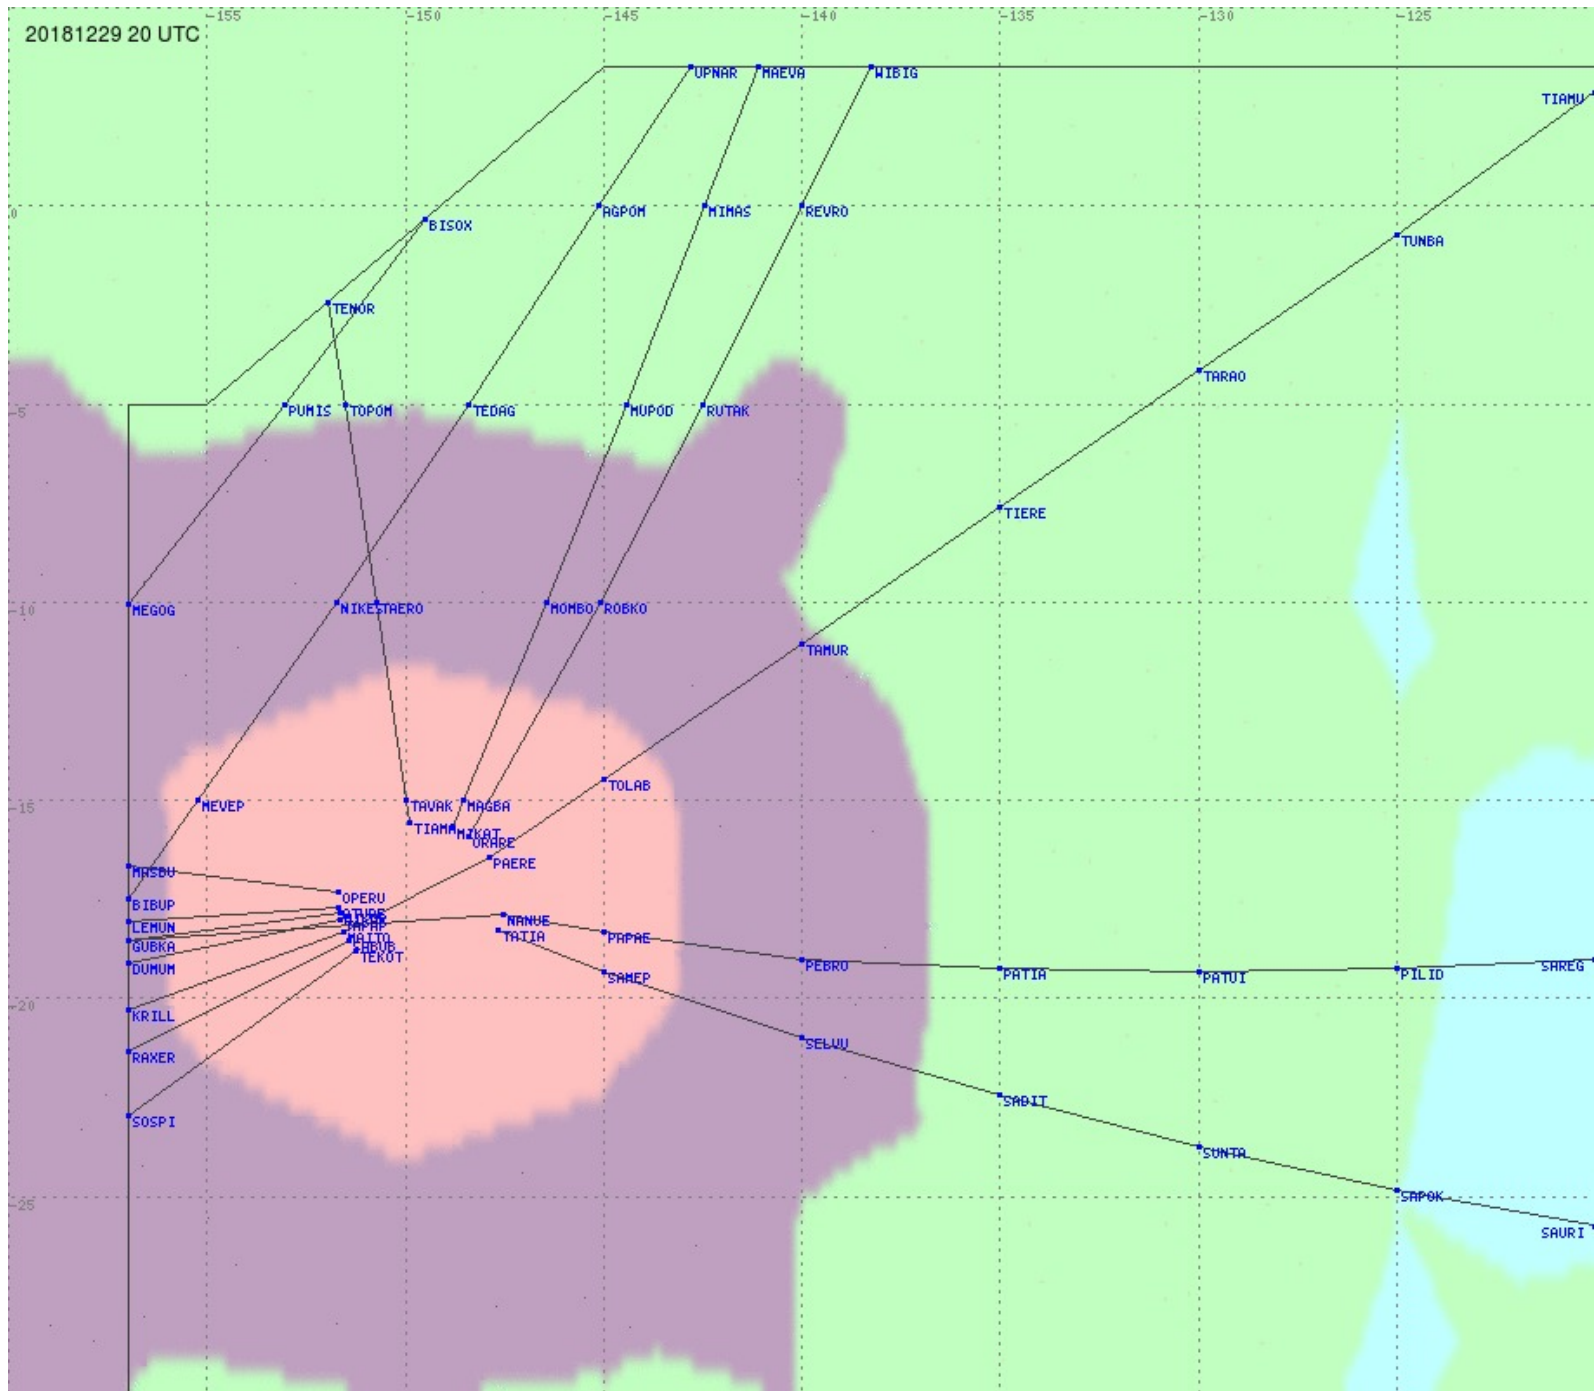

Tahiti FIR - HF Propag - 20181229

2.8 MHz 3.5 MHz 5.6 MHz 8.9 MHz 13.3 MHz 17.9 MHz None