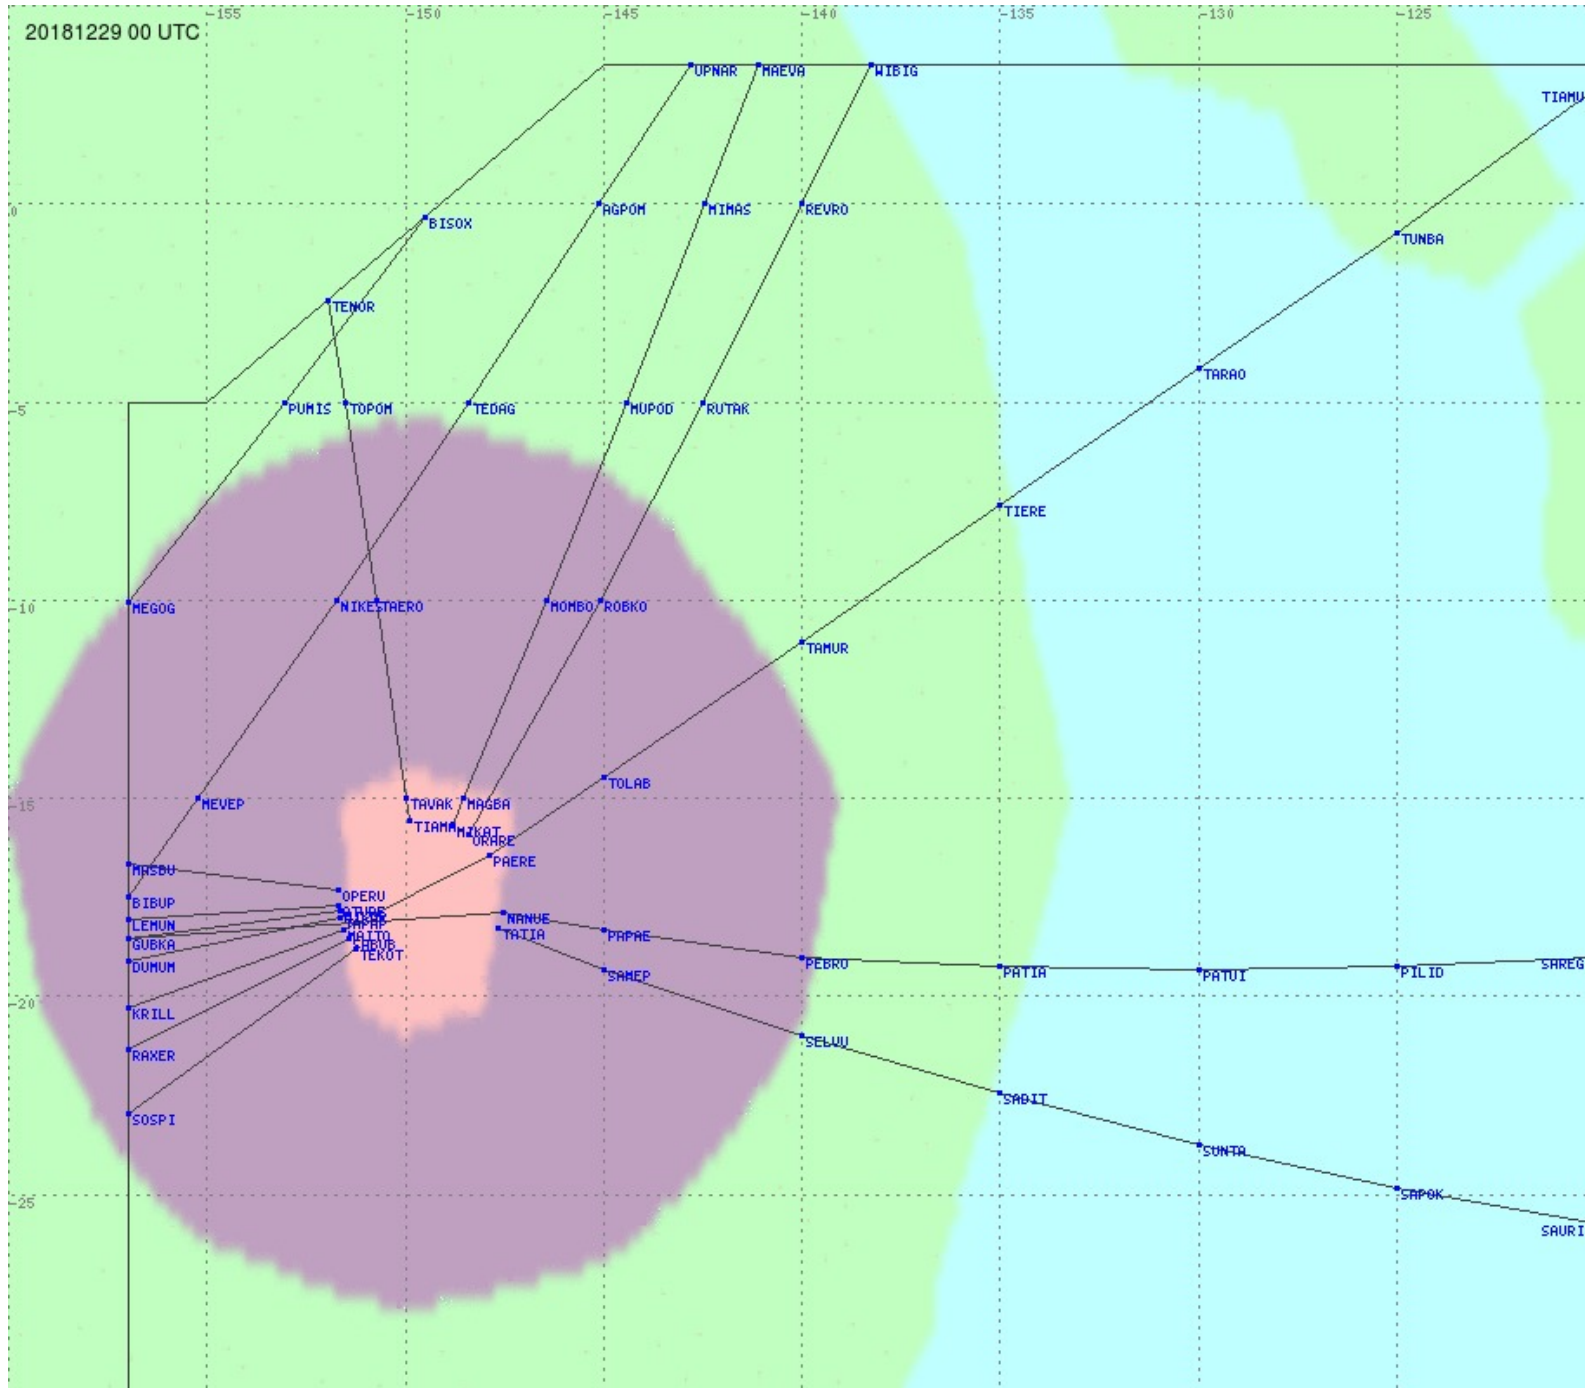

Tahiti FIR - HF Propag - 20181229

2.8 MHz 3.5 MHz 5.6 MHz 8.9 MHz 13.3 MHz 17.9 MHz None