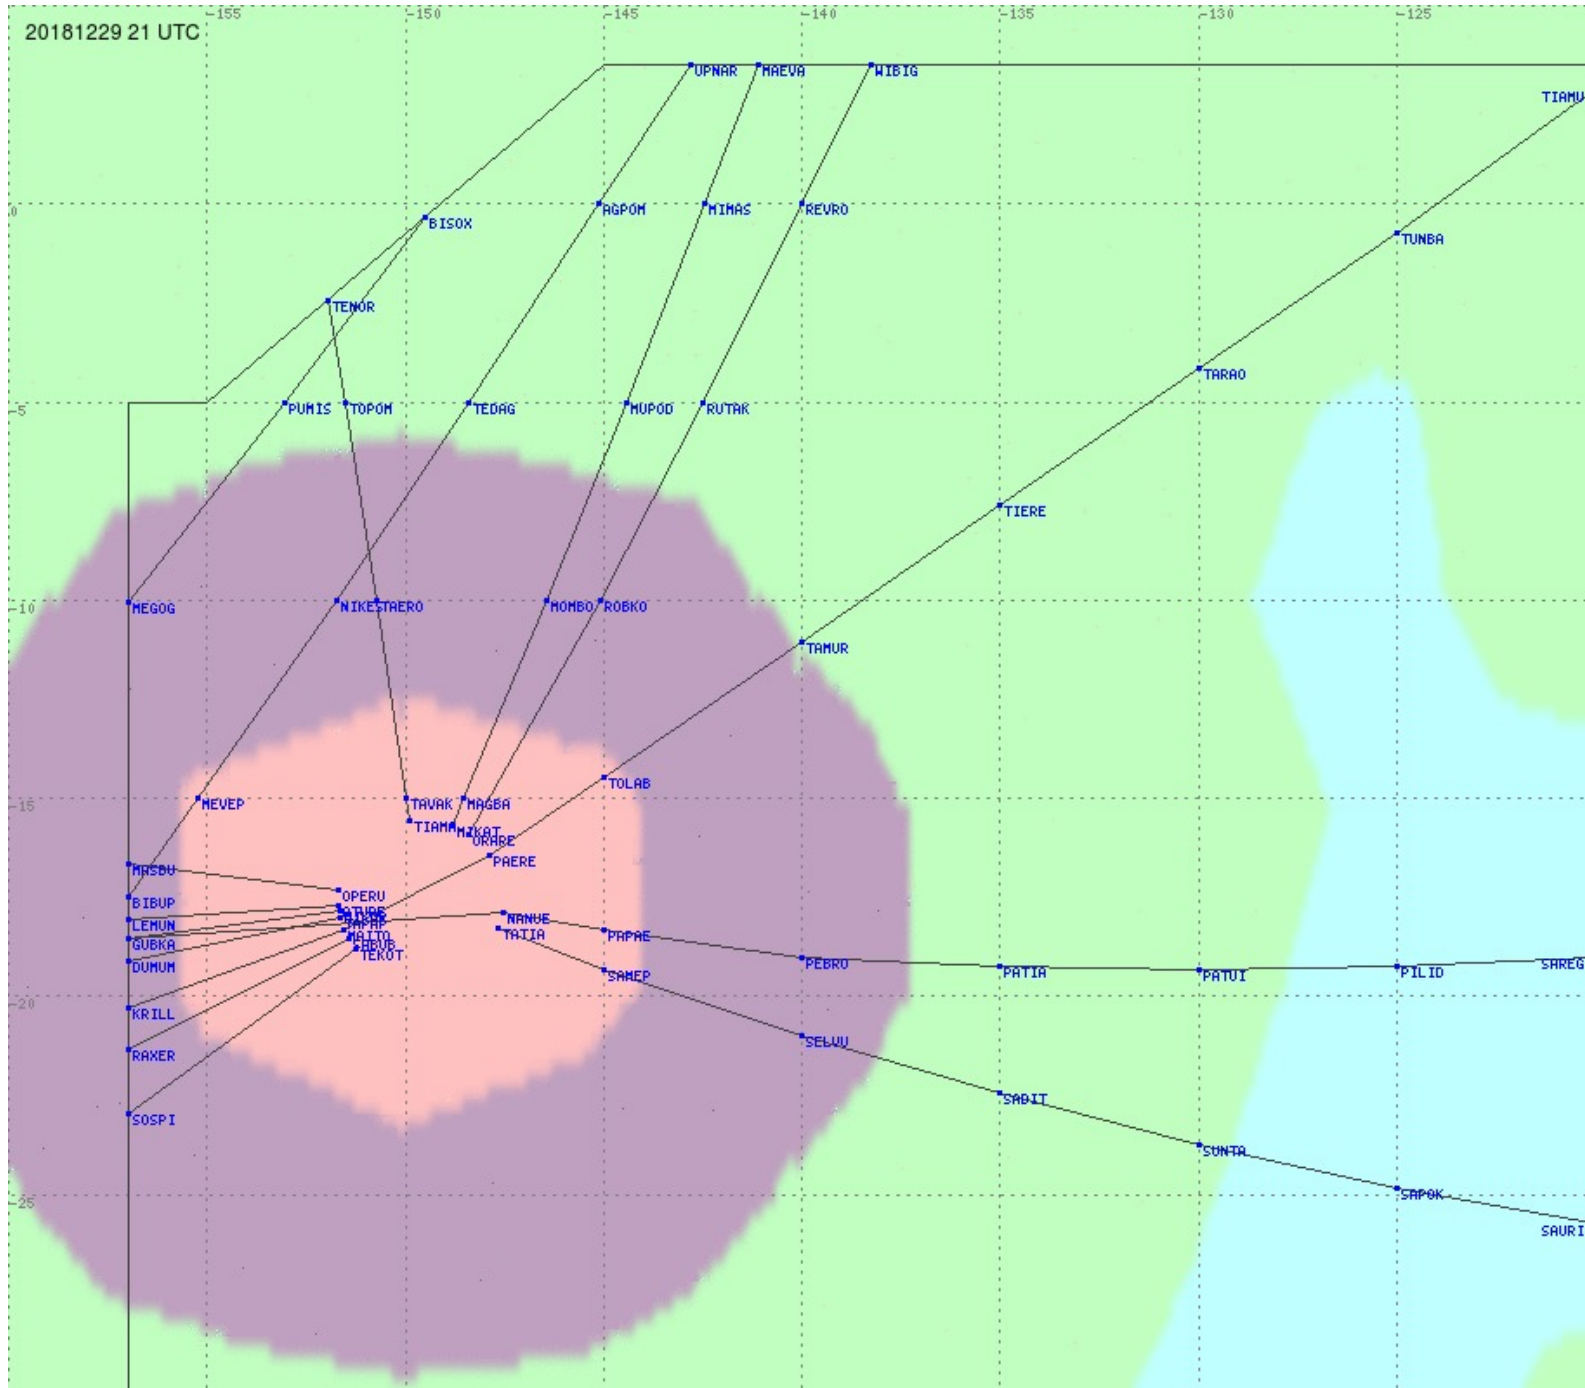

Tahiti FIR - HF Propag - 20181229

2.8 MHz 3.5 MHz 5.6 MHz 8.9 MHz 13.3 MHz 17.9 MHz None