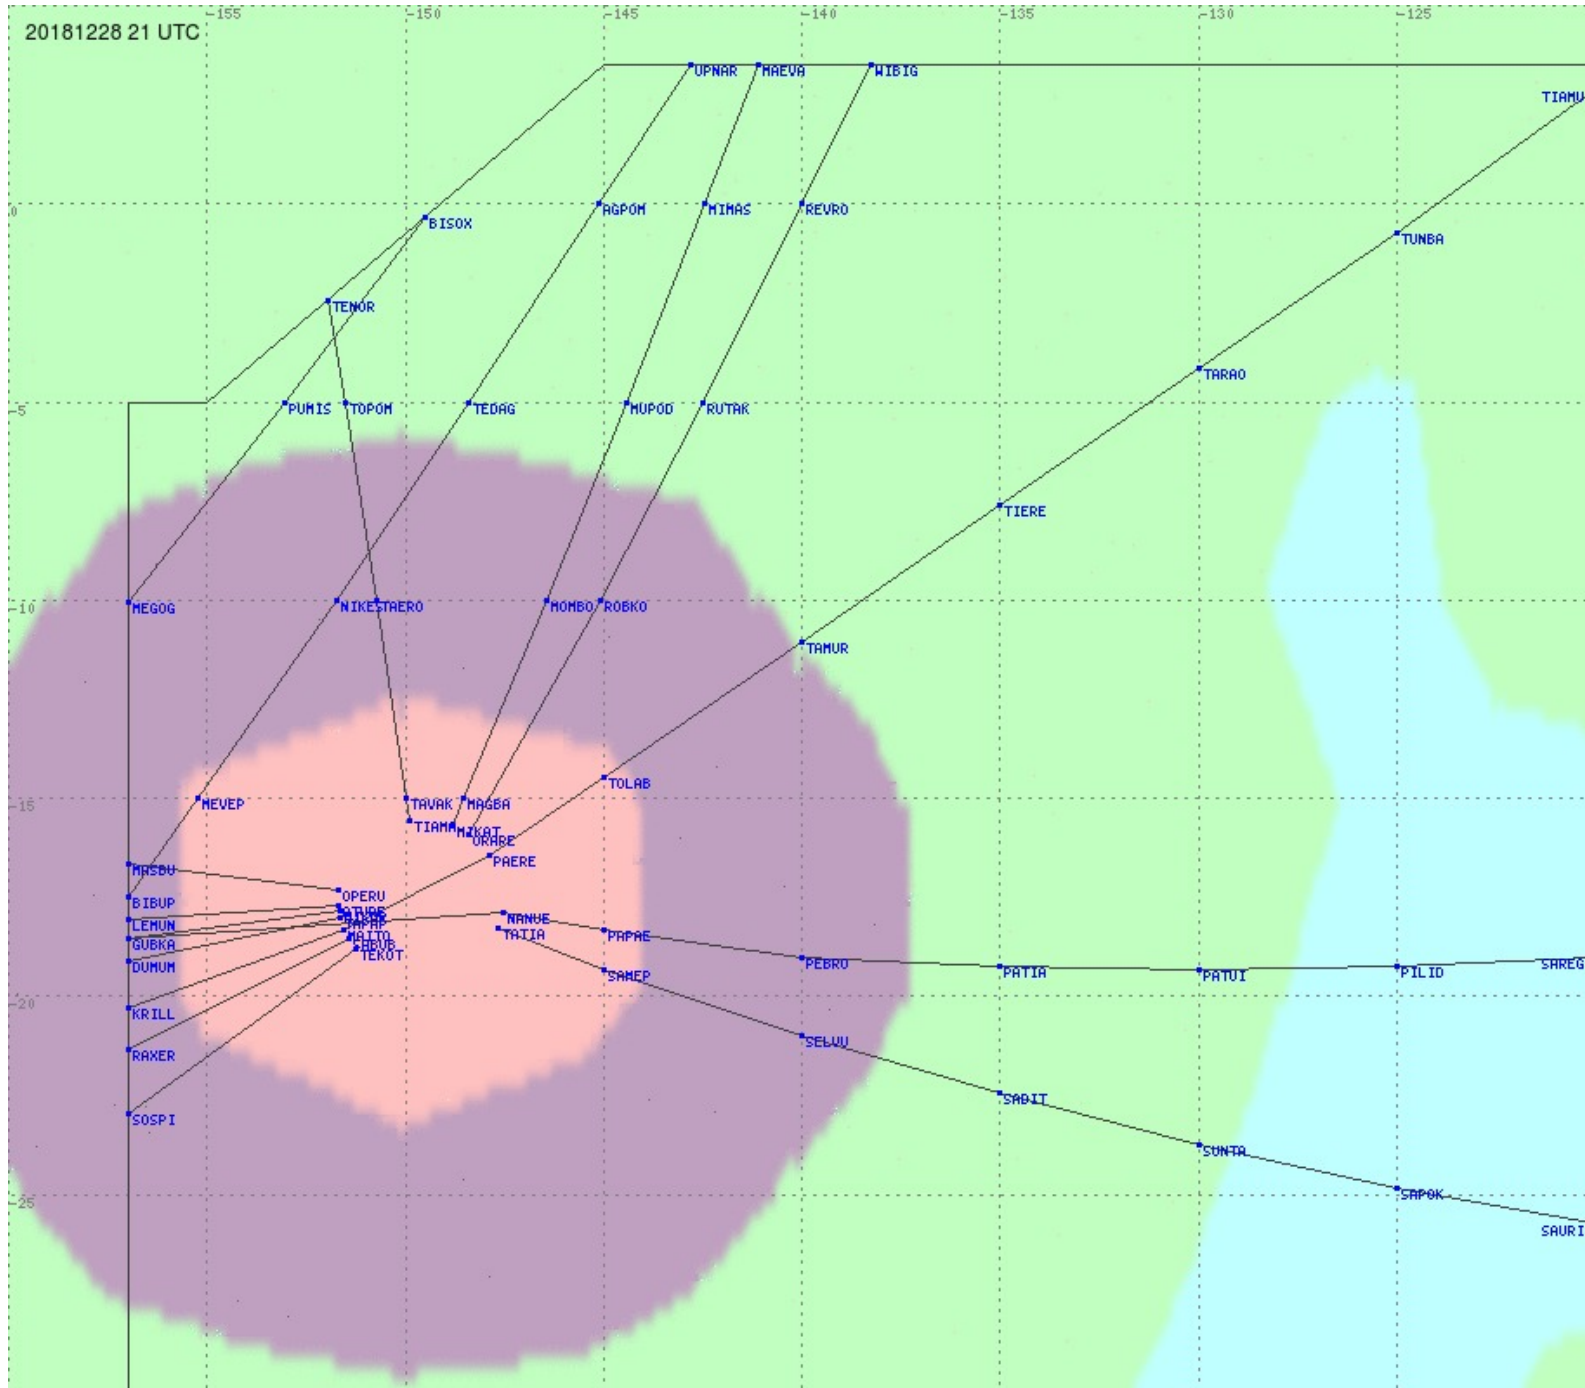

Tahiti FIR - HF Propag - 20181228

2.8 MHz 3.5 MHz 5.6 MHz 8.9 MHz 13.3 MHz 17.9 MHz None