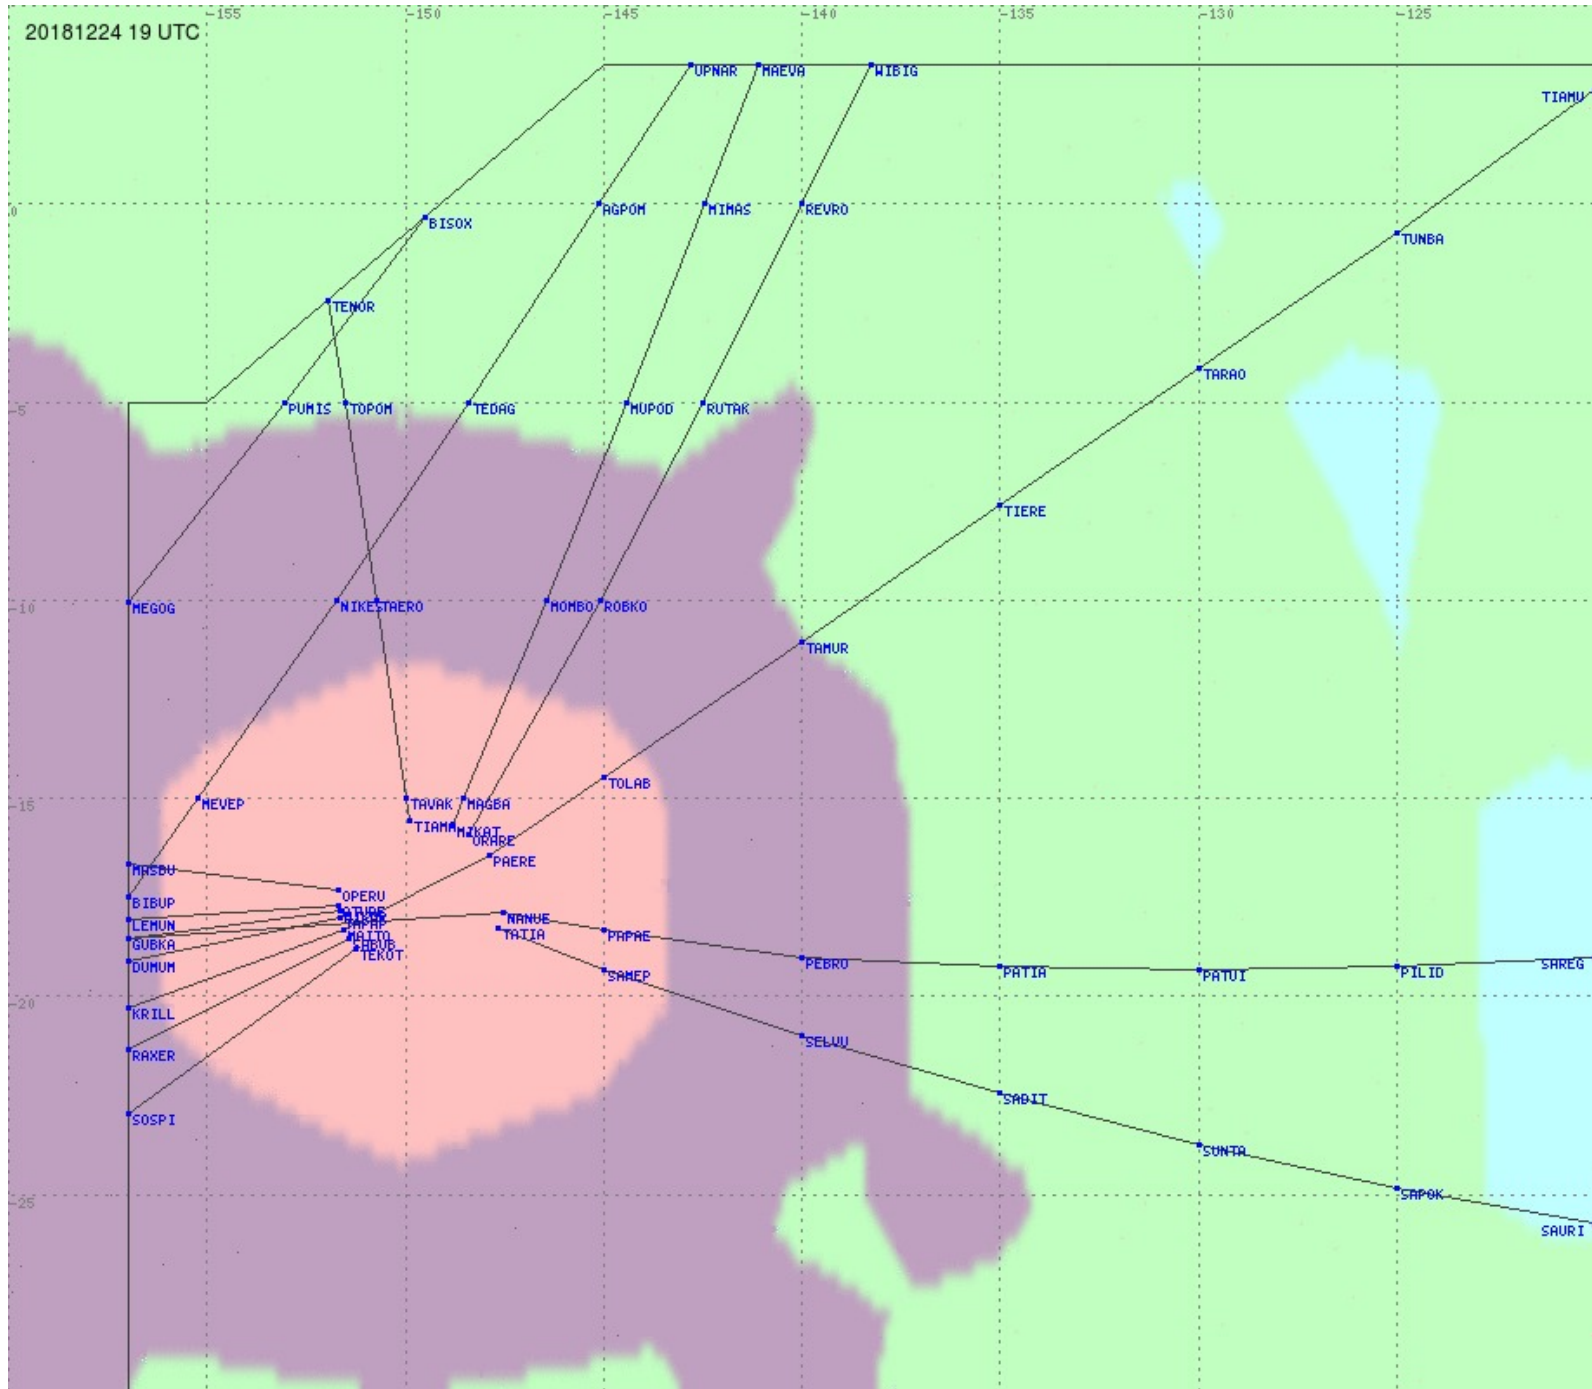

Tahiti FIR - HF Propag - 20181224

2.8 MHz 3.5 MHz 5.6 MHz 8.9 MHz 13.3 MHz 17.9 MHz None