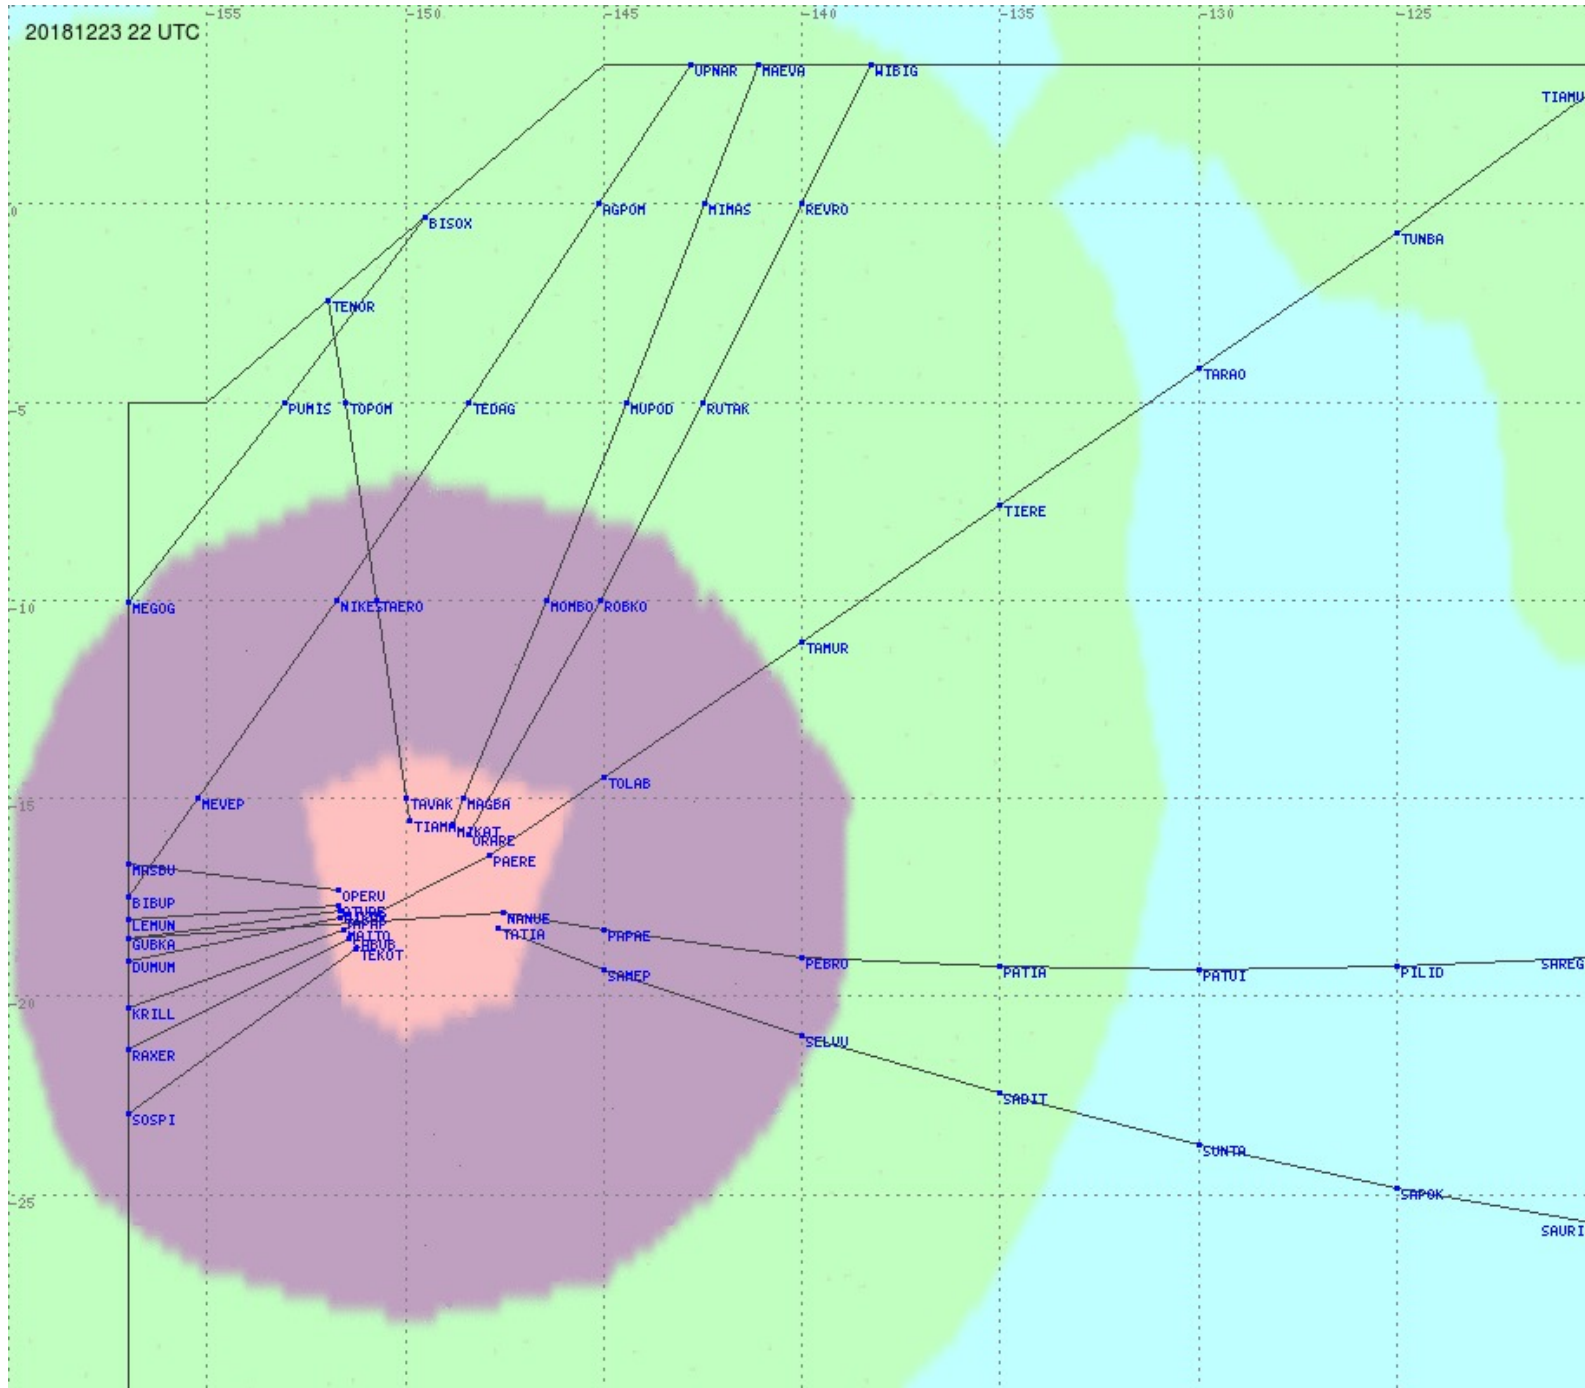

Tahiti FIR - HF Propag - 20181223

2.8 MHz 3.5 MHz 5.6 MHz 8.9 MHz 13.3 MHz 17.9 MHz None