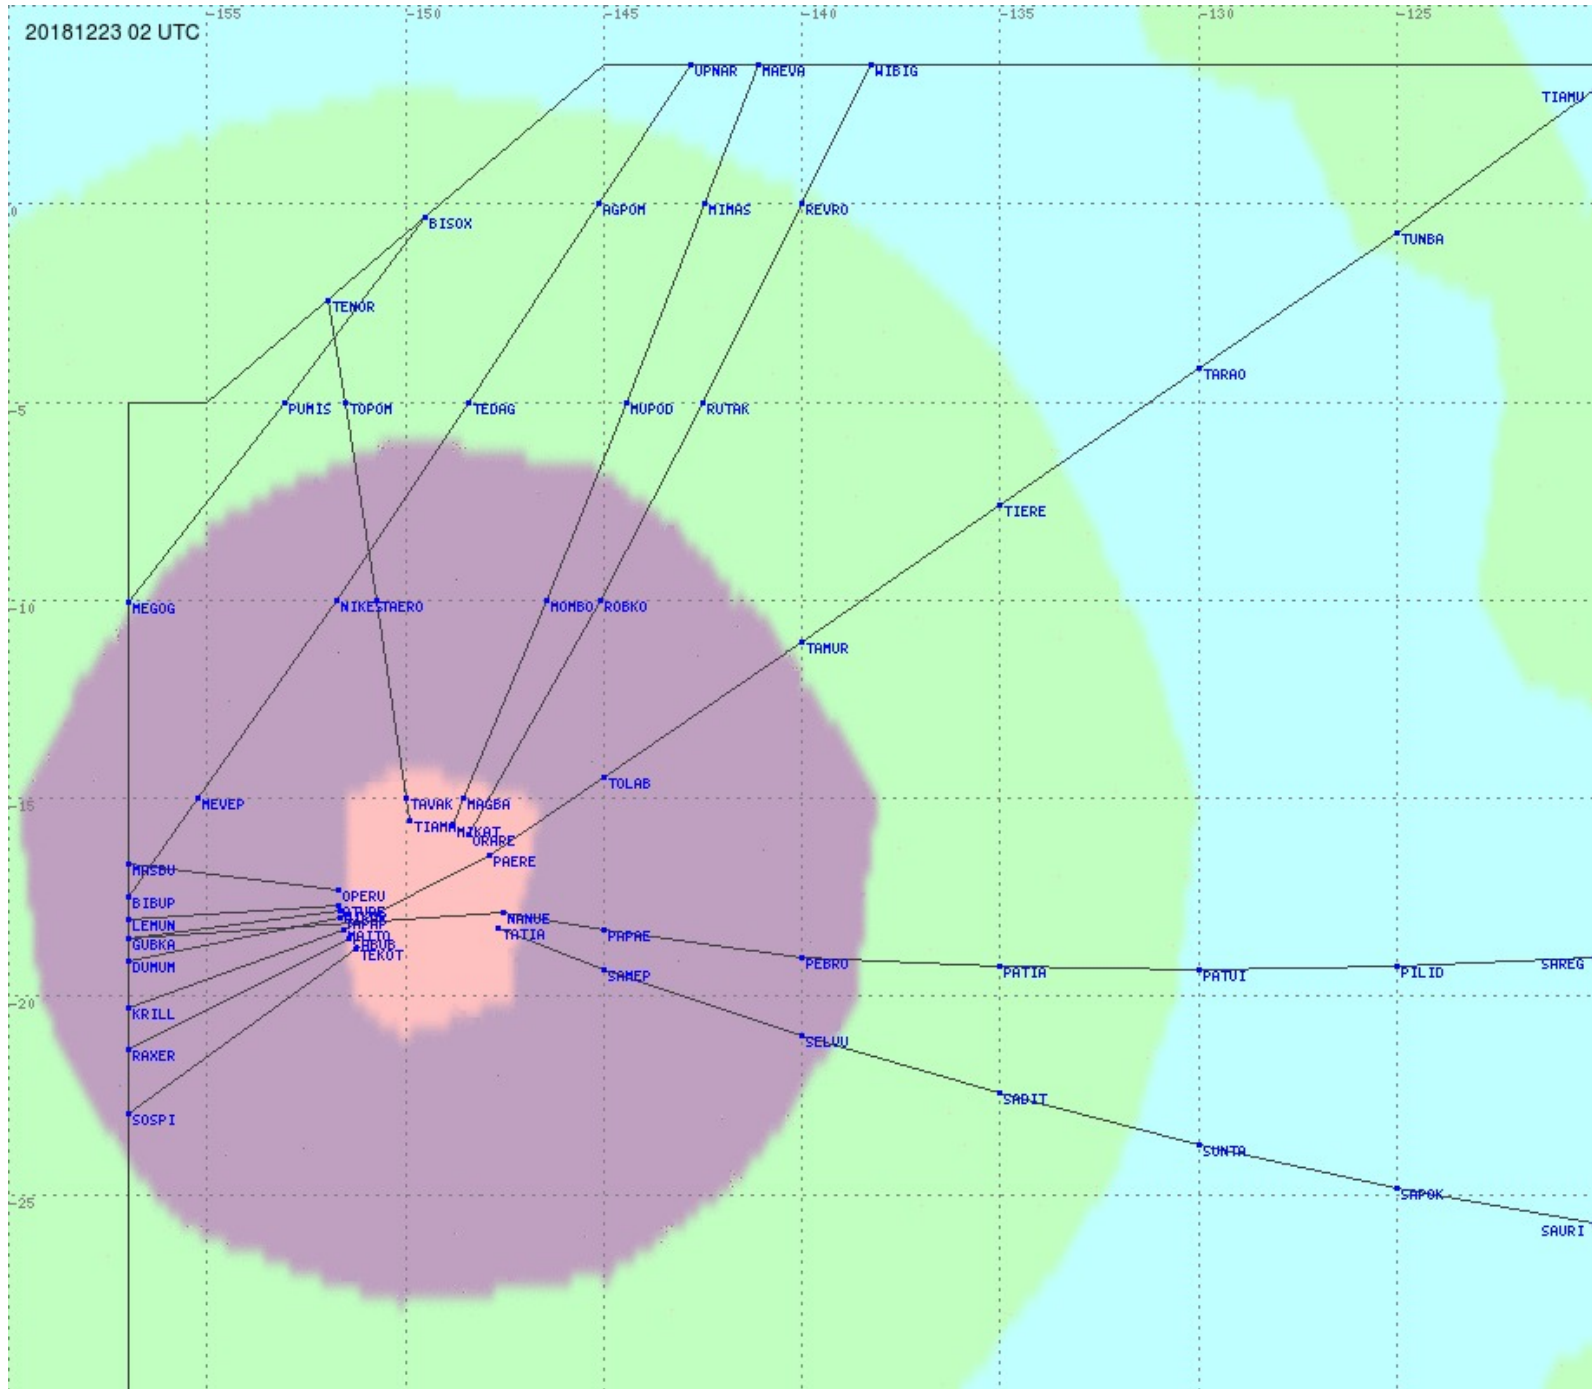

Tahiti FIR - HF Propag - 20181223

2.8 MHz 3.5 MHz 5.6 MHz 8.9 MHz 13.3 MHz 17.9 MHz None