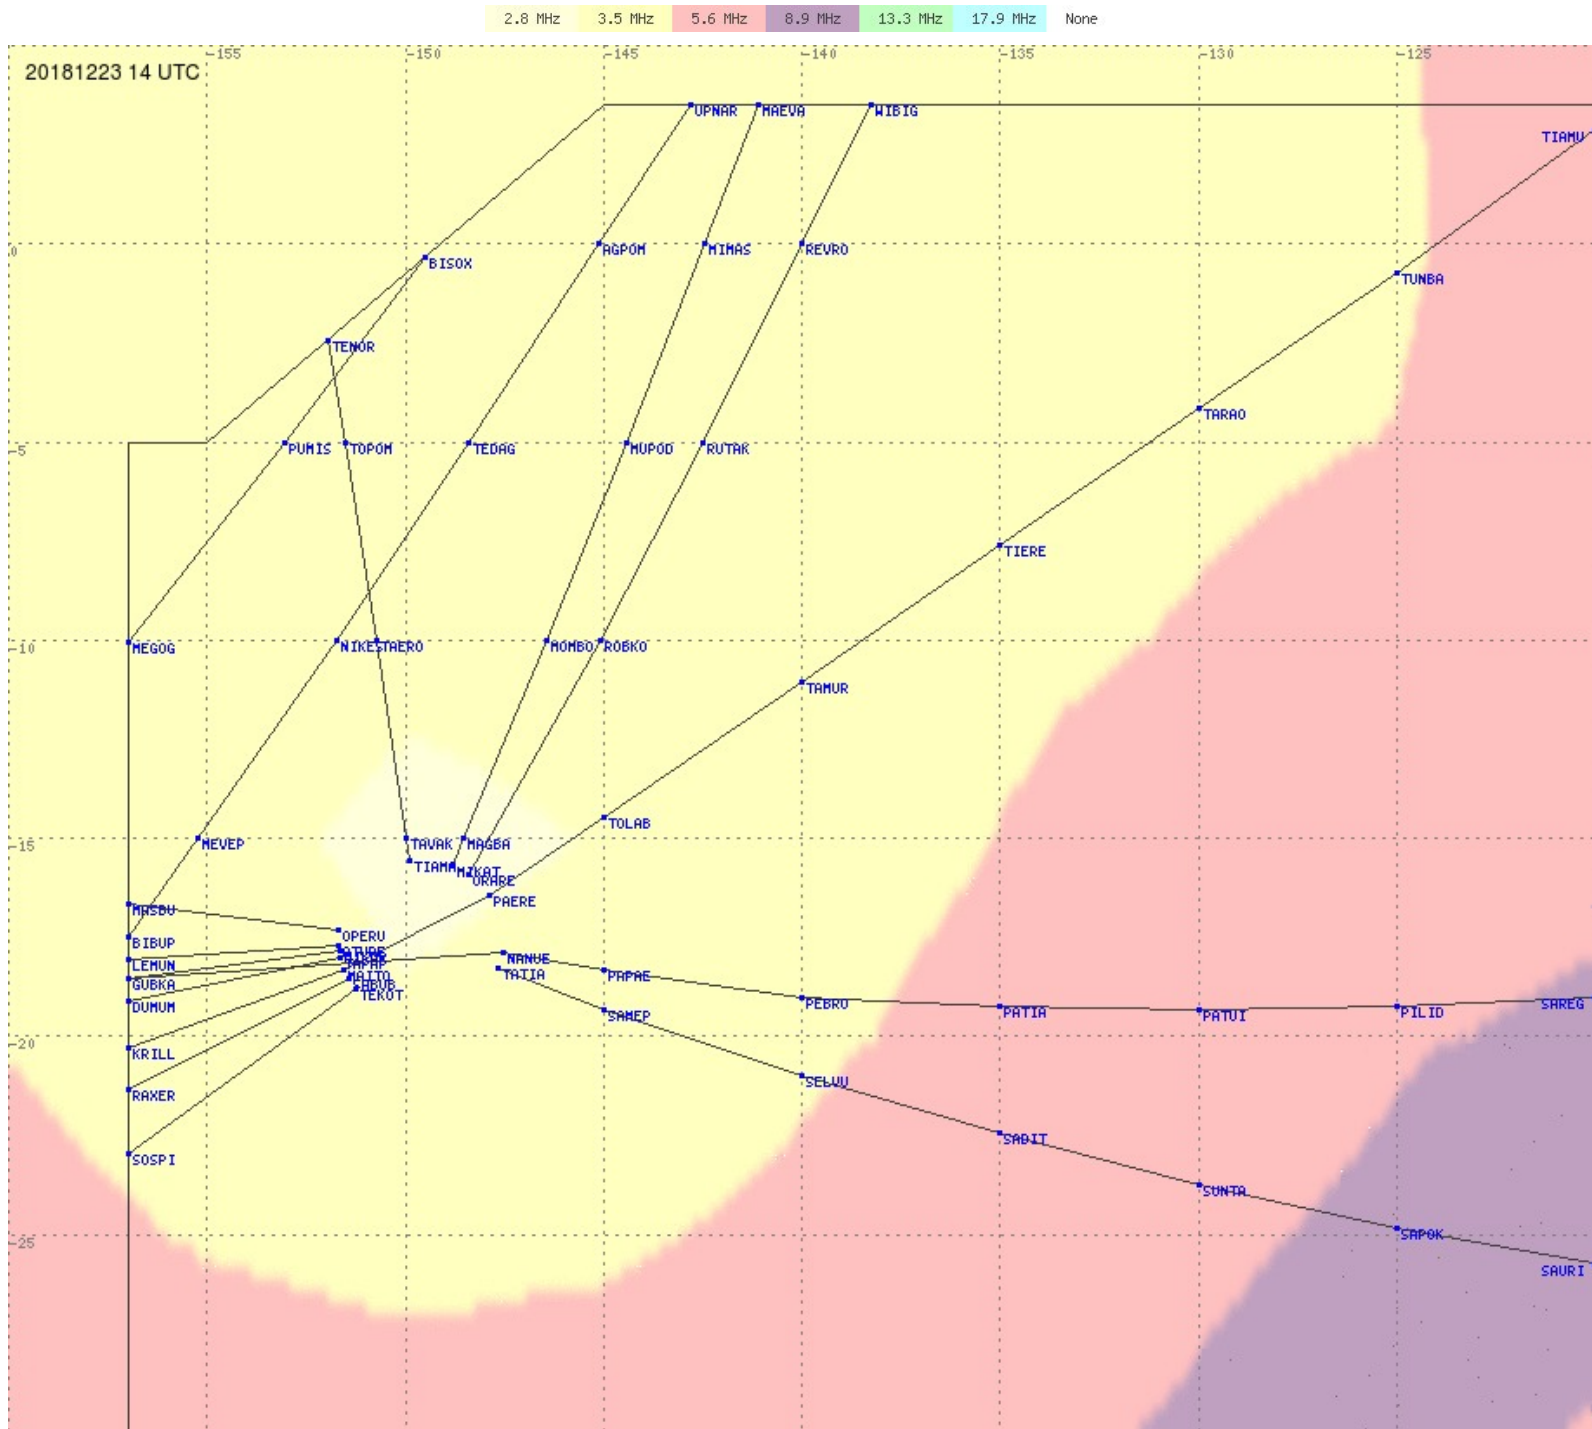

Tahiti FIR - HF Propag - 20181223