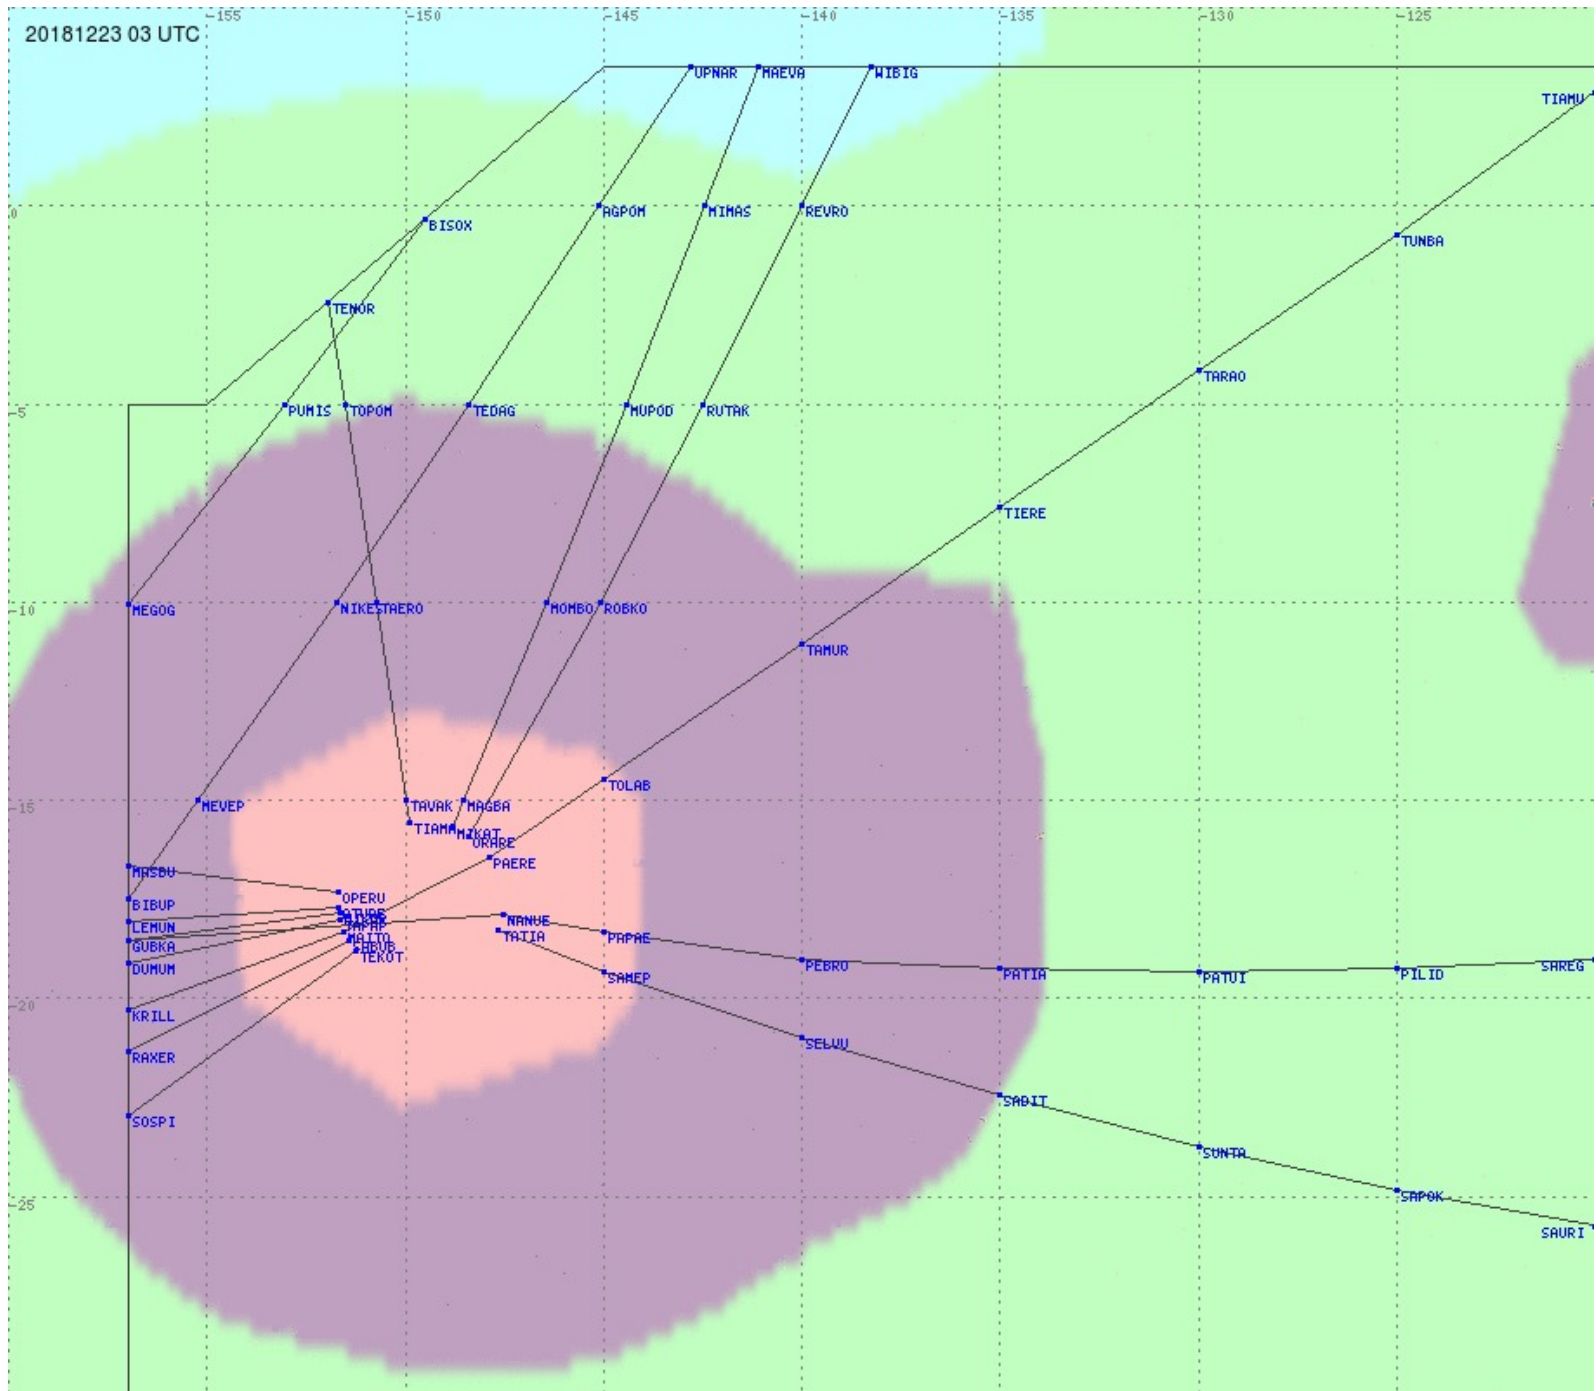

Tahiti FIR - HF Propag - 20181223

2.8 MHz   3.5 MHz   5.6 MHz   8.9 MHz   13.3 MHz   17.9 MHz   None