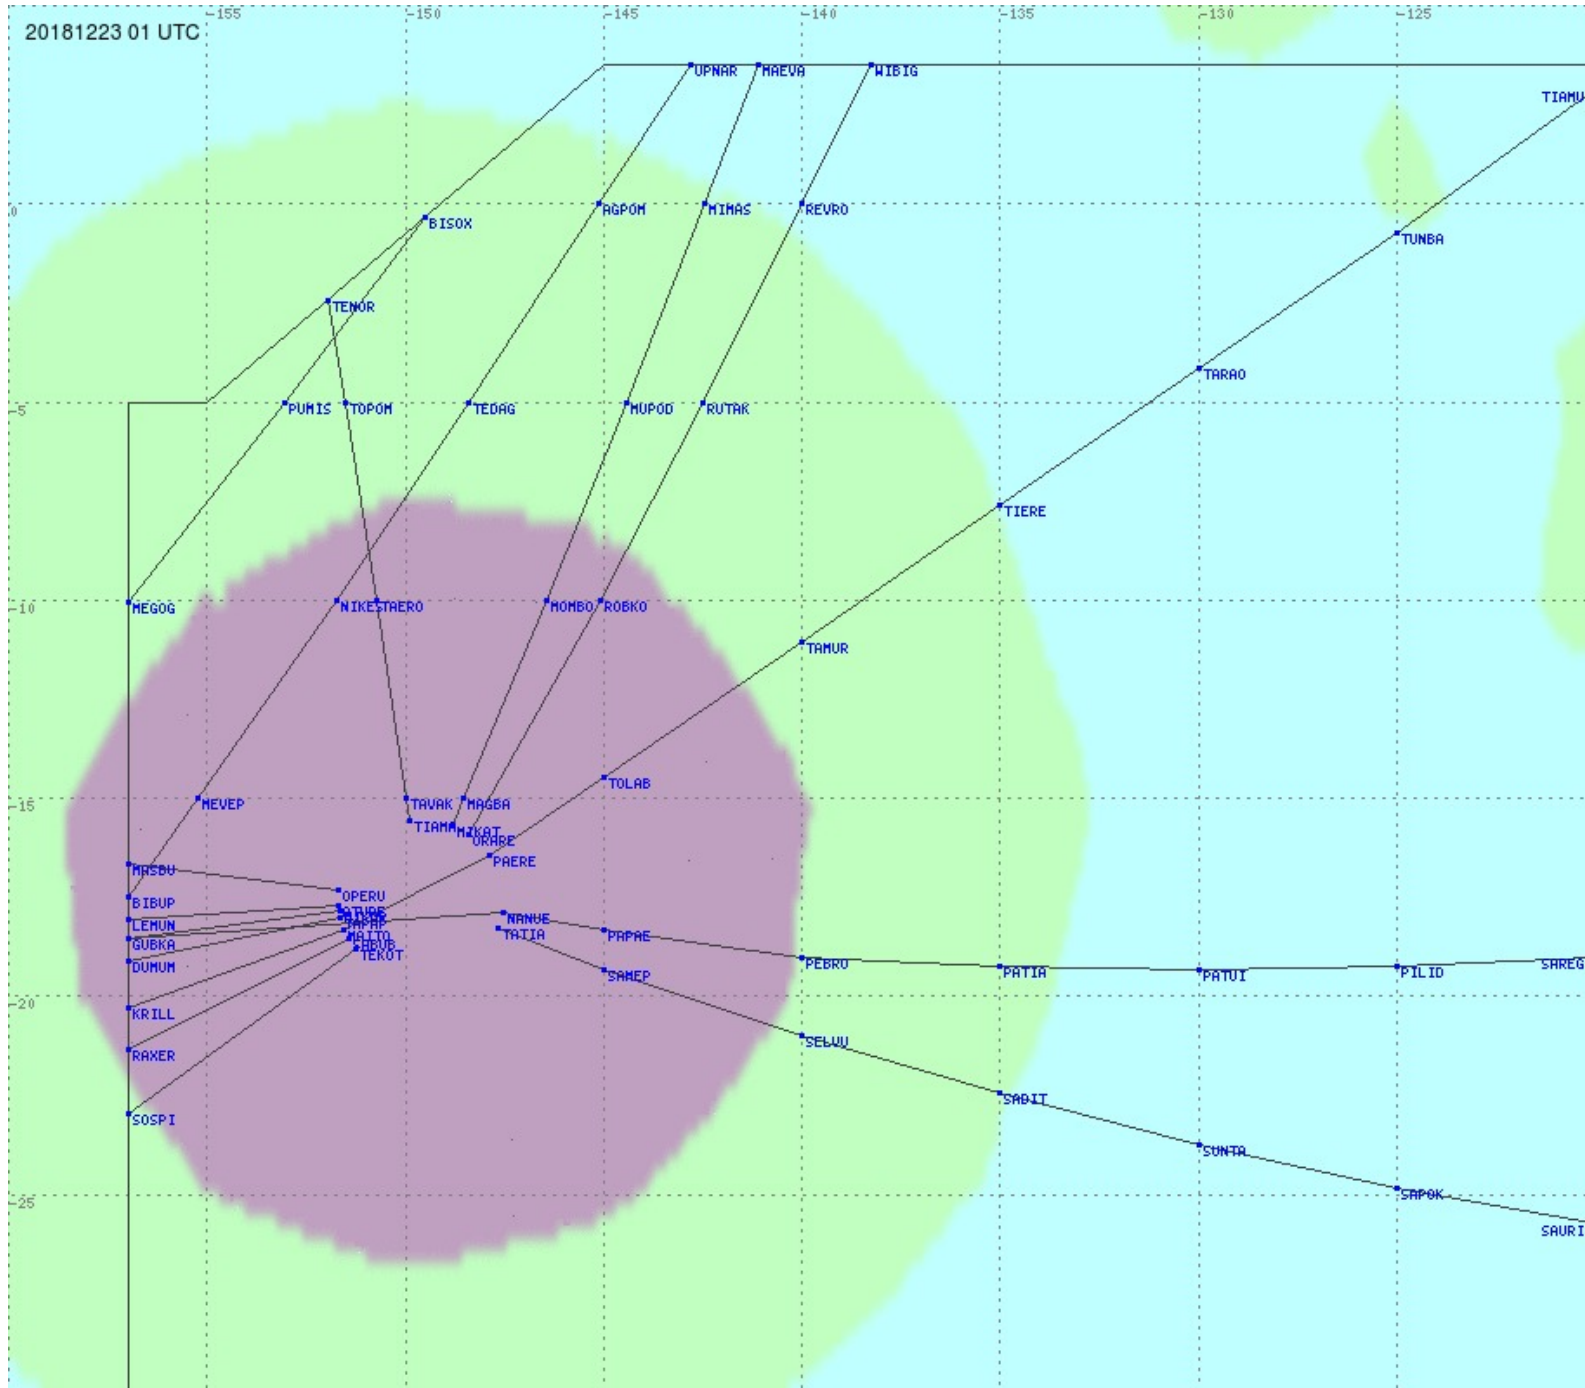

# Tahiti FIR - HF Propag - 20181223

2.8 MHz 3.5 MHz 5.6 MHz 8.9 MHz 13.3 MHz 17.9 MHz None