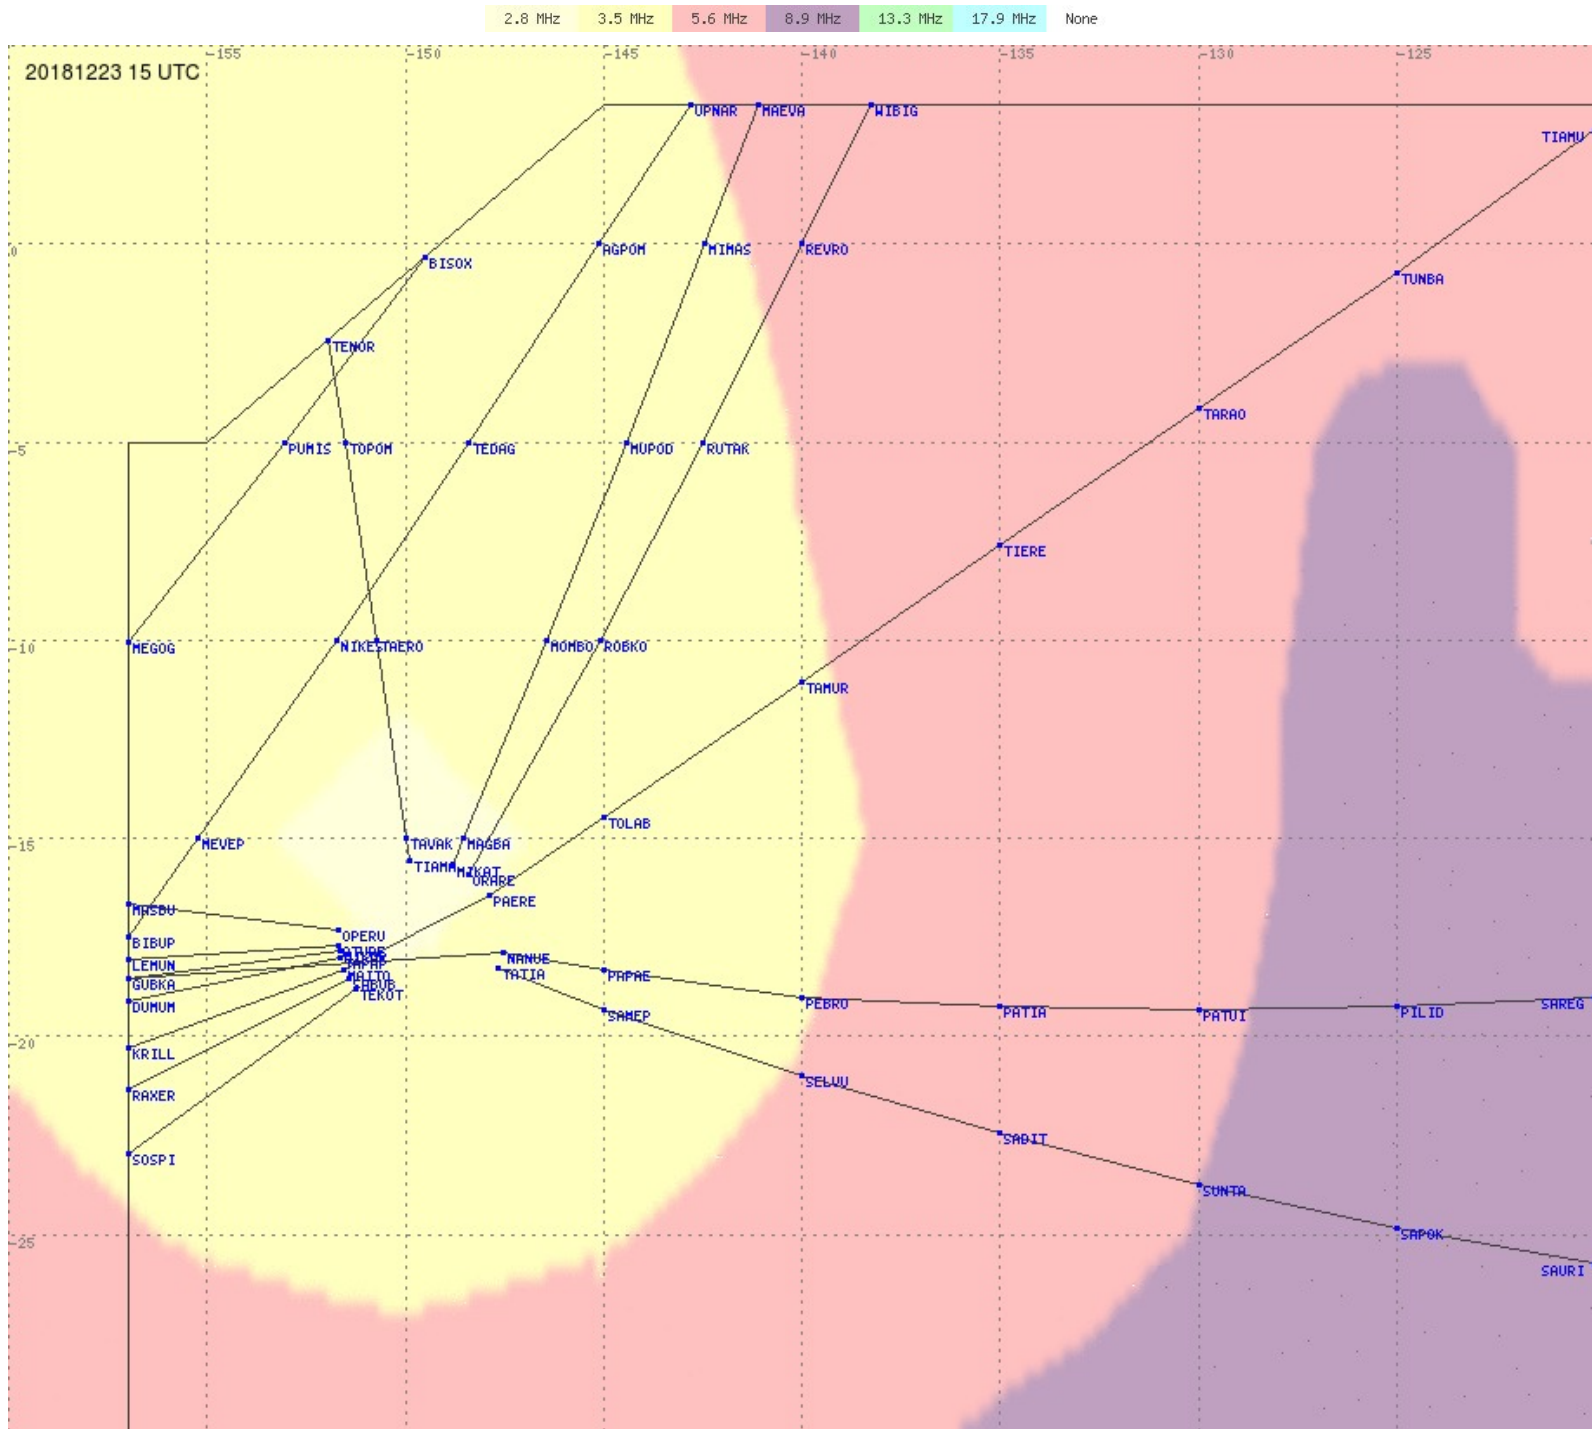

Tahiti FIR - HF Propag - 20181223