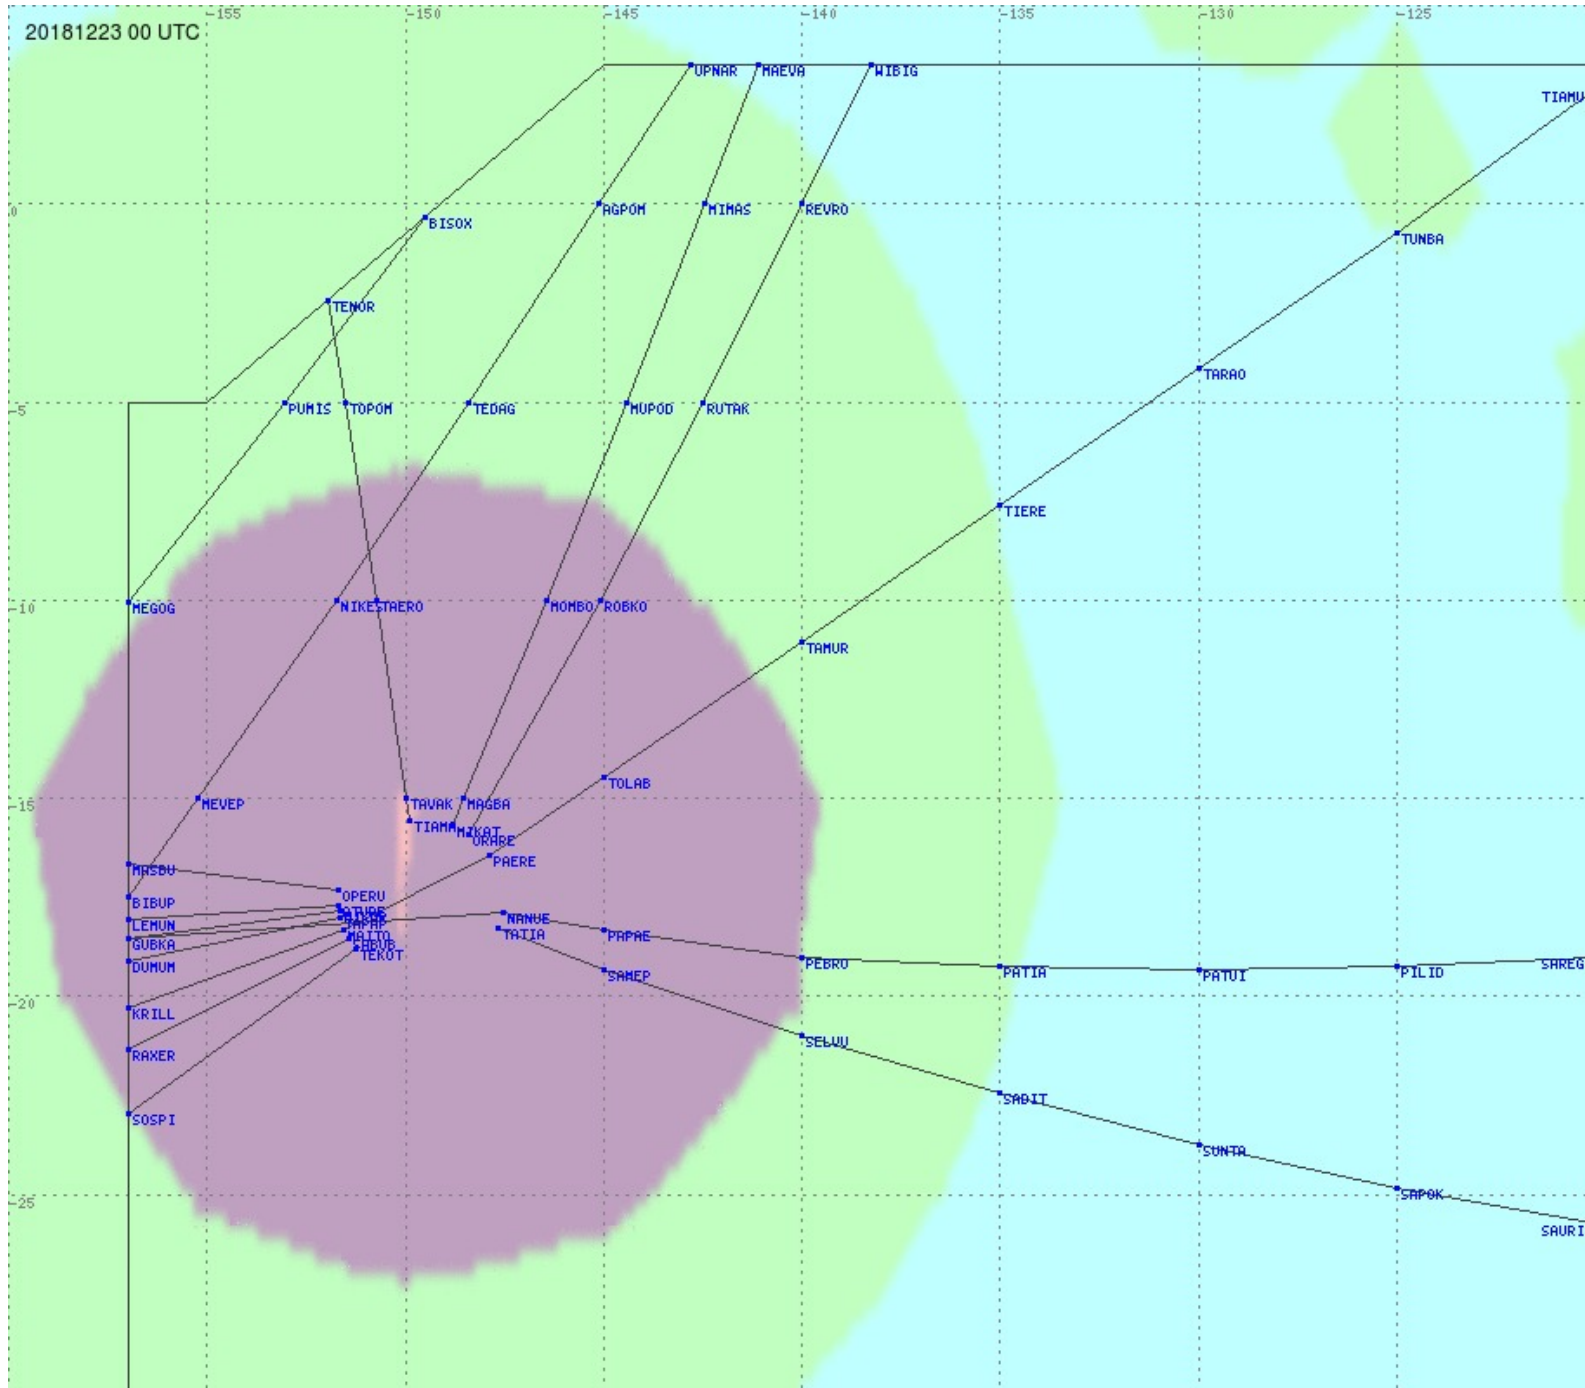

# Tahiti FIR - HF Propag - 20181223

2.8 MHz 3.5 MHz 5.6 MHz 8.9 MHz 13.3 MHz 17.9 MHz None