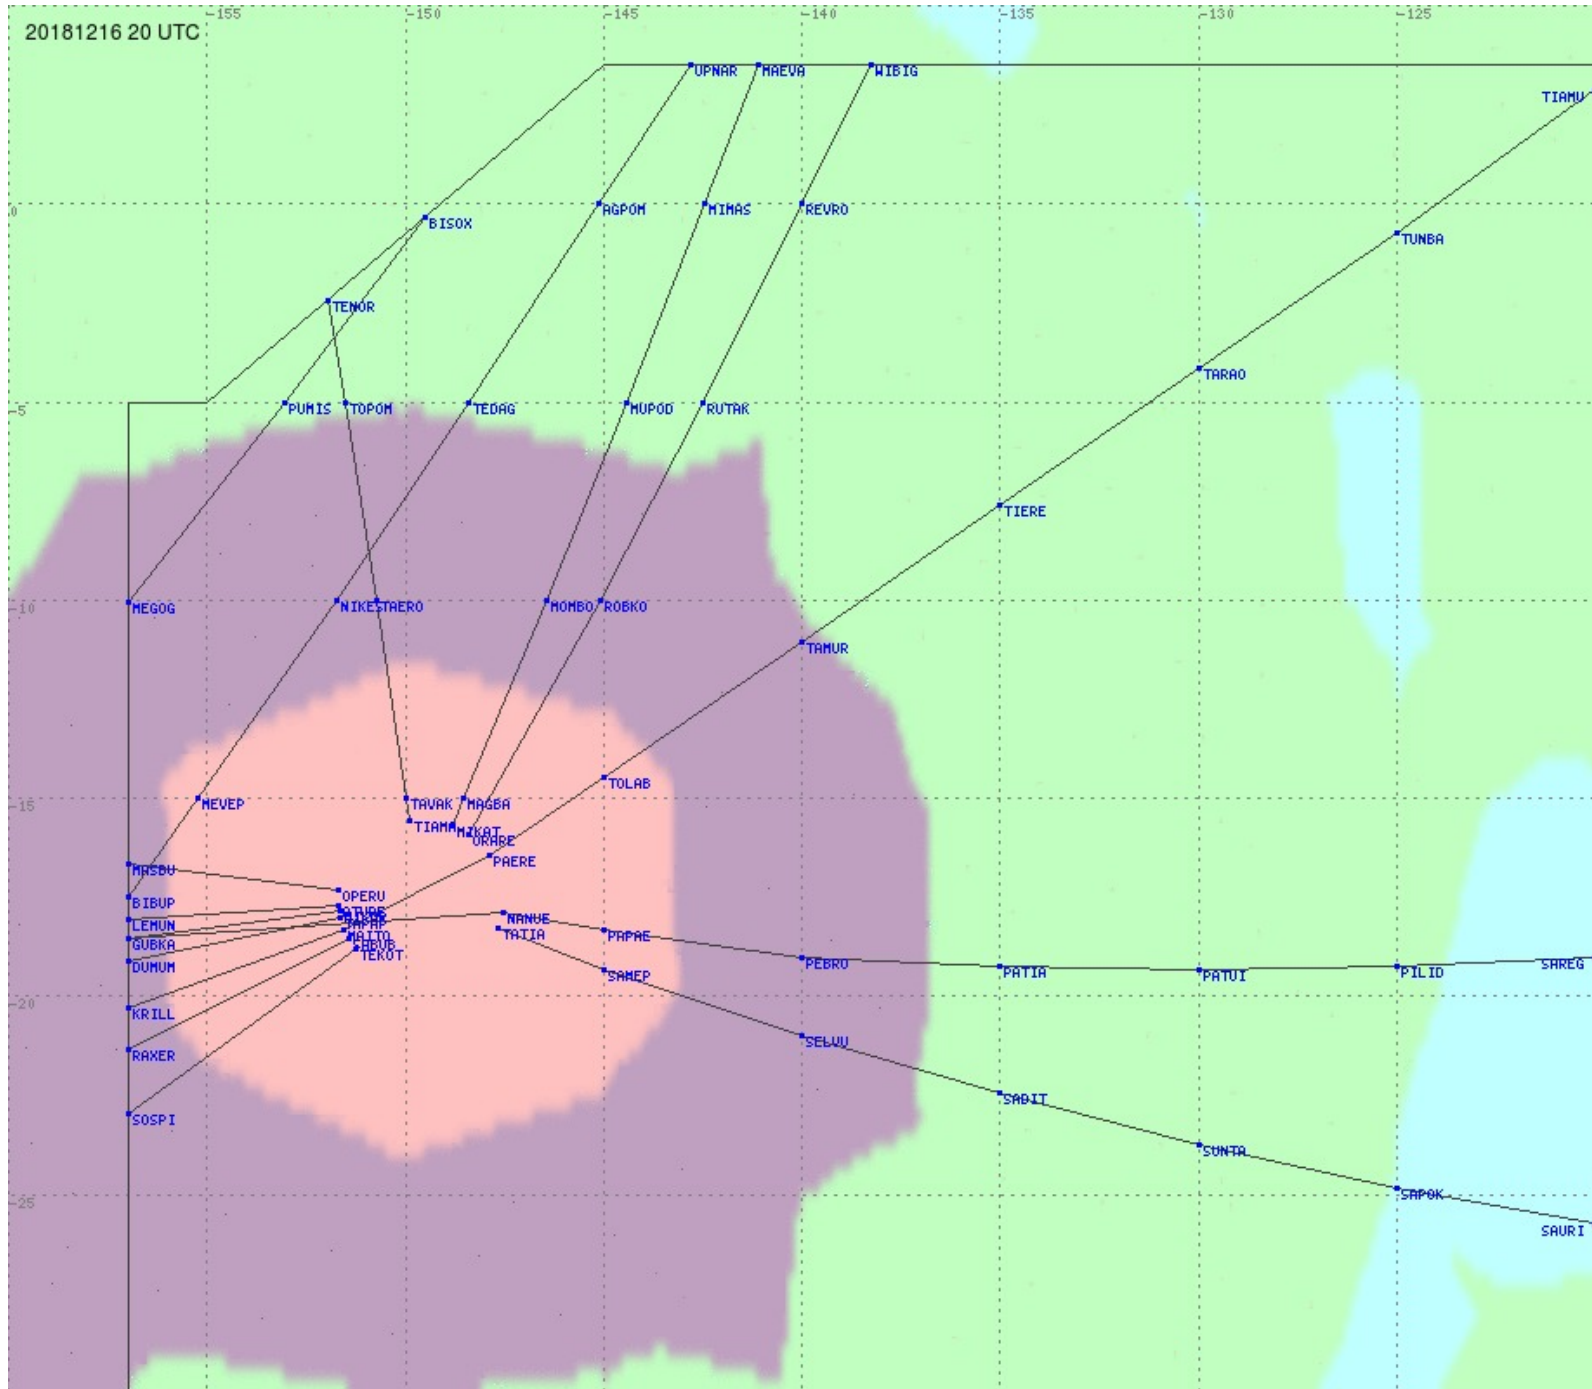

Tahiti FIR - HF Propag - 20181216

2.8 MHz
3.5 MHz
5.6 MHz
8.9 MHz
13.3 MHz
17.9 MHz
None