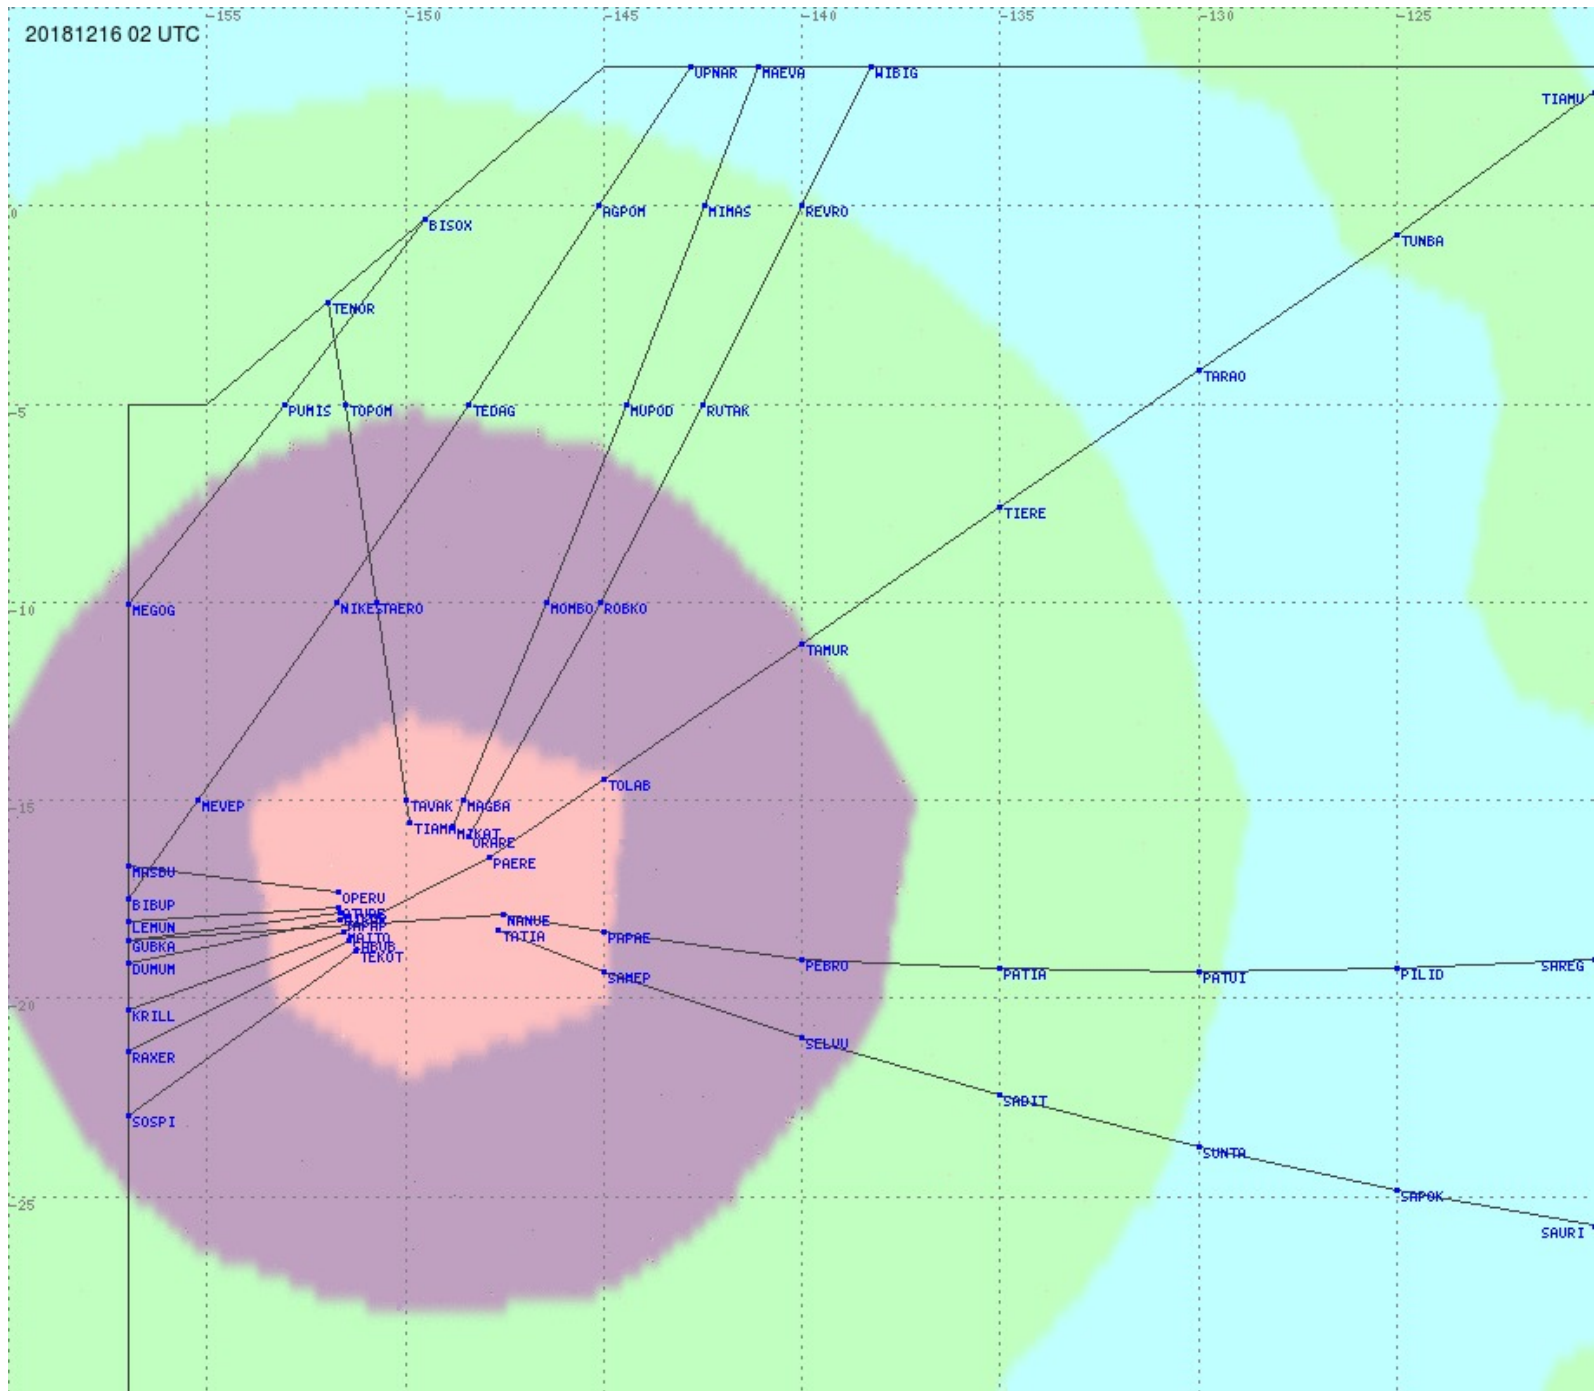

Tahiti FIR - HF Propag - 20181216

2.8 MHz 3.5 MHz 5.6 MHz 8.9 MHz 13.3 MHz 17.9 MHz None

Tahiti FIR - HF Propag - 20181216

2.8 MHz 3.5 MHz 5.6 MHz 8.9 MHz 13.3 MHz 17.9 MHz None

Tahiti FIR - HF Propag - 20181216

2.8 MHz
3.5 MHz
5.6 MHz
8.9 MHz
13.3 MHz
17.9 MHz
None

Tahiti FIR - HF Propag - 20181216

2.8 MHz 3.5 MHz 5.6 MHz 8.9 MHz 13.3 MHz 17.9 MHz None

Tahiti FIR - HF Propag - 20181216

2.8 MHz 3.5 MHz 5.6 MHz 8.9 MHz 13.3 MHz 17.9 MHz None