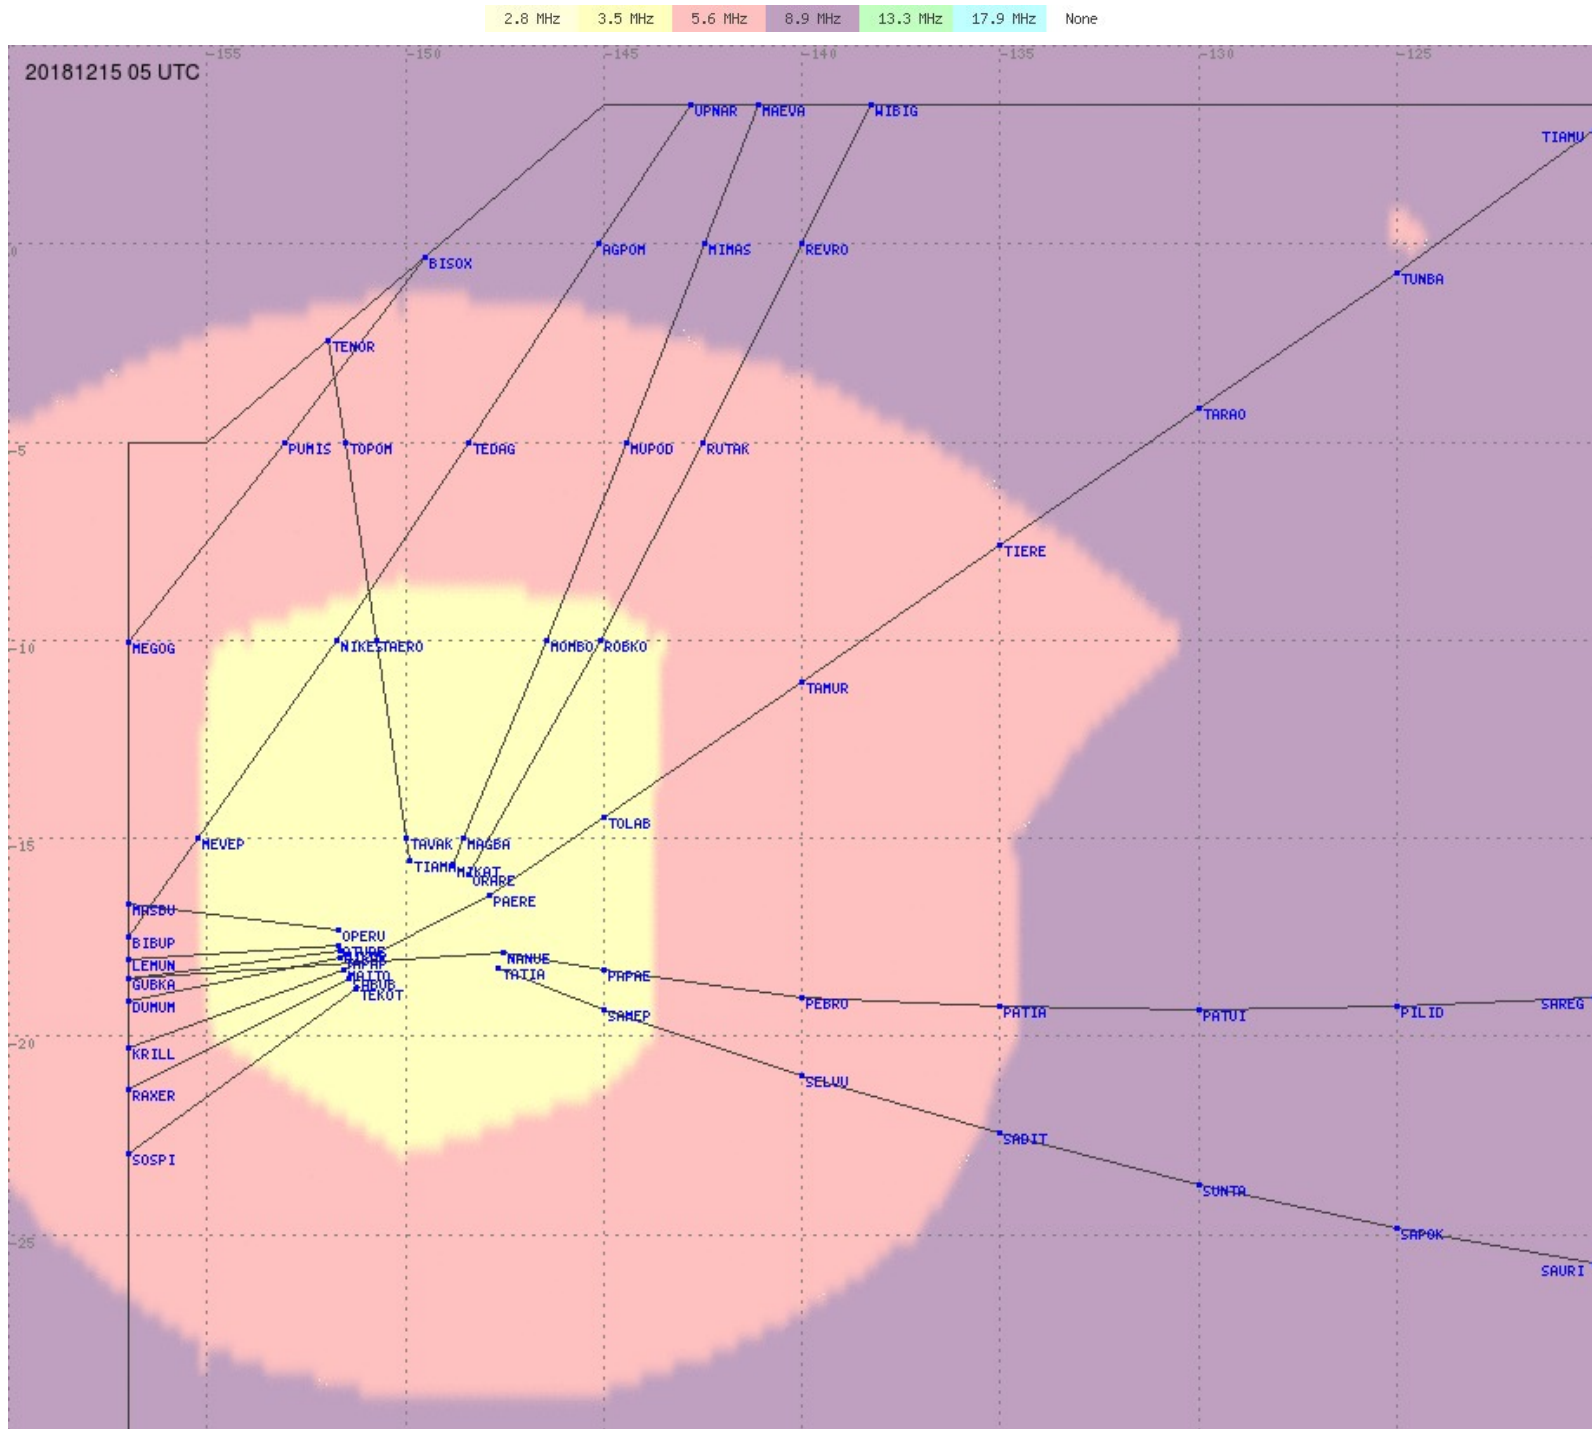

Tahiti FIR - HF Propag - 20181215