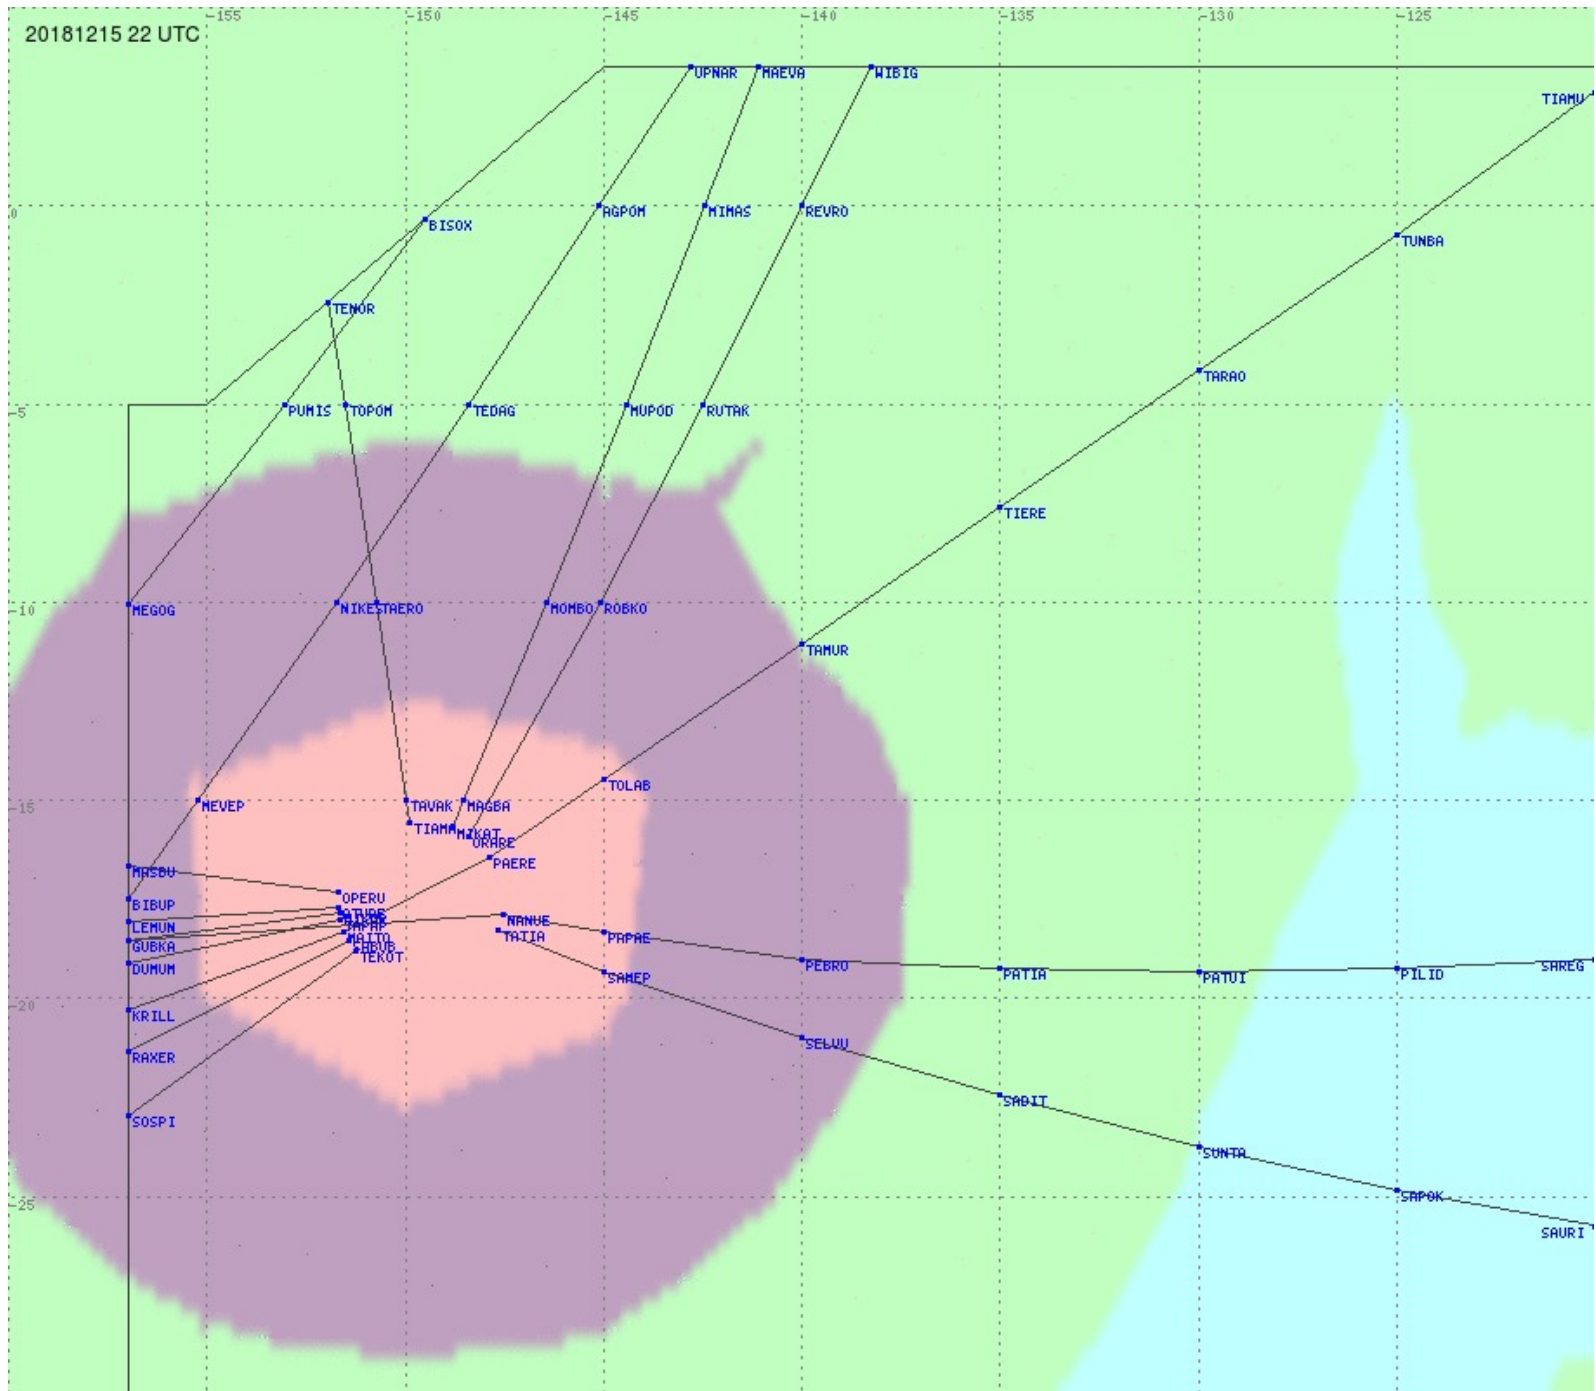

Tahiti FIR - HF Propag - 20181215

2.8 MHz
3.5 MHz
5.6 MHz
8.9 MHz
13.3 MHz
17.9 MHz
None