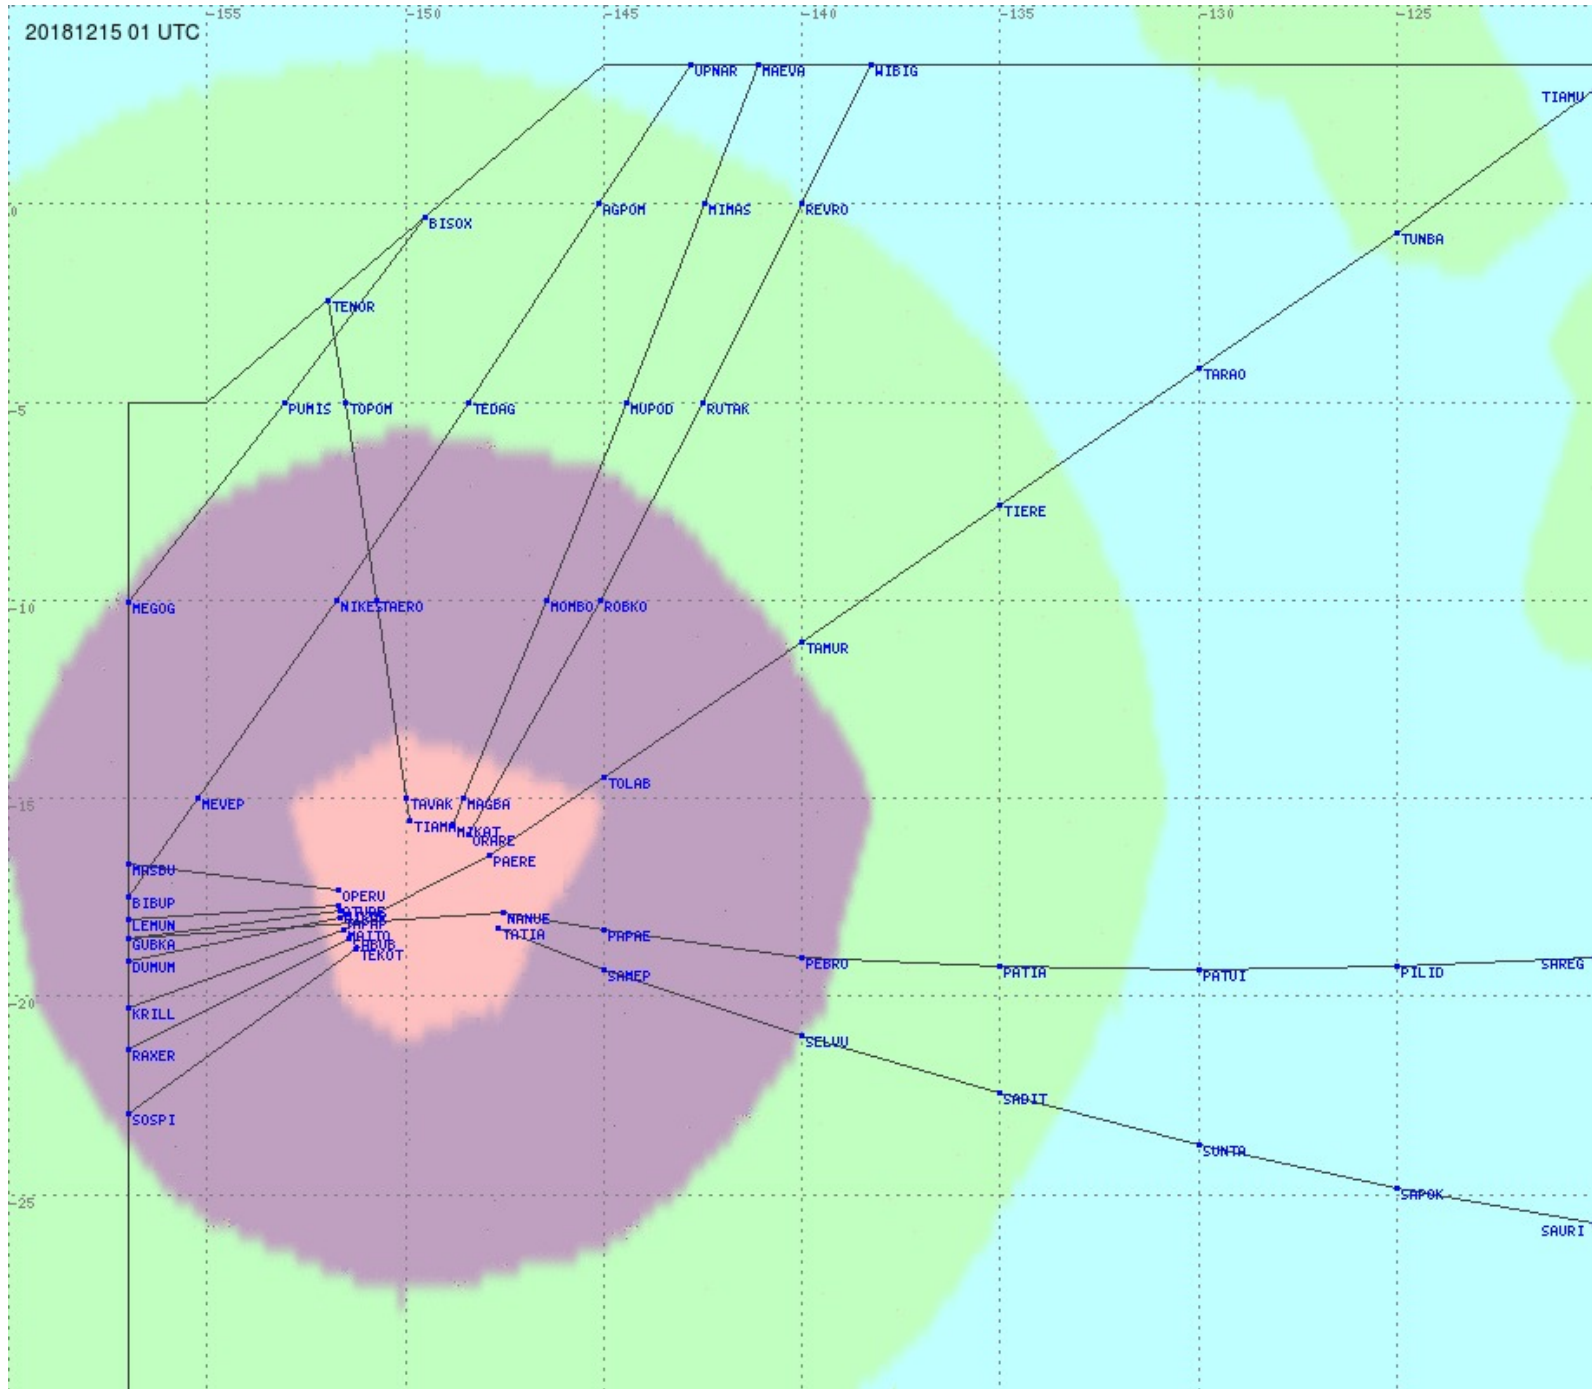

# Tahiti FIR - HF Propag - 20181215

2.8 MHz 3.5 MHz 5.6 MHz 8.9 MHz 13.3 MHz 17.9 MHz None