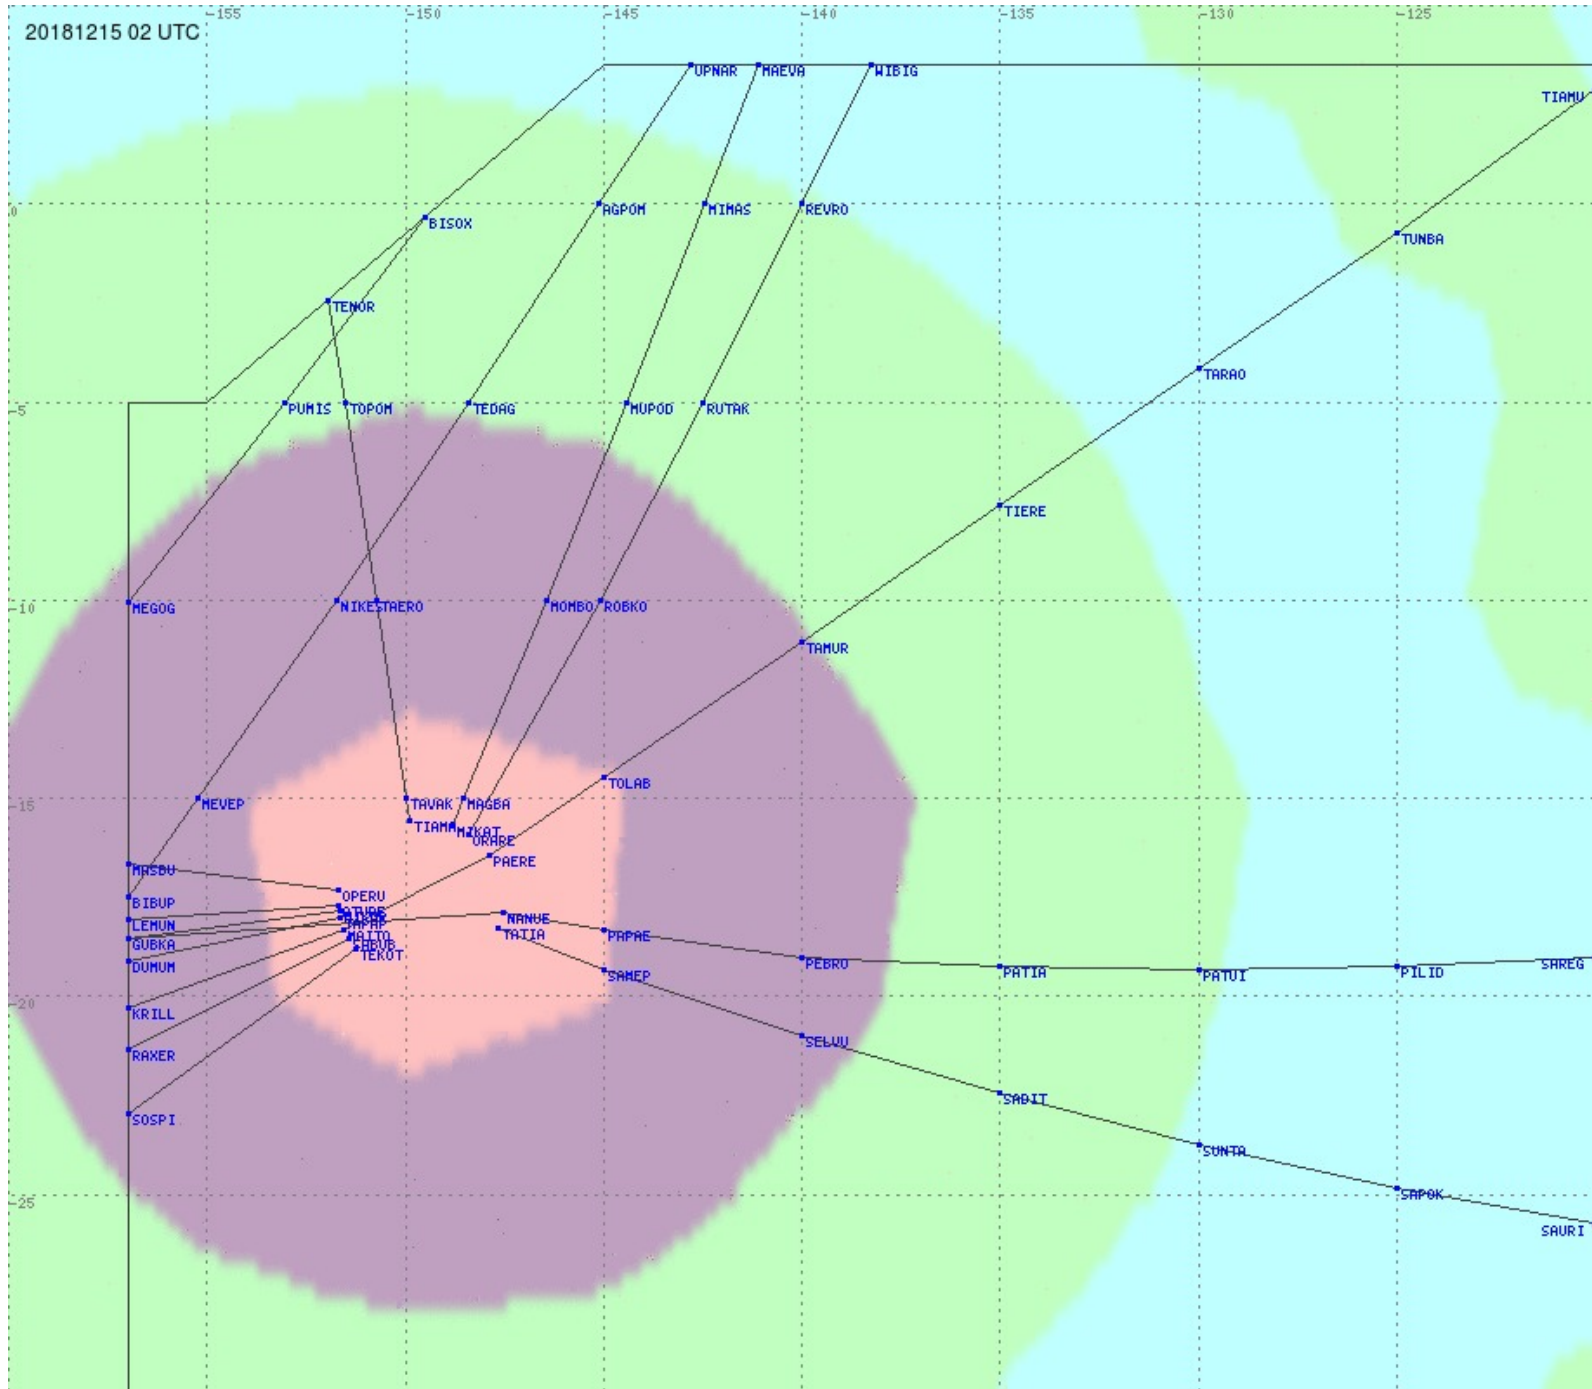

Tahiti FIR - HF Propag - 20181215

2.8 MHz 3.5 MHz 5.6 MHz 8.9 MHz 13.3 MHz 17.9 MHz None