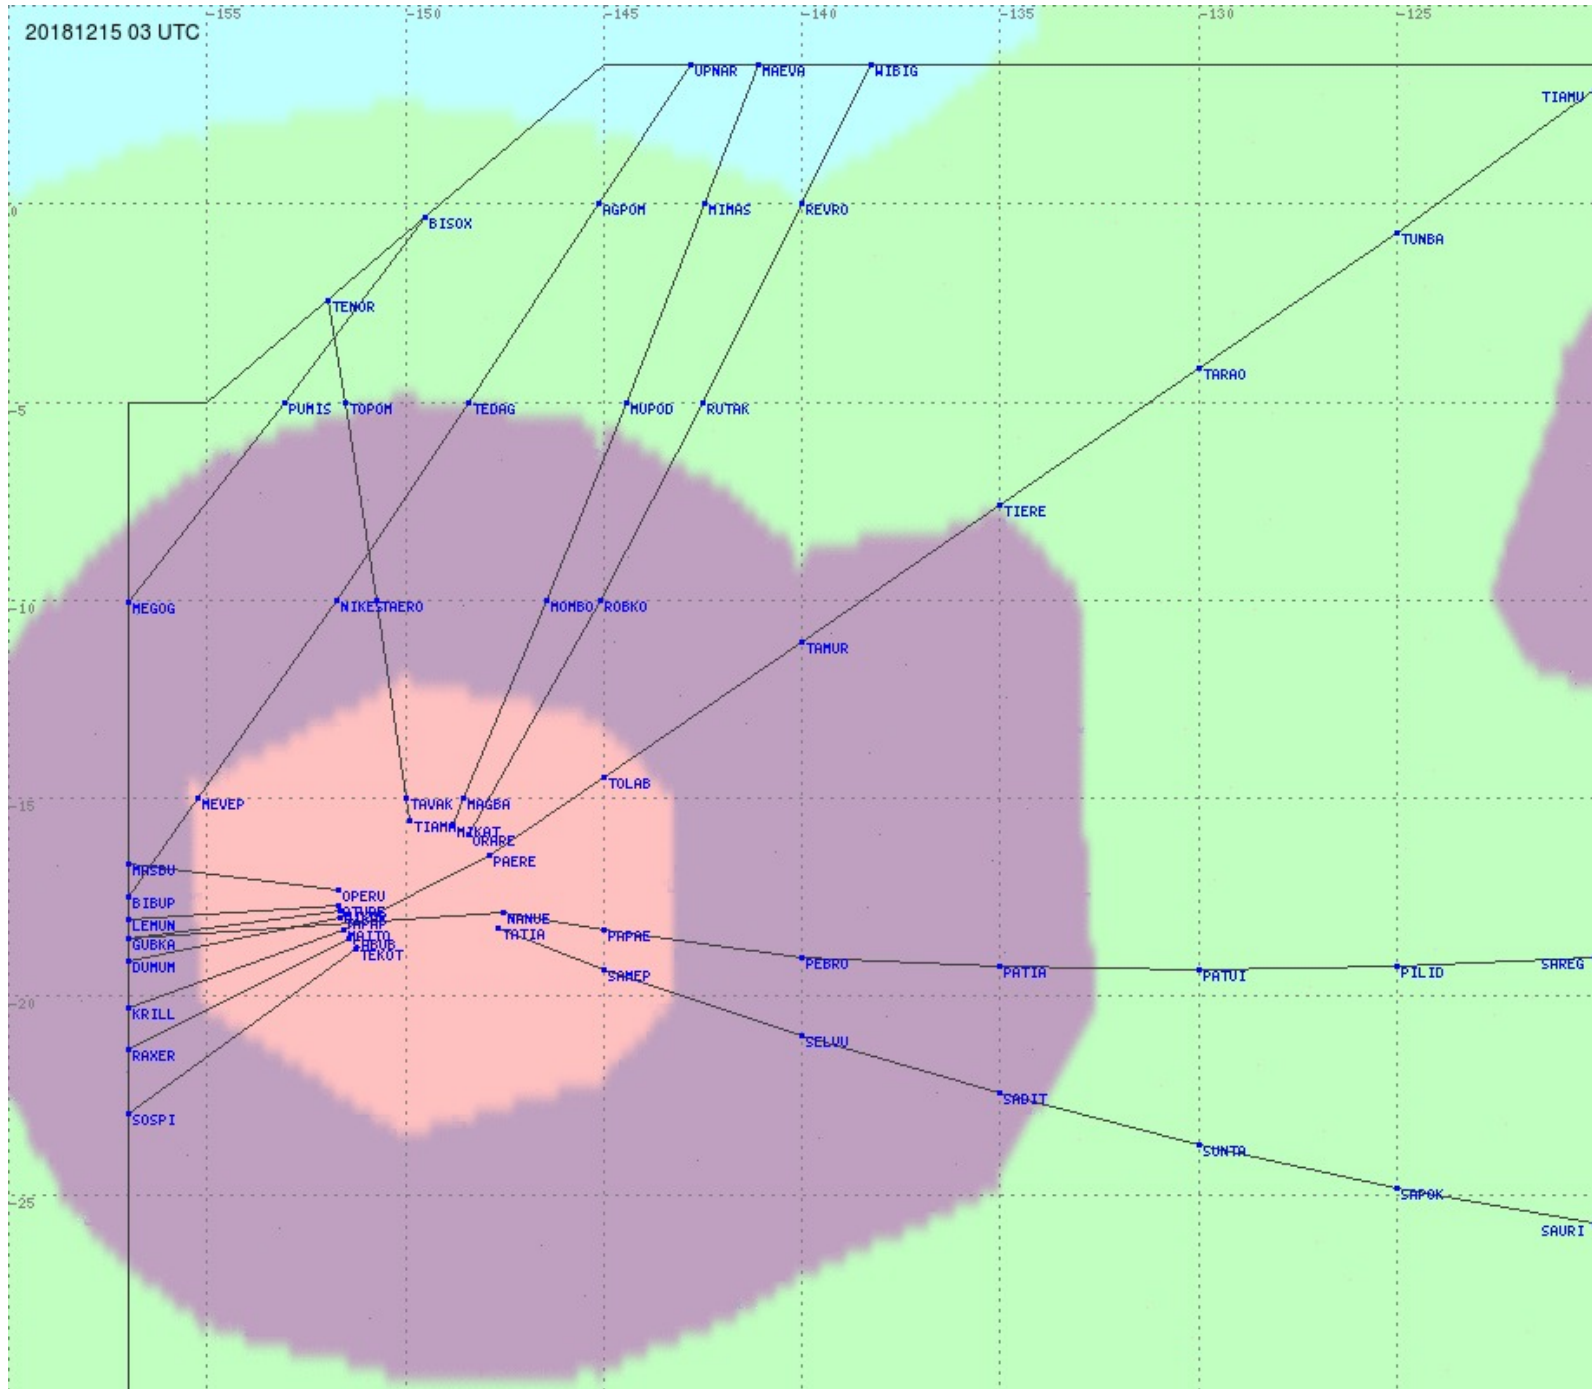

Tahiti FIR - HF Propag - 20181215

2.8 MHz
3.5 MHz
5.6 MHz
8.9 MHz
13.3 MHz
17.9 MHz
None