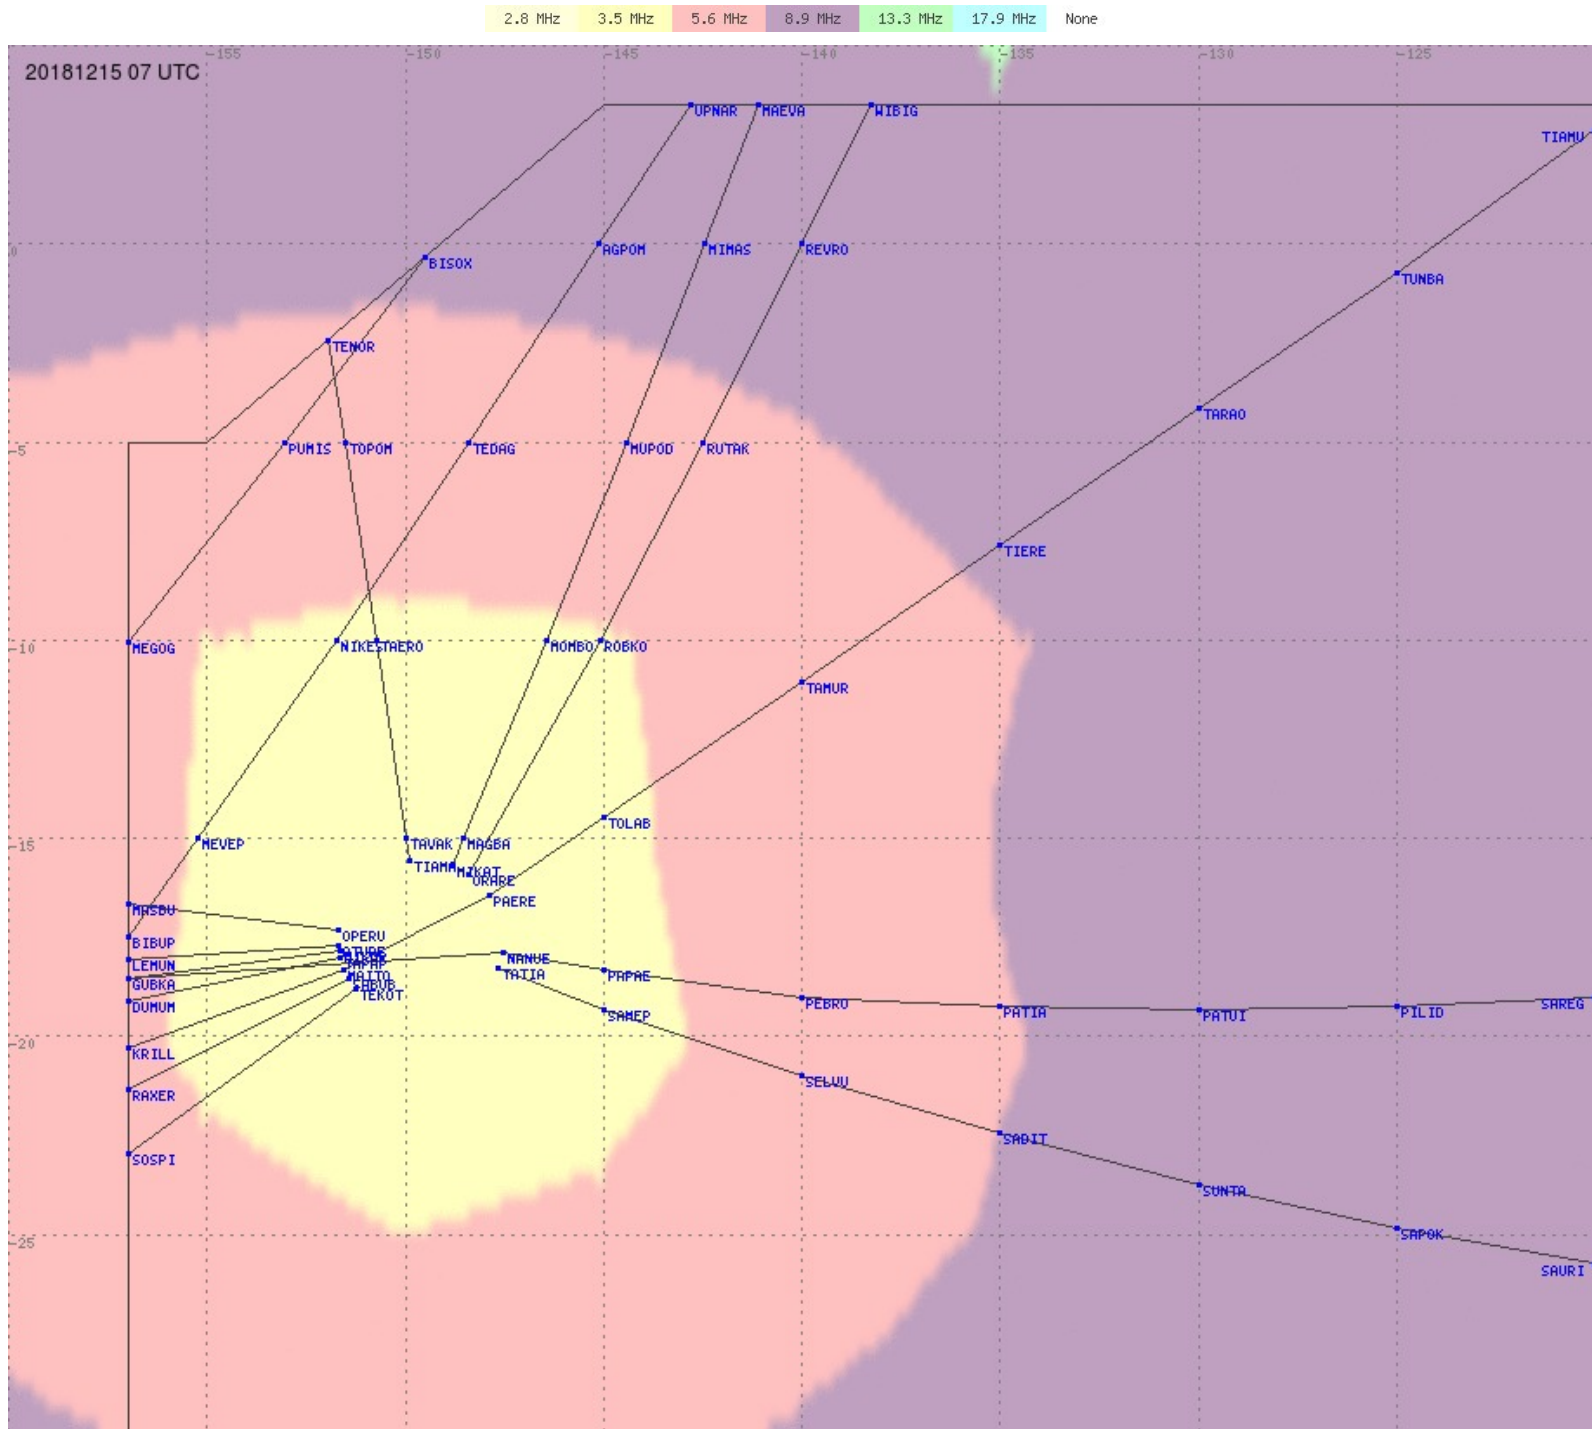

Tahiti FIR - HF Propag - 20181215