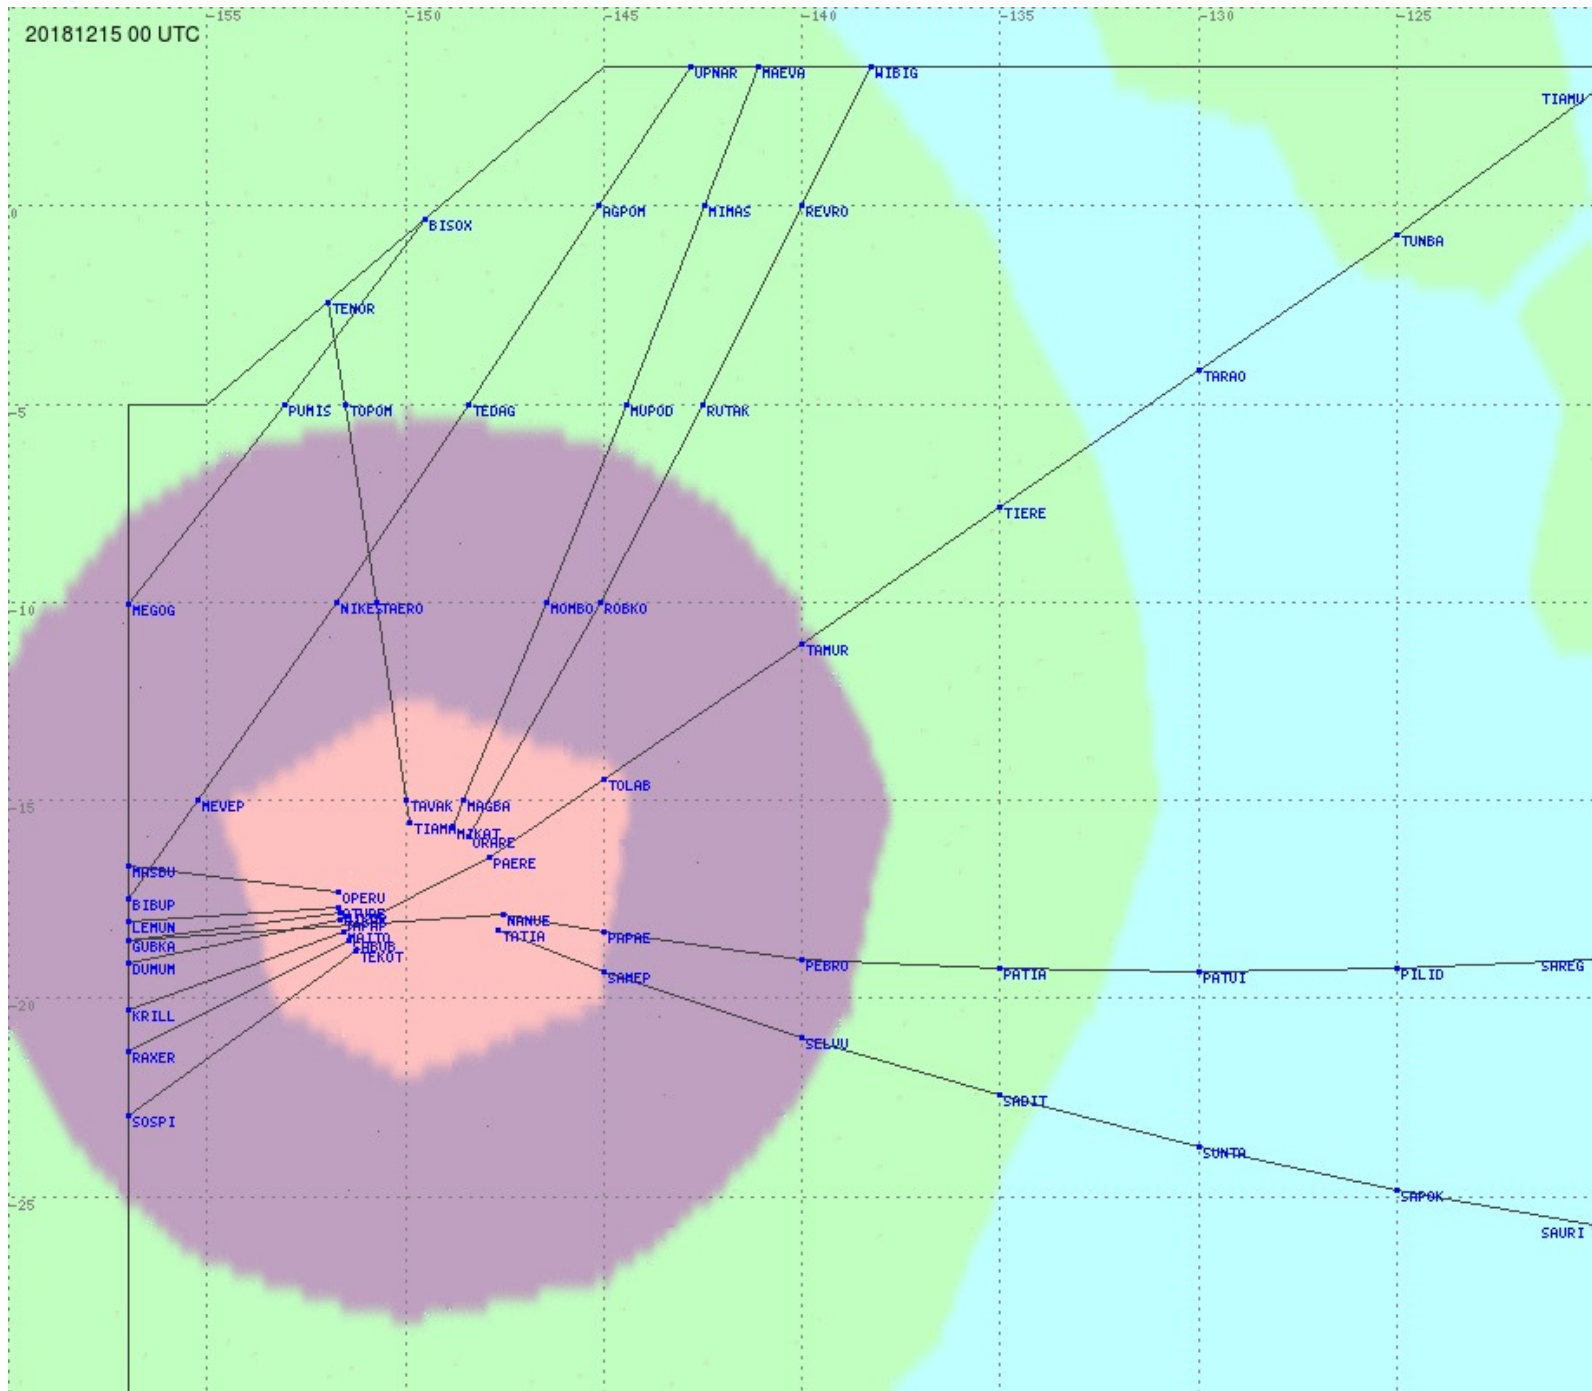

# Tahiti FIR - HF Propag - 20181215

2.8 MHz 3.5 MHz 5.6 MHz 8.9 MHz 13.3 MHz 17.9 MHz None