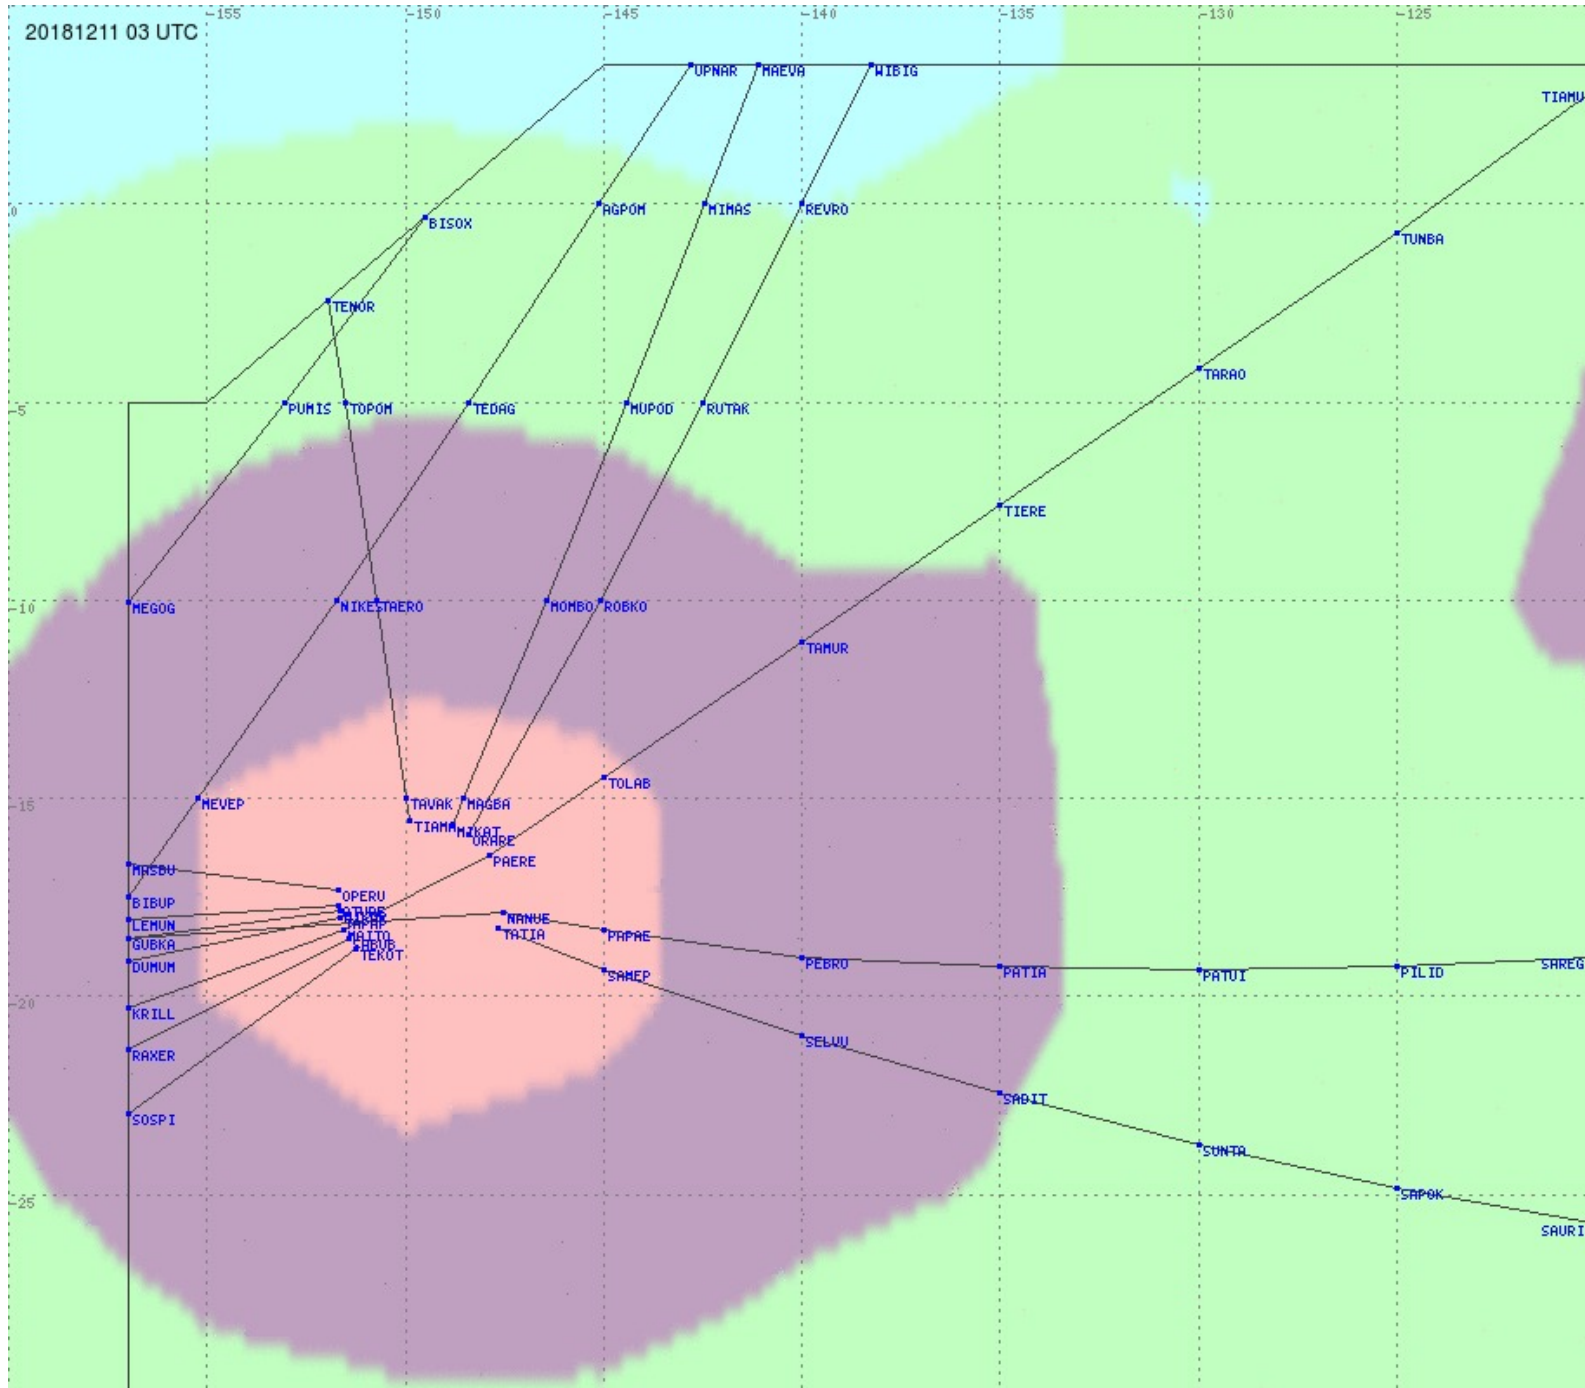

Tahiti FIR - HF Propag - 20181211

2.8 MHz 3.5 MHz 5.6 MHz 8.9 MHz 13.3 MHz 17.9 MHz None