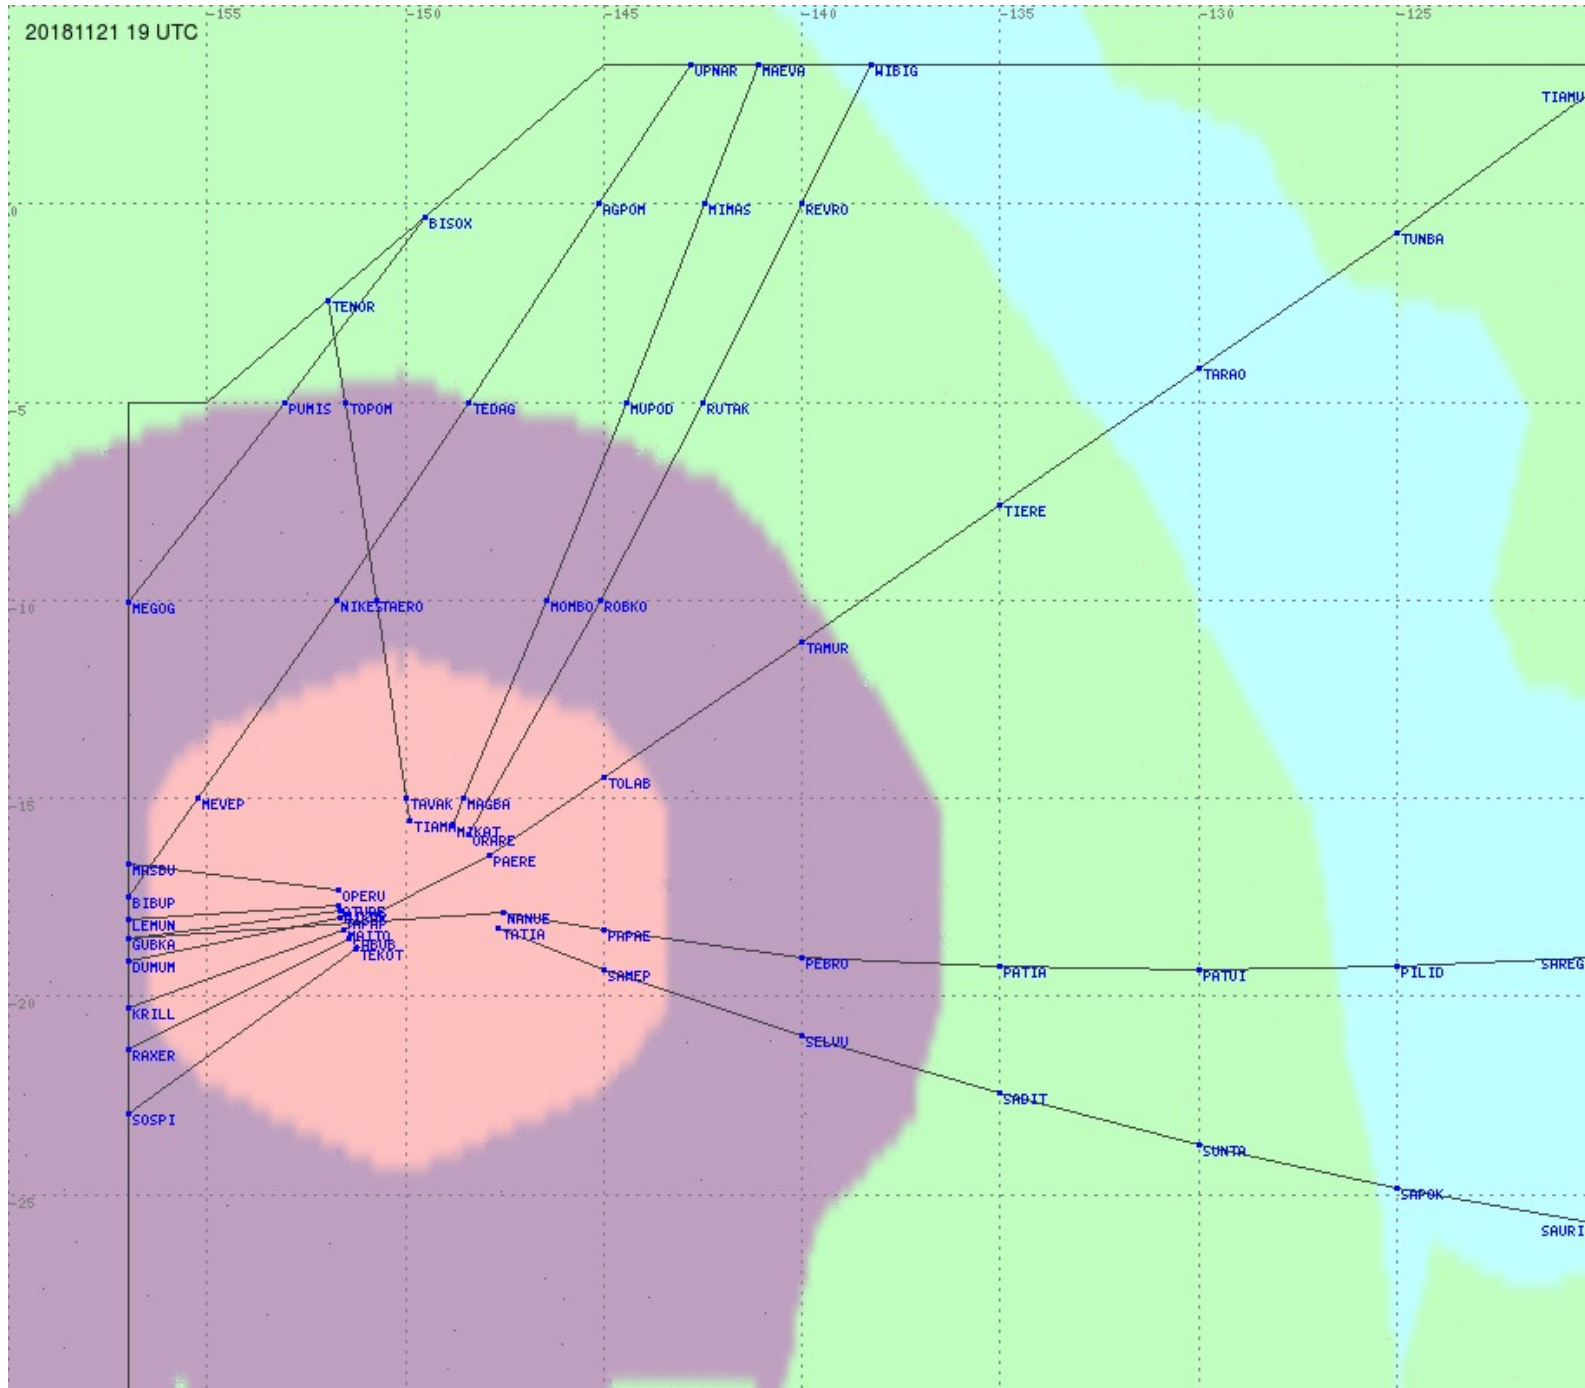

Tahiti FIR - HF Propag - 20181121

2.8 MHz 3.5 MHz 5.6 MHz 8.9 MHz 13.3 MHz 17.9 MHz None