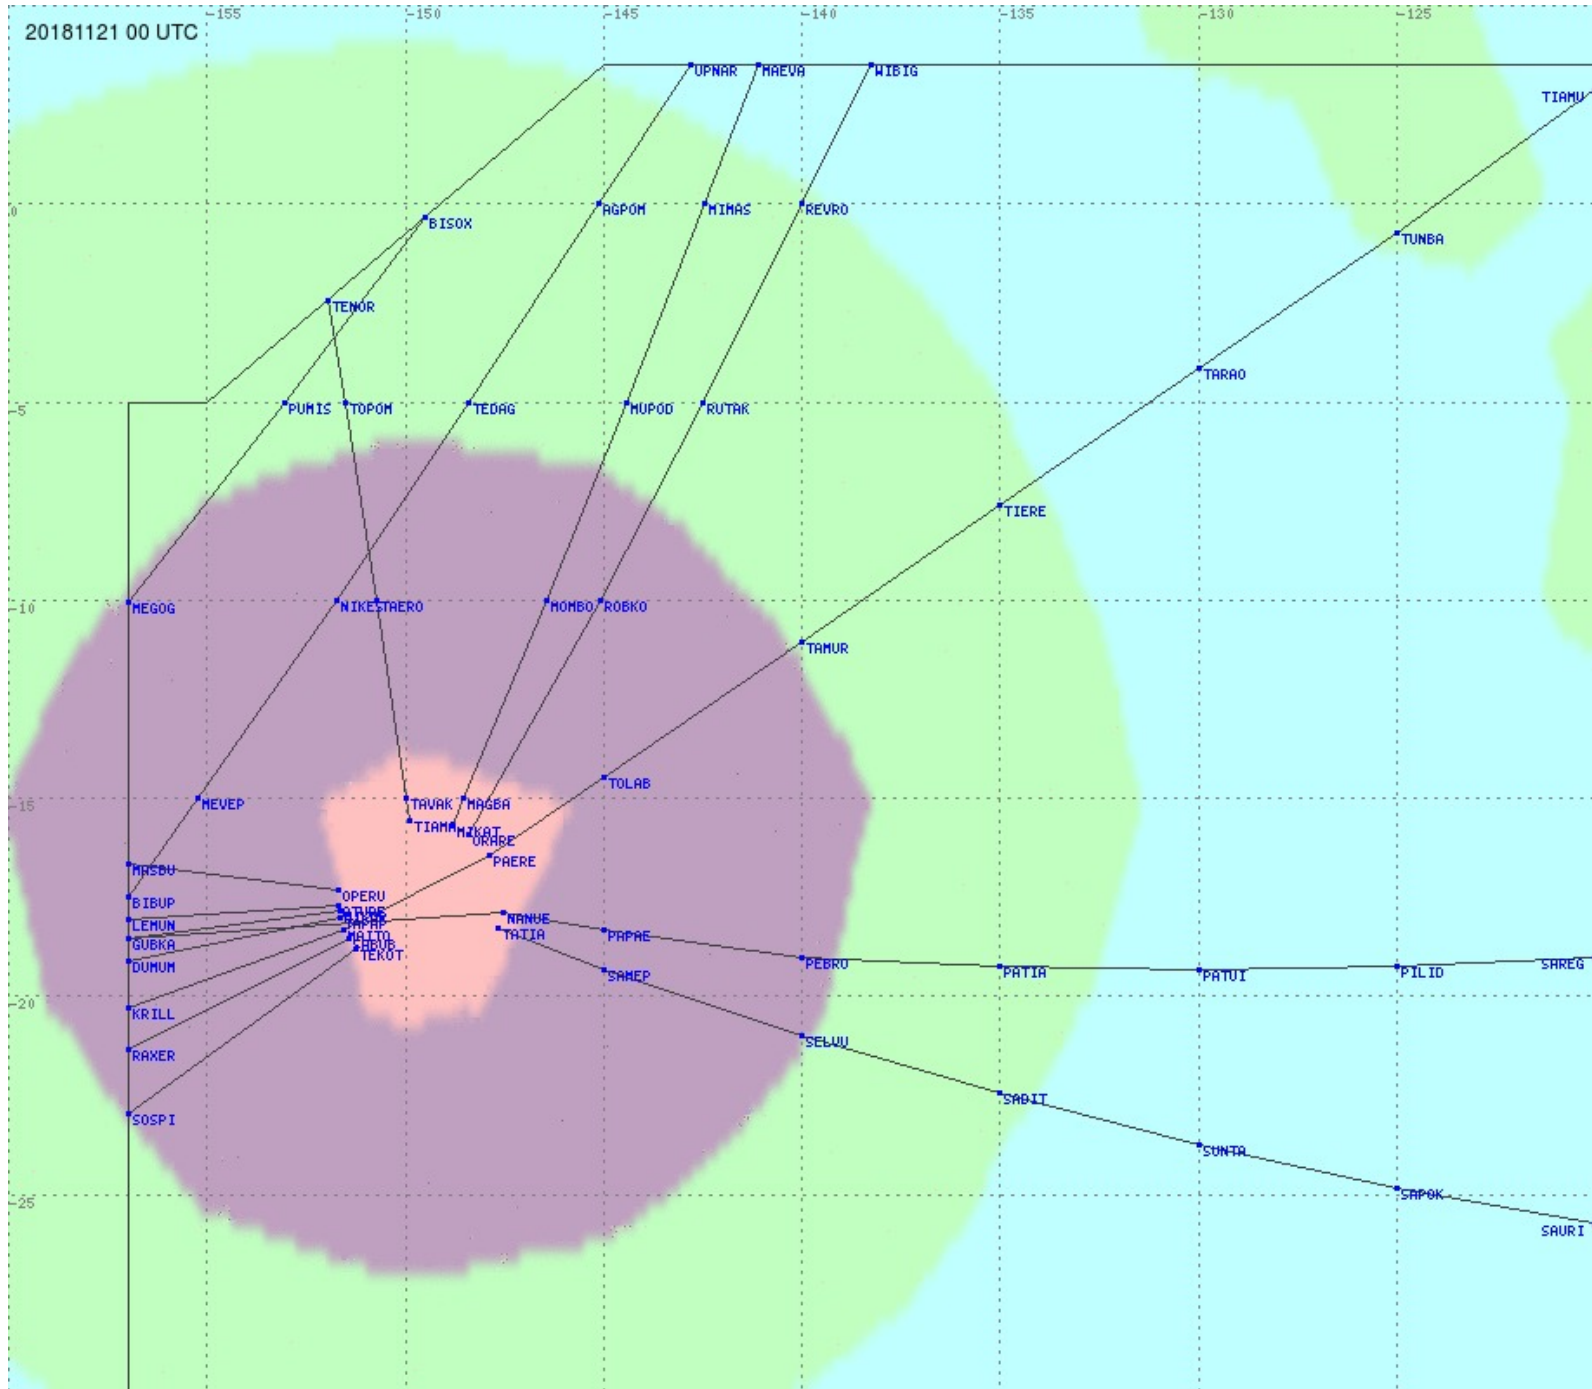

Tahiti FIR - HF Propag - 20181121

2.8 MHz
3.5 MHz
5.6 MHz
8.9 MHz
13.3 MHz
17.9 MHz
None

Tahiti FIR - HF Propag - 20181121

2.8 MHz 3.5 MHz 5.6 MHz 8.9 MHz 13.3 MHz 17.9 MHz None

Tahiti FIR - HF Propag - 20181121

2.8 MHz 3.5 MHz 5.6 MHz 8.9 MHz 13.3 MHz 17.9 MHz None

Tahiti FIR - HF Propag - 20181121

2.8 MHz
3.5 MHz
5.6 MHz
8.9 MHz
13.3 MHz
17.9 MHz
None

Tahiti FIR - HF Propag - 20181121

2.8 MHz 3.5 MHz 5.6 MHz 8.9 MHz 13.3 MHz 17.9 MHz None