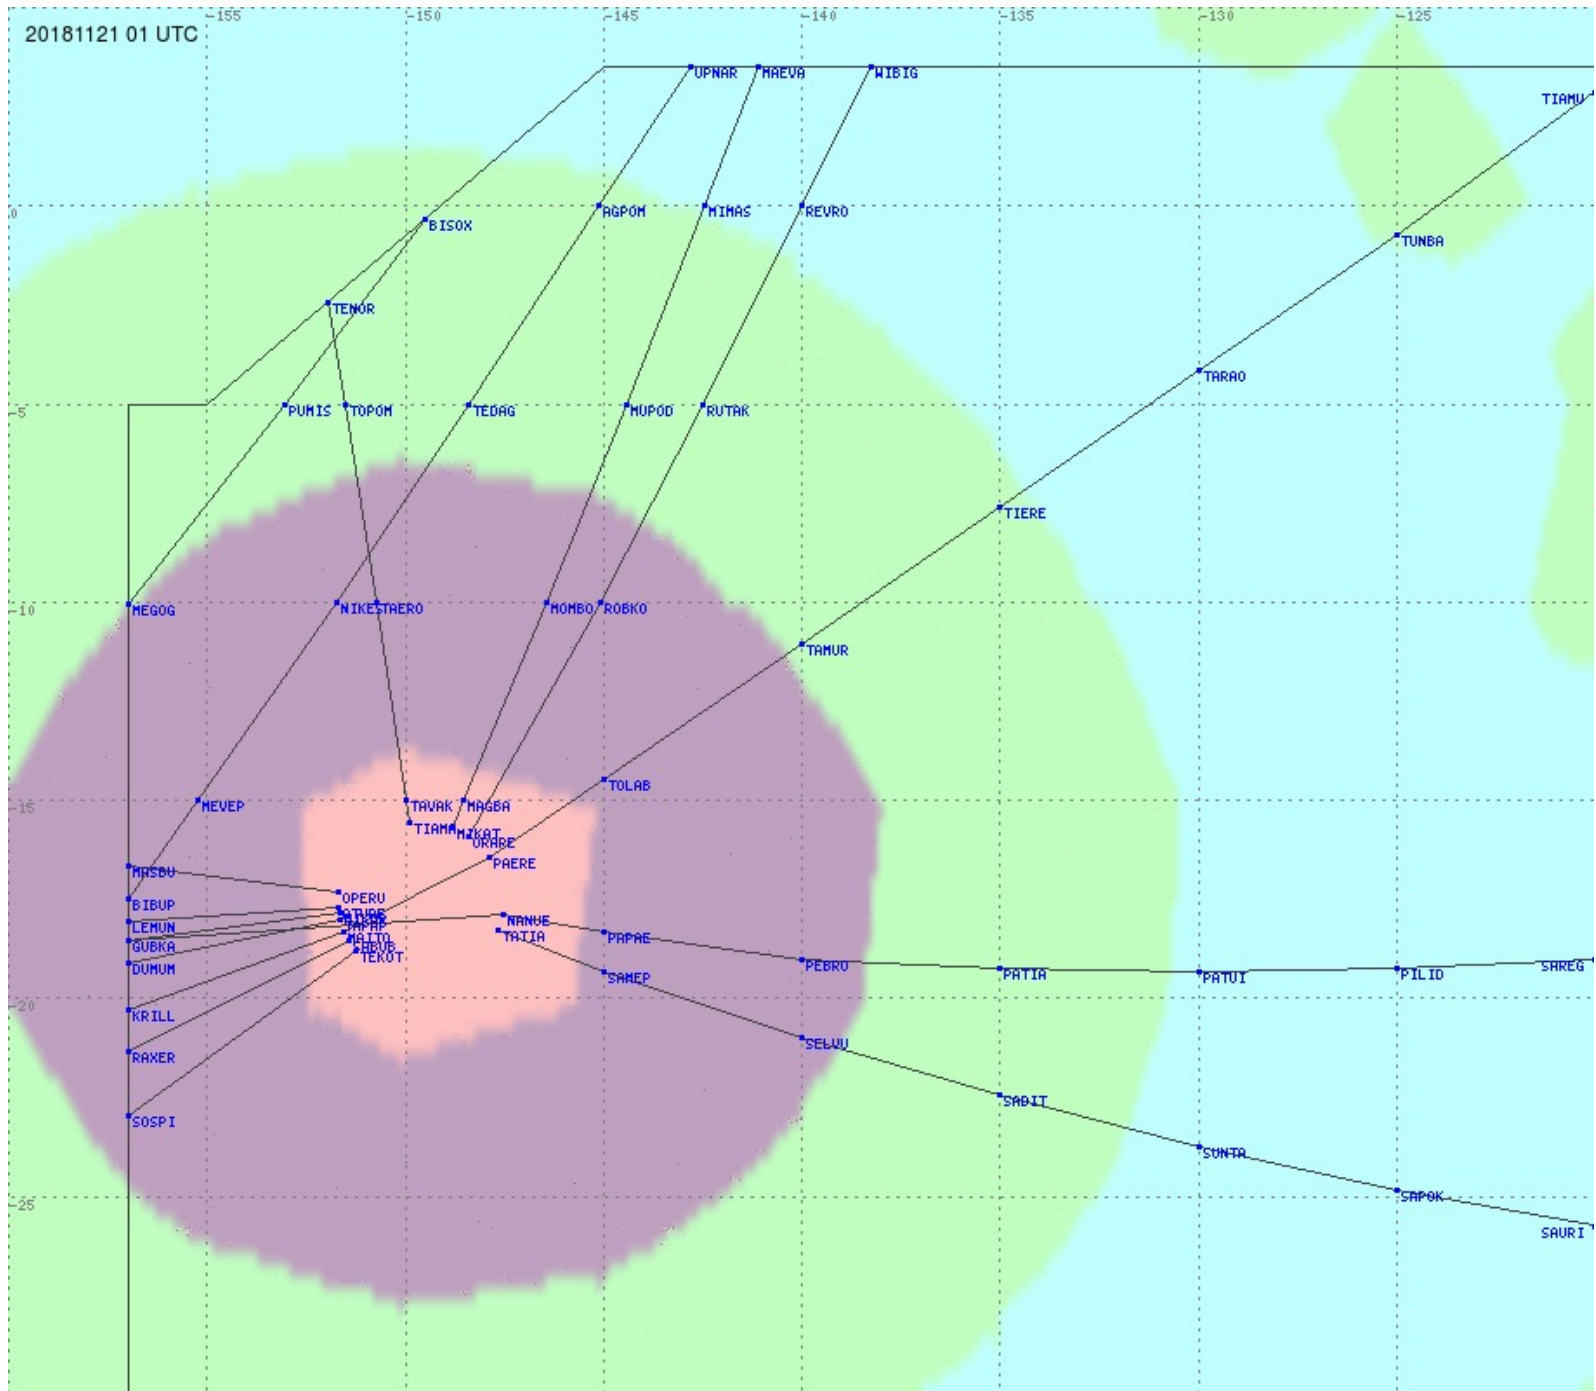

Tahiti FIR - HF Propag - 20181121

2.8 MHz
3.5 MHz
5.6 MHz
8.9 MHz
13.3 MHz
17.9 MHz
None

Tahiti FIR - HF Propag - 20181121

2.8 MHz 3.5 MHz 5.6 MHz 8.9 MHz 13.3 MHz 17.9 MHz None

Tahiti FIR - HF Propag - 20181121

2.8 MHz 3.5 MHz 5.6 MHz 8.9 MHz 13.3 MHz 17.9 MHz None

Tahiti FIR - HF Propag - 20181121

2.8 MHz
3.5 MHz
5.6 MHz
8.9 MHz
13.3 MHz
17.9 MHz
None

Tahiti FIR - HF Propag - 20181121

2.8 MHz 3.5 MHz 5.6 MHz 8.9 MHz 13.3 MHz 17.9 MHz None