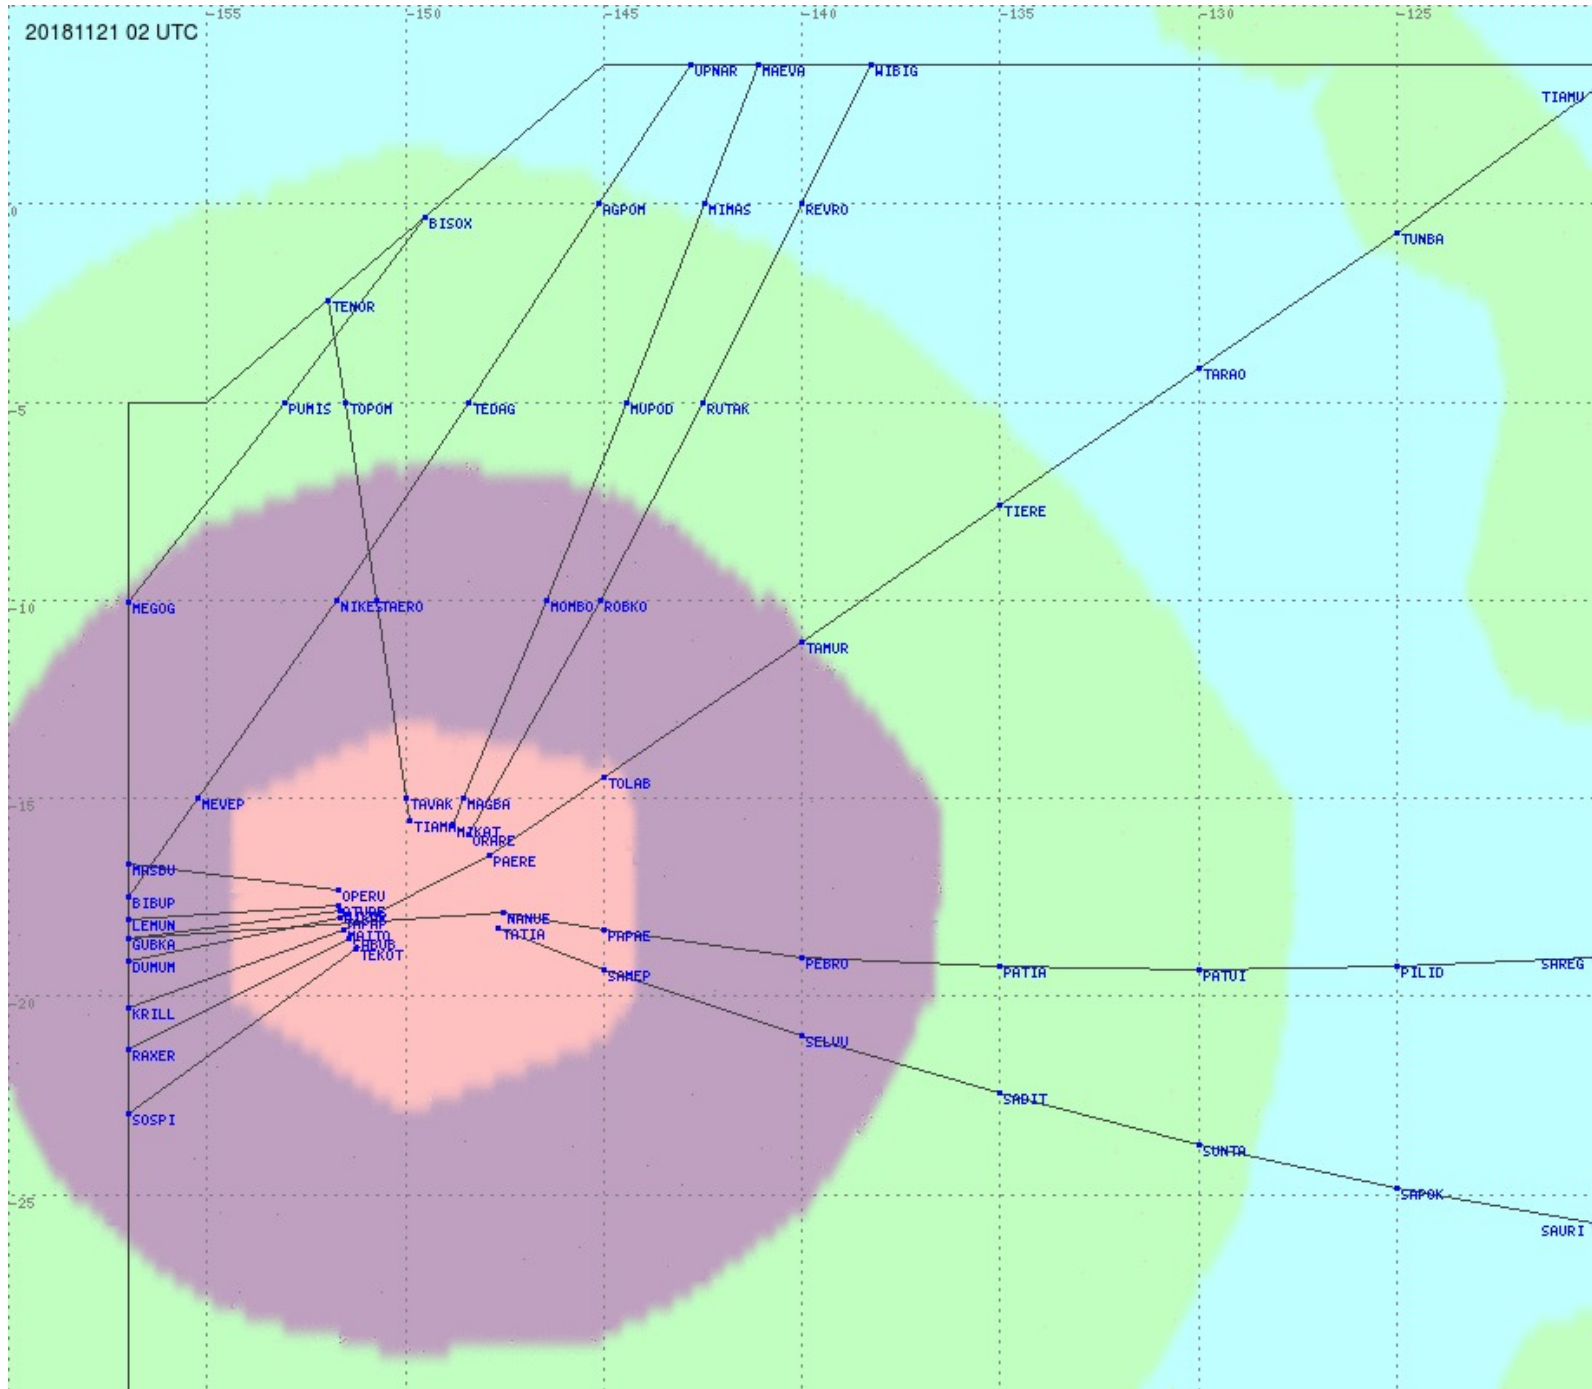

Tahiti FIR - HF Propag - 20181121

2.8 MHz
3.5 MHz
5.6 MHz
8.9 MHz
13.3 MHz
17.9 MHz
None

Tahiti FIR - HF Propag - 20181121

2.8 MHz 3.5 MHz 5.6 MHz 8.9 MHz 13.3 MHz 17.9 MHz None

Tahiti FIR - HF Propag - 20181121

2.8 MHz 3.5 MHz 5.6 MHz 8.9 MHz 13.3 MHz 17.9 MHz None

Tahiti FIR - HF Propag - 20181121

2.8 MHz
3.5 MHz
5.6 MHz
8.9 MHz
13.3 MHz
17.9 MHz
None

Tahiti FIR - HF Propag - 20181121

2.8 MHz 3.5 MHz 5.6 MHz 8.9 MHz 13.3 MHz 17.9 MHz None