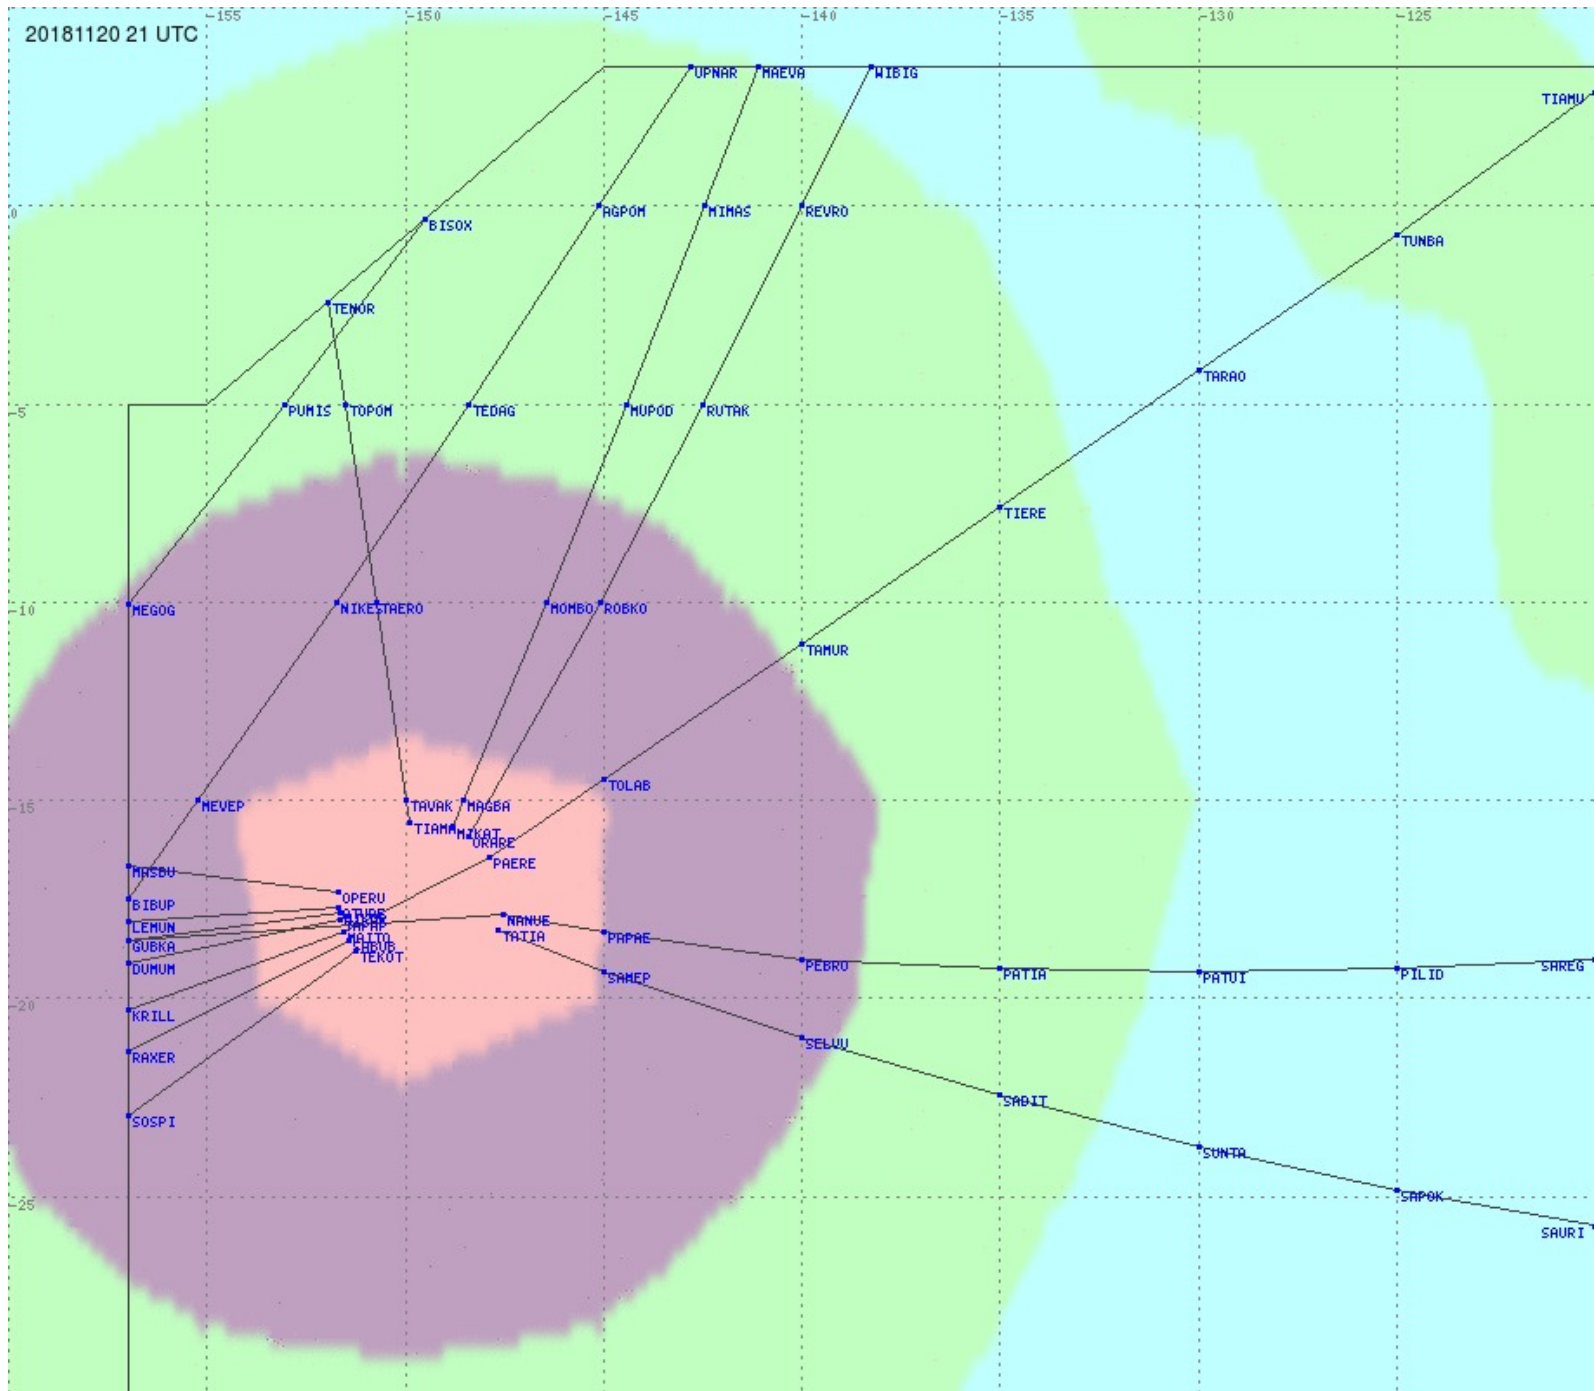

Tahiti FIR - HF Propag - 20181120

2.8 MHz
3.5 MHz
5.6 MHz
8.9 MHz
13.3 MHz
17.9 MHz
None