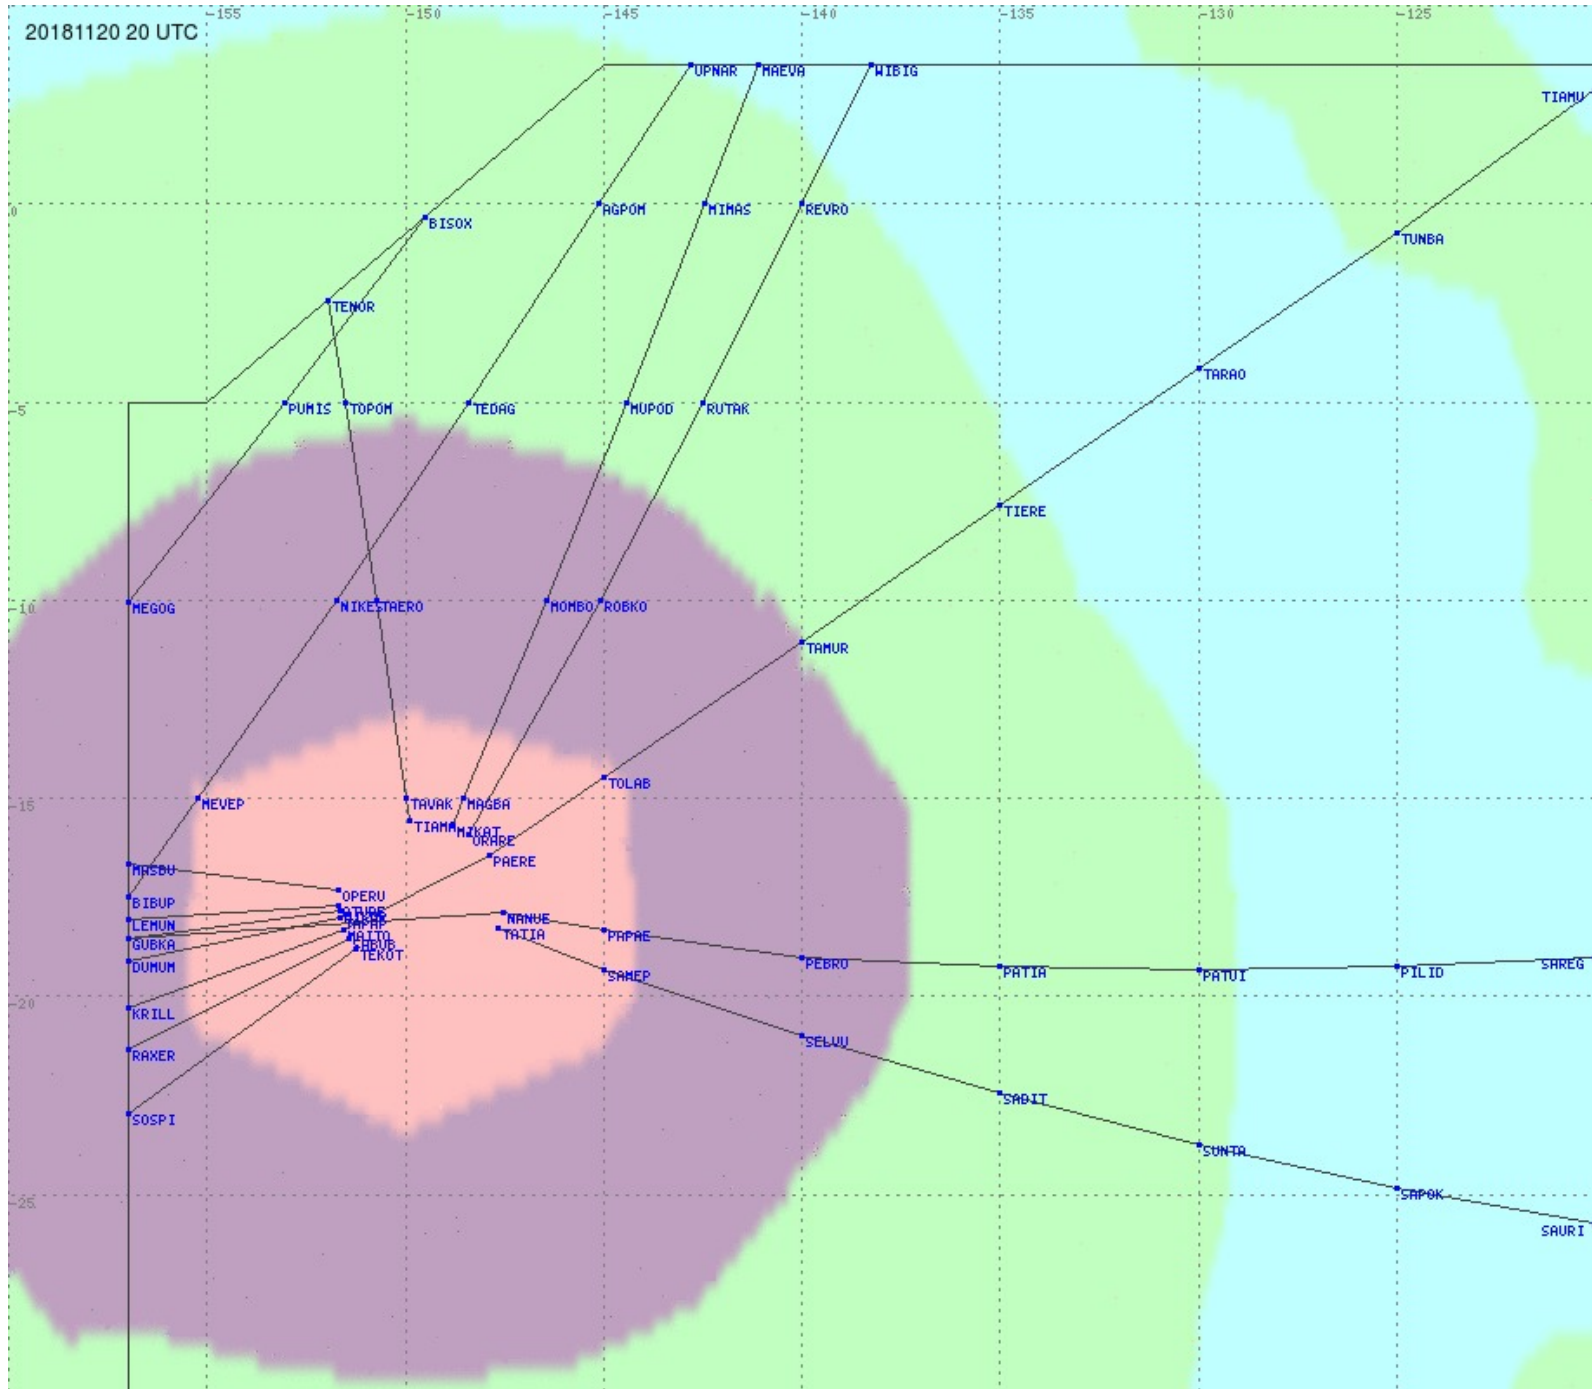

Tahiti FIR - HF Propag - 20181120

2.8 MHz 3.5 MHz 5.6 MHz 8.9 MHz 13.3 MHz 17.9 MHz None