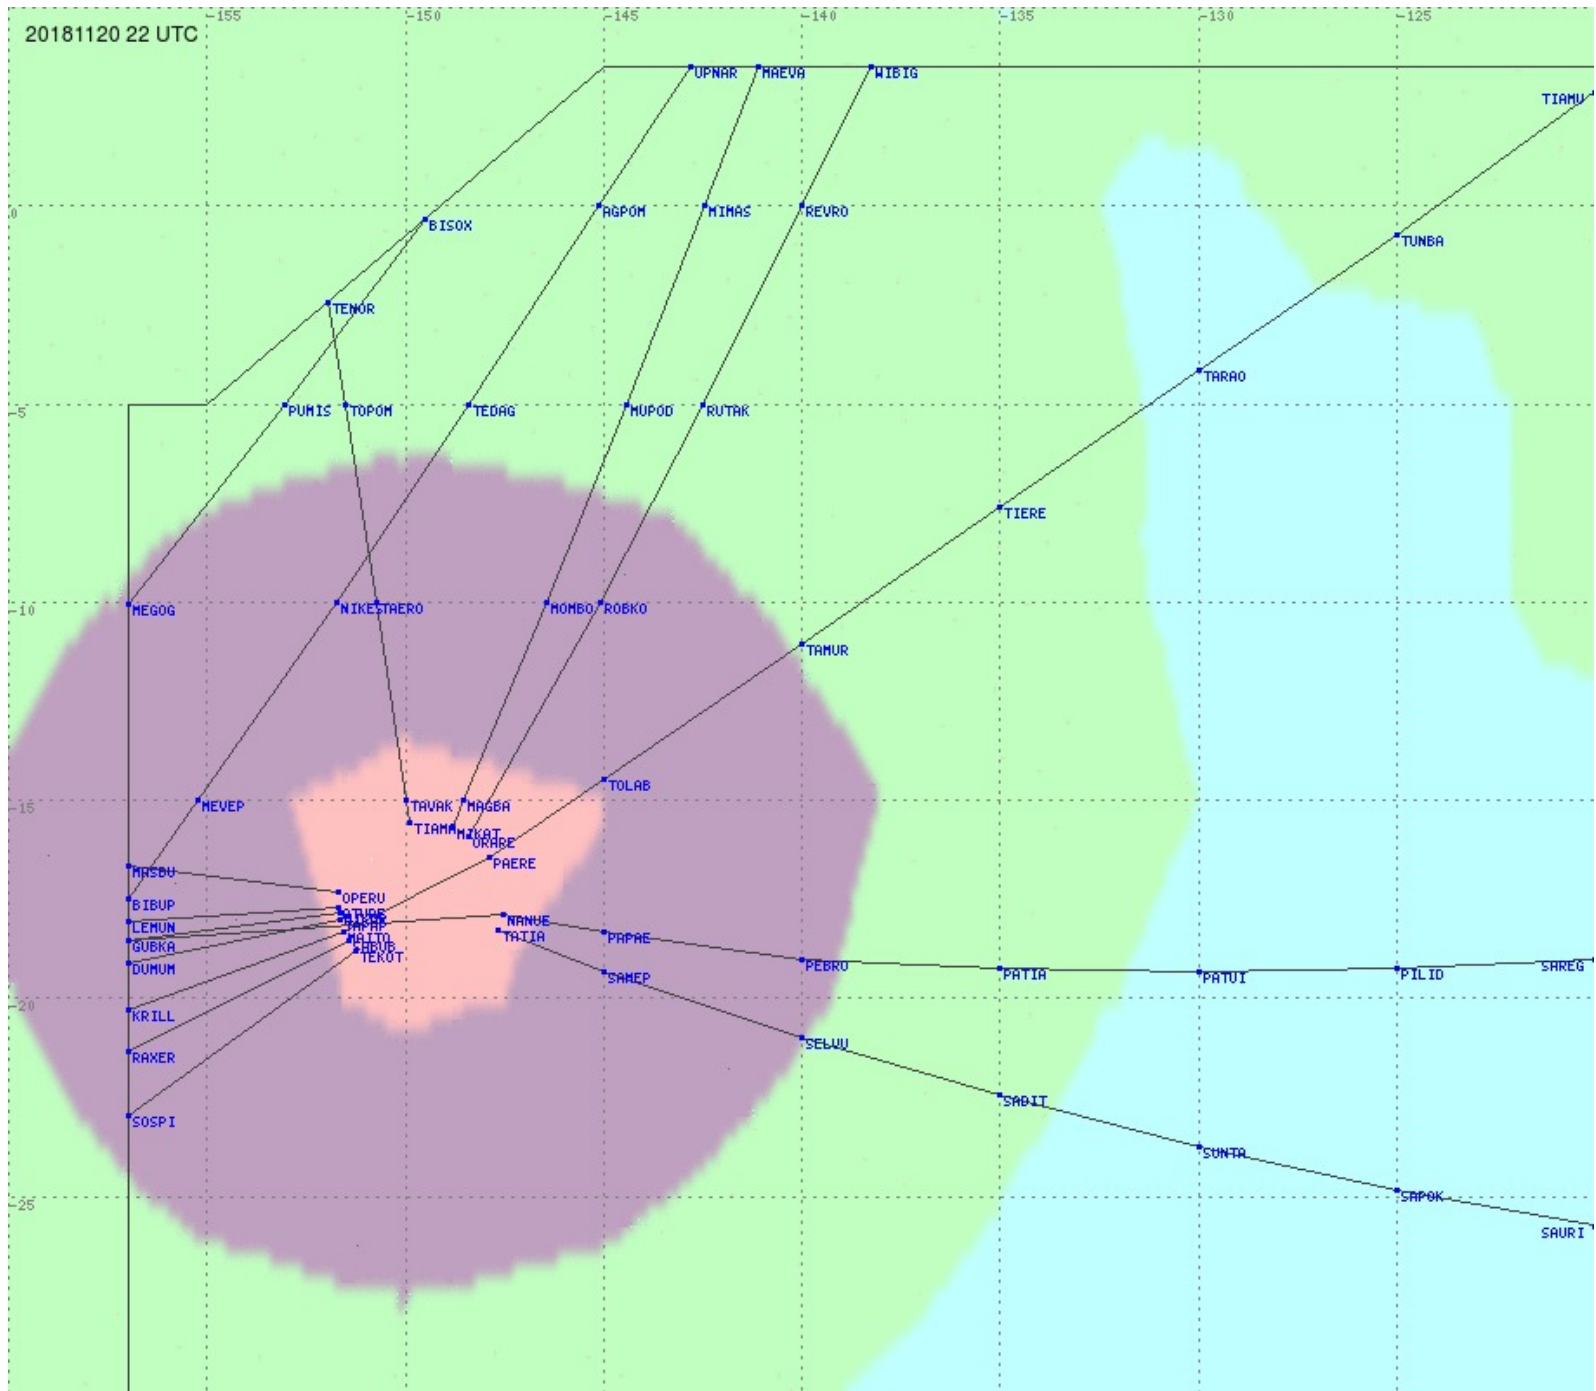

Tahiti FIR - HF Propag - 20181120

2.8 MHz
3.5 MHz
5.6 MHz
8.9 MHz
13.3 MHz
17.9 MHz
None