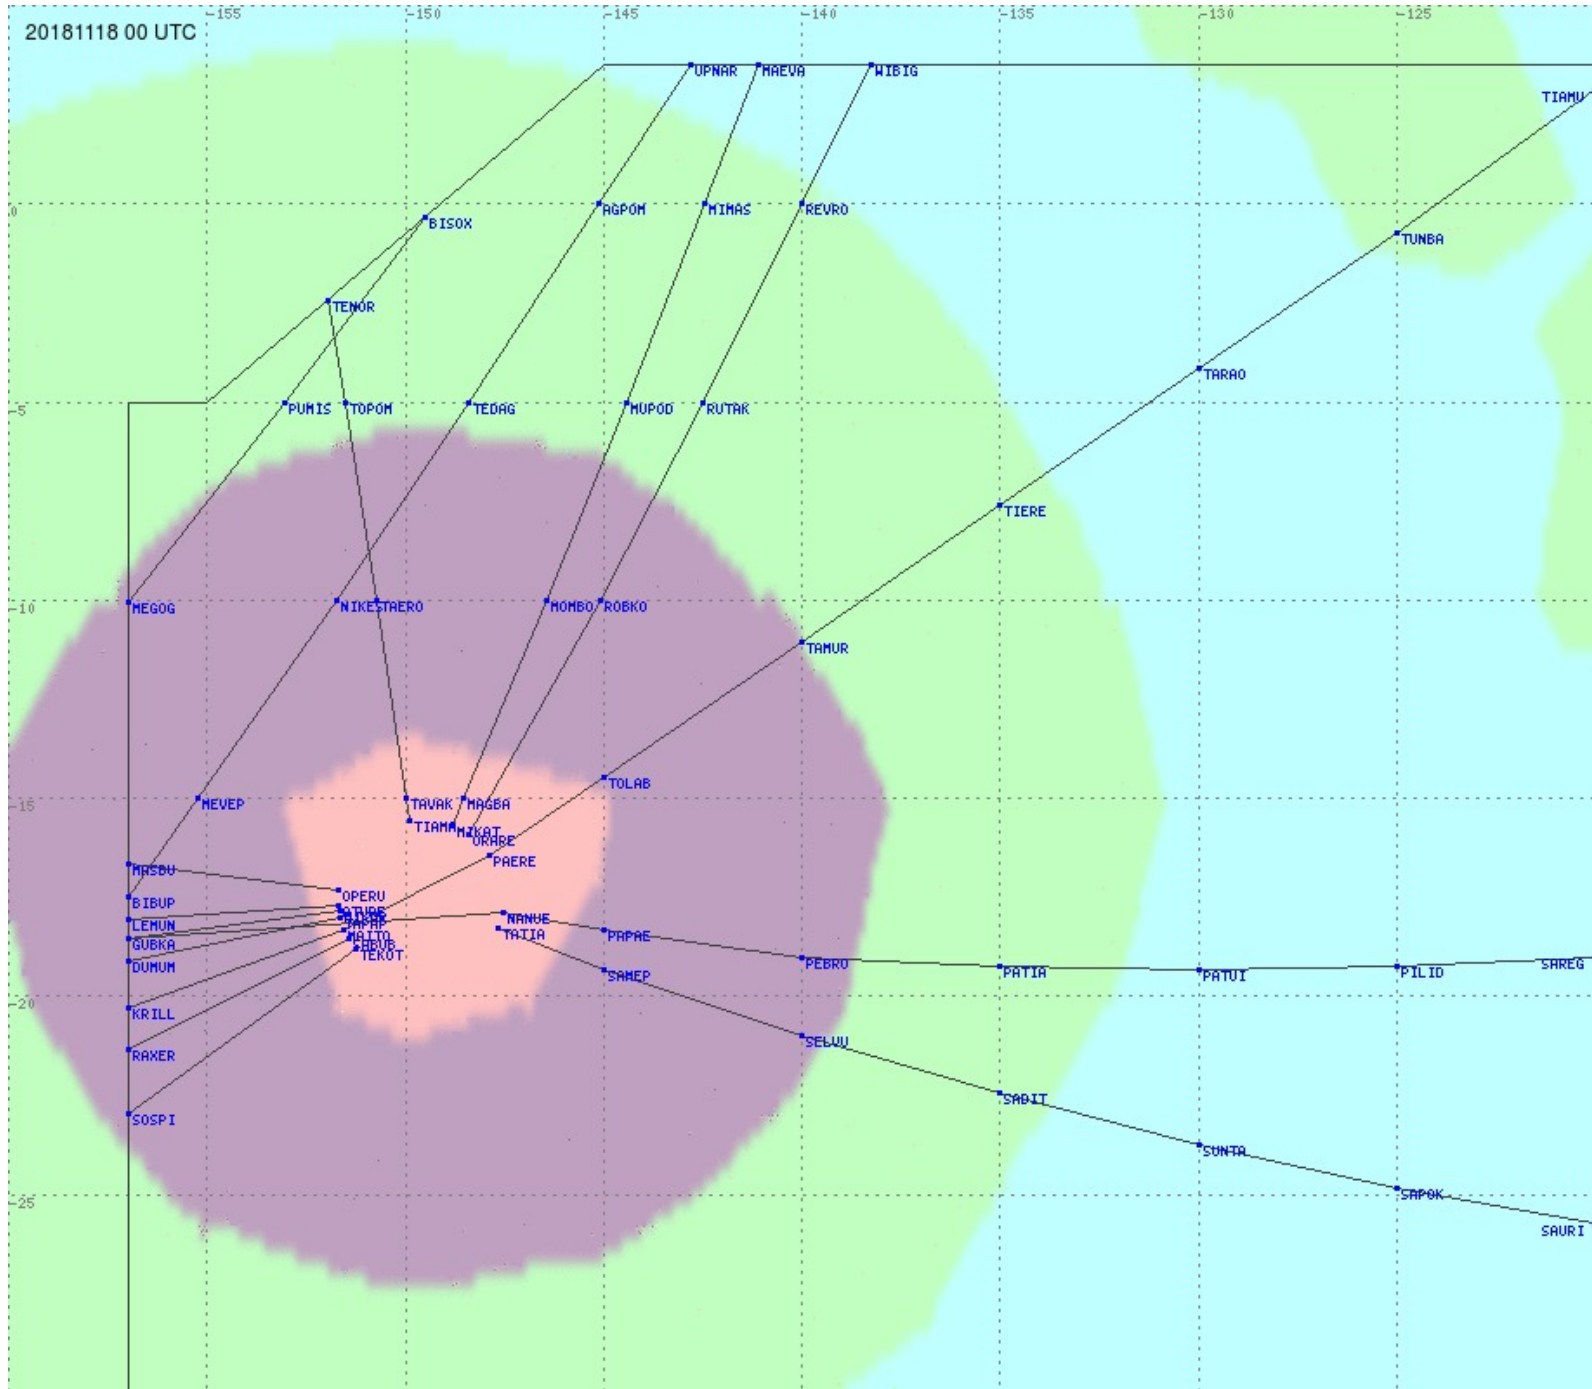

Tahiti FIR - HF Propag - 20181118

2.8 MHz
3.5 MHz
5.6 MHz
8.9 MHz
13.3 MHz
17.9 MHz
None

Tahiti FIR - HF Propag - 20181118

2.8 MHz 3.5 MHz 5.6 MHz 8.9 MHz 13.3 MHz 17.9 MHz None

Tahiti FIR - HF Propag - 20181118

2.8 MHz 3.5 MHz 5.6 MHz 8.9 MHz 13.3 MHz 17.9 MHz None

Tahiti FIR - HF Propag - 20181118

2.8 MHz 3.5 MHz 5.6 MHz 8.9 MHz 13.3 MHz 17.9 MHz None

Tahiti FIR - HF Propag - 20181118

2.8 MHz 3.5 MHz 5.6 MHz 8.9 MHz 13.3 MHz 17.9 MHz None

Tahiti FIR - HF Propag - 20181118

Tahiti FIR - HF Propag - 20181118

Tahiti FIR - HF Propag - 20181118

Tahiti FIR - HF Propag - 20181118

2.8 MHz 3.5 MHz 5.6 MHz 8.9 MHz 13.3 MHz 17.9 MHz None

Tahiti FIR - HF Propag - 20181118