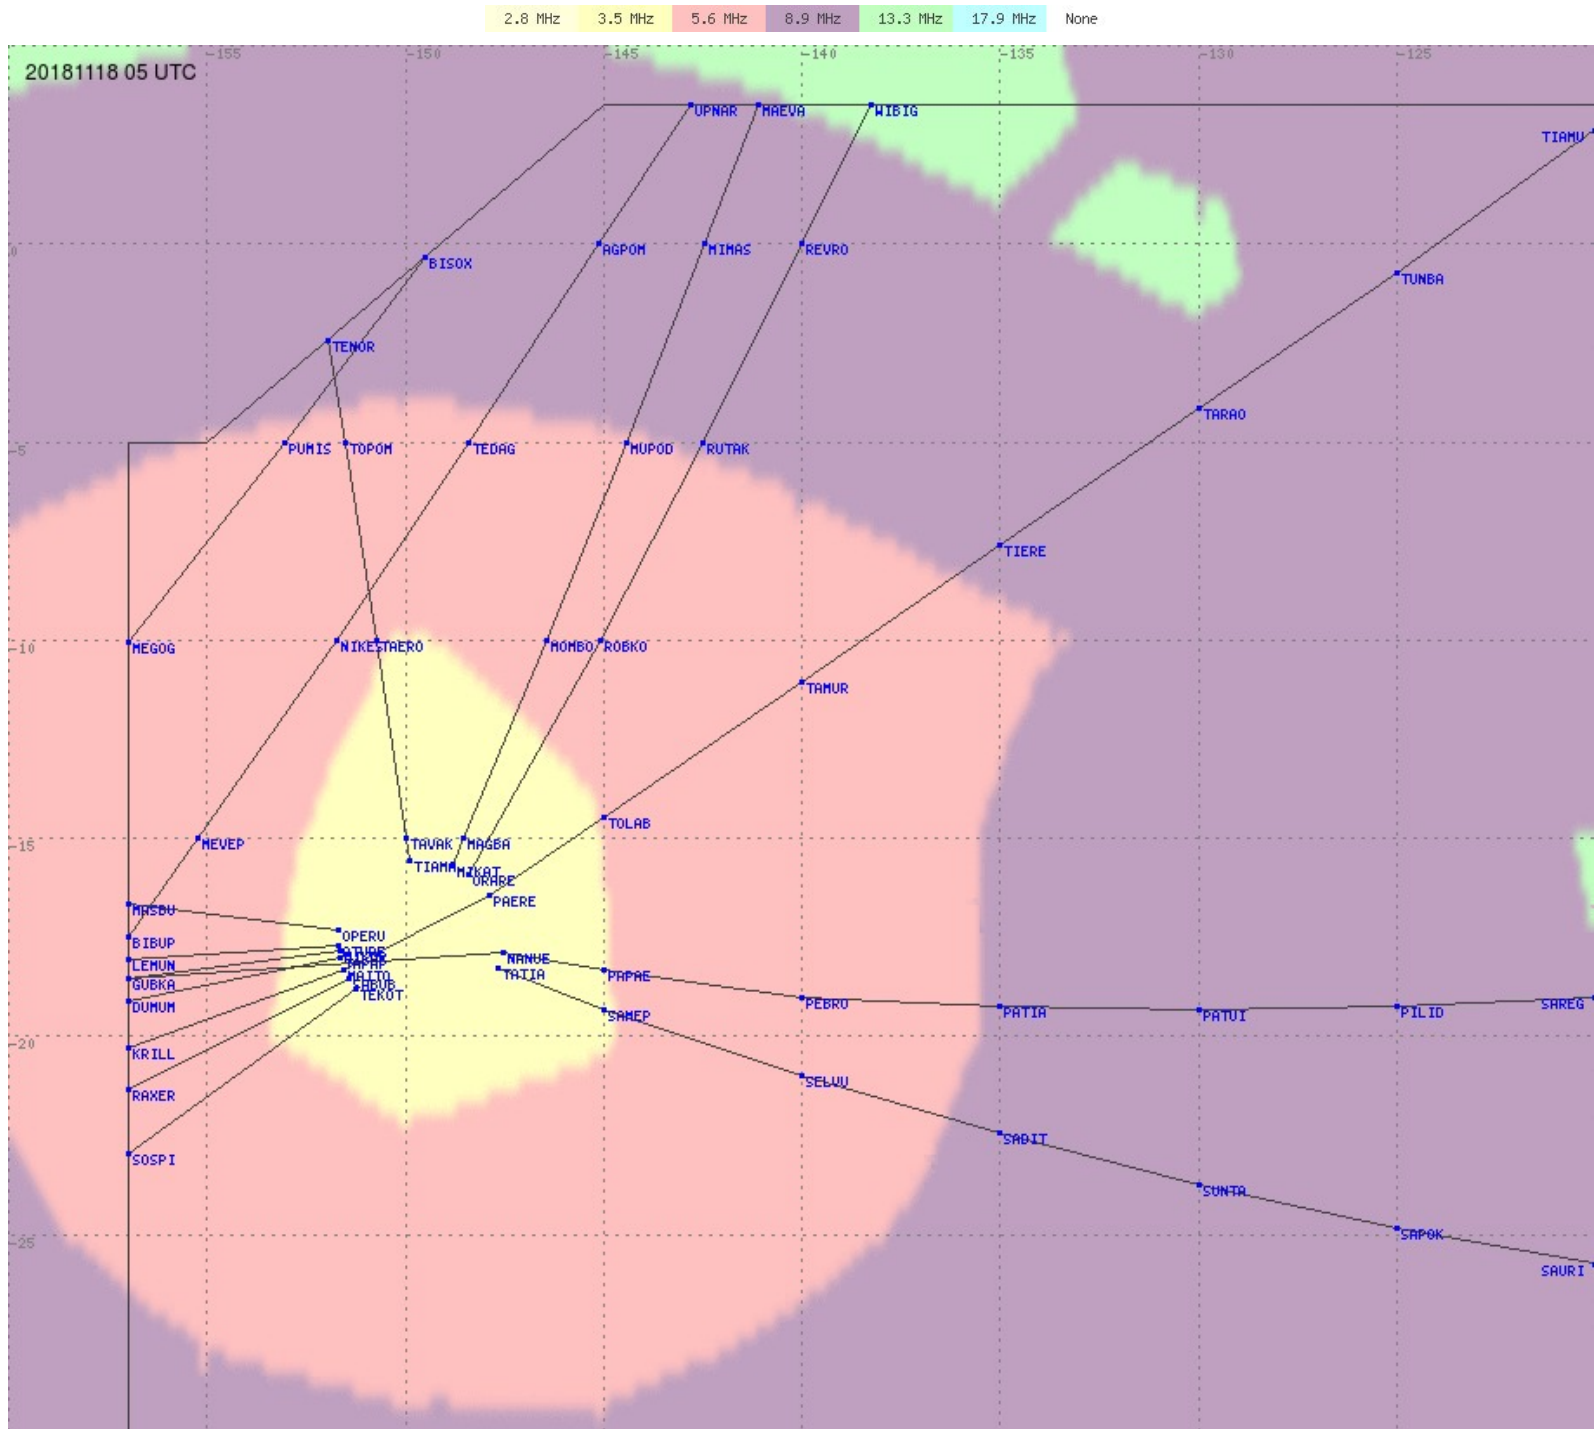

Tahiti FIR - HF Propag - 20181118

2.8 MHz
3.5 MHz
5.6 MHz
8.9 MHz
13.3 MHz
17.9 MHz
None

Tahiti FIR - HF Propag - 20181118

2.8 MHz 3.5 MHz 5.6 MHz 8.9 MHz 13.3 MHz 17.9 MHz None

Tahiti FIR - HF Propag - 20181118

2.8 MHz 3.5 MHz 5.6 MHz 8.9 MHz 13.3 MHz 17.9 MHz None

Tahiti FIR - HF Propag - 20181118

2.8 MHz 3.5 MHz 5.6 MHz 8.9 MHz 13.3 MHz 17.9 MHz None

Tahiti FIR - HF Propag - 20181118

2.8 MHz 3.5 MHz 5.6 MHz 8.9 MHz 13.3 MHz 17.9 MHz None

Tahiti FIR - HF Propag - 20181118

Tahiti FIR - HF Propag - 20181118

Tahiti FIR - HF Propag - 20181118

Tahiti FIR - HF Propag - 20181118

2.8 MHz 3.5 MHz 5.6 MHz 8.9 MHz 13.3 MHz 17.9 MHz None

Tahiti FIR - HF Propag - 20181118