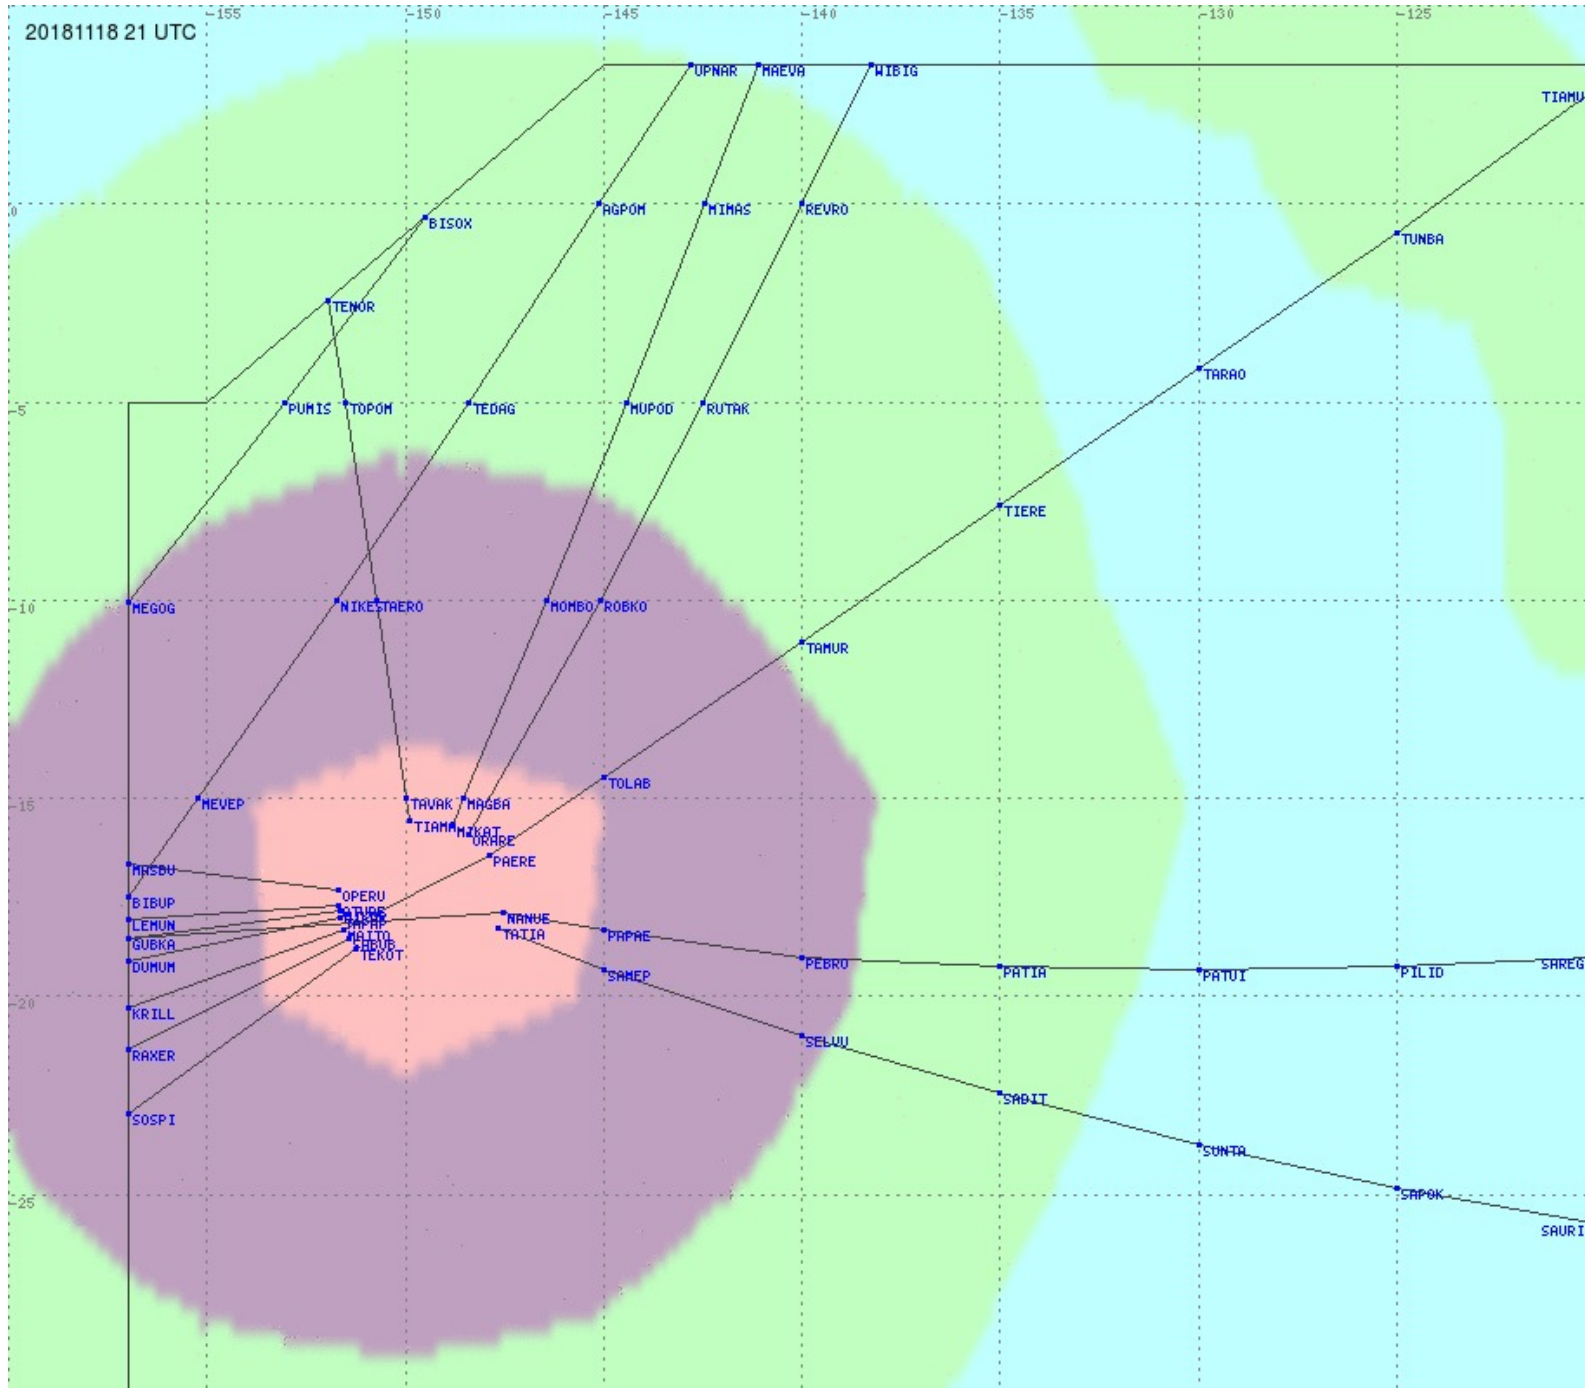

Tahiti FIR - HF Propag - 20181118

2.8 MHz
3.5 MHz
5.6 MHz
8.9 MHz
13.3 MHz
17.9 MHz
None

Tahiti FIR - HF Propag - 20181118

2.8 MHz 3.5 MHz 5.6 MHz 8.9 MHz 13.3 MHz 17.9 MHz None

Tahiti FIR - HF Propag - 20181118

Tahiti FIR - HF Propag - 20181118

2.8 MHz 3.5 MHz 5.6 MHz 8.9 MHz 13.3 MHz 17.9 MHz None

Tahiti FIR - HF Propag - 20181118

Tahiti FIR - HF Propag - 20181118

Tahiti FIR - HF Propag - 20181118

2.8 MHz
3.5 MHz
5.6 MHz
8.9 MHz
13.3 MHz
17.9 MHz
None

Tahiti FIR - HF Propag - 20181118

Tahiti FIR - HF Propag - 20181118

2.8 MHz 3.5 MHz 5.6 MHz 8.9 MHz 13.3 MHz 17.9 MHz None

Tahiti FIR - HF Propag - 20181118

2.8 MHz 3.5 MHz 5.6 MHz 8.9 MHz 13.3 MHz 17.9 MHz None

Tahiti FIR - HF Propag - 20181118

2.8 MHz 3.5 MHz 5.6 MHz 8.9 MHz 13.3 MHz 17.9 MHz None

Tahiti FIR - HF Propag - 20181118

2.8 MHz 3.5 MHz 5.6 MHz 8.9 MHz 13.3 MHz 17.9 MHz None