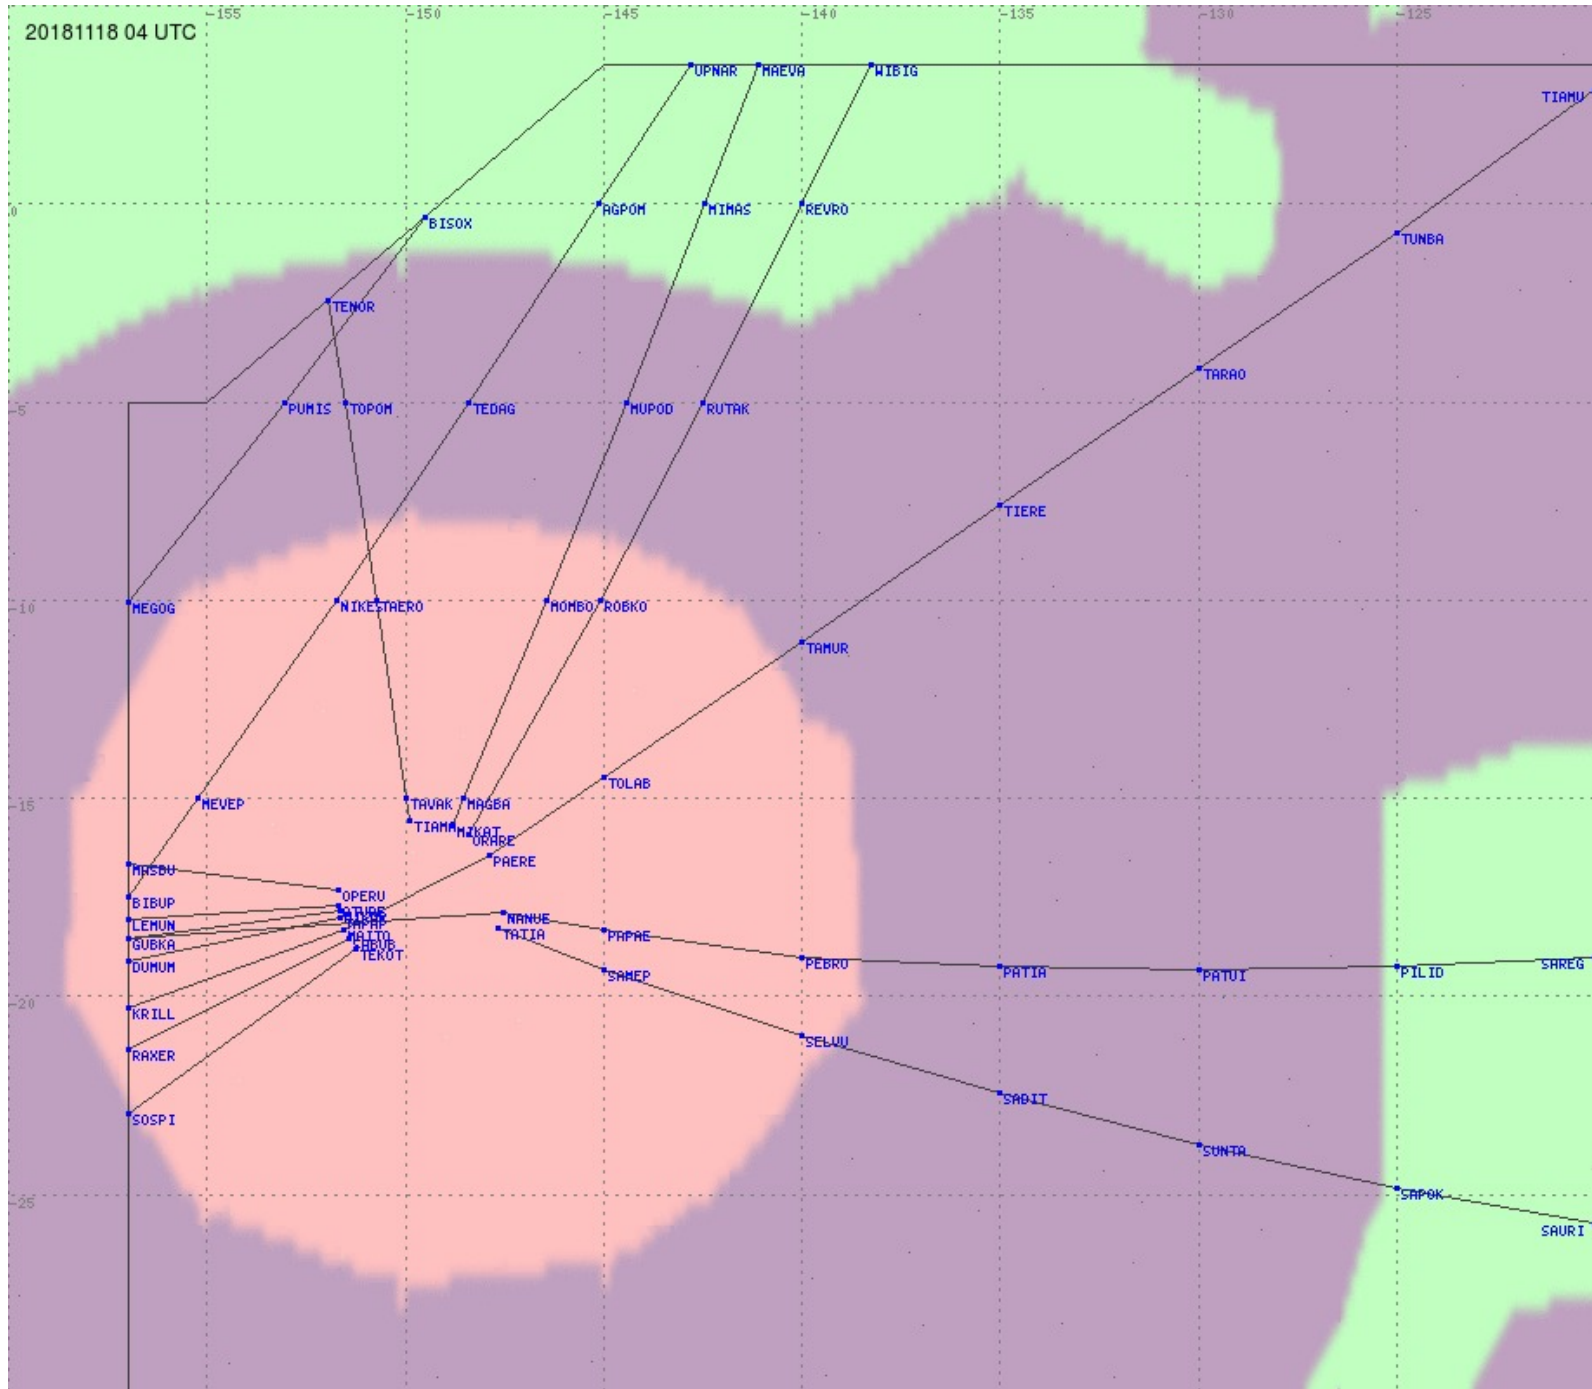

Tahiti FIR - HF Propag - 20181118

2.8 MHz
3.5 MHz
5.6 MHz
8.9 MHz
13.3 MHz
17.9 MHz
None

Tahiti FIR - HF Propag - 20181118

2.8 MHz 3.5 MHz 5.6 MHz 8.9 MHz 13.3 MHz 17.9 MHz None

Tahiti FIR - HF Propag - 20181118

2.8 MHz 3.5 MHz 5.6 MHz 8.9 MHz 13.3 MHz 17.9 MHz None

Tahiti FIR - HF Propag - 20181118

2.8 MHz 3.5 MHz 5.6 MHz 8.9 MHz 13.3 MHz 17.9 MHz None

Tahiti FIR - HF Propag - 20181118

2.8 MHz 3.5 MHz 5.6 MHz 8.9 MHz 13.3 MHz 17.9 MHz None

Tahiti FIR - HF Propag - 20181118

Tahiti FIR - HF Propag - 20181118

Tahiti FIR - HF Propag - 20181118

Tahiti FIR - HF Propag - 20181118

2.8 MHz 3.5 MHz 5.6 MHz 8.9 MHz 13.3 MHz 17.9 MHz None

Tahiti FIR - HF Propag - 20181118