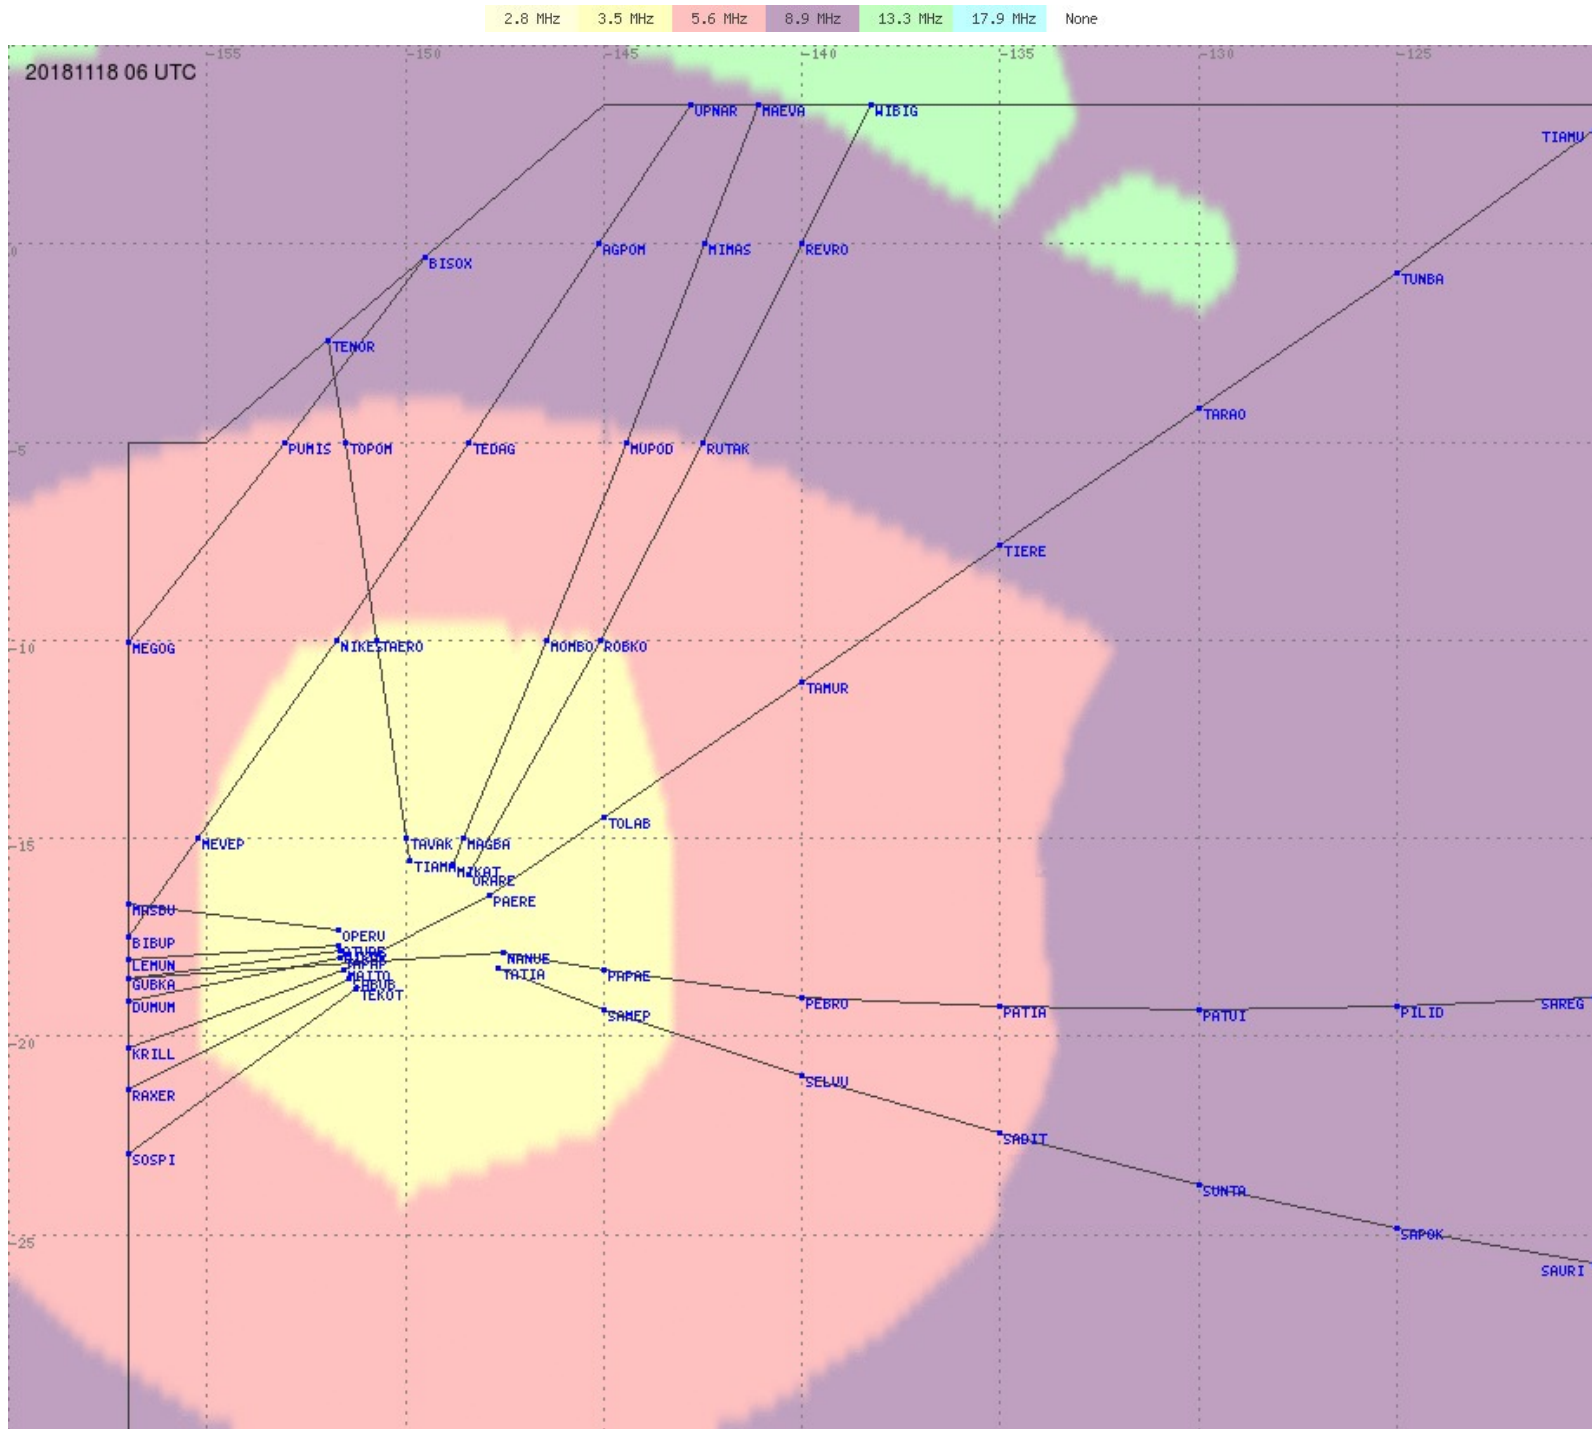

Tahiti FIR - HF Propag - 20181118

2.8 MHz
3.5 MHz
5.6 MHz
8.9 MHz
13.3 MHz
17.9 MHz
None

Tahiti FIR - HF Propag - 20181118

2.8 MHz 3.5 MHz 5.6 MHz 8.9 MHz 13.3 MHz 17.9 MHz None

Tahiti FIR - HF Propag - 20181118

2.8 MHz 3.5 MHz 5.6 MHz 8.9 MHz 13.3 MHz 17.9 MHz None

Tahiti FIR - HF Propag - 20181118

2.8 MHz 3.5 MHz 5.6 MHz 8.9 MHz 13.3 MHz 17.9 MHz None

Tahiti FIR - HF Propag - 20181118

2.8 MHz 3.5 MHz 5.6 MHz 8.9 MHz 13.3 MHz 17.9 MHz None

Tahiti FIR - HF Propag - 20181118

Tahiti FIR - HF Propag - 20181118

Tahiti FIR - HF Propag - 20181118

Tahiti FIR - HF Propag - 20181118

2.8 MHz 3.5 MHz 5.6 MHz 8.9 MHz 13.3 MHz 17.9 MHz None

Tahiti FIR - HF Propag - 20181118