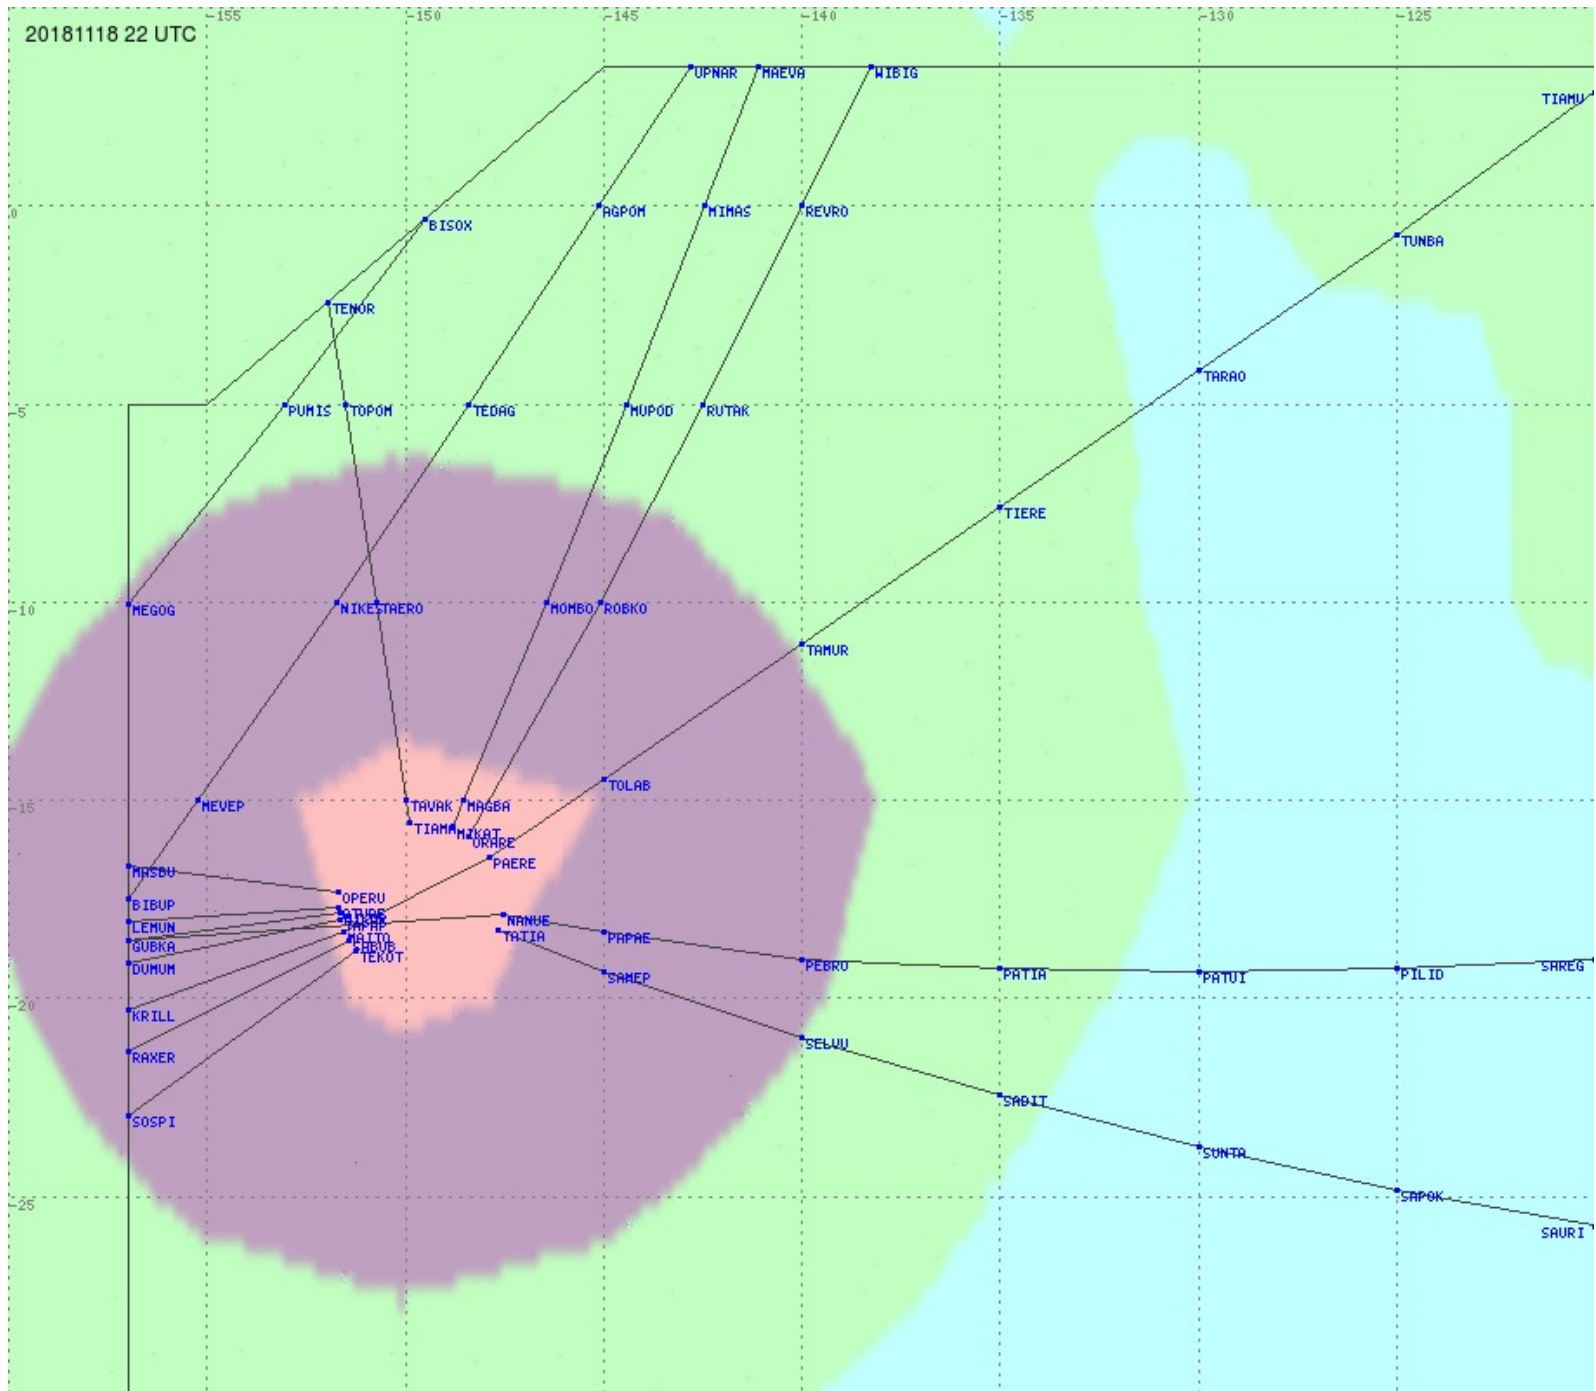

Tahiti FIR - HF Propag - 20181118

2.8 MHz
3.5 MHz
5.6 MHz
8.9 MHz
13.3 MHz
17.9 MHz
None

Tahiti FIR - HF Propag - 20181118

2.8 MHz 3.5 MHz 5.6 MHz 8.9 MHz 13.3 MHz 17.9 MHz None

Tahiti FIR - HF Propag - 20181118

Tahiti FIR - HF Propag - 20181118

2.8 MHz 3.5 MHz 5.6 MHz 8.9 MHz 13.3 MHz 17.9 MHz None

Tahiti FIR - HF Propag - 20181118

Tahiti FIR - HF Propag - 20181118

Tahiti FIR - HF Propag - 20181118

2.8 MHz
3.5 MHz
5.6 MHz
8.9 MHz
13.3 MHz
17.9 MHz
None

Tahiti FIR - HF Propag - 20181118

Tahiti FIR - HF Propag - 20181118

2.8 MHz 3.5 MHz 5.6 MHz 8.9 MHz 13.3 MHz 17.9 MHz None

Tahiti FIR - HF Propag - 20181118

2.8 MHz 3.5 MHz 5.6 MHz 8.9 MHz 13.3 MHz 17.9 MHz None

Tahiti FIR - HF Propag - 20181118

2.8 MHz 3.5 MHz 5.6 MHz 8.9 MHz 13.3 MHz 17.9 MHz None

Tahiti FIR - HF Propag - 20181118

2.8 MHz 3.5 MHz 5.6 MHz 8.9 MHz 13.3 MHz 17.9 MHz None