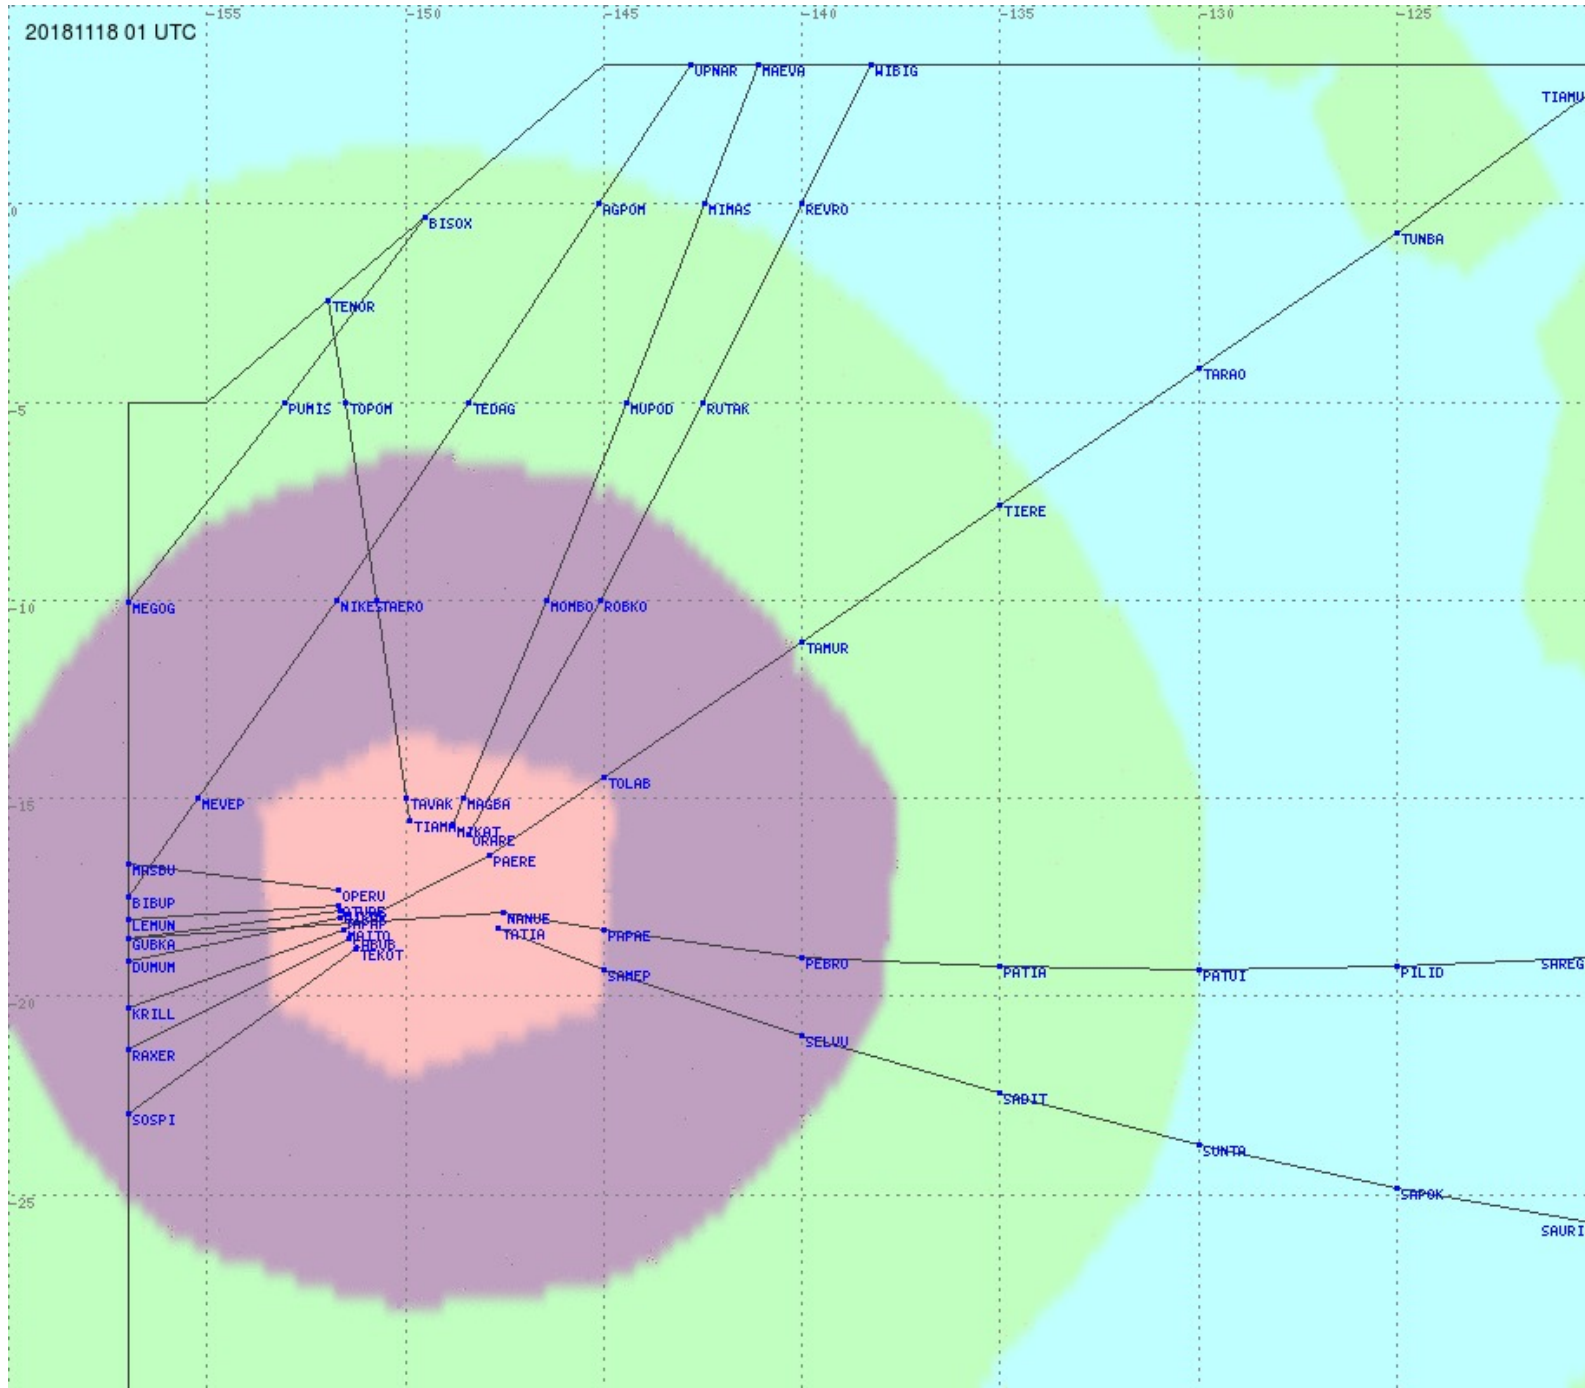

Tahiti FIR - HF Propag - 20181118

2.8 MHz
3.5 MHz
5.6 MHz
8.9 MHz
13.3 MHz
17.9 MHz
None

Tahiti FIR - HF Propag - 20181118

2.8 MHz 3.5 MHz 5.6 MHz 8.9 MHz 13.3 MHz 17.9 MHz None

Tahiti FIR - HF Propag - 20181118

2.8 MHz 3.5 MHz 5.6 MHz 8.9 MHz 13.3 MHz 17.9 MHz None

Tahiti FIR - HF Propag - 20181118

2.8 MHz 3.5 MHz 5.6 MHz 8.9 MHz 13.3 MHz 17.9 MHz None

Tahiti FIR - HF Propag - 20181118

2.8 MHz 3.5 MHz 5.6 MHz 8.9 MHz 13.3 MHz 17.9 MHz None

Tahiti FIR - HF Propag - 20181118

Tahiti FIR - HF Propag - 20181118

Tahiti FIR - HF Propag - 20181118

Tahiti FIR - HF Propag - 20181118

2.8 MHz 3.5 MHz 5.6 MHz 8.9 MHz 13.3 MHz 17.9 MHz None

Tahiti FIR - HF Propag - 20181118