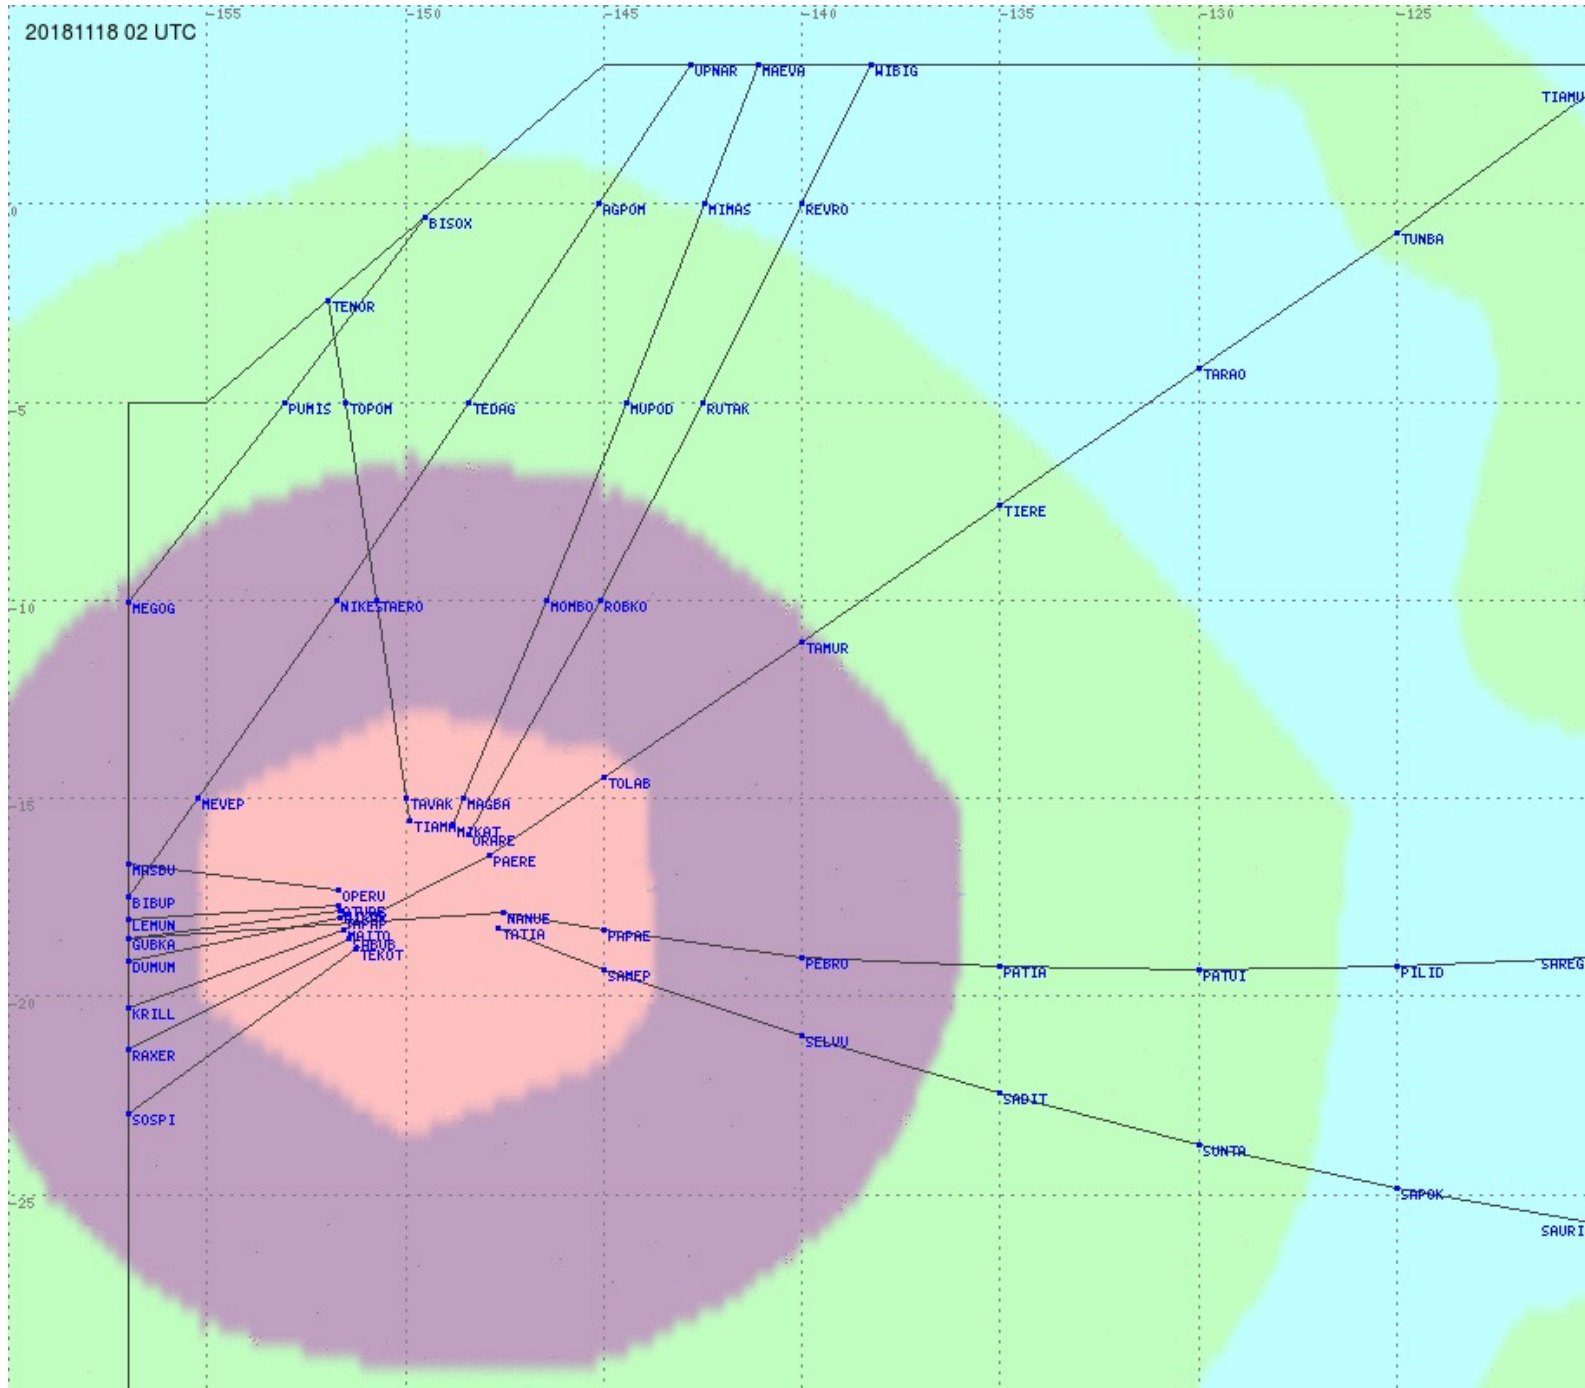

Tahiti FIR - HF Propag - 20181118

2.8 MHz
3.5 MHz
5.6 MHz
8.9 MHz
13.3 MHz
17.9 MHz
None

Tahiti FIR - HF Propag - 20181118

2.8 MHz 3.5 MHz 5.6 MHz 8.9 MHz 13.3 MHz 17.9 MHz None

Tahiti FIR - HF Propag - 20181118

2.8 MHz 3.5 MHz 5.6 MHz 8.9 MHz 13.3 MHz 17.9 MHz None

Tahiti FIR - HF Propag - 20181118

2.8 MHz 3.5 MHz 5.6 MHz 8.9 MHz 13.3 MHz 17.9 MHz None

Tahiti FIR - HF Propag - 20181118

2.8 MHz 3.5 MHz 5.6 MHz 8.9 MHz 13.3 MHz 17.9 MHz None

Tahiti FIR - HF Propag - 20181118

Tahiti FIR - HF Propag - 20181118

Tahiti FIR - HF Propag - 20181118

Tahiti FIR - HF Propag - 20181118

2.8 MHz 3.5 MHz 5.6 MHz 8.9 MHz 13.3 MHz 17.9 MHz None

Tahiti FIR - HF Propag - 20181118