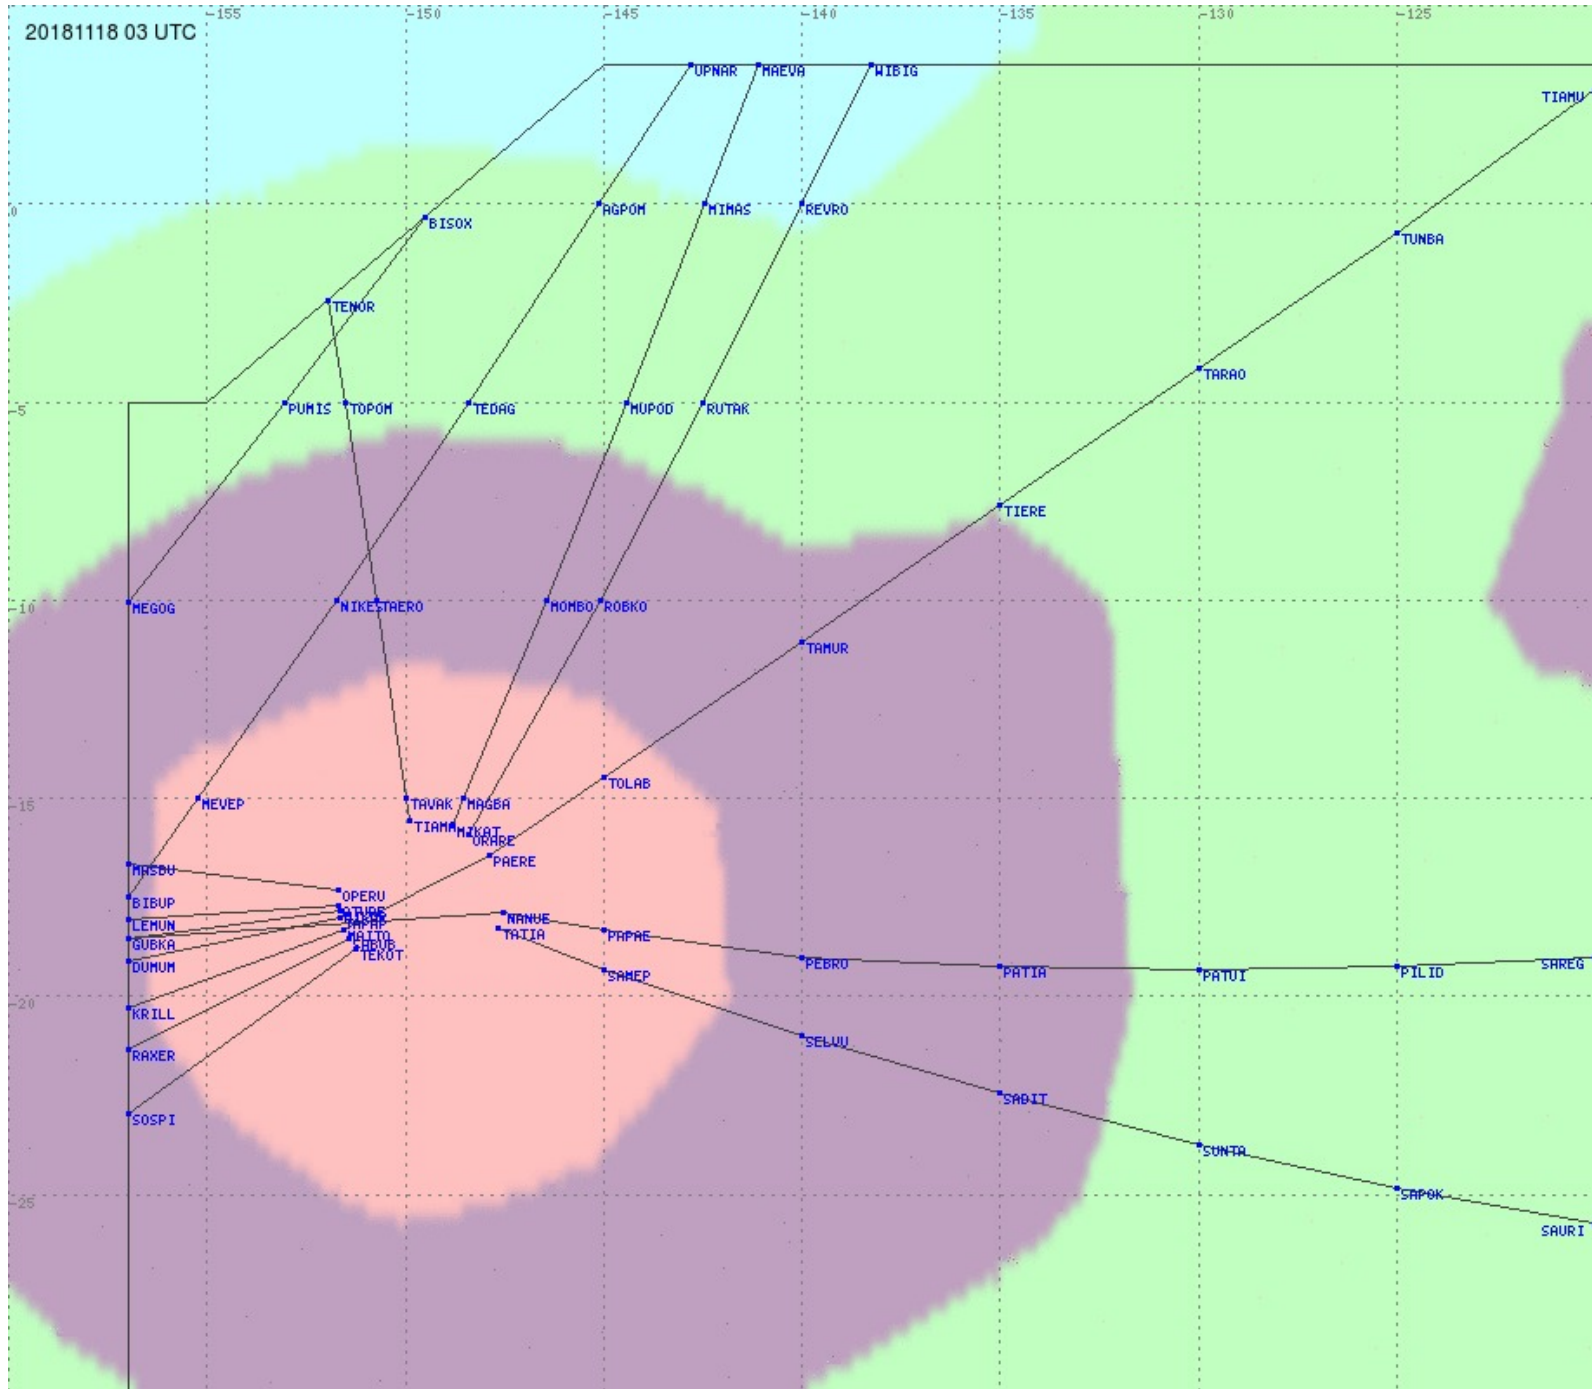

Tahiti FIR - HF Propag - 20181118

2.8 MHz
3.5 MHz
5.6 MHz
8.9 MHz
13.3 MHz
17.9 MHz
None

Tahiti FIR - HF Propag - 20181118

2.8 MHz 3.5 MHz 5.6 MHz 8.9 MHz 13.3 MHz 17.9 MHz None

Tahiti FIR - HF Propag - 20181118

2.8 MHz 3.5 MHz 5.6 MHz 8.9 MHz 13.3 MHz 17.9 MHz None

Tahiti FIR - HF Propag - 20181118

2.8 MHz 3.5 MHz 5.6 MHz 8.9 MHz 13.3 MHz 17.9 MHz None

Tahiti FIR - HF Propag - 20181118

2.8 MHz 3.5 MHz 5.6 MHz 8.9 MHz 13.3 MHz 17.9 MHz None

Tahiti FIR - HF Propag - 20181118

Tahiti FIR - HF Propag - 20181118

Tahiti FIR - HF Propag - 20181118

Tahiti FIR - HF Propag - 20181118

2.8 MHz 3.5 MHz 5.6 MHz 8.9 MHz 13.3 MHz 17.9 MHz None

Tahiti FIR - HF Propag - 20181118