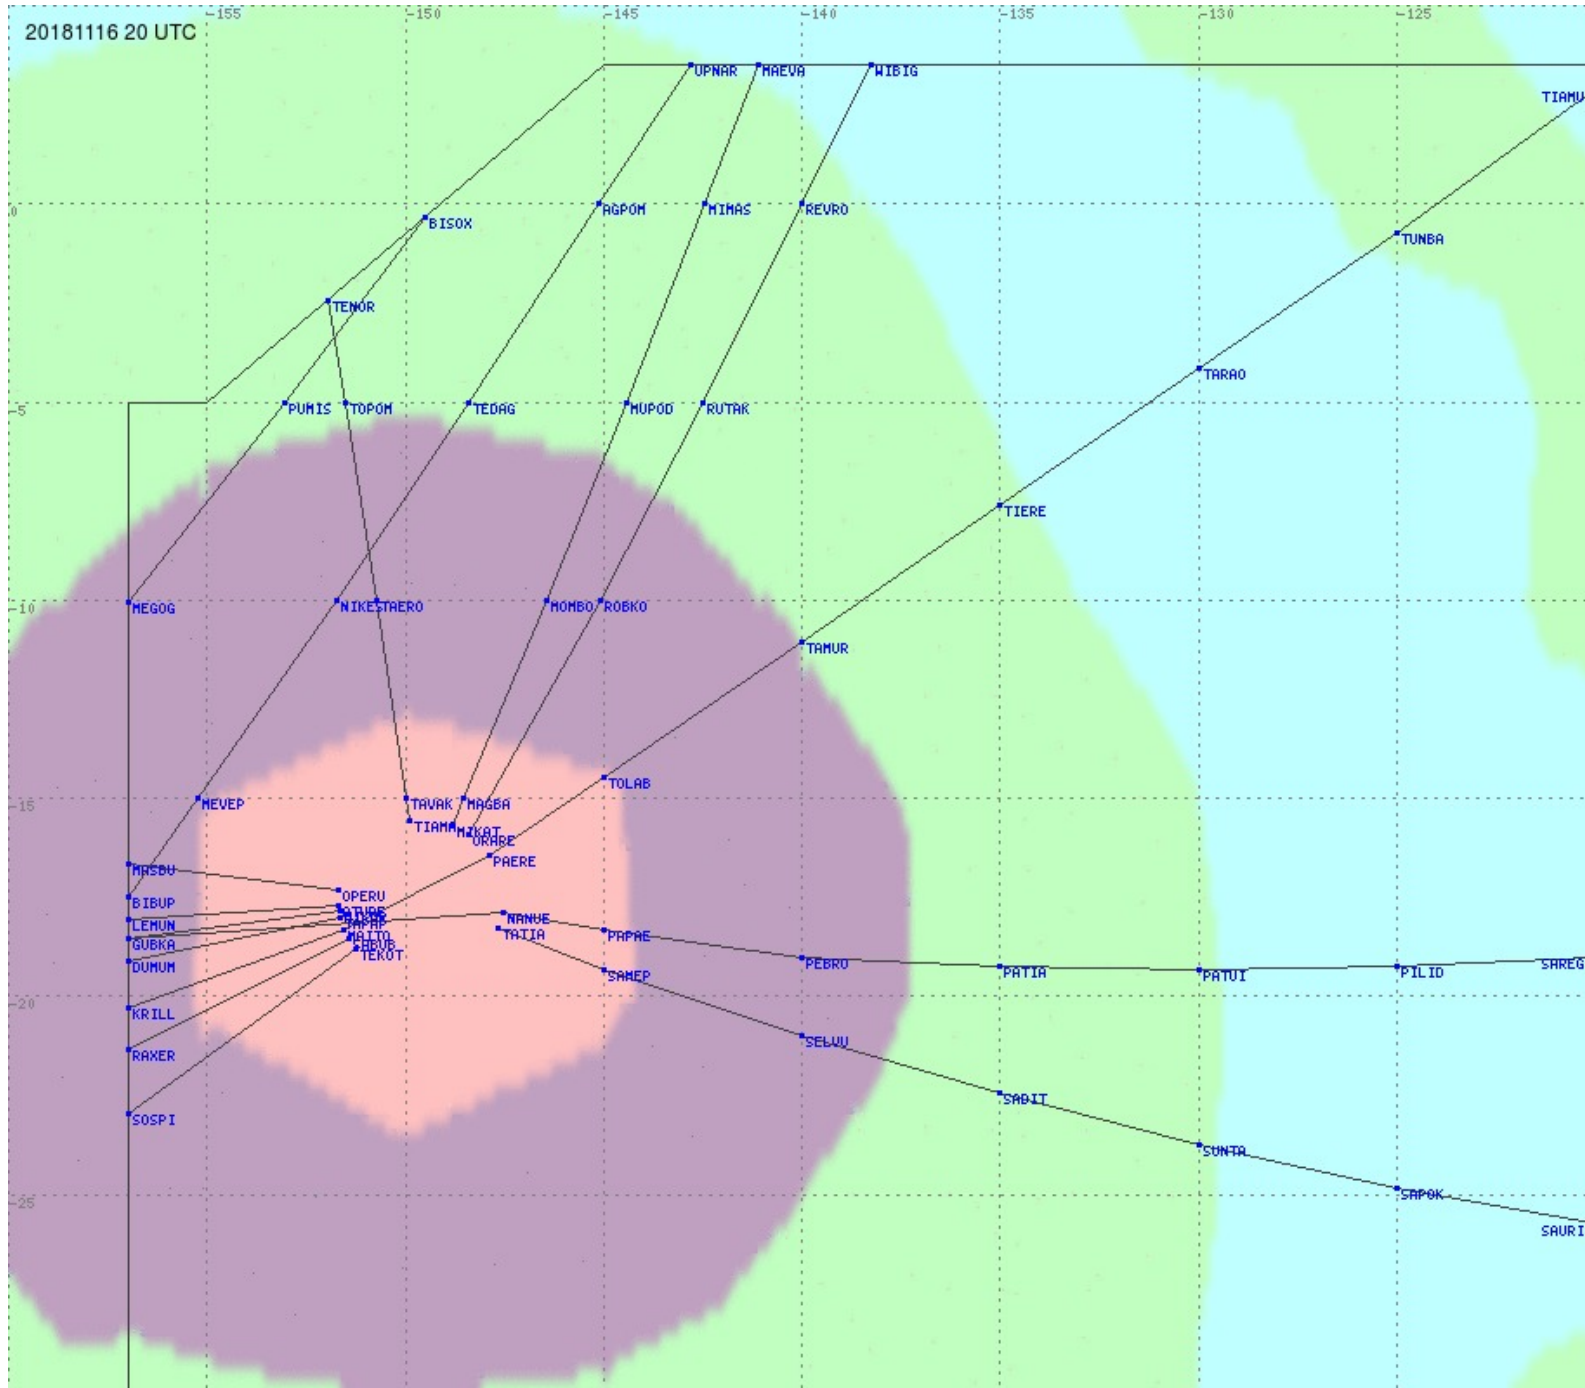

Tahiti FIR - HF Propag - 20181116

2.8 MHz 3.5 MHz 5.6 MHz 8.9 MHz 13.3 MHz 17.9 MHz None

Tahiti FIR - HF Propag - 20181116

2.8 MHz 3.5 MHz 5.6 MHz 8.9 MHz 13.3 MHz 17.9 MHz None

Tahiti FIR - HF Propag - 20181116

2.8 MHz
3.5 MHz
5.6 MHz
8.9 MHz
13.3 MHz
17.9 MHz
None

Tahiti FIR - HF Propag - 20181116

2.8 MHz 3.5 MHz 5.6 MHz 8.9 MHz 13.3 MHz 17.9 MHz None

Tahiti FIR - HF Propag - 20181116

Tahiti FIR - HF Propag - 20181116

2.8 MHz 3.5 MHz 5.6 MHz 8.9 MHz 13.3 MHz 17.9 MHz None

Tahiti FIR - HF Propag - 20181116

2.8 MHz 3.5 MHz 5.6 MHz 8.9 MHz 13.3 MHz 17.9 MHz None

Tahiti FIR - HF Propag - 20181116

2.8 MHz
3.5 MHz
5.6 MHz
8.9 MHz
13.3 MHz
17.9 MHz
None