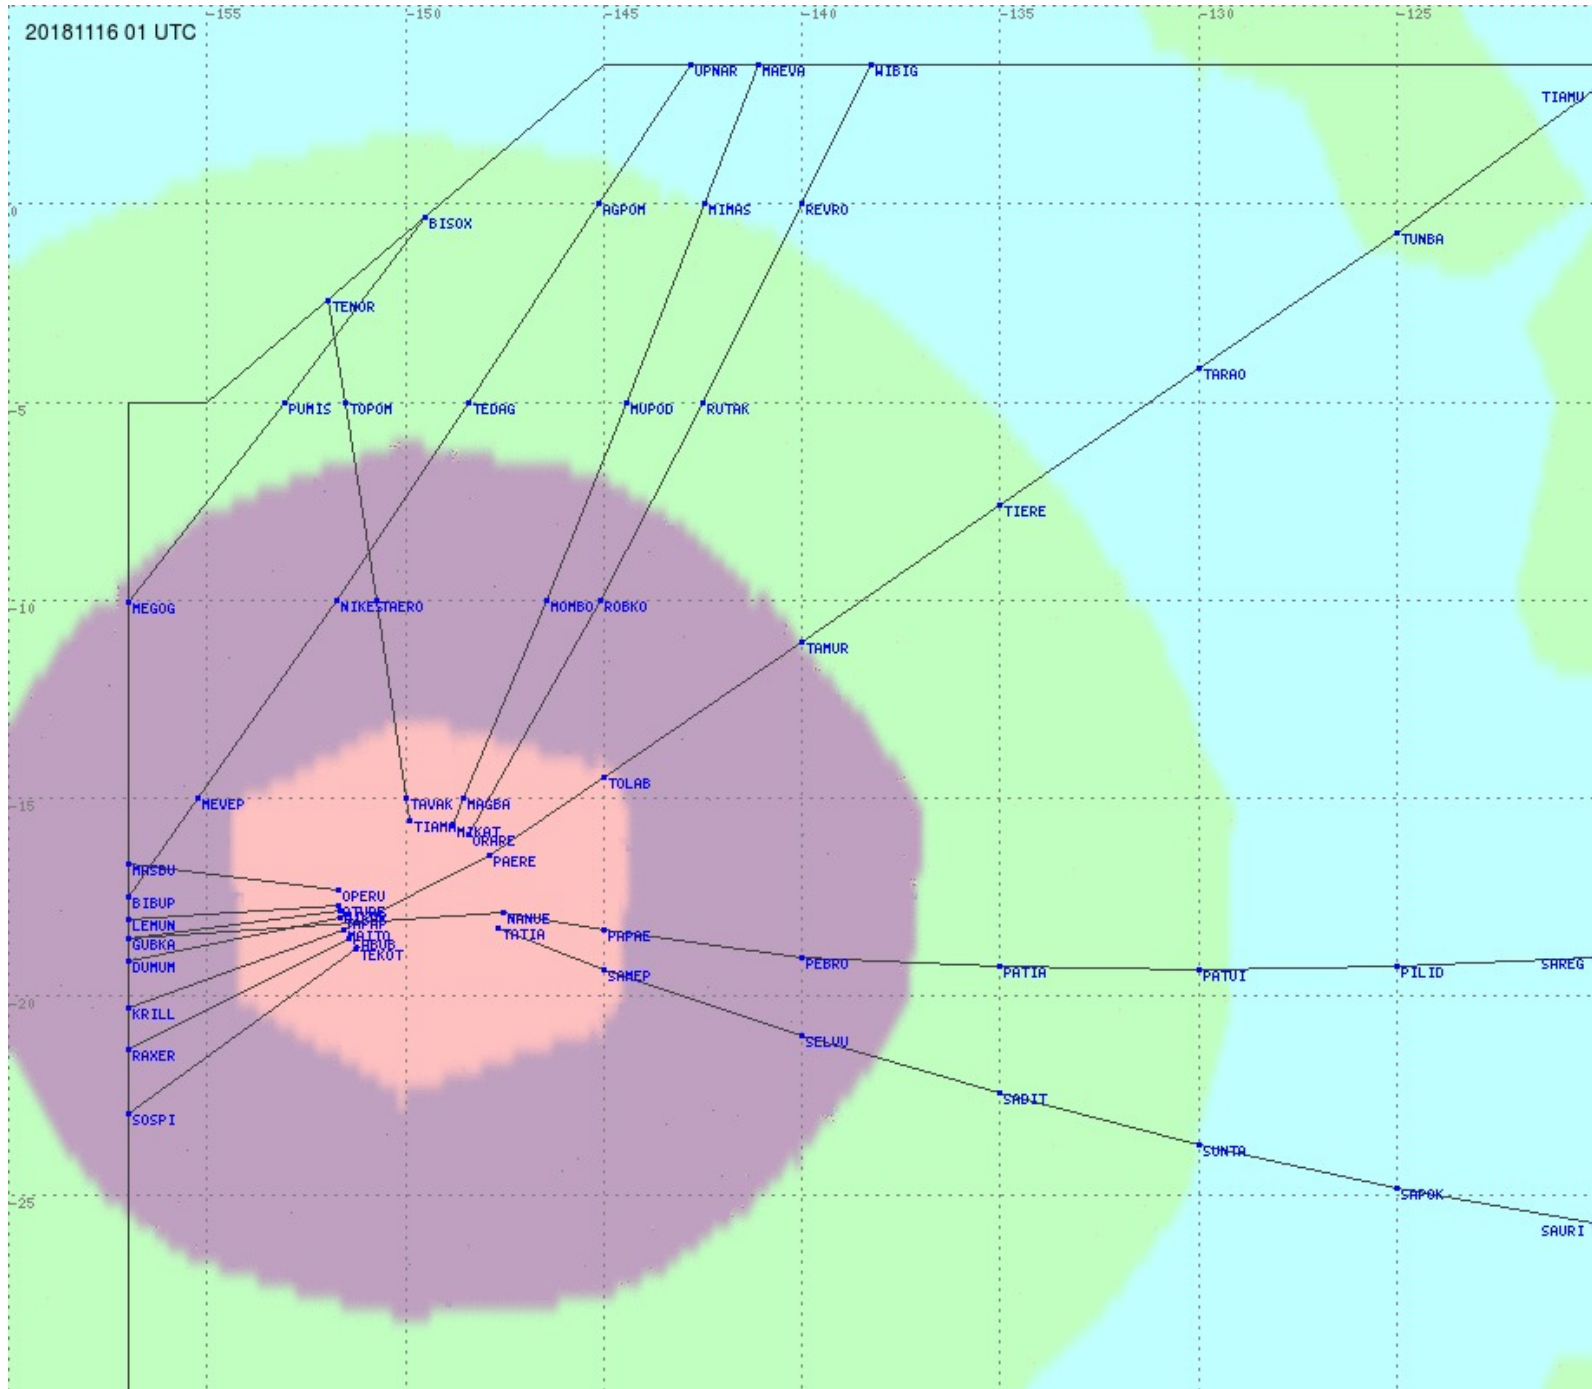

Tahiti FIR - HF Propag - 20181116

2.8 MHz 3.5 MHz 5.6 MHz 8.9 MHz 13.3 MHz 17.9 MHz None

Tahiti FIR - HF Propag - 20181116

2.8 MHz 3.5 MHz 5.6 MHz 8.9 MHz 13.3 MHz 17.9 MHz None

Tahiti FIR - HF Propag - 20181116

2.8 MHz
3.5 MHz
5.6 MHz
8.9 MHz
13.3 MHz
17.9 MHz
None

Tahiti FIR - HF Propag - 20181116

2.8 MHz 3.5 MHz 5.6 MHz 8.9 MHz 13.3 MHz 17.9 MHz None

Tahiti FIR - HF Propag - 20181116

Tahiti FIR - HF Propag - 20181116