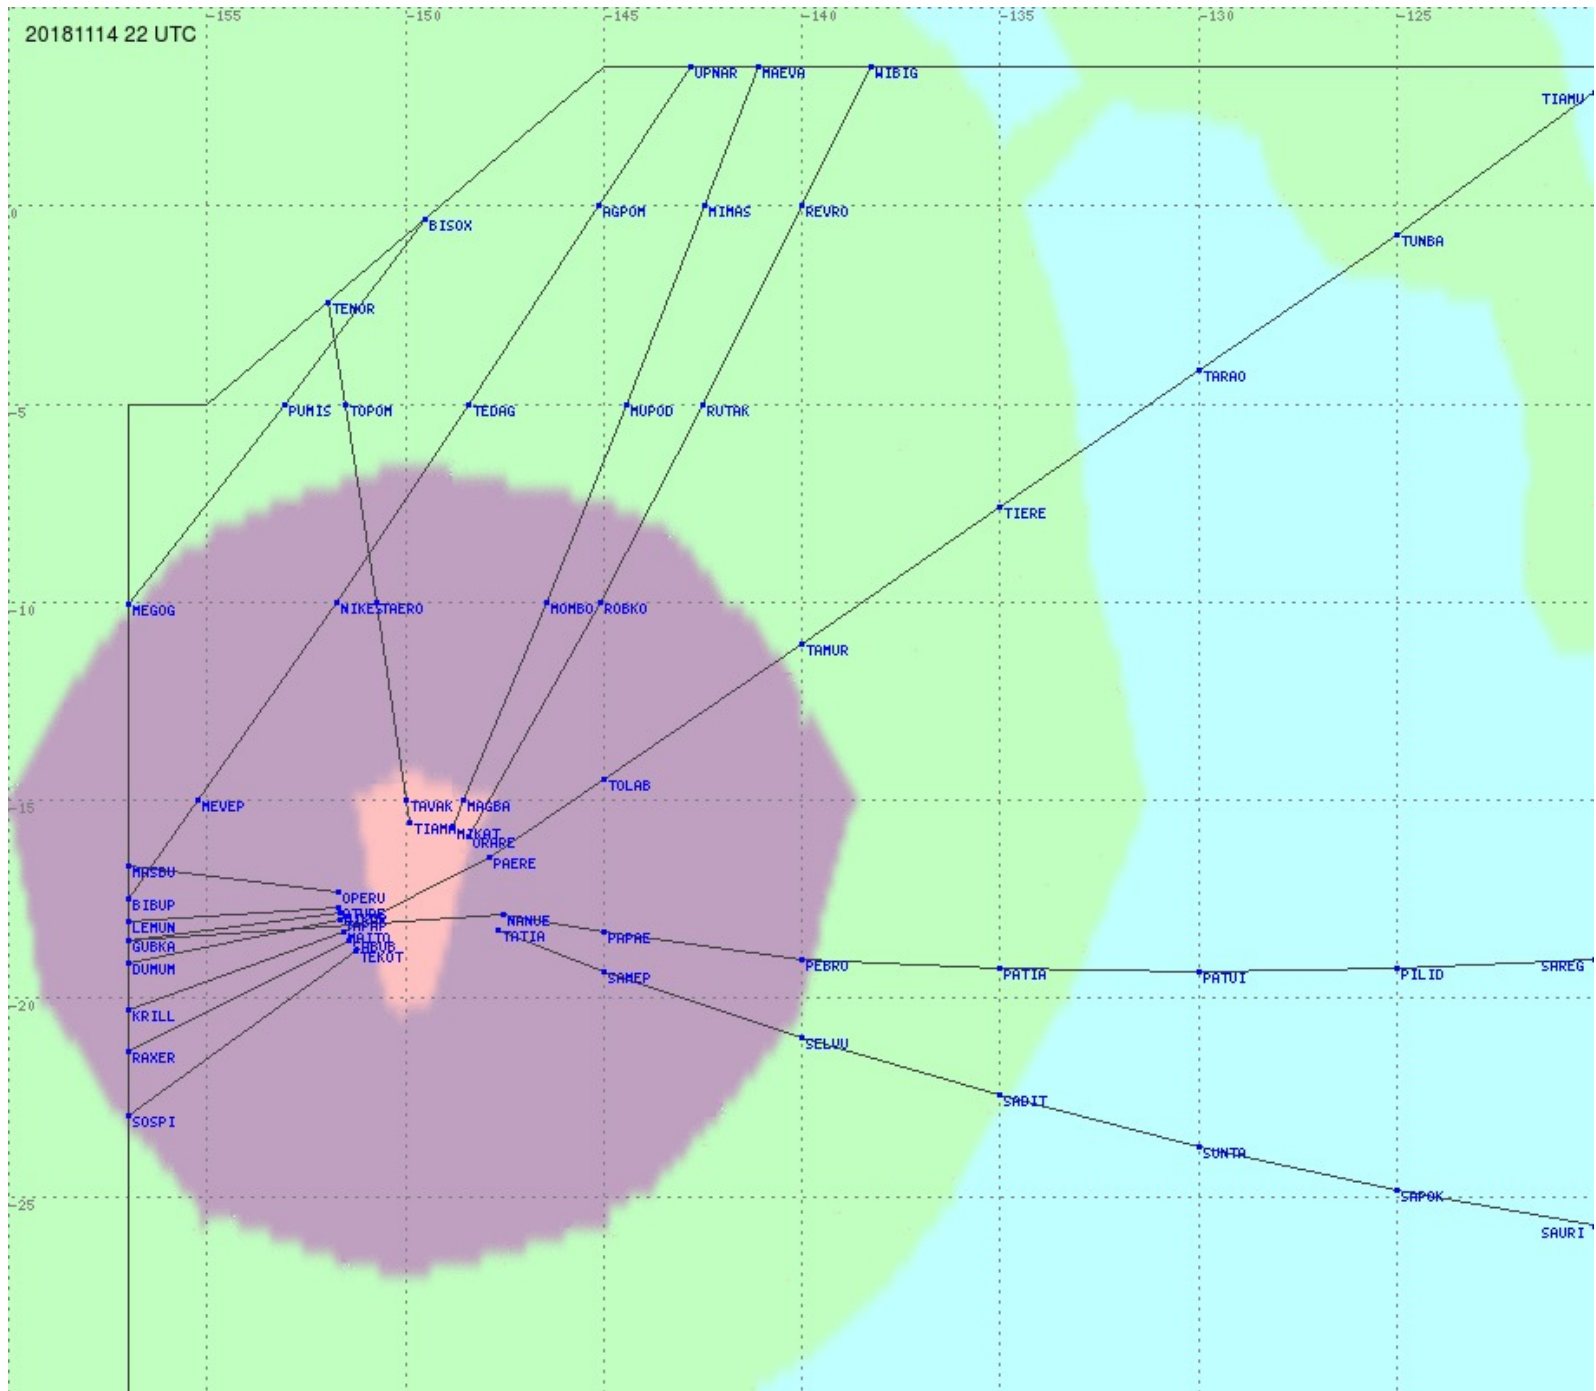

Tahiti FIR - HF Propag - 20181114

2.8 MHz 3.5 MHz 5.6 MHz 8.9 MHz 13.3 MHz 17.9 MHz None

Tahiti FIR - HF Propag - 20181114

2.8 MHz 3.5 MHz 5.6 MHz 8.9 MHz 13.3 MHz 17.9 MHz None

Tahiti FIR - HF Propag - 20181114

2.8 MHz 3.5 MHz 5.6 MHz 8.9 MHz 13.3 MHz 17.9 MHz None

Tahiti FIR - HF Propag - 20181114

2.8 MHz 3.5 MHz 5.6 MHz 8.9 MHz 13.3 MHz 17.9 MHz None

Tahiti FIR - HF Propag - 20181114

2.8 MHz 3.5 MHz 5.6 MHz 8.9 MHz 13.3 MHz 17.9 MHz None

Tahiti FIR - HF Propag - 20181114

2.8 MHz
3.5 MHz
5.6 MHz
8.9 MHz
13.3 MHz
17.9 MHz
None