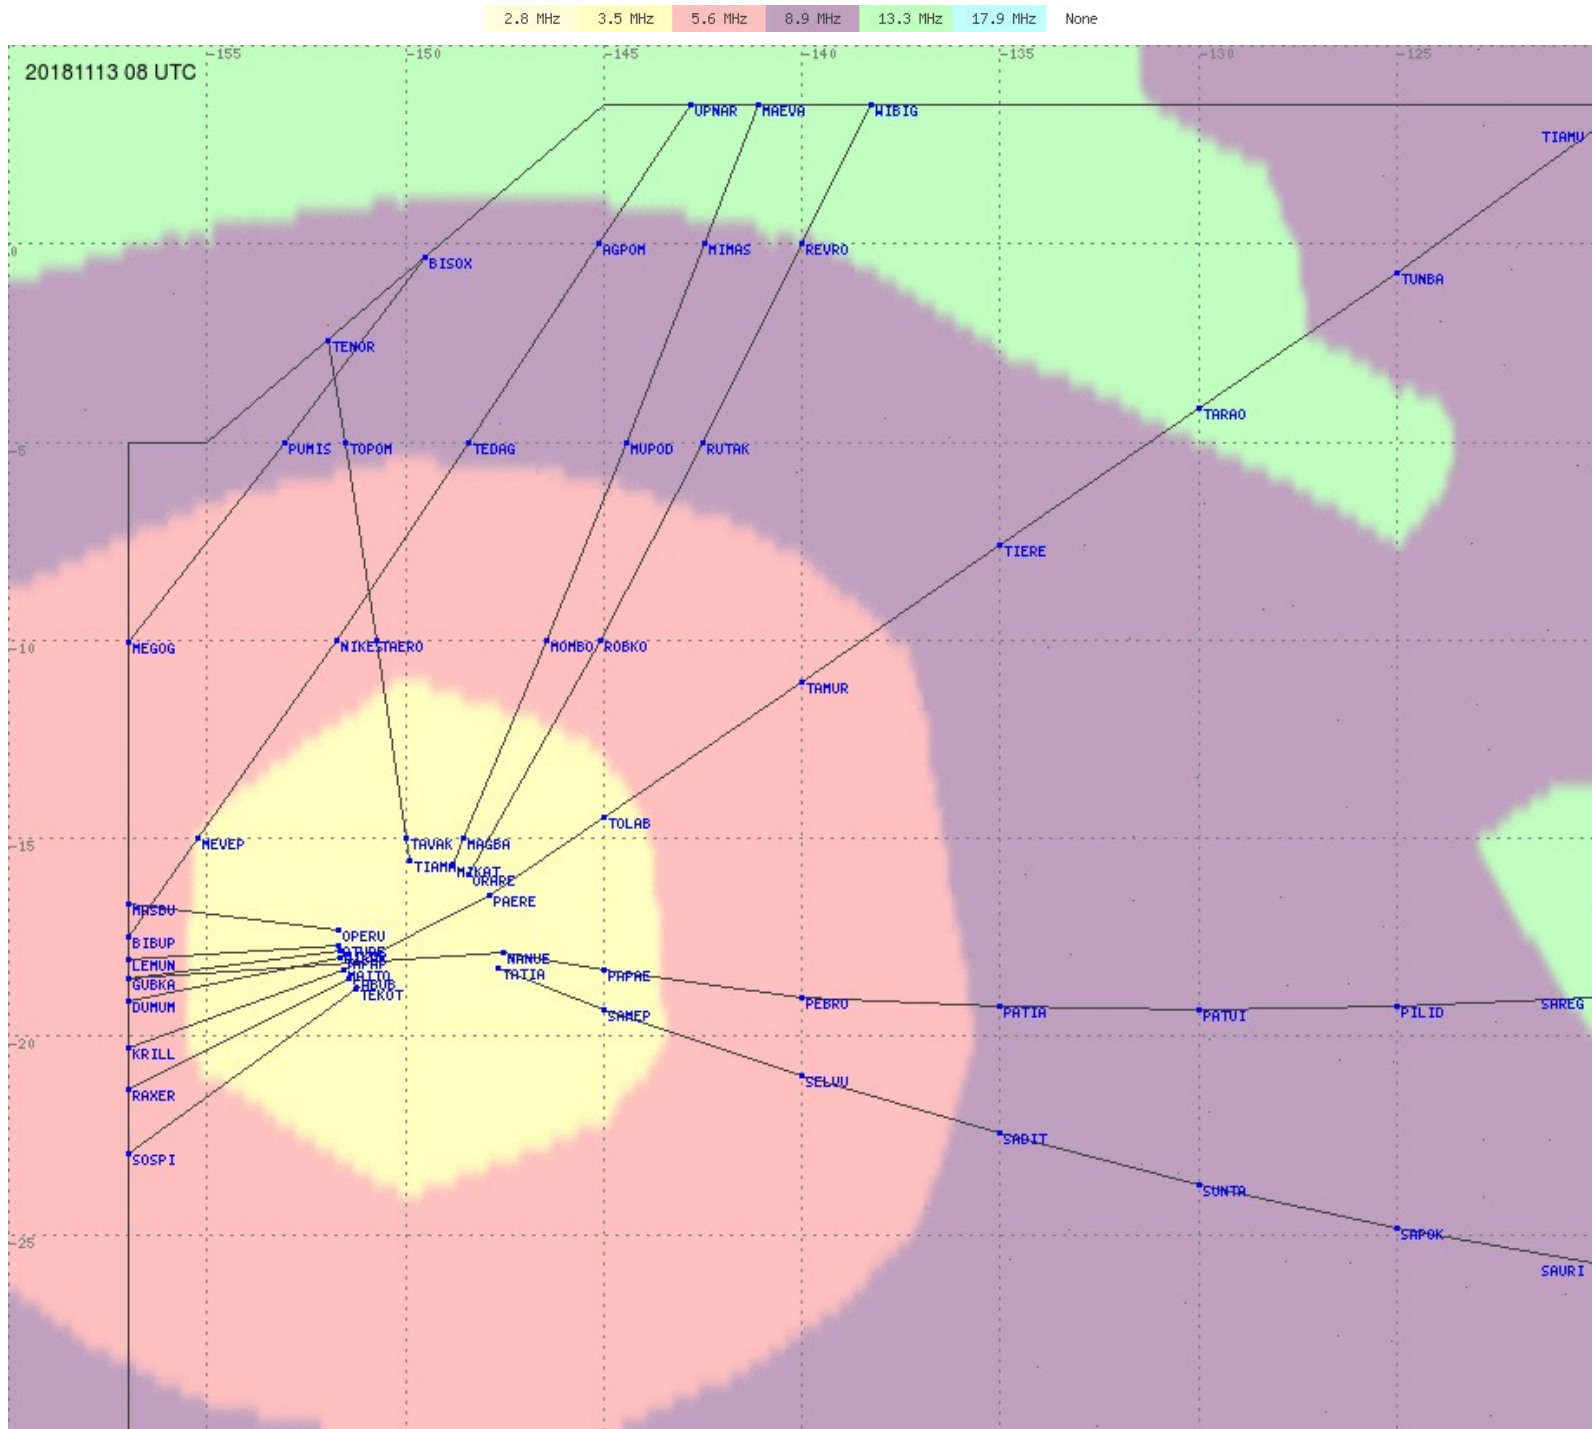

Tahiti FIR - HF Propag - 20181113

2.8 MHz 3.5 MHz 5.6 MHz 8.9 MHz 13.3 MHz 17.9 MHz None

Tahiti FIR - HF Propag - 20181113

2.8 MHz 3.5 MHz 5.6 MHz 8.9 MHz 13.3 MHz 17.9 MHz None

Tahiti FIR - HF Propag - 20181113

2.8 MHz 3.5 MHz 5.6 MHz 8.9 MHz 13.3 MHz 17.9 MHz None

Tahiti FIR - HF Propag - 20181113

2.8 MHz 3.5 MHz 5.6 MHz 8.9 MHz 13.3 MHz 17.9 MHz None

Tahiti FIR - HF Propag - 20181113

2.8 MHz 3.5 MHz 5.6 MHz 8.9 MHz 13.3 MHz 17.9 MHz None

Tahiti FIR - HF Propag - 20181113

Tahiti FIR - HF Propag - 20181113

Tahiti FIR - HF Propag - 20181113

Tahiti FIR - HF Propag - 20181113

2.8 MHz 3.5 MHz 5.6 MHz 8.9 MHz 13.3 MHz 17.9 MHz None

Tahiti FIR - HF Propag - 20181113