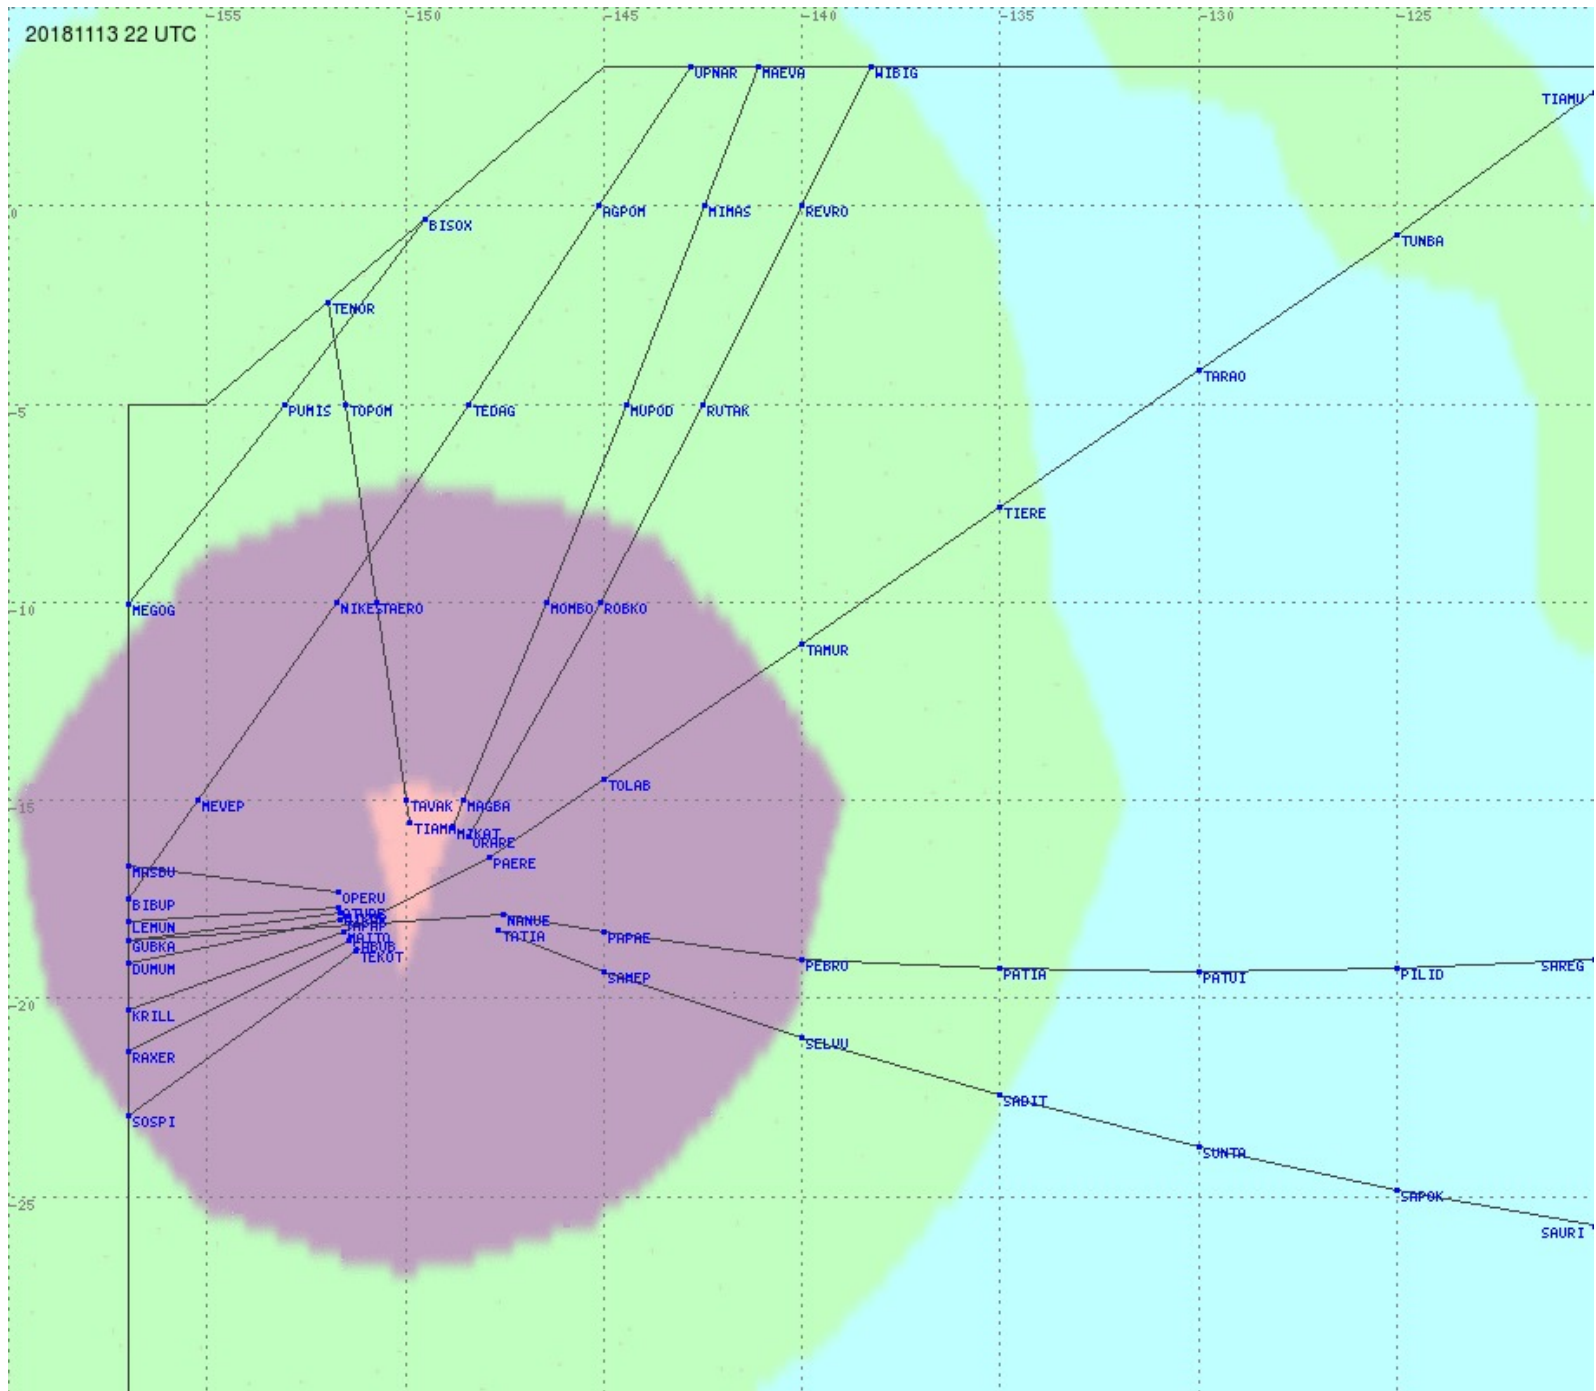

Tahiti FIR - HF Propag - 20181113

2.8 MHz 3.5 MHz 5.6 MHz 8.9 MHz 13.3 MHz 17.9 MHz None

Tahiti FIR - HF Propag - 20181113

2.8 MHz 3.5 MHz 5.6 MHz 8.9 MHz 13.3 MHz 17.9 MHz None

Tahiti FIR - HF Propag - 20181113

2.8 MHz 3.5 MHz 5.6 MHz 8.9 MHz 13.3 MHz 17.9 MHz None

Tahiti FIR - HF Propag - 20181113

2.8 MHz 3.5 MHz 5.6 MHz 8.9 MHz 13.3 MHz 17.9 MHz None

Tahiti FIR - HF Propag - 20181113

2.8 MHz
3.5 MHz
5.6 MHz
8.9 MHz
13.3 MHz
17.9 MHz
None

Tahiti FIR - HF Propag - 20181113

2.8 MHz 3.5 MHz 5.6 MHz 8.9 MHz 13.3 MHz 17.9 MHz None