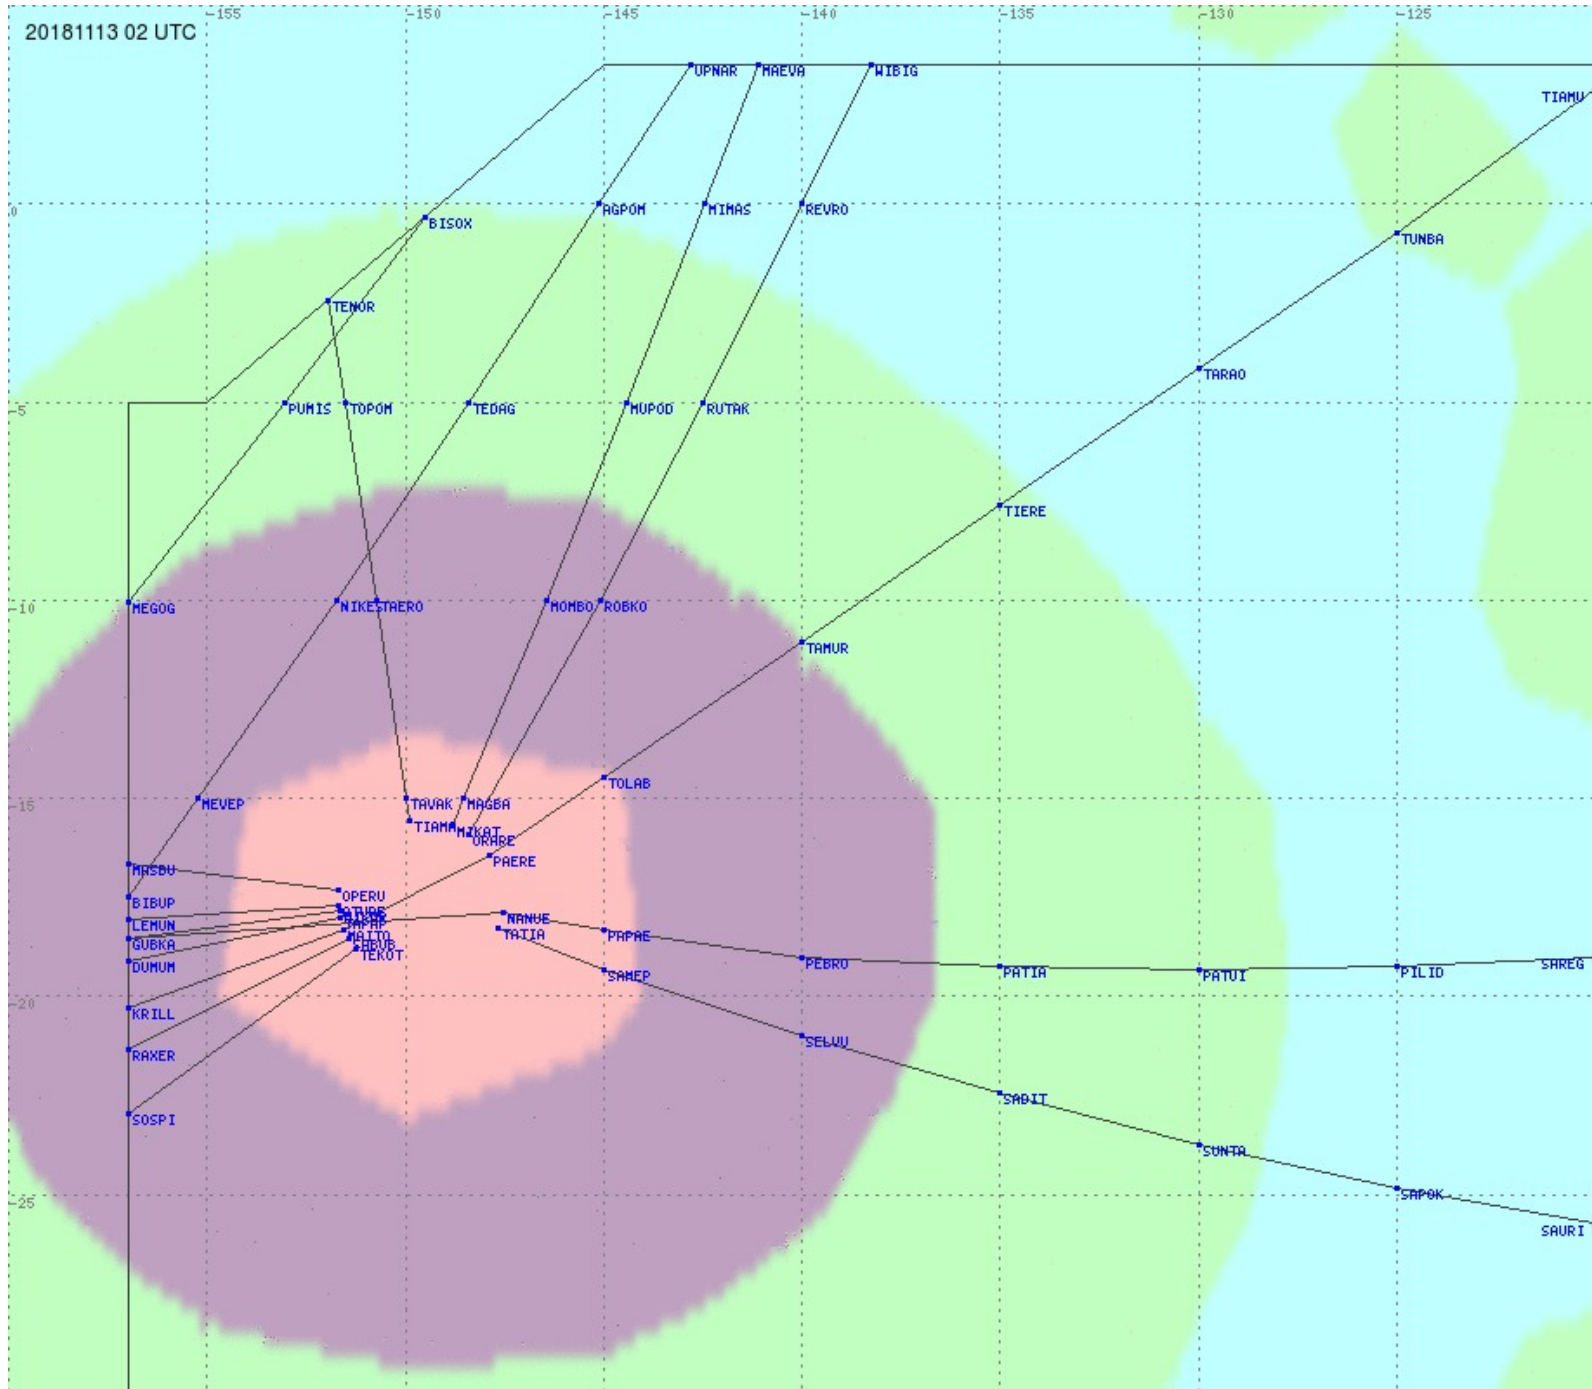

Tahiti FIR - HF Propag - 20181113

2.8 MHz 3.5 MHz 5.6 MHz 8.9 MHz 13.3 MHz 17.9 MHz None

Tahiti FIR - HF Propag - 20181113

2.8 MHz 3.5 MHz 5.6 MHz 8.9 MHz 13.3 MHz 17.9 MHz None

Tahiti FIR - HF Propag - 20181113

2.8 MHz 3.5 MHz 5.6 MHz 8.9 MHz 13.3 MHz 17.9 MHz None

Tahiti FIR - HF Propag - 20181113

2.8 MHz 3.5 MHz 5.6 MHz 8.9 MHz 13.3 MHz 17.9 MHz None

Tahiti FIR - HF Propag - 20181113

2.8 MHz 3.5 MHz 5.6 MHz 8.9 MHz 13.3 MHz 17.9 MHz None

Tahiti FIR - HF Propag - 20181113

Tahiti FIR - HF Propag - 20181113

Tahiti FIR - HF Propag - 20181113

Tahiti FIR - HF Propag - 20181113

2.8 MHz 3.5 MHz 5.6 MHz 8.9 MHz 13.3 MHz 17.9 MHz None

Tahiti FIR - HF Propag - 20181113