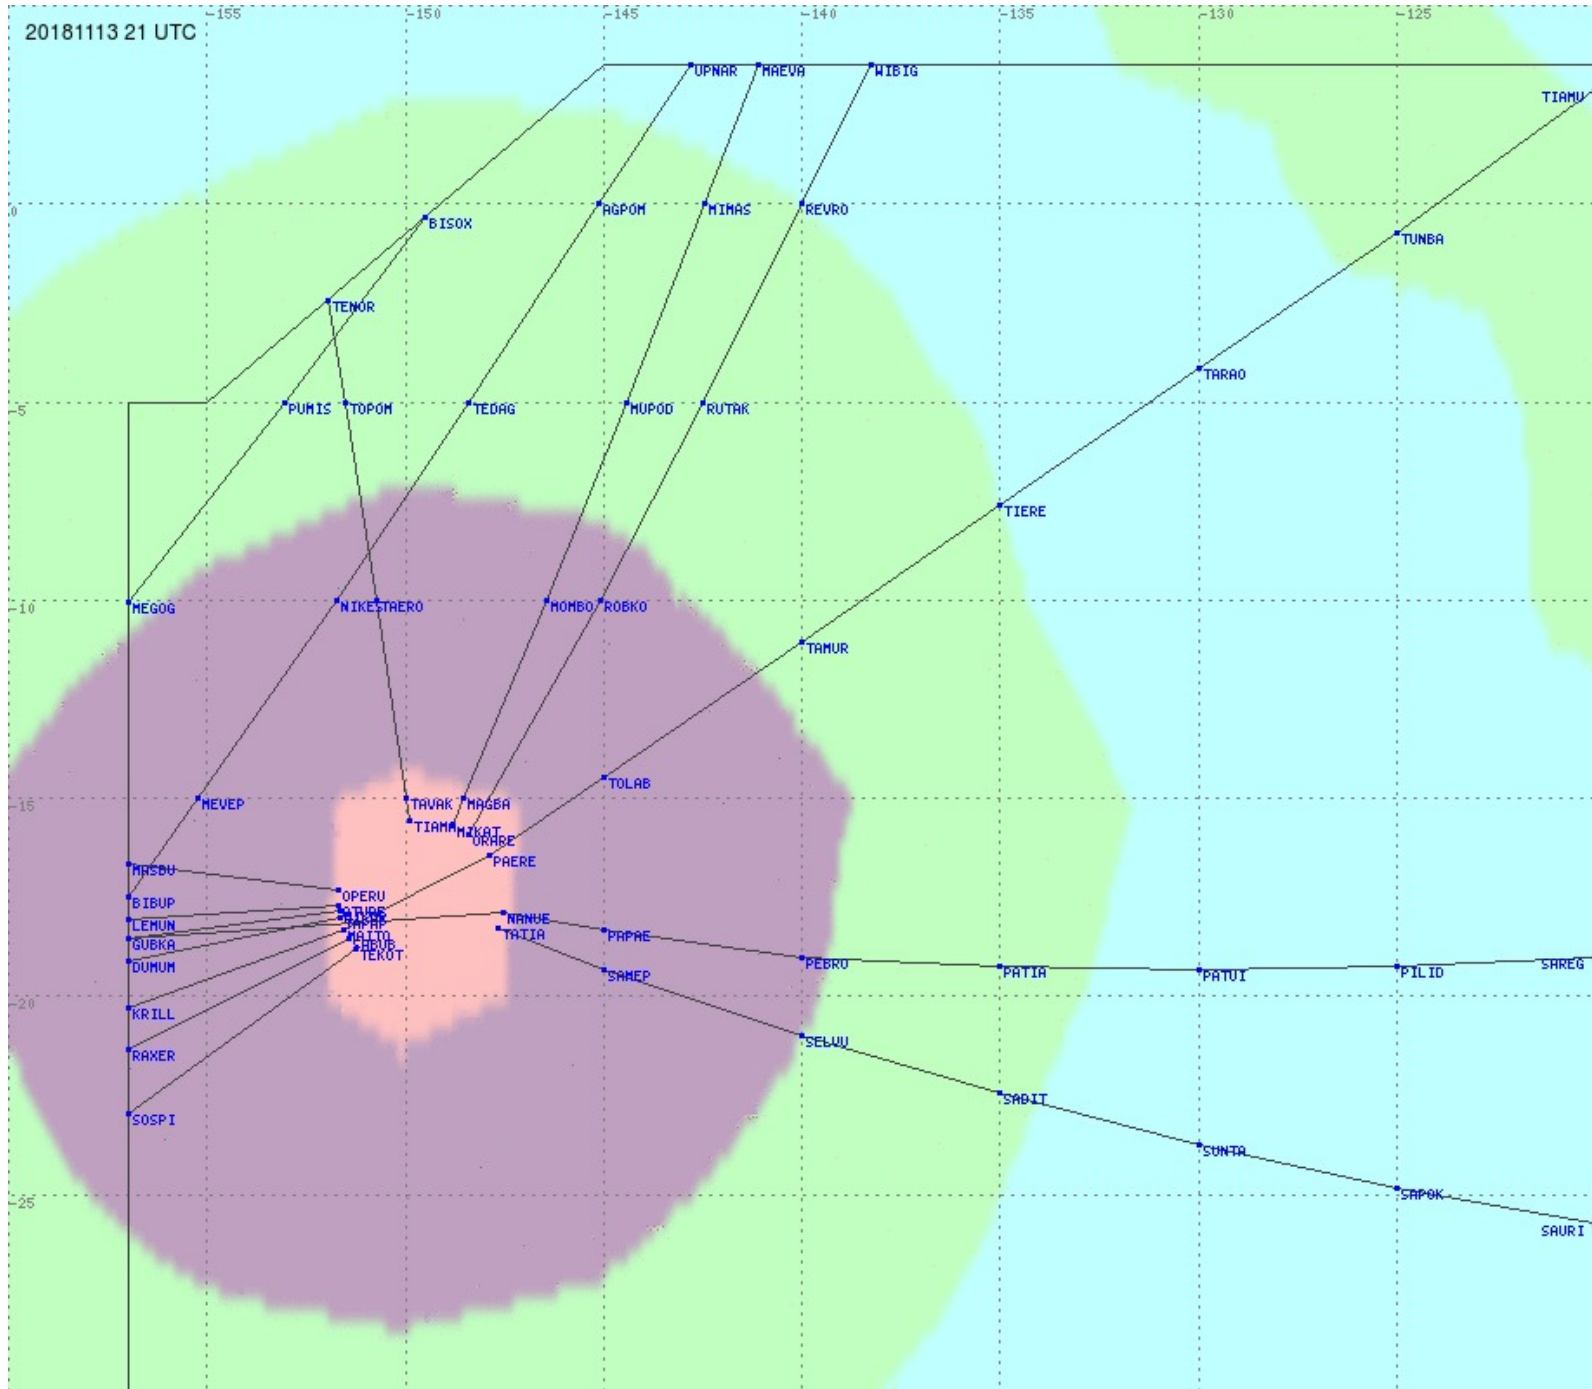

Tahiti FIR - HF Propag - 20181113

2.8 MHz 3.5 MHz 5.6 MHz 8.9 MHz 13.3 MHz 17.9 MHz None

Tahiti FIR - HF Propag - 20181113

2.8 MHz 3.5 MHz 5.6 MHz 8.9 MHz 13.3 MHz 17.9 MHz None

Tahiti FIR - HF Propag - 20181113

Tahiti FIR - HF Propag - 20181113

Tahiti FIR - HF Propag - 20181113

Tahiti FIR - HF Propag - 20181113

Tahiti FIR - HF Propag - 20181113

Tahiti FIR - HF Propag - 20181113

2.8 MHz
3.5 MHz
5.6 MHz
8.9 MHz
13.3 MHz
17.9 MHz
None

2.8 MHz 3.5 MHz 5.6 MHz 8.9 MHz 13.3 MHz 17.9 MHz None

Tahiti FIR - HF Propag - 20181113

2.8 MHz 3.5 MHz 5.6 MHz 8.9 MHz 13.3 MHz 17.9 MHz None

Tahiti FIR - HF Propag - 20181113

2.8 MHz
3.5 MHz
5.6 MHz
8.9 MHz
13.3 MHz
17.9 MHz
None