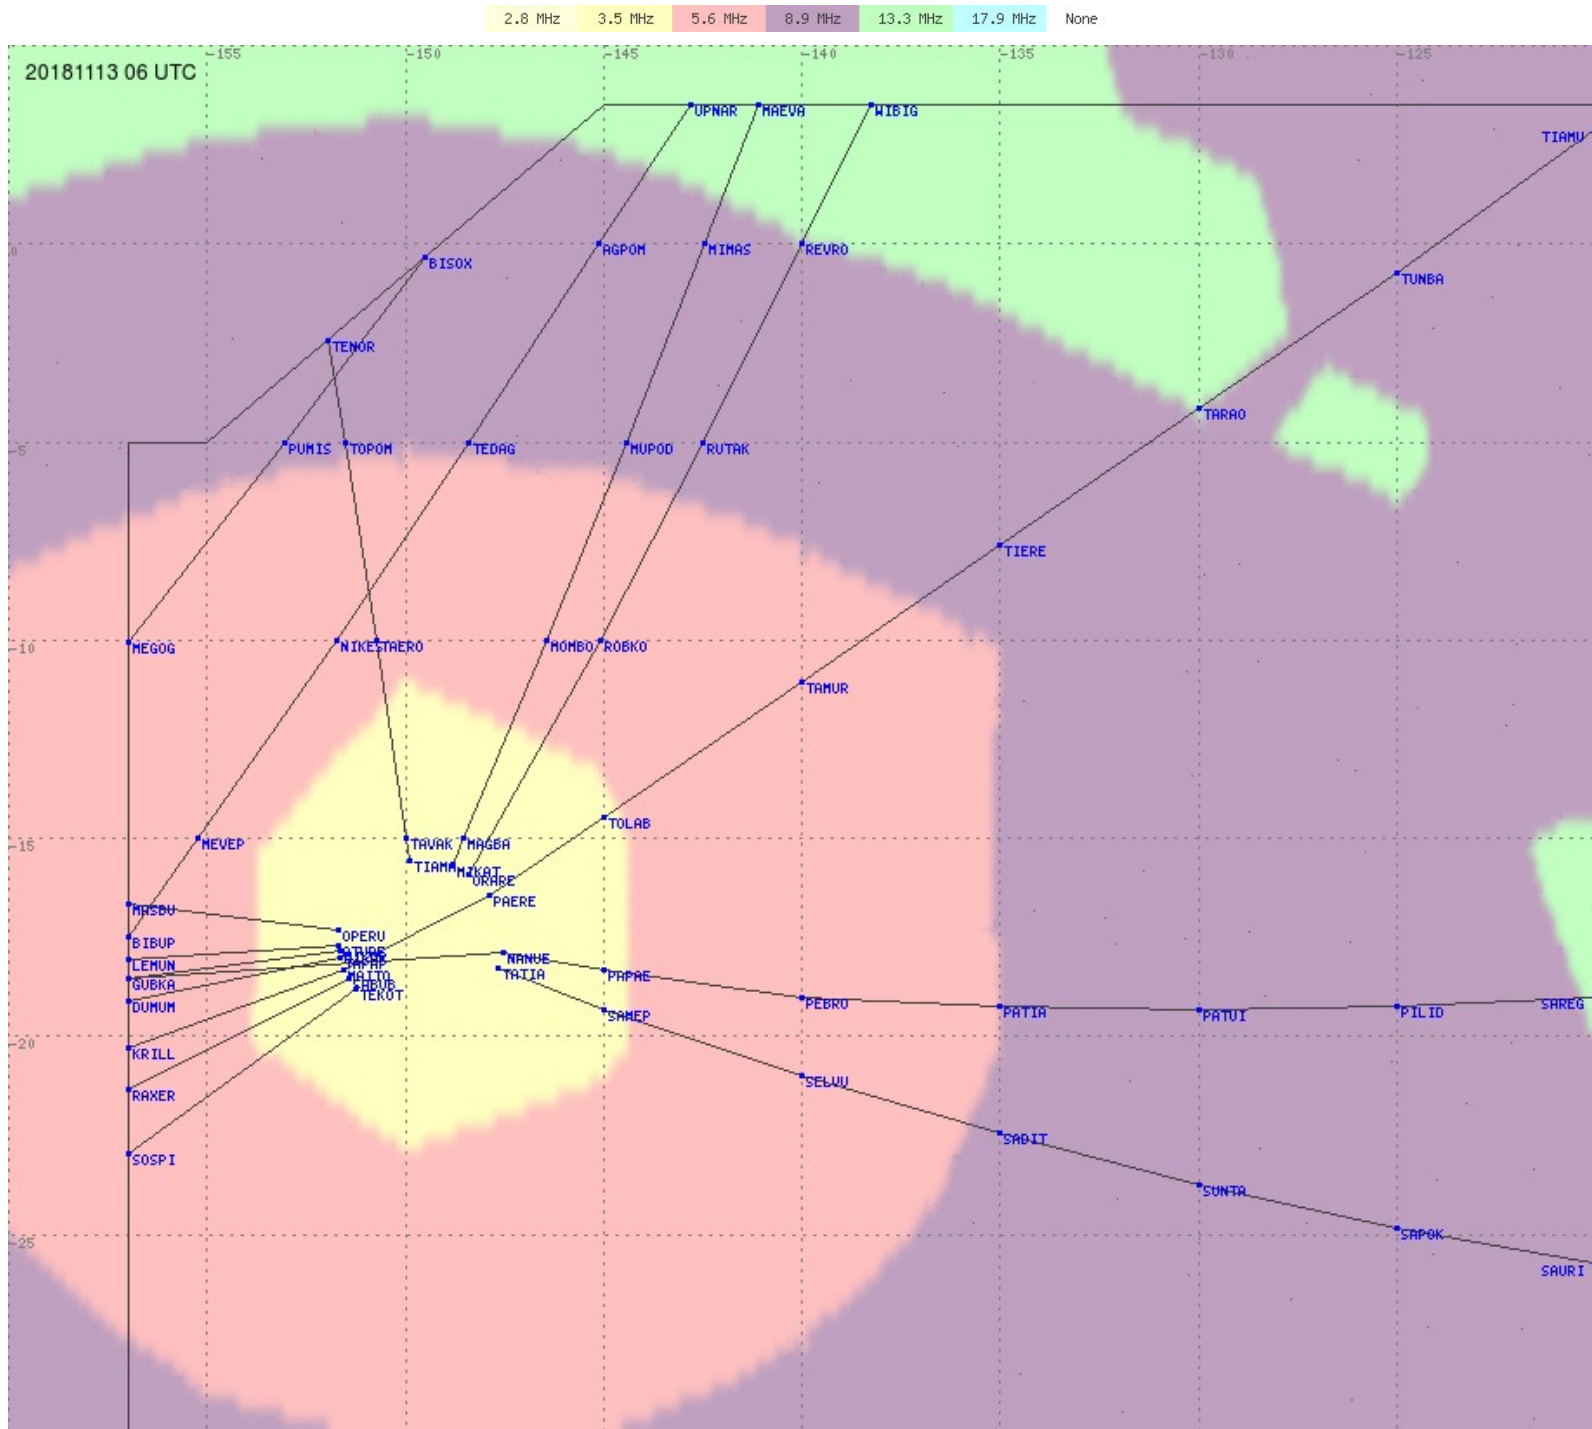

Tahiti FIR - HF Propag - 20181113

2.8 MHz 3.5 MHz 5.6 MHz 8.9 MHz 13.3 MHz 17.9 MHz None

Tahiti FIR - HF Propag - 20181113

2.8 MHz 3.5 MHz 5.6 MHz 8.9 MHz 13.3 MHz 17.9 MHz None

Tahiti FIR - HF Propag - 20181113

2.8 MHz 3.5 MHz 5.6 MHz 8.9 MHz 13.3 MHz 17.9 MHz None

Tahiti FIR - HF Propag - 20181113

2.8 MHz 3.5 MHz 5.6 MHz 8.9 MHz 13.3 MHz 17.9 MHz None

Tahiti FIR - HF Propag - 20181113

2.8 MHz 3.5 MHz 5.6 MHz 8.9 MHz 13.3 MHz 17.9 MHz None

Tahiti FIR - HF Propag - 20181113

Tahiti FIR - HF Propag - 20181113

Tahiti FIR - HF Propag - 20181113

Tahiti FIR - HF Propag - 20181113

2.8 MHz 3.5 MHz 5.6 MHz 8.9 MHz 13.3 MHz 17.9 MHz None

Tahiti FIR - HF Propag - 20181113