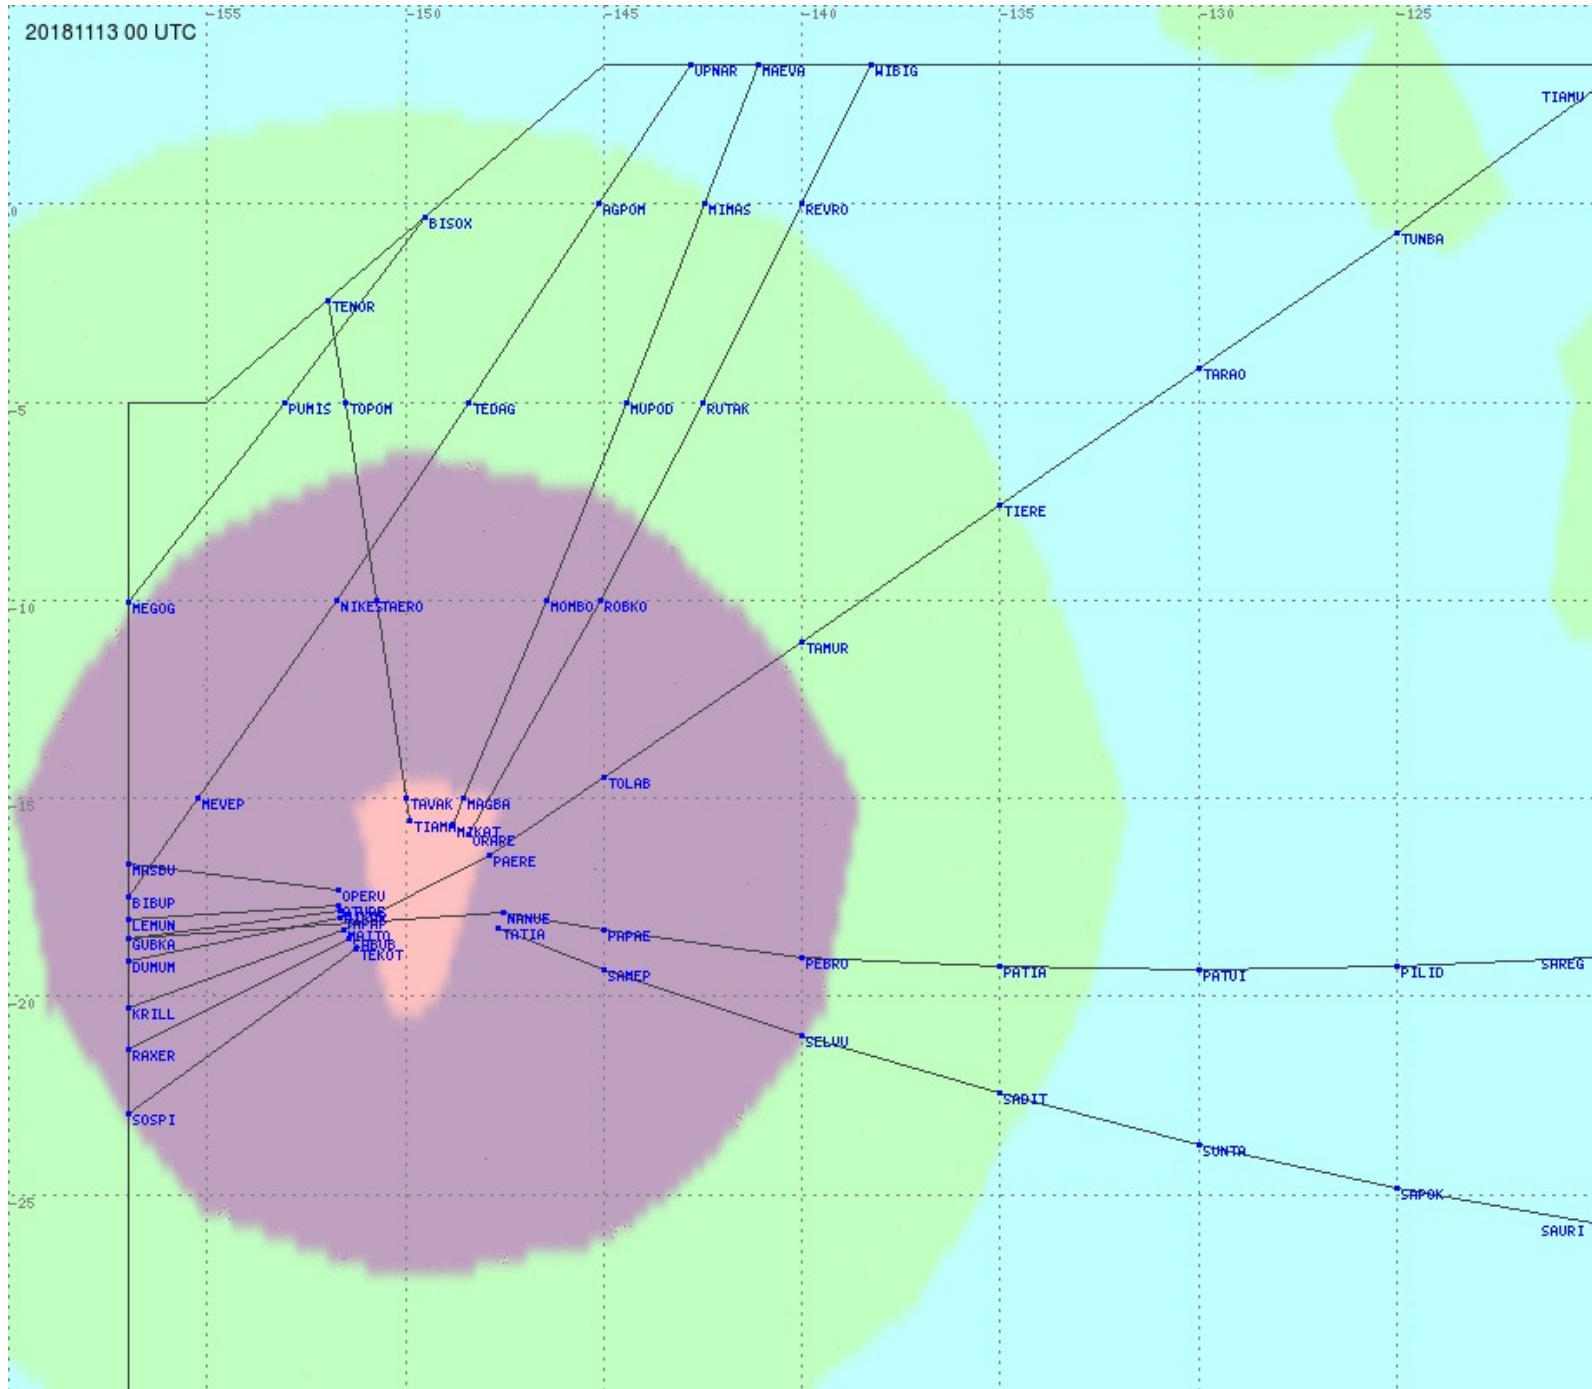

Tahiti FIR - HF Propag - 20181113

2.8 MHz 3.5 MHz 5.6 MHz 8.9 MHz 13.3 MHz 17.9 MHz None

Tahiti FIR - HF Propag - 20181113

2.8 MHz 3.5 MHz 5.6 MHz 8.9 MHz 13.3 MHz 17.9 MHz None

Tahiti FIR - HF Propag - 20181113

2.8 MHz 3.5 MHz 5.6 MHz 8.9 MHz 13.3 MHz 17.9 MHz None

Tahiti FIR - HF Propag - 20181113

2.8 MHz 3.5 MHz 5.6 MHz 8.9 MHz 13.3 MHz 17.9 MHz None

Tahiti FIR - HF Propag - 20181113

2.8 MHz 3.5 MHz 5.6 MHz 8.9 MHz 13.3 MHz 17.9 MHz None

Tahiti FIR - HF Propag - 20181113

Tahiti FIR - HF Propag - 20181113

Tahiti FIR - HF Propag - 20181113

Tahiti FIR - HF Propag - 20181113

2.8 MHz 3.5 MHz 5.6 MHz 8.9 MHz 13.3 MHz 17.9 MHz None

Tahiti FIR - HF Propag - 20181113