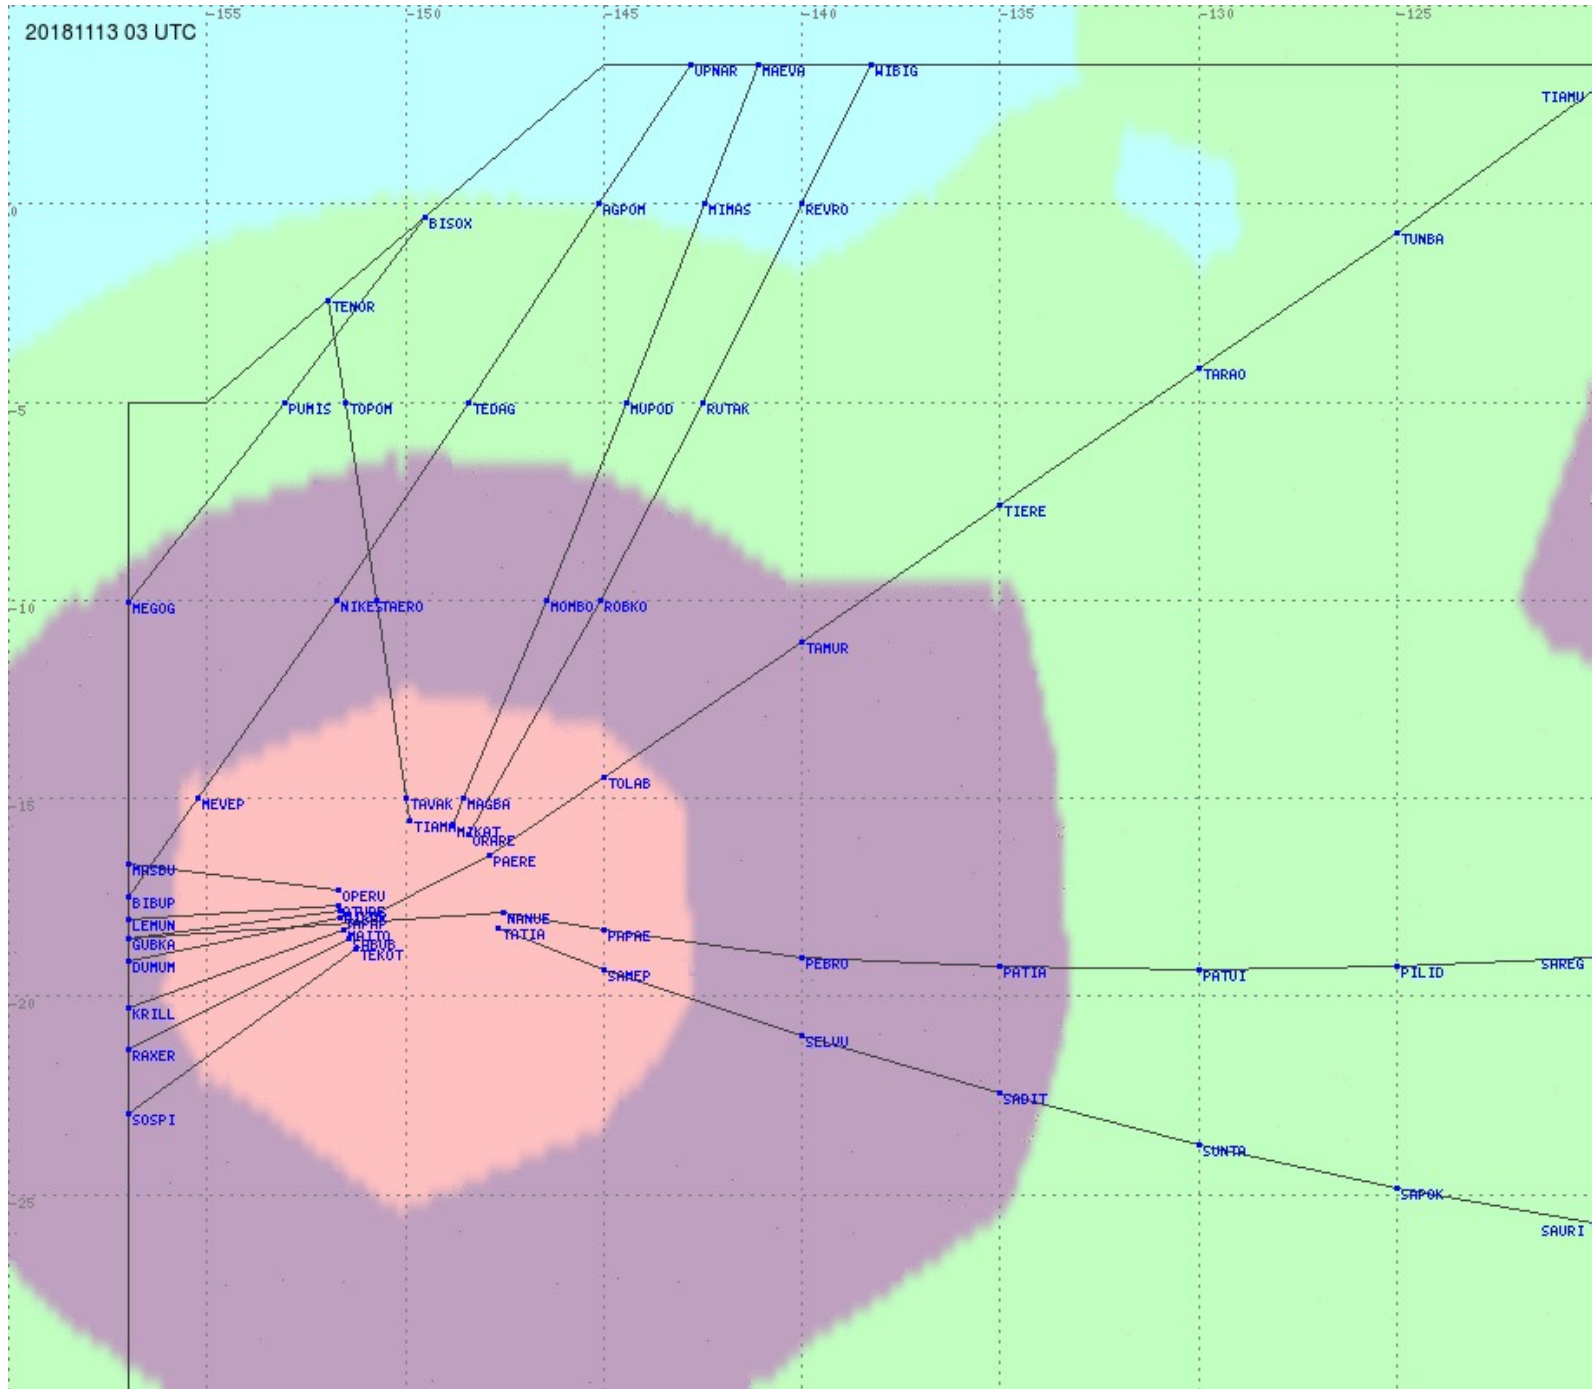

Tahiti FIR - HF Propag - 20181113

2.8 MHz 3.5 MHz 5.6 MHz 8.9 MHz 13.3 MHz 17.9 MHz None

Tahiti FIR - HF Propag - 20181113

2.8 MHz 3.5 MHz 5.6 MHz 8.9 MHz 13.3 MHz 17.9 MHz None

Tahiti FIR - HF Propag - 20181113

2.8 MHz 3.5 MHz 5.6 MHz 8.9 MHz 13.3 MHz 17.9 MHz None

Tahiti FIR - HF Propag - 20181113

2.8 MHz 3.5 MHz 5.6 MHz 8.9 MHz 13.3 MHz 17.9 MHz None

Tahiti FIR - HF Propag - 20181113

2.8 MHz 3.5 MHz 5.6 MHz 8.9 MHz 13.3 MHz 17.9 MHz None

Tahiti FIR - HF Propag - 20181113

Tahiti FIR - HF Propag - 20181113

Tahiti FIR - HF Propag - 20181113

Tahiti FIR - HF Propag - 20181113

2.8 MHz 3.5 MHz 5.6 MHz 8.9 MHz 13.3 MHz 17.9 MHz None

Tahiti FIR - HF Propag - 20181113