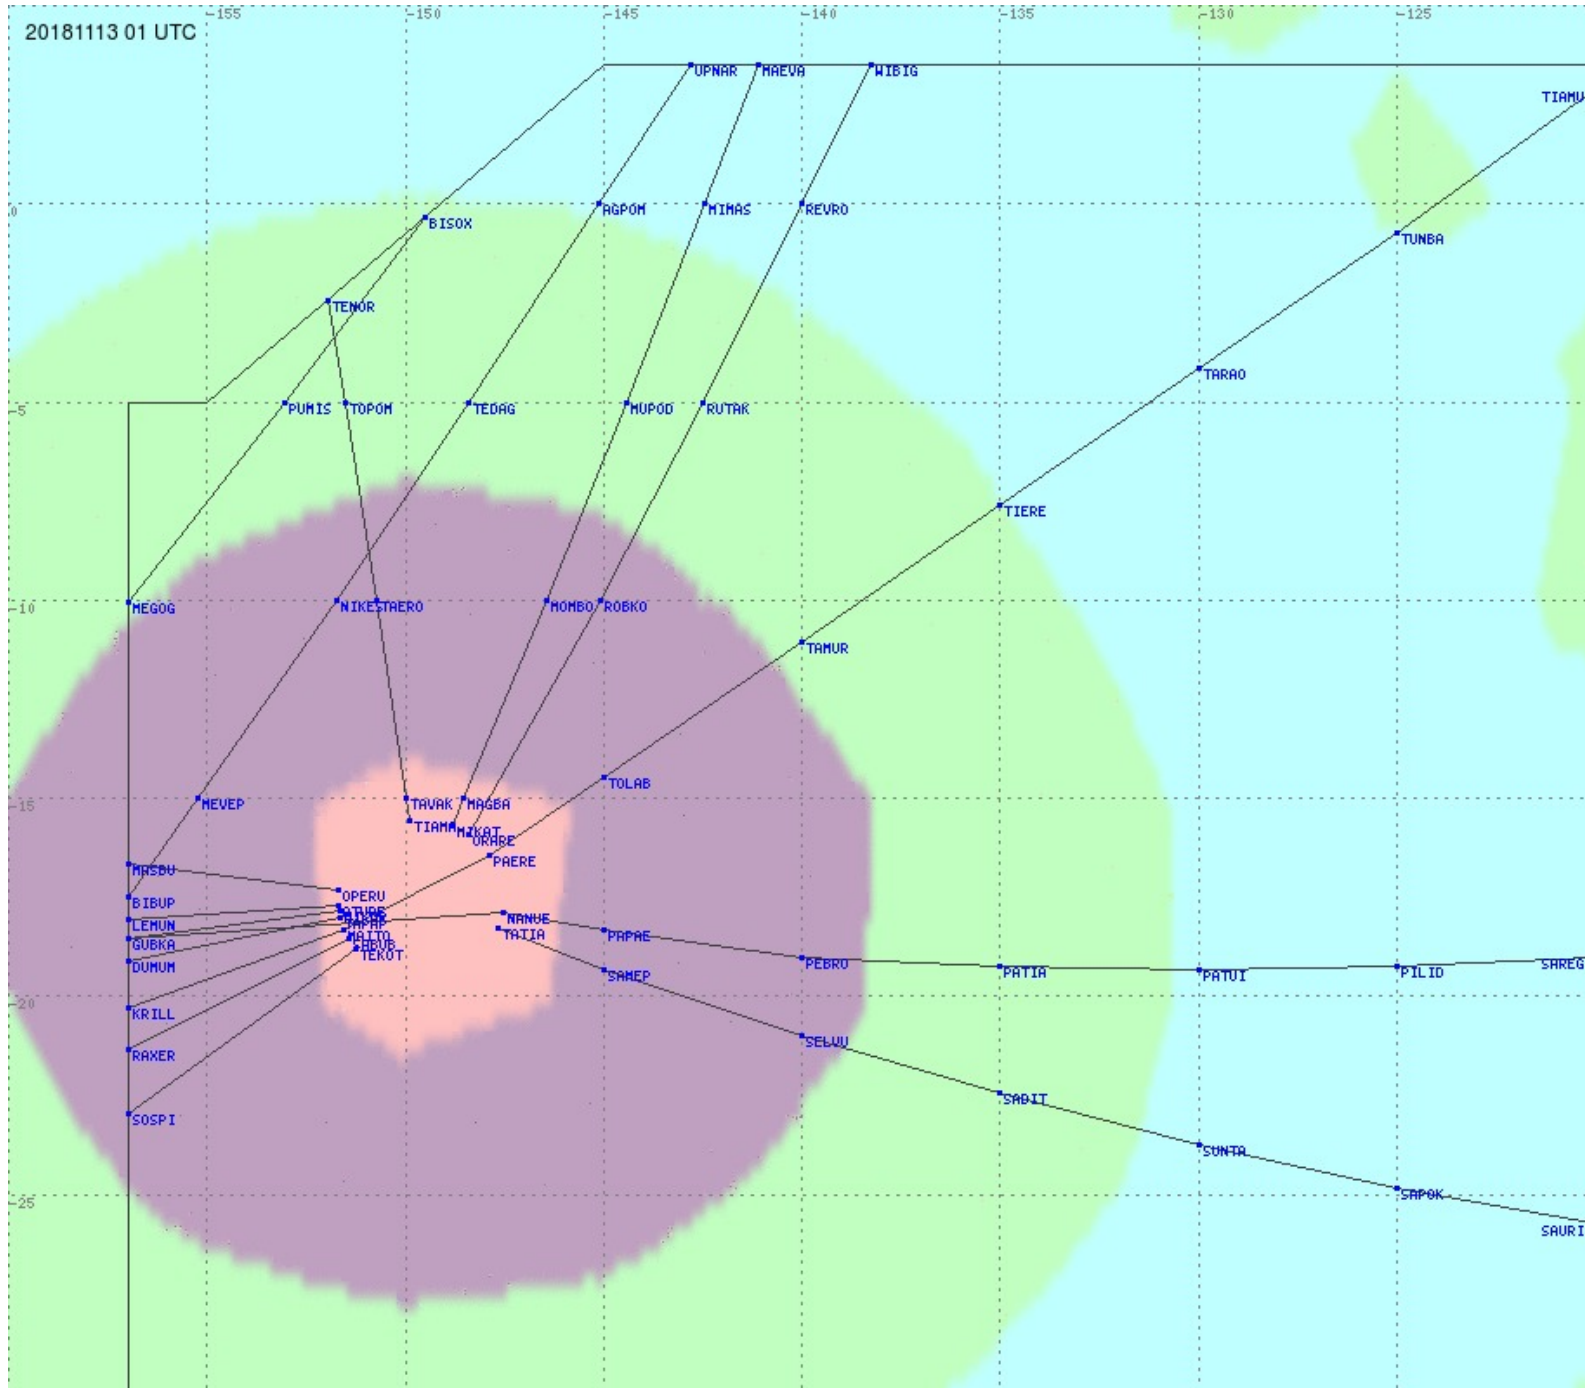

Tahiti FIR - HF Propag - 20181113

2.8 MHz 3.5 MHz 5.6 MHz 8.9 MHz 13.3 MHz 17.9 MHz None

Tahiti FIR - HF Propag - 20181113

2.8 MHz 3.5 MHz 5.6 MHz 8.9 MHz 13.3 MHz 17.9 MHz None

Tahiti FIR - HF Propag - 20181113

2.8 MHz 3.5 MHz 5.6 MHz 8.9 MHz 13.3 MHz 17.9 MHz None

Tahiti FIR - HF Propag - 20181113

2.8 MHz 3.5 MHz 5.6 MHz 8.9 MHz 13.3 MHz 17.9 MHz None

Tahiti FIR - HF Propag - 20181113

2.8 MHz 3.5 MHz 5.6 MHz 8.9 MHz 13.3 MHz 17.9 MHz None

Tahiti FIR - HF Propag - 20181113

Tahiti FIR - HF Propag - 20181113

Tahiti FIR - HF Propag - 20181113

Tahiti FIR - HF Propag - 20181113

2.8 MHz 3.5 MHz 5.6 MHz 8.9 MHz 13.3 MHz 17.9 MHz None

Tahiti FIR - HF Propag - 20181113