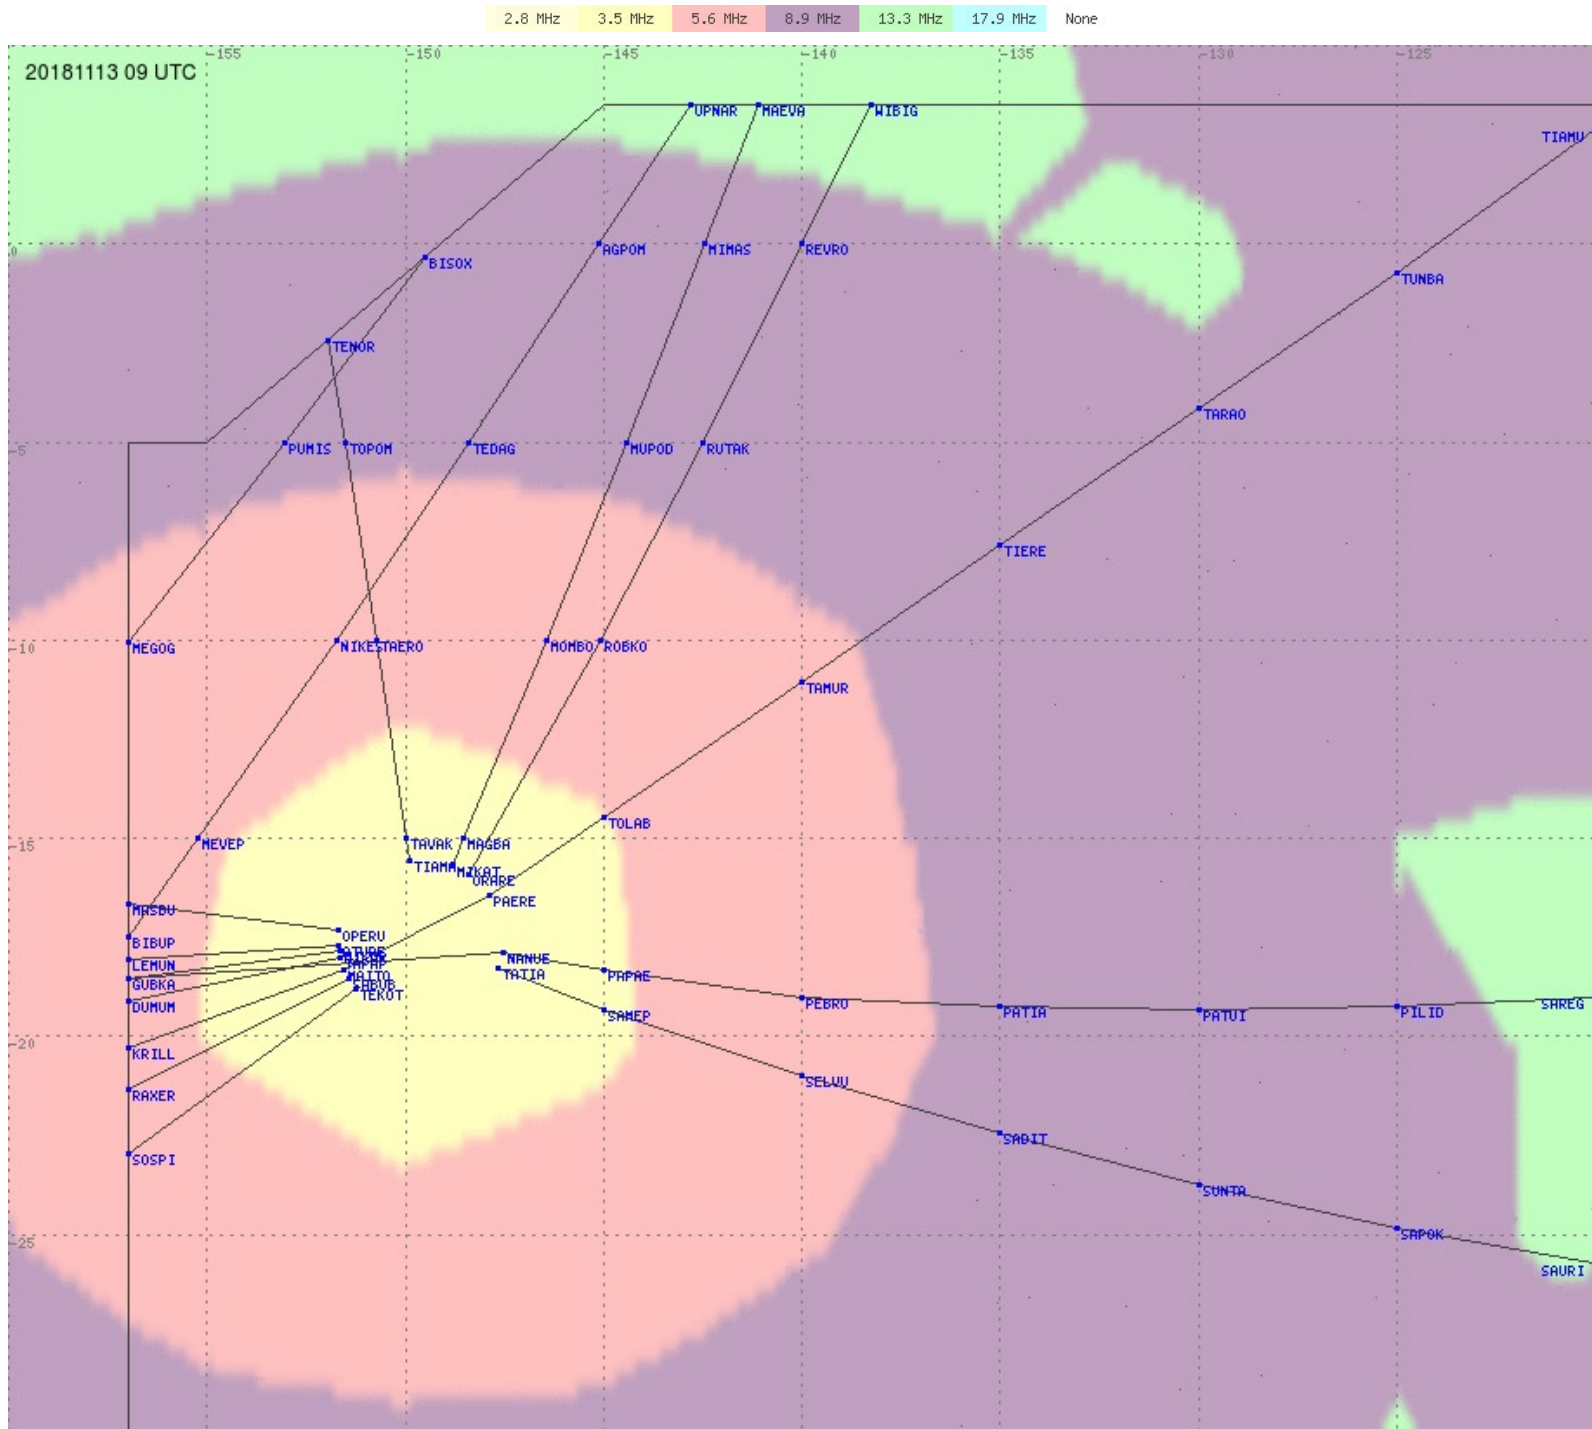

Tahiti FIR - HF Propag - 20181113

2.8 MHz 3.5 MHz 5.6 MHz 8.9 MHz 13.3 MHz 17.9 MHz None

Tahiti FIR - HF Propag - 20181113

2.8 MHz 3.5 MHz 5.6 MHz 8.9 MHz 13.3 MHz 17.9 MHz None

Tahiti FIR - HF Propag - 20181113

2.8 MHz 3.5 MHz 5.6 MHz 8.9 MHz 13.3 MHz 17.9 MHz None

Tahiti FIR - HF Propag - 20181113

2.8 MHz 3.5 MHz 5.6 MHz 8.9 MHz 13.3 MHz 17.9 MHz None

Tahiti FIR - HF Propag - 20181113

2.8 MHz 3.5 MHz 5.6 MHz 8.9 MHz 13.3 MHz 17.9 MHz None

Tahiti FIR - HF Propag - 20181113

Tahiti FIR - HF Propag - 20181113

Tahiti FIR - HF Propag - 20181113

Tahiti FIR - HF Propag - 20181113

2.8 MHz 3.5 MHz 5.6 MHz 8.9 MHz 13.3 MHz 17.9 MHz None

Tahiti FIR - HF Propag - 20181113