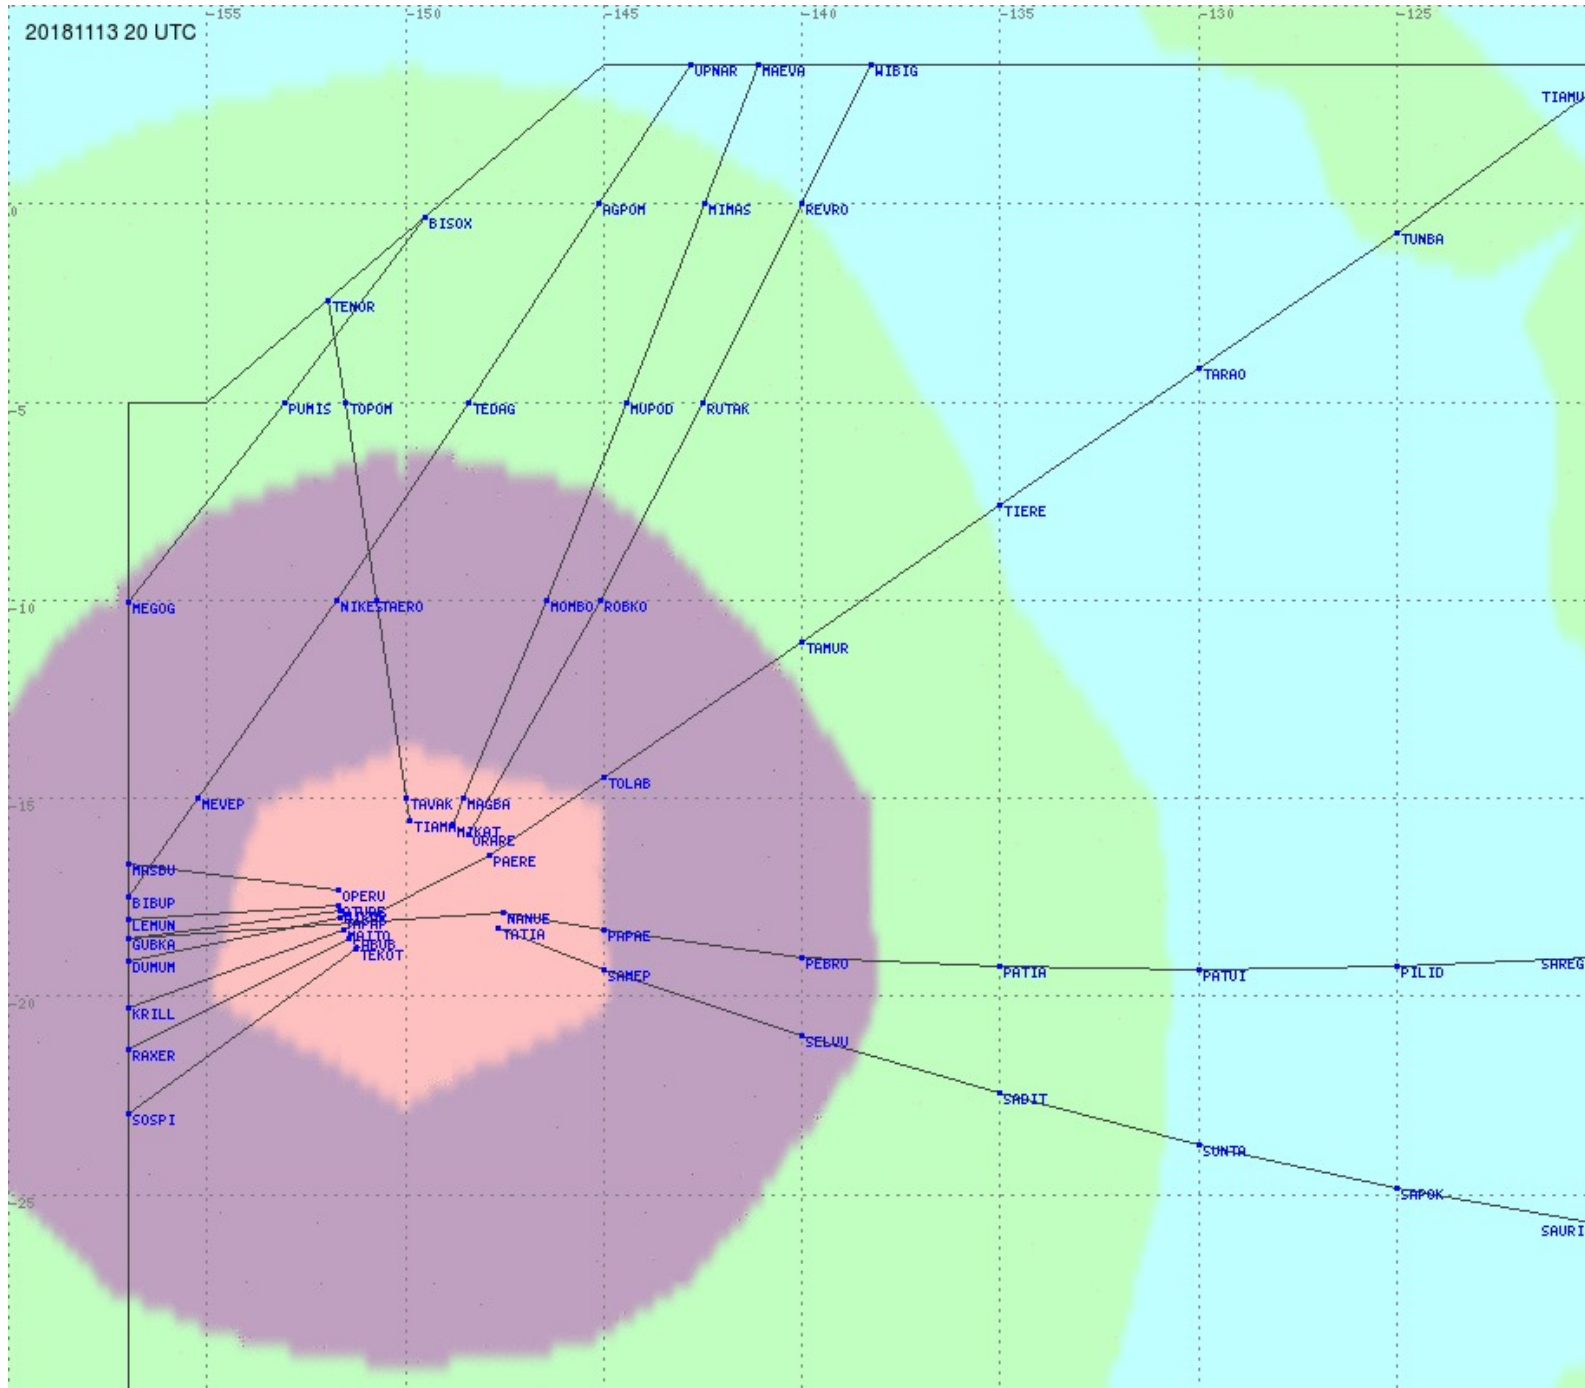

Tahiti FIR - HF Propag - 20181113

2.8 MHz 3.5 MHz 5.6 MHz 8.9 MHz 13.3 MHz 17.9 MHz None

Tahiti FIR - HF Propag - 20181113

2.8 MHz 3.5 MHz 5.6 MHz 8.9 MHz 13.3 MHz 17.9 MHz None

Tahiti FIR - HF Propag - 20181113

Tahiti FIR - HF Propag - 20181113

Tahiti FIR - HF Propag - 20181113

Tahiti FIR - HF Propag - 20181113

Tahiti FIR - HF Propag - 20181113

Tahiti FIR - HF Propag - 20181113

2.8 MHz
3.5 MHz
5.6 MHz
8.9 MHz
13.3 MHz
17.9 MHz
None

2.8 MHz 3.5 MHz 5.6 MHz 8.9 MHz 13.3 MHz 17.9 MHz None

Tahiti FIR - HF Propag - 20181113

2.8 MHz 3.5 MHz 5.6 MHz 8.9 MHz 13.3 MHz 17.9 MHz None

Tahiti FIR - HF Propag - 20181113

2.8 MHz
3.5 MHz
5.6 MHz
8.9 MHz
13.3 MHz
17.9 MHz
None