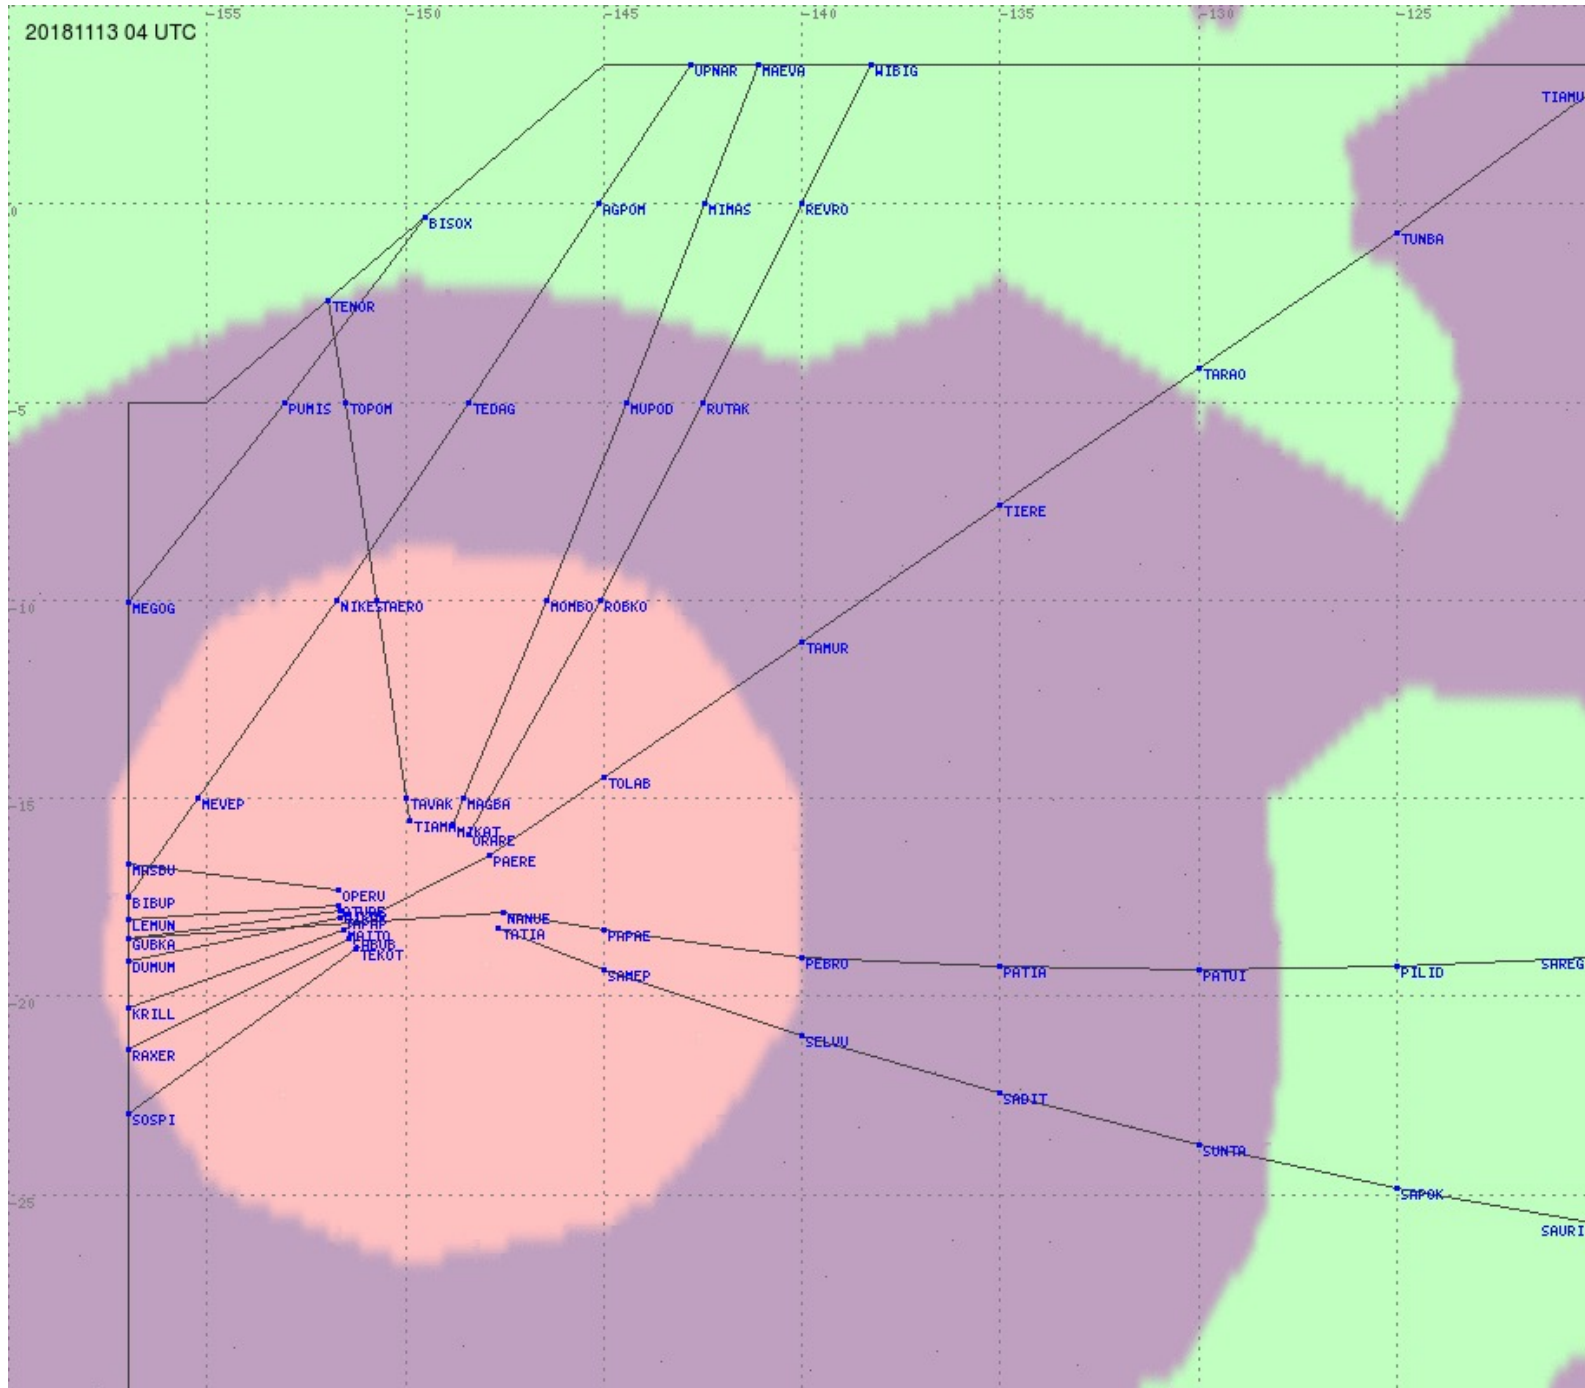

Tahiti FIR - HF Propag - 20181113

2.8 MHz 3.5 MHz 5.6 MHz 8.9 MHz 13.3 MHz 17.9 MHz None

Tahiti FIR - HF Propag - 20181113

2.8 MHz 3.5 MHz 5.6 MHz 8.9 MHz 13.3 MHz 17.9 MHz None

Tahiti FIR - HF Propag - 20181113

2.8 MHz 3.5 MHz 5.6 MHz 8.9 MHz 13.3 MHz 17.9 MHz None

Tahiti FIR - HF Propag - 20181113

2.8 MHz 3.5 MHz 5.6 MHz 8.9 MHz 13.3 MHz 17.9 MHz None

Tahiti FIR - HF Propag - 20181113

2.8 MHz 3.5 MHz 5.6 MHz 8.9 MHz 13.3 MHz 17.9 MHz None

Tahiti FIR - HF Propag - 20181113

Tahiti FIR - HF Propag - 20181113

Tahiti FIR - HF Propag - 20181113

Tahiti FIR - HF Propag - 20181113

2.8 MHz 3.5 MHz 5.6 MHz 8.9 MHz 13.3 MHz 17.9 MHz None

Tahiti FIR - HF Propag - 20181113