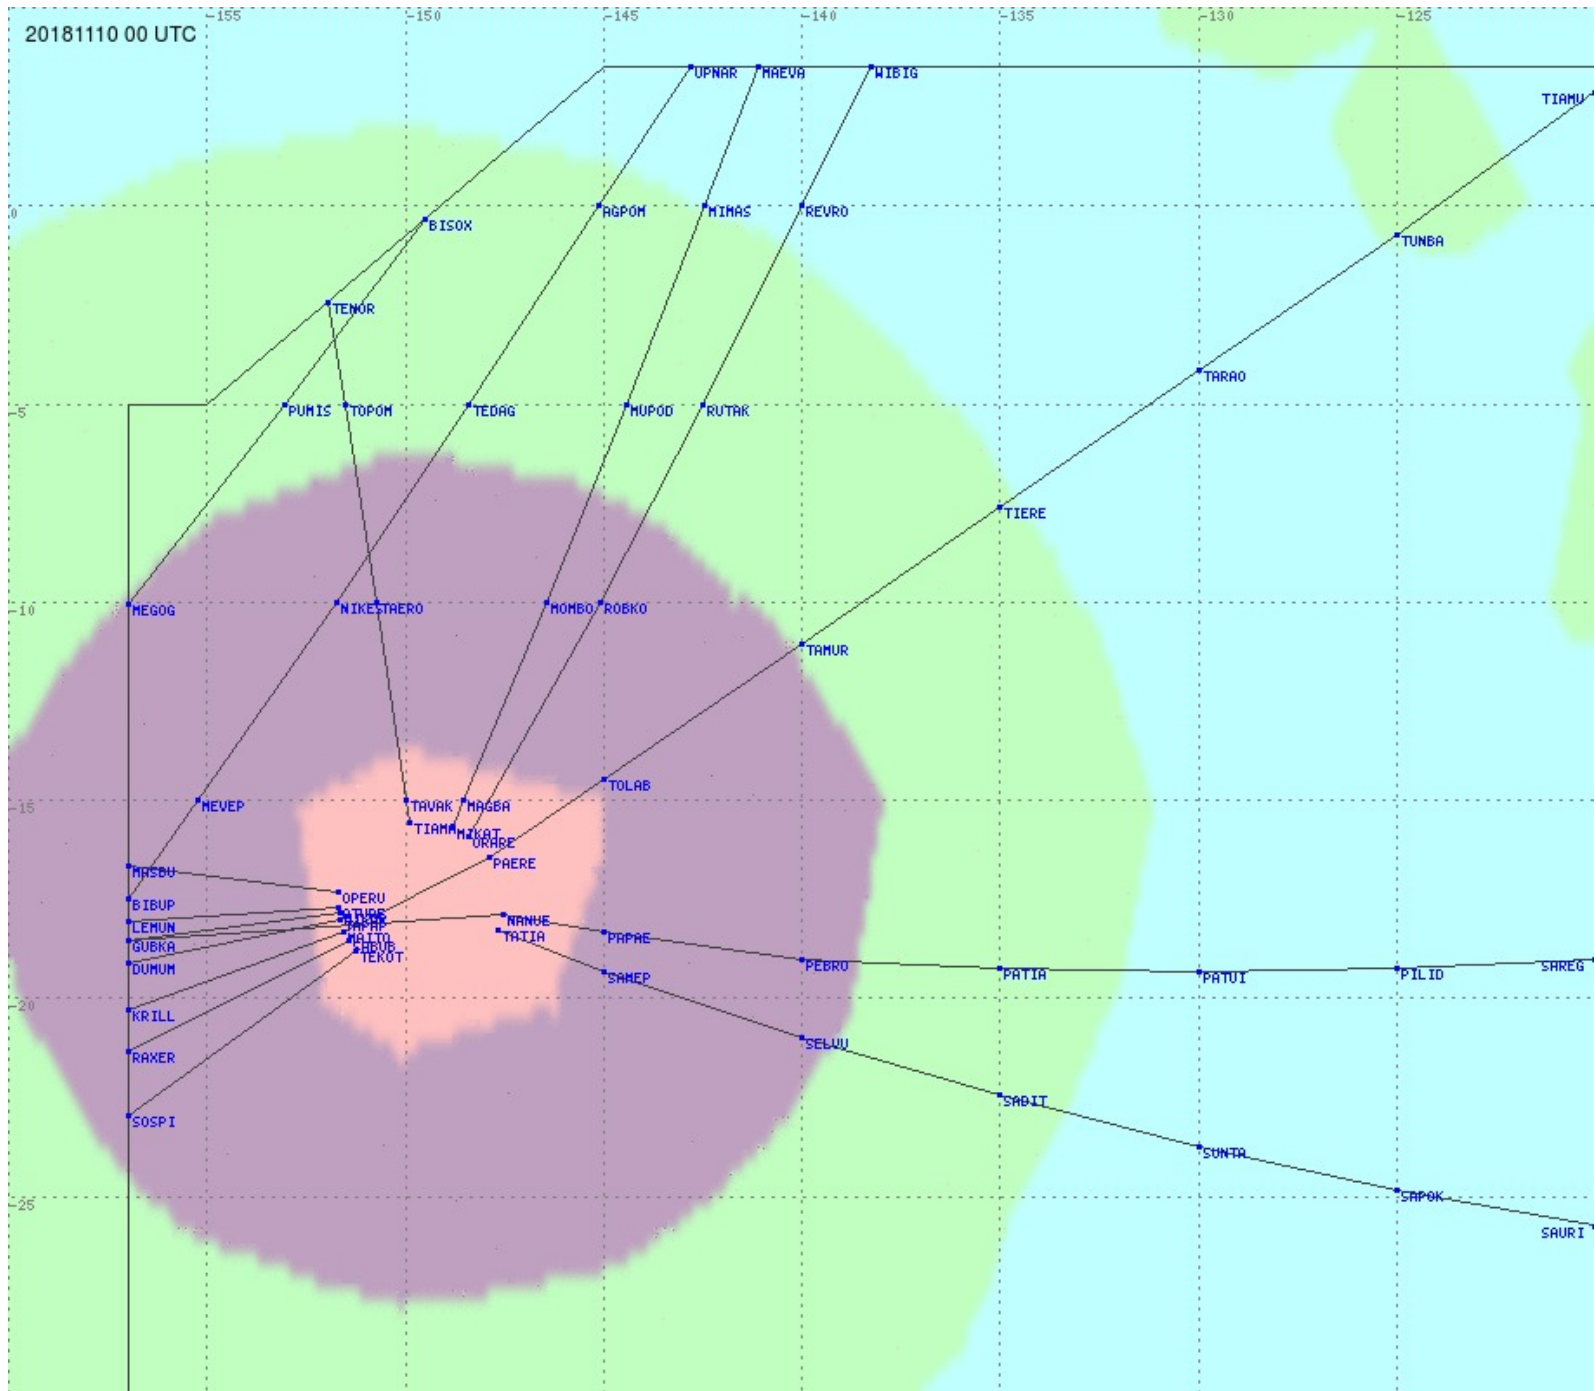

Tahiti FIR - HF Propag - 20181110

2.8 MHz
3.5 MHz
5.6 MHz
8.9 MHz
13.3 MHz
17.9 MHz
None

Tahiti FIR - HF Propag - 20181110

2.8 MHz 3.5 MHz 5.6 MHz 8.9 MHz 13.3 MHz 17.9 MHz None

Tahiti FIR - HF Propag - 20181110

2.8 MHz 3.5 MHz 5.6 MHz 8.9 MHz 13.3 MHz 17.9 MHz None

Tahiti FIR - HF Propag - 20181110

2.8 MHz 3.5 MHz 5.6 MHz 8.9 MHz 13.3 MHz 17.9 MHz None

Tahiti FIR - HF Propag - 20181110

Tahiti FIR - HF Propag - 20181110