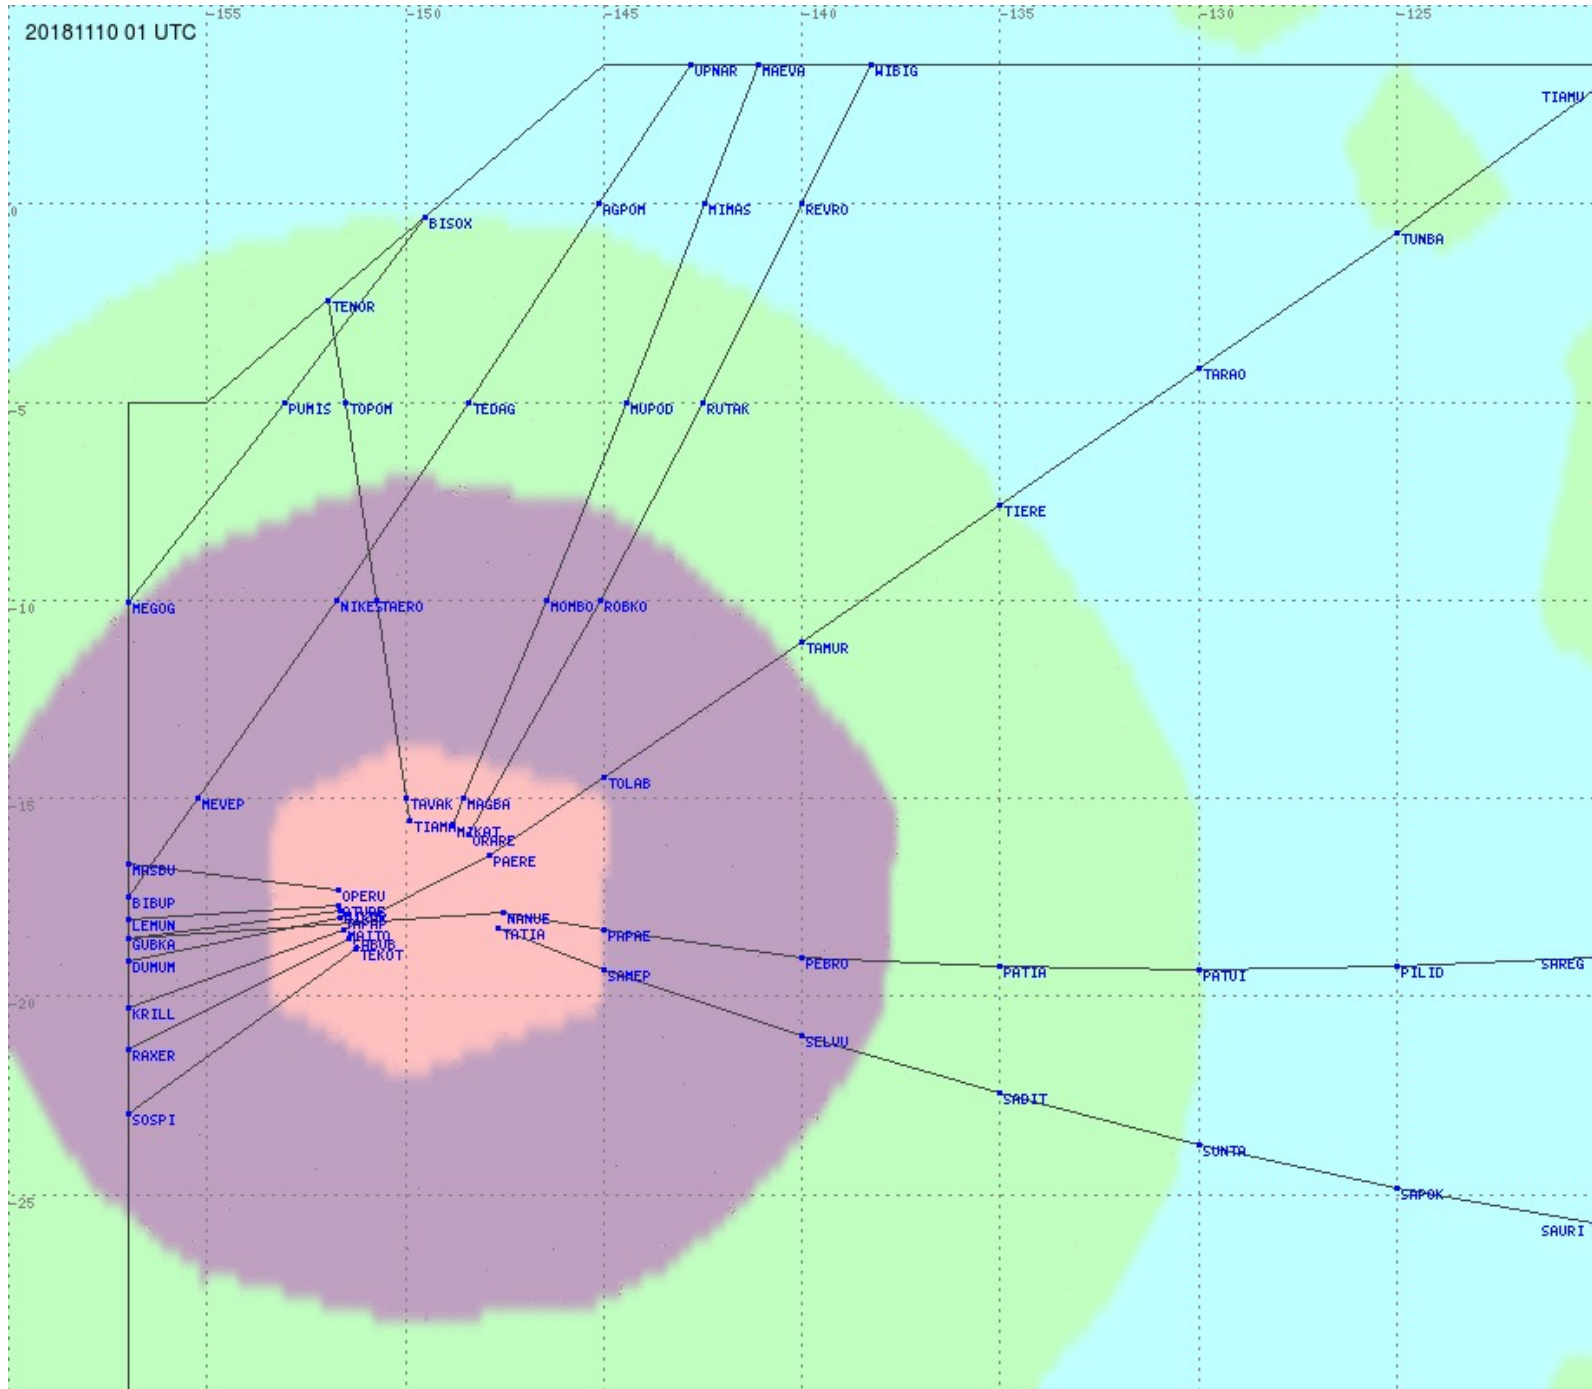

Tahiti FIR - HF Propag - 20181110

2.8 MHz
3.5 MHz
5.6 MHz
8.9 MHz
13.3 MHz
17.9 MHz
None

Tahiti FIR - HF Propag - 20181110

2.8 MHz 3.5 MHz 5.6 MHz 8.9 MHz 13.3 MHz 17.9 MHz None

Tahiti FIR - HF Propag - 20181110

2.8 MHz 3.5 MHz 5.6 MHz 8.9 MHz 13.3 MHz 17.9 MHz None

Tahiti FIR - HF Propag - 20181110

2.8 MHz 3.5 MHz 5.6 MHz 8.9 MHz 13.3 MHz 17.9 MHz None

Tahiti FIR - HF Propag - 20181110

Tahiti FIR - HF Propag - 20181110