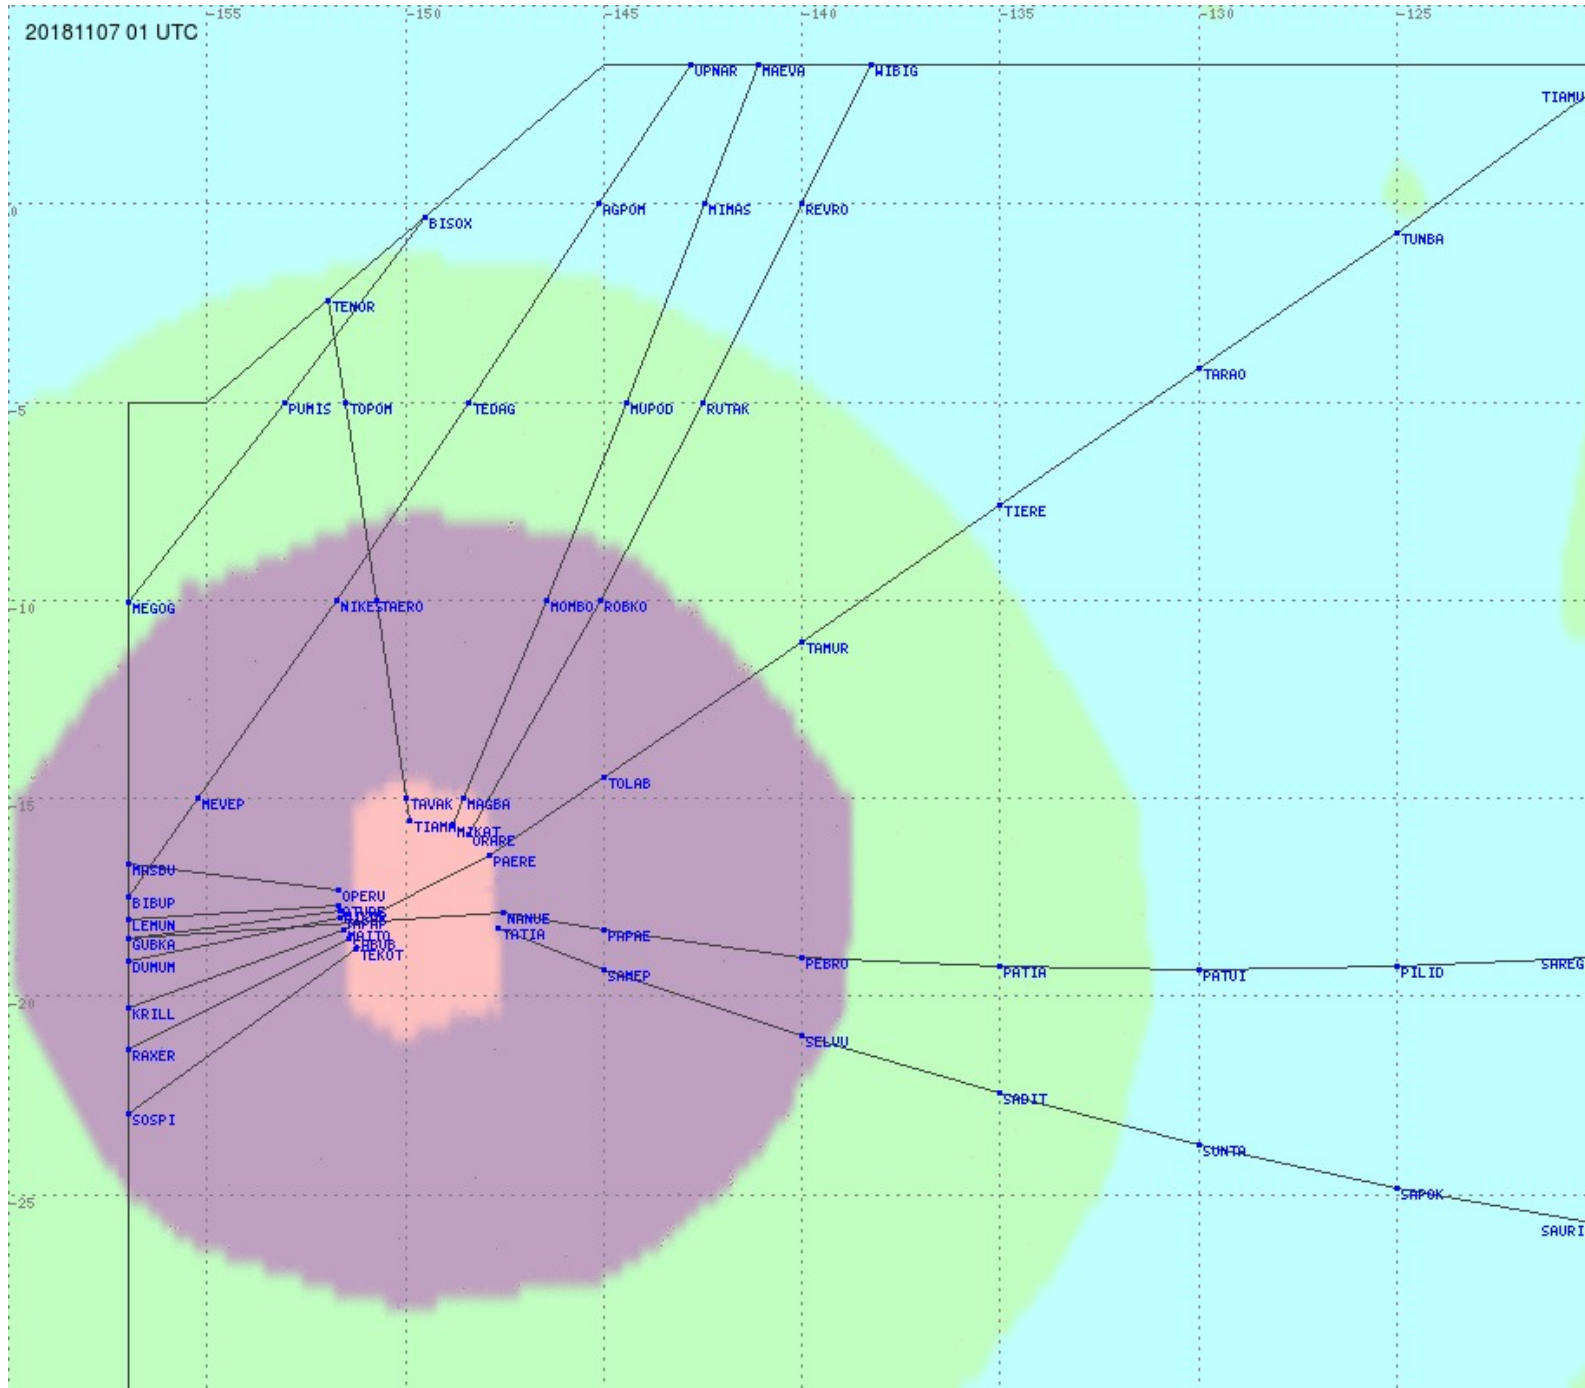

# Tahiti FIR - HF Propag - 20181107

2.8 MHz 3.5 MHz 5.6 MHz 8.9 MHz 13.3 MHz 17.9 MHz None