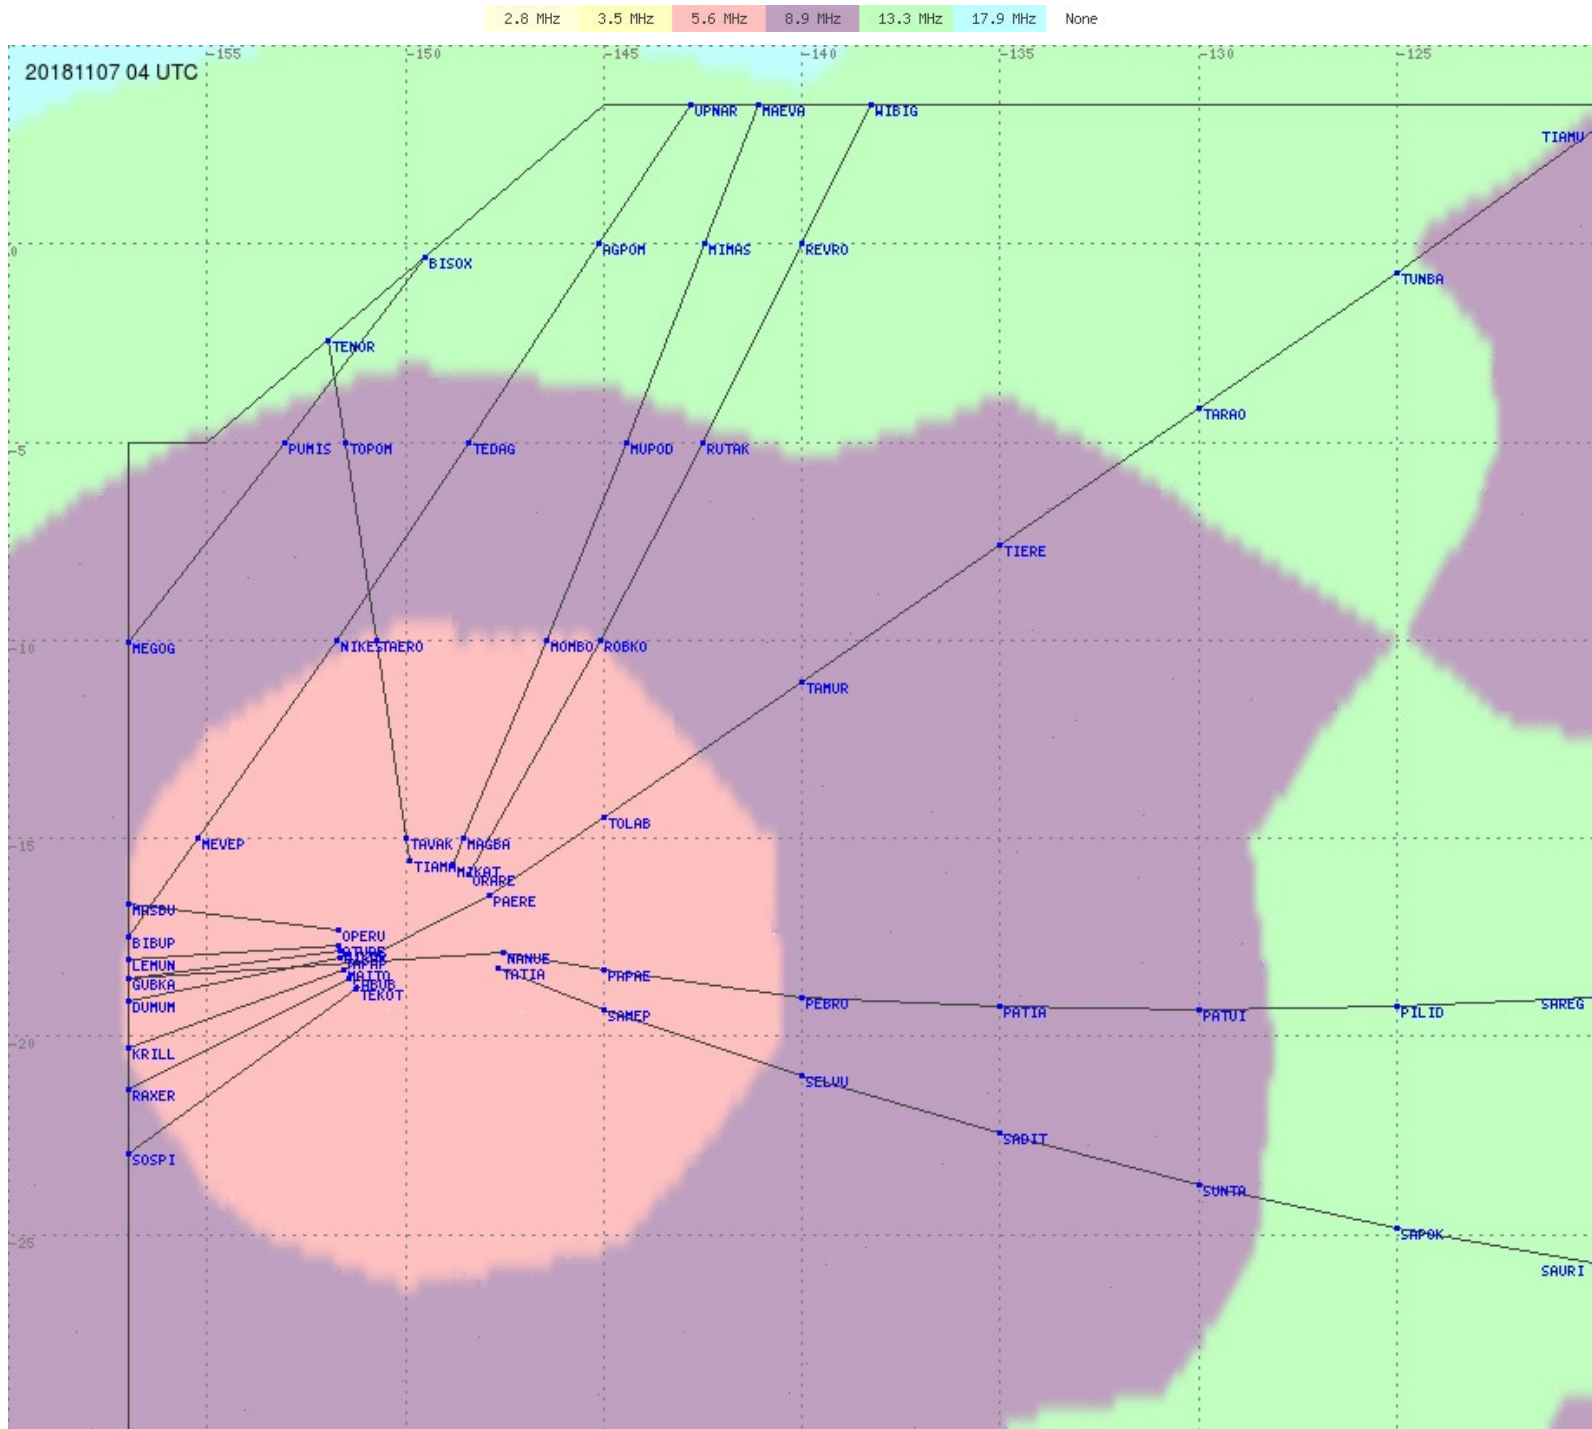

Tahiti FIR - HF Propag - 20181107