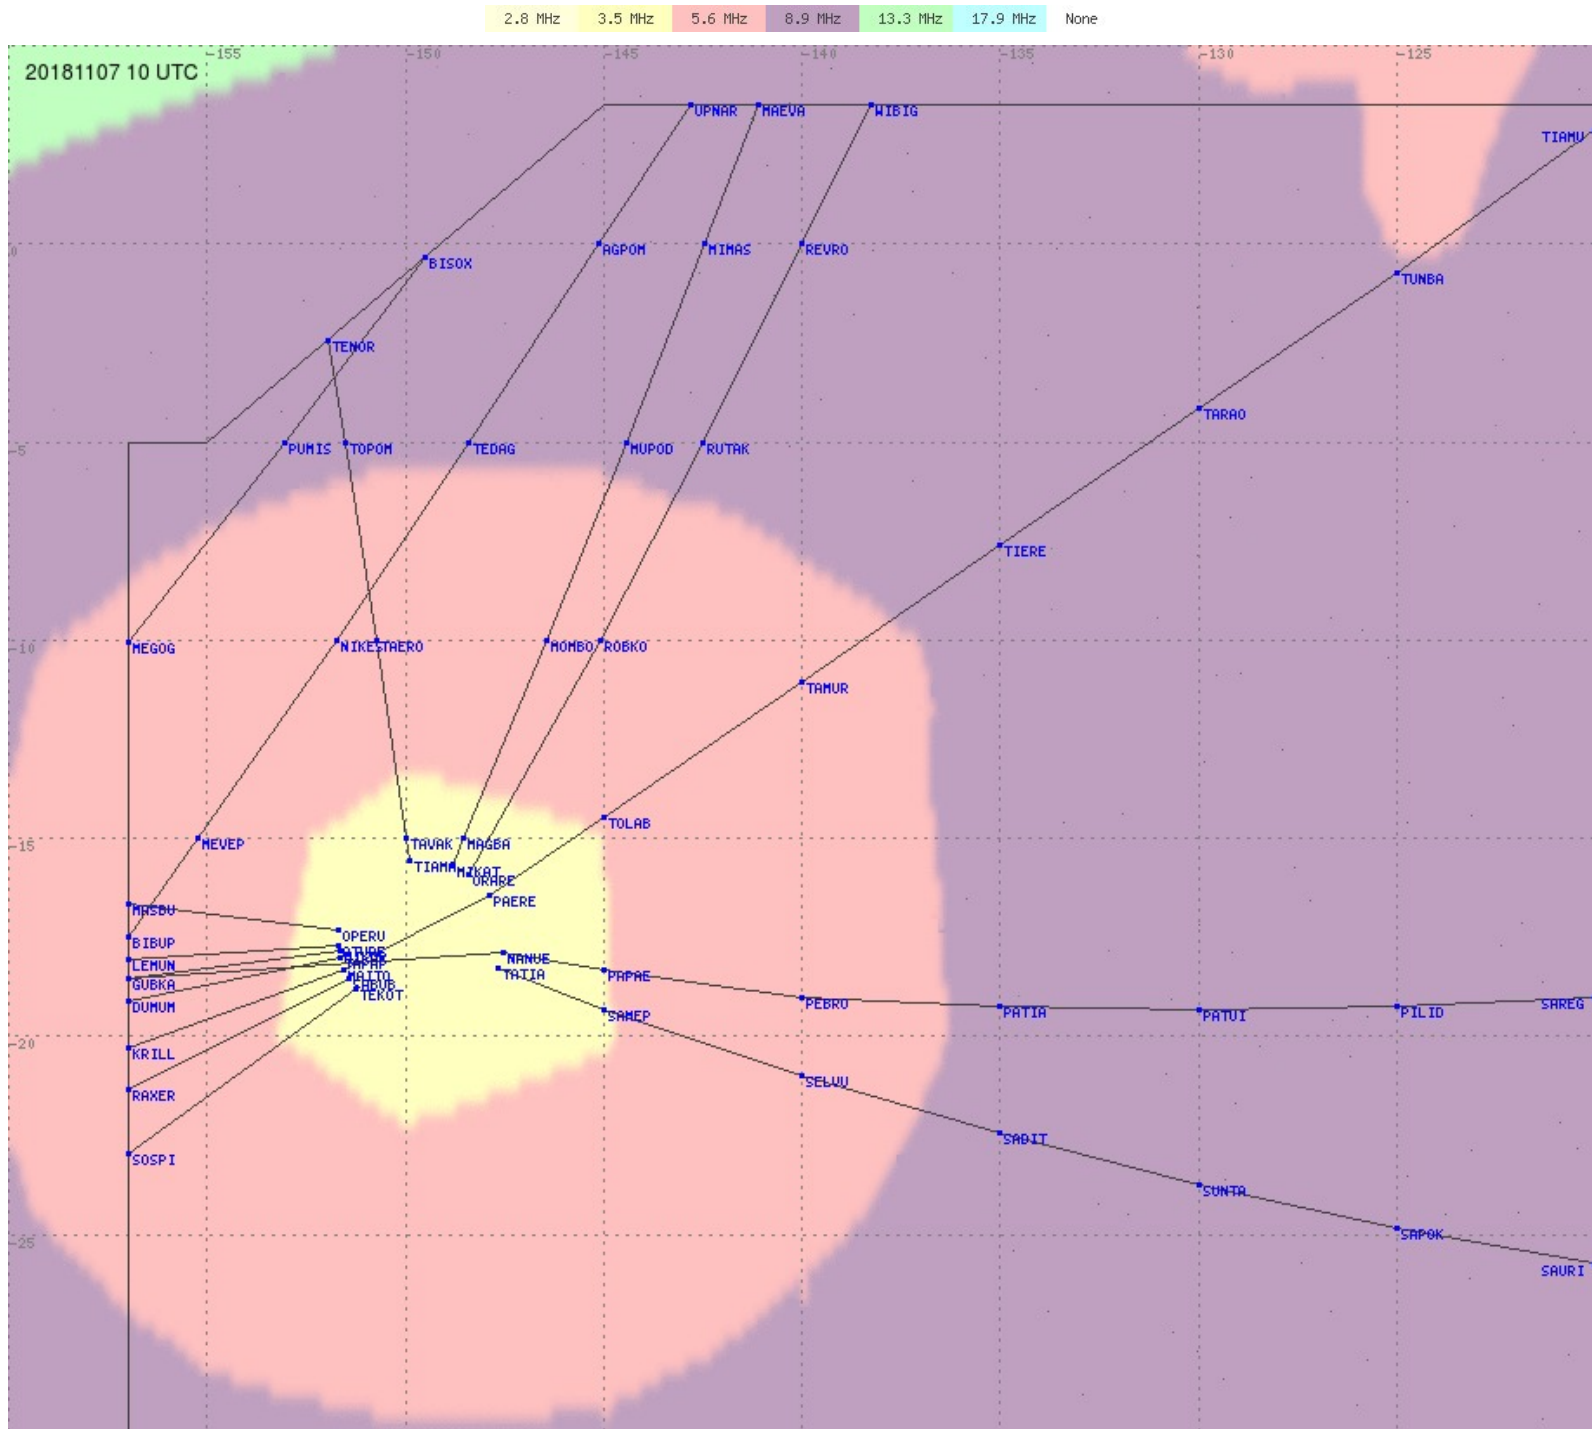

Tahiti FIR - HF Propag - 20181107