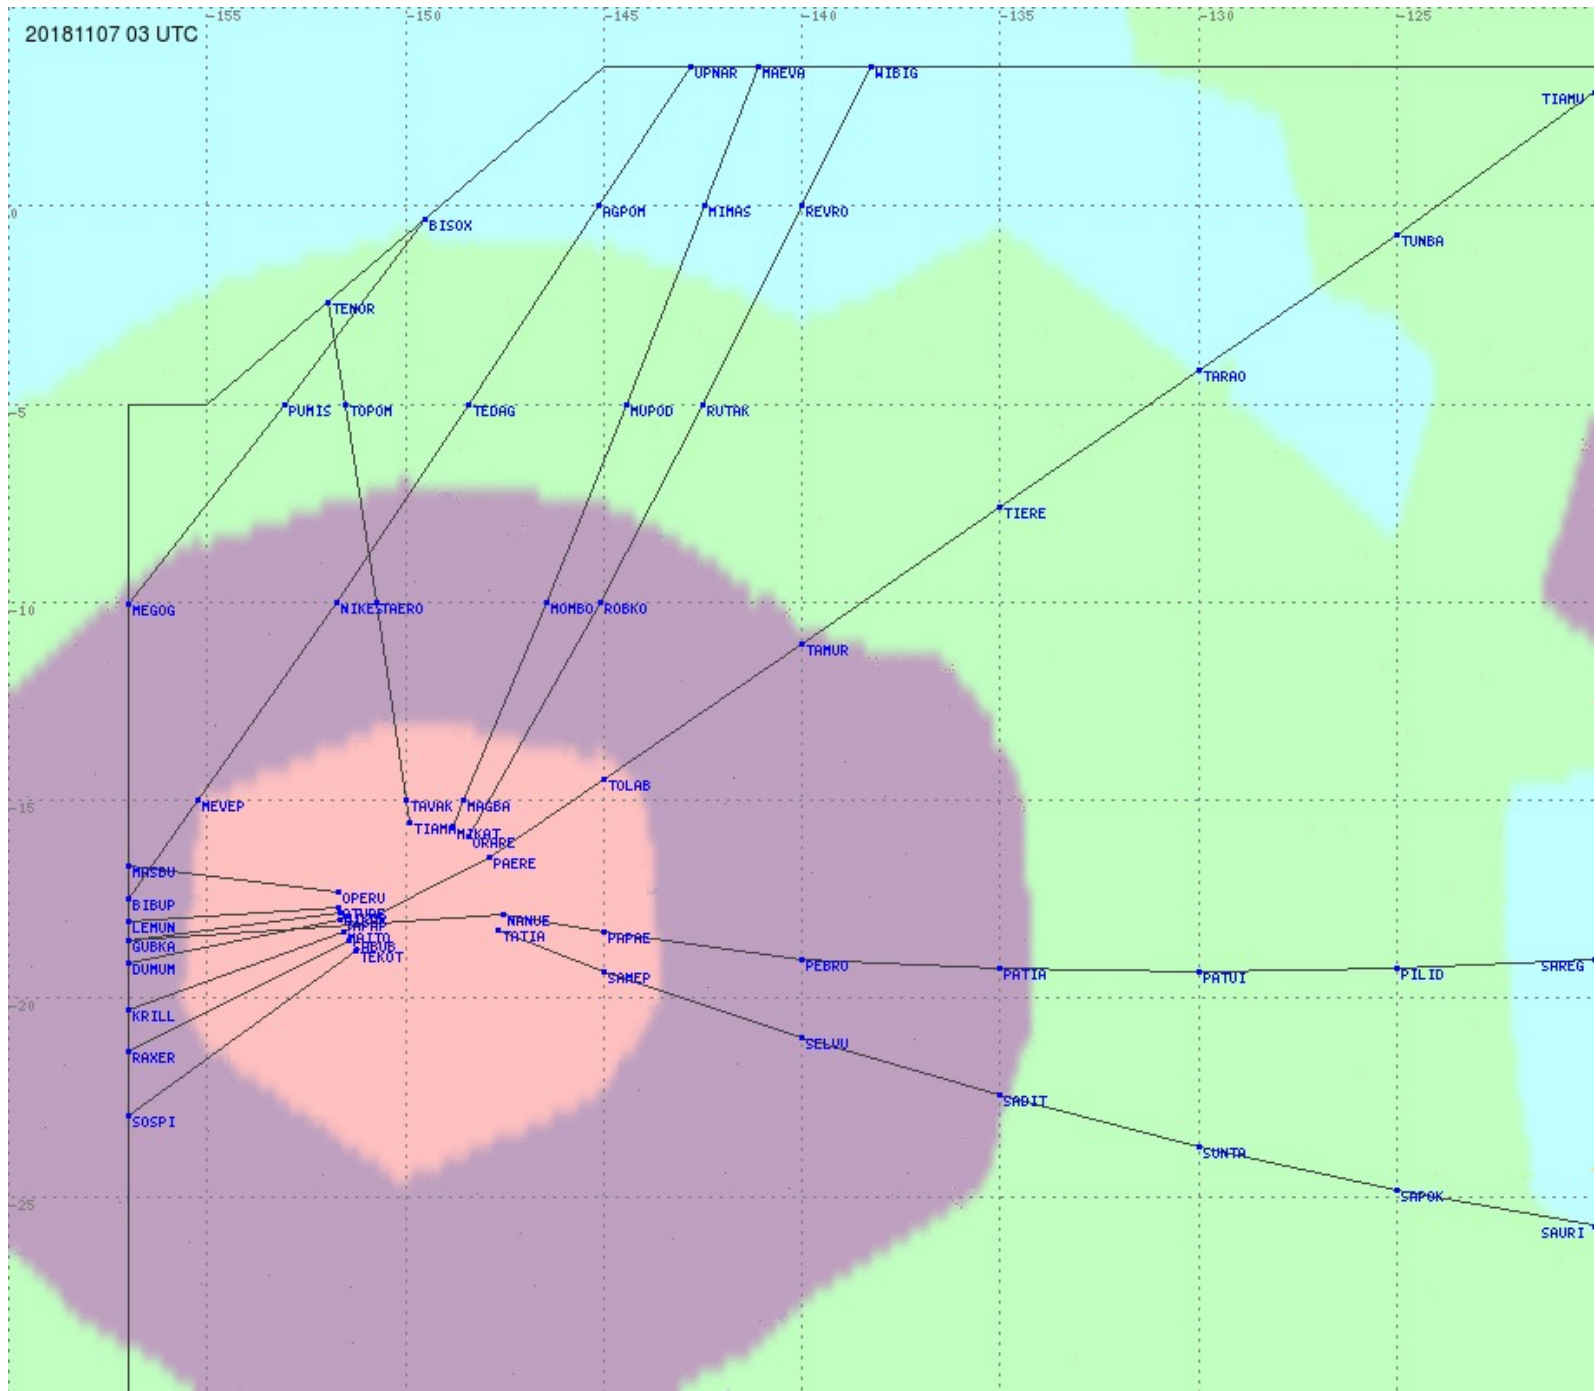

Tahiti FIR - HF Propag - 20181107

2.8 MHz
3.5 MHz
5.6 MHz
8.9 MHz
13.3 MHz
17.9 MHz
None