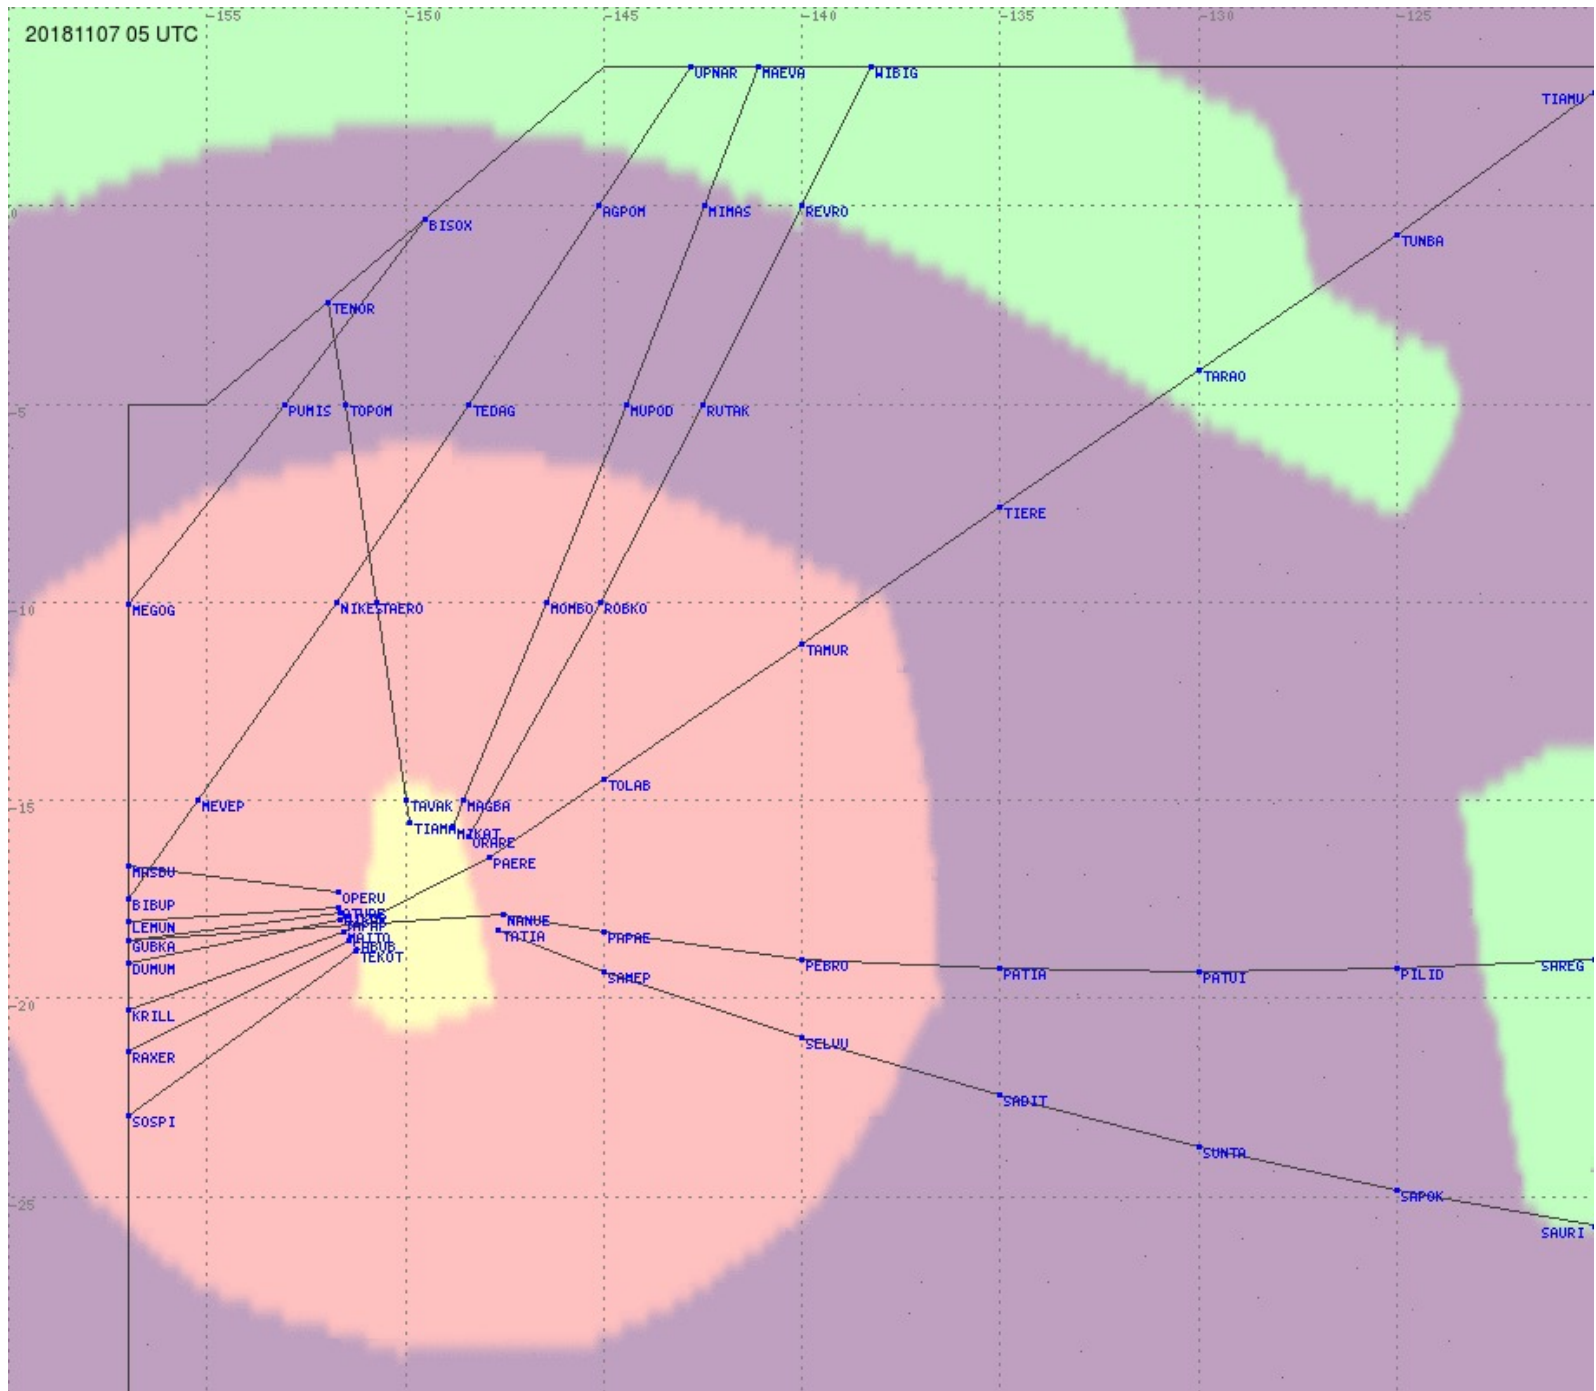

Tahiti FIR - HF Propag - 20181107

2.8 MHz   3.5 MHz   5.6 MHz   8.9 MHz   13.3 MHz   17.9 MHz   None