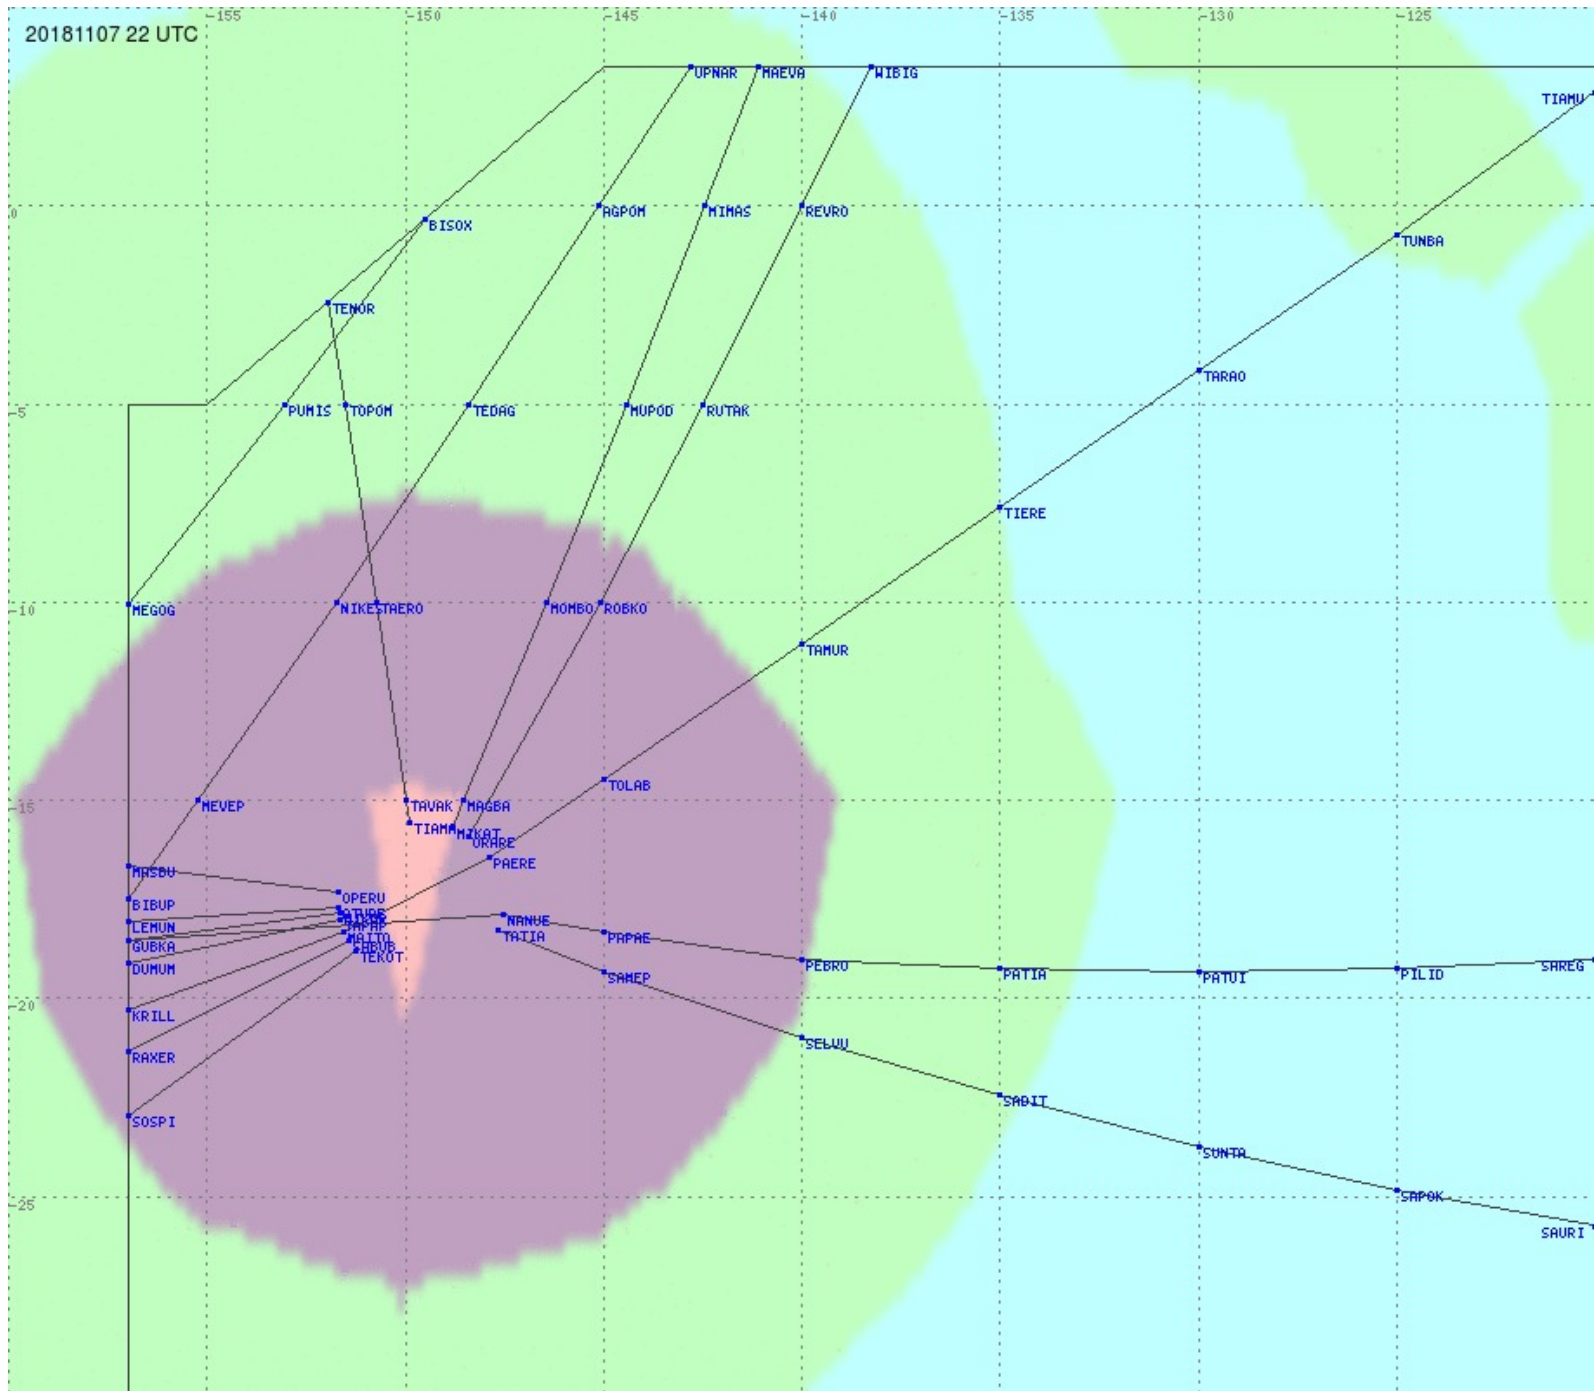

Tahiti FIR - HF Propag - 20181107

2.8 MHz   3.5 MHz   5.6 MHz   8.9 MHz   13.3 MHz   17.9 MHz   None