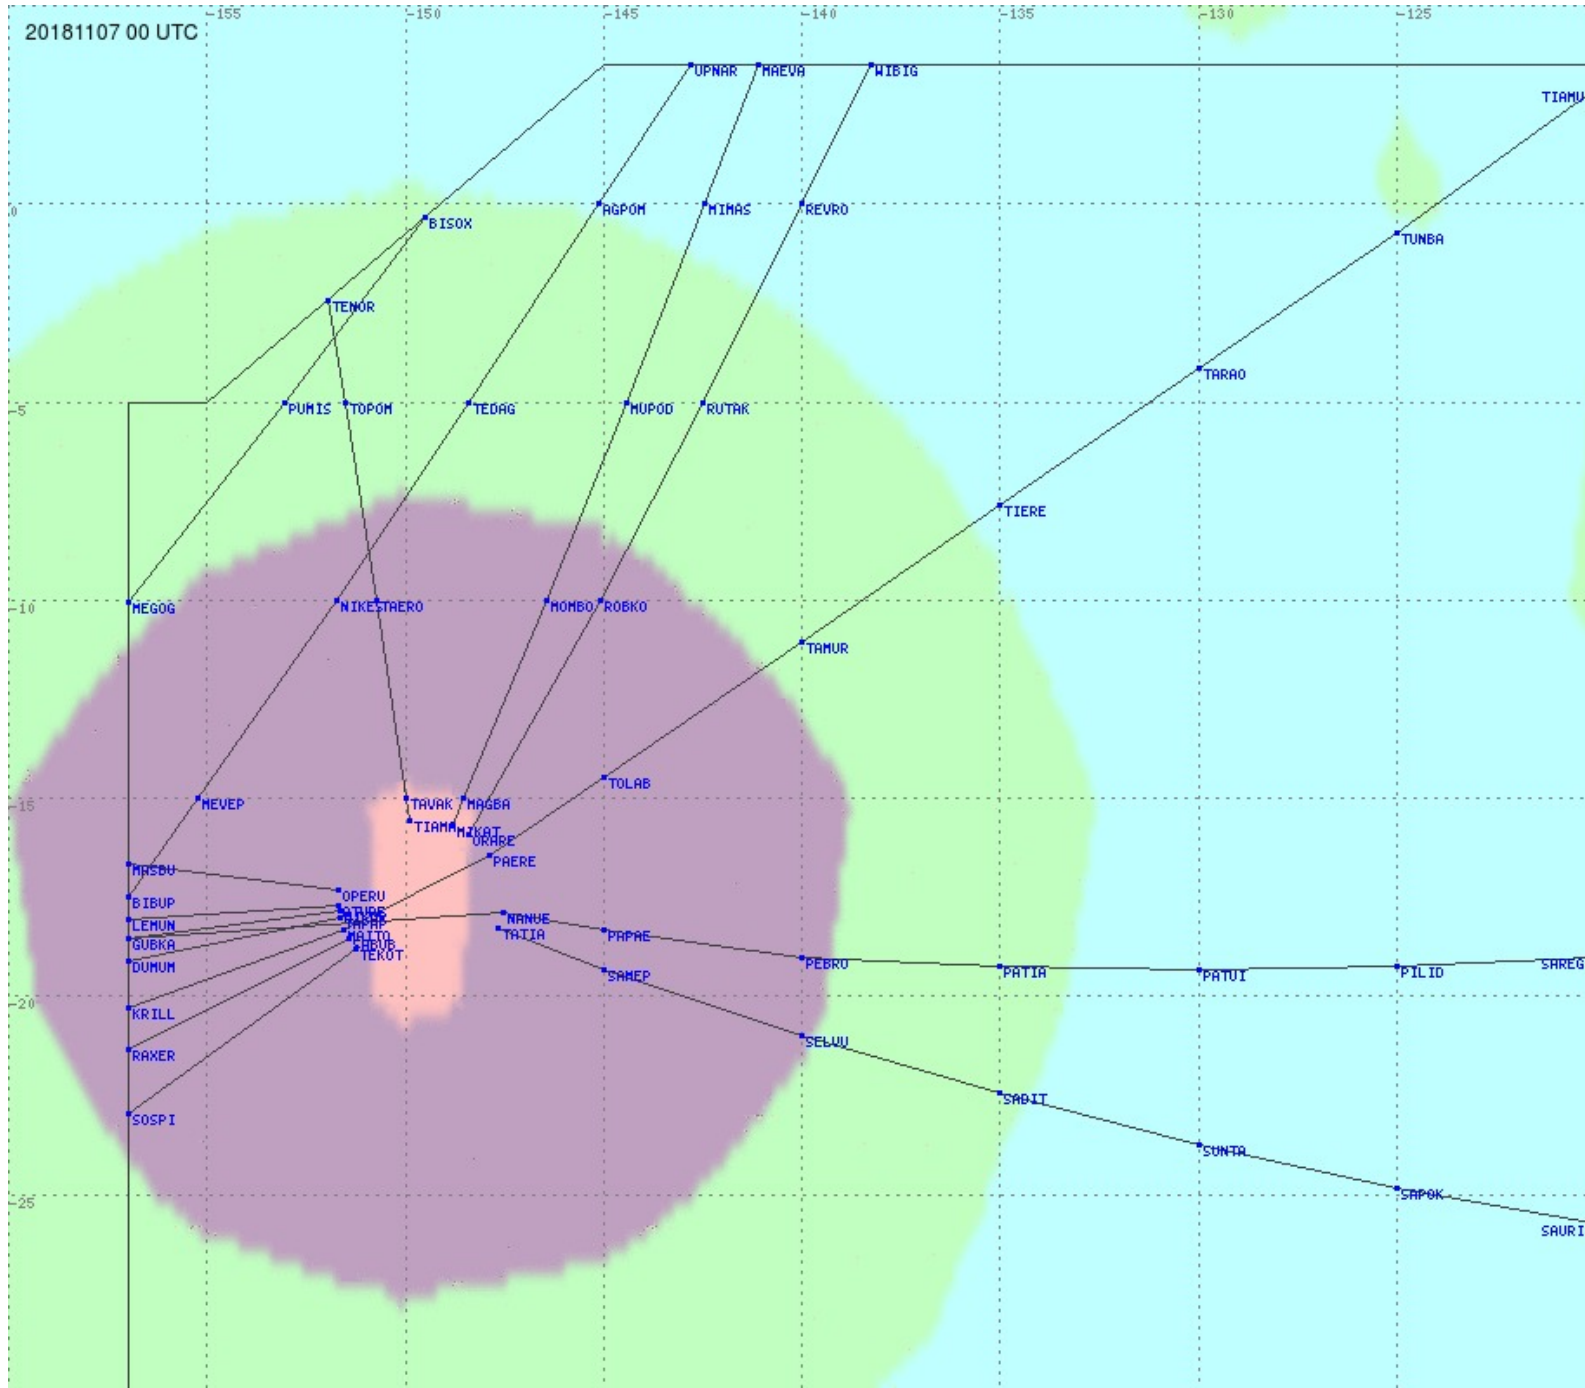

# Tahiti FIR - HF Propag - 20181107

2.8 MHz 3.5 MHz 5.6 MHz 8.9 MHz 13.3 MHz 17.9 MHz None