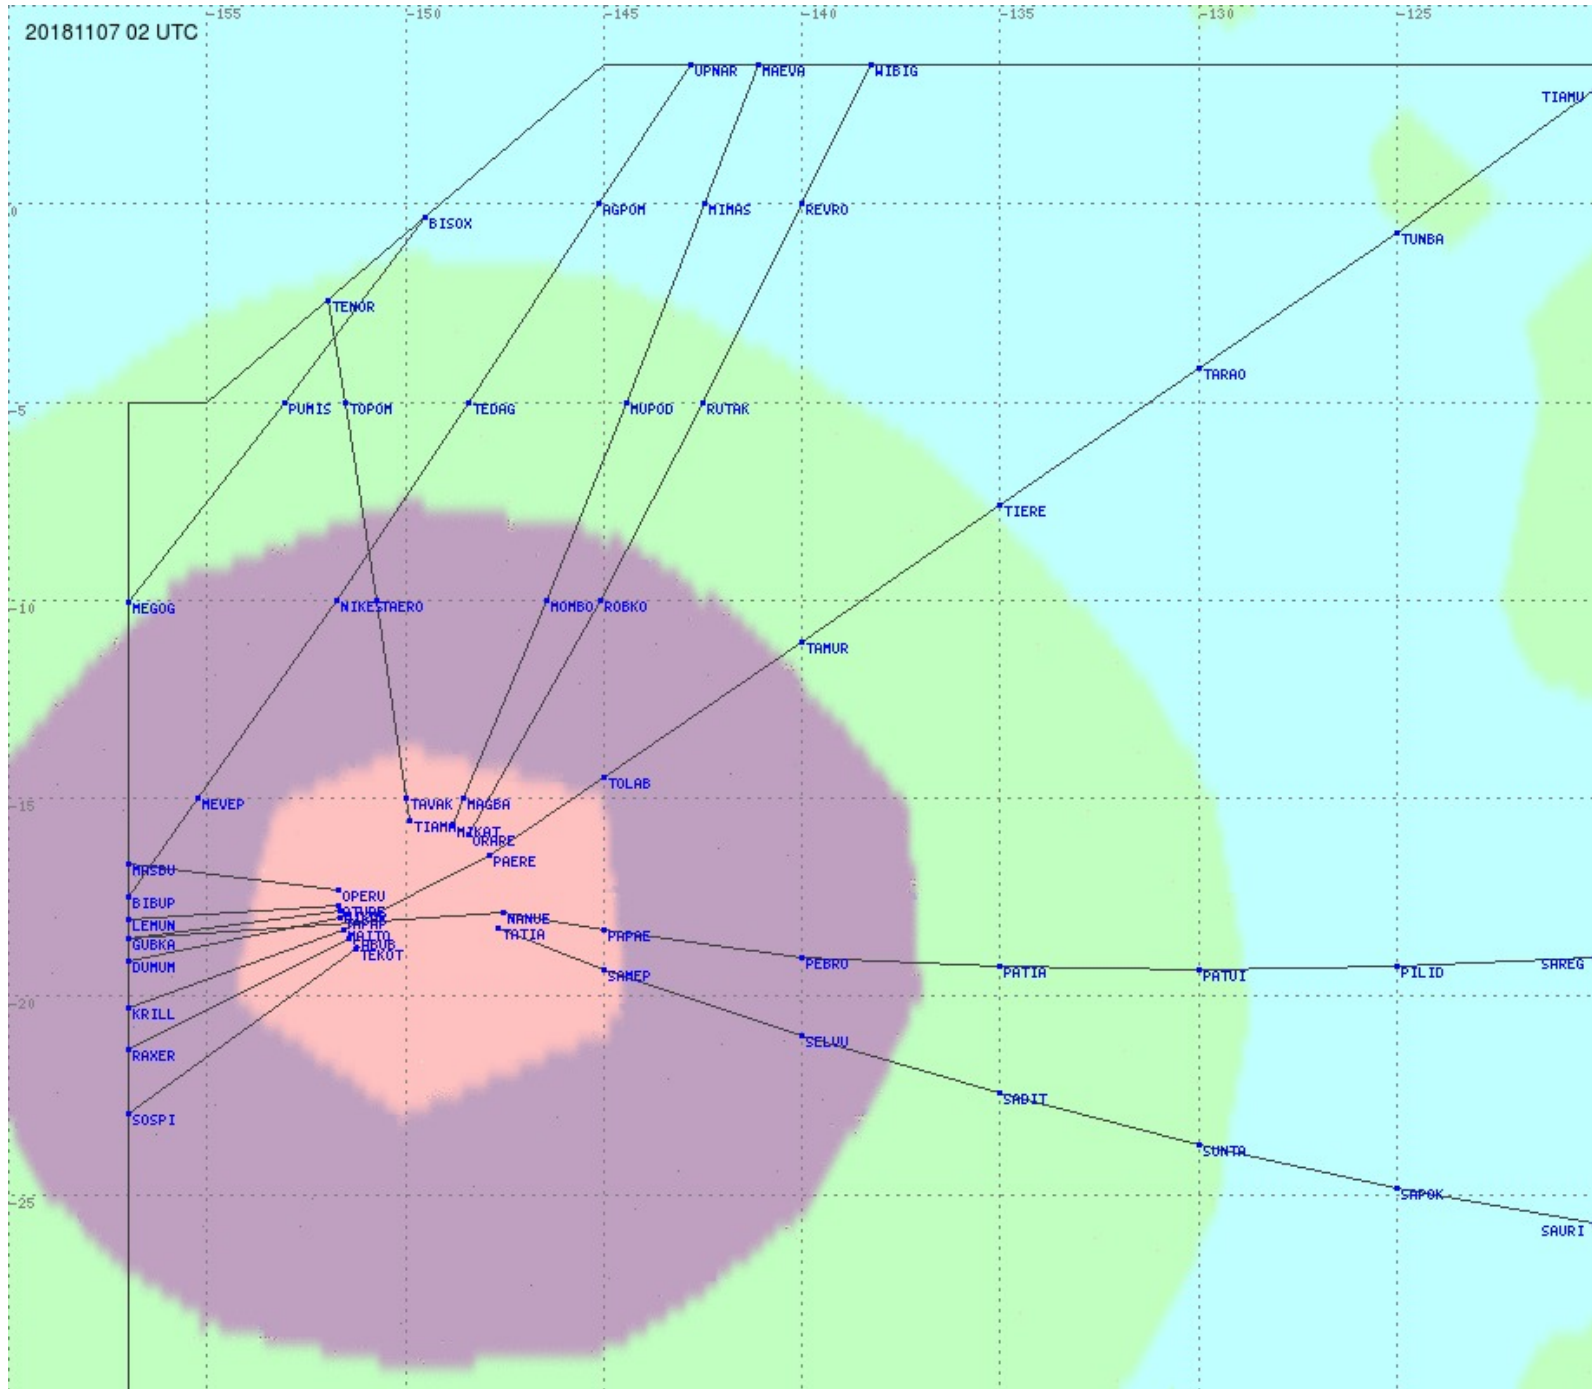

Tahiti FIR - HF Propag - 20181107

2.8 MHz 3.5 MHz 5.6 MHz 8.9 MHz 13.3 MHz 17.9 MHz None