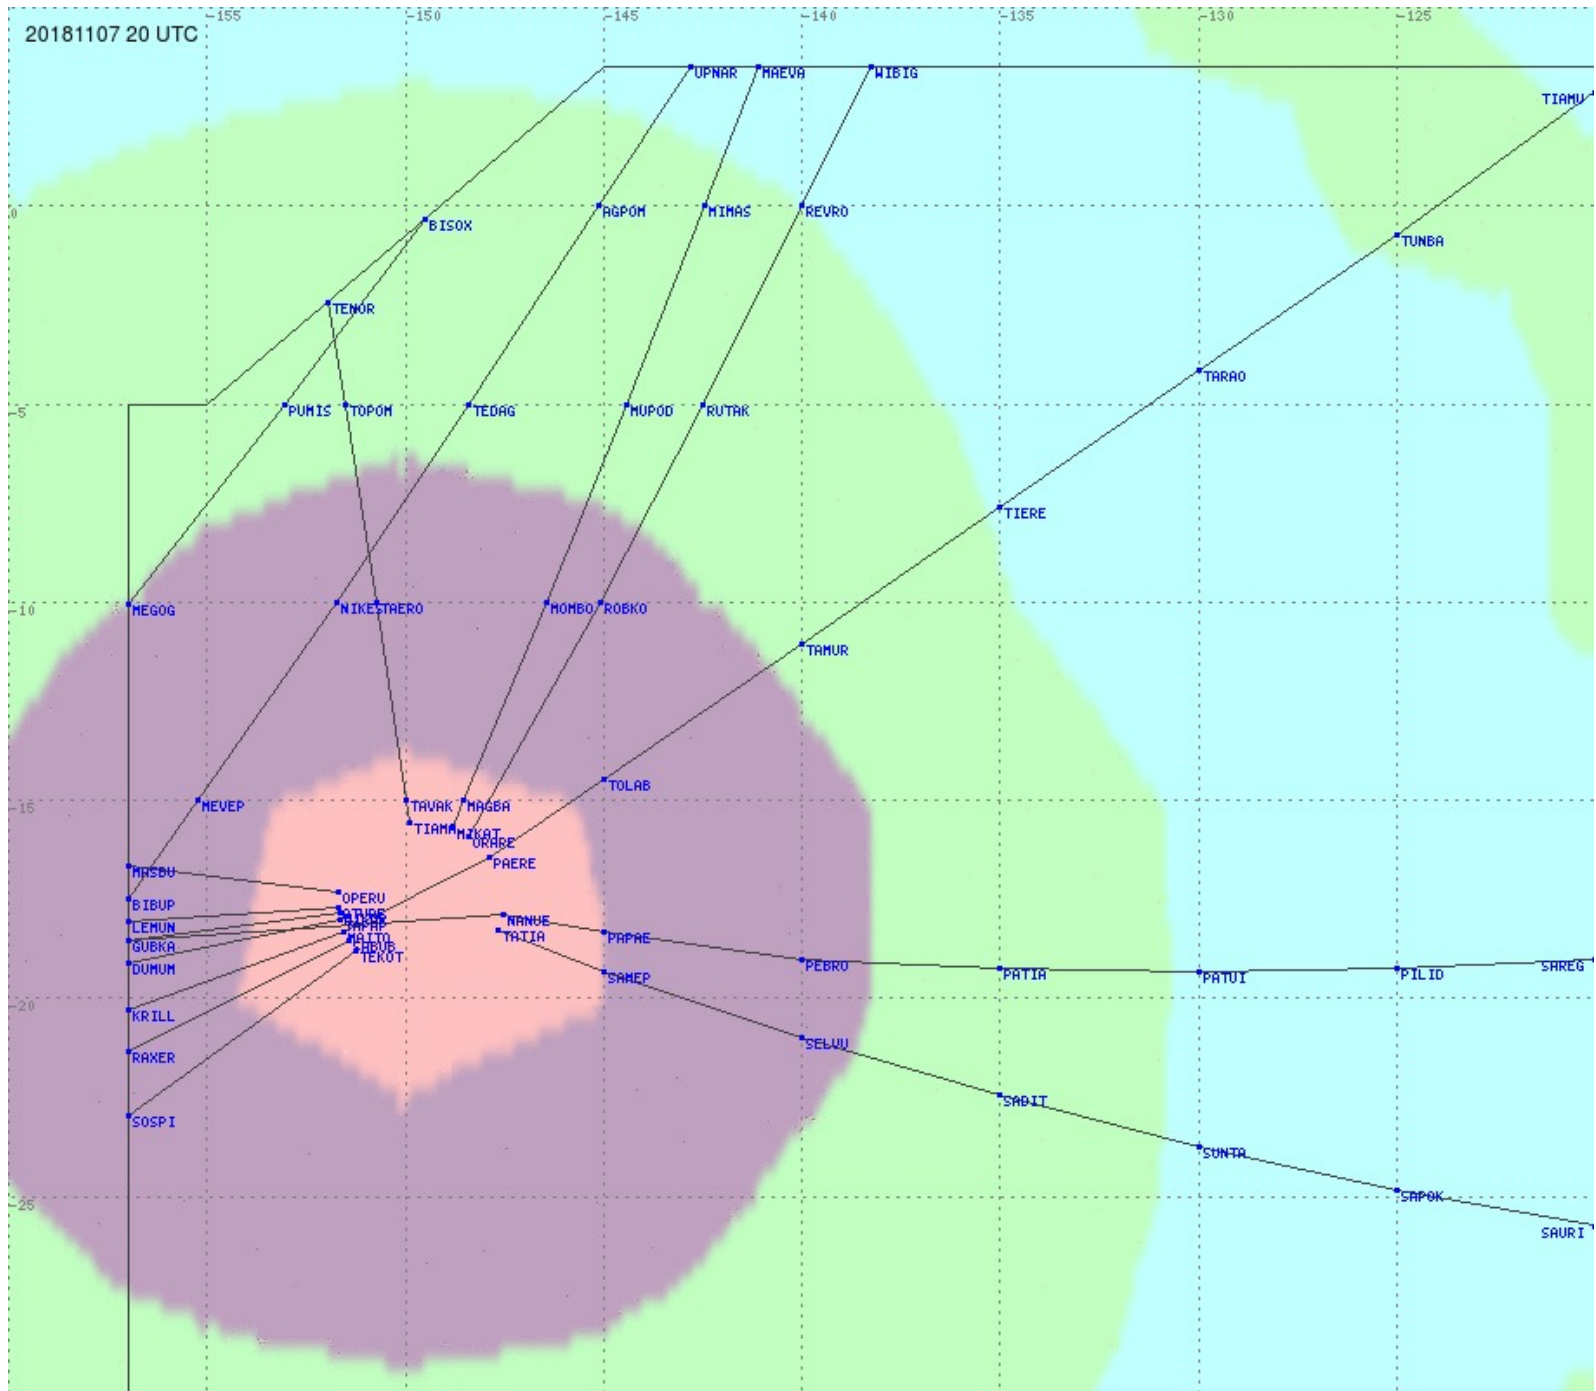

Tahiti FIR - HF Propag - 20181107

2.8 MHz 3.5 MHz 5.6 MHz 8.9 MHz 13.3 MHz 17.9 MHz None