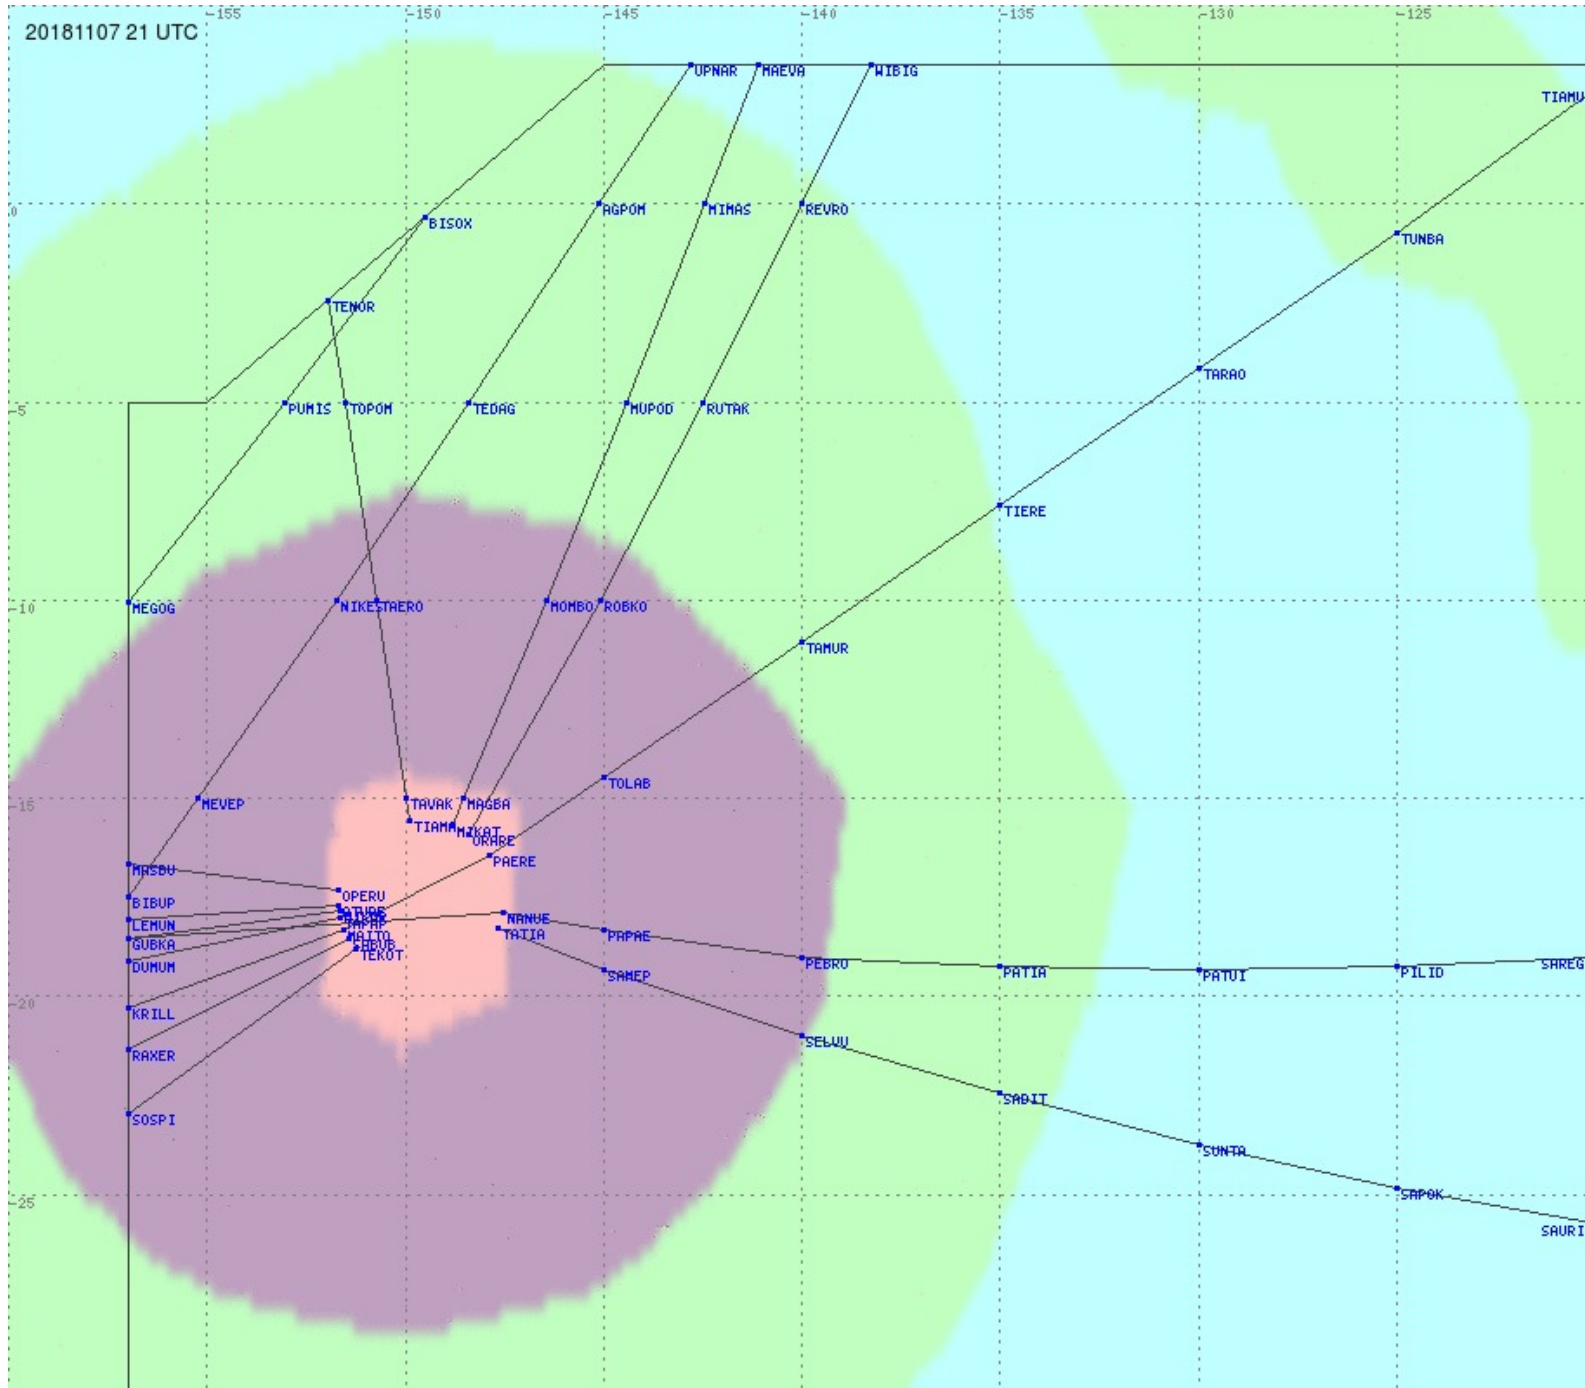

Tahiti FIR - HF Propag - 20181107

2.8 MHz 3.5 MHz 5.6 MHz 8.9 MHz 13.3 MHz 17.9 MHz None