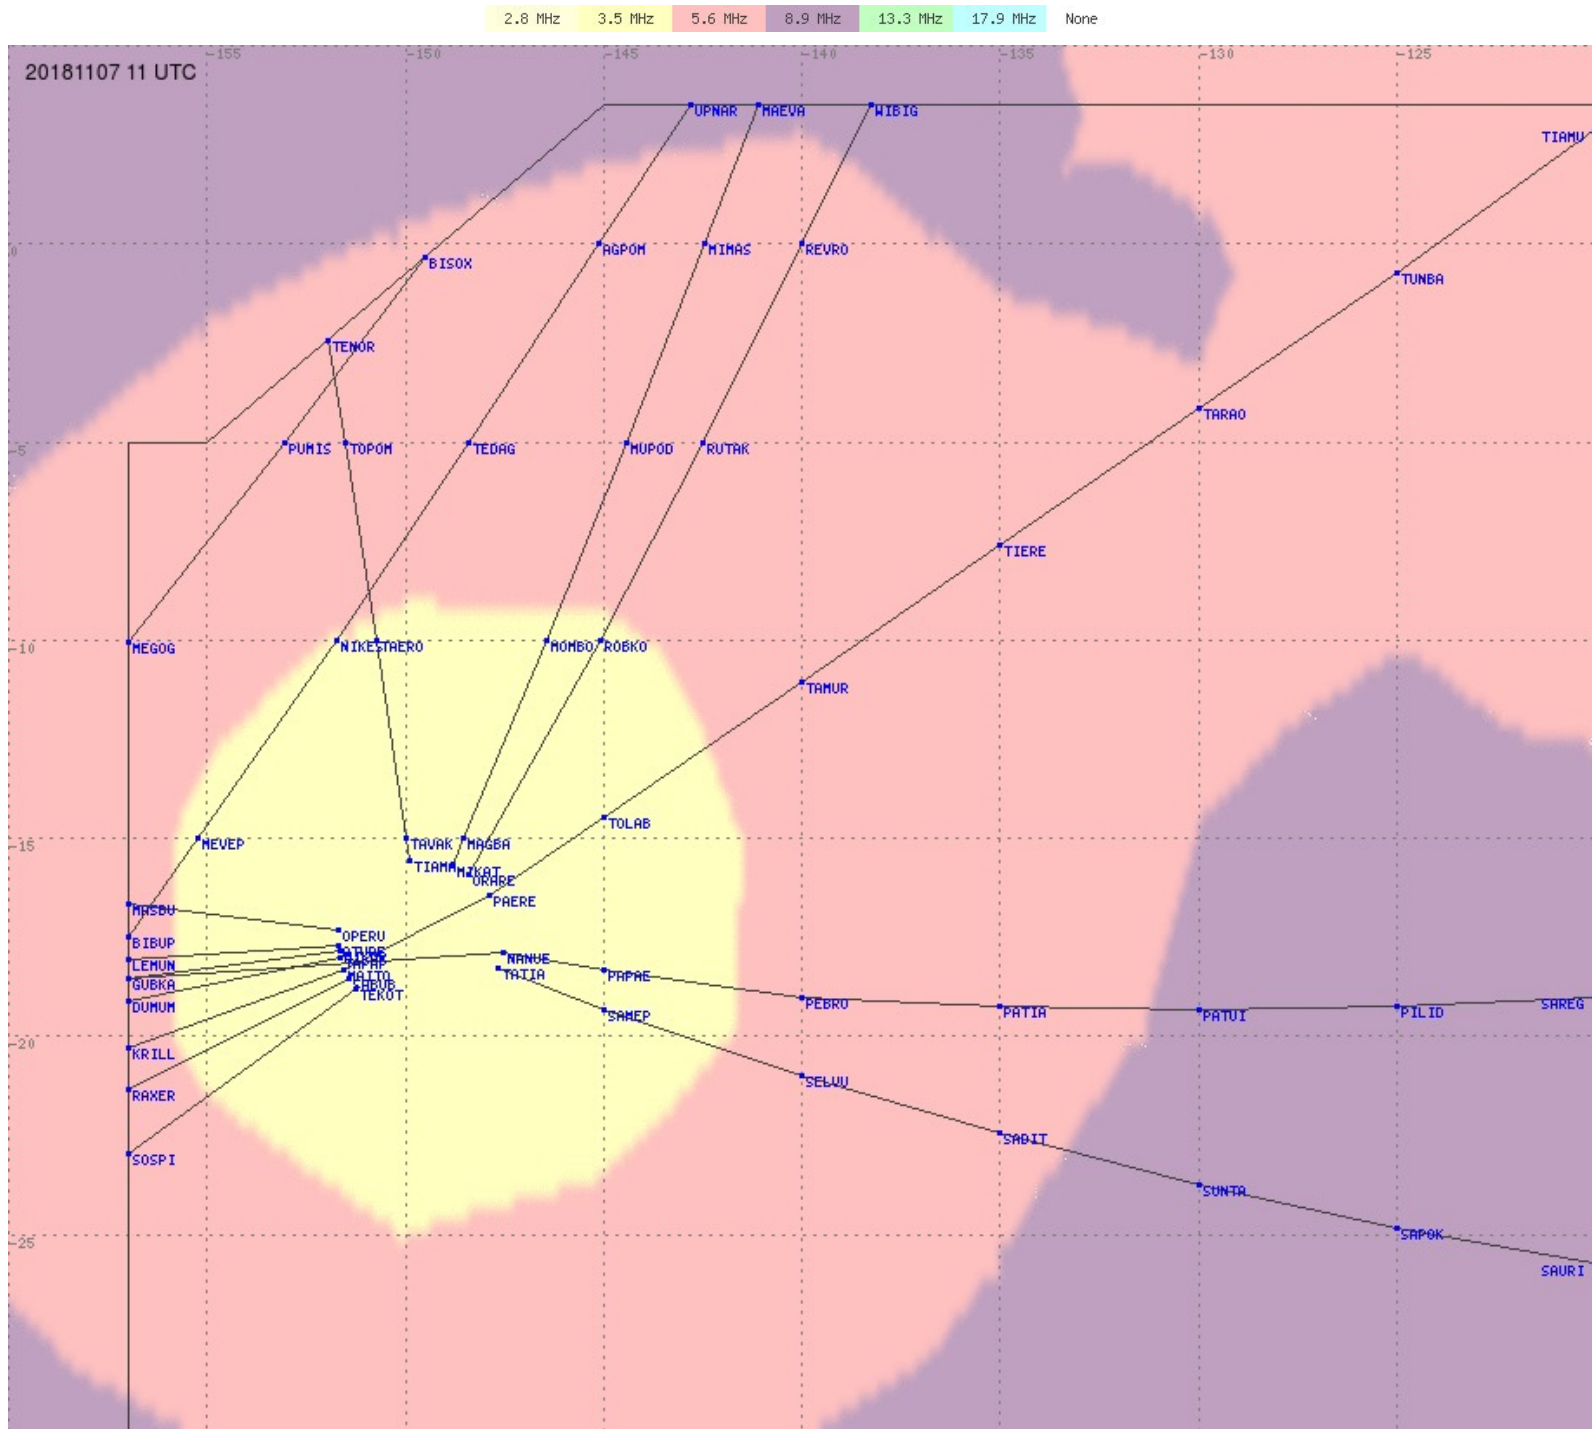

Tahiti FIR - HF Propag - 20181107