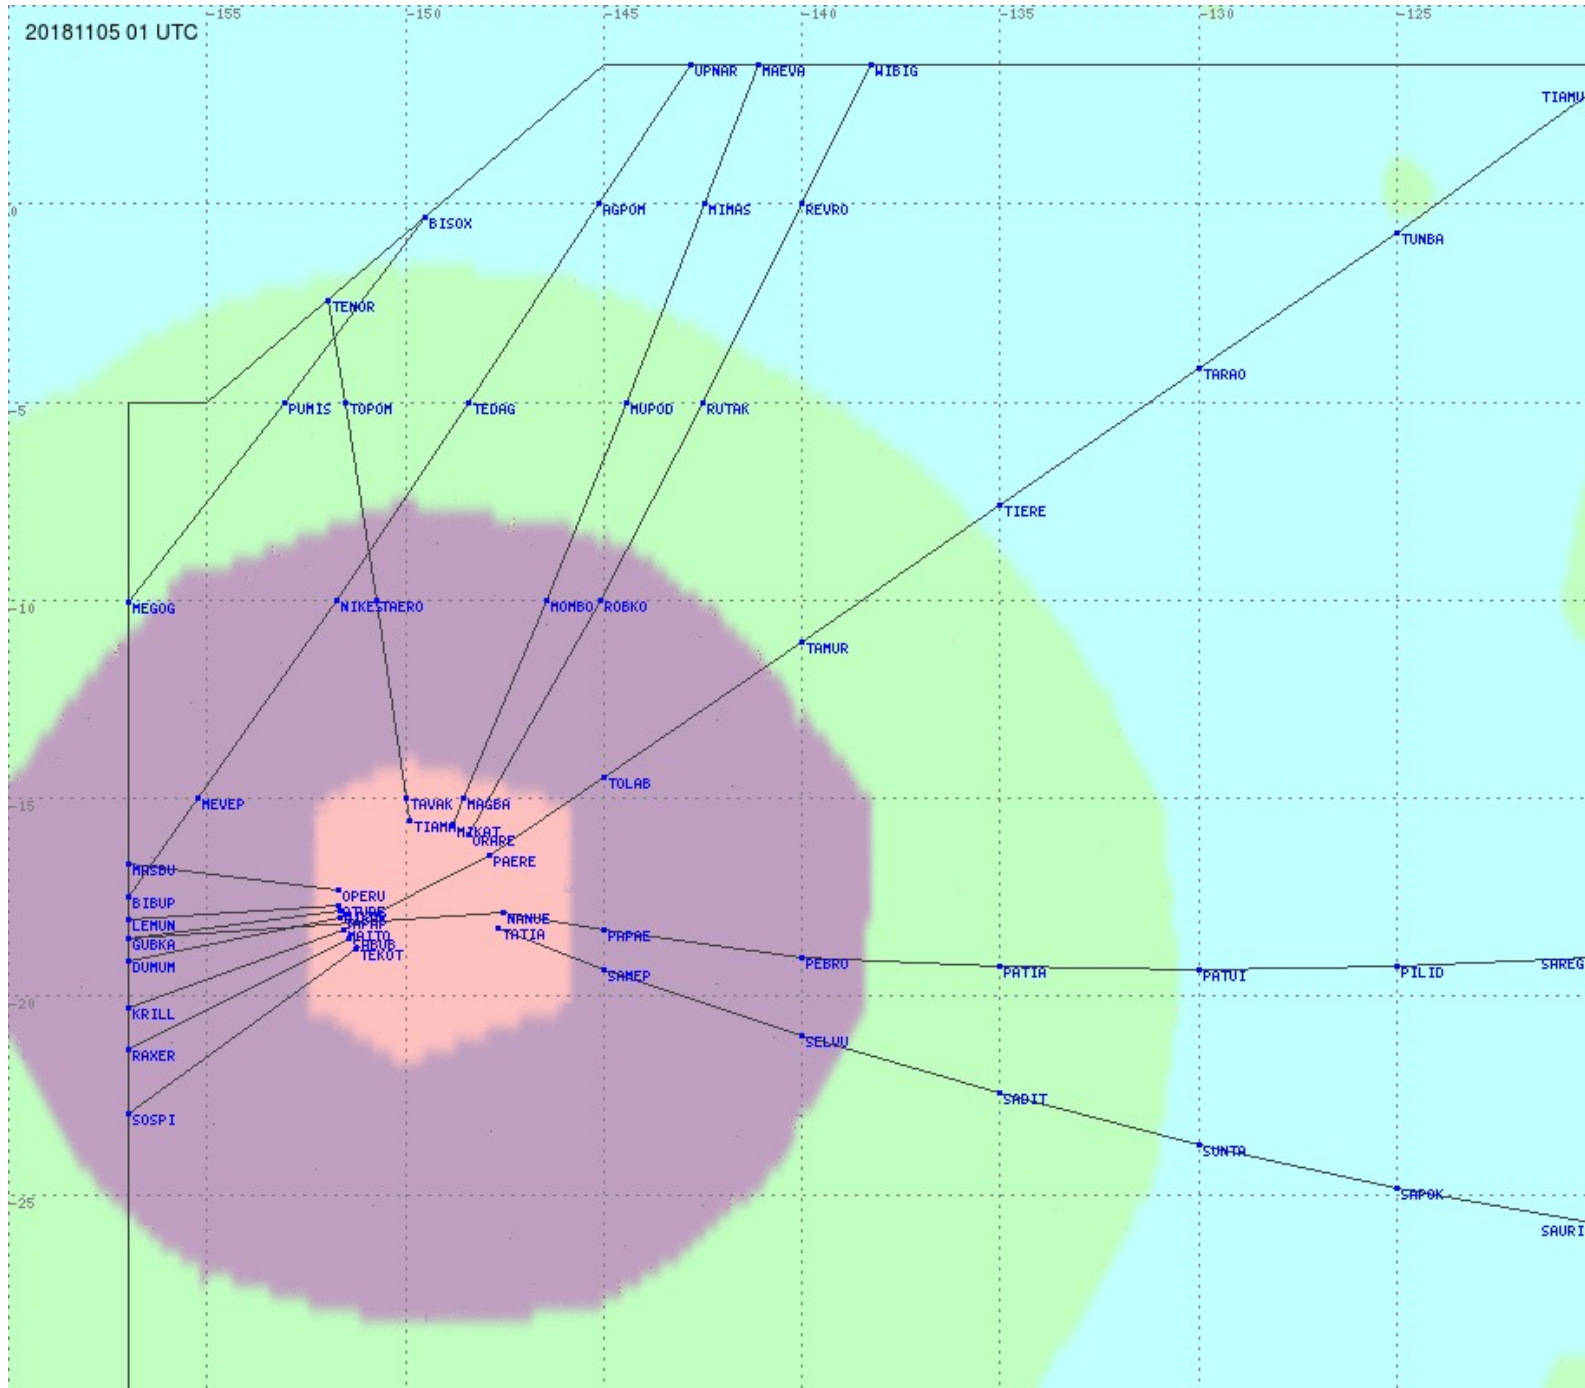

Tahiti FIR - HF Propag - 20181105

2.8 MHz 3.5 MHz 5.6 MHz 8.9 MHz 13.3 MHz 17.9 MHz None

Tahiti FIR - HF Propag - 20181105

2.8 MHz 3.5 MHz 5.6 MHz 8.9 MHz 13.3 MHz 17.9 MHz None

Tahiti FIR - HF Propag - 20181105

2.8 MHz 3.5 MHz 5.6 MHz 8.9 MHz 13.3 MHz 17.9 MHz None

Tahiti FIR - HF Propag - 20181105

2.8 MHz 3.5 MHz 5.6 MHz 8.9 MHz 13.3 MHz 17.9 MHz None

Tahiti FIR - HF Propag - 20181105

2.8 MHz 3.5 MHz 5.6 MHz 8.9 MHz 13.3 MHz 17.9 MHz None