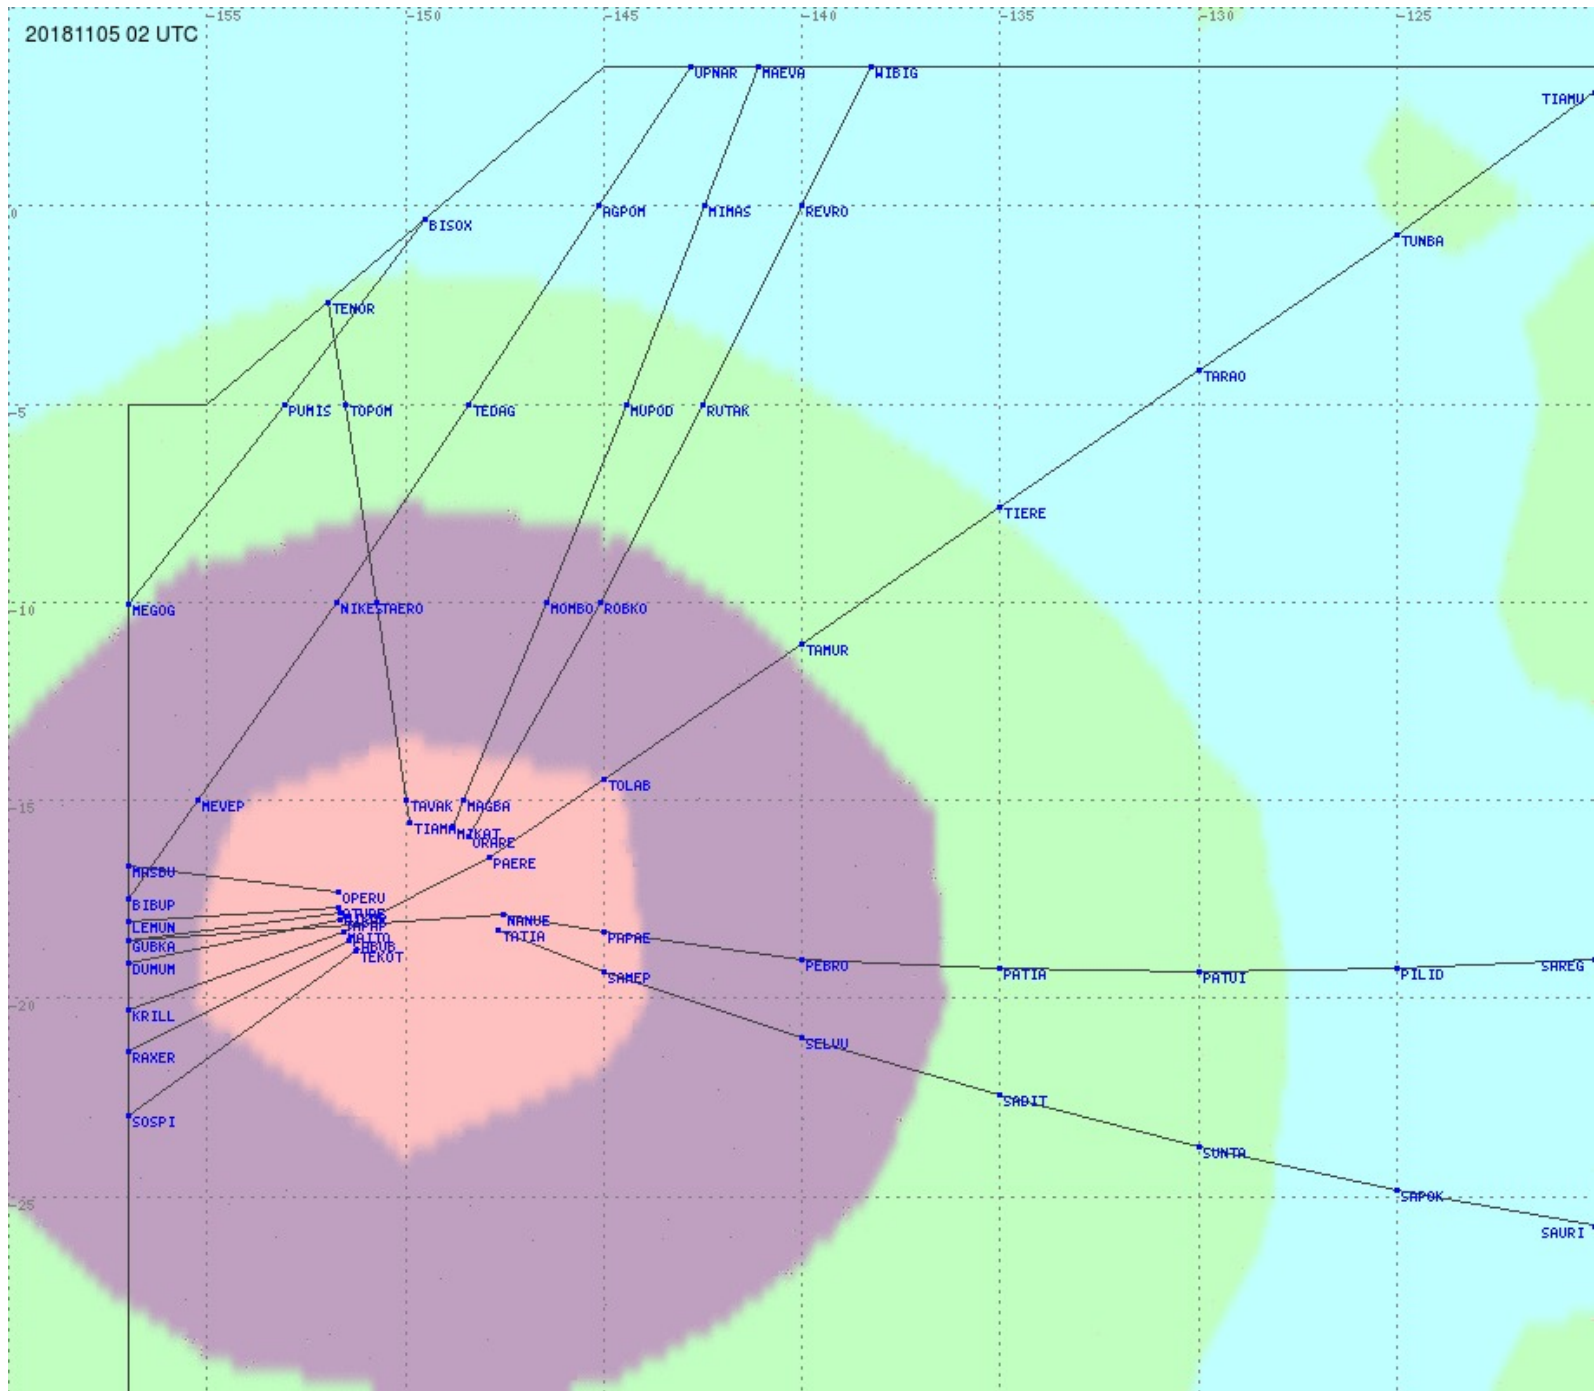

Tahiti FIR - HF Propag - 20181105

2.8 MHz 3.5 MHz 5.6 MHz 8.9 MHz 13.3 MHz 17.9 MHz None

Tahiti FIR - HF Propag - 20181105

2.8 MHz 3.5 MHz 5.6 MHz 8.9 MHz 13.3 MHz 17.9 MHz None

Tahiti FIR - HF Propag - 20181105

2.8 MHz 3.5 MHz 5.6 MHz 8.9 MHz 13.3 MHz 17.9 MHz None

Tahiti FIR - HF Propag - 20181105

2.8 MHz 3.5 MHz 5.6 MHz 8.9 MHz 13.3 MHz 17.9 MHz None

Tahiti FIR - HF Propag - 20181105

2.8 MHz 3.5 MHz 5.6 MHz 8.9 MHz 13.3 MHz 17.9 MHz None