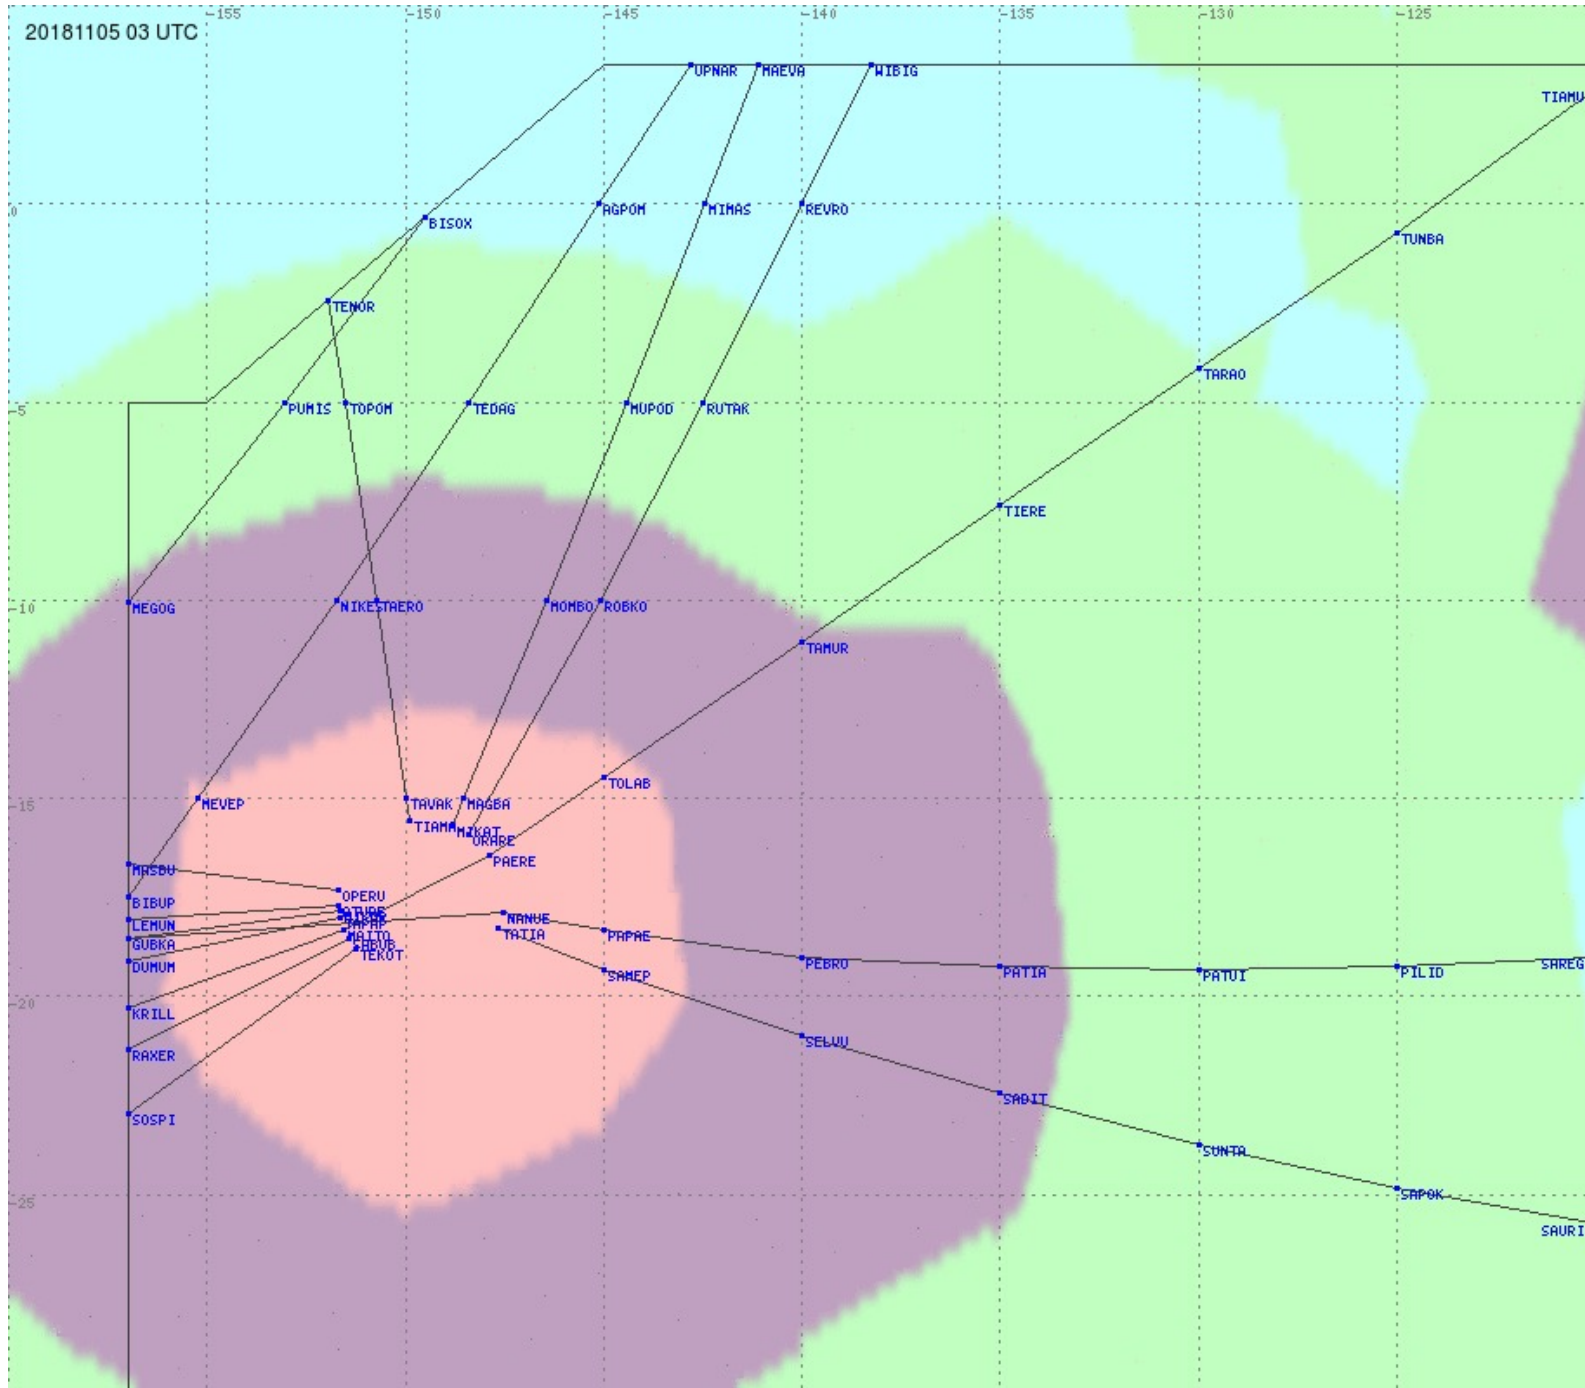

Tahiti FIR - HF Propag - 20181105

2.8 MHz 3.5 MHz 5.6 MHz 8.9 MHz 13.3 MHz 17.9 MHz None