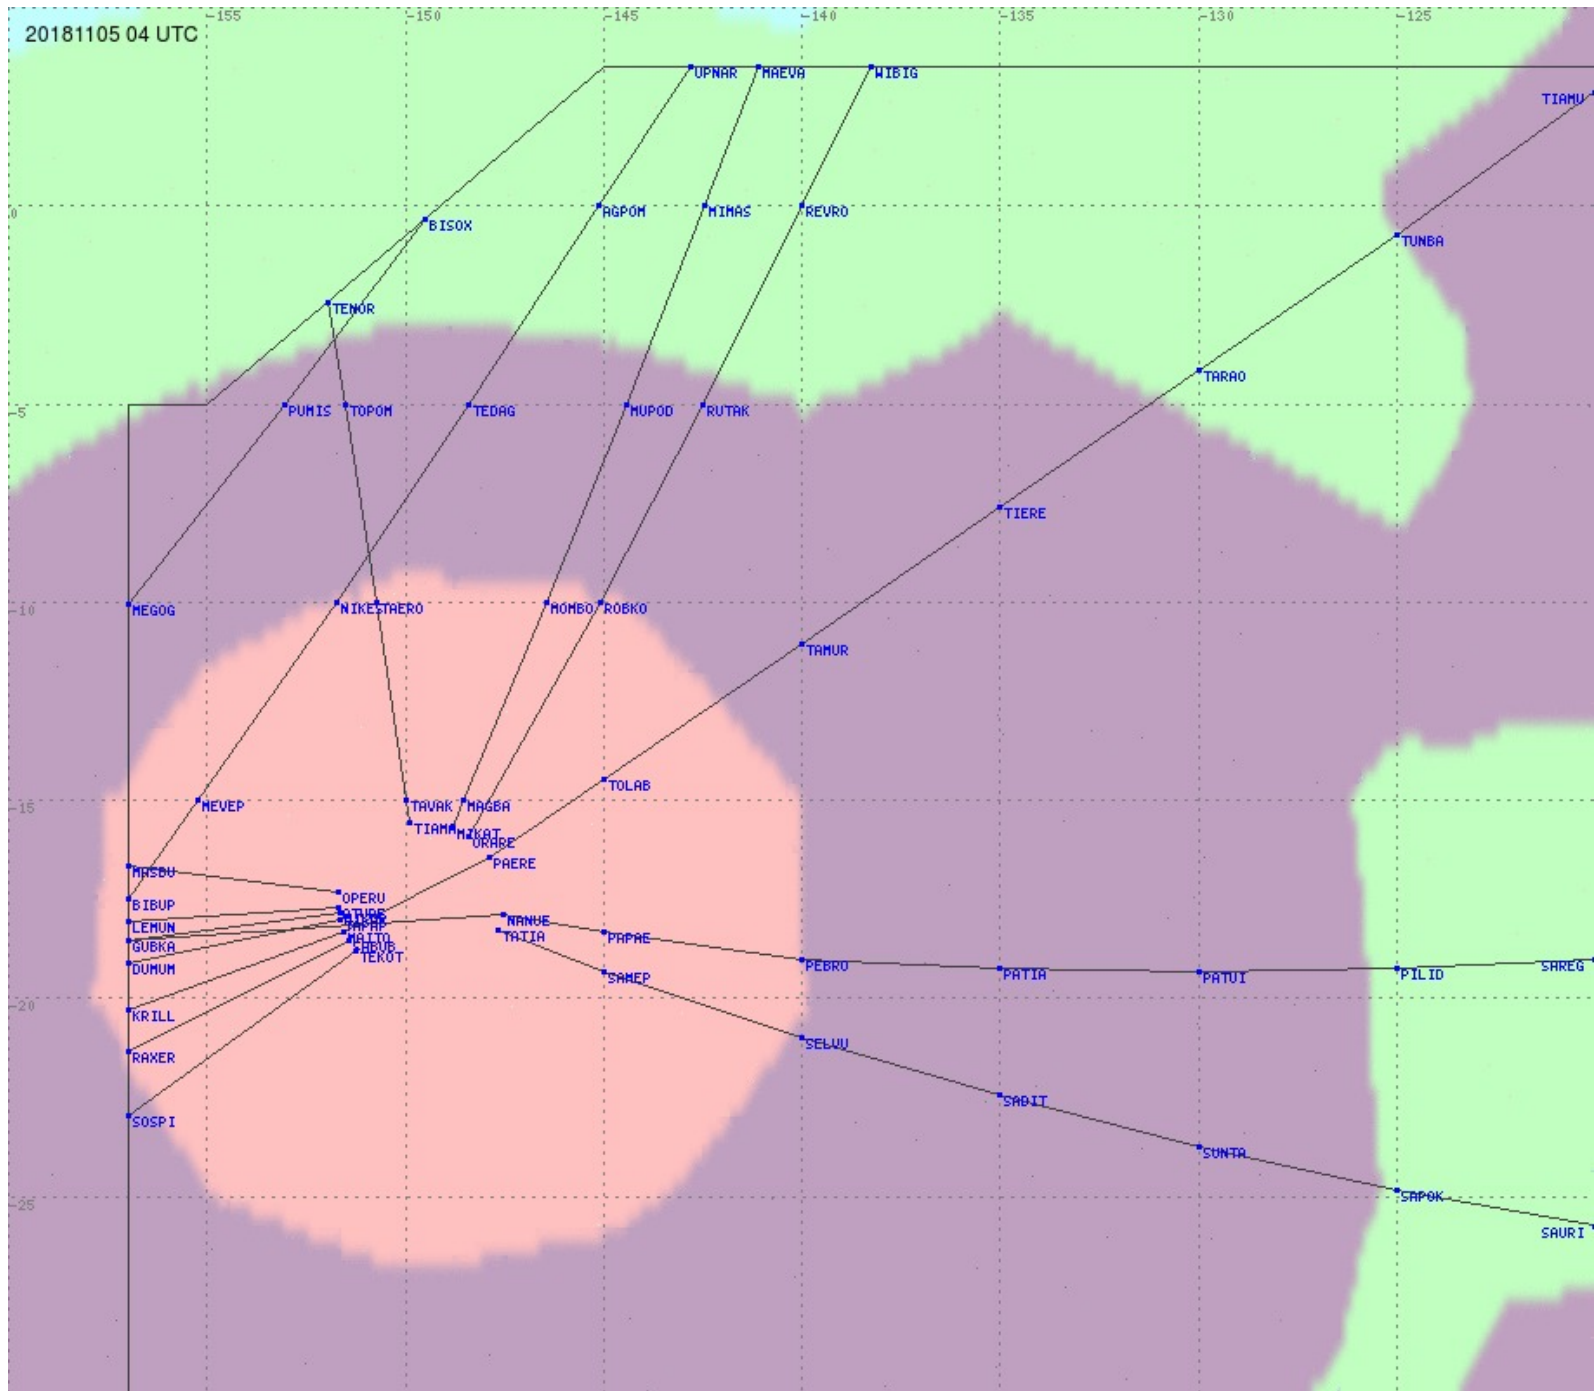

Tahiti FIR - HF Propag - 20181105

2.8 MHz 3.5 MHz 5.6 MHz 8.9 MHz 13.3 MHz 17.9 MHz None