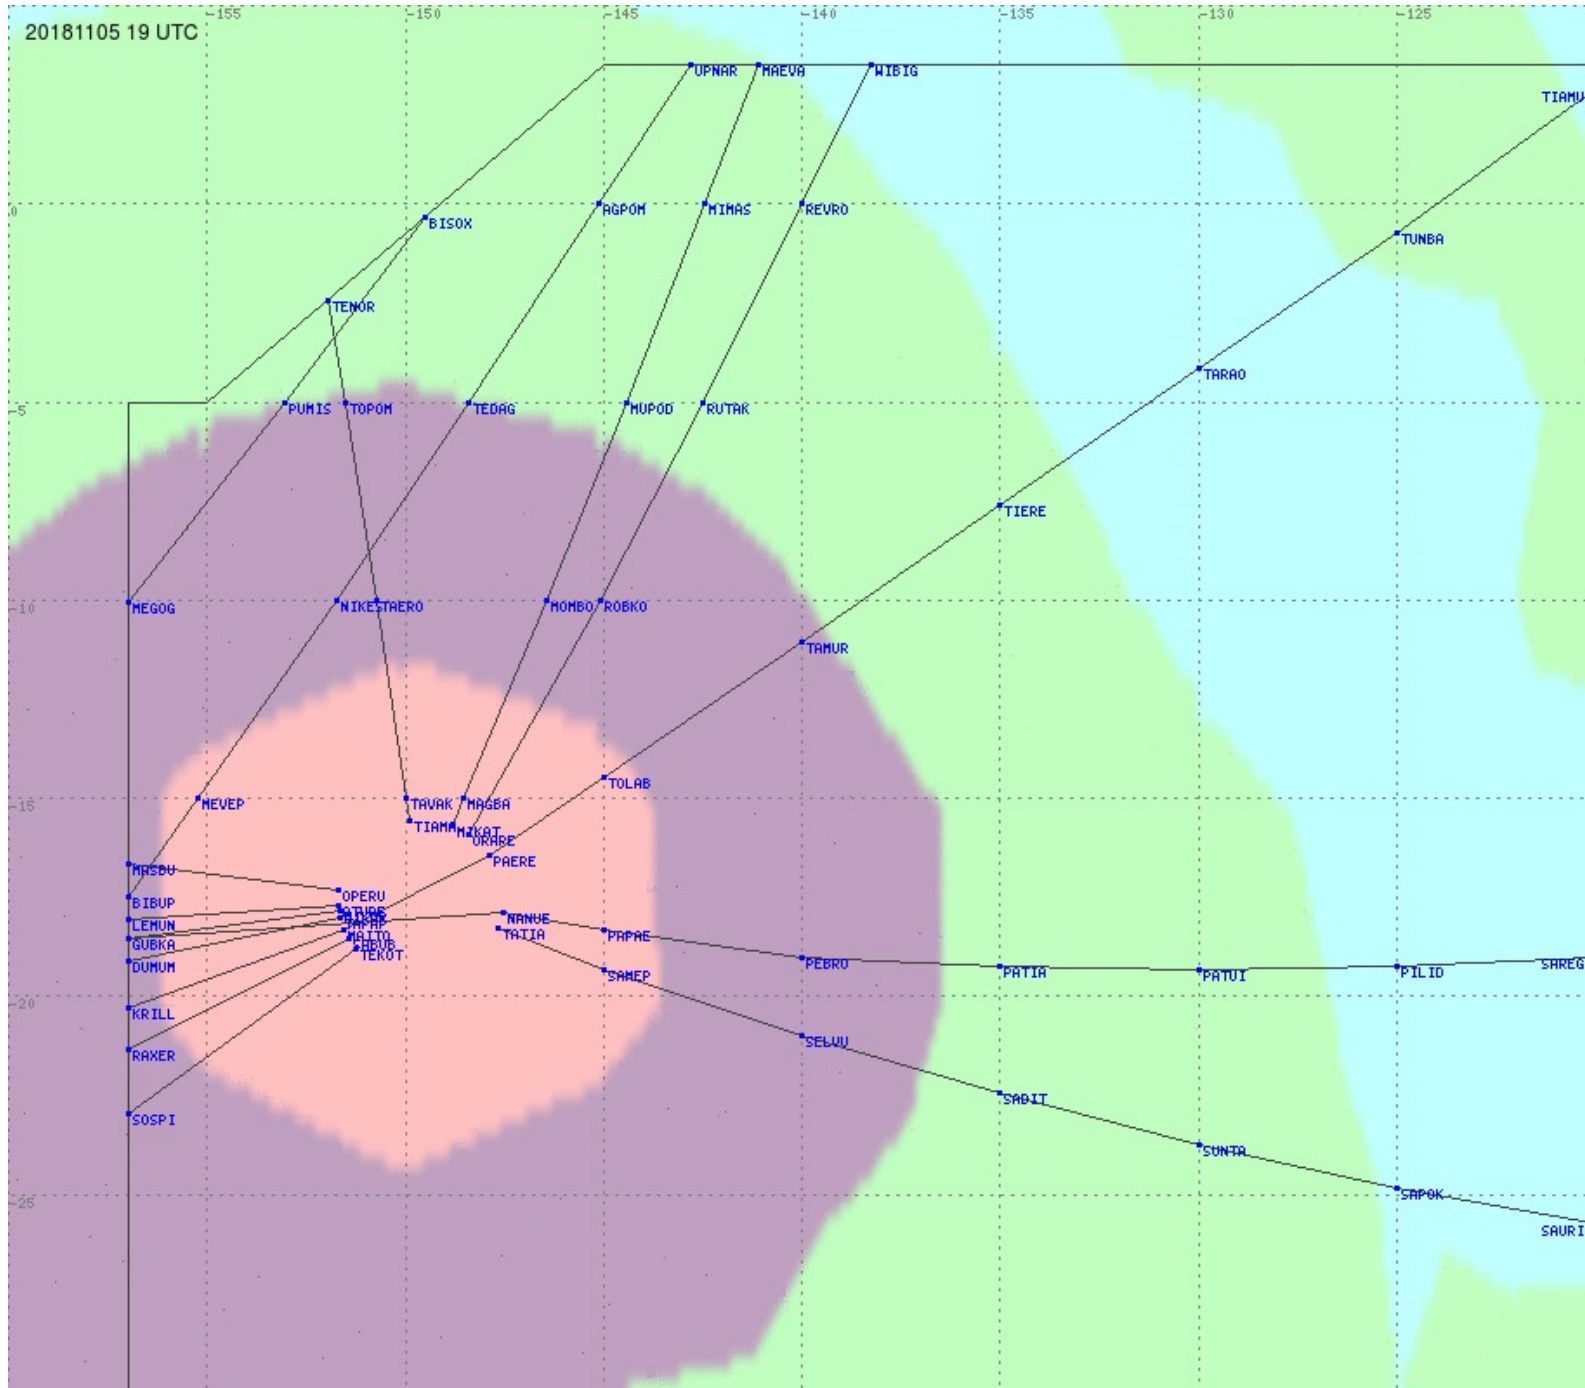

Tahiti FIR - HF Propag - 20181105

2.8 MHz 3.5 MHz 5.6 MHz 8.9 MHz 13.3 MHz 17.9 MHz None