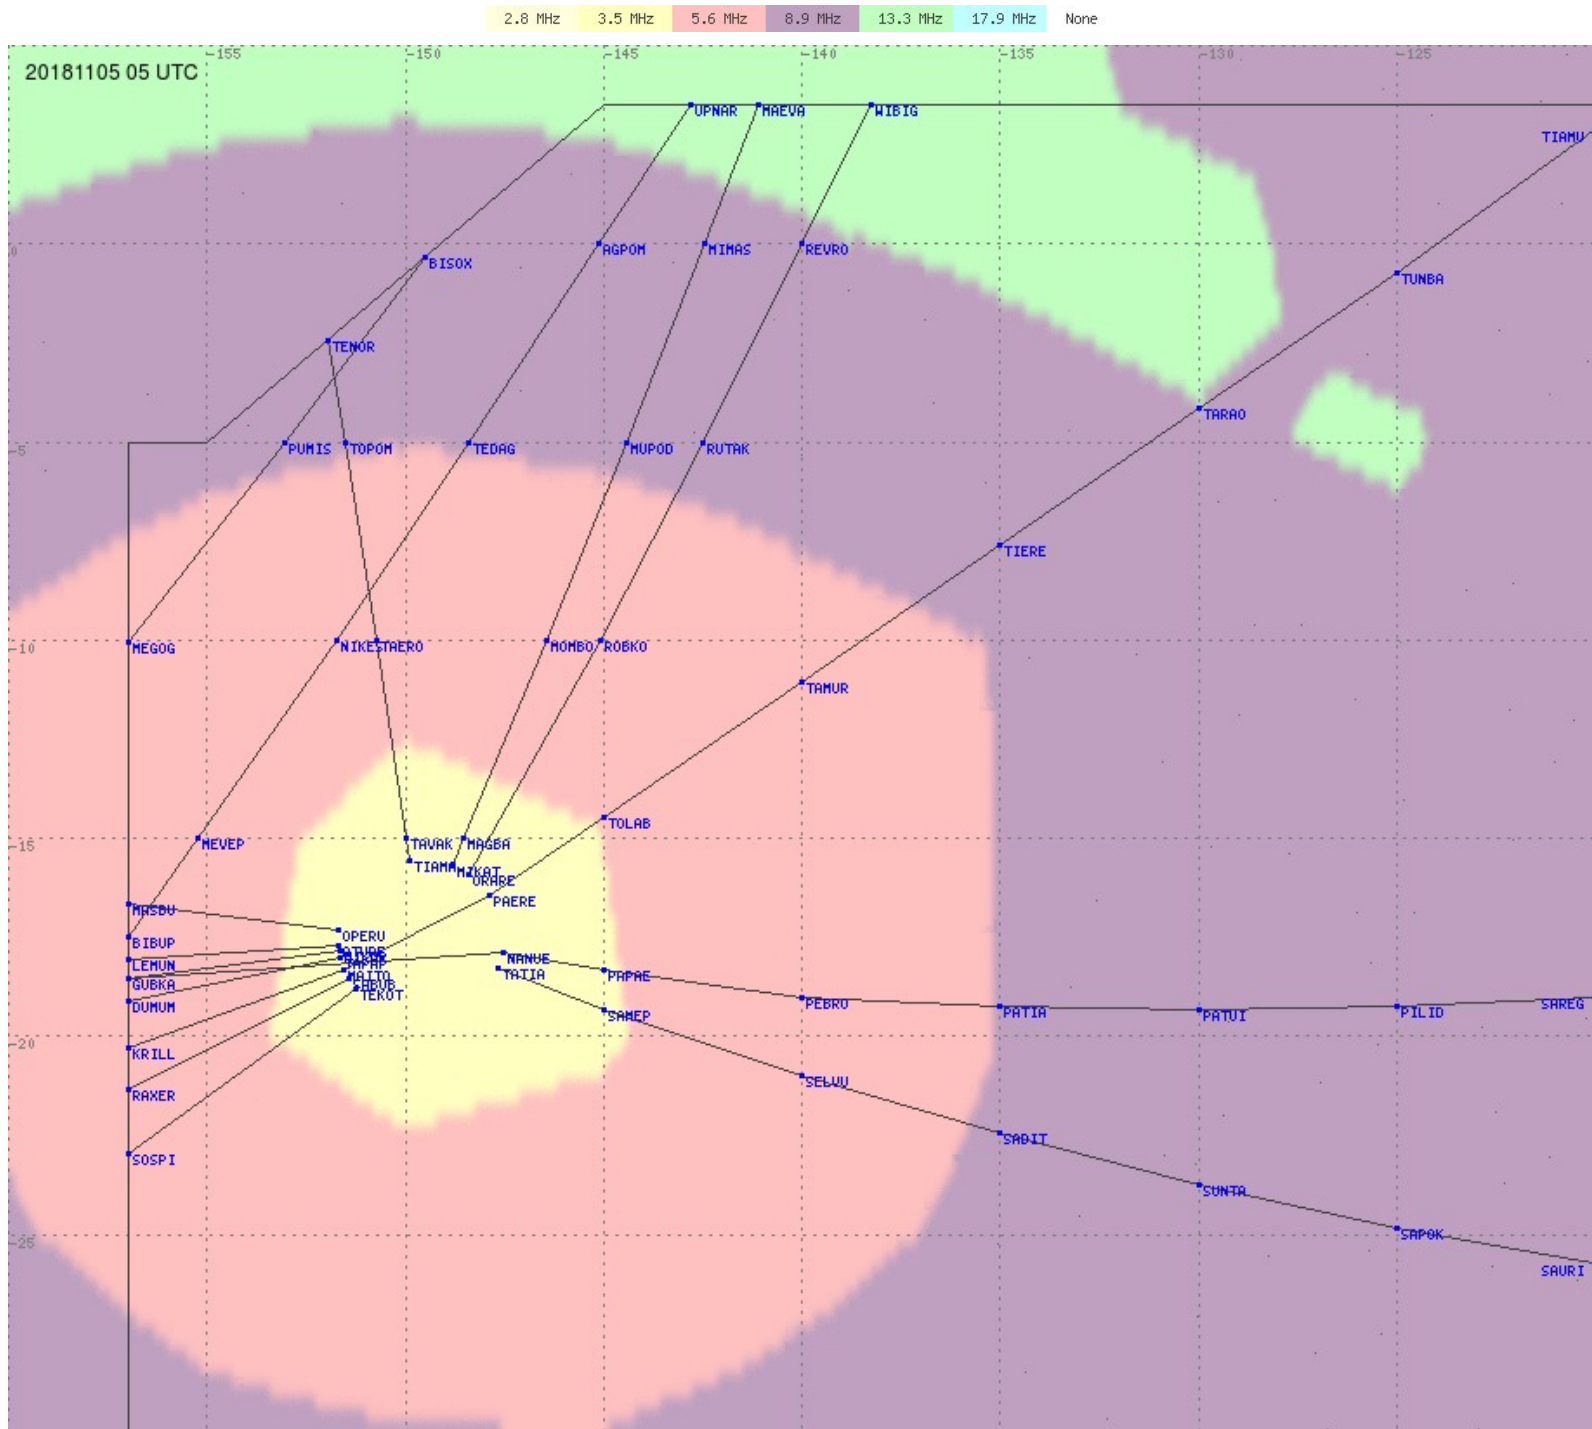

Tahiti FIR - HF Propag - 20181105