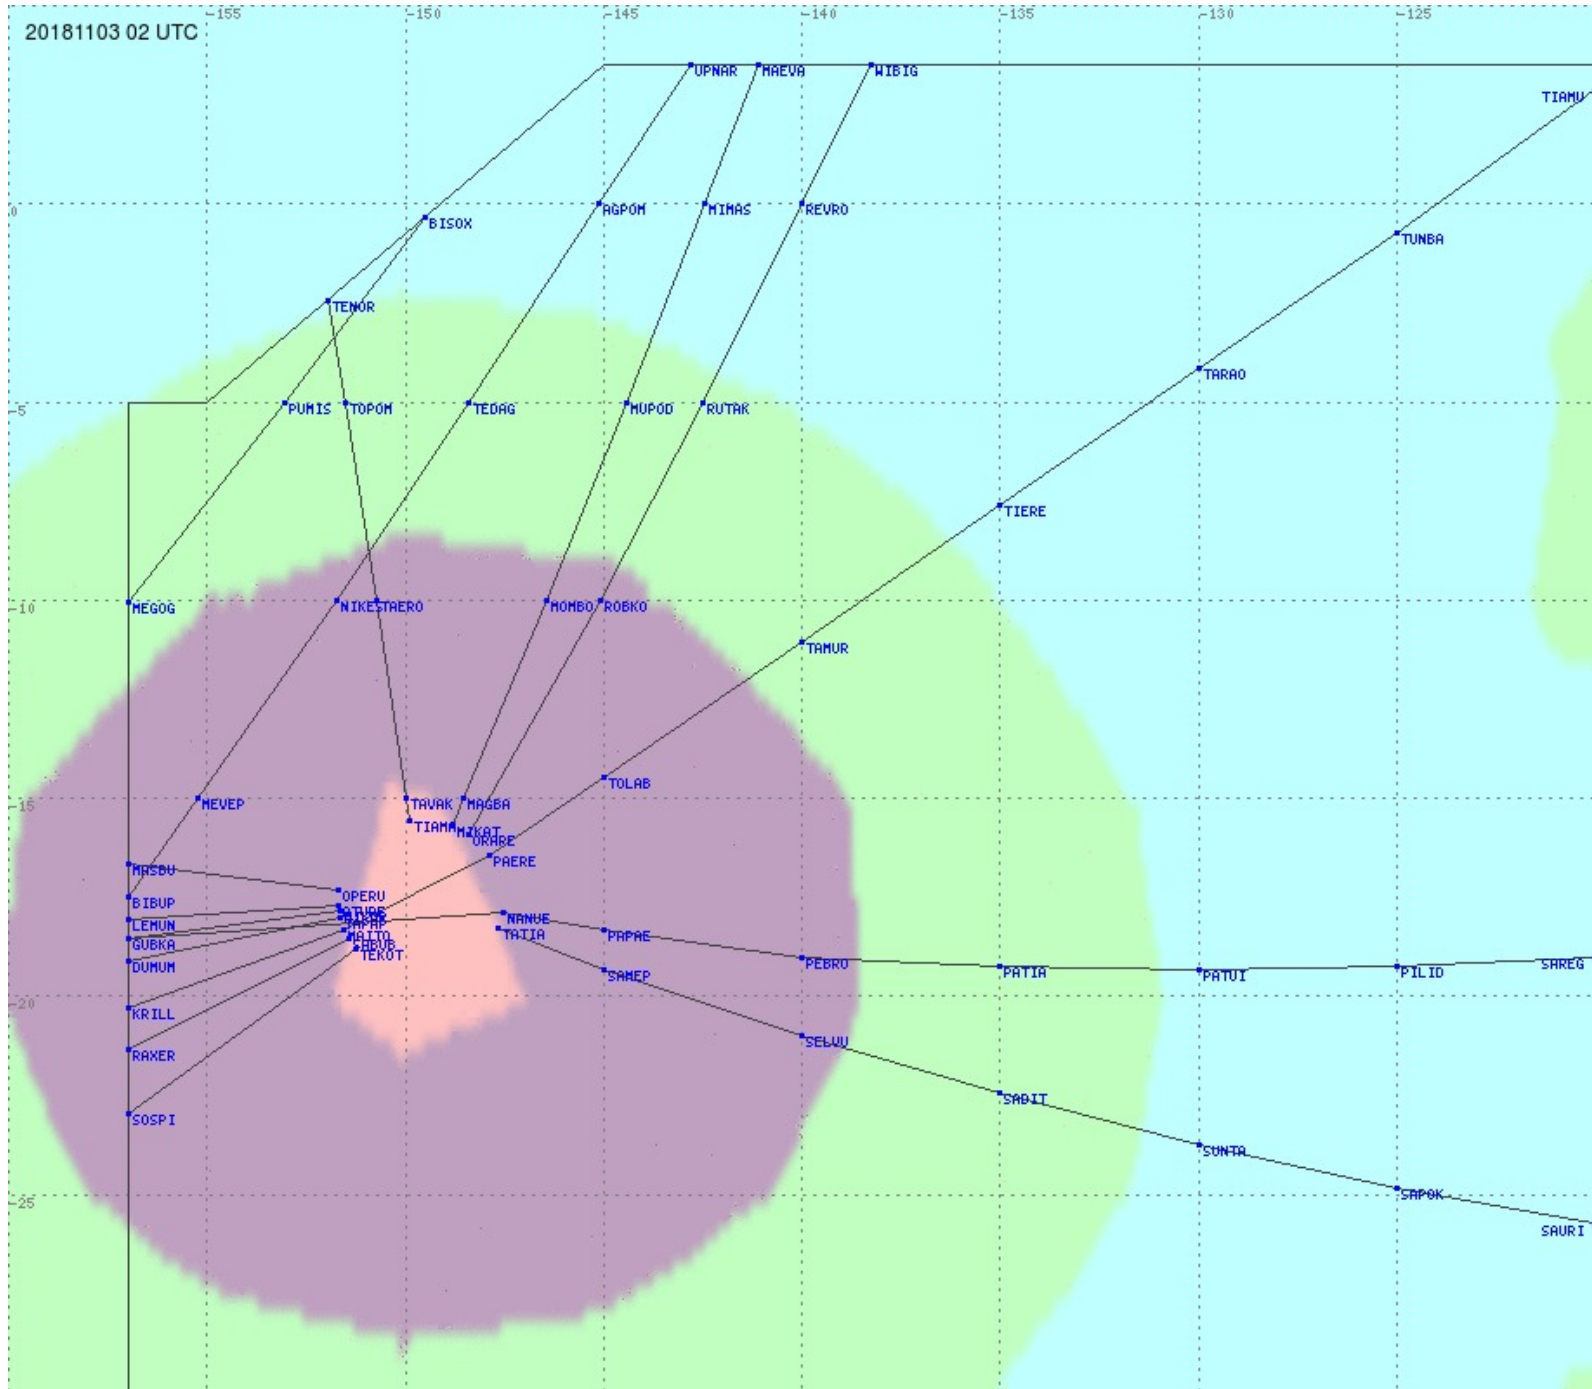

Tahiti FIR - HF Propag - 20181103

2.8 MHz 3.5 MHz 5.6 MHz 8.9 MHz 13.3 MHz 17.9 MHz None

Tahiti FIR - HF Propag - 20181103

2.8 MHz 3.5 MHz 5.6 MHz 8.9 MHz 13.3 MHz 17.9 MHz None

Tahiti FIR - HF Propag - 20181103

2.8 MHz 3.5 MHz 5.6 MHz 8.9 MHz 13.3 MHz 17.9 MHz None

Tahiti FIR - HF Propag - 20181103

2.8 MHz 3.5 MHz 5.6 MHz 8.9 MHz 13.3 MHz 17.9 MHz None

Tahiti FIR - HF Propag - 20181103

2.8 MHz 3.5 MHz 5.6 MHz 8.9 MHz 13.3 MHz 17.9 MHz None