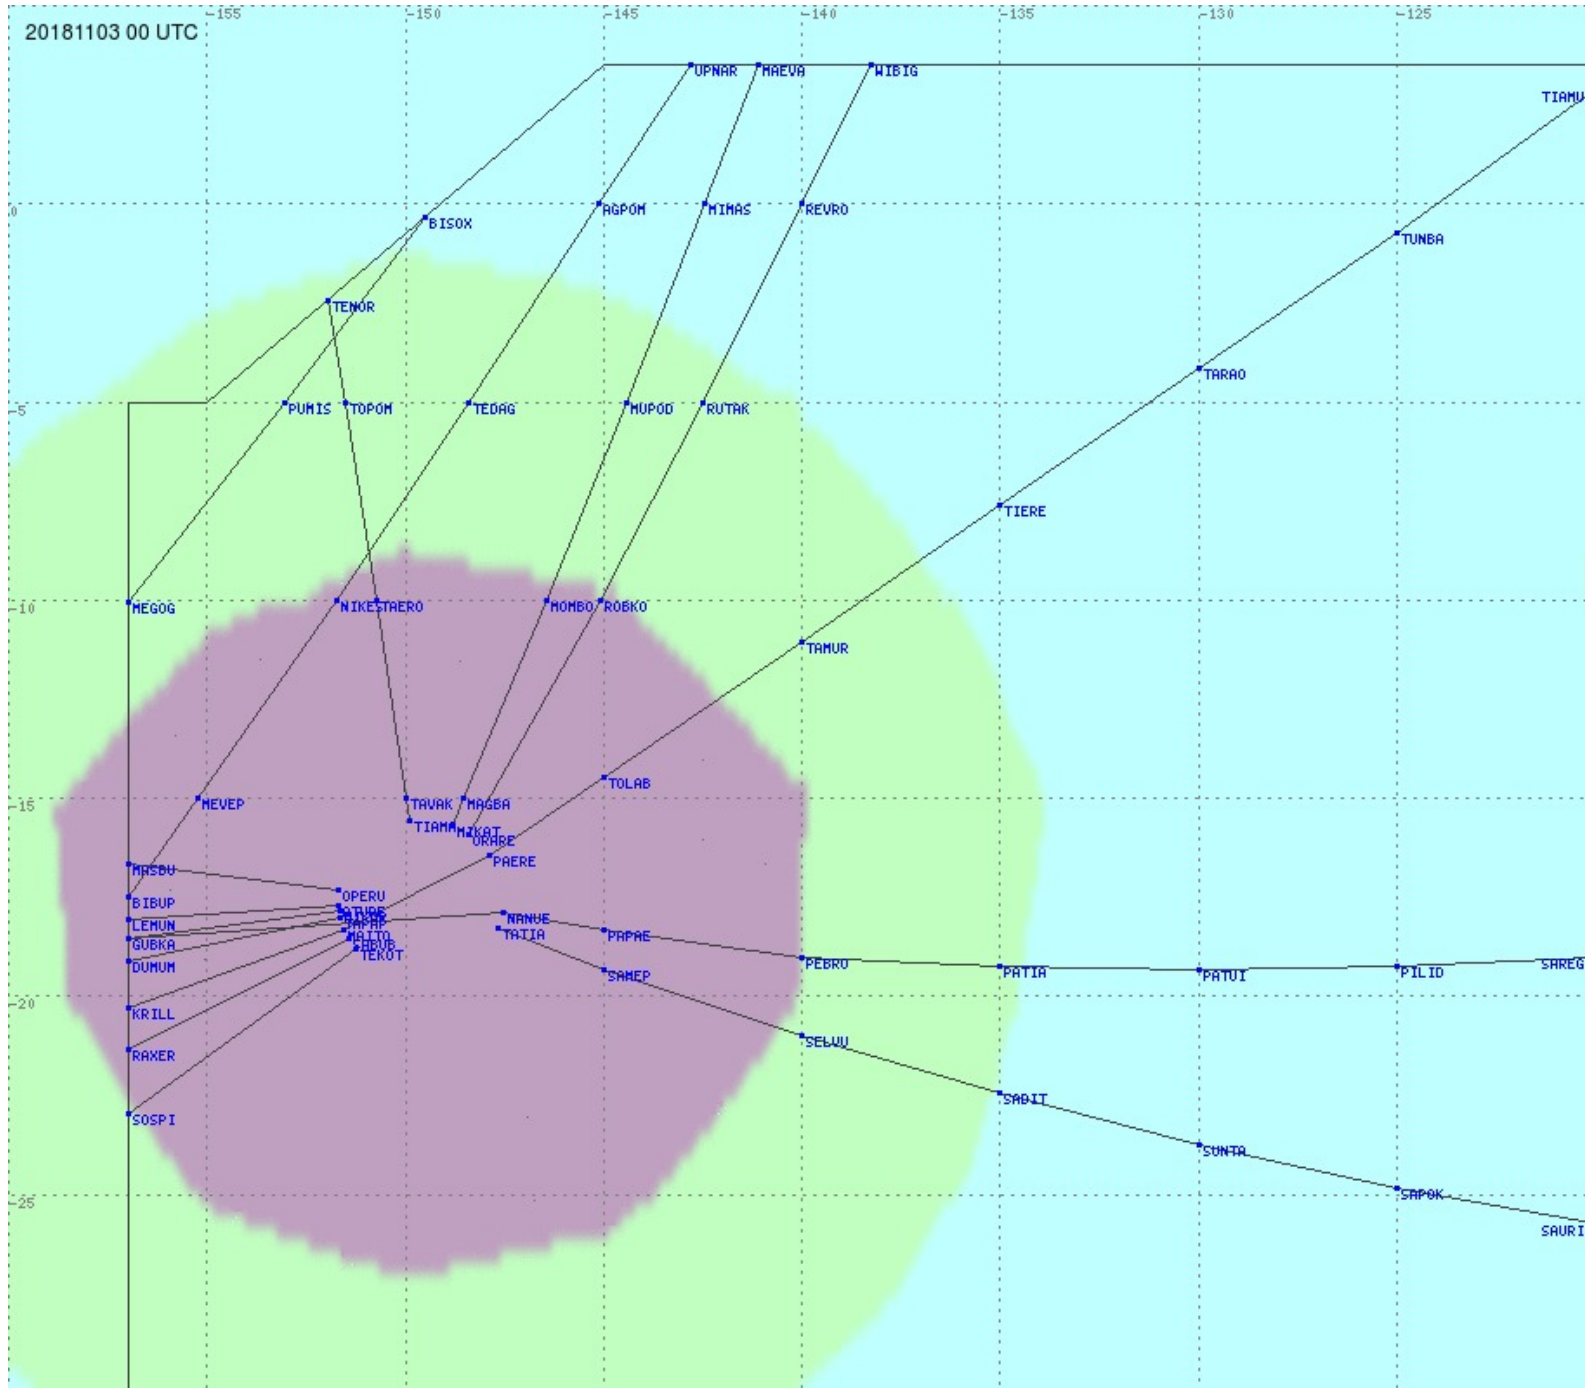

Tahiti FIR - HF Propag - 20181103

2.8 MHz 3.5 MHz 5.6 MHz 8.9 MHz 13.3 MHz 17.9 MHz None

Tahiti FIR - HF Propag - 20181103

2.8 MHz 3.5 MHz 5.6 MHz 8.9 MHz 13.3 MHz 17.9 MHz None

Tahiti FIR - HF Propag - 20181103

2.8 MHz 3.5 MHz 5.6 MHz 8.9 MHz 13.3 MHz 17.9 MHz None

Tahiti FIR - HF Propag - 20181103

2.8 MHz 3.5 MHz 5.6 MHz 8.9 MHz 13.3 MHz 17.9 MHz None

Tahiti FIR - HF Propag - 20181103

2.8 MHz 3.5 MHz 5.6 MHz 8.9 MHz 13.3 MHz 17.9 MHz None