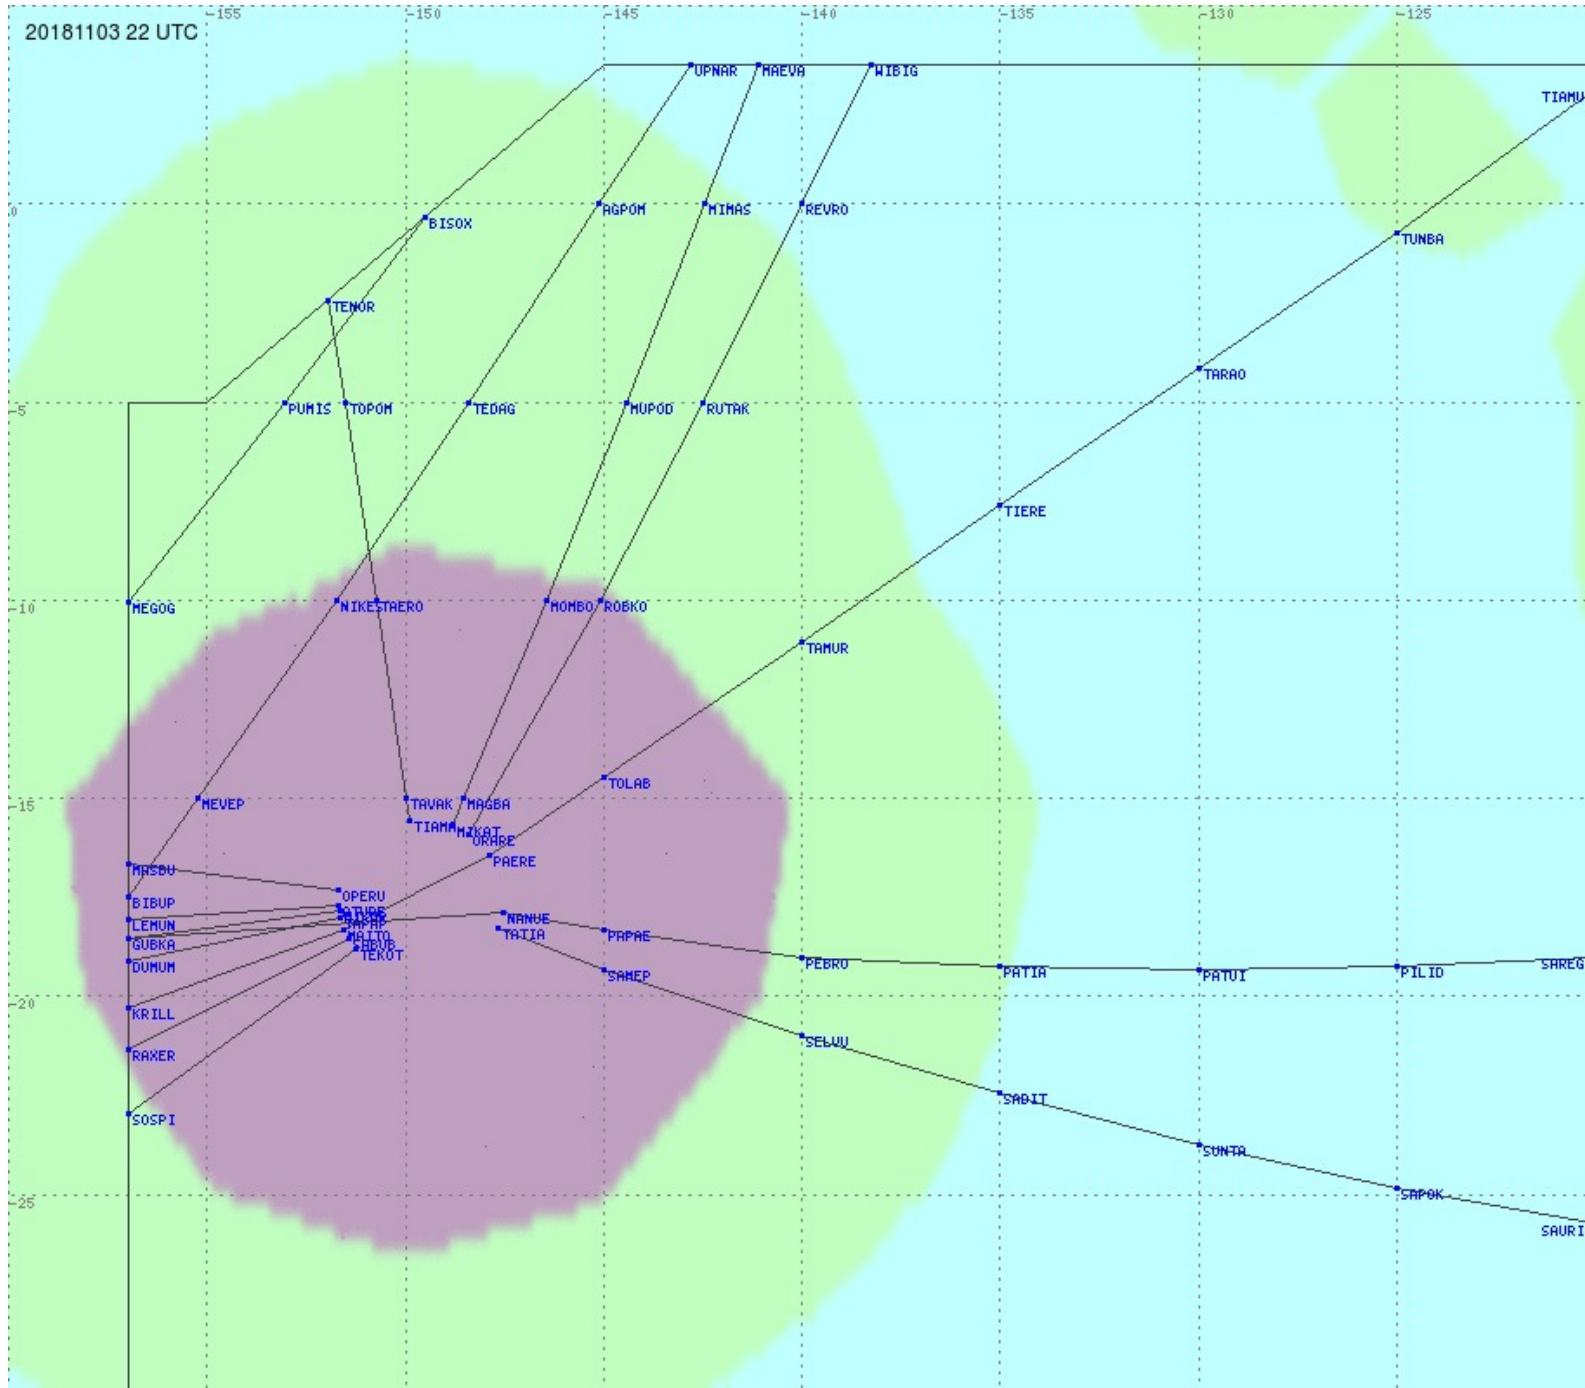

Tahiti FIR - HF Propag - 20181103

2.8 MHz 3.5 MHz 5.6 MHz 8.9 MHz 13.3 MHz 17.9 MHz None

Tahiti FIR - HF Propag - 20181103

2.8 MHz 3.5 MHz 5.6 MHz 8.9 MHz 13.3 MHz 17.9 MHz None

Tahiti FIR - HF Propag - 20181103

Tahiti FIR - HF Propag - 20181103

Tahiti FIR - HF Propag - 20181103

2.8 MHz 3.5 MHz 5.6 MHz 8.9 MHz 13.3 MHz 17.9 MHz None

Tahiti FIR - HF Propag - 20181103

2.8 MHz 3.5 MHz 5.6 MHz 8.9 MHz 13.3 MHz 17.9 MHz None

2.8 MHz 3.5 MHz 5.6 MHz 8.9 MHz 13.3 MHz 17.9 MHz None

Tahiti FIR - HF Propag - 20181103

2.8 MHz 3.5 MHz 5.6 MHz 8.9 MHz 13.3 MHz 17.9 MHz None