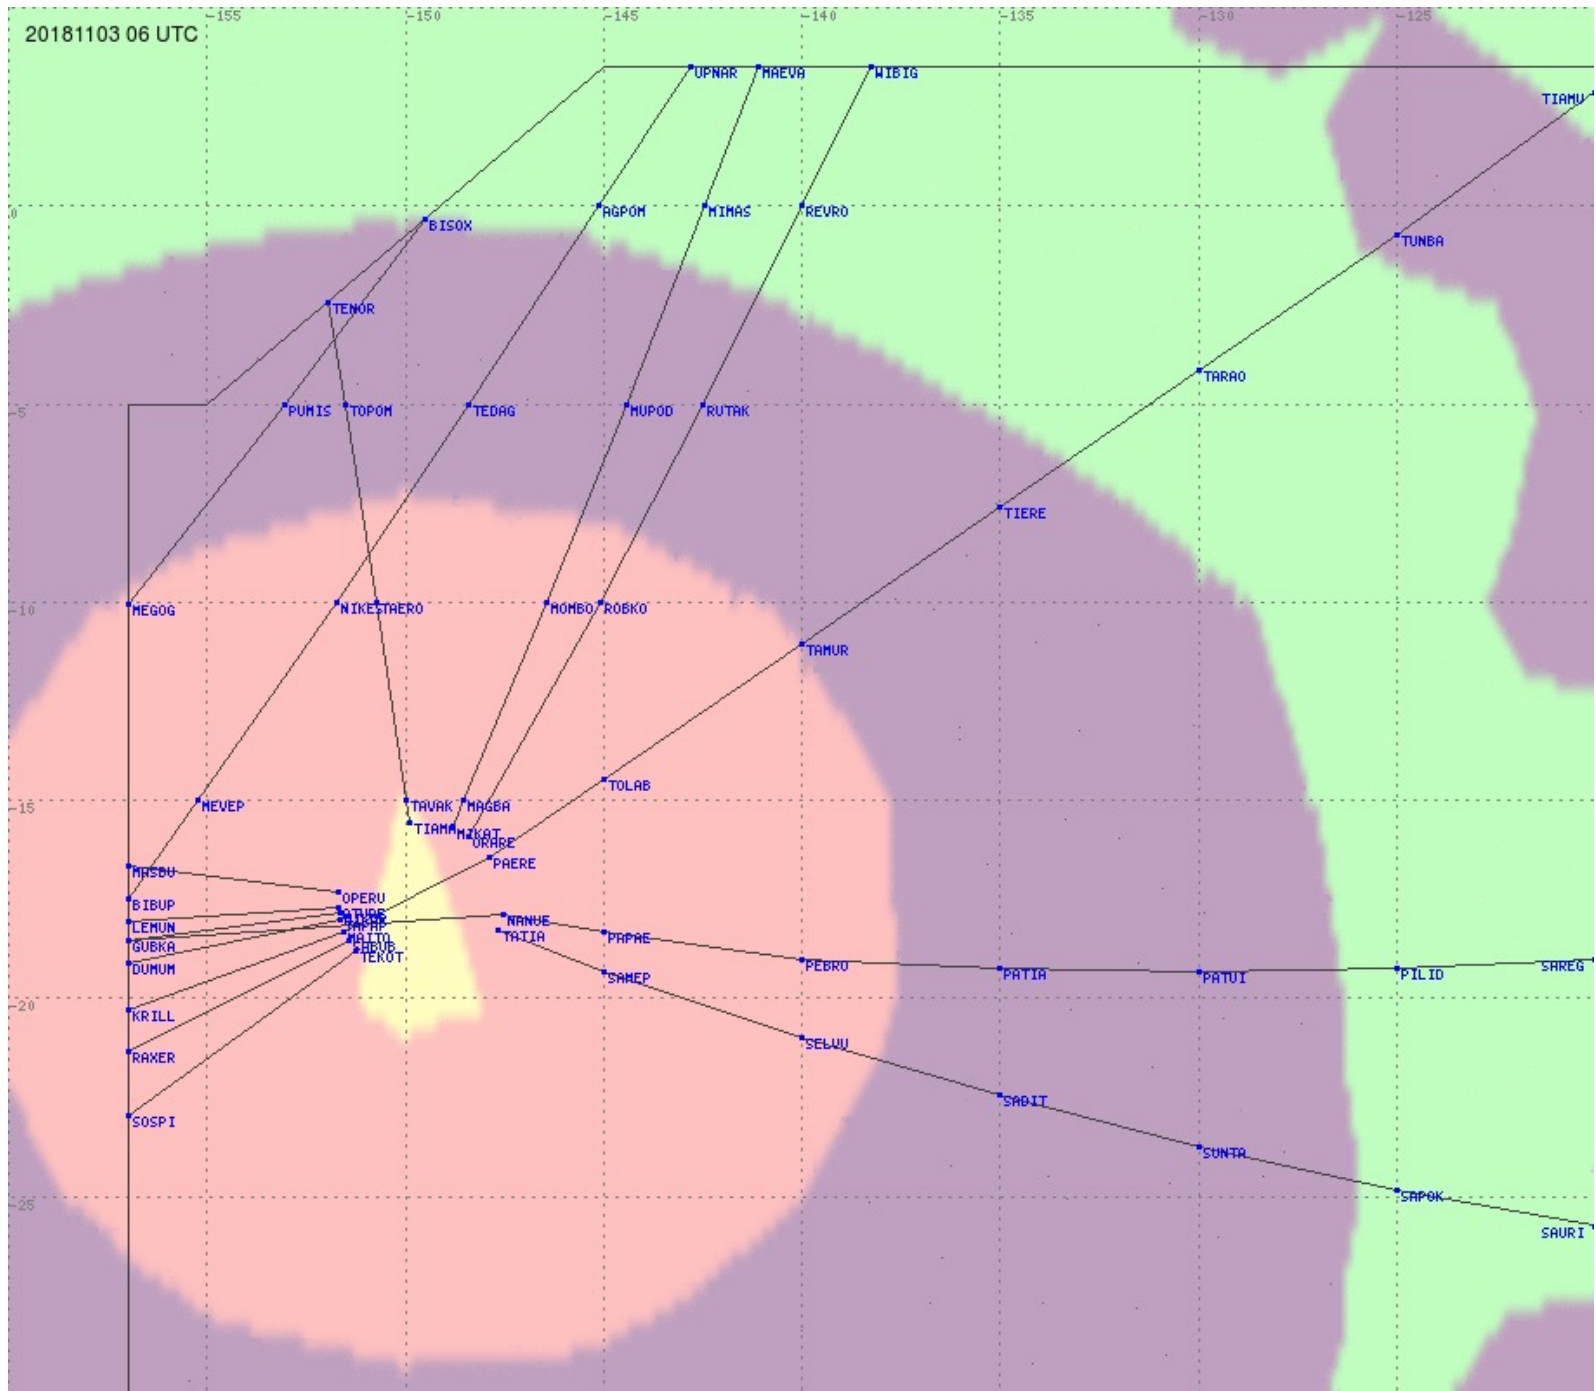

Tahiti FIR - HF Propag - 20181103

2.8 MHz 3.5 MHz 5.6 MHz 8.9 MHz 13.3 MHz 17.9 MHz None

Tahiti FIR - HF Propag - 20181103

2.8 MHz 3.5 MHz 5.6 MHz 8.9 MHz 13.3 MHz 17.9 MHz None

Tahiti FIR - HF Propag - 20181103

2.8 MHz 3.5 MHz 5.6 MHz 8.9 MHz 13.3 MHz 17.9 MHz None

Tahiti FIR - HF Propag - 20181103

2.8 MHz 3.5 MHz 5.6 MHz 8.9 MHz 13.3 MHz 17.9 MHz None

Tahiti FIR - HF Propag - 20181103

2.8 MHz 3.5 MHz 5.6 MHz 8.9 MHz 13.3 MHz 17.9 MHz None