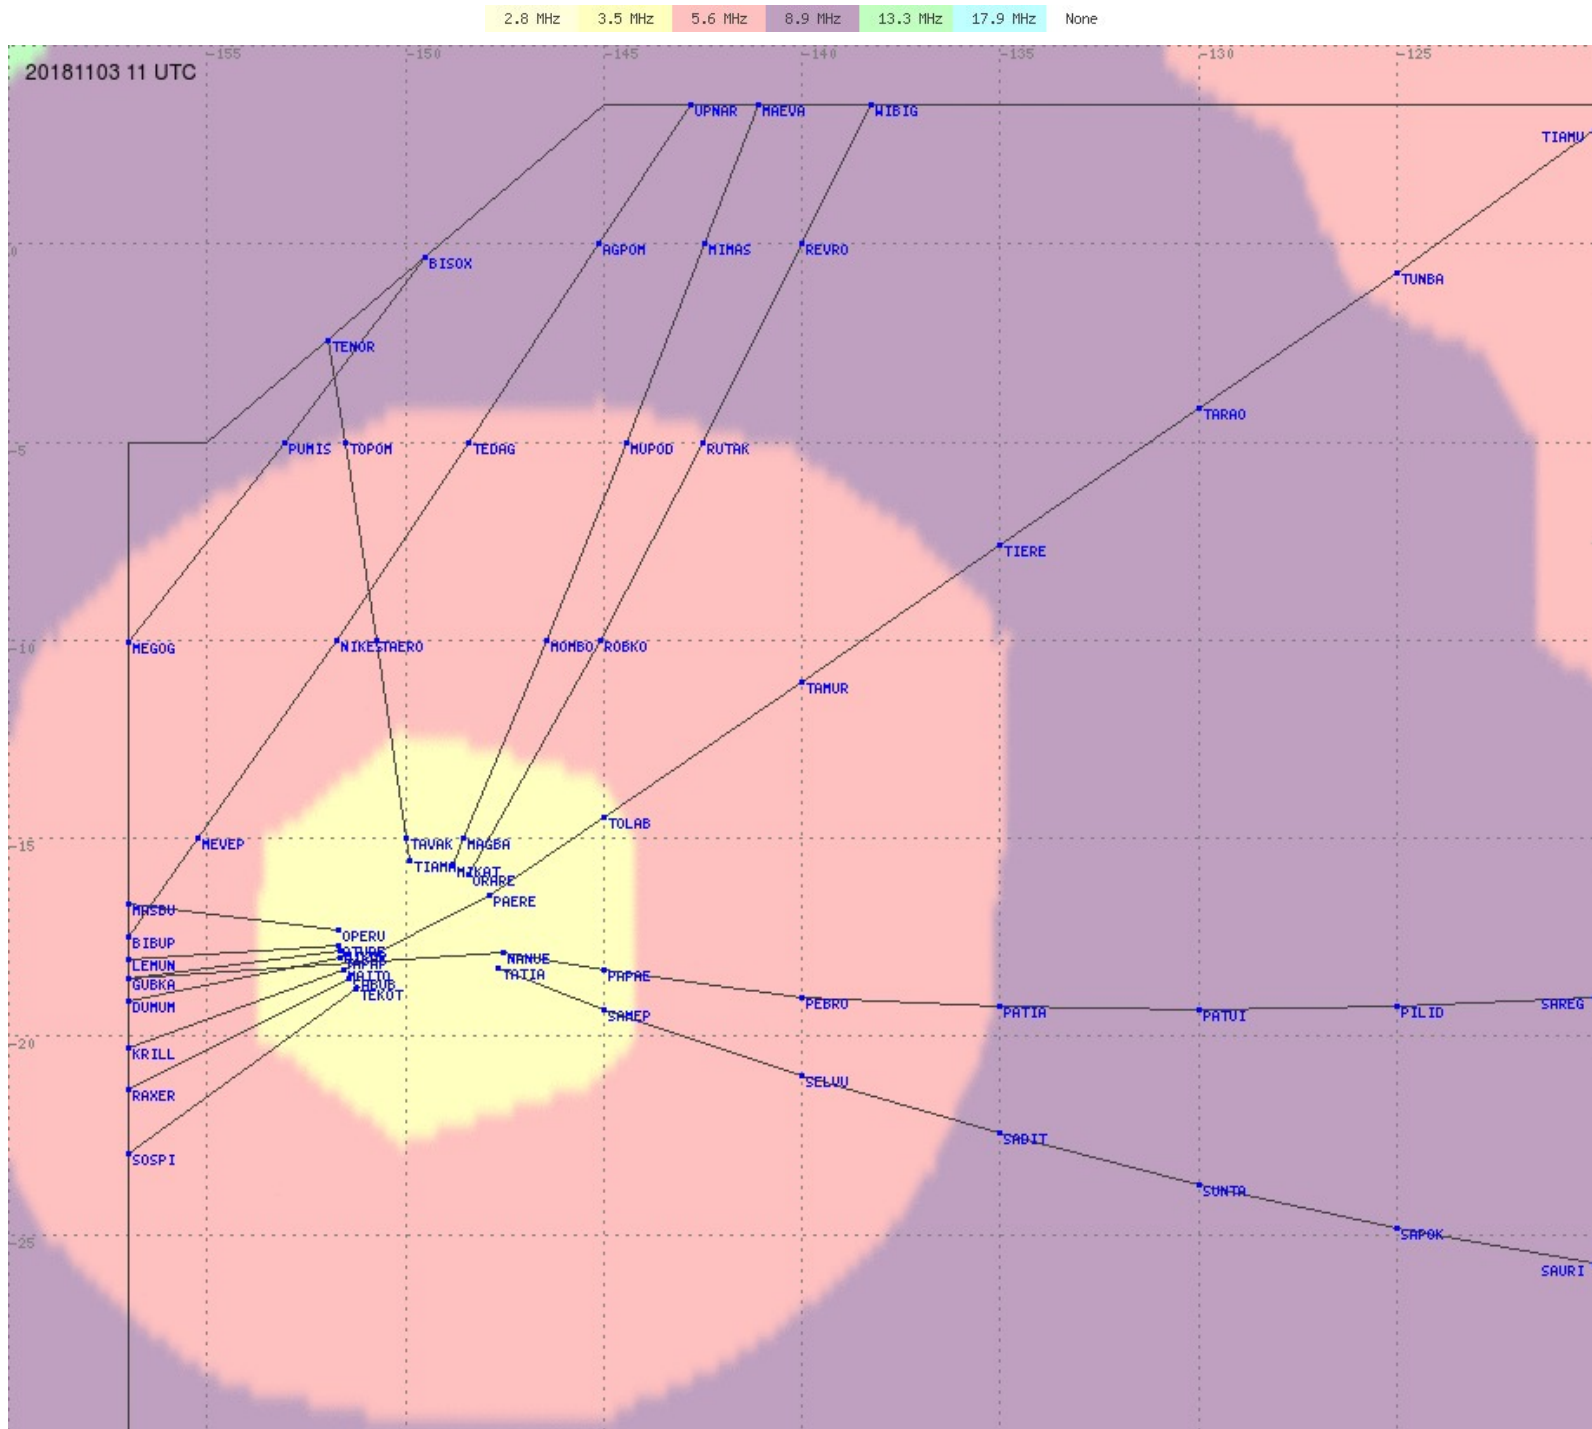

Tahiti FIR - HF Propag - 20181103