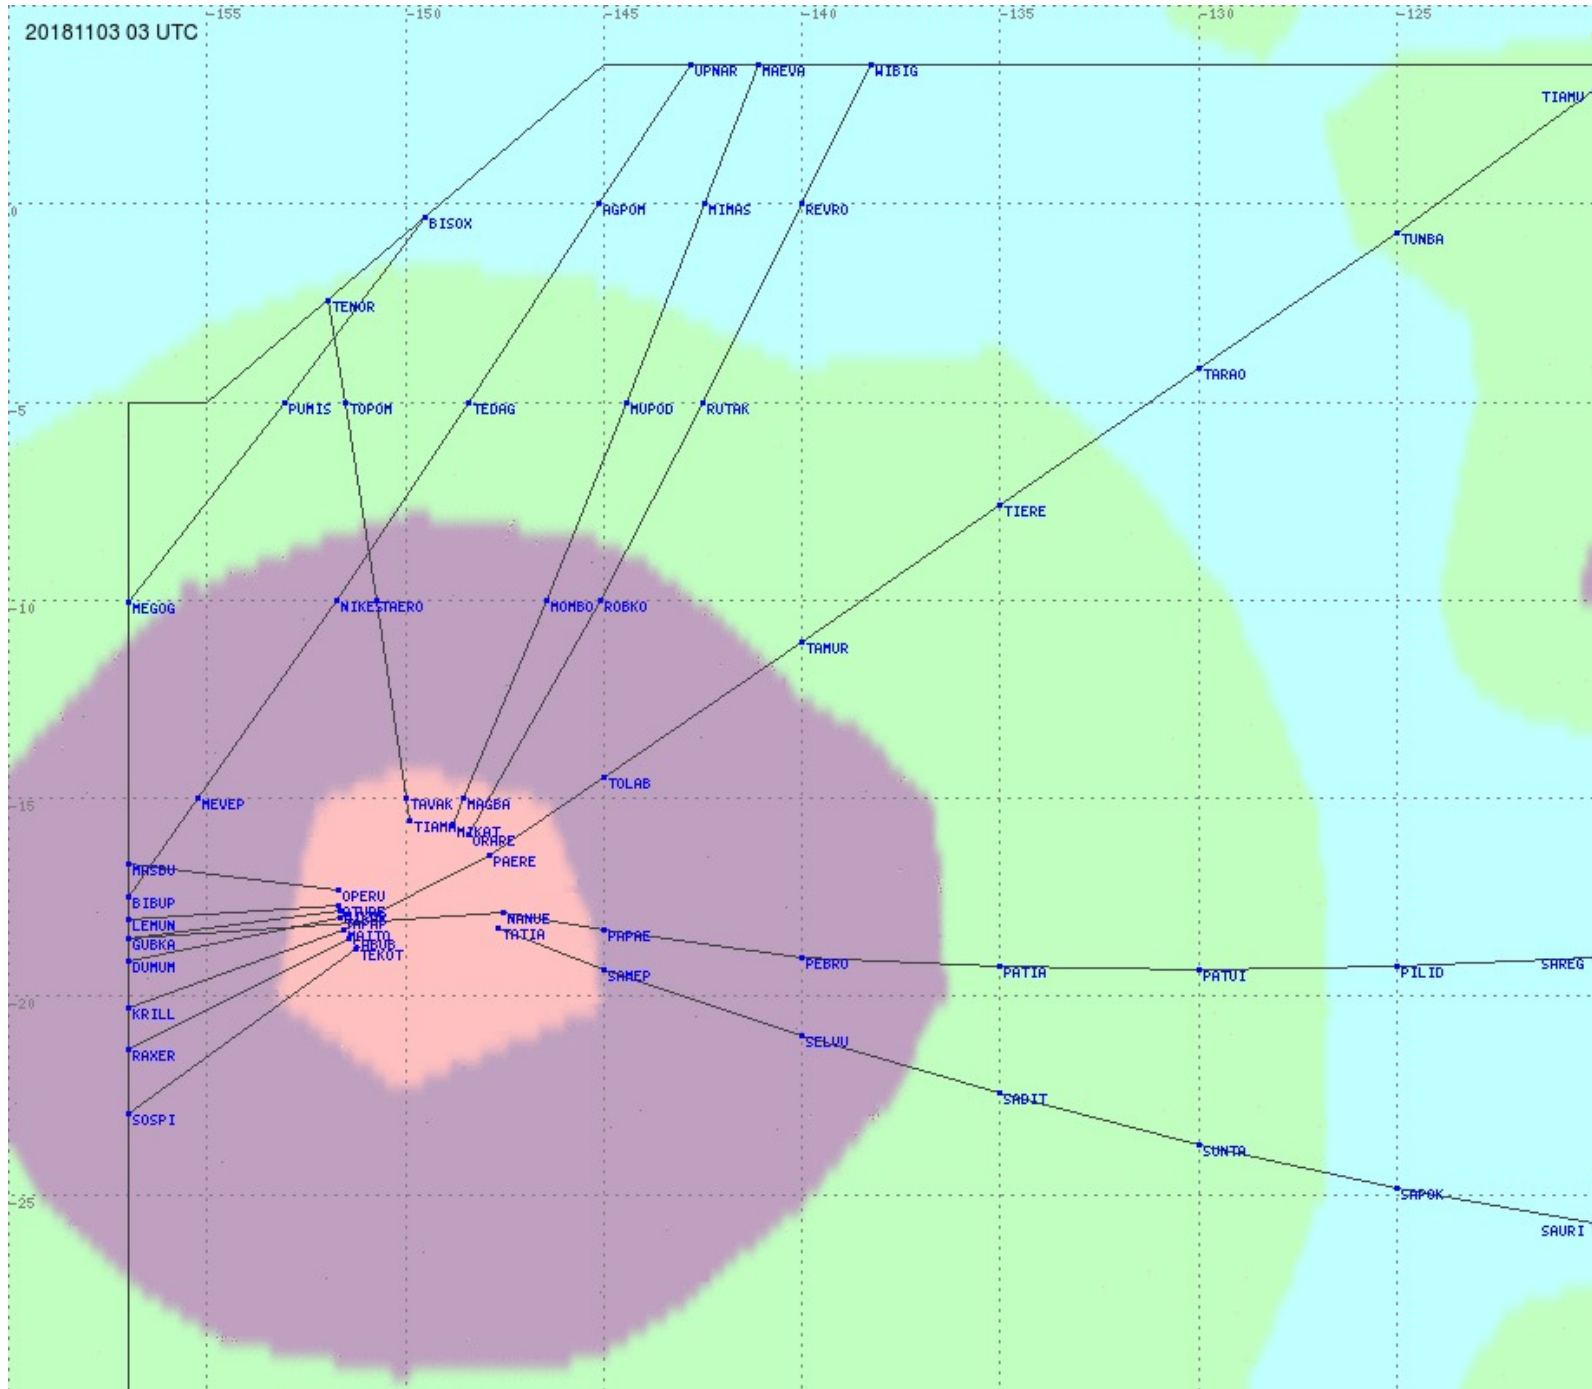

Tahiti FIR - HF Propag - 20181103

2.8 MHz 3.5 MHz 5.6 MHz 8.9 MHz 13.3 MHz 17.9 MHz None

Tahiti FIR - HF Propag - 20181103

2.8 MHz 3.5 MHz 5.6 MHz 8.9 MHz 13.3 MHz 17.9 MHz None

Tahiti FIR - HF Propag - 20181103

2.8 MHz 3.5 MHz 5.6 MHz 8.9 MHz 13.3 MHz 17.9 MHz None

Tahiti FIR - HF Propag - 20181103

2.8 MHz 3.5 MHz 5.6 MHz 8.9 MHz 13.3 MHz 17.9 MHz None

Tahiti FIR - HF Propag - 20181103

2.8 MHz 3.5 MHz 5.6 MHz 8.9 MHz 13.3 MHz 17.9 MHz None