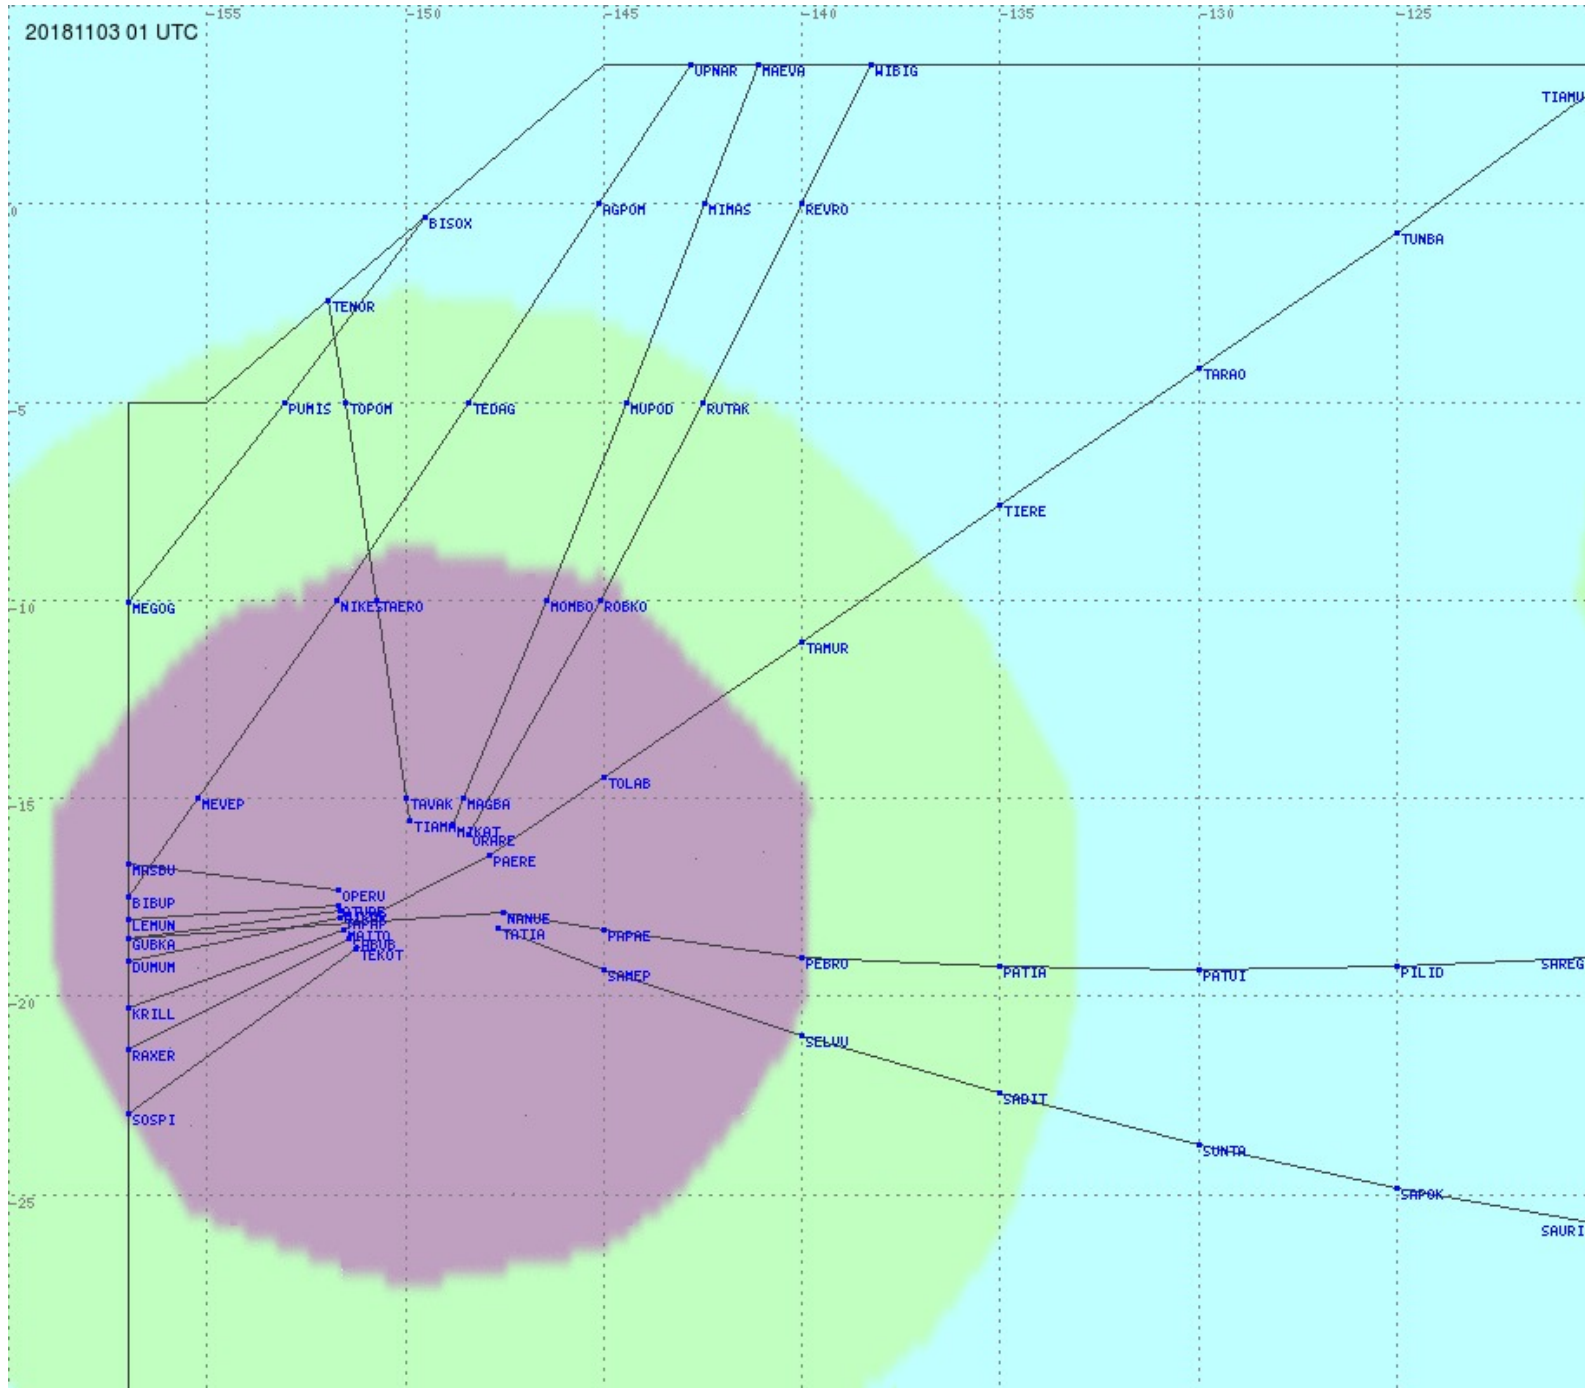

Tahiti FIR - HF Propag - 20181103

2.8 MHz 3.5 MHz 5.6 MHz 8.9 MHz 13.3 MHz 17.9 MHz None

Tahiti FIR - HF Propag - 20181103

2.8 MHz 3.5 MHz 5.6 MHz 8.9 MHz 13.3 MHz 17.9 MHz None

Tahiti FIR - HF Propag - 20181103

2.8 MHz 3.5 MHz 5.6 MHz 8.9 MHz 13.3 MHz 17.9 MHz None

Tahiti FIR - HF Propag - 20181103

2.8 MHz 3.5 MHz 5.6 MHz 8.9 MHz 13.3 MHz 17.9 MHz None

Tahiti FIR - HF Propag - 20181103

2.8 MHz 3.5 MHz 5.6 MHz 8.9 MHz 13.3 MHz 17.9 MHz None