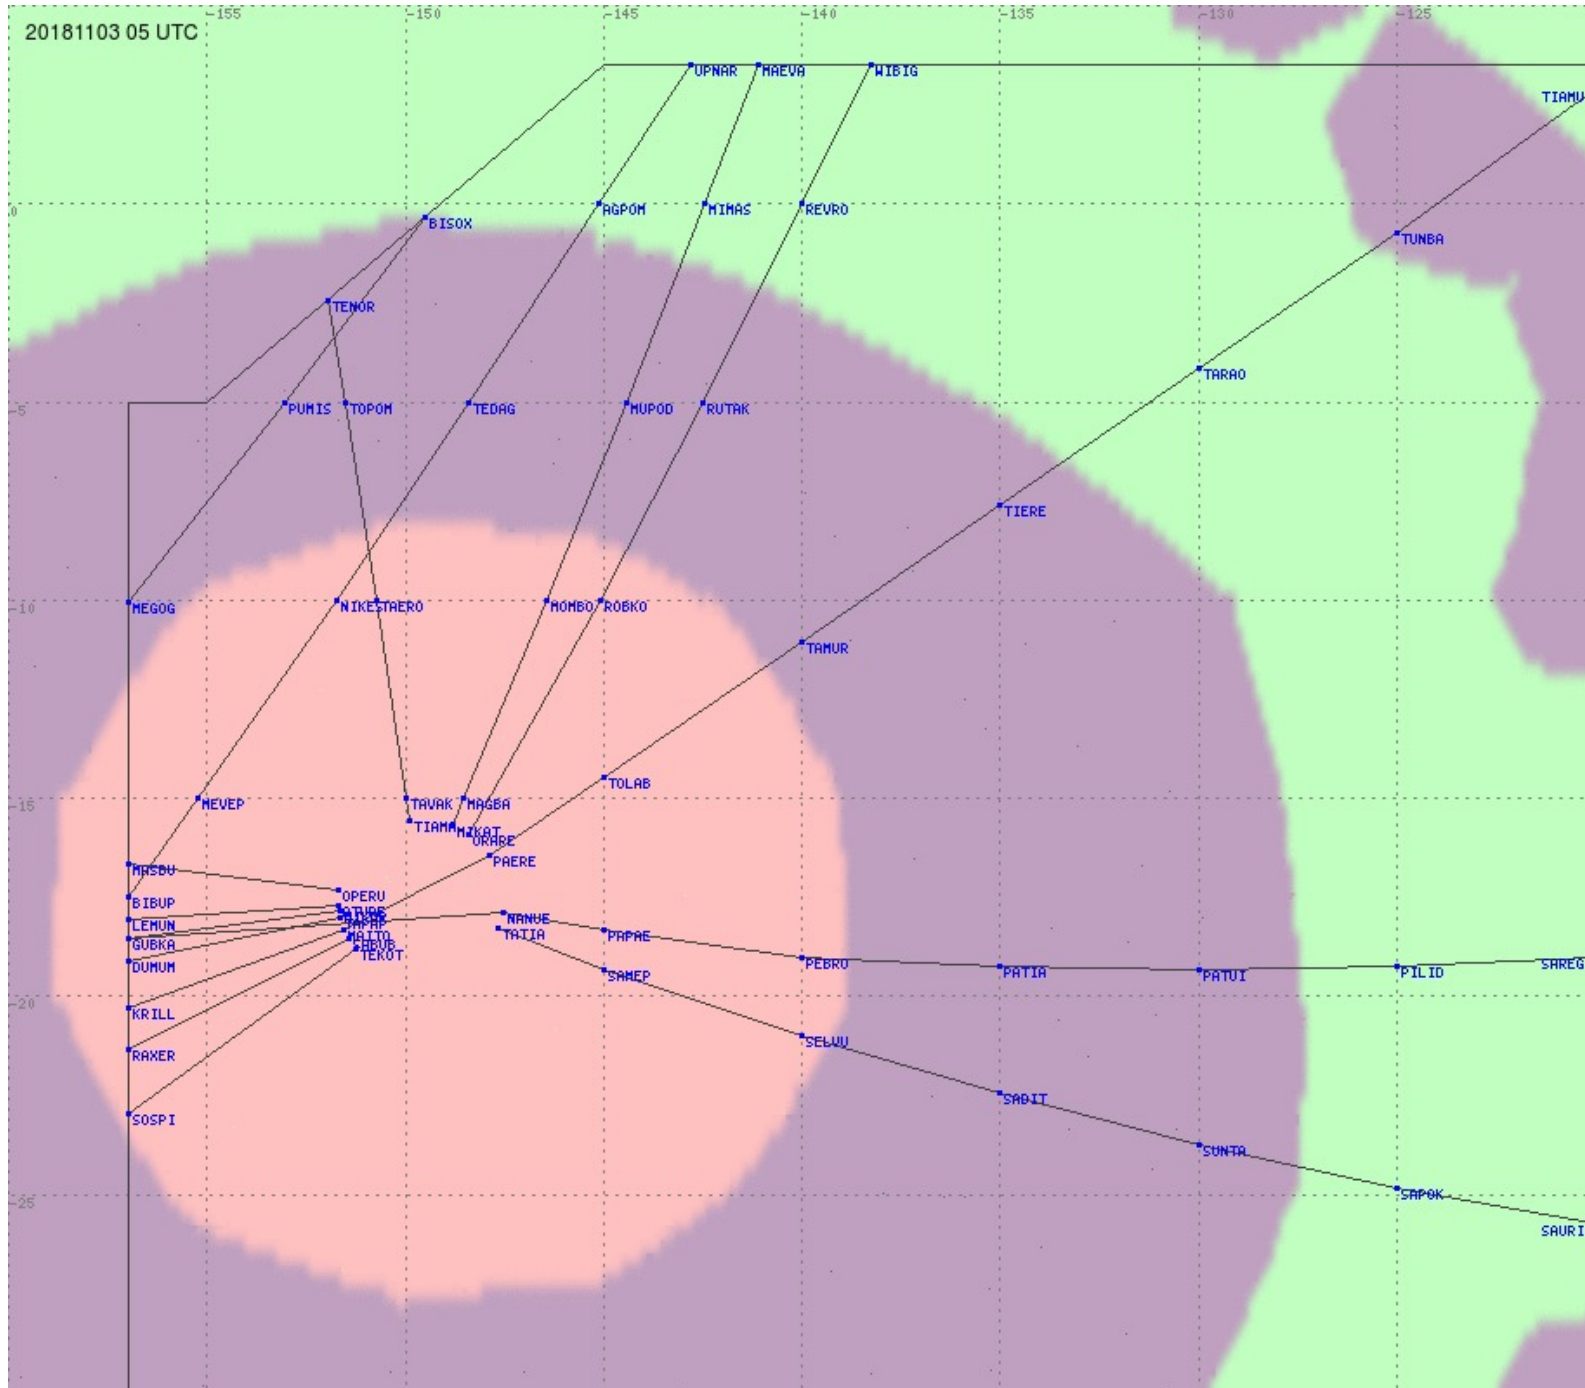

Tahiti FIR - HF Propag - 20181103

2.8 MHz 3.5 MHz 5.6 MHz 8.9 MHz 13.3 MHz 17.9 MHz None

Tahiti FIR - HF Propag - 20181103

2.8 MHz 3.5 MHz 5.6 MHz 8.9 MHz 13.3 MHz 17.9 MHz None

Tahiti FIR - HF Propag - 20181103

2.8 MHz 3.5 MHz 5.6 MHz 8.9 MHz 13.3 MHz 17.9 MHz None

Tahiti FIR - HF Propag - 20181103

2.8 MHz 3.5 MHz 5.6 MHz 8.9 MHz 13.3 MHz 17.9 MHz None

Tahiti FIR - HF Propag - 20181103

2.8 MHz 3.5 MHz 5.6 MHz 8.9 MHz 13.3 MHz 17.9 MHz None