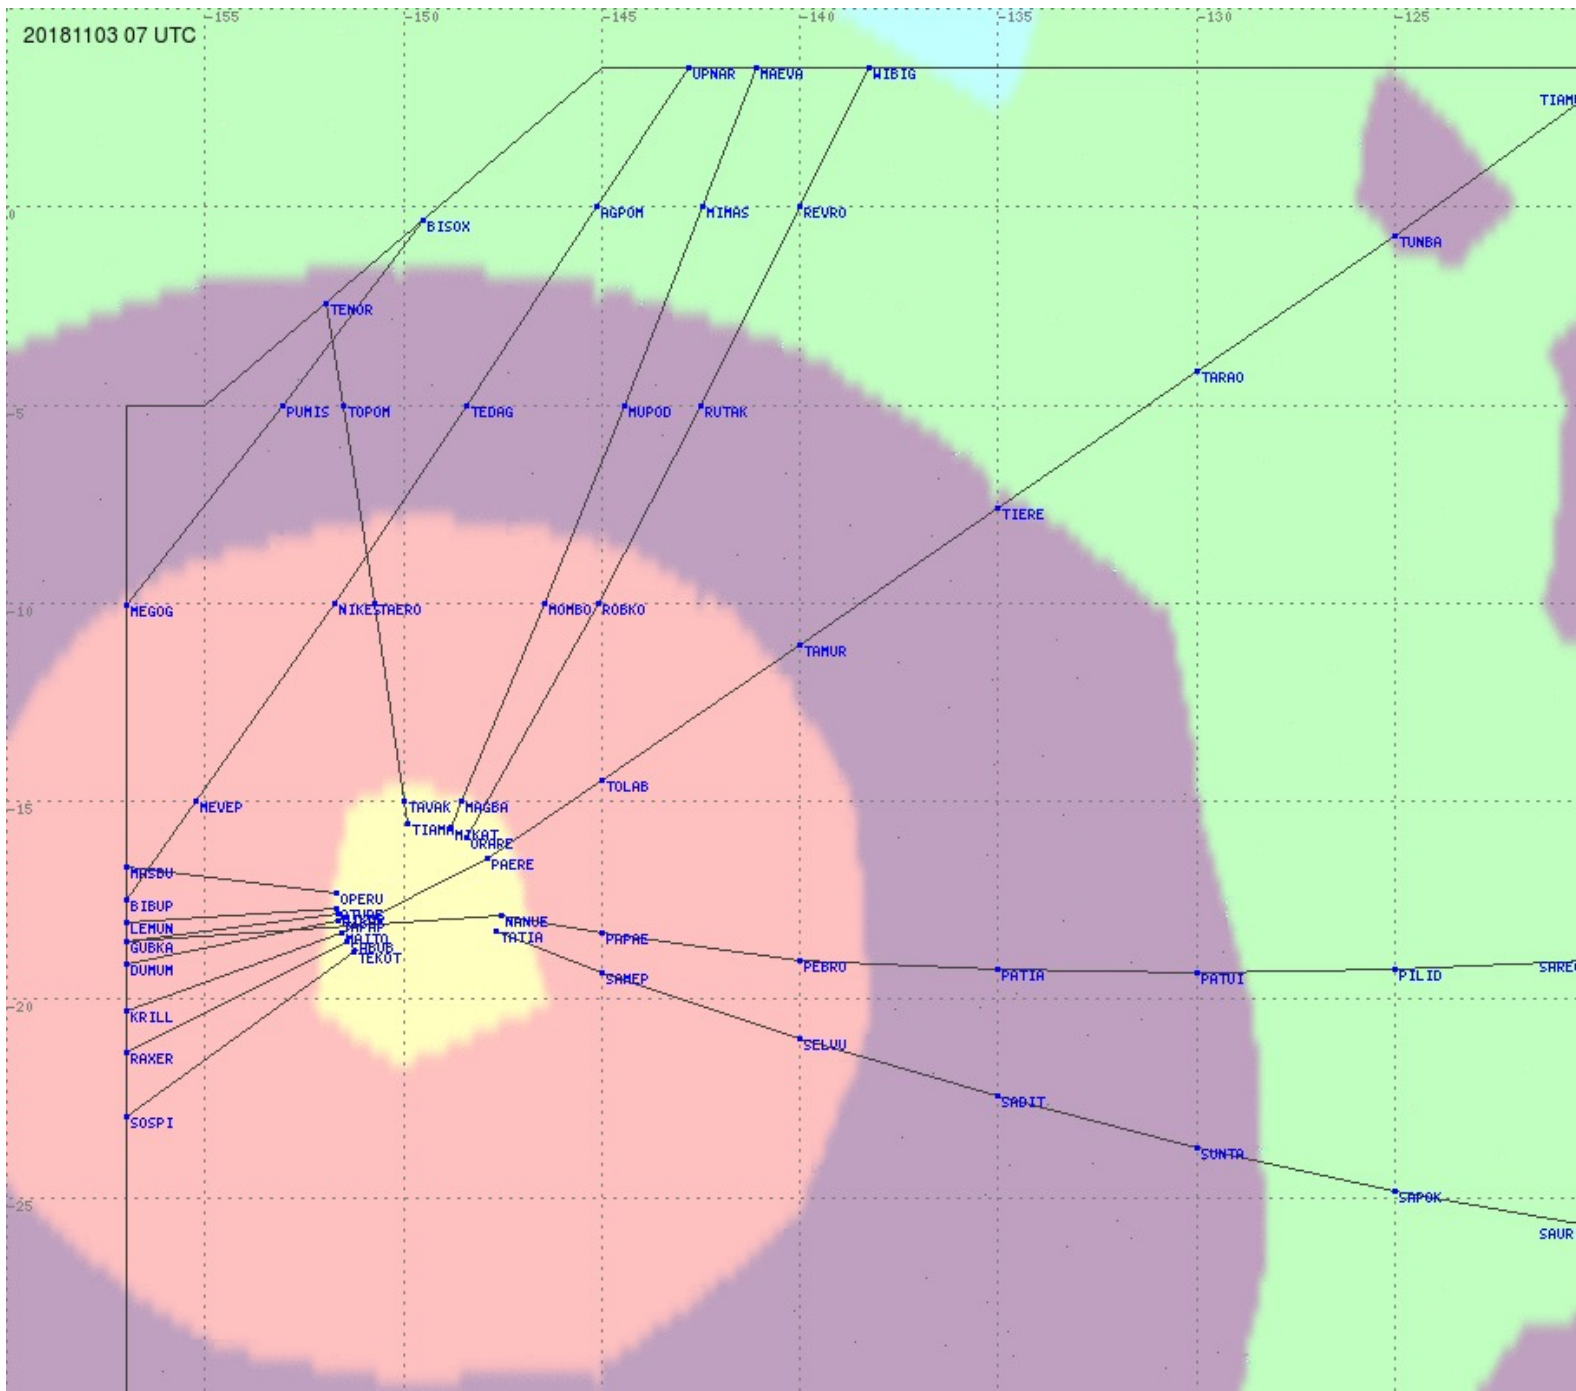

2.8 MHz 3.5 MHz 5.6 MHz 8.9 MHz 13.3 MHz 17.9 MHz None

Tahiti FIR - HF Propag - 20181103

2.8 MHz 3.5 MHz 5.6 MHz 8.9 MHz 13.3 MHz 17.9 MHz None

Tahiti FIR - HF Propag - 20181103

2.8 MHz 3.5 MHz 5.6 MHz 8.9 MHz 13.3 MHz 17.9 MHz None

Tahiti FIR - HF Propag - 20181103

2.8 MHz 3.5 MHz 5.6 MHz 8.9 MHz 13.3 MHz 17.9 MHz None

Tahiti FIR - HF Propag - 20181103

2.8 MHz 3.5 MHz 5.6 MHz 8.9 MHz 13.3 MHz 17.9 MHz None

Tahiti FIR - HF Propag - 20181103