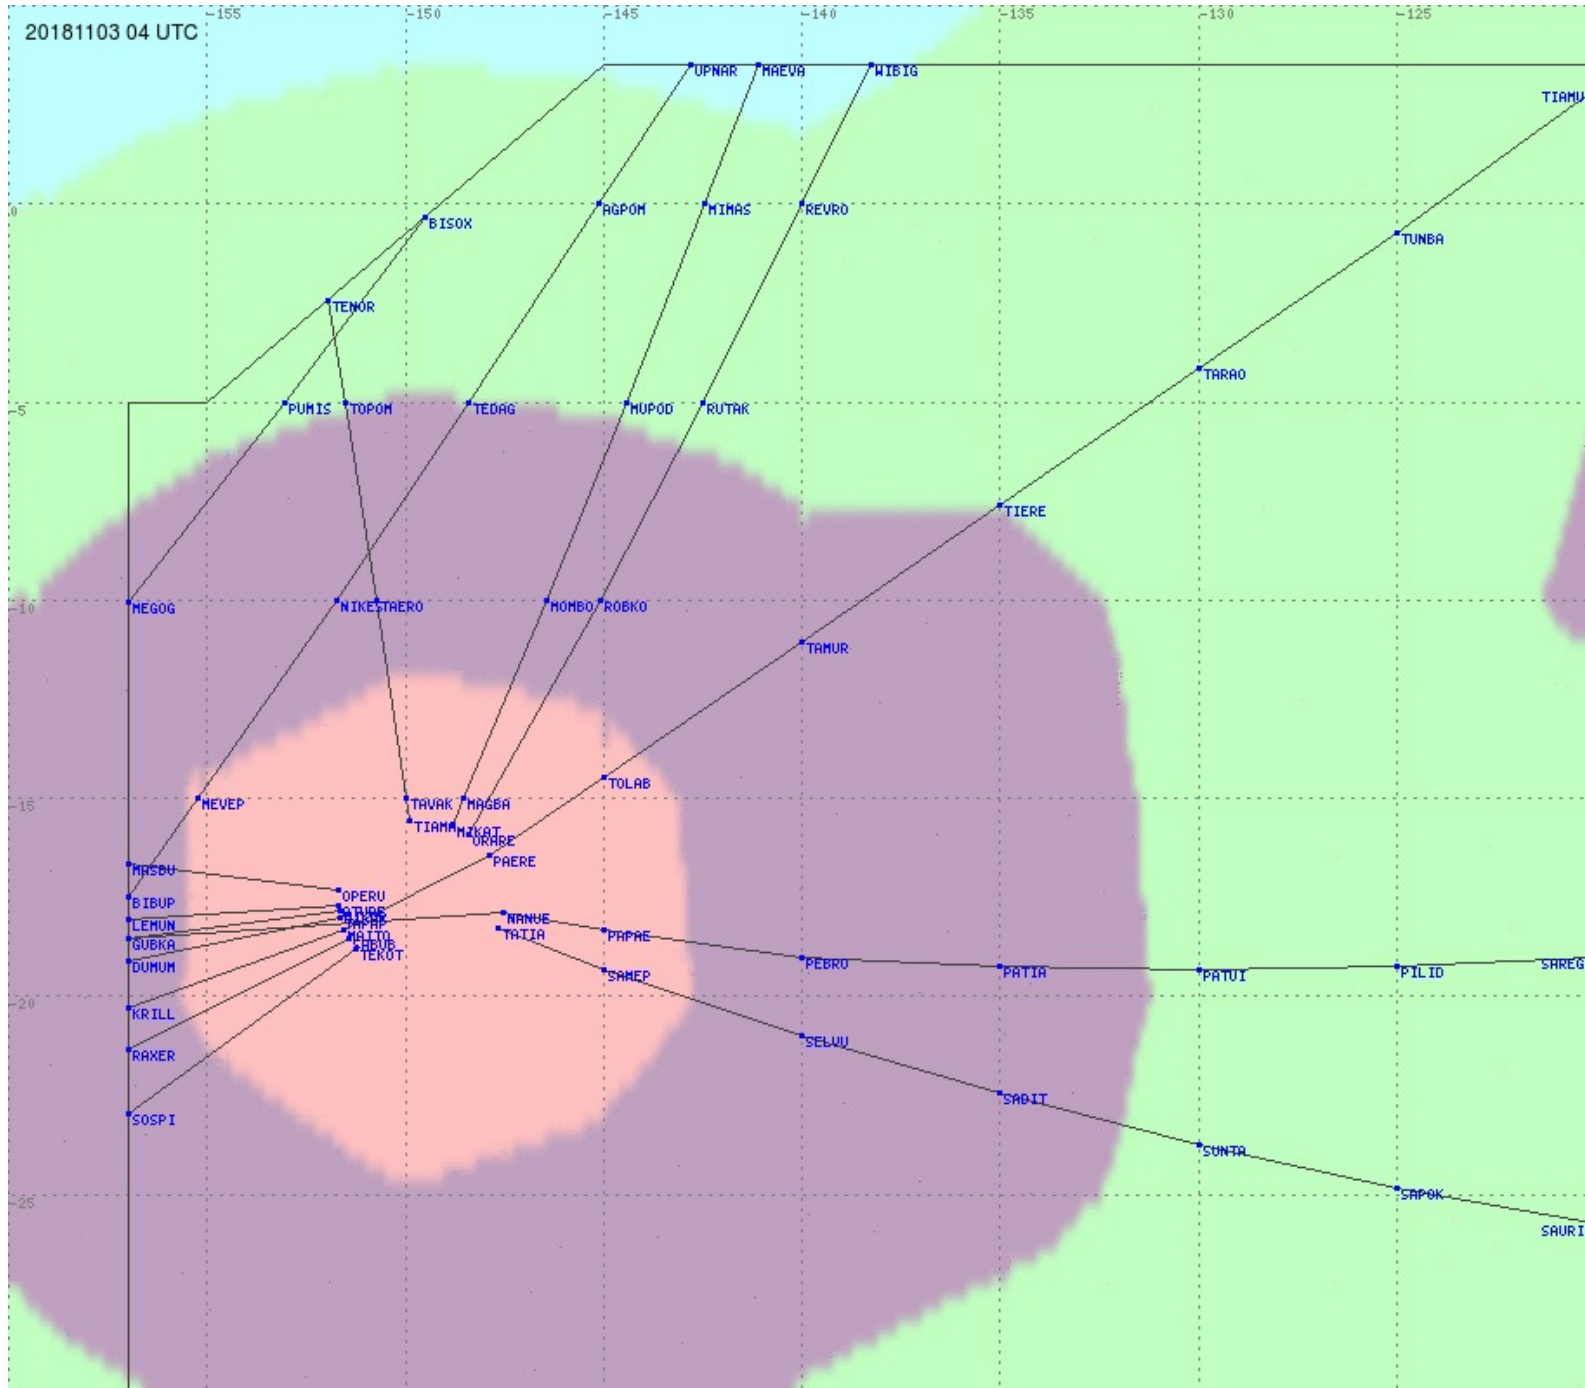

Tahiti FIR - HF Propag - 20181103

2.8 MHz 3.5 MHz 5.6 MHz 8.9 MHz 13.3 MHz 17.9 MHz None

Tahiti FIR - HF Propag - 20181103

2.8 MHz 3.5 MHz 5.6 MHz 8.9 MHz 13.3 MHz 17.9 MHz None

Tahiti FIR - HF Propag - 20181103

2.8 MHz 3.5 MHz 5.6 MHz 8.9 MHz 13.3 MHz 17.9 MHz None

Tahiti FIR - HF Propag - 20181103

2.8 MHz 3.5 MHz 5.6 MHz 8.9 MHz 13.3 MHz 17.9 MHz None

Tahiti FIR - HF Propag - 20181103

2.8 MHz 3.5 MHz 5.6 MHz 8.9 MHz 13.3 MHz 17.9 MHz None