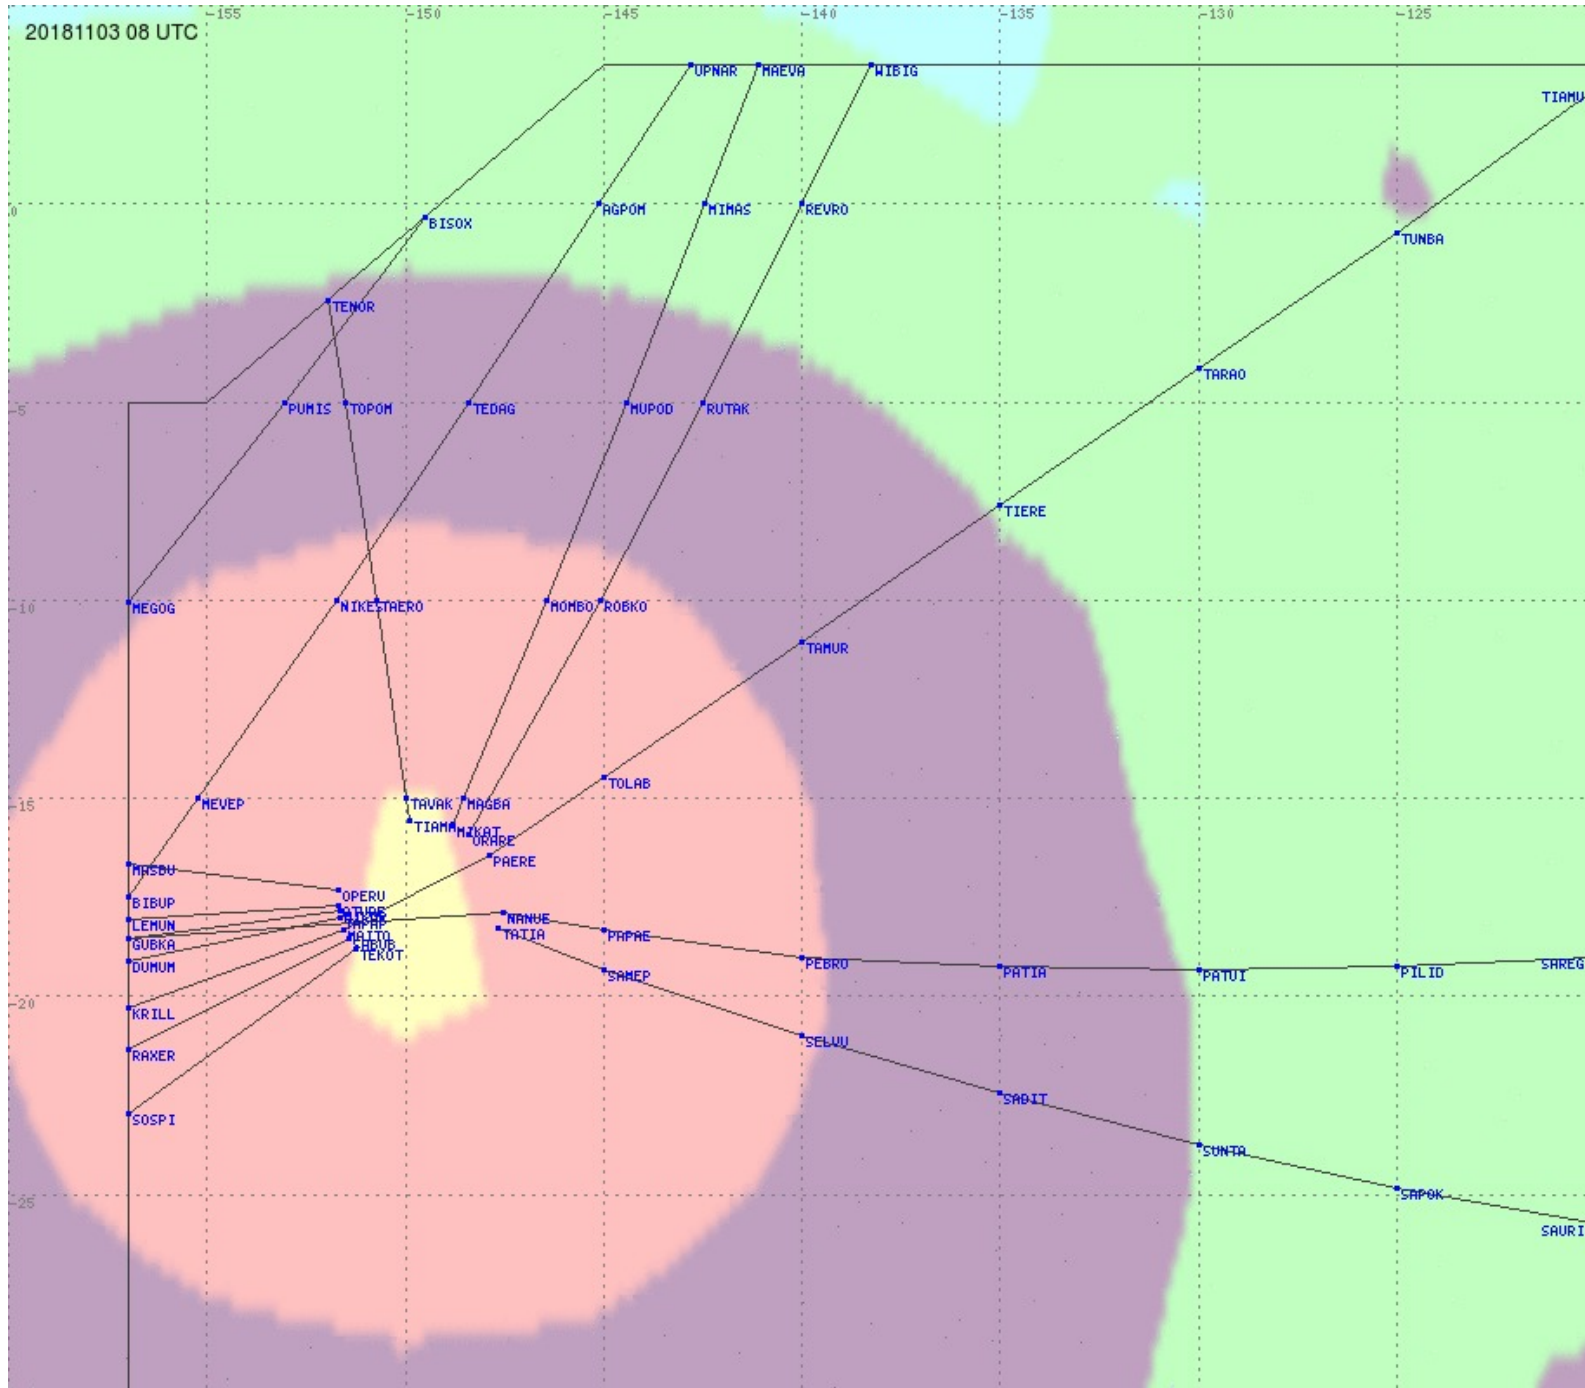

2.8 MHz 3.5 MHz 5.6 MHz 8.9 MHz 13.3 MHz 17.9 MHz None

Tahiti FIR - HF Propag - 20181103

2.8 MHz 3.5 MHz 5.6 MHz 8.9 MHz 13.3 MHz 17.9 MHz None

Tahiti FIR - HF Propag - 20181103

2.8 MHz 3.5 MHz 5.6 MHz 8.9 MHz 13.3 MHz 17.9 MHz None

Tahiti FIR - HF Propag - 20181103

2.8 MHz 3.5 MHz 5.6 MHz 8.9 MHz 13.3 MHz 17.9 MHz None

Tahiti FIR - HF Propag - 20181103

2.8 MHz 3.5 MHz 5.6 MHz 8.9 MHz 13.3 MHz 17.9 MHz None

Tahiti FIR - HF Propag - 20181103