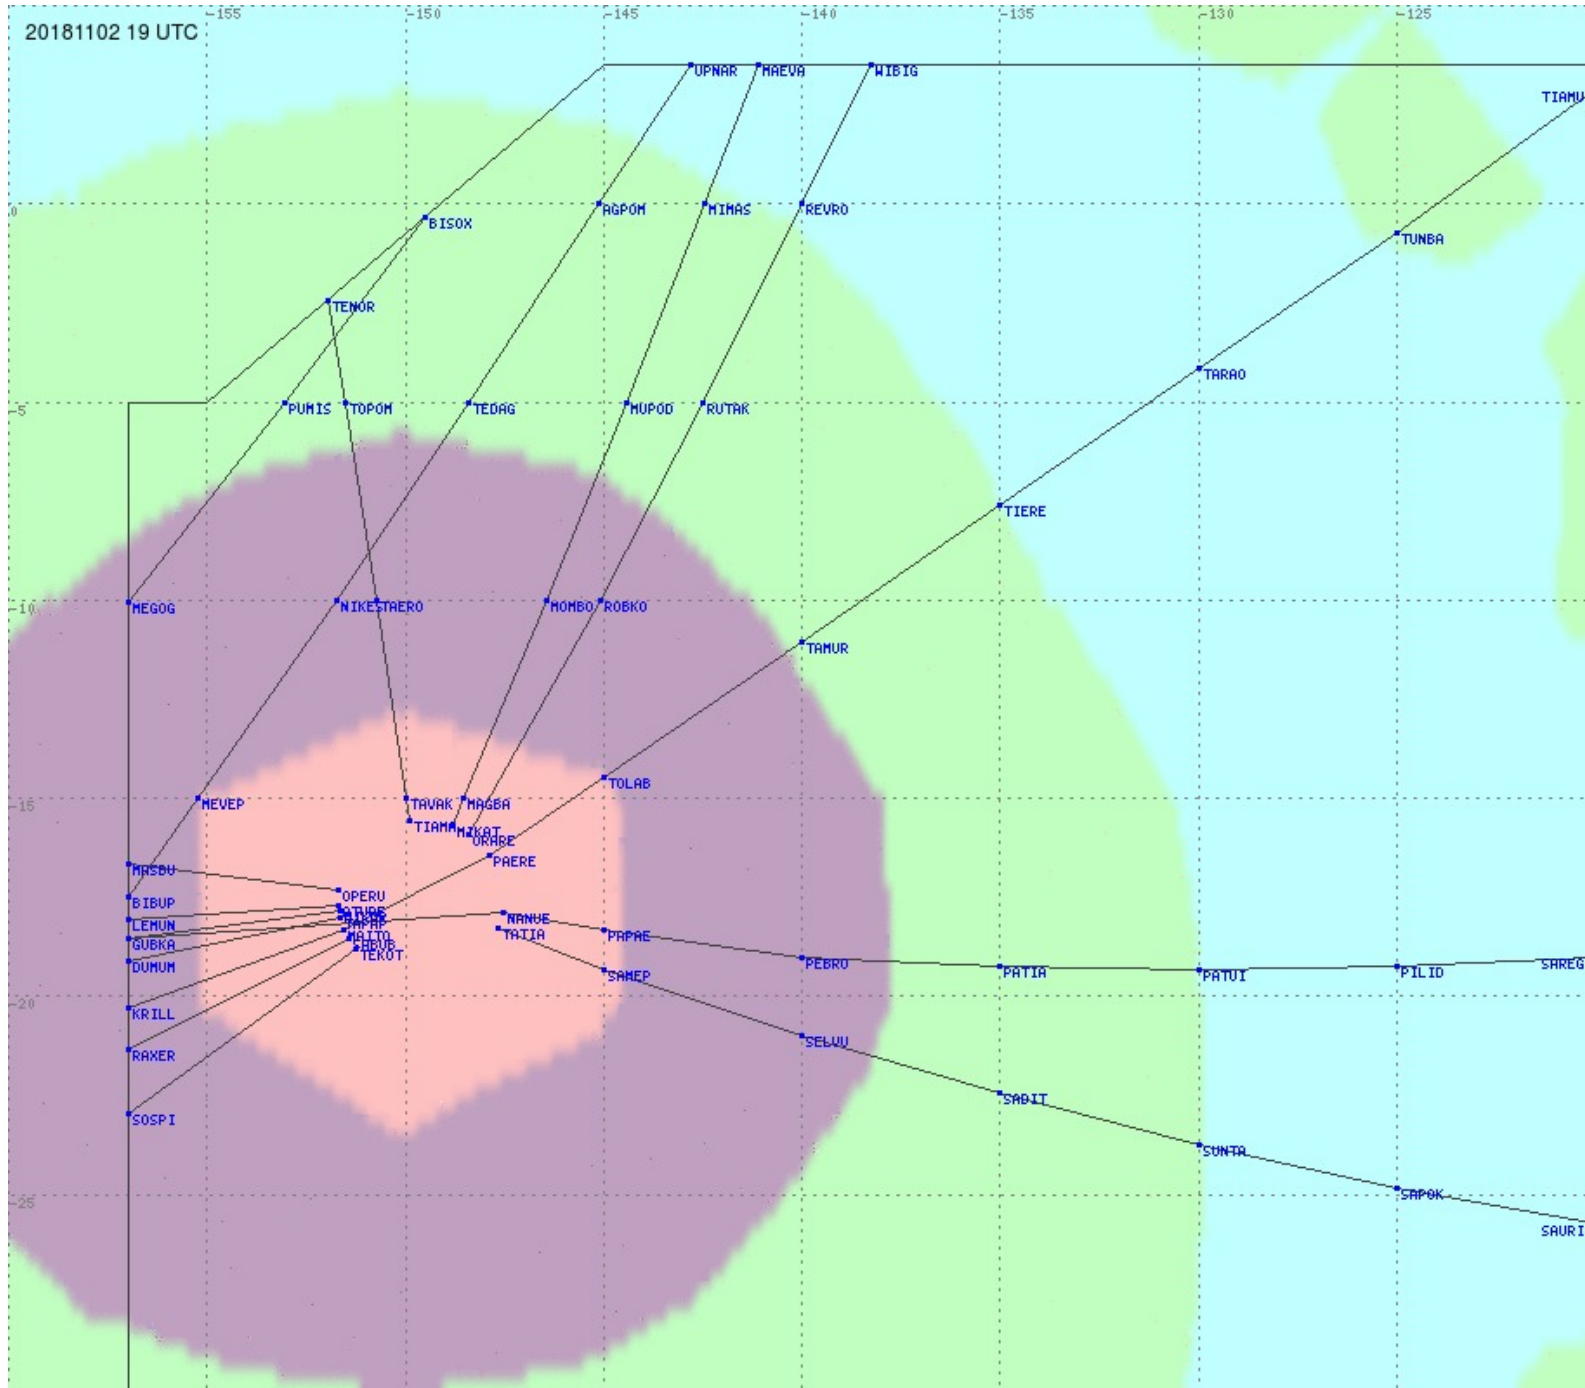

Tahiti FIR - HF Propag - 20181102

2.8 MHz 3.5 MHz 5.6 MHz 8.9 MHz 13.3 MHz 17.9 MHz None