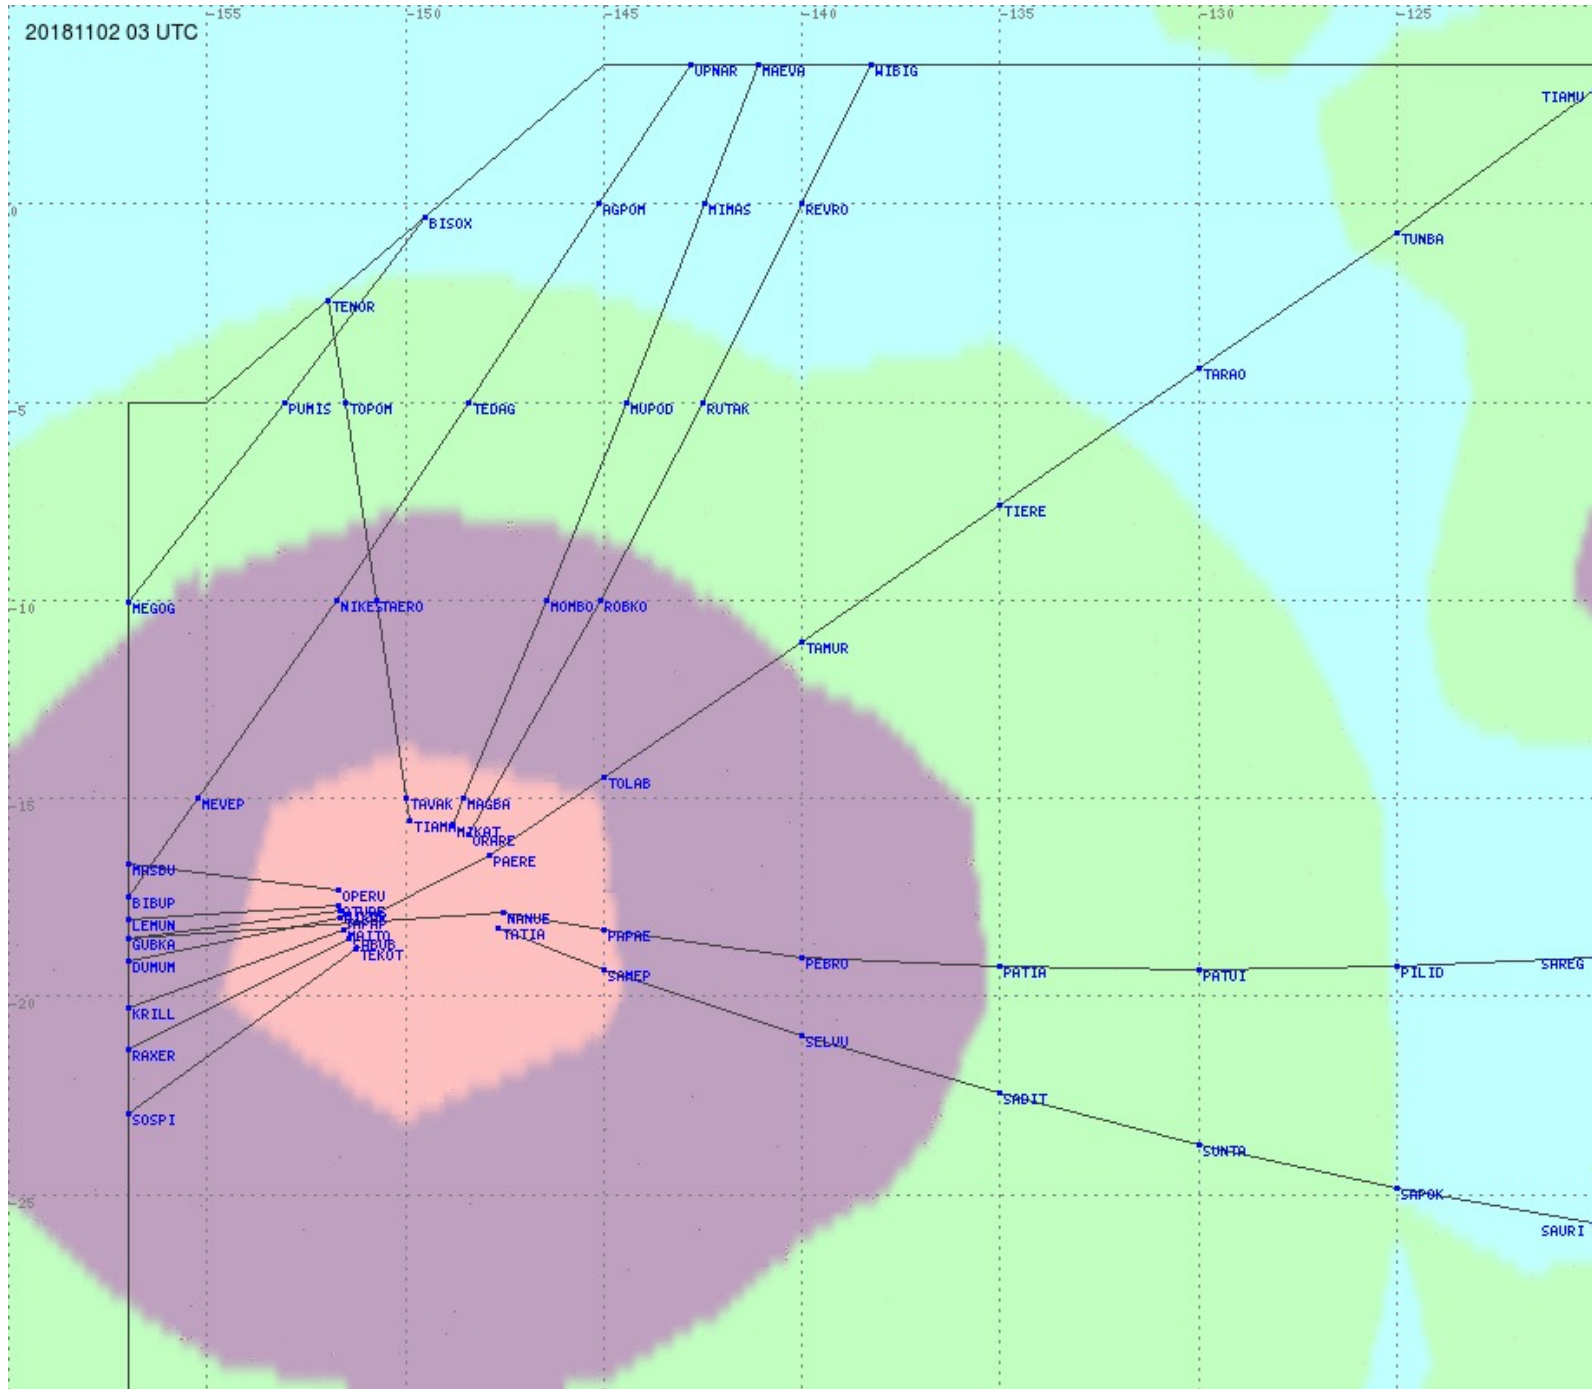

Tahiti FIR - HF Propag - 20181102

2.8 MHz
3.5 MHz
5.6 MHz
8.9 MHz
13.3 MHz
17.9 MHz
None