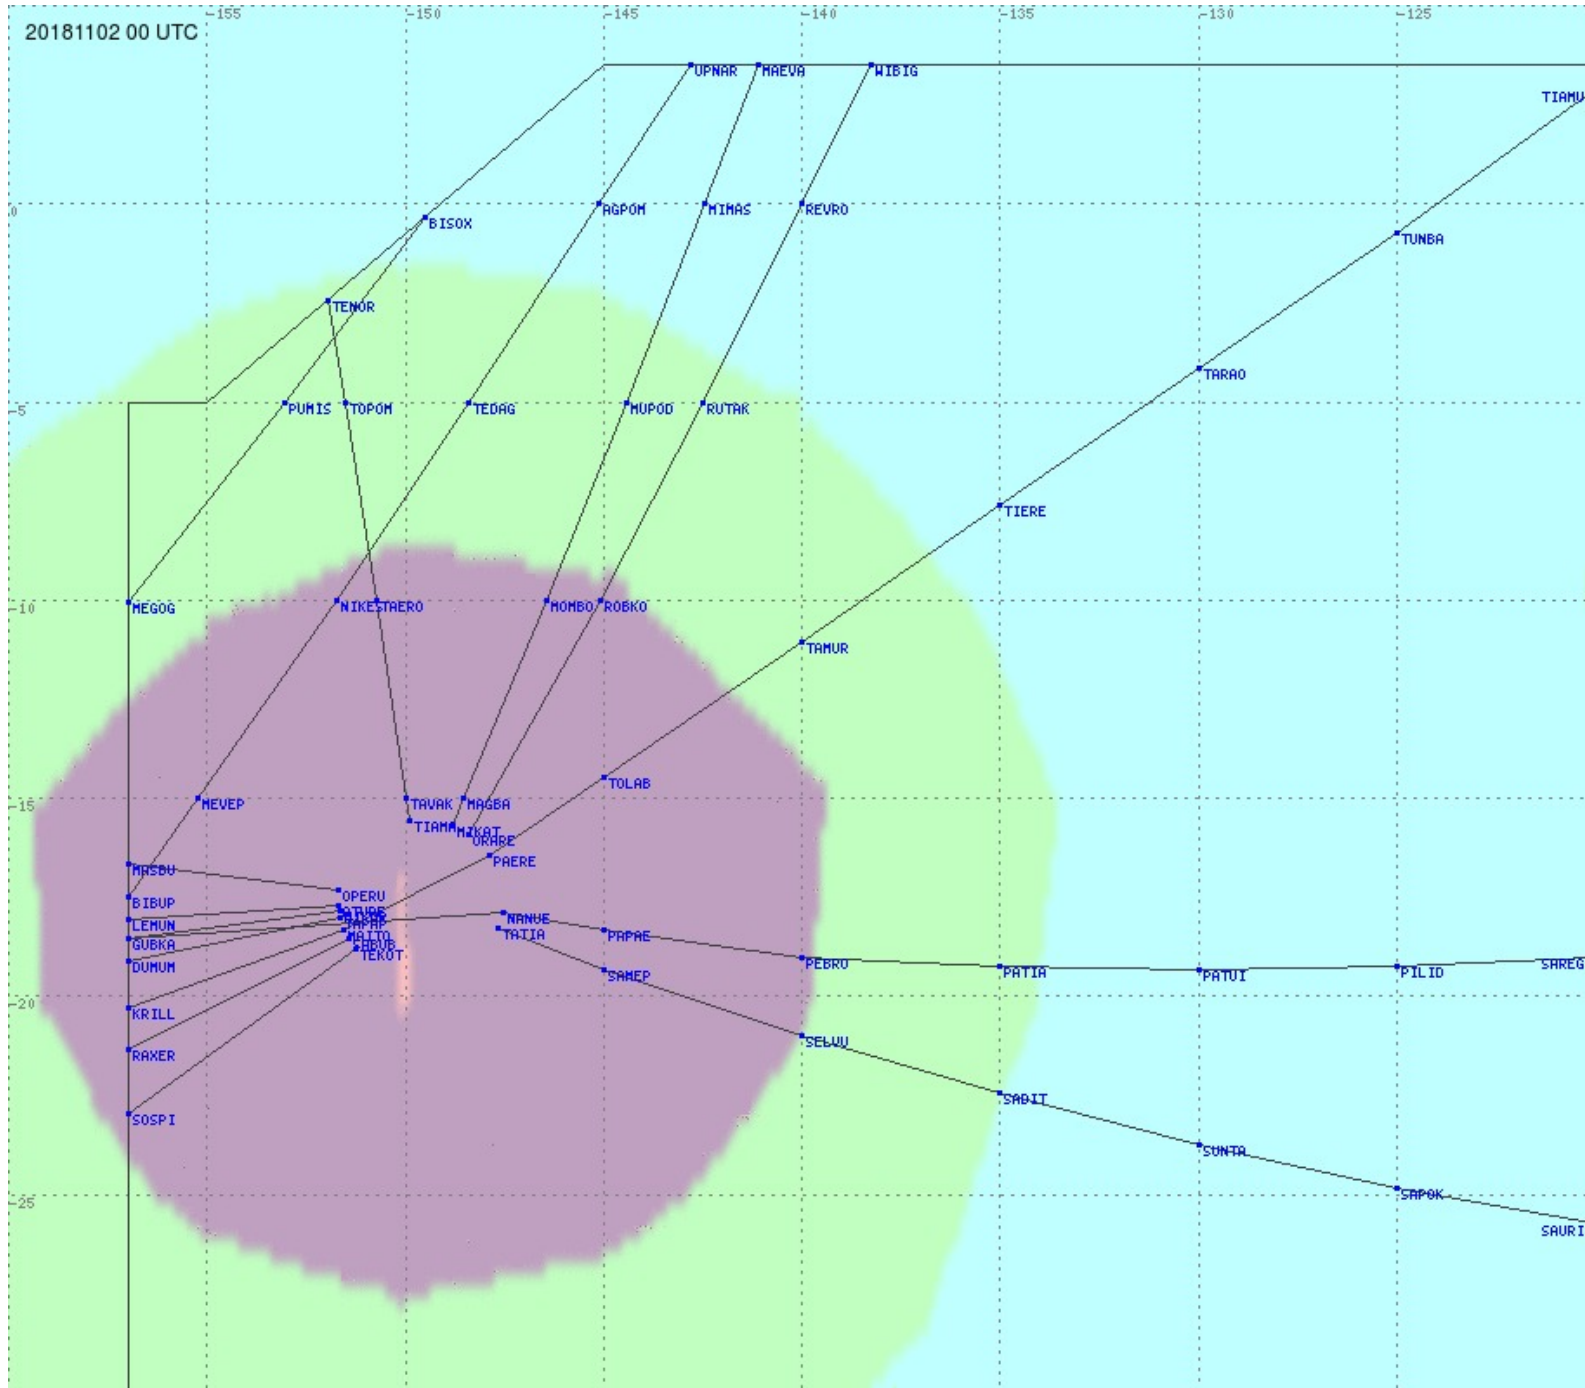

# Tahiti FIR - HF Propag - 20181102

2.8 MHz 3.5 MHz 5.6 MHz 8.9 MHz 13.3 MHz 17.9 MHz None