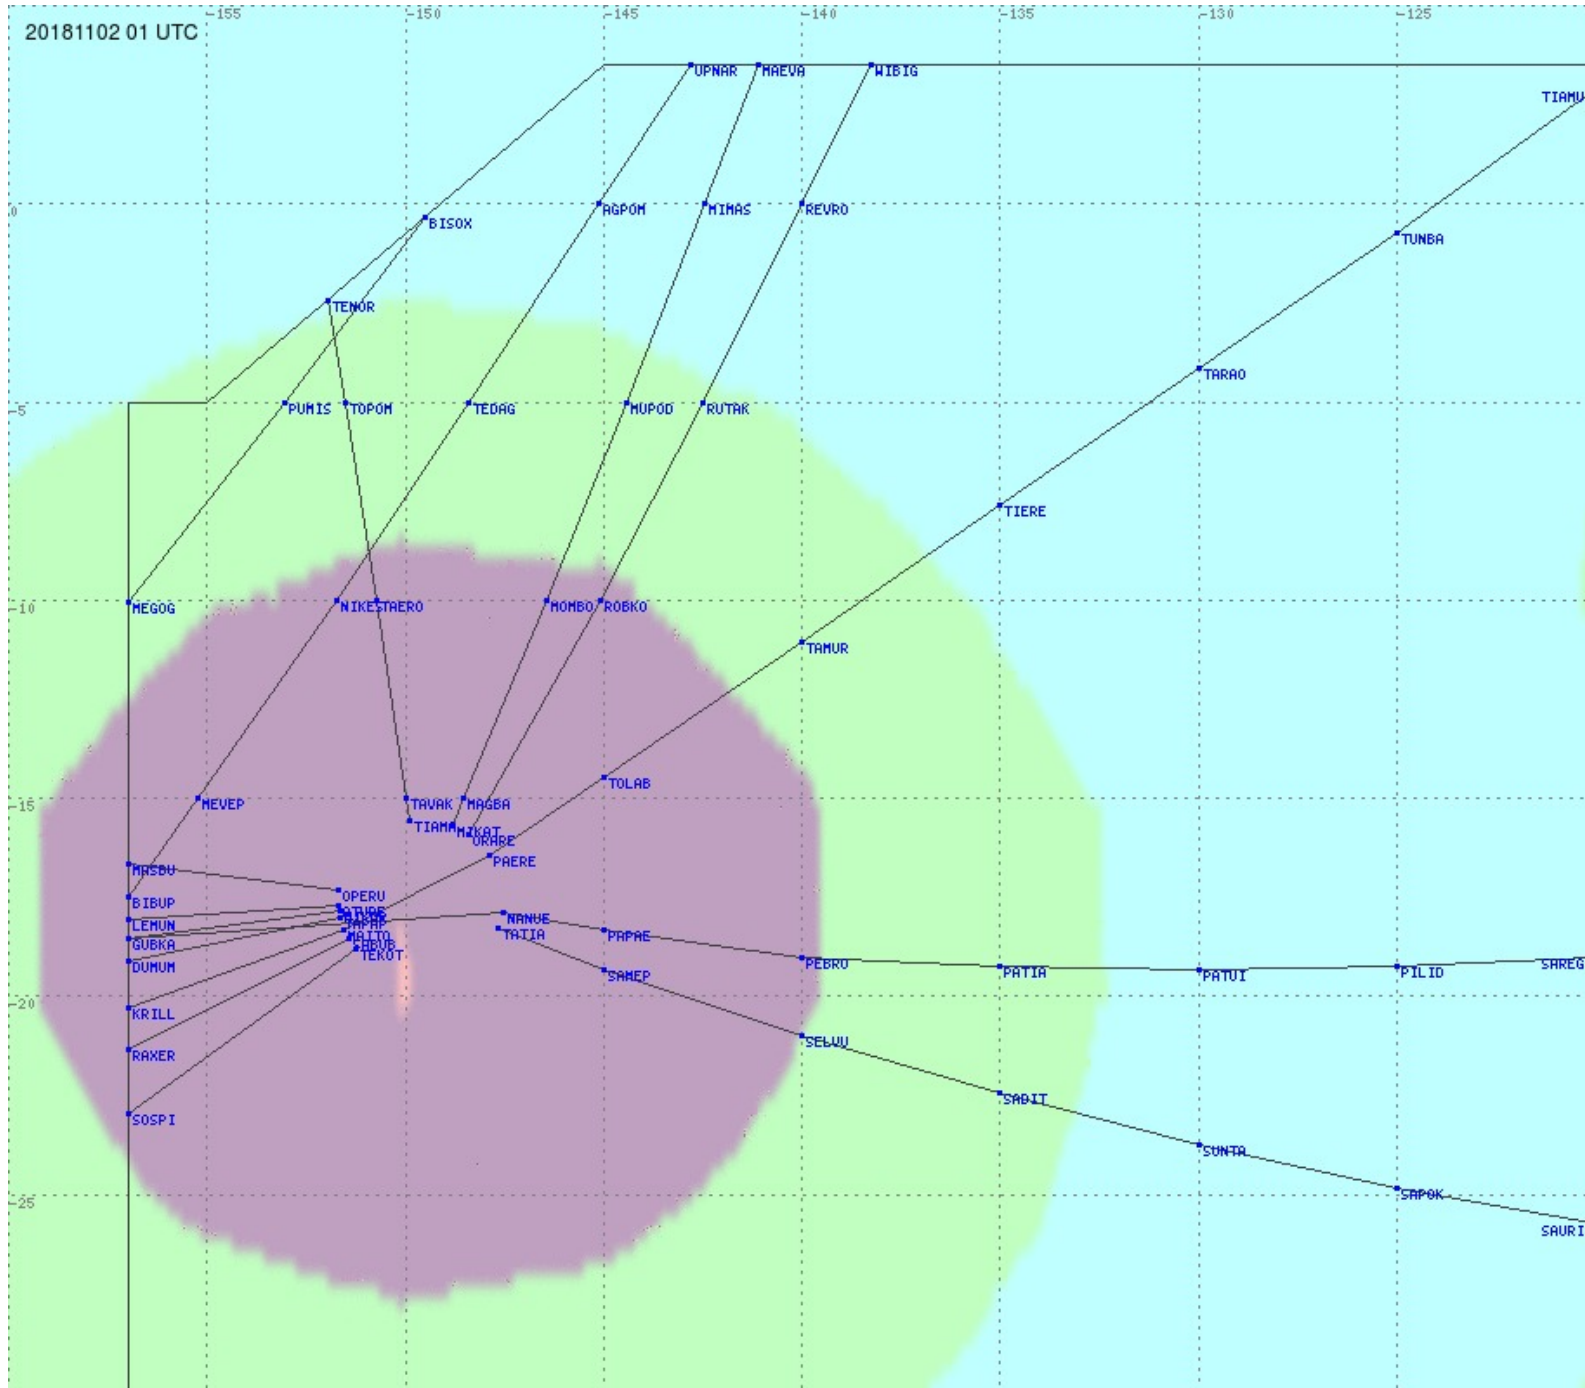

# Tahiti FIR - HF Propag - 20181102

2.8 MHz 3.5 MHz 5.6 MHz 8.9 MHz 13.3 MHz 17.9 MHz None