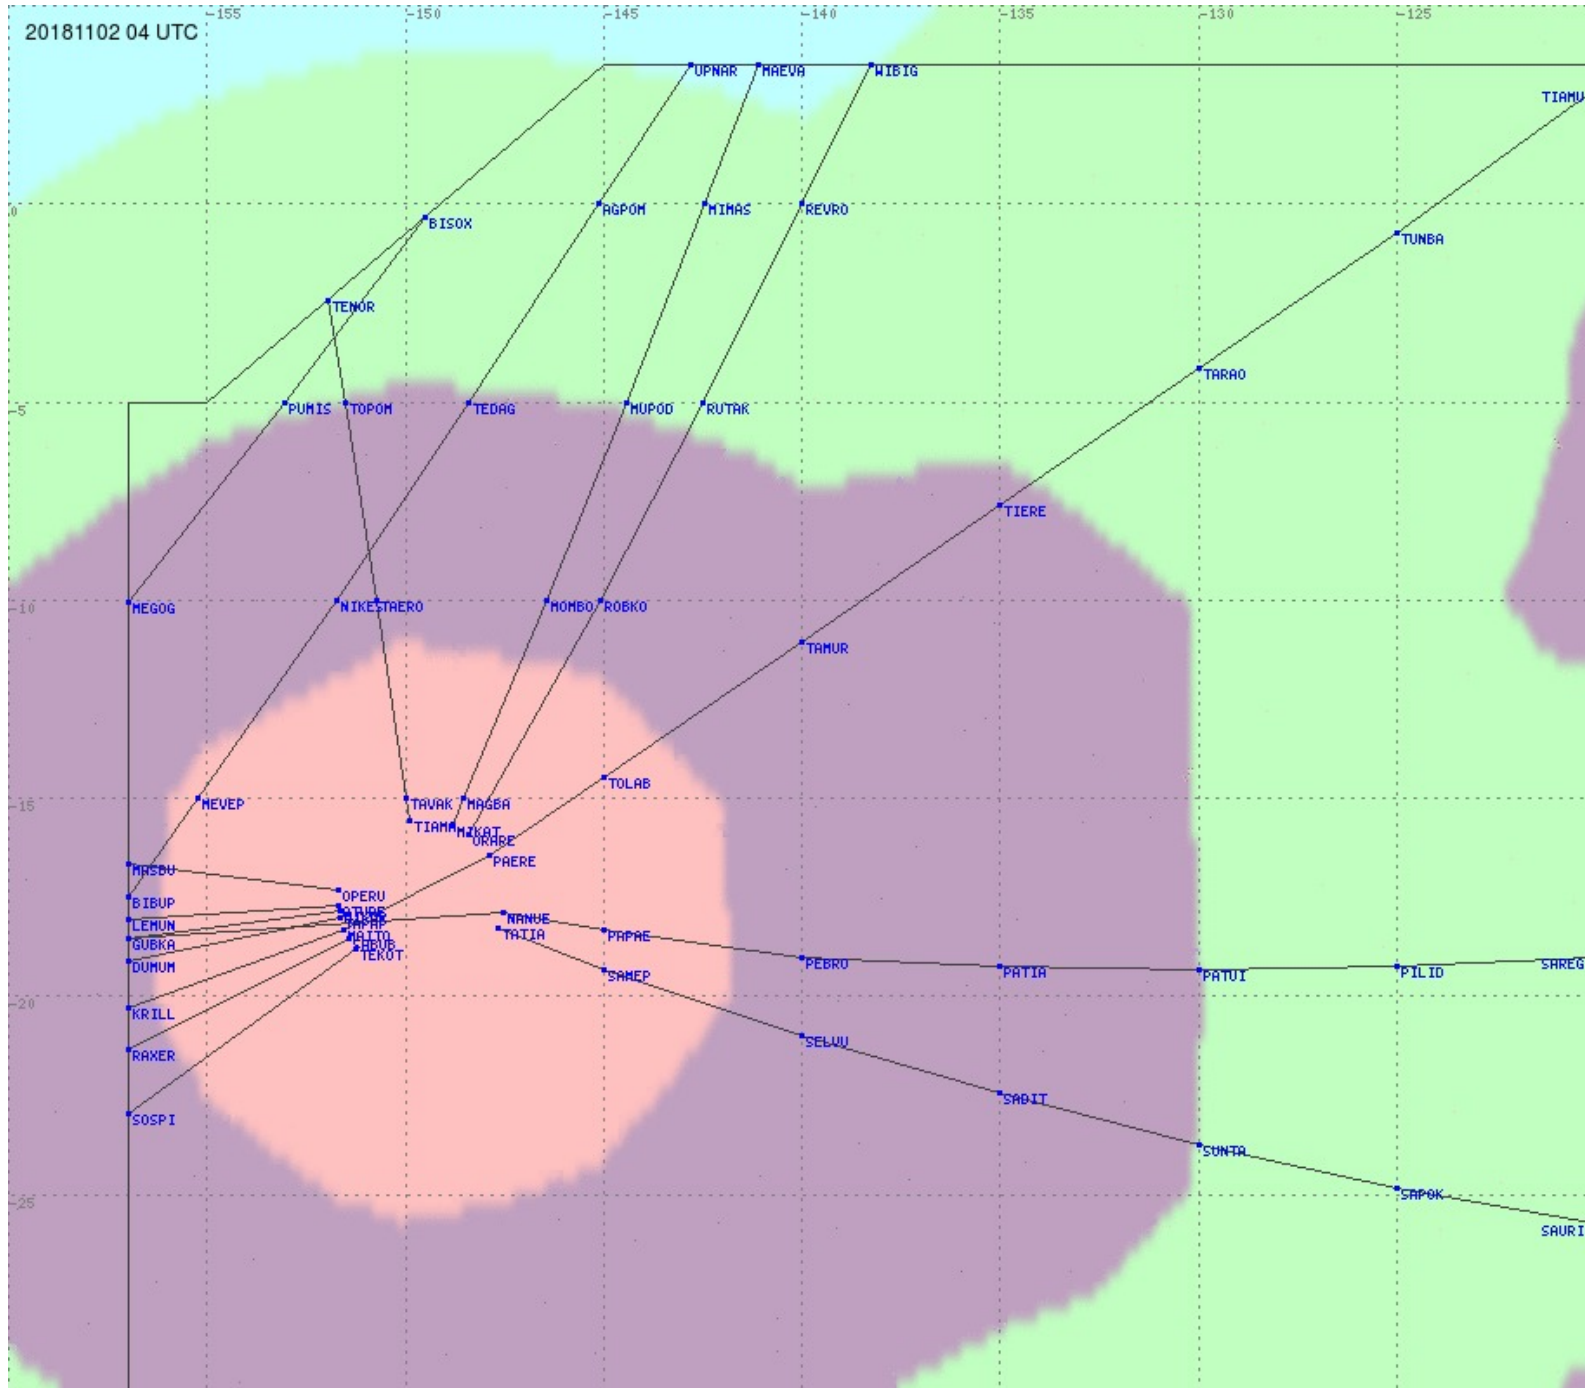

Tahiti FIR - HF Propag - 20181102

2.8 MHz 3.5 MHz 5.6 MHz 8.9 MHz 13.3 MHz 17.9 MHz None