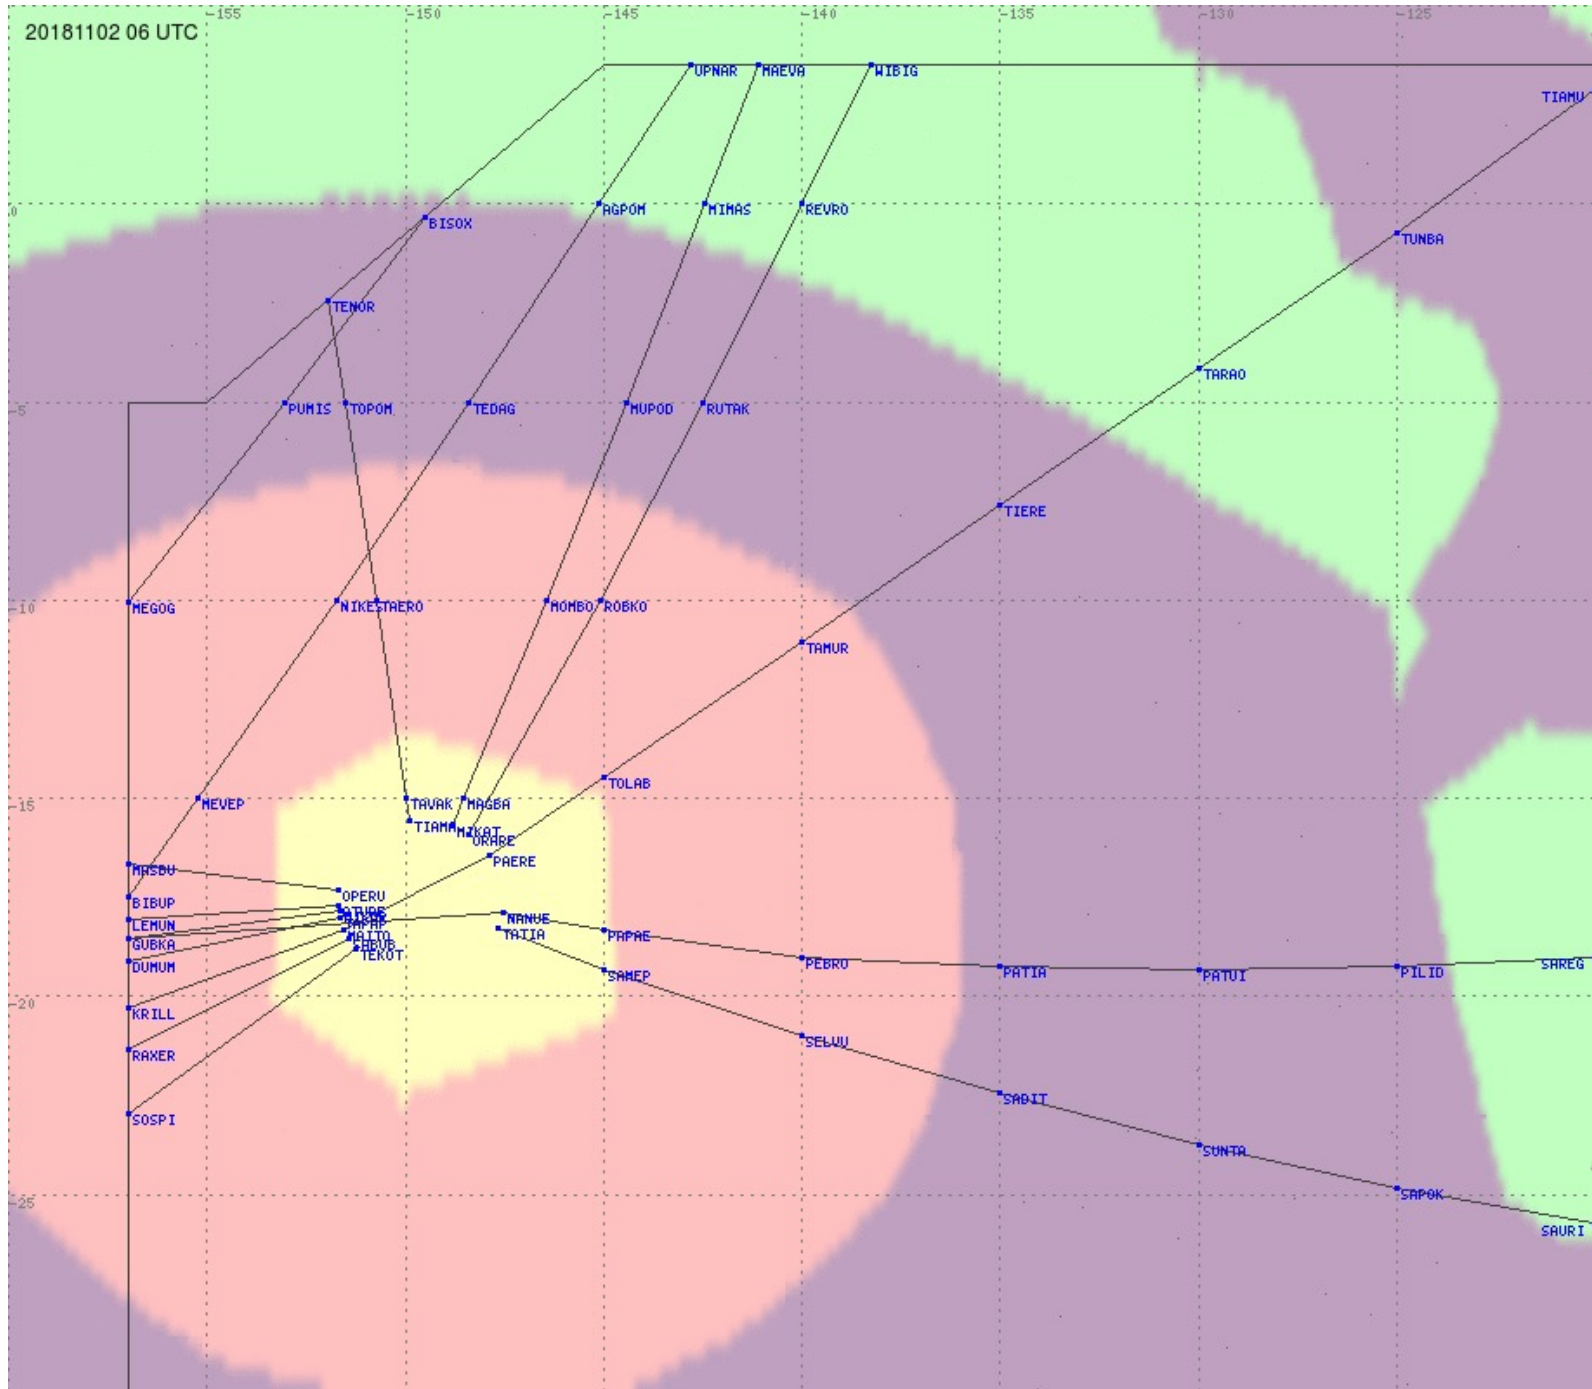

Tahiti FIR - HF Propag - 20181102

2.8 MHz
3.5 MHz
5.6 MHz
8.9 MHz
13.3 MHz
17.9 MHz
None