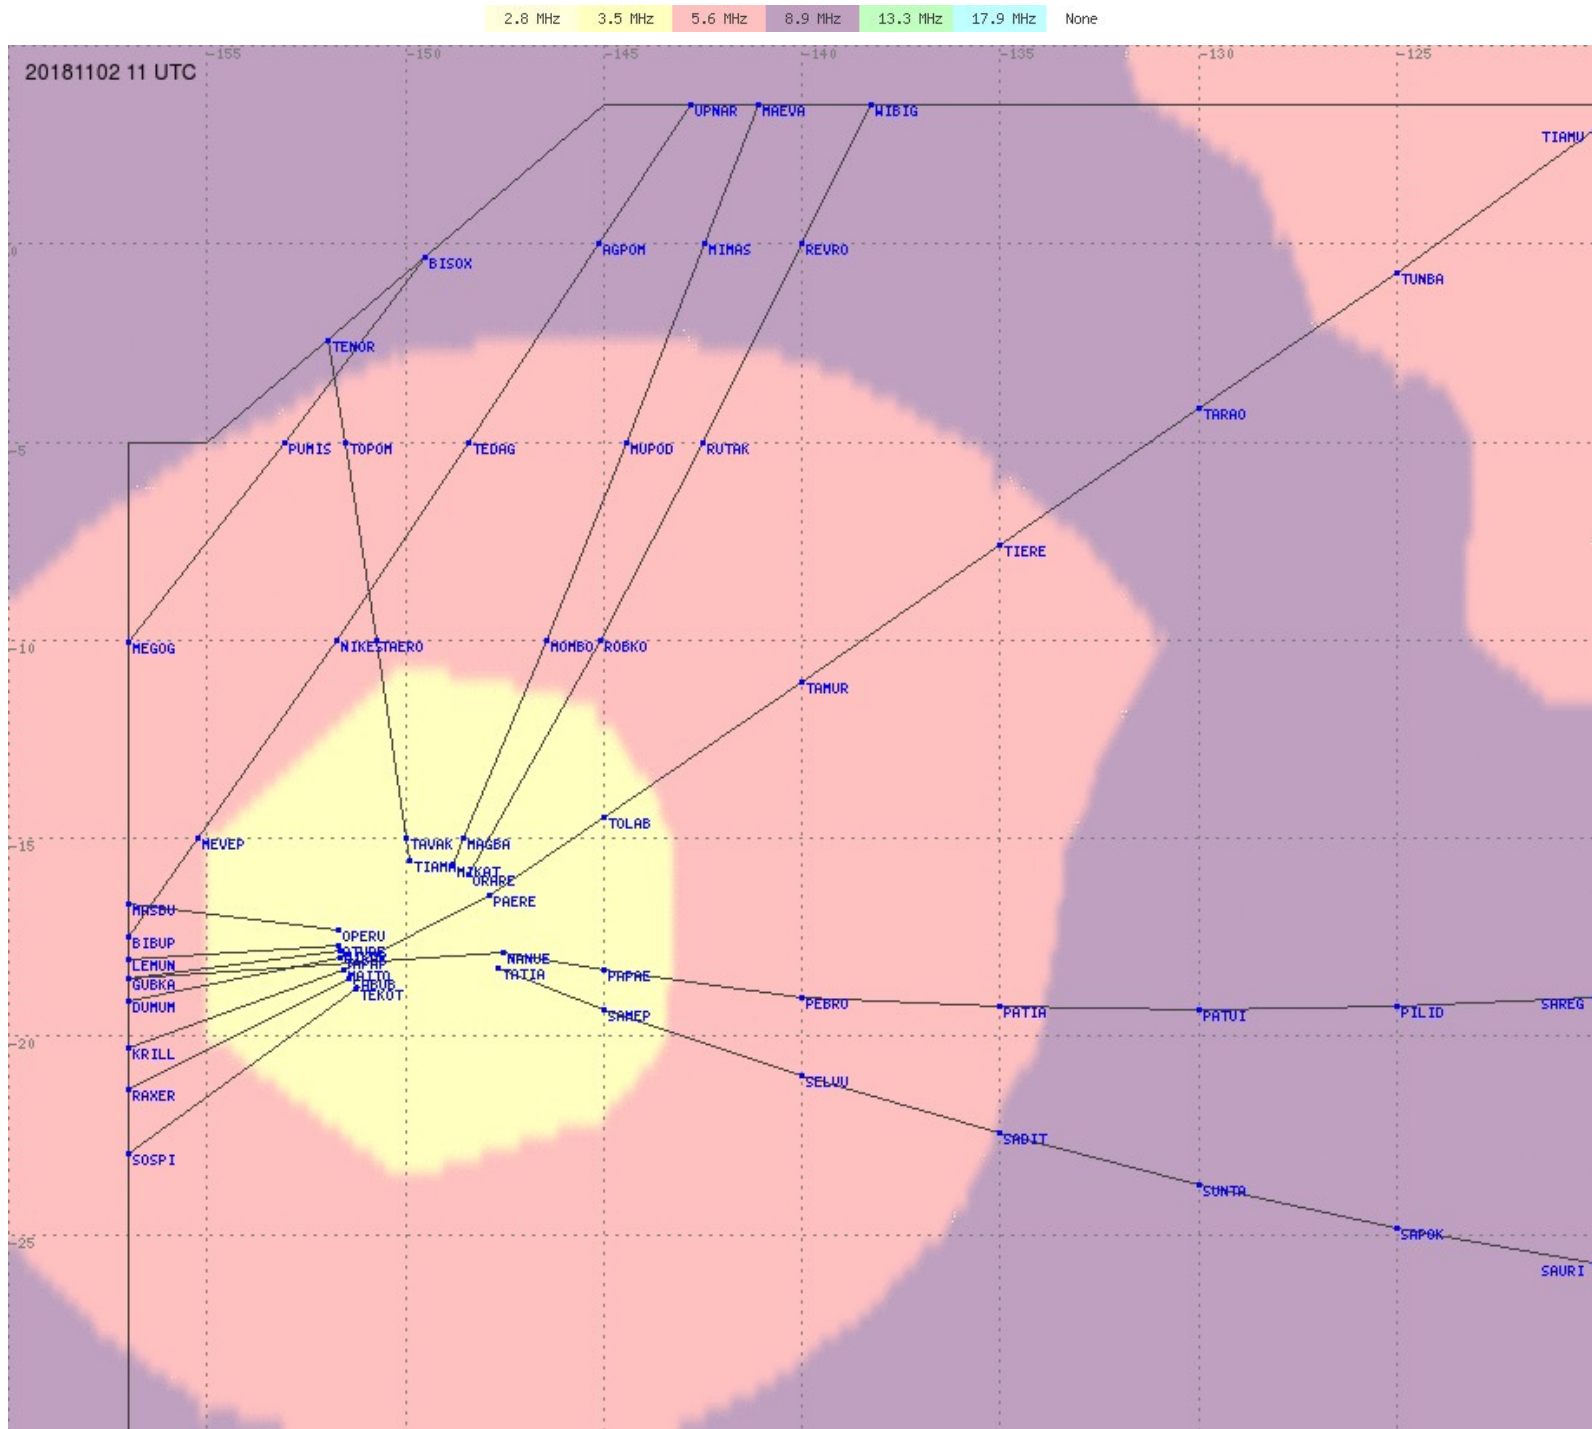

Tahiti FIR - HF Propag - 20181102