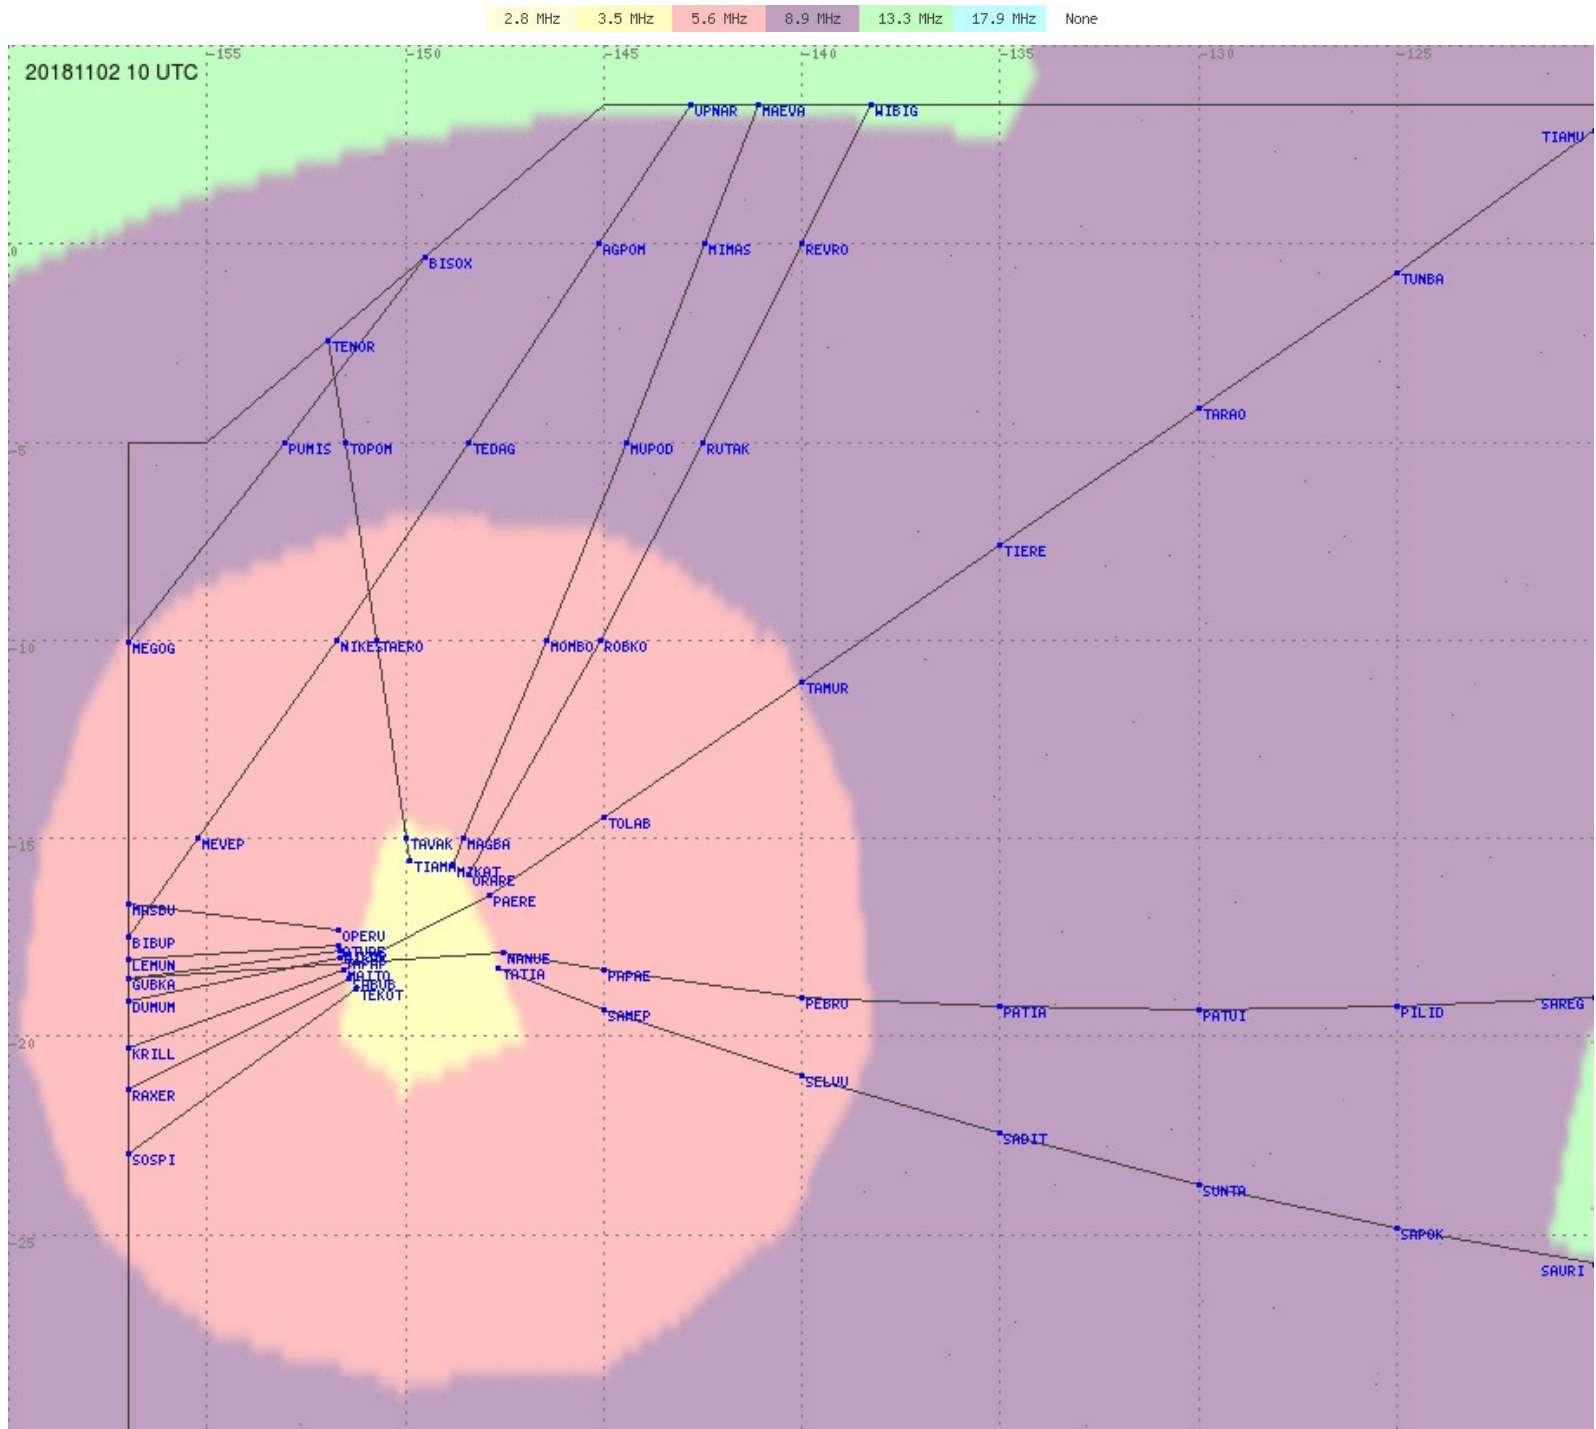

Tahiti FIR - HF Propag - 20181102