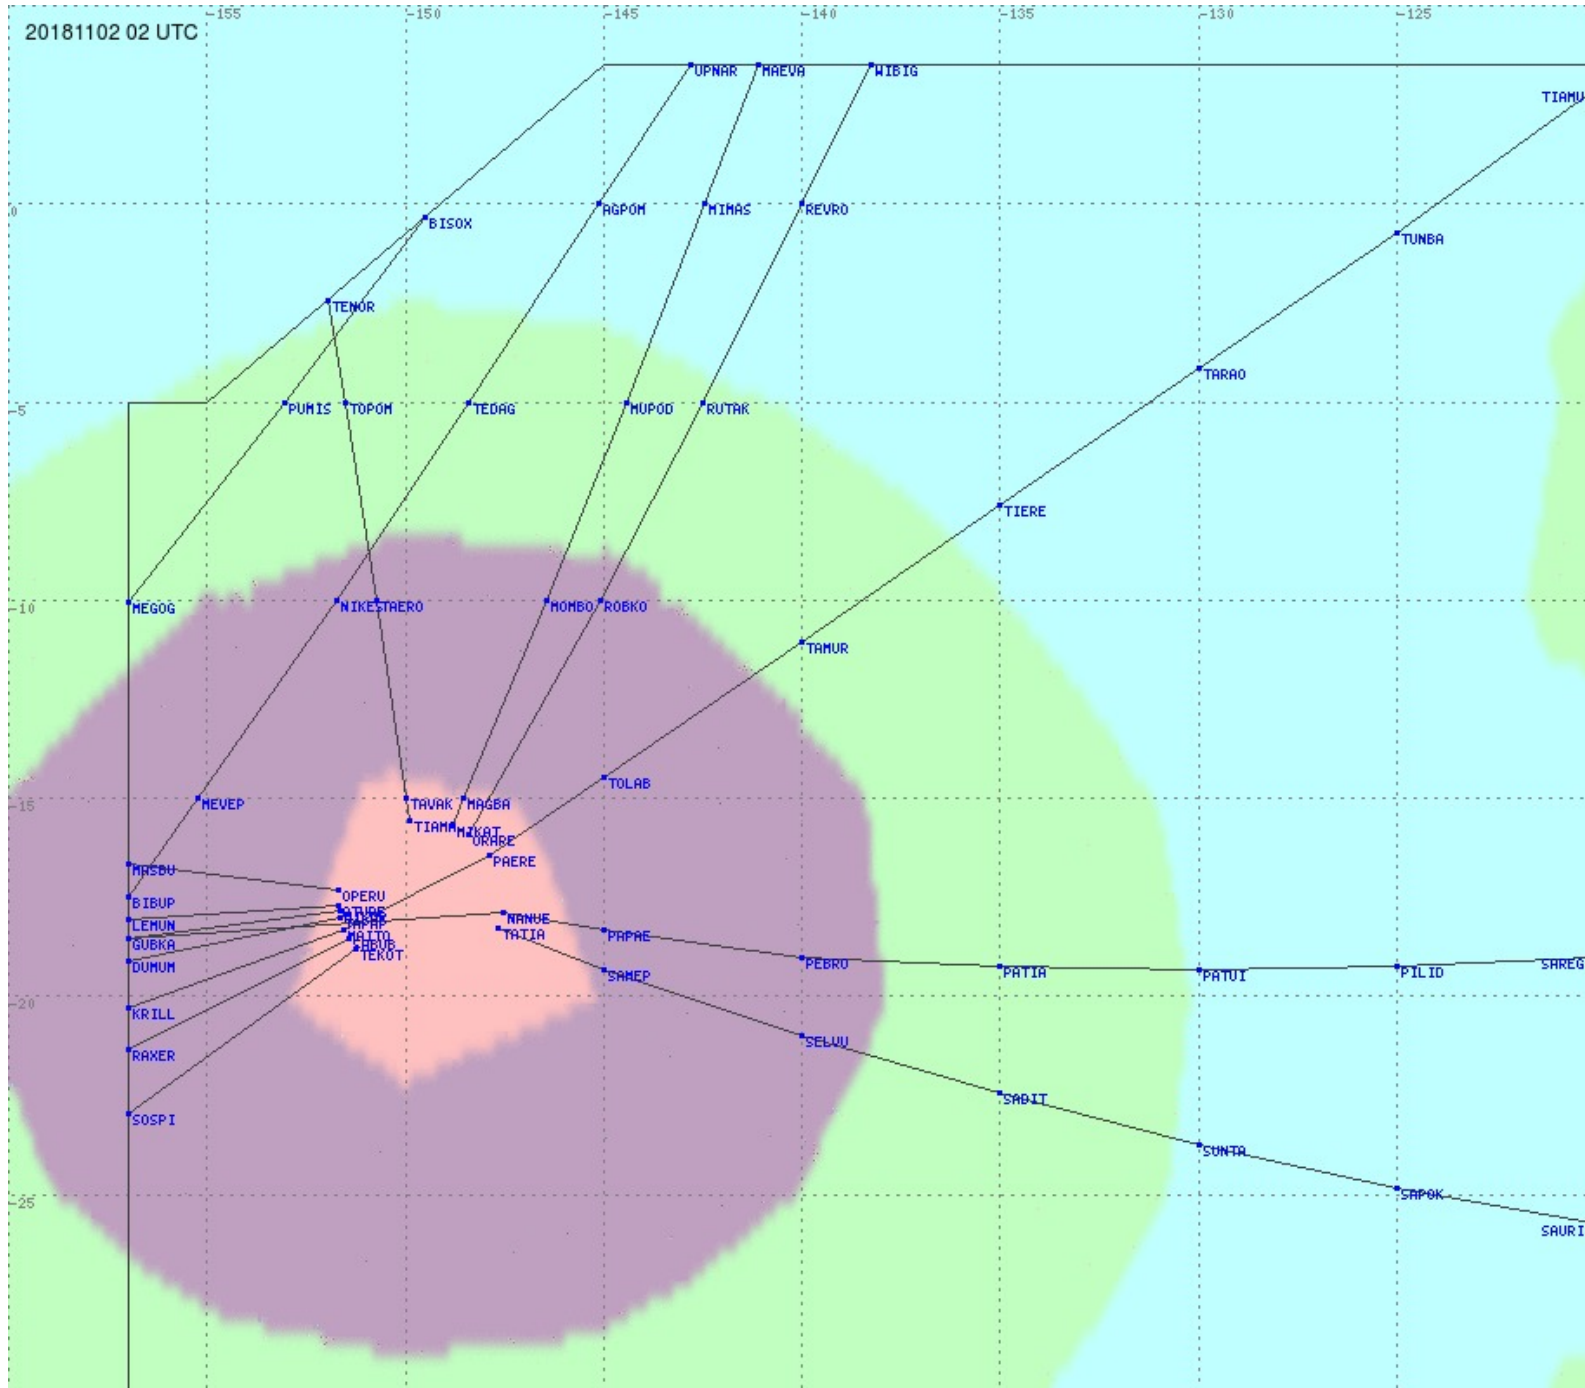

# Tahiti FIR - HF Propag - 20181102

2.8 MHz 3.5 MHz 5.6 MHz 8.9 MHz 13.3 MHz 17.9 MHz None