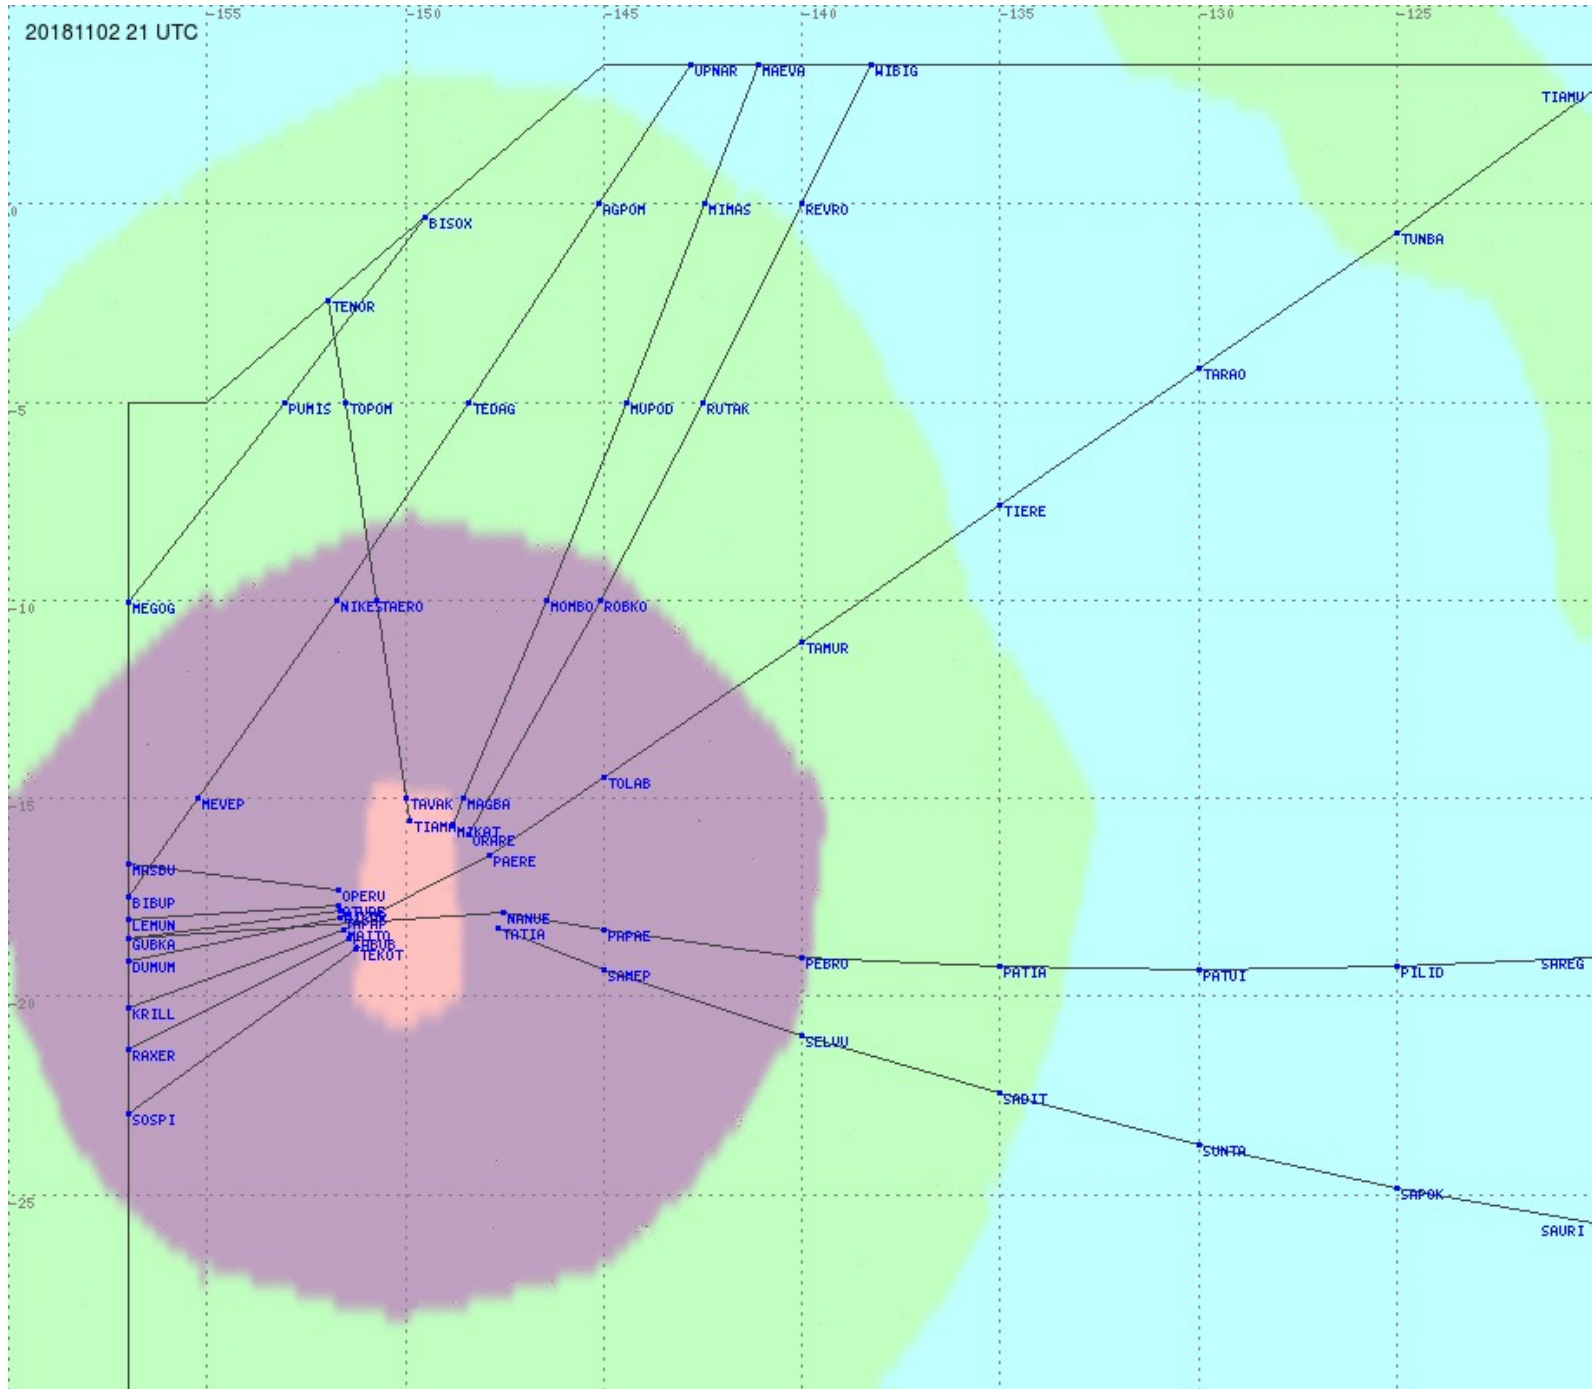

Tahiti FIR - HF Propag - 20181102

2.8 MHz 3.5 MHz 5.6 MHz 8.9 MHz 13.3 MHz 17.9 MHz None