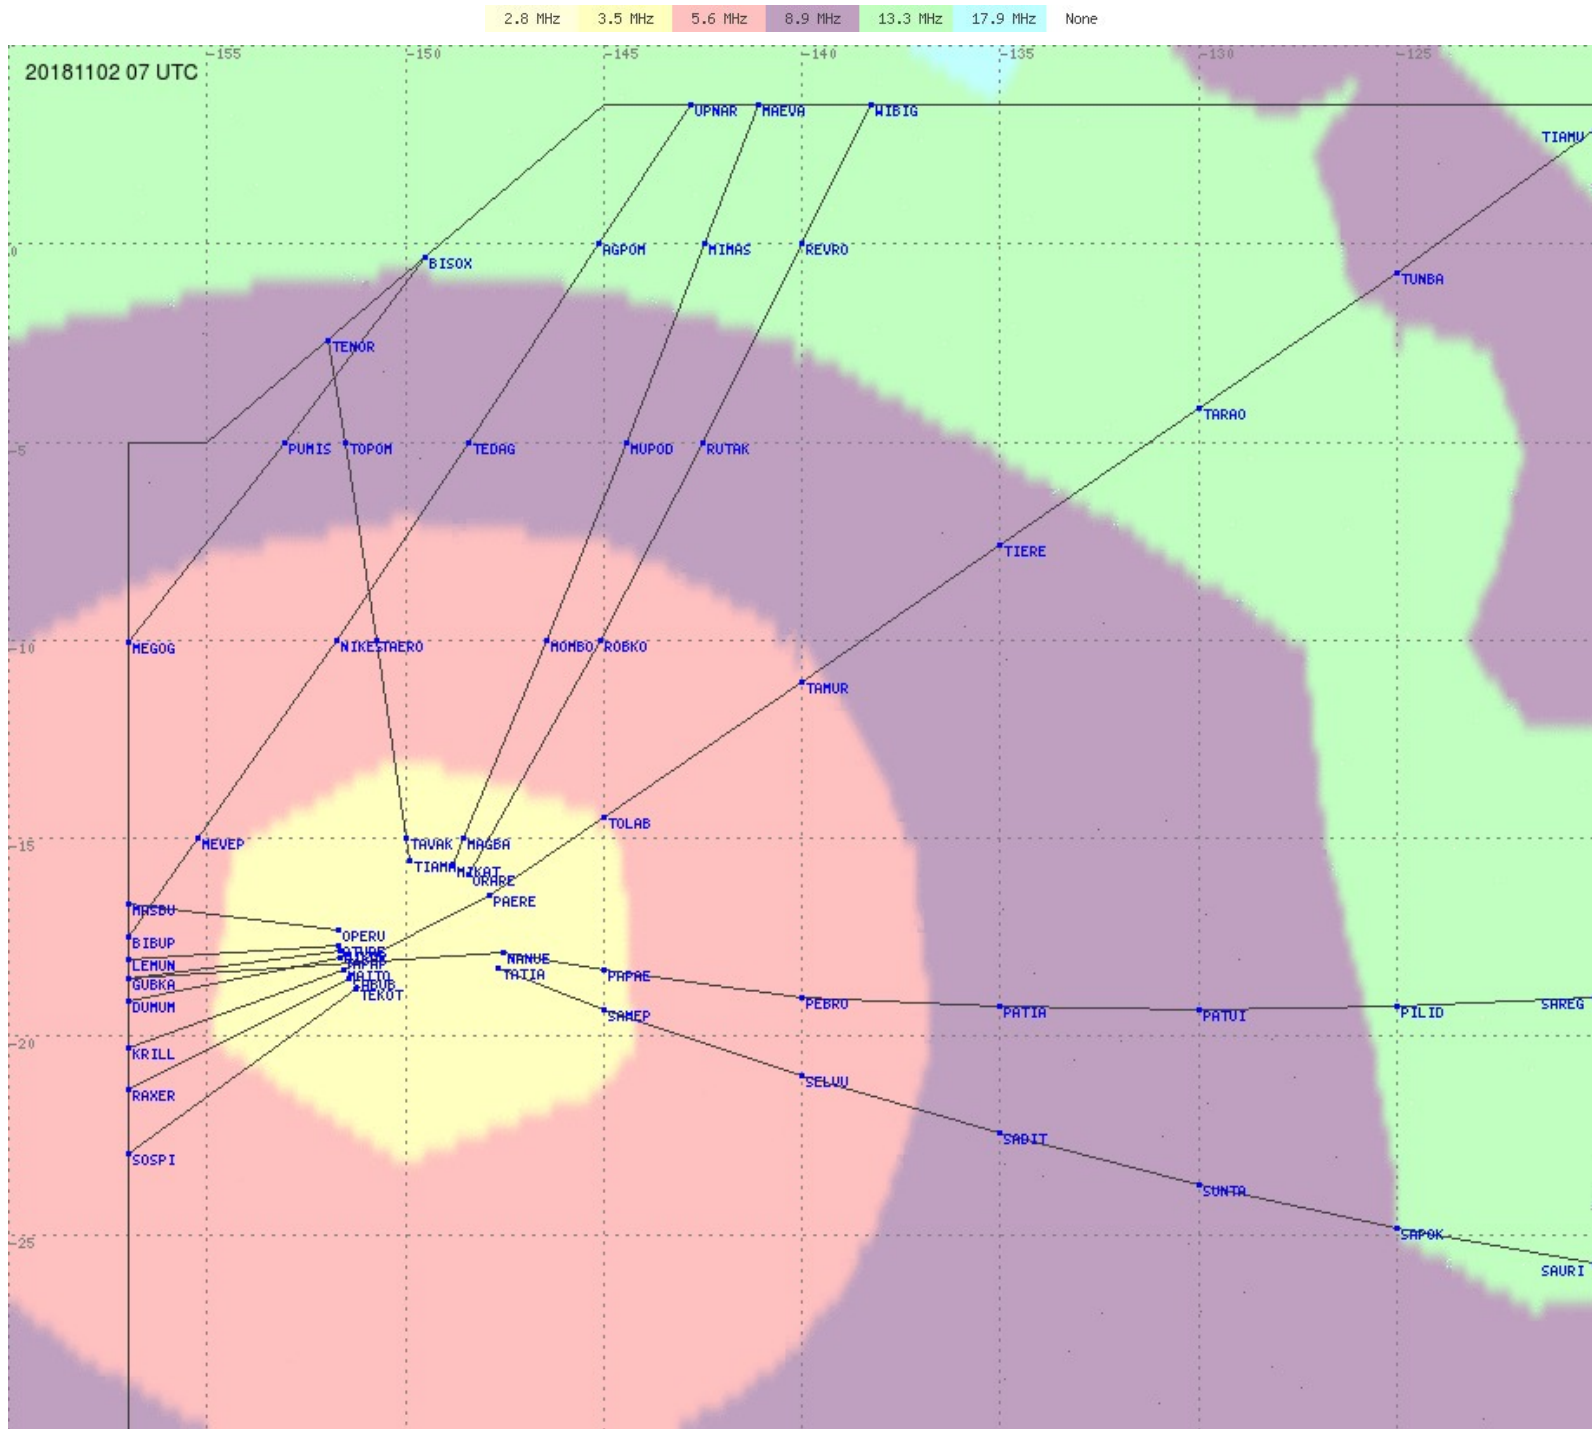

Tahiti FIR - HF Propag - 20181102