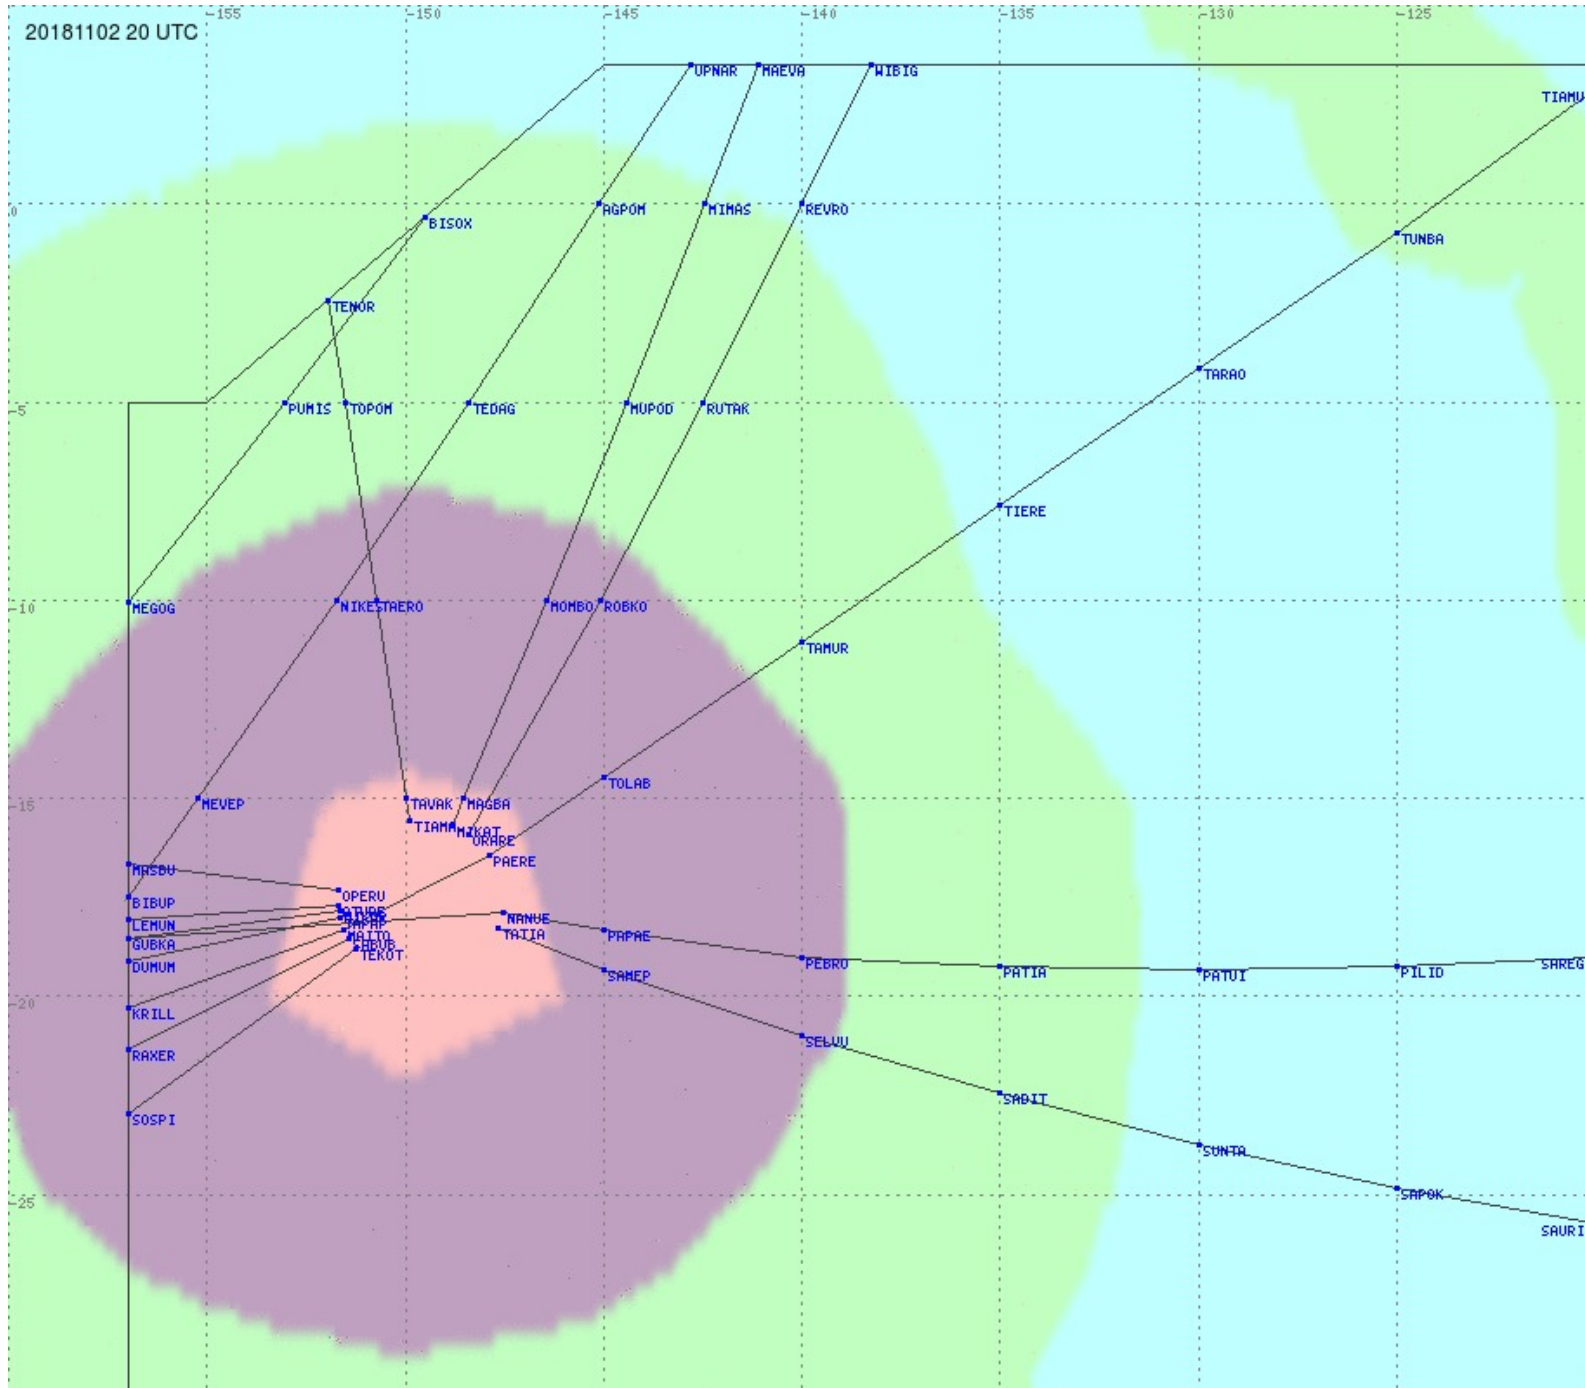

Tahiti FIR - HF Propag - 20181102

2.8 MHz 3.5 MHz 5.6 MHz 8.9 MHz 13.3 MHz 17.9 MHz None