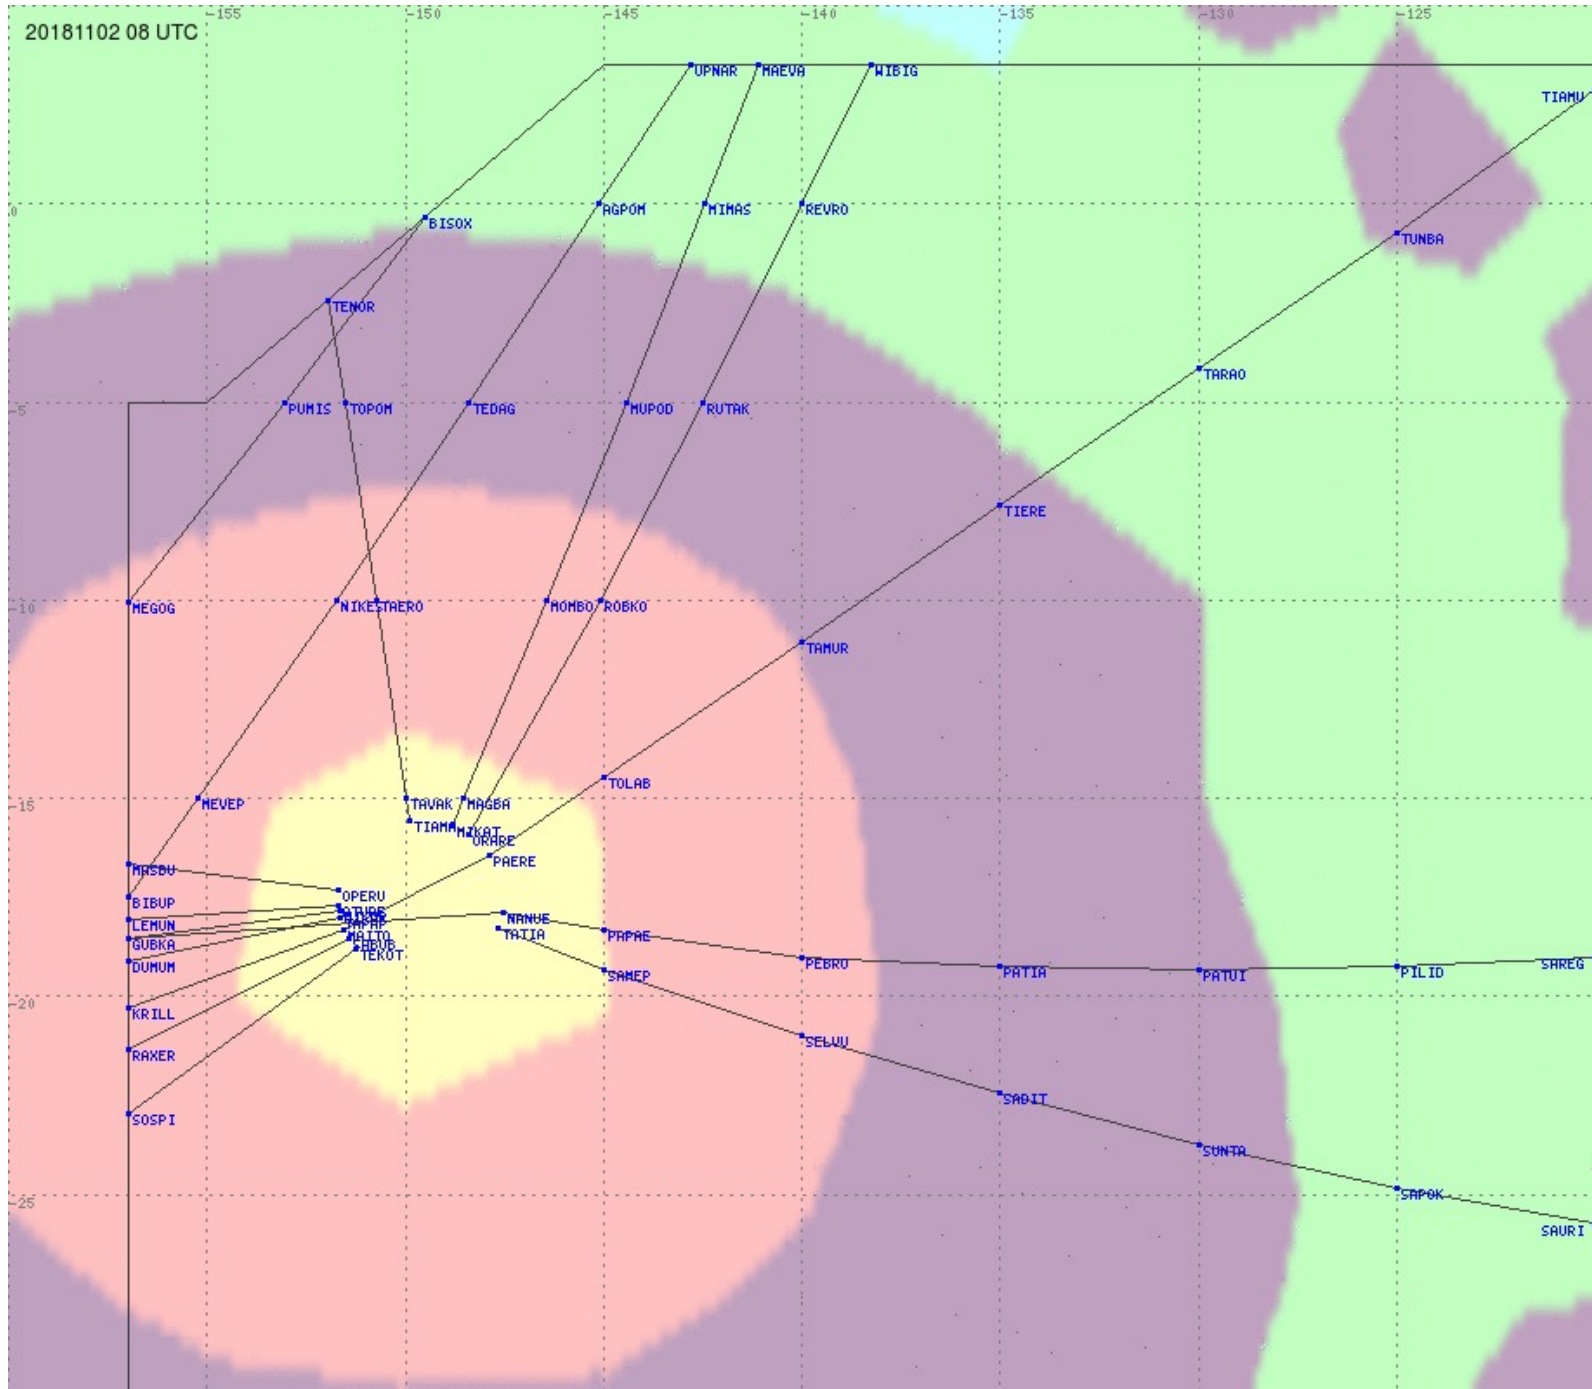

Tahiti FIR - HF Propag - 20181102

2.8 MHz 3.5 MHz 5.6 MHz 8.9 MHz 13.3 MHz 17.9 MHz None