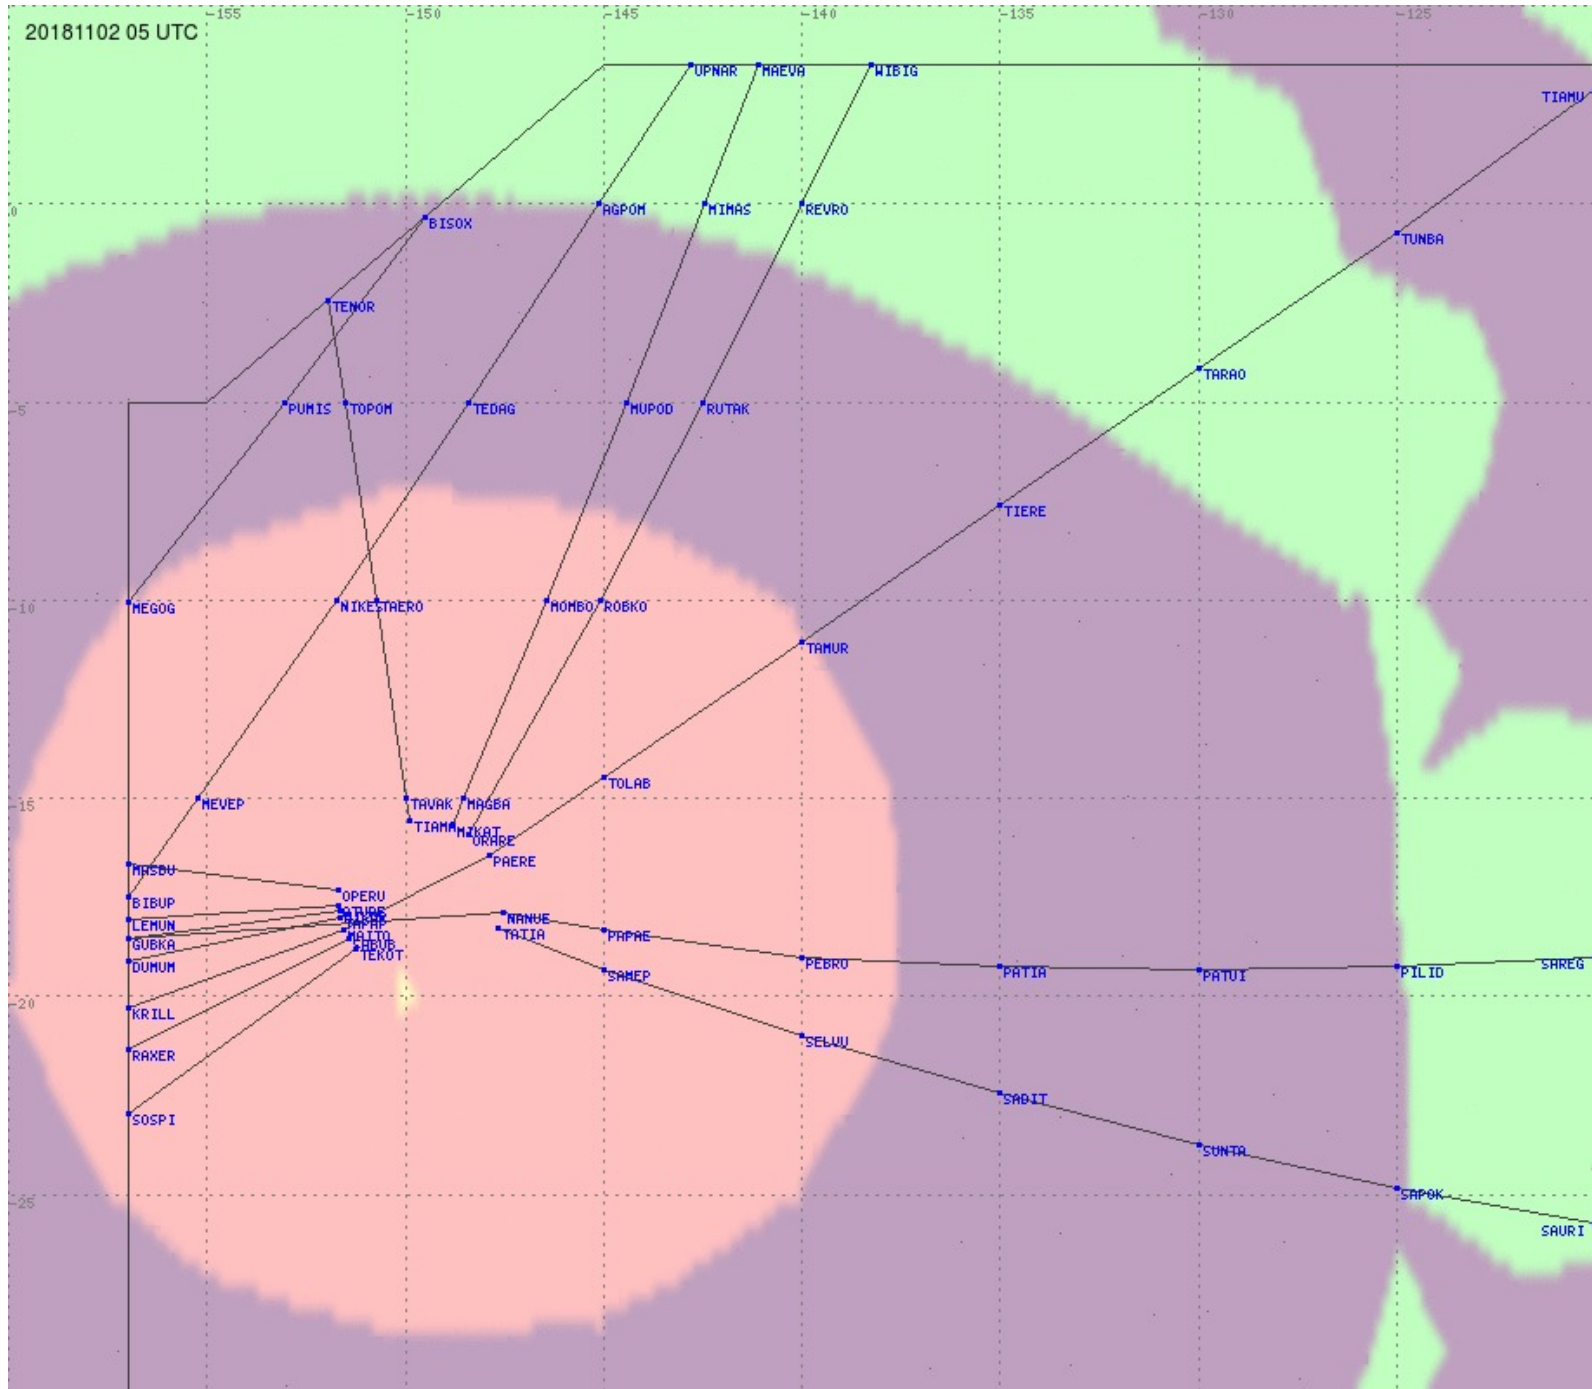

Tahiti FIR - HF Propag - 20181102

2.8 MHz 3.5 MHz 5.6 MHz 8.9 MHz 13.3 MHz 17.9 MHz None