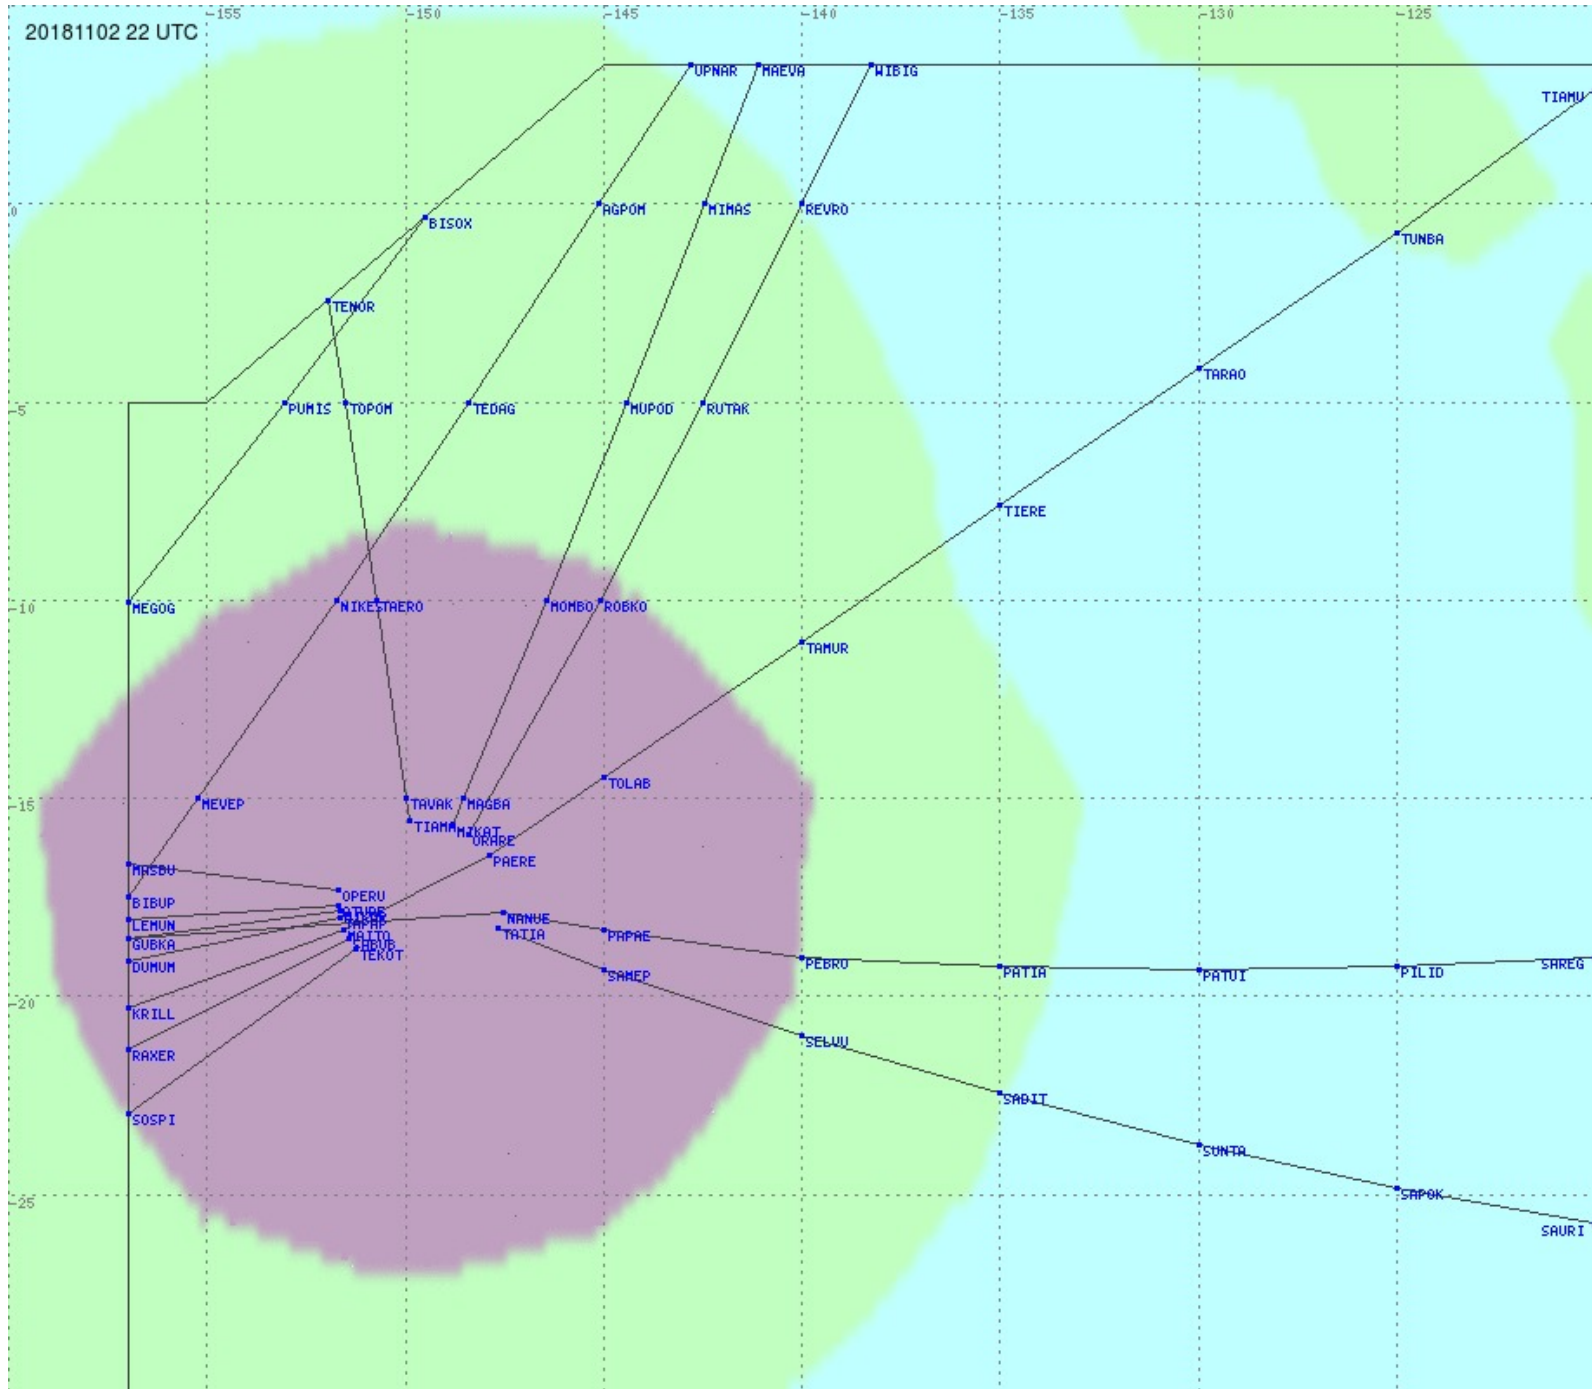

Tahiti FIR - HF Propag - 20181102

2.8 MHz 3.5 MHz 5.6 MHz 8.9 MHz 13.3 MHz 17.9 MHz None