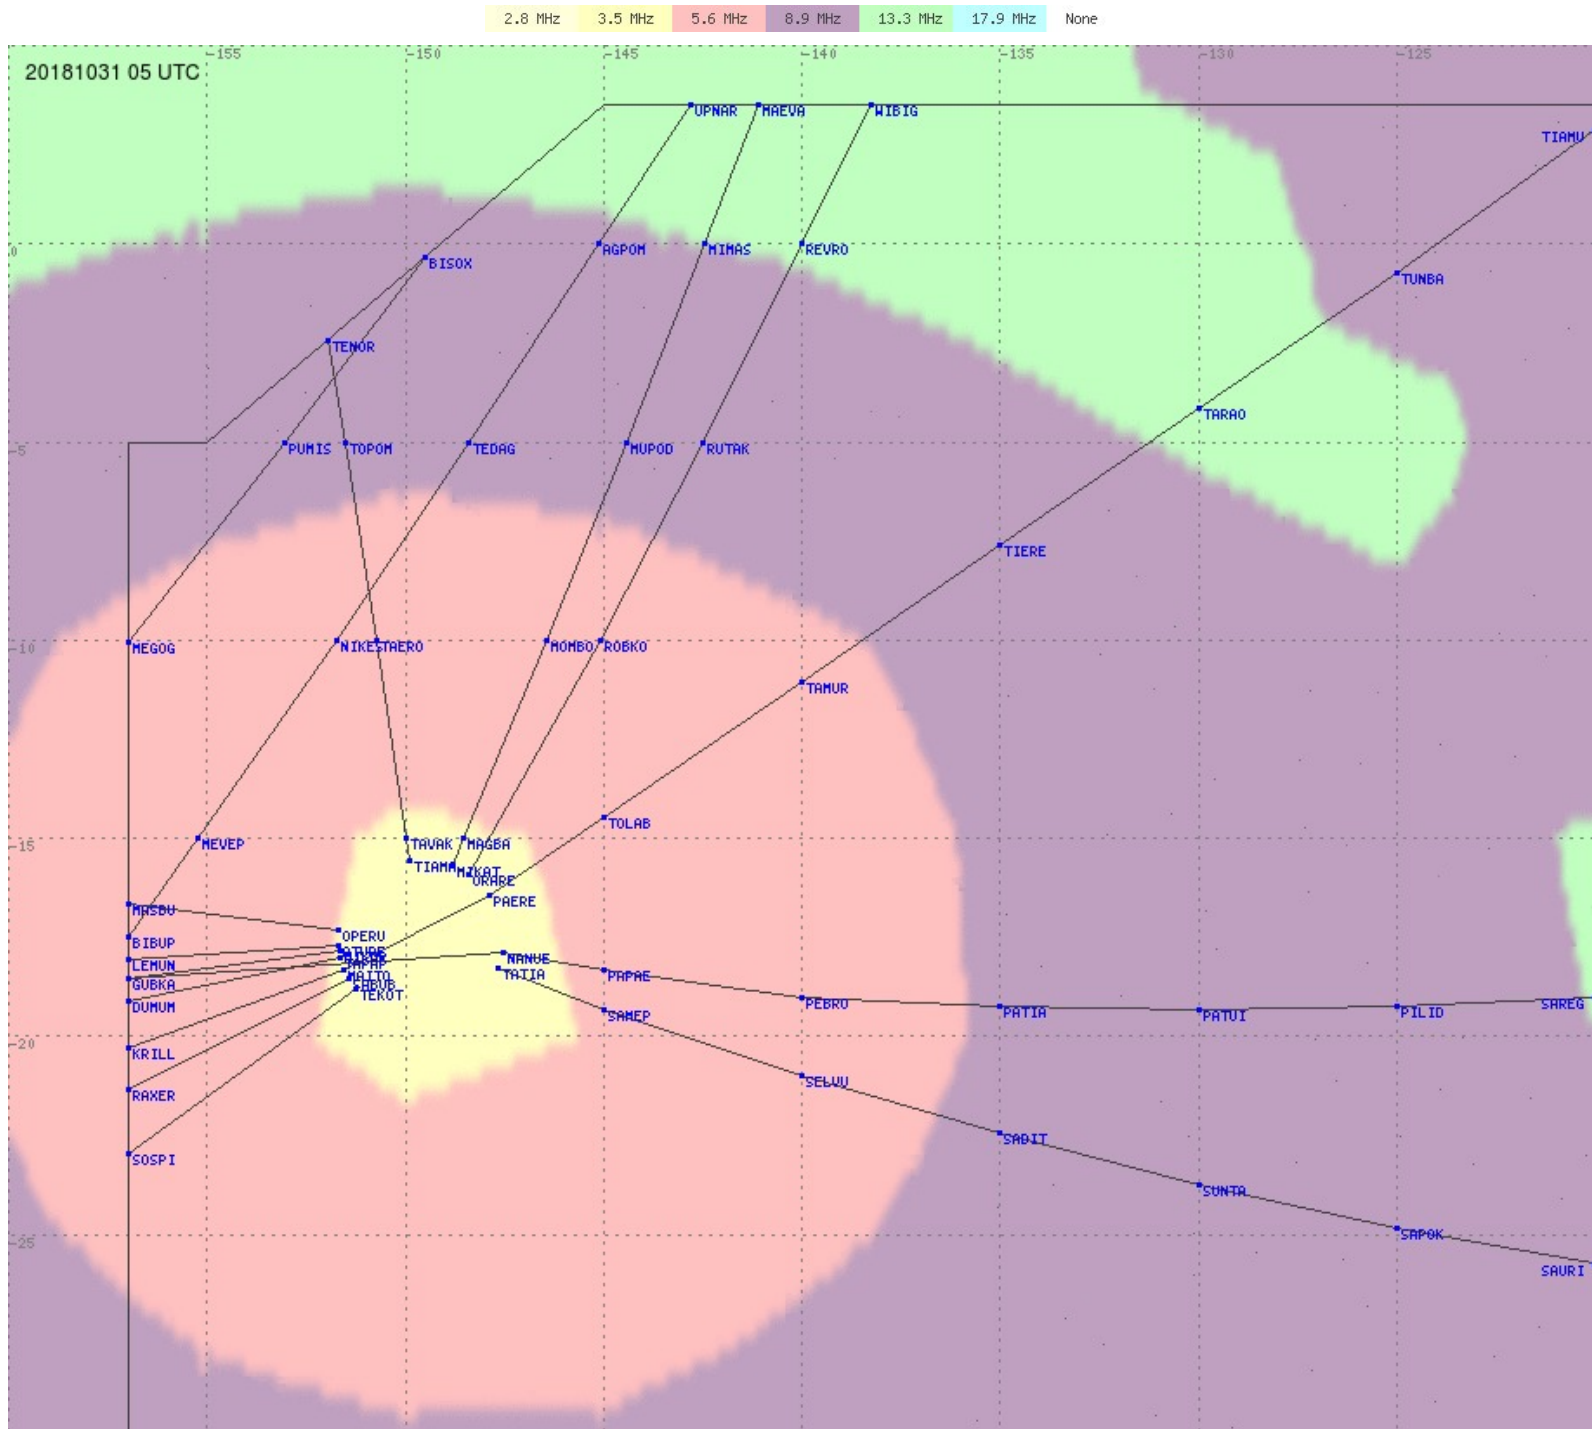

Tahiti FIR - HF Propag - 20181031