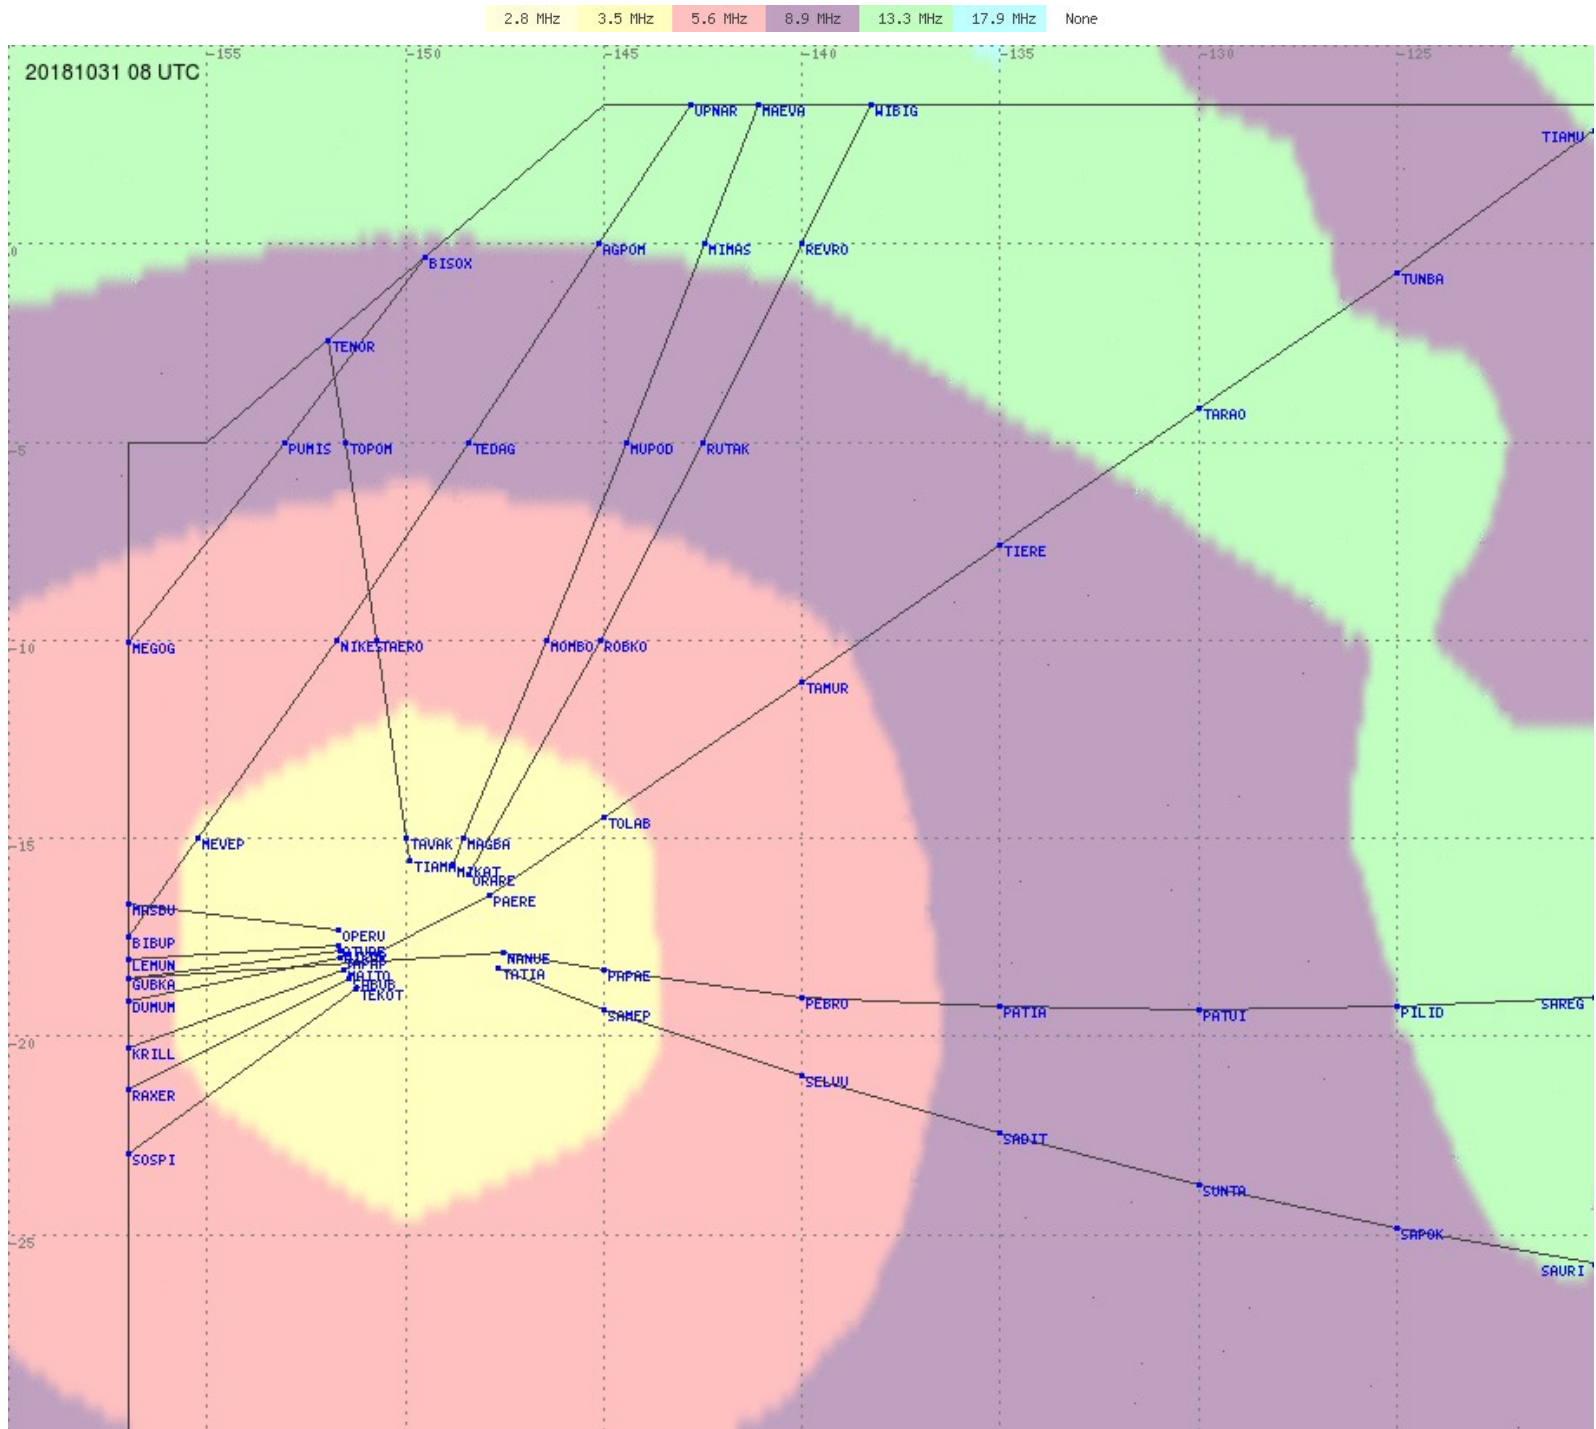

Tahiti FIR - HF Propag - 20181031