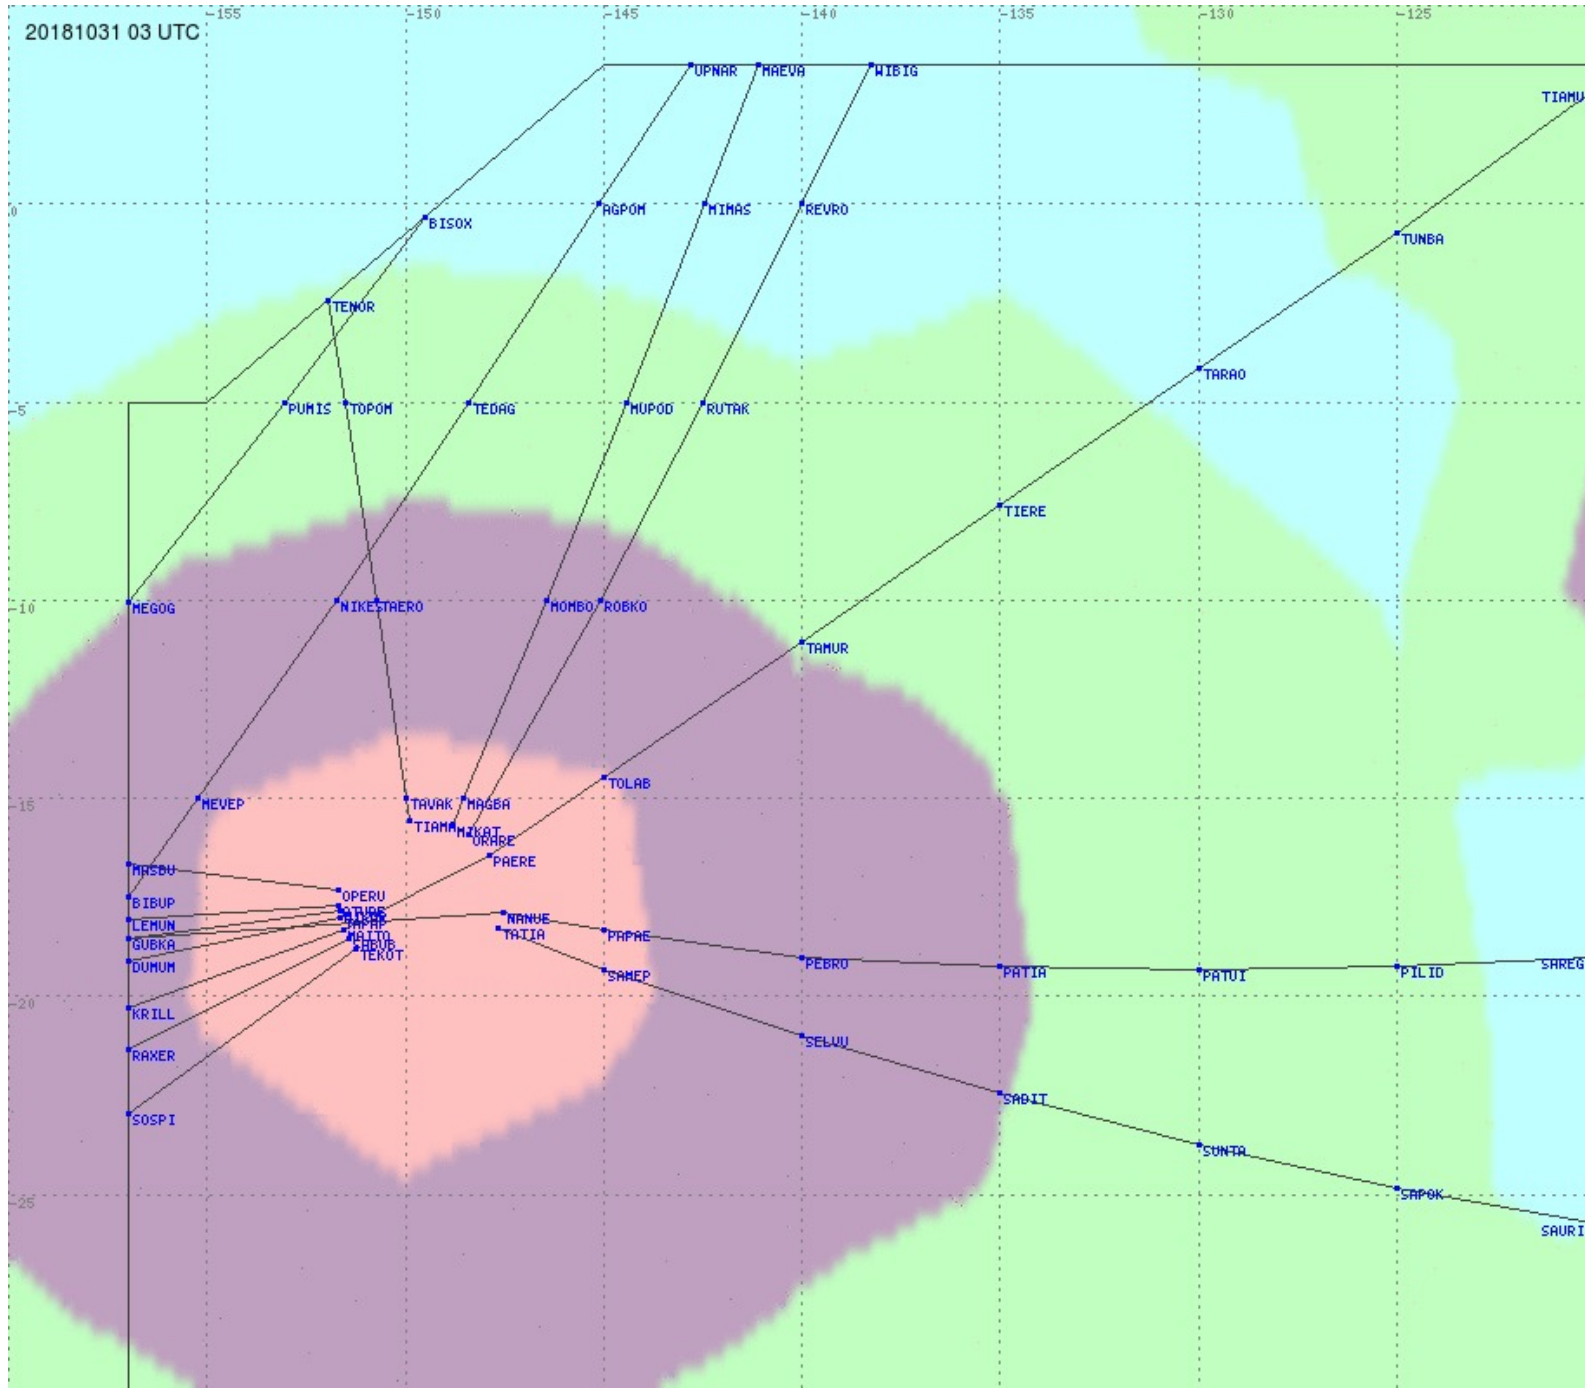

Tahiti FIR - HF Propag - 20181031

2.8 MHz 3.5 MHz 5.6 MHz 8.9 MHz 13.3 MHz 17.9 MHz None