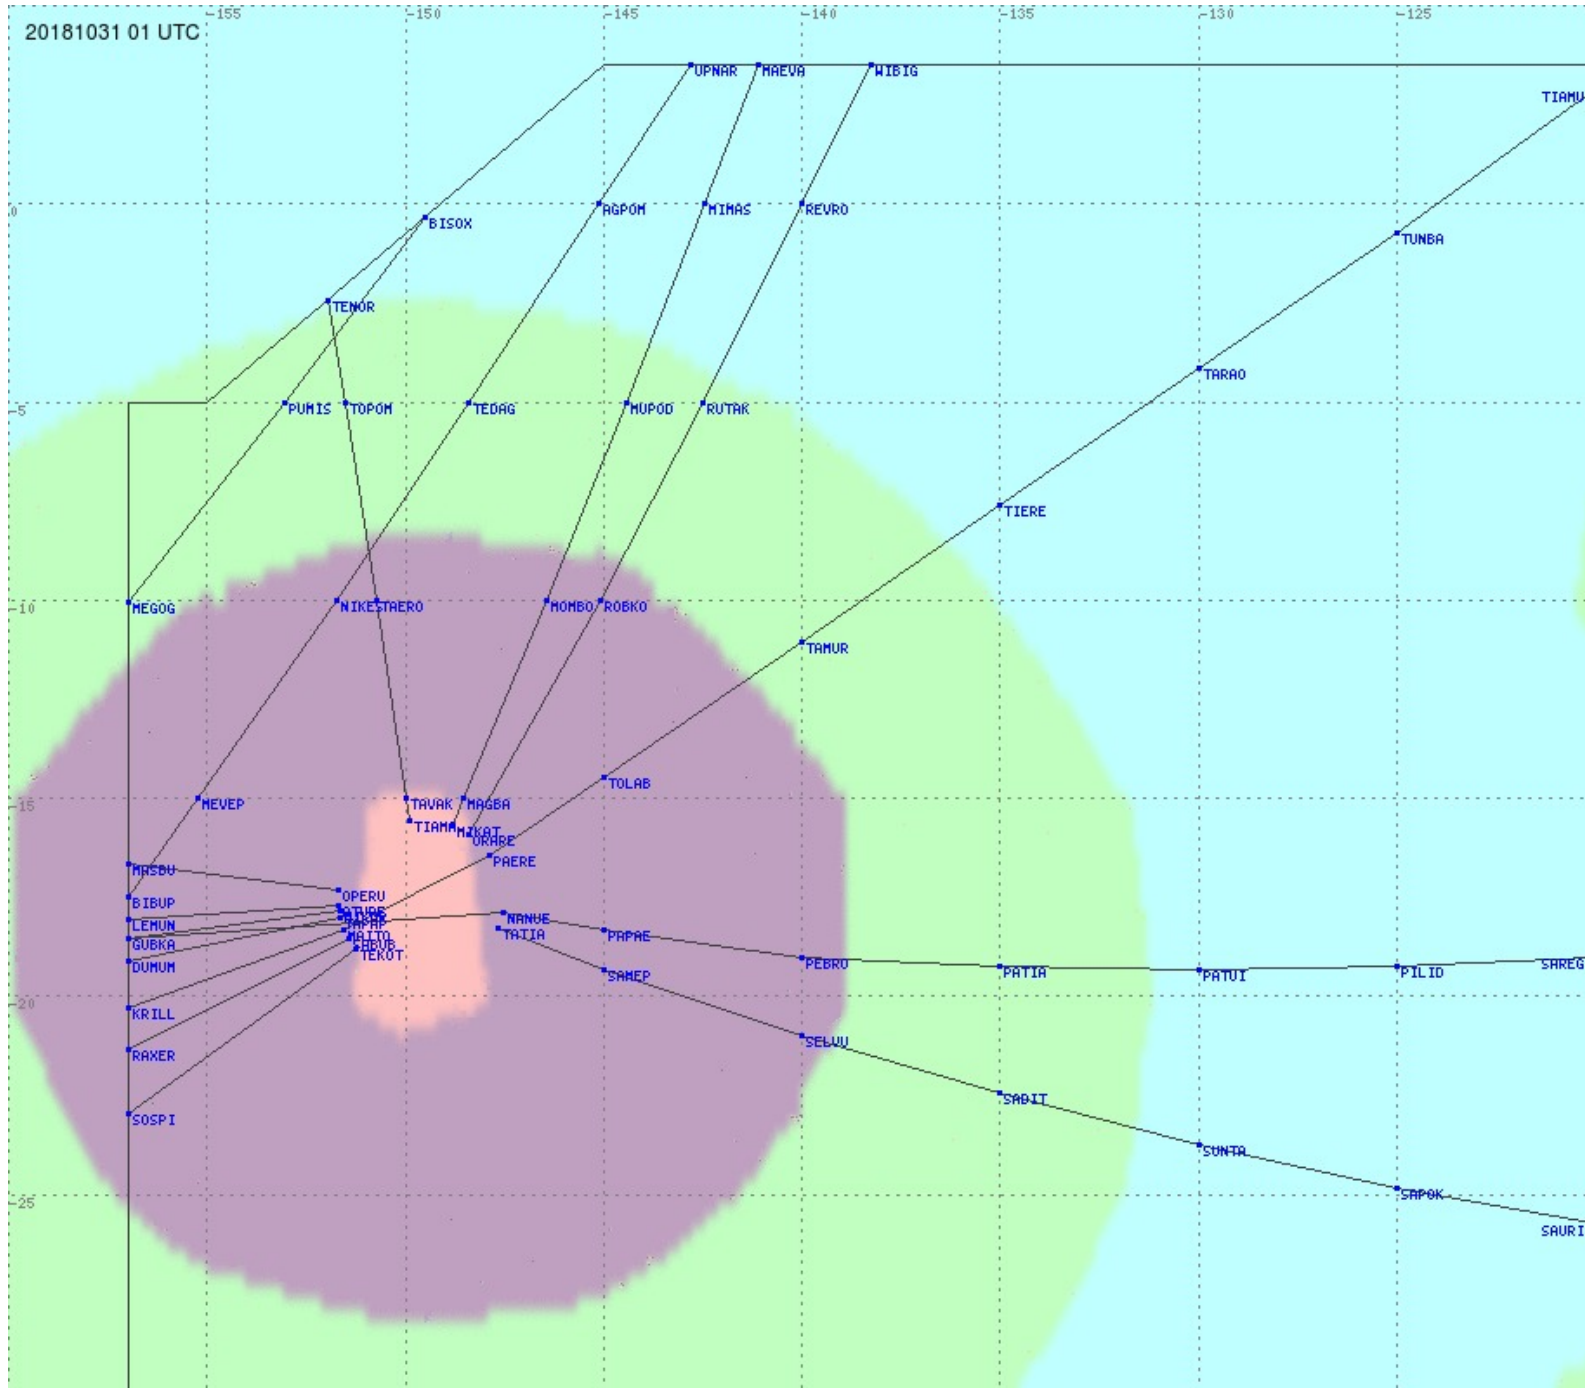

# Tahiti FIR - HF Propag - 20181031

2.8 MHz 3.5 MHz 5.6 MHz 8.9 MHz 13.3 MHz 17.9 MHz None