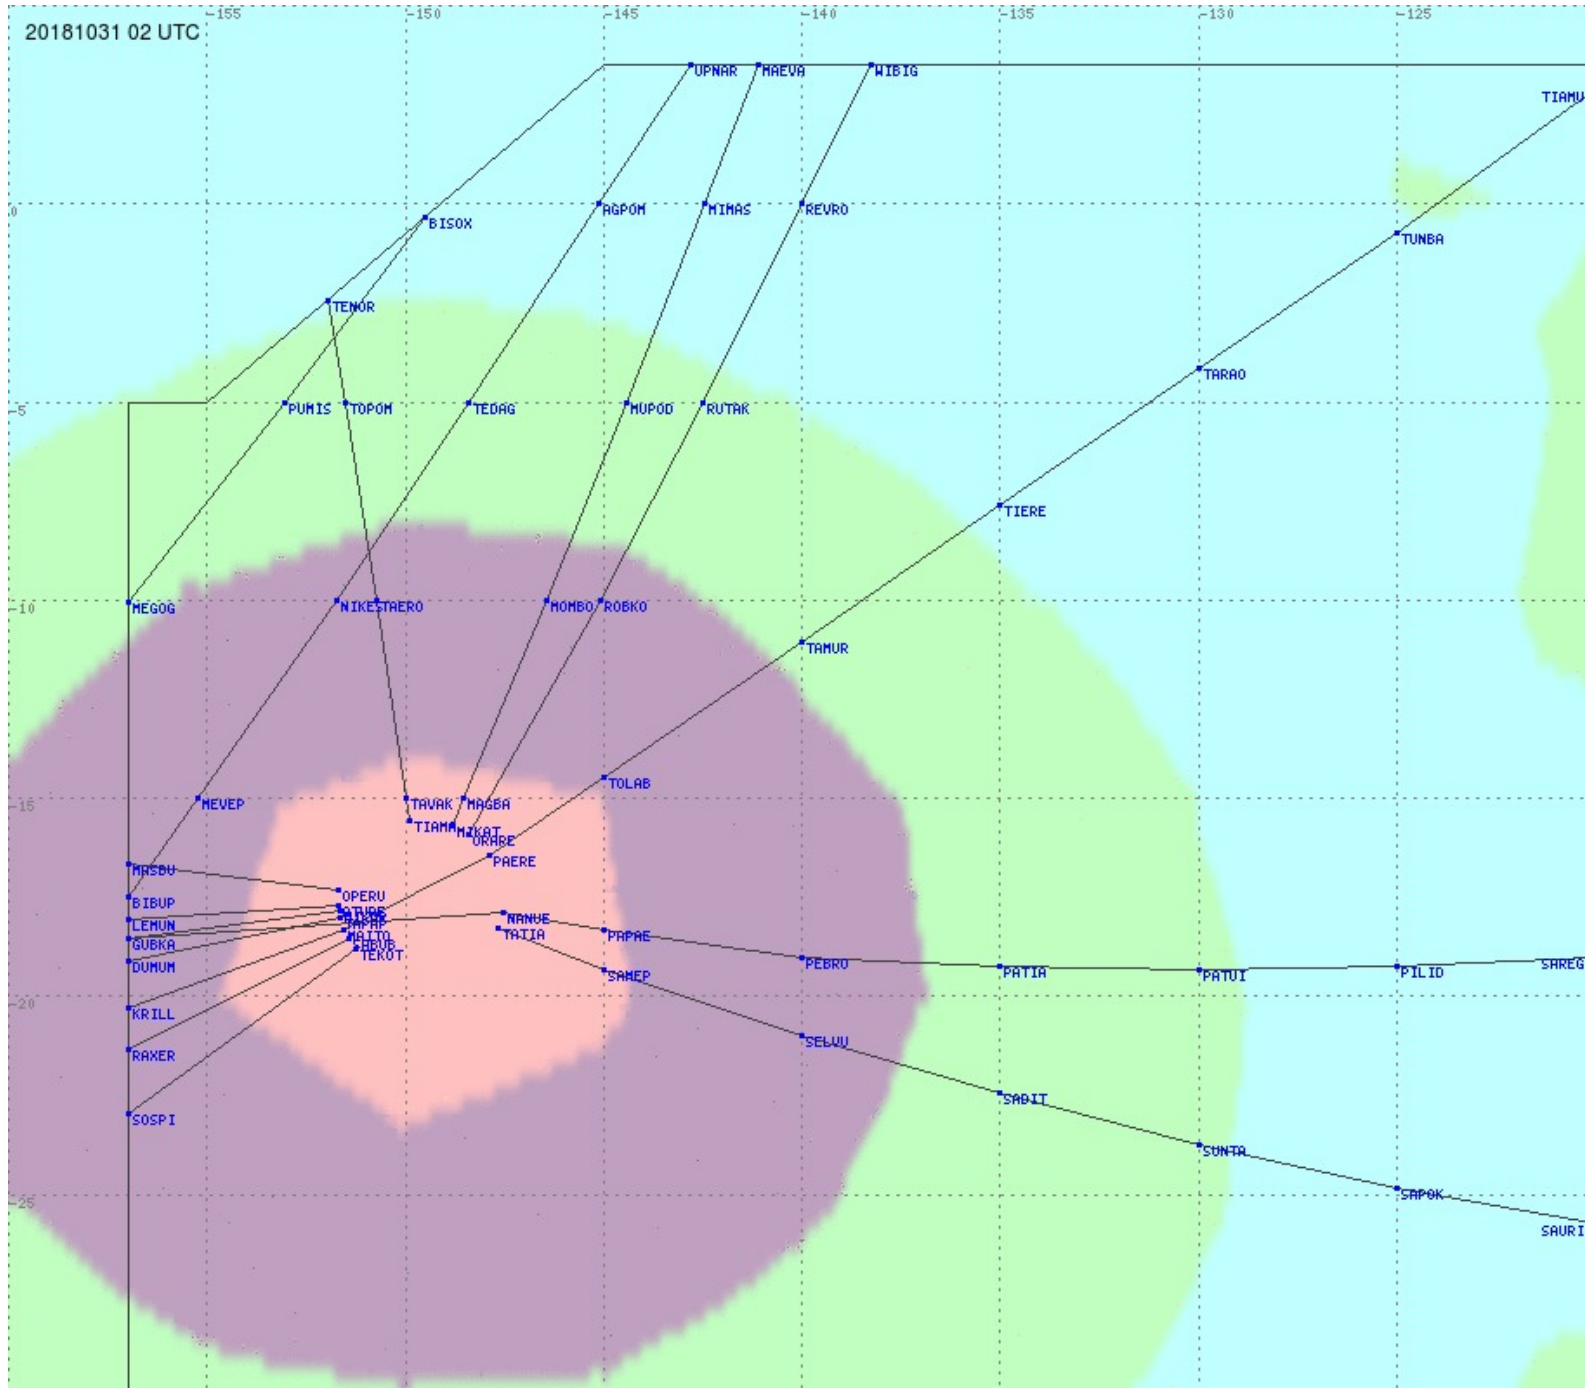

Tahiti FIR - HF Propag - 20181031

2.8 MHz 3.5 MHz 5.6 MHz 8.9 MHz 13.3 MHz 17.9 MHz None