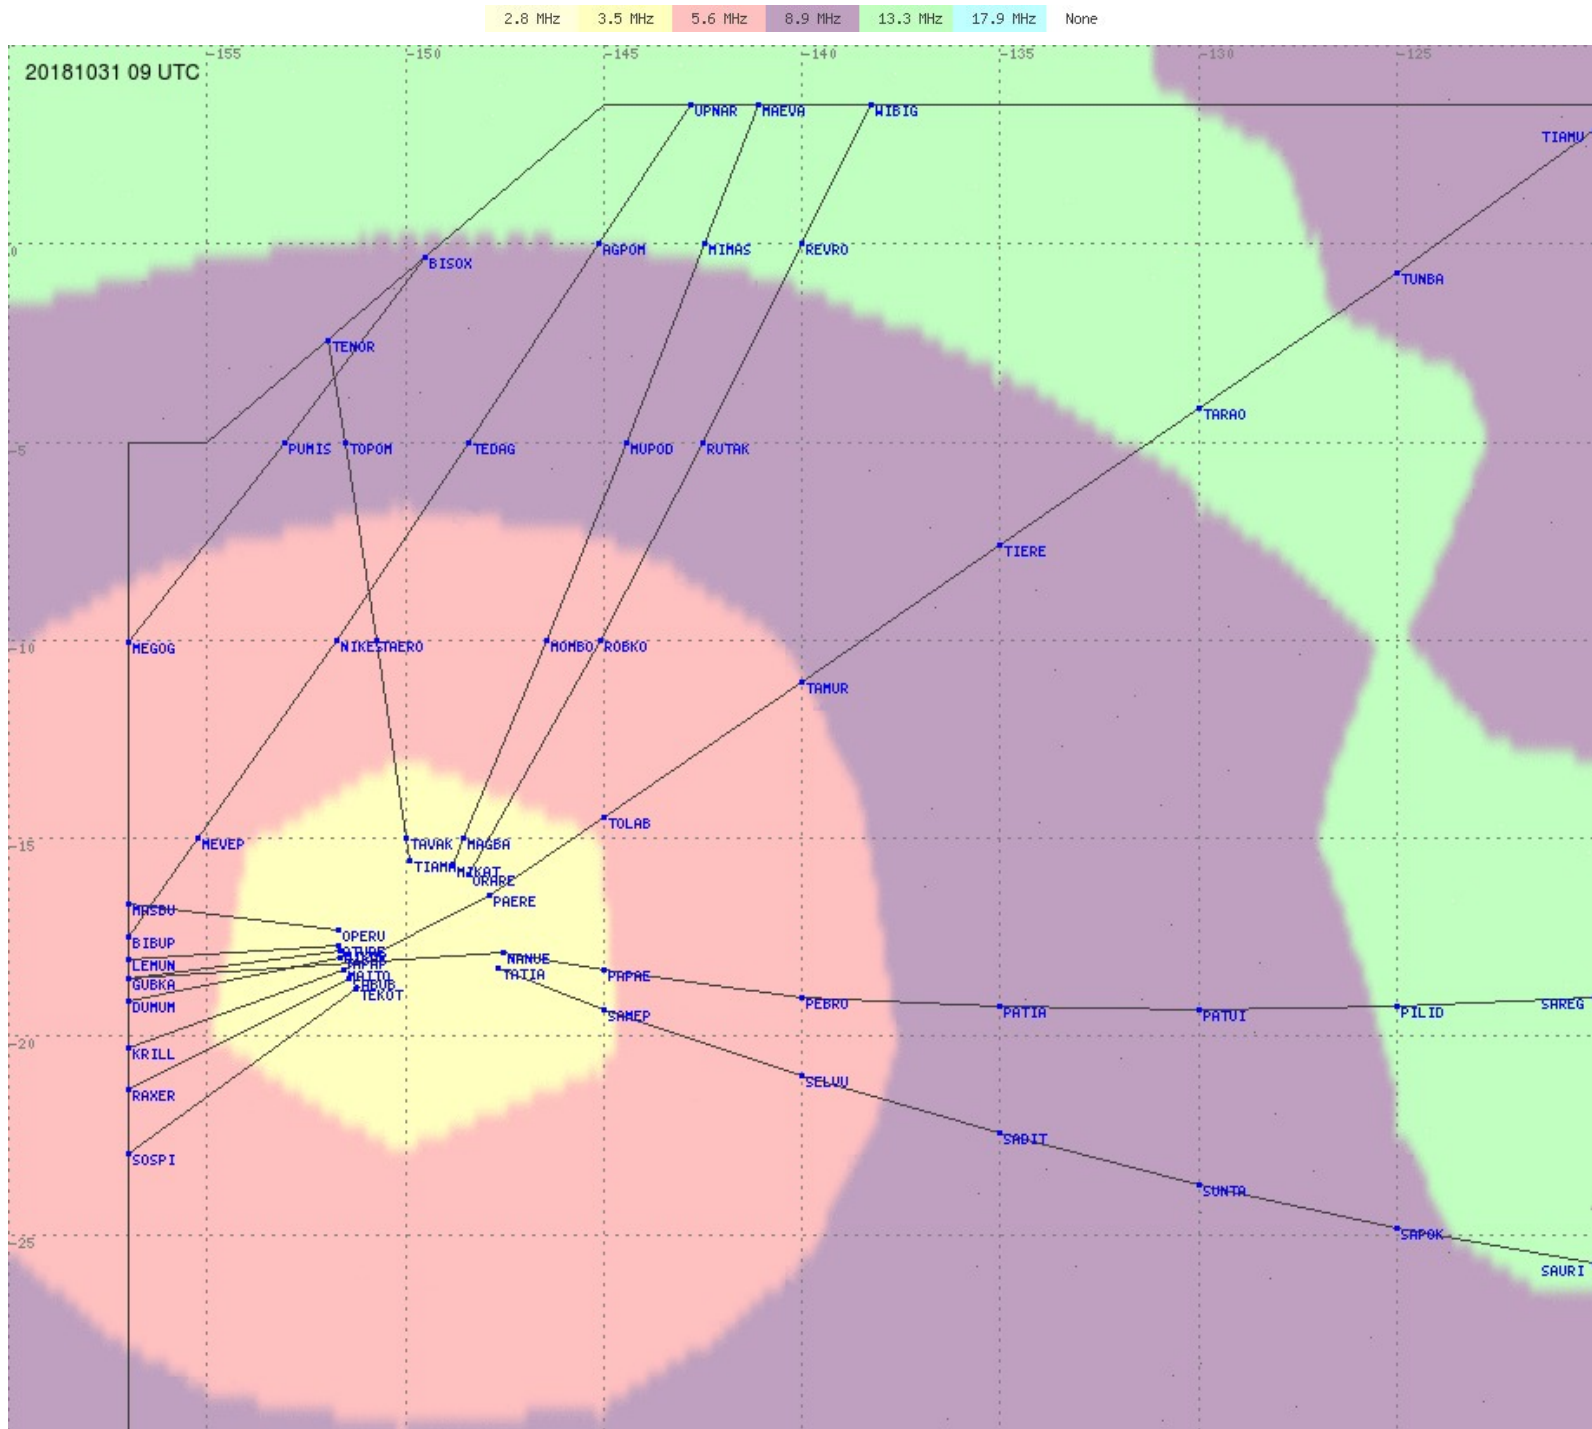

Tahiti FIR - HF Propag - 20181031