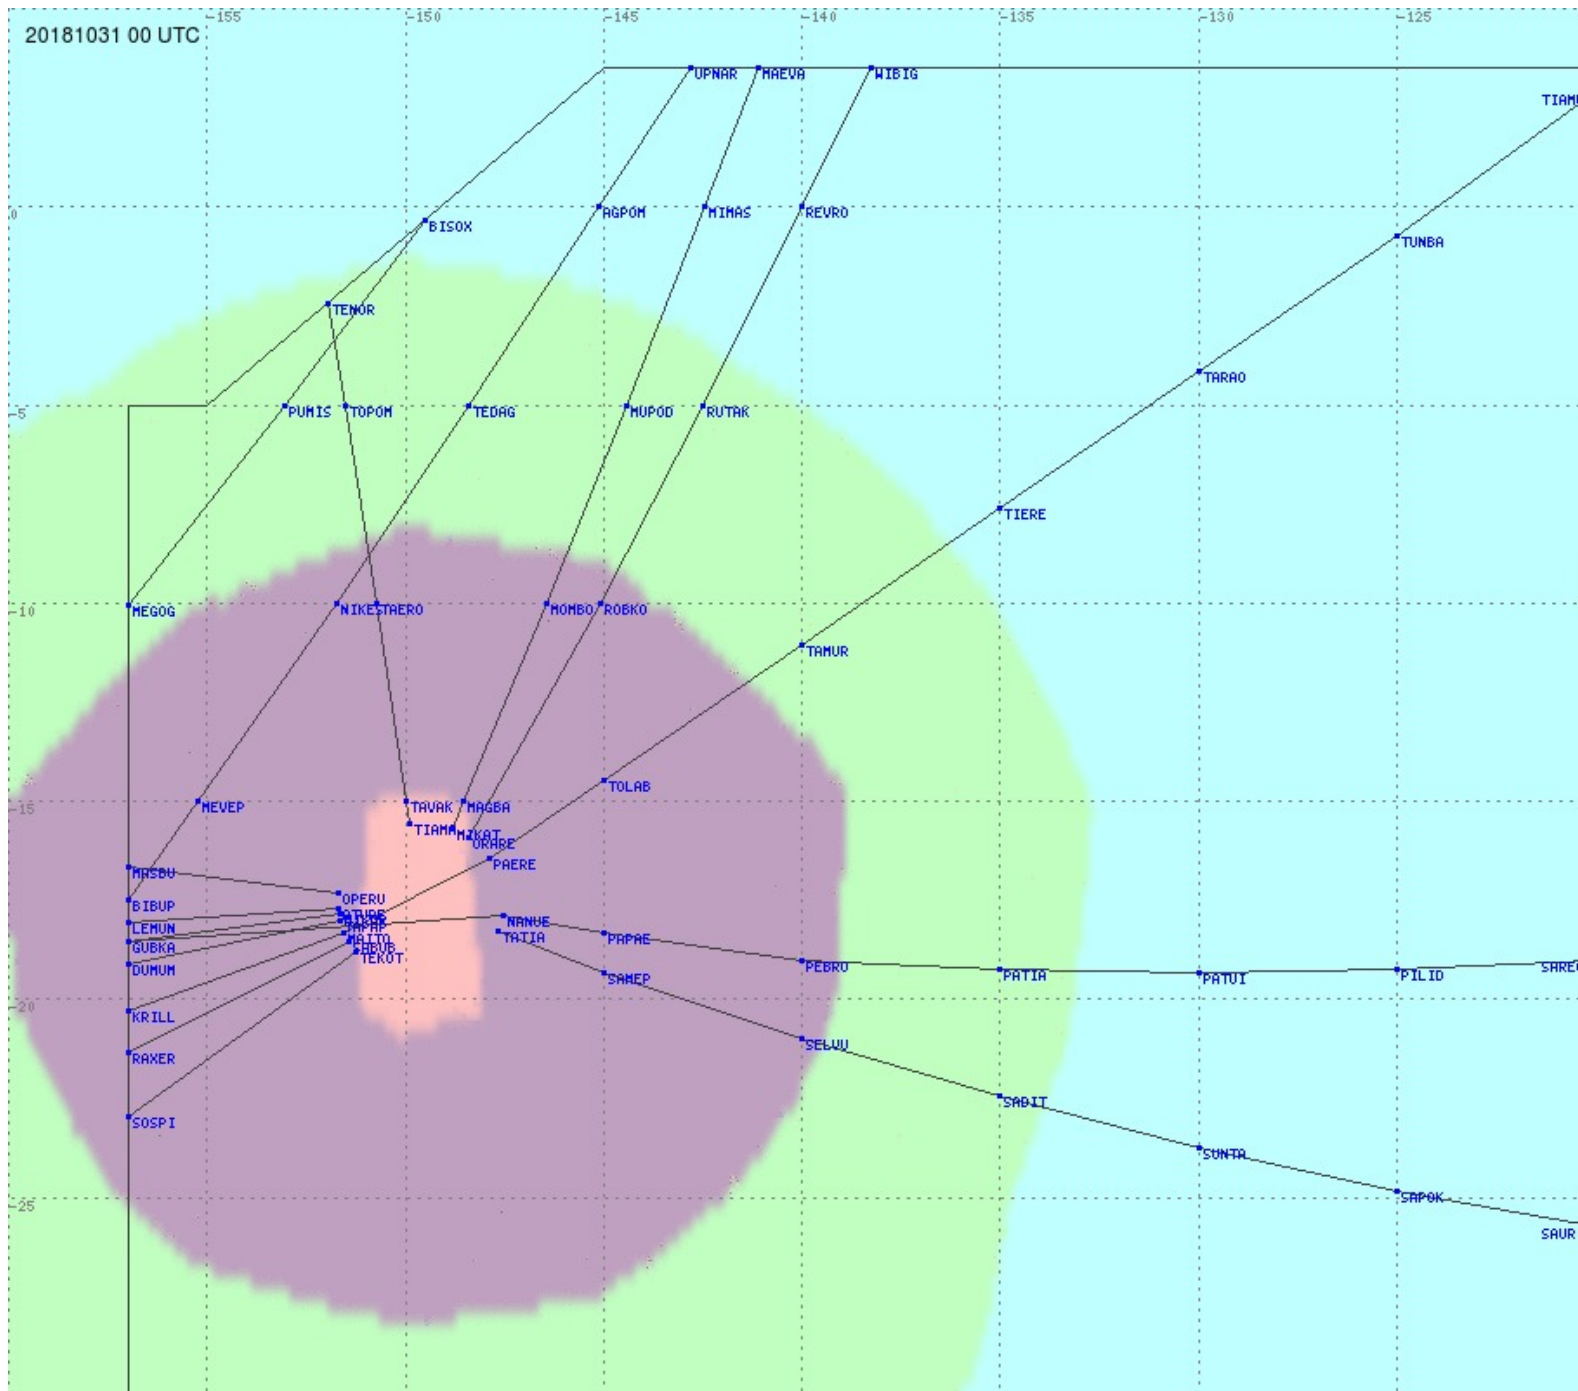

# Tahiti FIR - HF Propag - 20181031

2.8 MHz 3.5 MHz 5.6 MHz 8.9 MHz 13.3 MHz 17.9 MHz None