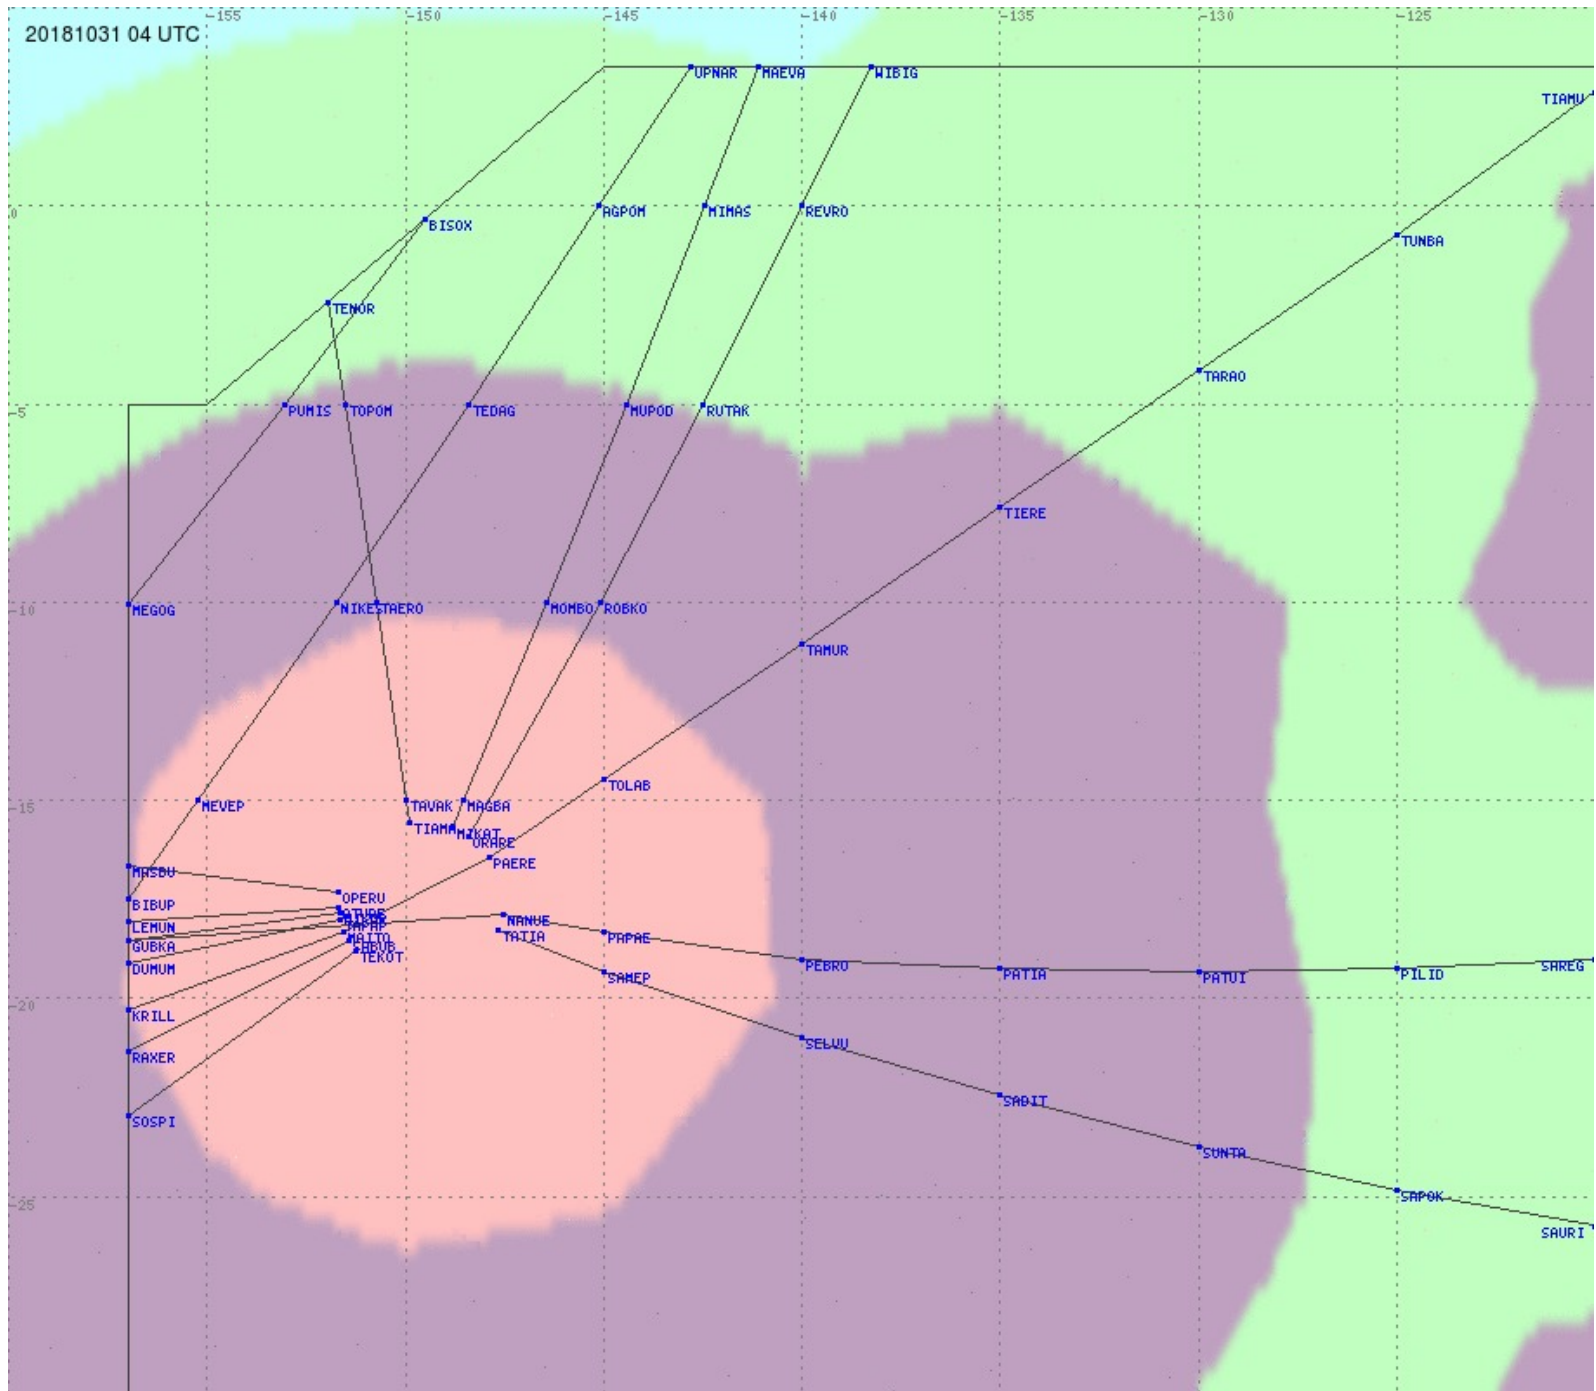

Tahiti FIR - HF Propag - 20181031

2.8 MHz 3.5 MHz 5.6 MHz 8.9 MHz 13.3 MHz 17.9 MHz None