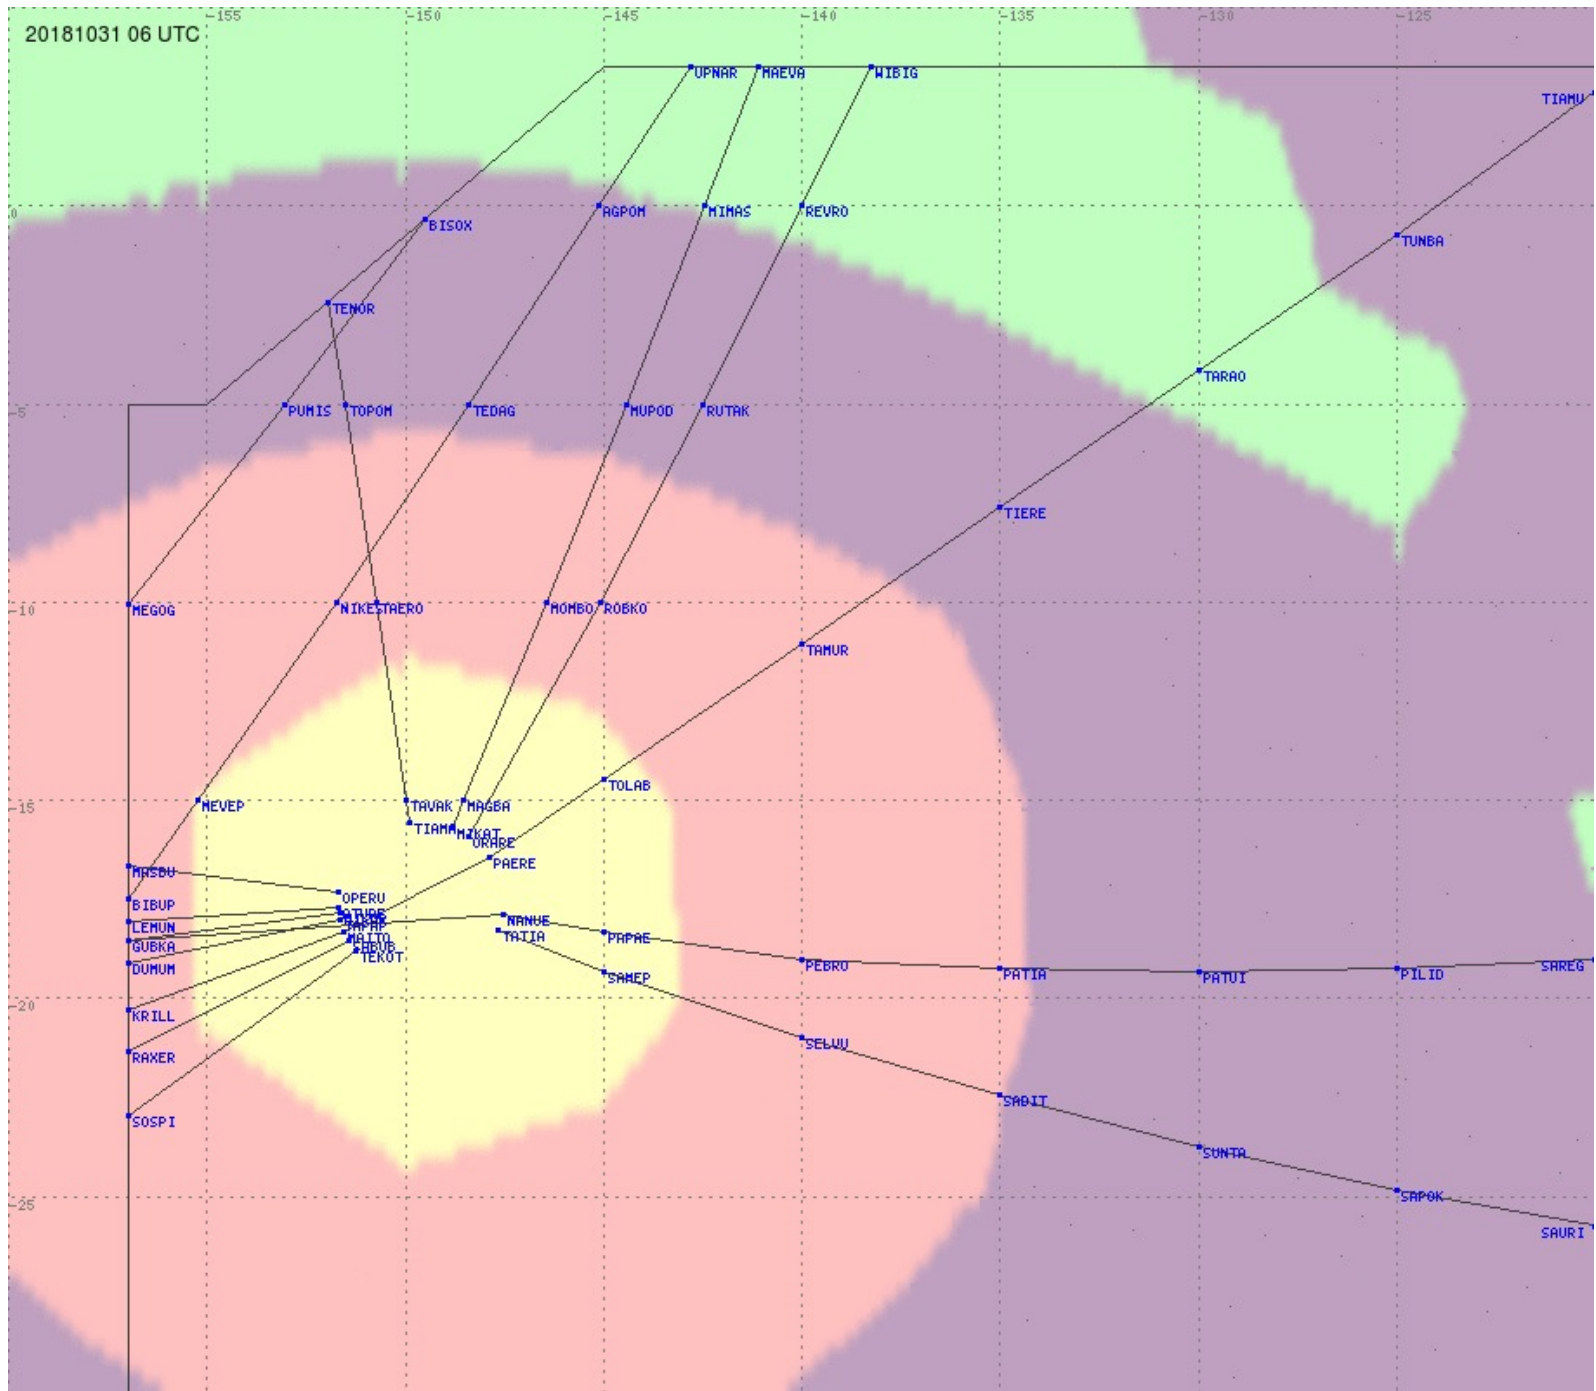

Tahiti FIR - HF Propag - 20181031

2.8 MHz
3.5 MHz
5.6 MHz
8.9 MHz
13.3 MHz
17.9 MHz
None