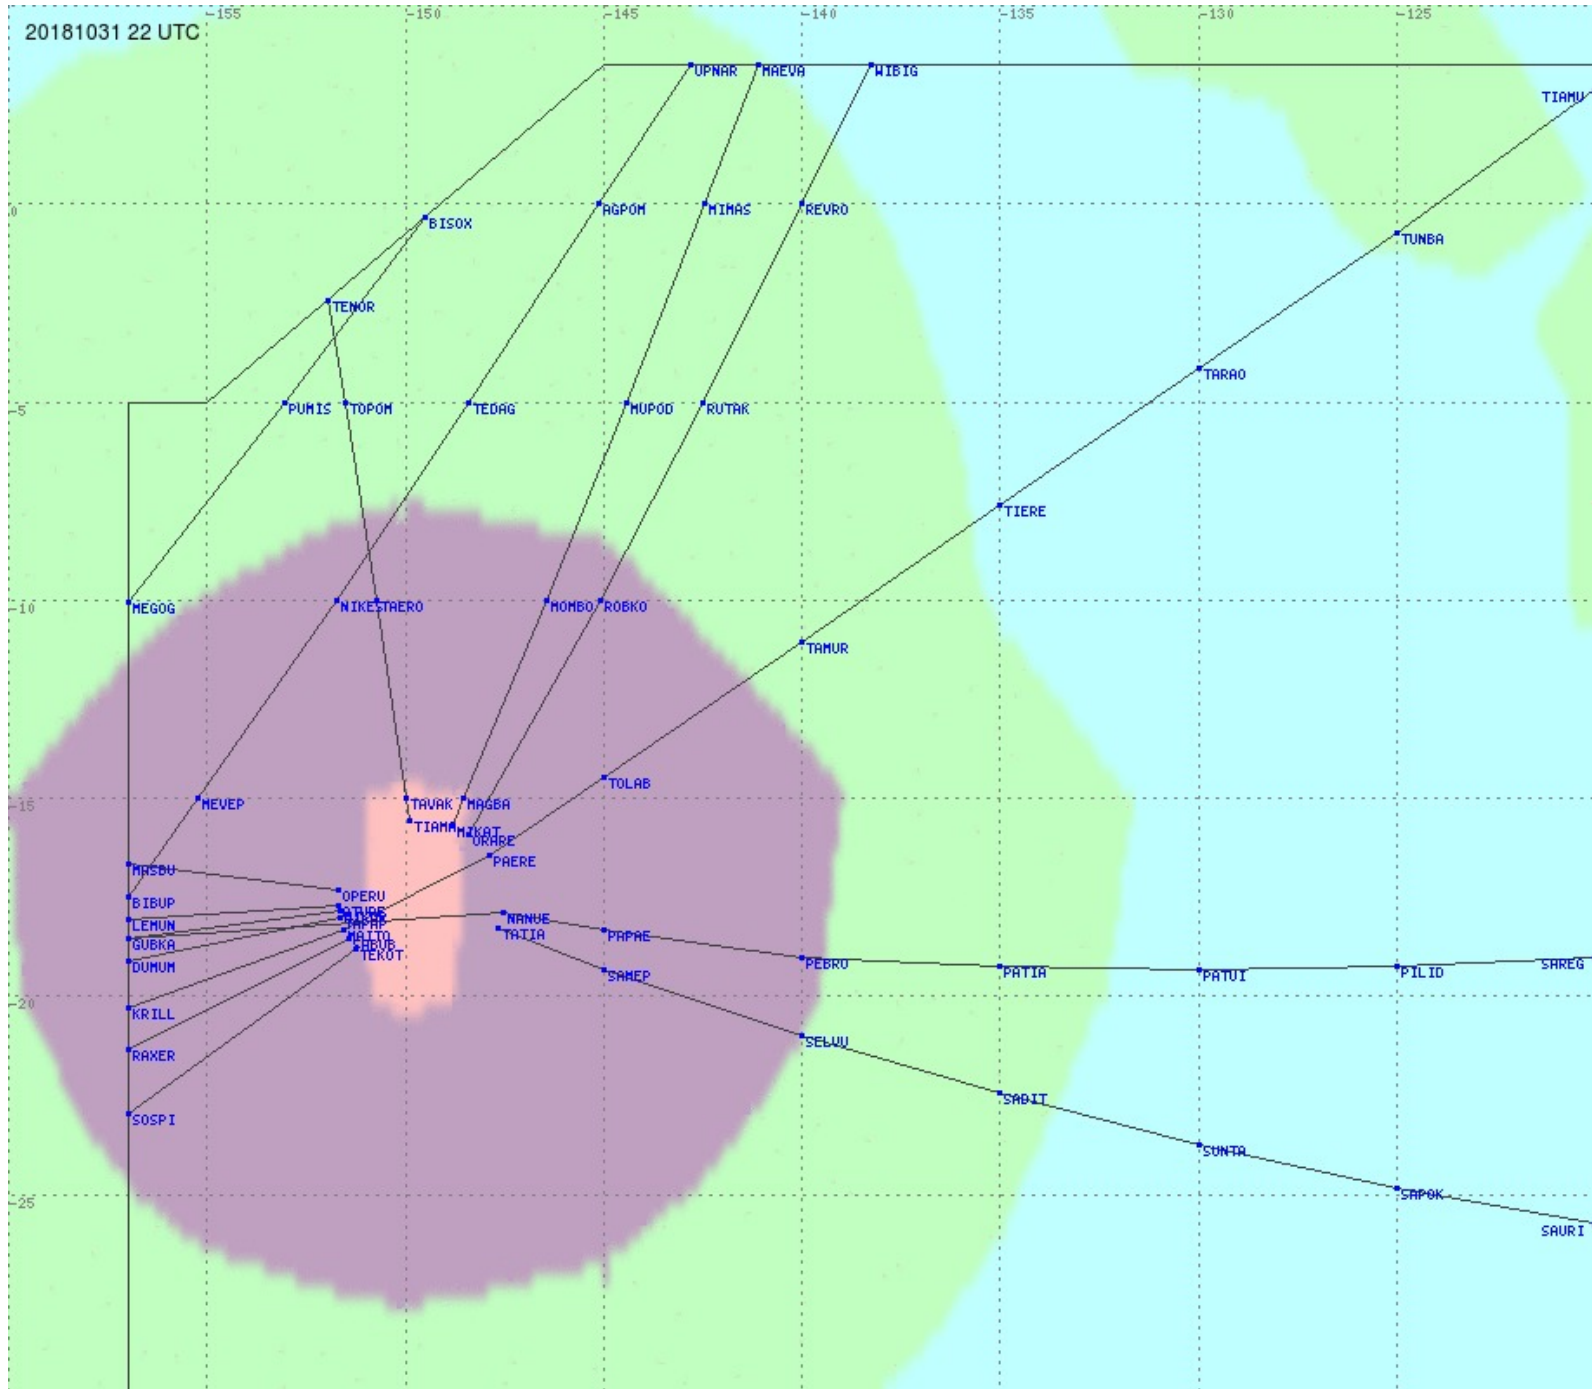

Tahiti FIR - HF Propag - 20181031

2.8 MHz 3.5 MHz 5.6 MHz 8.9 MHz 13.3 MHz 17.9 MHz None