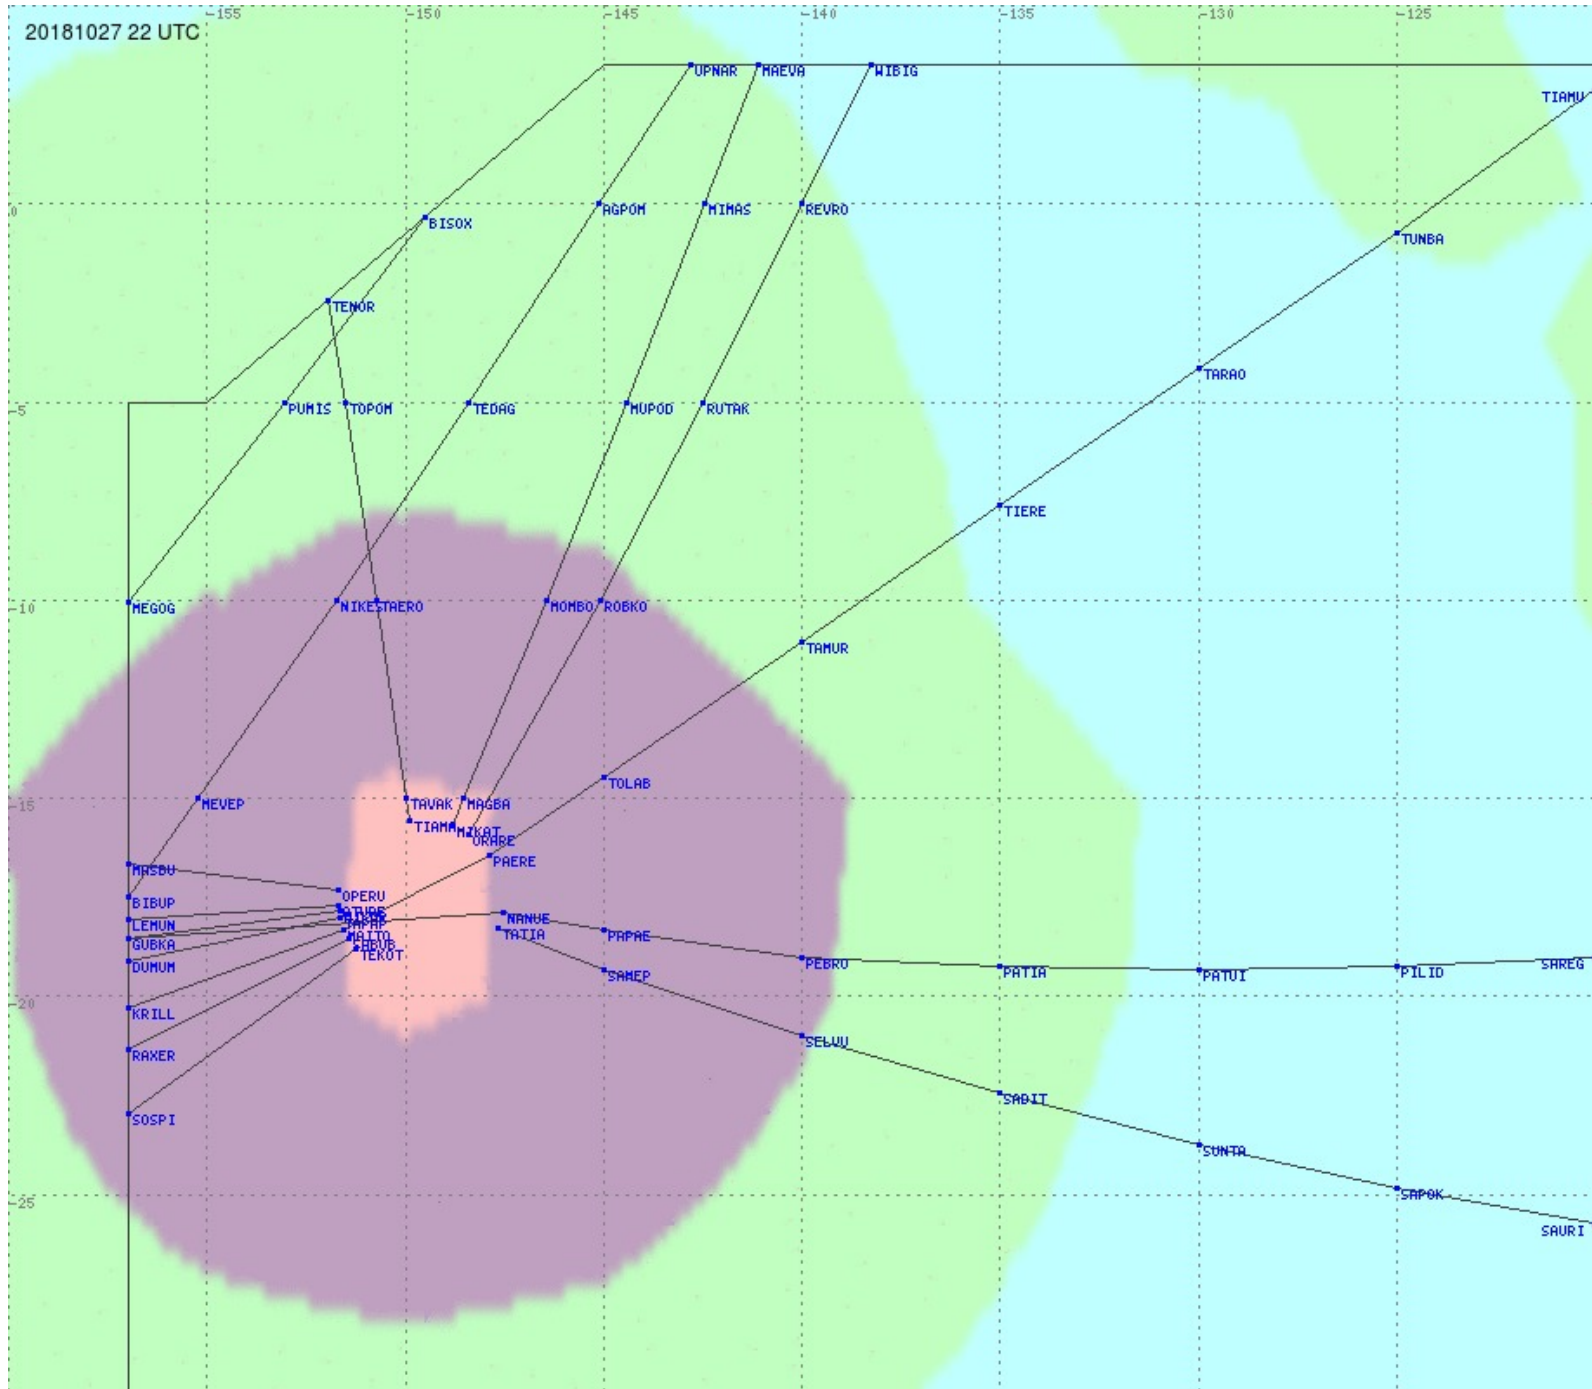

Tahiti FIR - HF Propag - 20181027

2.8 MHz
3.5 MHz
5.6 MHz
8.9 MHz
13.3 MHz
17.9 MHz
None

Tahiti FIR - HF Propag - 20181027

2.8 MHz 3.5 MHz 5.6 MHz 8.9 MHz 13.3 MHz 17.9 MHz None

Tahiti FIR - HF Propag - 20181027

2.8 MHz 3.5 MHz 5.6 MHz 8.9 MHz 13.3 MHz 17.9 MHz None

Tahiti FIR - HF Propag - 20181027

2.8 MHz 3.5 MHz 5.6 MHz 8.9 MHz 13.3 MHz 17.9 MHz None

Tahiti FIR - HF Propag - 20181027

2.8 MHz
3.5 MHz
5.6 MHz
8.9 MHz
13.3 MHz
17.9 MHz
None

Tahiti FIR - HF Propag - 20181027

Tahiti FIR - HF Propag - 20181027

2.8 MHz 3.5 MHz 5.6 MHz 8.9 MHz 13.3 MHz 17.9 MHz None

Tahiti FIR - HF Propag - 20181027

2.8 MHz 3.5 MHz 5.6 MHz 8.9 MHz 13.3 MHz 17.9 MHz None

Tahiti FIR - HF Propag - 20181027

Tahiti FIR - HF Propag - 20181027

Tahiti FIR - HF Propag - 20181027

2.8 MHz 3.5 MHz 5.6 MHz 8.9 MHz 13.3 MHz 17.9 MHz None

Tahiti FIR - HF Propag - 20181027

2.8 MHz 3.5 MHz 5.6 MHz 8.9 MHz 13.3 MHz 17.9 MHz None