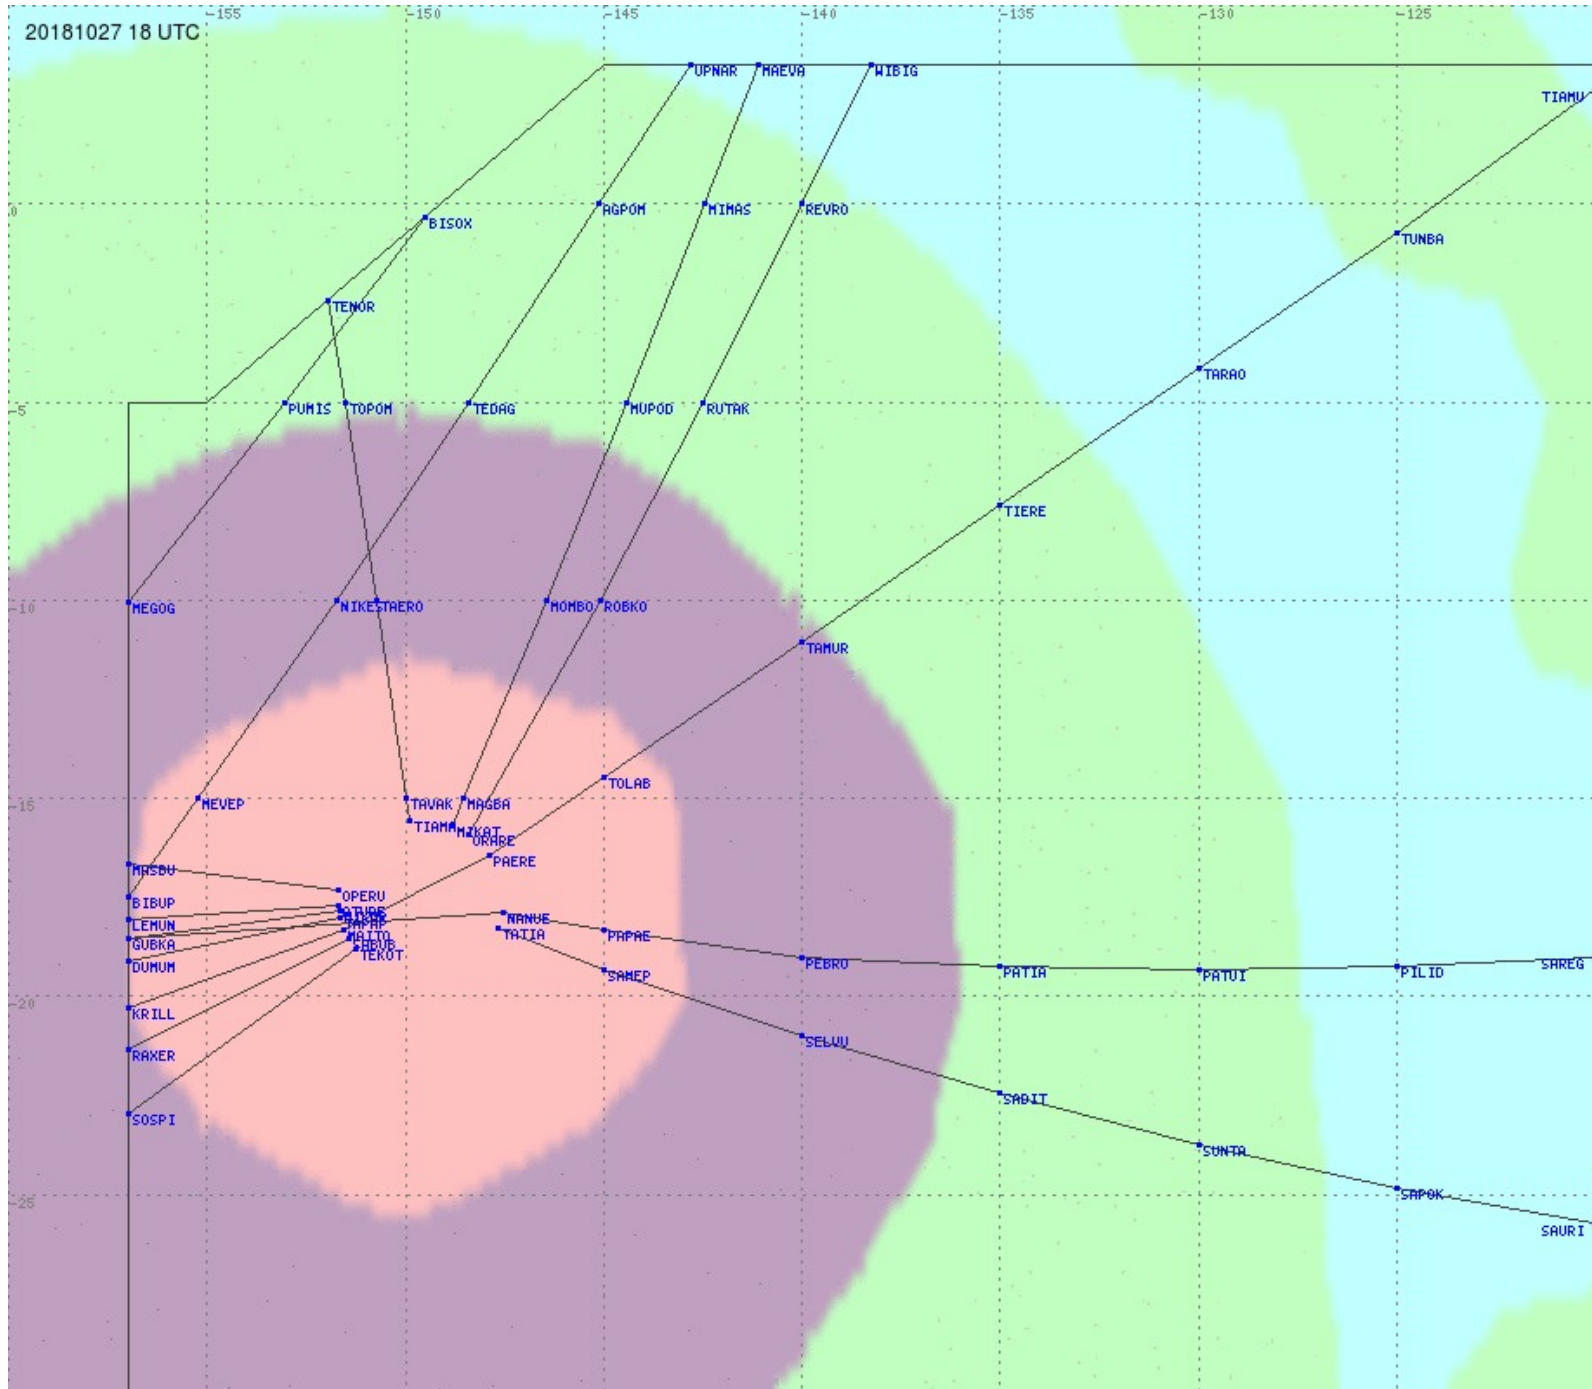

Tahiti FIR - HF Propag - 20181027

2.8 MHz 3.5 MHz 5.6 MHz 8.9 MHz 13.3 MHz 17.9 MHz None