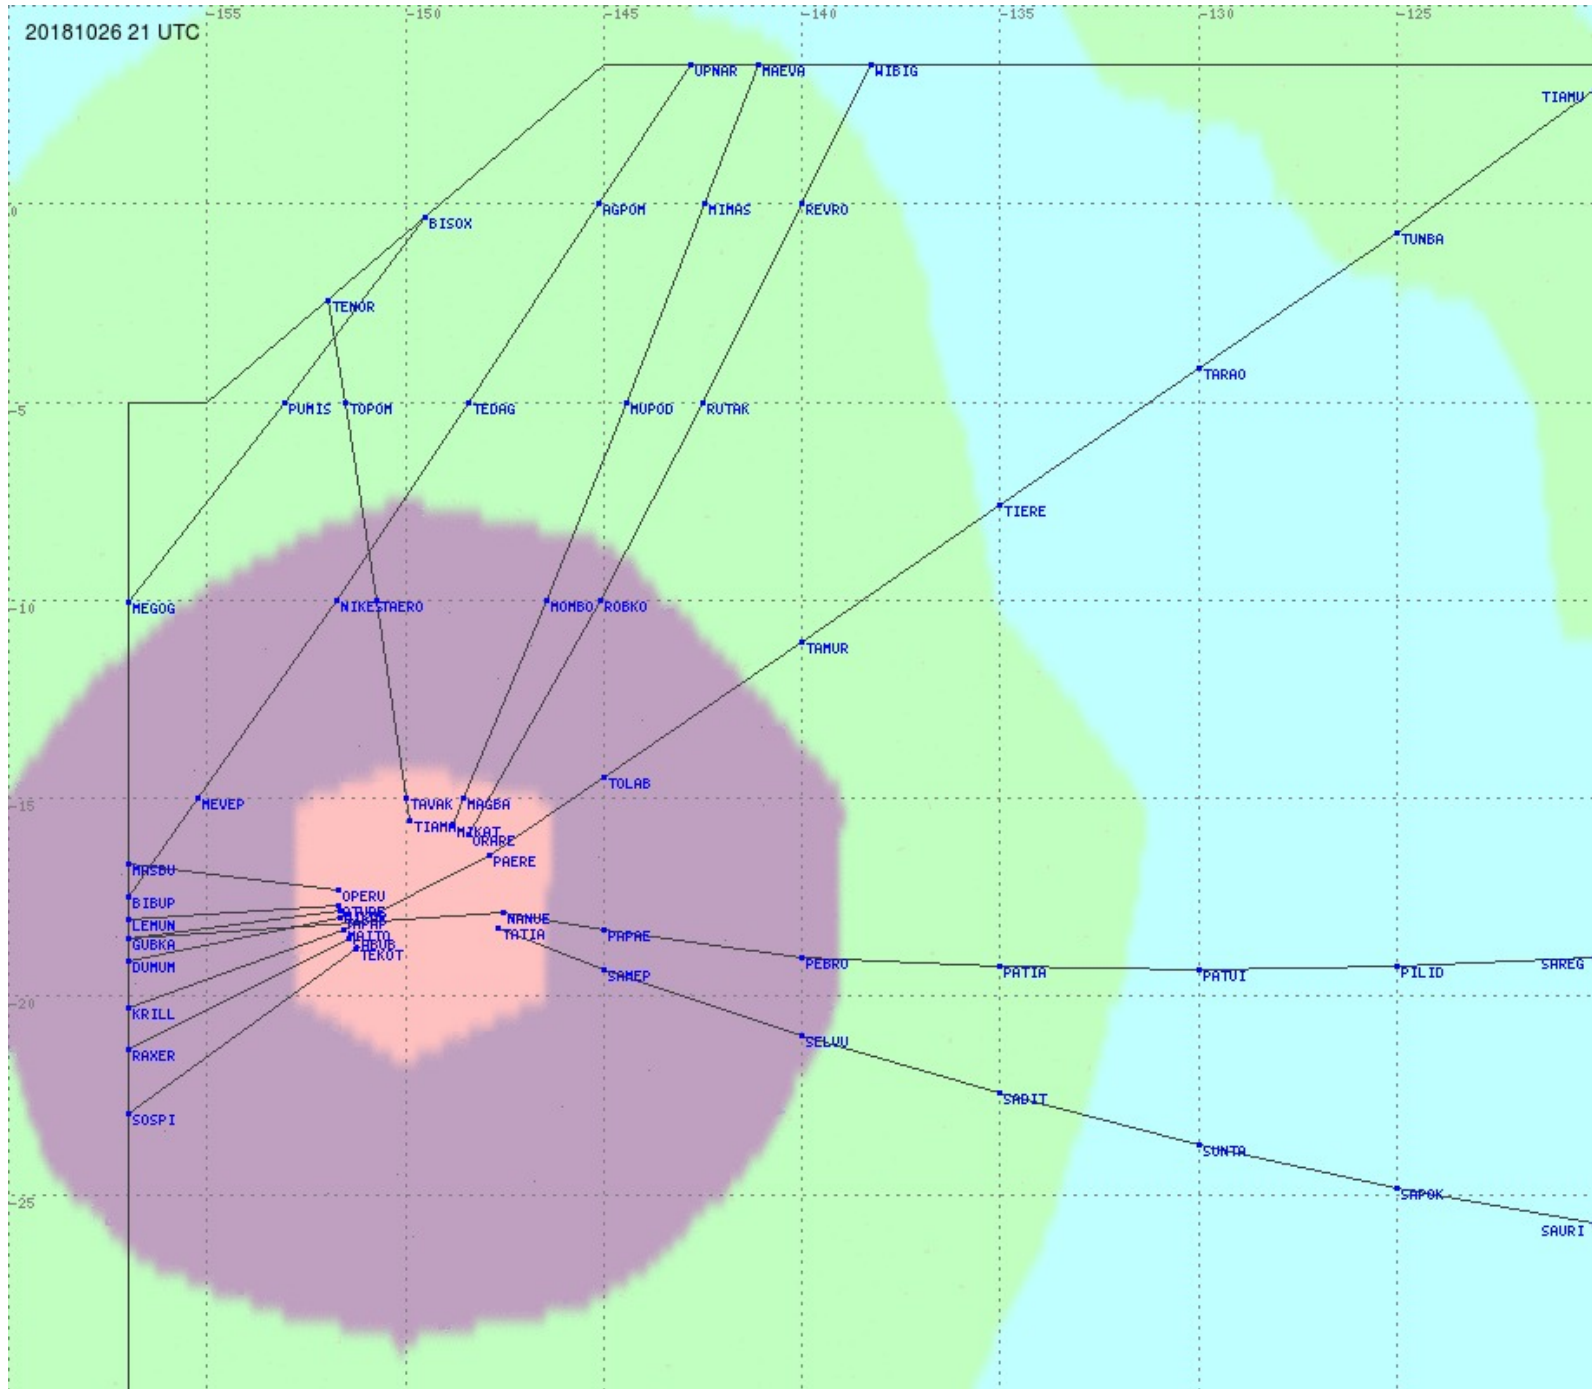

Tahiti FIR - HF Propag - 20181026

2.8 MHz 3.5 MHz 5.6 MHz 8.9 MHz 13.3 MHz 17.9 MHz None