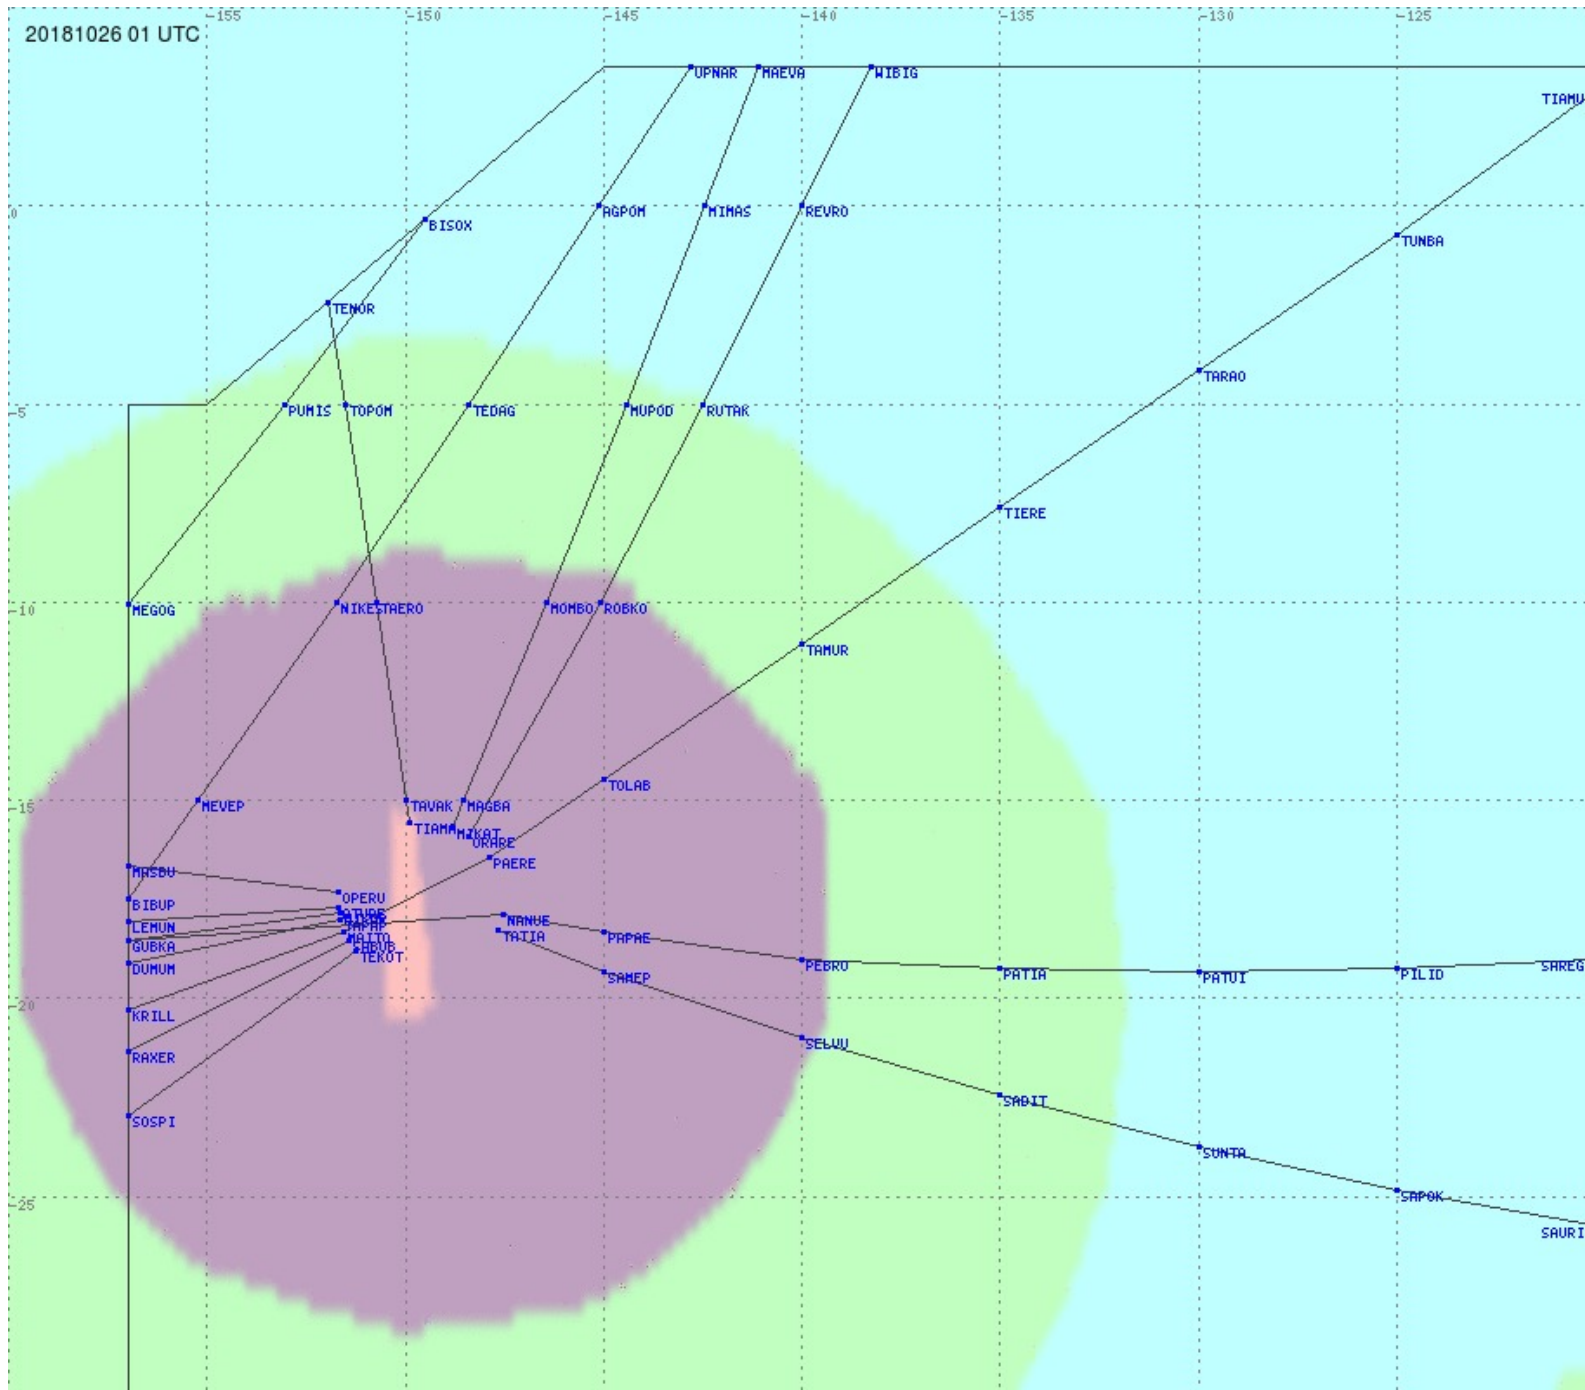

# Tahiti FIR - HF Propag - 20181026

2.8 MHz 3.5 MHz 5.6 MHz 8.9 MHz 13.3 MHz 17.9 MHz None