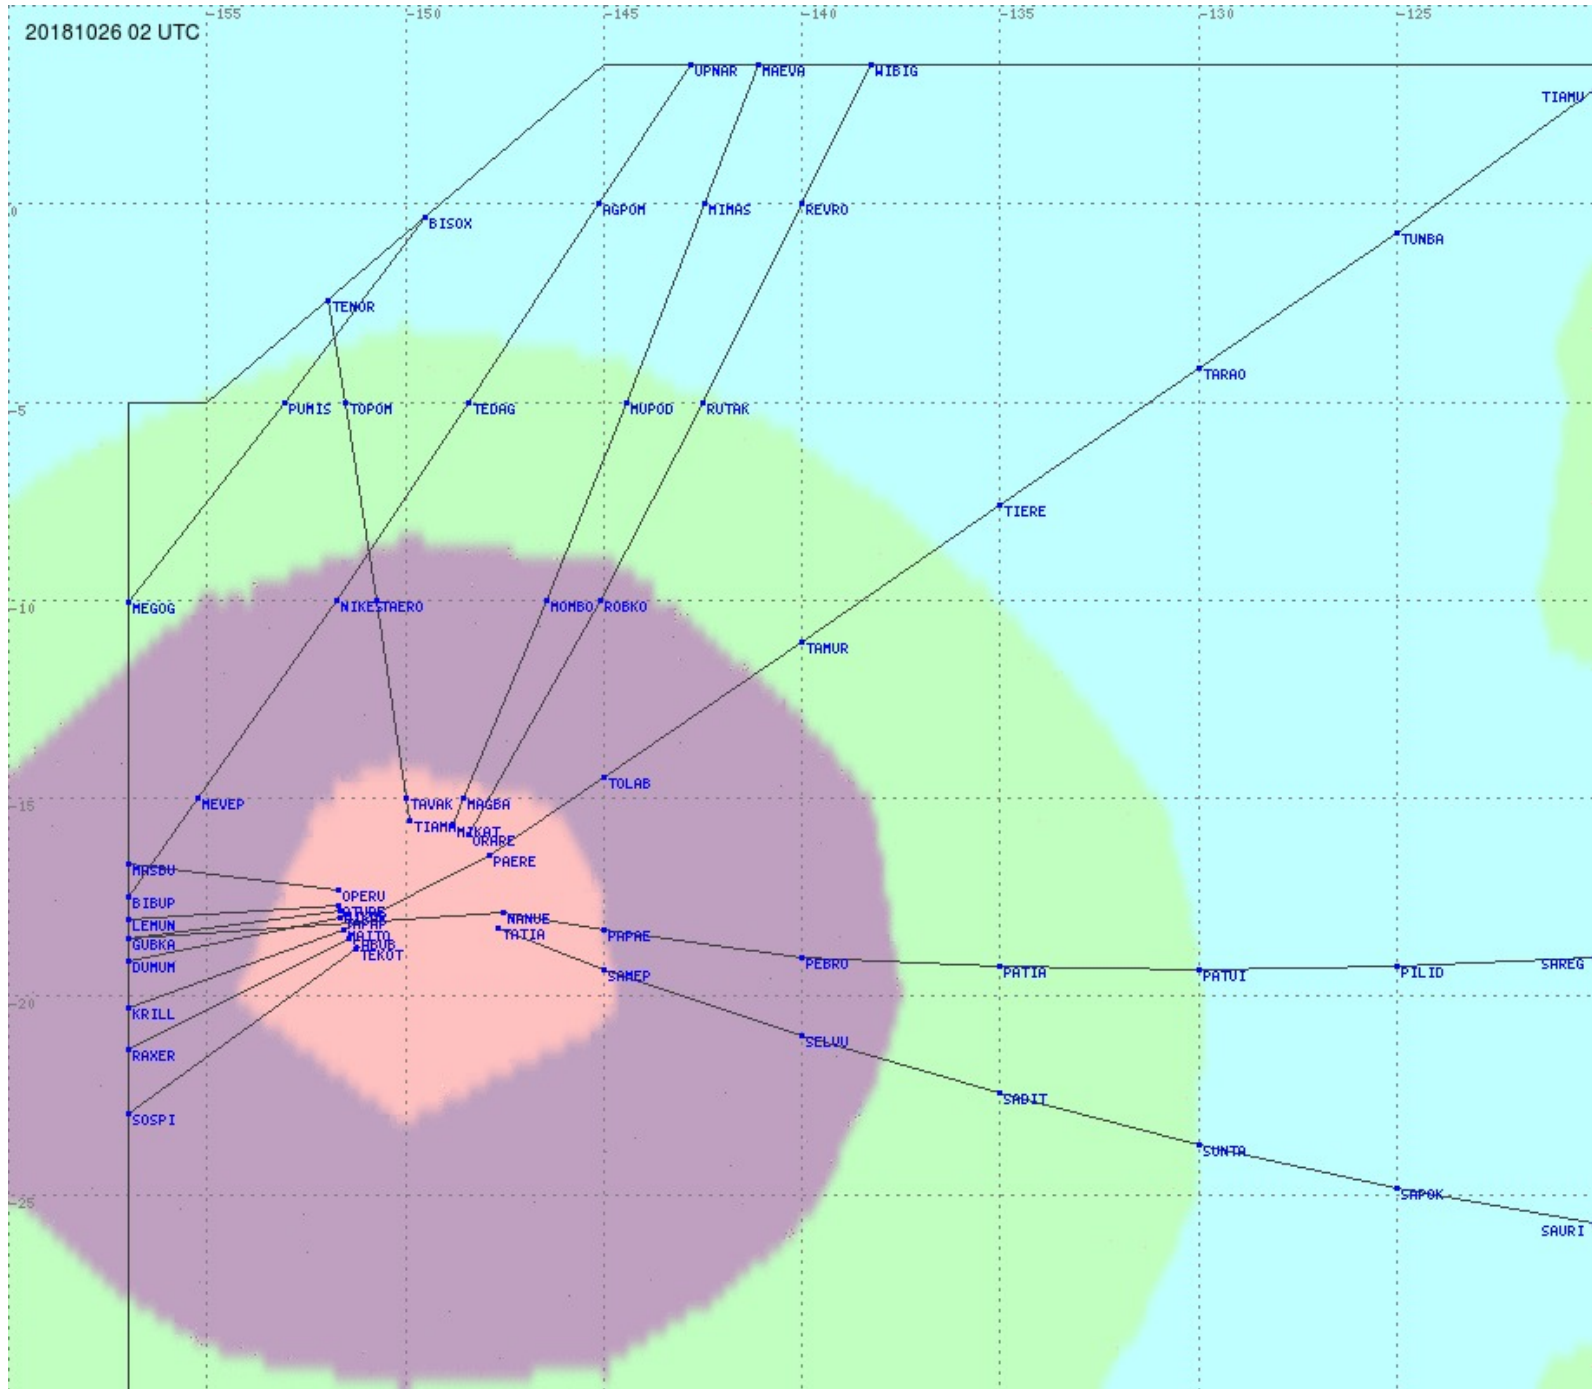

Tahiti FIR - HF Propag - 20181026

2.8 MHz 3.5 MHz 5.6 MHz 8.9 MHz 13.3 MHz 17.9 MHz None