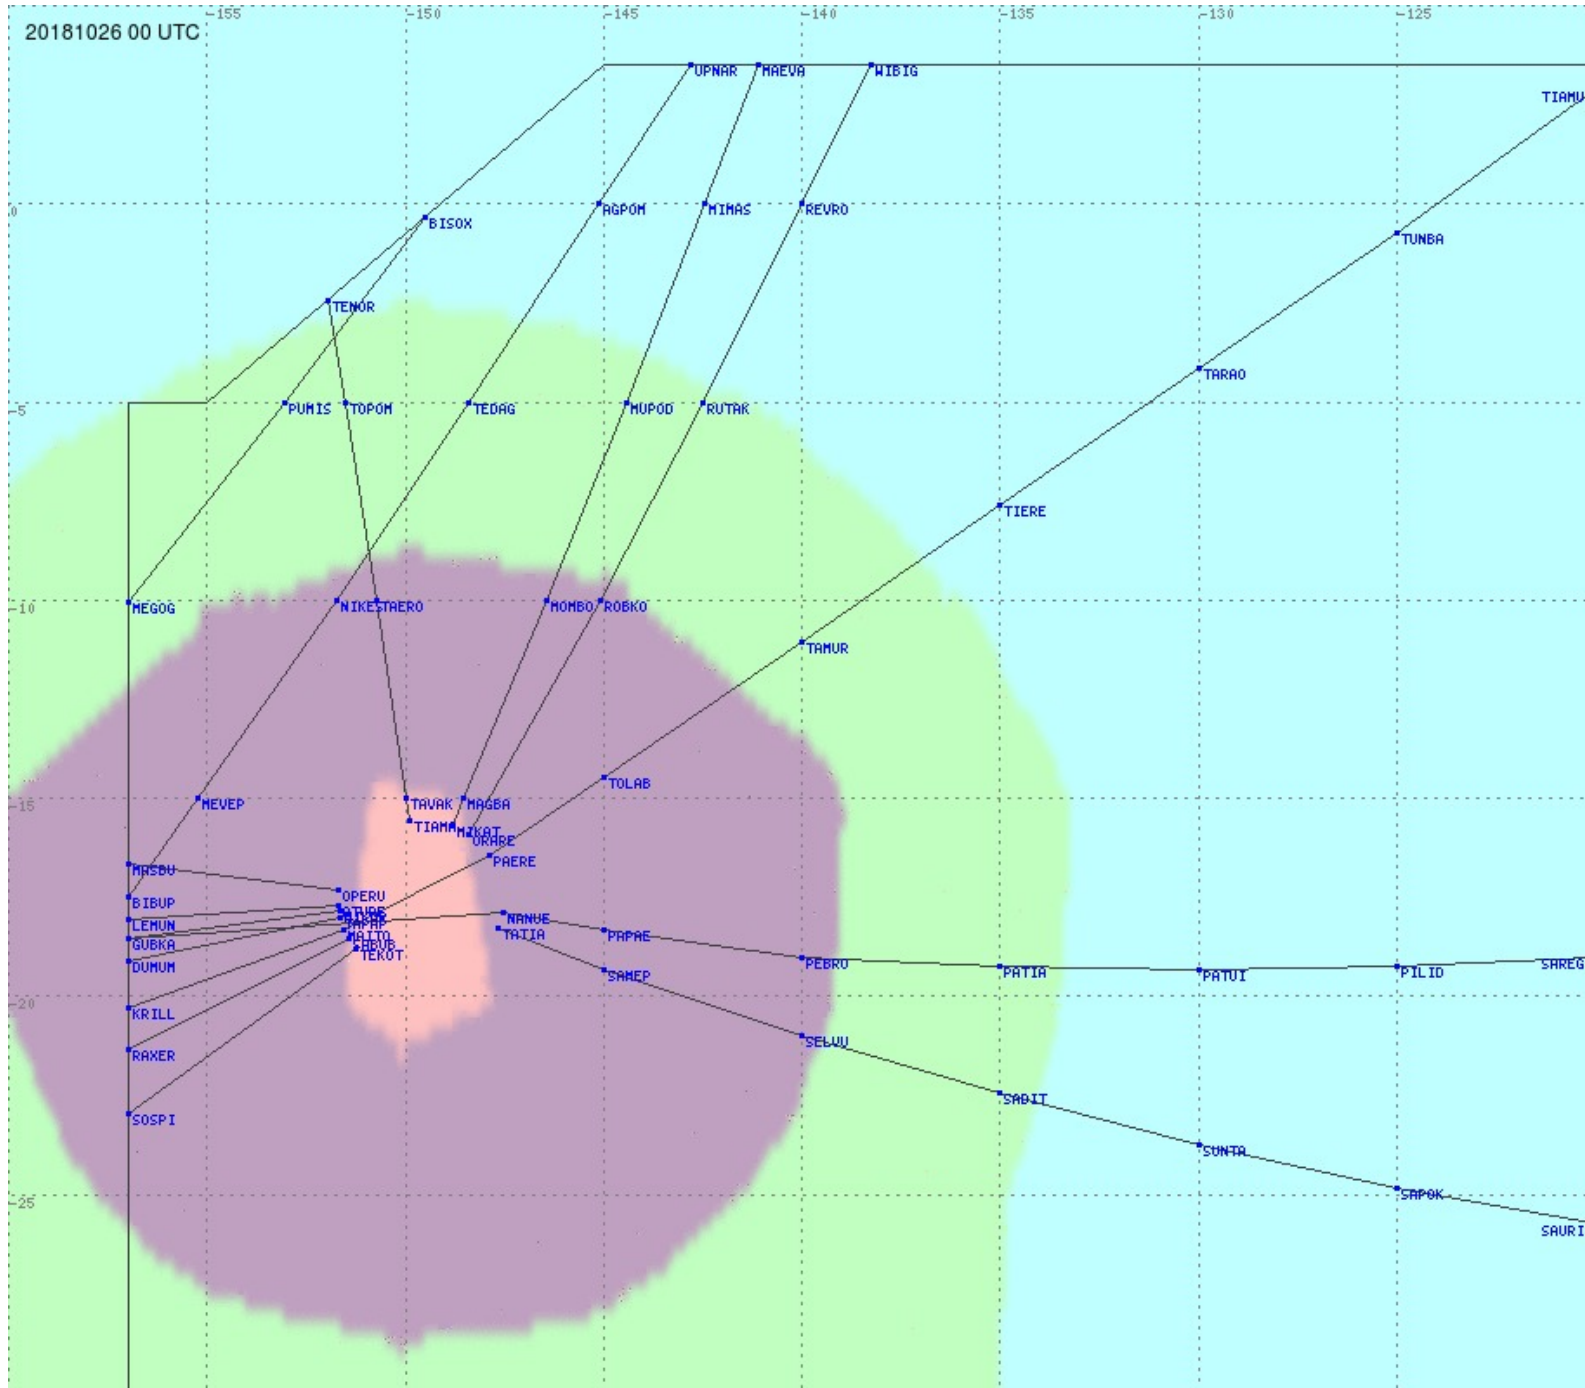

# Tahiti FIR - HF Propag - 20181026

2.8 MHz 3.5 MHz 5.6 MHz 8.9 MHz 13.3 MHz 17.9 MHz None