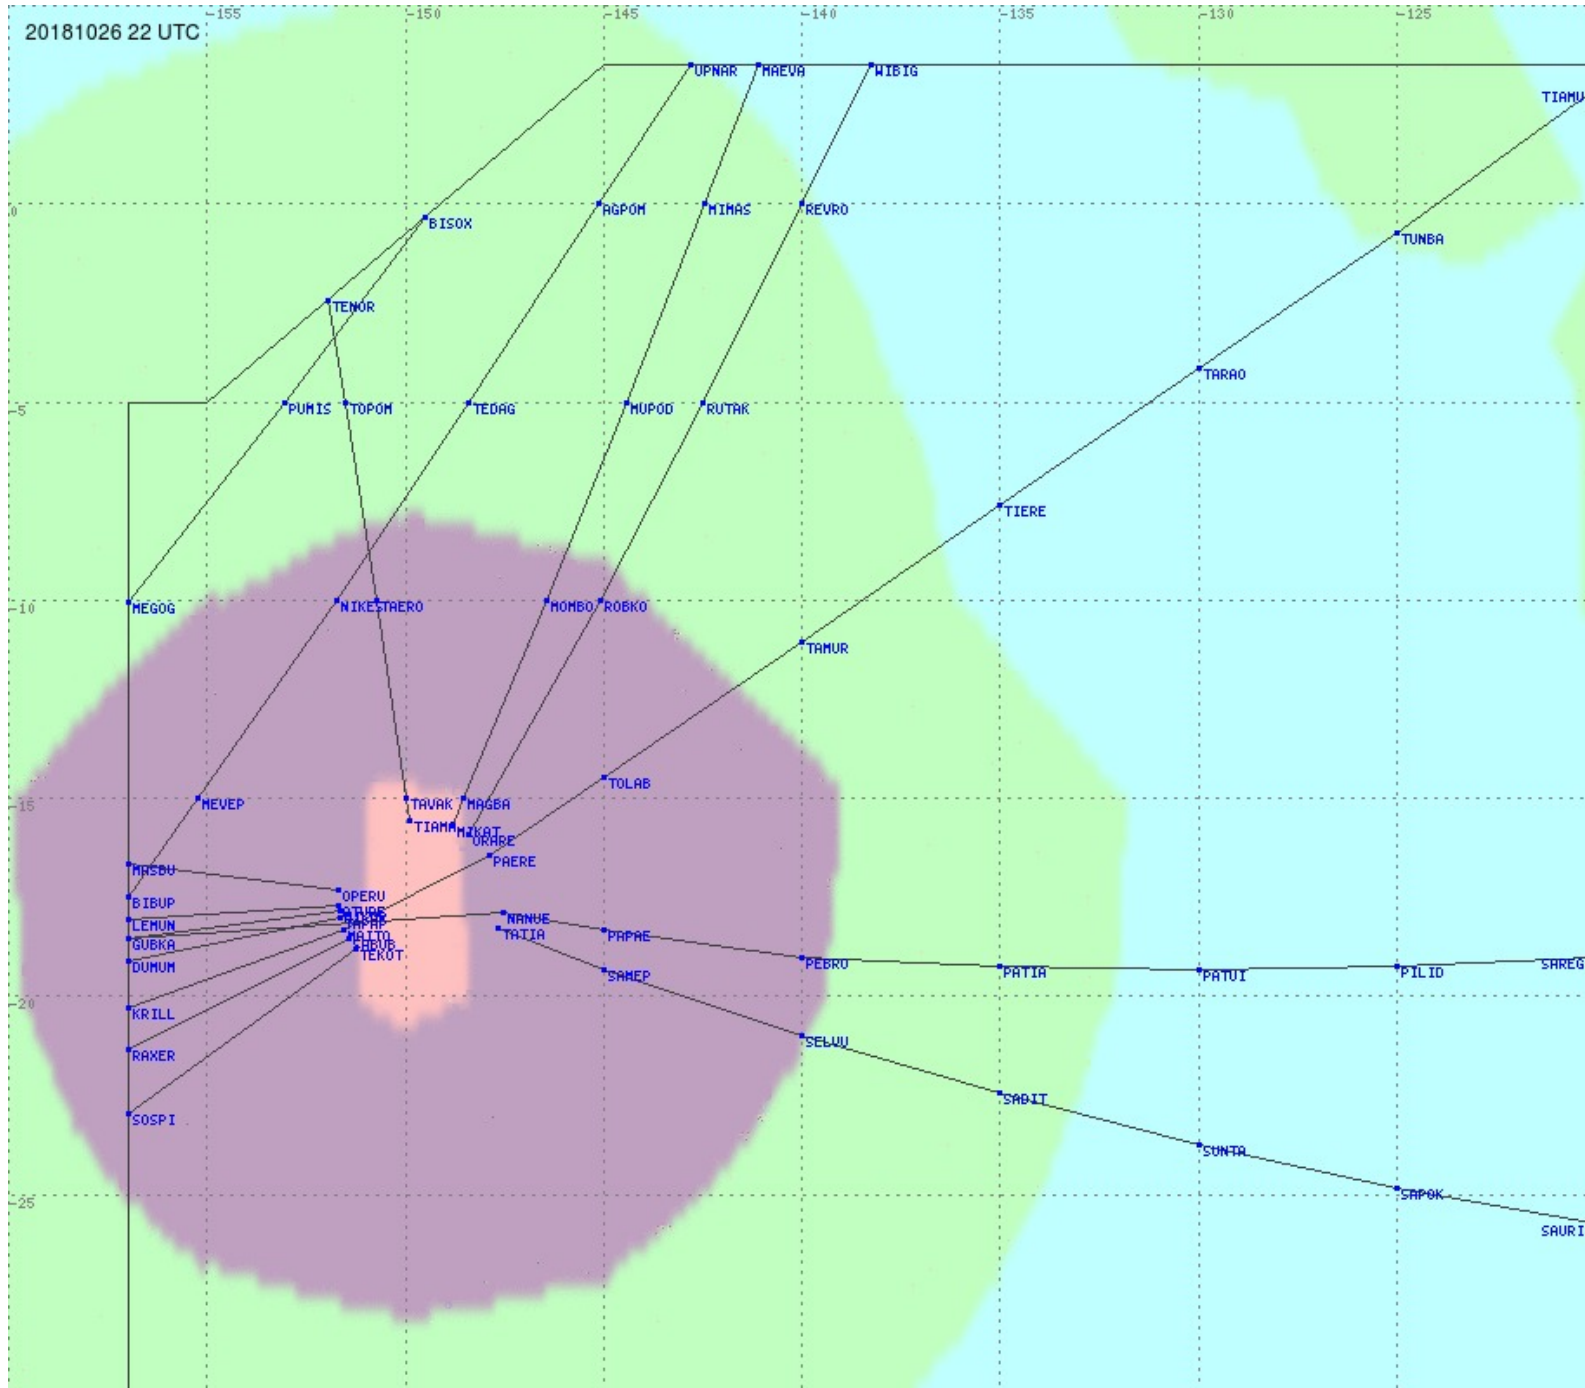

Tahiti FIR - HF Propag - 20181026

2.8 MHz 3.5 MHz 5.6 MHz 8.9 MHz 13.3 MHz 17.9 MHz None