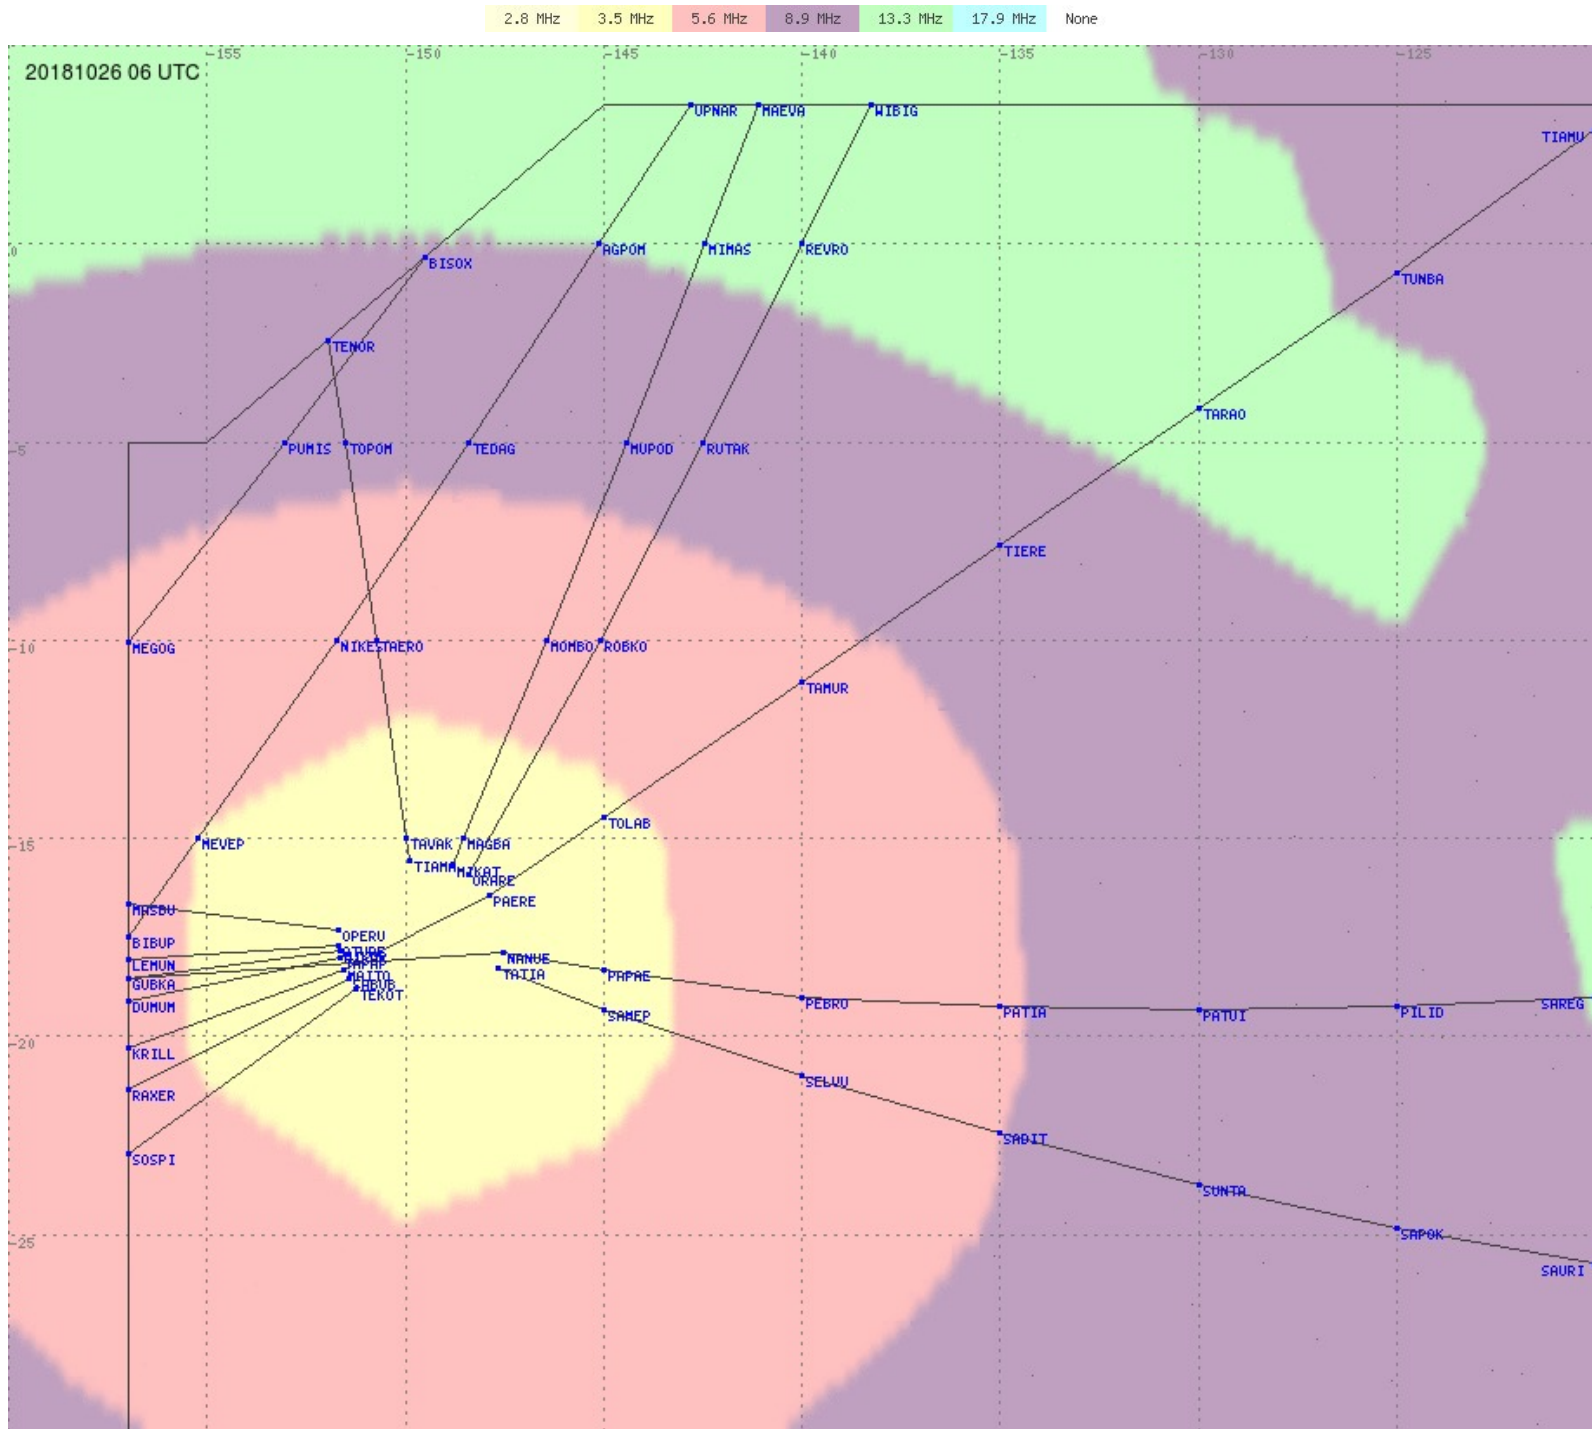

Tahiti FIR - HF Propag - 20181026