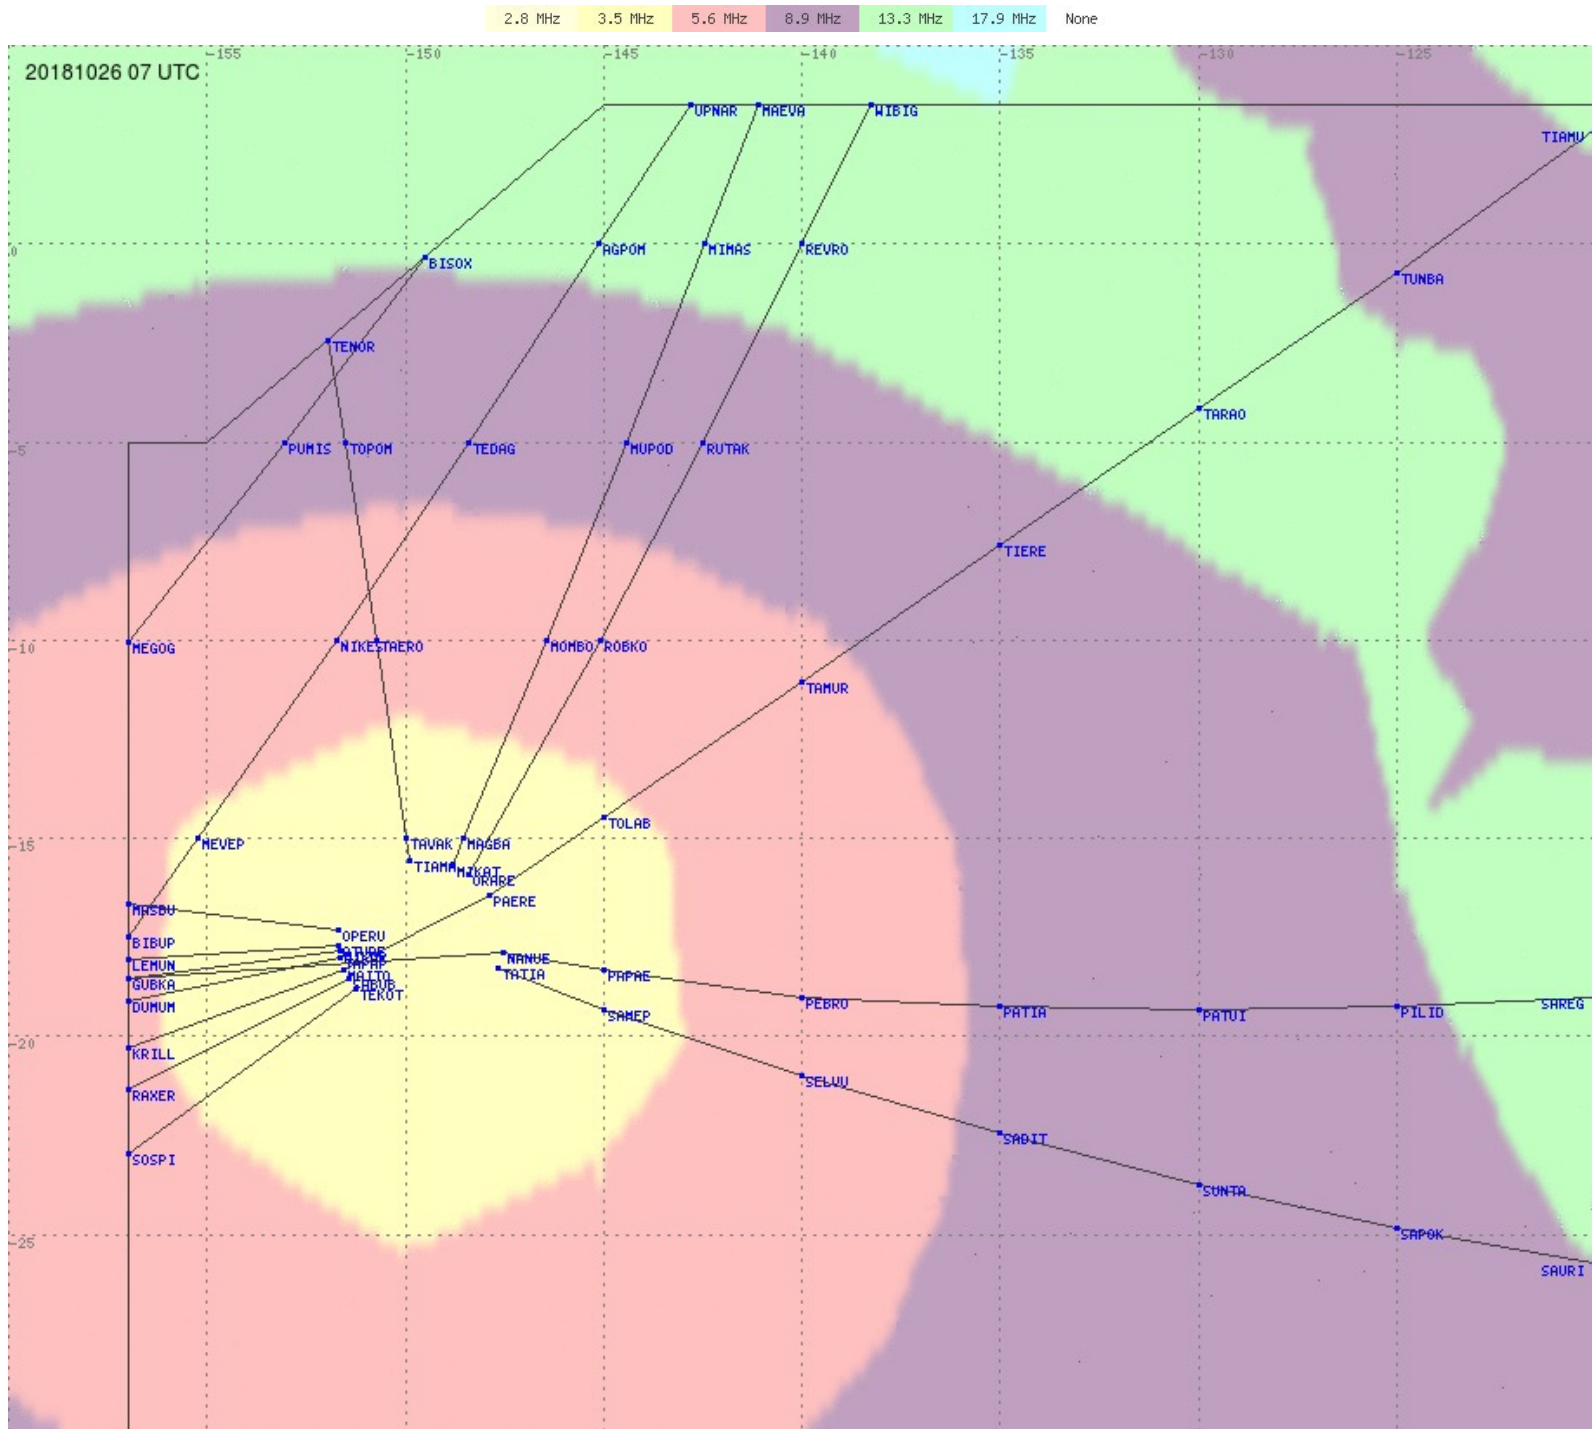

Tahiti FIR - HF Propag - 20181026