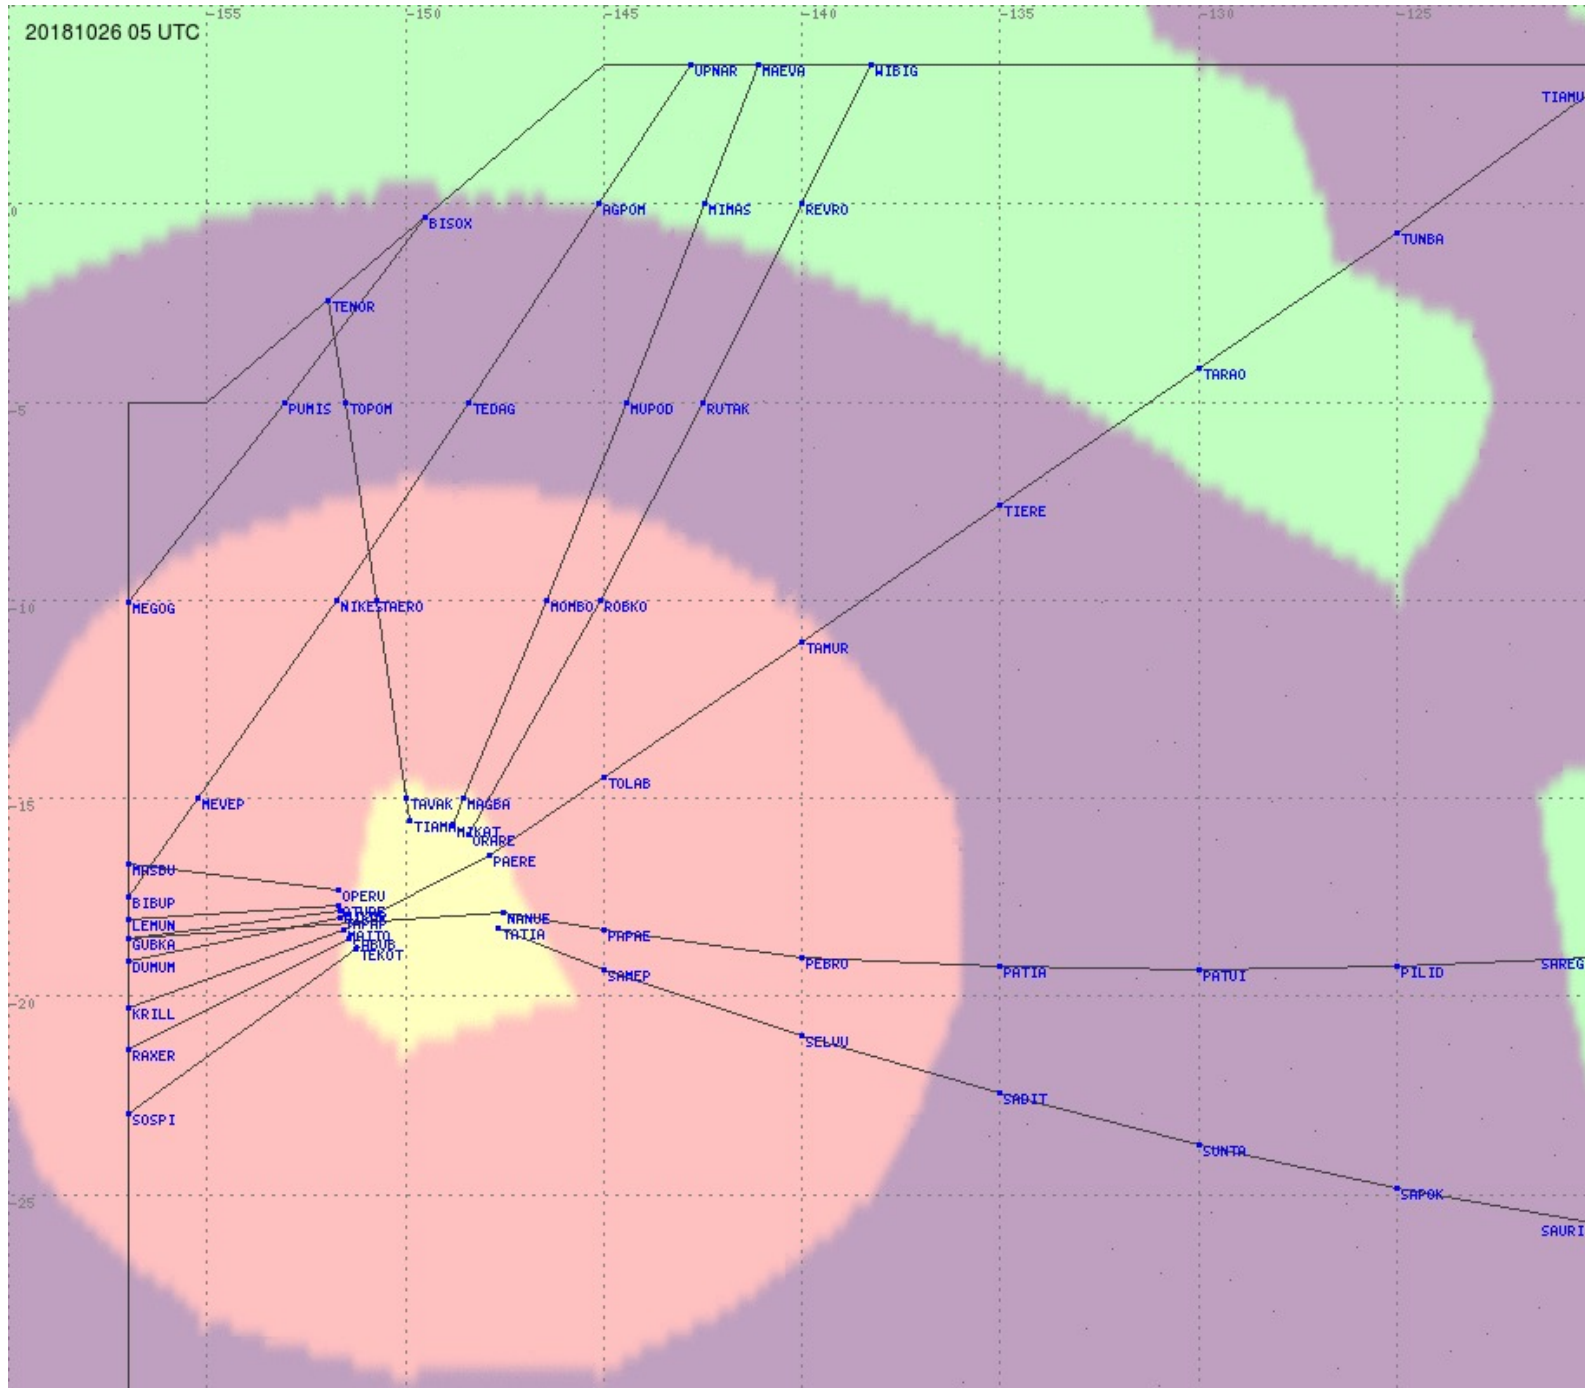

Tahiti FIR - HF Propag - 20181026

2.8 MHz 3.5 MHz 5.6 MHz 8.9 MHz 13.3 MHz 17.9 MHz None