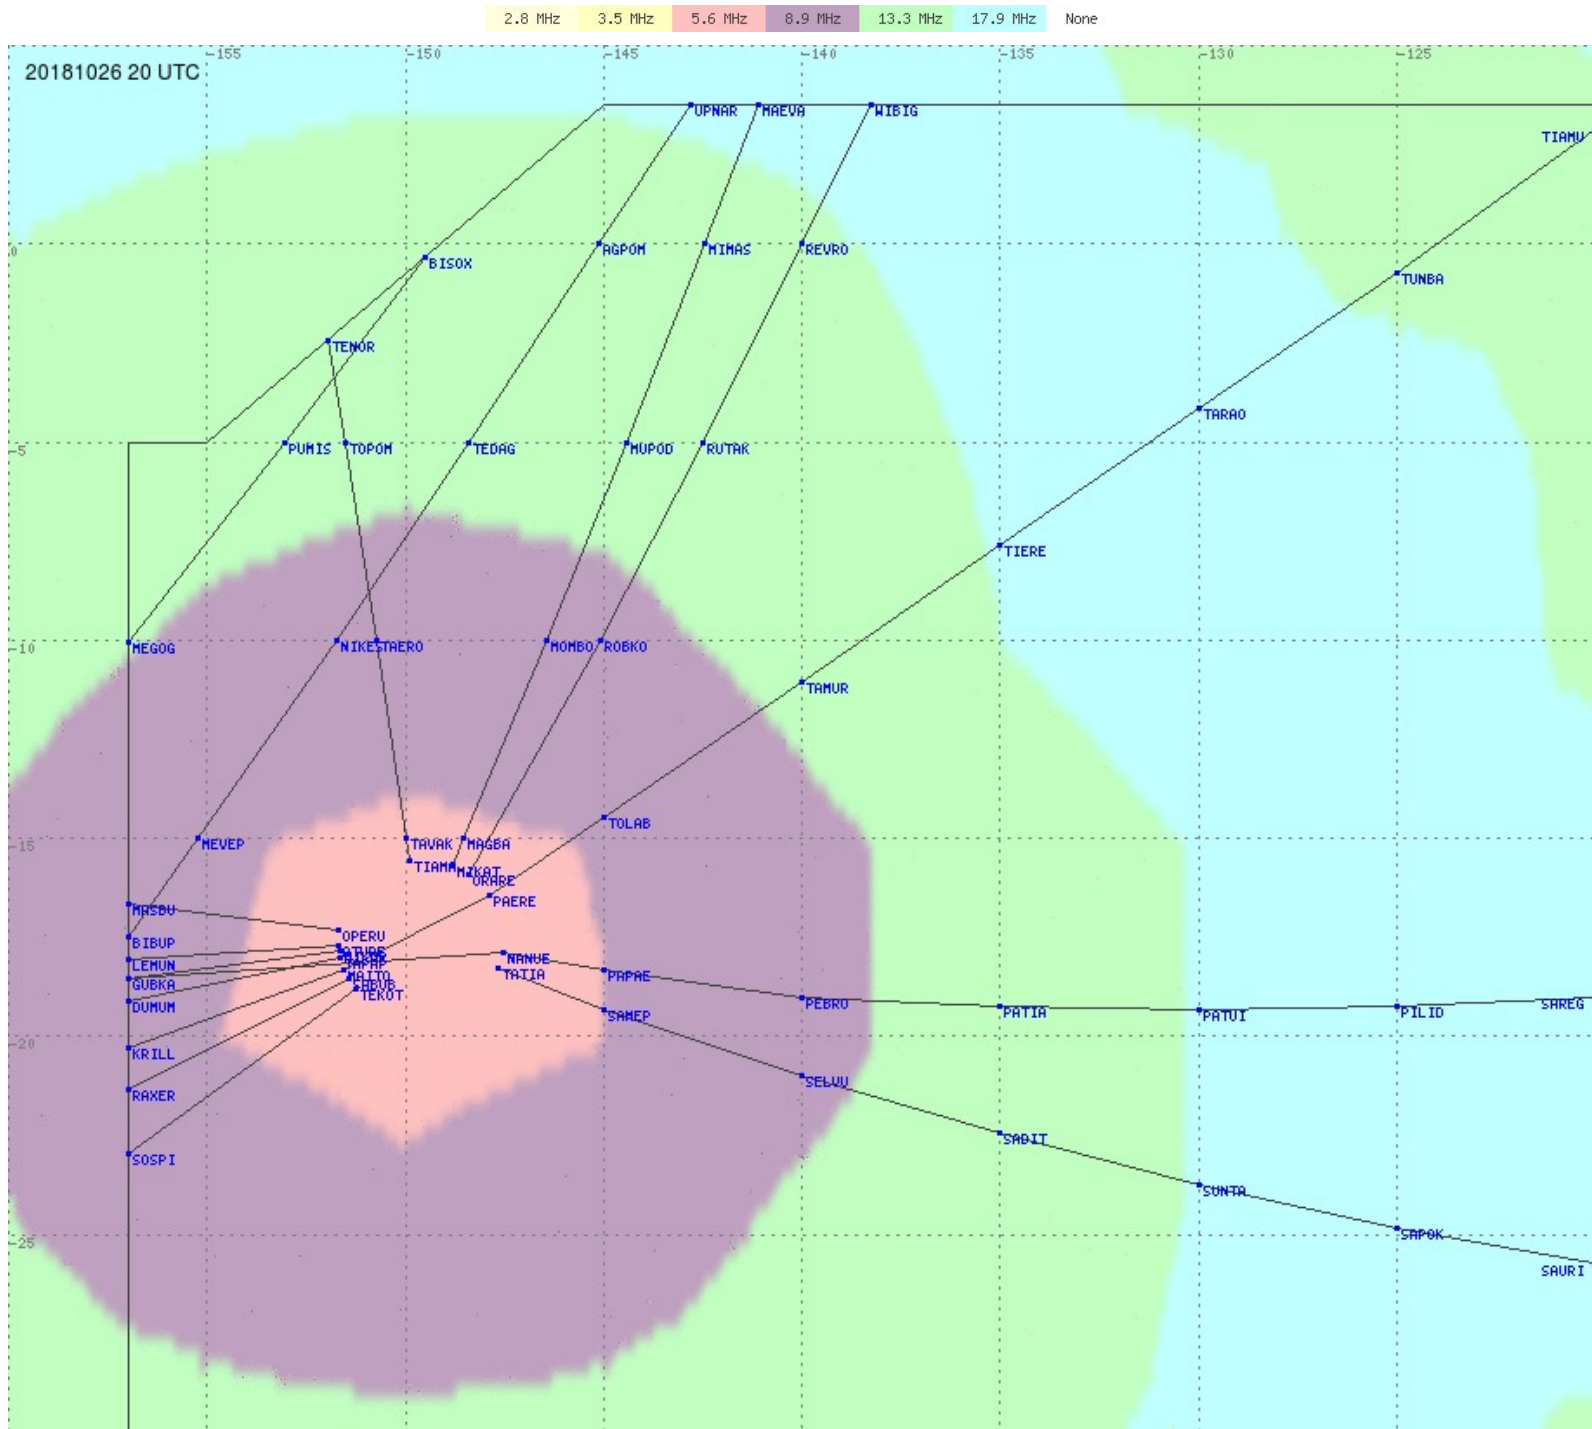

Tahiti FIR - HF Propag - 20181026