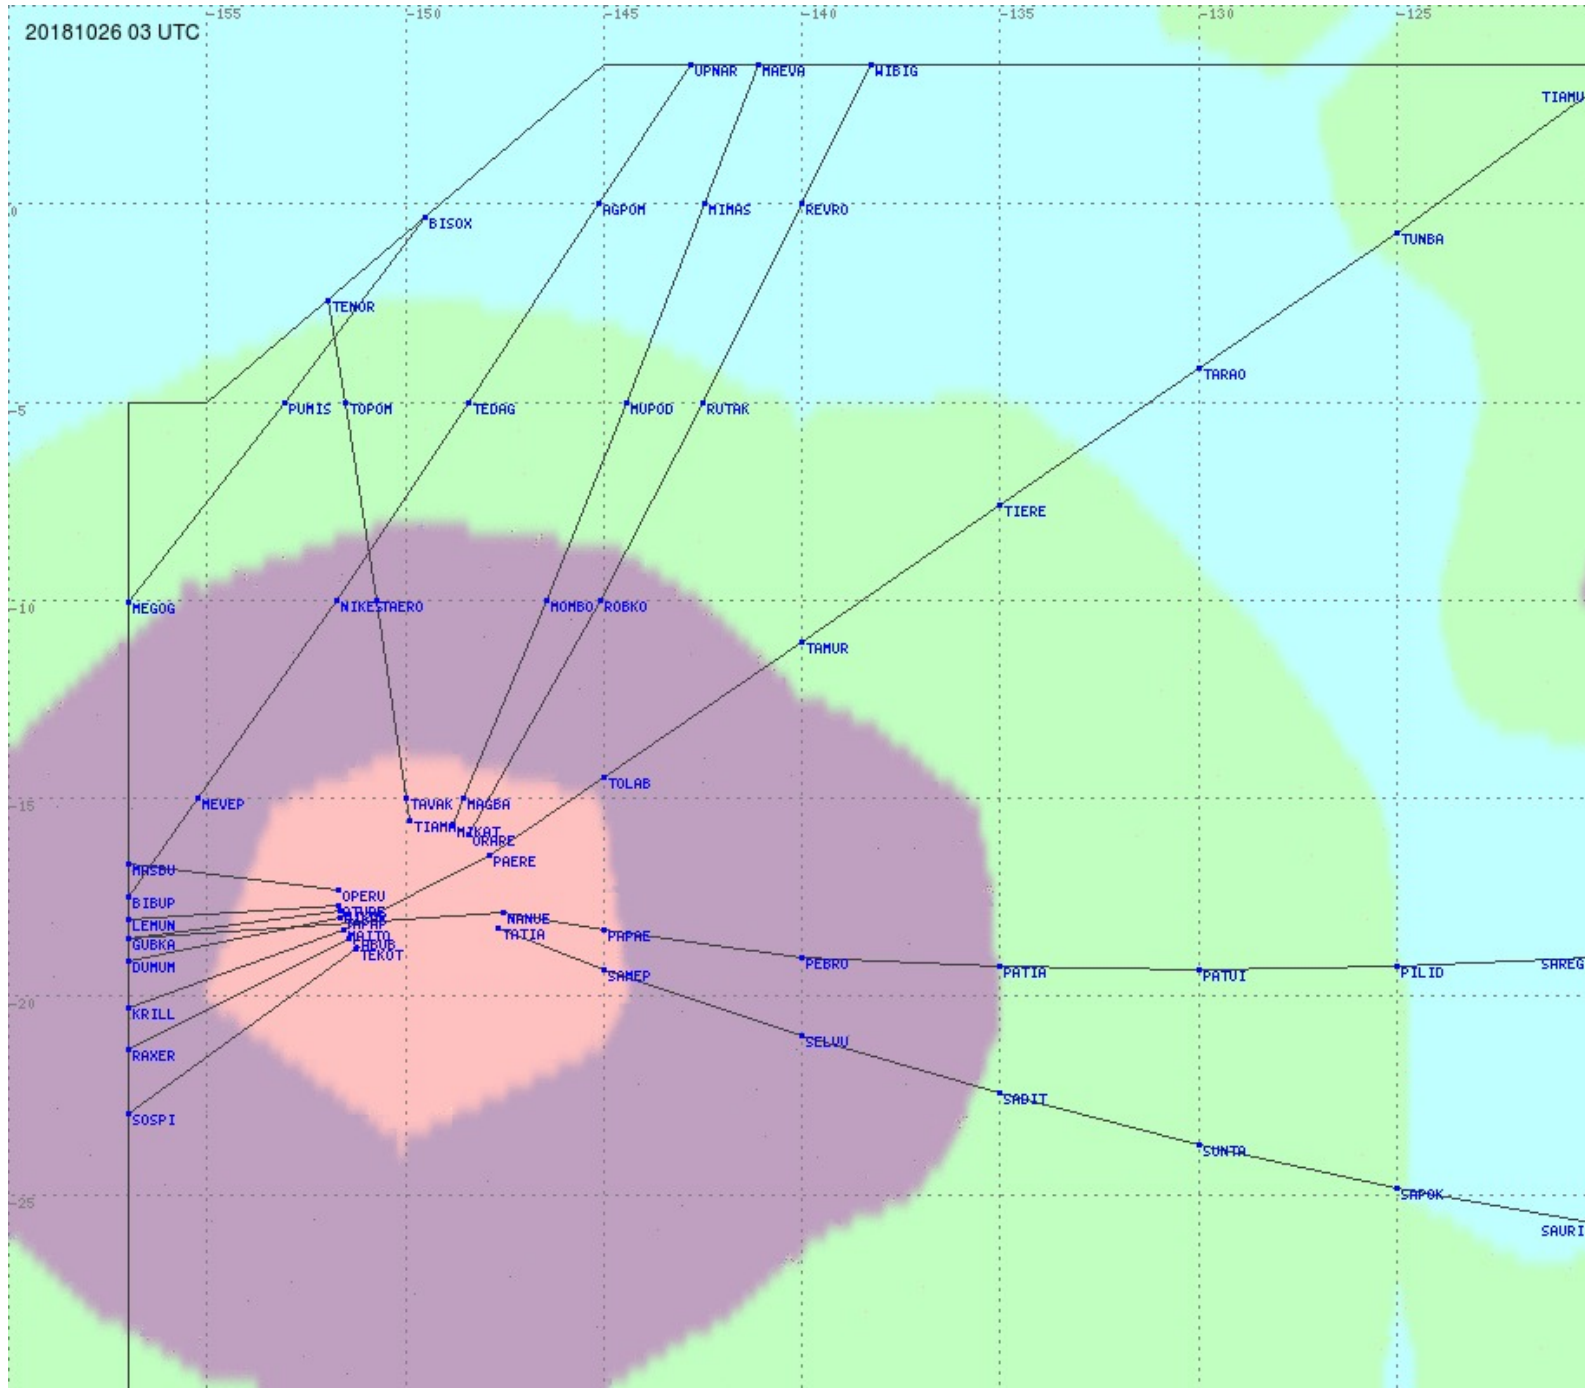

Tahiti FIR - HF Propag - 20181026

2.8 MHz 3.5 MHz 5.6 MHz 8.9 MHz 13.3 MHz 17.9 MHz None