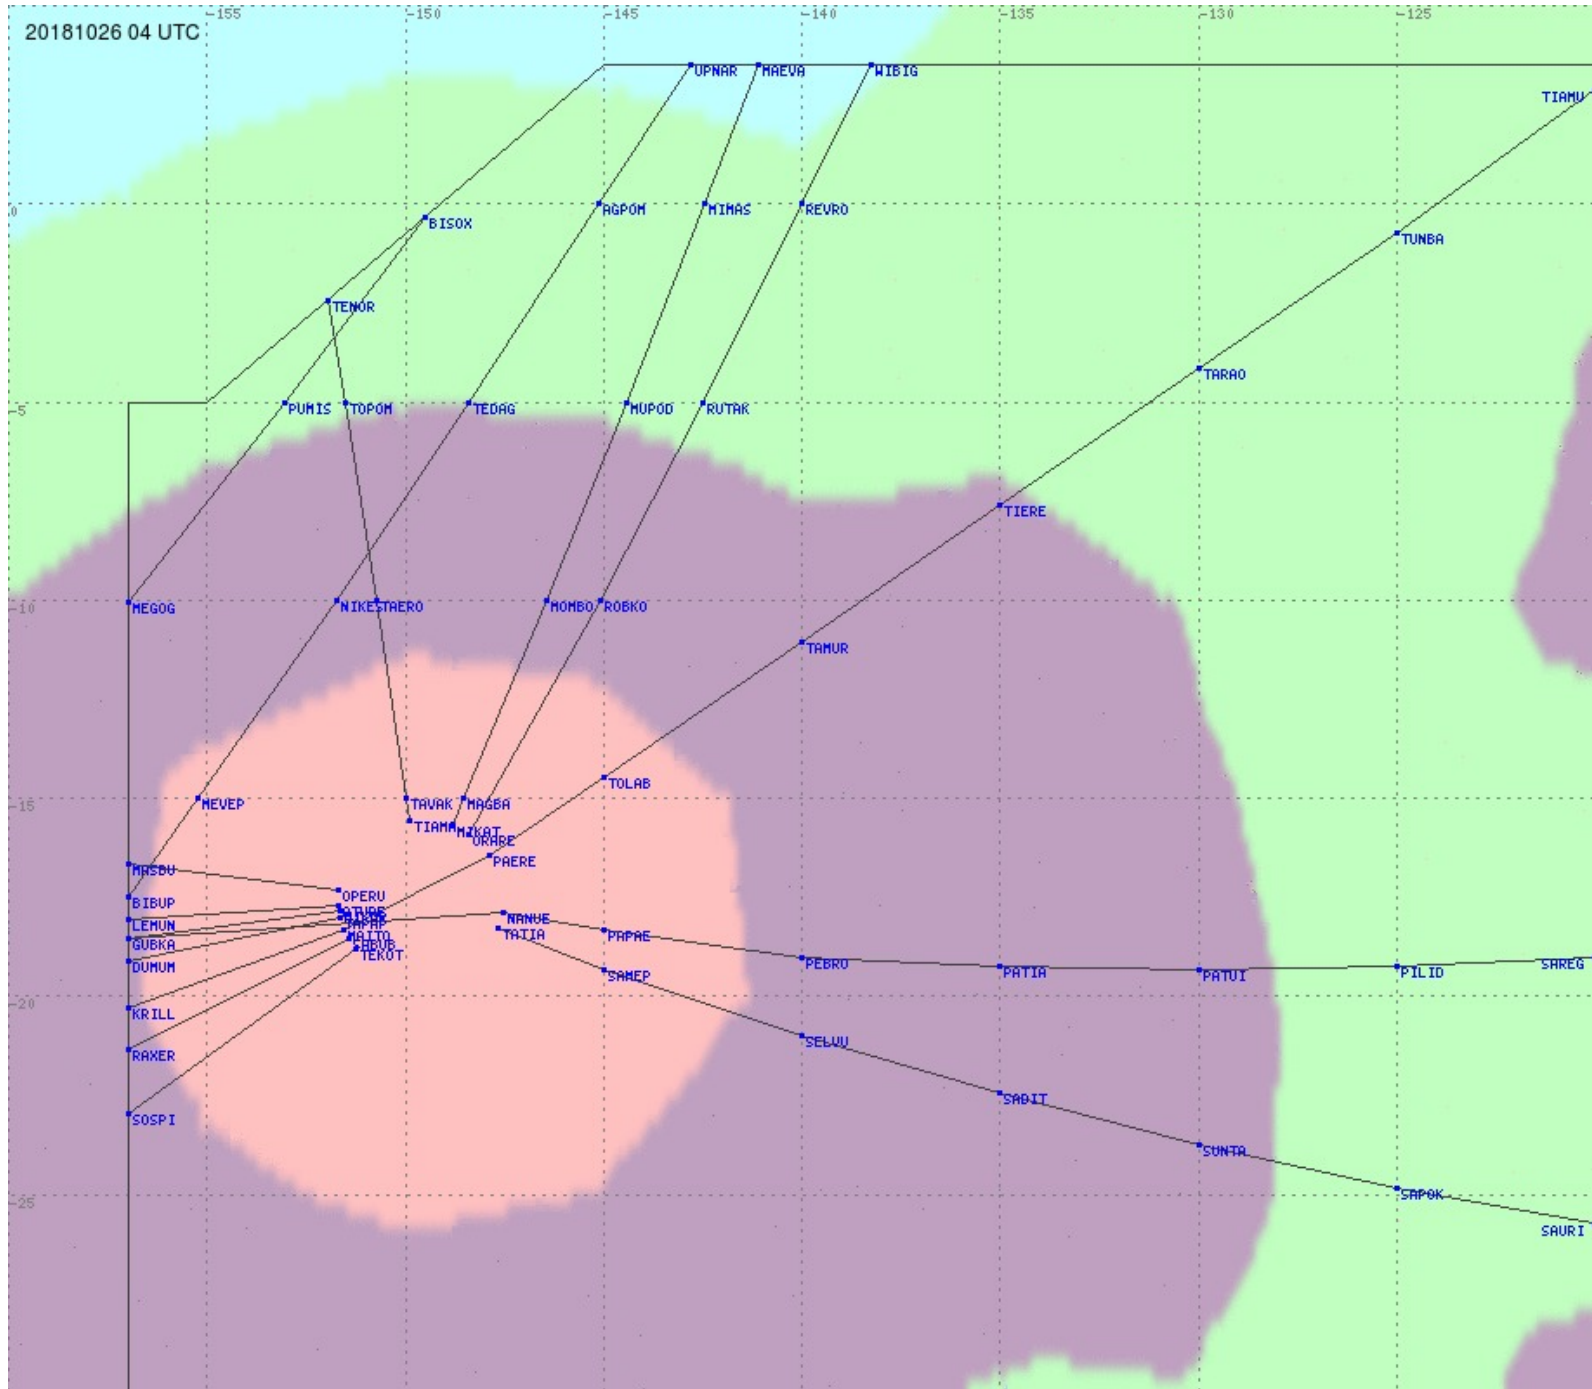

Tahiti FIR - HF Propag - 20181026

2.8 MHz 3.5 MHz 5.6 MHz 8.9 MHz 13.3 MHz 17.9 MHz None