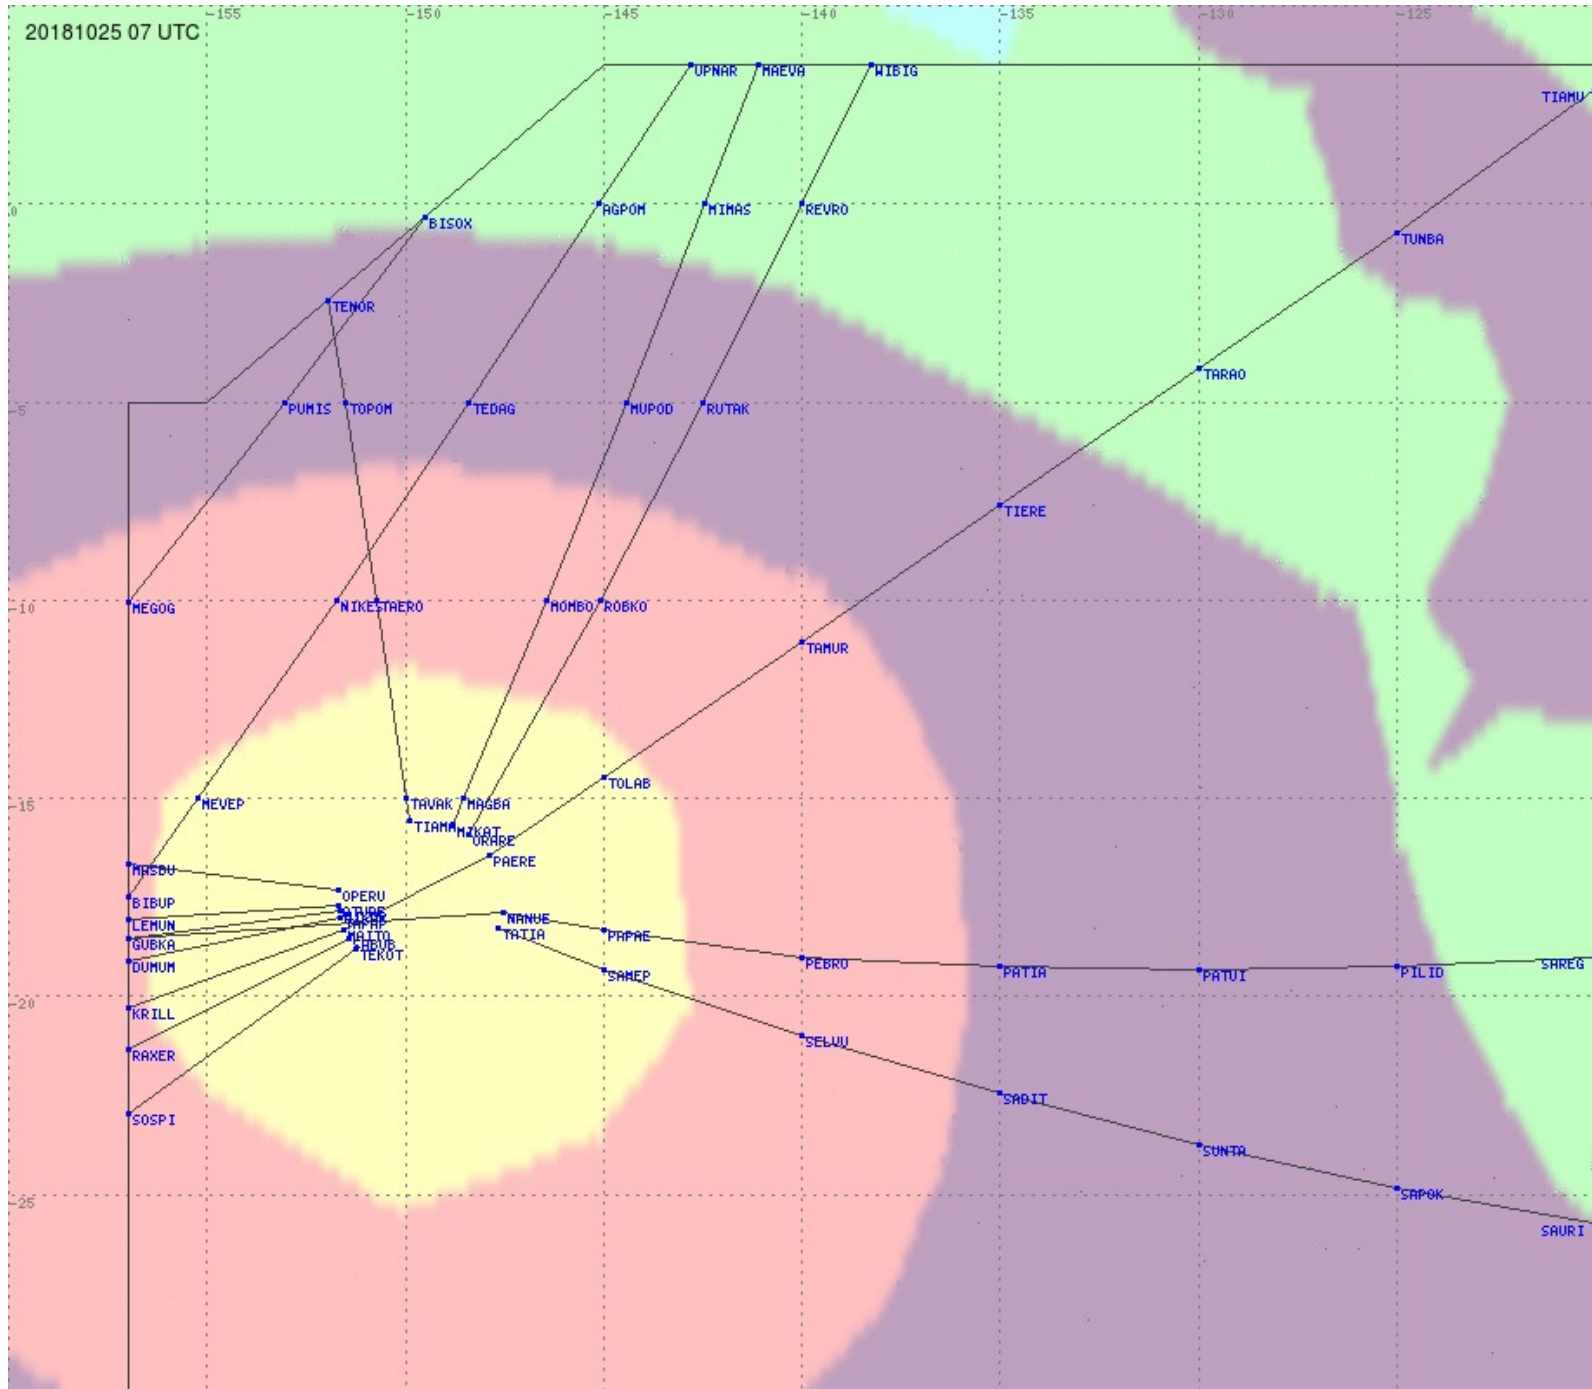

Tahiti FIR - HF Propag - 20181025

2.8 MHz 3.5 MHz 5.6 MHz 8.9 MHz 13.3 MHz 17.9 MHz None