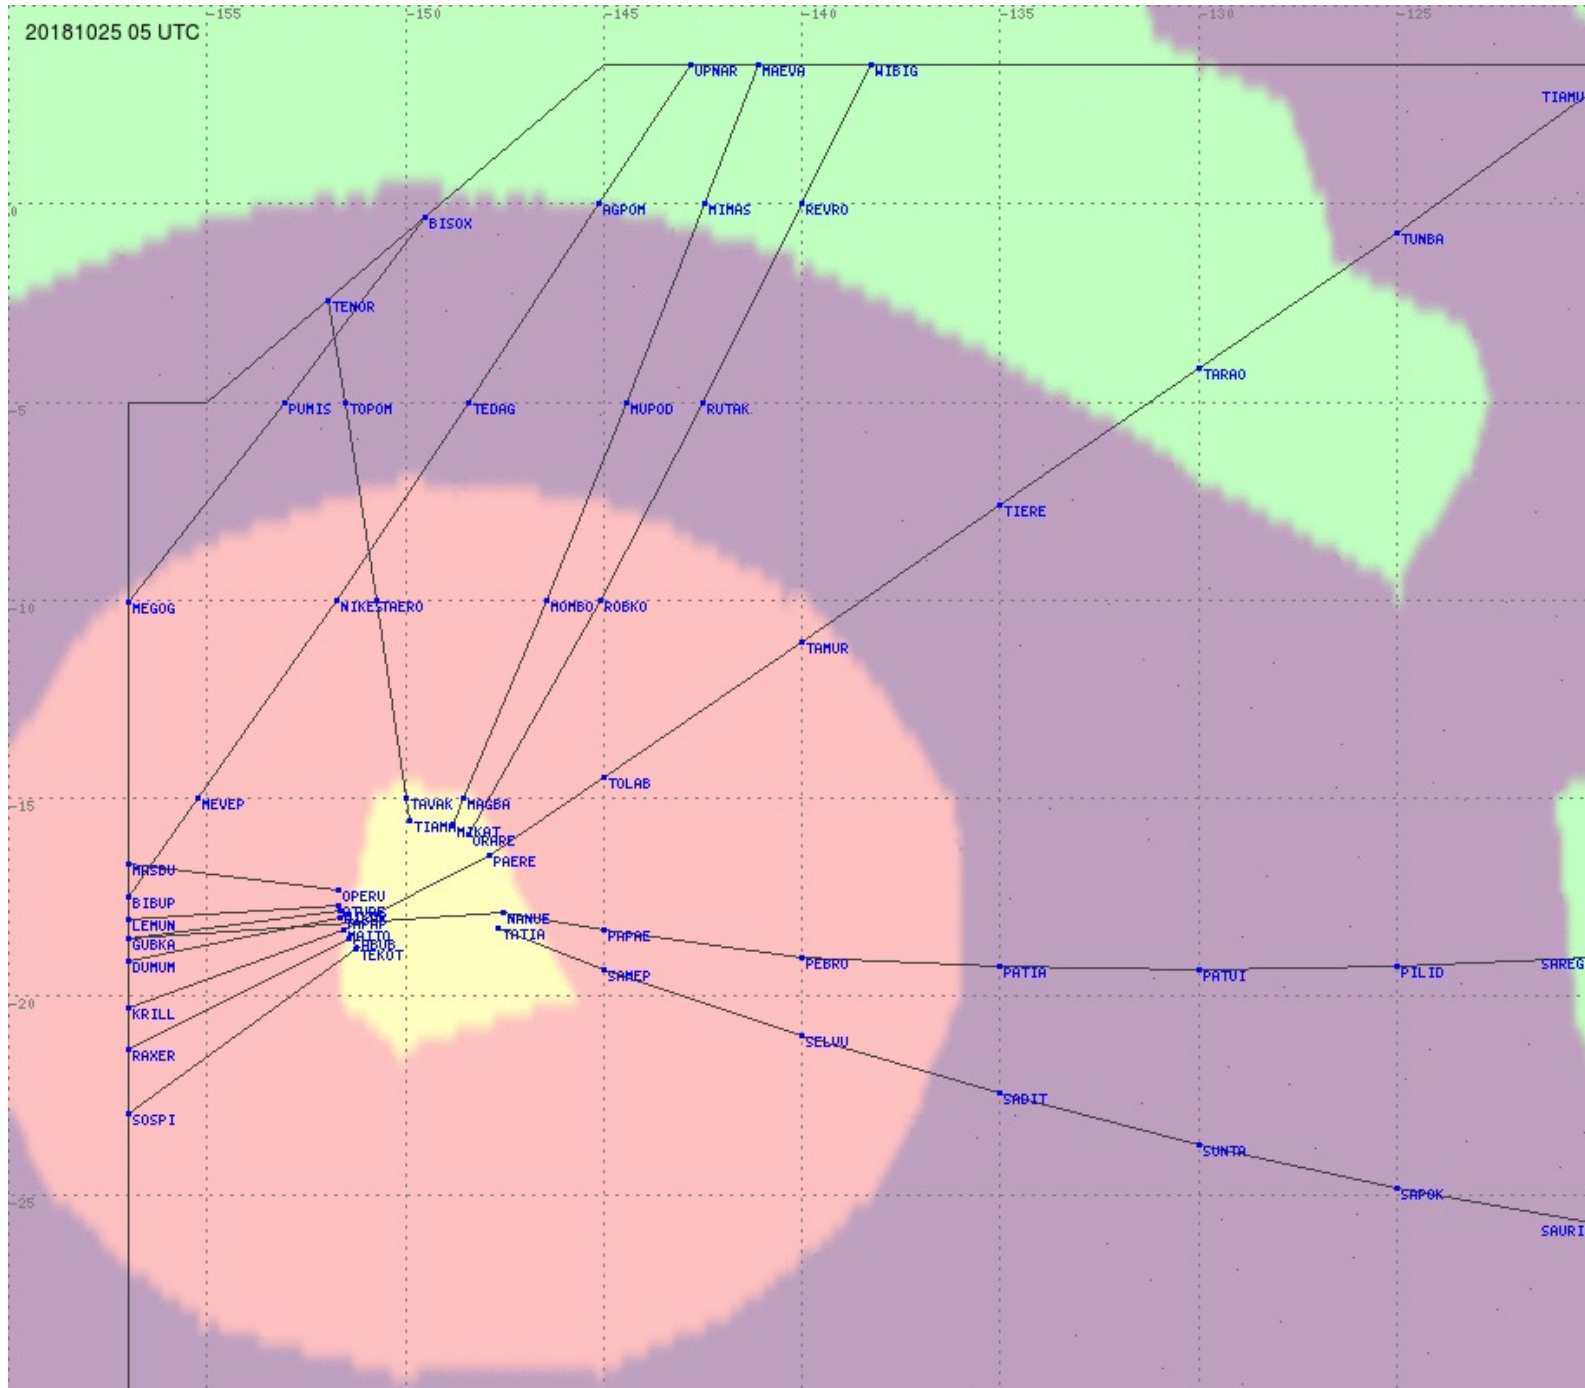

Tahiti FIR - HF Propag - 20181025

2.8 MHz 3.5 MHz 5.6 MHz 8.9 MHz 13.3 MHz 17.9 MHz None