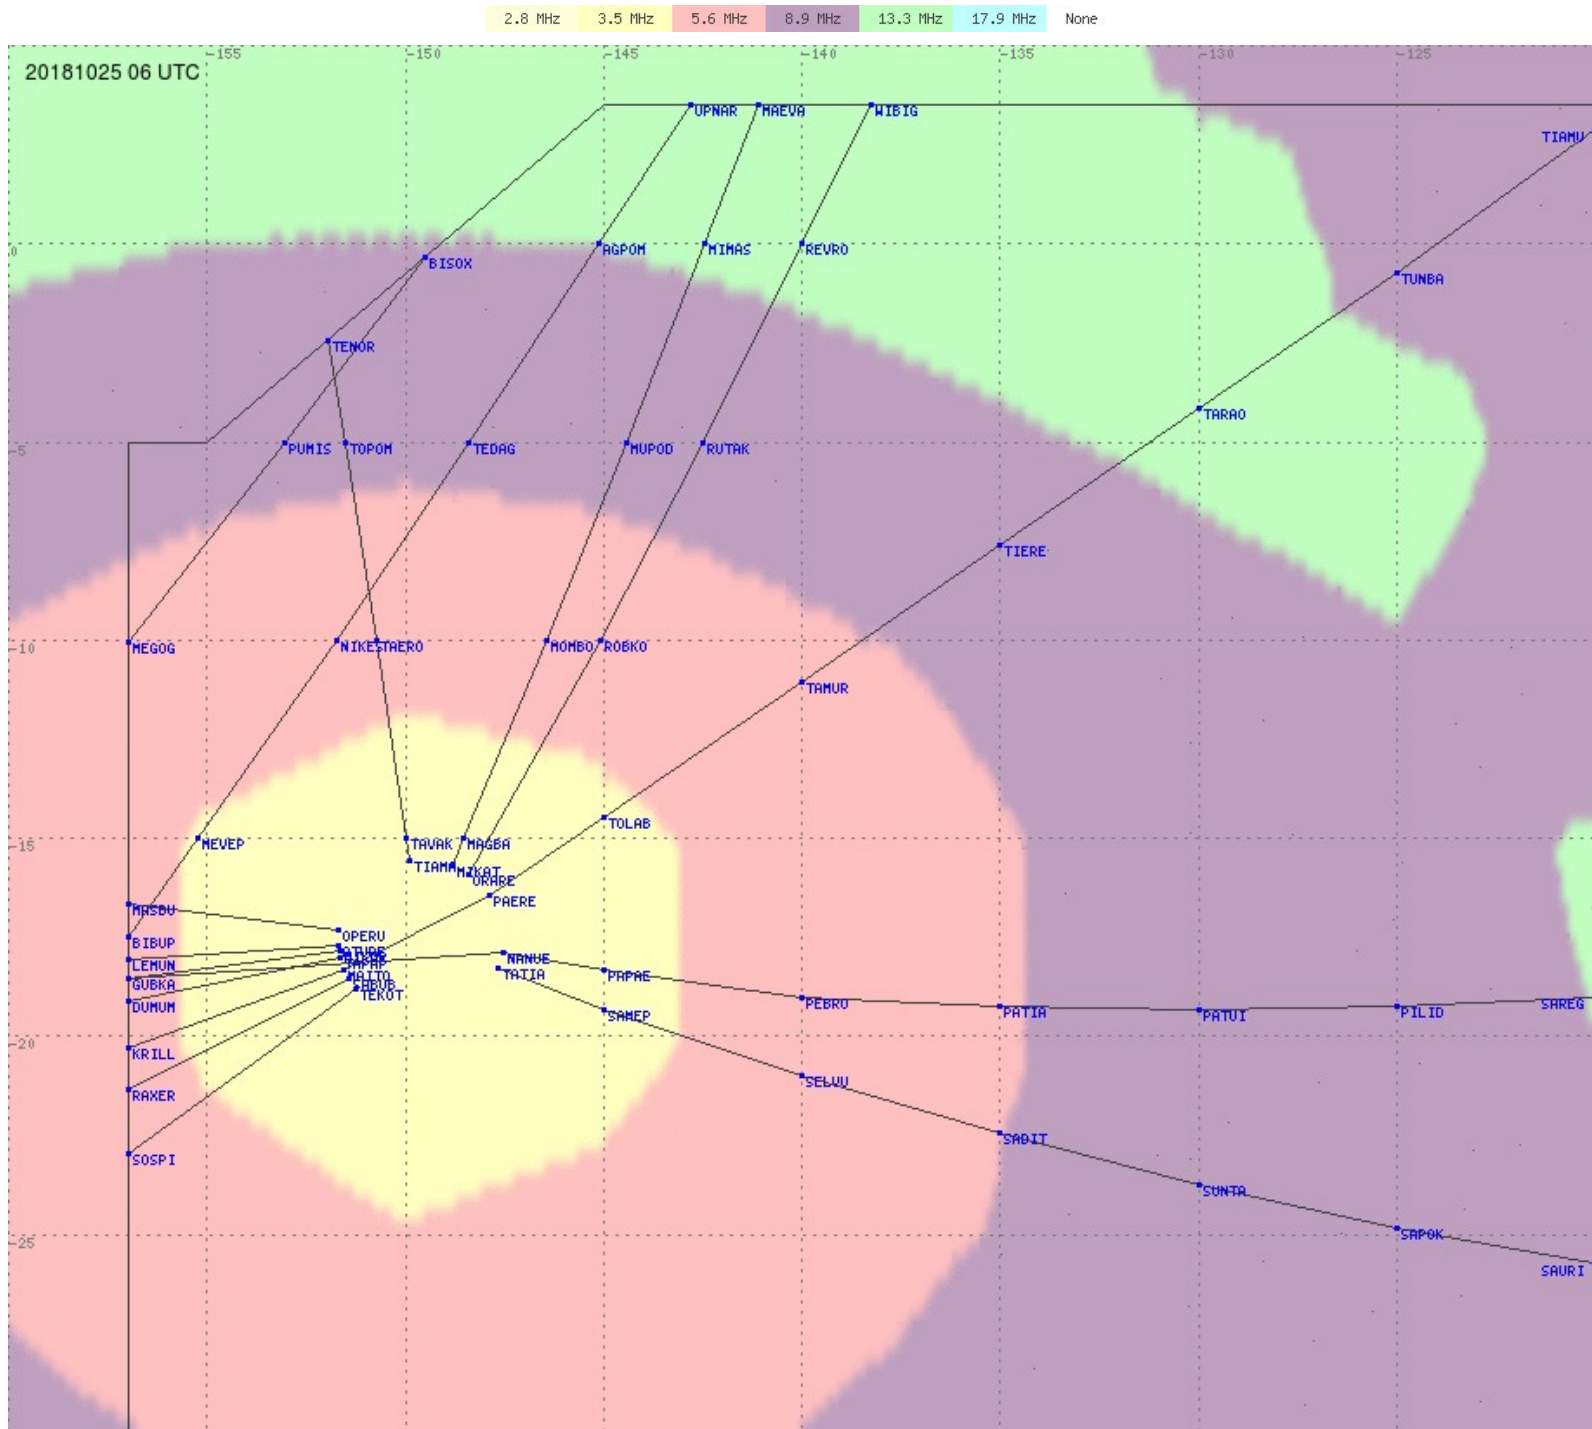

Tahiti FIR - HF Propag - 20181025