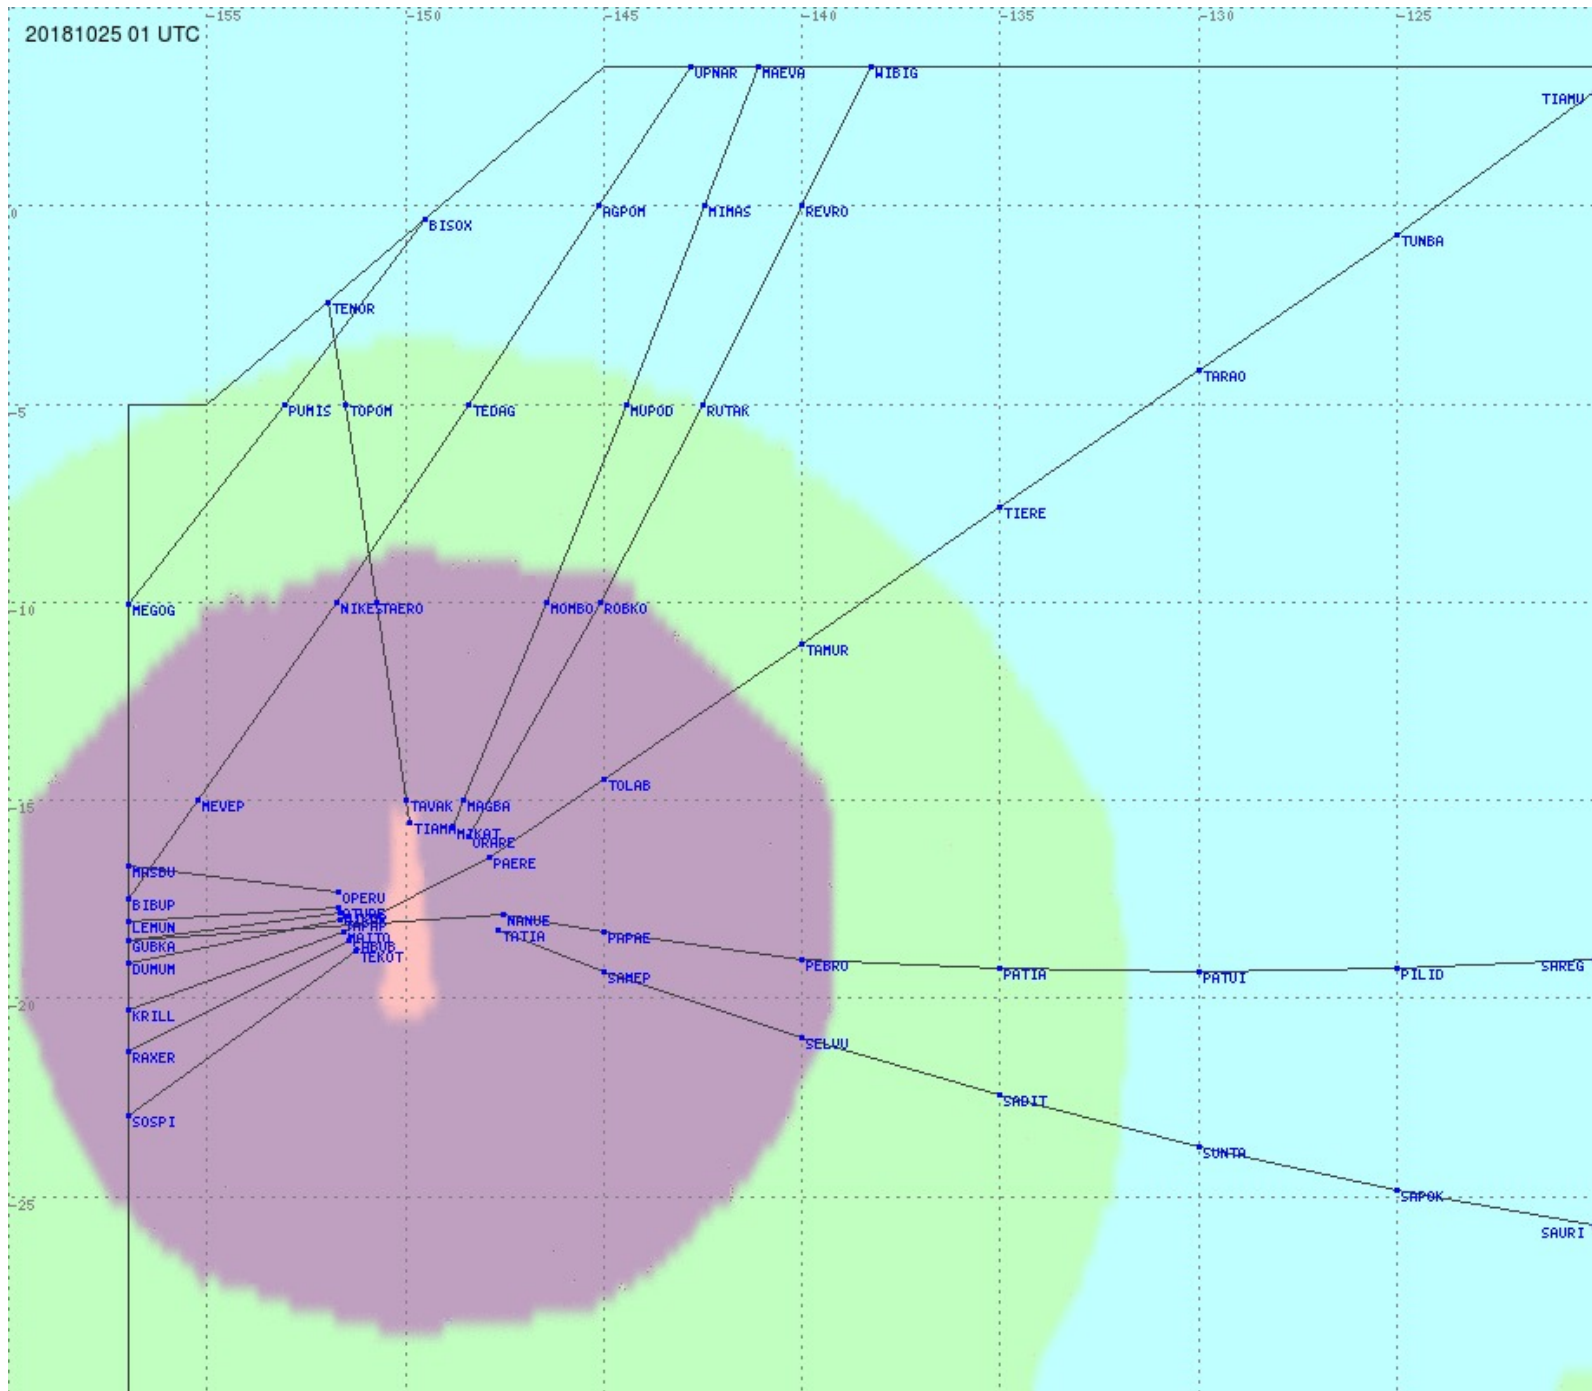

# Tahiti FIR - HF Propag - 20181025

2.8 MHz 3.5 MHz 5.6 MHz 8.9 MHz 13.3 MHz 17.9 MHz None