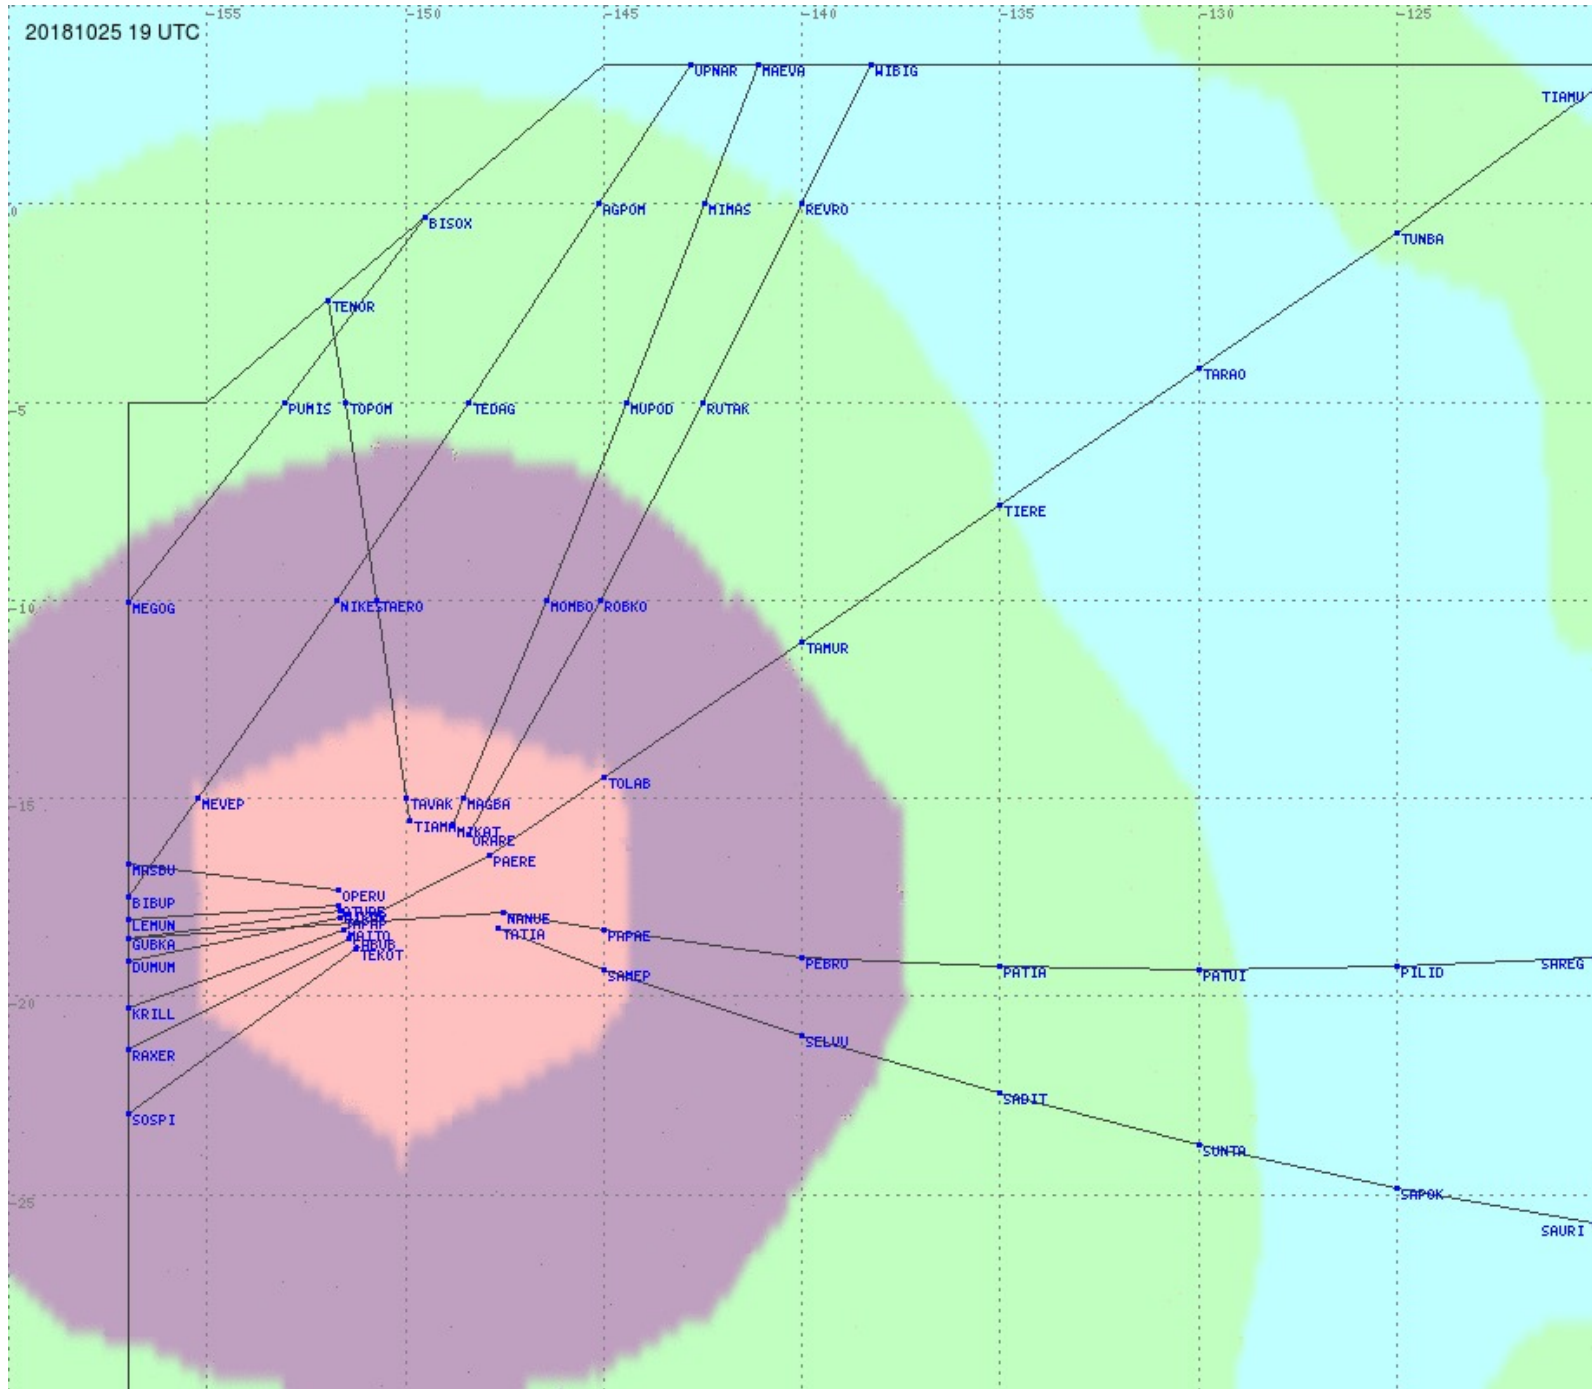

Tahiti FIR - HF Propag - 20181025

2.8 MHz 3.5 MHz 5.6 MHz 8.9 MHz 13.3 MHz 17.9 MHz None