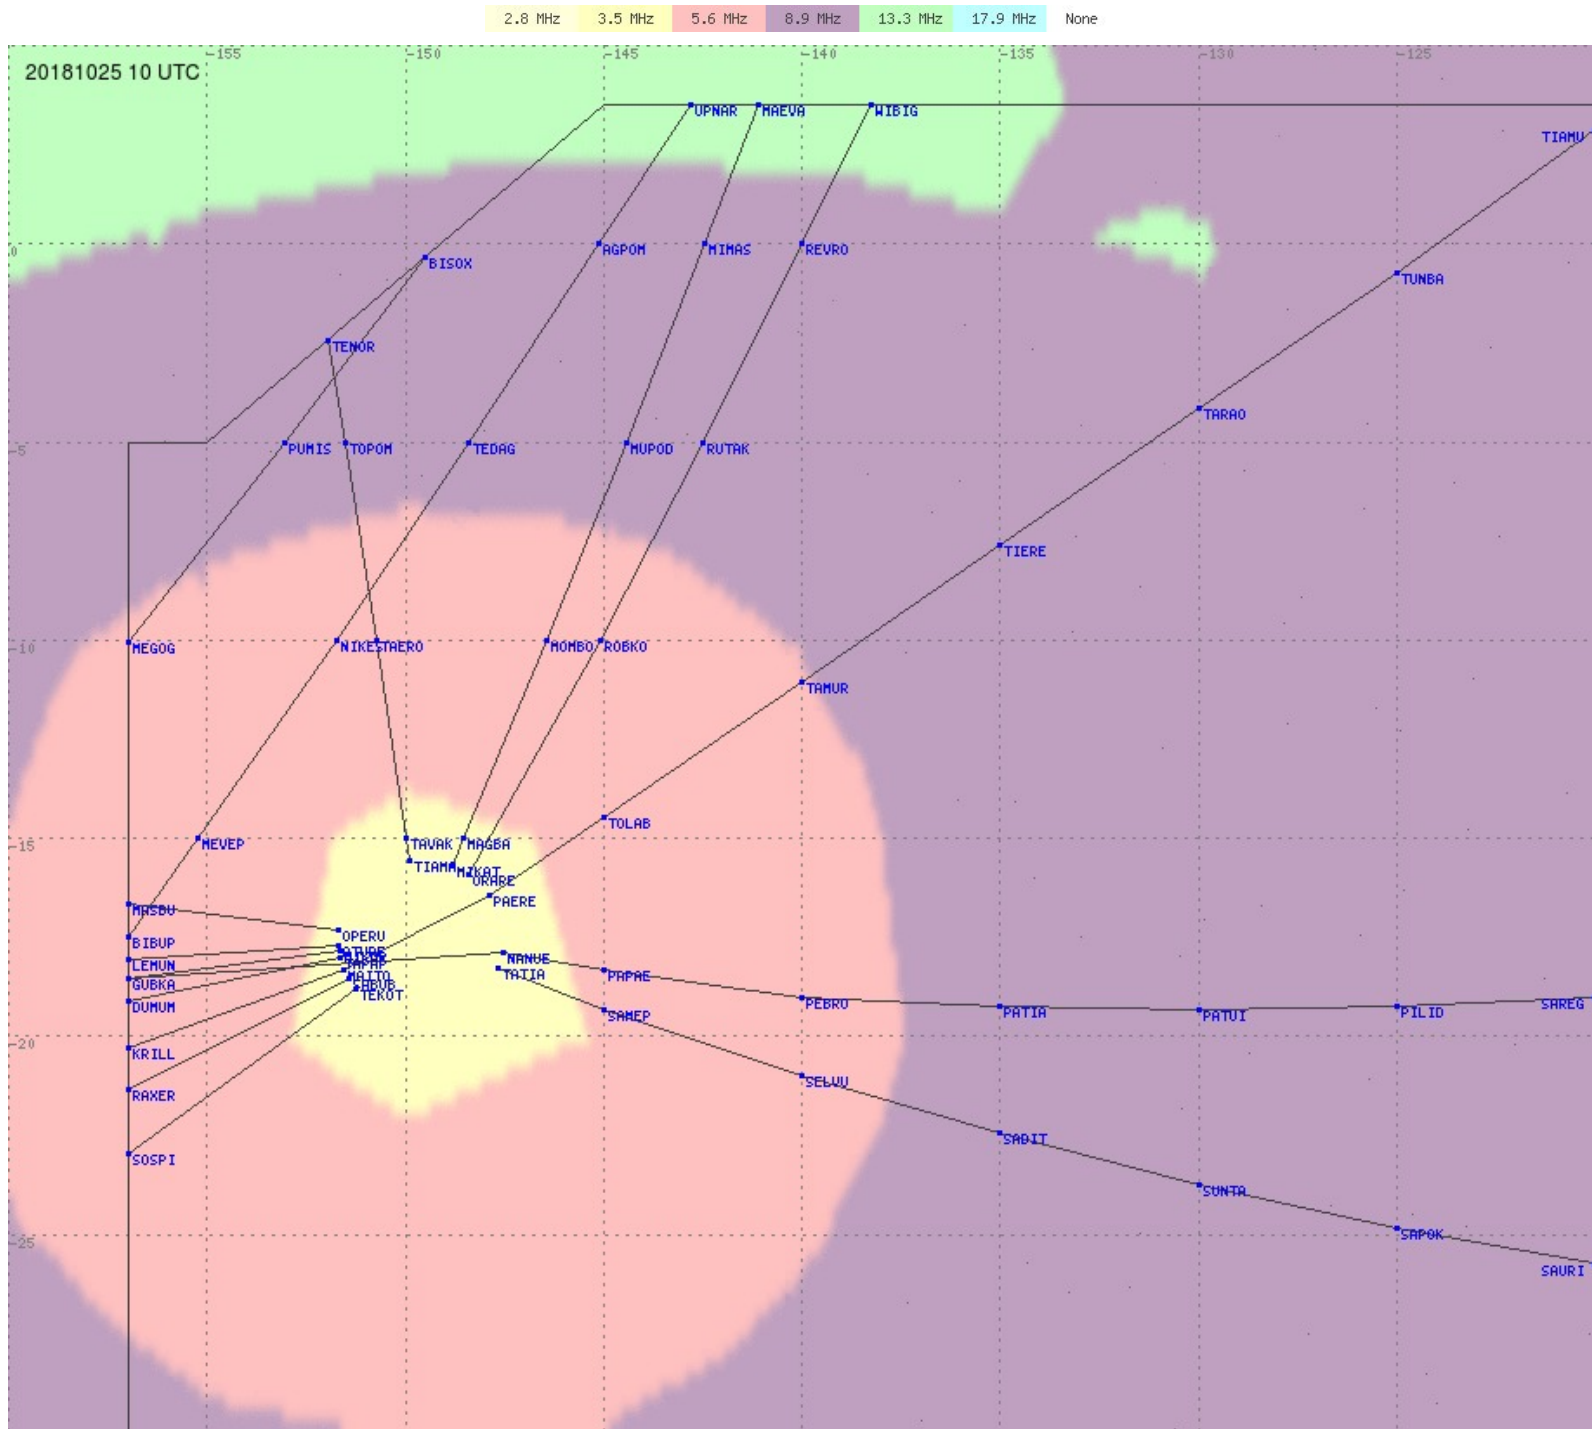

Tahiti FIR - HF Propag - 20181025