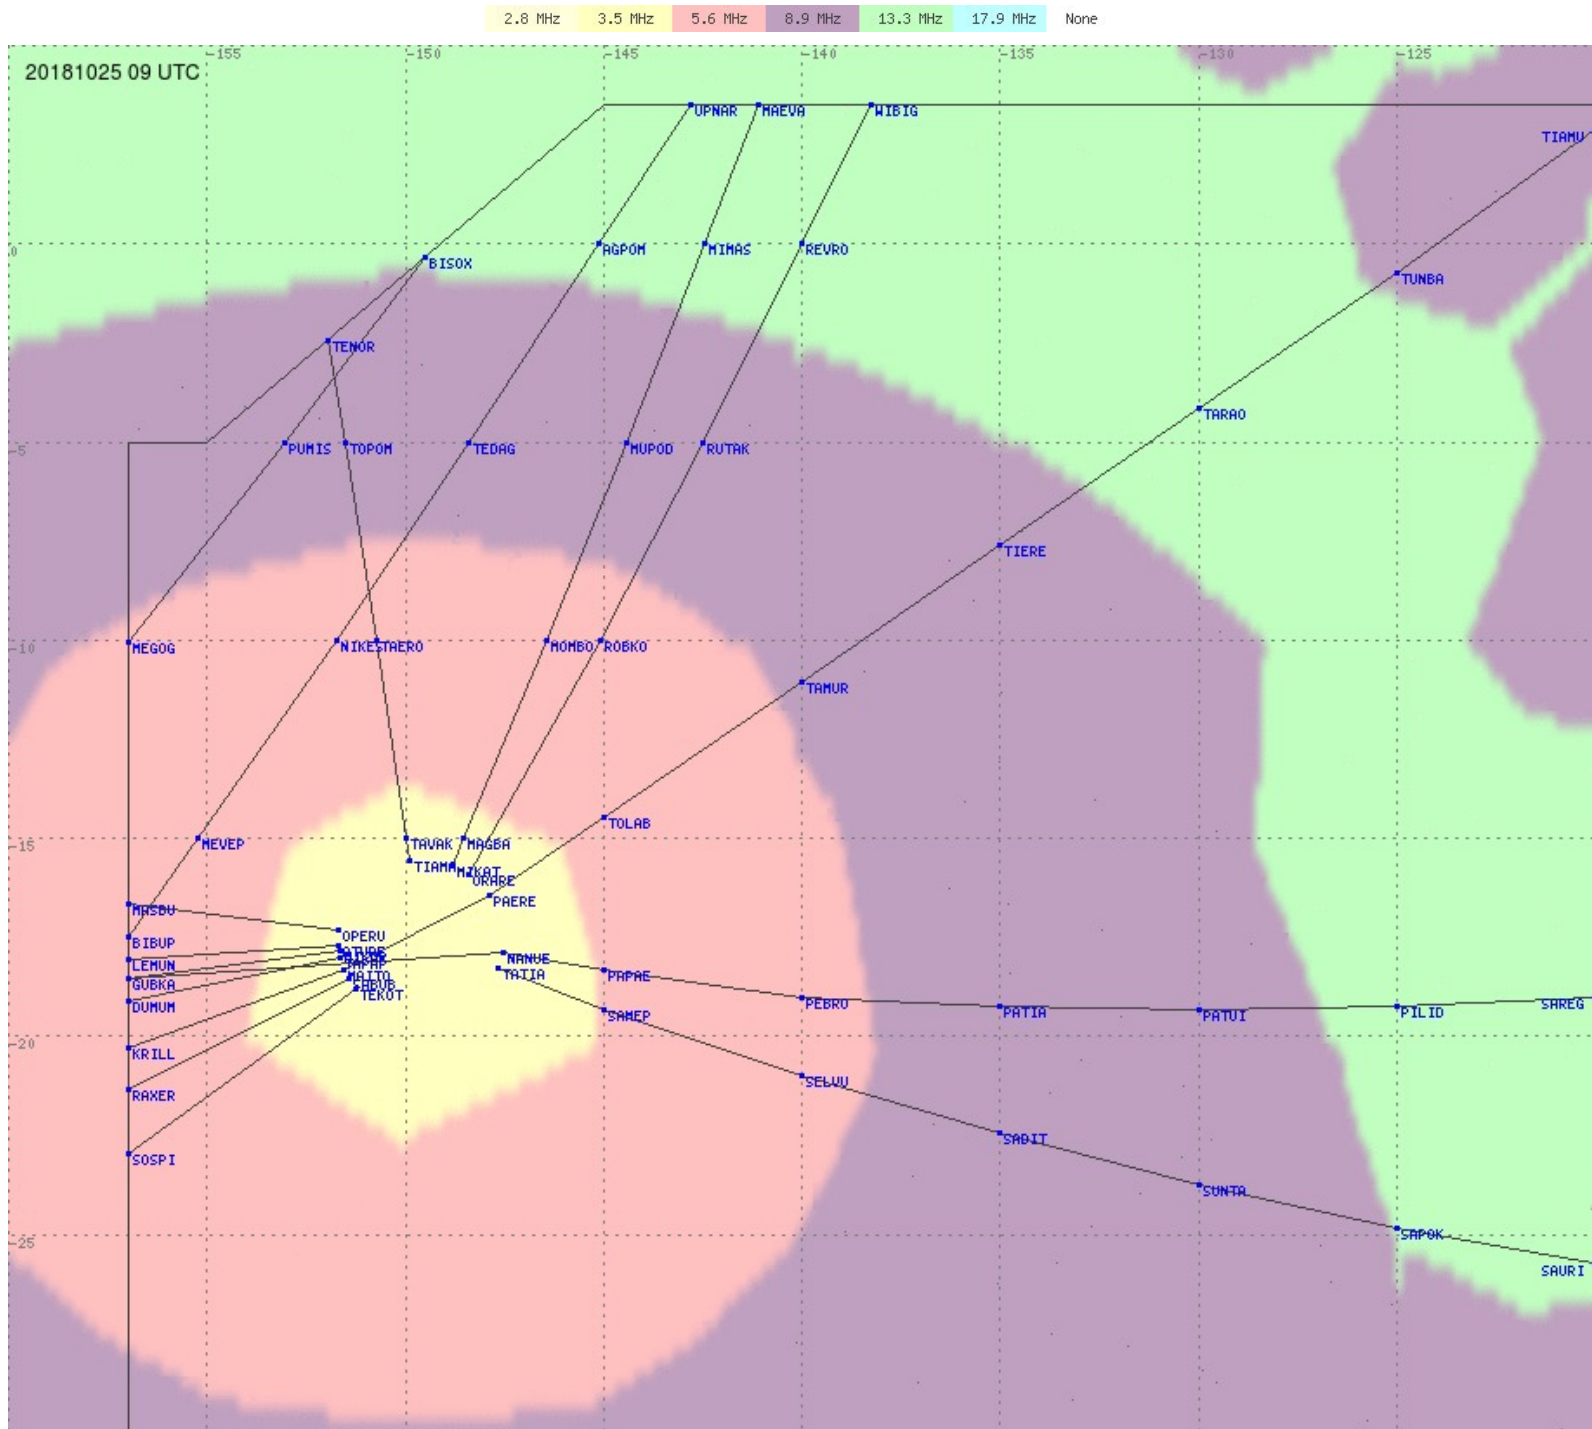

Tahiti FIR - HF Propag - 20181025