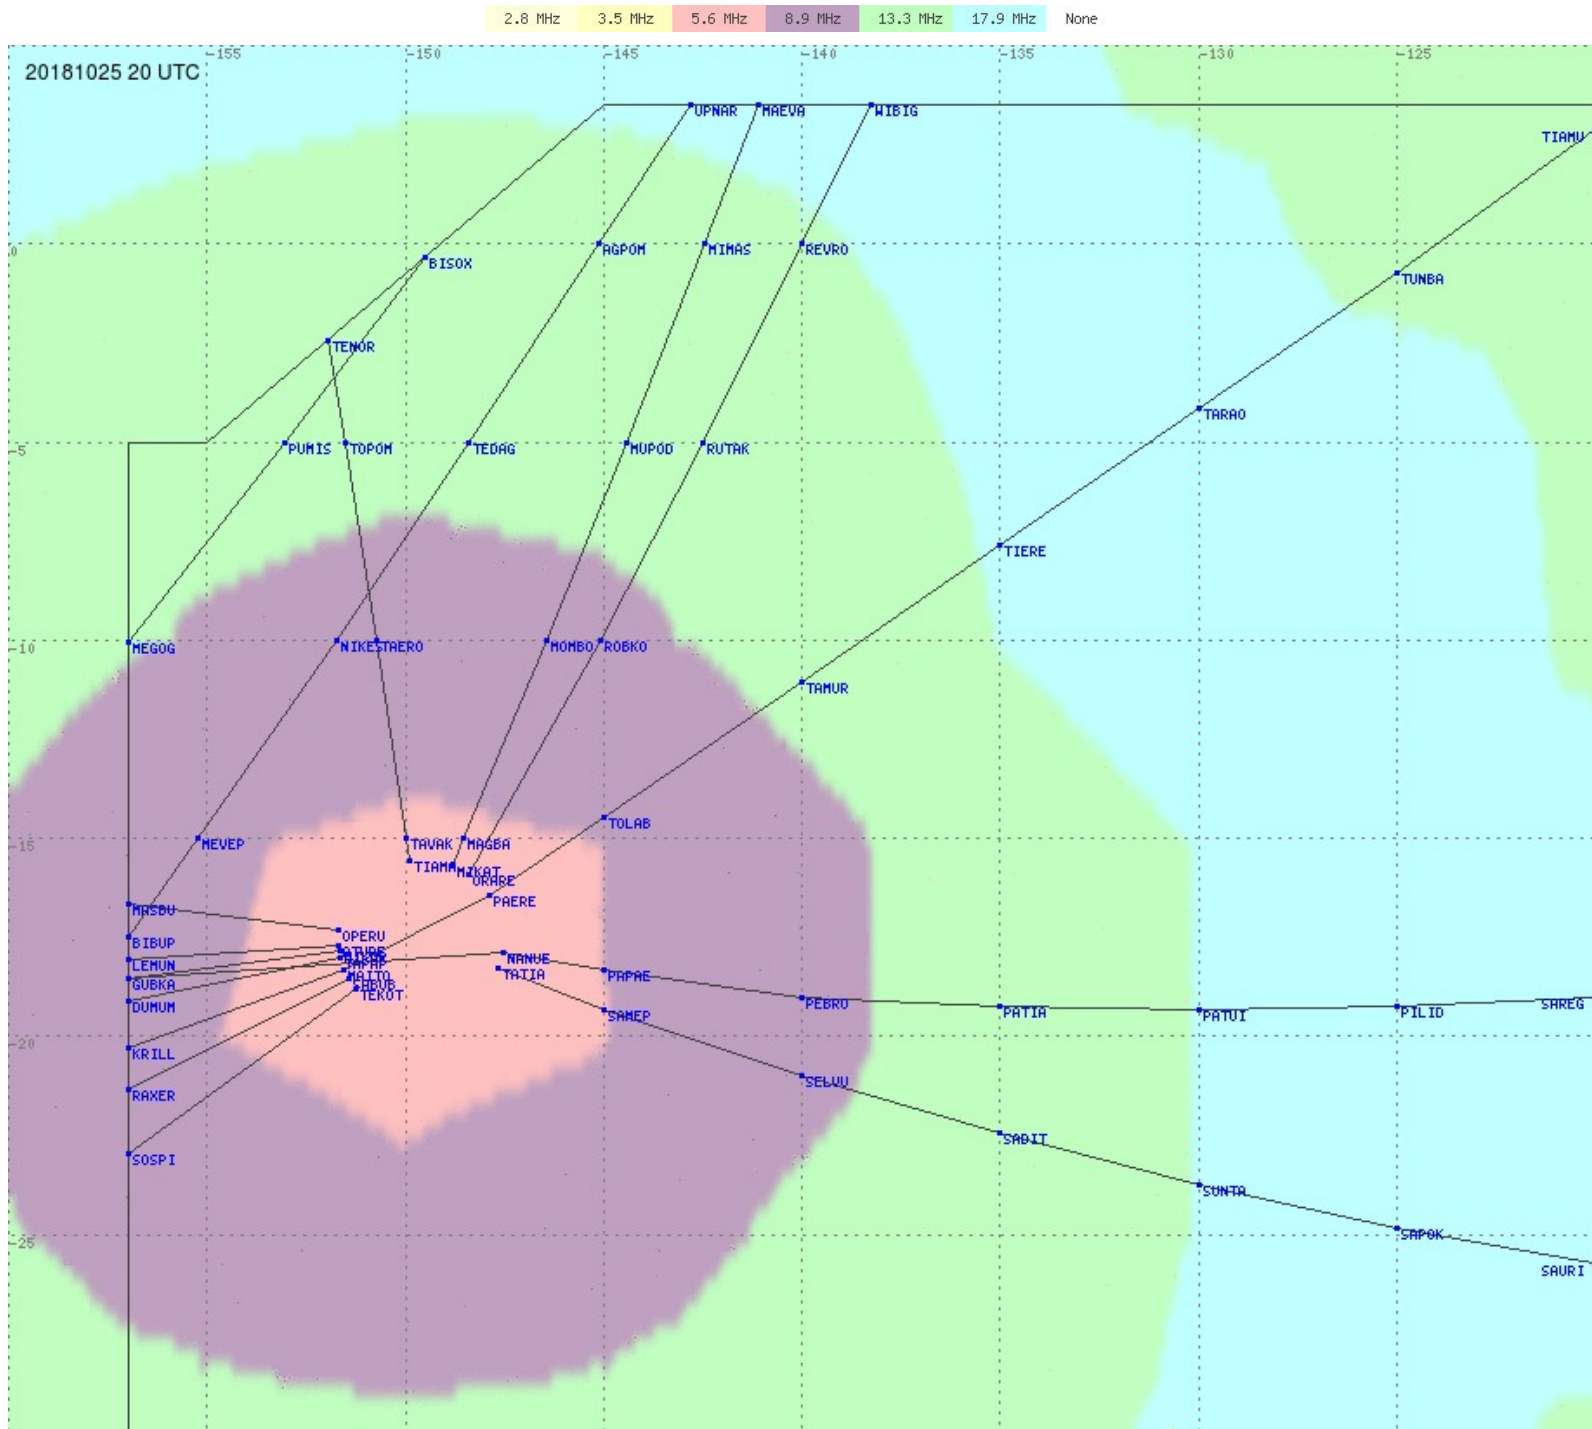

Tahiti FIR - HF Propag - 20181025