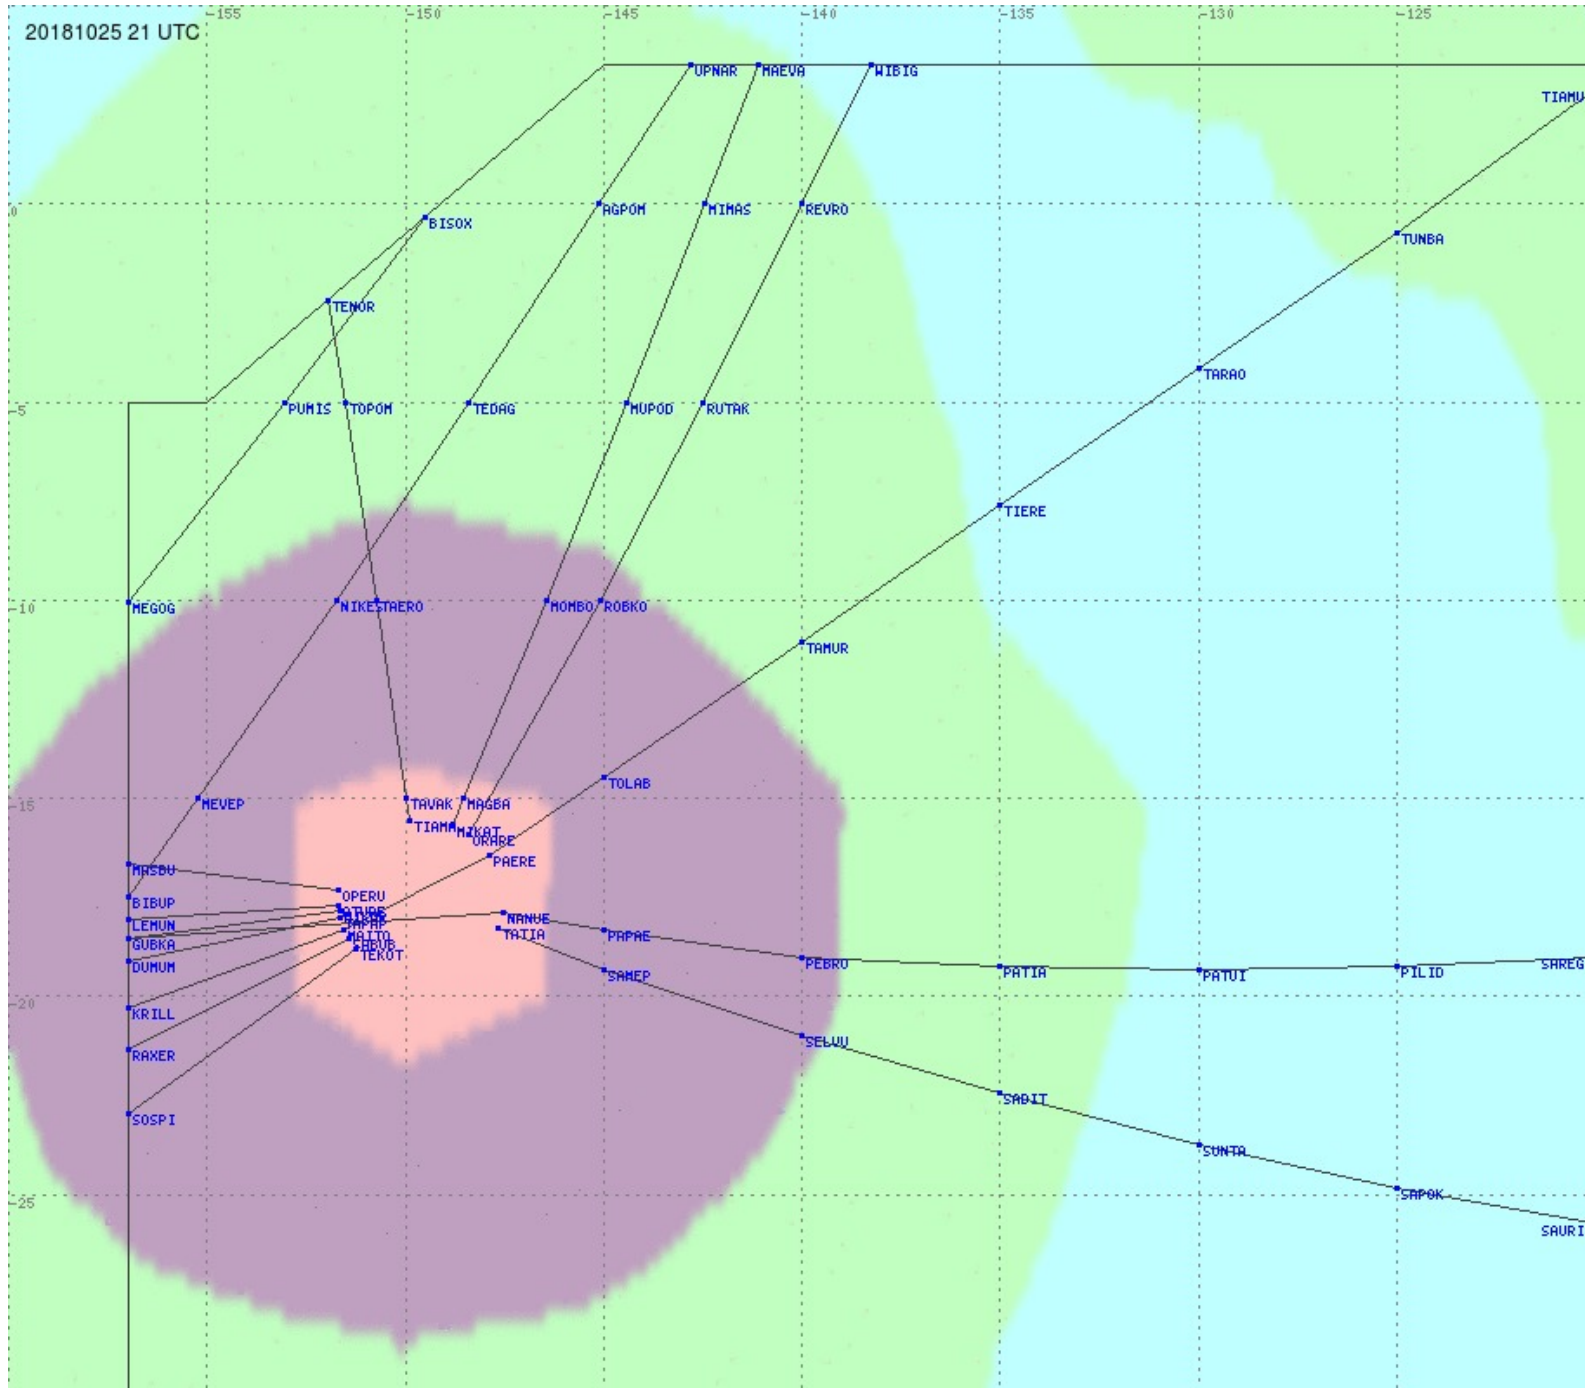

Tahiti FIR - HF Propag - 20181025

2.8 MHz 3.5 MHz 5.6 MHz 8.9 MHz 13.3 MHz 17.9 MHz None