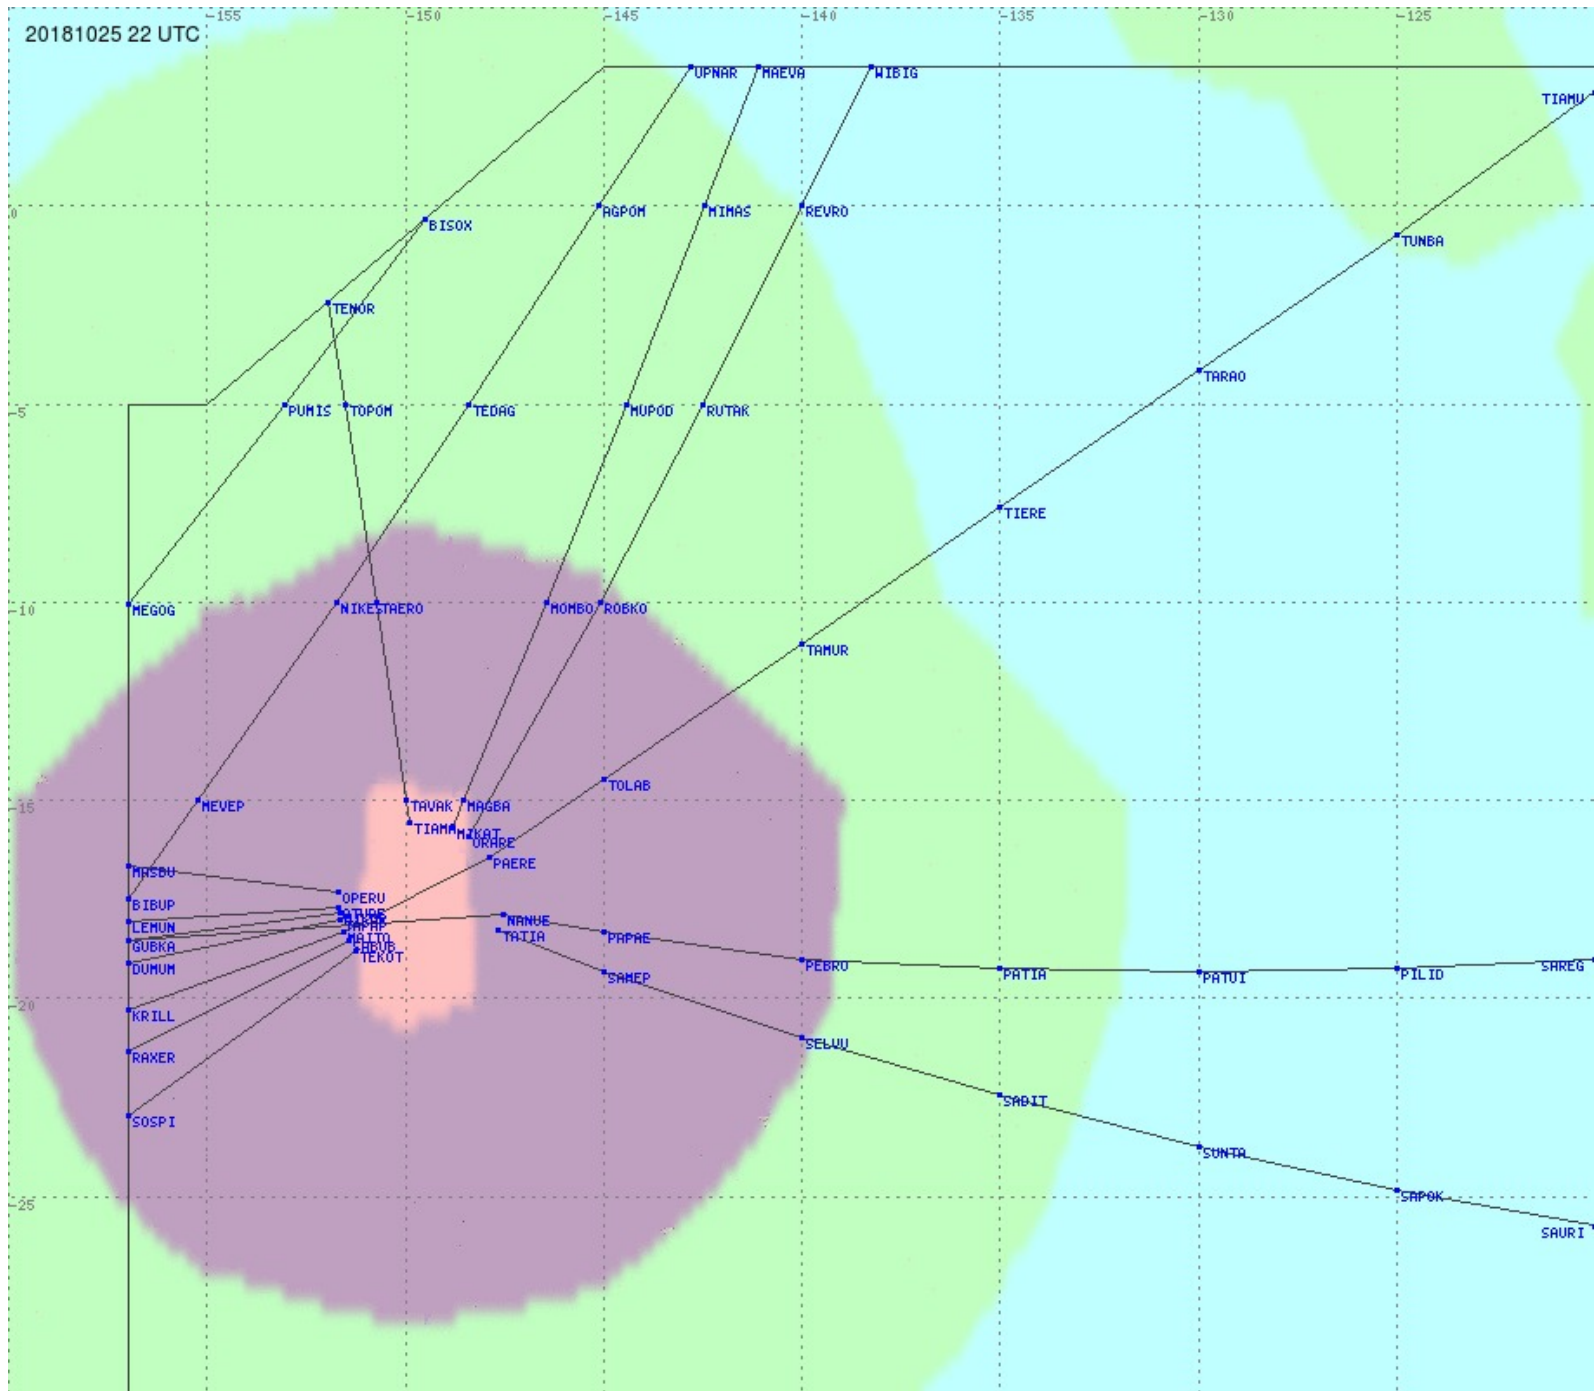

Tahiti FIR - HF Propag - 20181025

2.8 MHz
3.5 MHz
5.6 MHz
8.9 MHz
13.3 MHz
17.9 MHz
None