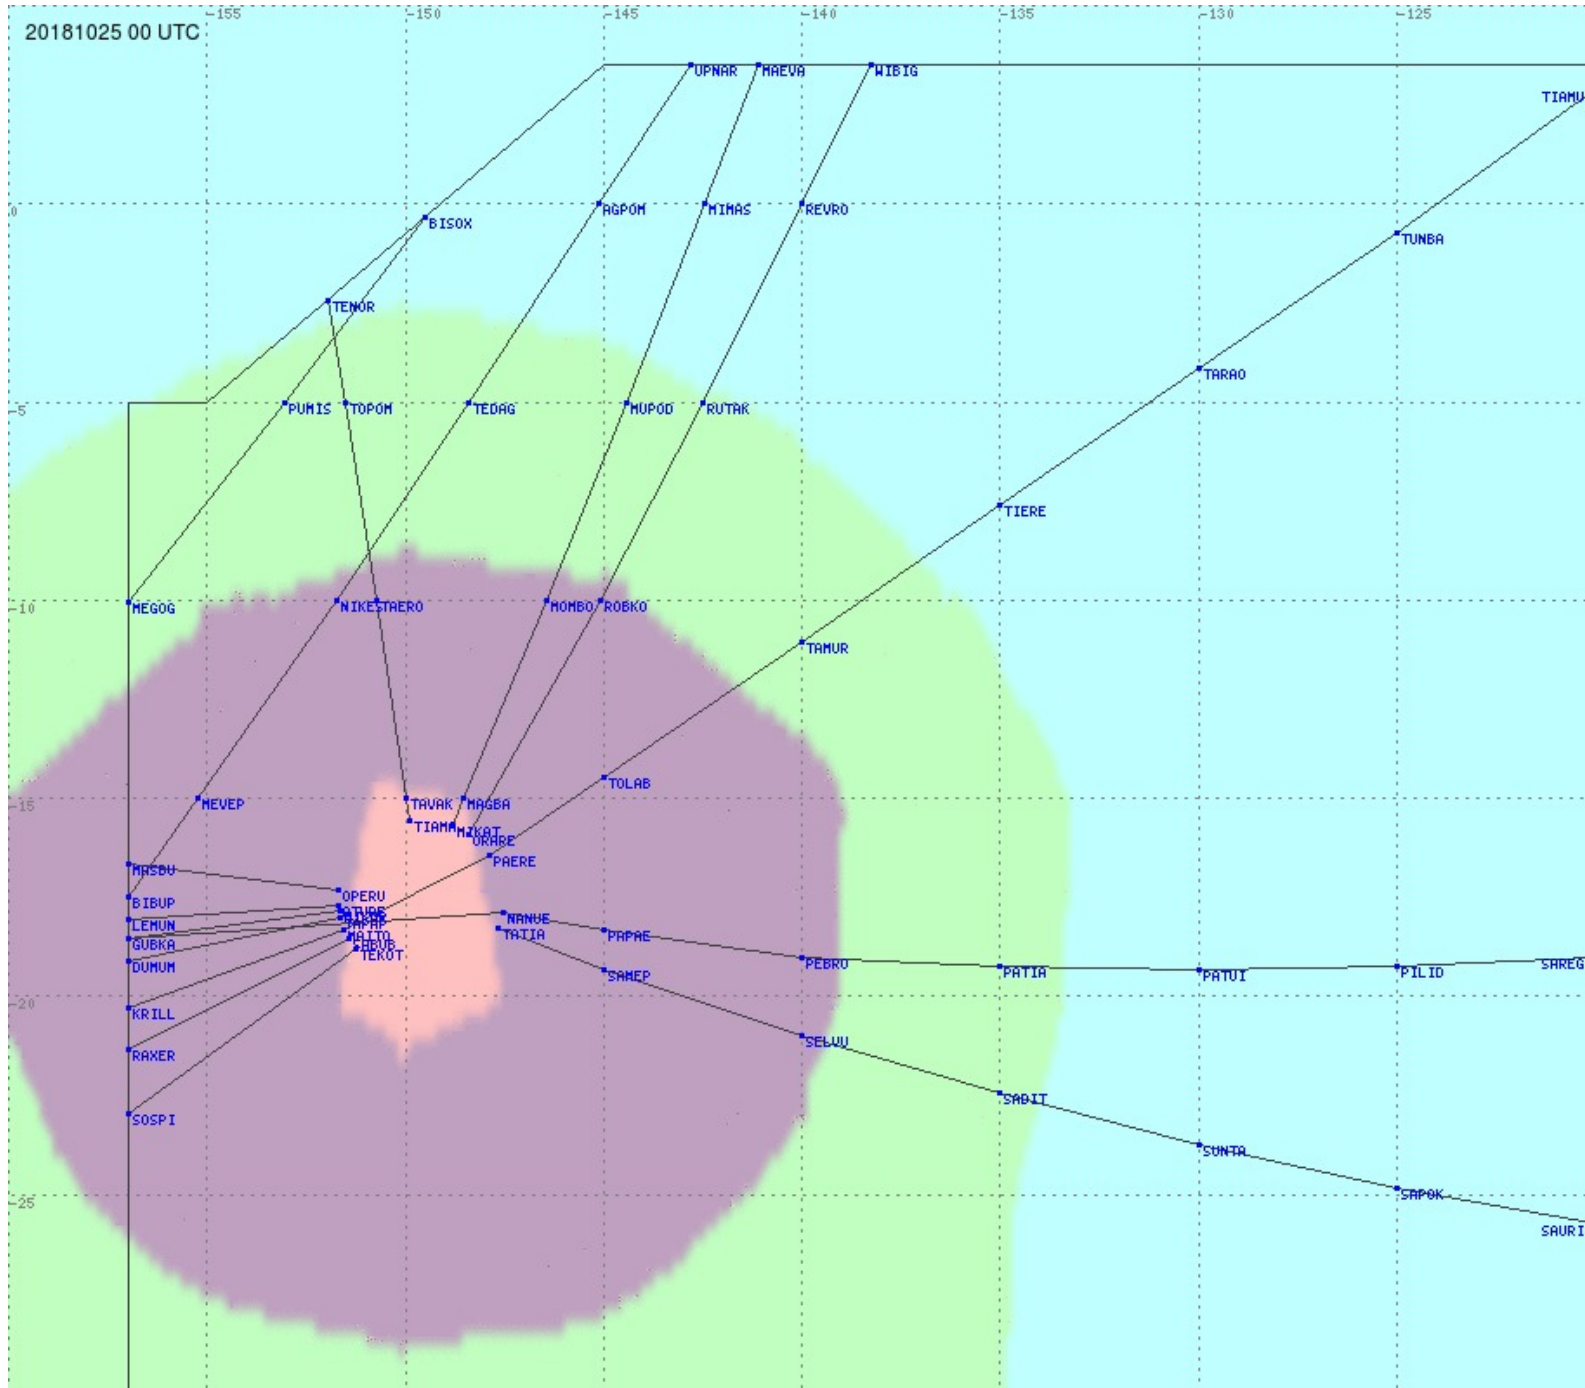

# Tahiti FIR - HF Propag - 20181025

2.8 MHz 3.5 MHz 5.6 MHz 8.9 MHz 13.3 MHz 17.9 MHz None