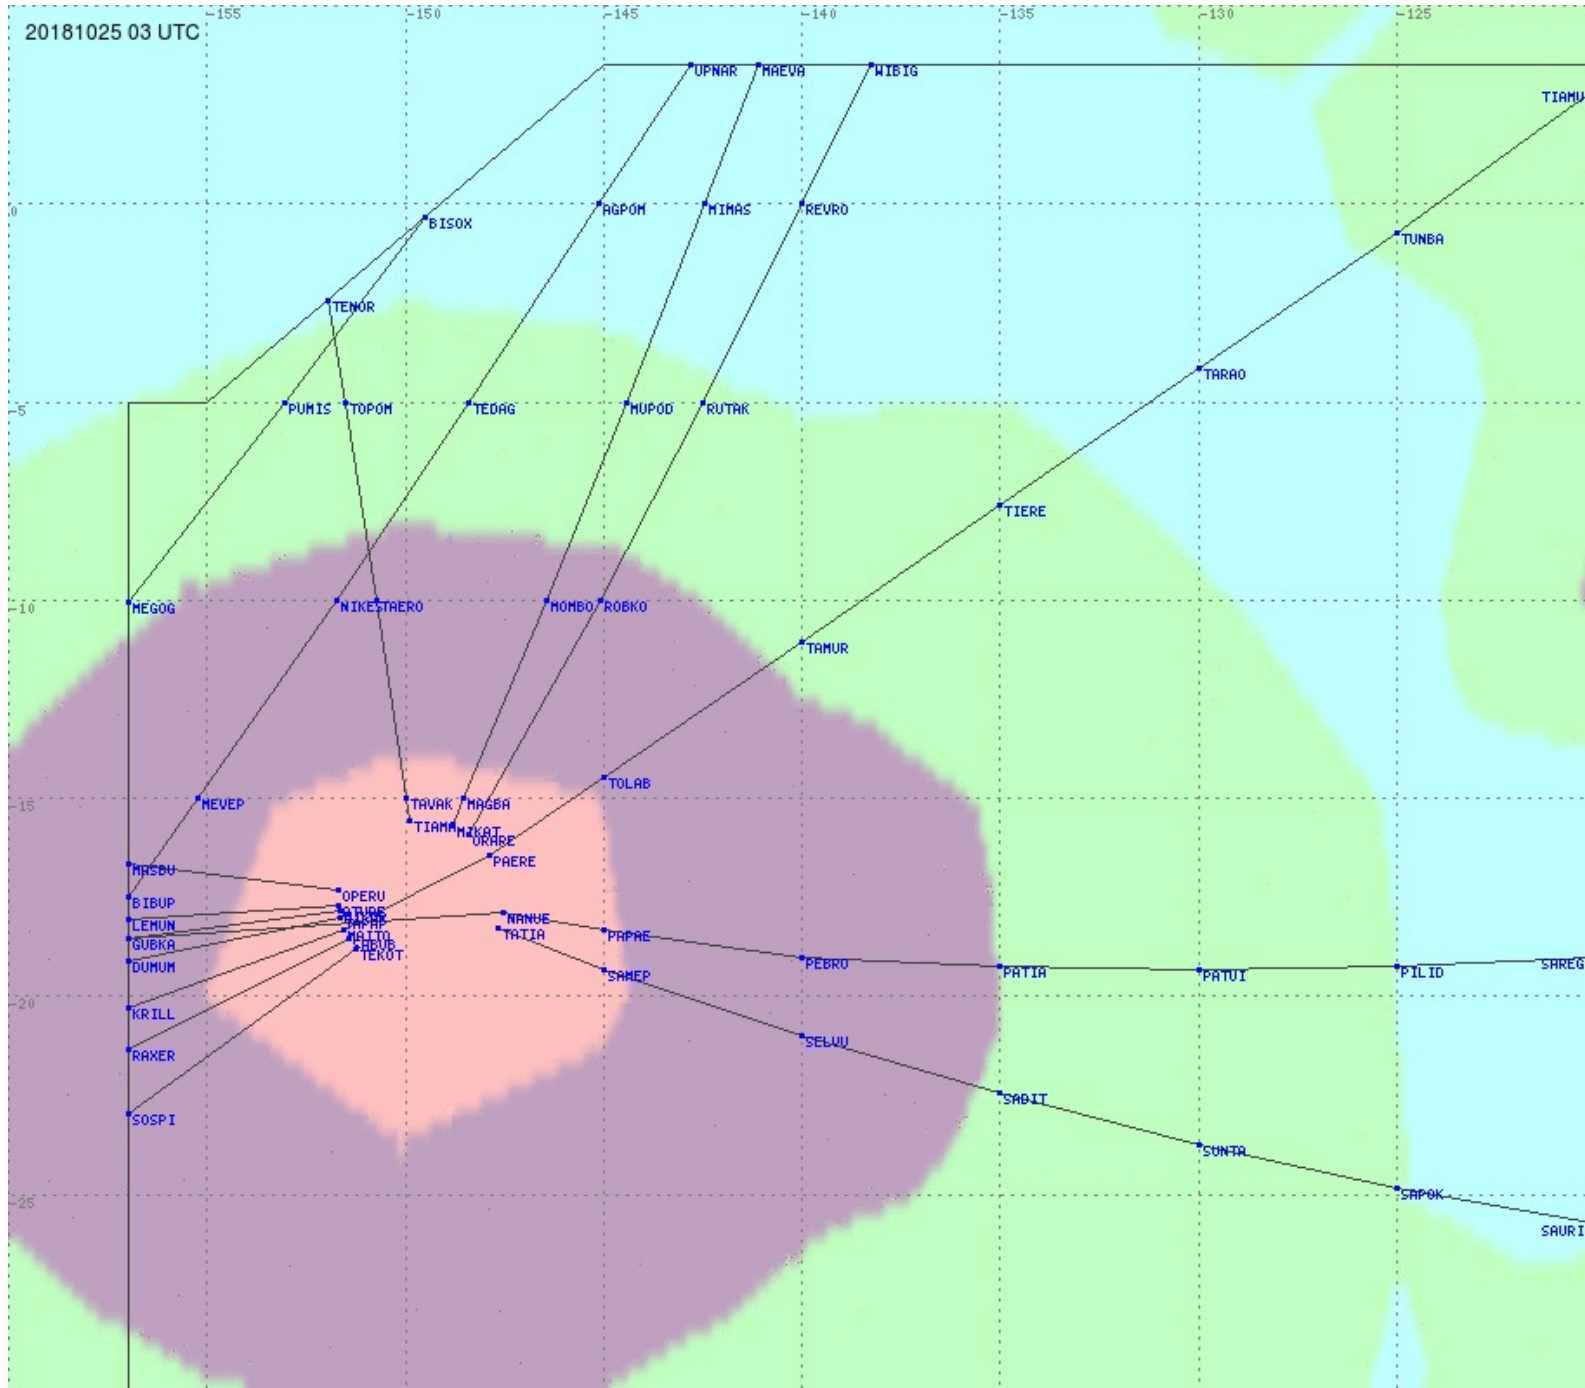

Tahiti FIR - HF Propag - 20181025

2.8 MHz 3.5 MHz 5.6 MHz 8.9 MHz 13.3 MHz 17.9 MHz None