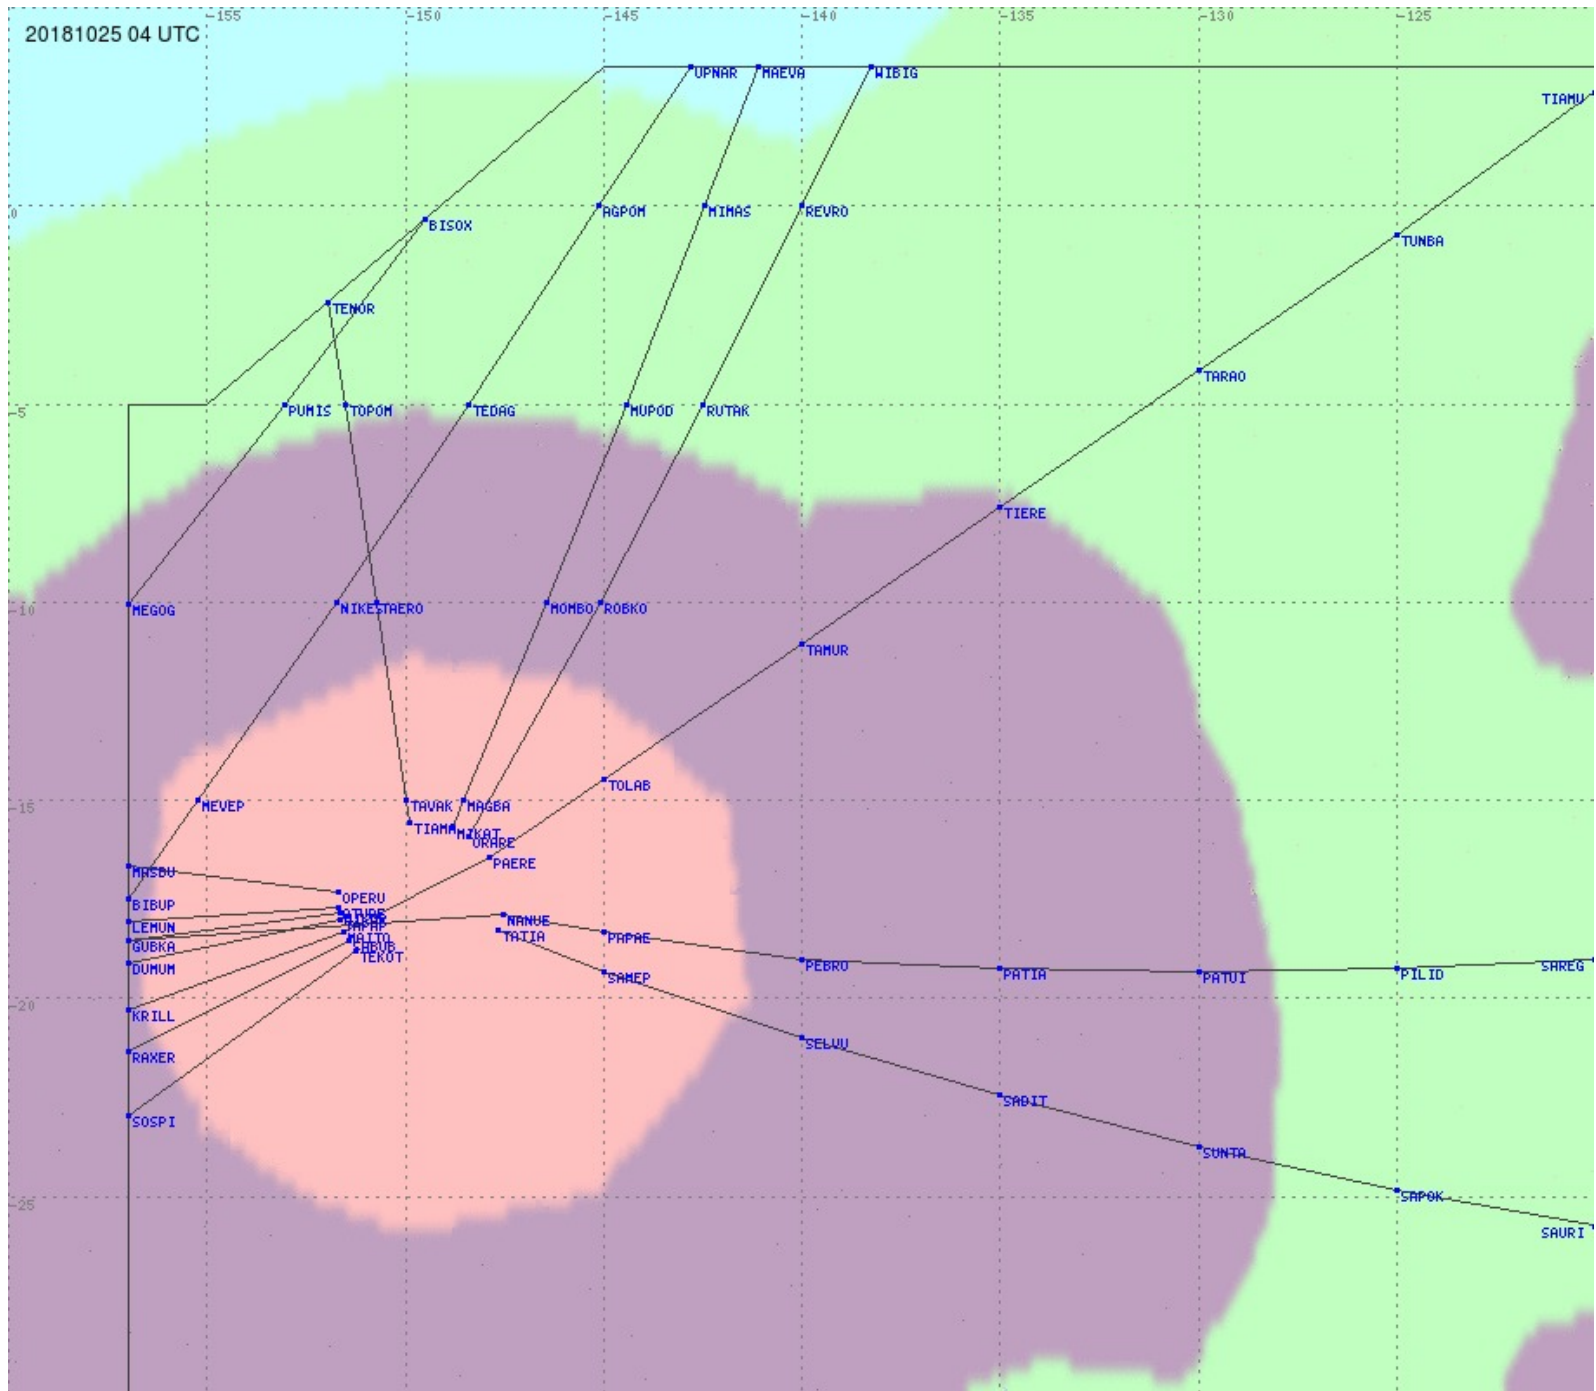

Tahiti FIR - HF Propag - 20181025

2.8 MHz 3.5 MHz 5.6 MHz 8.9 MHz 13.3 MHz 17.9 MHz None