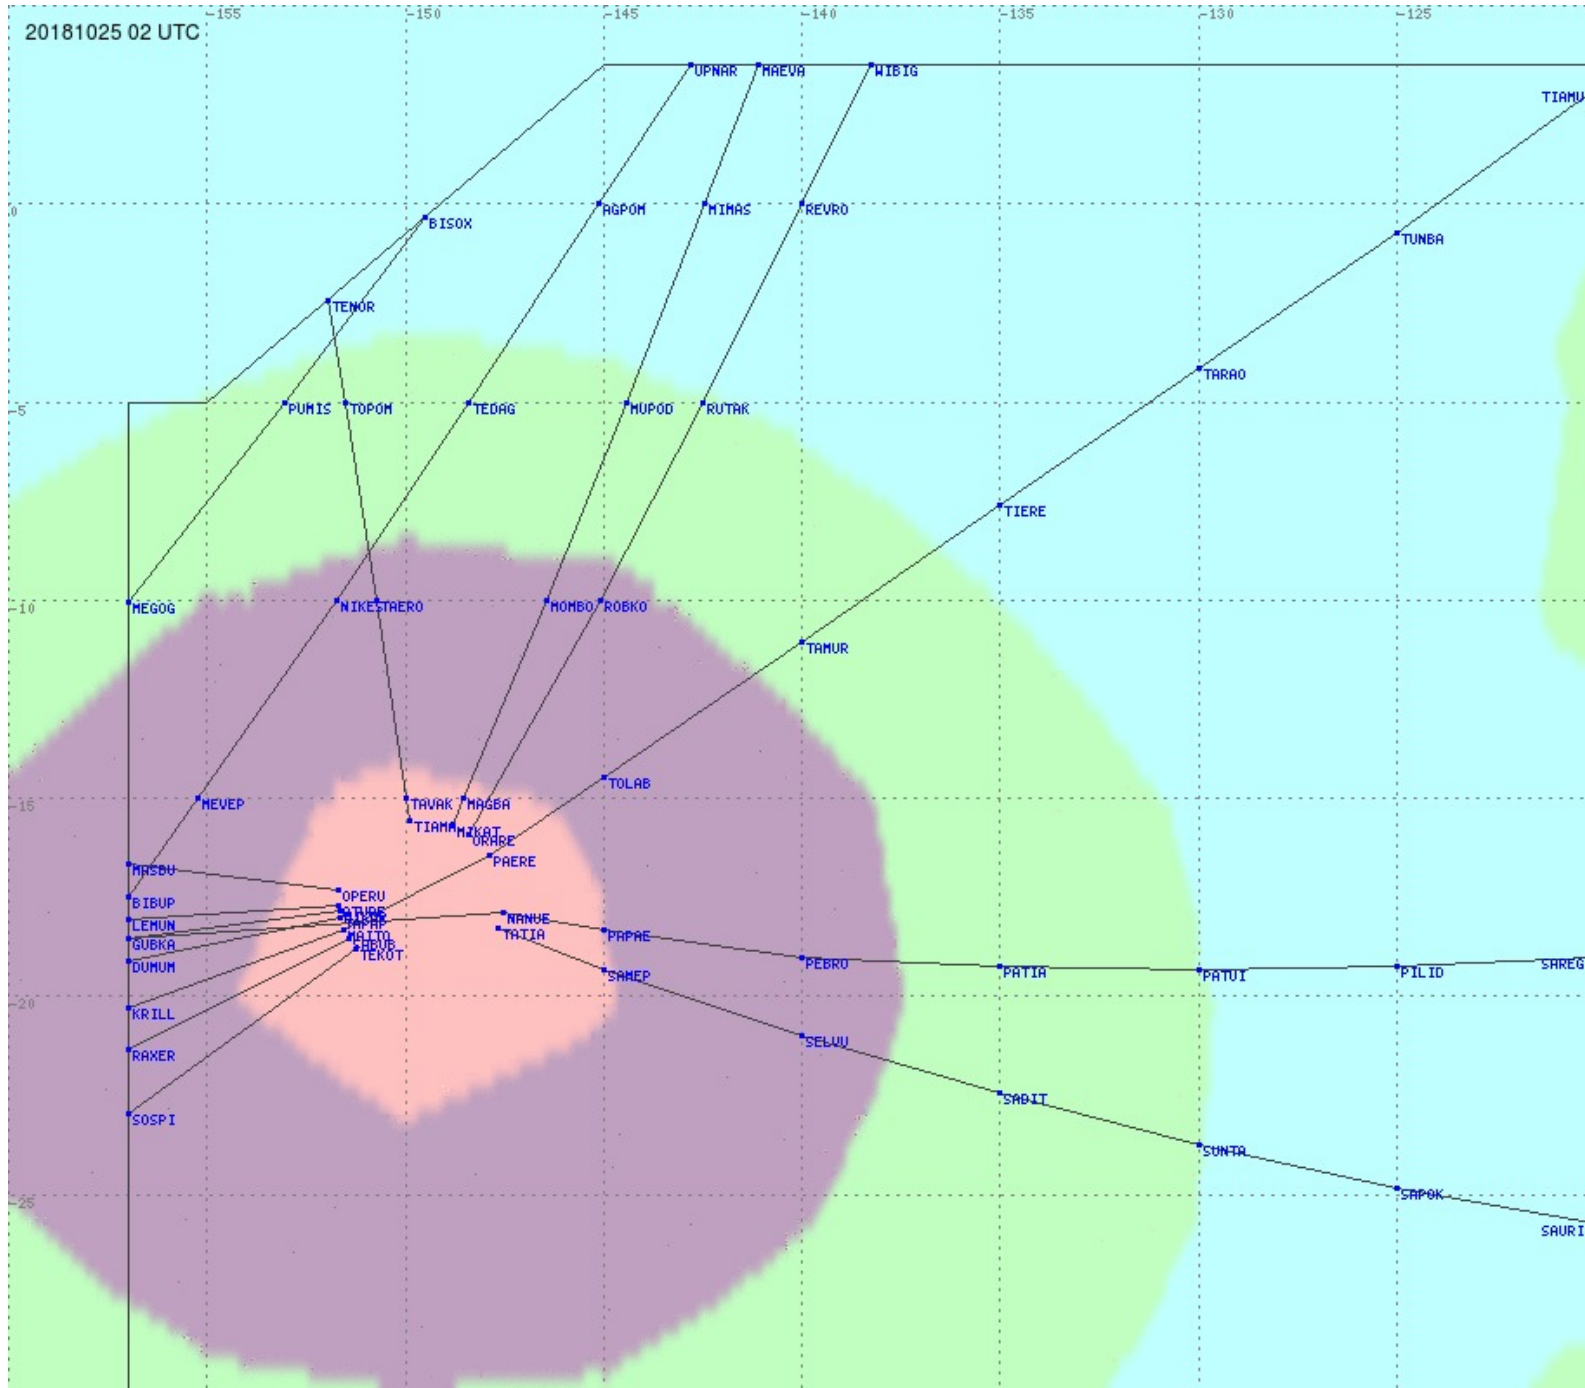

Tahiti FIR - HF Propag - 20181025

2.8 MHz 3.5 MHz 5.6 MHz 8.9 MHz 13.3 MHz 17.9 MHz None