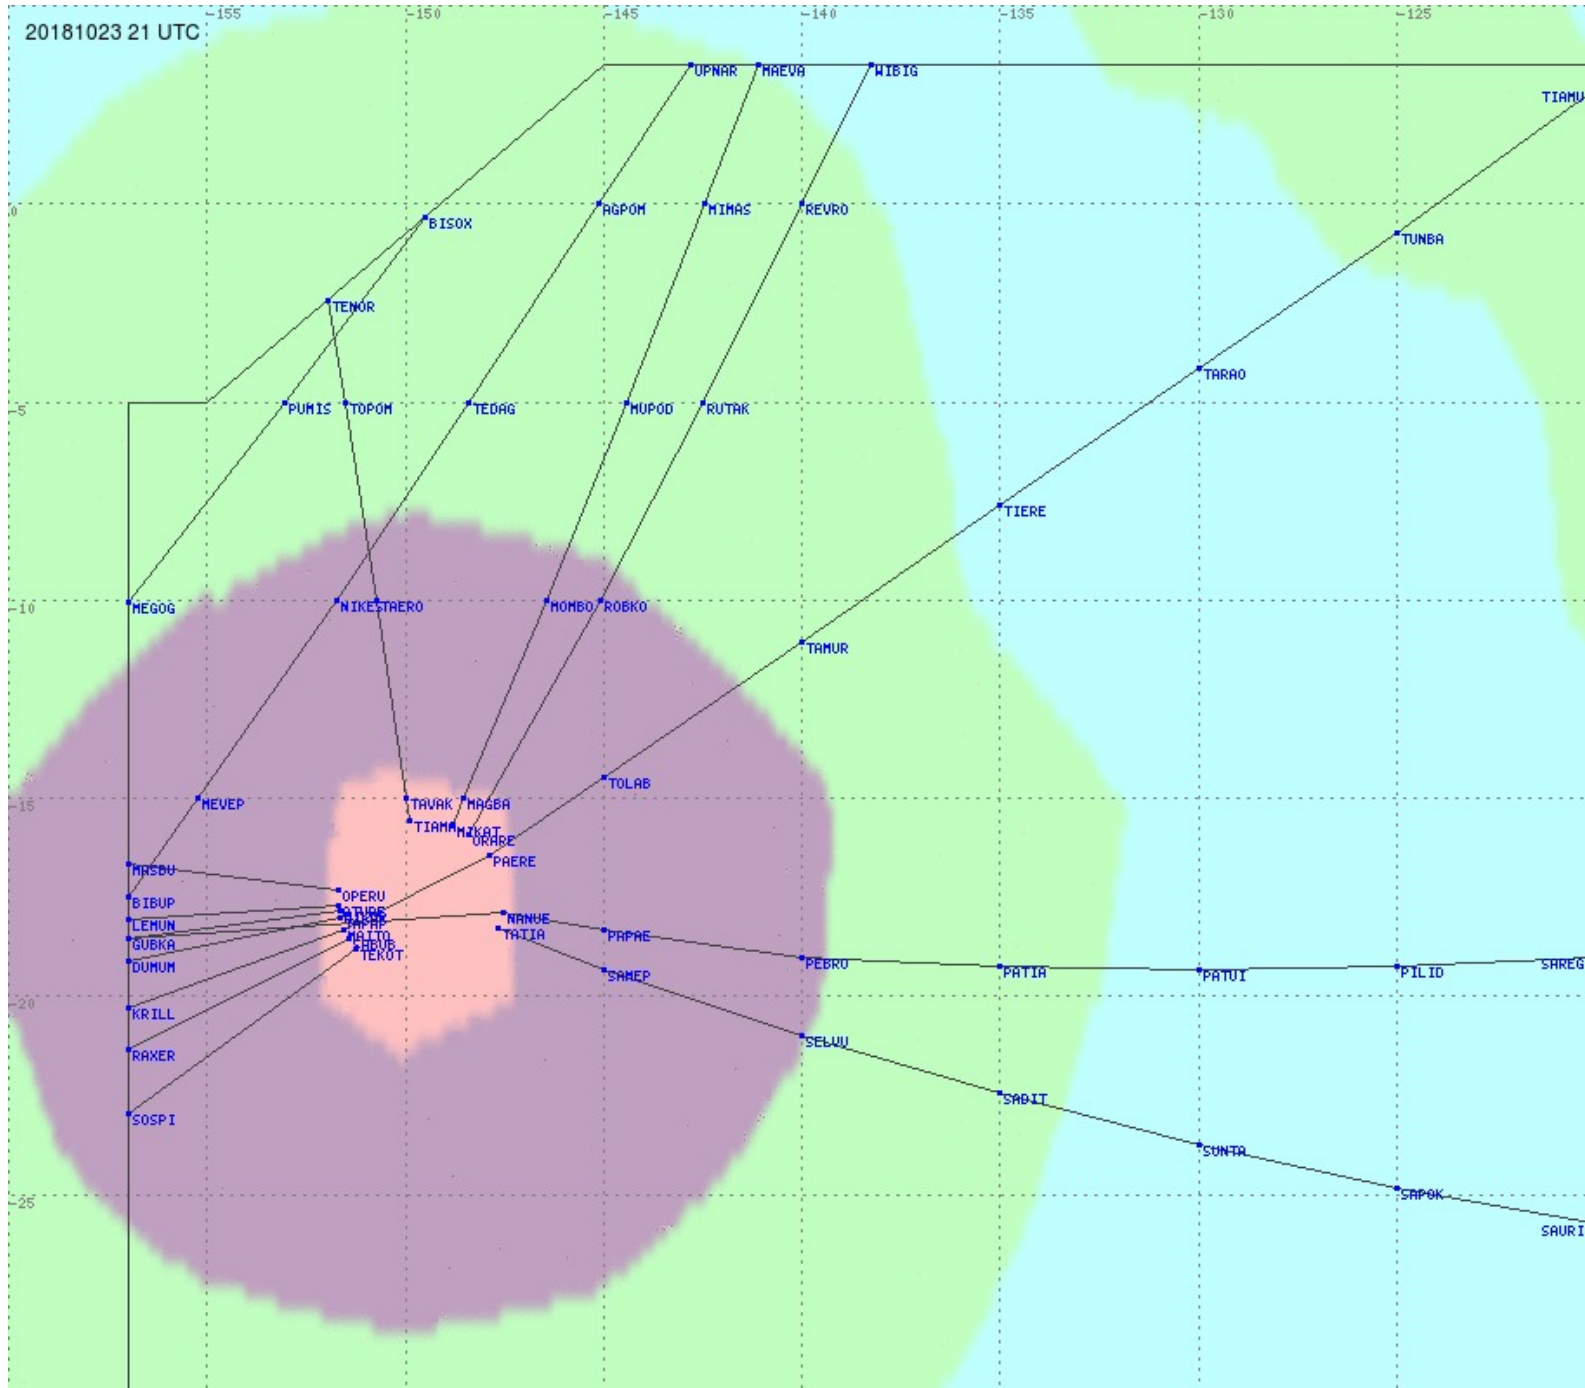

Tahiti FIR - HF Propag - 20181023

2.8 MHz 3.5 MHz 5.6 MHz 8.9 MHz 13.3 MHz 17.9 MHz None