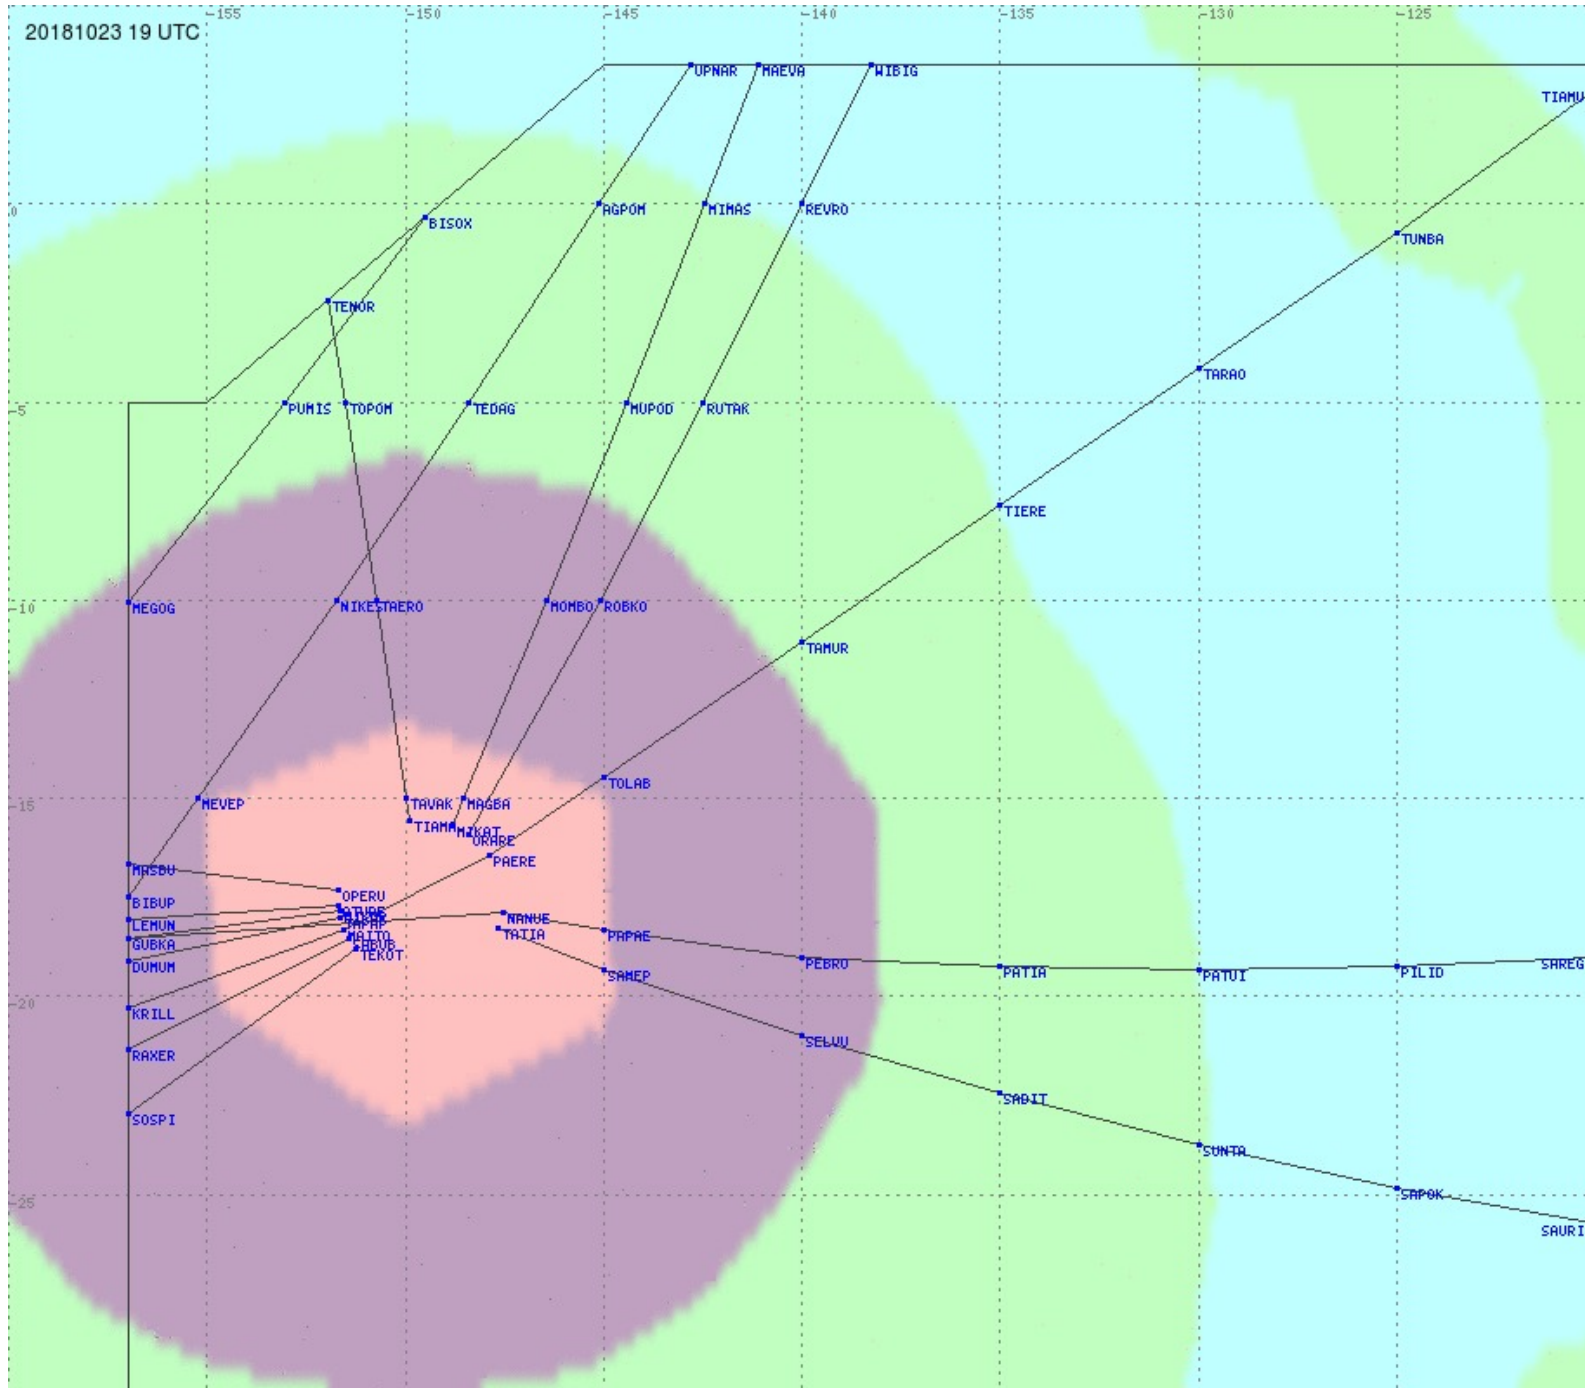

Tahiti FIR - HF Propag - 20181023

2.8 MHz 3.5 MHz 5.6 MHz 8.9 MHz 13.3 MHz 17.9 MHz None