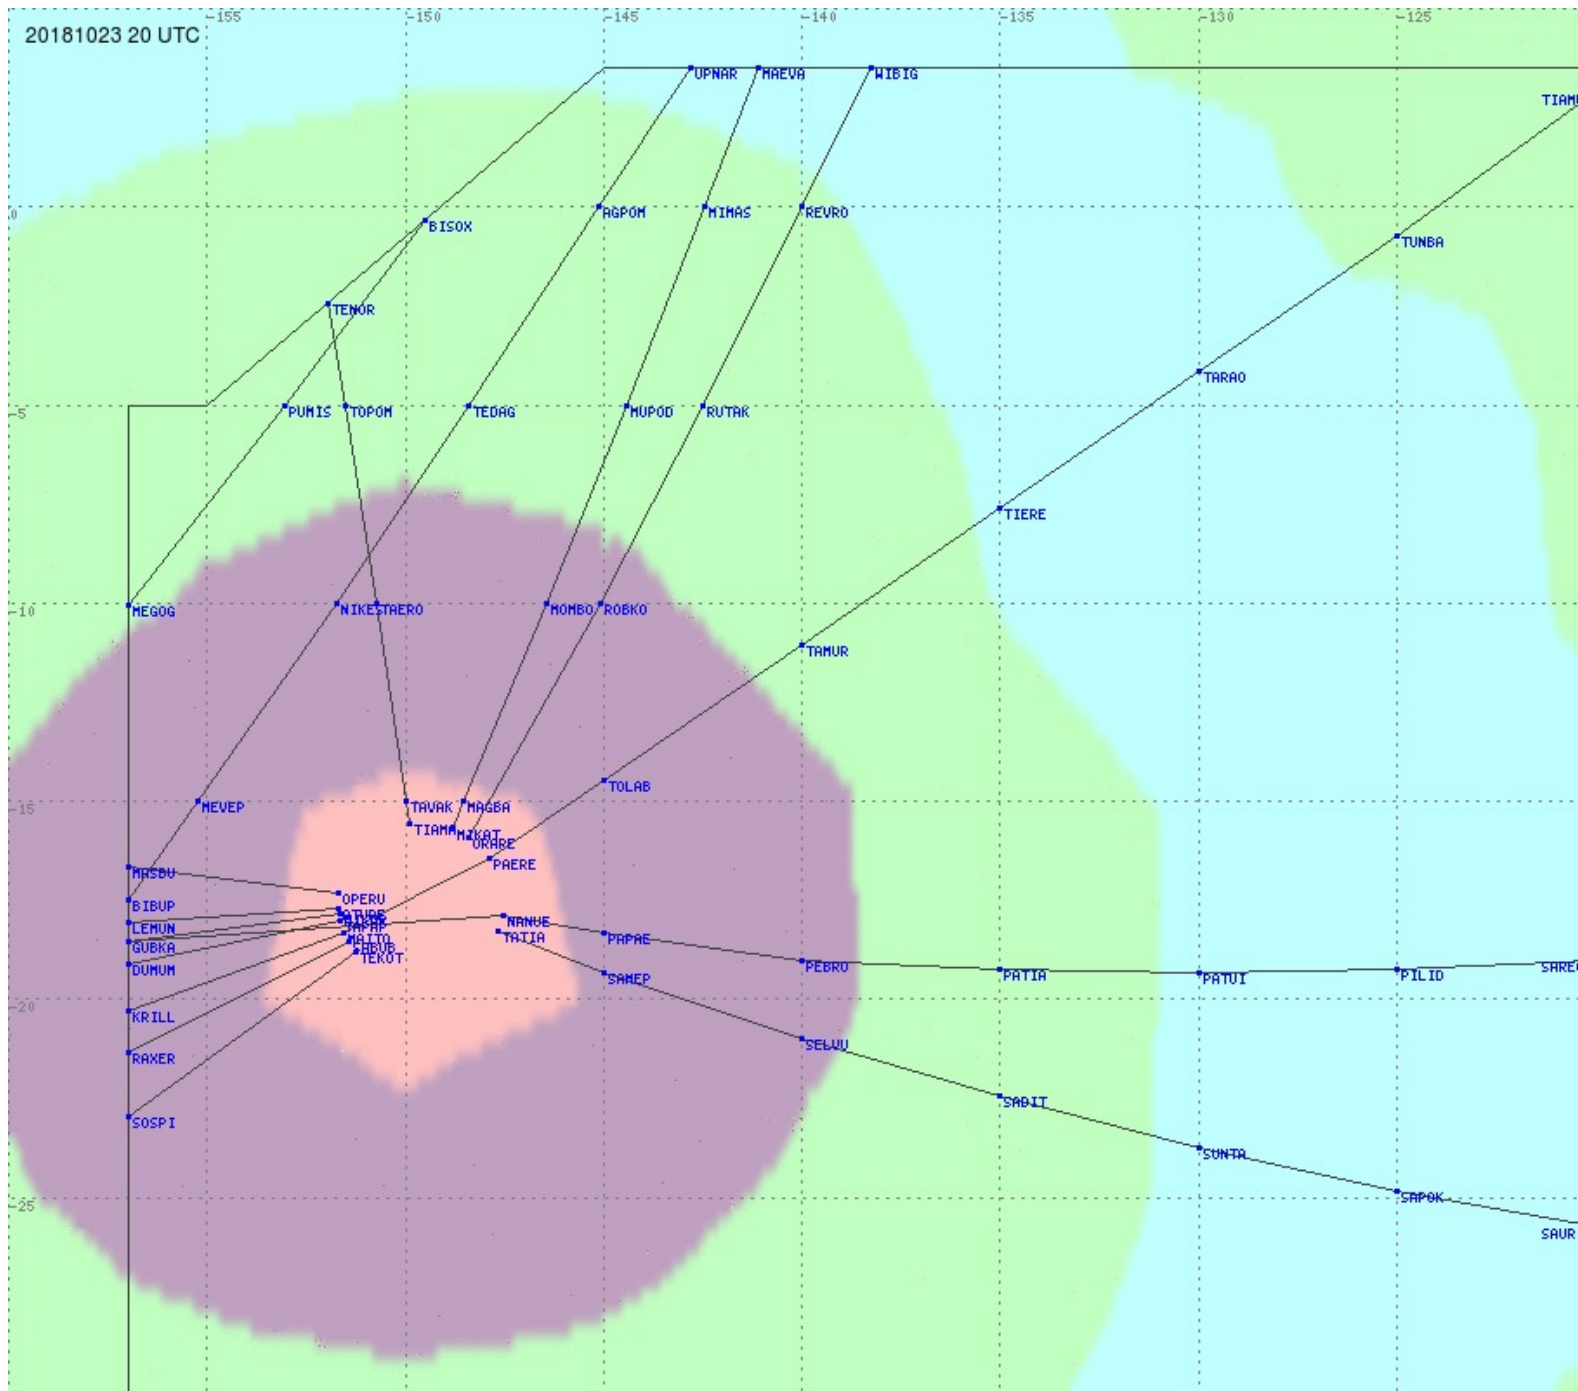

Tahiti FIR - HF Propag - 20181023

2.8 MHz 3.5 MHz 5.6 MHz 8.9 MHz 13.3 MHz 17.9 MHz None