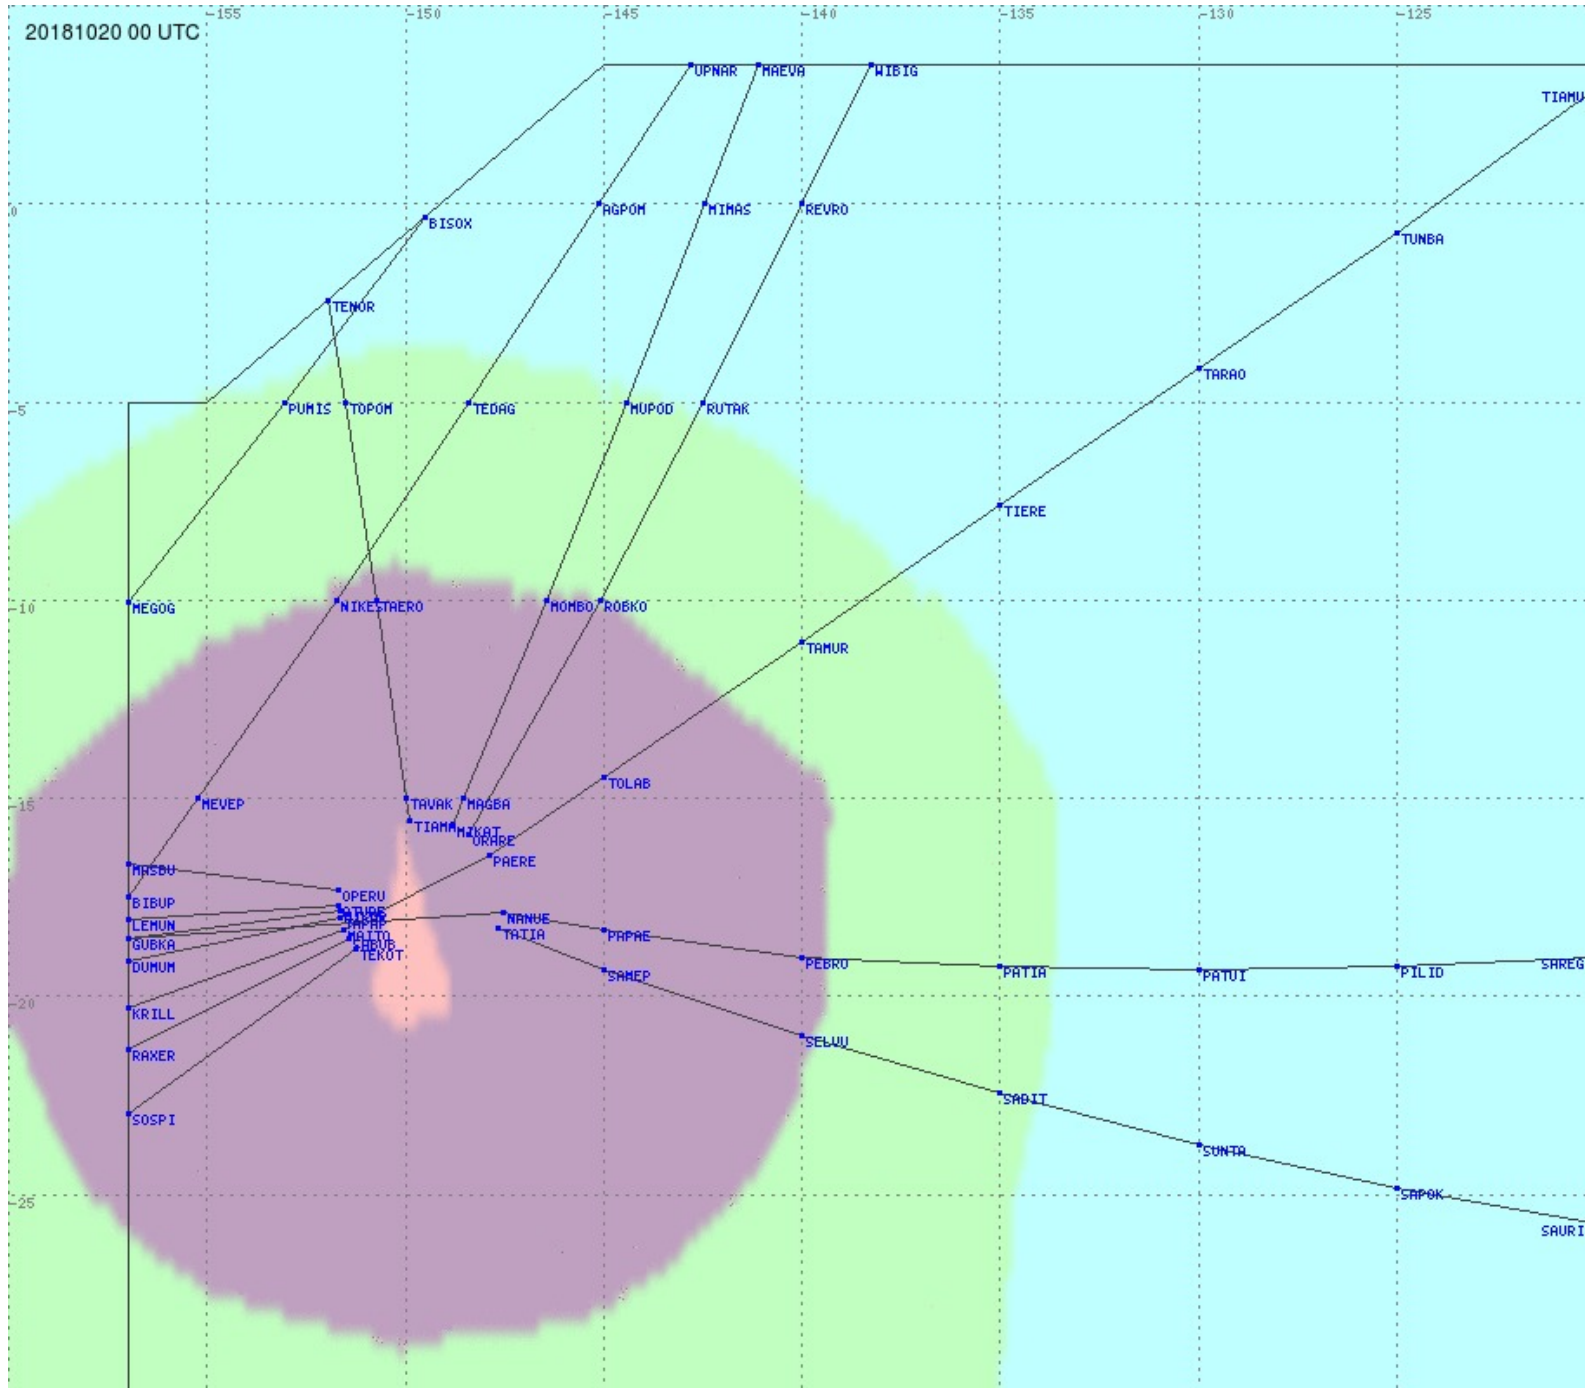

Tahiti FIR - HF Propag - 20181020

2.8 MHz 3.5 MHz 5.6 MHz 8.9 MHz 13.3 MHz 17.9 MHz None

Tahiti FIR - HF Propag - 20181020

2.8 MHz 3.5 MHz 5.6 MHz 8.9 MHz 13.3 MHz 17.9 MHz None

Tahiti FIR - HF Propag - 20181020

2.8 MHz 3.5 MHz 5.6 MHz 8.9 MHz 13.3 MHz 17.9 MHz None

Tahiti FIR - HF Propag - 20181020

2.8 MHz 3.5 MHz 5.6 MHz 8.9 MHz 13.3 MHz 17.9 MHz None

Tahiti FIR - HF Propag - 20181020

2.8 MHz 3.5 MHz 5.6 MHz 8.9 MHz 13.3 MHz 17.9 MHz None

Tahiti FIR - HF Propag - 20181020

2.8 MHz 3.5 MHz 5.6 MHz 8.9 MHz 13.3 MHz 17.9 MHz None

Tahiti FIR - HF Propag - 20181020

Tahiti FIR - HF Propag - 20181020

Tahiti FIR - HF Propag - 20181020

2.8 MHz 3.5 MHz 5.6 MHz 8.9 MHz 13.3 MHz 17.9 MHz None