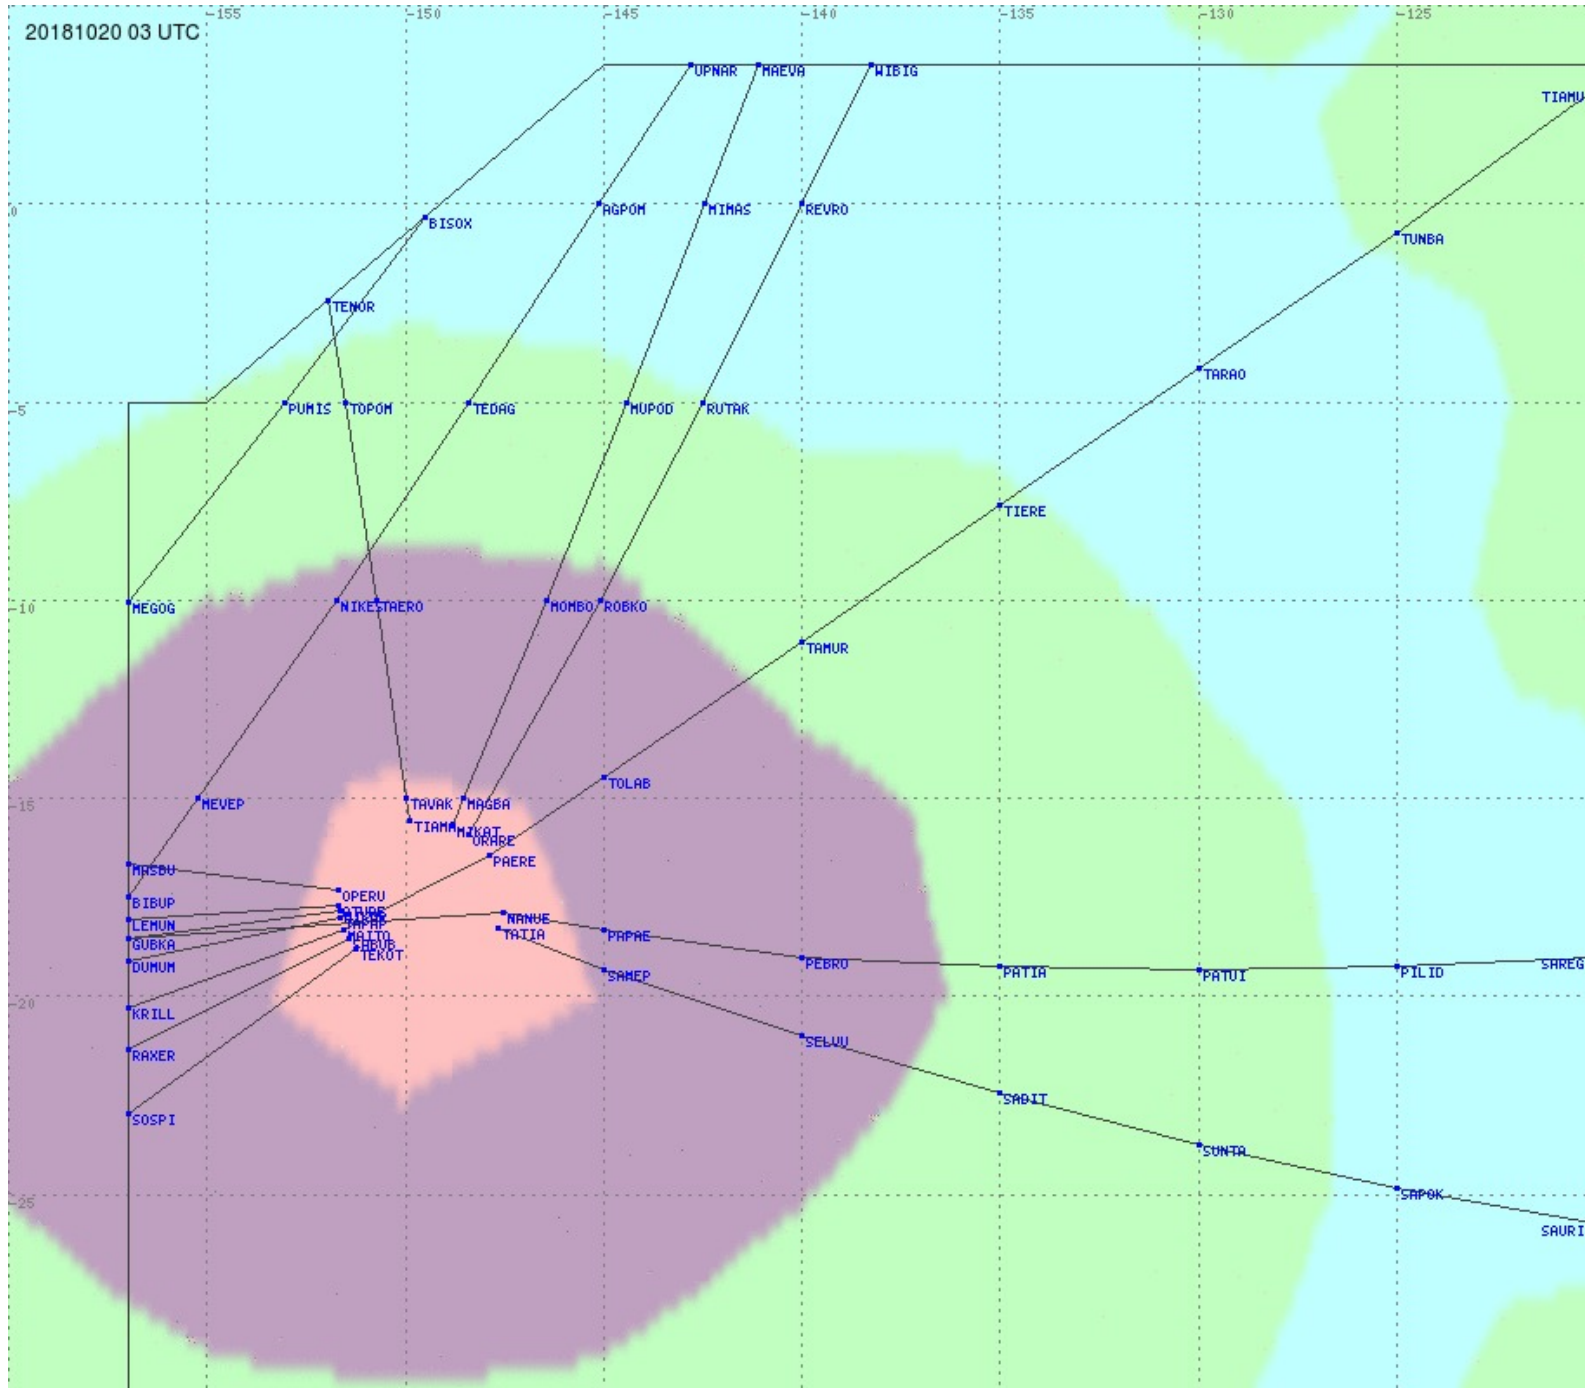

Tahiti FIR - HF Propag - 20181020

2.8 MHz 3.5 MHz 5.6 MHz 8.9 MHz 13.3 MHz 17.9 MHz None

Tahiti FIR - HF Propag - 20181020

2.8 MHz 3.5 MHz 5.6 MHz 8.9 MHz 13.3 MHz 17.9 MHz None

Tahiti FIR - HF Propag - 20181020

2.8 MHz 3.5 MHz 5.6 MHz 8.9 MHz 13.3 MHz 17.9 MHz None

Tahiti FIR - HF Propag - 20181020

2.8 MHz 3.5 MHz 5.6 MHz 8.9 MHz 13.3 MHz 17.9 MHz None

Tahiti FIR - HF Propag - 20181020

2.8 MHz 3.5 MHz 5.6 MHz 8.9 MHz 13.3 MHz 17.9 MHz None

Tahiti FIR - HF Propag - 20181020

2.8 MHz 3.5 MHz 5.6 MHz 8.9 MHz 13.3 MHz 17.9 MHz None

Tahiti FIR - HF Propag - 20181020

Tahiti FIR - HF Propag - 20181020

Tahiti FIR - HF Propag - 20181020

2.8 MHz 3.5 MHz 5.6 MHz 8.9 MHz 13.3 MHz 17.9 MHz None