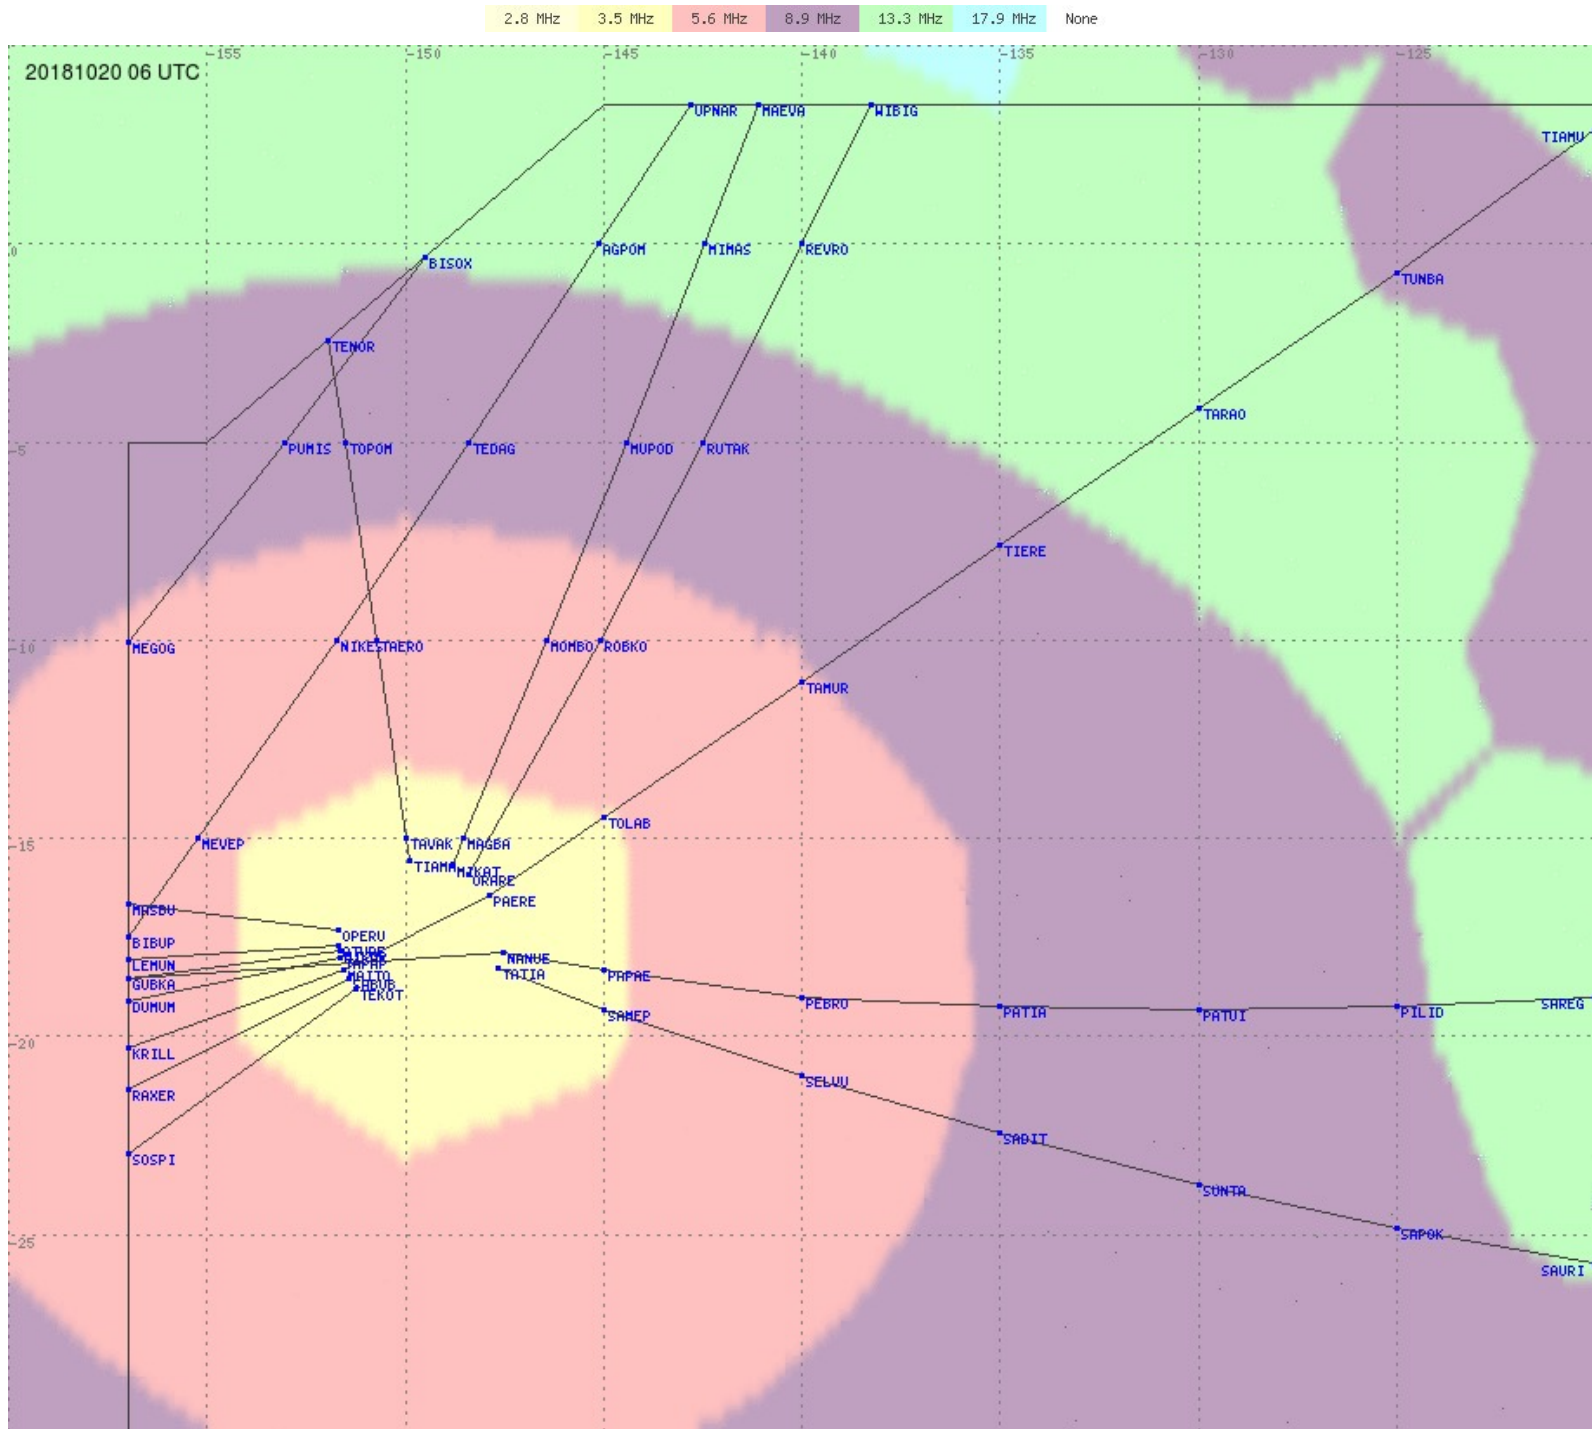

Tahiti FIR - HF Propag - 20181020

2.8 MHz 3.5 MHz 5.6 MHz 8.9 MHz 13.3 MHz 17.9 MHz None

Tahiti FIR - HF Propag - 20181020

2.8 MHz 3.5 MHz 5.6 MHz 8.9 MHz 13.3 MHz 17.9 MHz None

Tahiti FIR - HF Propag - 20181020

2.8 MHz 3.5 MHz 5.6 MHz 8.9 MHz 13.3 MHz 17.9 MHz None

Tahiti FIR - HF Propag - 20181020

2.8 MHz 3.5 MHz 5.6 MHz 8.9 MHz 13.3 MHz 17.9 MHz None

Tahiti FIR - HF Propag - 20181020

2.8 MHz 3.5 MHz 5.6 MHz 8.9 MHz 13.3 MHz 17.9 MHz None

Tahiti FIR - HF Propag - 20181020

2.8 MHz 3.5 MHz 5.6 MHz 8.9 MHz 13.3 MHz 17.9 MHz None

Tahiti FIR - HF Propag - 20181020

Tahiti FIR - HF Propag - 20181020

Tahiti FIR - HF Propag - 20181020

2.8 MHz 3.5 MHz 5.6 MHz 8.9 MHz 13.3 MHz 17.9 MHz None