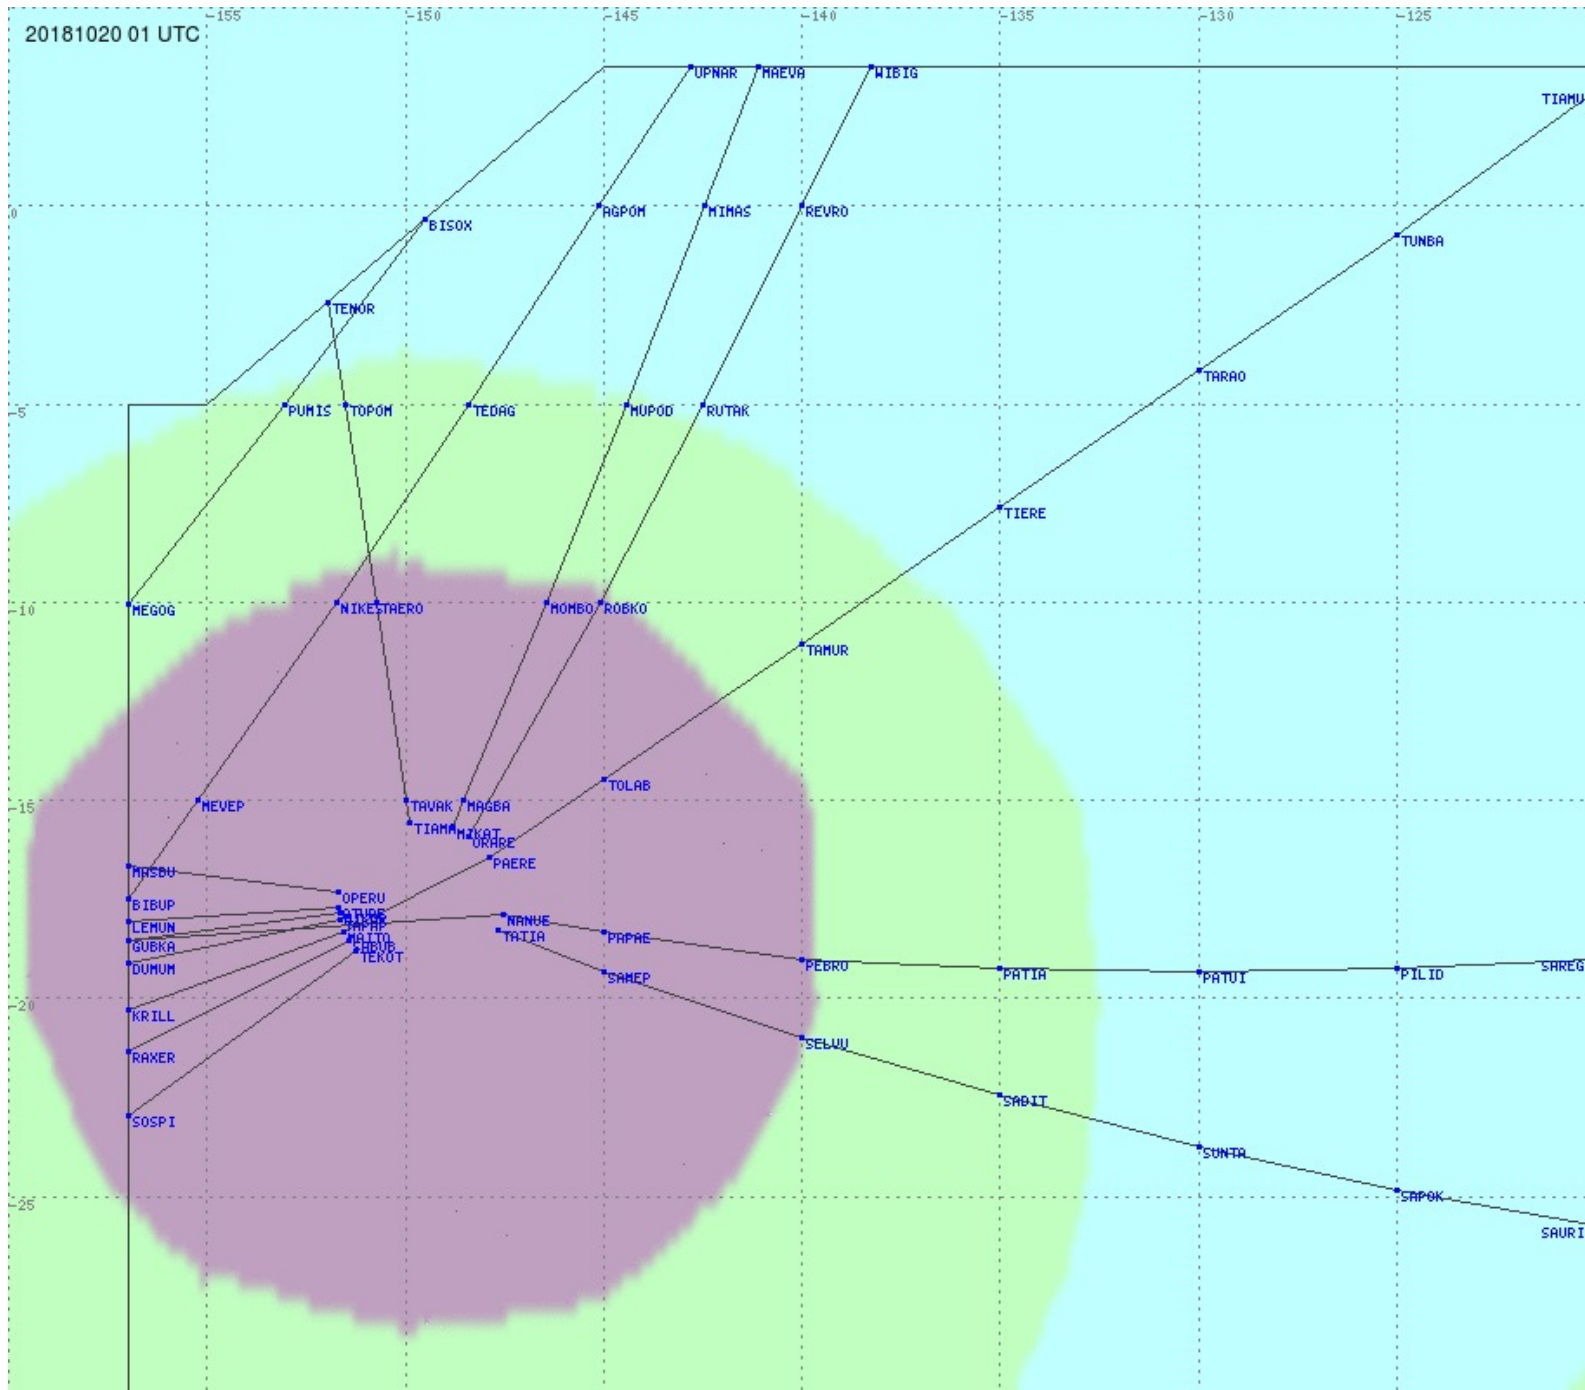

Tahiti FIR - HF Propag - 20181020

2.8 MHz 3.5 MHz 5.6 MHz 8.9 MHz 13.3 MHz 17.9 MHz None

Tahiti FIR - HF Propag - 20181020

2.8 MHz 3.5 MHz 5.6 MHz 8.9 MHz 13.3 MHz 17.9 MHz None

Tahiti FIR - HF Propag - 20181020

2.8 MHz 3.5 MHz 5.6 MHz 8.9 MHz 13.3 MHz 17.9 MHz None

Tahiti FIR - HF Propag - 20181020

2.8 MHz 3.5 MHz 5.6 MHz 8.9 MHz 13.3 MHz 17.9 MHz None

Tahiti FIR - HF Propag - 20181020

2.8 MHz 3.5 MHz 5.6 MHz 8.9 MHz 13.3 MHz 17.9 MHz None

Tahiti FIR - HF Propag - 20181020

2.8 MHz 3.5 MHz 5.6 MHz 8.9 MHz 13.3 MHz 17.9 MHz None

Tahiti FIR - HF Propag - 20181020

Tahiti FIR - HF Propag - 20181020

Tahiti FIR - HF Propag - 20181020

2.8 MHz 3.5 MHz 5.6 MHz 8.9 MHz 13.3 MHz 17.9 MHz None