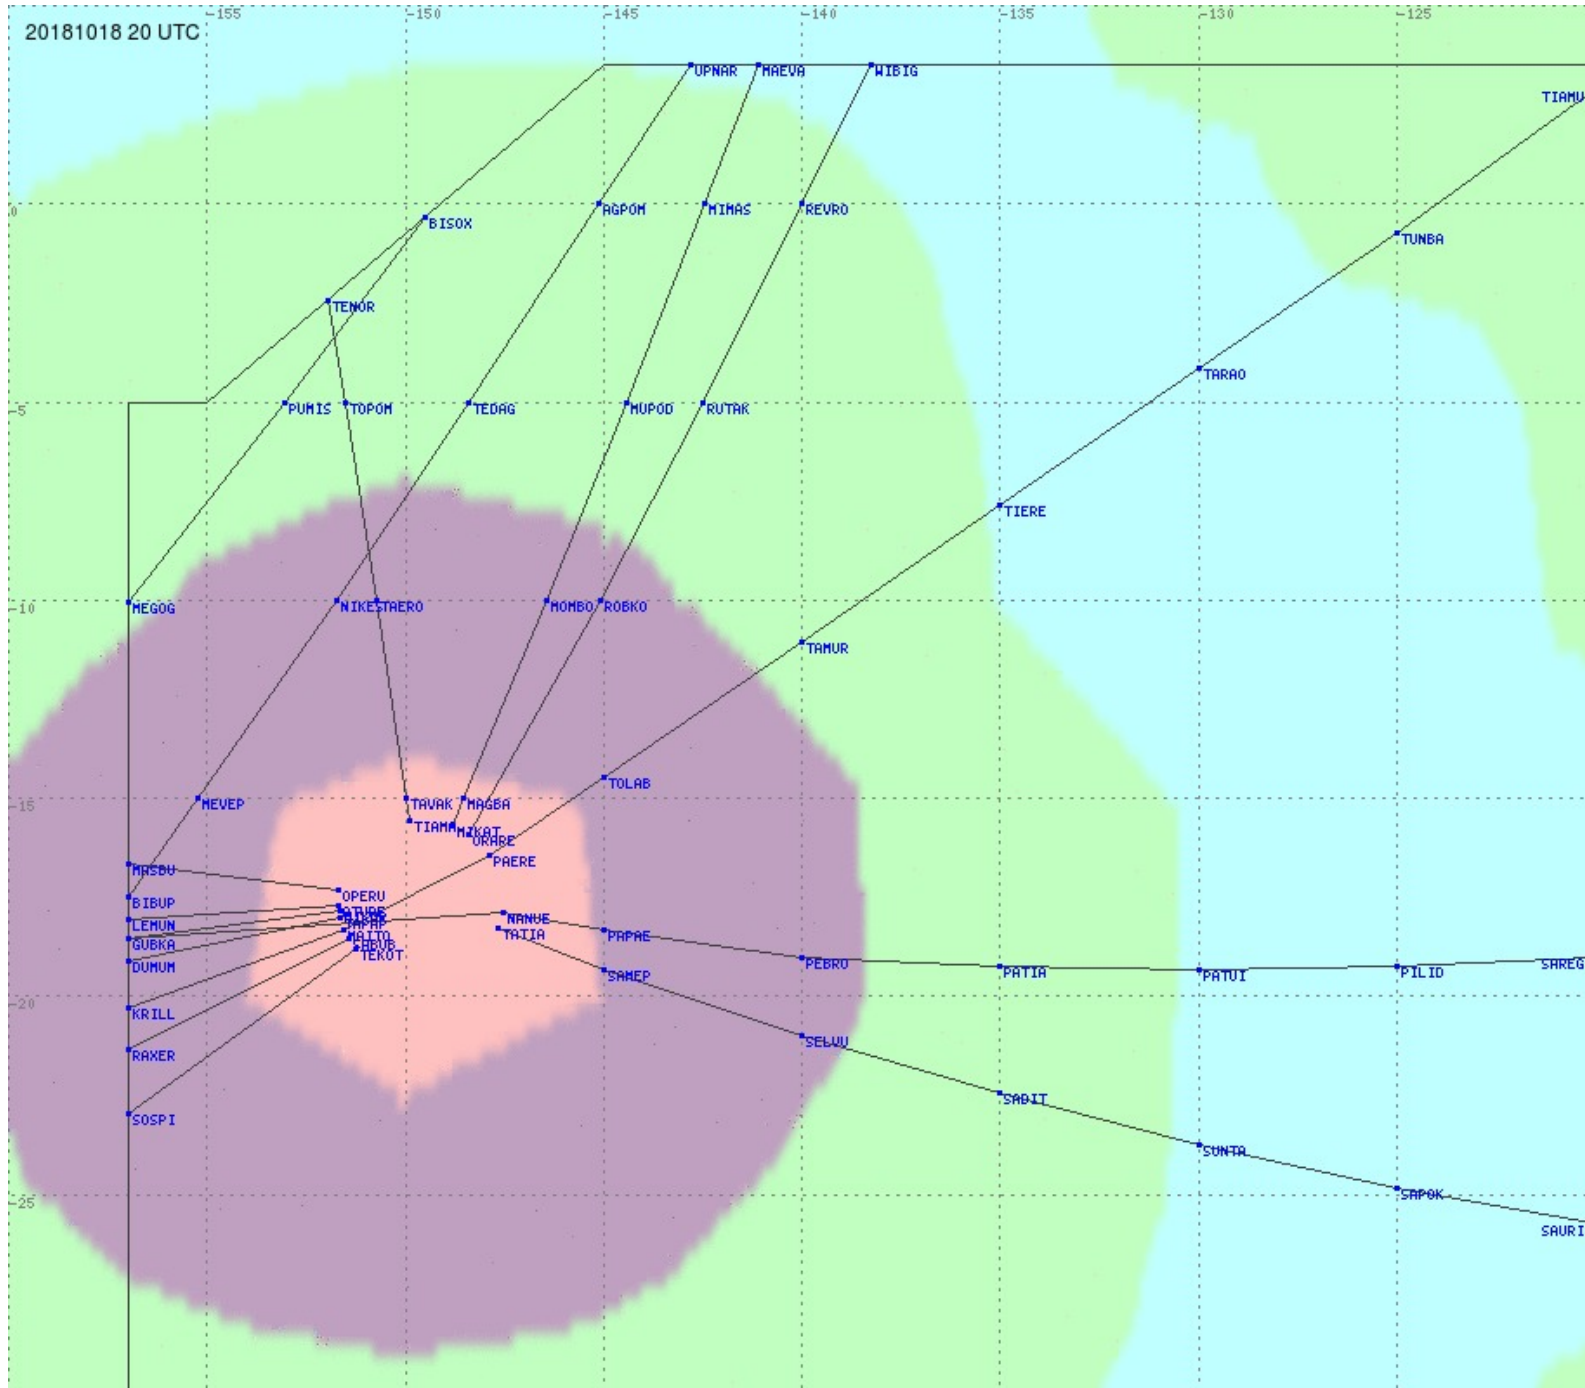

Tahiti FIR - HF Propag - 20181018

2.8 MHz 3.5 MHz 5.6 MHz 8.9 MHz 13.3 MHz 17.9 MHz None

Tahiti FIR - HF Propag - 20181018

2.8 MHz 3.5 MHz 5.6 MHz 8.9 MHz 13.3 MHz 17.9 MHz None

Tahiti FIR - HF Propag - 20181018

2.8 MHz 3.5 MHz 5.6 MHz 8.9 MHz 13.3 MHz 17.9 MHz None

Tahiti FIR - HF Propag - 20181018

2.8 MHz 3.5 MHz 5.6 MHz 8.9 MHz 13.3 MHz 17.9 MHz None

Tahiti FIR - HF Propag - 20181018

2.8 MHz
3.5 MHz
5.6 MHz
8.9 MHz
13.3 MHz
17.9 MHz
None

Tahiti FIR - HF Propag - 20181018

Tahiti FIR - HF Propag - 20181018

2.8 MHz 3.5 MHz 5.6 MHz 8.9 MHz 13.3 MHz 17.9 MHz None

Tahiti FIR - HF Propag - 20181018

2.8 MHz 3.5 MHz 5.6 MHz 8.9 MHz 13.3 MHz 17.9 MHz None

Tahiti FIR - HF Propag - 20181018

2.8 MHz 3.5 MHz 5.6 MHz 8.9 MHz 13.3 MHz 17.9 MHz None

Tahiti FIR - HF Propag - 20181018

Tahiti FIR - HF Propag - 20181018

2.8 MHz
3.5 MHz
5.6 MHz
8.9 MHz
13.3 MHz
17.9 MHz
None