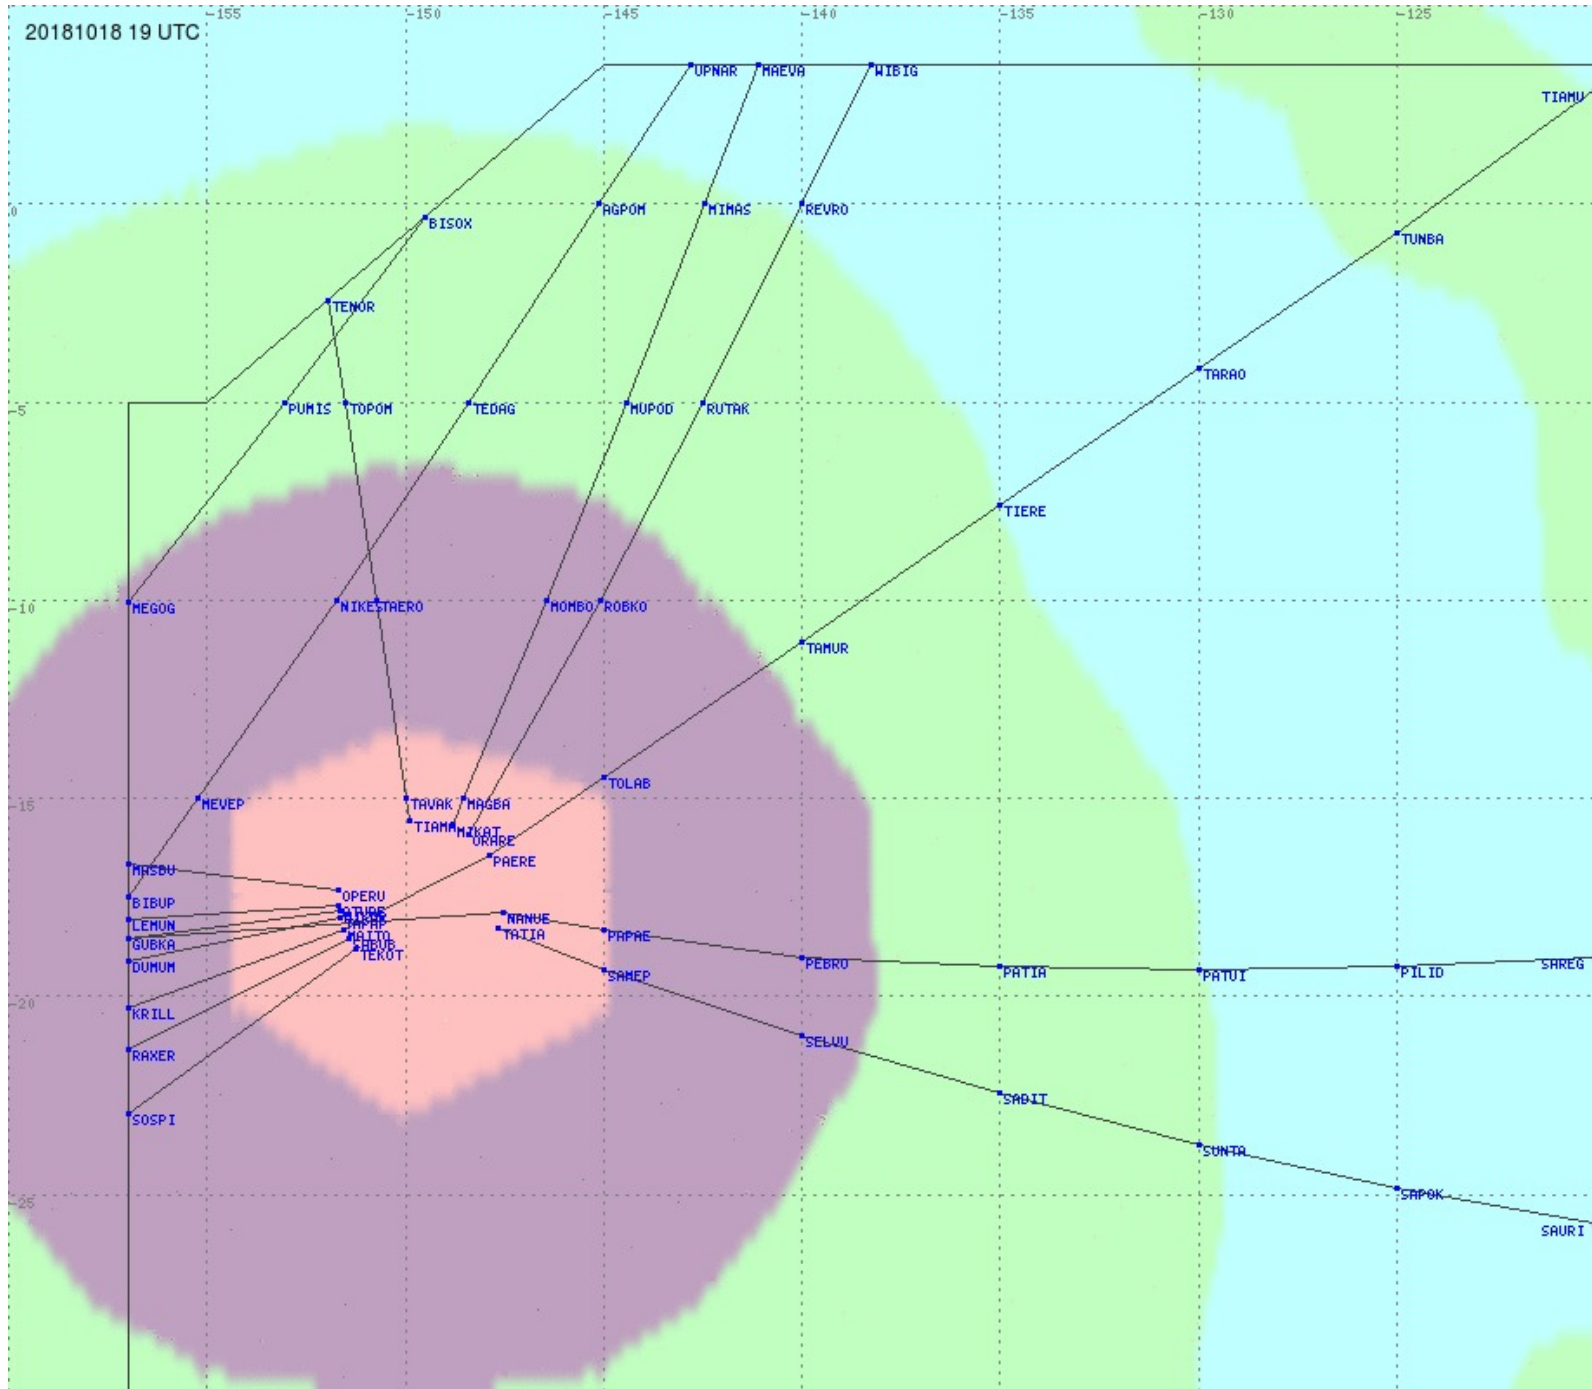

Tahiti FIR - HF Propag - 20181018

2.8 MHz 3.5 MHz 5.6 MHz 8.9 MHz 13.3 MHz 17.9 MHz None