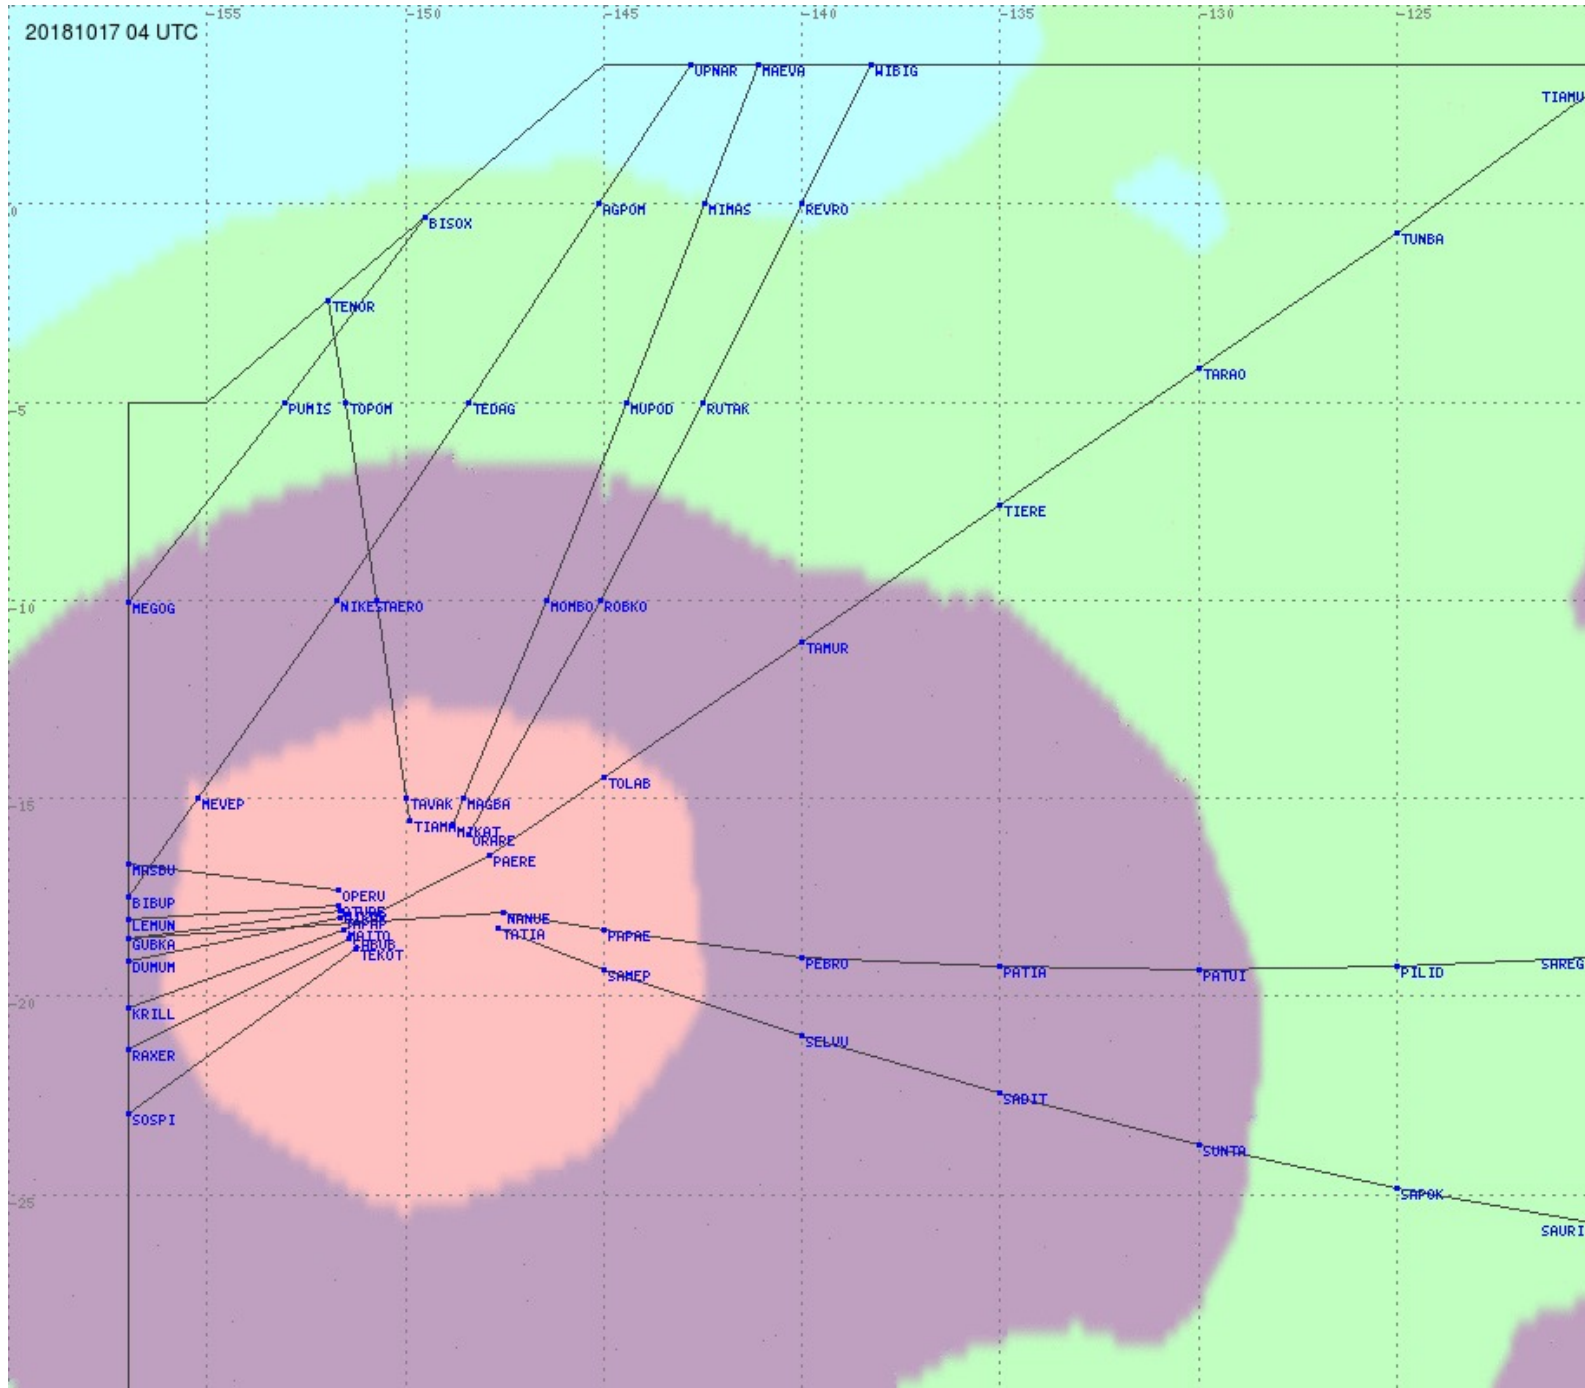

Tahiti FIR - HF Propag - 20181017

2.8 MHz 3.5 MHz 5.6 MHz 8.9 MHz 13.3 MHz 17.9 MHz None