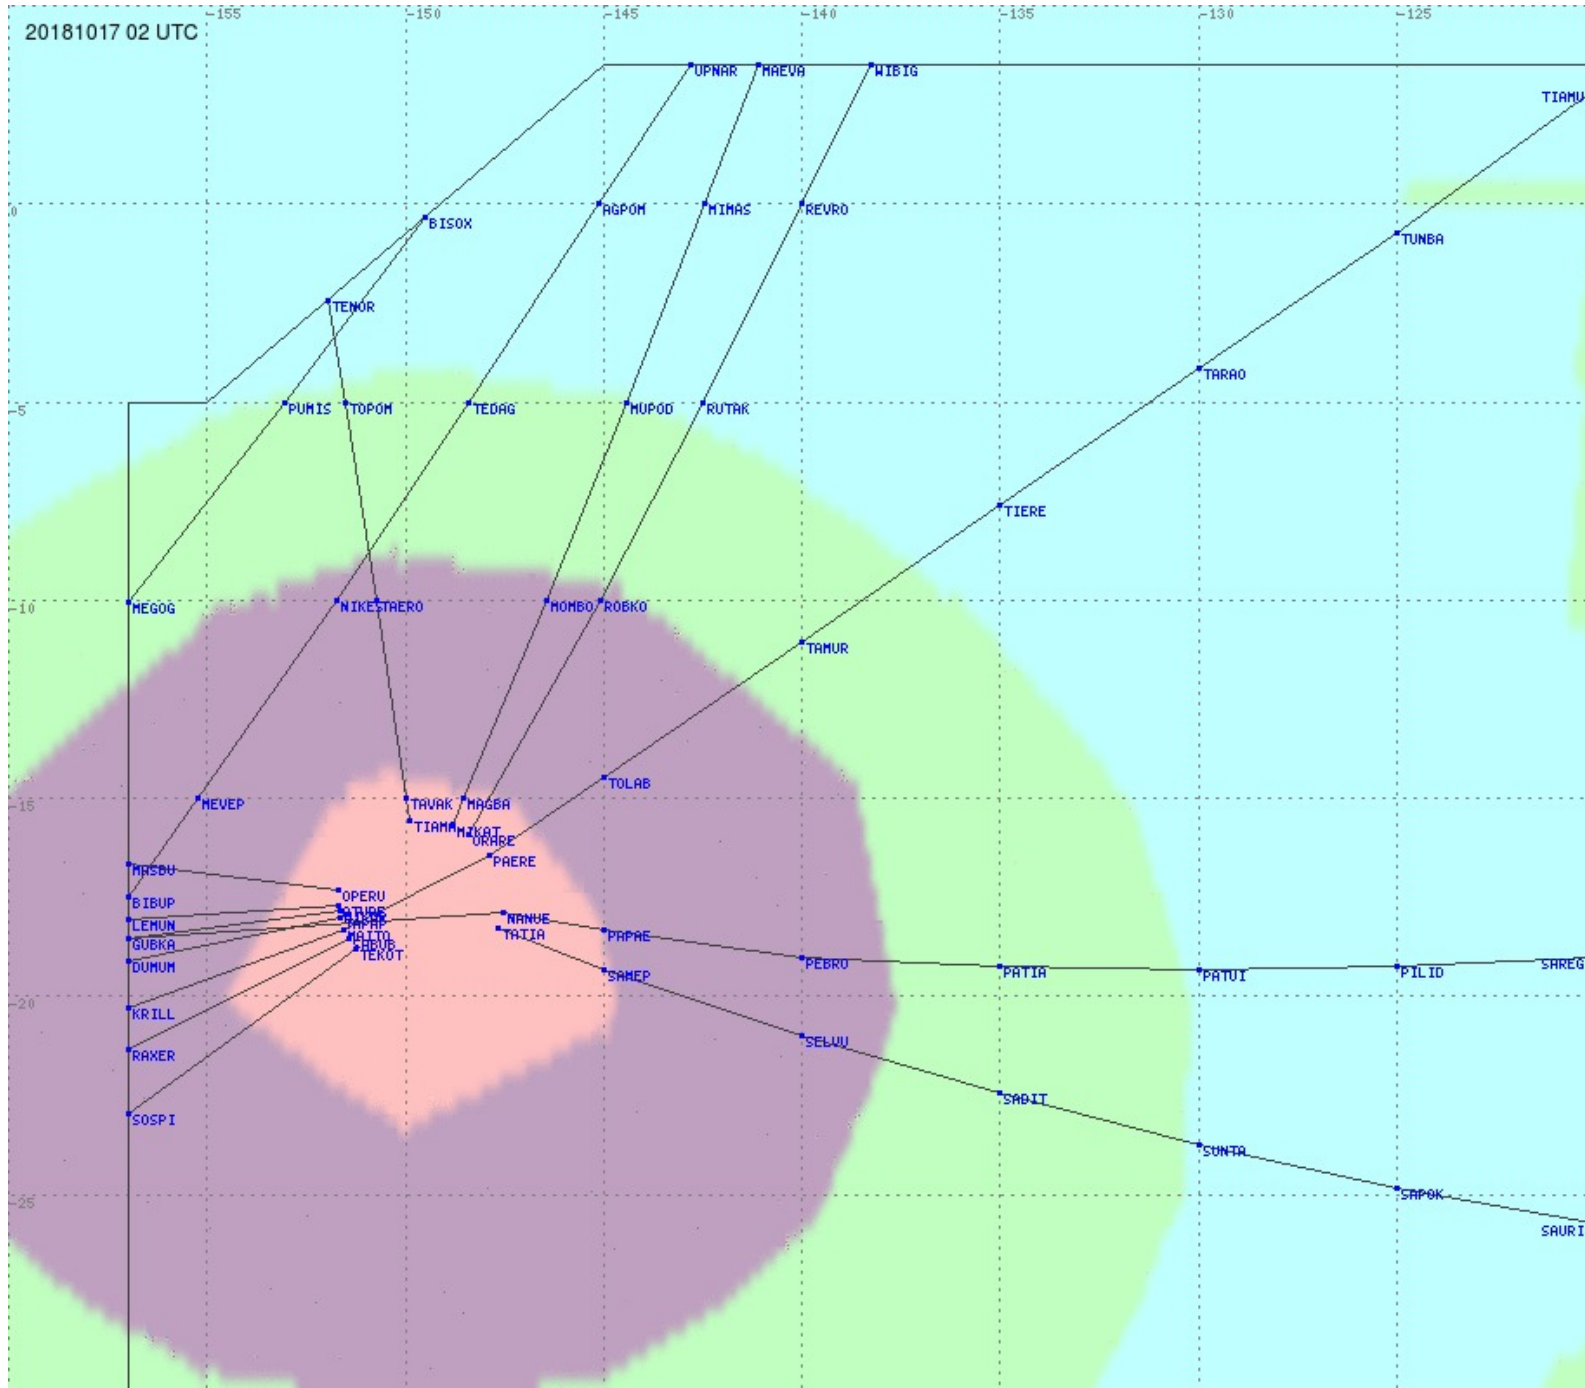

Tahiti FIR - HF Propag - 20181017

2.8 MHz 3.5 MHz 5.6 MHz 8.9 MHz 13.3 MHz 17.9 MHz None