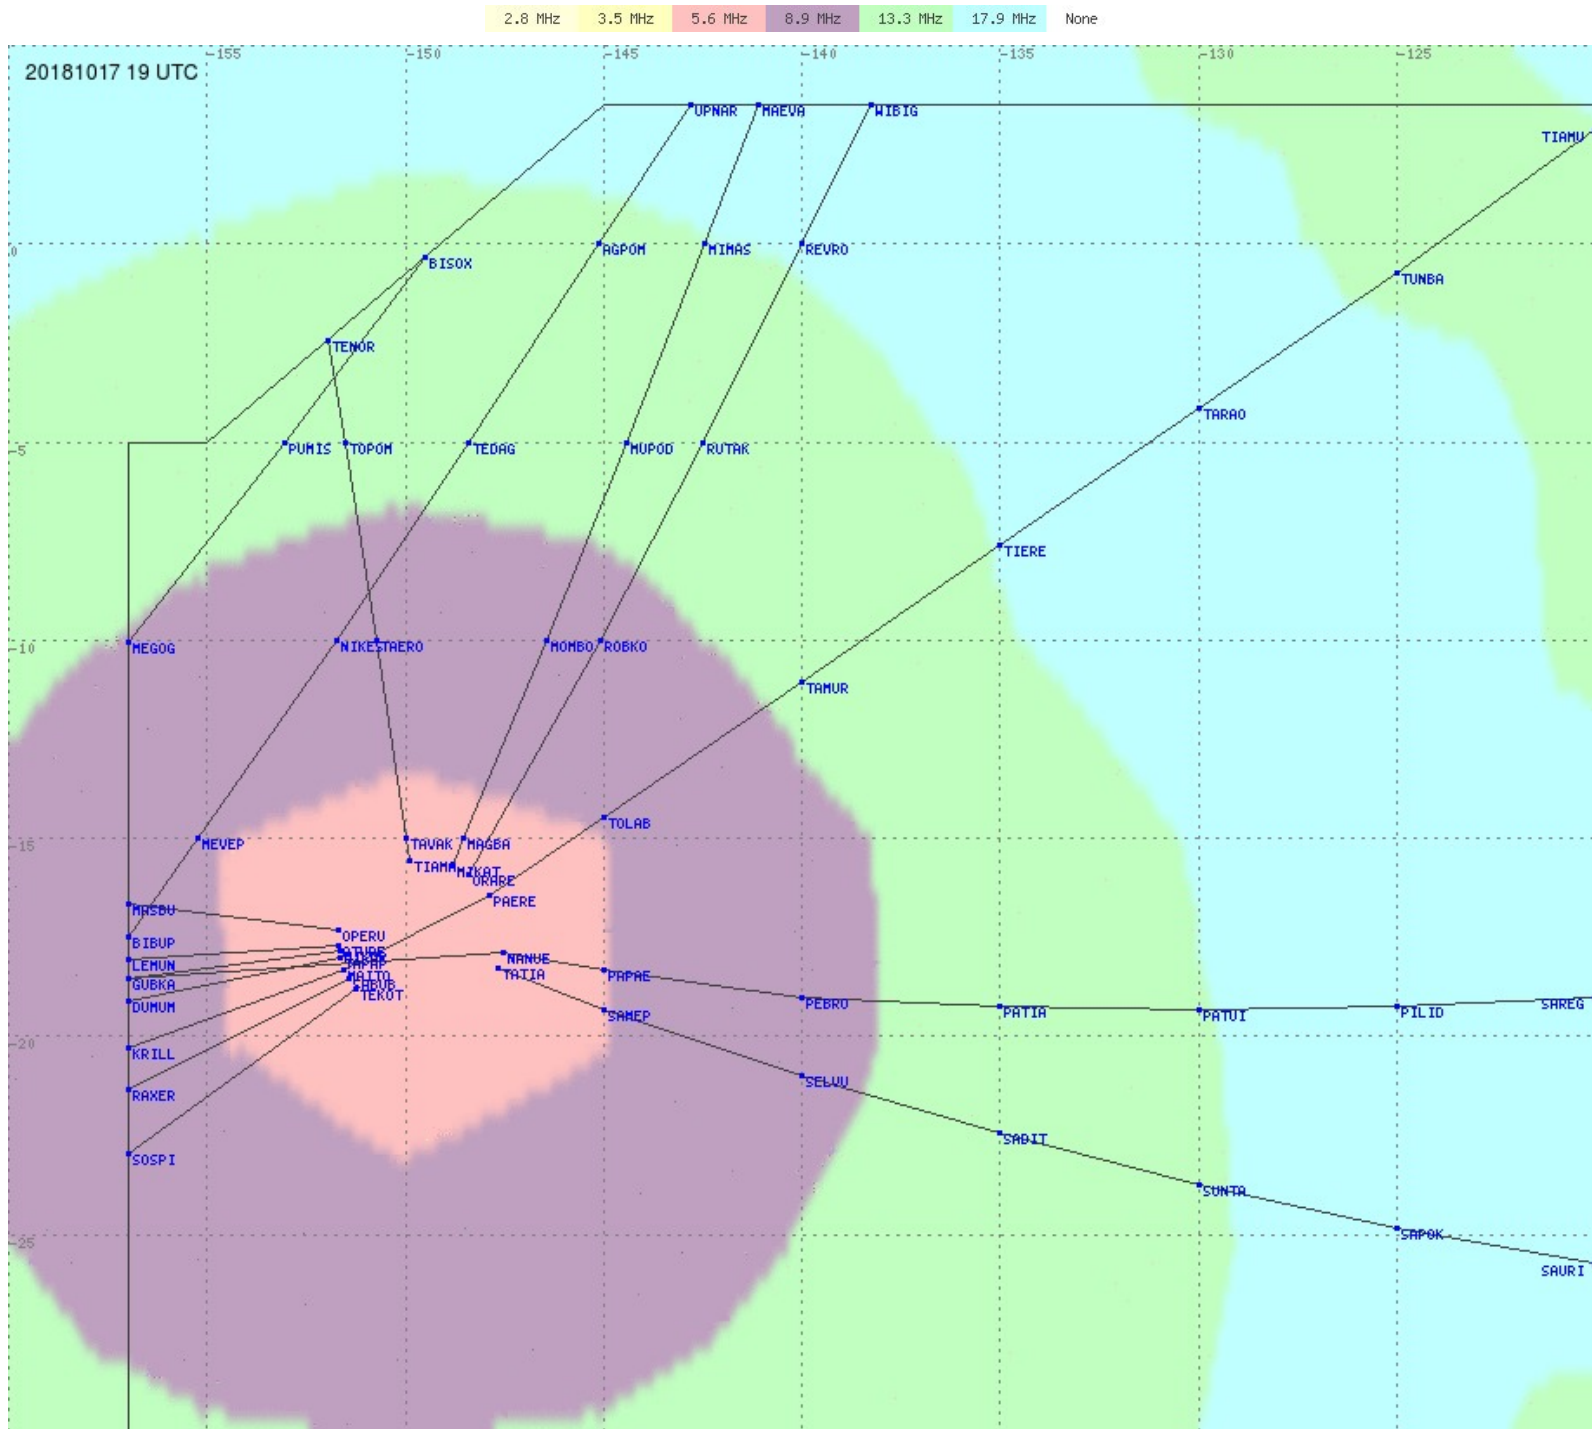

Tahiti FIR - HF Propag - 20181017