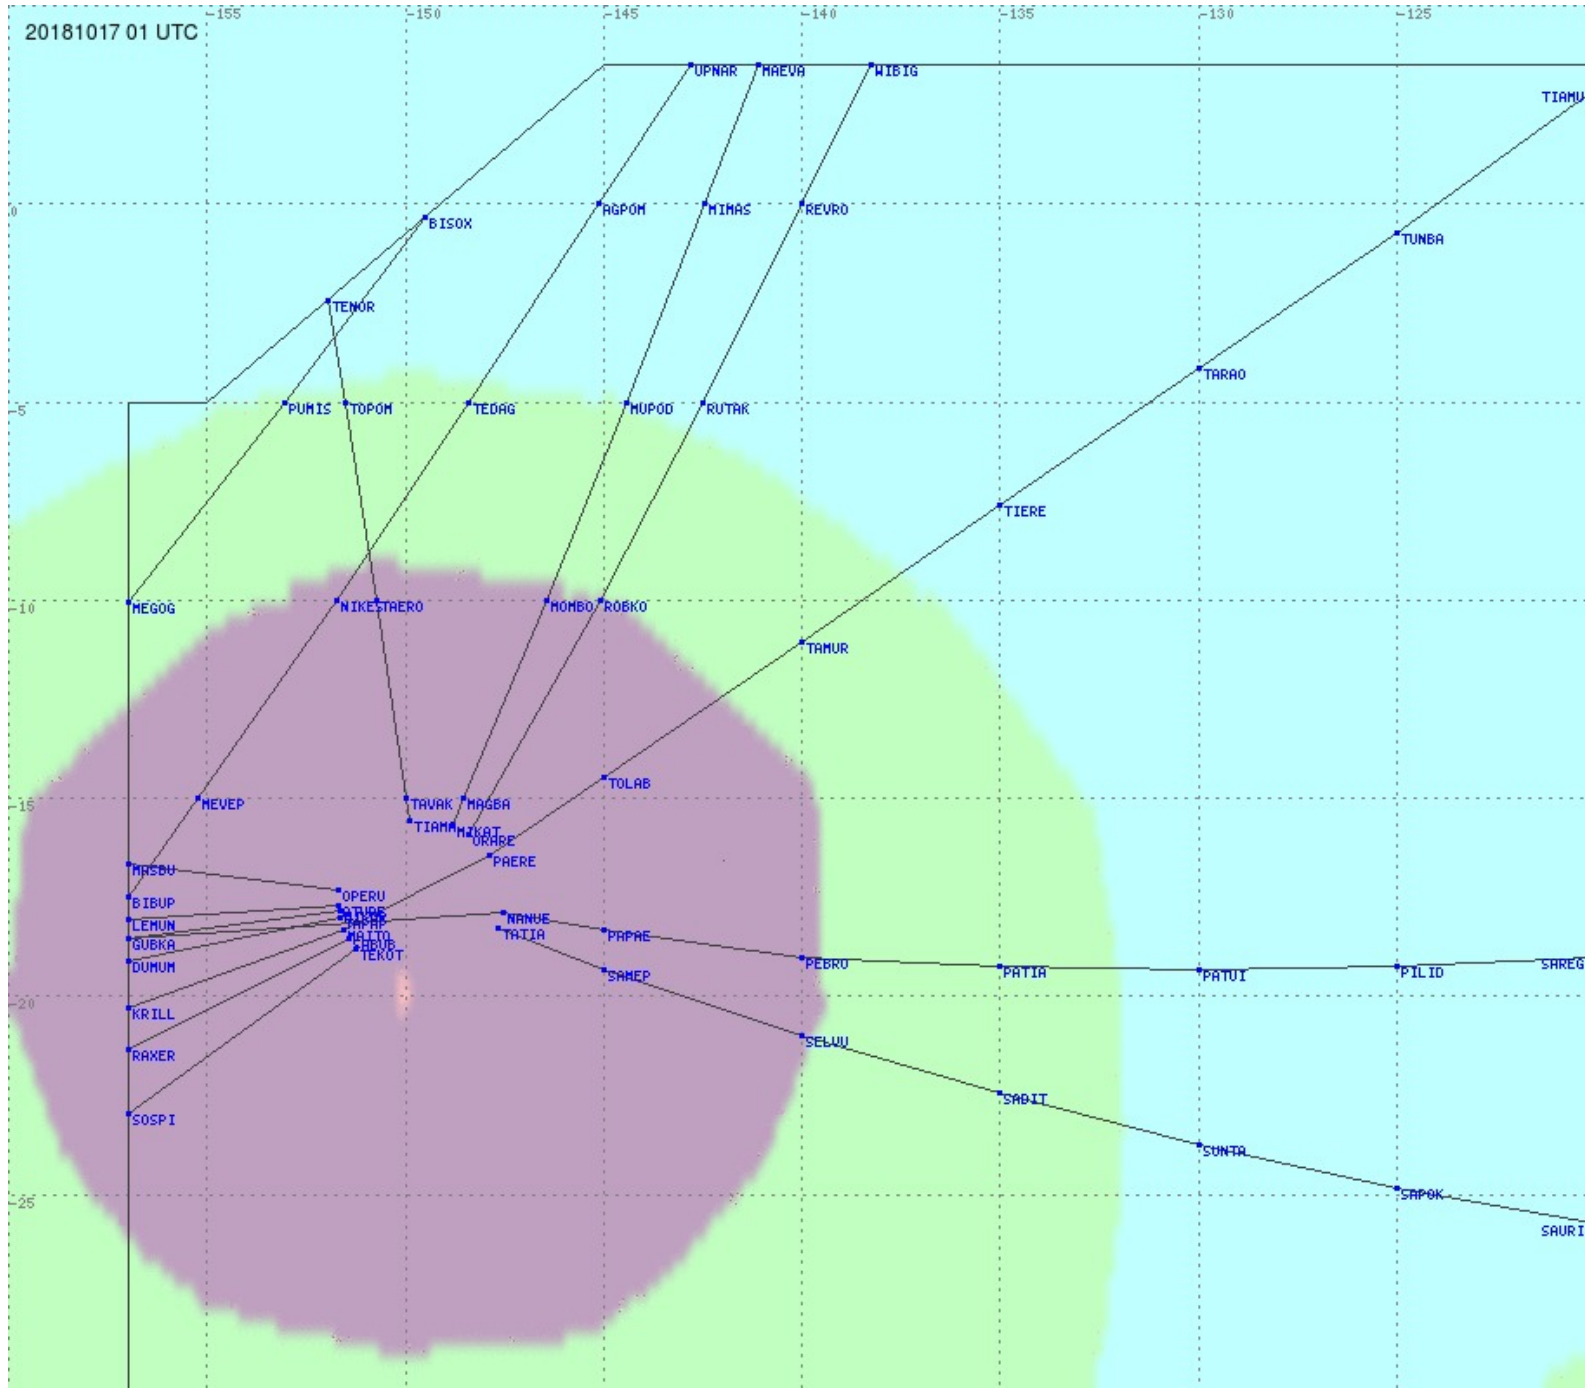

# Tahiti FIR - HF Propag - 20181017

2.8 MHz 3.5 MHz 5.6 MHz 8.9 MHz 13.3 MHz 17.9 MHz None