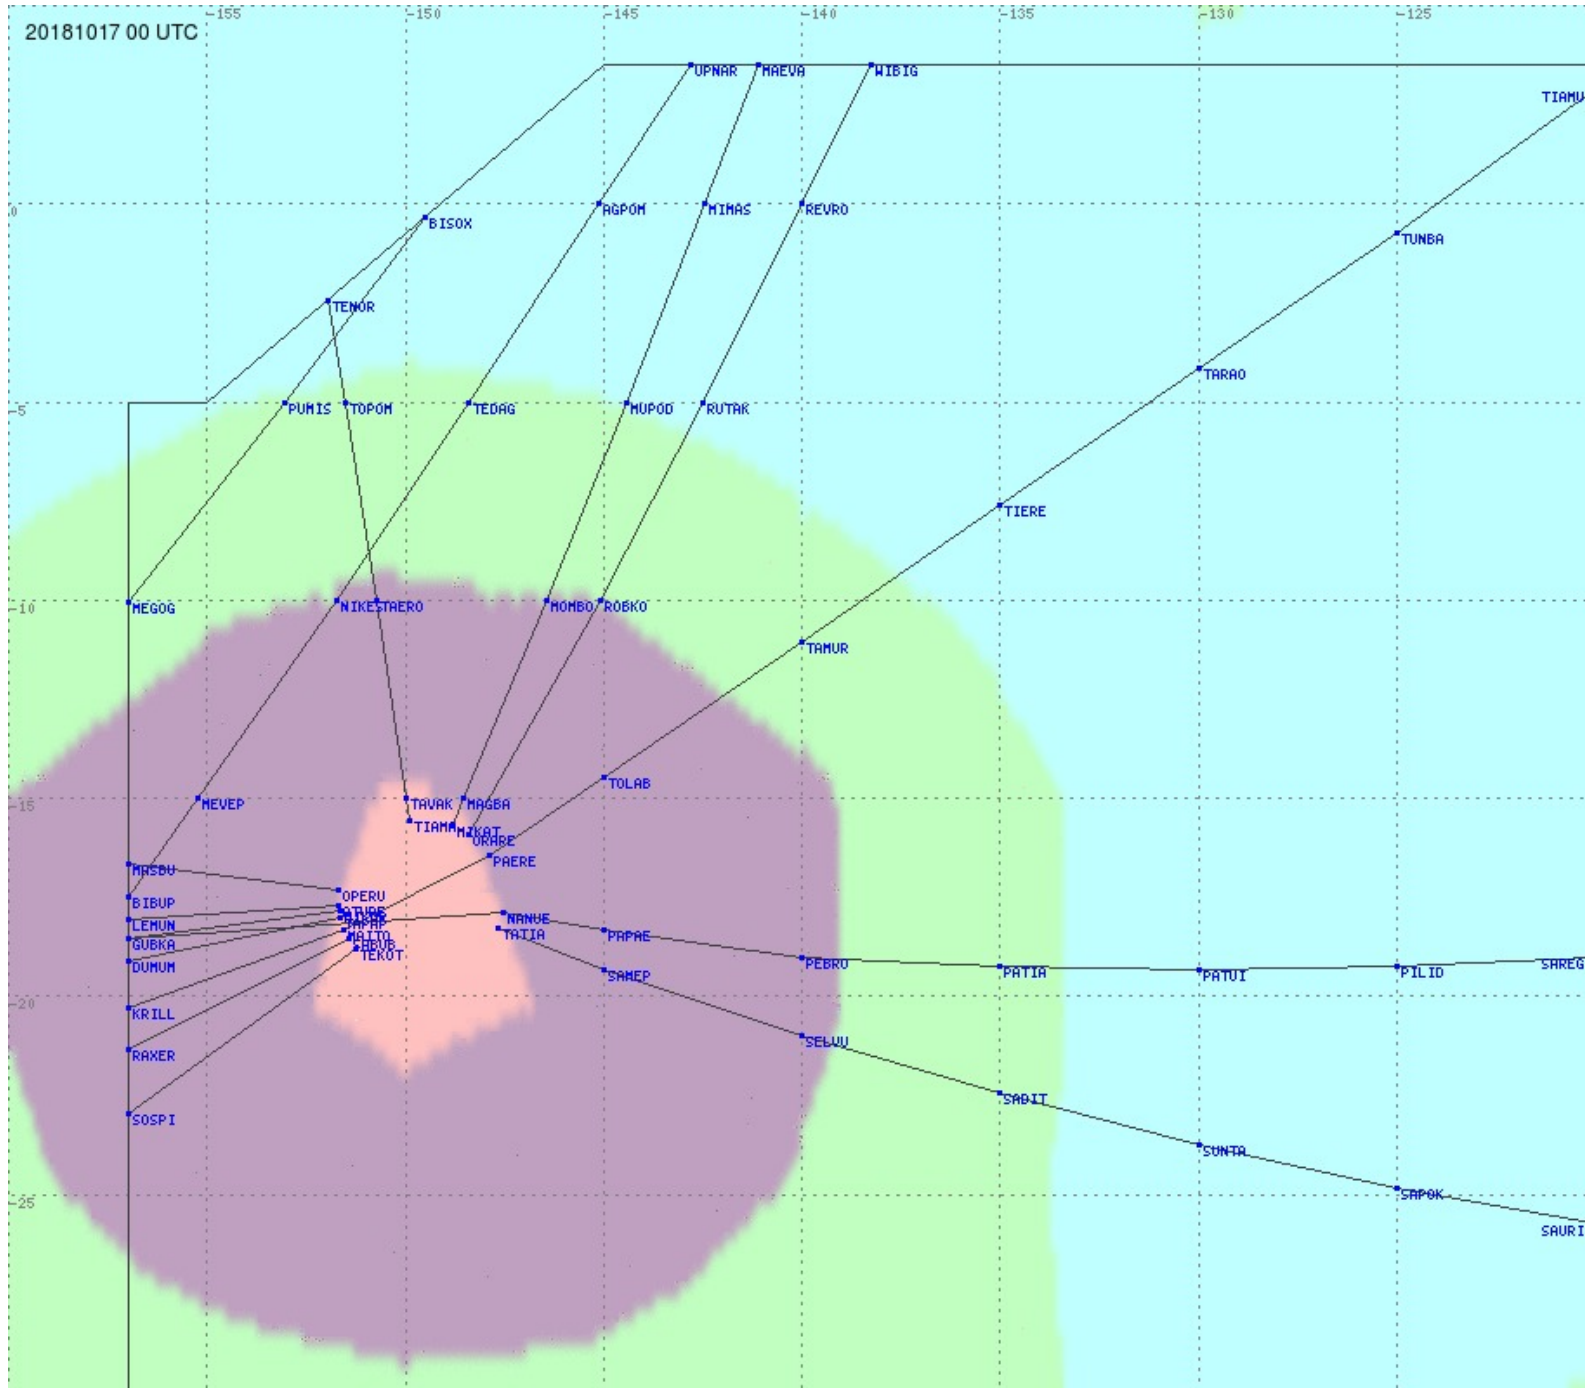

# Tahiti FIR - HF Propag - 20181017

2.8 MHz 3.5 MHz 5.6 MHz 8.9 MHz 13.3 MHz 17.9 MHz None