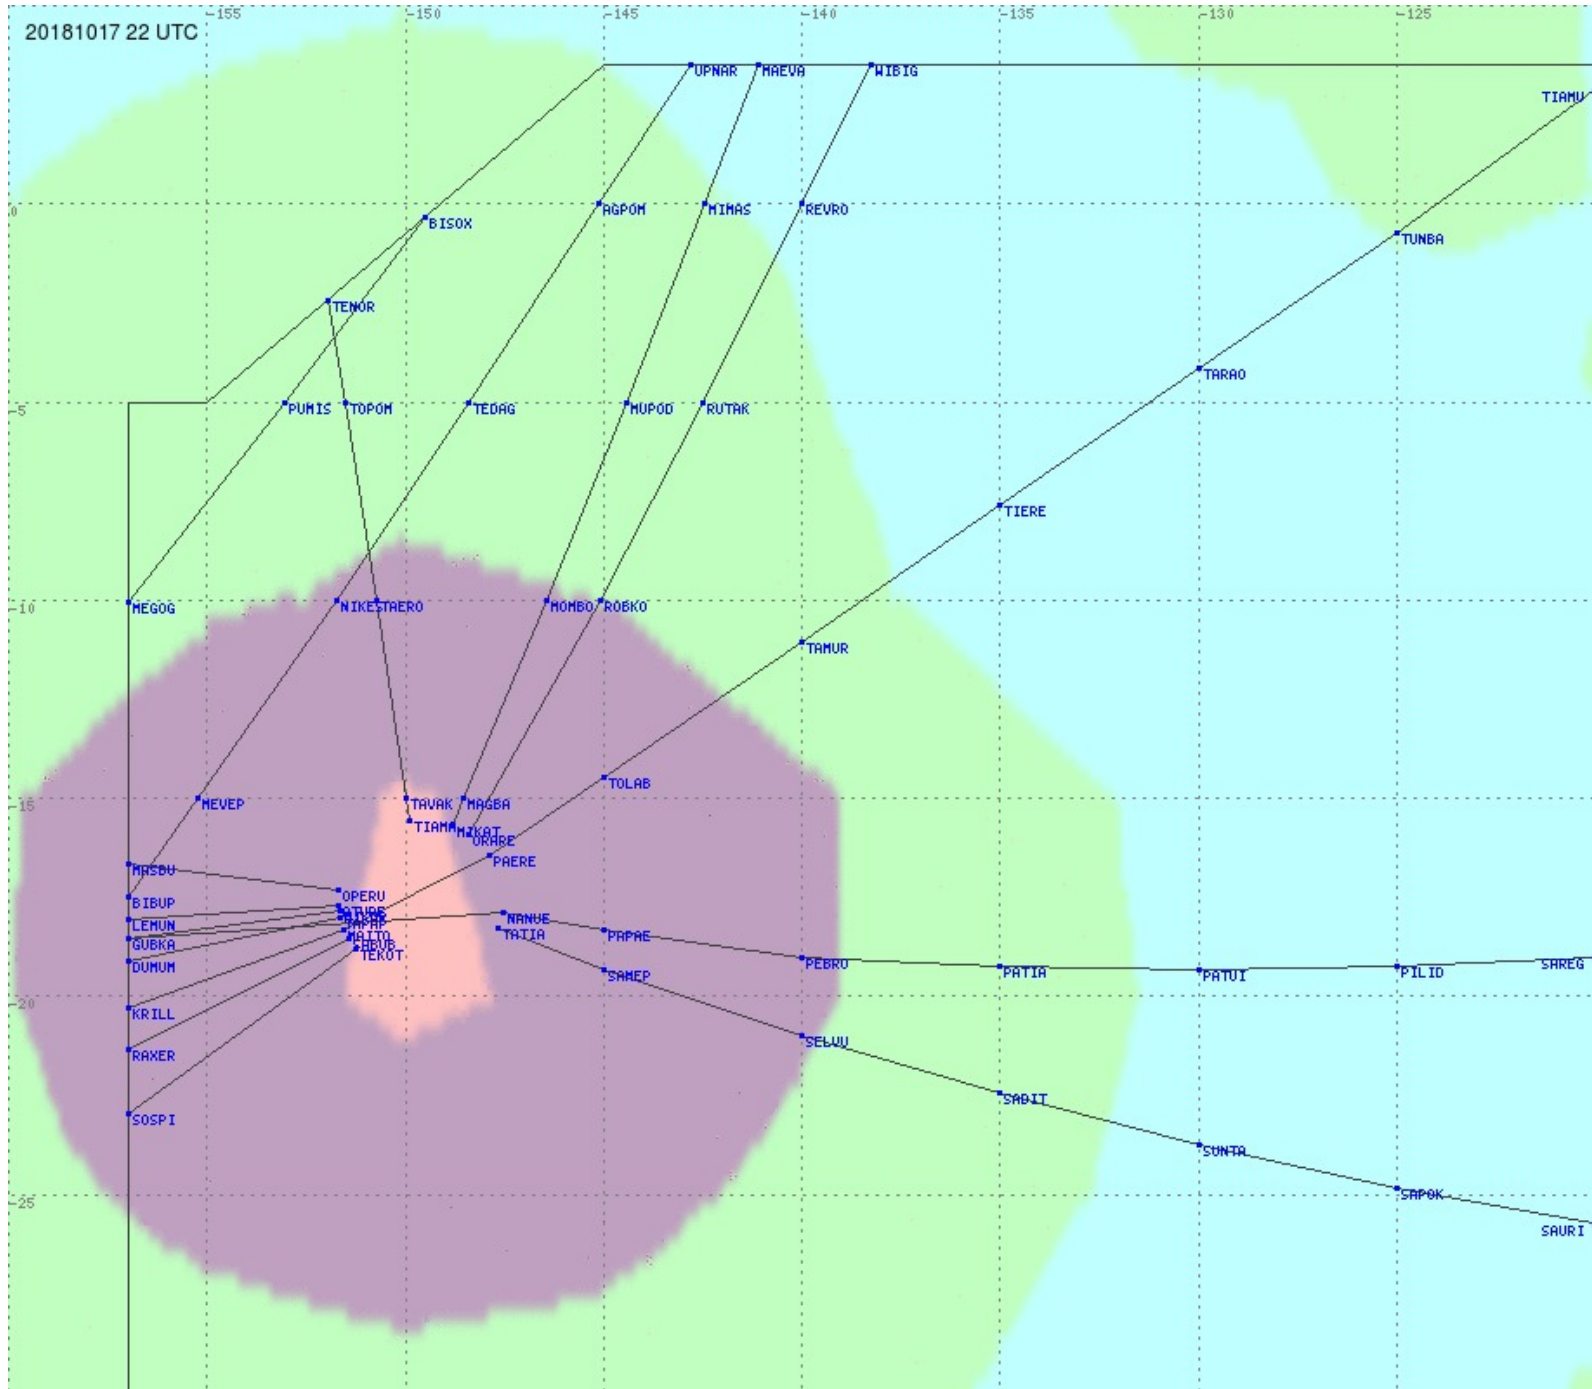

Tahiti FIR - HF Propag - 20181017

2.8 MHz
3.5 MHz
5.6 MHz
8.9 MHz
13.3 MHz
17.9 MHz
None