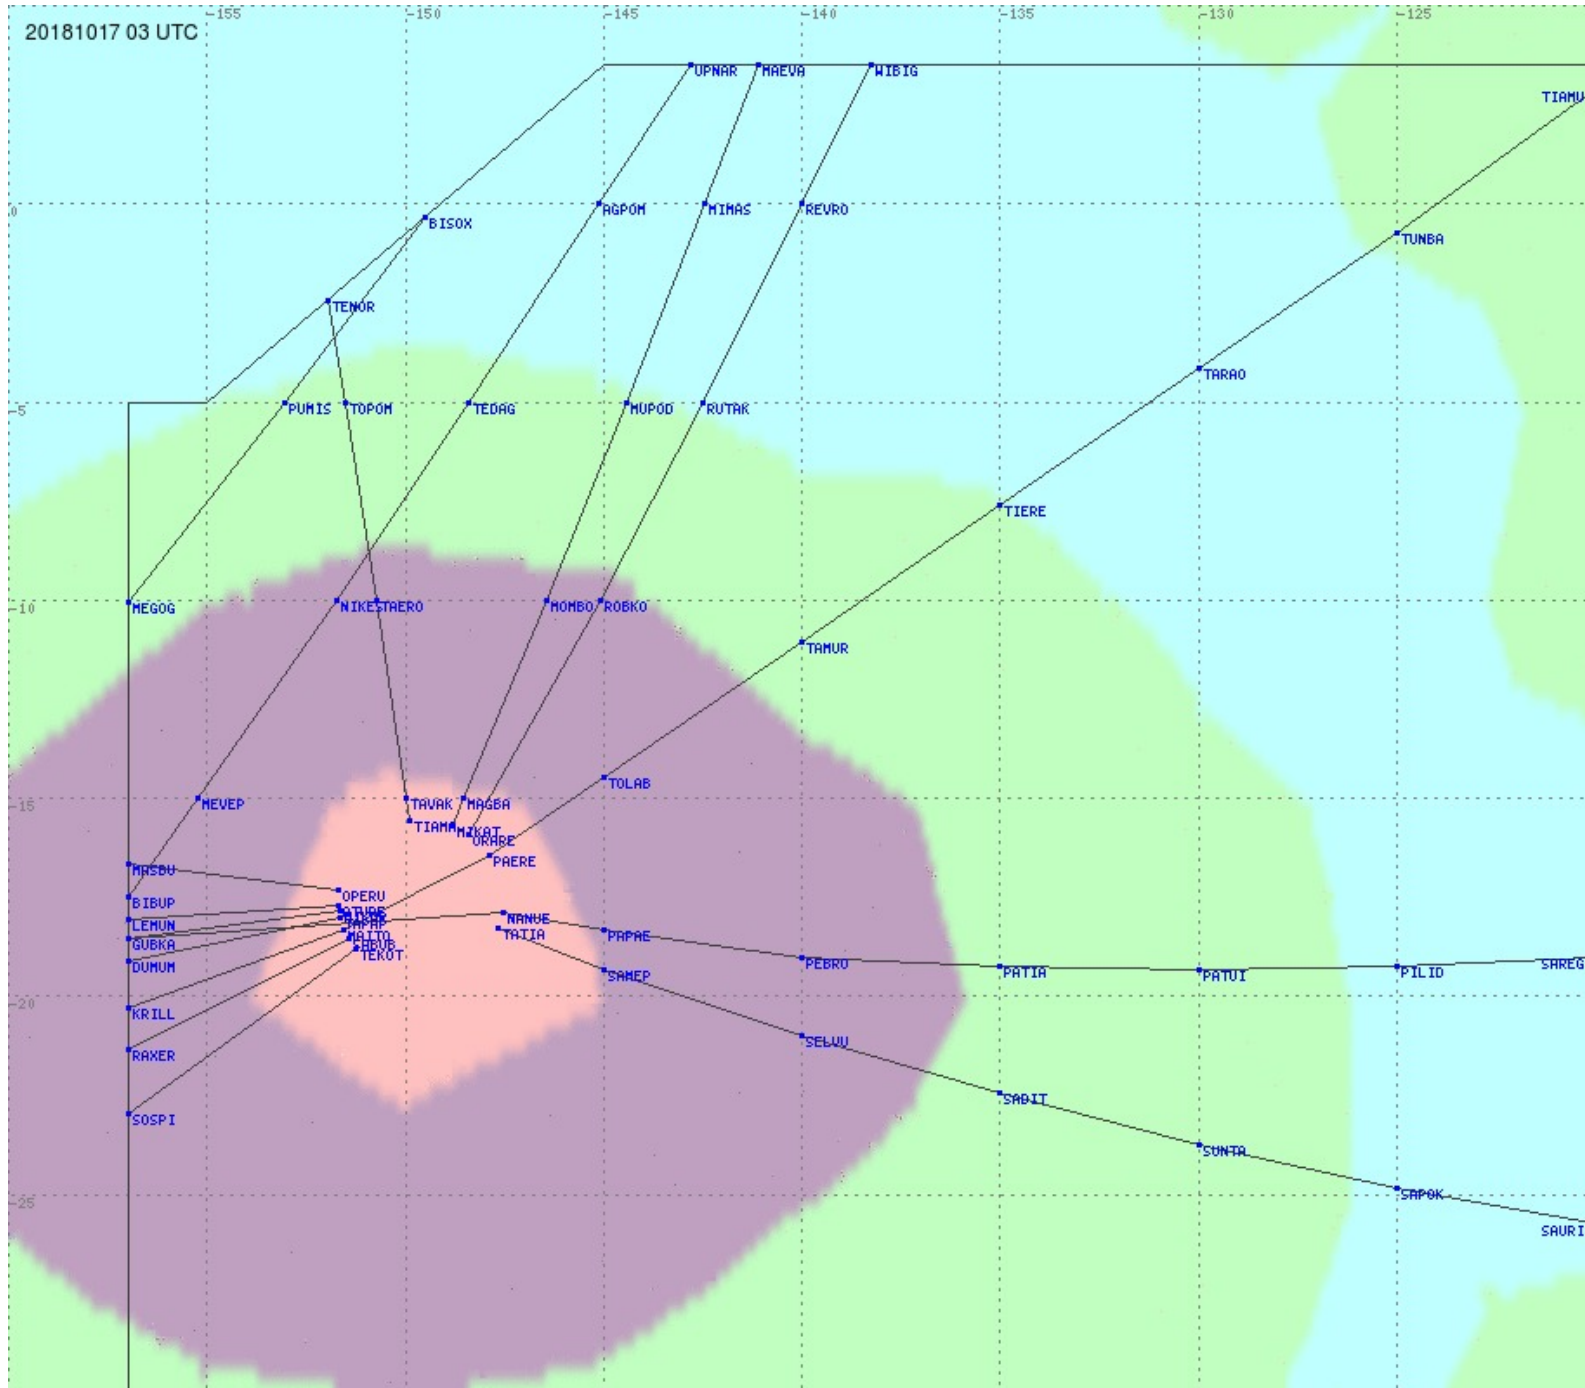

Tahiti FIR - HF Propag - 20181017

2.8 MHz 3.5 MHz 5.6 MHz 8.9 MHz 13.3 MHz 17.9 MHz None