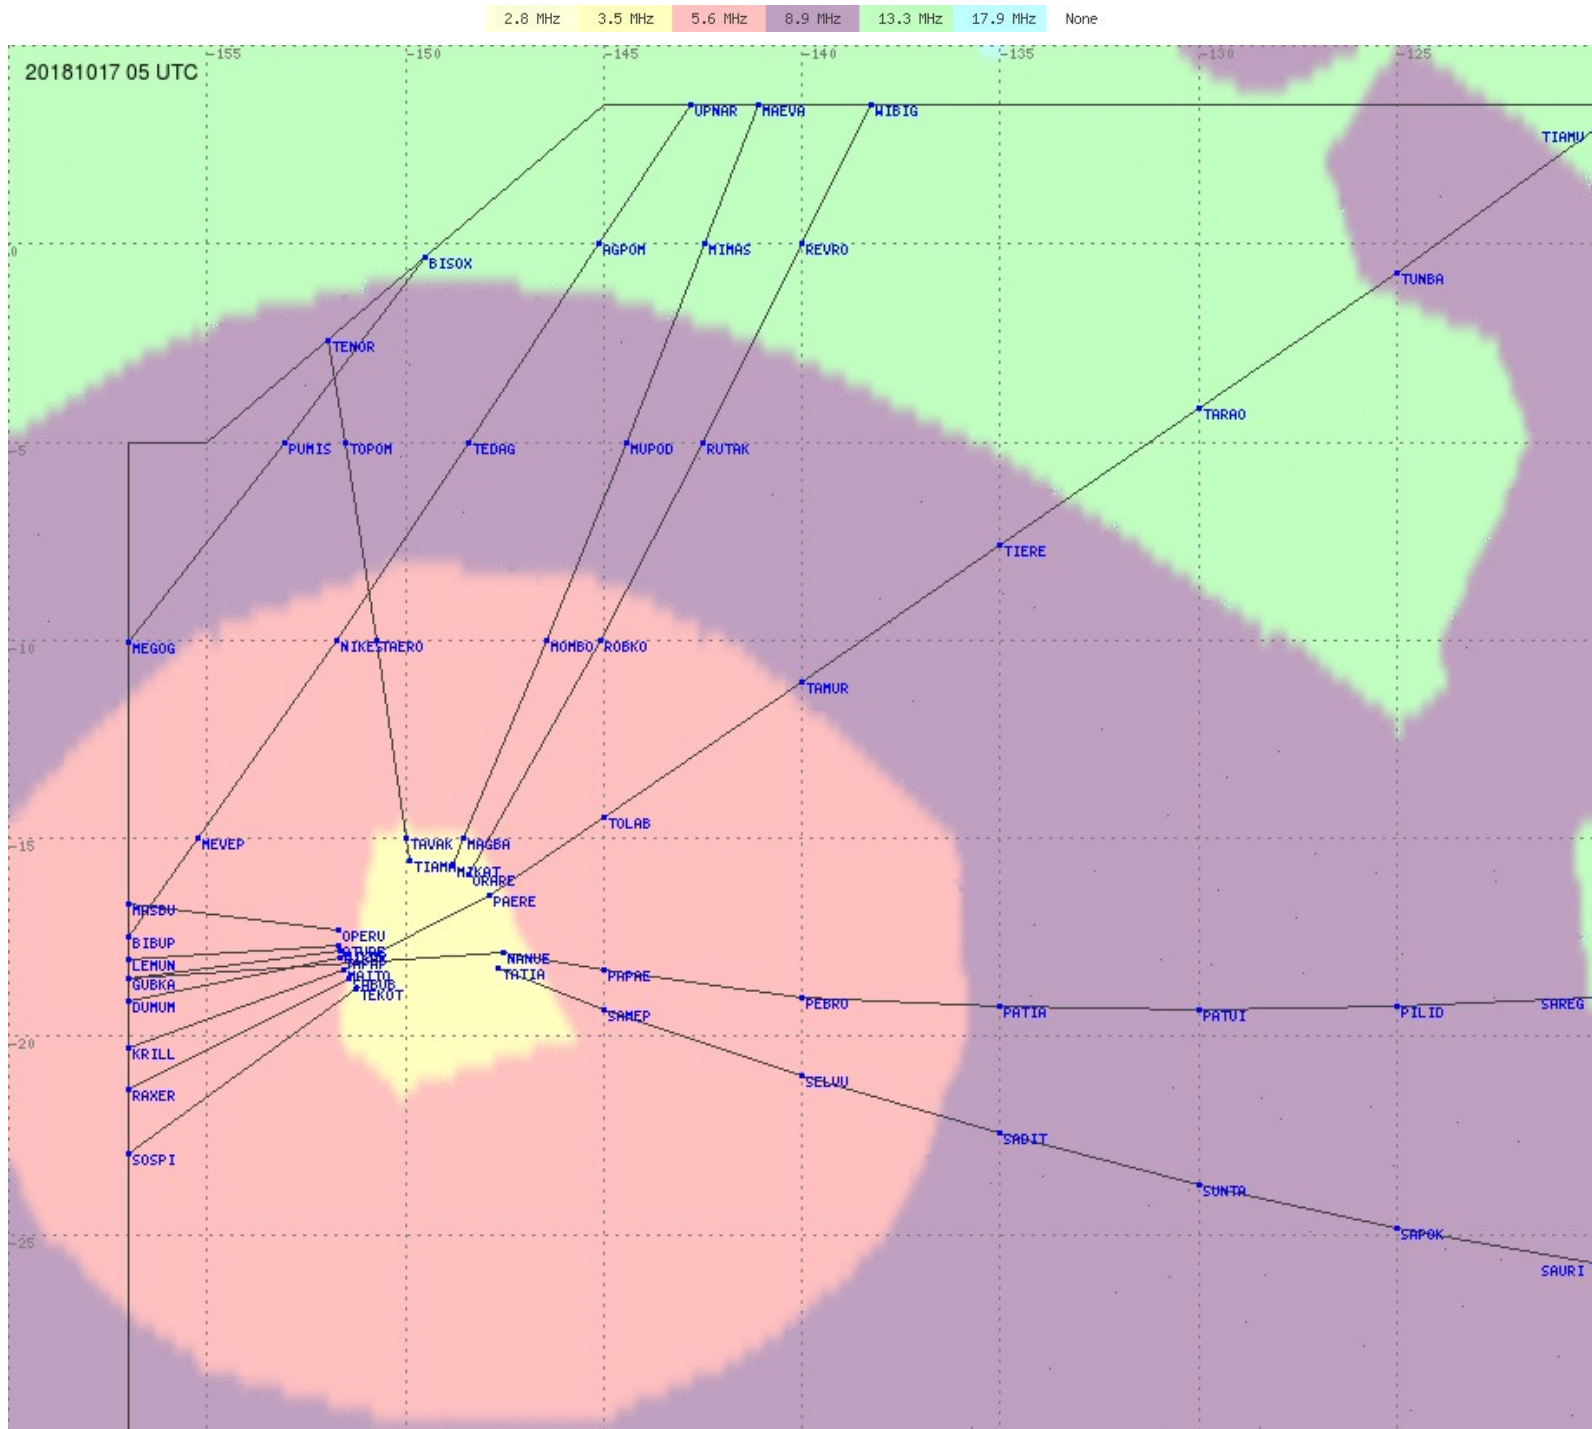

Tahiti FIR - HF Propag - 20181017