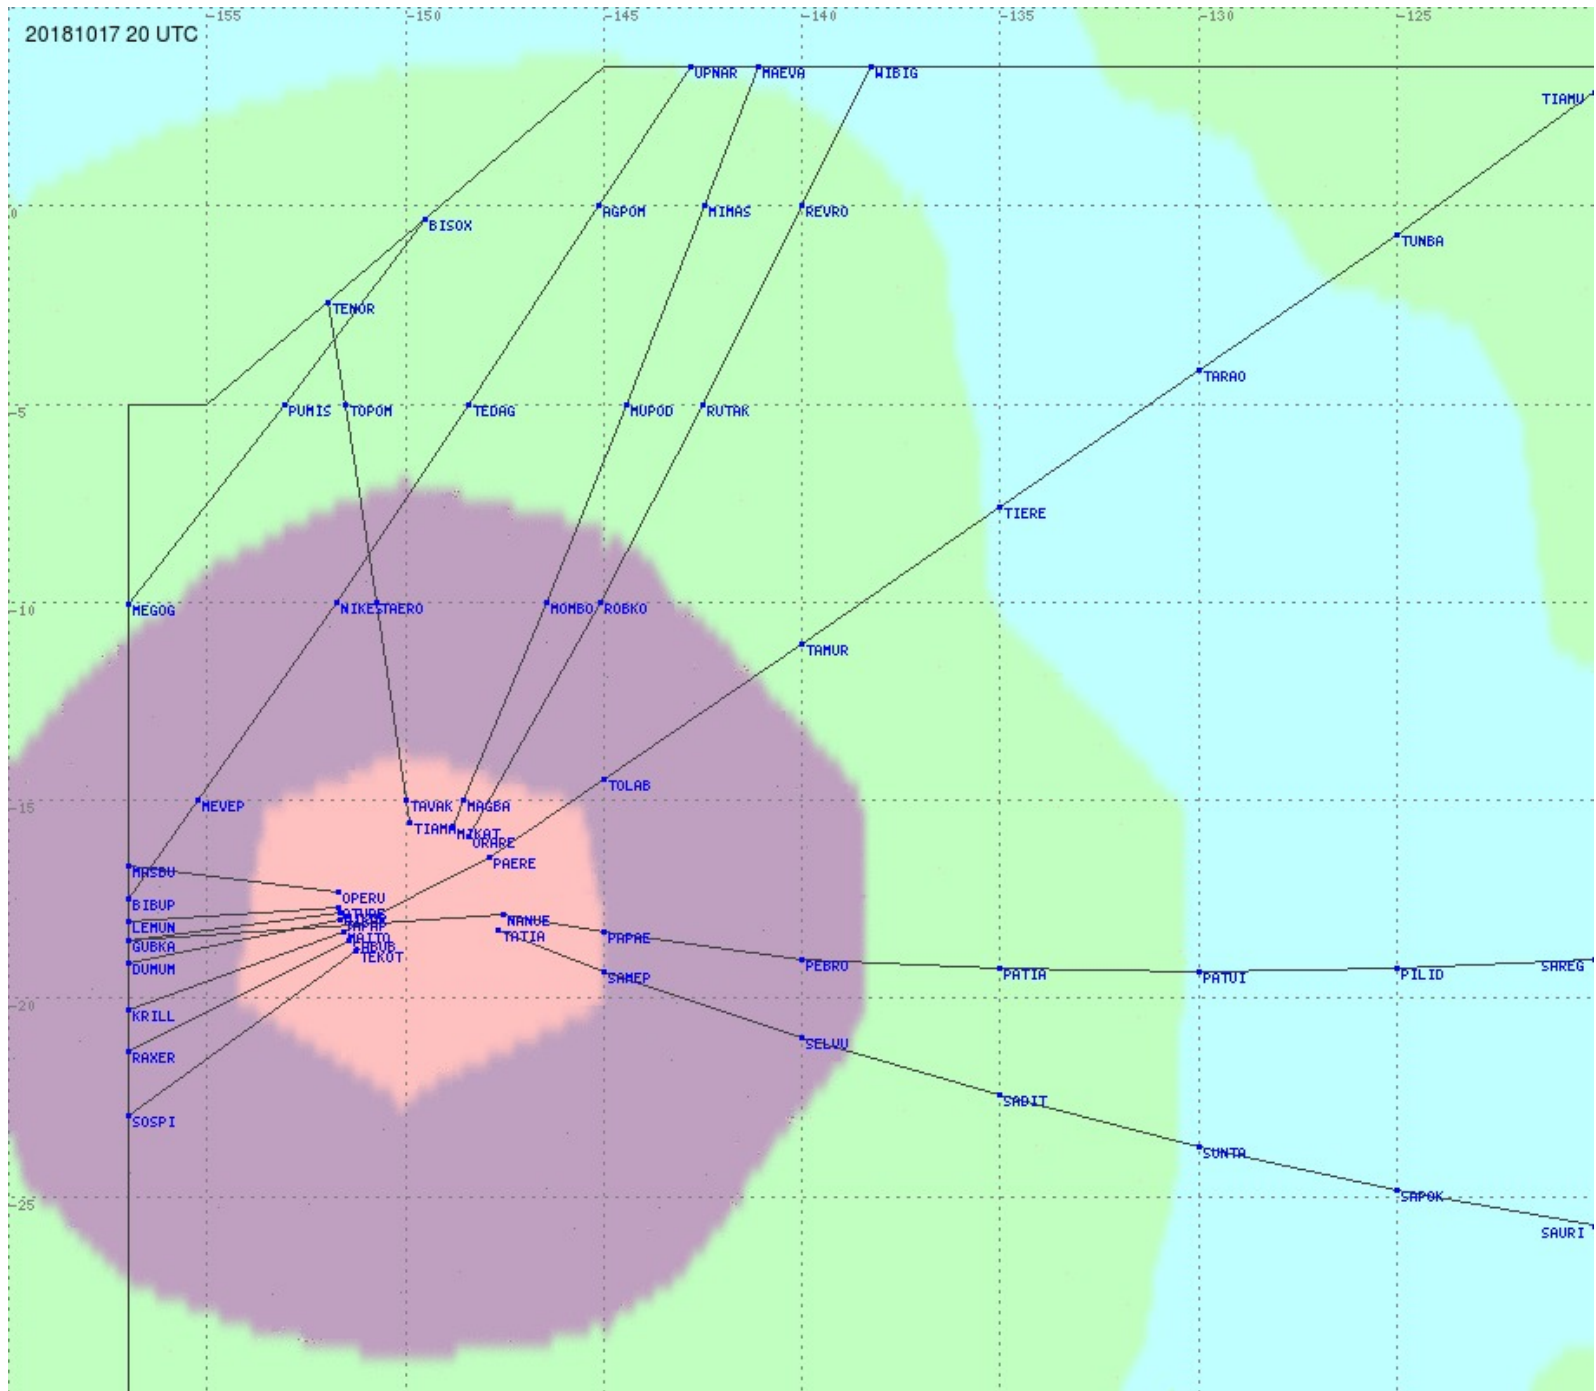

Tahiti FIR - HF Propag - 20181017

2.8 MHz
3.5 MHz
5.6 MHz
8.9 MHz
13.3 MHz
17.9 MHz
None