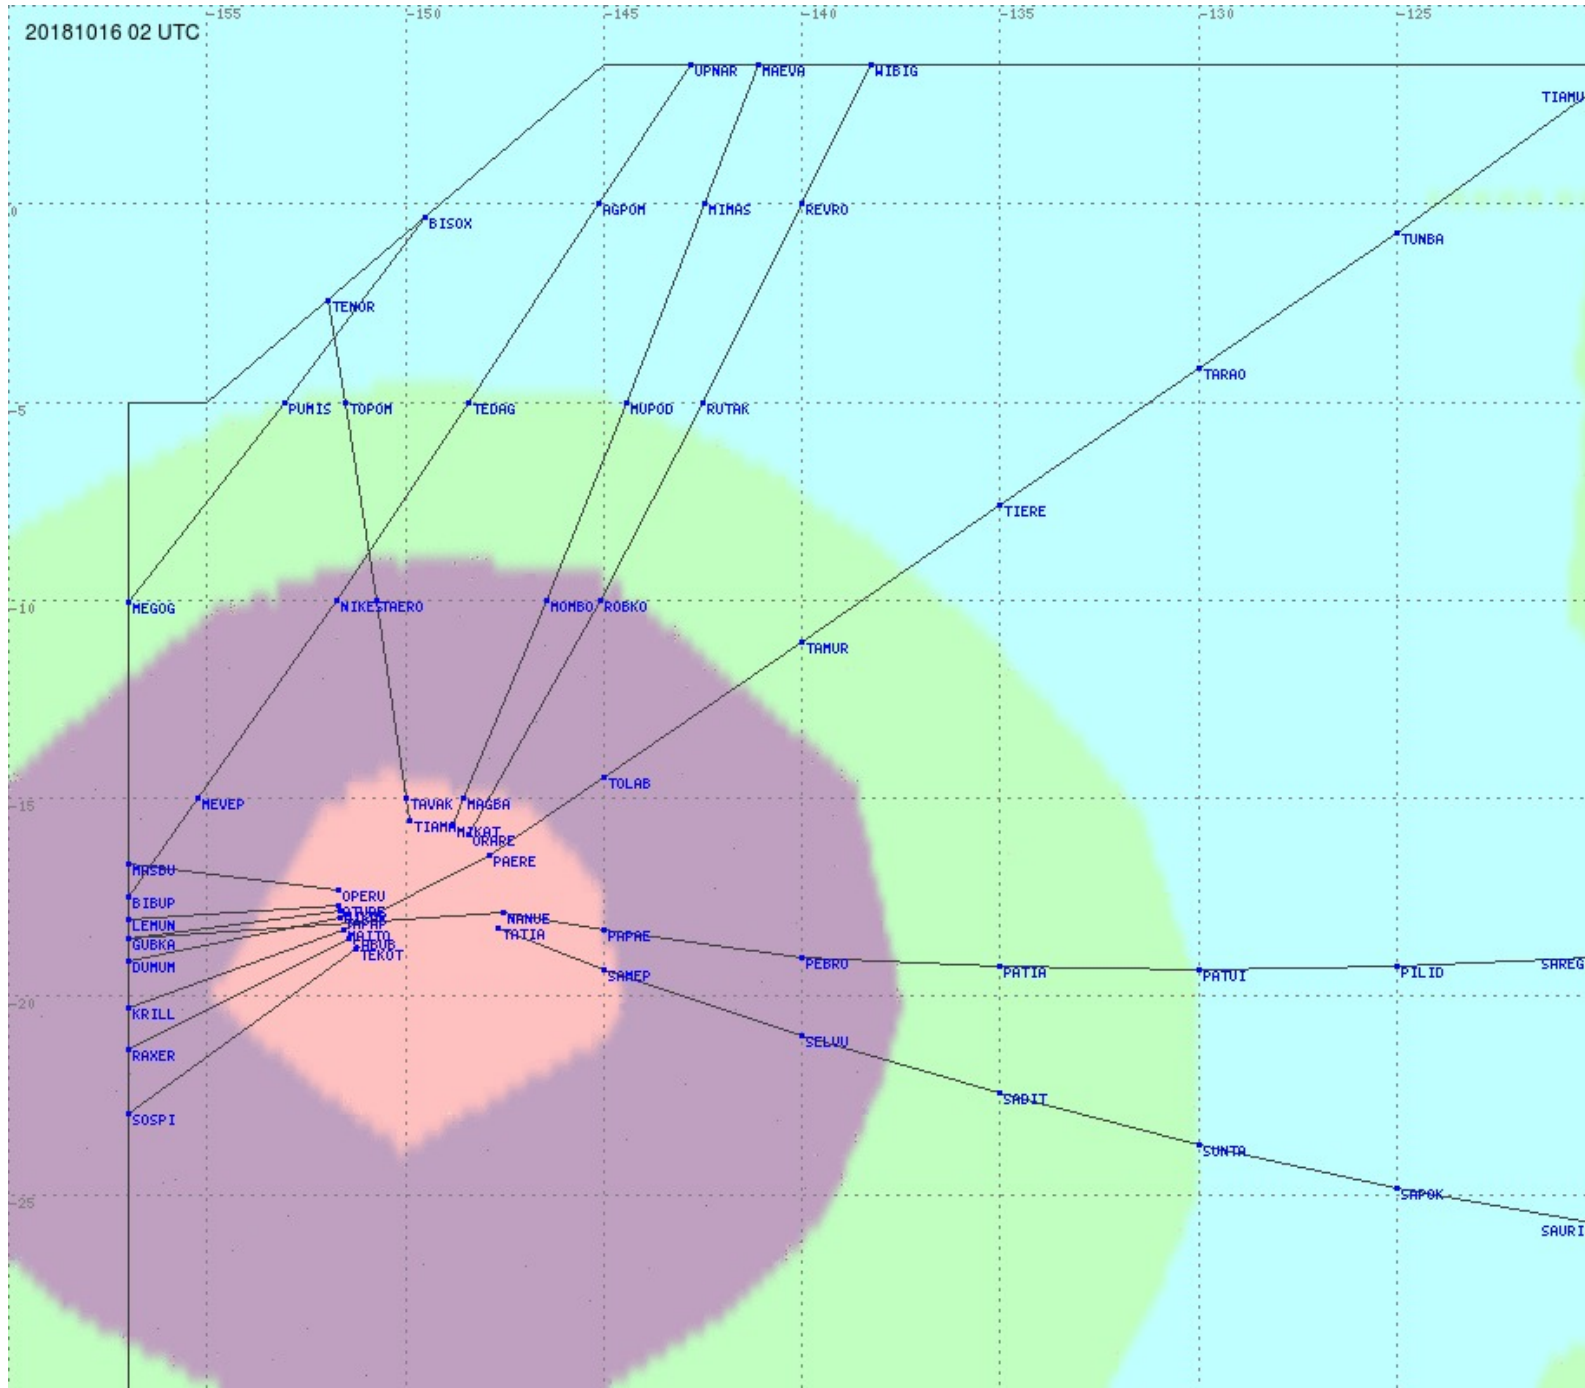

Tahiti FIR - HF Propag - 20181016

2.8 MHz
3.5 MHz
5.6 MHz
8.9 MHz
13.3 MHz
17.9 MHz
None

Tahiti FIR - HF Propag - 20181016

2.8 MHz 3.5 MHz 5.6 MHz 8.9 MHz 13.3 MHz 17.9 MHz None

Tahiti FIR - HF Propag - 20181016

2.8 MHz 3.5 MHz 5.6 MHz 8.9 MHz 13.3 MHz 17.9 MHz None

Tahiti FIR - HF Propag - 20181016

2.8 MHz 3.5 MHz 5.6 MHz 8.9 MHz 13.3 MHz 17.9 MHz None

Tahiti FIR - HF Propag - 20181016

2.8 MHz 3.5 MHz 5.6 MHz 8.9 MHz 13.3 MHz 17.9 MHz None