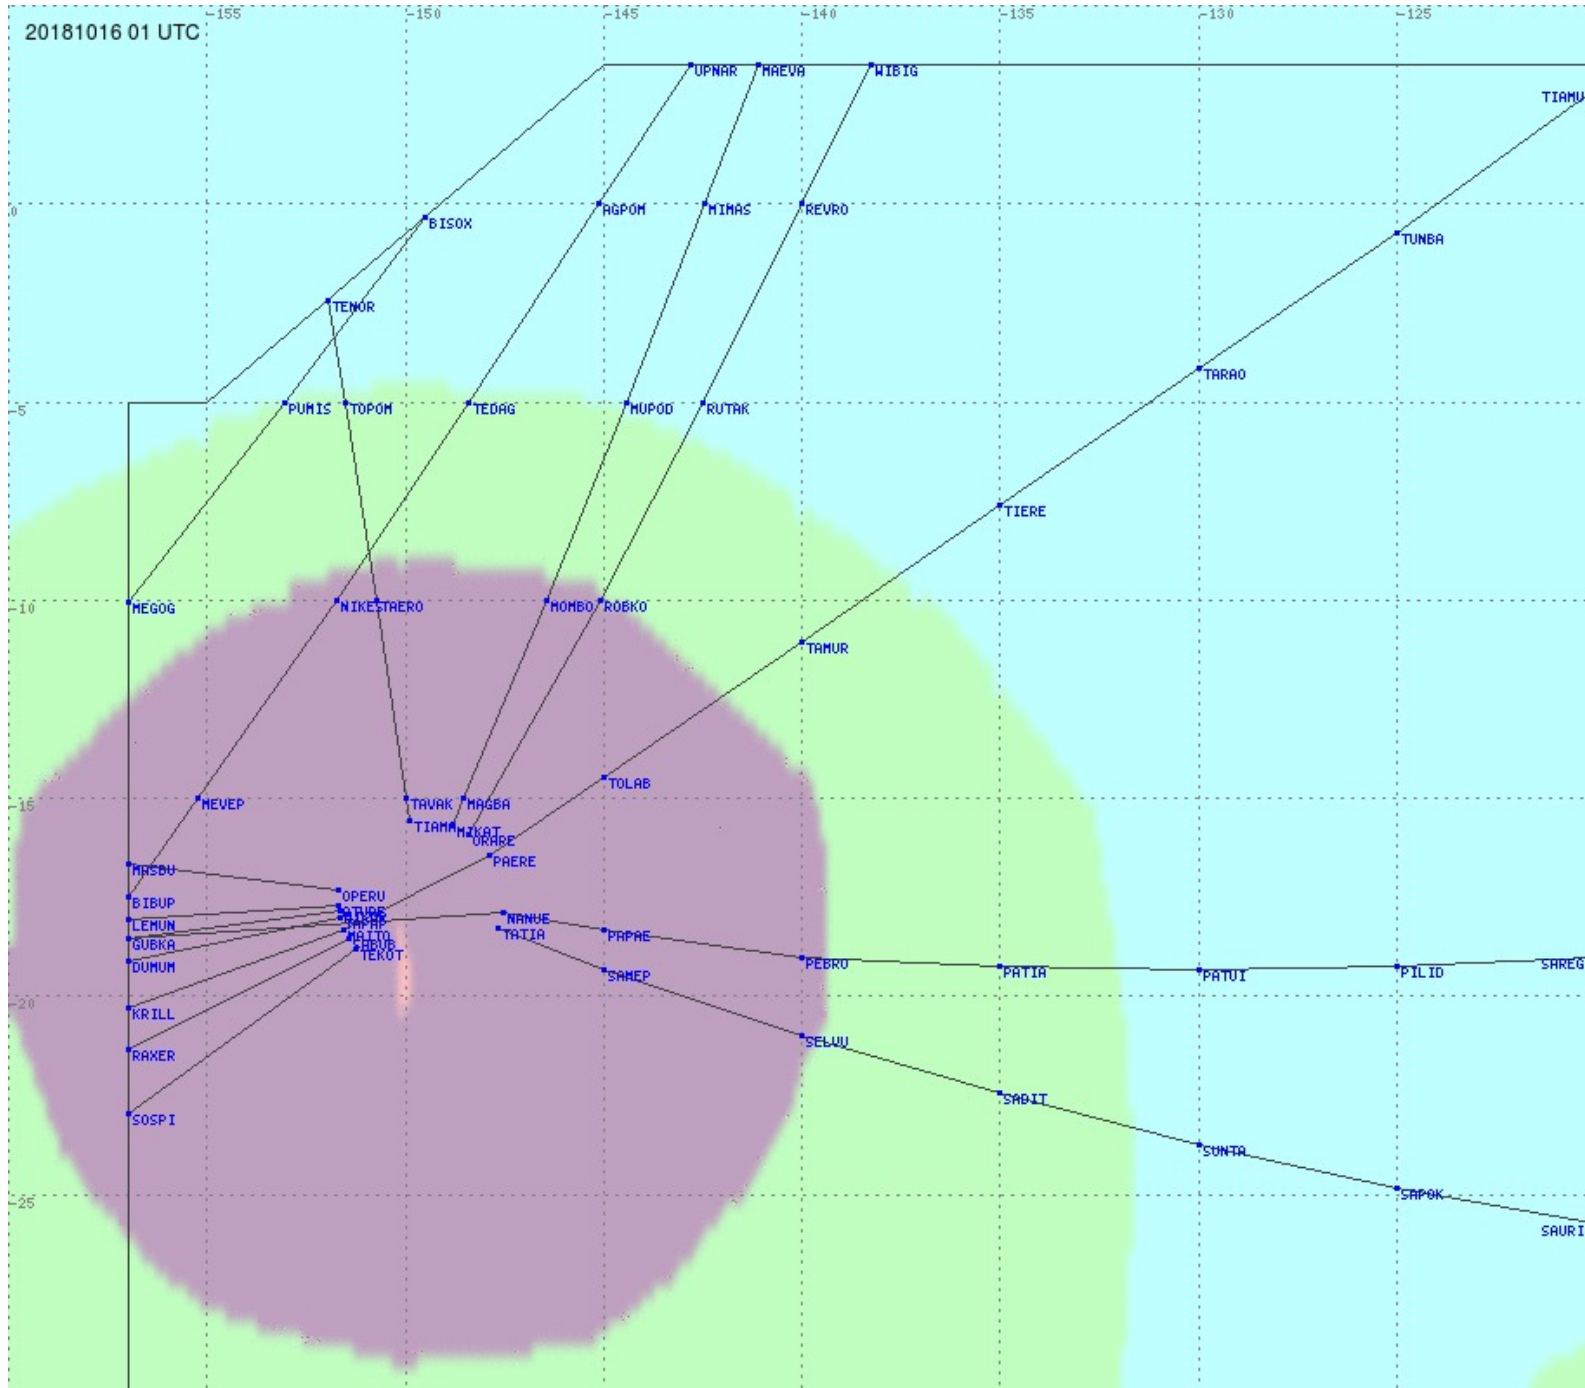

Tahiti FIR - HF Propag - 20181016

2.8 MHz
3.5 MHz
5.6 MHz
8.9 MHz
13.3 MHz
17.9 MHz
None

Tahiti FIR - HF Propag - 20181016

2.8 MHz 3.5 MHz 5.6 MHz 8.9 MHz 13.3 MHz 17.9 MHz None

Tahiti FIR - HF Propag - 20181016

2.8 MHz 3.5 MHz 5.6 MHz 8.9 MHz 13.3 MHz 17.9 MHz None

Tahiti FIR - HF Propag - 20181016

2.8 MHz 3.5 MHz 5.6 MHz 8.9 MHz 13.3 MHz 17.9 MHz None

Tahiti FIR - HF Propag - 20181016

2.8 MHz 3.5 MHz 5.6 MHz 8.9 MHz 13.3 MHz 17.9 MHz None