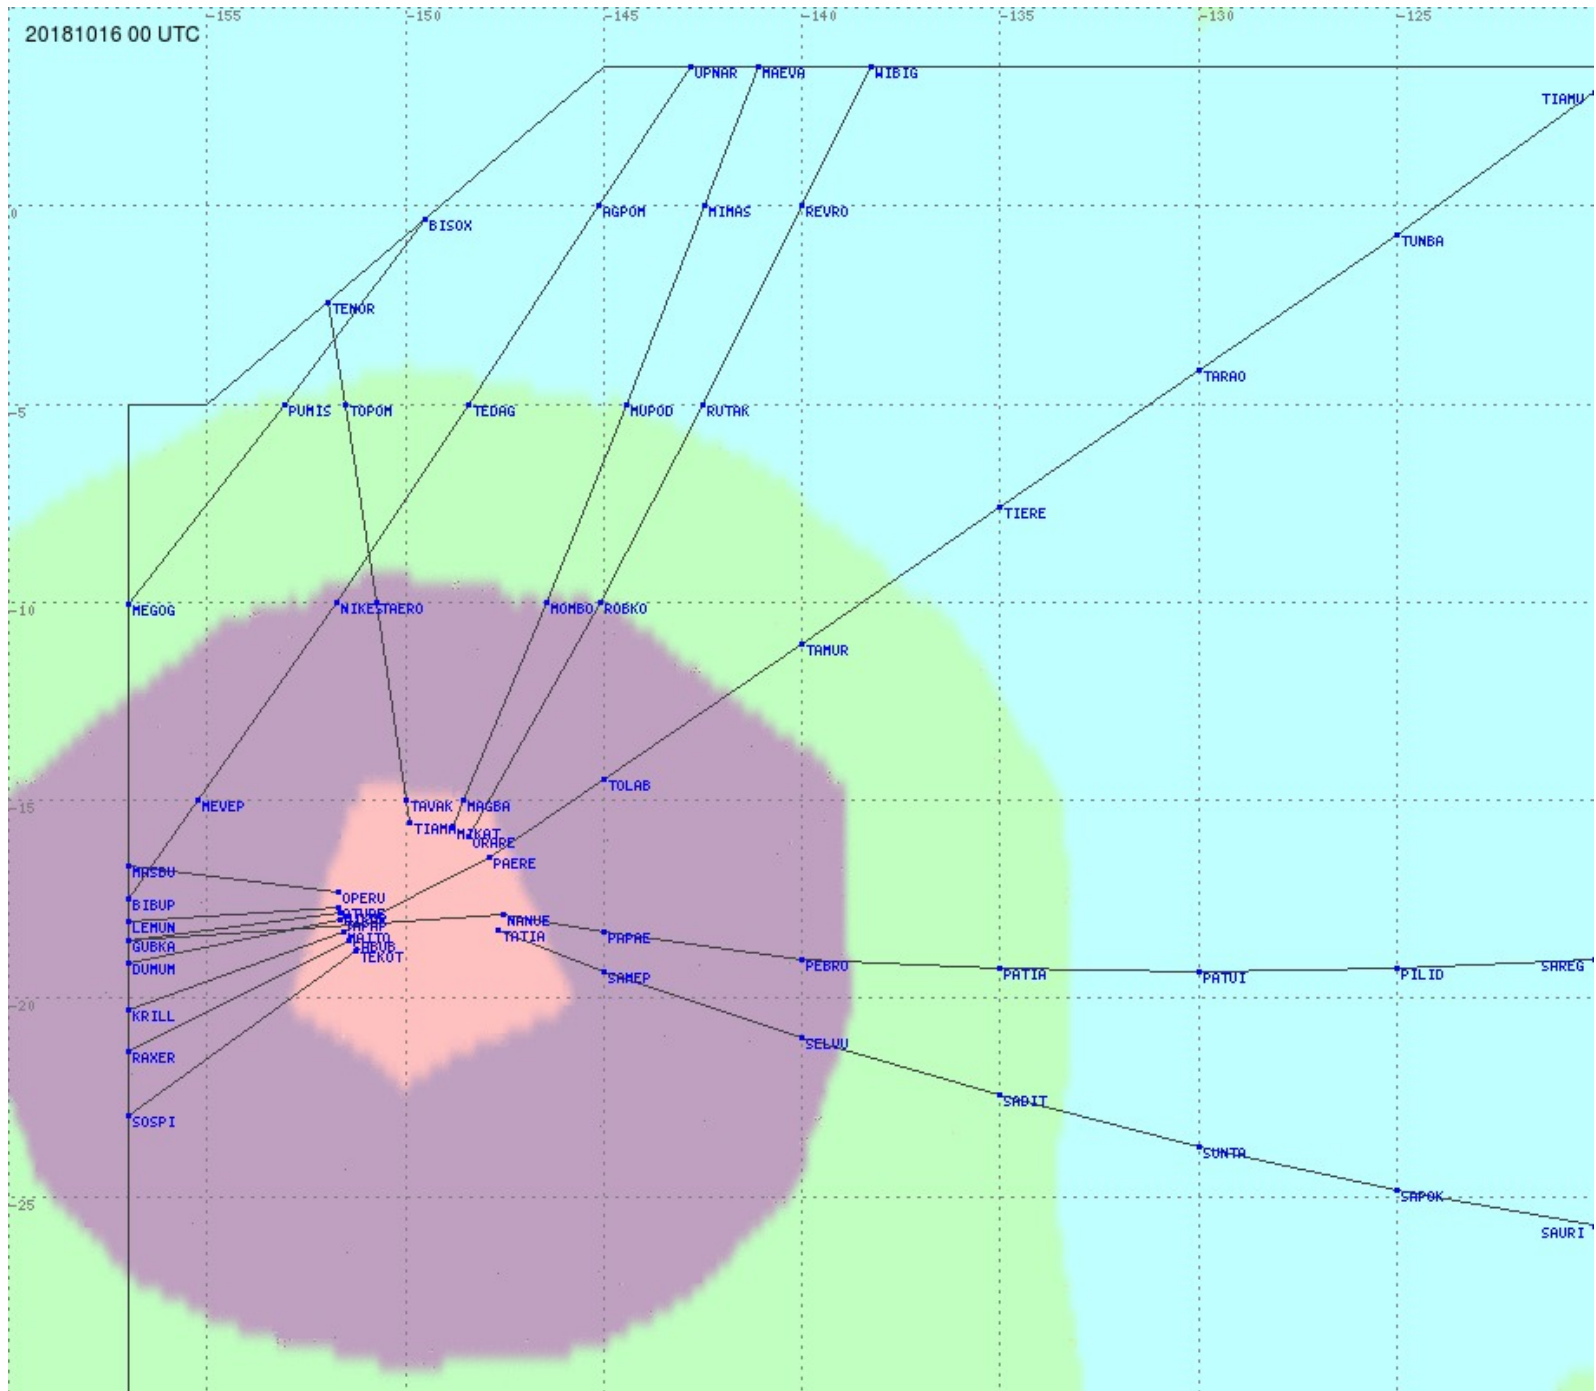

Tahiti FIR - HF Propag - 20181016

2.8 MHz
3.5 MHz
5.6 MHz
8.9 MHz
13.3 MHz
17.9 MHz
None

Tahiti FIR - HF Propag - 20181016

2.8 MHz 3.5 MHz 5.6 MHz 8.9 MHz 13.3 MHz 17.9 MHz None

Tahiti FIR - HF Propag - 20181016

2.8 MHz 3.5 MHz 5.6 MHz 8.9 MHz 13.3 MHz 17.9 MHz None

Tahiti FIR - HF Propag - 20181016

2.8 MHz 3.5 MHz 5.6 MHz 8.9 MHz 13.3 MHz 17.9 MHz None

Tahiti FIR - HF Propag - 20181016

2.8 MHz 3.5 MHz 5.6 MHz 8.9 MHz 13.3 MHz 17.9 MHz None