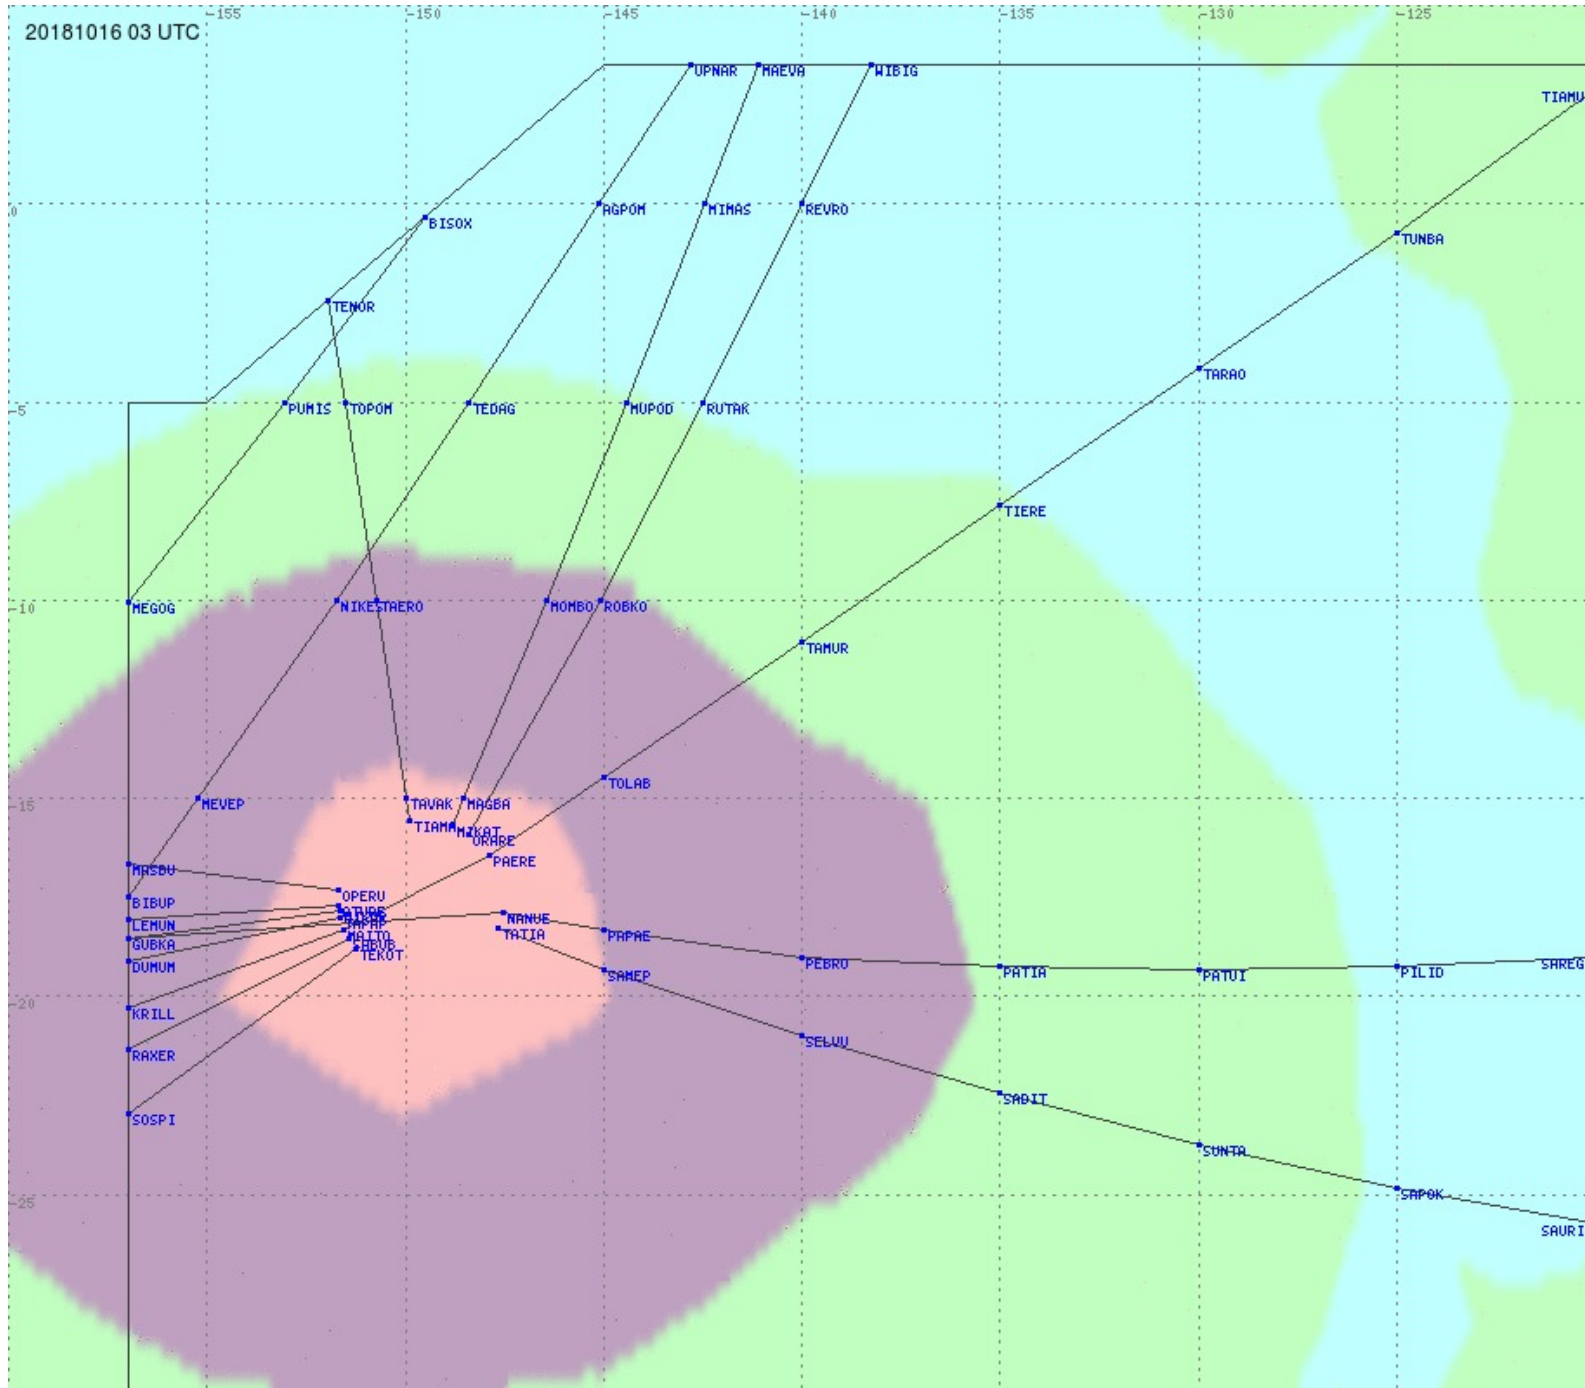

Tahiti FIR - HF Propag - 20181016

2.8 MHz
3.5 MHz
5.6 MHz
8.9 MHz
13.3 MHz
17.9 MHz
None

Tahiti FIR - HF Propag - 20181016

2.8 MHz 3.5 MHz 5.6 MHz 8.9 MHz 13.3 MHz 17.9 MHz None

Tahiti FIR - HF Propag - 20181016

2.8 MHz 3.5 MHz 5.6 MHz 8.9 MHz 13.3 MHz 17.9 MHz None

Tahiti FIR - HF Propag - 20181016

2.8 MHz 3.5 MHz 5.6 MHz 8.9 MHz 13.3 MHz 17.9 MHz None

Tahiti FIR - HF Propag - 20181016

2.8 MHz 3.5 MHz 5.6 MHz 8.9 MHz 13.3 MHz 17.9 MHz None