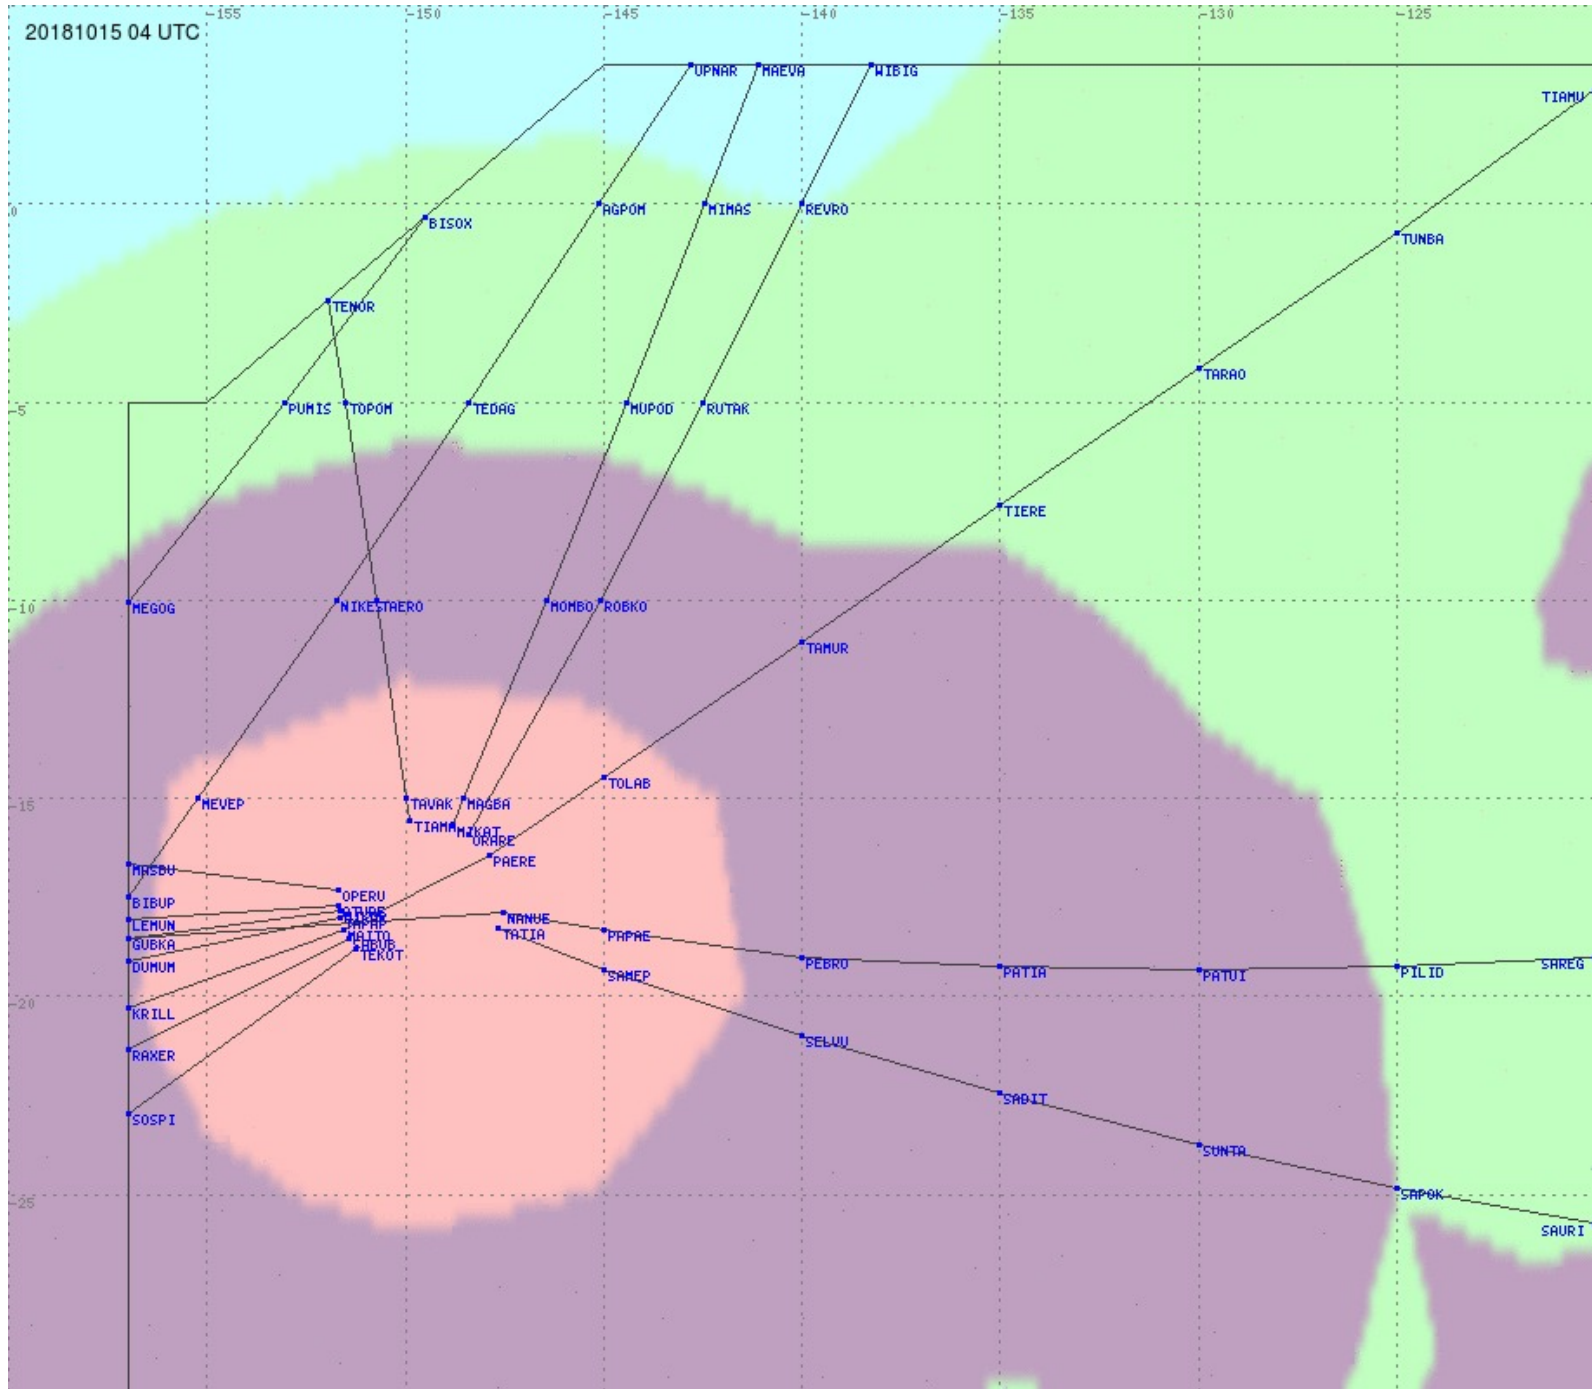

Tahiti FIR - HF Propag - 20181015

2.8 MHz 3.5 MHz 5.6 MHz 8.9 MHz 13.3 MHz 17.9 MHz None