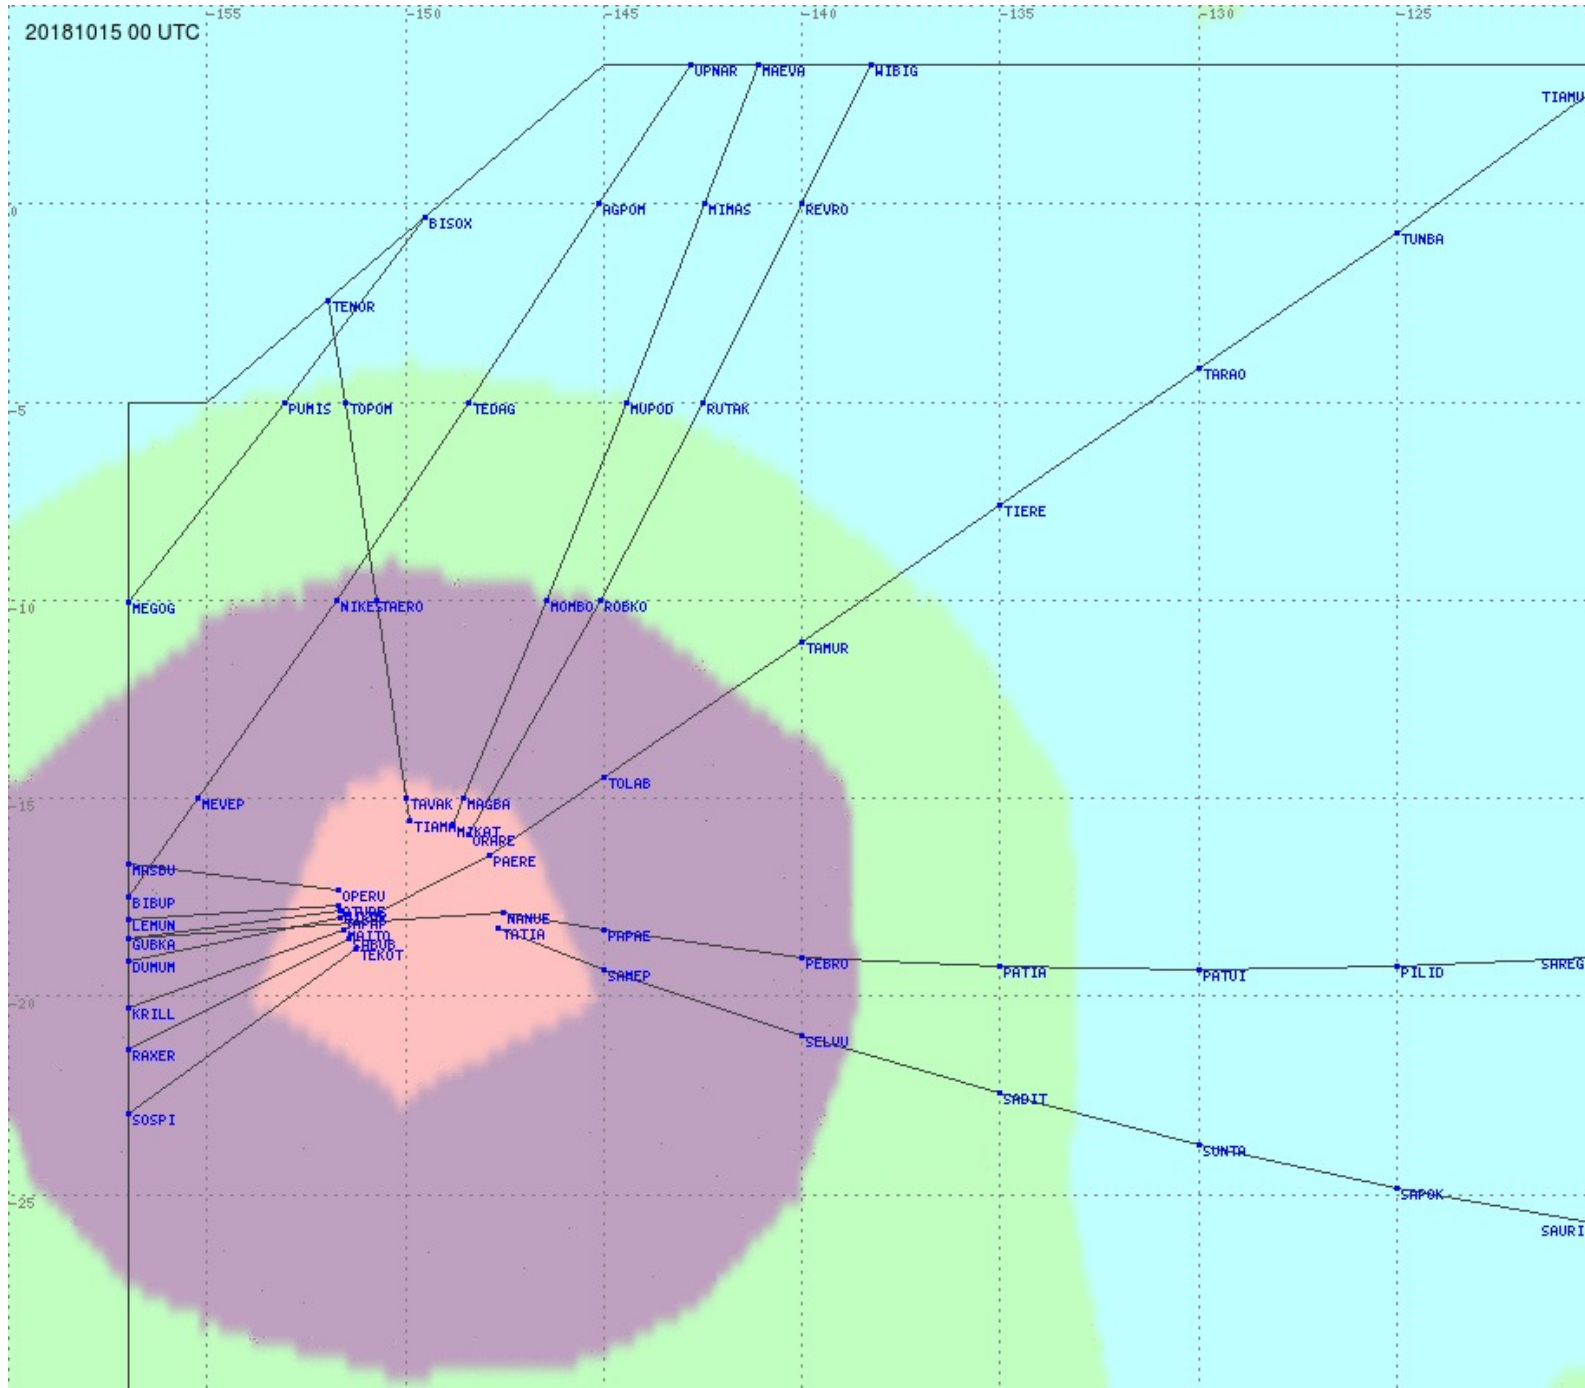

# Tahiti FIR - HF Propag - 20181015

2.8 MHz 3.5 MHz 5.6 MHz 8.9 MHz 13.3 MHz 17.9 MHz None