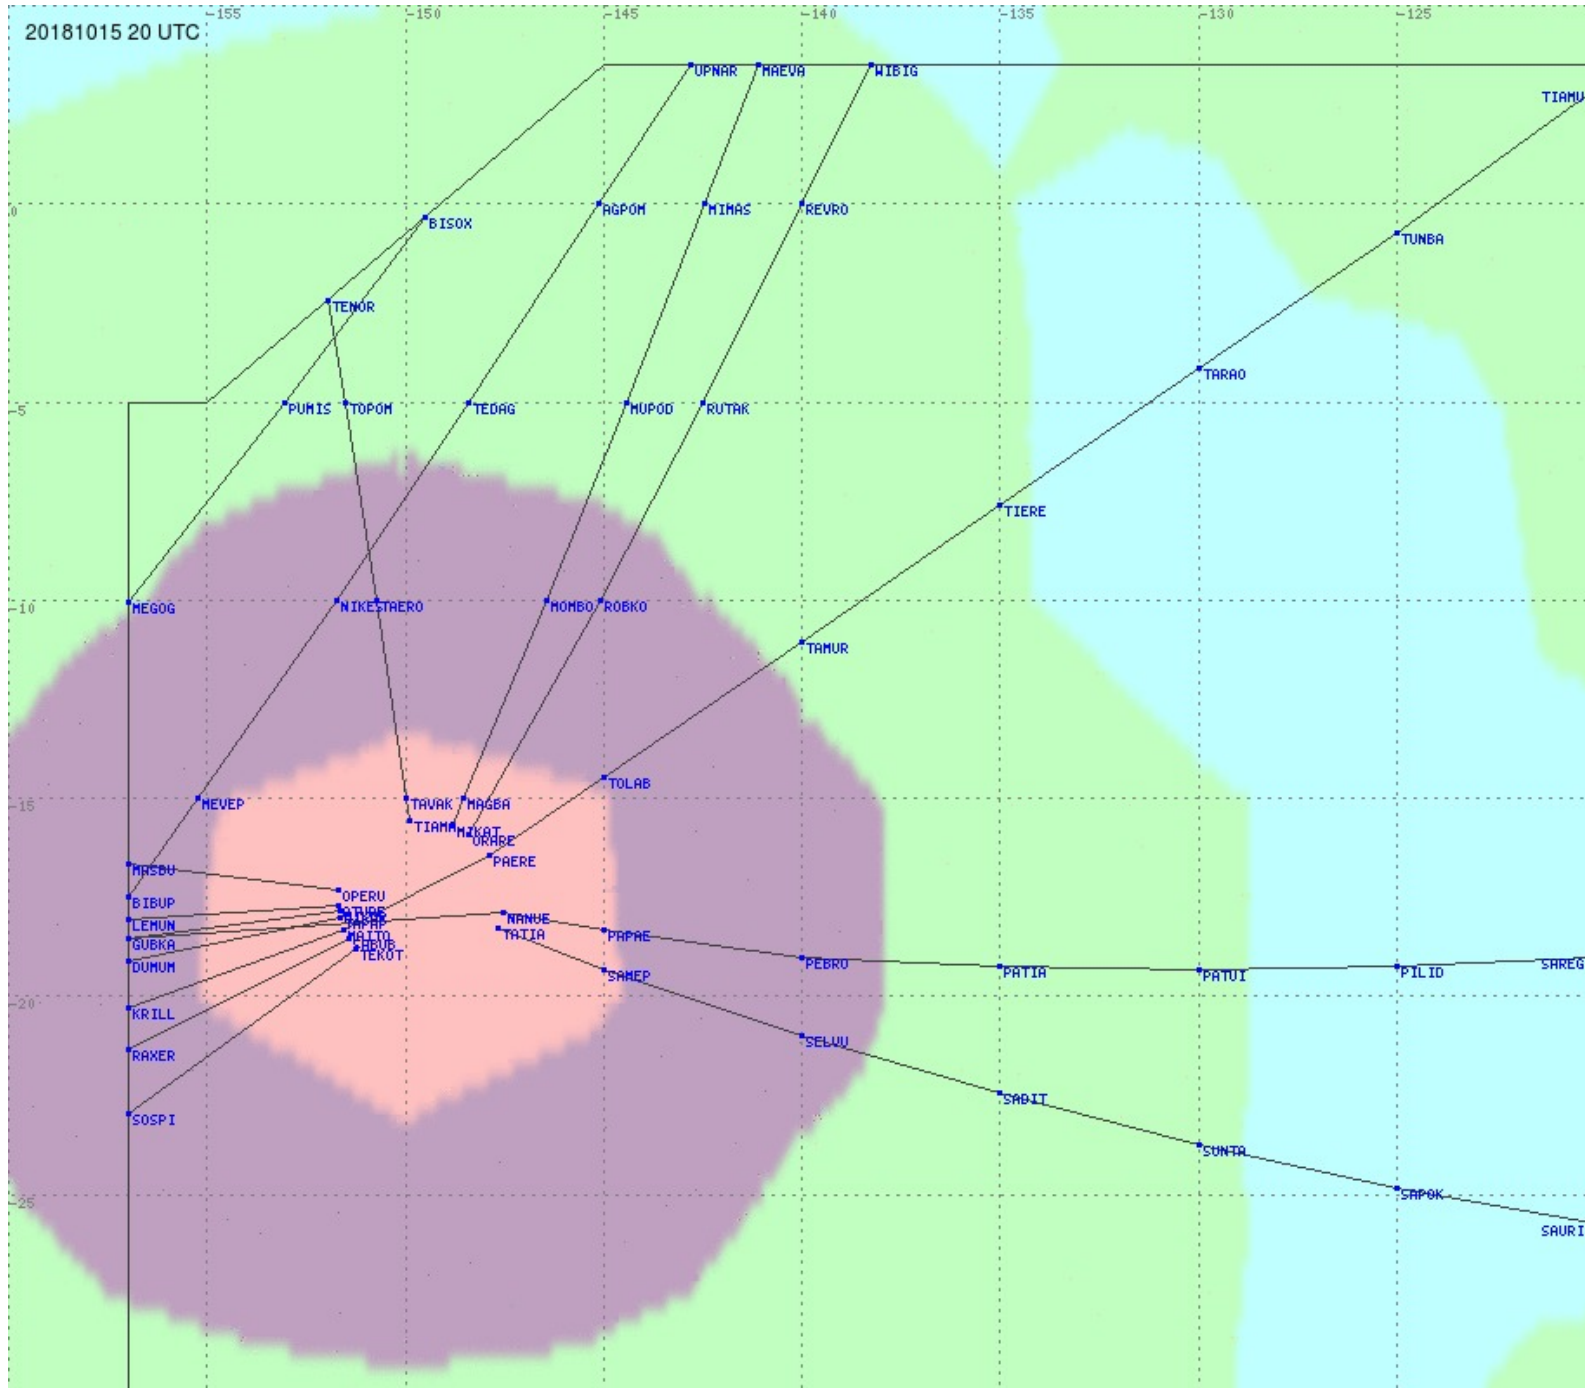

Tahiti FIR - HF Propag - 20181015

2.8 MHz 3.5 MHz 5.6 MHz 8.9 MHz 13.3 MHz 17.9 MHz None