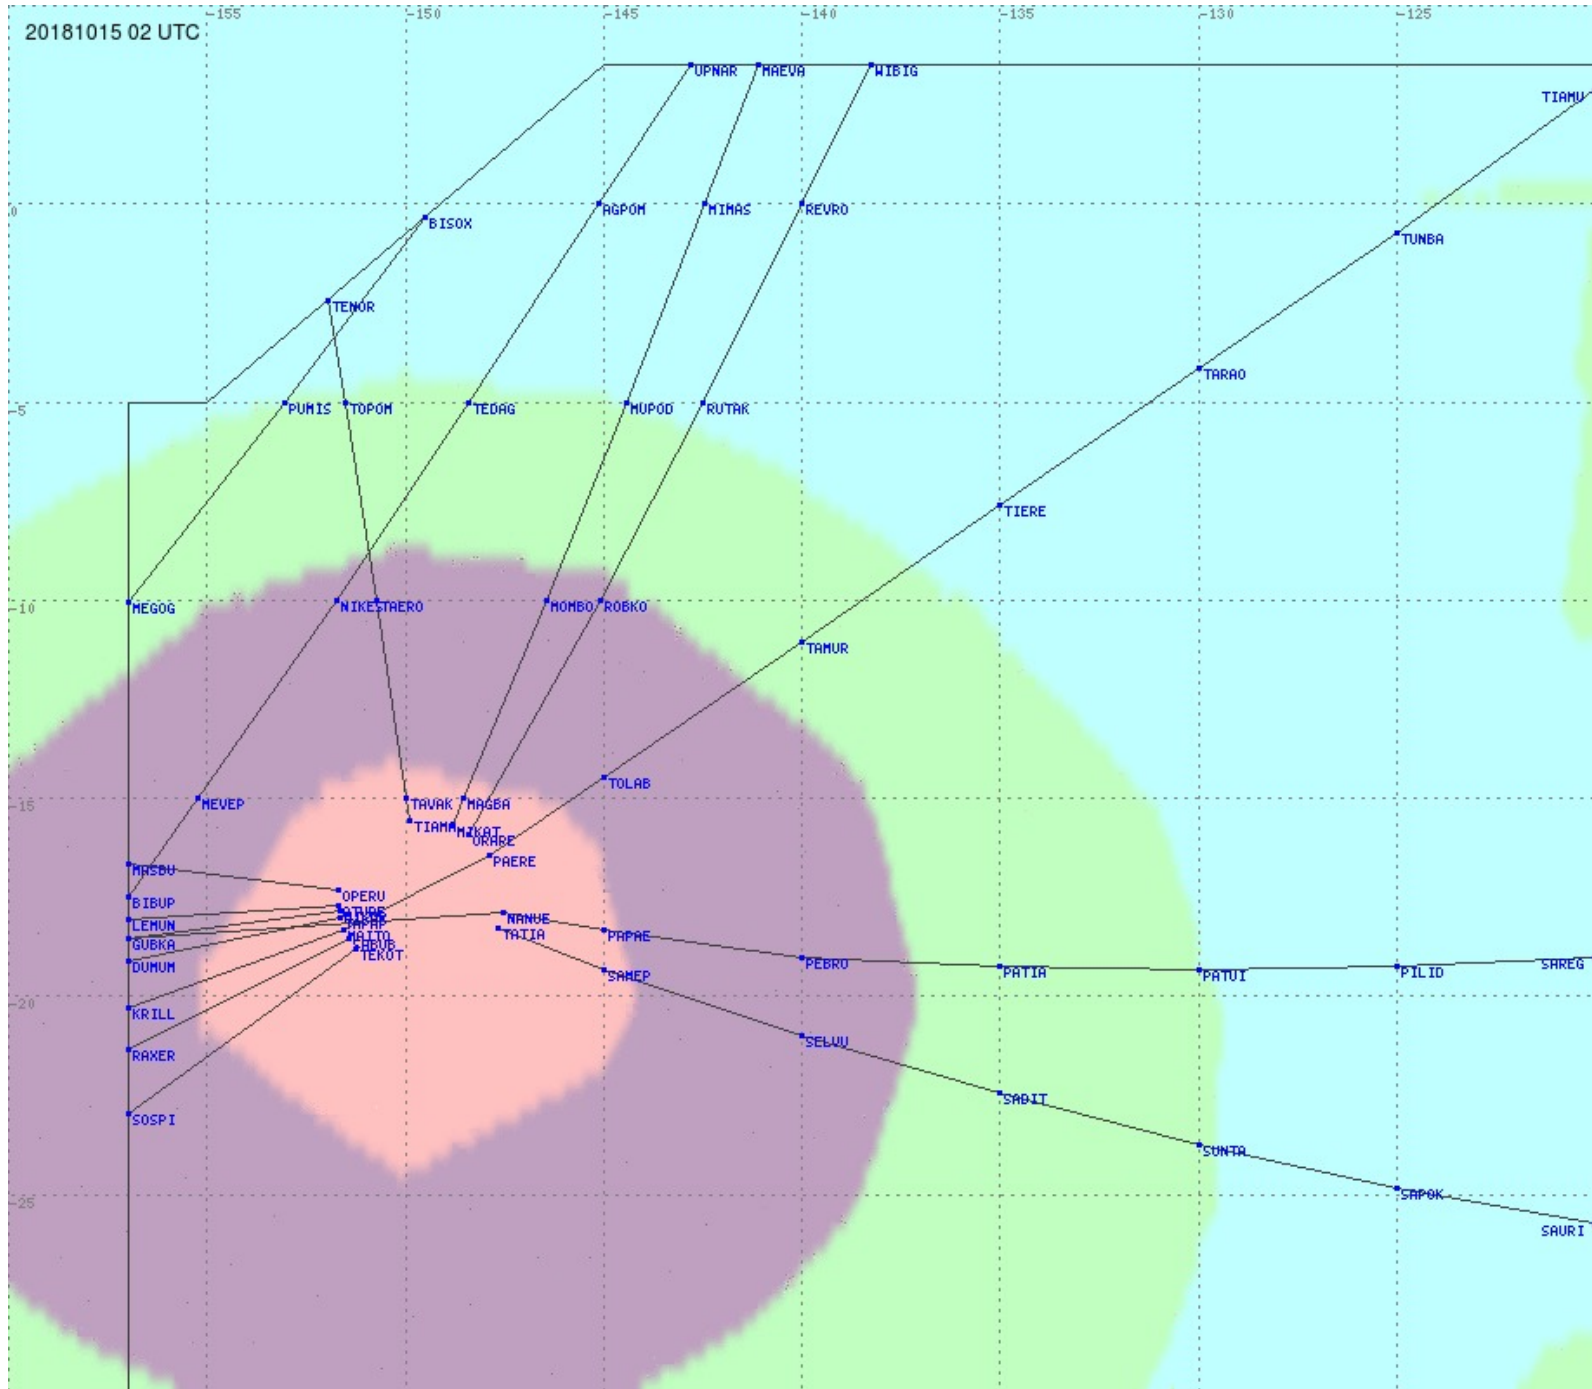

Tahiti FIR - HF Propag - 20181015

2.8 MHz 3.5 MHz 5.6 MHz 8.9 MHz 13.3 MHz 17.9 MHz None