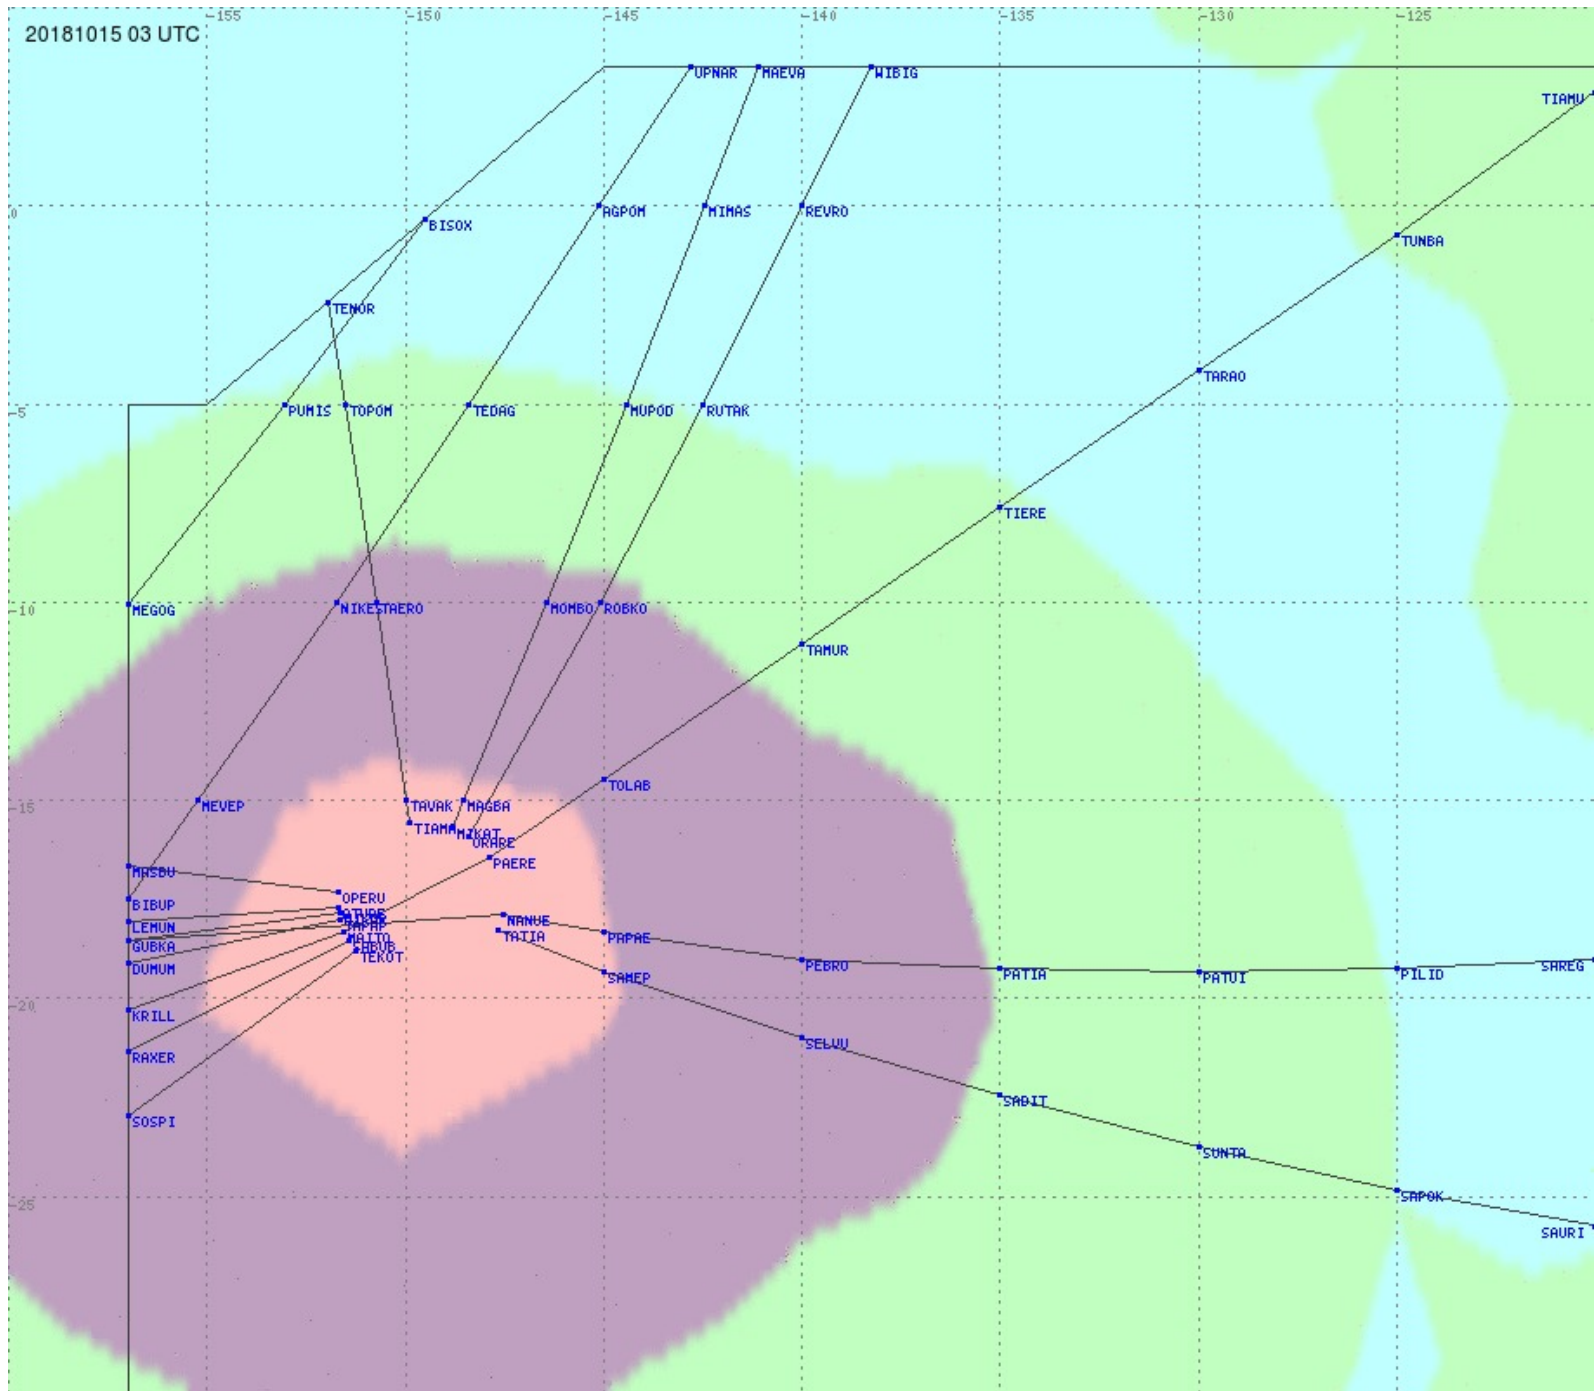

Tahiti FIR - HF Propag - 20181015

2.8 MHz
3.5 MHz
5.6 MHz
8.9 MHz
13.3 MHz
17.9 MHz
None