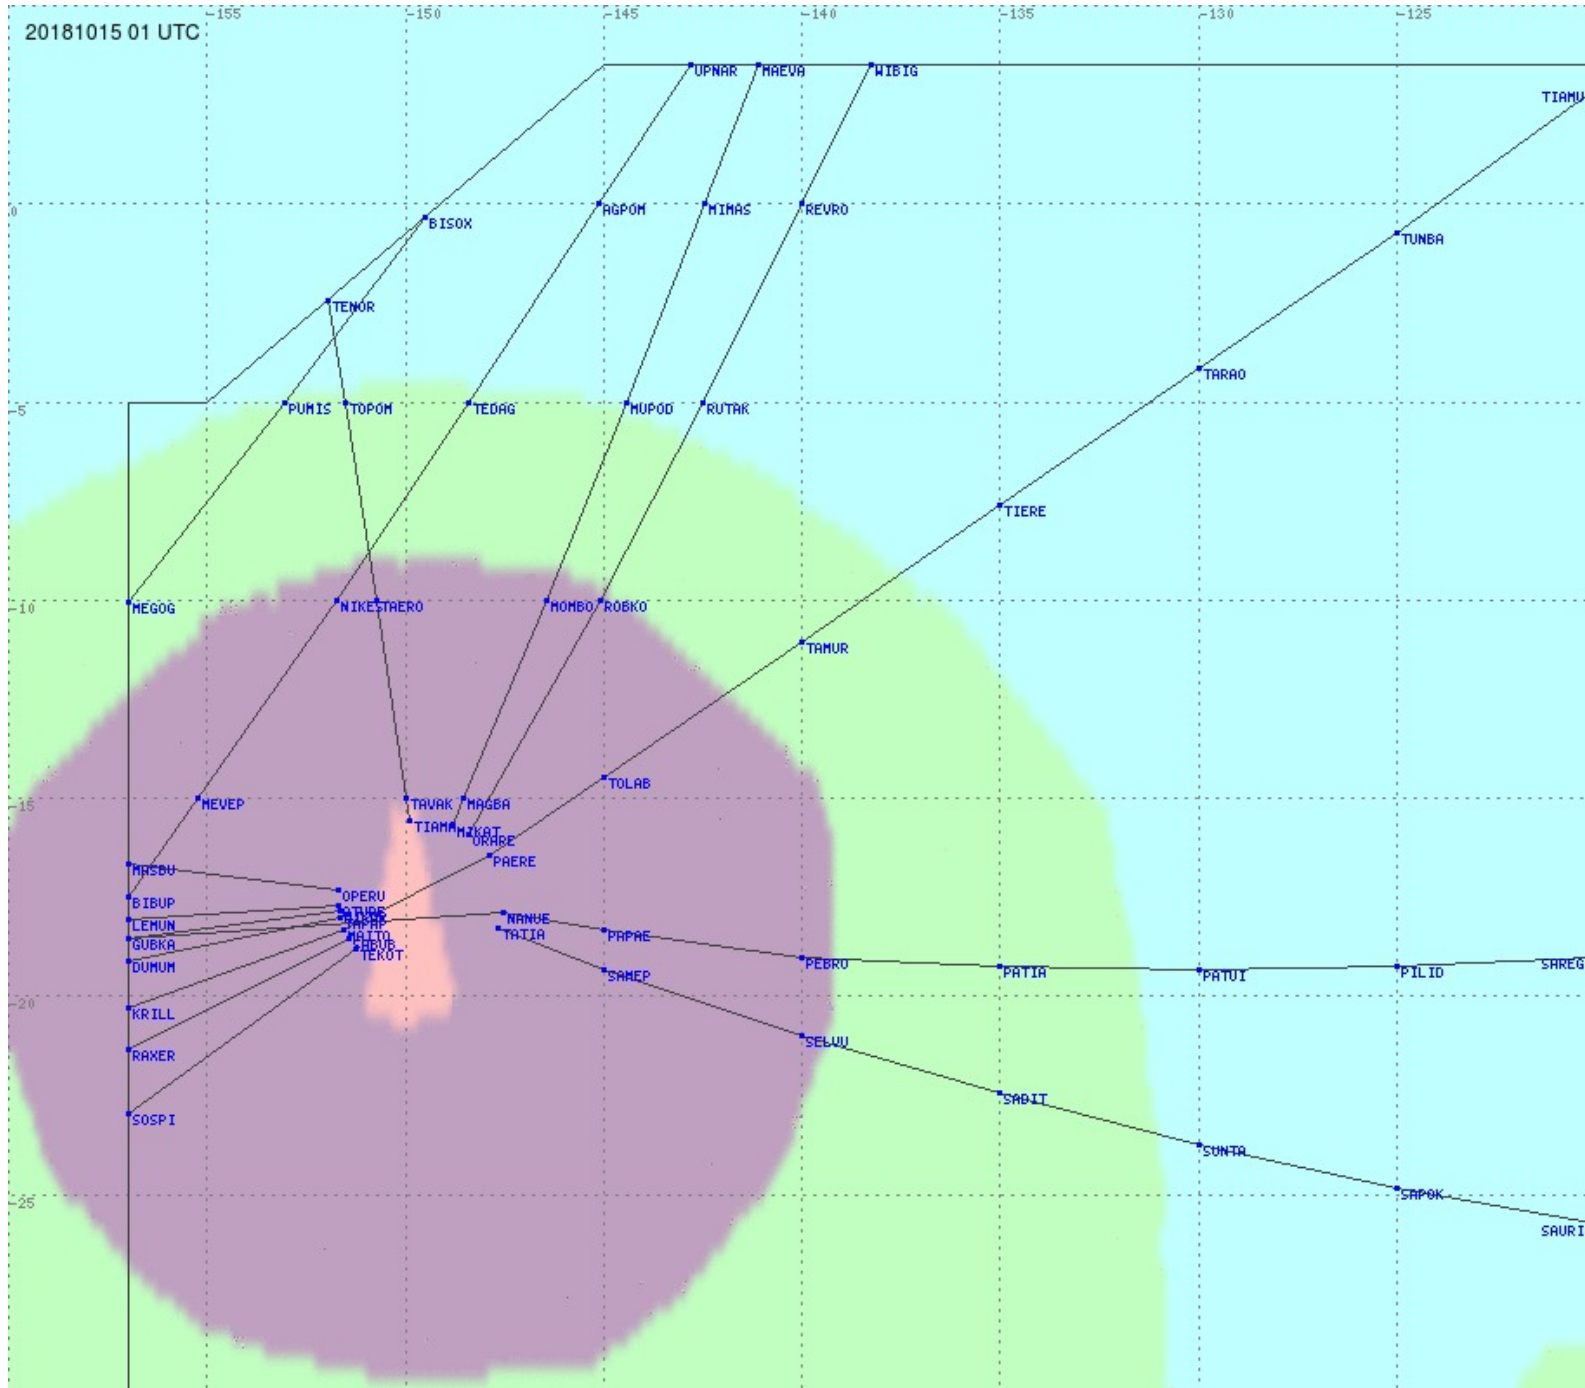

# Tahiti FIR - HF Propag - 20181015

2.8 MHz 3.5 MHz 5.6 MHz 8.9 MHz 13.3 MHz 17.9 MHz None