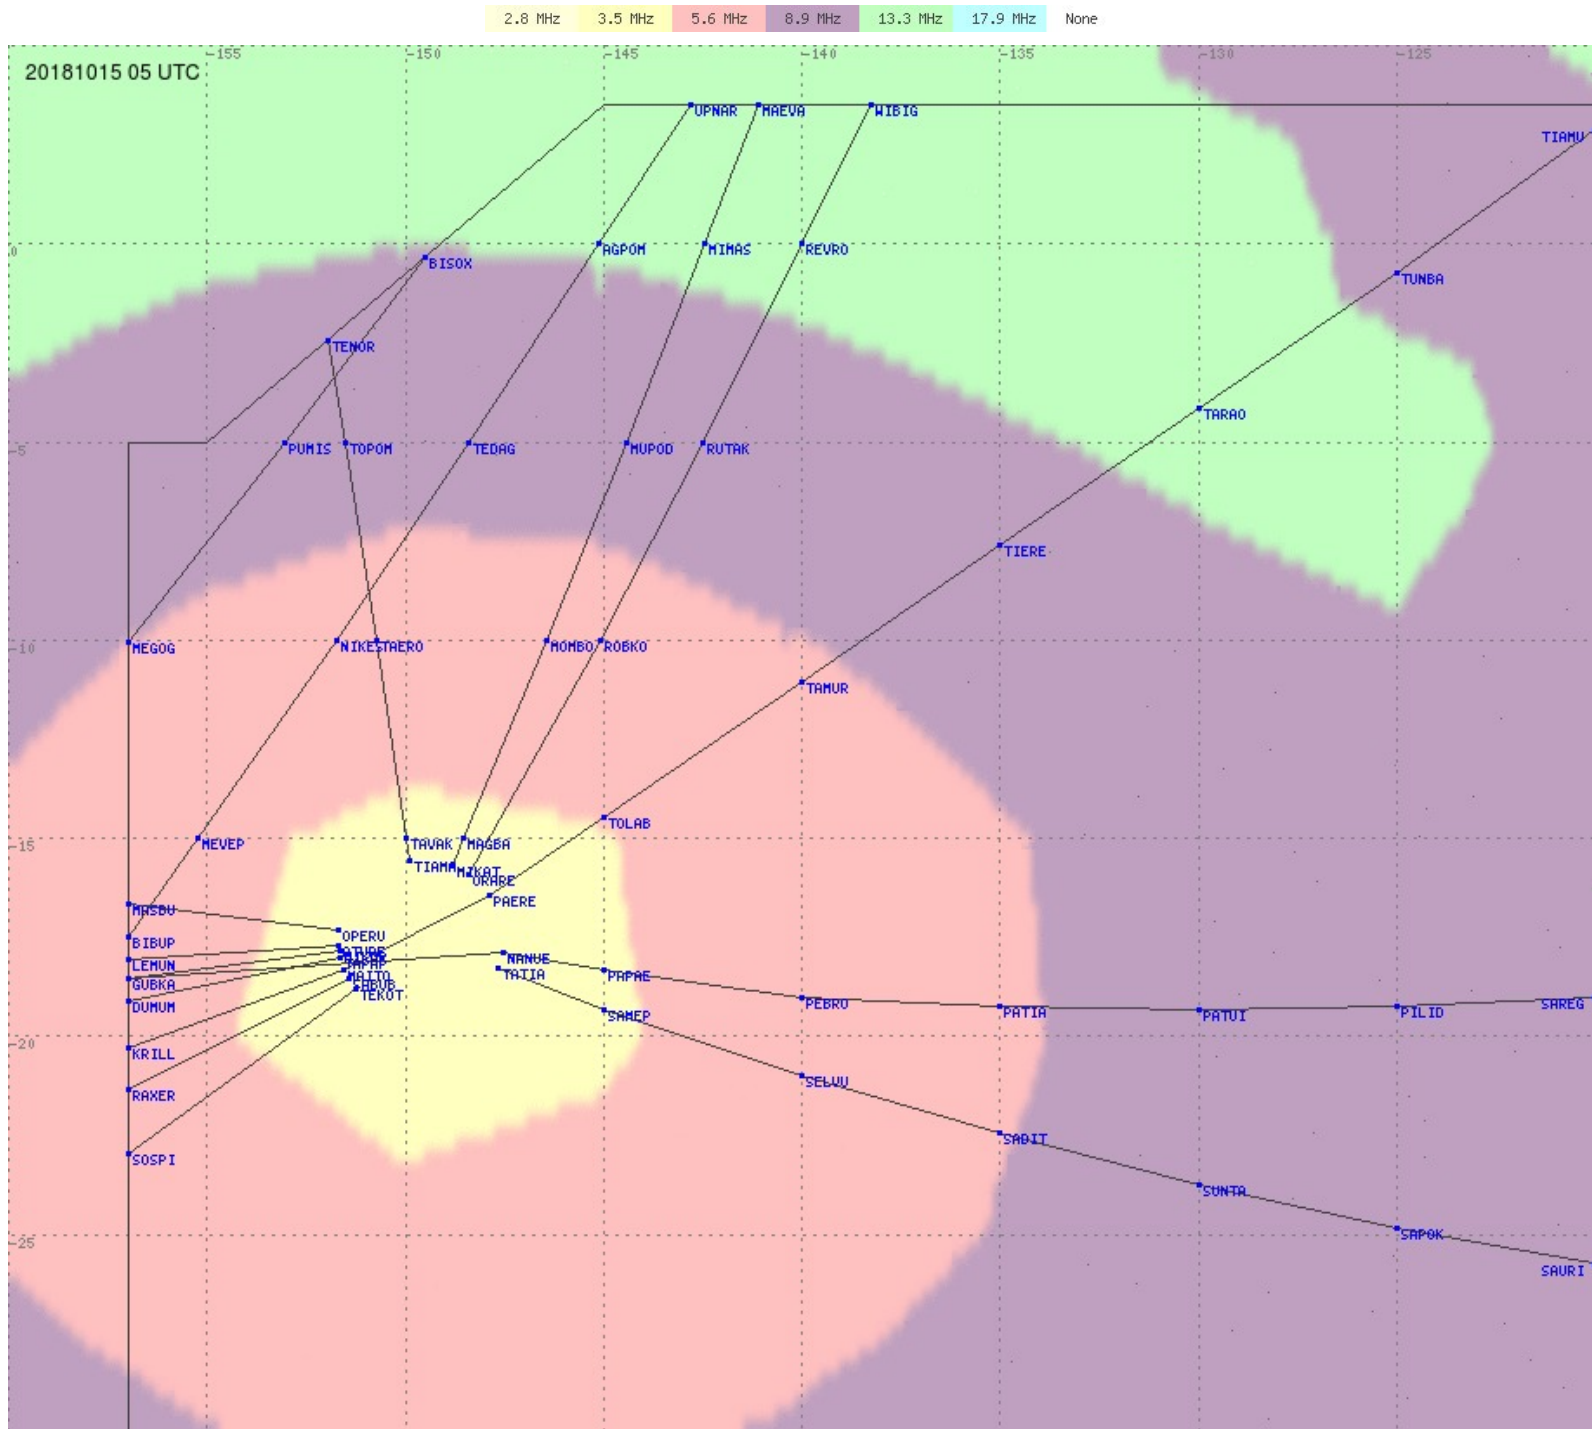

Tahiti FIR - HF Propag - 20181015