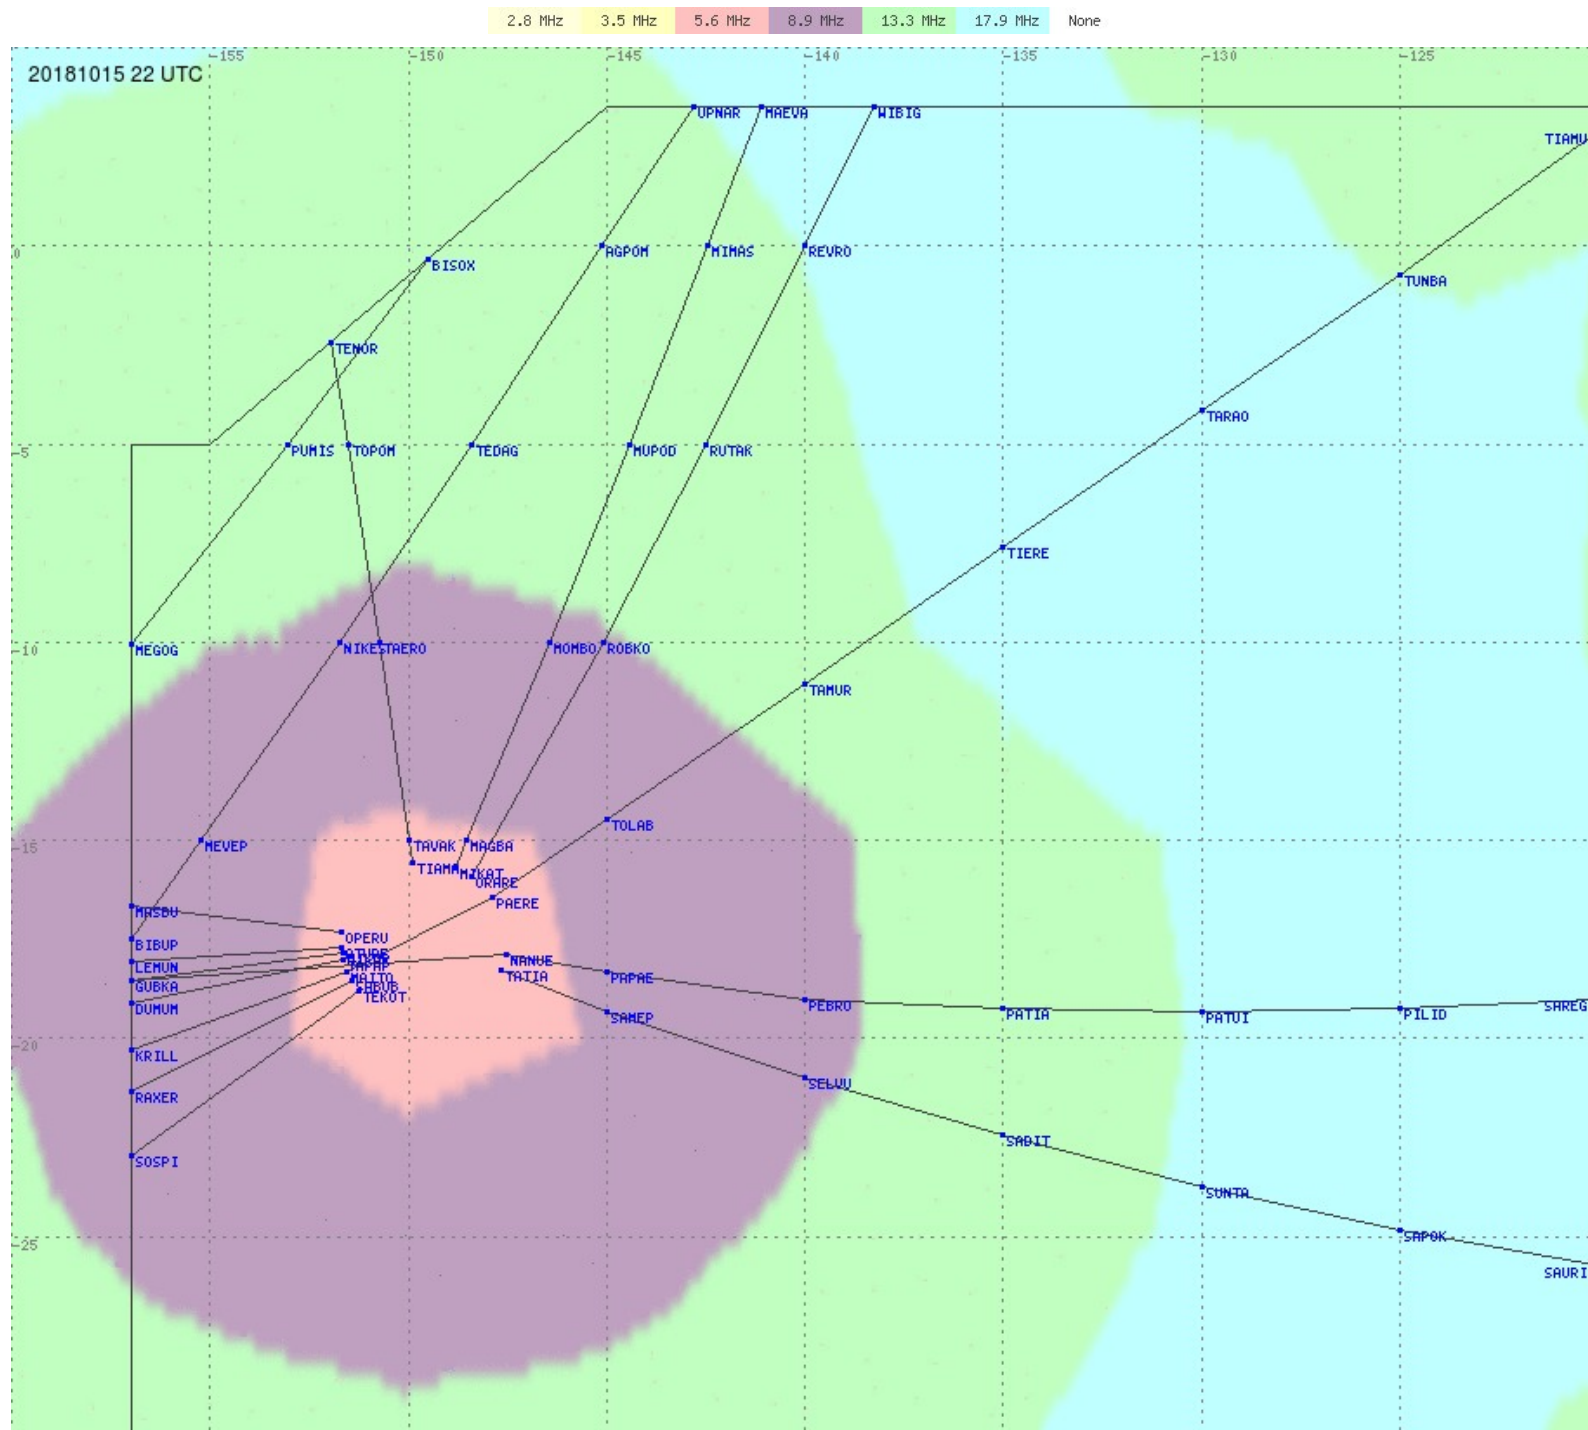

Tahiti FIR - HF Propag - 20181015