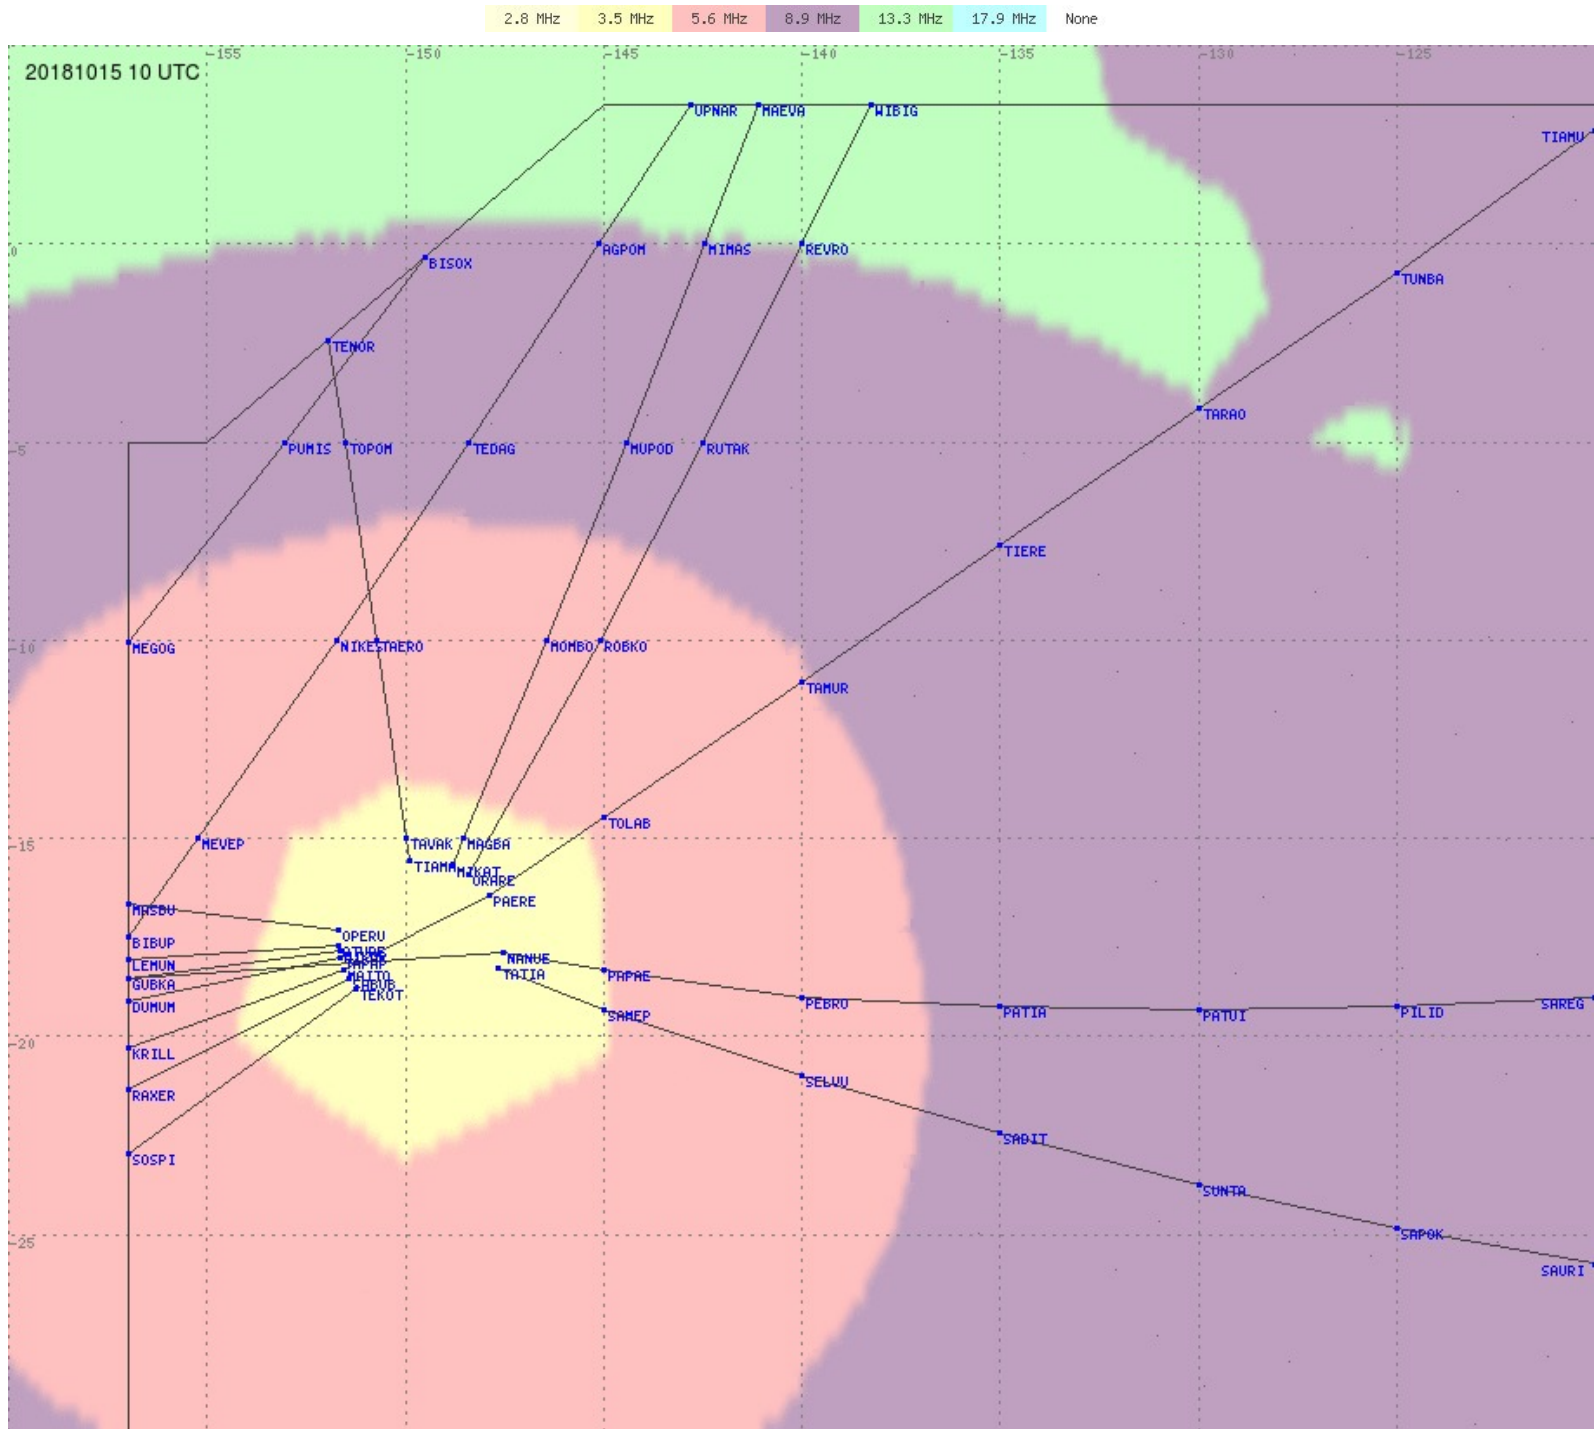

Tahiti FIR - HF Propag - 20181015