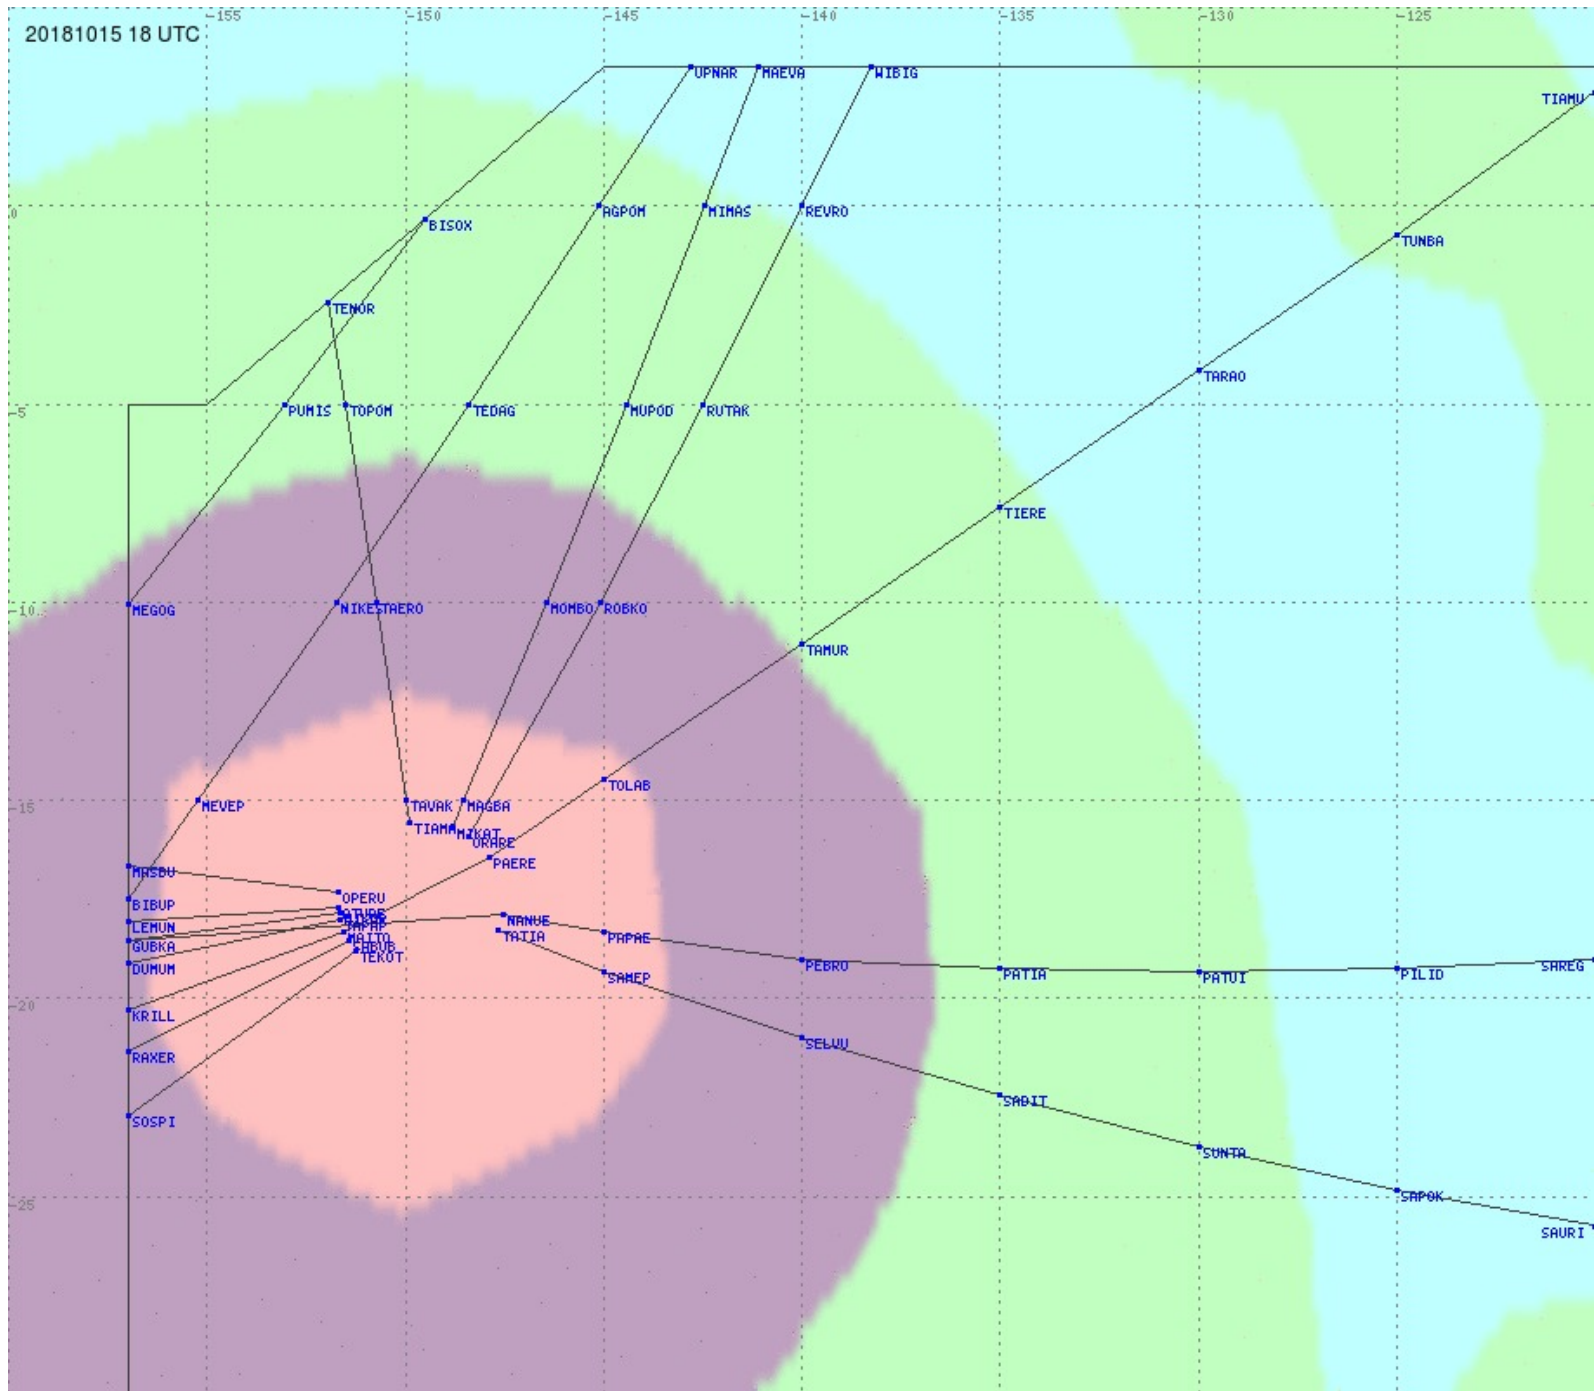

Tahiti FIR - HF Propag - 20181015

2.8 MHz 3.5 MHz 5.6 MHz 8.9 MHz 13.3 MHz 17.9 MHz None