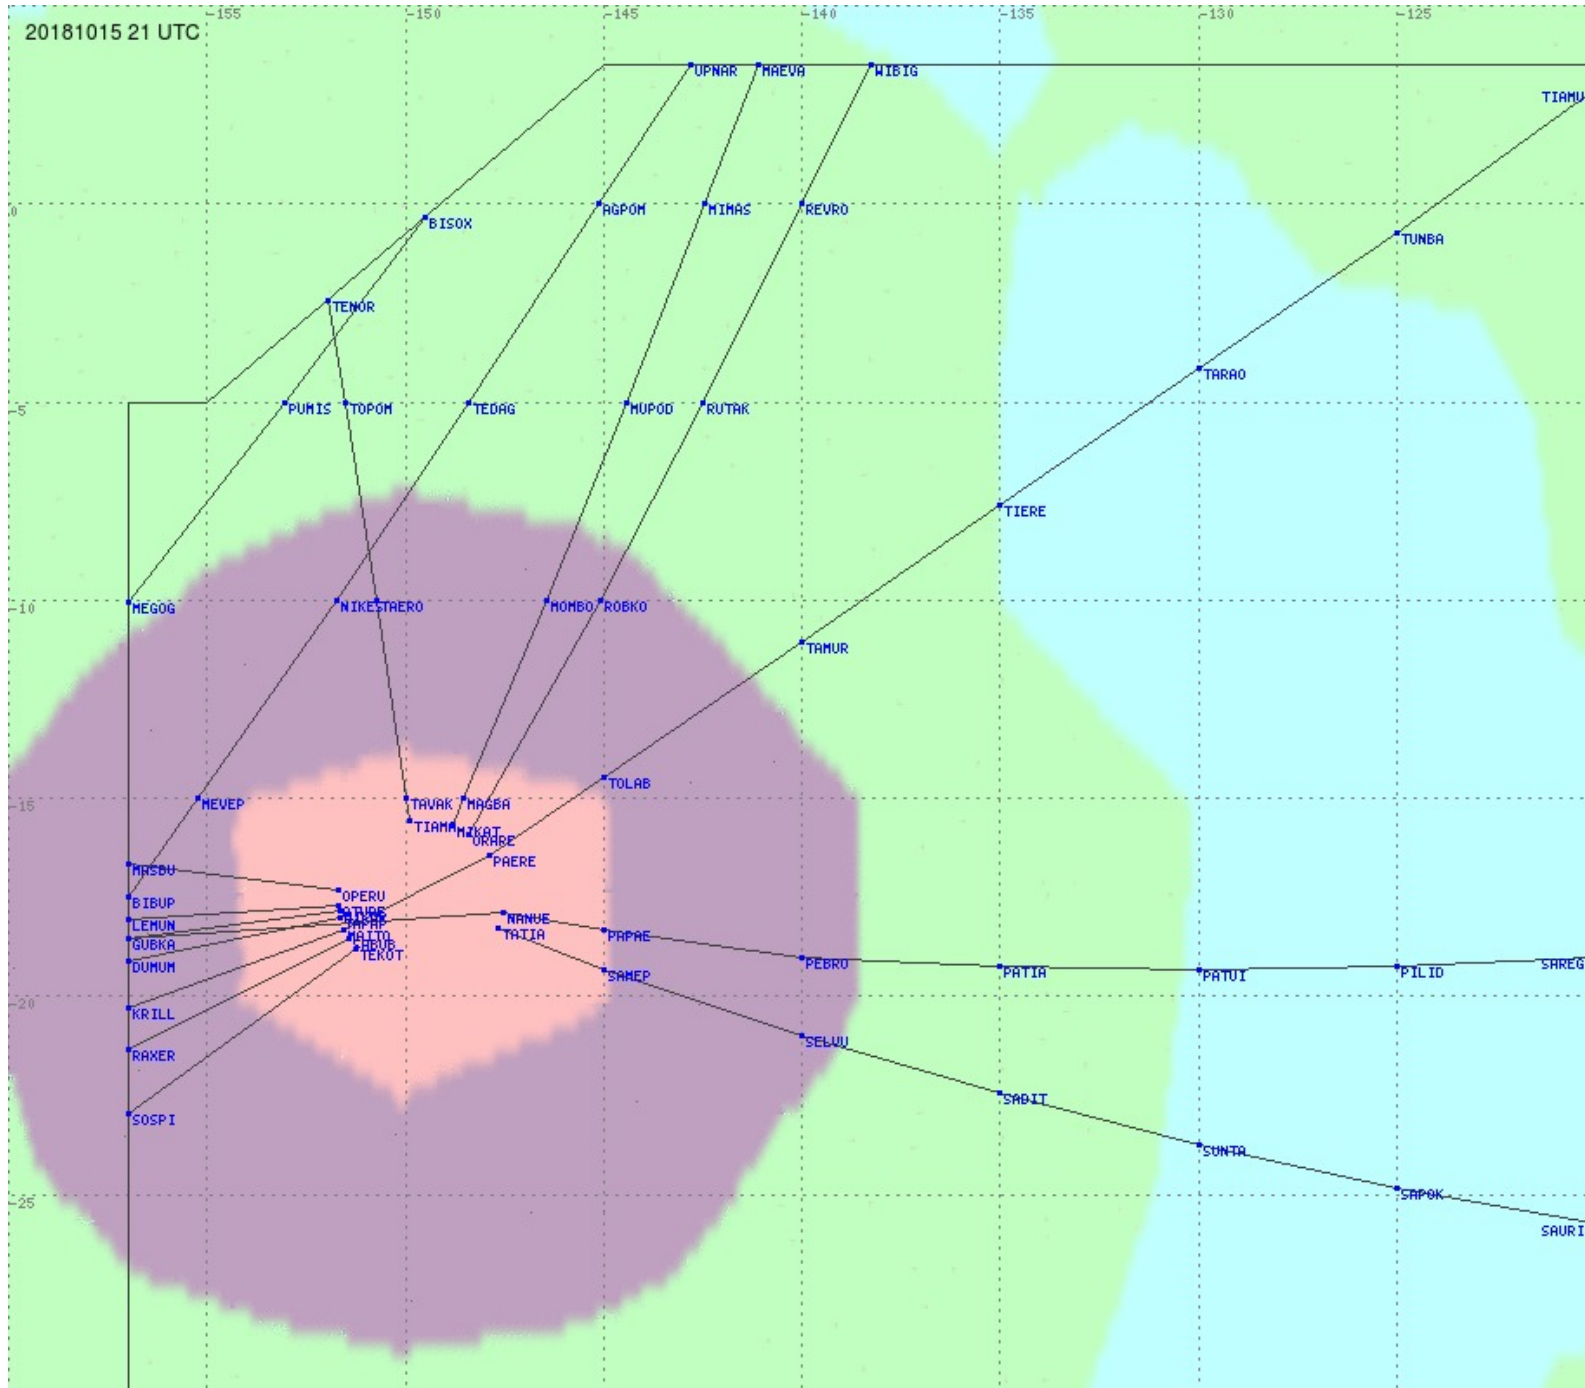

Tahiti FIR - HF Propag - 20181015

2.8 MHz 3.5 MHz 5.6 MHz 8.9 MHz 13.3 MHz 17.9 MHz None