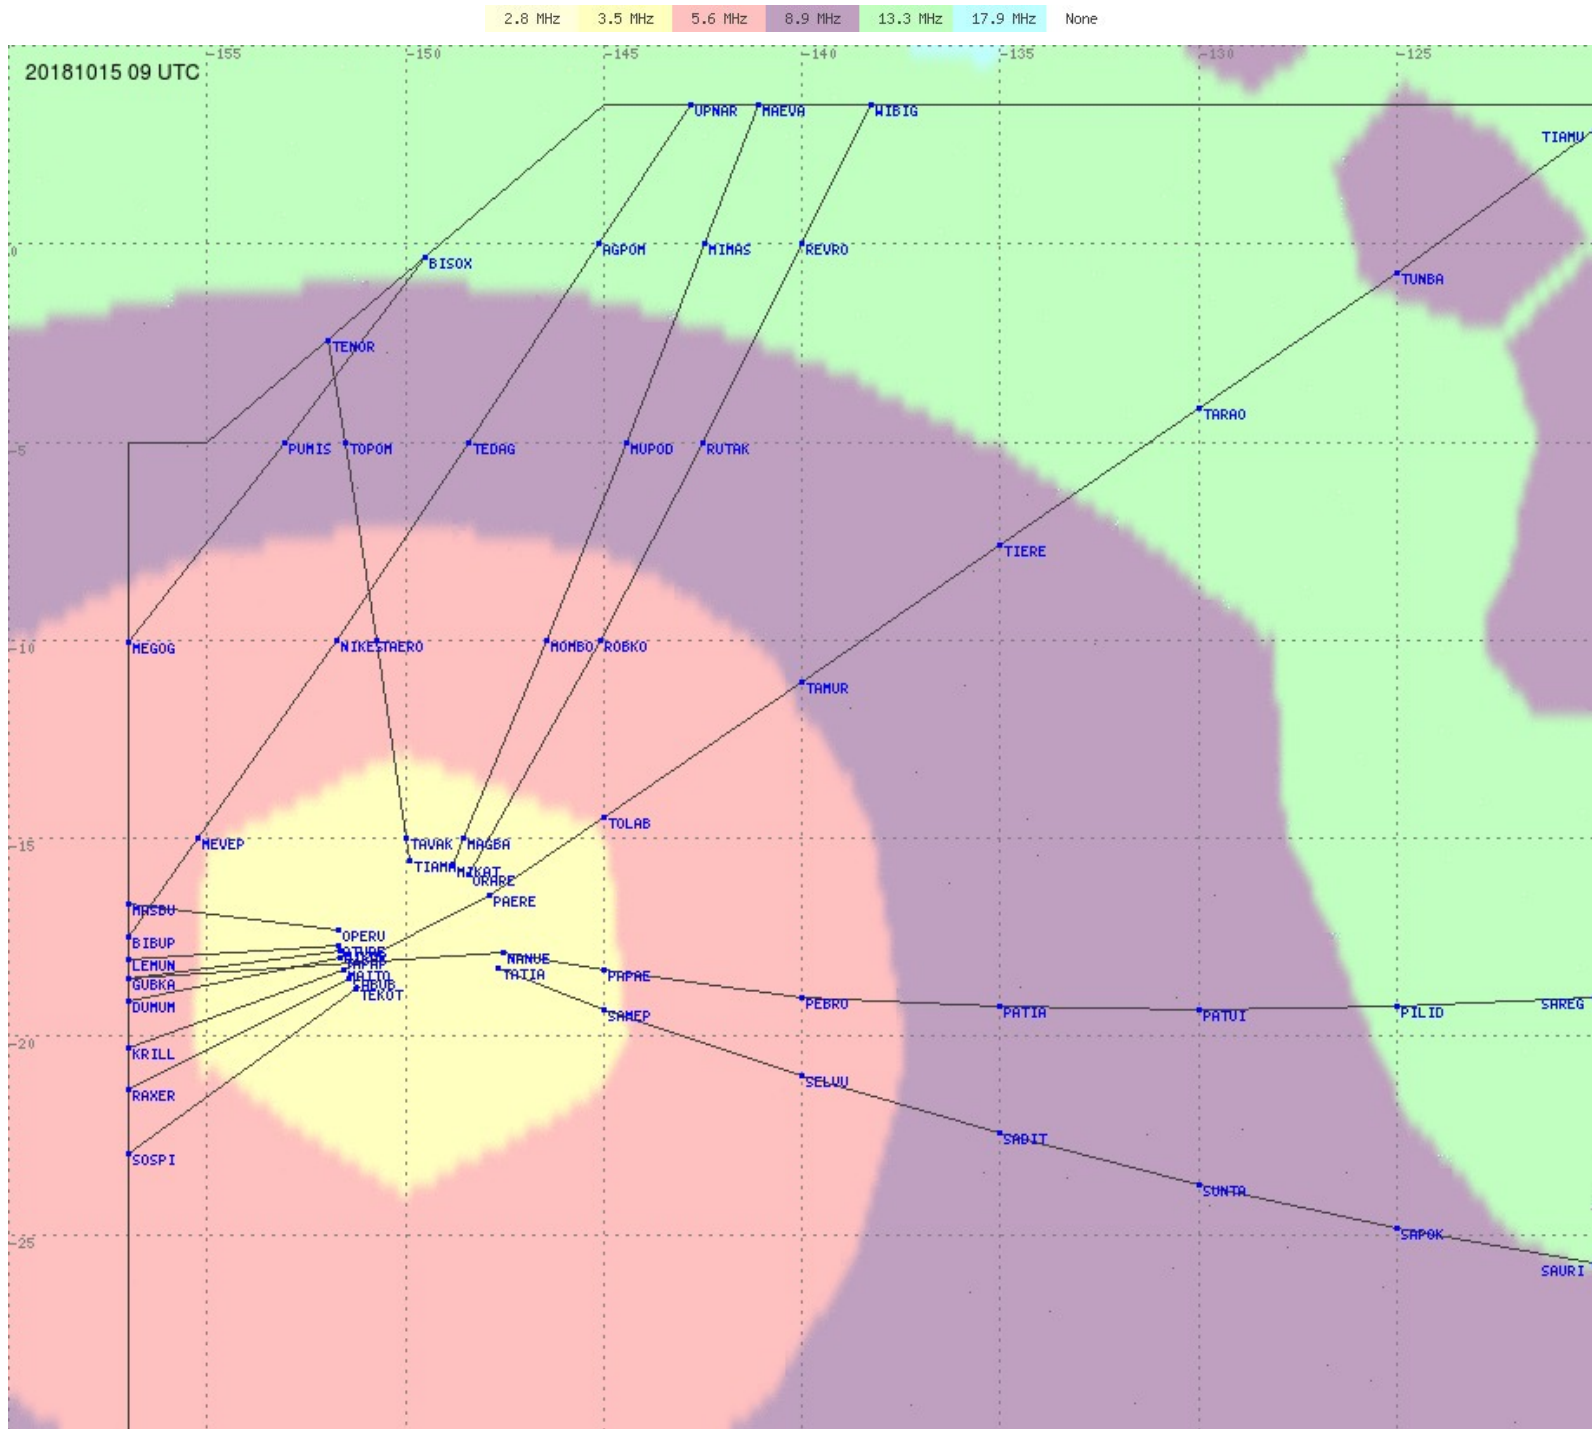

Tahiti FIR - HF Propag - 20181015