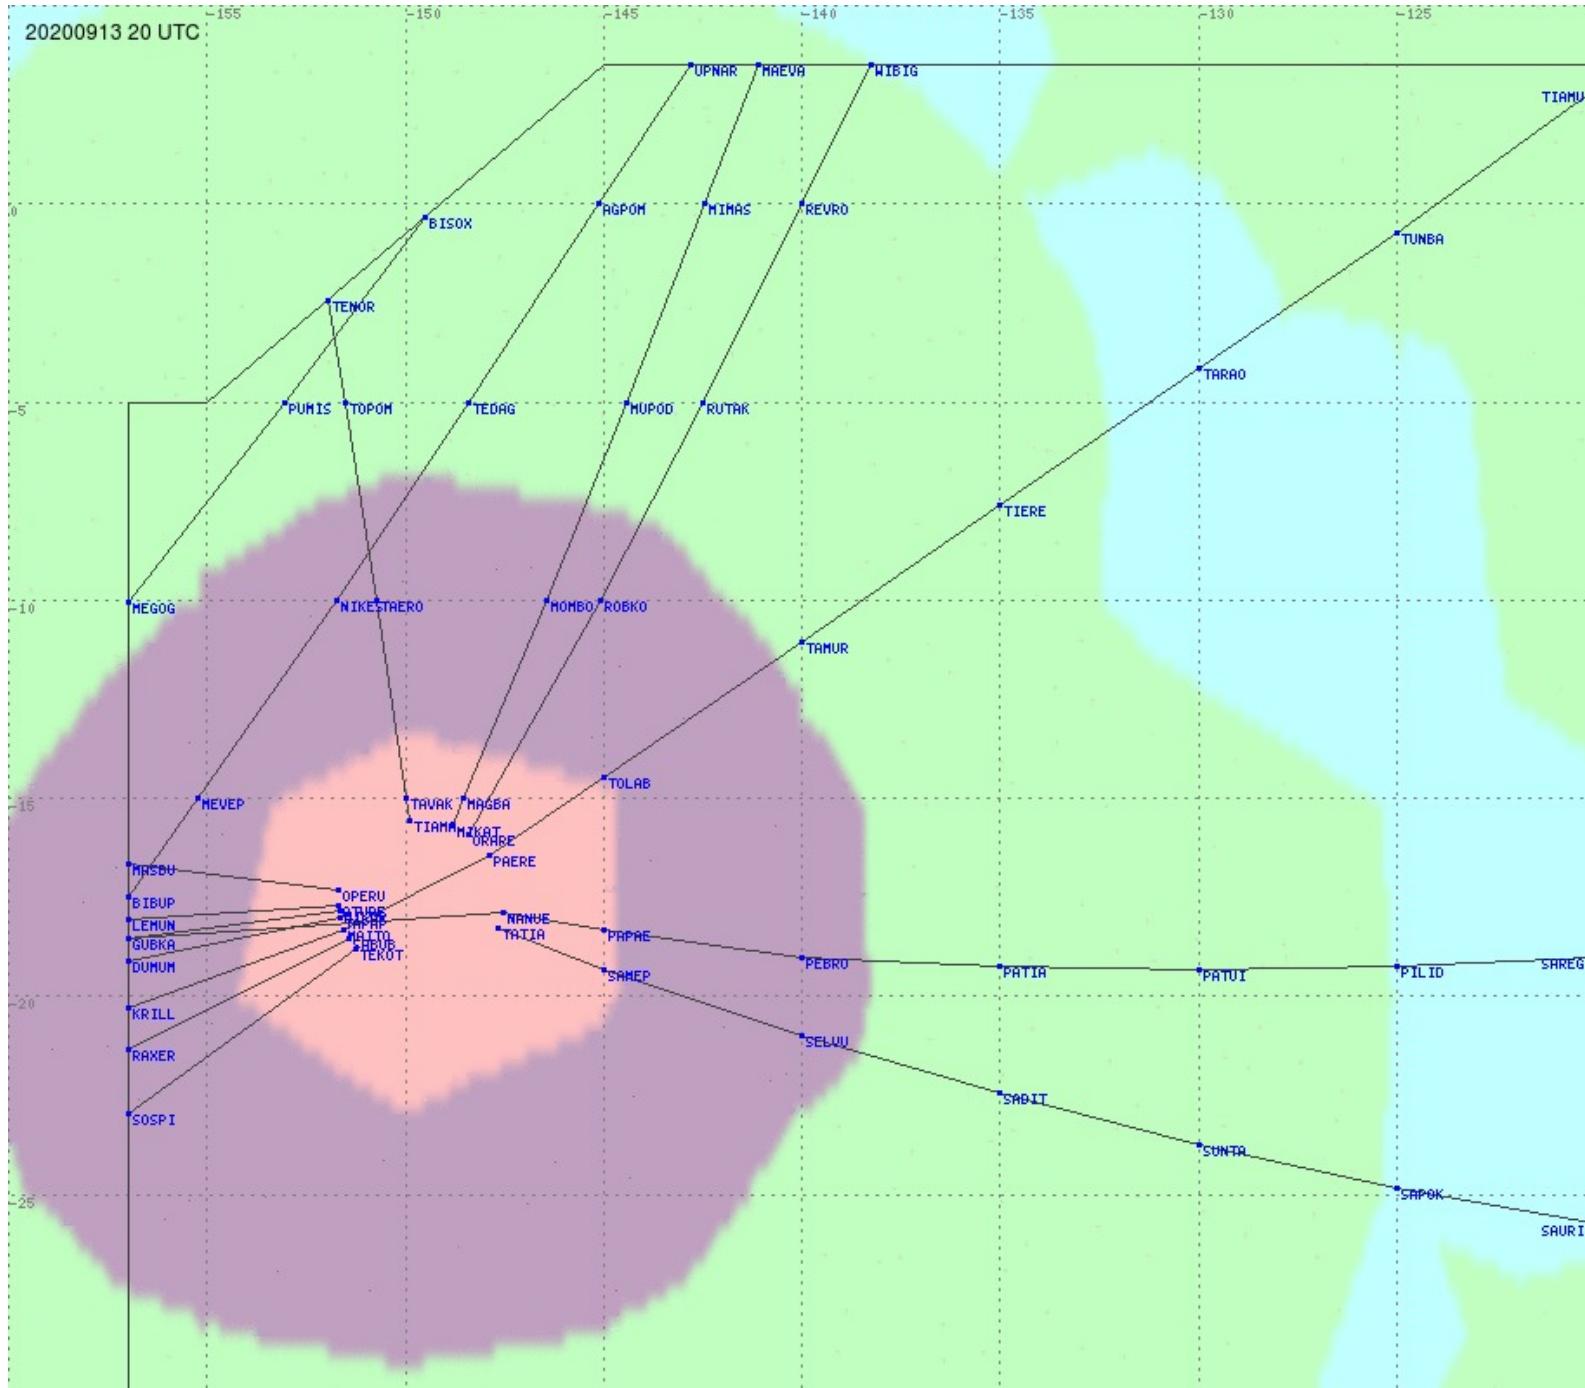

Tahiti FIR - HF Propag - 20200913

2.8 MHz 3.5 MHz 5.6 MHz 8.9 MHz 13.3 MHz 17.9 MHz None

Tahiti FIR - HF Propag - 20200913

2.8 MHz 3.5 MHz 5.6 MHz 8.9 MHz 13.3 MHz 17.9 MHz None

Tahiti FIR - HF Propag - 20200913

Tahiti FIR - HF Propag - 20200913

2.8 MHz
3.5 MHz
5.6 MHz
8.9 MHz
13.3 MHz
17.9 MHz
None

Tahiti FIR - HF Propag - 20200913

Tahiti FIR - HF Propag - 20200913

Tahiti FIR - HF Propag - 20200913

Tahiti FIR - HF Propag - 20200913

2.8 MHz 3.5 MHz 5.6 MHz 8.9 MHz 13.3 MHz 17.9 MHz None

Tahiti FIR - HF Propag - 20200913

2.8 MHz 3.5 MHz 5.6 MHz 8.9 MHz 13.3 MHz 17.9 MHz None

Tahiti FIR - HF Propag - 20200913

2.8 MHz 3.5 MHz 5.6 MHz 8.9 MHz 13.3 MHz 17.9 MHz None