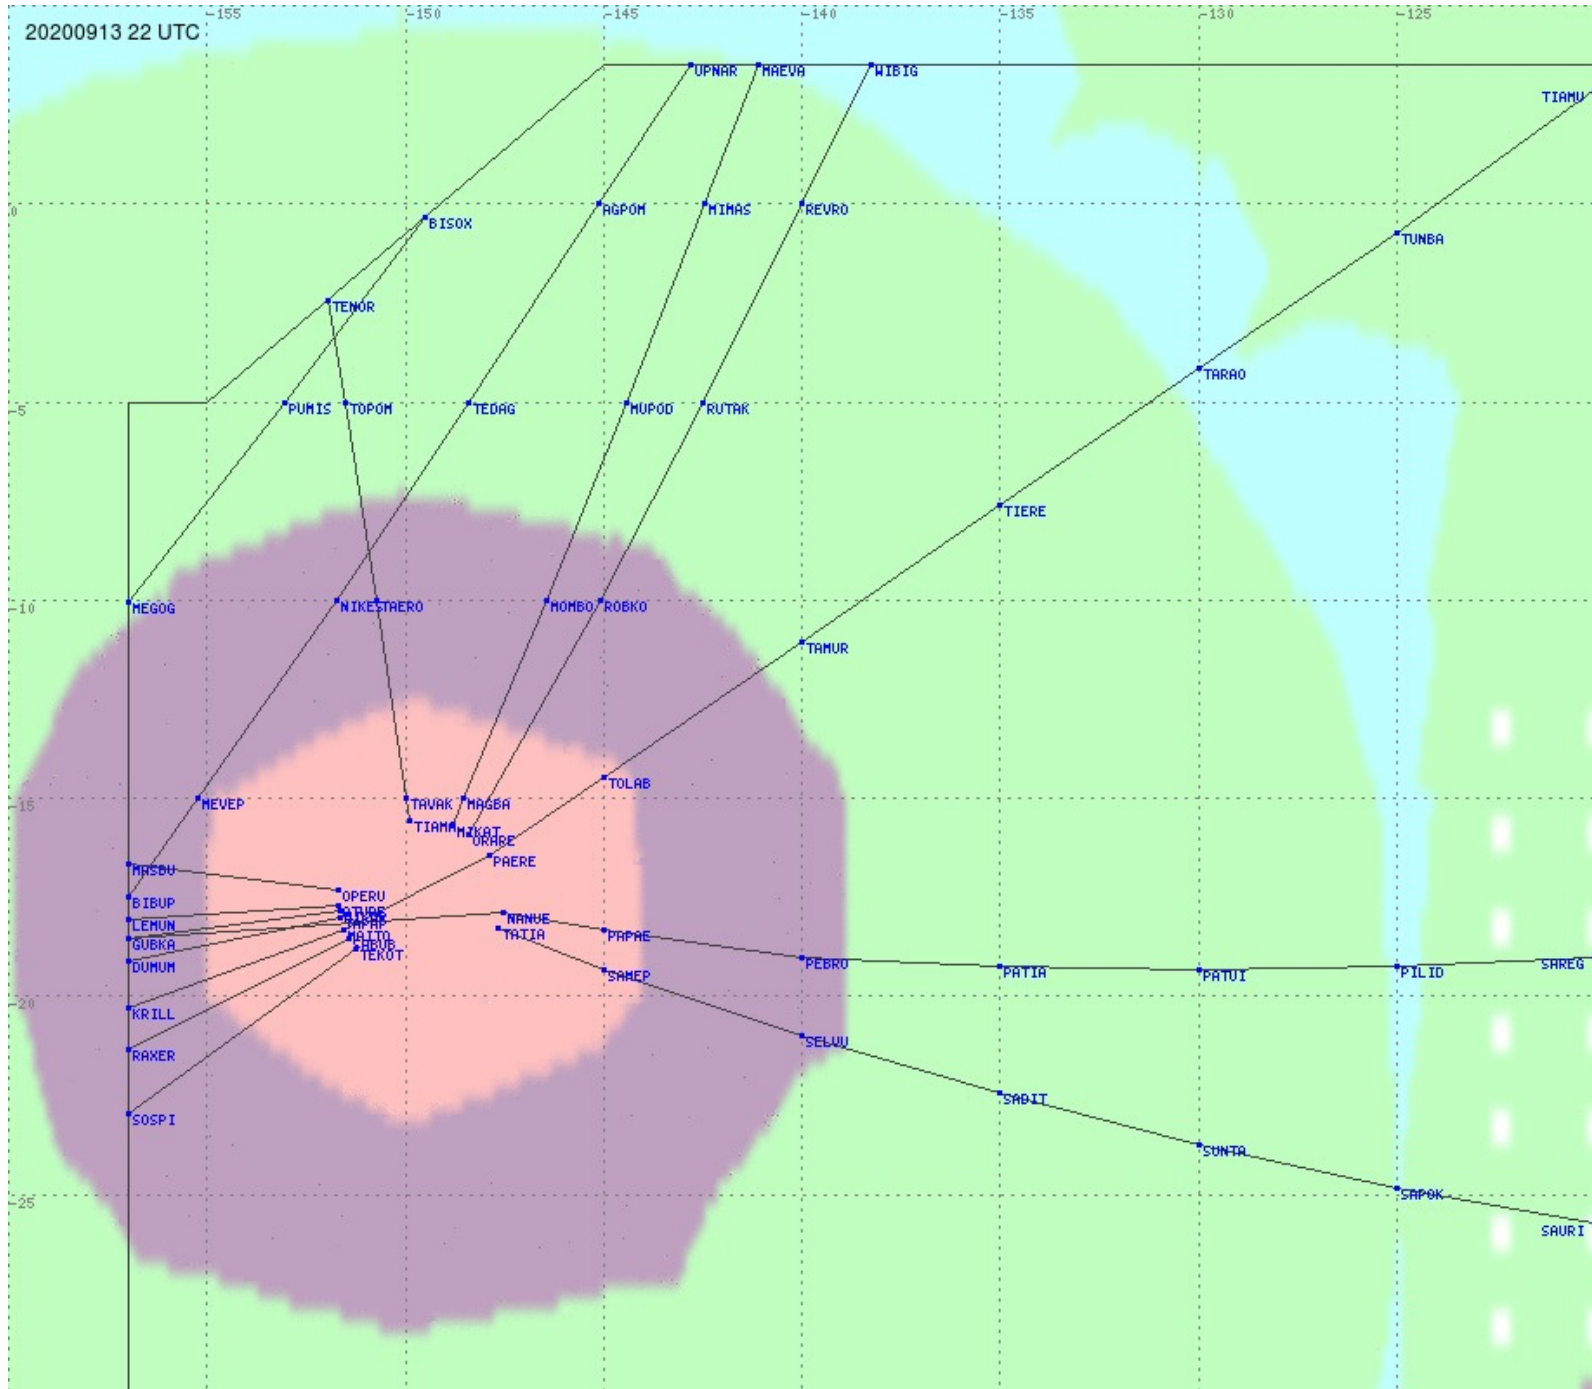

Tahiti FIR - HF Propag - 20200913

2.8 MHz
3.5 MHz
5.6 MHz
8.9 MHz
13.3 MHz
17.9 MHz
None

Tahiti FIR - HF Propag - 20200913

Tahiti FIR - HF Propag - 20200913

Tahiti FIR - HF Propag - 20200913

Tahiti FIR - HF Propag - 20200913

2.8 MHz 3.5 MHz 5.6 MHz 8.9 MHz 13.3 MHz 17.9 MHz None

Tahiti FIR - HF Propag - 20200913

2.8 MHz 3.5 MHz 5.6 MHz 8.9 MHz 13.3 MHz 17.9 MHz None

Tahiti FIR - HF Propag - 20200913

2.8 MHz 3.5 MHz 5.6 MHz 8.9 MHz 13.3 MHz 17.9 MHz None

Tahiti FIR - HF Propag - 20200913

2.8 MHz 3.5 MHz 5.6 MHz 8.9 MHz 13.3 MHz 17.9 MHz None

Tahiti FIR - HF Propag - 20200913

2.8 MHz 3.5 MHz 5.6 MHz 8.9 MHz 13.3 MHz 17.9 MHz None

Tahiti FIR - HF Propag - 20200913