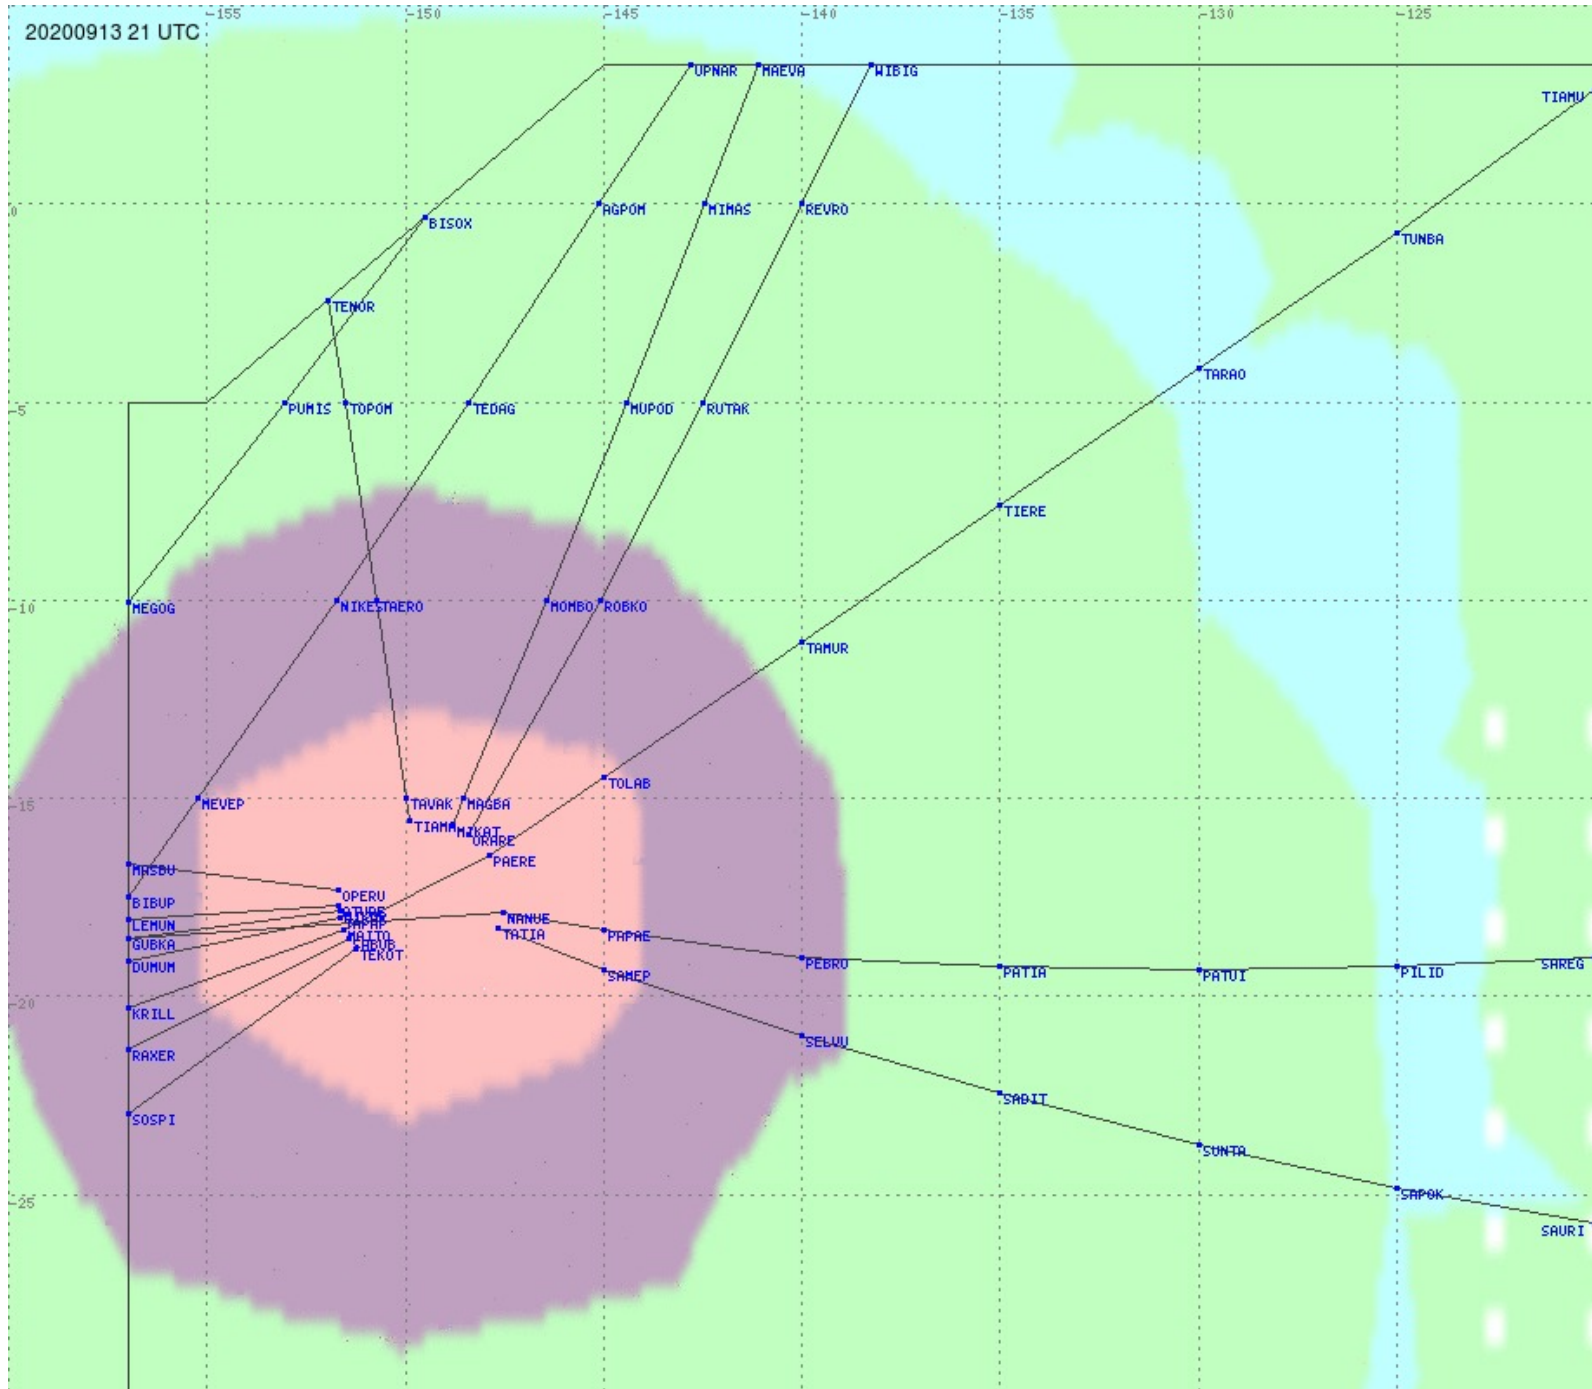

Tahiti FIR - HF Propag - 20200913

2.8 MHz
3.5 MHz
5.6 MHz
8.9 MHz
13.3 MHz
17.9 MHz
None

Tahiti FIR - HF Propag - 20200913

Tahiti FIR - HF Propag - 20200913

Tahiti FIR - HF Propag - 20200913

Tahiti FIR - HF Propag - 20200913

2.8 MHz 3.5 MHz 5.6 MHz 8.9 MHz 13.3 MHz 17.9 MHz None

Tahiti FIR - HF Propag - 20200913

2.8 MHz 3.5 MHz 5.6 MHz 8.9 MHz 13.3 MHz 17.9 MHz None

Tahiti FIR - HF Propag - 20200913

2.8 MHz 3.5 MHz 5.6 MHz 8.9 MHz 13.3 MHz 17.9 MHz None

Tahiti FIR - HF Propag - 20200913

2.8 MHz 3.5 MHz 5.6 MHz 8.9 MHz 13.3 MHz 17.9 MHz None

Tahiti FIR - HF Propag - 20200913

2.8 MHz 3.5 MHz 5.6 MHz 8.9 MHz 13.3 MHz 17.9 MHz None

Tahiti FIR - HF Propag - 20200913