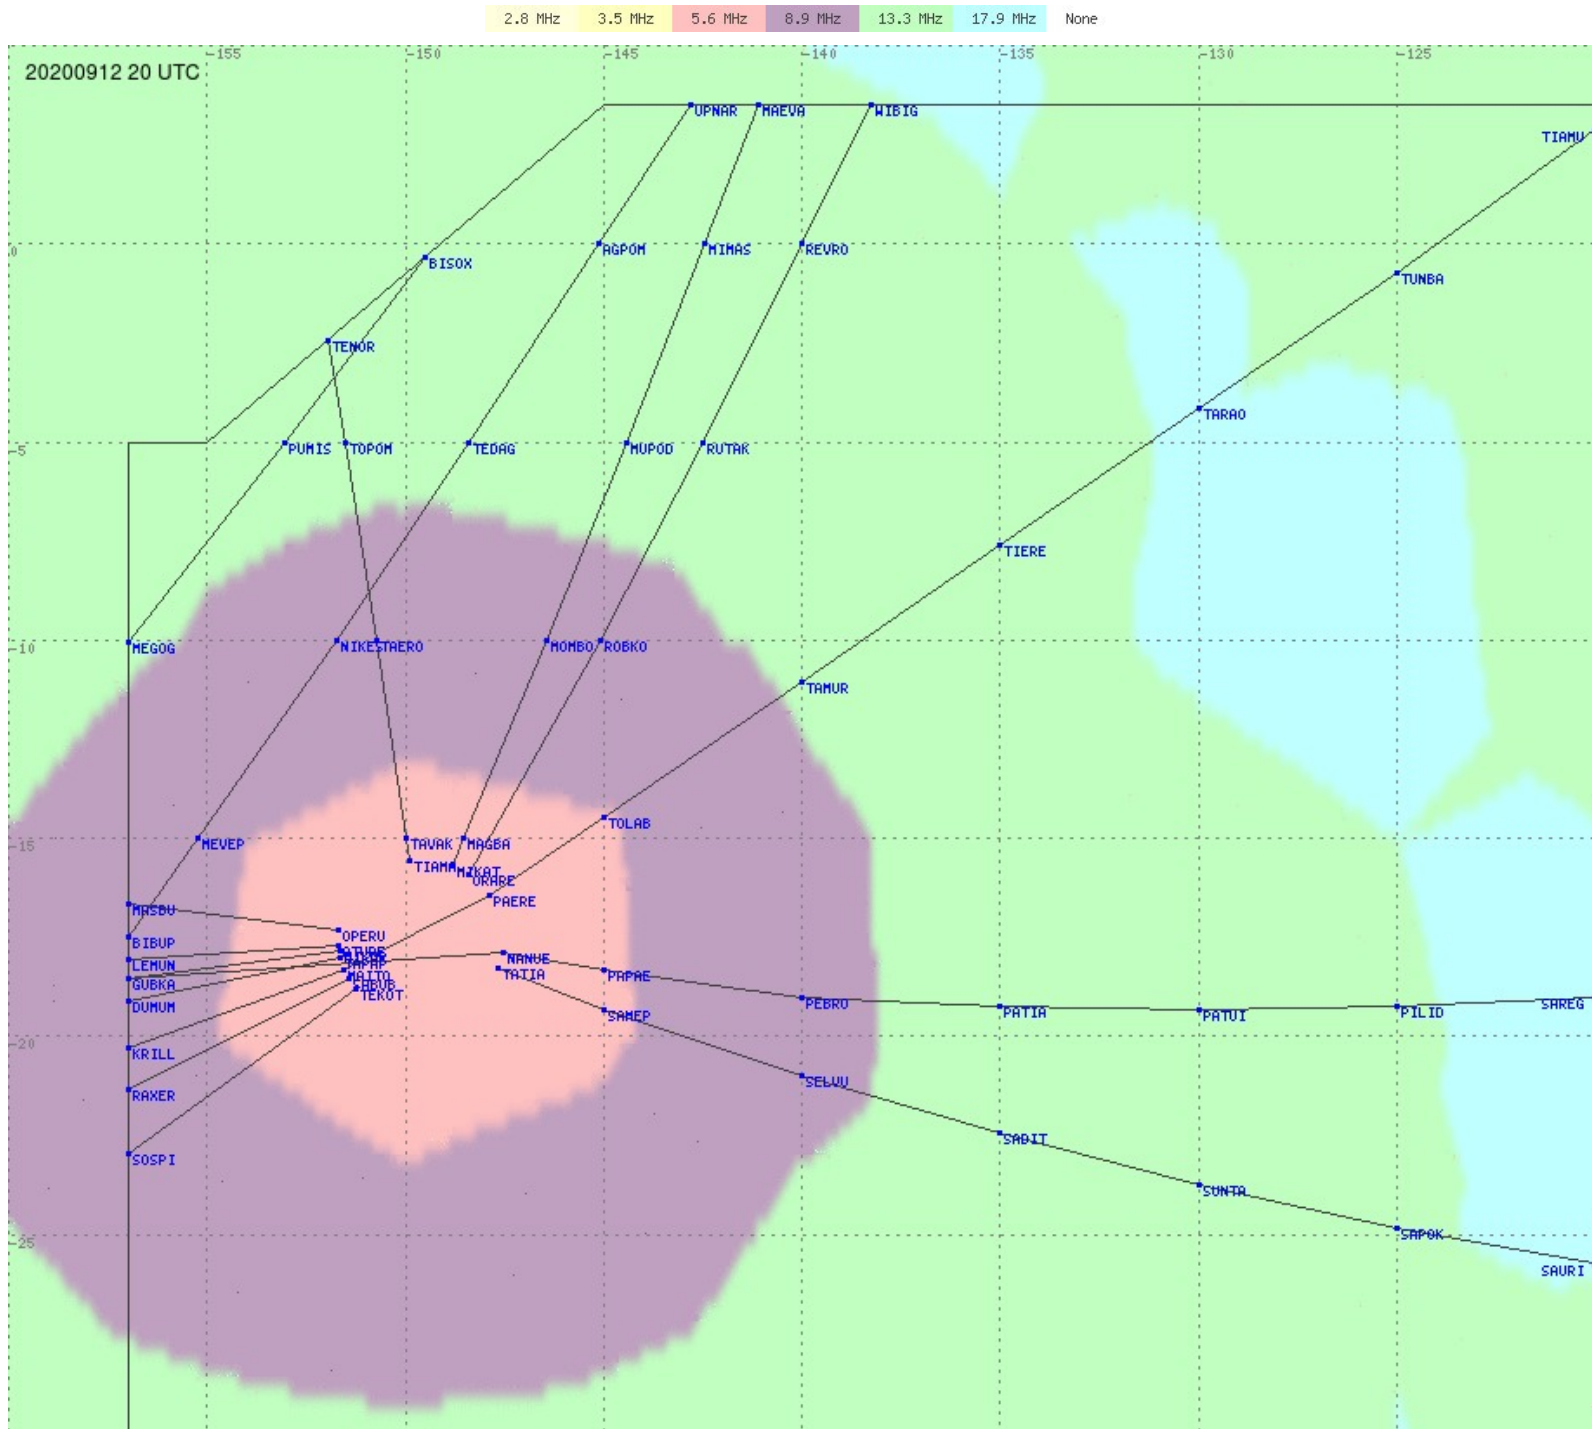

Tahiti FIR - HF Propag - 20200912