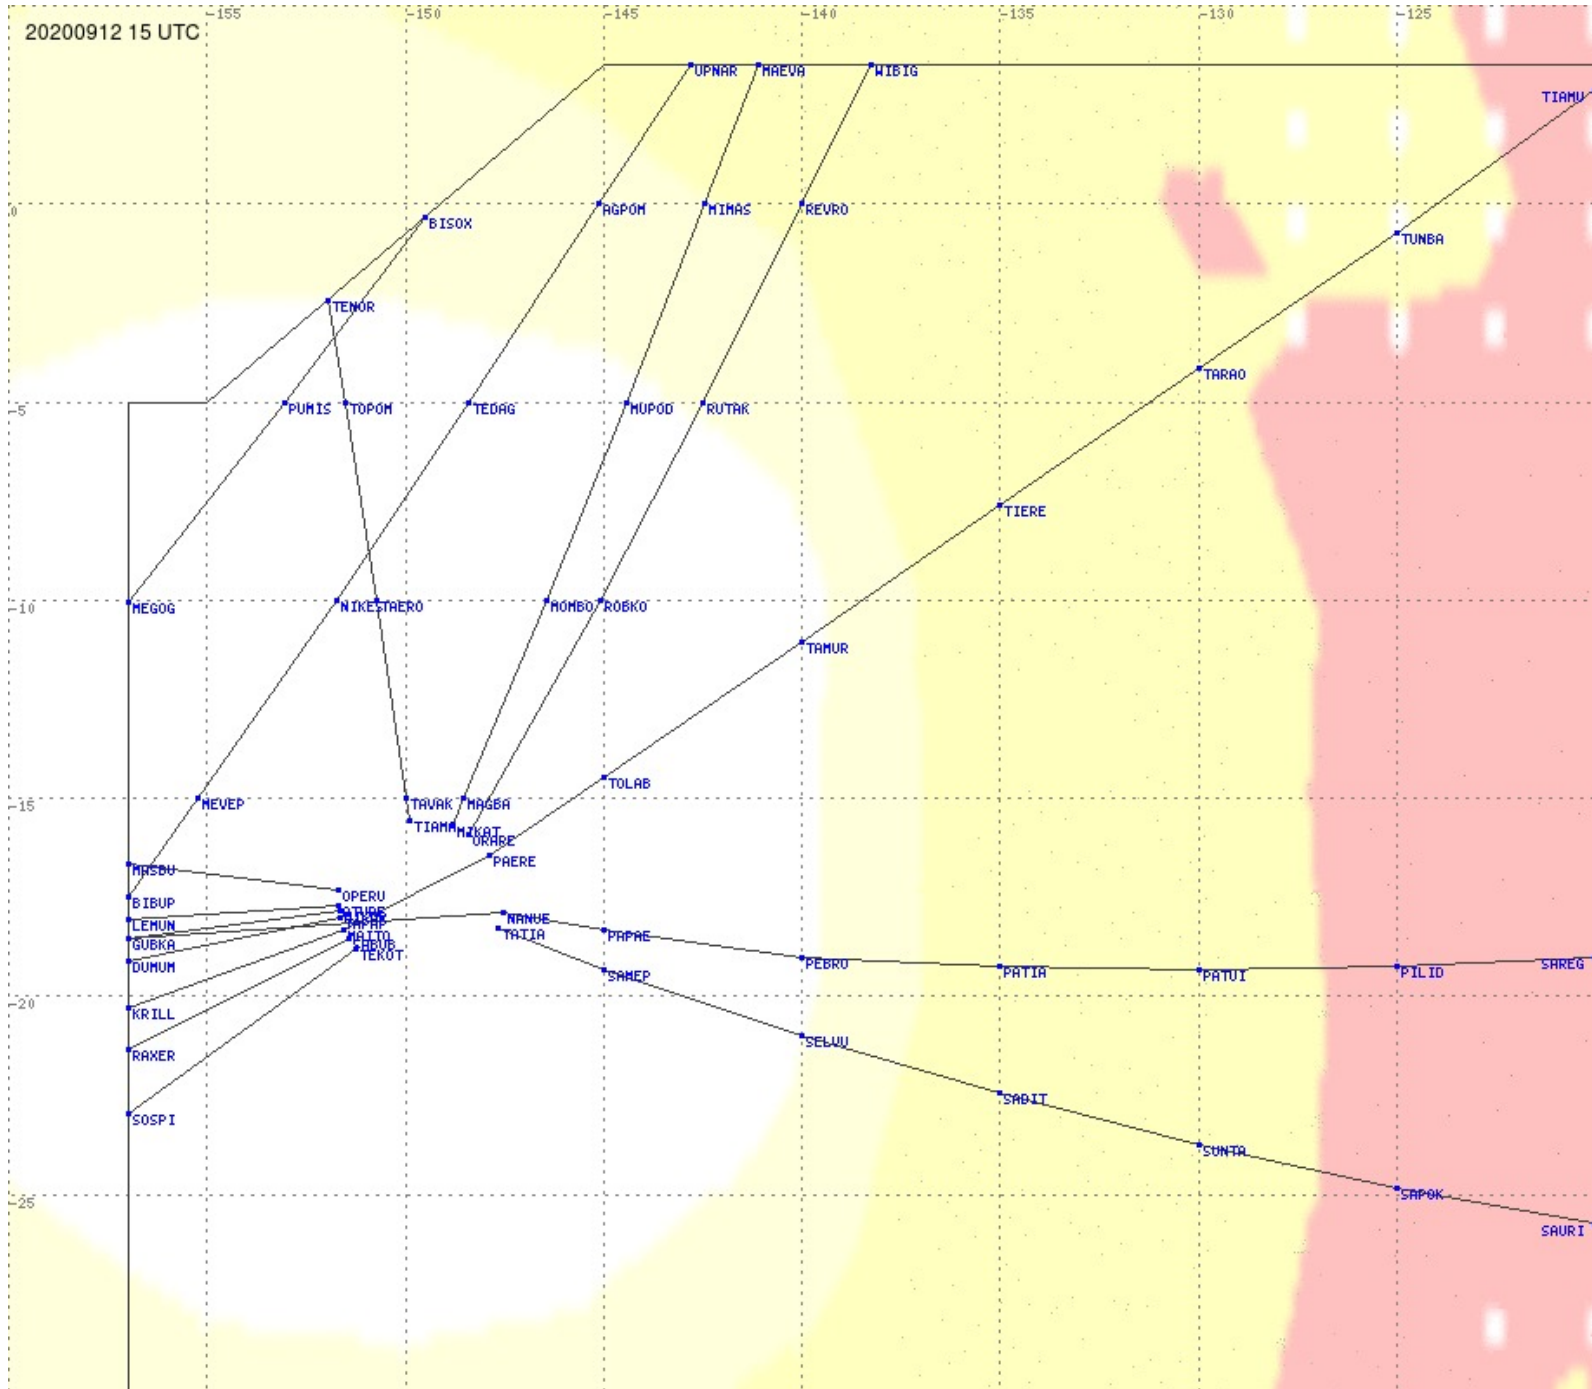

Tahiti FIR - HF Propag - 20200912

2.8 MHz 3.5 MHz 5.6 MHz 8.9 MHz 13.3 MHz 17.9 MHz None