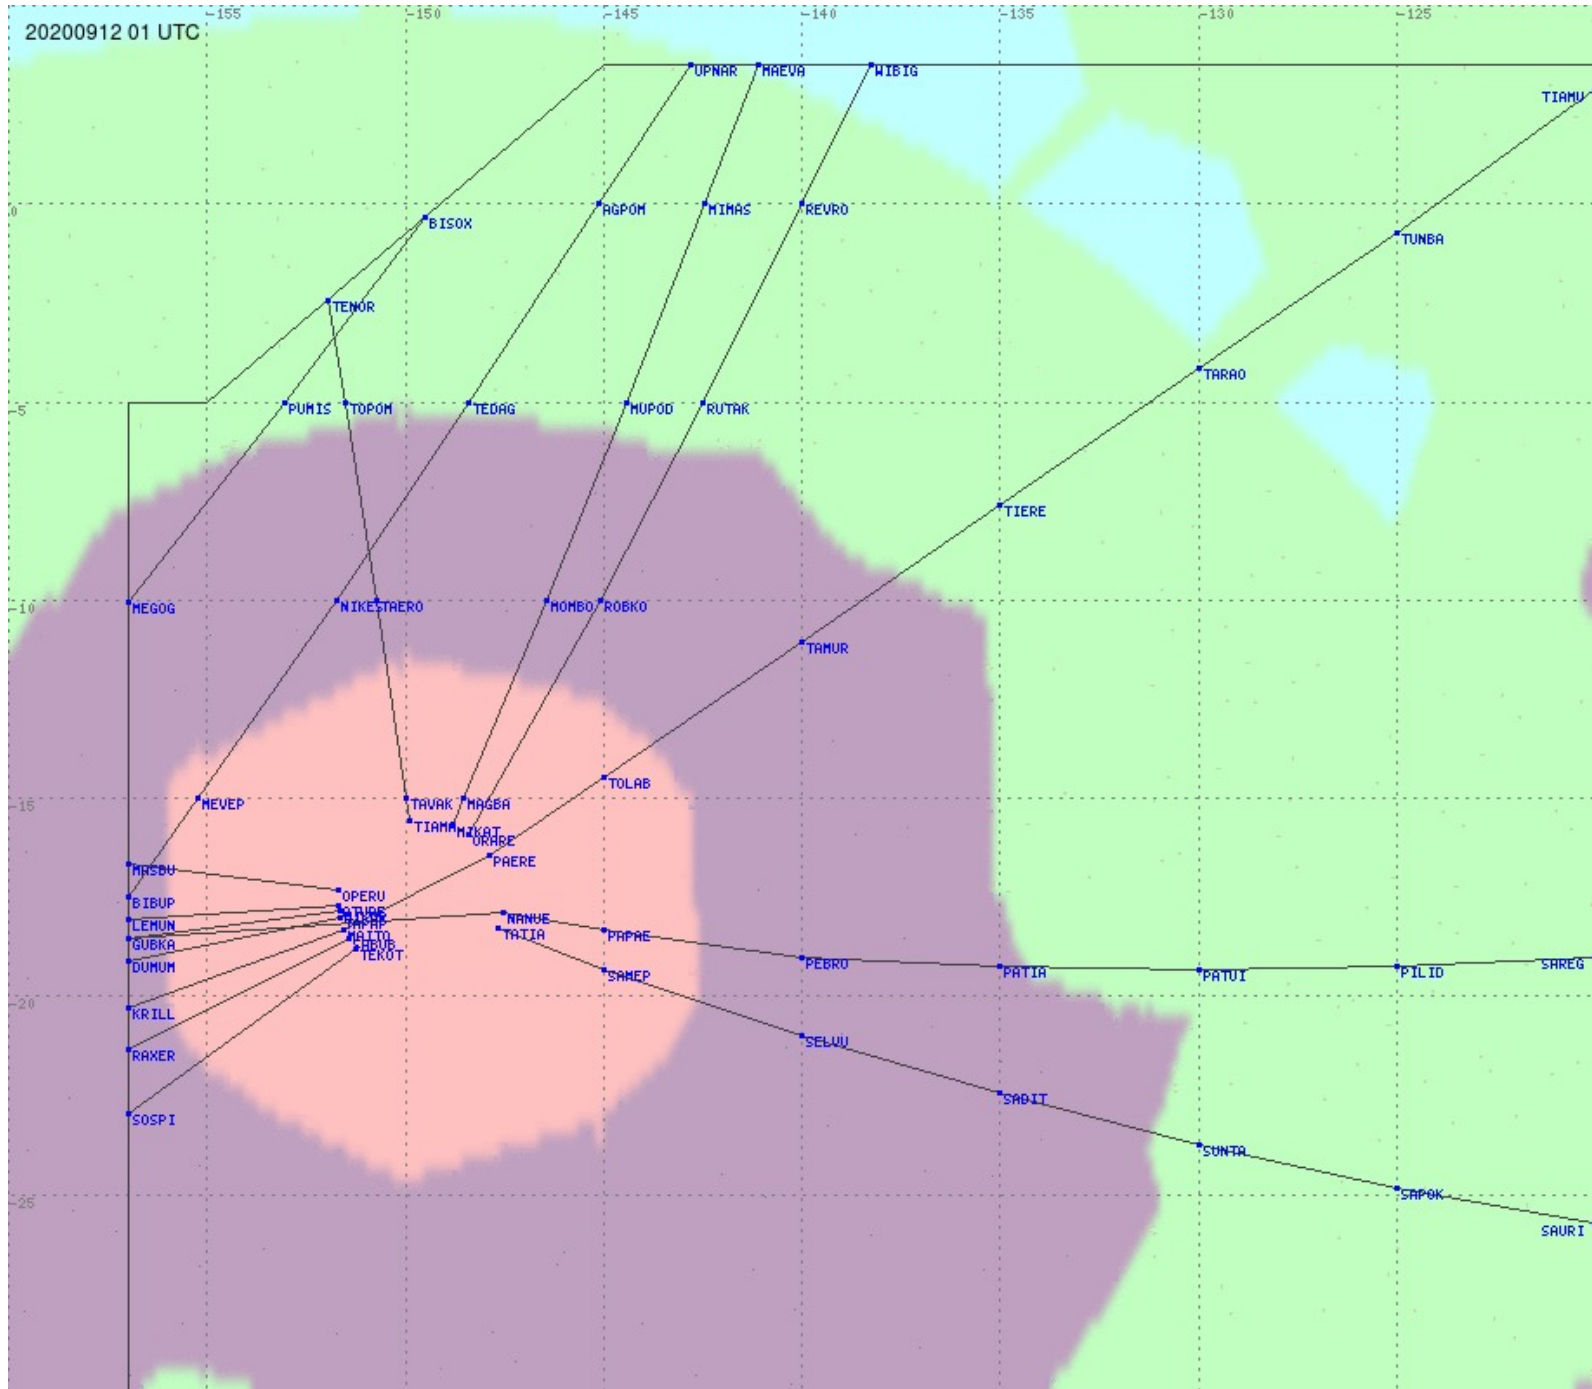

# Tahiti FIR - HF Propag - 20200912

2.8 MHz 3.5 MHz 5.6 MHz 8.9 MHz 13.3 MHz 17.9 MHz None