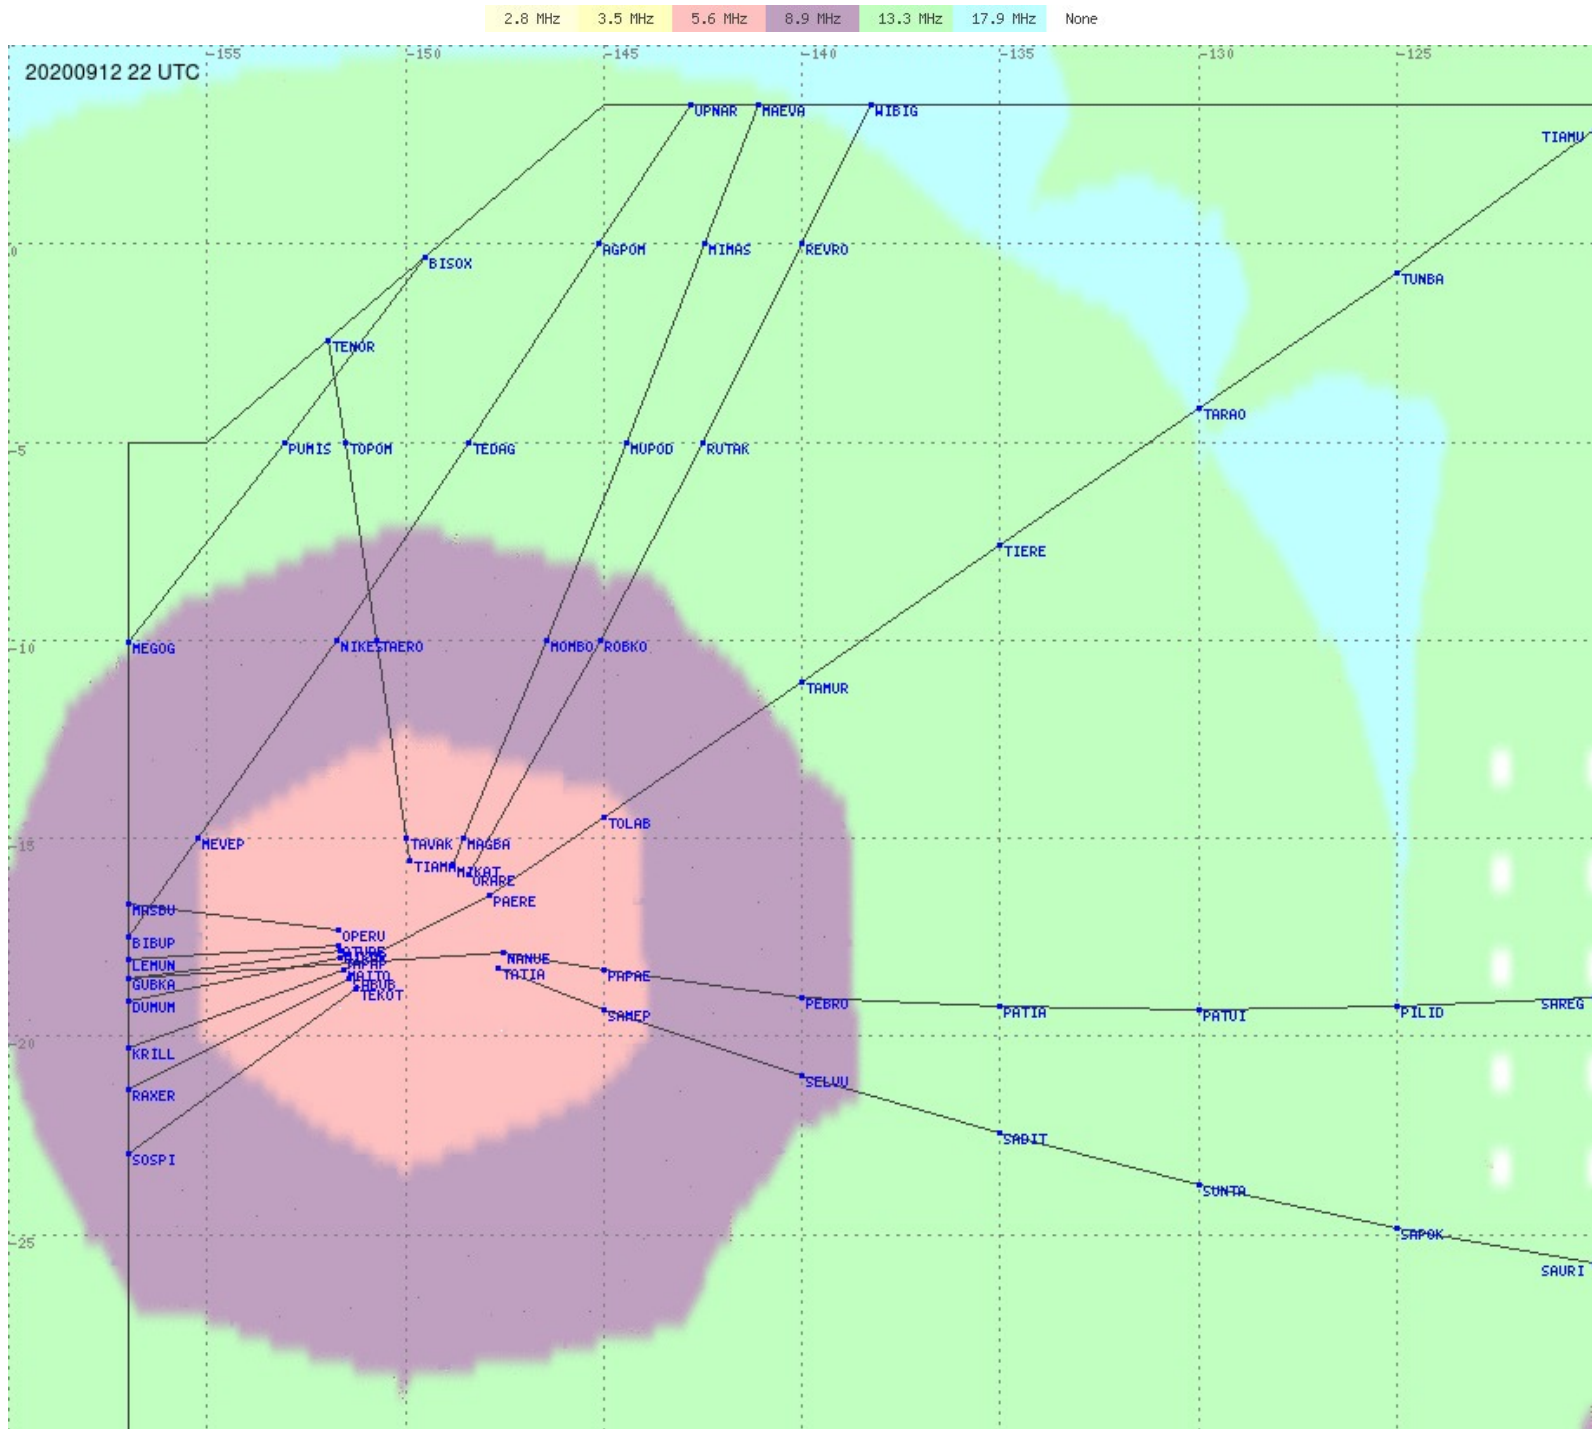

Tahiti FIR - HF Propag - 20200912