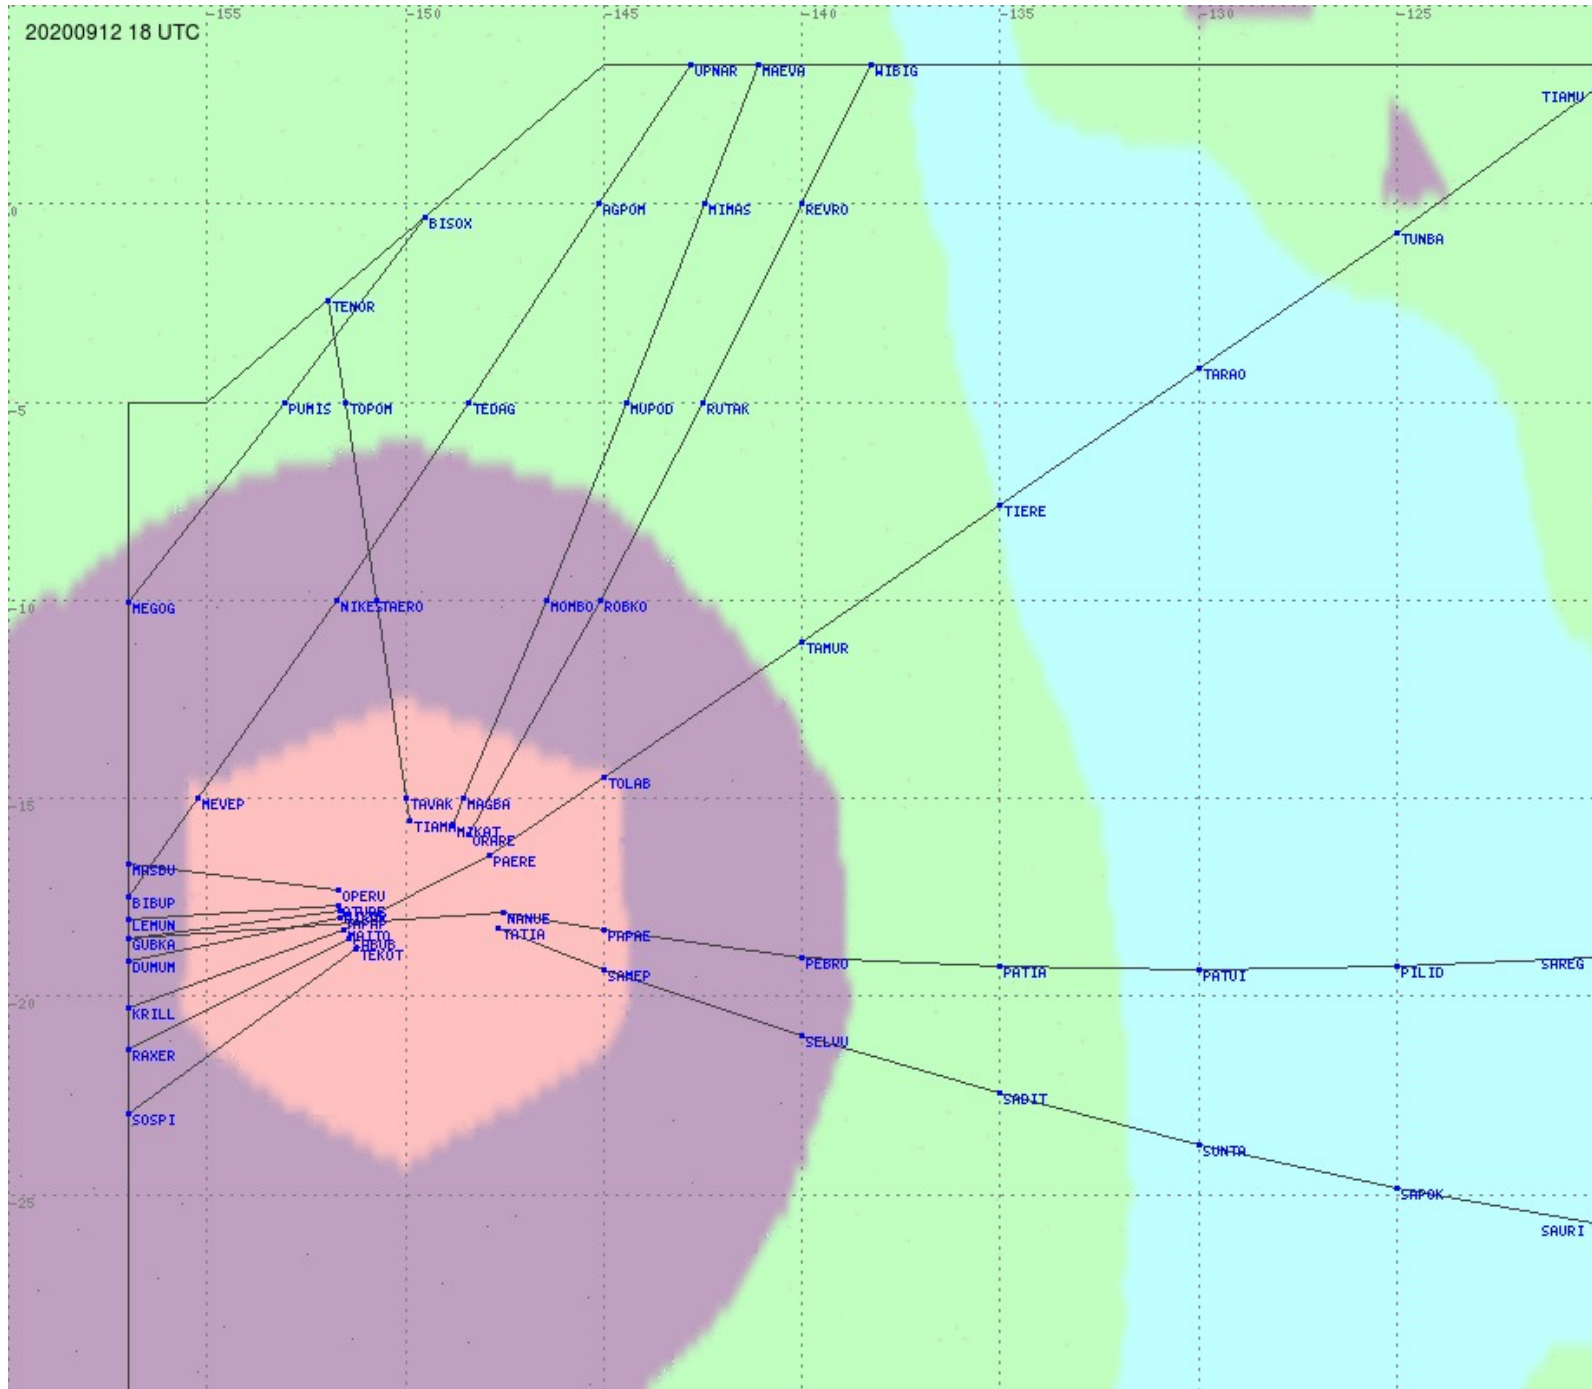

Tahiti FIR - HF Propag - 20200912

2.8 MHz 3.5 MHz 5.6 MHz 8.9 MHz 13.3 MHz 17.9 MHz None