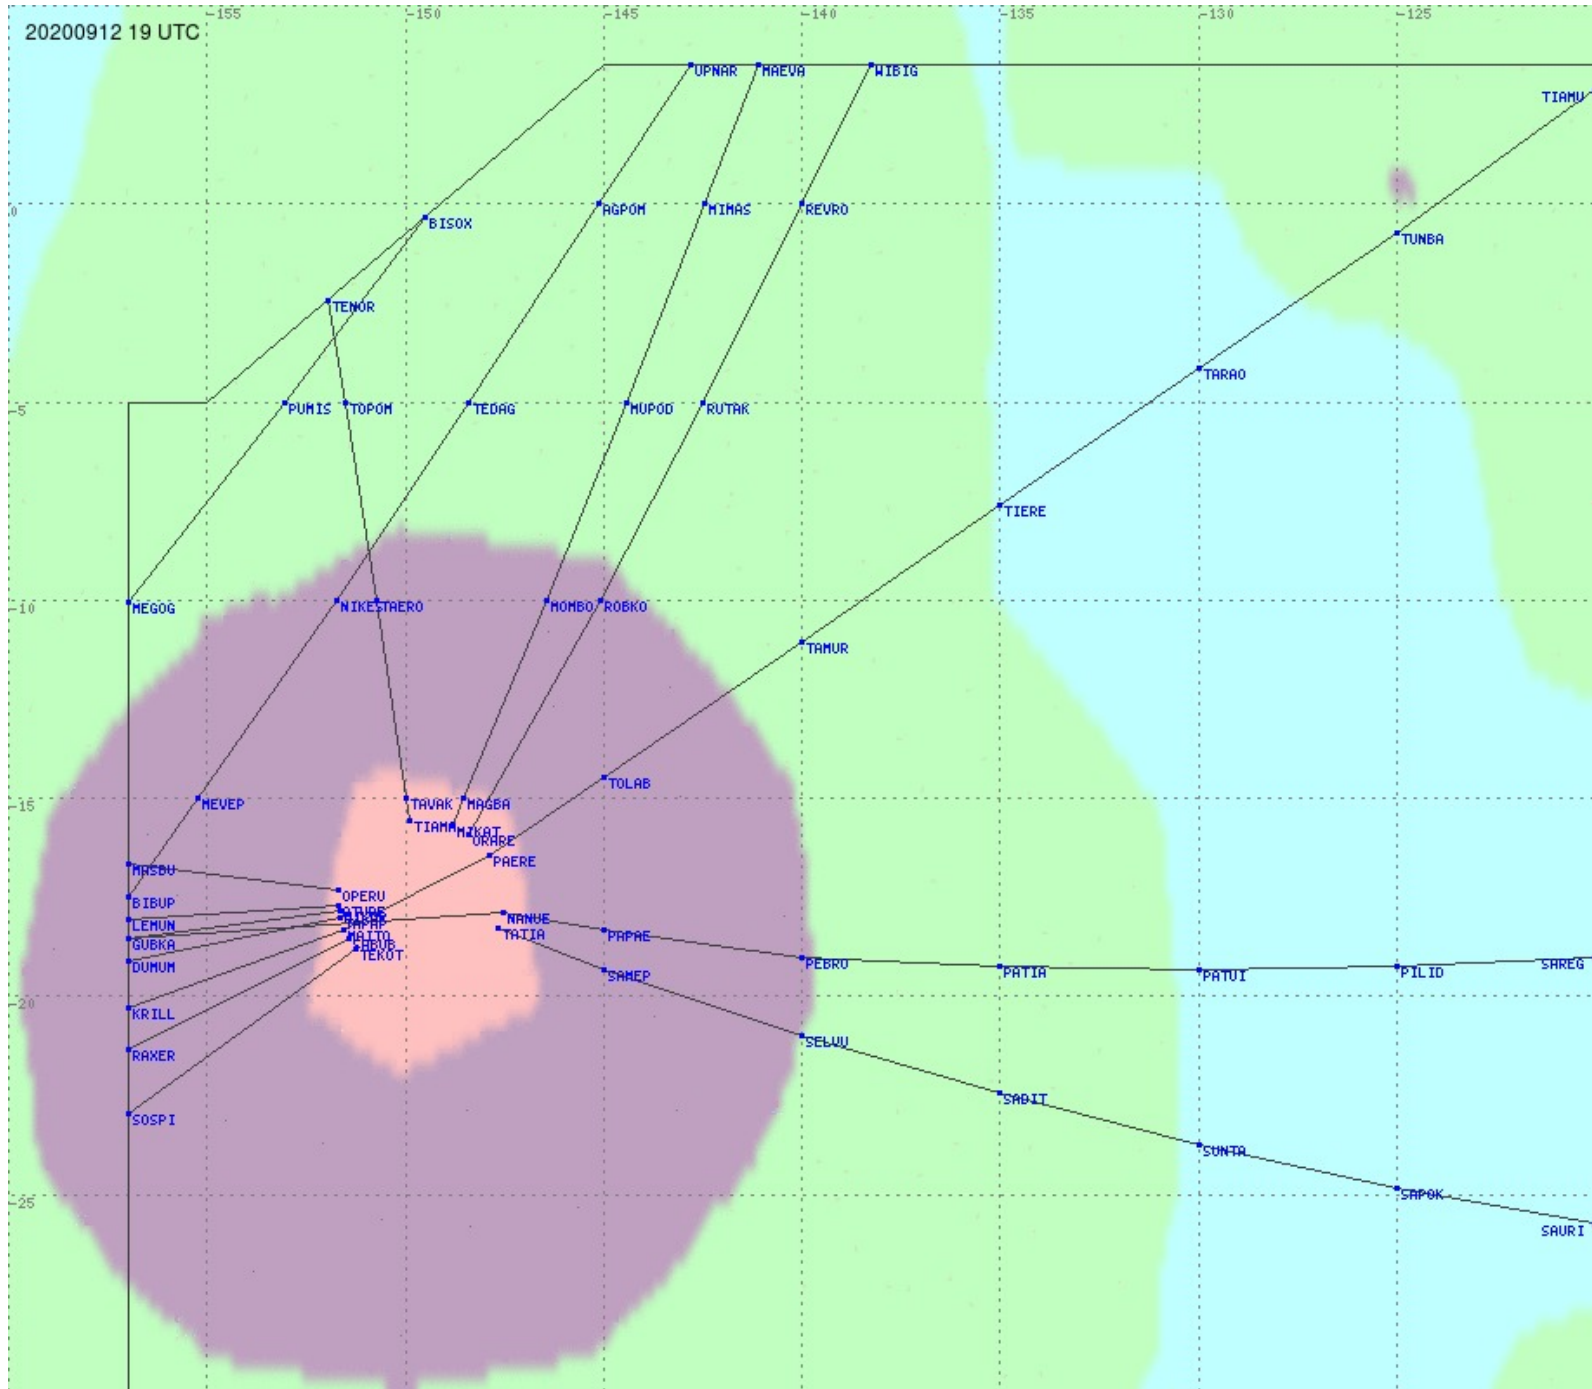

Tahiti FIR - HF Propag - 20200912

2.8 MHz 3.5 MHz 5.6 MHz 8.9 MHz 13.3 MHz 17.9 MHz None