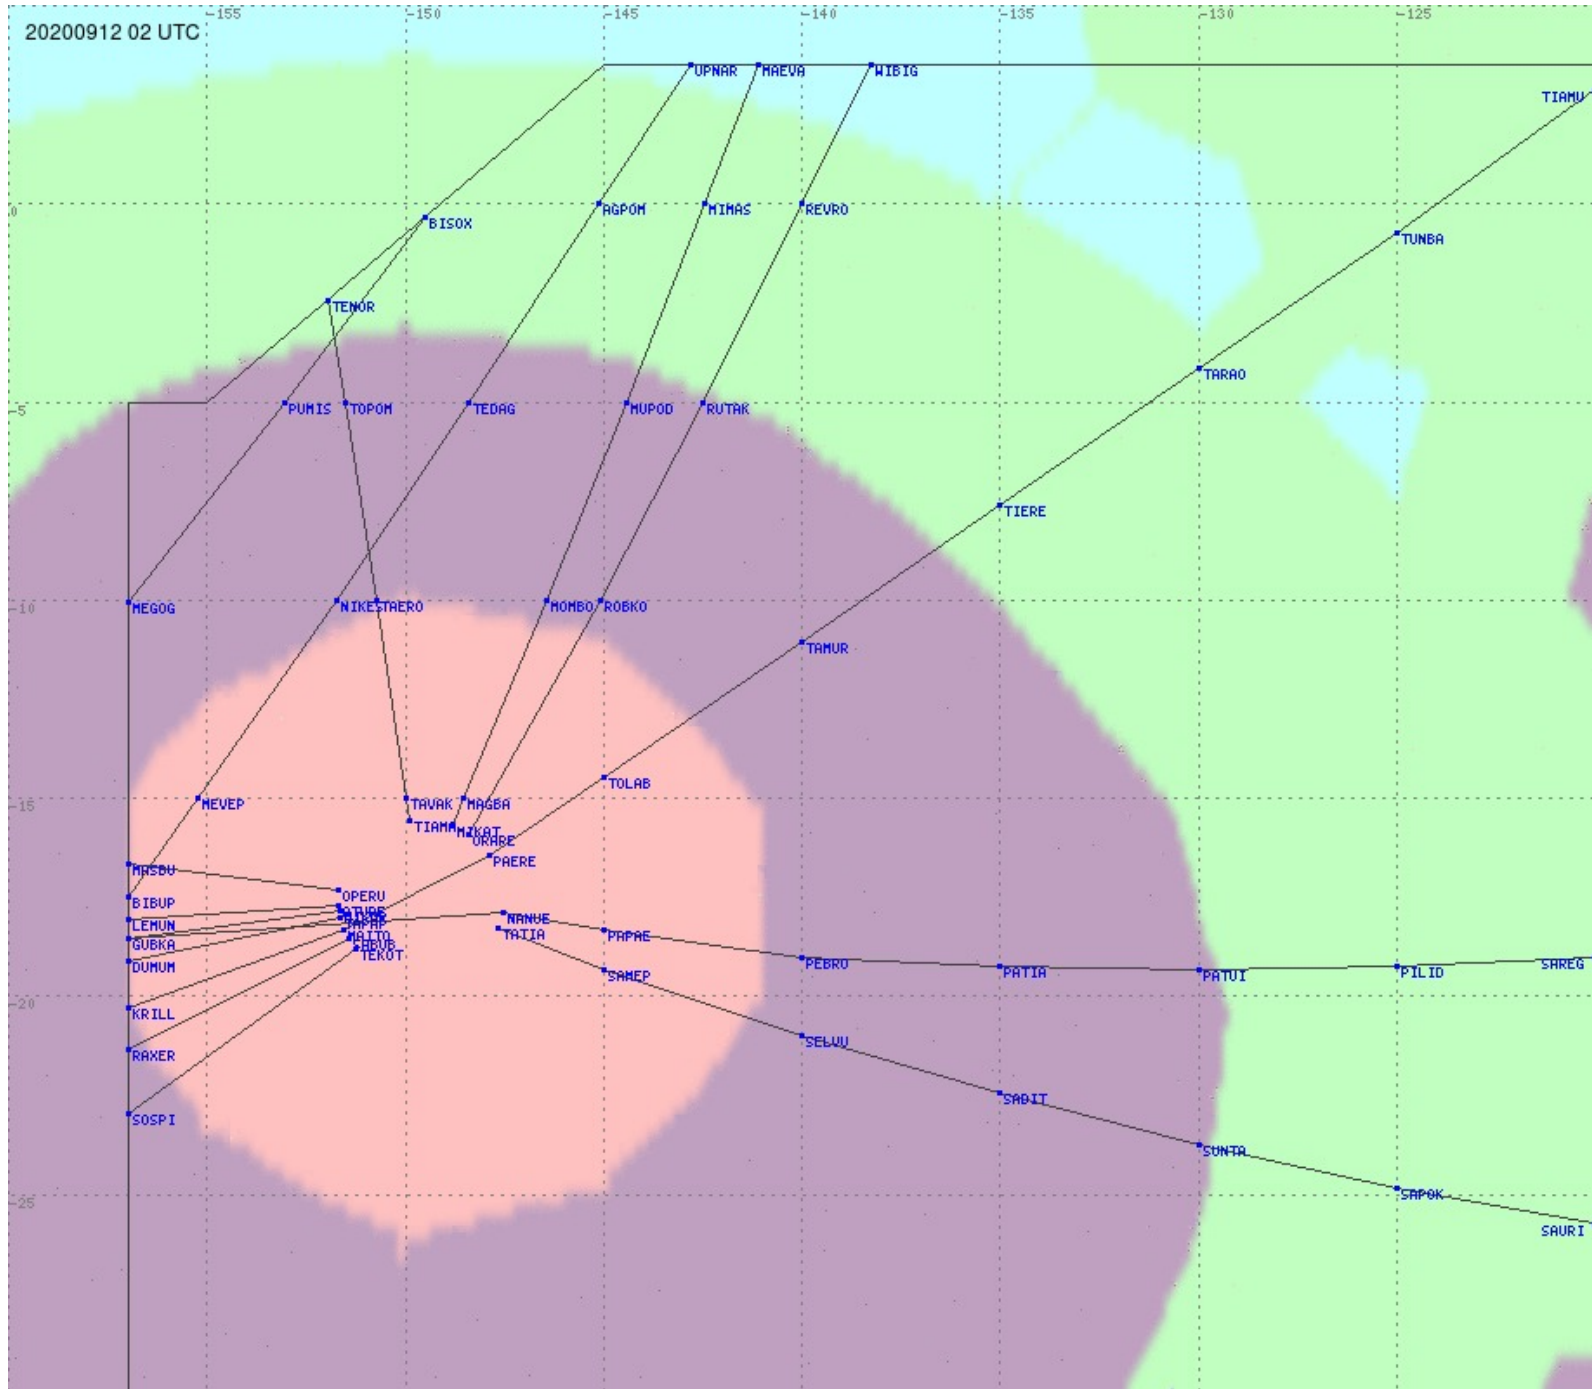

# Tahiti FIR - HF Propag - 20200912

2.8 MHz 3.5 MHz 5.6 MHz 8.9 MHz 13.3 MHz 17.9 MHz None