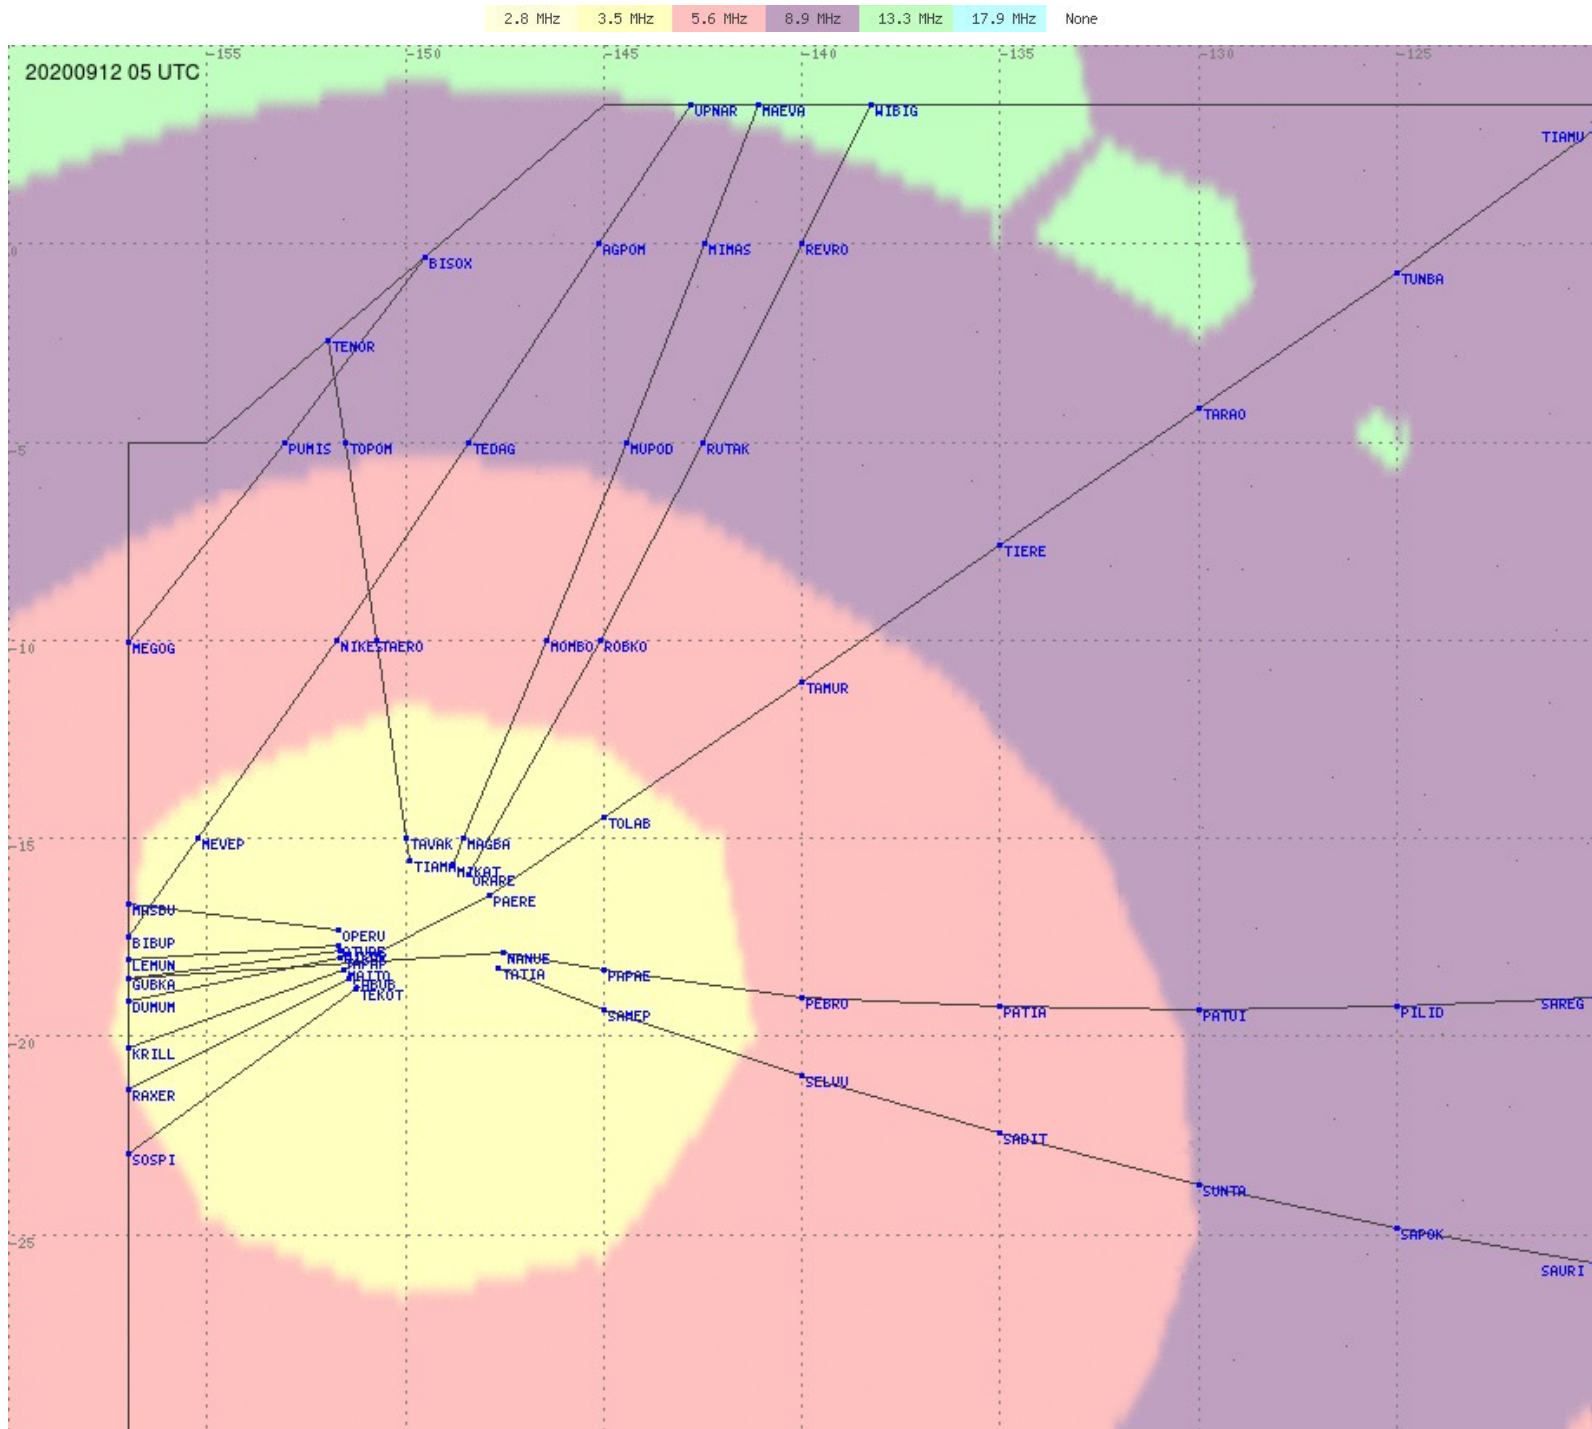

Tahiti FIR - HF Propag - 20200912