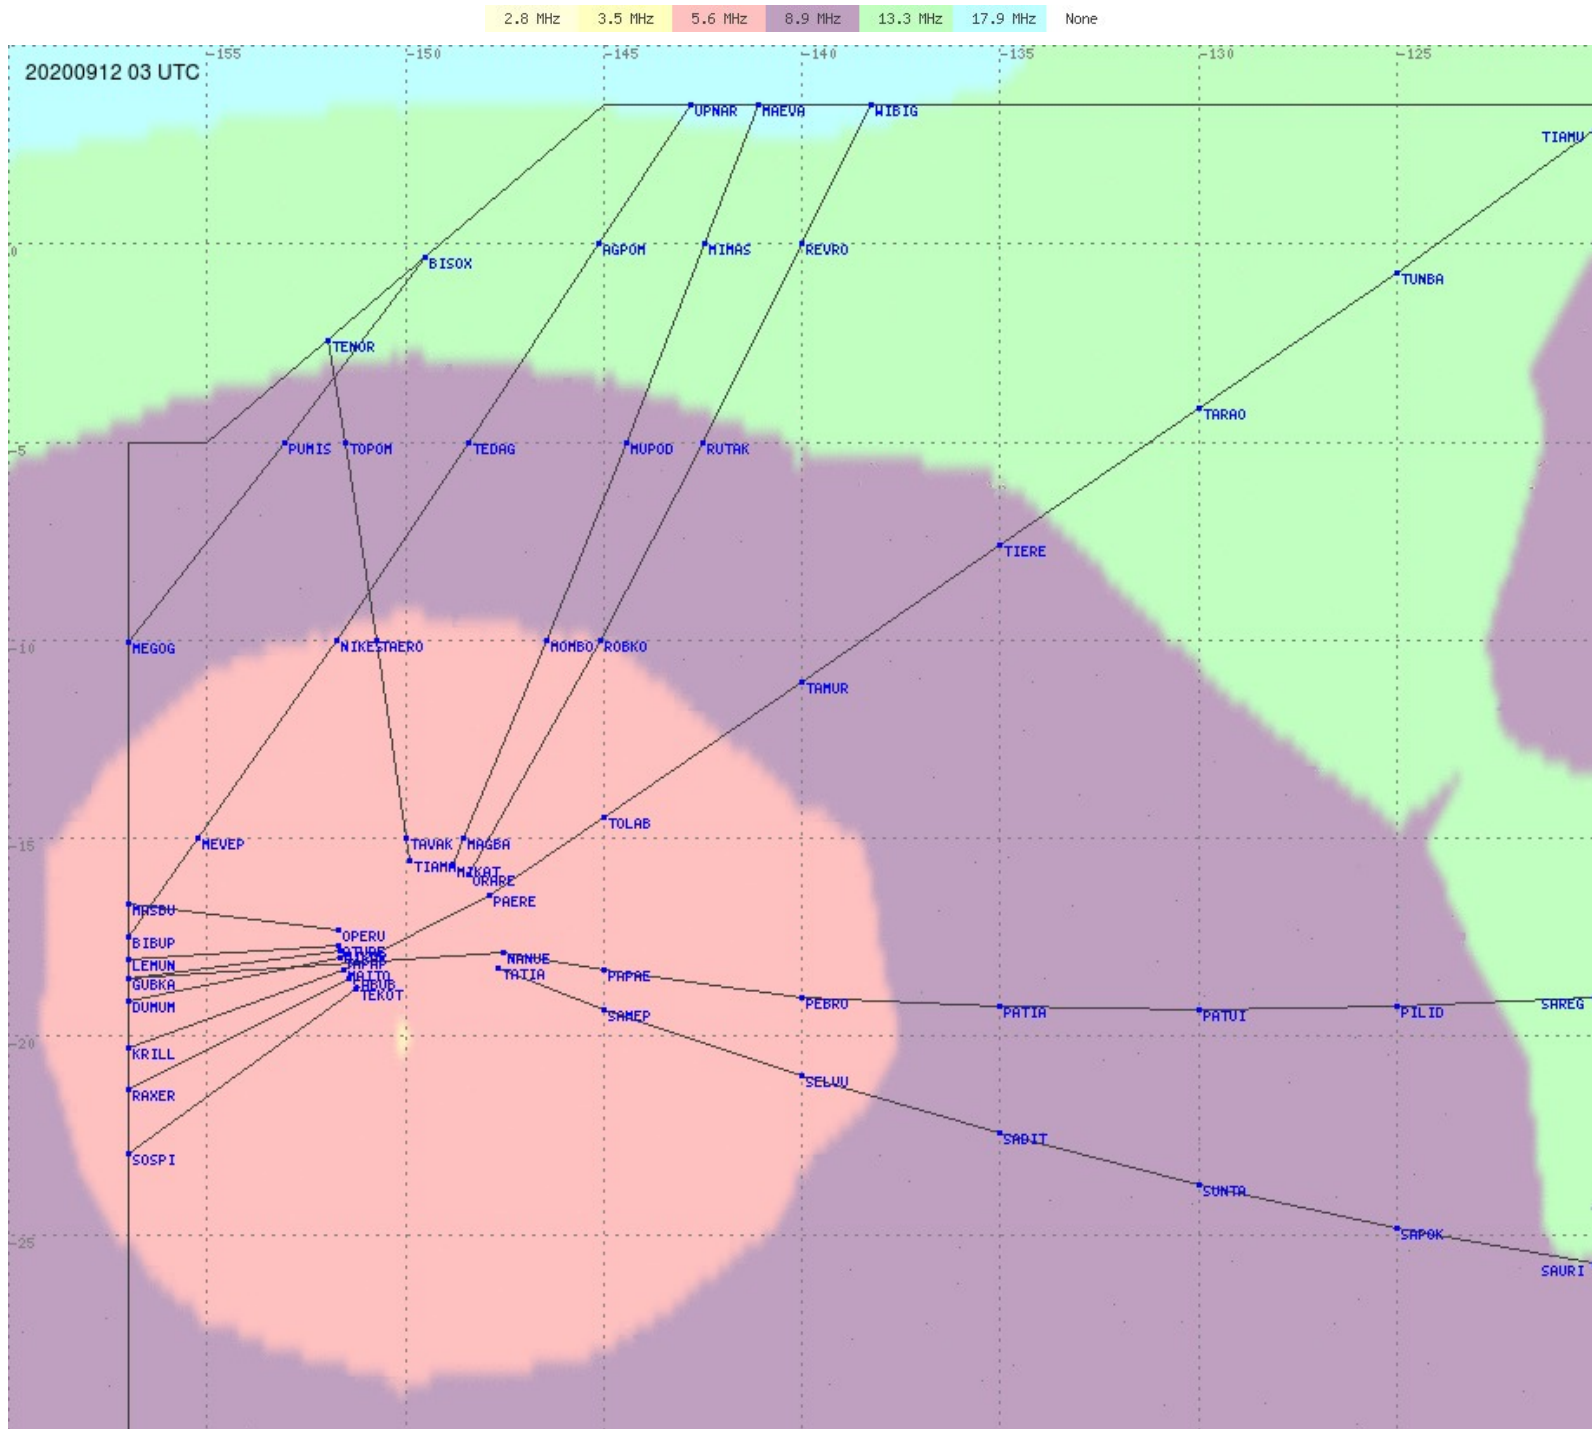

Tahiti FIR - HF Propag - 20200912