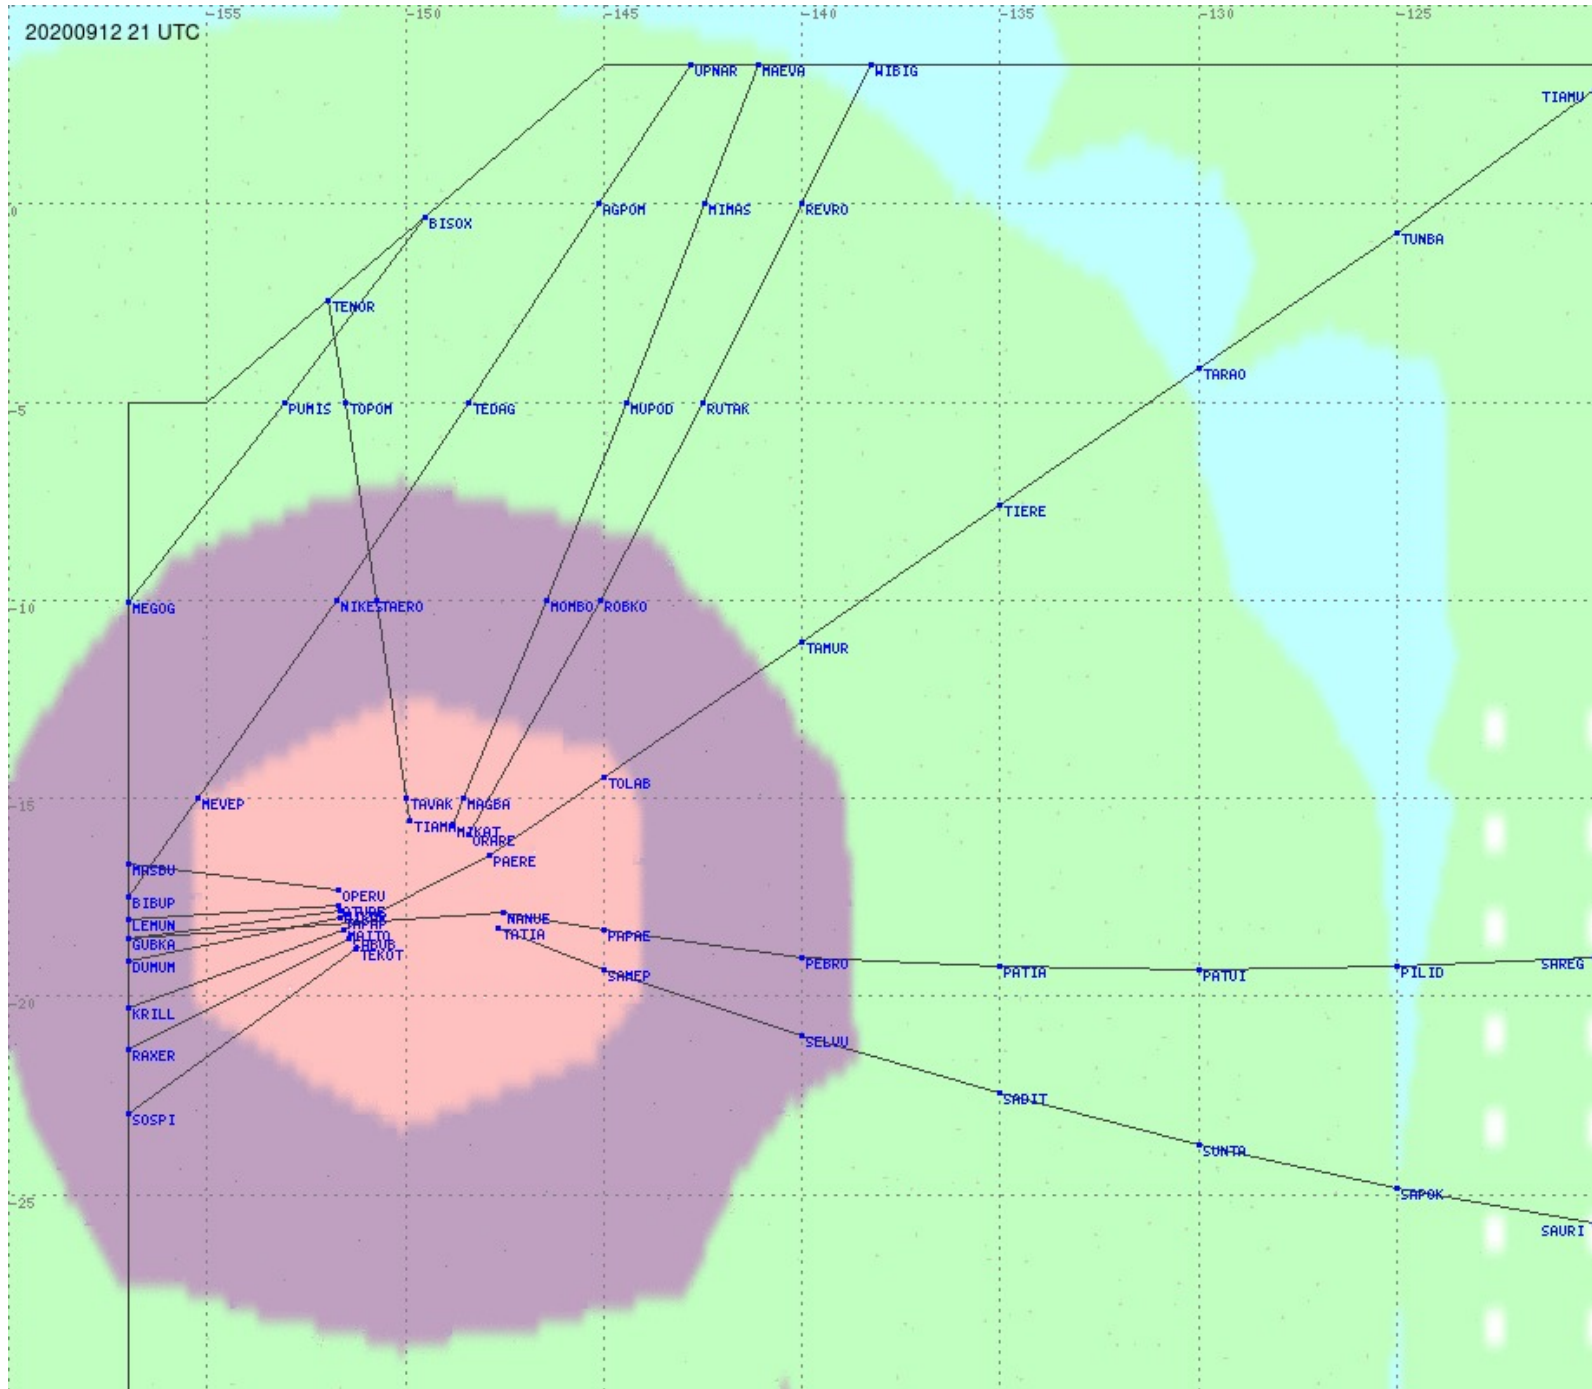

Tahiti FIR - HF Propag - 20200912

2.8 MHz 3.5 MHz 5.6 MHz 8.9 MHz 13.3 MHz 17.9 MHz None