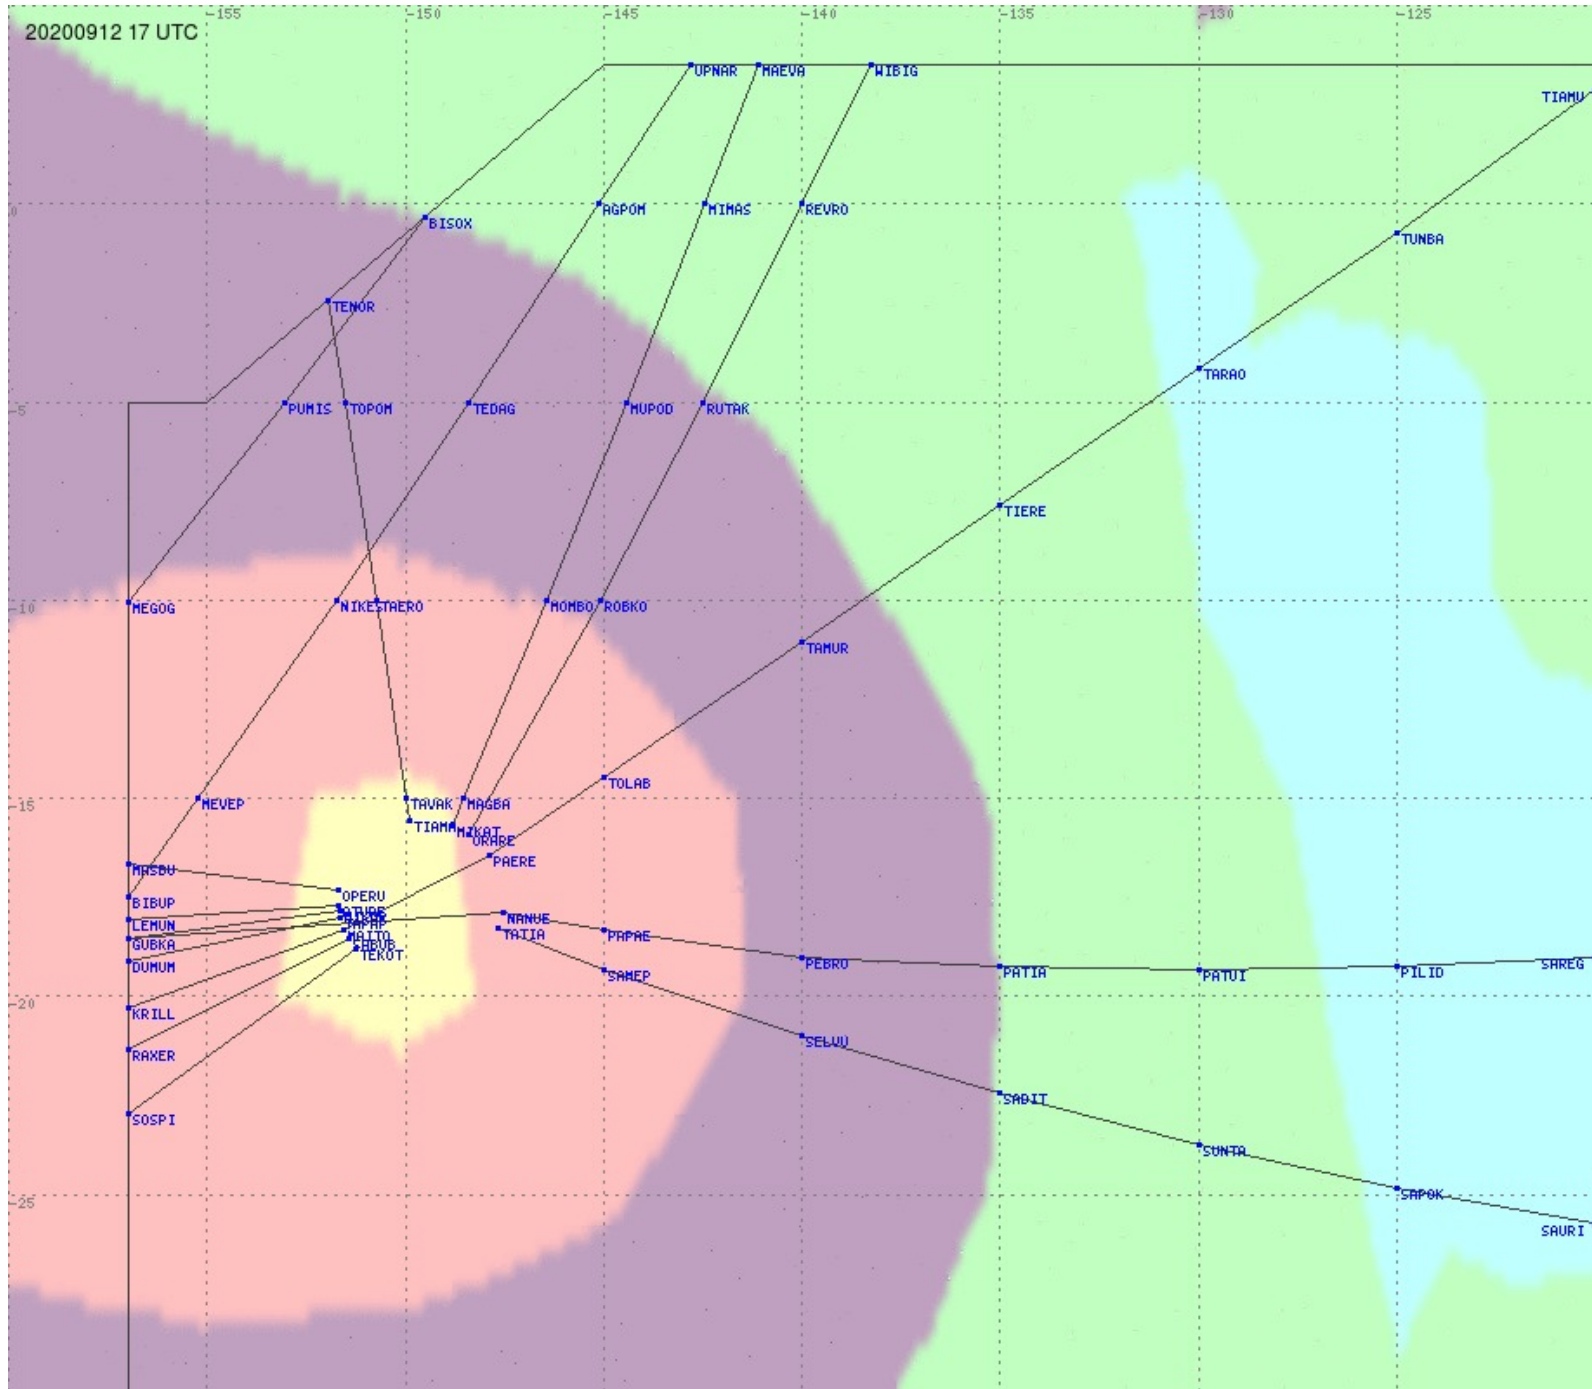

Tahiti FIR - HF Propag - 20200912

2.8 MHz
3.5 MHz
5.6 MHz
8.9 MHz
13.3 MHz
17.9 MHz
None