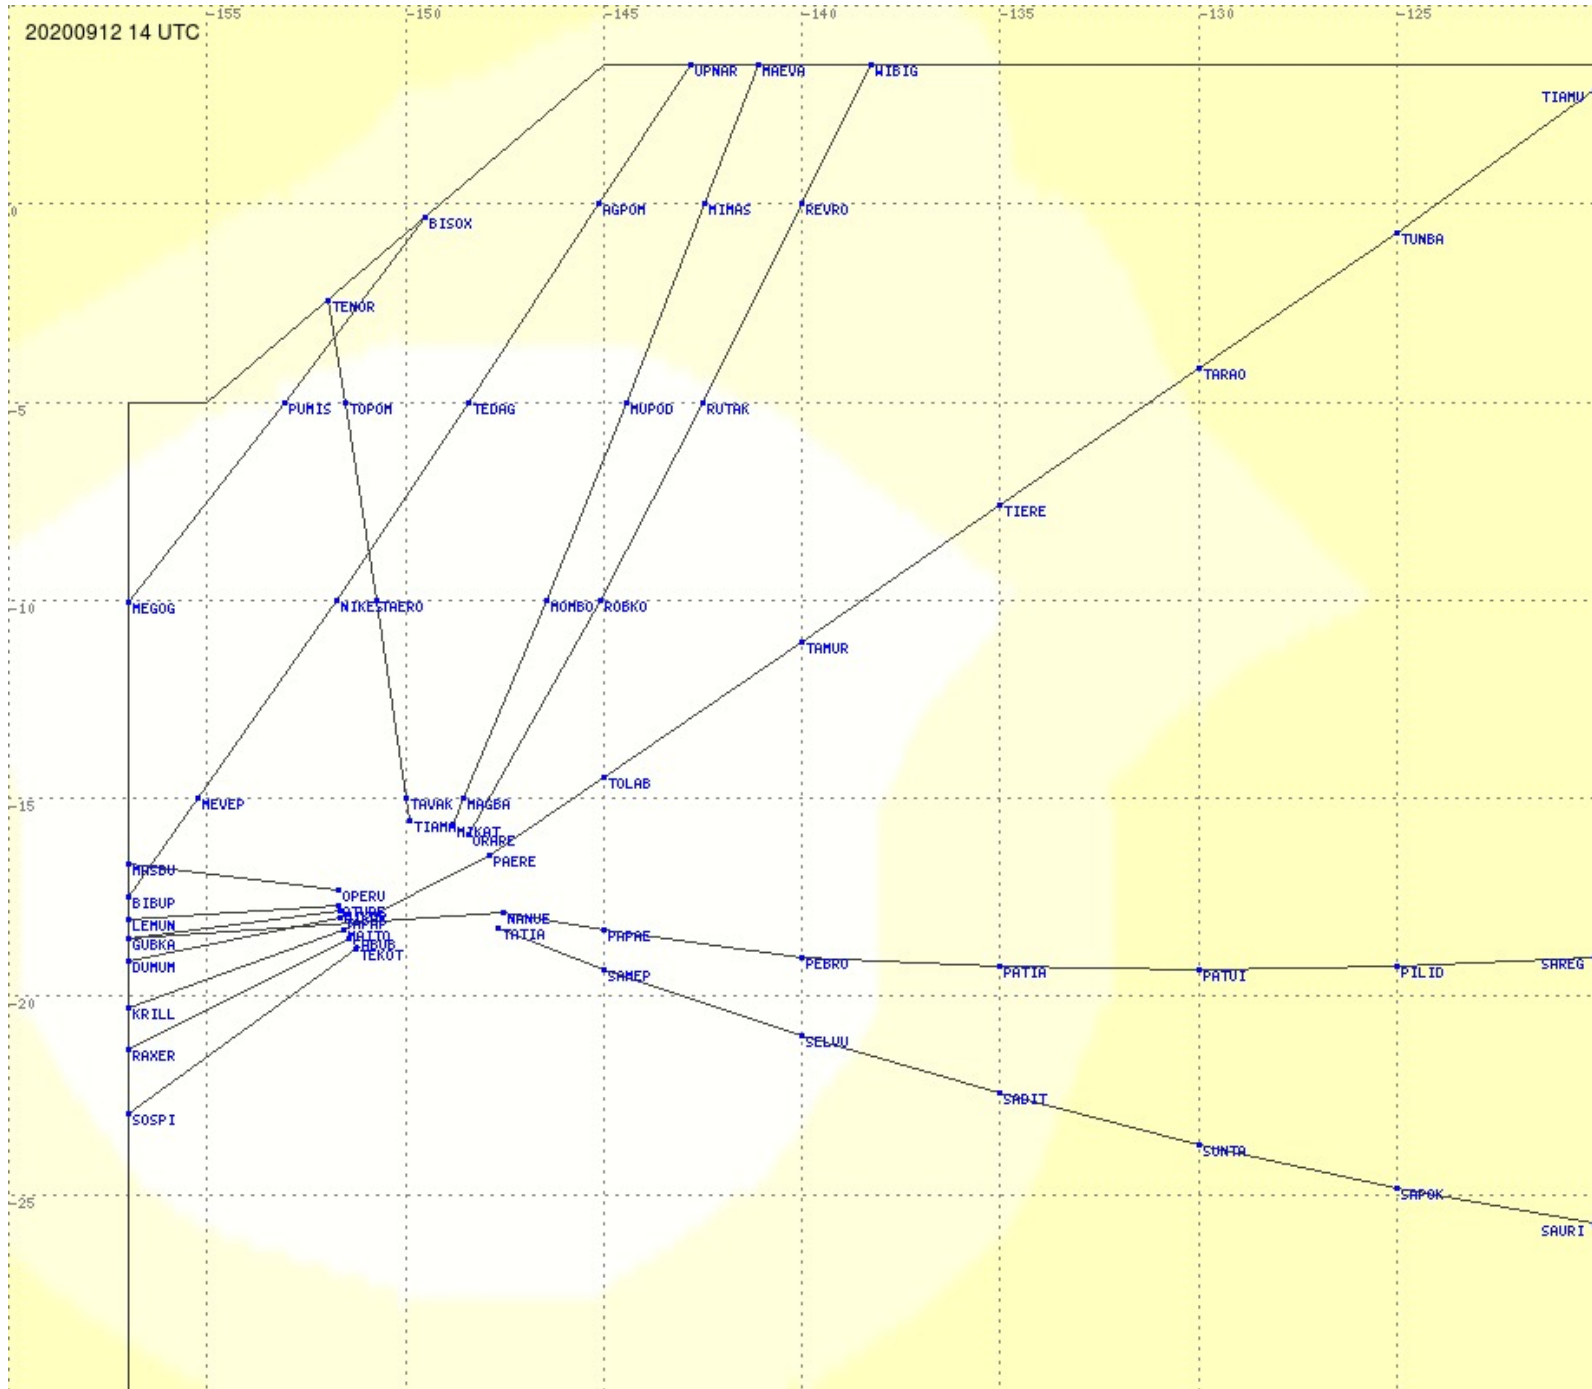

Tahiti FIR - HF Propag - 20200912

2.8 MHz
3.5 MHz
5.6 MHz
8.9 MHz
13.3 MHz
17.9 MHz
None