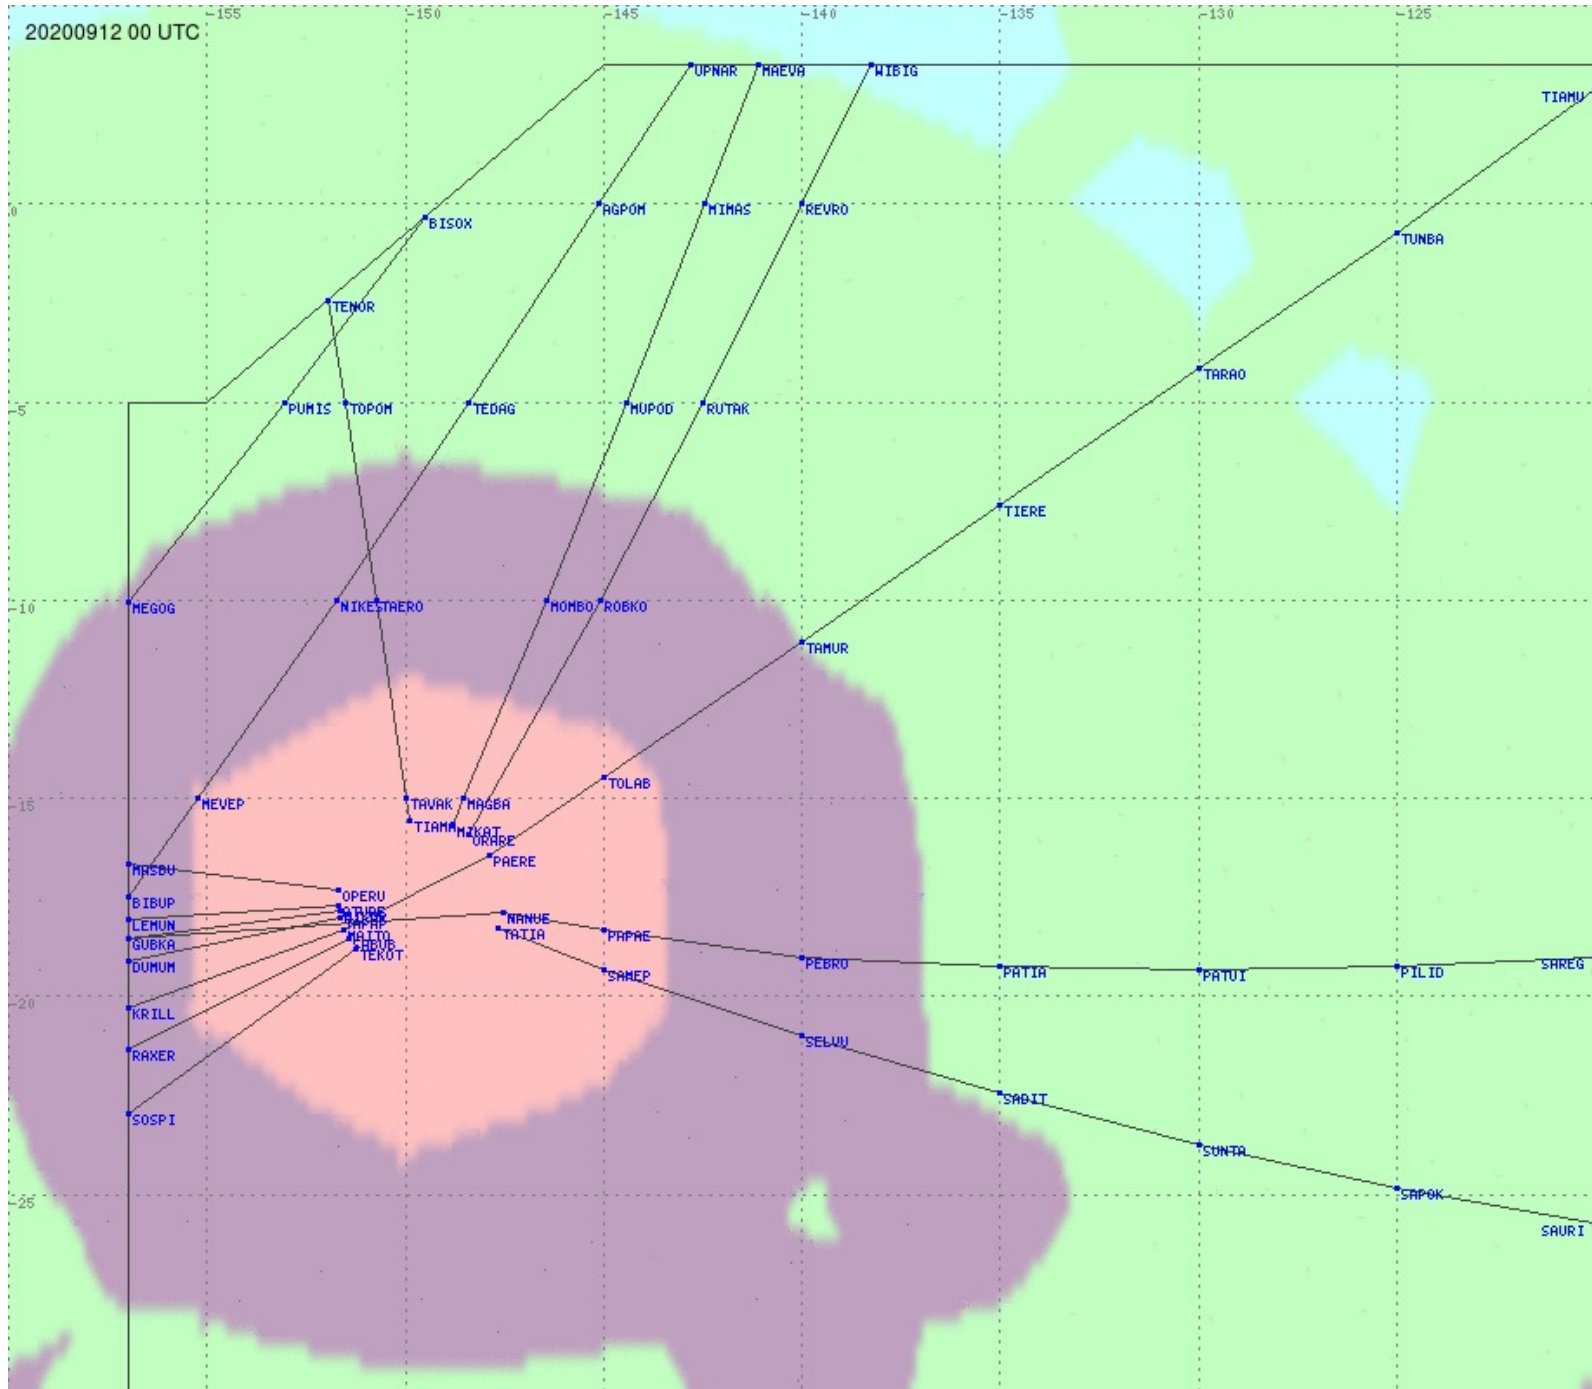

# Tahiti FIR - HF Propag - 20200912

2.8 MHz 3.5 MHz 5.6 MHz 8.9 MHz 13.3 MHz 17.9 MHz None