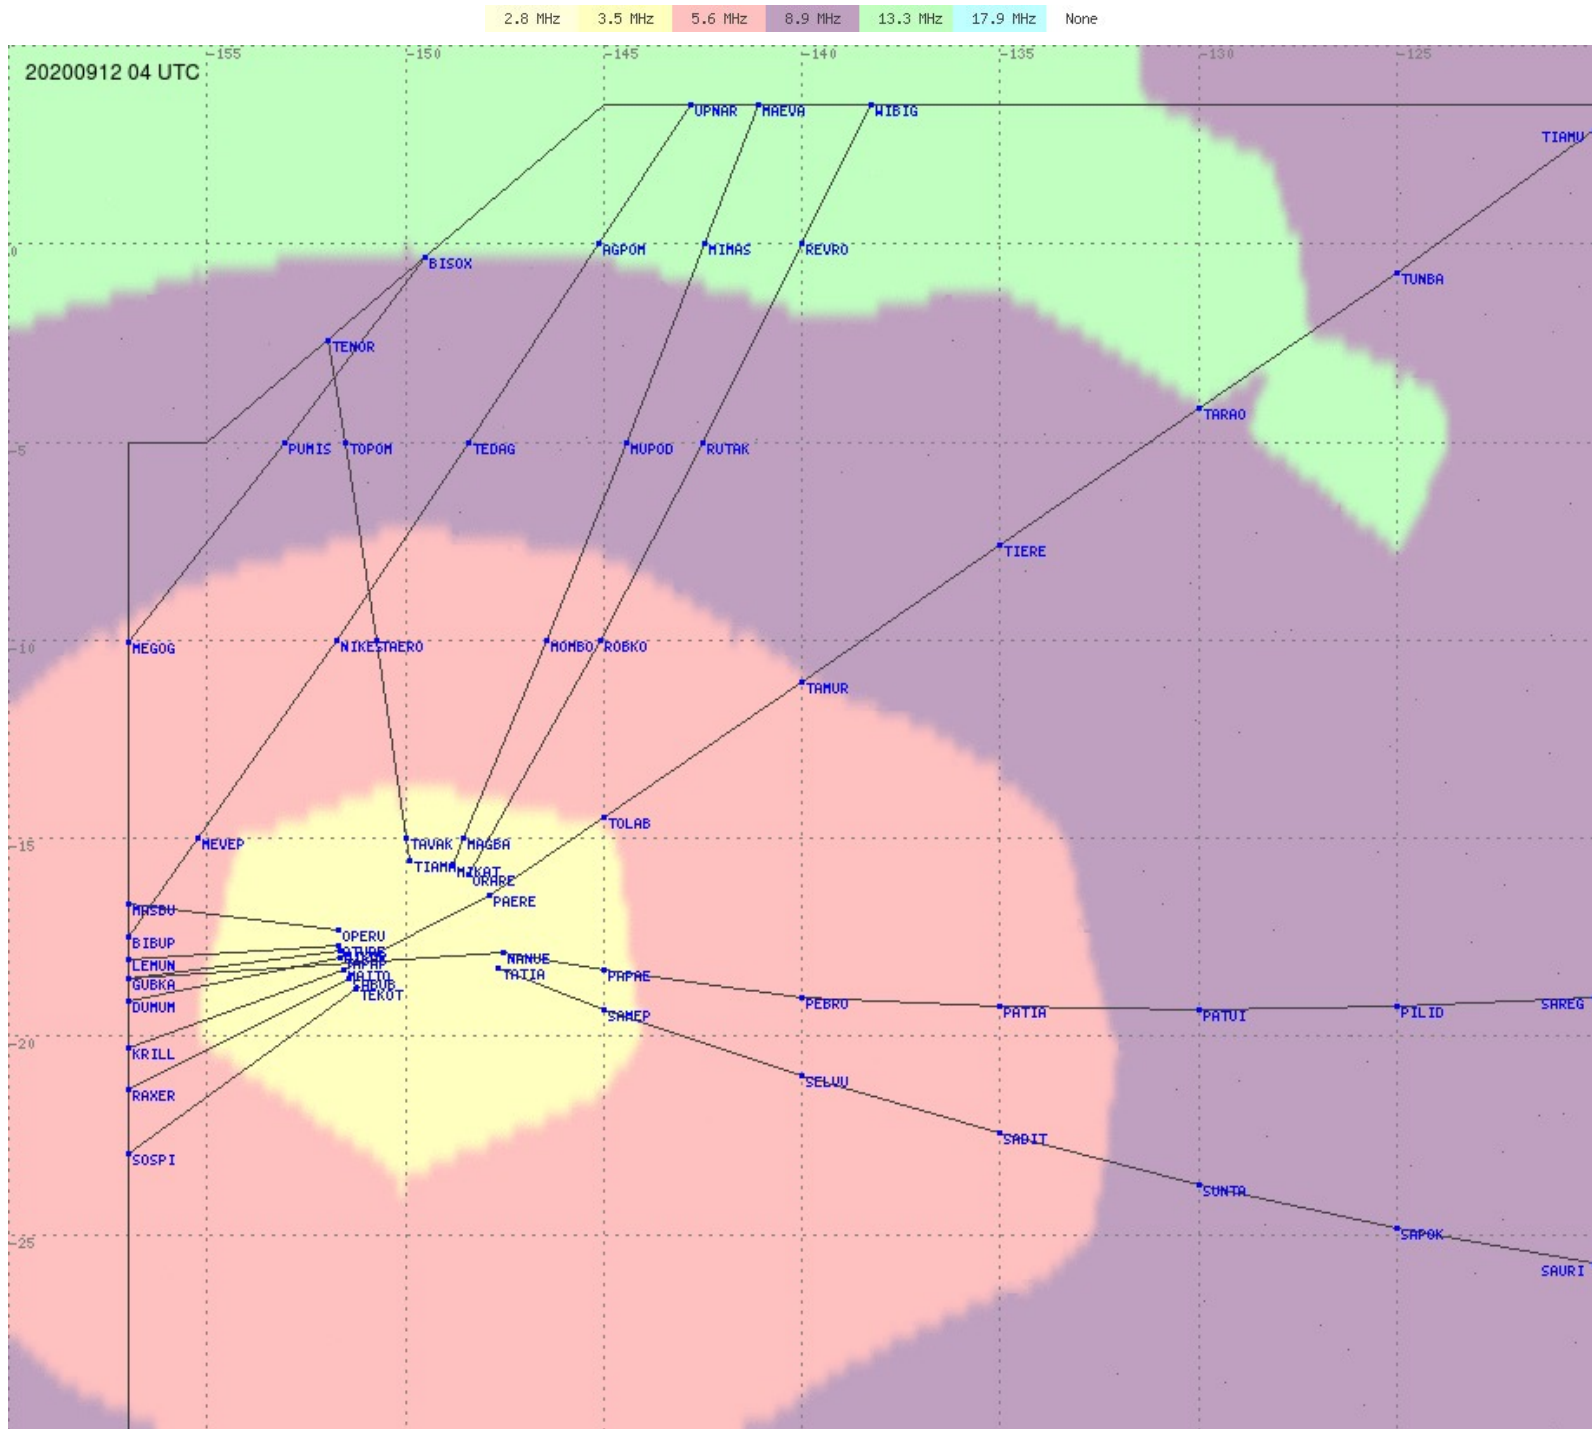

Tahiti FIR - HF Propag - 20200912