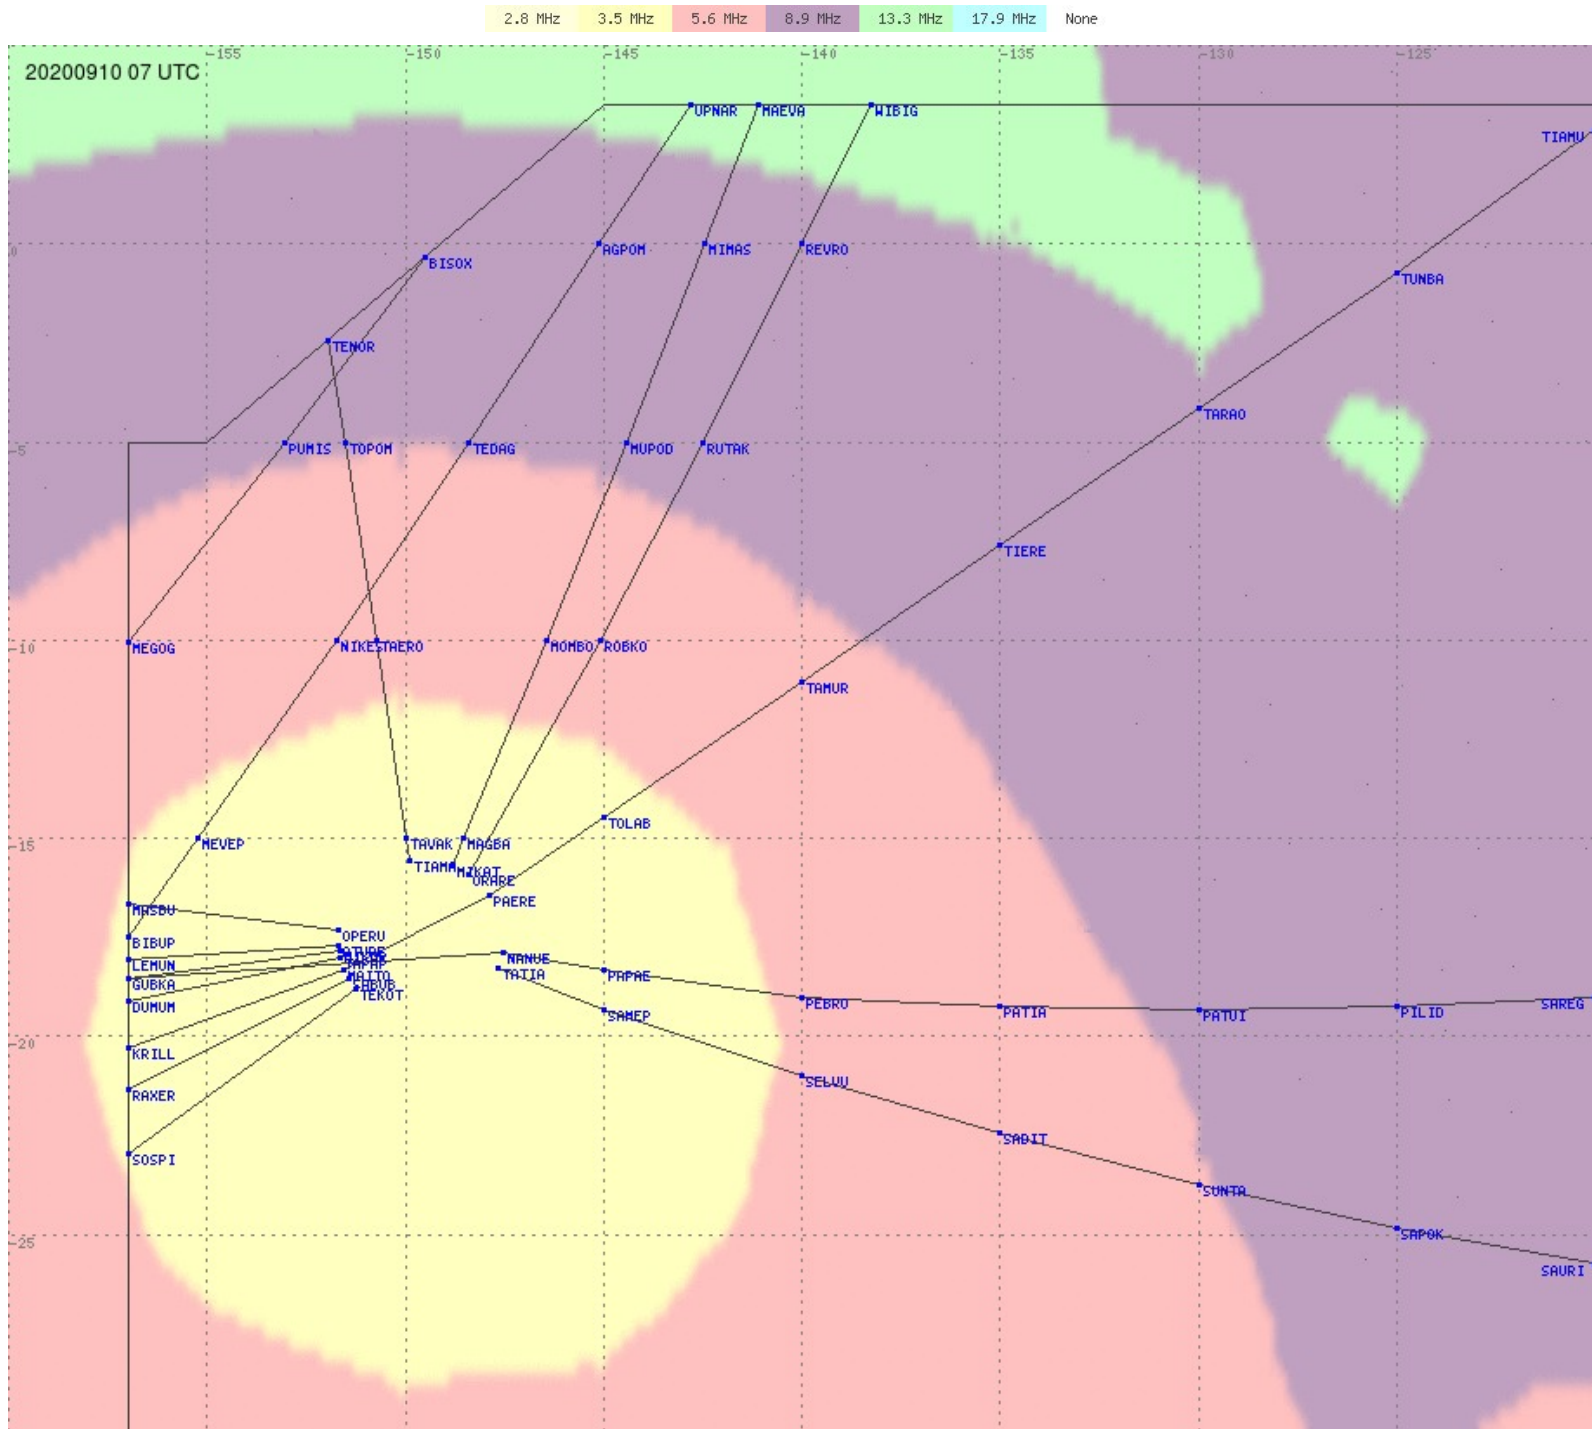

Tahiti FIR - HF Propag - 20200910

2.8 MHz 3.5 MHz 5.6 MHz 8.9 MHz 13.3 MHz 17.9 MHz None

Tahiti FIR - HF Propag - 20200910

2.8 MHz 3.5 MHz 5.6 MHz 8.9 MHz 13.3 MHz 17.9 MHz None

Tahiti FIR - HF Propag - 20200910

2.8 MHz 3.5 MHz 5.6 MHz 8.9 MHz 13.3 MHz 17.9 MHz None

Tahiti FIR - HF Propag - 20200910

Tahiti FIR - HF Propag - 20200910

Tahiti FIR - HF Propag - 20200910

Tahiti FIR - HF Propag - 20200910

Tahiti FIR - HF Propag - 20200910

2.8 MHz 3.5 MHz 5.6 MHz 8.9 MHz 13.3 MHz 17.9 MHz None

Tahiti FIR - HF Propag - 20200910

Tahiti FIR - HF Propag - 20200910

Tahiti FIR - HF Propag - 20200910

2.8 MHz 3.5 MHz 5.6 MHz 8.9 MHz 13.3 MHz 17.9 MHz None