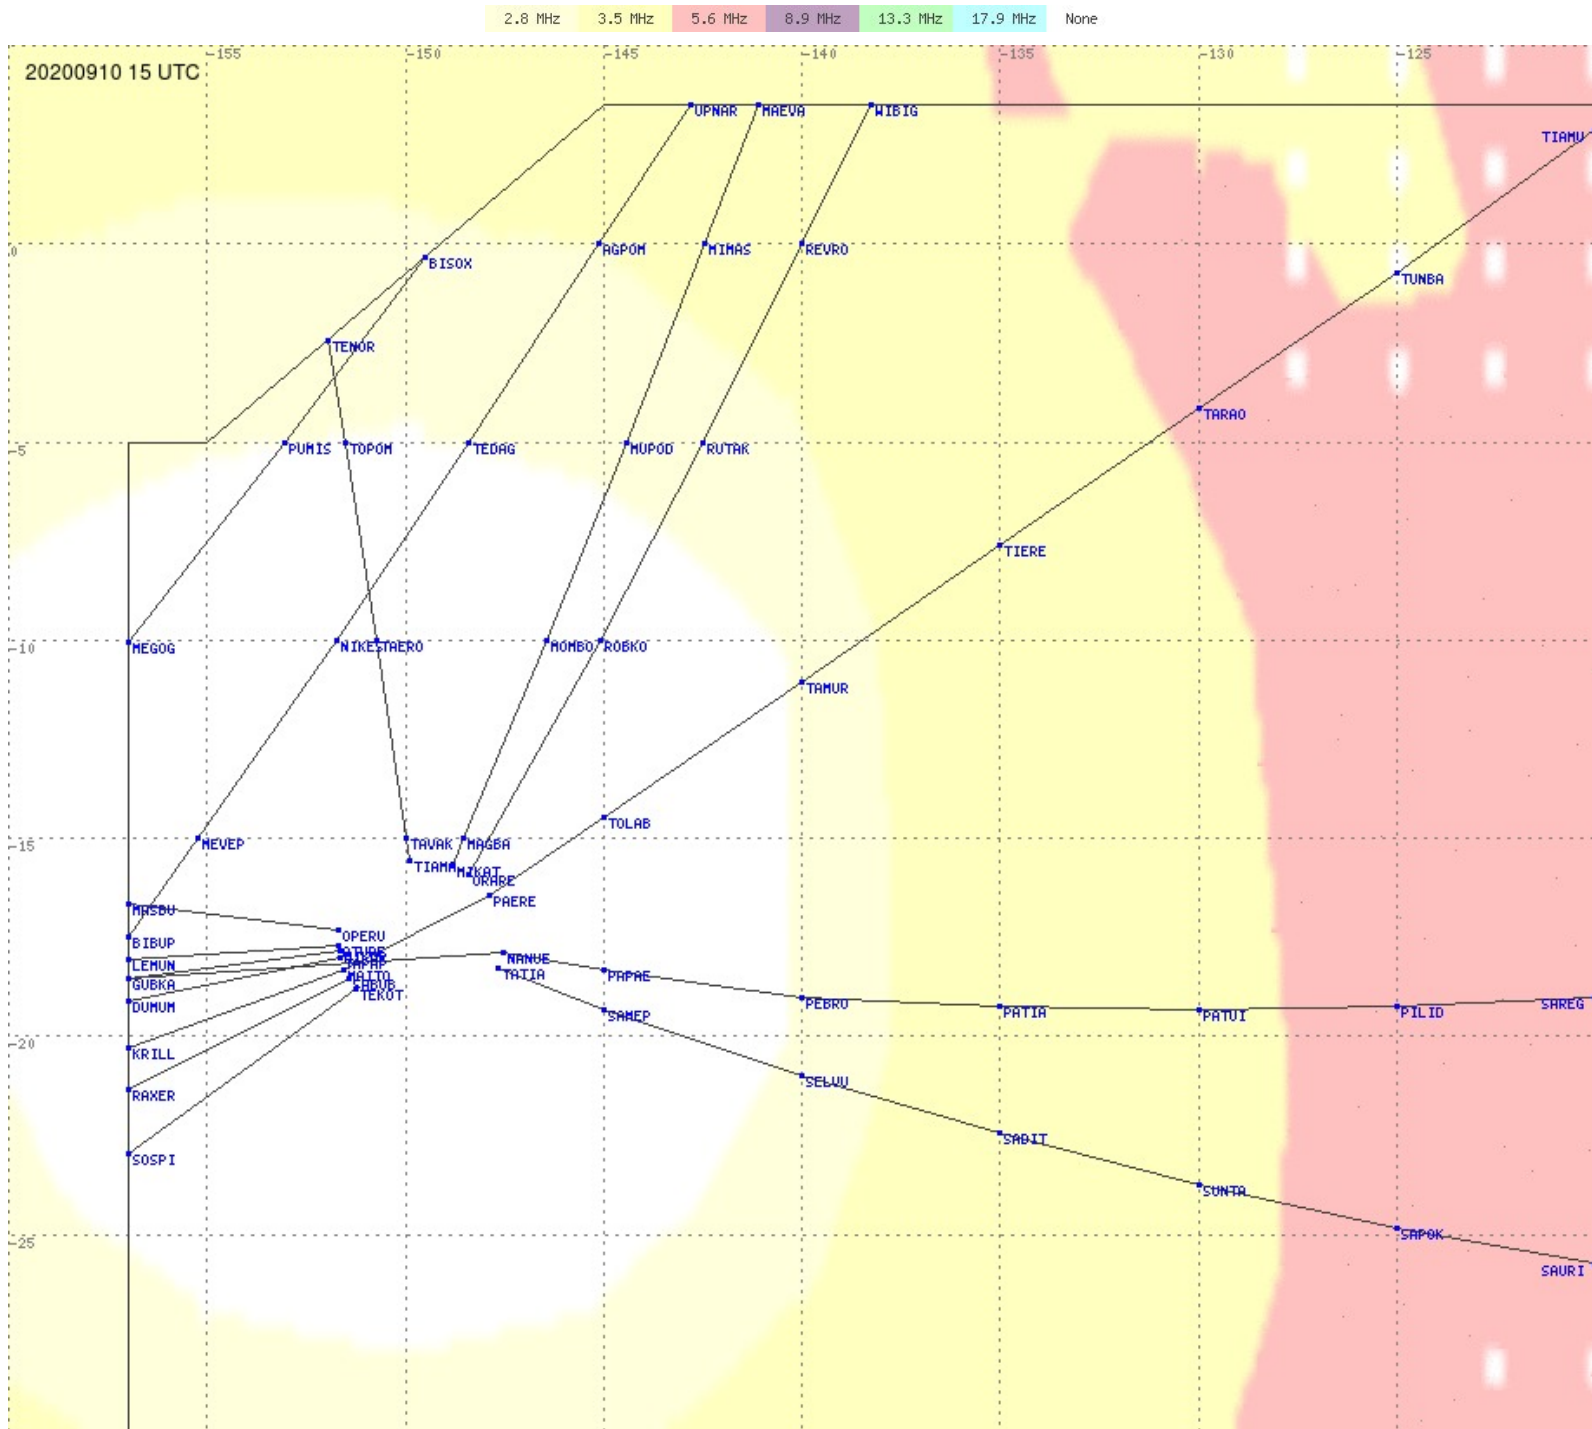

Tahiti FIR - HF Propag - 20200910

2.8 MHz 3.5 MHz 5.6 MHz 8.9 MHz 13.3 MHz 17.9 MHz None

Tahiti FIR - HF Propag - 20200910

2.8 MHz 3.5 MHz 5.6 MHz 8.9 MHz 13.3 MHz 17.9 MHz None

Tahiti FIR - HF Propag - 20200910

2.8 MHz 3.5 MHz 5.6 MHz 8.9 MHz 13.3 MHz 17.9 MHz None

Tahiti FIR - HF Propag - 20200910

Tahiti FIR - HF Propag - 20200910

Tahiti FIR - HF Propag - 20200910

Tahiti FIR - HF Propag - 20200910

Tahiti FIR - HF Propag - 20200910

2.8 MHz 3.5 MHz 5.6 MHz 8.9 MHz 13.3 MHz 17.9 MHz None

Tahiti FIR - HF Propag - 20200910

Tahiti FIR - HF Propag - 20200910

Tahiti FIR - HF Propag - 20200910

2.8 MHz 3.5 MHz 5.6 MHz 8.9 MHz 13.3 MHz 17.9 MHz None