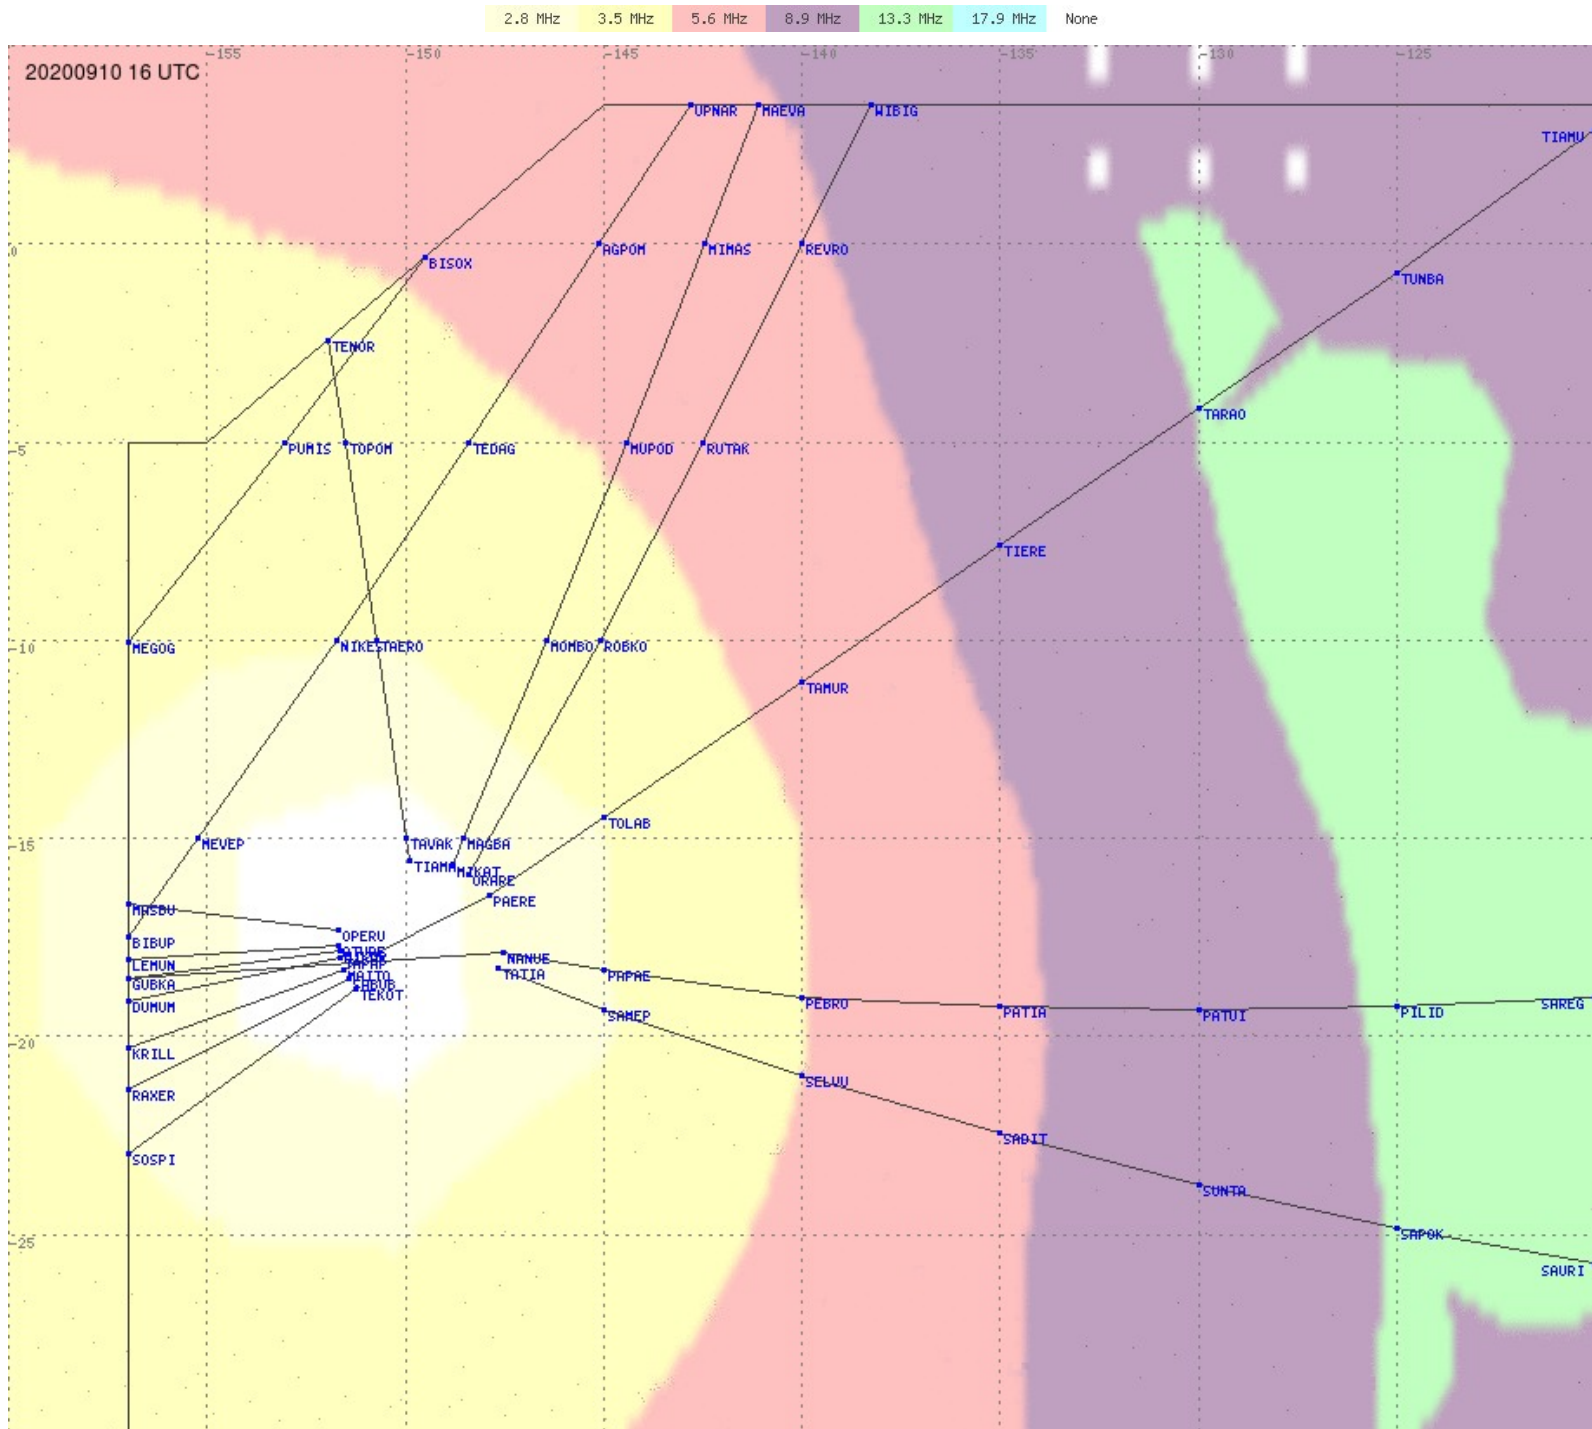

Tahiti FIR - HF Propag - 20200910

2.8 MHz 3.5 MHz 5.6 MHz 8.9 MHz 13.3 MHz 17.9 MHz None

Tahiti FIR - HF Propag - 20200910

2.8 MHz 3.5 MHz 5.6 MHz 8.9 MHz 13.3 MHz 17.9 MHz None

Tahiti FIR - HF Propag - 20200910

2.8 MHz 3.5 MHz 5.6 MHz 8.9 MHz 13.3 MHz 17.9 MHz None

Tahiti FIR - HF Propag - 20200910

Tahiti FIR - HF Propag - 20200910

Tahiti FIR - HF Propag - 20200910

Tahiti FIR - HF Propag - 20200910

Tahiti FIR - HF Propag - 20200910

2.8 MHz 3.5 MHz 5.6 MHz 8.9 MHz 13.3 MHz 17.9 MHz None

Tahiti FIR - HF Propag - 20200910

Tahiti FIR - HF Propag - 20200910

Tahiti FIR - HF Propag - 20200910

2.8 MHz 3.5 MHz 5.6 MHz 8.9 MHz 13.3 MHz 17.9 MHz None