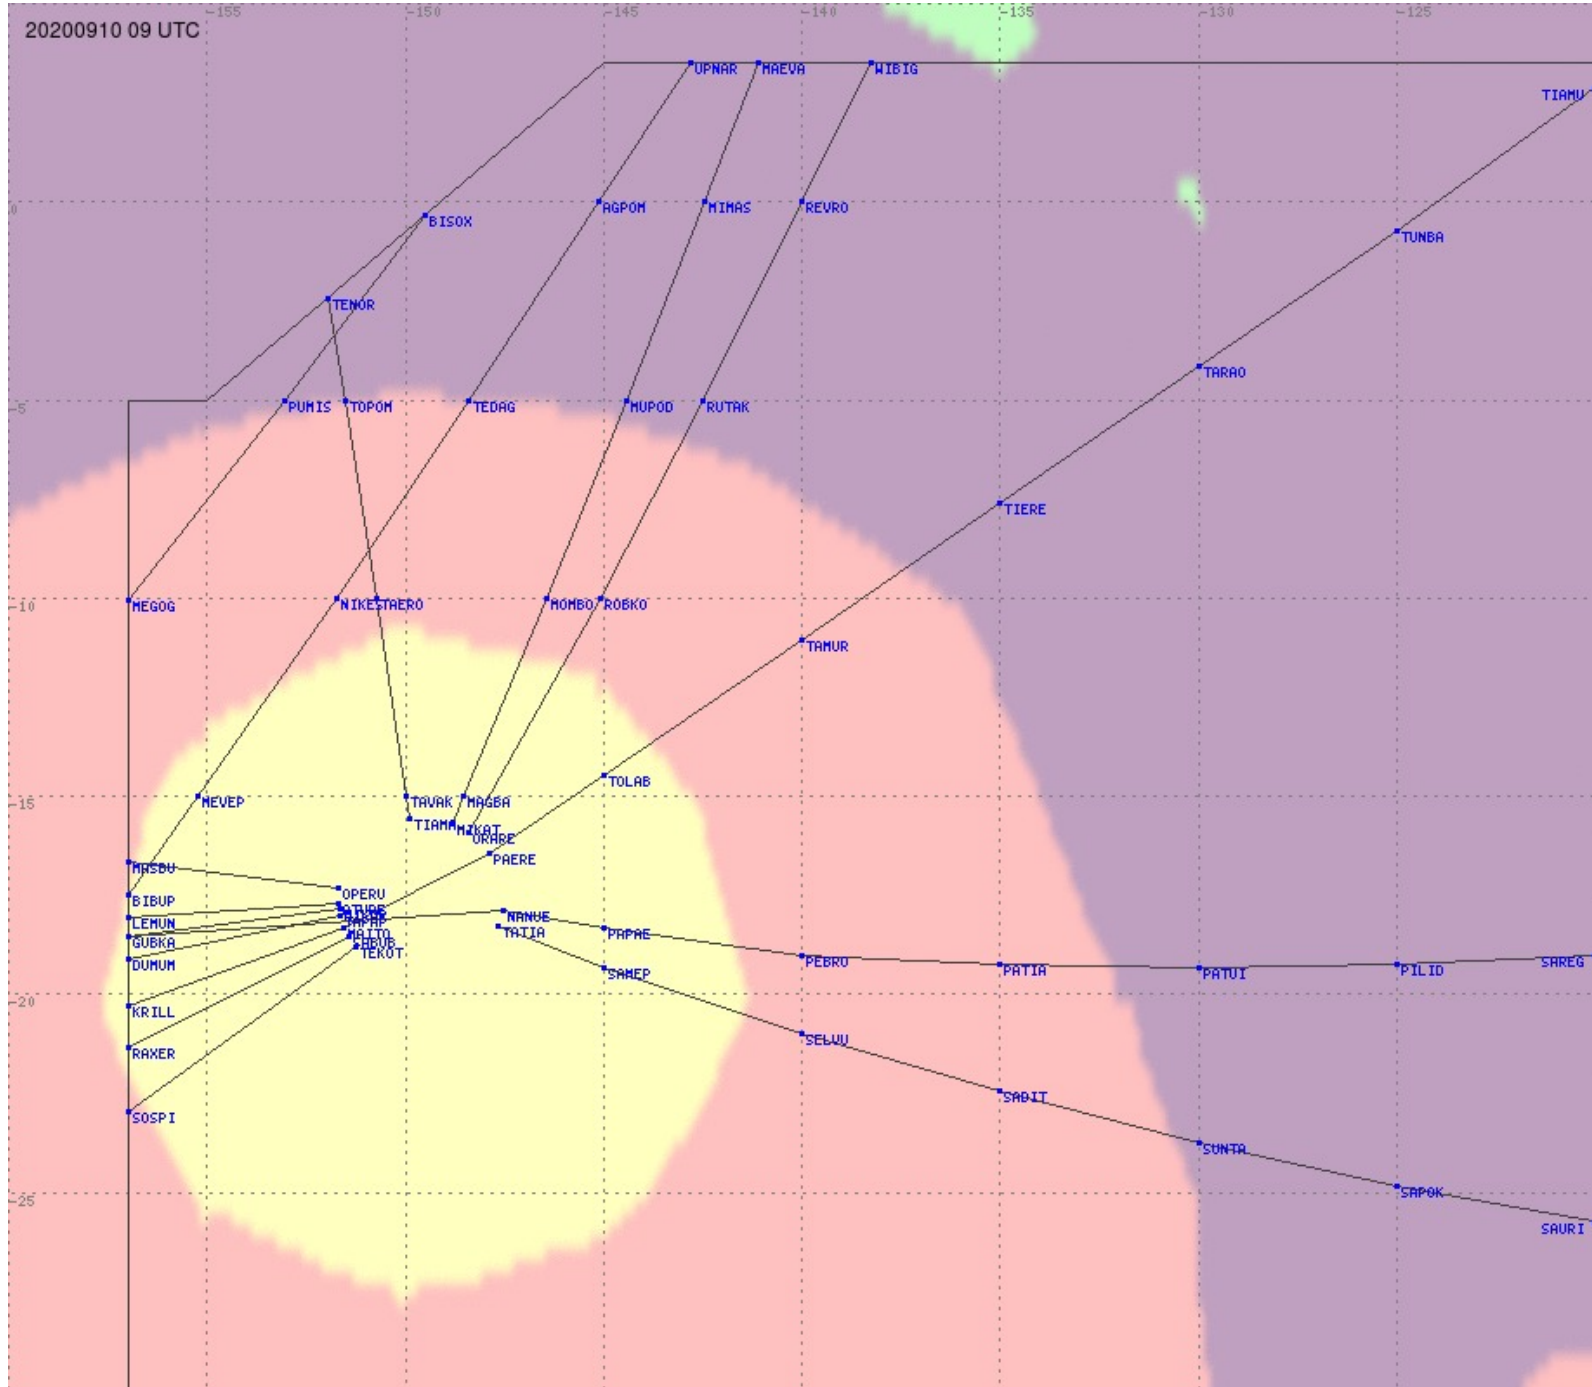

Tahiti FIR - HF Propag - 20200910

2.8 MHz 3.5 MHz 5.6 MHz 8.9 MHz 13.3 MHz 17.9 MHz None

Tahiti FIR - HF Propag - 20200910

2.8 MHz 3.5 MHz 5.6 MHz 8.9 MHz 13.3 MHz 17.9 MHz None

Tahiti FIR - HF Propag - 20200910

2.8 MHz 3.5 MHz 5.6 MHz 8.9 MHz 13.3 MHz 17.9 MHz None

Tahiti FIR - HF Propag - 20200910

Tahiti FIR - HF Propag - 20200910

Tahiti FIR - HF Propag - 20200910

Tahiti FIR - HF Propag - 20200910

Tahiti FIR - HF Propag - 20200910

2.8 MHz 3.5 MHz 5.6 MHz 8.9 MHz 13.3 MHz 17.9 MHz None

Tahiti FIR - HF Propag - 20200910

Tahiti FIR - HF Propag - 20200910

Tahiti FIR - HF Propag - 20200910

2.8 MHz 3.5 MHz 5.6 MHz 8.9 MHz 13.3 MHz 17.9 MHz None