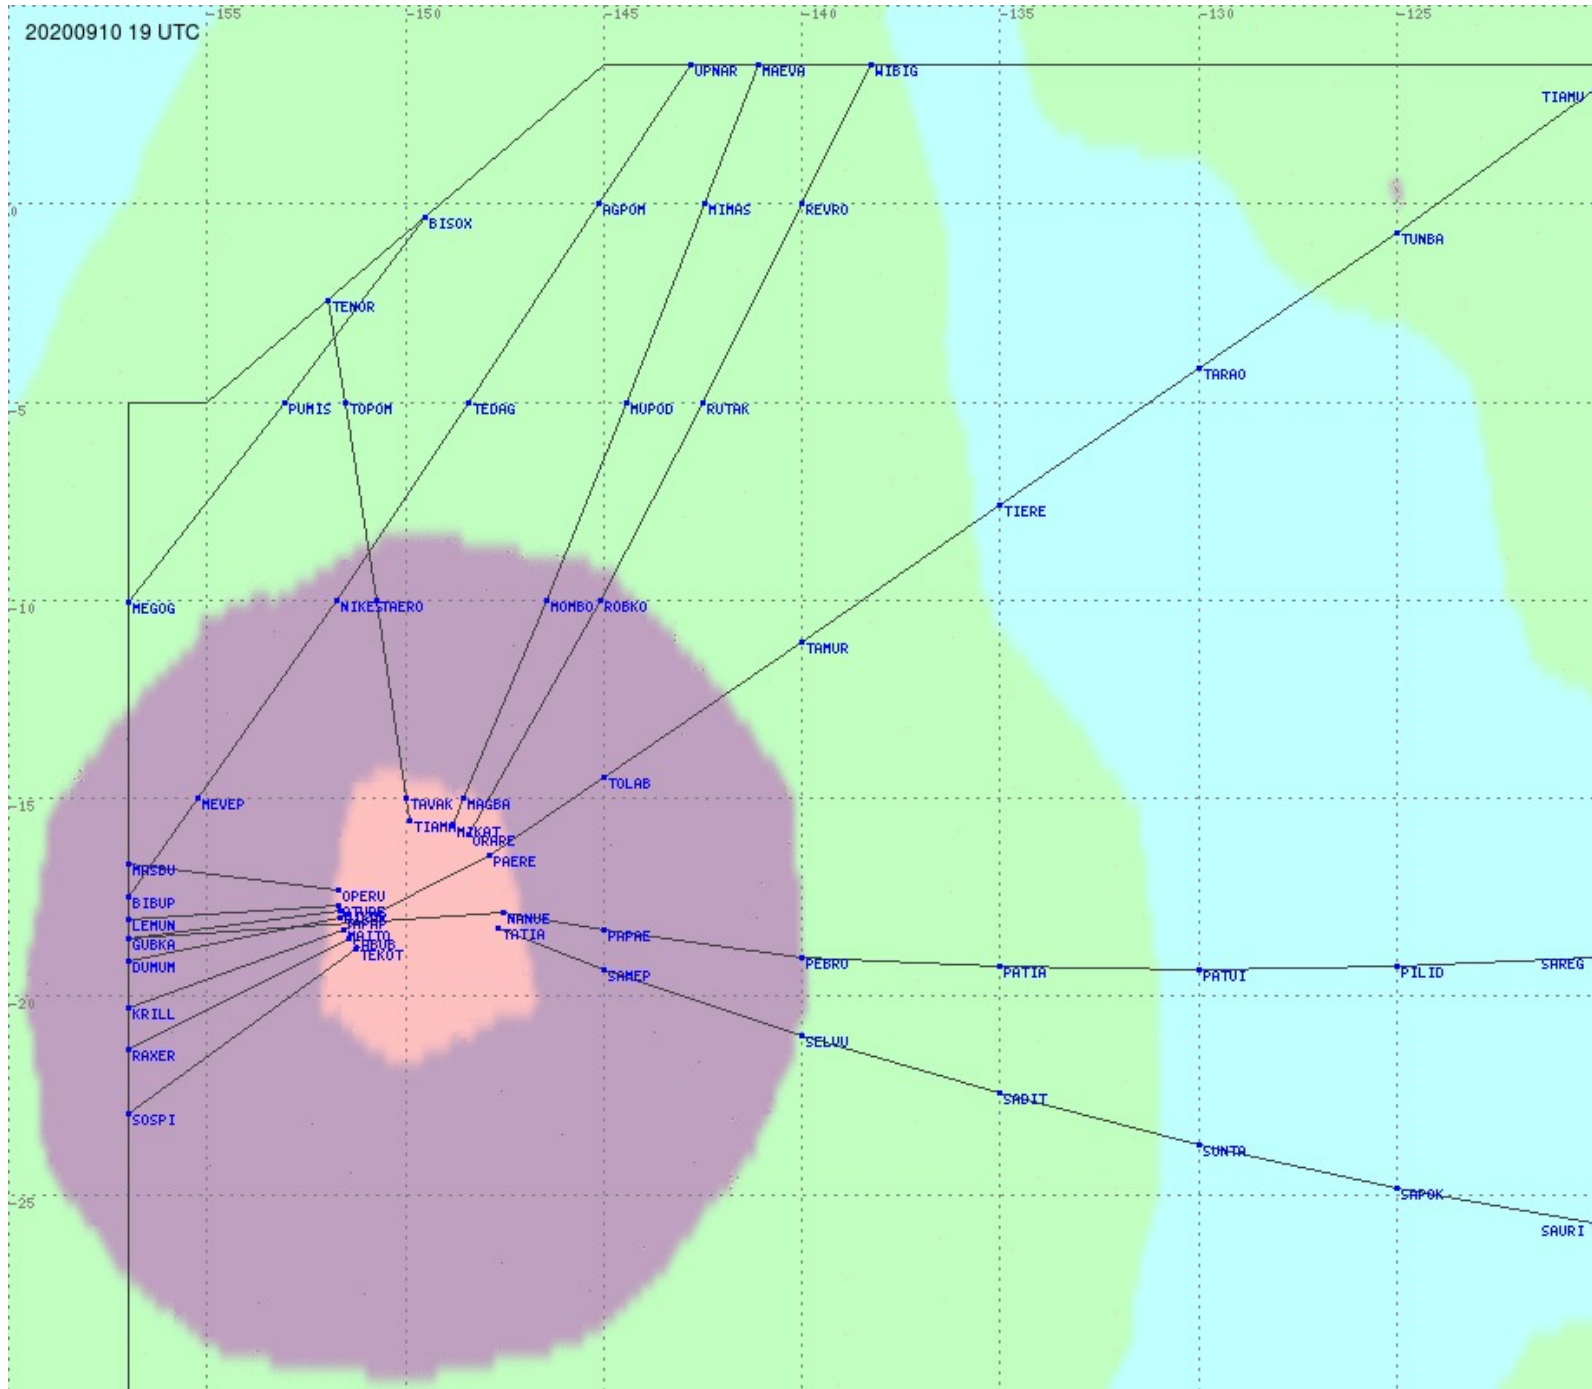

Tahiti FIR - HF Propag - 20200910

2.8 MHz 3.5 MHz 5.6 MHz 8.9 MHz 13.3 MHz 17.9 MHz None

Tahiti FIR - HF Propag - 20200910

2.8 MHz 3.5 MHz 5.6 MHz 8.9 MHz 13.3 MHz 17.9 MHz None

Tahiti FIR - HF Propag - 20200910

2.8 MHz 3.5 MHz 5.6 MHz 8.9 MHz 13.3 MHz 17.9 MHz None

Tahiti FIR - HF Propag - 20200910

Tahiti FIR - HF Propag - 20200910

Tahiti FIR - HF Propag - 20200910

Tahiti FIR - HF Propag - 20200910

Tahiti FIR - HF Propag - 20200910

2.8 MHz 3.5 MHz 5.6 MHz 8.9 MHz 13.3 MHz 17.9 MHz None

Tahiti FIR - HF Propag - 20200910

Tahiti FIR - HF Propag - 20200910

Tahiti FIR - HF Propag - 20200910

2.8 MHz 3.5 MHz 5.6 MHz 8.9 MHz 13.3 MHz 17.9 MHz None