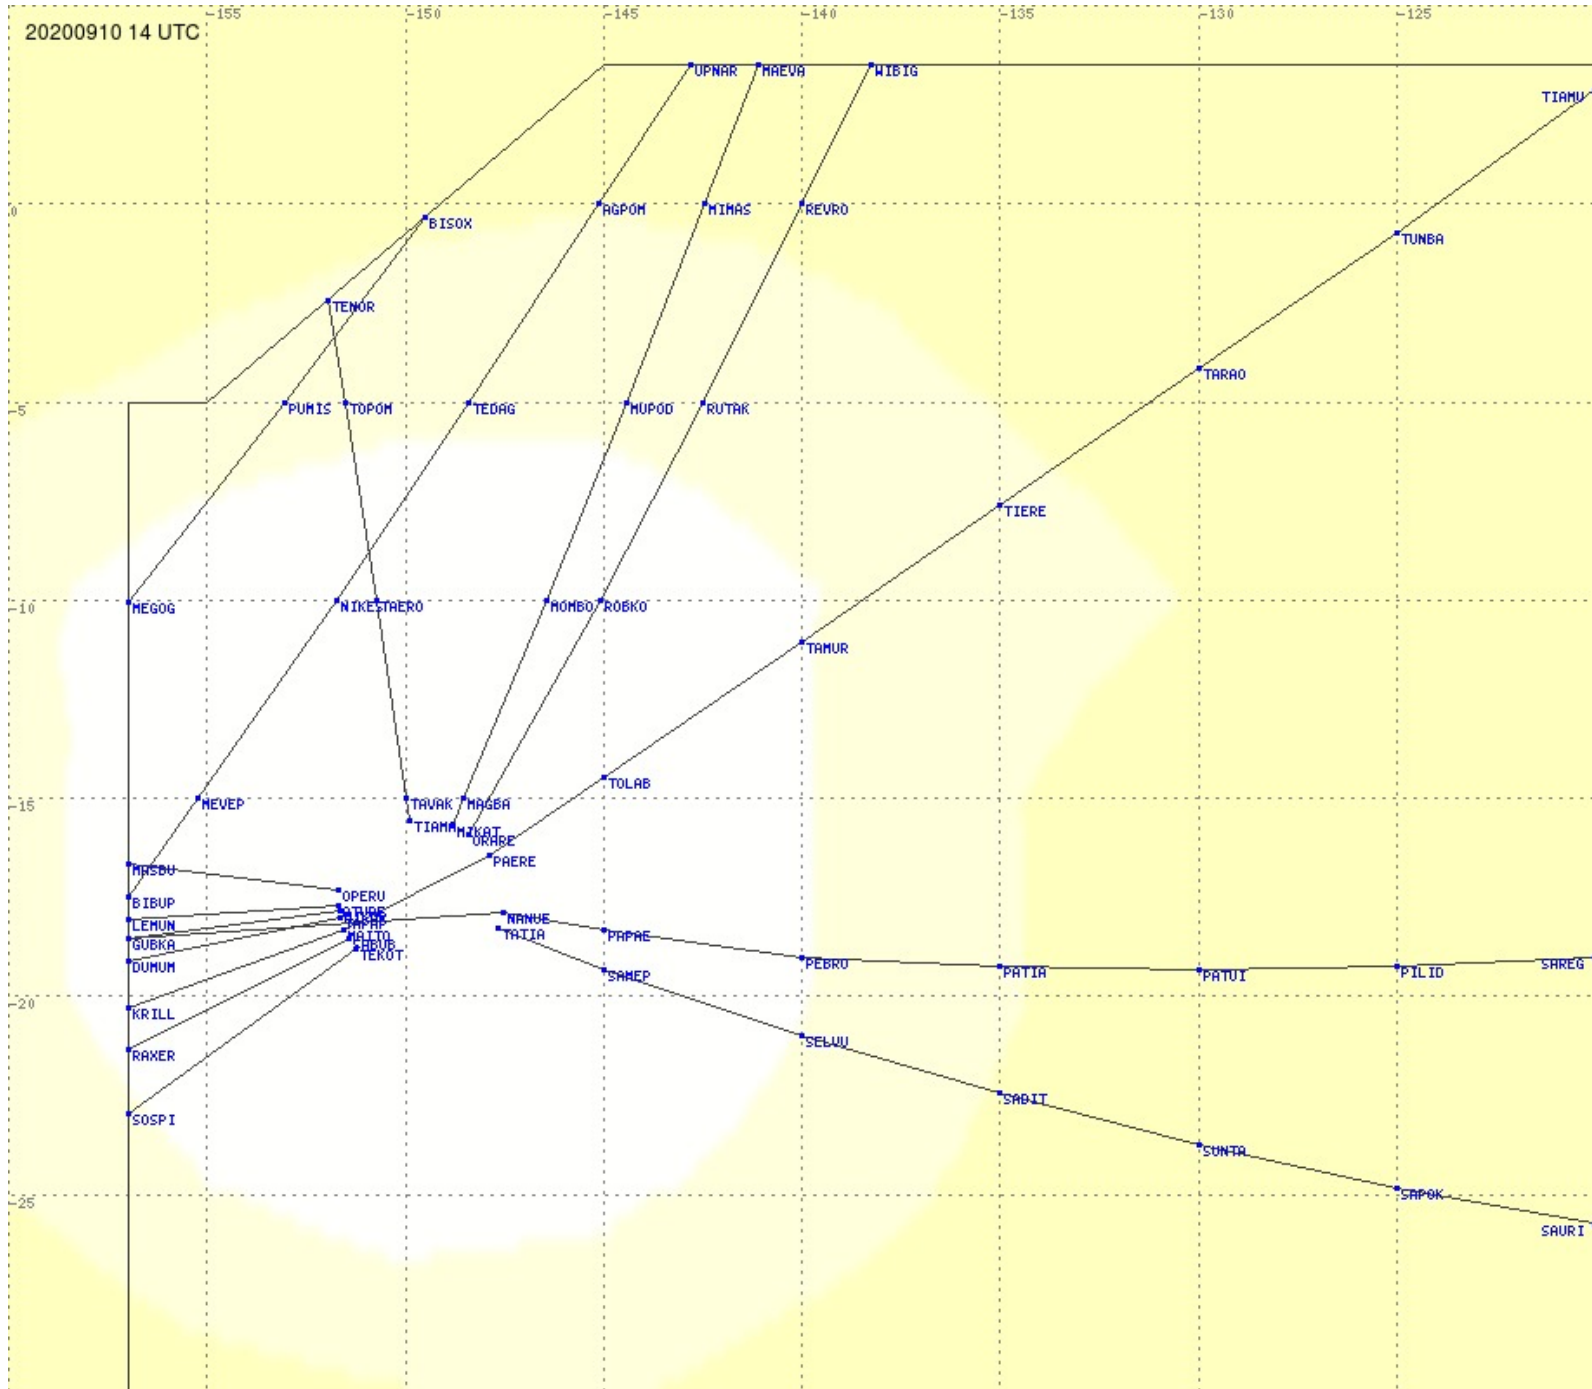

Tahiti FIR - HF Propag - 20200910

2.8 MHz 3.5 MHz 5.6 MHz 8.9 MHz 13.3 MHz 17.9 MHz None

Tahiti FIR - HF Propag - 20200910

2.8 MHz 3.5 MHz 5.6 MHz 8.9 MHz 13.3 MHz 17.9 MHz None

Tahiti FIR - HF Propag - 20200910

2.8 MHz 3.5 MHz 5.6 MHz 8.9 MHz 13.3 MHz 17.9 MHz None

Tahiti FIR - HF Propag - 20200910

Tahiti FIR - HF Propag - 20200910

Tahiti FIR - HF Propag - 20200910

Tahiti FIR - HF Propag - 20200910

Tahiti FIR - HF Propag - 20200910

2.8 MHz 3.5 MHz 5.6 MHz 8.9 MHz 13.3 MHz 17.9 MHz None

Tahiti FIR - HF Propag - 20200910

Tahiti FIR - HF Propag - 20200910

Tahiti FIR - HF Propag - 20200910

2.8 MHz 3.5 MHz 5.6 MHz 8.9 MHz 13.3 MHz 17.9 MHz None