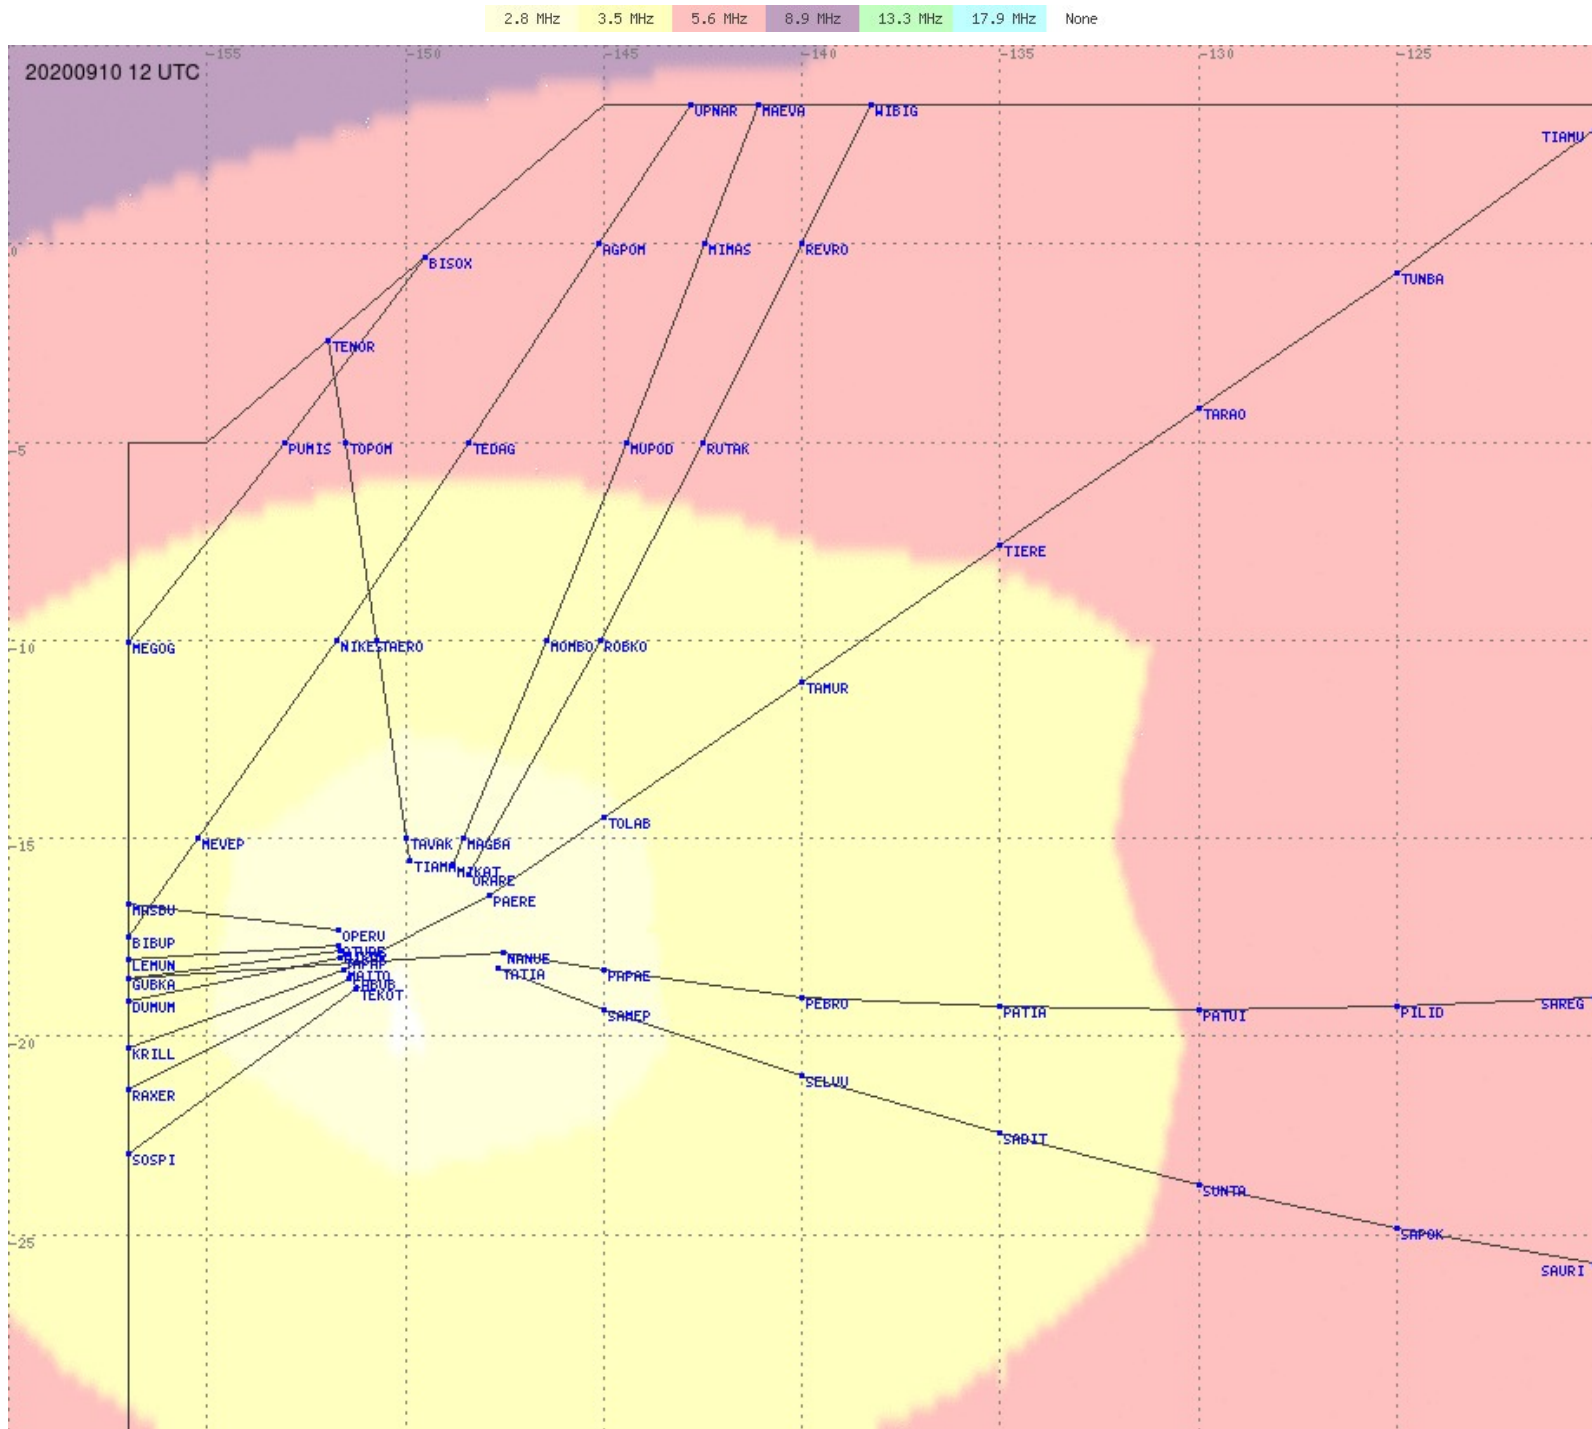

Tahiti FIR - HF Propag - 20200910

2.8 MHz 3.5 MHz 5.6 MHz 8.9 MHz 13.3 MHz 17.9 MHz None

Tahiti FIR - HF Propag - 20200910

2.8 MHz 3.5 MHz 5.6 MHz 8.9 MHz 13.3 MHz 17.9 MHz None

Tahiti FIR - HF Propag - 20200910

2.8 MHz 3.5 MHz 5.6 MHz 8.9 MHz 13.3 MHz 17.9 MHz None

Tahiti FIR - HF Propag - 20200910

Tahiti FIR - HF Propag - 20200910

Tahiti FIR - HF Propag - 20200910

Tahiti FIR - HF Propag - 20200910

Tahiti FIR - HF Propag - 20200910

2.8 MHz 3.5 MHz 5.6 MHz 8.9 MHz 13.3 MHz 17.9 MHz None

Tahiti FIR - HF Propag - 20200910

Tahiti FIR - HF Propag - 20200910

Tahiti FIR - HF Propag - 20200910

2.8 MHz 3.5 MHz 5.6 MHz 8.9 MHz 13.3 MHz 17.9 MHz None