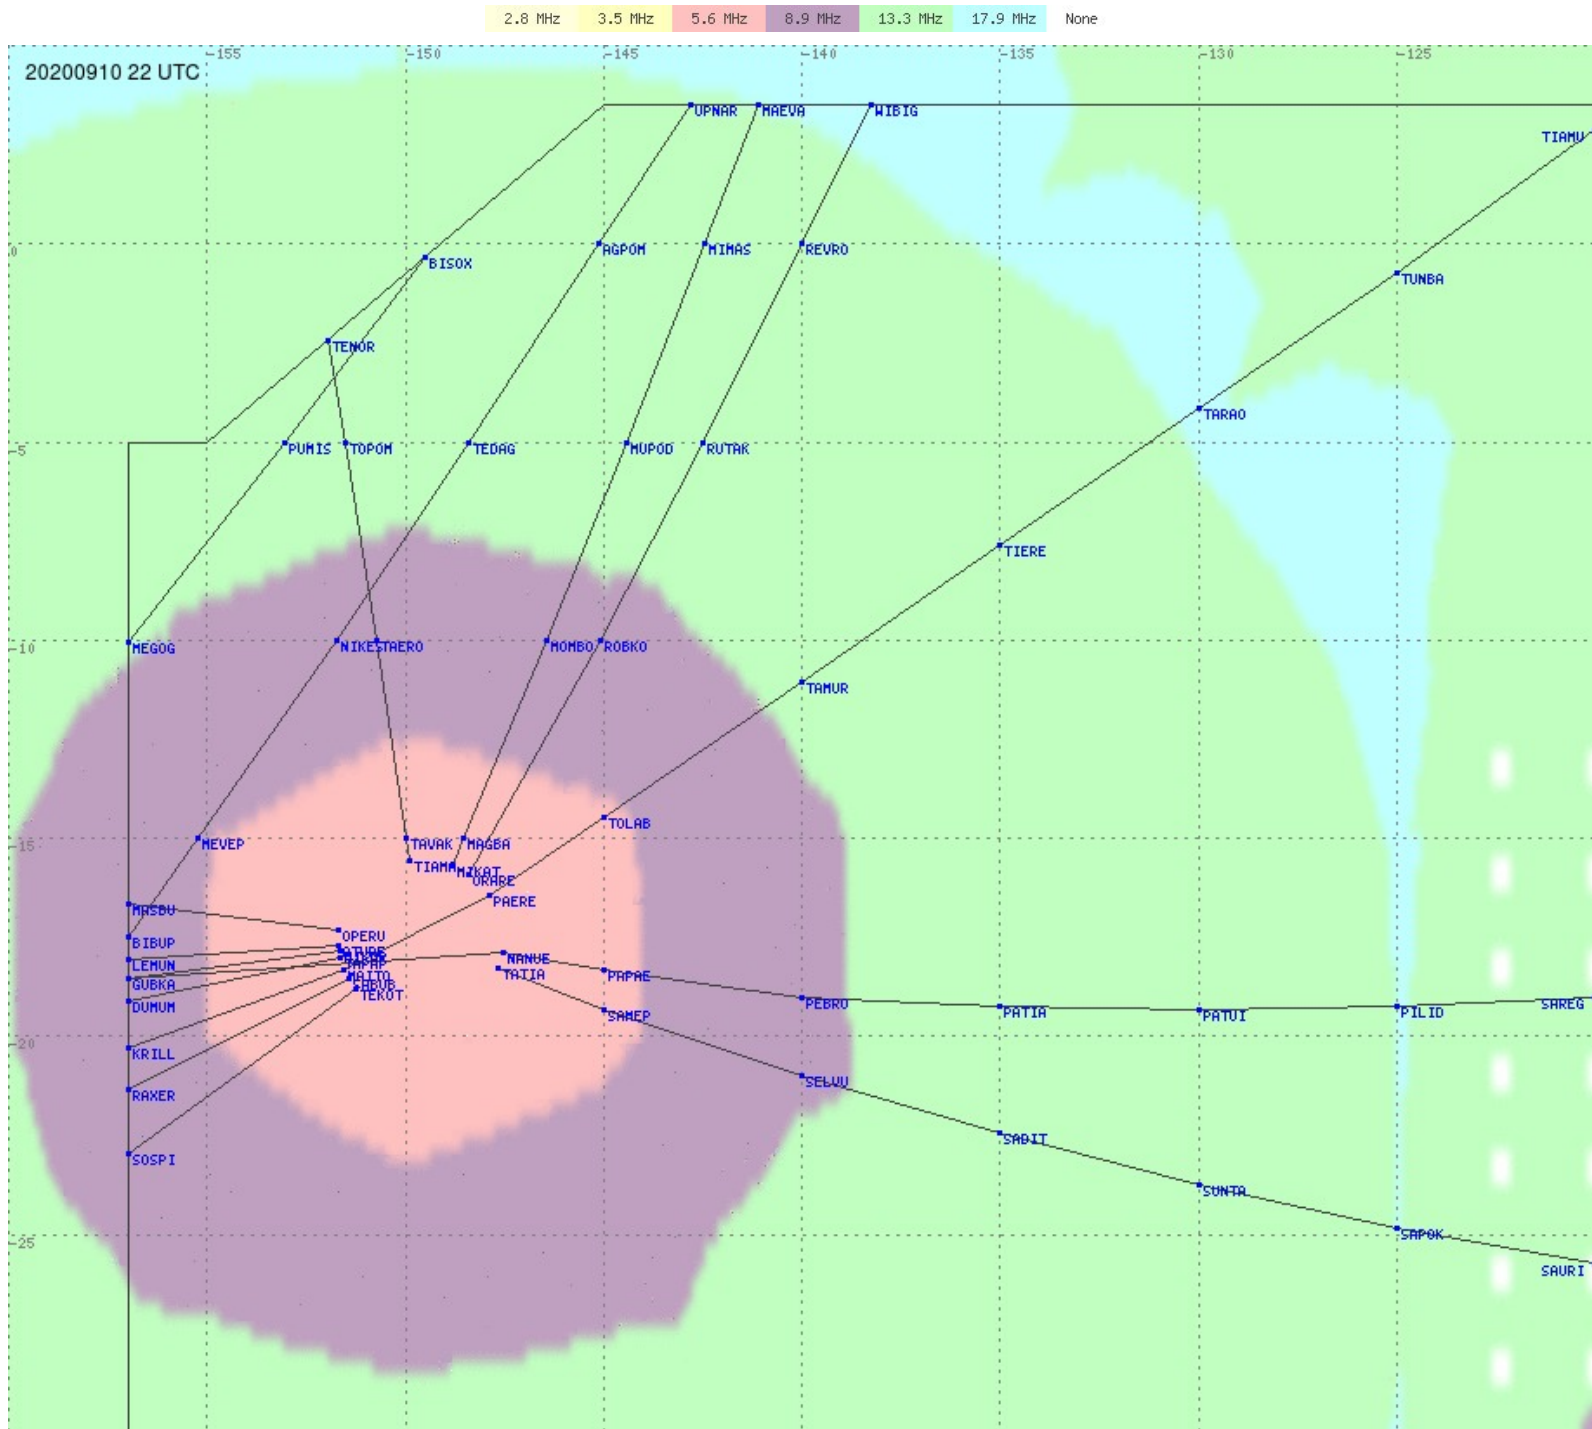

Tahiti FIR - HF Propag - 20200910

2.8 MHz 3.5 MHz 5.6 MHz 8.9 MHz 13.3 MHz 17.9 MHz None

Tahiti FIR - HF Propag - 20200910

2.8 MHz 3.5 MHz 5.6 MHz 8.9 MHz 13.3 MHz 17.9 MHz None

Tahiti FIR - HF Propag - 20200910

2.8 MHz 3.5 MHz 5.6 MHz 8.9 MHz 13.3 MHz 17.9 MHz None

Tahiti FIR - HF Propag - 20200910

Tahiti FIR - HF Propag - 20200910

Tahiti FIR - HF Propag - 20200910

2.8 MHz 3.5 MHz 5.6 MHz 8.9 MHz 13.3 MHz 17.9 MHz None