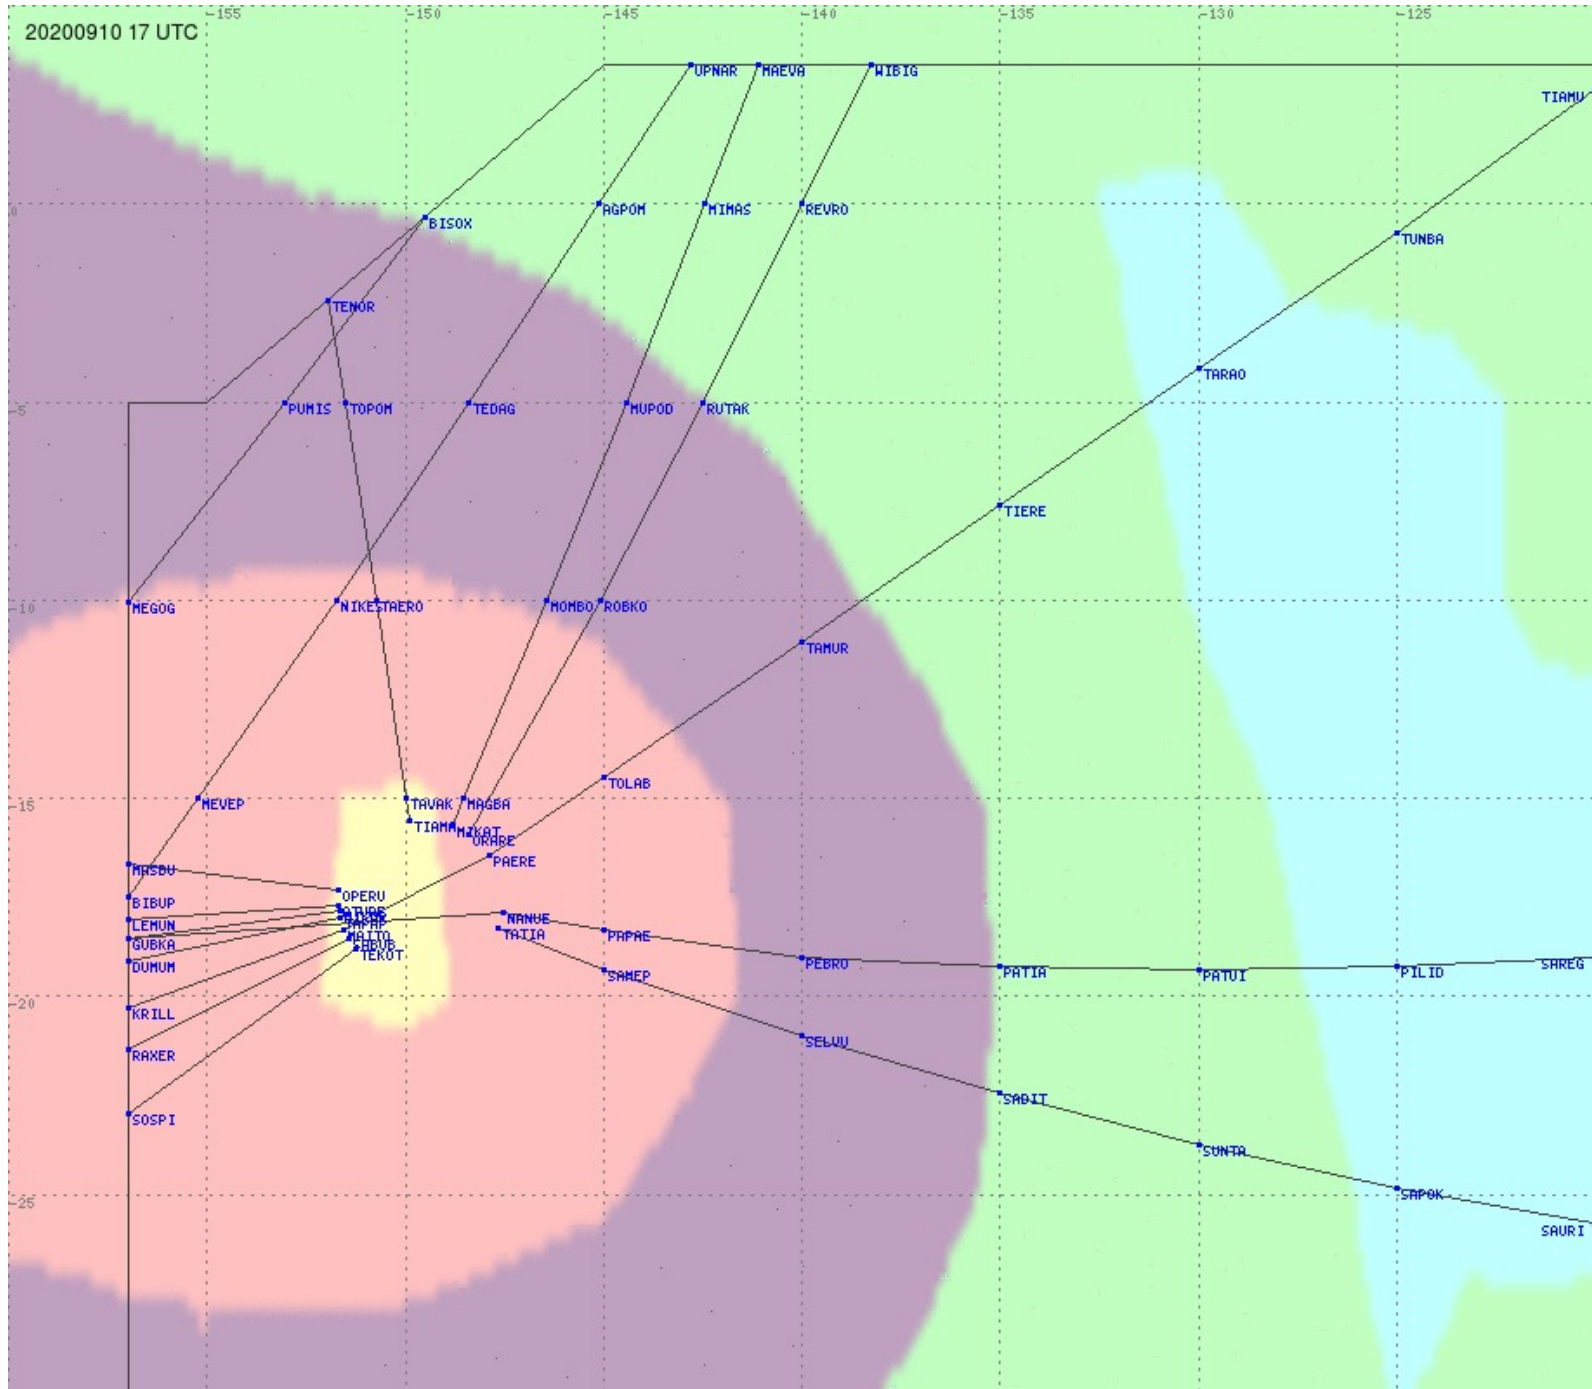

Tahiti FIR - HF Propag - 20200910

2.8 MHz 3.5 MHz 5.6 MHz 8.9 MHz 13.3 MHz 17.9 MHz None

Tahiti FIR - HF Propag - 20200910

2.8 MHz 3.5 MHz 5.6 MHz 8.9 MHz 13.3 MHz 17.9 MHz None

Tahiti FIR - HF Propag - 20200910

2.8 MHz 3.5 MHz 5.6 MHz 8.9 MHz 13.3 MHz 17.9 MHz None

Tahiti FIR - HF Propag - 20200910

Tahiti FIR - HF Propag - 20200910

Tahiti FIR - HF Propag - 20200910

Tahiti FIR - HF Propag - 20200910

Tahiti FIR - HF Propag - 20200910

2.8 MHz 3.5 MHz 5.6 MHz 8.9 MHz 13.3 MHz 17.9 MHz None

Tahiti FIR - HF Propag - 20200910

Tahiti FIR - HF Propag - 20200910

Tahiti FIR - HF Propag - 20200910

2.8 MHz 3.5 MHz 5.6 MHz 8.9 MHz 13.3 MHz 17.9 MHz None