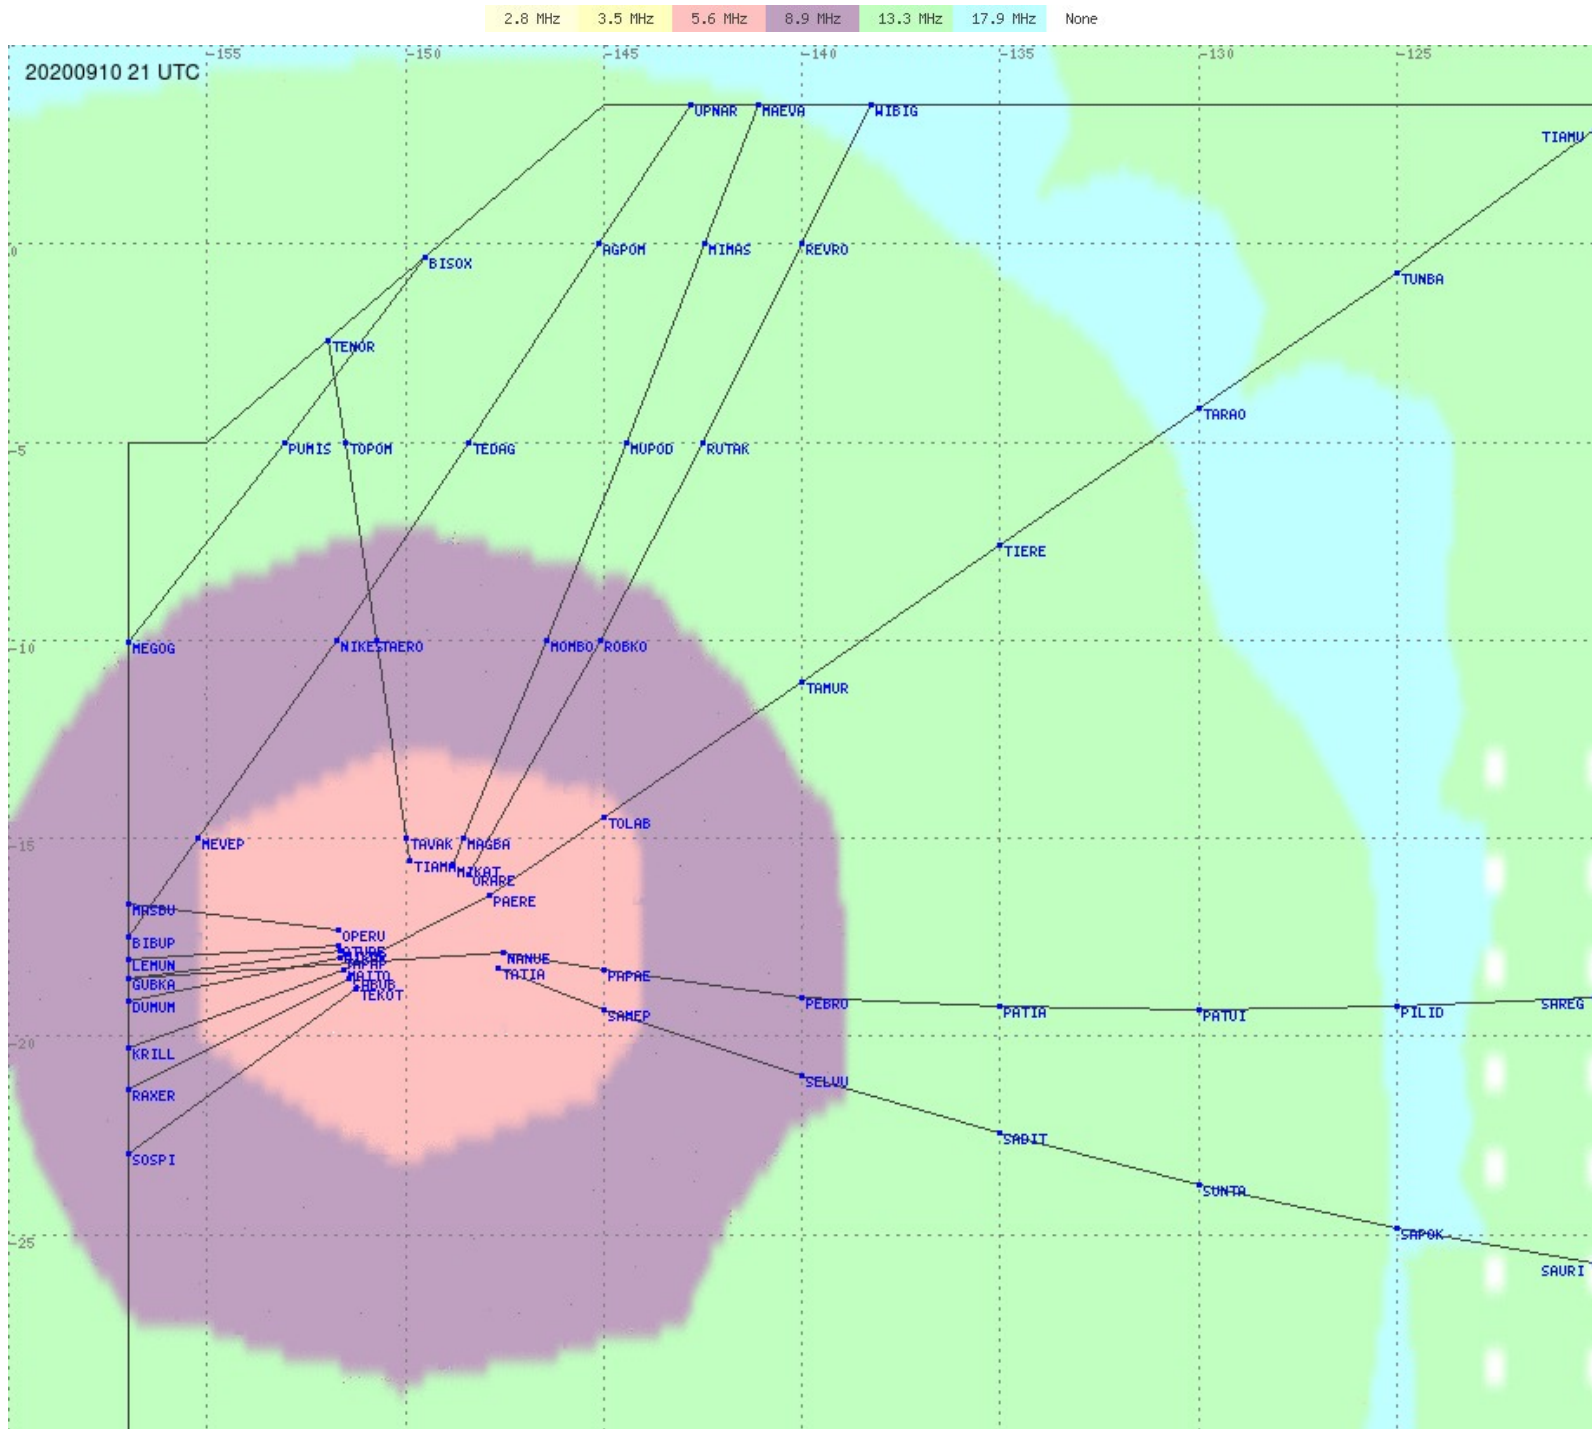

Tahiti FIR - HF Propag - 20200910

2.8 MHz 3.5 MHz 5.6 MHz 8.9 MHz 13.3 MHz 17.9 MHz None

Tahiti FIR - HF Propag - 20200910

2.8 MHz 3.5 MHz 5.6 MHz 8.9 MHz 13.3 MHz 17.9 MHz None

Tahiti FIR - HF Propag - 20200910

2.8 MHz 3.5 MHz 5.6 MHz 8.9 MHz 13.3 MHz 17.9 MHz None

Tahiti FIR - HF Propag - 20200910

Tahiti FIR - HF Propag - 20200910

Tahiti FIR - HF Propag - 20200910

2.8 MHz 3.5 MHz 5.6 MHz 8.9 MHz 13.3 MHz 17.9 MHz None