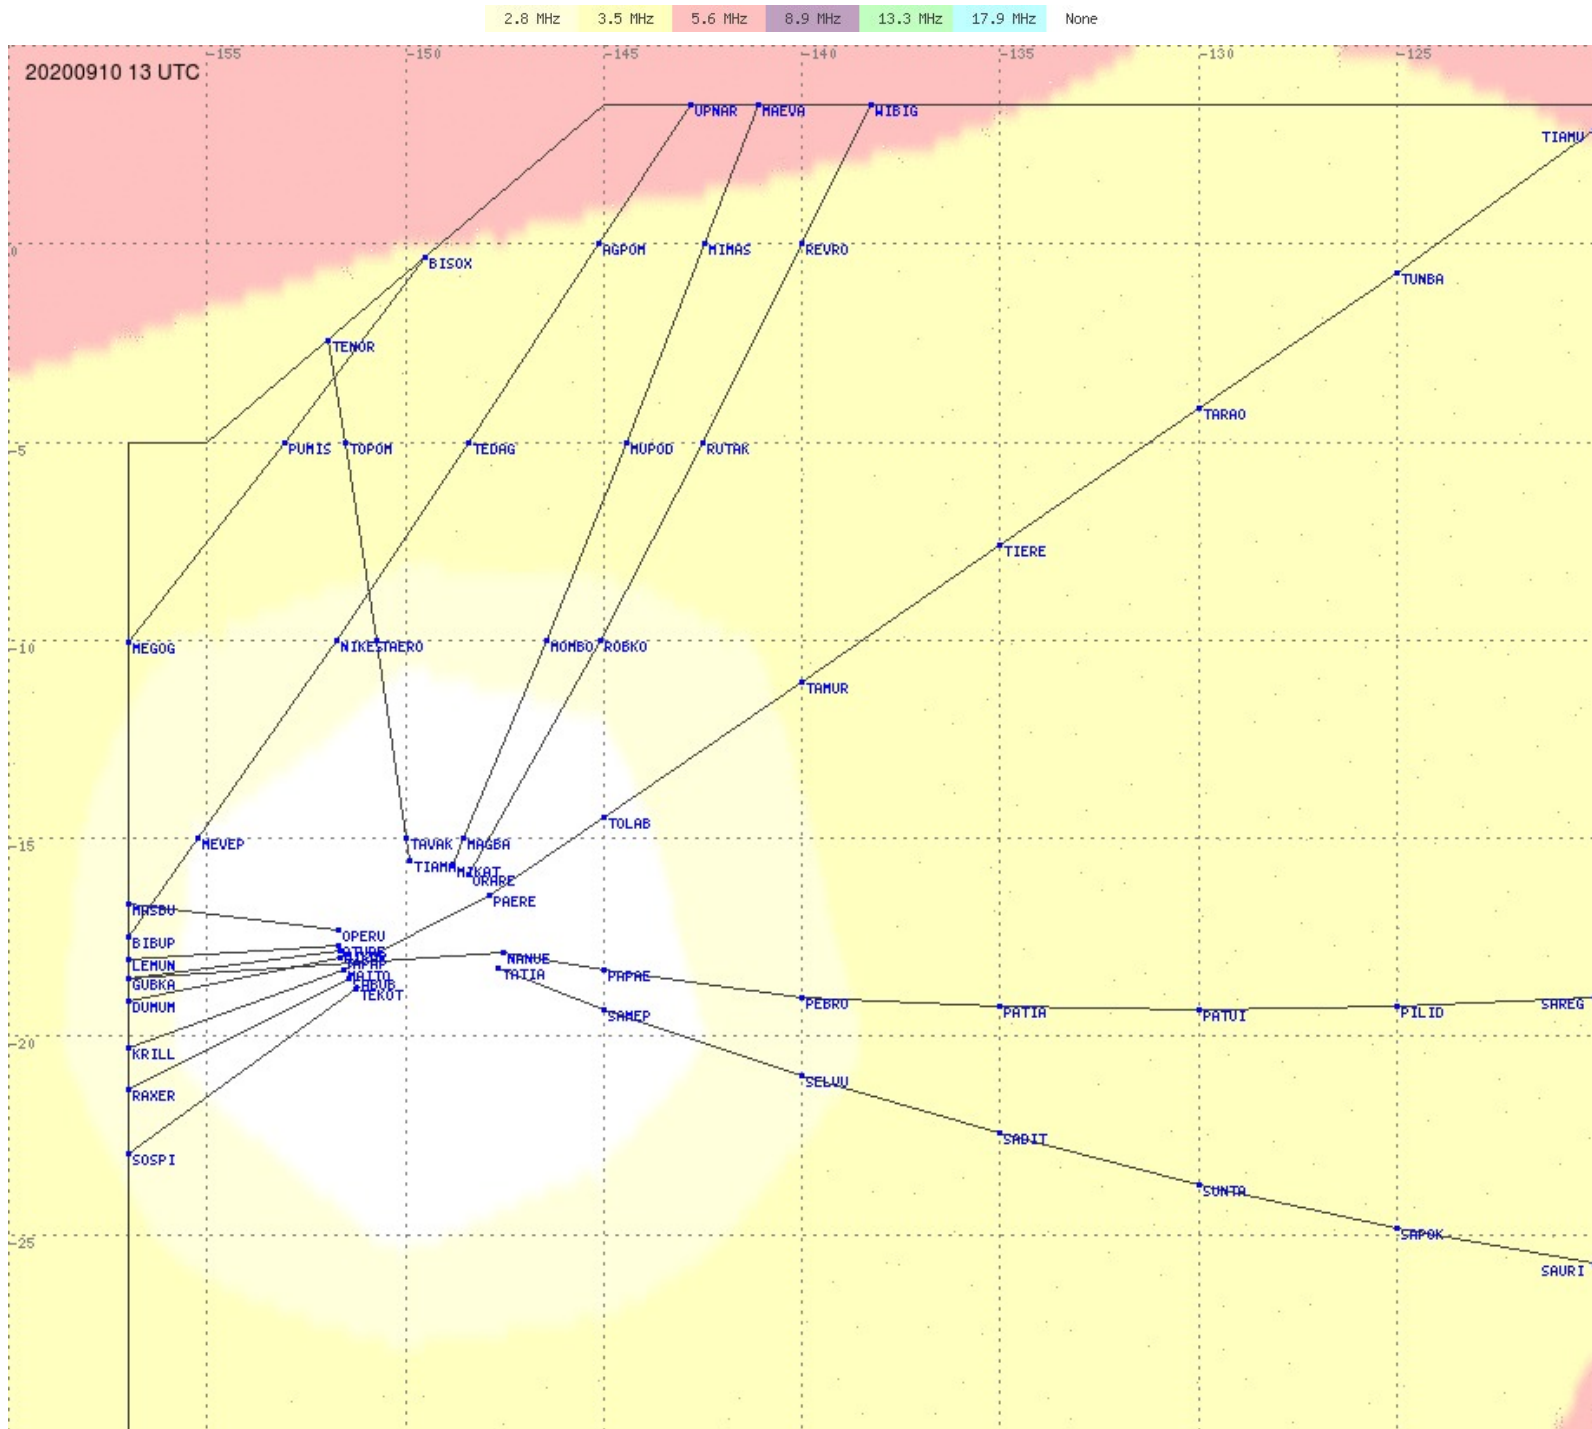

Tahiti FIR - HF Propag - 20200910

2.8 MHz 3.5 MHz 5.6 MHz 8.9 MHz 13.3 MHz 17.9 MHz None

Tahiti FIR - HF Propag - 20200910

2.8 MHz 3.5 MHz 5.6 MHz 8.9 MHz 13.3 MHz 17.9 MHz None

Tahiti FIR - HF Propag - 20200910

2.8 MHz 3.5 MHz 5.6 MHz 8.9 MHz 13.3 MHz 17.9 MHz None

Tahiti FIR - HF Propag - 20200910

Tahiti FIR - HF Propag - 20200910

Tahiti FIR - HF Propag - 20200910

Tahiti FIR - HF Propag - 20200910

Tahiti FIR - HF Propag - 20200910

2.8 MHz 3.5 MHz 5.6 MHz 8.9 MHz 13.3 MHz 17.9 MHz None

Tahiti FIR - HF Propag - 20200910

Tahiti FIR - HF Propag - 20200910

Tahiti FIR - HF Propag - 20200910

2.8 MHz 3.5 MHz 5.6 MHz 8.9 MHz 13.3 MHz 17.9 MHz None