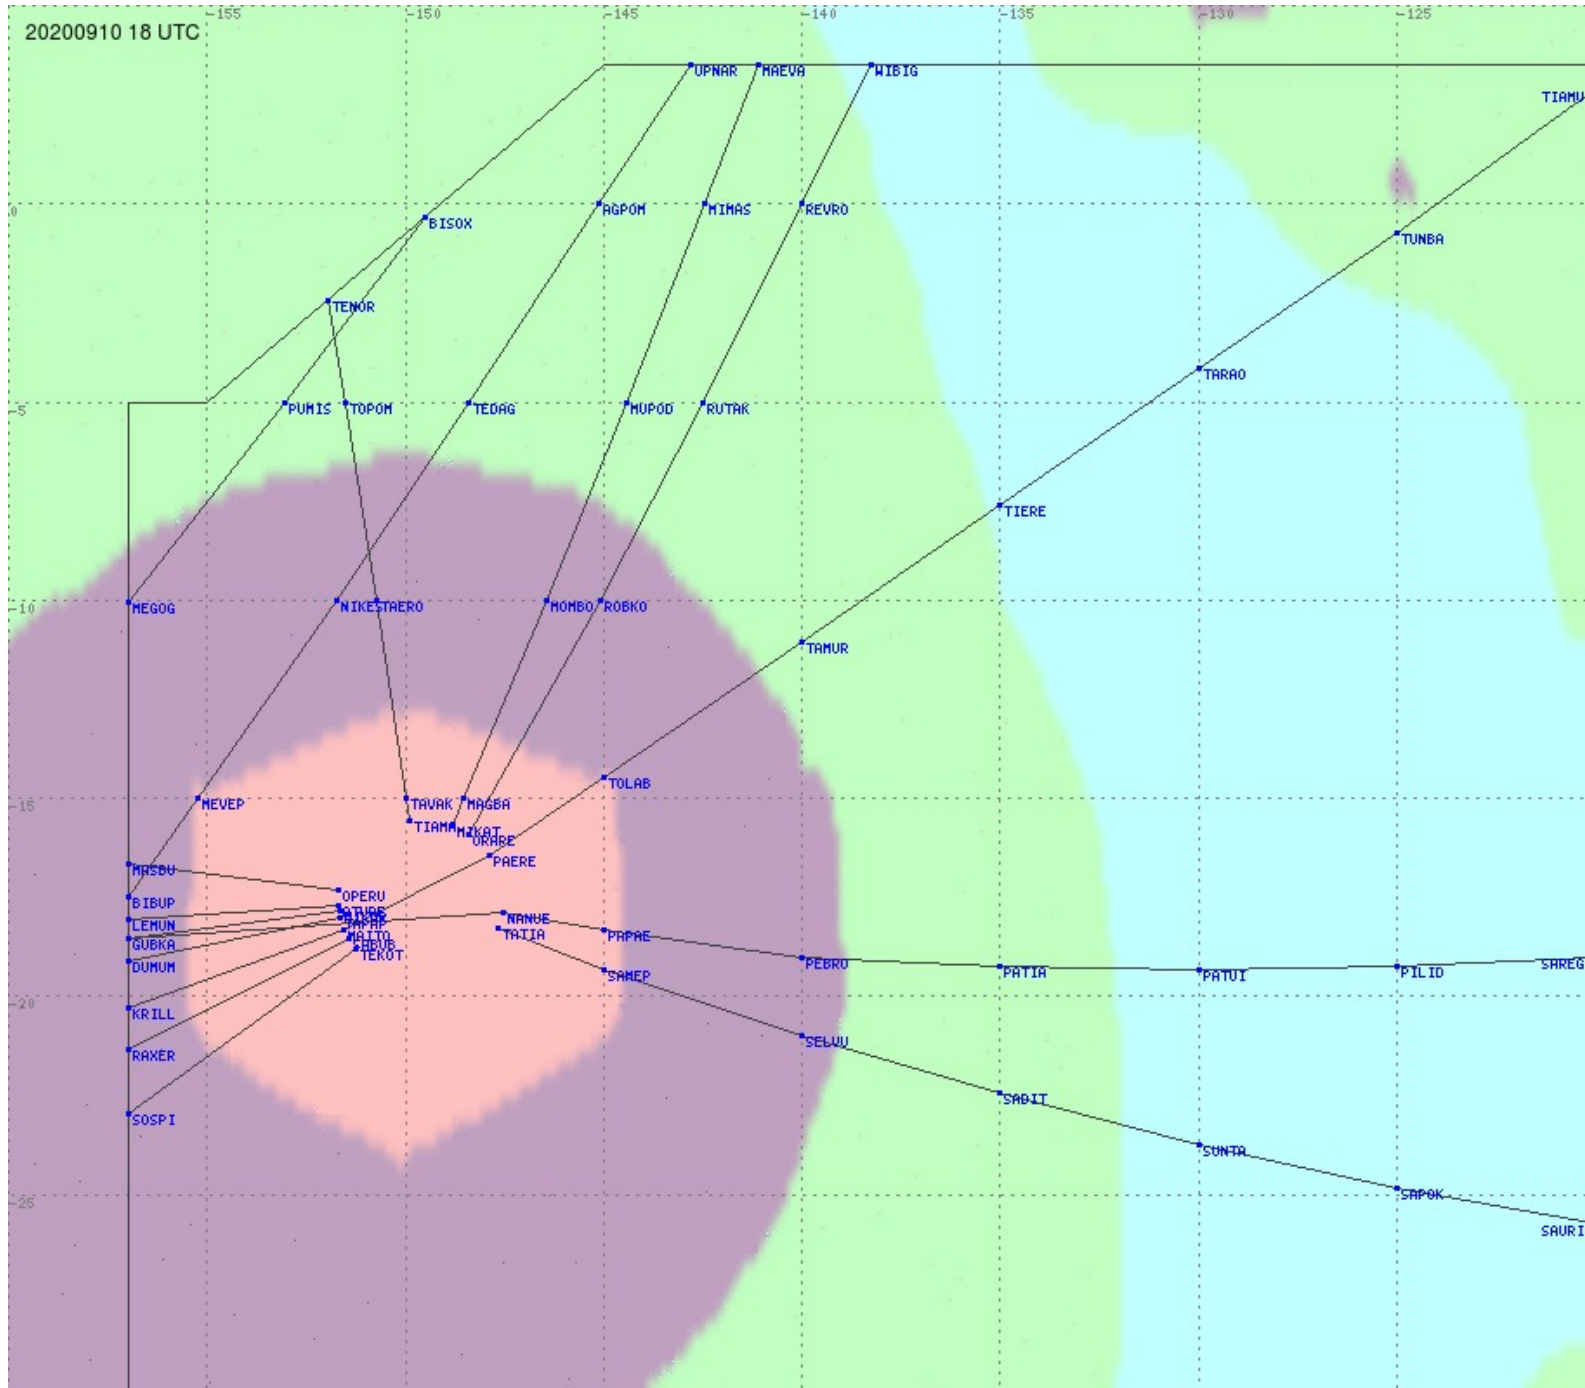

Tahiti FIR - HF Propag - 20200910

2.8 MHz 3.5 MHz 5.6 MHz 8.9 MHz 13.3 MHz 17.9 MHz None

Tahiti FIR - HF Propag - 20200910

2.8 MHz 3.5 MHz 5.6 MHz 8.9 MHz 13.3 MHz 17.9 MHz None

Tahiti FIR - HF Propag - 20200910

2.8 MHz 3.5 MHz 5.6 MHz 8.9 MHz 13.3 MHz 17.9 MHz None

Tahiti FIR - HF Propag - 20200910

Tahiti FIR - HF Propag - 20200910

Tahiti FIR - HF Propag - 20200910

Tahiti FIR - HF Propag - 20200910

Tahiti FIR - HF Propag - 20200910

2.8 MHz 3.5 MHz 5.6 MHz 8.9 MHz 13.3 MHz 17.9 MHz None

Tahiti FIR - HF Propag - 20200910

Tahiti FIR - HF Propag - 20200910

Tahiti FIR - HF Propag - 20200910

2.8 MHz 3.5 MHz 5.6 MHz 8.9 MHz 13.3 MHz 17.9 MHz None