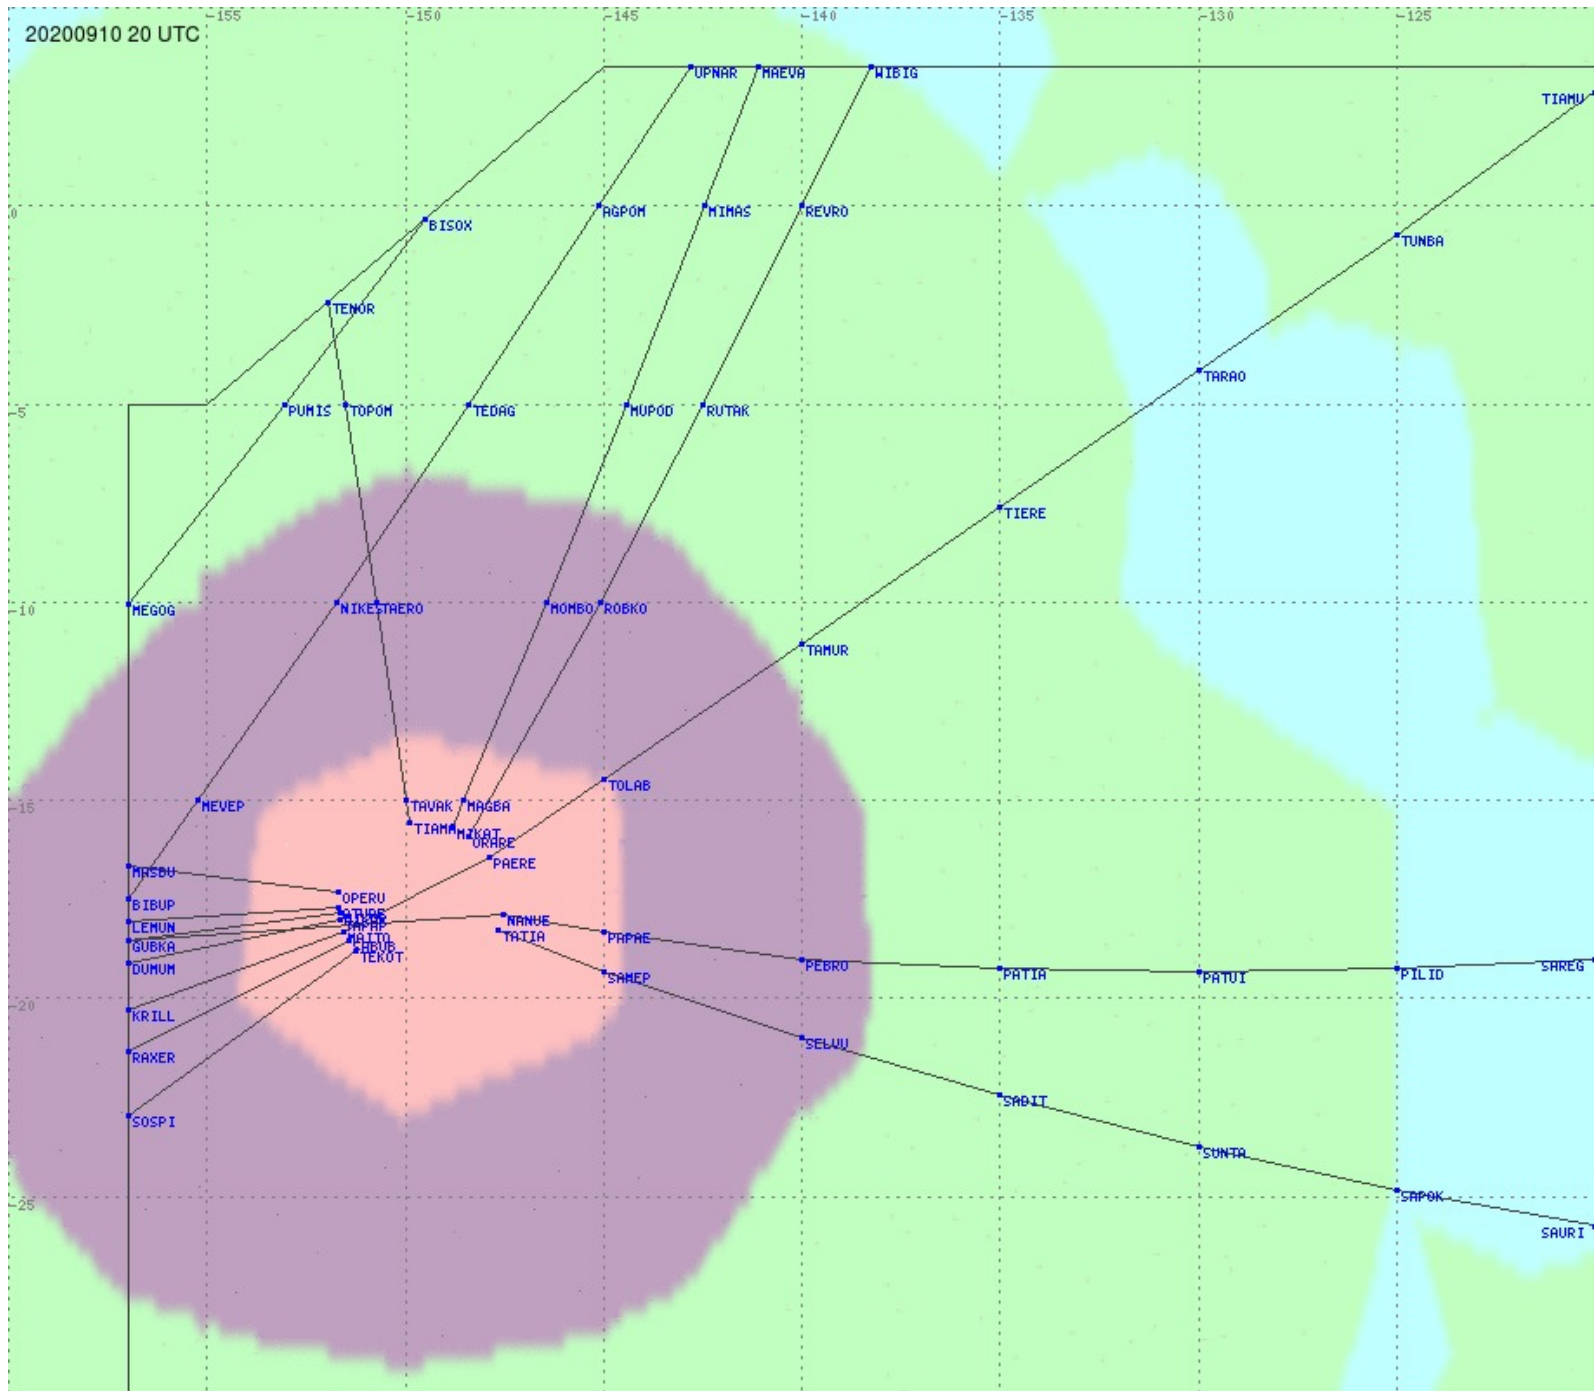

Tahiti FIR - HF Propag - 20200910

2.8 MHz 3.5 MHz 5.6 MHz 8.9 MHz 13.3 MHz 17.9 MHz None

Tahiti FIR - HF Propag - 20200910

2.8 MHz 3.5 MHz 5.6 MHz 8.9 MHz 13.3 MHz 17.9 MHz None

Tahiti FIR - HF Propag - 20200910

2.8 MHz 3.5 MHz 5.6 MHz 8.9 MHz 13.3 MHz 17.9 MHz None

Tahiti FIR - HF Propag - 20200910

Tahiti FIR - HF Propag - 20200910

Tahiti FIR - HF Propag - 20200910

2.8 MHz 3.5 MHz 5.6 MHz 8.9 MHz 13.3 MHz 17.9 MHz None