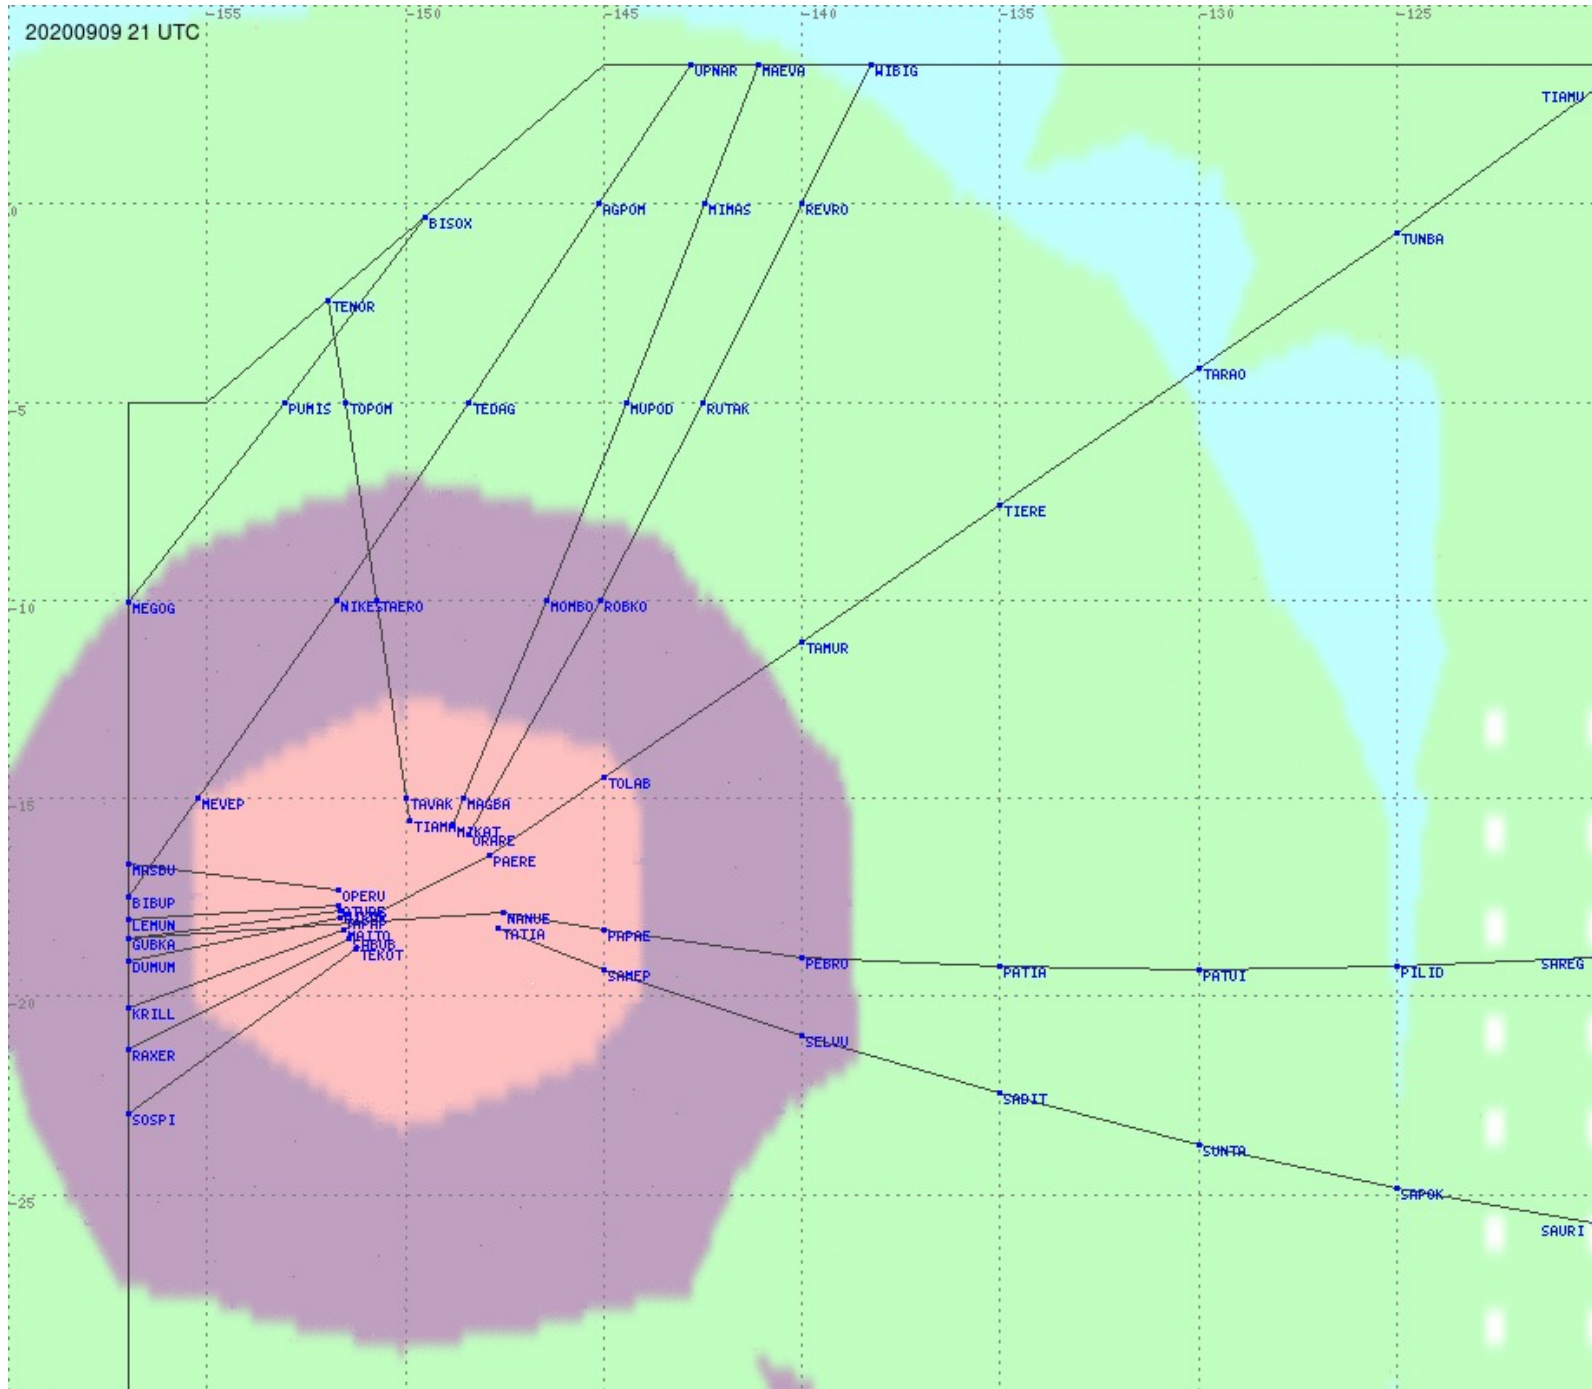

Tahiti FIR - HF Propag - 20200909

2.8 MHz 3.5 MHz 5.6 MHz 8.9 MHz 13.3 MHz 17.9 MHz None

Tahiti FIR - HF Propag - 20200909

2.8 MHz 3.5 MHz 5.6 MHz 8.9 MHz 13.3 MHz 17.9 MHz None

Tahiti FIR - HF Propag - 20200909

2.8 MHz
3.5 MHz
5.6 MHz
8.9 MHz
13.3 MHz
17.9 MHz
None

Tahiti FIR - HF Propag - 20200909

Tahiti FIR - HF Propag - 20200909

Tahiti FIR - HF Propag - 20200909

2.8 MHz 3.5 MHz 5.6 MHz 8.9 MHz 13.3 MHz 17.9 MHz None

2.8 MHz 3.5 MHz 5.6 MHz 8.9 MHz 13.3 MHz 17.9 MHz None

Tahiti FIR - HF Propag - 20200909

2.8 MHz
3.5 MHz
5.6 MHz
8.9 MHz
13.3 MHz
17.9 MHz
None

Tahiti FIR - HF Propag - 20200909

2.8 MHz 3.5 MHz 5.6 MHz 8.9 MHz 13.3 MHz 17.9 MHz None