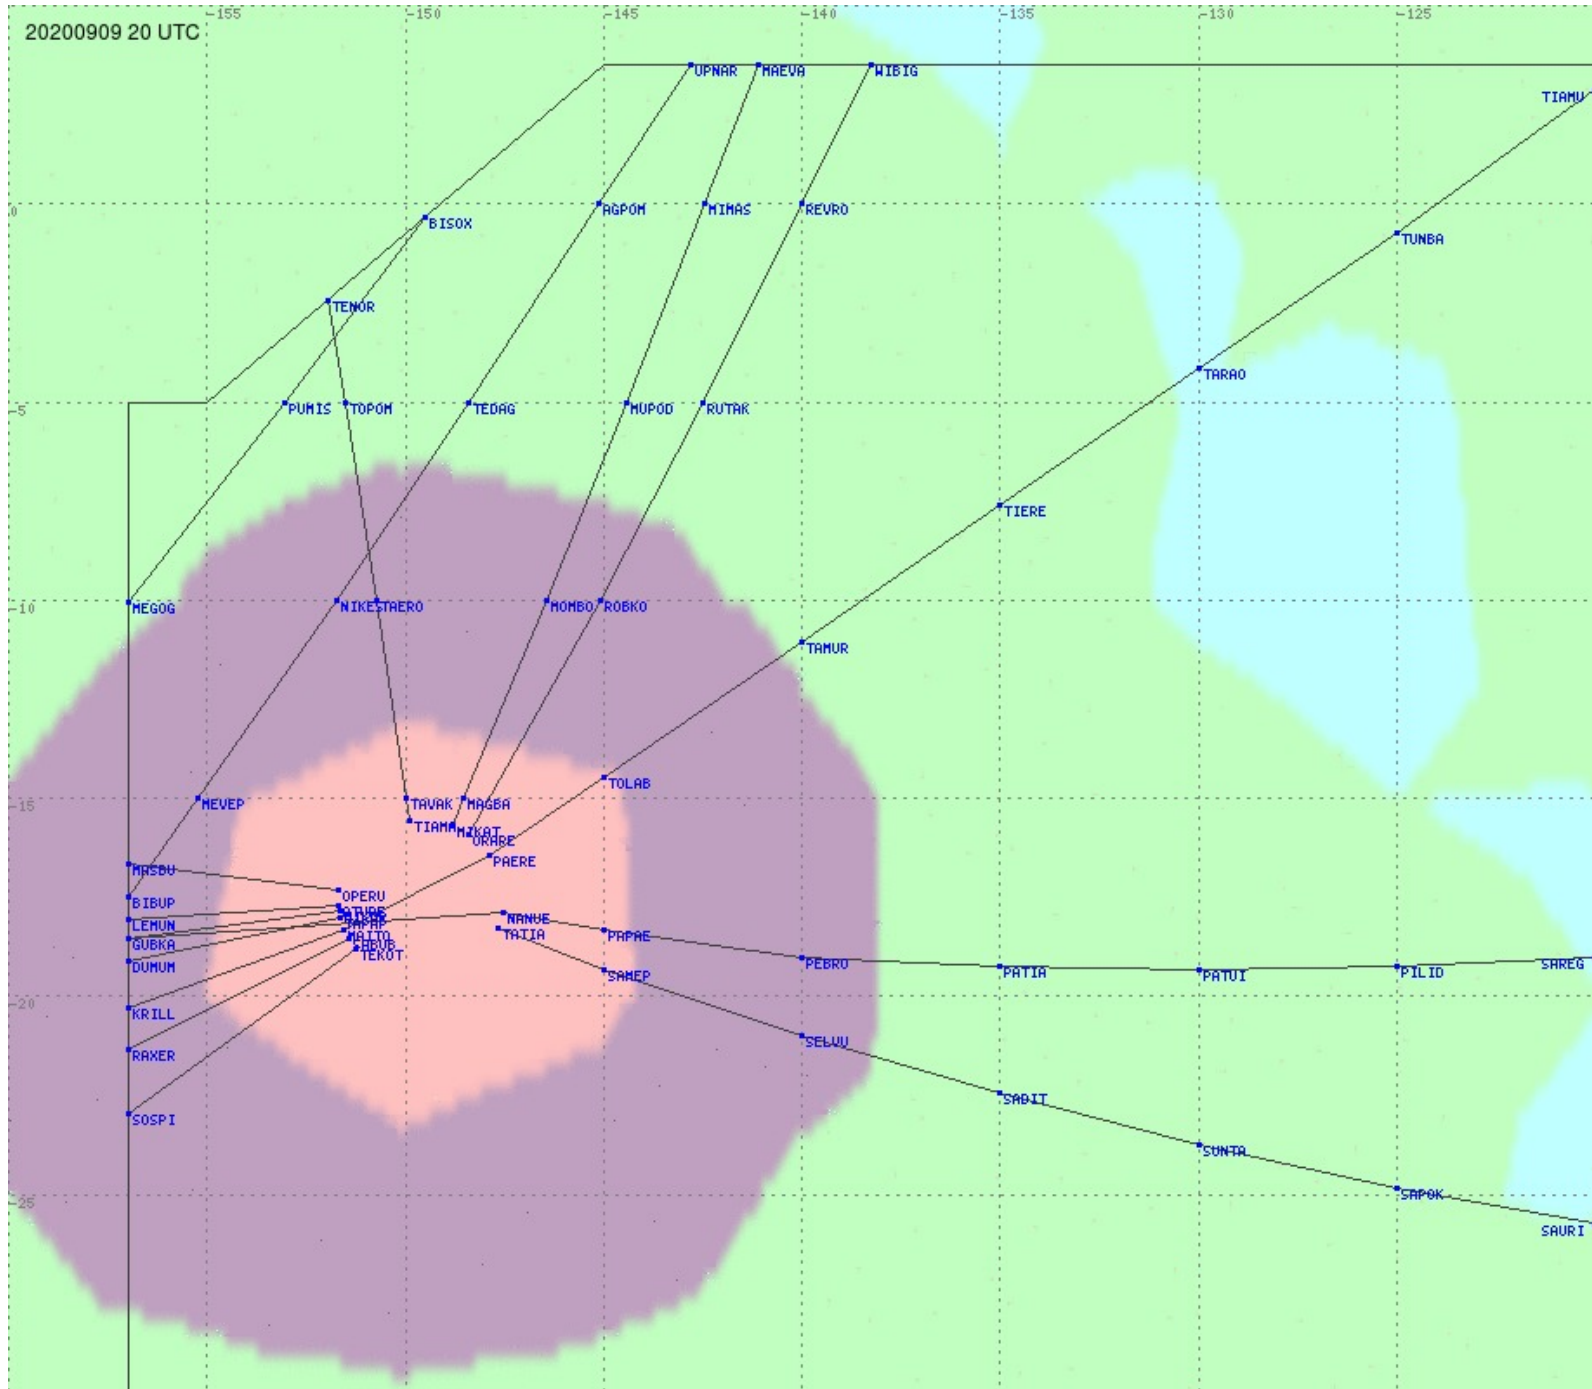

Tahiti FIR - HF Propag - 20200909

2.8 MHz 3.5 MHz 5.6 MHz 8.9 MHz 13.3 MHz 17.9 MHz None

Tahiti FIR - HF Propag - 20200909

2.8 MHz 3.5 MHz 5.6 MHz 8.9 MHz 13.3 MHz 17.9 MHz None

Tahiti FIR - HF Propag - 20200909

2.8 MHz
3.5 MHz
5.6 MHz
8.9 MHz
13.3 MHz
17.9 MHz
None

Tahiti FIR - HF Propag - 20200909

Tahiti FIR - HF Propag - 20200909

Tahiti FIR - HF Propag - 20200909

2.8 MHz 3.5 MHz 5.6 MHz 8.9 MHz 13.3 MHz 17.9 MHz None