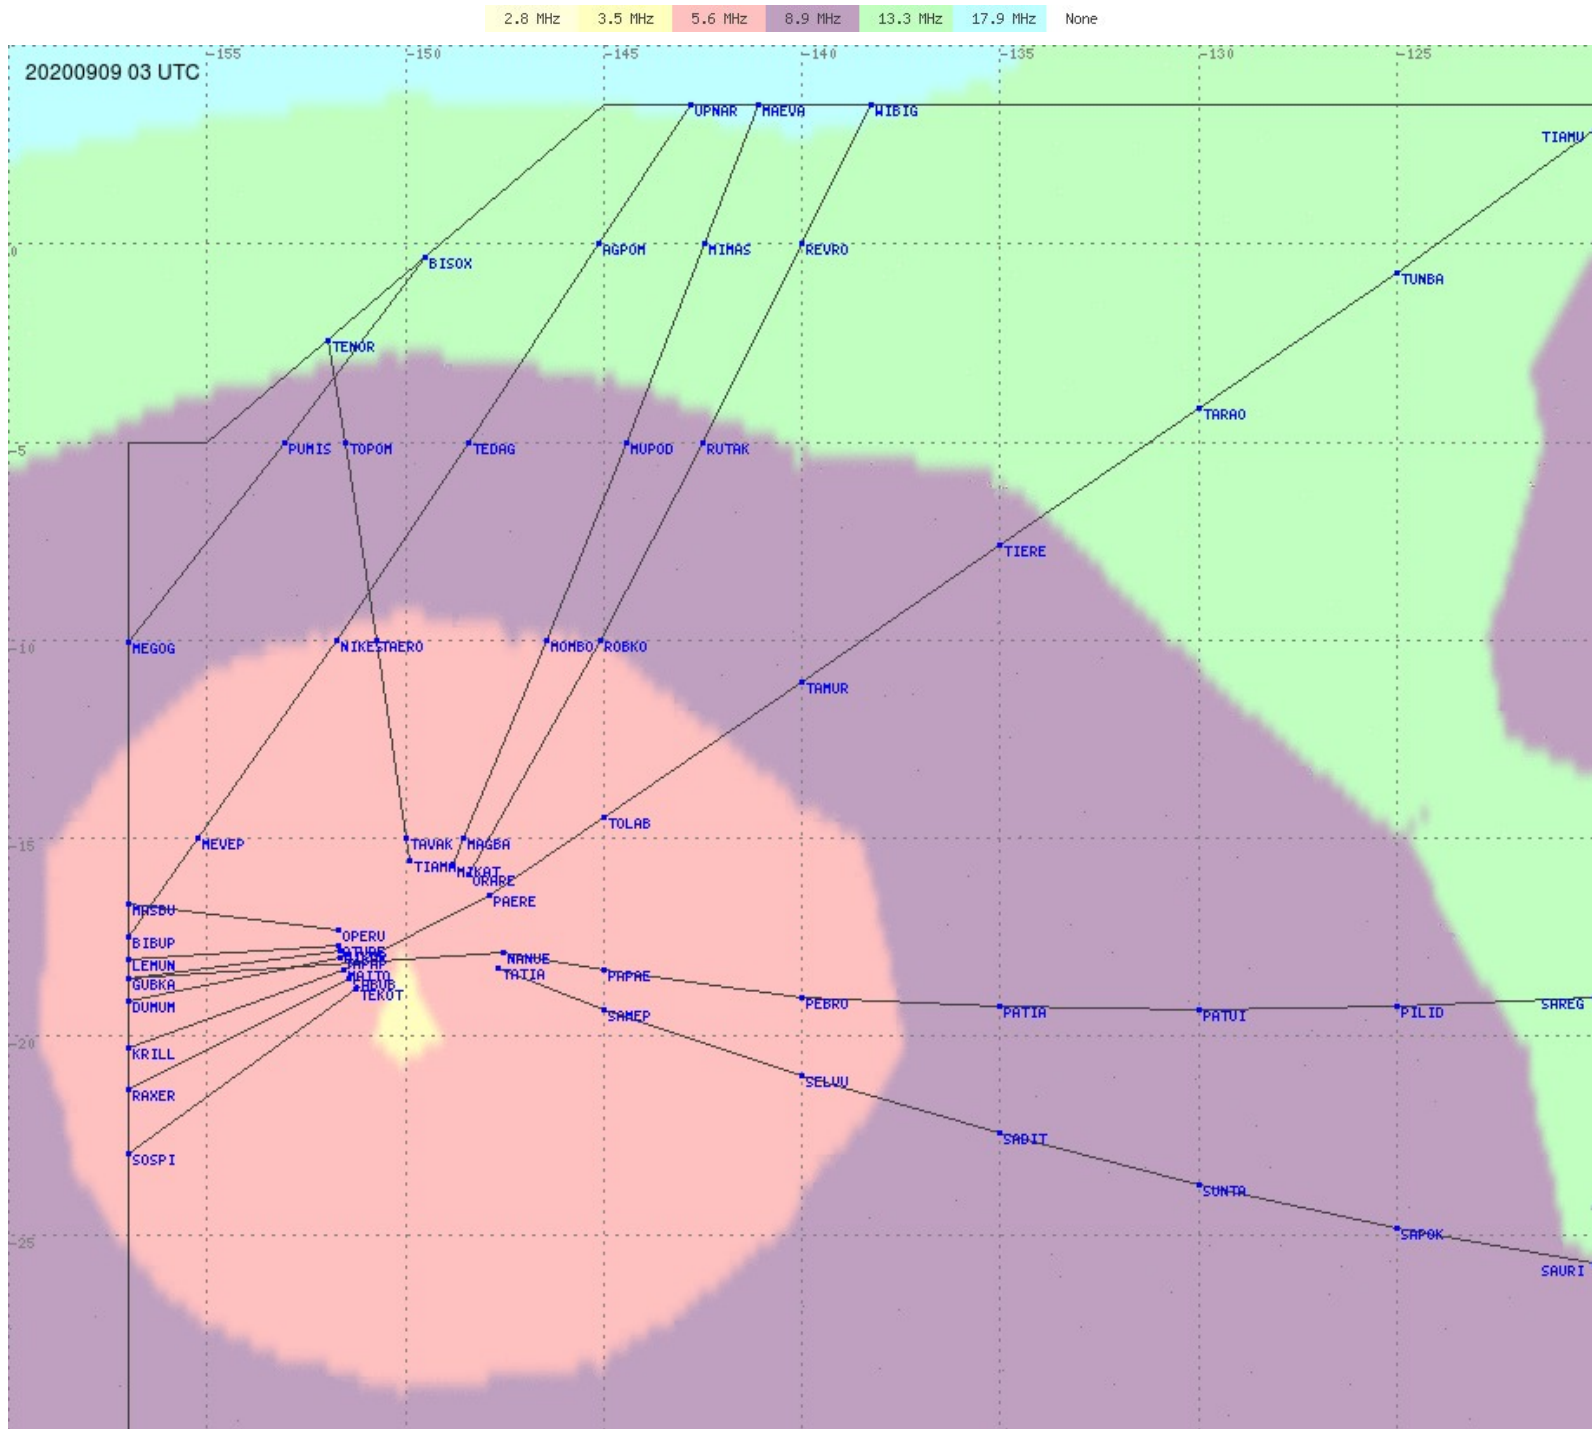

Tahiti FIR - HF Propag - 20200909

2.8 MHz 3.5 MHz 5.6 MHz 8.9 MHz 13.3 MHz 17.9 MHz None

Tahiti FIR - HF Propag - 20200909

2.8 MHz 3.5 MHz 5.6 MHz 8.9 MHz 13.3 MHz 17.9 MHz None

Tahiti FIR - HF Propag - 20200909

2.8 MHz
3.5 MHz
5.6 MHz
8.9 MHz
13.3 MHz
17.9 MHz
None

Tahiti FIR - HF Propag - 20200909

Tahiti FIR - HF Propag - 20200909

2.8 MHz 3.5 MHz 5.6 MHz 8.9 MHz 13.3 MHz 17.9 MHz None

Tahiti FIR - HF Propag - 20200909