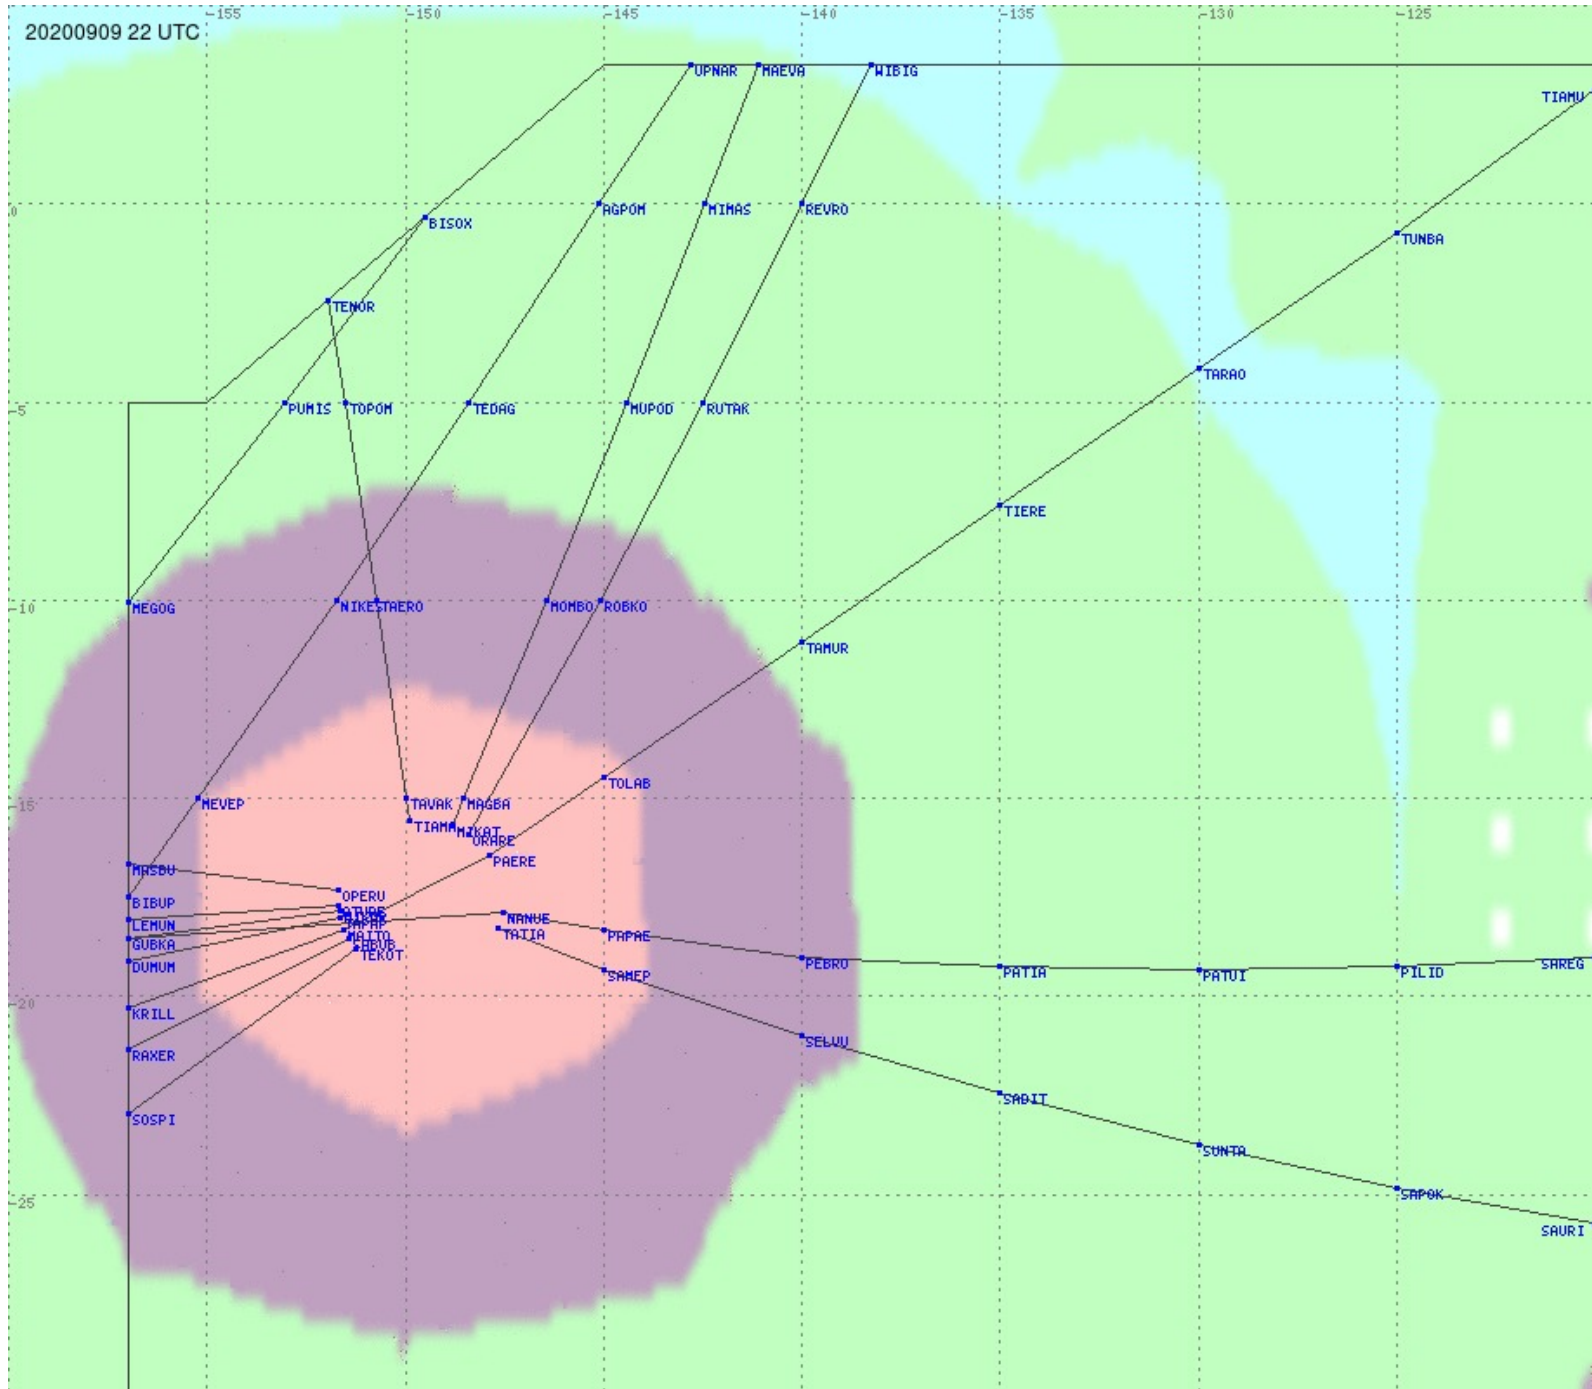

Tahiti FIR - HF Propag - 20200909

2.8 MHz 3.5 MHz 5.6 MHz 8.9 MHz 13.3 MHz 17.9 MHz None

Tahiti FIR - HF Propag - 20200909

2.8 MHz 3.5 MHz 5.6 MHz 8.9 MHz 13.3 MHz 17.9 MHz None

Tahiti FIR - HF Propag - 20200909

2.8 MHz
3.5 MHz
5.6 MHz
8.9 MHz
13.3 MHz
17.9 MHz
None

Tahiti FIR - HF Propag - 20200909

Tahiti FIR - HF Propag - 20200909

Tahiti FIR - HF Propag - 20200909

2.8 MHz 3.5 MHz 5.6 MHz 8.9 MHz 13.3 MHz 17.9 MHz None

2.8 MHz 3.5 MHz 5.6 MHz 8.9 MHz 13.3 MHz 17.9 MHz None

Tahiti FIR - HF Propag - 20200909

2.8 MHz
3.5 MHz
5.6 MHz
8.9 MHz
13.3 MHz
17.9 MHz
None

Tahiti FIR - HF Propag - 20200909

2.8 MHz 3.5 MHz 5.6 MHz 8.9 MHz 13.3 MHz 17.9 MHz None