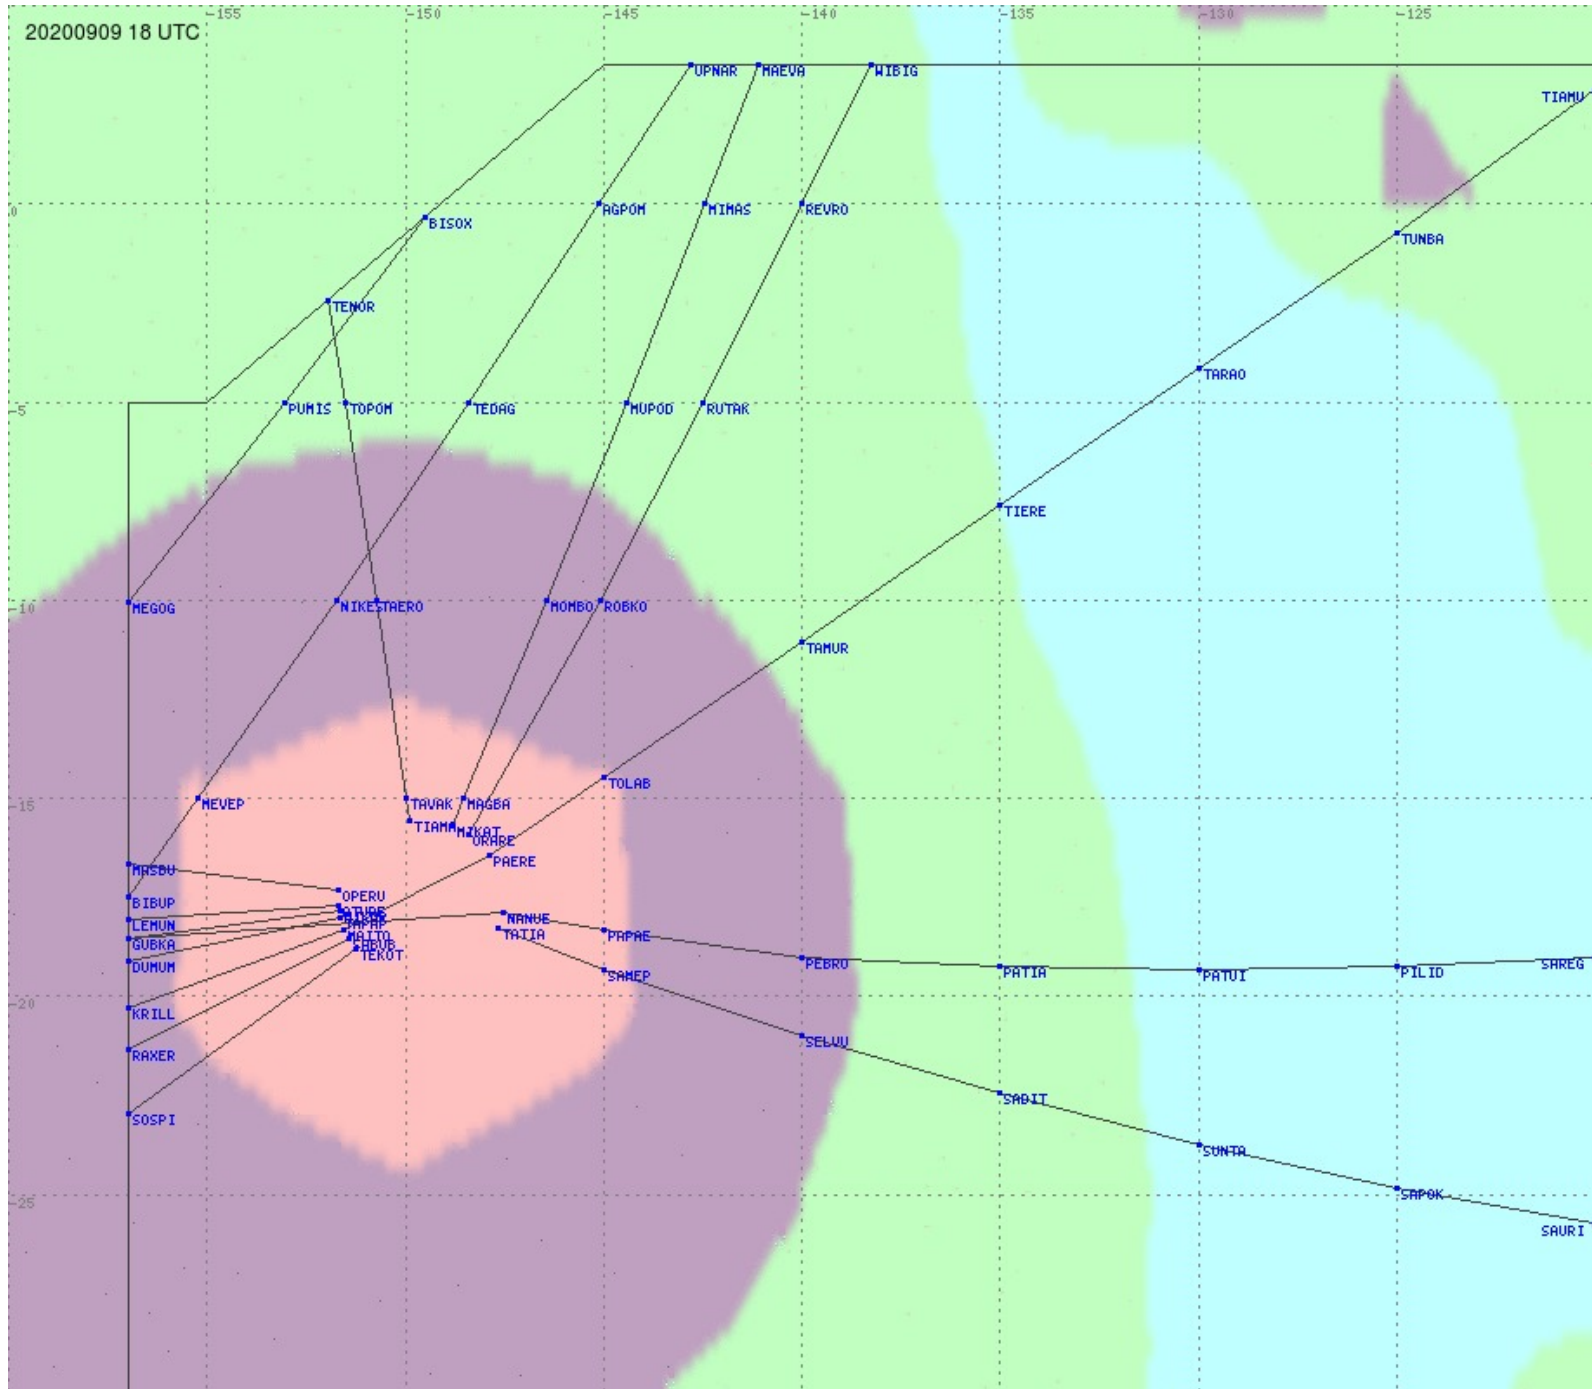

Tahiti FIR - HF Propag - 20200909

2.8 MHz 3.5 MHz 5.6 MHz 8.9 MHz 13.3 MHz 17.9 MHz None

Tahiti FIR - HF Propag - 20200909

2.8 MHz 3.5 MHz 5.6 MHz 8.9 MHz 13.3 MHz 17.9 MHz None

Tahiti FIR - HF Propag - 20200909

2.8 MHz
3.5 MHz
5.6 MHz
8.9 MHz
13.3 MHz
17.9 MHz
None

Tahiti FIR - HF Propag - 20200909

Tahiti FIR - HF Propag - 20200909

Tahiti FIR - HF Propag - 20200909

2.8 MHz 3.5 MHz 5.6 MHz 8.9 MHz 13.3 MHz 17.9 MHz None