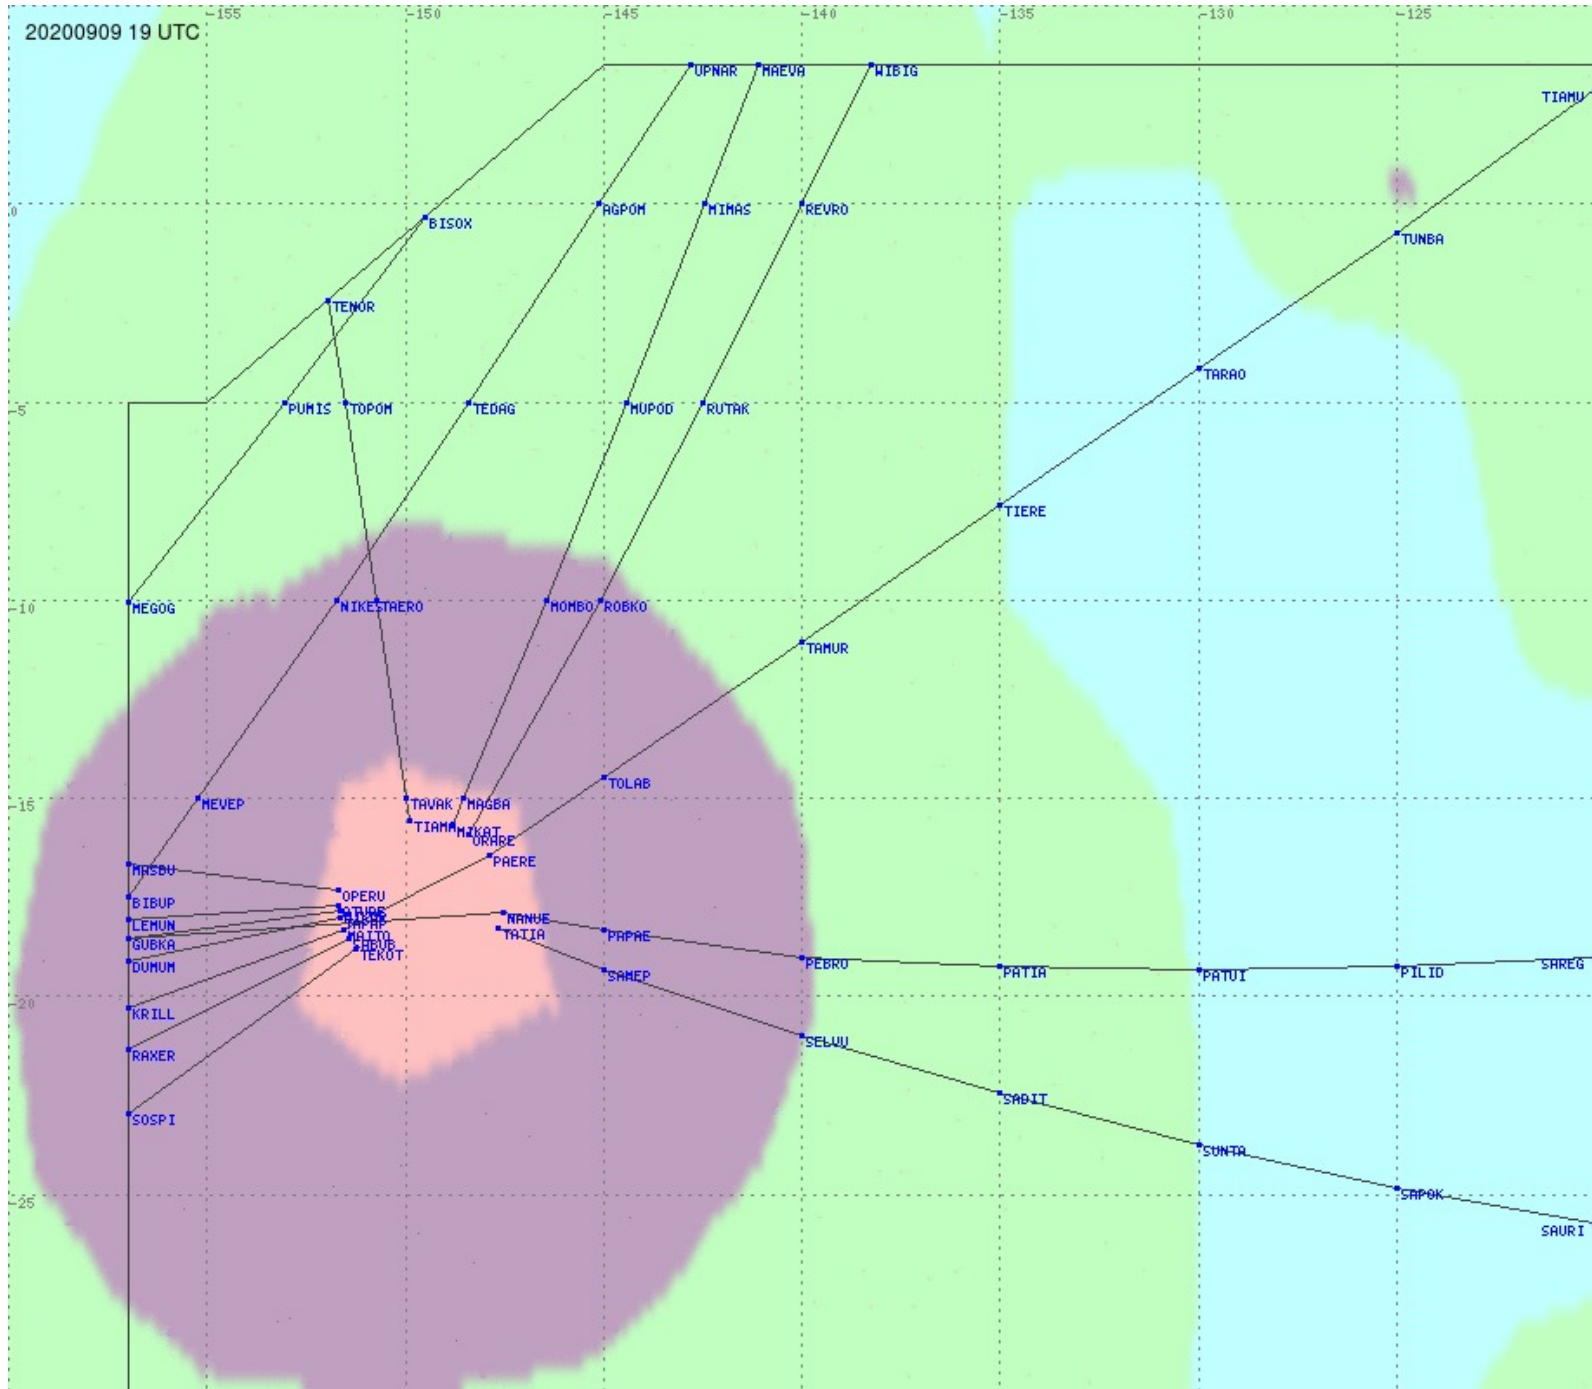

Tahiti FIR - HF Propag - 20200909

2.8 MHz 3.5 MHz 5.6 MHz 8.9 MHz 13.3 MHz 17.9 MHz None

Tahiti FIR - HF Propag - 20200909

2.8 MHz 3.5 MHz 5.6 MHz 8.9 MHz 13.3 MHz 17.9 MHz None

Tahiti FIR - HF Propag - 20200909

2.8 MHz
3.5 MHz
5.6 MHz
8.9 MHz
13.3 MHz
17.9 MHz
None

Tahiti FIR - HF Propag - 20200909

Tahiti FIR - HF Propag - 20200909

Tahiti FIR - HF Propag - 20200909

2.8 MHz 3.5 MHz 5.6 MHz 8.9 MHz 13.3 MHz 17.9 MHz None