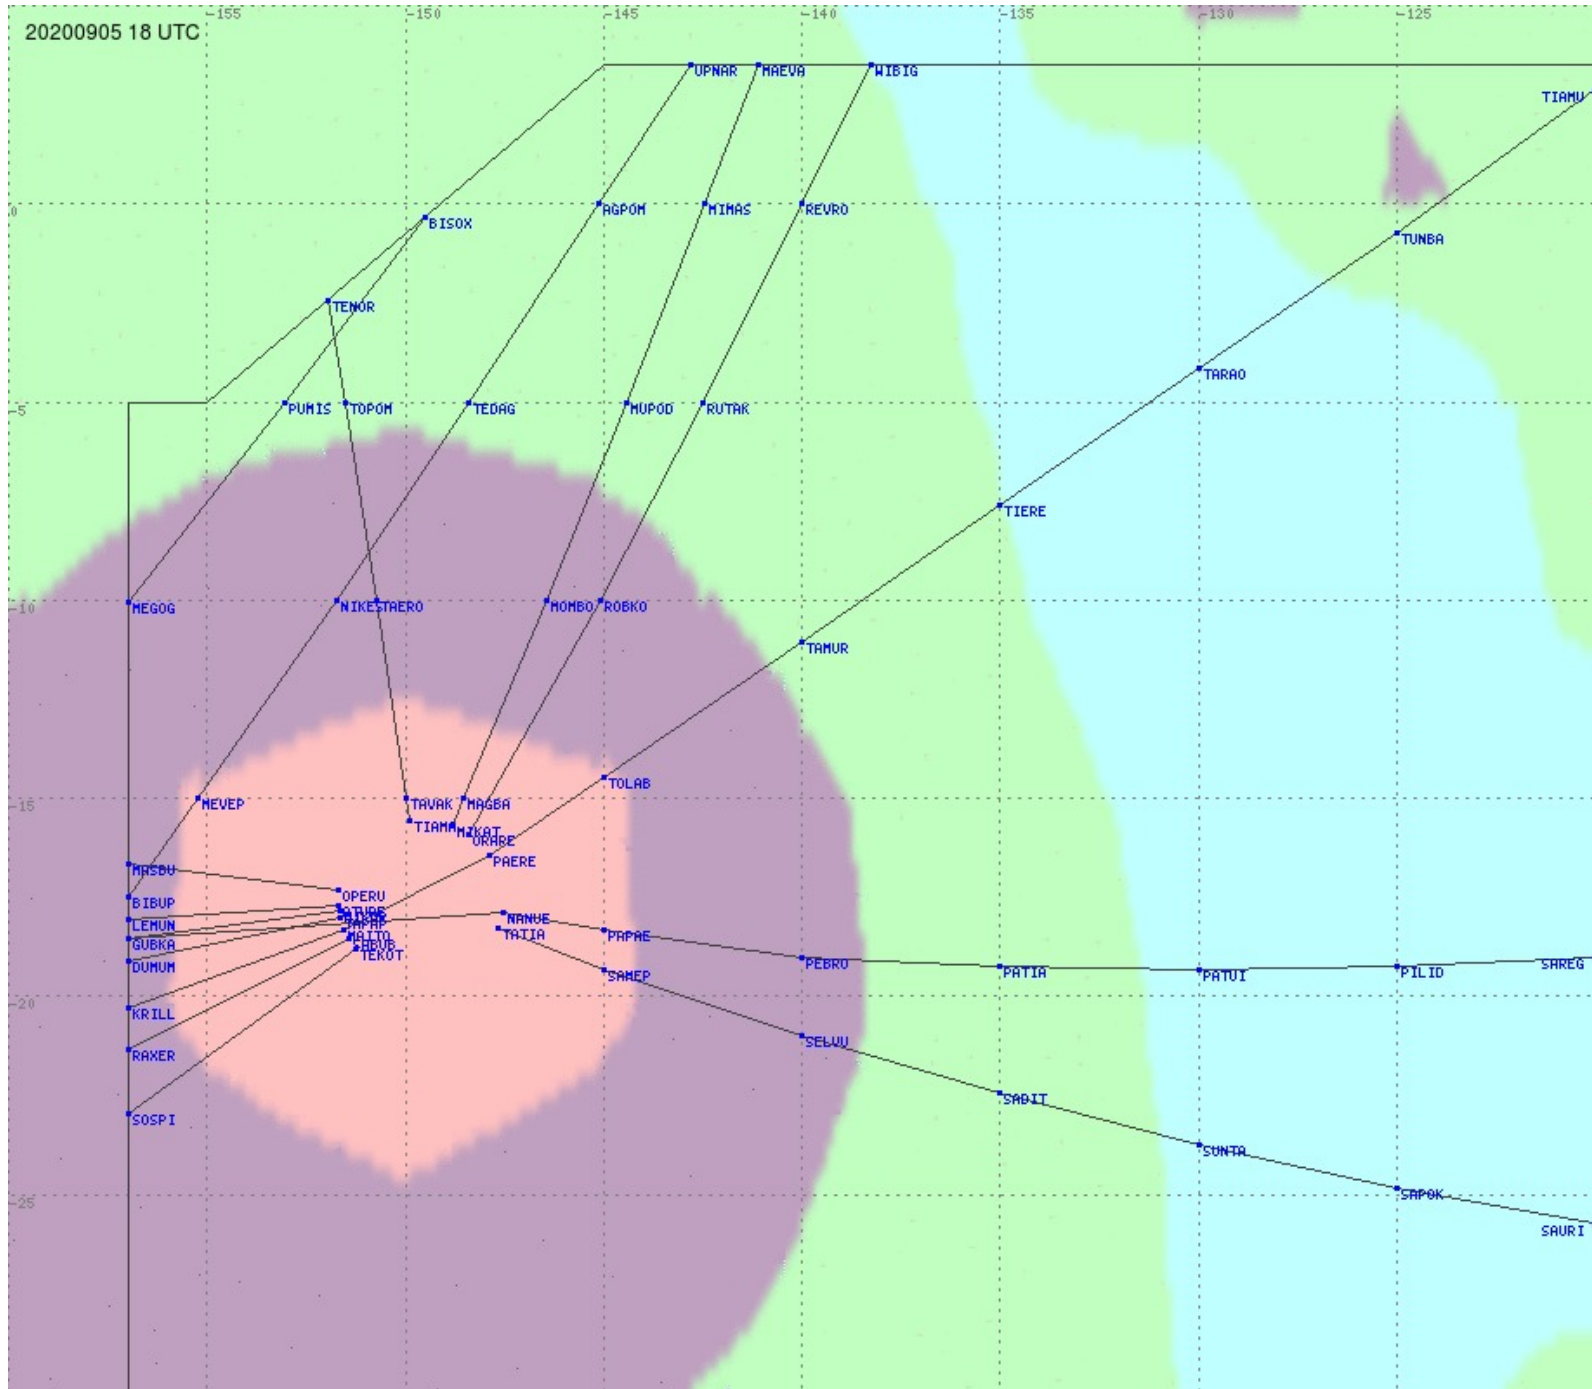

Tahiti FIR - HF Propag - 20200905

Tahiti FIR - HF Propag - 20200905

2.8 MHz 3.5 MHz 5.6 MHz 8.9 MHz 13.3 MHz 17.9 MHz None

Tahiti FIR - HF Propag - 20200905

2.8 MHz
3.5 MHz
5.6 MHz
8.9 MHz
13.3 MHz
17.9 MHz
None

Tahiti FIR - HF Propag - 20200905

Tahiti FIR - HF Propag - 20200905

Tahiti FIR - HF Propag - 20200905

2.8 MHz 3.5 MHz 5.6 MHz 8.9 MHz 13.3 MHz 17.9 MHz None

Tahiti FIR - HF Propag - 20200905

2.8 MHz 3.5 MHz 5.6 MHz 8.9 MHz 13.3 MHz 17.9 MHz None

Tahiti FIR - HF Propag - 20200905

2.8 MHz 3.5 MHz 5.6 MHz 8.9 MHz 13.3 MHz 17.9 MHz None

Tahiti FIR - HF Propag - 20200905

2.8 MHz 3.5 MHz 5.6 MHz 8.9 MHz 13.3 MHz 17.9 MHz None

Tahiti FIR - HF Propag - 20200905