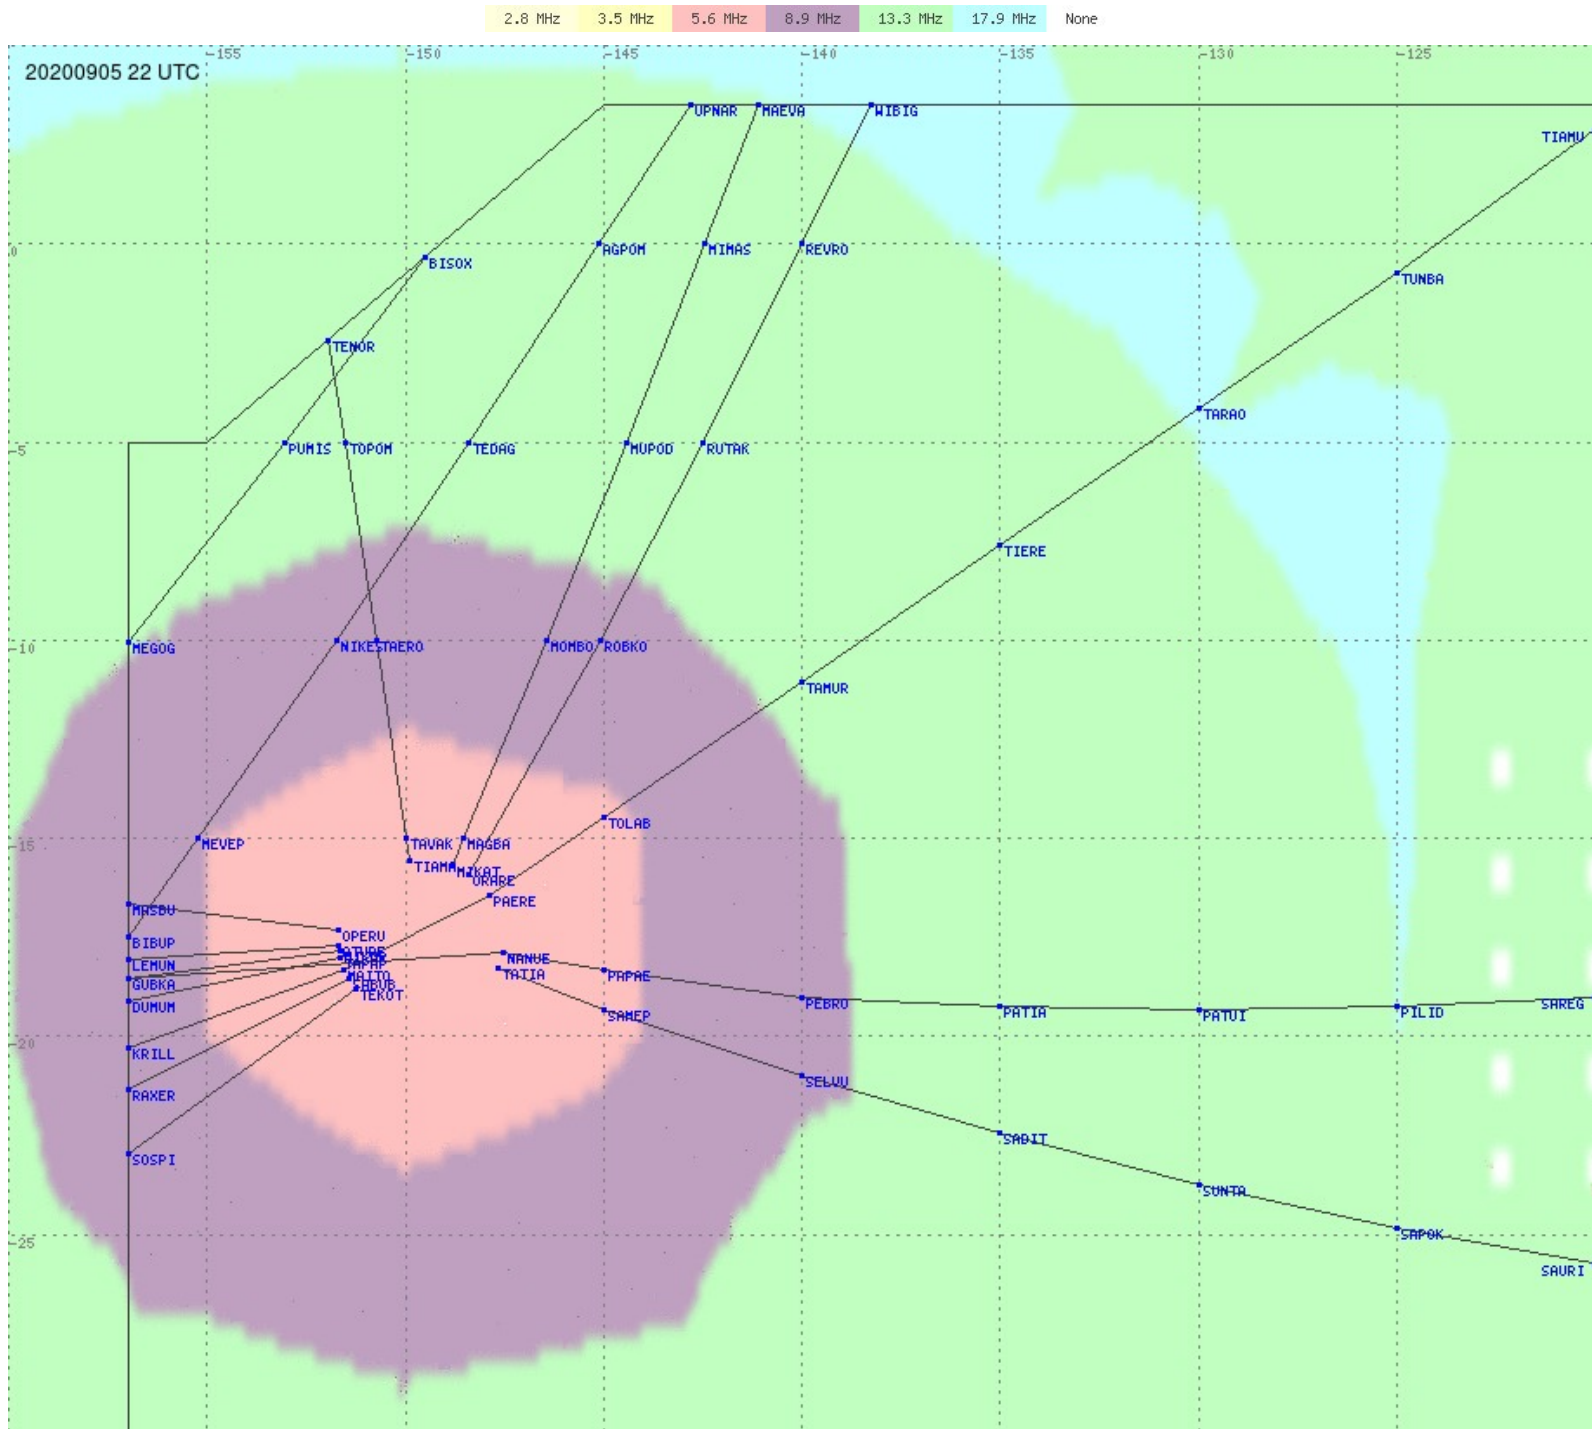

Tahiti FIR - HF Propag - 20200905

2.8 MHz 3.5 MHz 5.6 MHz 8.9 MHz 13.3 MHz 17.9 MHz None

Tahiti FIR - HF Propag - 20200905

2.8 MHz 3.5 MHz 5.6 MHz 8.9 MHz 13.3 MHz 17.9 MHz None

Tahiti FIR - HF Propag - 20200905

Tahiti FIR - HF Propag - 20200905

Tahiti FIR - HF Propag - 20200905

2.8 MHz 3.5 MHz 5.6 MHz 8.9 MHz 13.3 MHz 17.9 MHz None

Tahiti FIR - HF Propag - 20200905

2.8 MHz
3.5 MHz
5.6 MHz
8.9 MHz
13.3 MHz
17.9 MHz
None

Tahiti FIR - HF Propag - 20200905

Tahiti FIR - HF Propag - 20200905

Tahiti FIR - HF Propag - 20200905

2.8 MHz 3.5 MHz 5.6 MHz 8.9 MHz 13.3 MHz 17.9 MHz None

Tahiti FIR - HF Propag - 20200905

2.8 MHz 3.5 MHz 5.6 MHz 8.9 MHz 13.3 MHz 17.9 MHz None