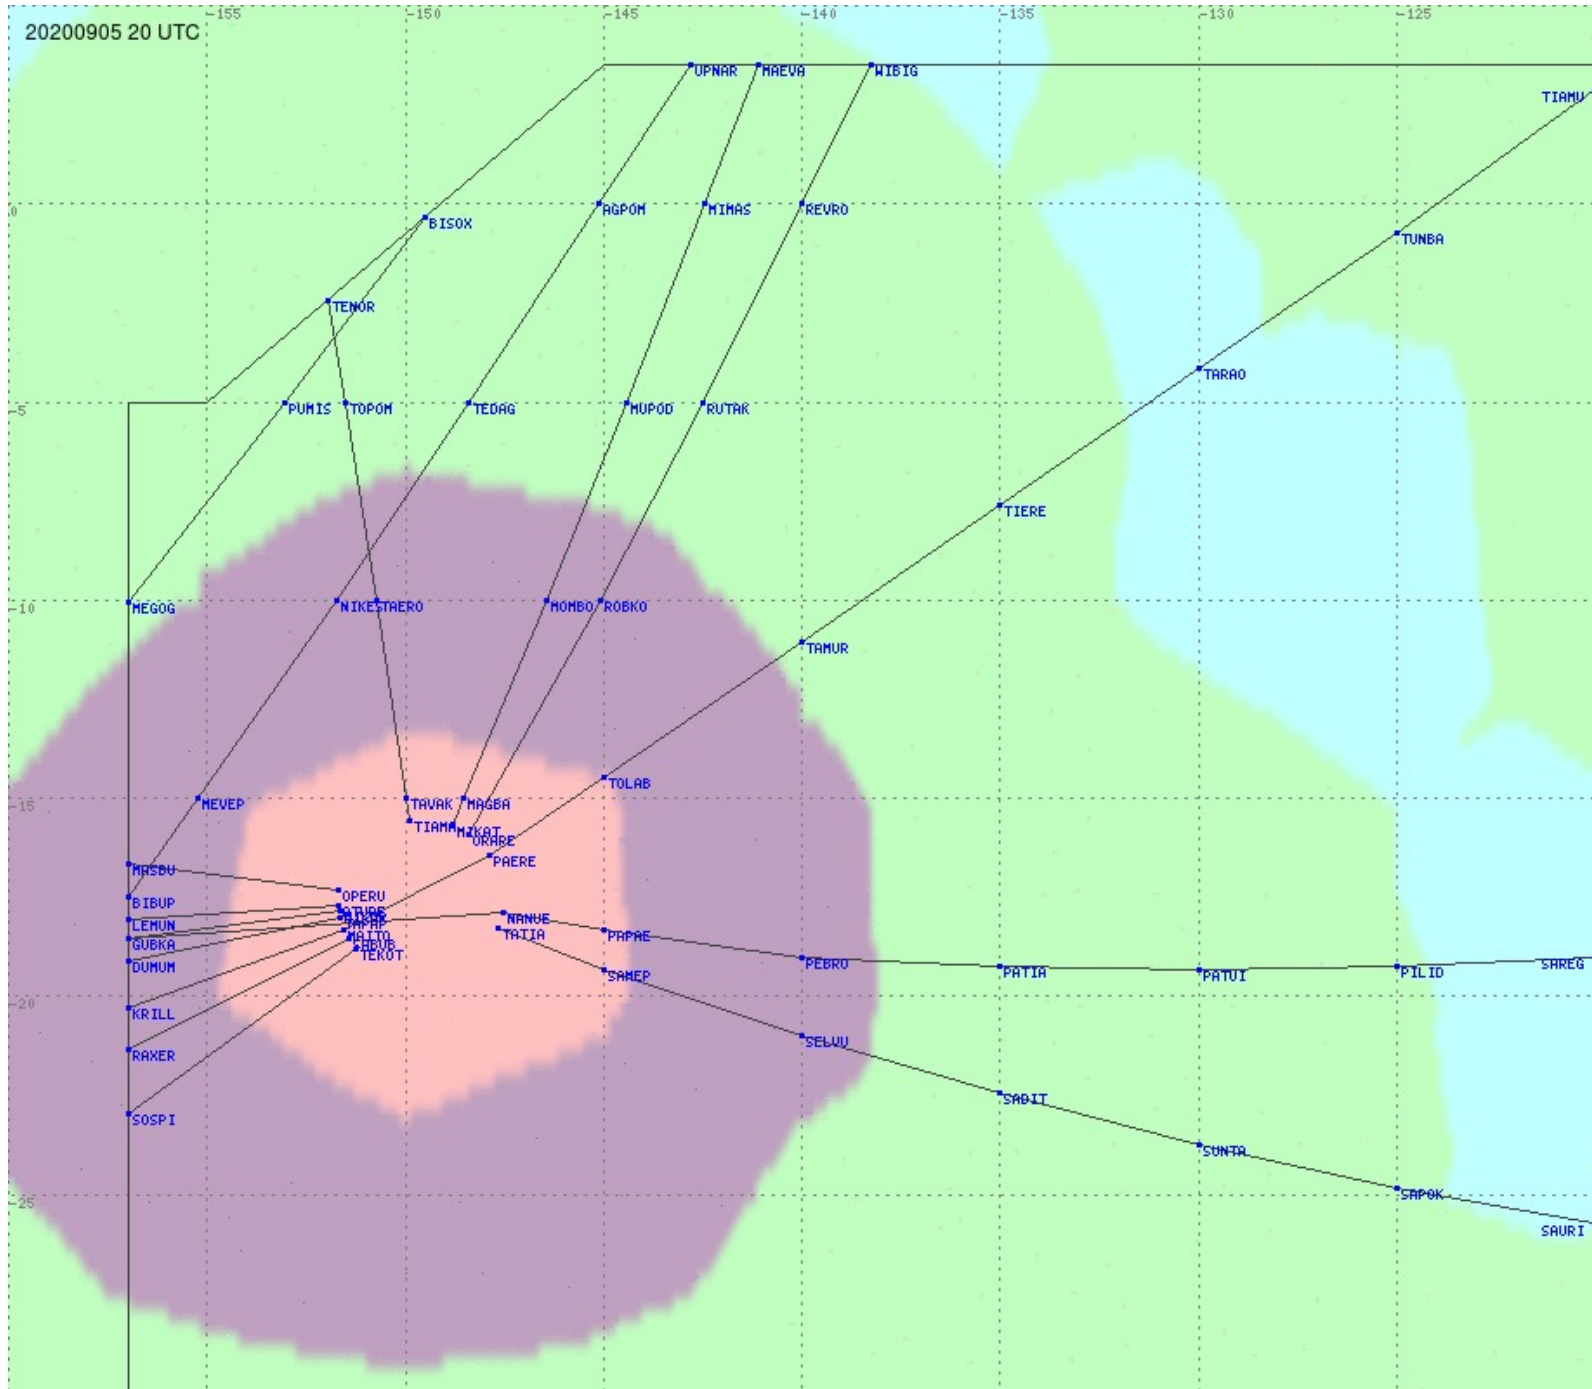

Tahiti FIR - HF Propag - 20200905

2.8 MHz 3.5 MHz 5.6 MHz 8.9 MHz 13.3 MHz 17.9 MHz None

Tahiti FIR - HF Propag - 20200905

2.8 MHz 3.5 MHz 5.6 MHz 8.9 MHz 13.3 MHz 17.9 MHz None

Tahiti FIR - HF Propag - 20200905

Tahiti FIR - HF Propag - 20200905

Tahiti FIR - HF Propag - 20200905

2.8 MHz 3.5 MHz 5.6 MHz 8.9 MHz 13.3 MHz 17.9 MHz None

Tahiti FIR - HF Propag - 20200905

2.8 MHz 3.5 MHz 5.6 MHz 8.9 MHz 13.3 MHz 17.9 MHz None

Tahiti FIR - HF Propag - 20200905

Tahiti FIR - HF Propag - 20200905

Tahiti FIR - HF Propag - 20200905

2.8 MHz 3.5 MHz 5.6 MHz 8.9 MHz 13.3 MHz 17.9 MHz None

Tahiti FIR - HF Propag - 20200905

2.8 MHz 3.5 MHz 5.6 MHz 8.9 MHz 13.3 MHz 17.9 MHz None