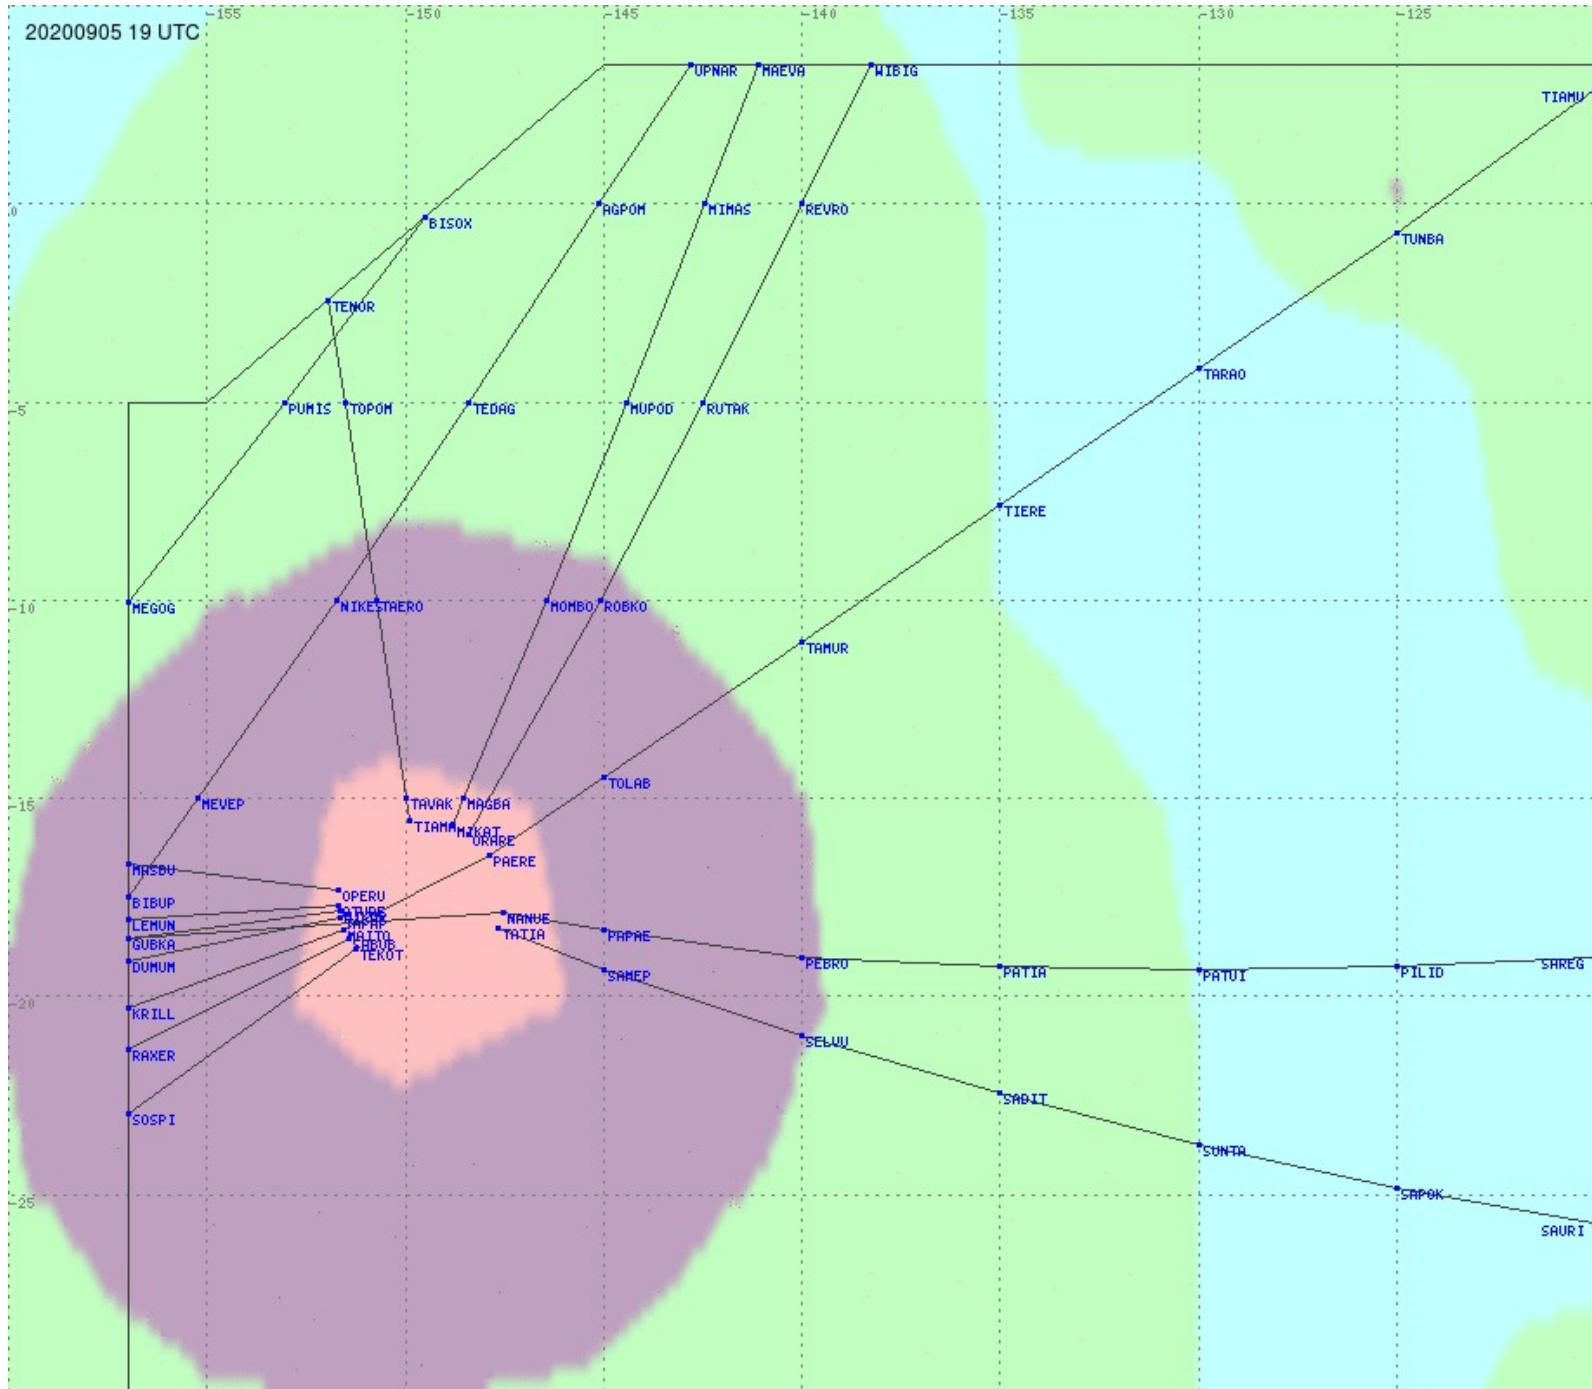

Tahiti FIR - HF Propag - 20200905

Tahiti FIR - HF Propag - 20200905

2.8 MHz 3.5 MHz 5.6 MHz 8.9 MHz 13.3 MHz 17.9 MHz None

Tahiti FIR - HF Propag - 20200905

2.8 MHz
3.5 MHz
5.6 MHz
8.9 MHz
13.3 MHz
17.9 MHz
None

Tahiti FIR - HF Propag - 20200905

Tahiti FIR - HF Propag - 20200905

Tahiti FIR - HF Propag - 20200905

2.8 MHz 3.5 MHz 5.6 MHz 8.9 MHz 13.3 MHz 17.9 MHz None

Tahiti FIR - HF Propag - 20200905

2.8 MHz 3.5 MHz 5.6 MHz 8.9 MHz 13.3 MHz 17.9 MHz None

Tahiti FIR - HF Propag - 20200905

2.8 MHz 3.5 MHz 5.6 MHz 8.9 MHz 13.3 MHz 17.9 MHz None

Tahiti FIR - HF Propag - 20200905

2.8 MHz 3.5 MHz 5.6 MHz 8.9 MHz 13.3 MHz 17.9 MHz None

Tahiti FIR - HF Propag - 20200905