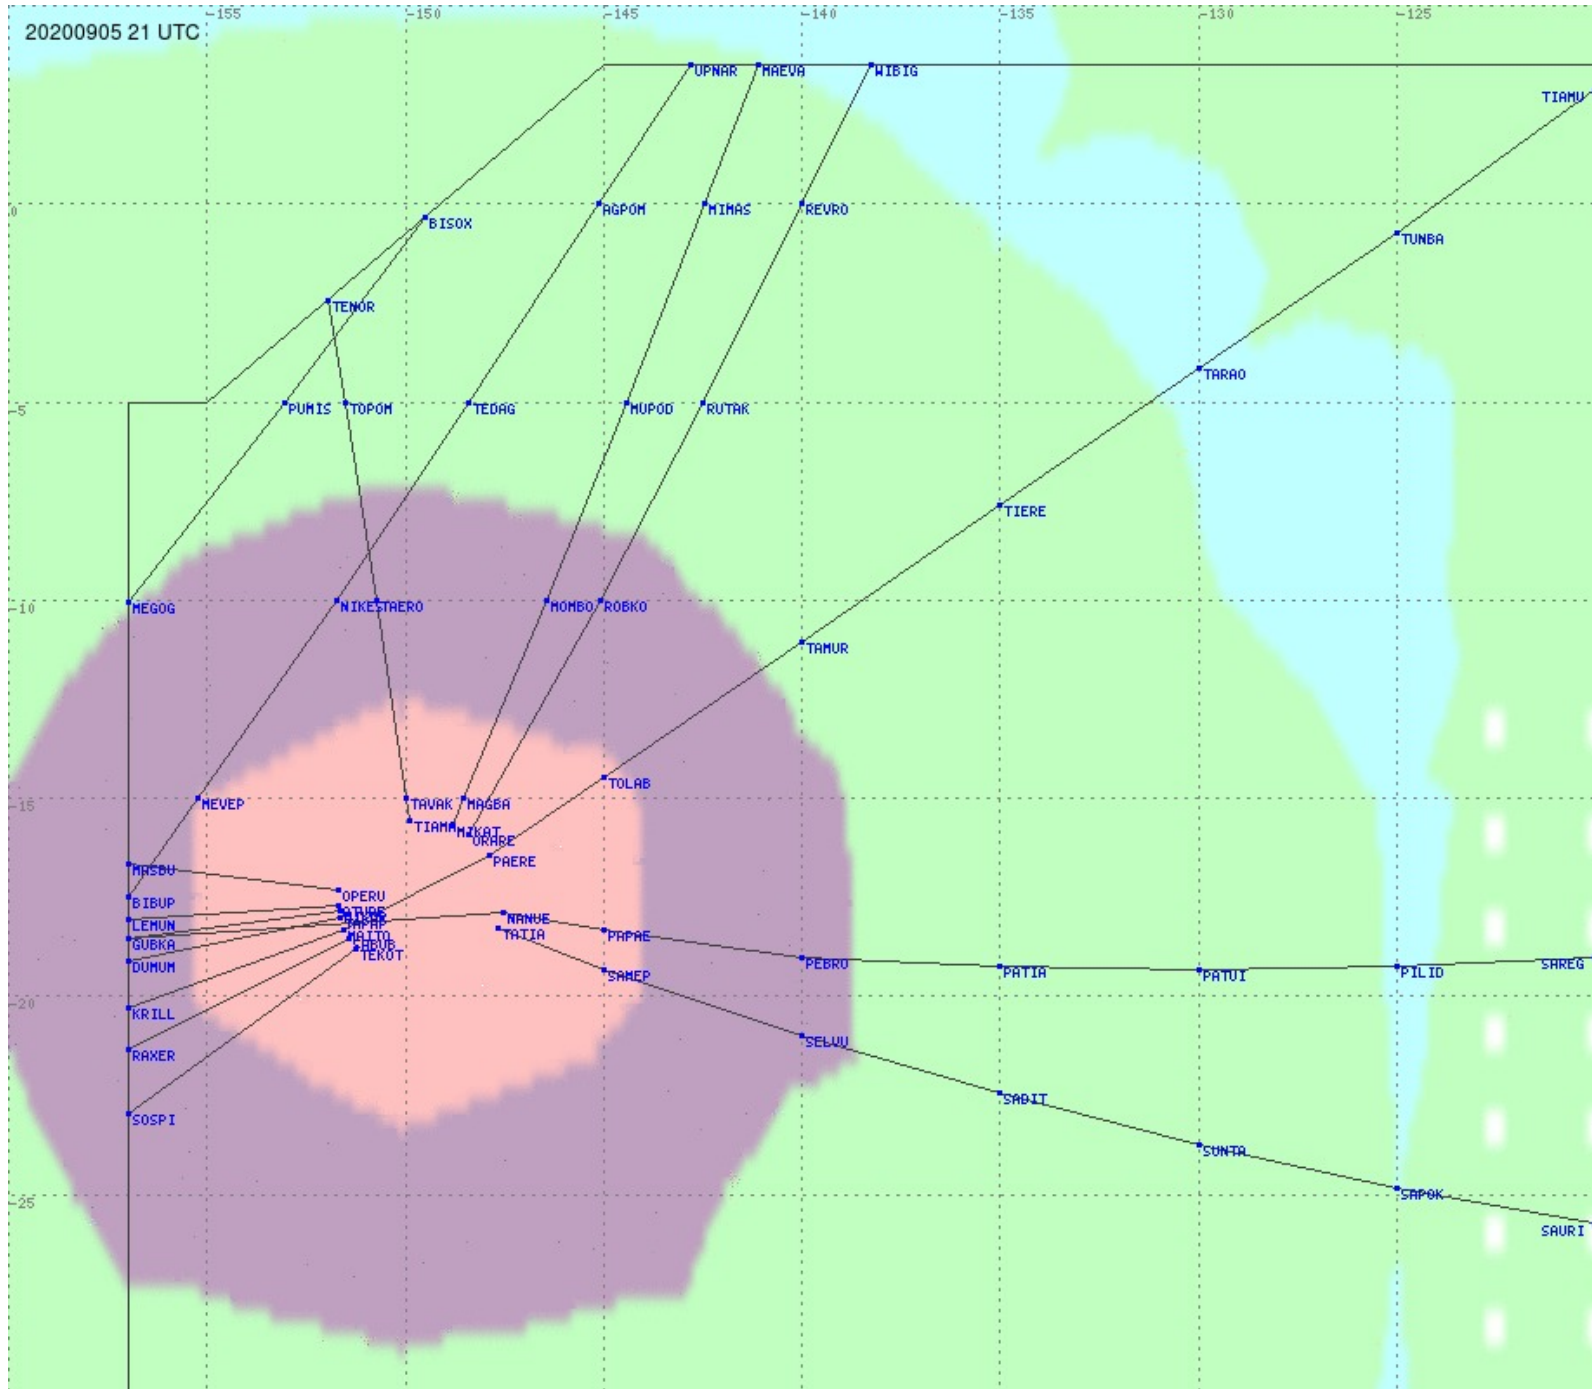

Tahiti FIR - HF Propag - 20200905

Tahiti FIR - HF Propag - 20200905

2.8 MHz 3.5 MHz 5.6 MHz 8.9 MHz 13.3 MHz 17.9 MHz None

Tahiti FIR - HF Propag - 20200905

2.8 MHz
3.5 MHz
5.6 MHz
8.9 MHz
13.3 MHz
17.9 MHz
None

Tahiti FIR - HF Propag - 20200905

Tahiti FIR - HF Propag - 20200905

Tahiti FIR - HF Propag - 20200905

2.8 MHz 3.5 MHz 5.6 MHz 8.9 MHz 13.3 MHz 17.9 MHz None

Tahiti FIR - HF Propag - 20200905

2.8 MHz 3.5 MHz 5.6 MHz 8.9 MHz 13.3 MHz 17.9 MHz None

Tahiti FIR - HF Propag - 20200905

2.8 MHz 3.5 MHz 5.6 MHz 8.9 MHz 13.3 MHz 17.9 MHz None

Tahiti FIR - HF Propag - 20200905

2.8 MHz 3.5 MHz 5.6 MHz 8.9 MHz 13.3 MHz 17.9 MHz None

Tahiti FIR - HF Propag - 20200905