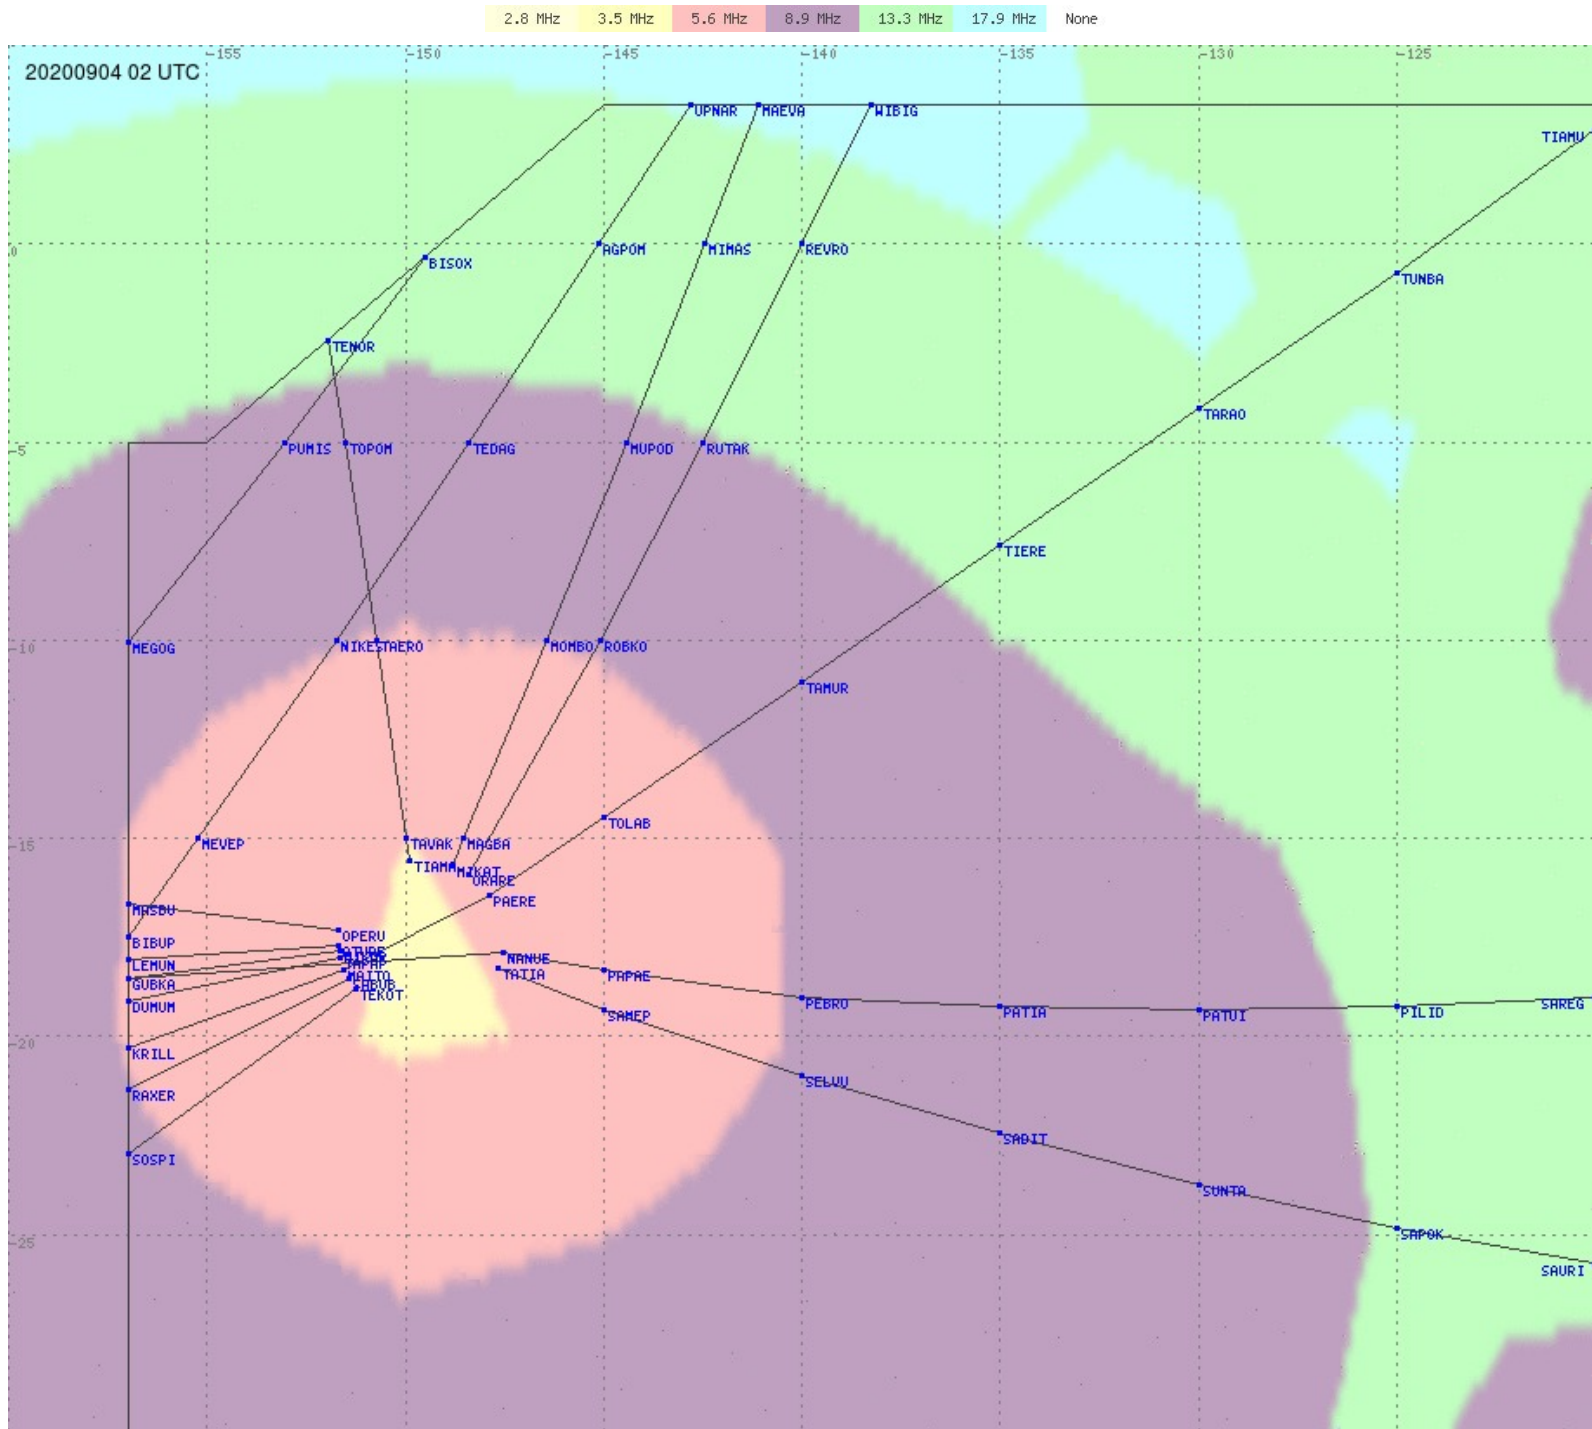

# Tahiti FIR - HF Propag - 20200904

2.8 MHz 3.5 MHz 5.6 MHz 8.9 MHz 13.3 MHz 17.9 MHz None

# Tahiti FIR - HF Propag - 20200904