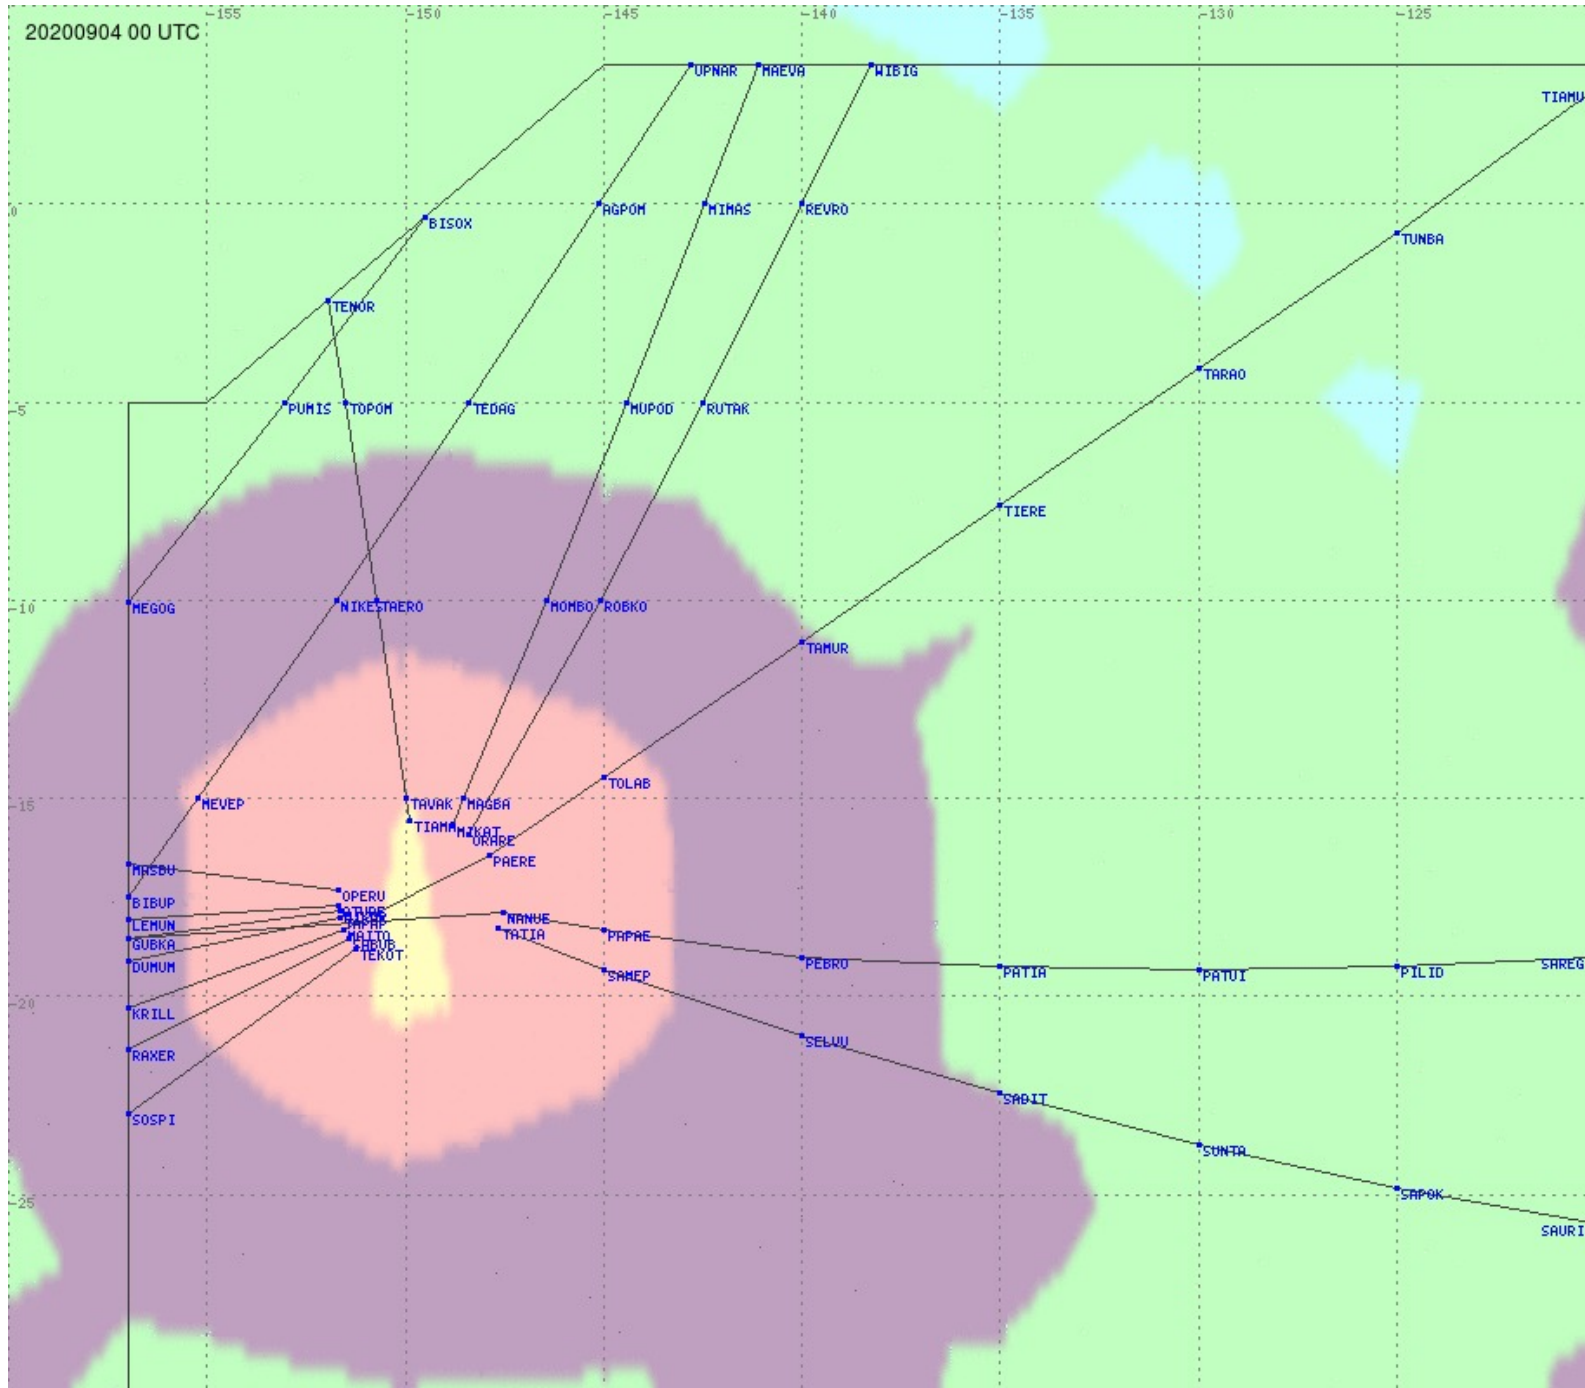

# Tahiti FIR - HF Propag - 20200904

2.8 MHz 3.5 MHz 5.6 MHz 8.9 MHz 13.3 MHz 17.9 MHz None

# Tahiti FIR - HF Propag - 20200904