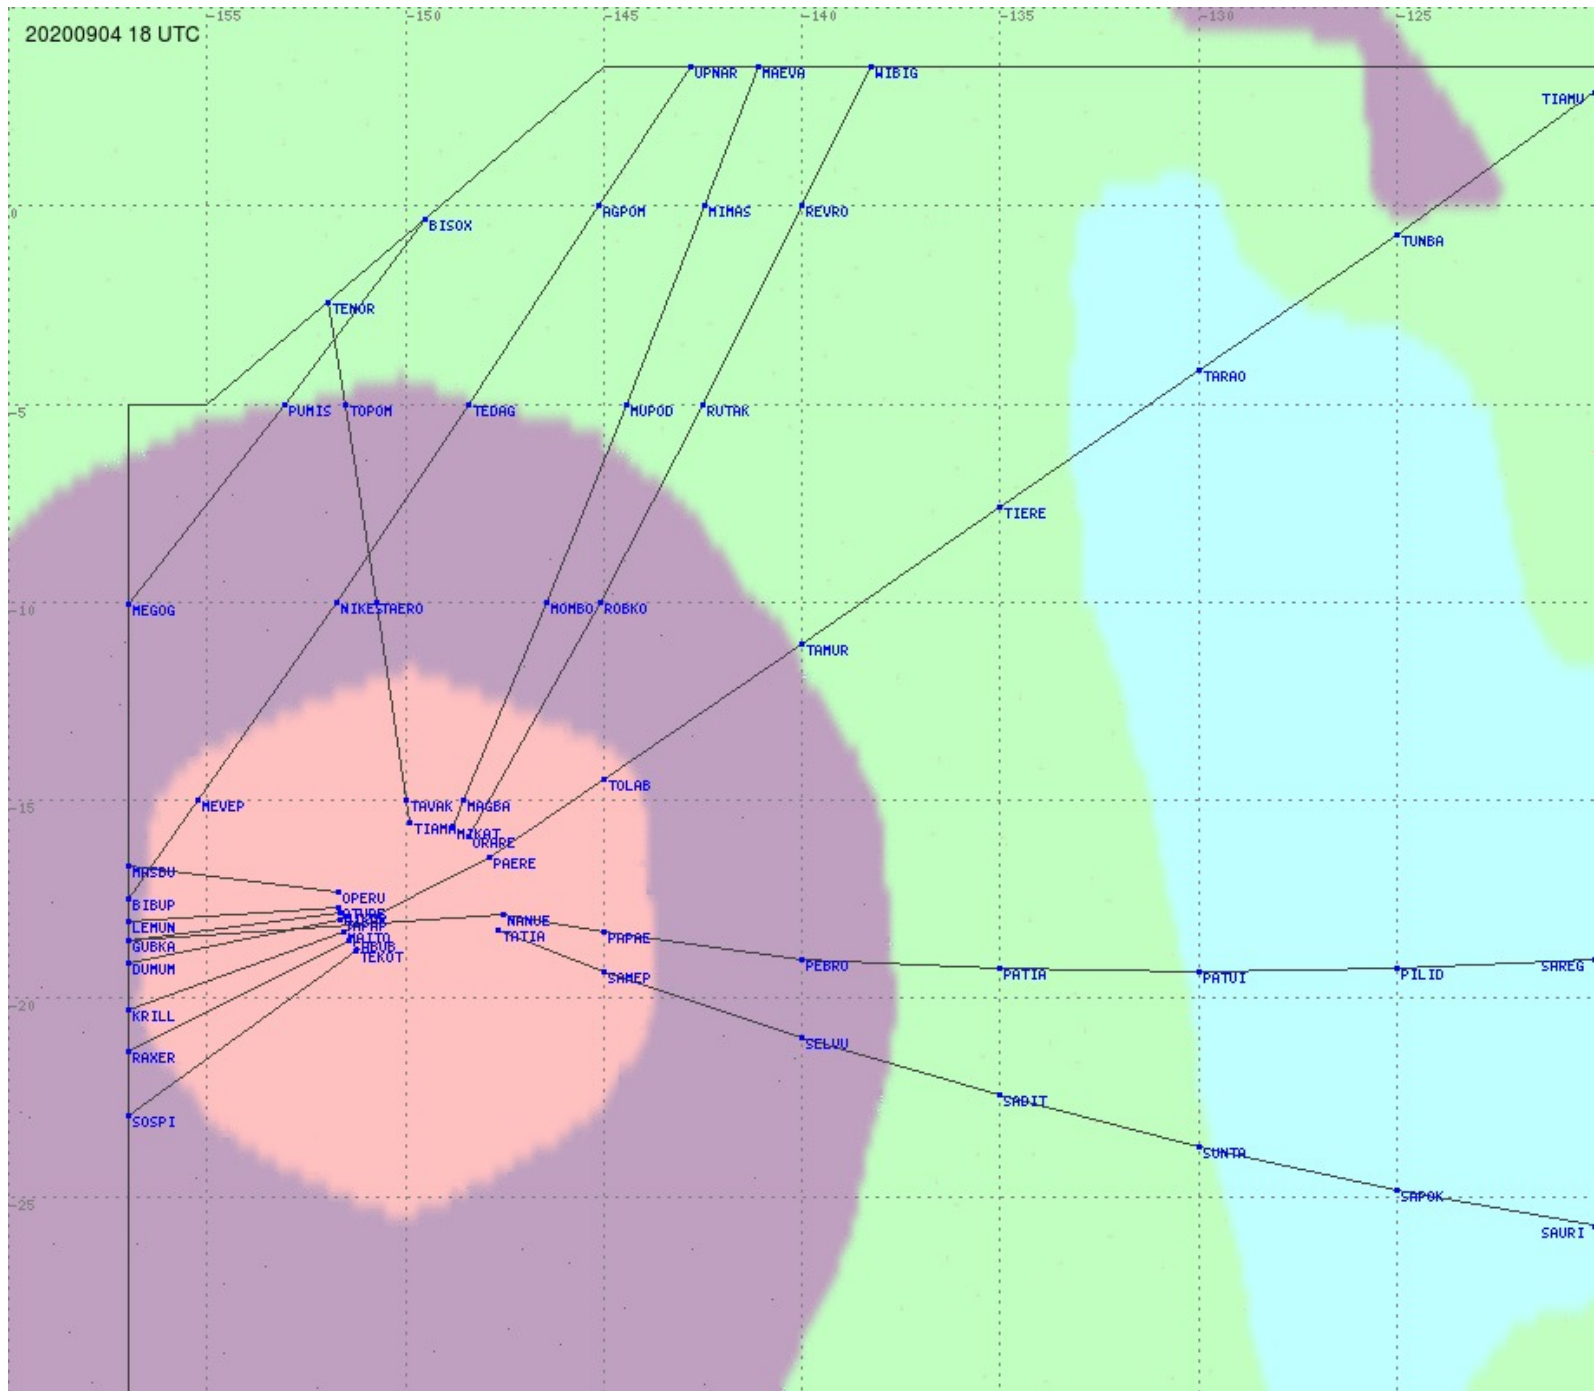

Tahiti FIR - HF Propag - 20200904

2.8 MHz 3.5 MHz 5.6 MHz 8.9 MHz 13.3 MHz 17.9 MHz None