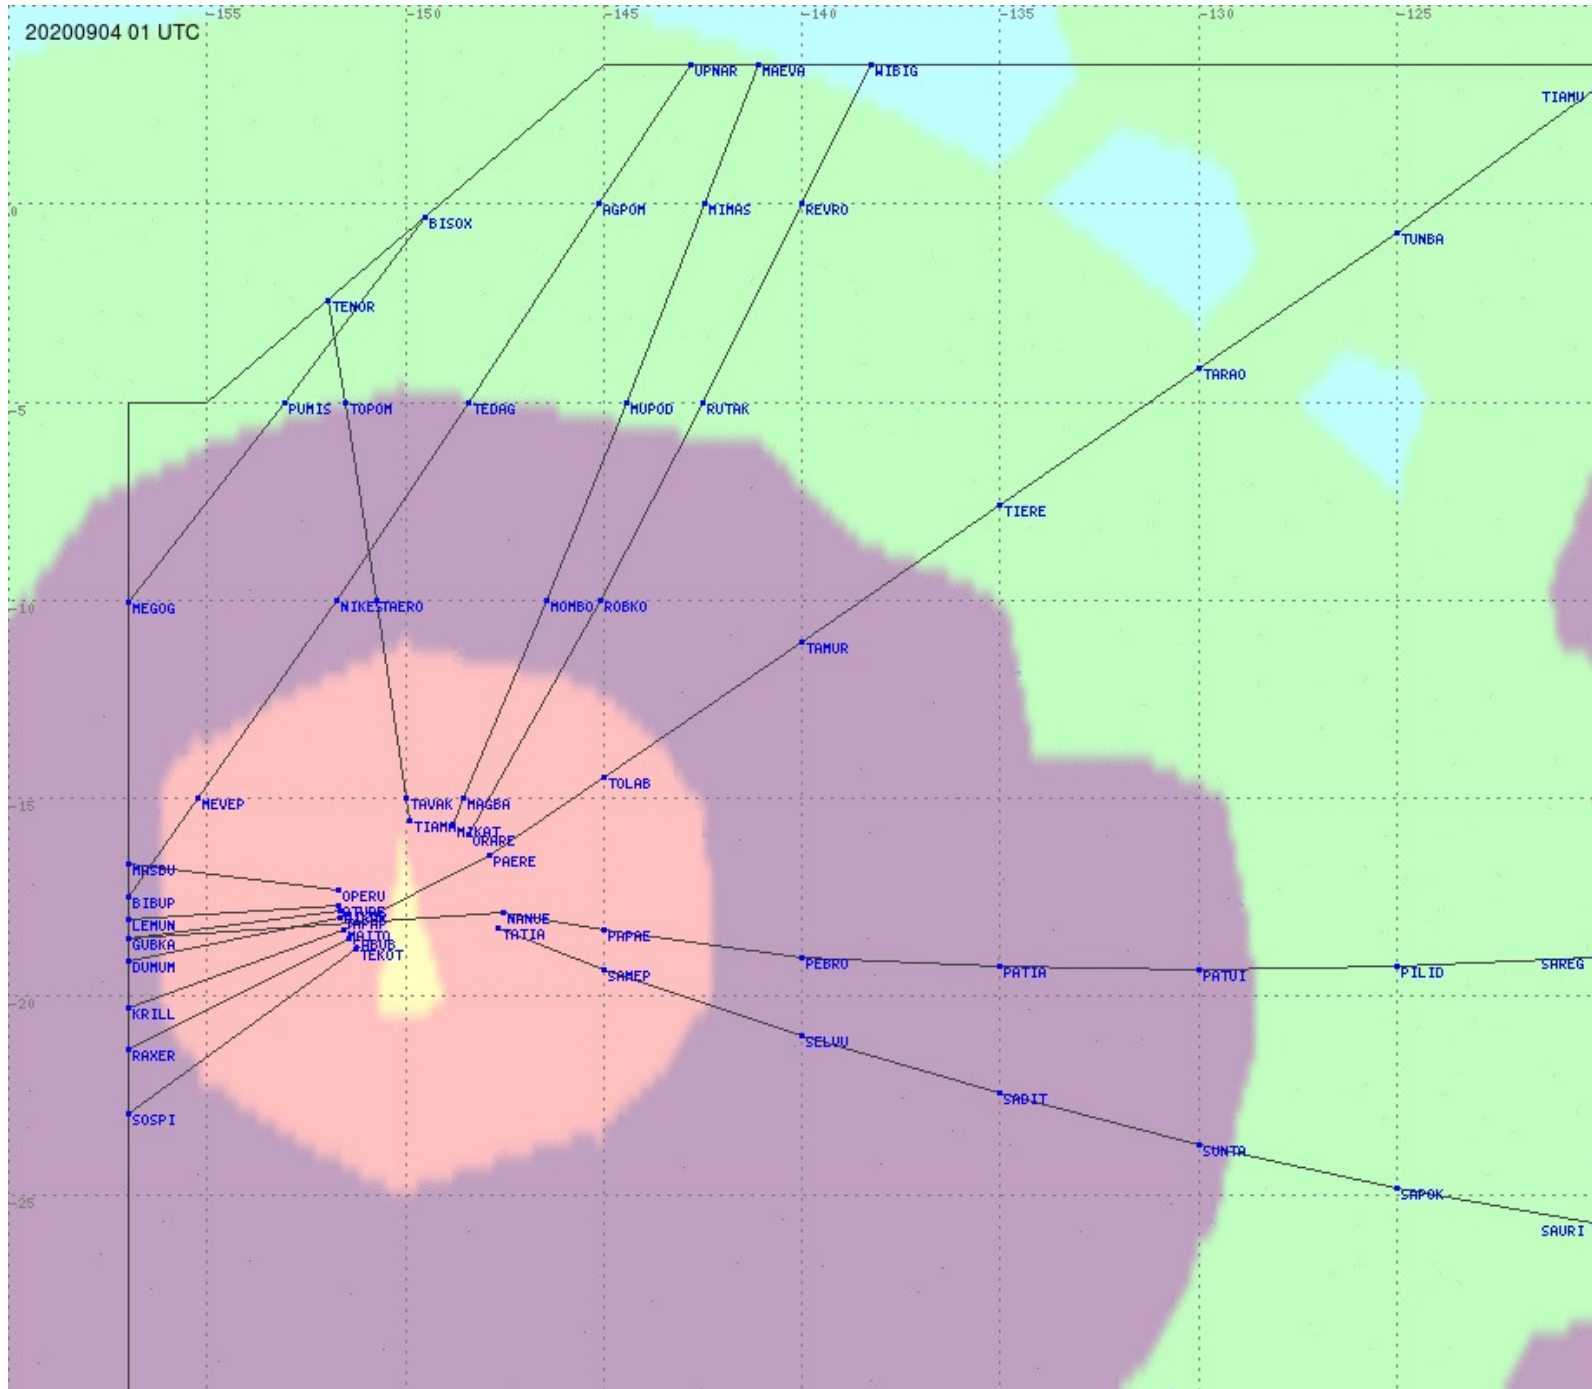

# Tahiti FIR - HF Propag - 20200904

2.8 MHz 3.5 MHz 5.6 MHz 8.9 MHz 13.3 MHz 17.9 MHz None

# Tahiti FIR - HF Propag - 20200904