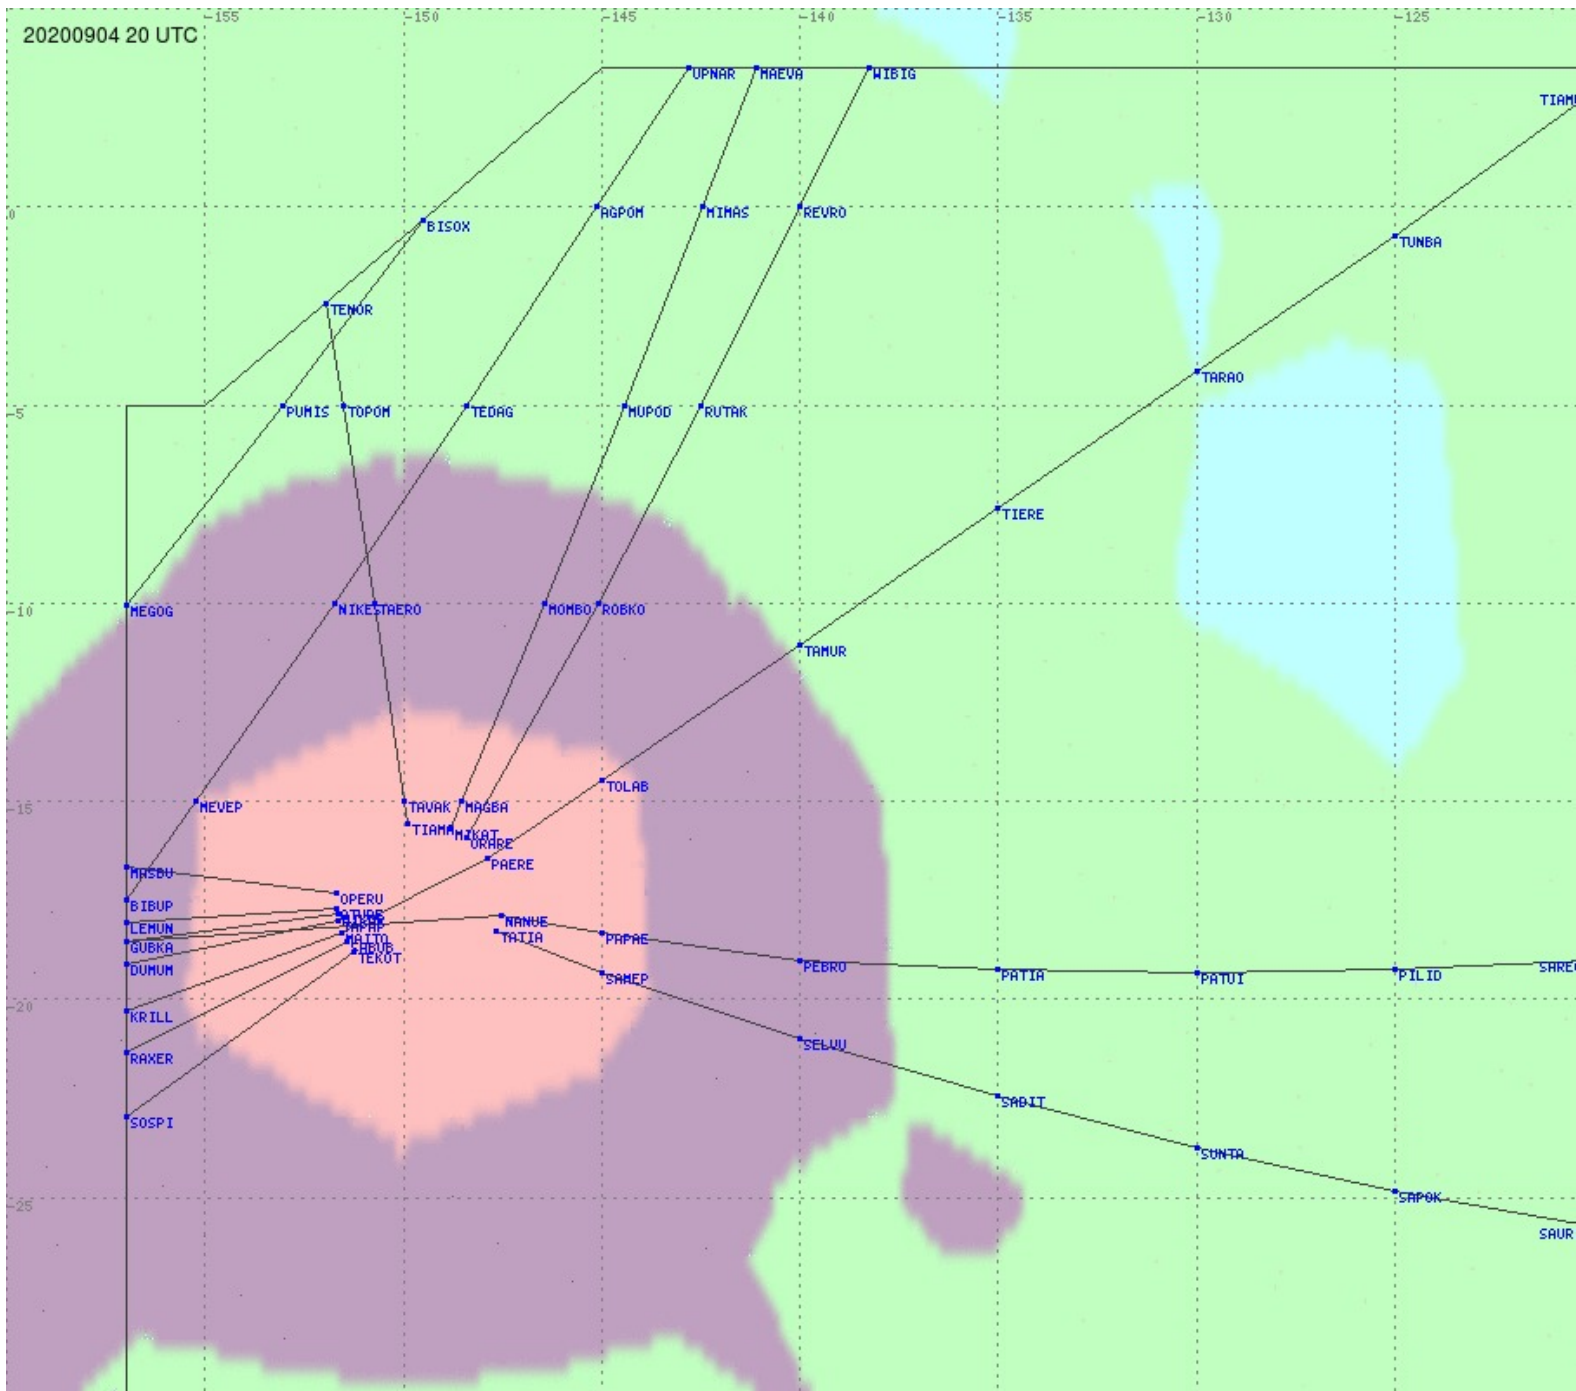

Tahiti FIR - HF Propag - 20200904

2.8 MHz 3.5 MHz 5.6 MHz 8.9 MHz 13.3 MHz 17.9 MHz None