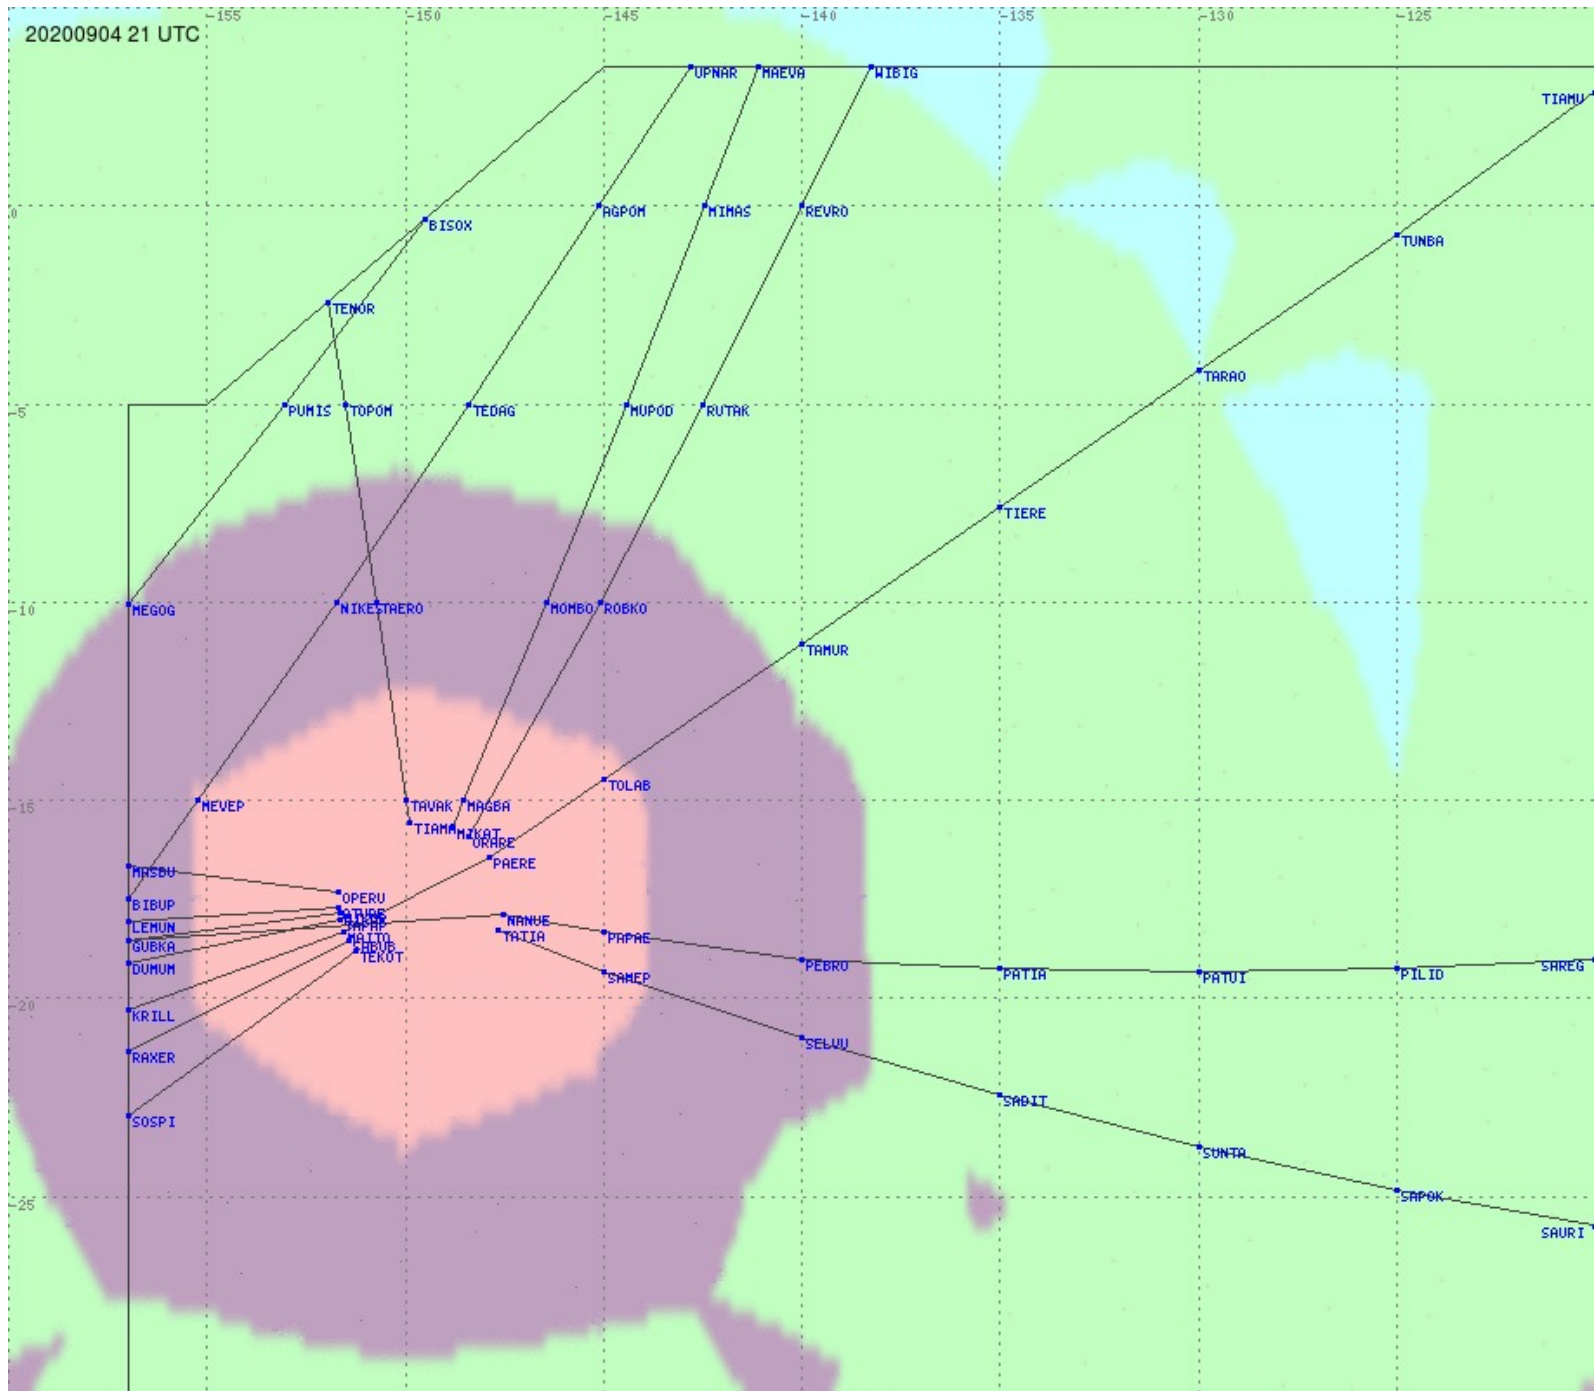

Tahiti FIR - HF Propag - 20200904

2.8 MHz 3.5 MHz 5.6 MHz 8.9 MHz 13.3 MHz 17.9 MHz None