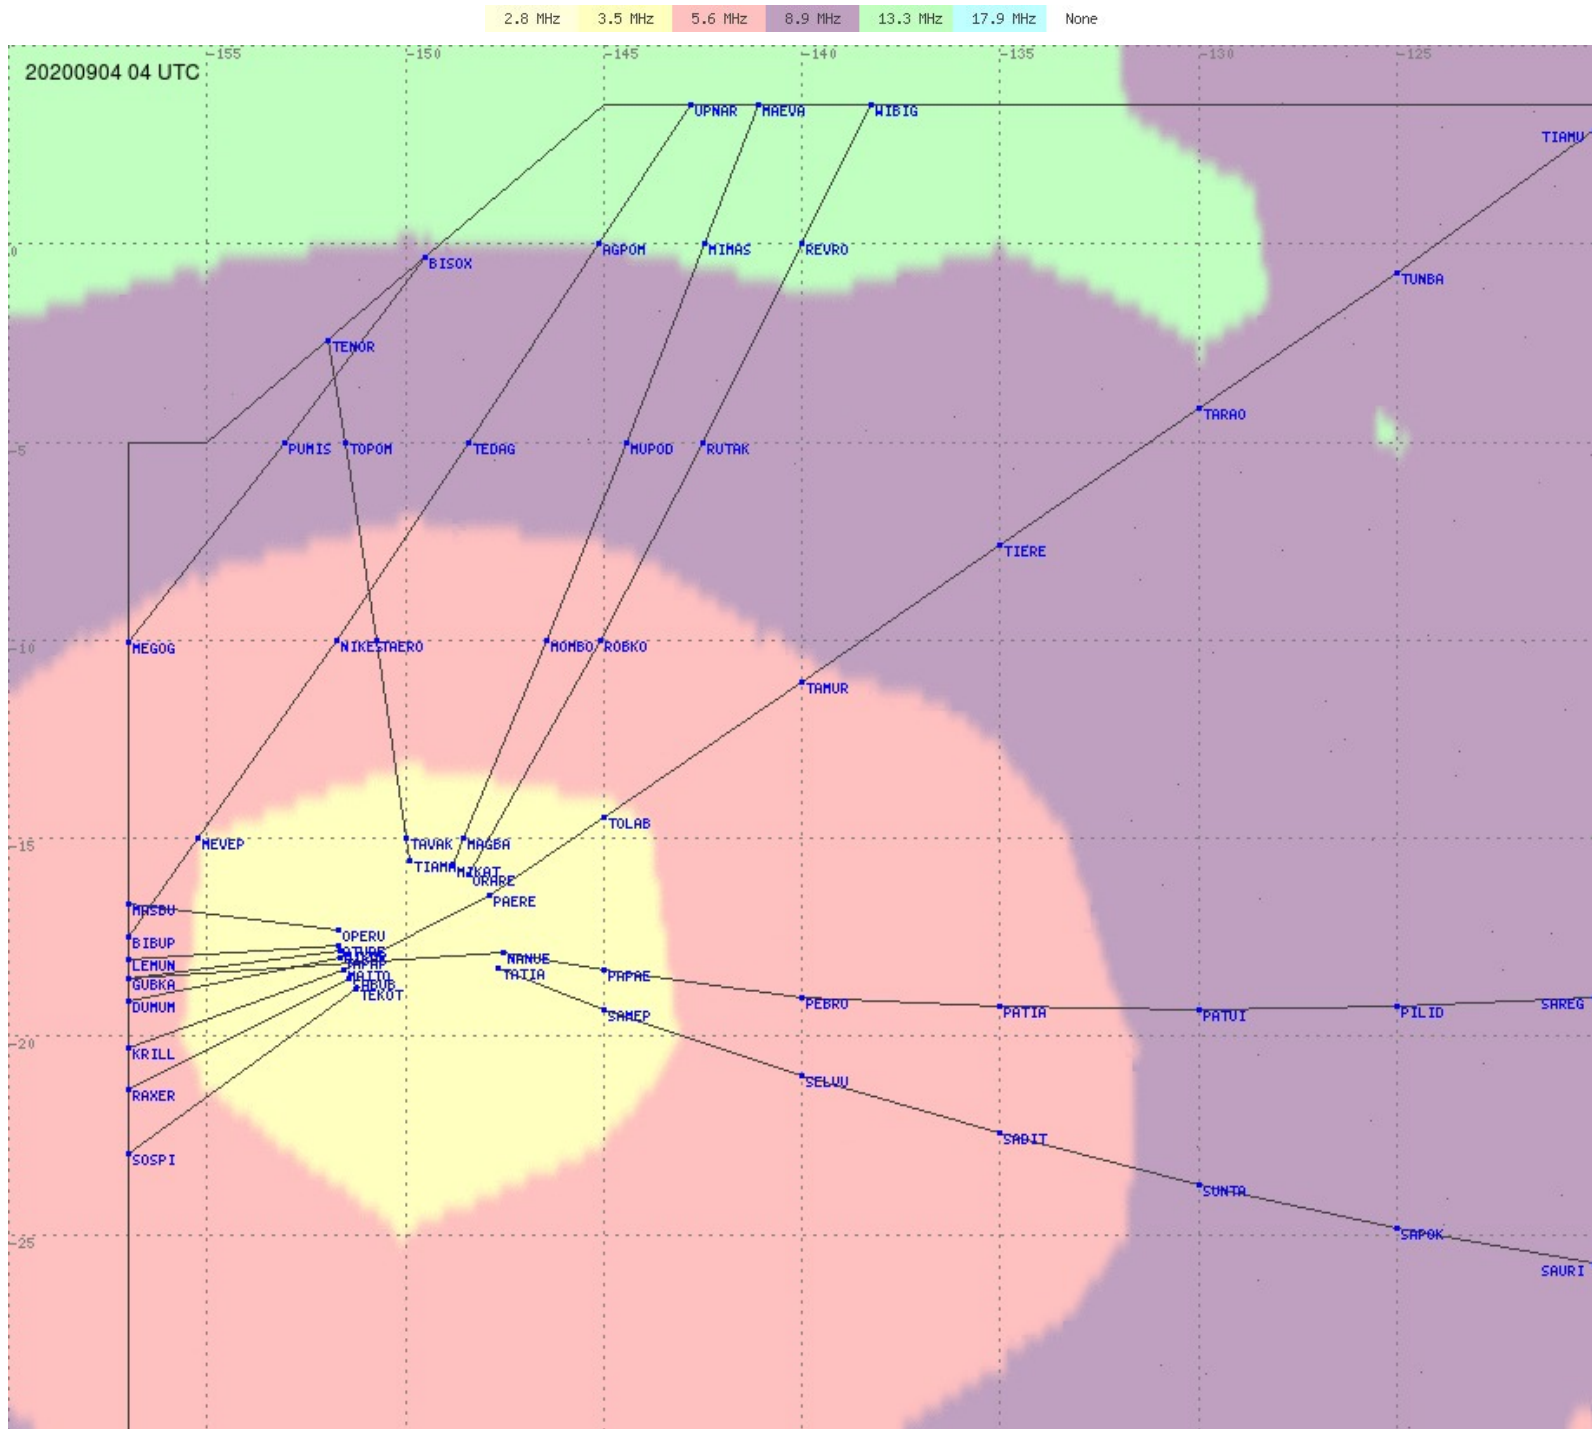

Tahiti FIR - HF Propag - 20200904