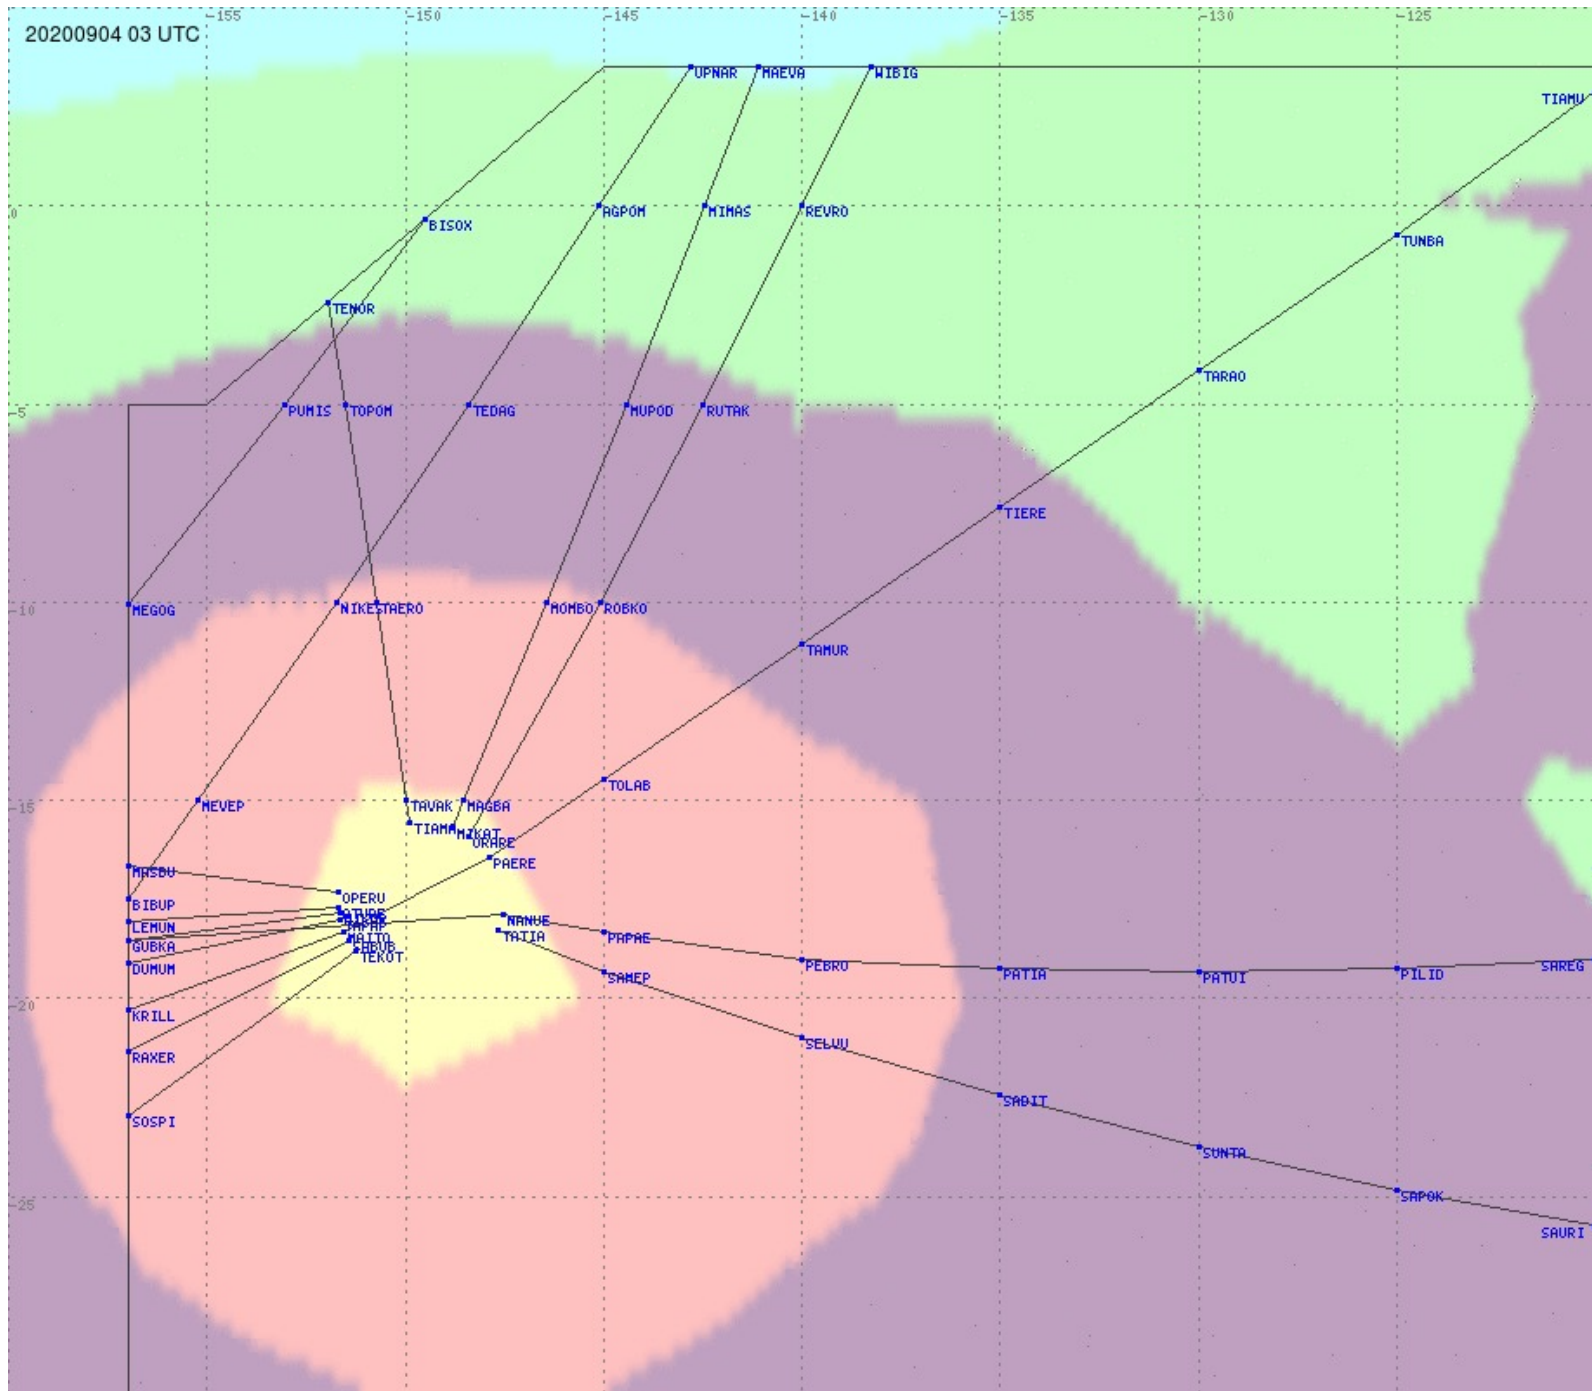

Tahiti FIR - HF Propag - 20200904

2.8 MHz
3.5 MHz
5.6 MHz
8.9 MHz
13.3 MHz
17.9 MHz
None