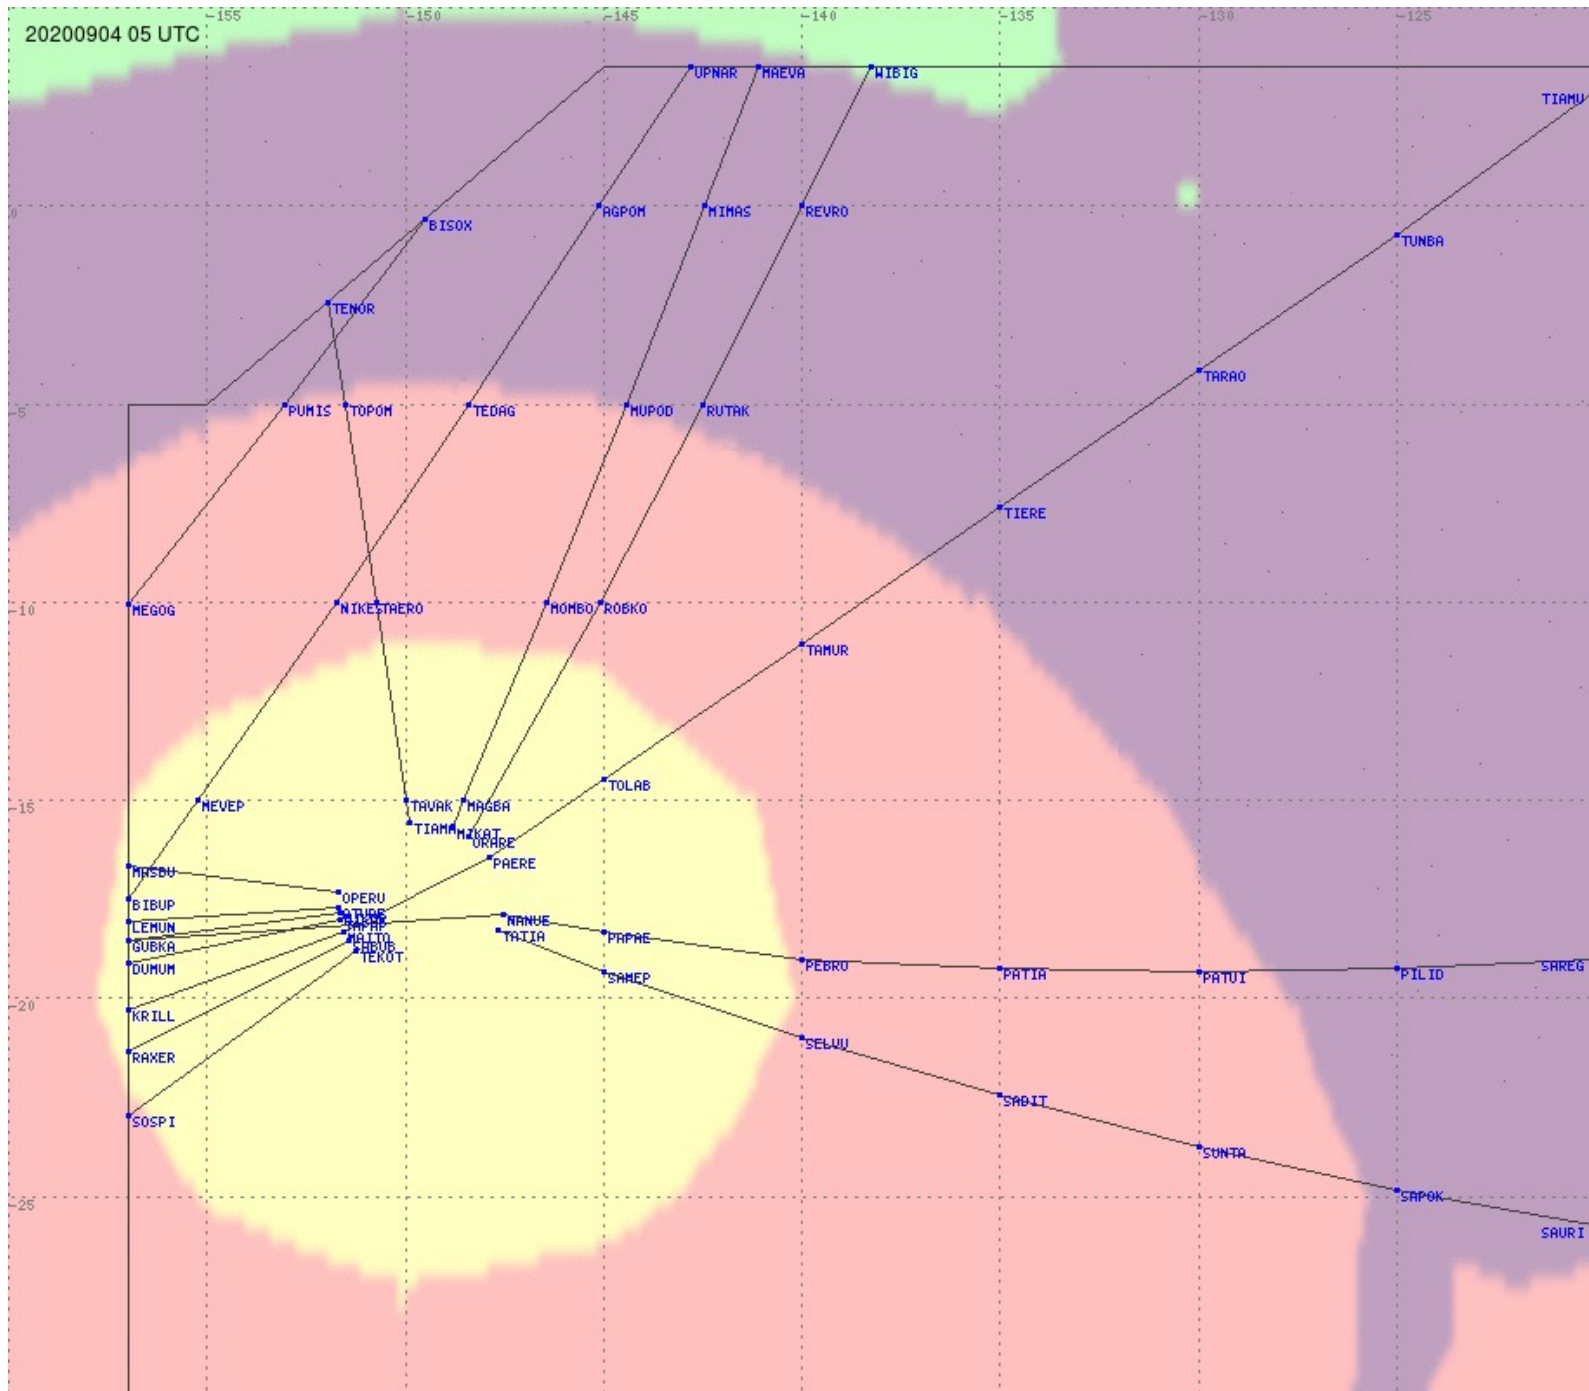

Tahiti FIR - HF Propag - 20200904

2.8 MHz 3.5 MHz 5.6 MHz 8.9 MHz 13.3 MHz 17.9 MHz None