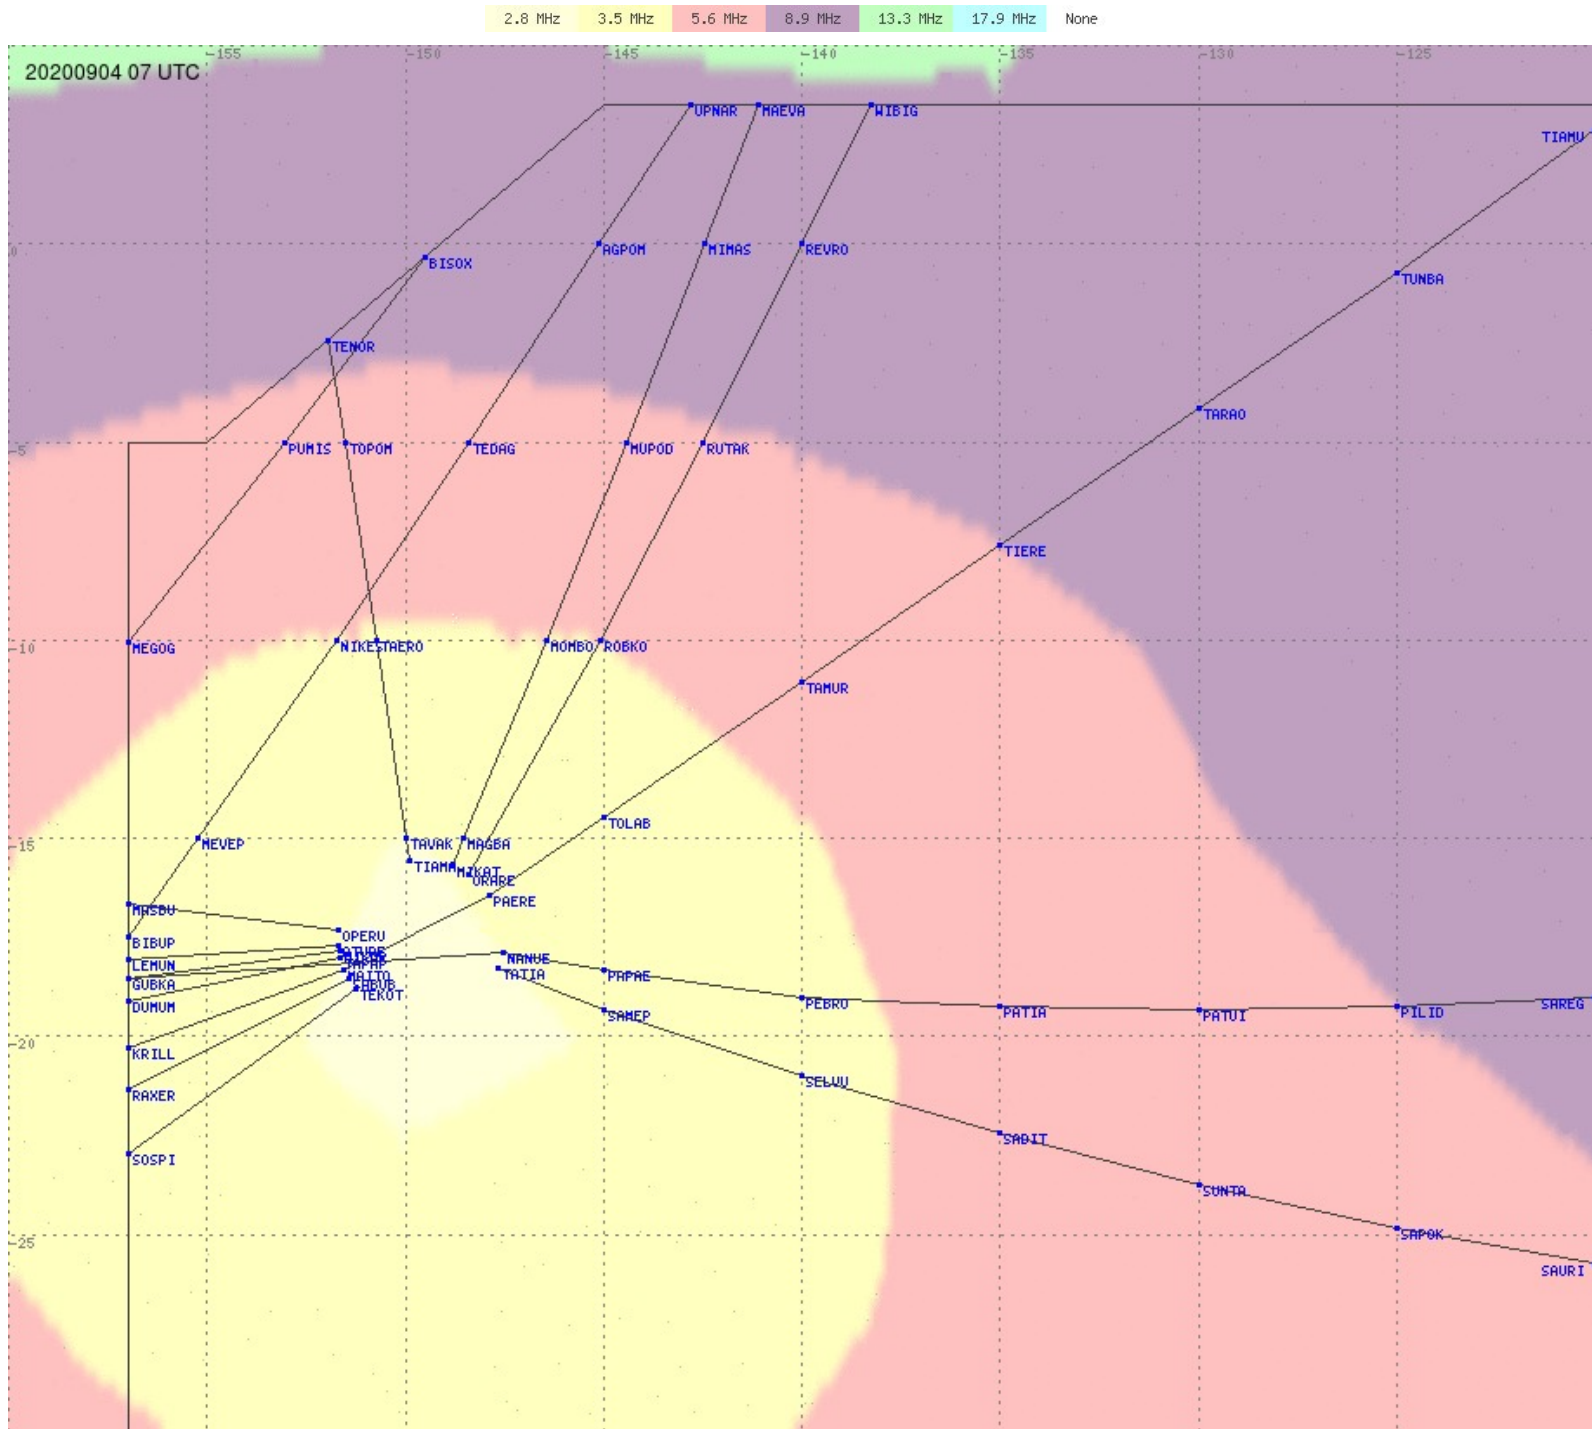

Tahiti FIR - HF Propag - 20200904