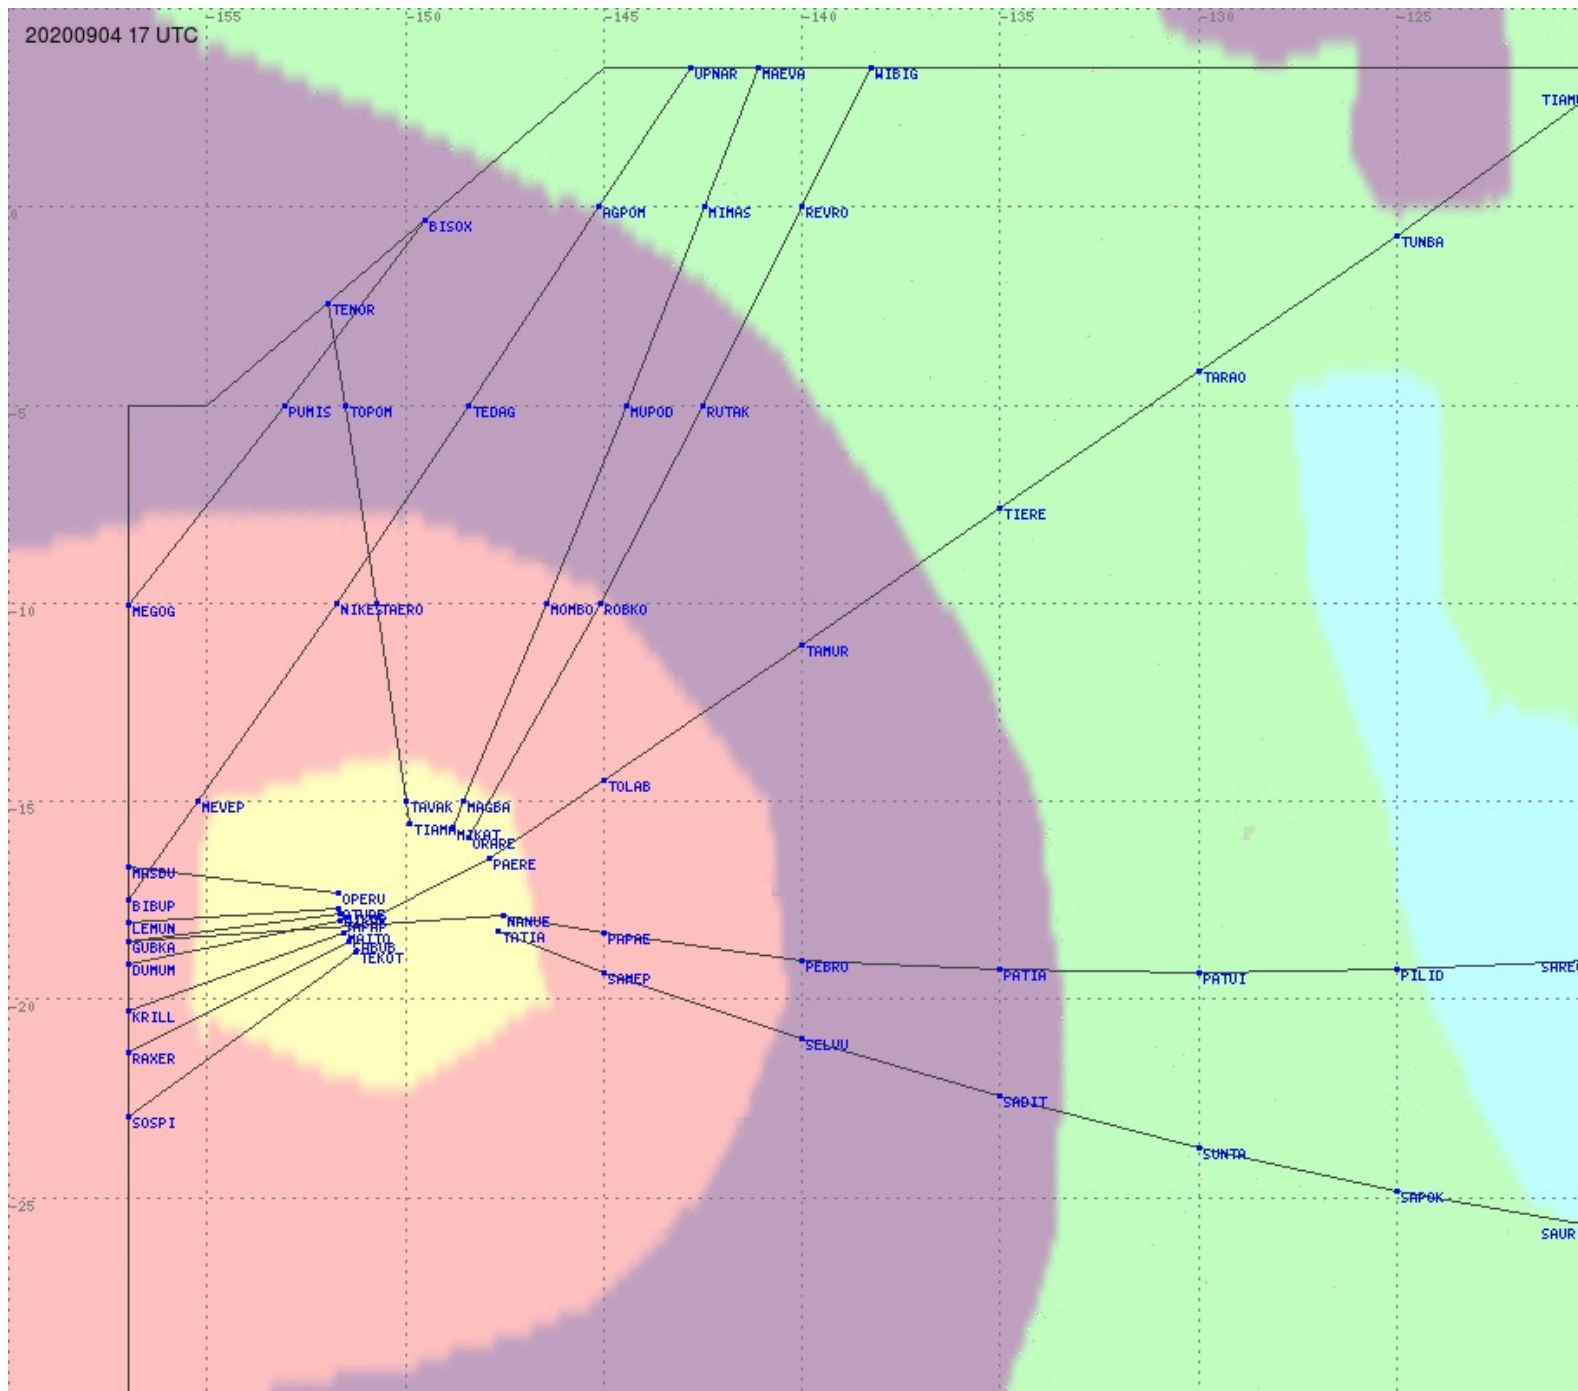

Tahiti FIR - HF Propag - 20200904

2.8 MHz   3.5 MHz   5.6 MHz   8.9 MHz   13.3 MHz   17.9 MHz   None