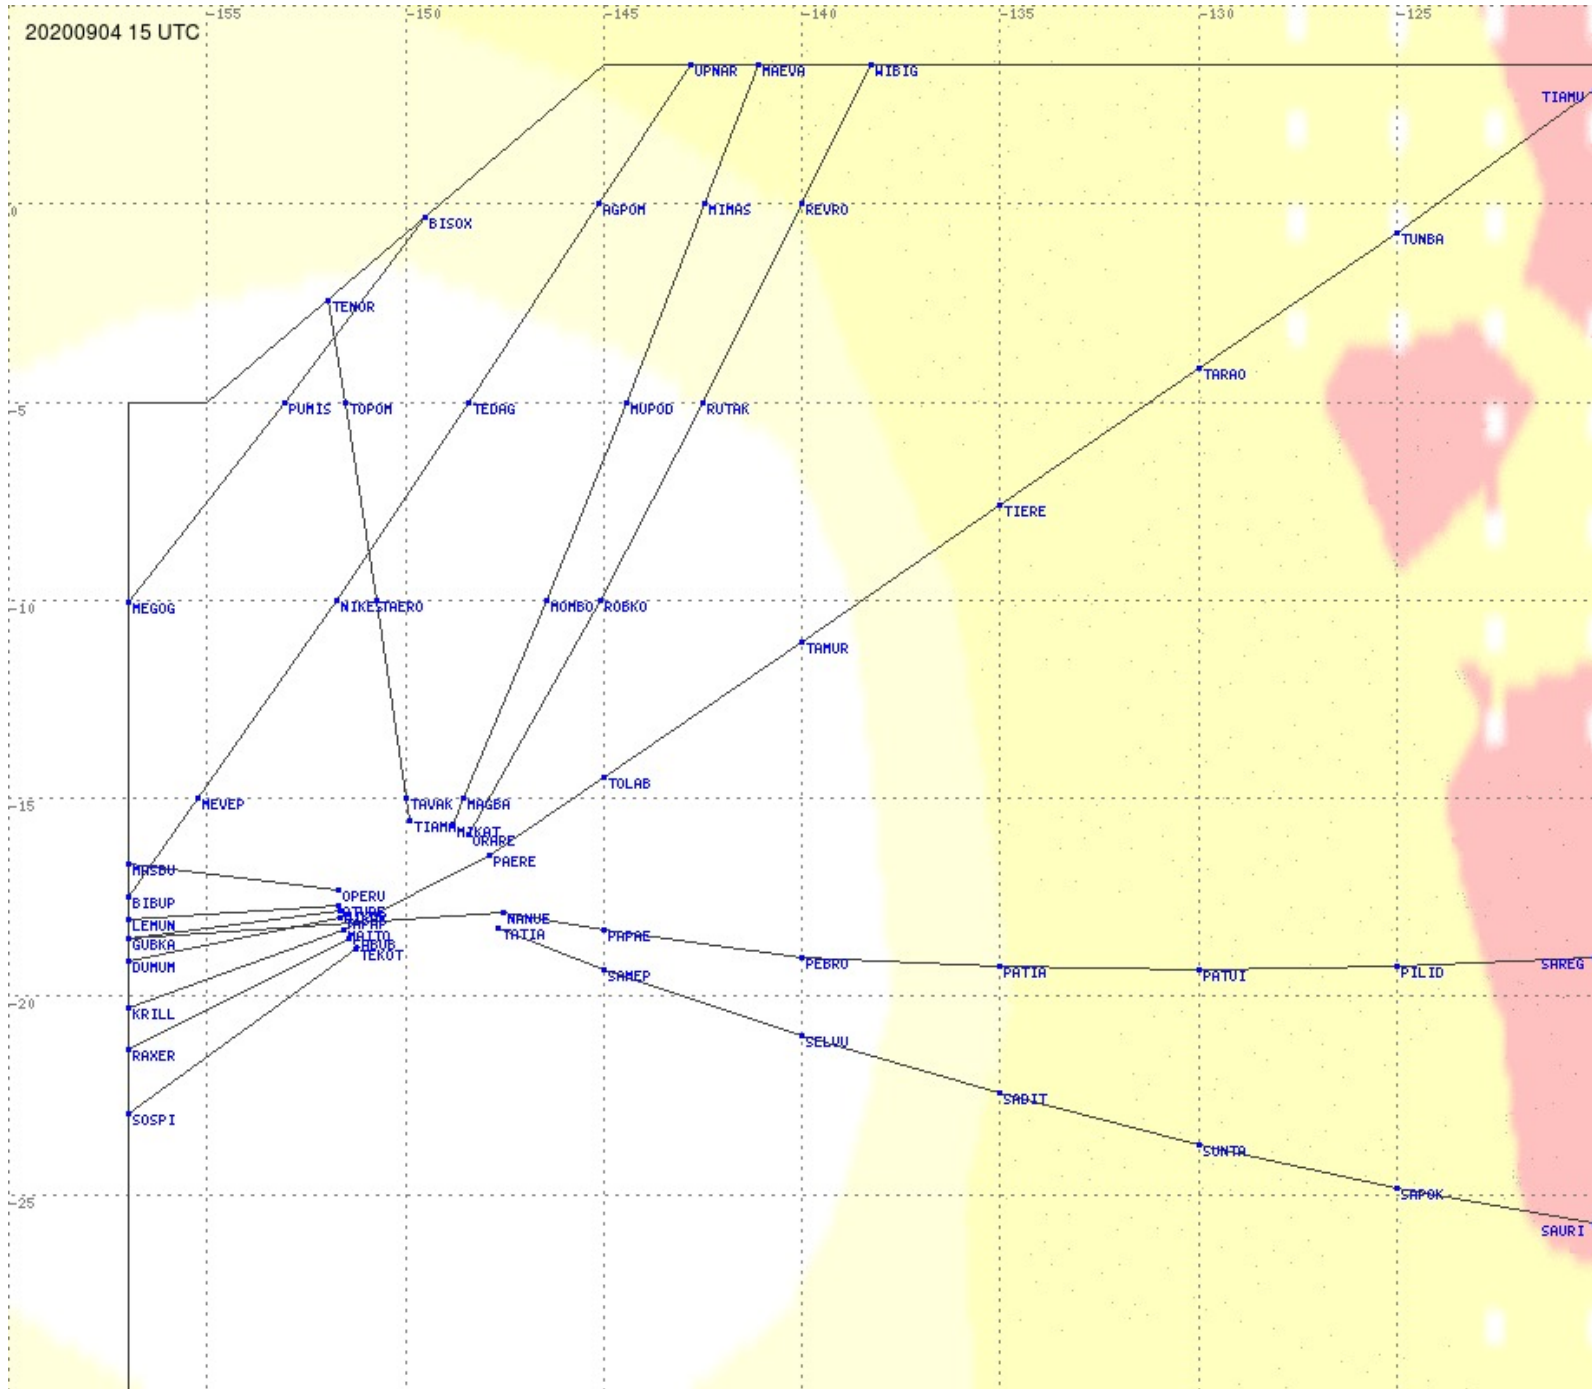

Tahiti FIR - HF Propag - 20200904

2.8 MHz 3.5 MHz 5.6 MHz 8.9 MHz 13.3 MHz 17.9 MHz None