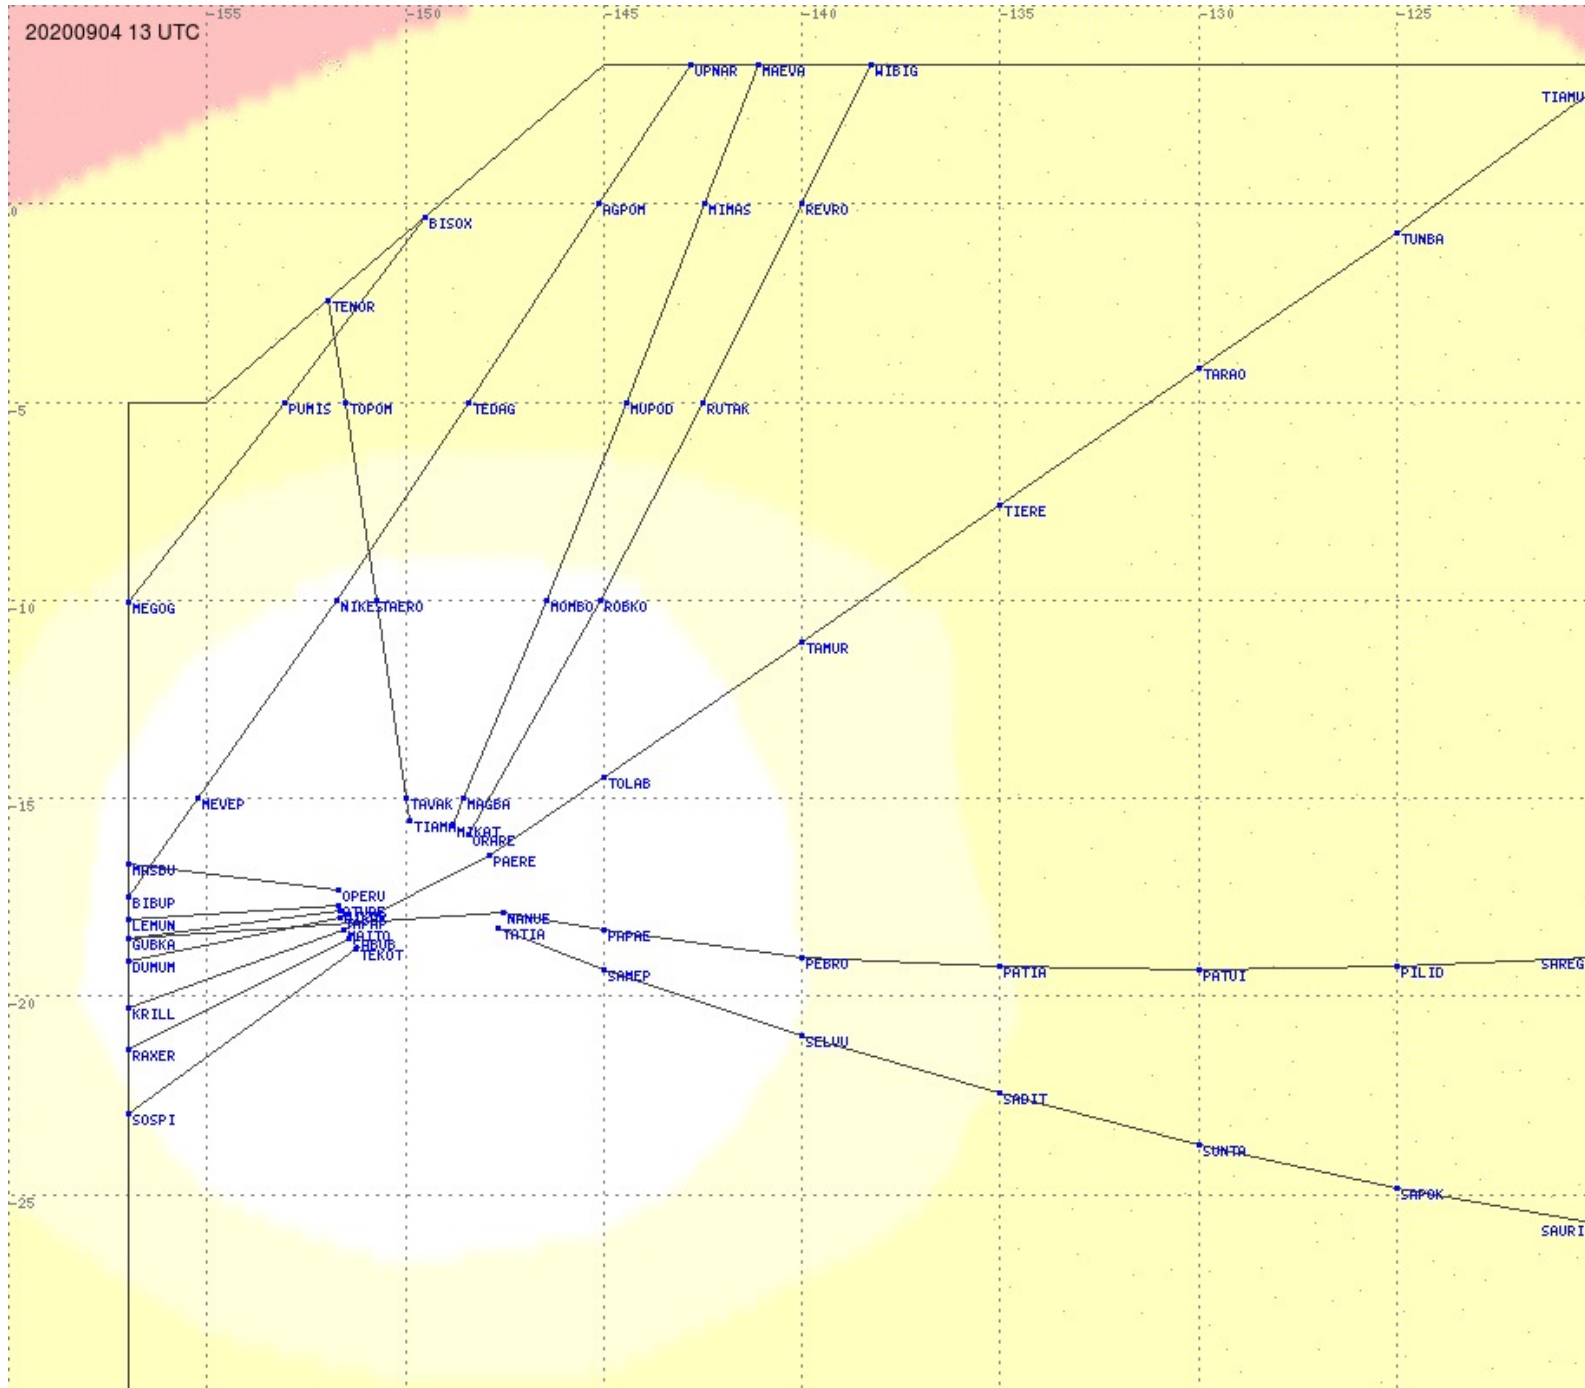

Tahiti FIR - HF Propag - 20200904

2.8 MHz 3.5 MHz 5.6 MHz 8.9 MHz 13.3 MHz 17.9 MHz None