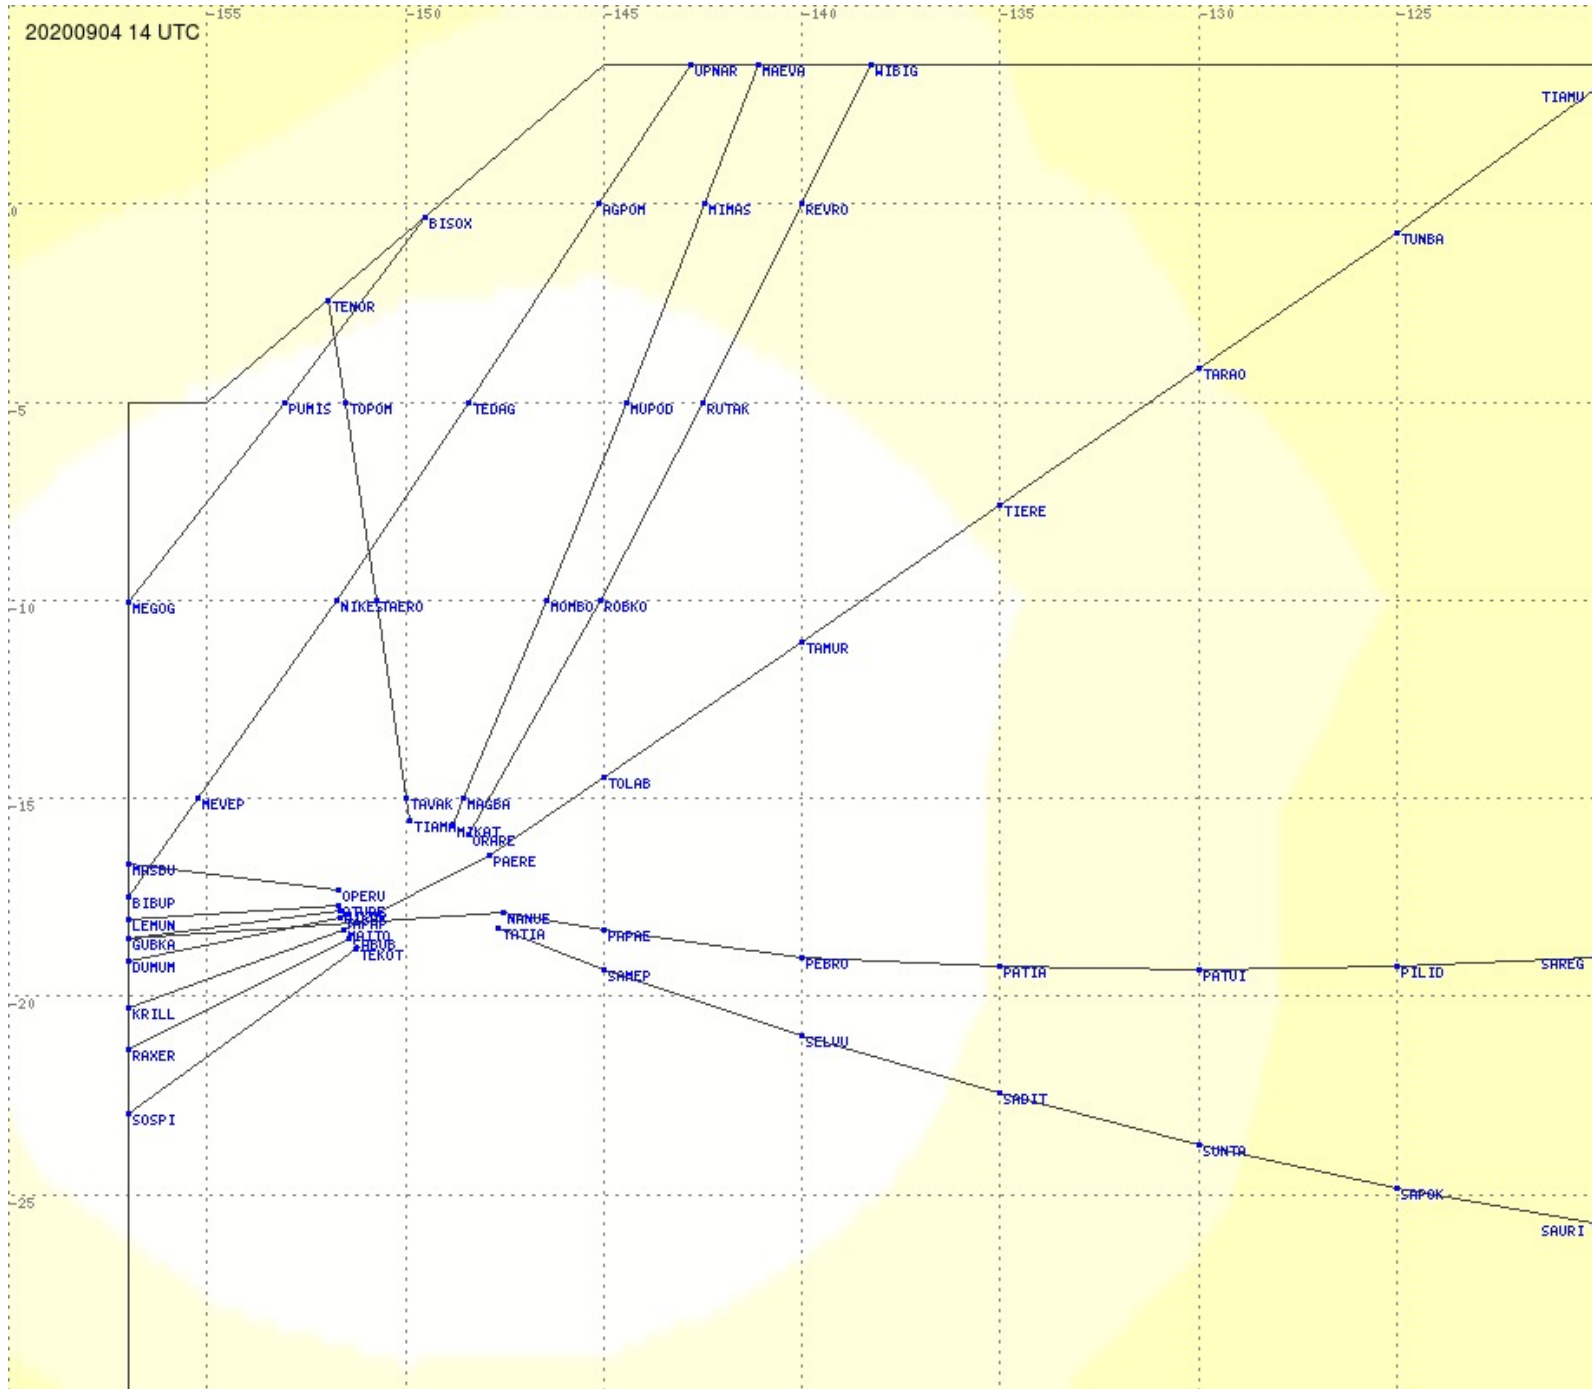

Tahiti FIR - HF Propag - 20200904

2.8 MHz 3.5 MHz 5.6 MHz 8.9 MHz 13.3 MHz 17.9 MHz None