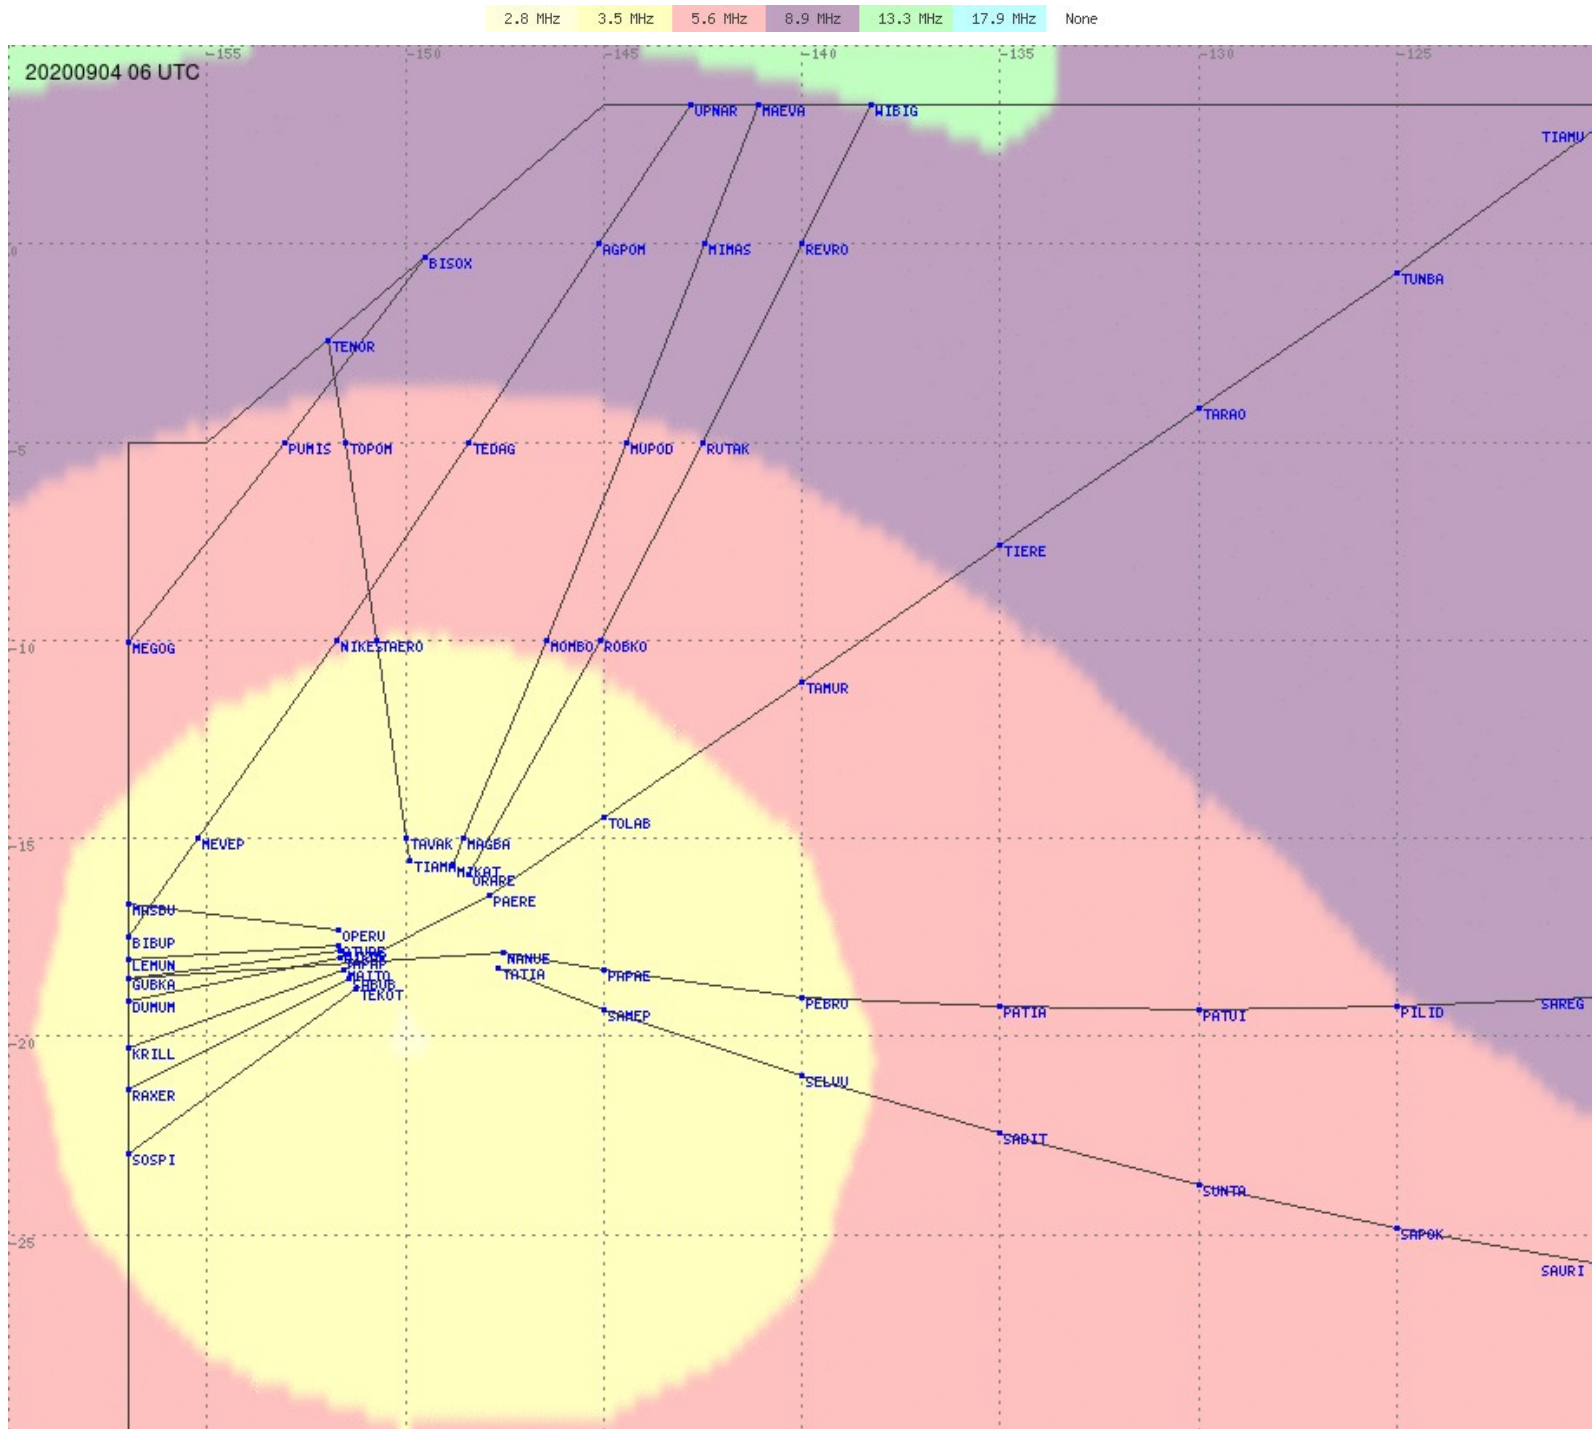

Tahiti FIR - HF Propag - 20200904