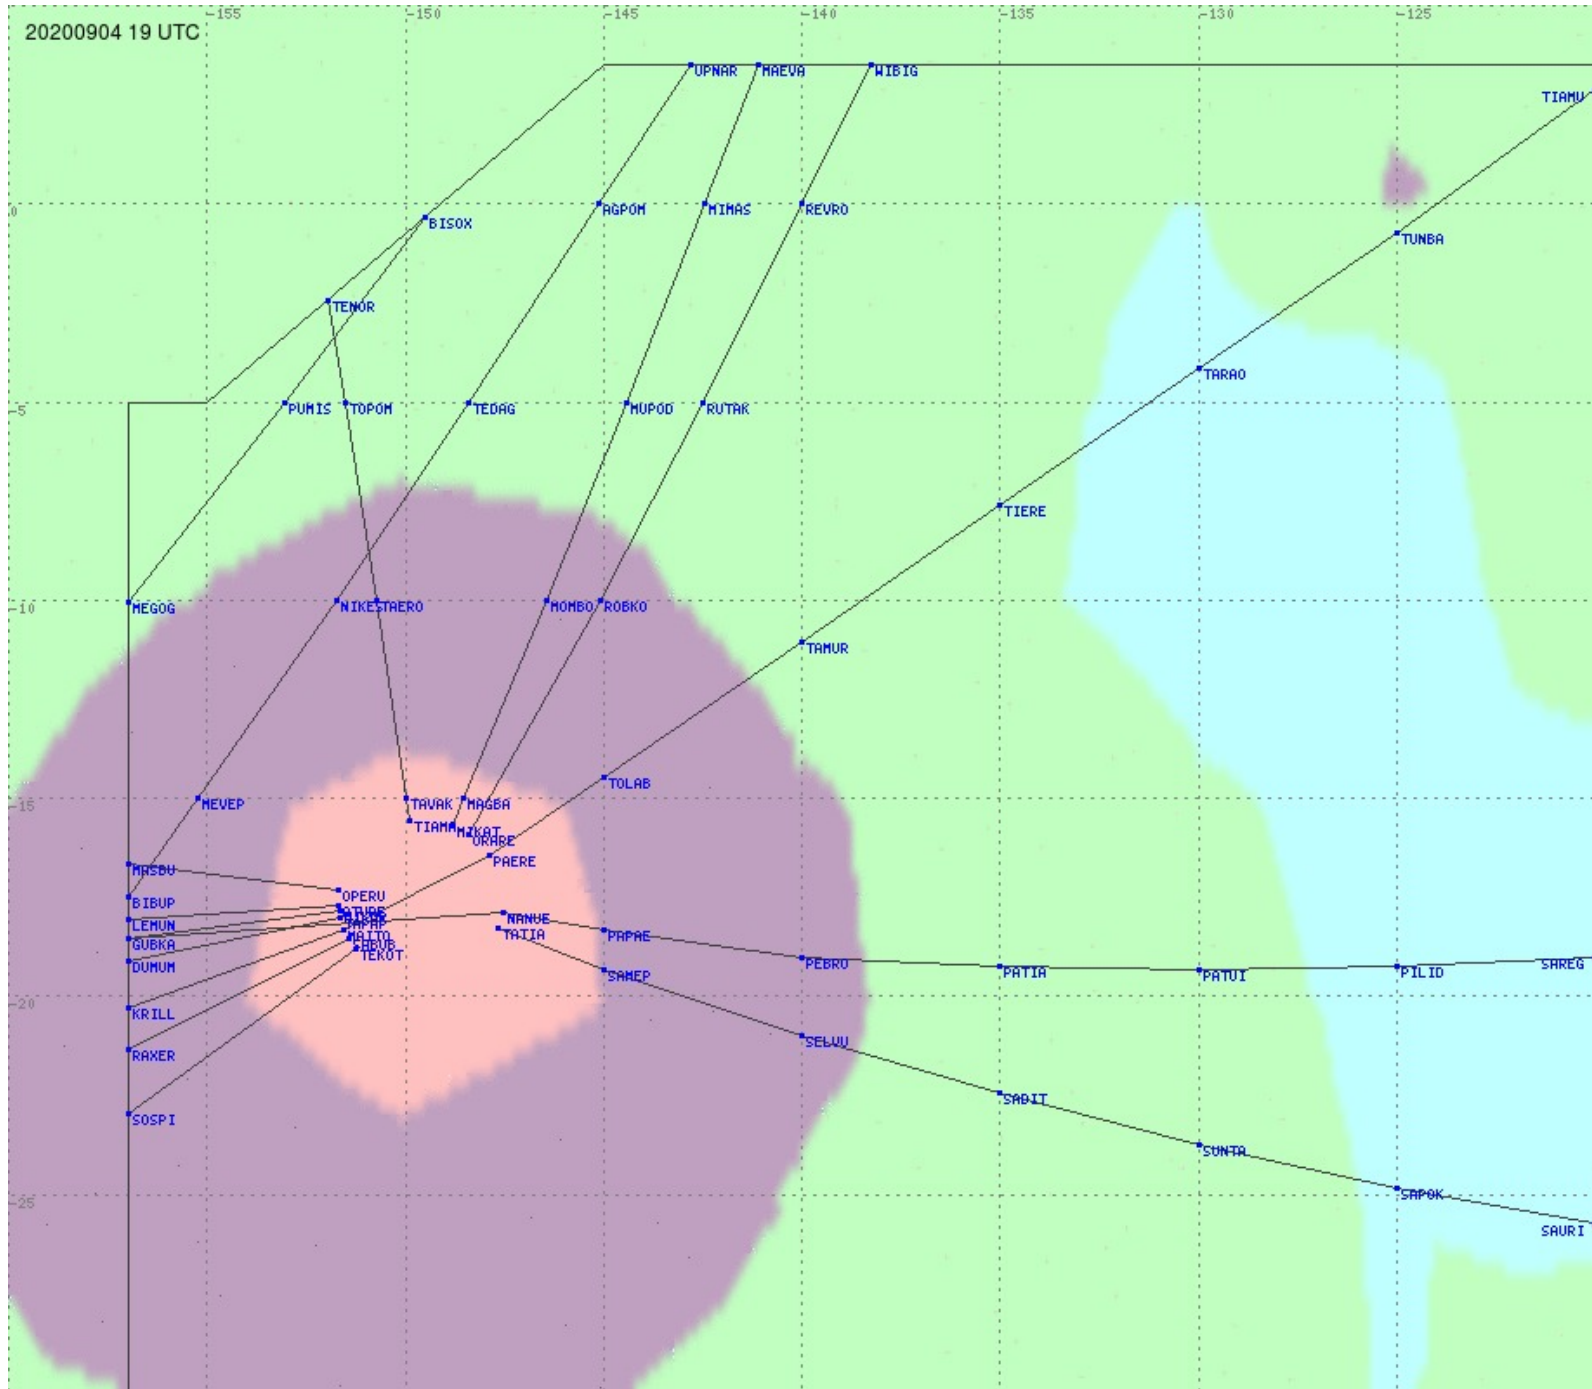

Tahiti FIR - HF Propag - 20200904

2.8 MHz 3.5 MHz 5.6 MHz 8.9 MHz 13.3 MHz 17.9 MHz None