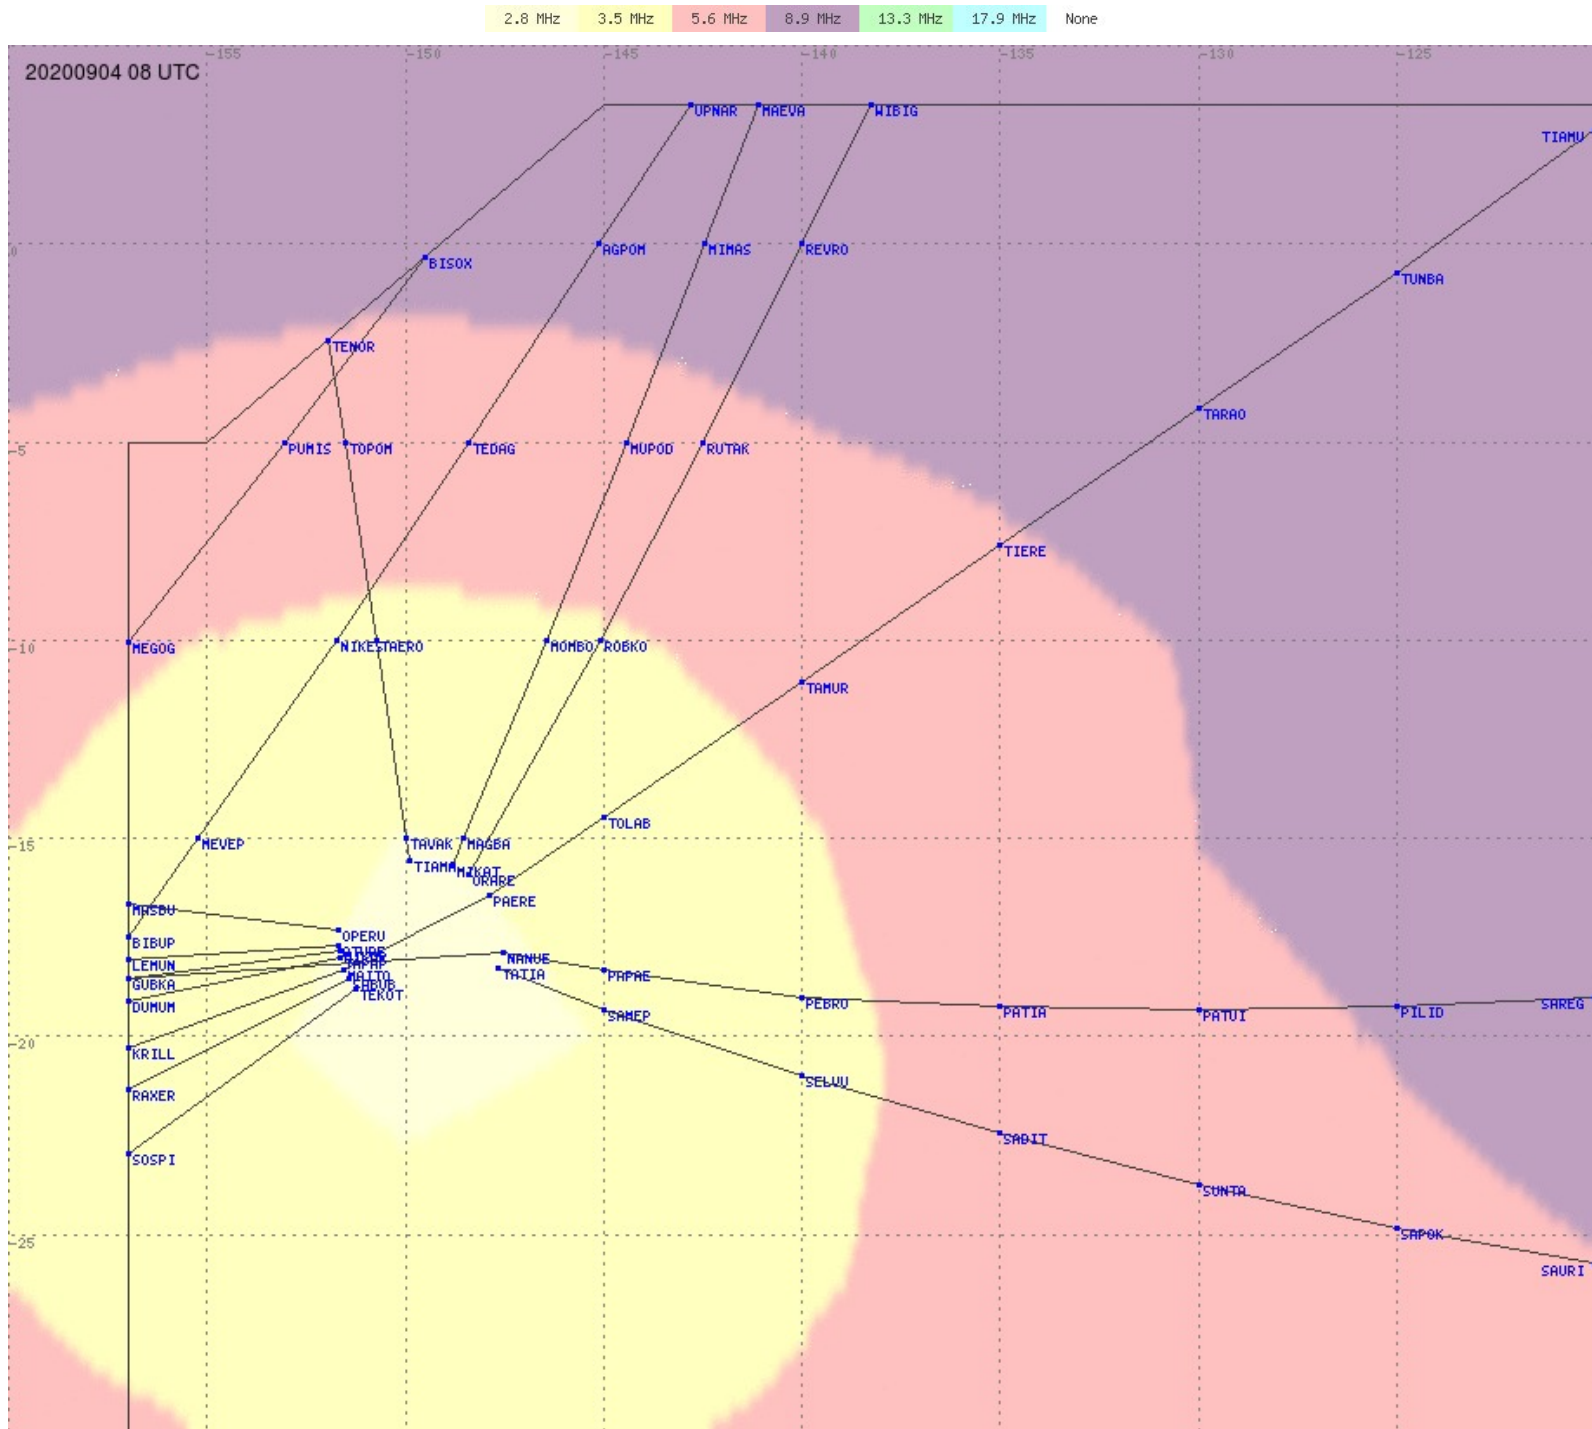

Tahiti FIR - HF Propag - 20200904