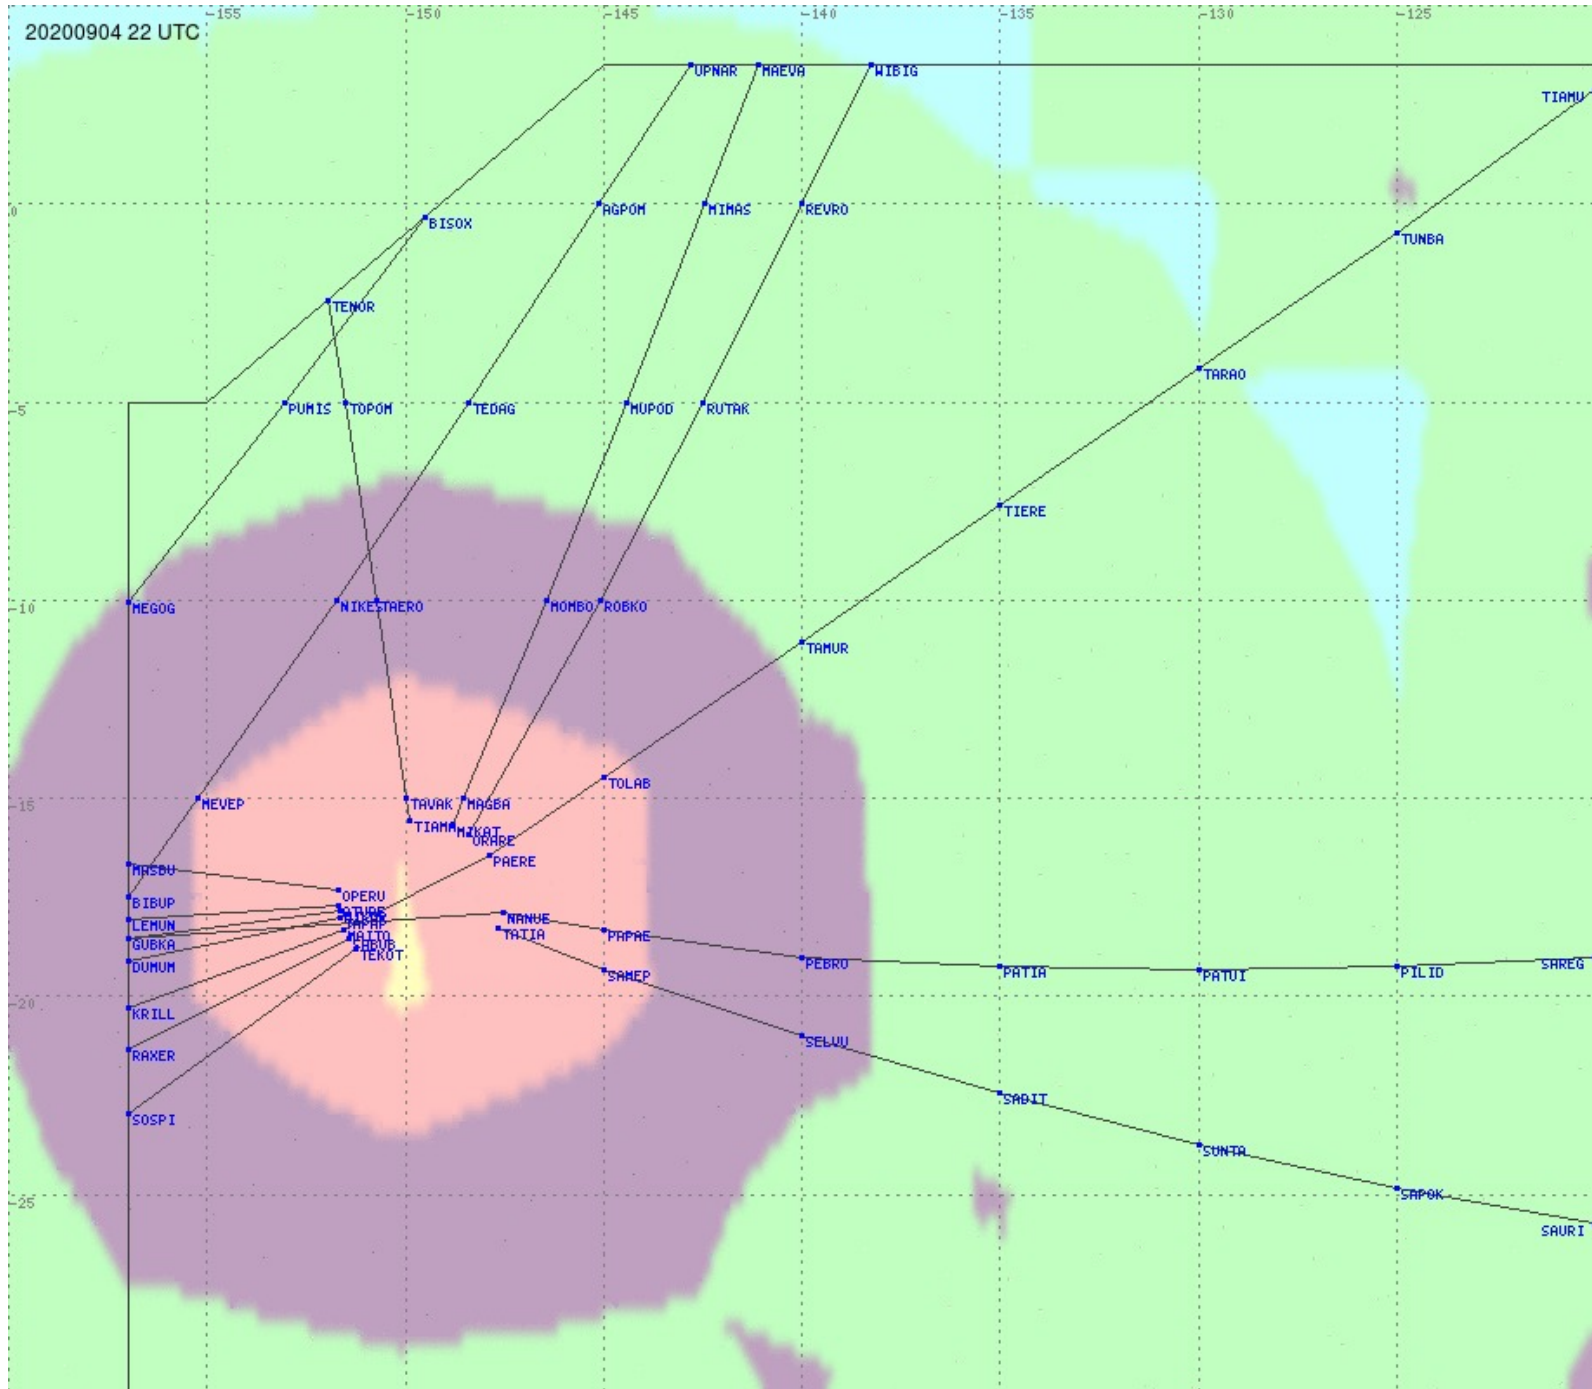

Tahiti FIR - HF Propag - 20200904

2.8 MHz 3.5 MHz 5.6 MHz 8.9 MHz 13.3 MHz 17.9 MHz None