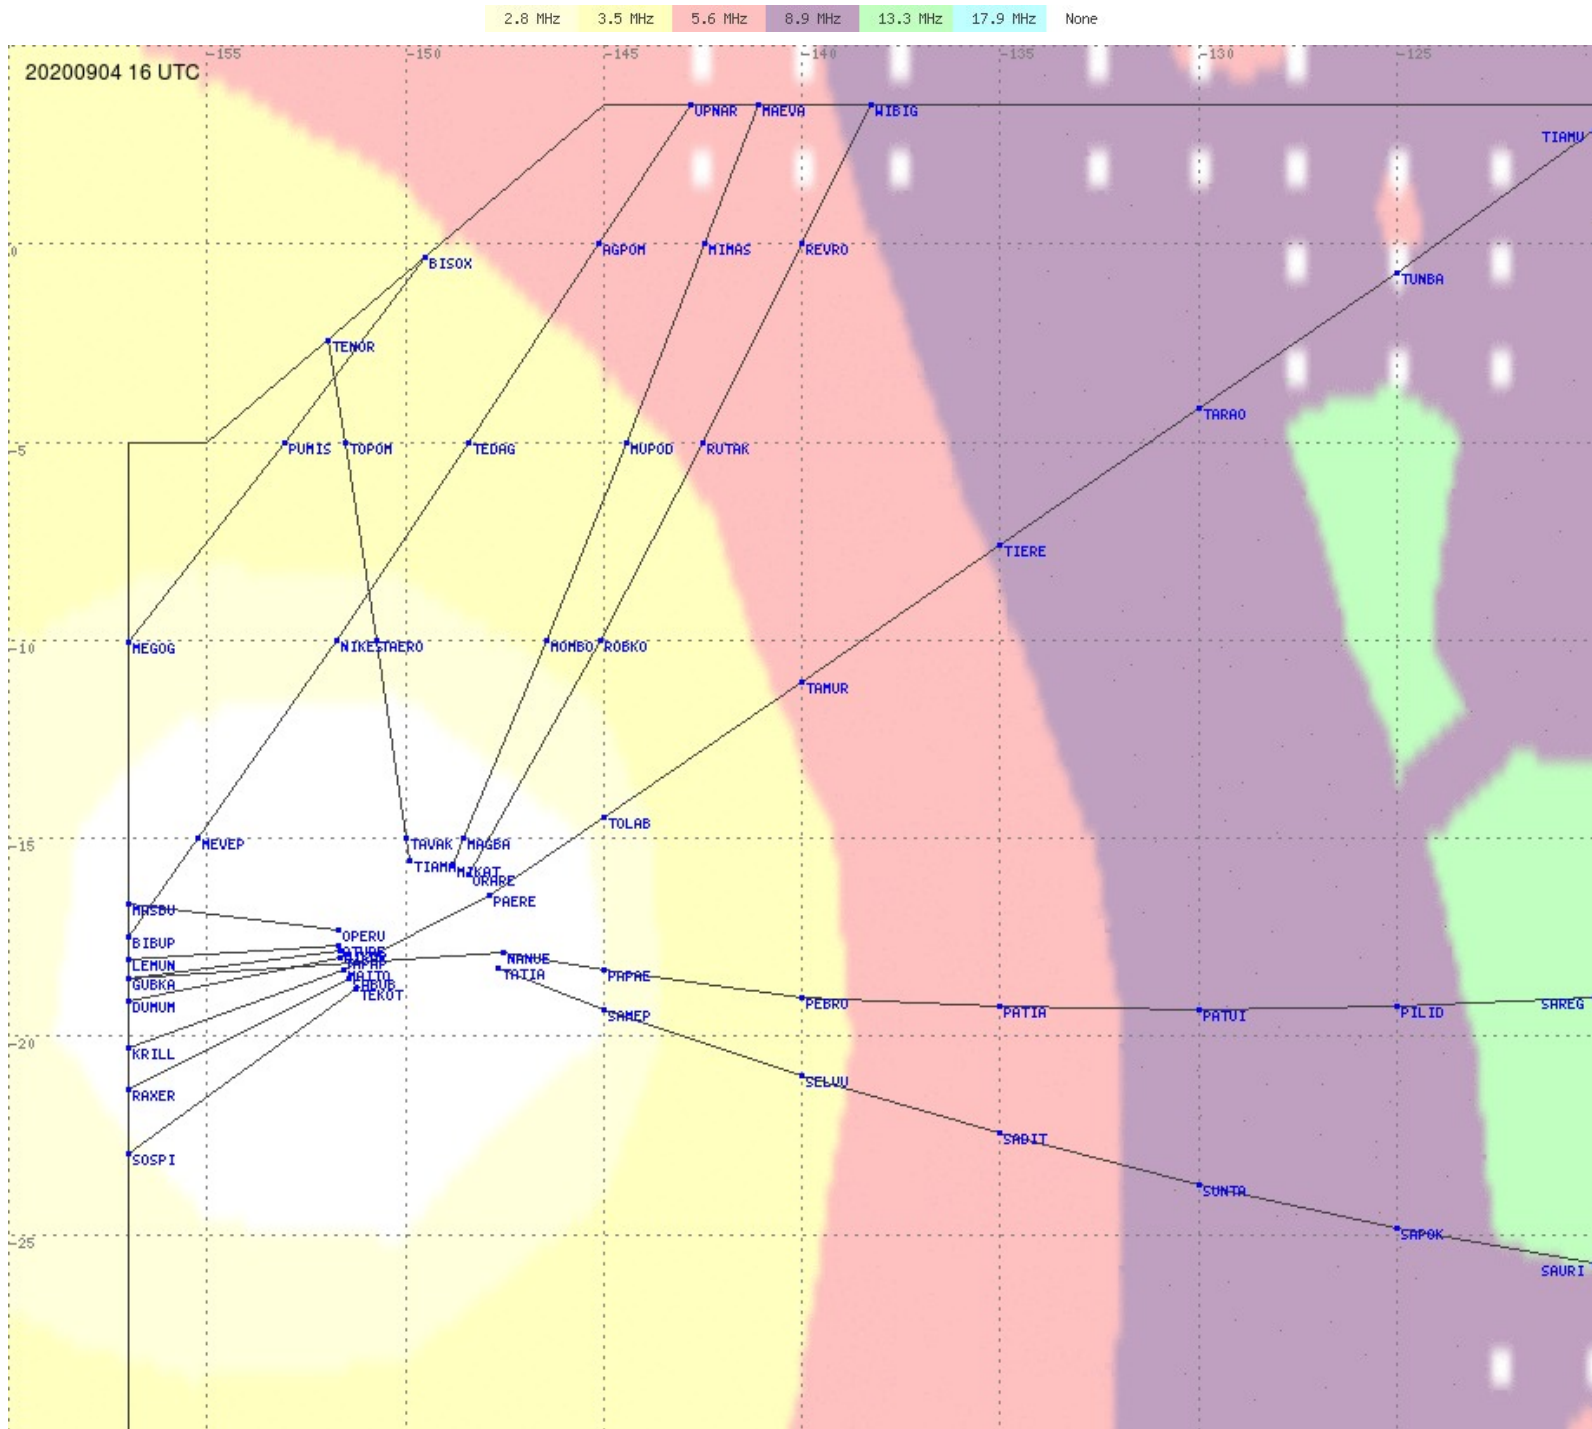

Tahiti FIR - HF Propag - 20200904