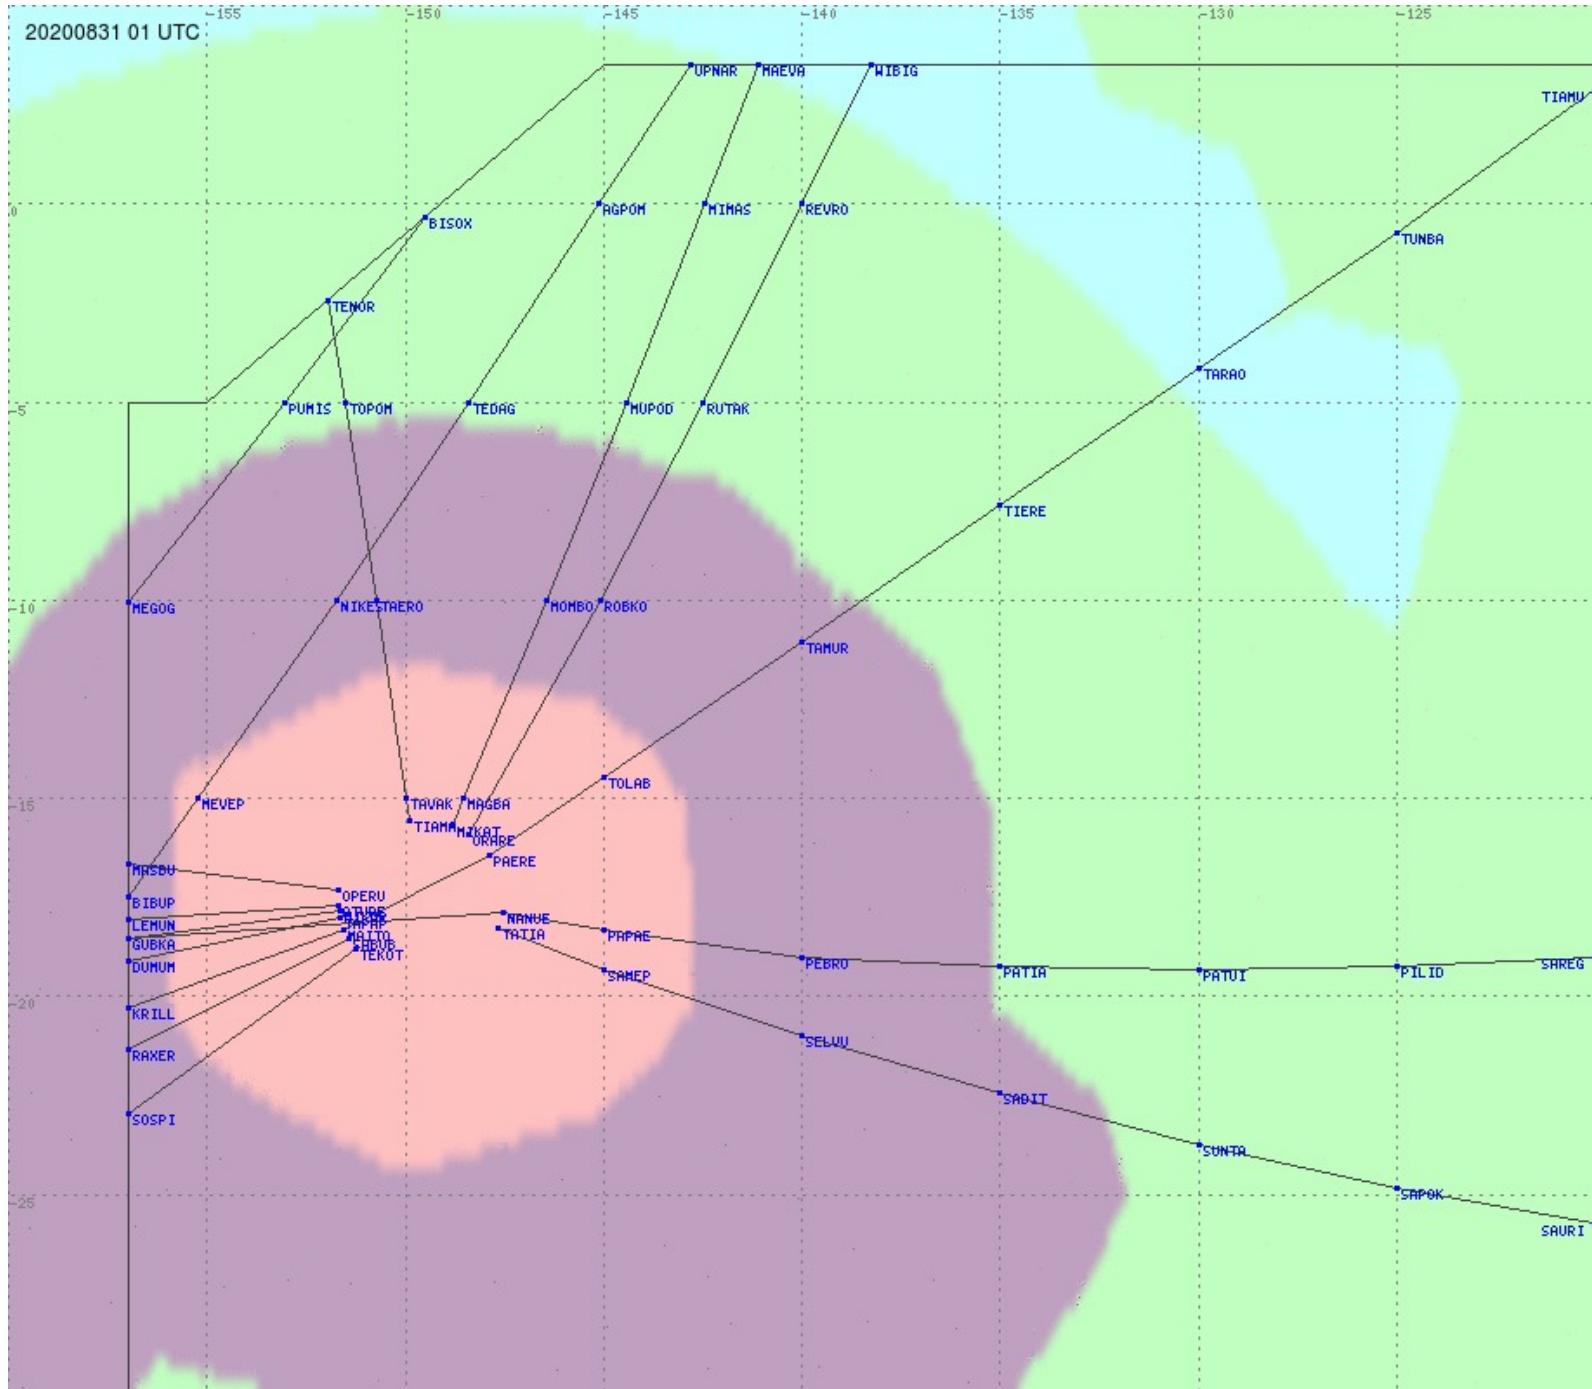

Tahiti FIR - HF Propag - 20200831

2.8 MHz
3.5 MHz
5.6 MHz
8.9 MHz
13.3 MHz
17.9 MHz
None

Tahiti FIR - HF Propag - 20200831

2.8 MHz 3.5 MHz 5.6 MHz 8.9 MHz 13.3 MHz 17.9 MHz None

Tahiti FIR - HF Propag - 20200831

2.8 MHz 3.5 MHz 5.6 MHz 8.9 MHz 13.3 MHz 17.9 MHz None

Tahiti FIR - HF Propag - 20200831

2.8 MHz 3.5 MHz 5.6 MHz 8.9 MHz 13.3 MHz 17.9 MHz None

Tahiti FIR - HF Propag - 20200831

2.8 MHz 3.5 MHz 5.6 MHz 8.9 MHz 13.3 MHz 17.9 MHz None

Tahiti FIR - HF Propag - 20200831

Tahiti FIR - HF Propag - 20200831

Tahiti FIR - HF Propag - 20200831

Tahiti FIR - HF Propag - 20200831

2.8 MHz 3.5 MHz 5.6 MHz 8.9 MHz 13.3 MHz 17.9 MHz None

Tahiti FIR - HF Propag - 20200831