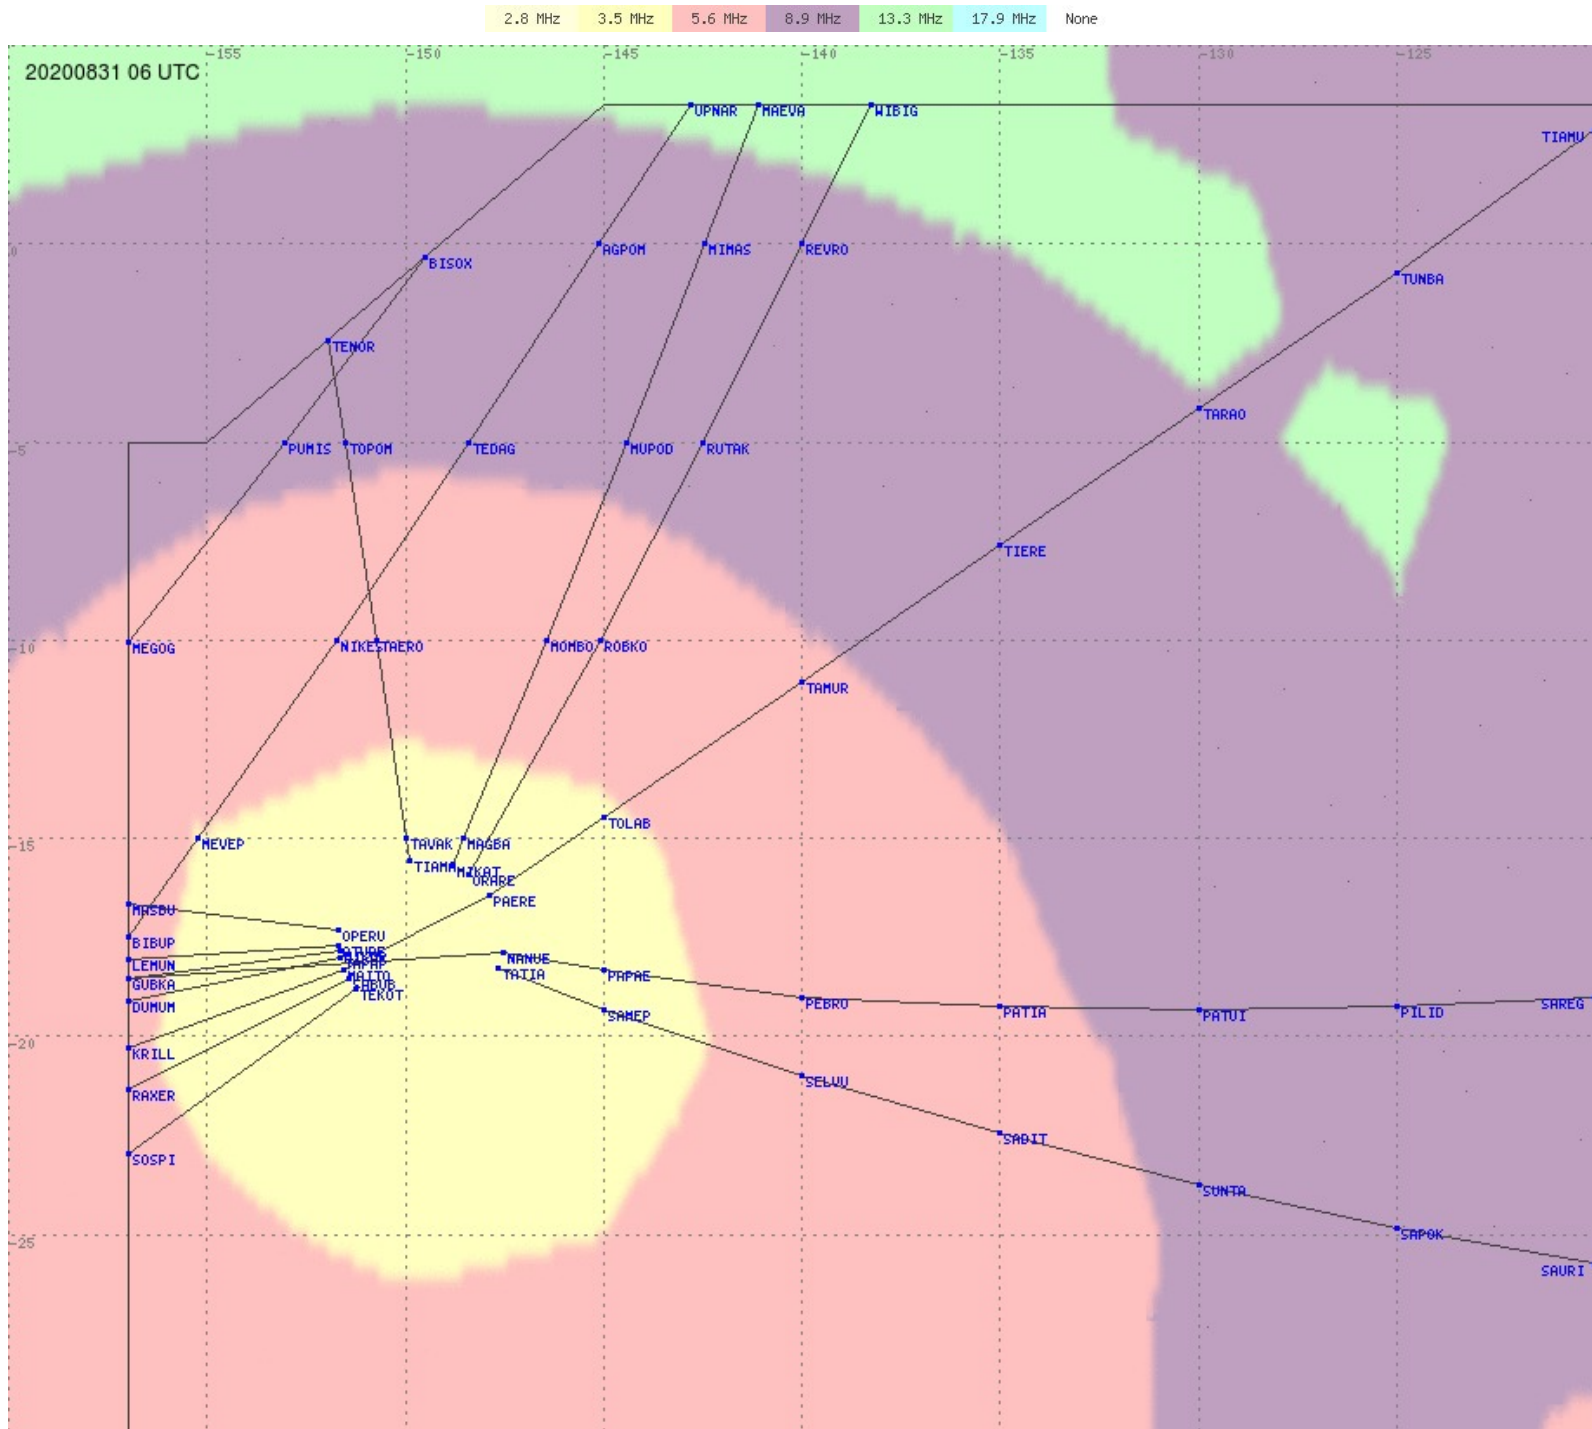

Tahiti FIR - HF Propag - 20200831

2.8 MHz
3.5 MHz
5.6 MHz
8.9 MHz
13.3 MHz
17.9 MHz
None

Tahiti FIR - HF Propag - 20200831

2.8 MHz 3.5 MHz 5.6 MHz 8.9 MHz 13.3 MHz 17.9 MHz None

Tahiti FIR - HF Propag - 20200831

2.8 MHz 3.5 MHz 5.6 MHz 8.9 MHz 13.3 MHz 17.9 MHz None

Tahiti FIR - HF Propag - 20200831

2.8 MHz 3.5 MHz 5.6 MHz 8.9 MHz 13.3 MHz 17.9 MHz None

Tahiti FIR - HF Propag - 20200831

2.8 MHz 3.5 MHz 5.6 MHz 8.9 MHz 13.3 MHz 17.9 MHz None

Tahiti FIR - HF Propag - 20200831

Tahiti FIR - HF Propag - 20200831

Tahiti FIR - HF Propag - 20200831

Tahiti FIR - HF Propag - 20200831

2.8 MHz 3.5 MHz 5.6 MHz 8.9 MHz 13.3 MHz 17.9 MHz None

Tahiti FIR - HF Propag - 20200831