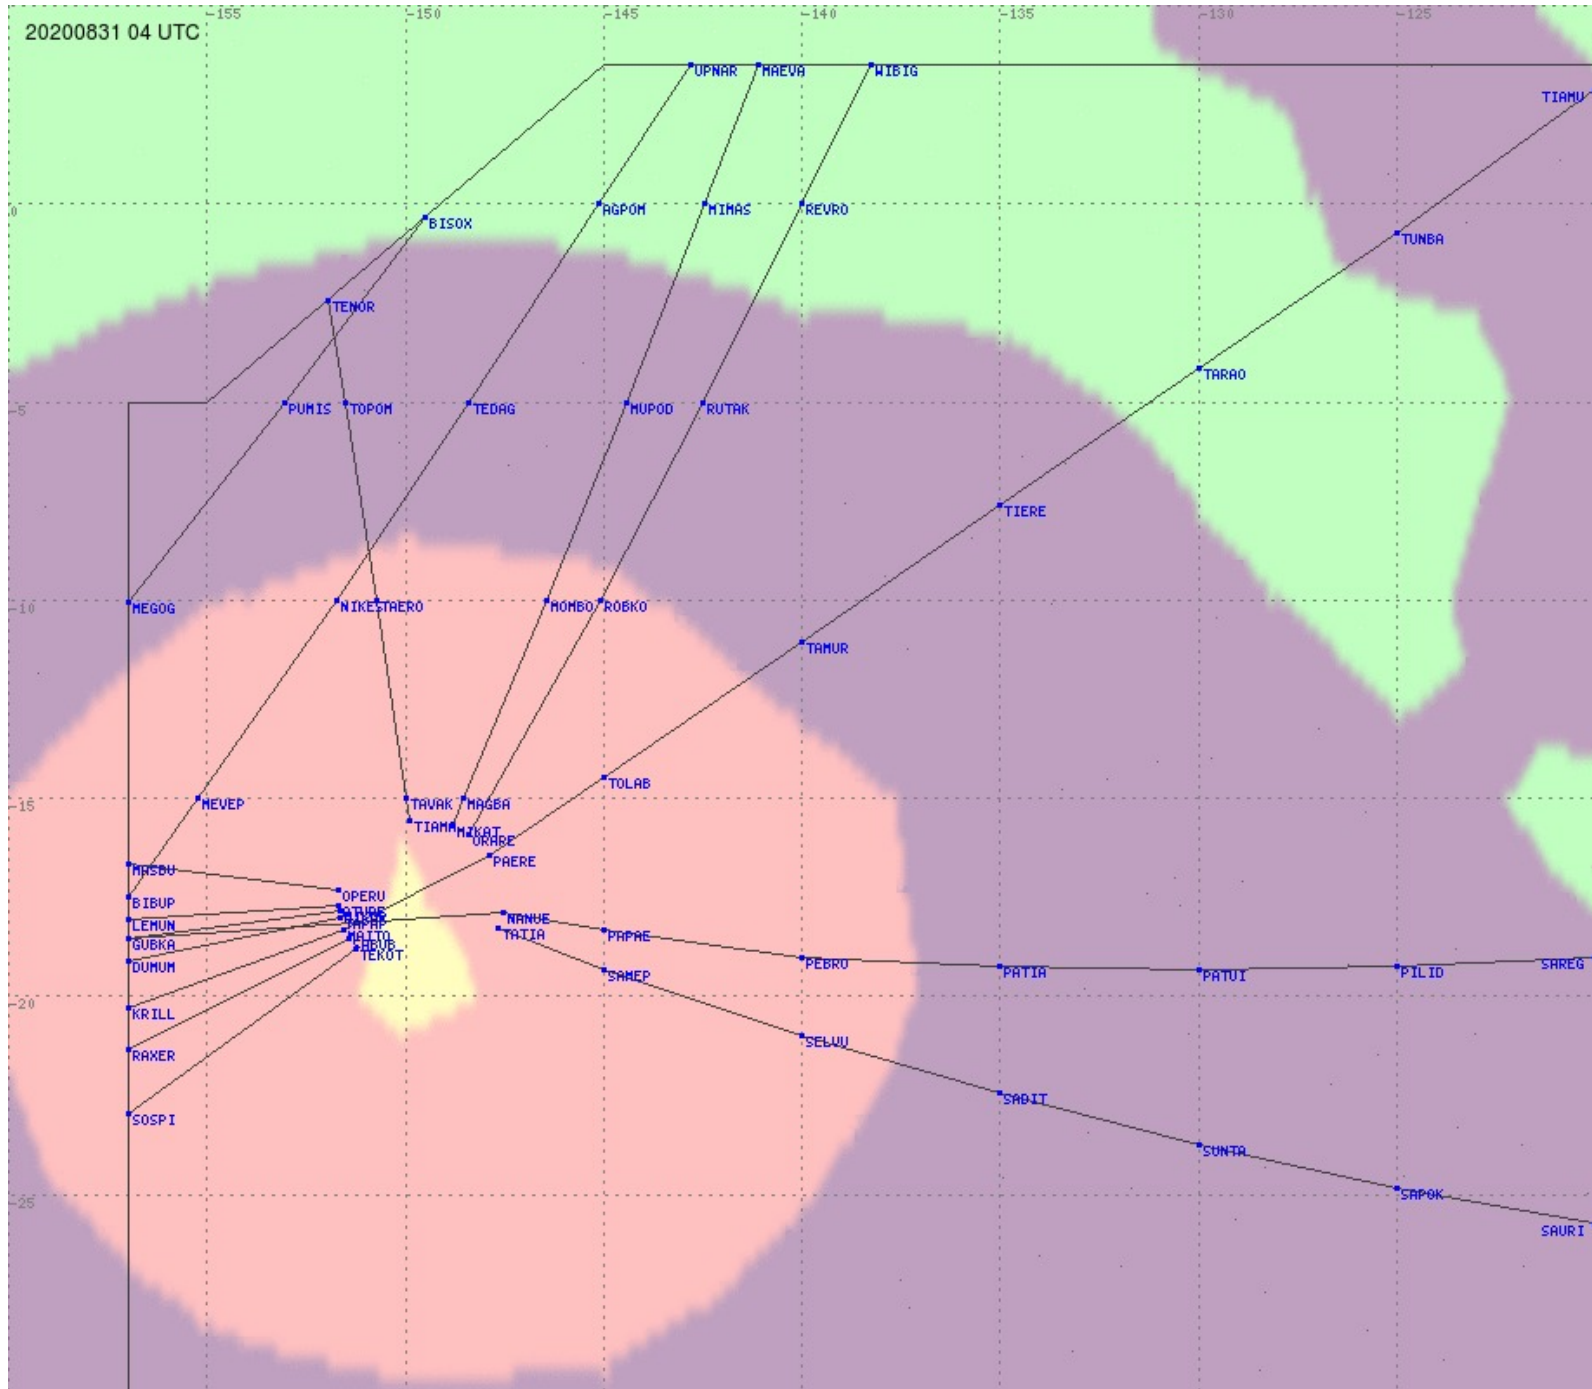

Tahiti FIR - HF Propag - 20200831

2.8 MHz
3.5 MHz
5.6 MHz
8.9 MHz
13.3 MHz
17.9 MHz
None

Tahiti FIR - HF Propag - 20200831

2.8 MHz 3.5 MHz 5.6 MHz 8.9 MHz 13.3 MHz 17.9 MHz None

Tahiti FIR - HF Propag - 20200831

2.8 MHz 3.5 MHz 5.6 MHz 8.9 MHz 13.3 MHz 17.9 MHz None

Tahiti FIR - HF Propag - 20200831

2.8 MHz 3.5 MHz 5.6 MHz 8.9 MHz 13.3 MHz 17.9 MHz None

Tahiti FIR - HF Propag - 20200831

2.8 MHz 3.5 MHz 5.6 MHz 8.9 MHz 13.3 MHz 17.9 MHz None

Tahiti FIR - HF Propag - 20200831

Tahiti FIR - HF Propag - 20200831

Tahiti FIR - HF Propag - 20200831

Tahiti FIR - HF Propag - 20200831

2.8 MHz 3.5 MHz 5.6 MHz 8.9 MHz 13.3 MHz 17.9 MHz None

Tahiti FIR - HF Propag - 20200831