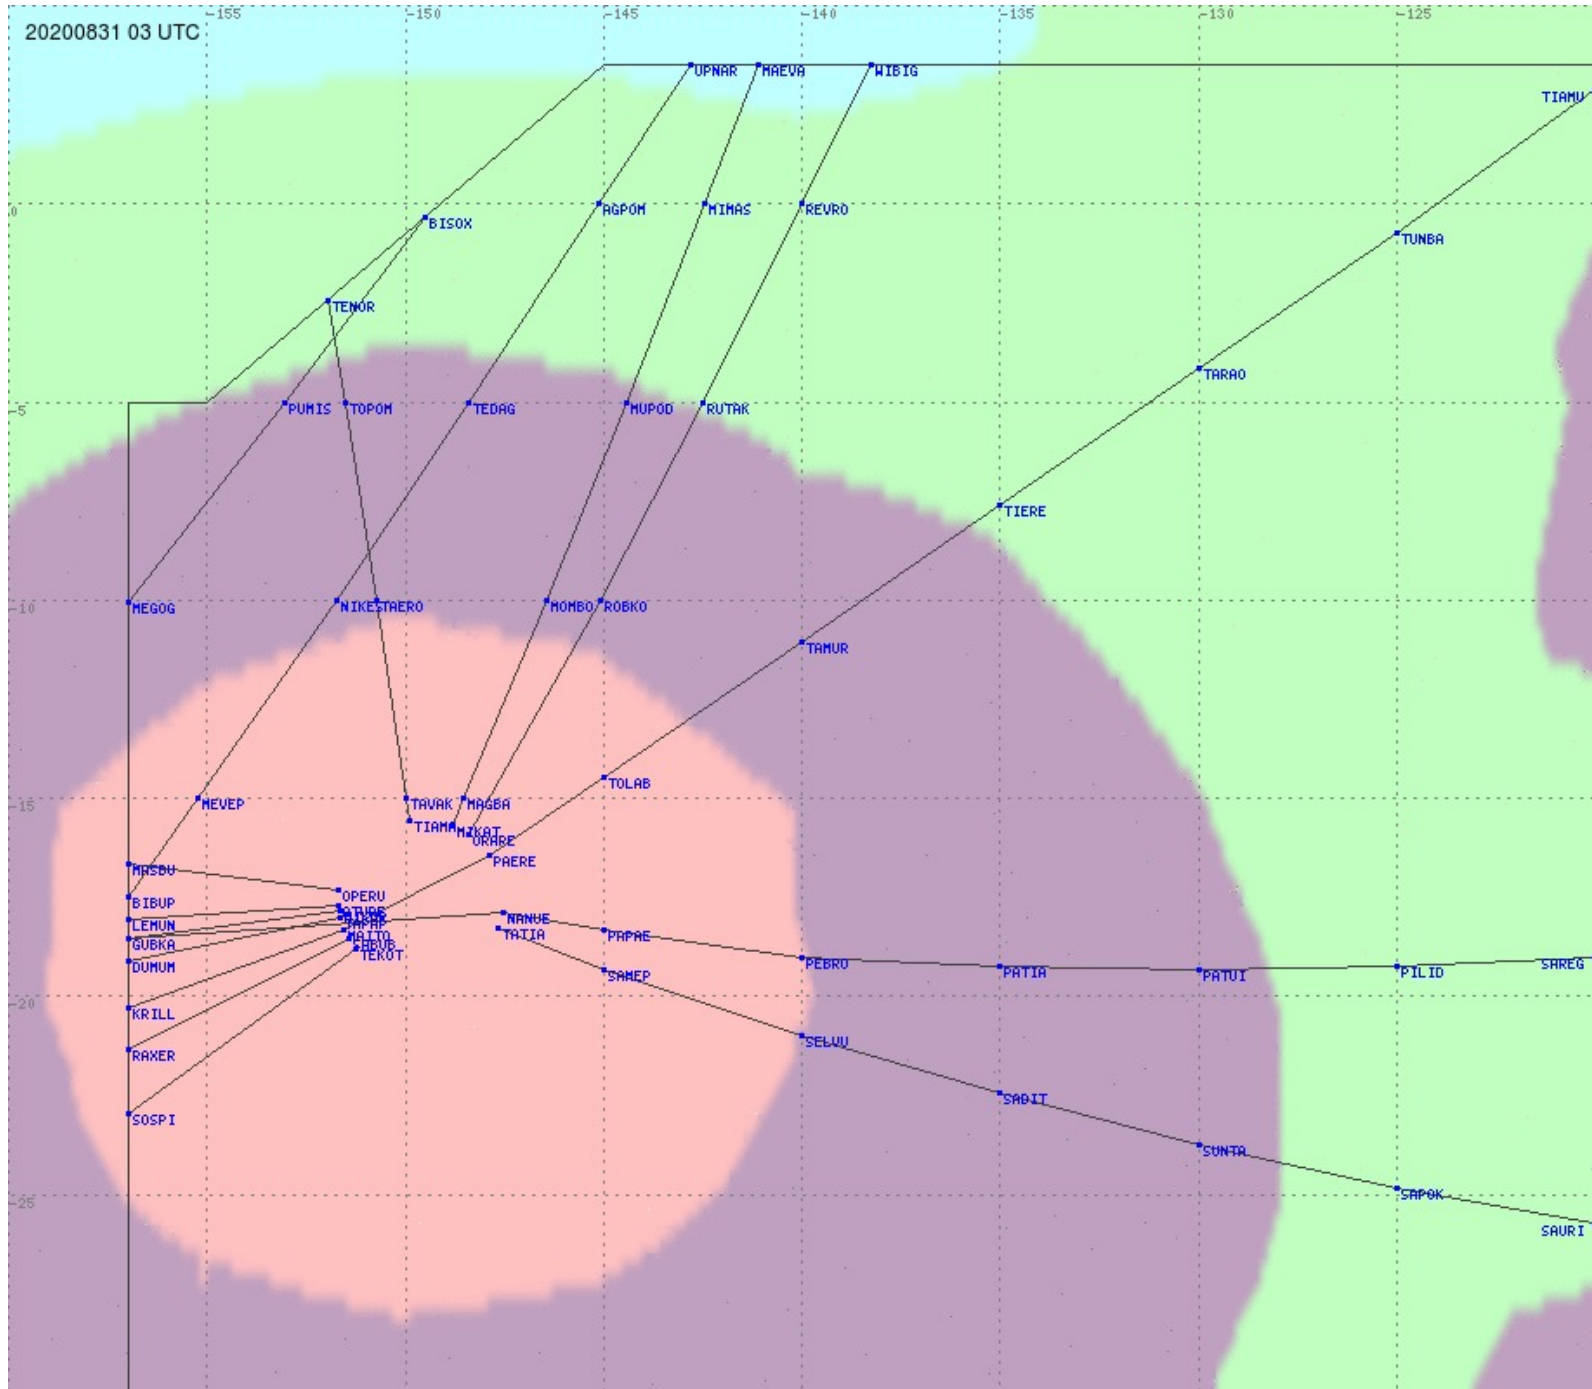

Tahiti FIR - HF Propag - 20200831

2.8 MHz
3.5 MHz
5.6 MHz
8.9 MHz
13.3 MHz
17.9 MHz
None

Tahiti FIR - HF Propag - 20200831

2.8 MHz 3.5 MHz 5.6 MHz 8.9 MHz 13.3 MHz 17.9 MHz None

Tahiti FIR - HF Propag - 20200831

2.8 MHz 3.5 MHz 5.6 MHz 8.9 MHz 13.3 MHz 17.9 MHz None

Tahiti FIR - HF Propag - 20200831

2.8 MHz 3.5 MHz 5.6 MHz 8.9 MHz 13.3 MHz 17.9 MHz None

Tahiti FIR - HF Propag - 20200831

2.8 MHz 3.5 MHz 5.6 MHz 8.9 MHz 13.3 MHz 17.9 MHz None

Tahiti FIR - HF Propag - 20200831

Tahiti FIR - HF Propag - 20200831

Tahiti FIR - HF Propag - 20200831

Tahiti FIR - HF Propag - 20200831

2.8 MHz 3.5 MHz 5.6 MHz 8.9 MHz 13.3 MHz 17.9 MHz None

Tahiti FIR - HF Propag - 20200831