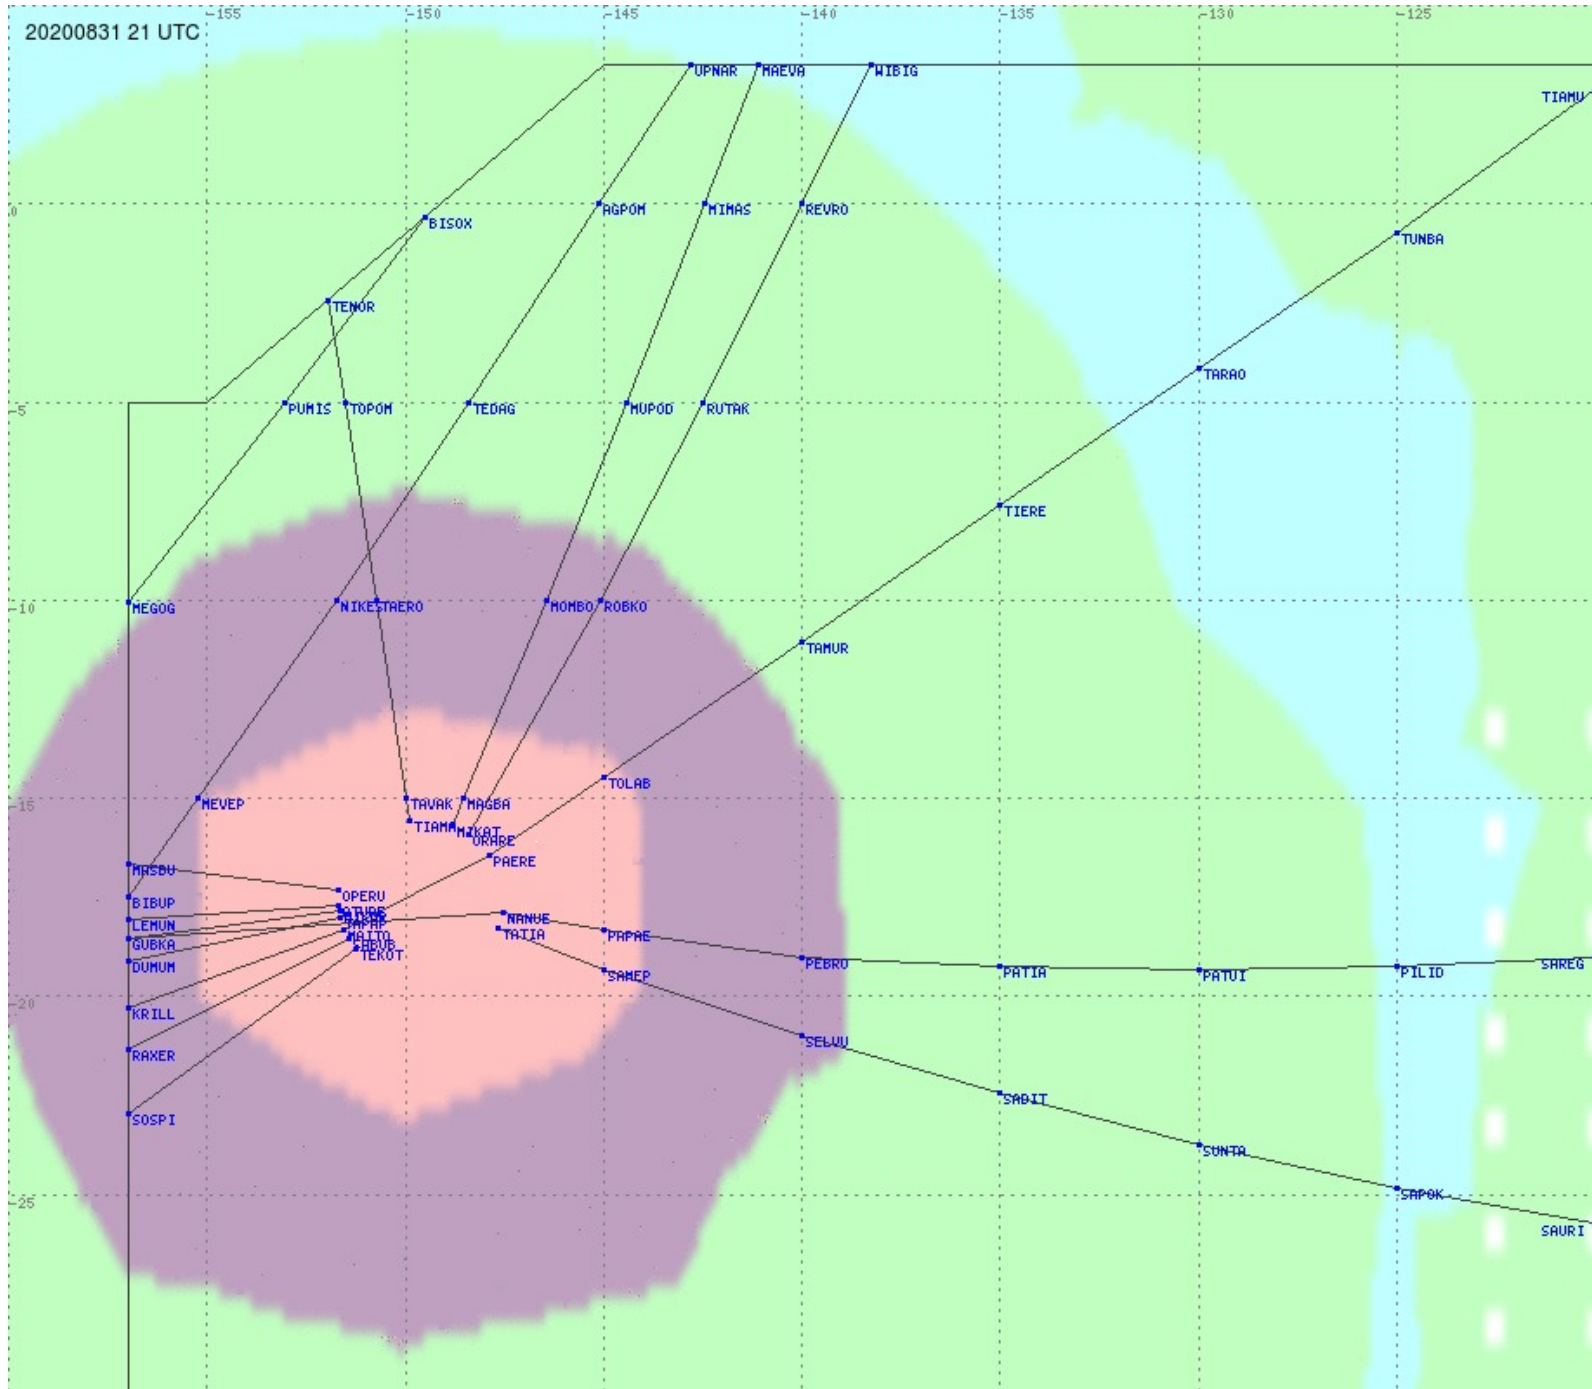

Tahiti FIR - HF Propag - 20200831

2.8 MHz
3.5 MHz
5.6 MHz
8.9 MHz
13.3 MHz
17.9 MHz
None

Tahiti FIR - HF Propag - 20200831

2.8 MHz 3.5 MHz 5.6 MHz 8.9 MHz 13.3 MHz 17.9 MHz None

Tahiti FIR - HF Propag - 20200831

Tahiti FIR - HF Propag - 20200831

Tahiti FIR - HF Propag - 20200831

2.8 MHz
3.5 MHz
5.6 MHz
8.9 MHz
13.3 MHz
17.9 MHz
None

Tahiti FIR - HF Propag - 20200831

2.8 MHz 3.5 MHz 5.6 MHz 8.9 MHz 13.3 MHz 17.9 MHz None

2.8 MHz
3.5 MHz
5.6 MHz
8.9 MHz
13.3 MHz
17.9 MHz
None

Tahiti FIR - HF Propag - 20200831

Tahiti FIR - HF Propag - 20200831