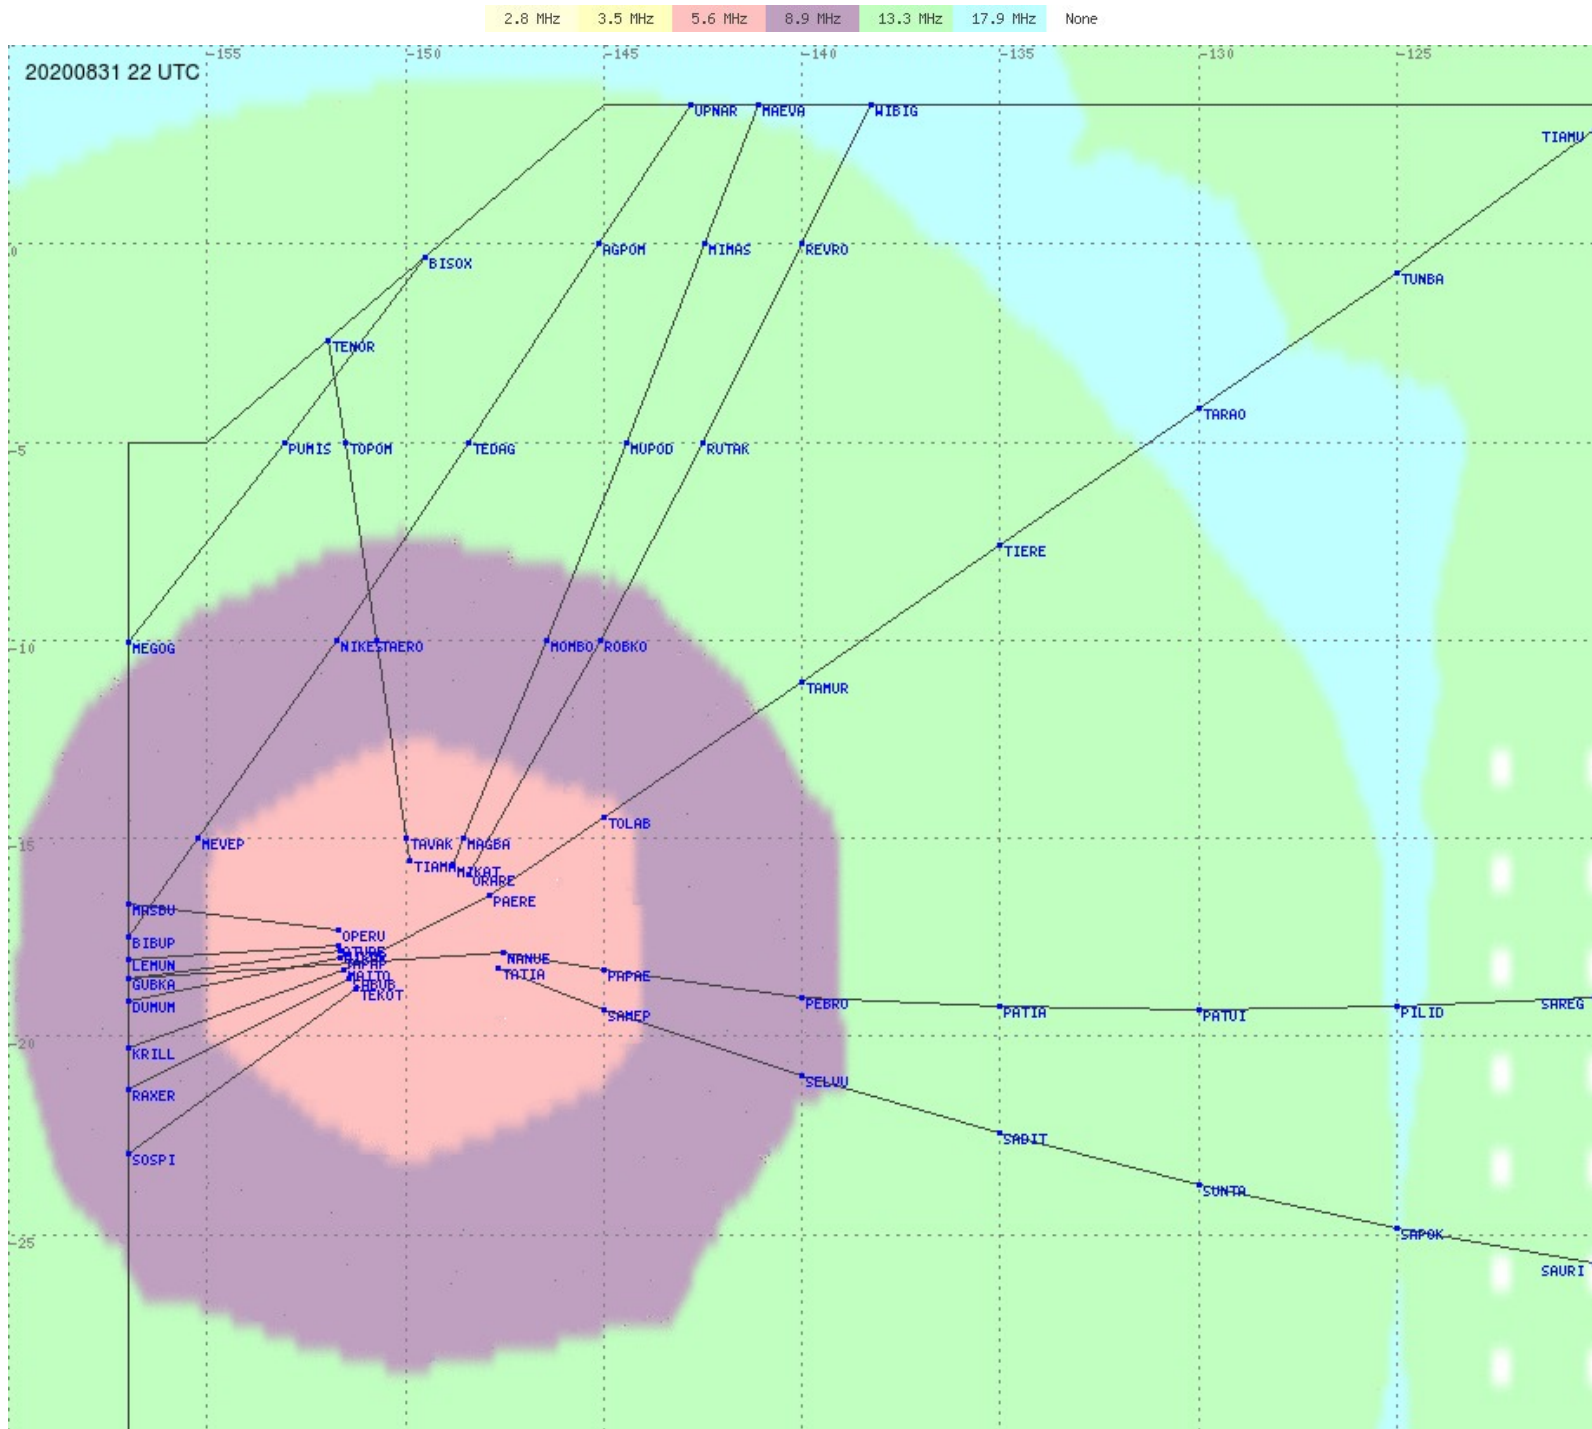

Tahiti FIR - HF Propag - 20200831

2.8 MHz
3.5 MHz
5.6 MHz
8.9 MHz
13.3 MHz
17.9 MHz
None

Tahiti FIR - HF Propag - 20200831

2.8 MHz 3.5 MHz 5.6 MHz 8.9 MHz 13.3 MHz 17.9 MHz None

Tahiti FIR - HF Propag - 20200831

Tahiti FIR - HF Propag - 20200831

Tahiti FIR - HF Propag - 20200831

2.8 MHz
3.5 MHz
5.6 MHz
8.9 MHz
13.3 MHz
17.9 MHz
None

Tahiti FIR - HF Propag - 20200831

2.8 MHz 3.5 MHz 5.6 MHz 8.9 MHz 13.3 MHz 17.9 MHz None

2.8 MHz
3.5 MHz
5.6 MHz
8.9 MHz
13.3 MHz
17.9 MHz
None

Tahiti FIR - HF Propag - 20200831

Tahiti FIR - HF Propag - 20200831