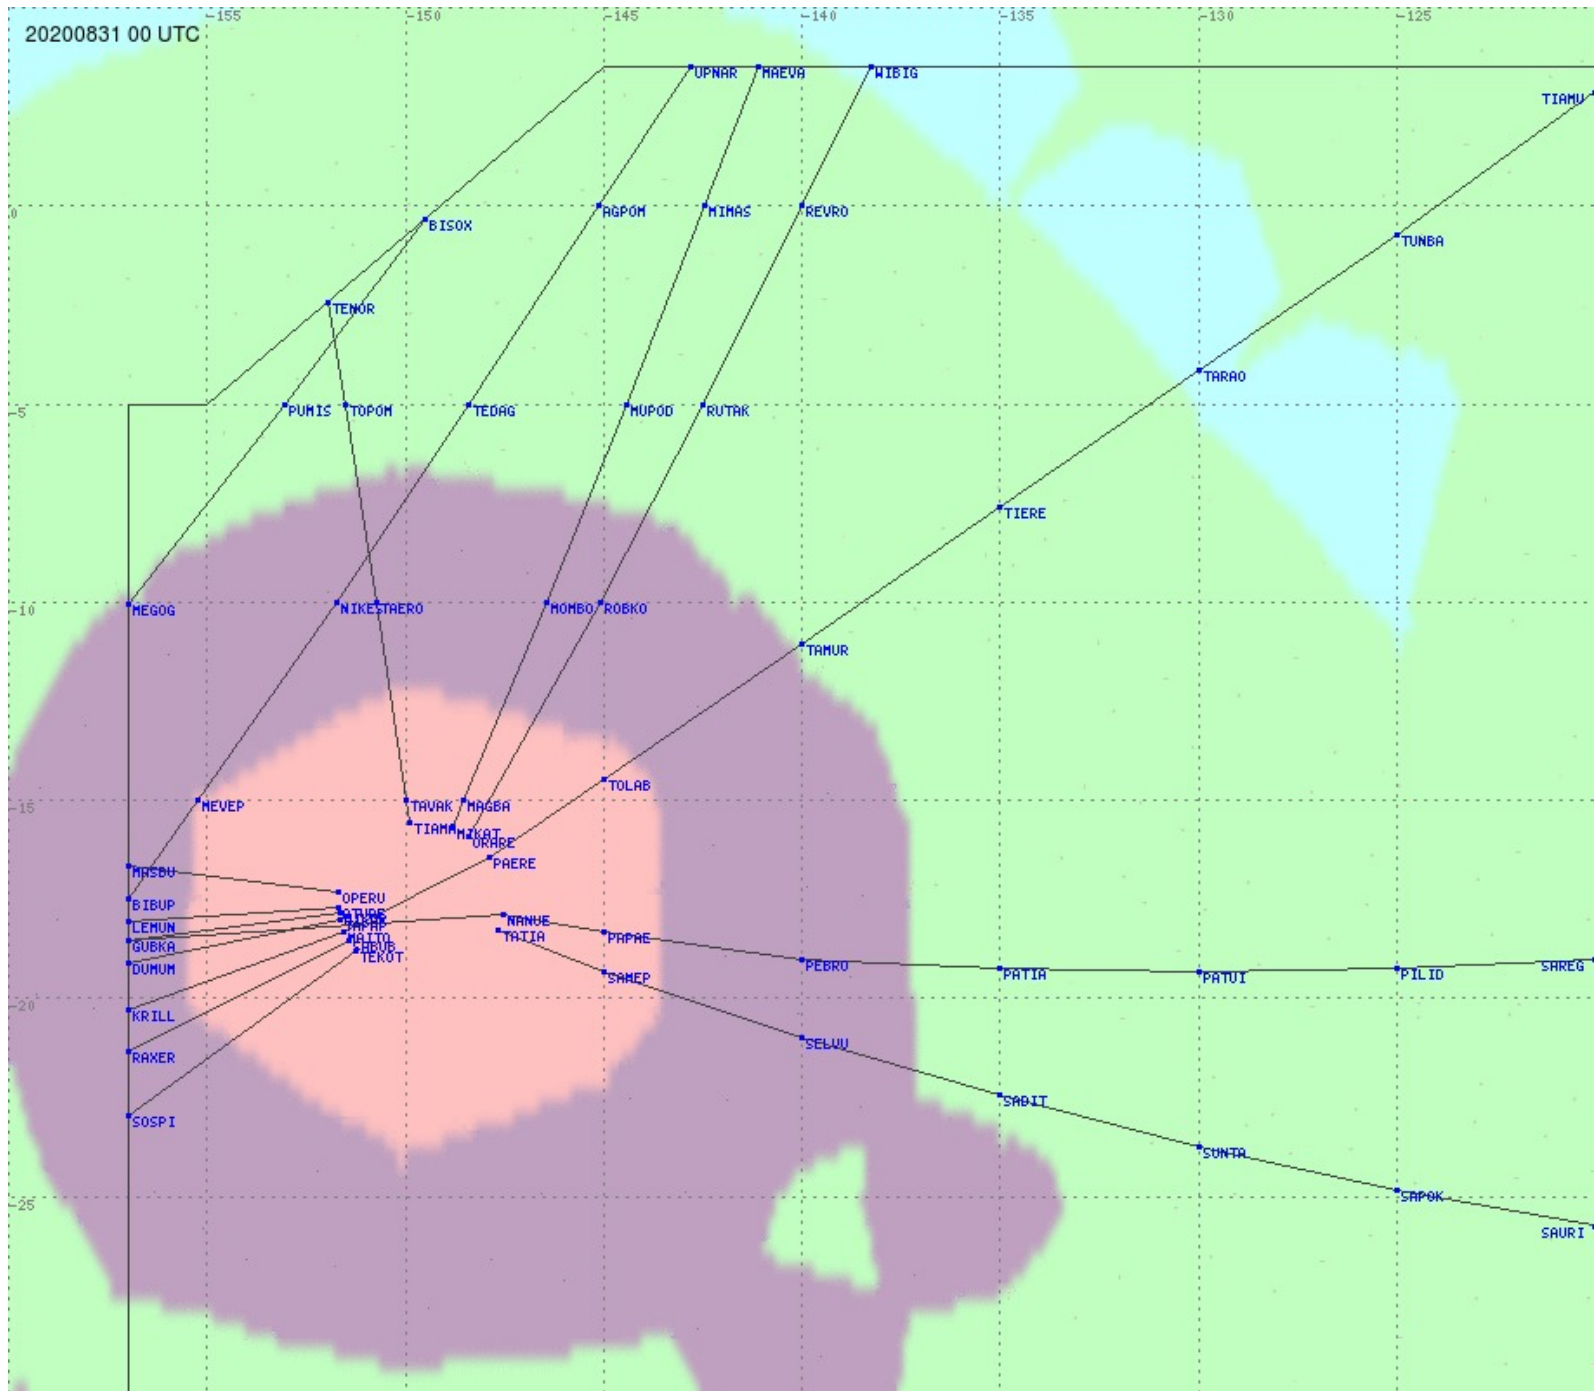

Tahiti FIR - HF Propag - 20200831

2.8 MHz
3.5 MHz
5.6 MHz
8.9 MHz
13.3 MHz
17.9 MHz
None

Tahiti FIR - HF Propag - 20200831

2.8 MHz 3.5 MHz 5.6 MHz 8.9 MHz 13.3 MHz 17.9 MHz None

Tahiti FIR - HF Propag - 20200831

2.8 MHz 3.5 MHz 5.6 MHz 8.9 MHz 13.3 MHz 17.9 MHz None

Tahiti FIR - HF Propag - 20200831

2.8 MHz 3.5 MHz 5.6 MHz 8.9 MHz 13.3 MHz 17.9 MHz None

Tahiti FIR - HF Propag - 20200831

2.8 MHz 3.5 MHz 5.6 MHz 8.9 MHz 13.3 MHz 17.9 MHz None

Tahiti FIR - HF Propag - 20200831

Tahiti FIR - HF Propag - 20200831

Tahiti FIR - HF Propag - 20200831

Tahiti FIR - HF Propag - 20200831

2.8 MHz 3.5 MHz 5.6 MHz 8.9 MHz 13.3 MHz 17.9 MHz None

Tahiti FIR - HF Propag - 20200831