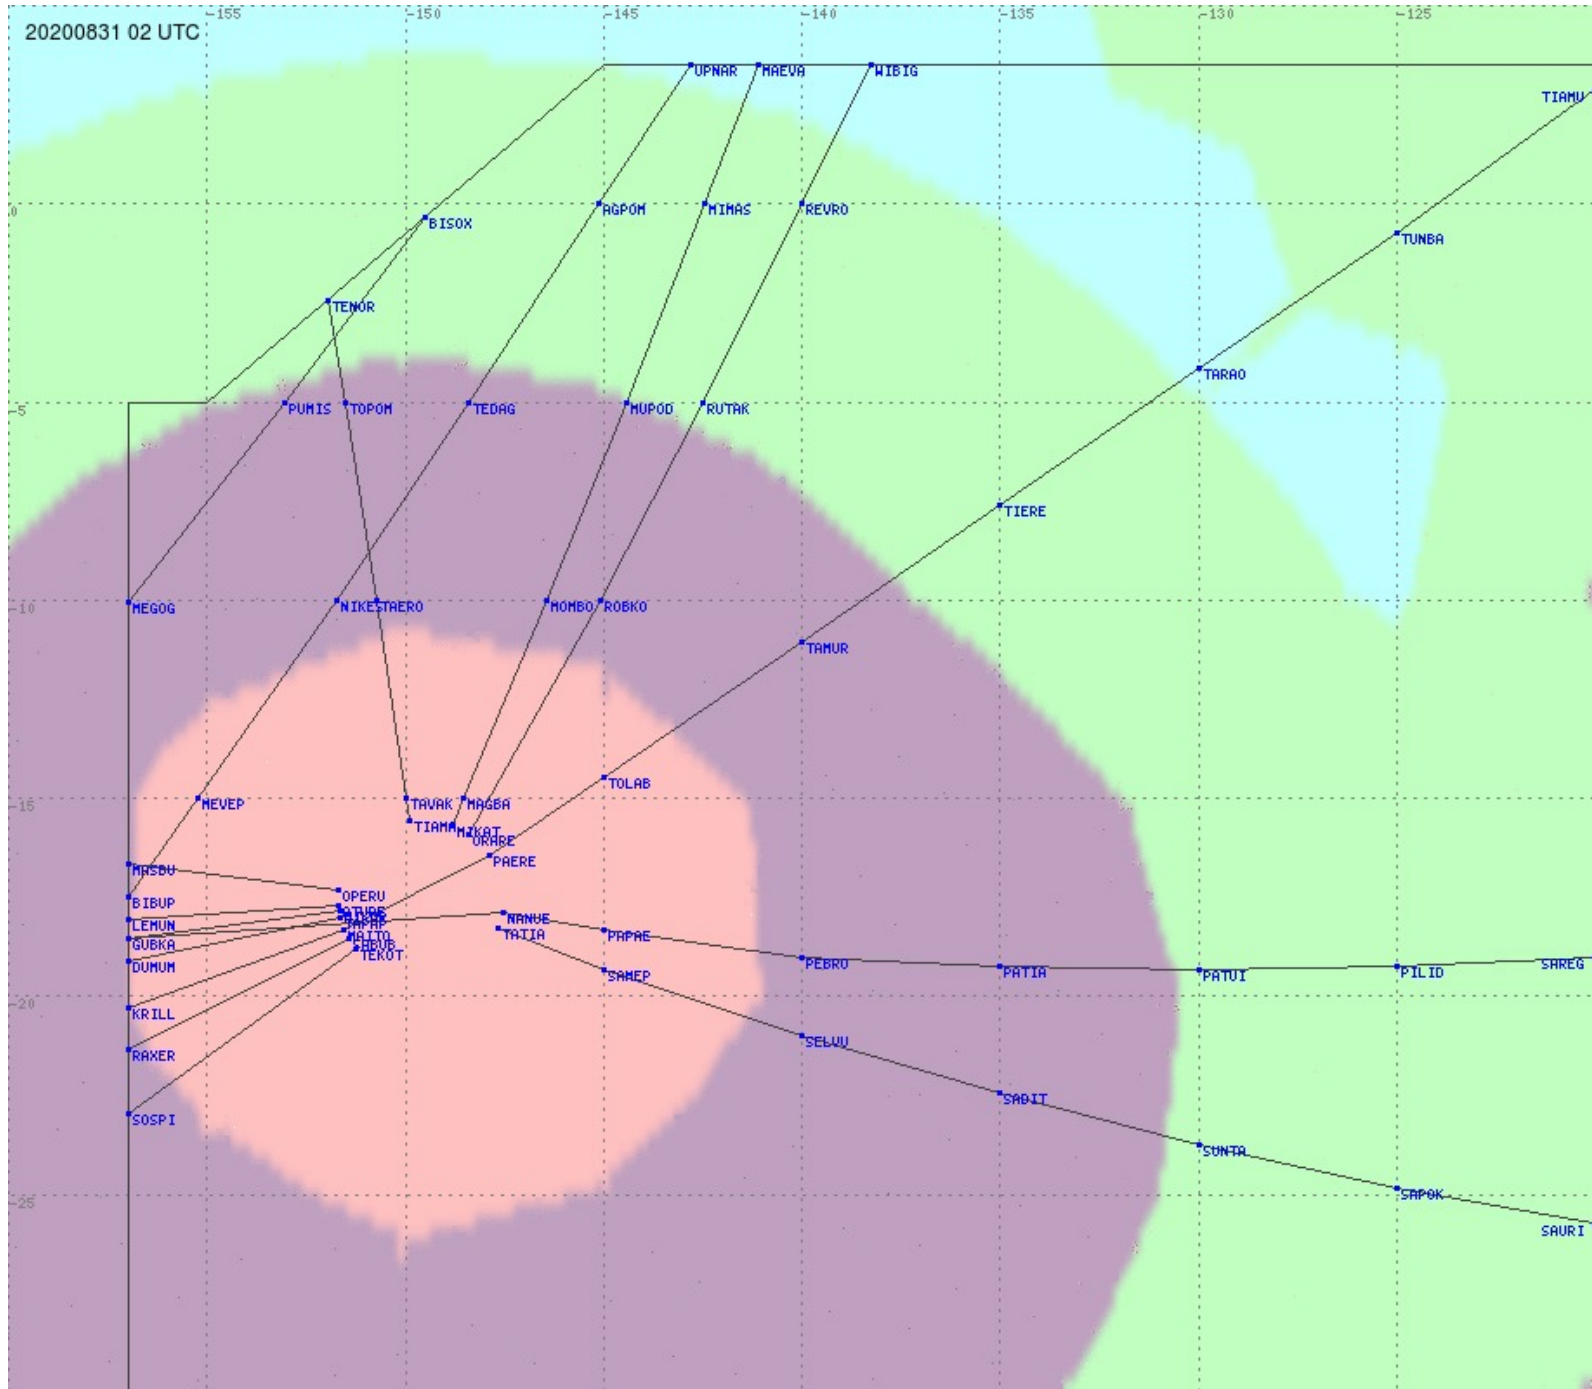

Tahiti FIR - HF Propag - 20200831

2.8 MHz
3.5 MHz
5.6 MHz
8.9 MHz
13.3 MHz
17.9 MHz
None

Tahiti FIR - HF Propag - 20200831

2.8 MHz 3.5 MHz 5.6 MHz 8.9 MHz 13.3 MHz 17.9 MHz None

Tahiti FIR - HF Propag - 20200831

2.8 MHz 3.5 MHz 5.6 MHz 8.9 MHz 13.3 MHz 17.9 MHz None

Tahiti FIR - HF Propag - 20200831

2.8 MHz 3.5 MHz 5.6 MHz 8.9 MHz 13.3 MHz 17.9 MHz None

Tahiti FIR - HF Propag - 20200831

2.8 MHz 3.5 MHz 5.6 MHz 8.9 MHz 13.3 MHz 17.9 MHz None

Tahiti FIR - HF Propag - 20200831

Tahiti FIR - HF Propag - 20200831

Tahiti FIR - HF Propag - 20200831

Tahiti FIR - HF Propag - 20200831

2.8 MHz 3.5 MHz 5.6 MHz 8.9 MHz 13.3 MHz 17.9 MHz None

Tahiti FIR - HF Propag - 20200831