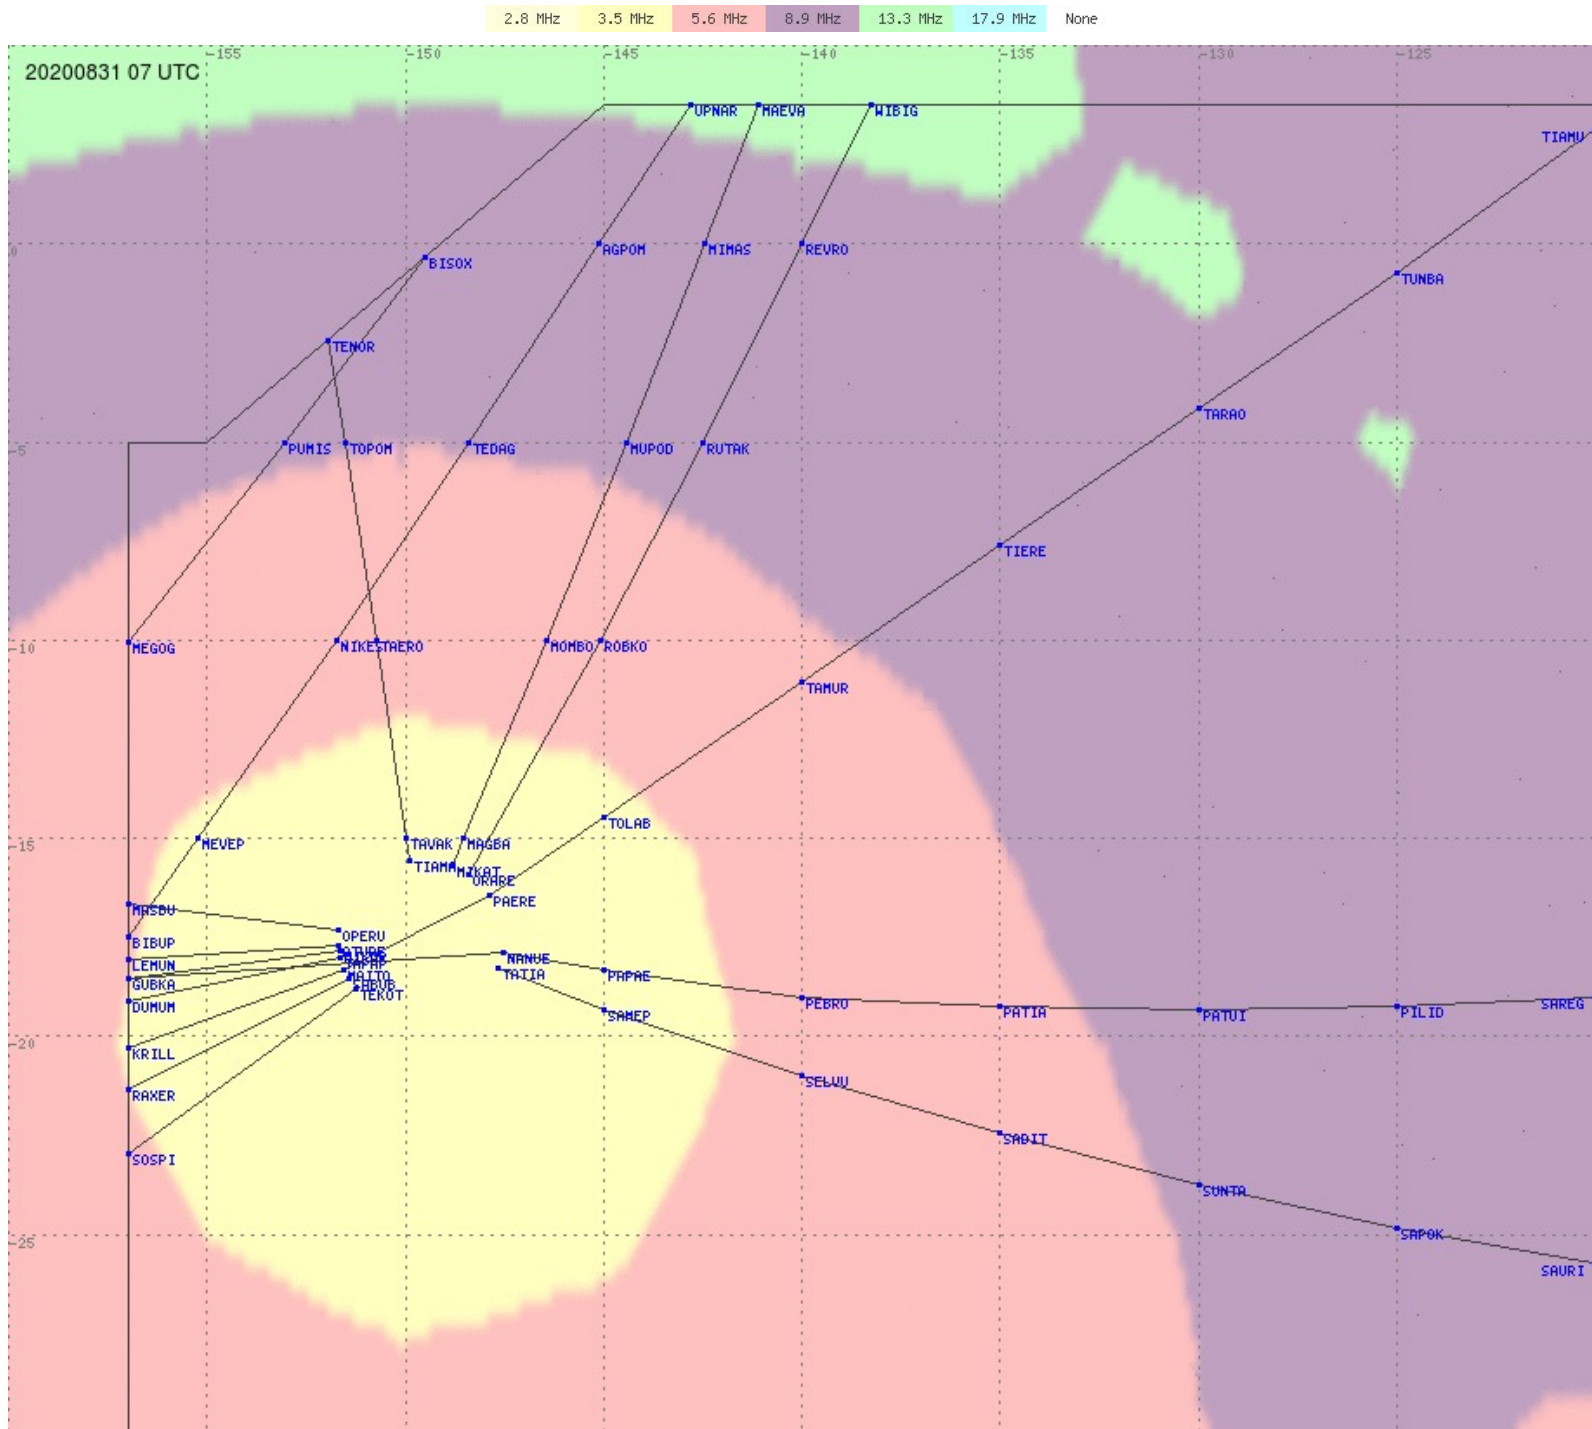

Tahiti FIR - HF Propag - 20200831

2.8 MHz
3.5 MHz
5.6 MHz
8.9 MHz
13.3 MHz
17.9 MHz
None

Tahiti FIR - HF Propag - 20200831

2.8 MHz 3.5 MHz 5.6 MHz 8.9 MHz 13.3 MHz 17.9 MHz None

Tahiti FIR - HF Propag - 20200831

2.8 MHz 3.5 MHz 5.6 MHz 8.9 MHz 13.3 MHz 17.9 MHz None

Tahiti FIR - HF Propag - 20200831

2.8 MHz 3.5 MHz 5.6 MHz 8.9 MHz 13.3 MHz 17.9 MHz None

Tahiti FIR - HF Propag - 20200831

2.8 MHz 3.5 MHz 5.6 MHz 8.9 MHz 13.3 MHz 17.9 MHz None

Tahiti FIR - HF Propag - 20200831

Tahiti FIR - HF Propag - 20200831

Tahiti FIR - HF Propag - 20200831

Tahiti FIR - HF Propag - 20200831

2.8 MHz 3.5 MHz 5.6 MHz 8.9 MHz 13.3 MHz 17.9 MHz None

Tahiti FIR - HF Propag - 20200831