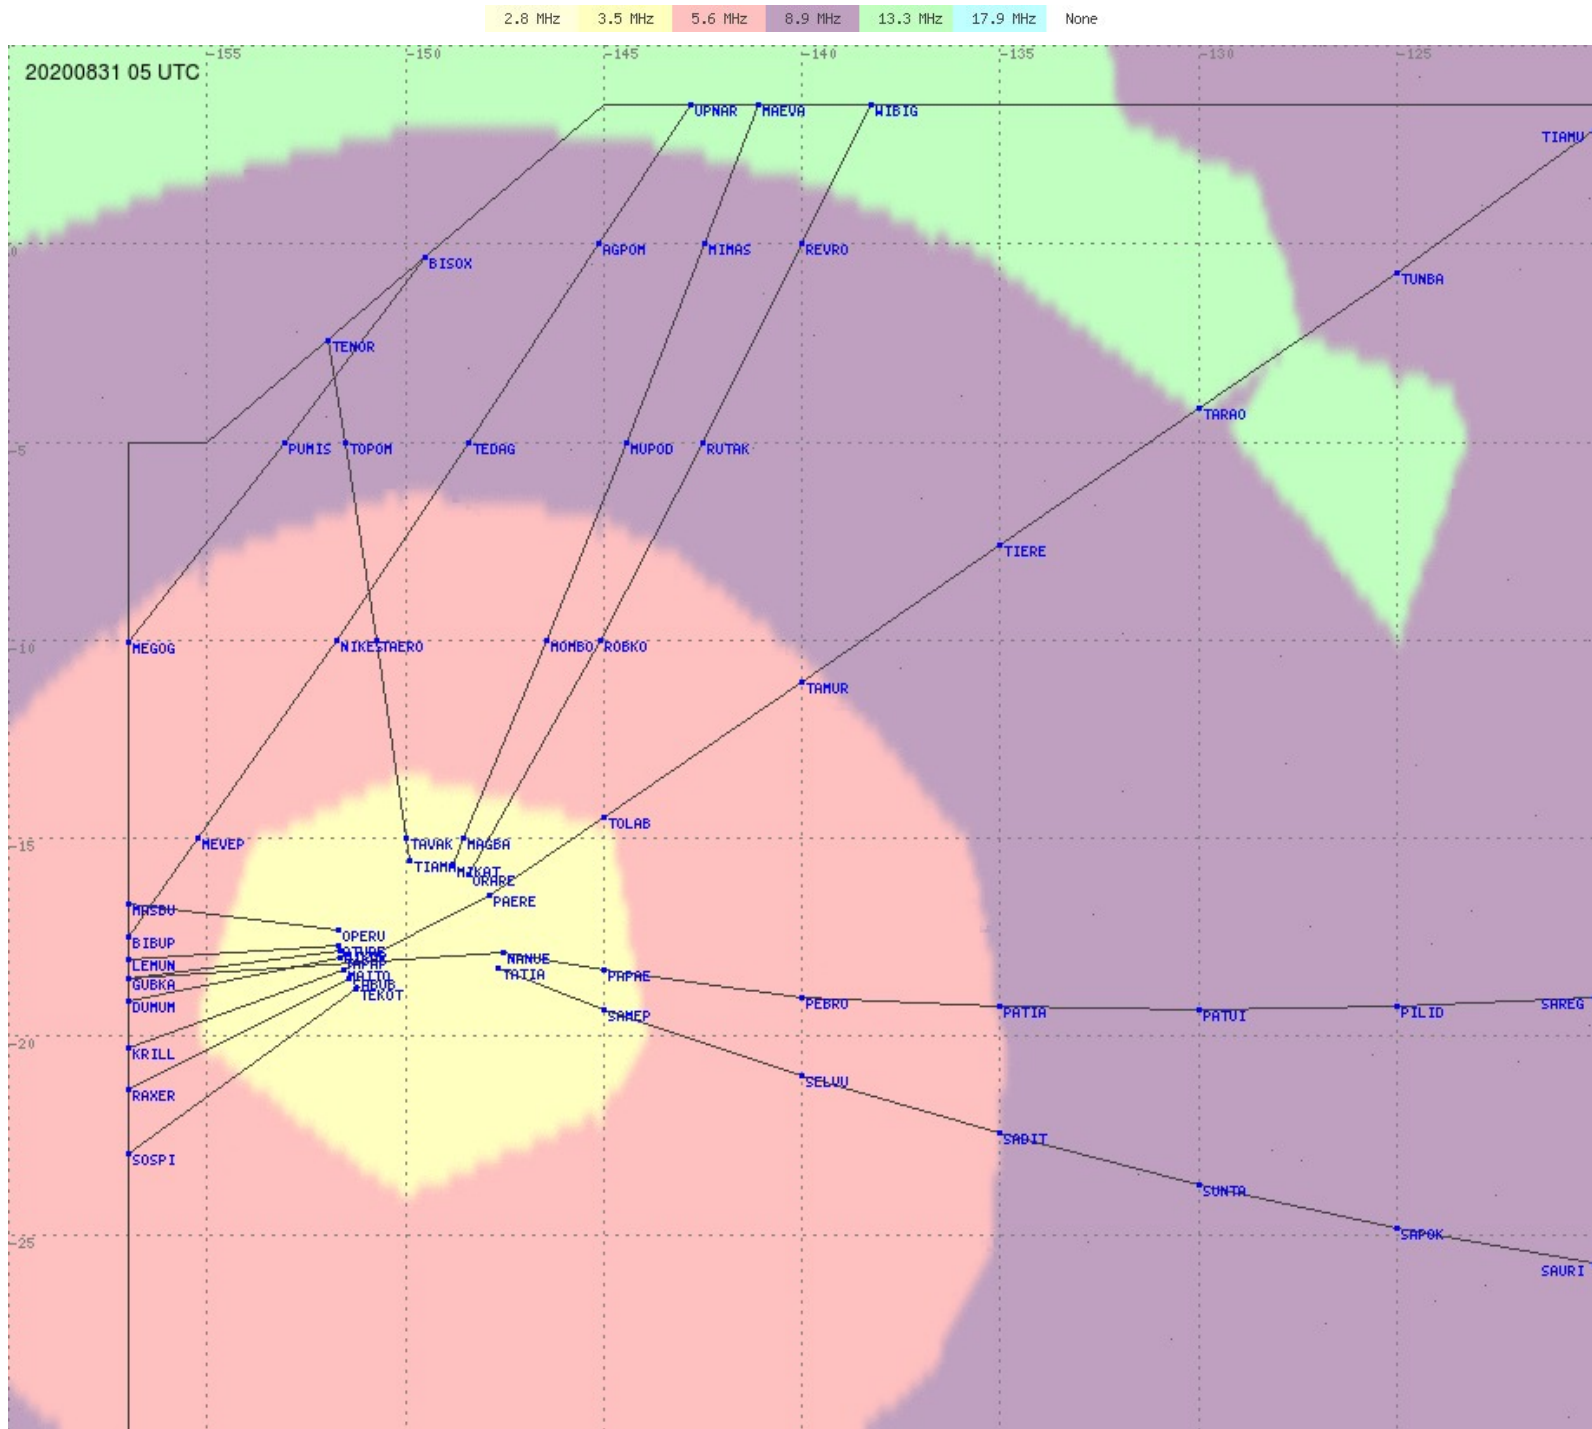

Tahiti FIR - HF Propag - 20200831

2.8 MHz
3.5 MHz
5.6 MHz
8.9 MHz
13.3 MHz
17.9 MHz
None

Tahiti FIR - HF Propag - 20200831

2.8 MHz 3.5 MHz 5.6 MHz 8.9 MHz 13.3 MHz 17.9 MHz None

Tahiti FIR - HF Propag - 20200831

2.8 MHz 3.5 MHz 5.6 MHz 8.9 MHz 13.3 MHz 17.9 MHz None

Tahiti FIR - HF Propag - 20200831

2.8 MHz 3.5 MHz 5.6 MHz 8.9 MHz 13.3 MHz 17.9 MHz None

Tahiti FIR - HF Propag - 20200831

2.8 MHz 3.5 MHz 5.6 MHz 8.9 MHz 13.3 MHz 17.9 MHz None

Tahiti FIR - HF Propag - 20200831

Tahiti FIR - HF Propag - 20200831

Tahiti FIR - HF Propag - 20200831

Tahiti FIR - HF Propag - 20200831

2.8 MHz 3.5 MHz 5.6 MHz 8.9 MHz 13.3 MHz 17.9 MHz None

Tahiti FIR - HF Propag - 20200831