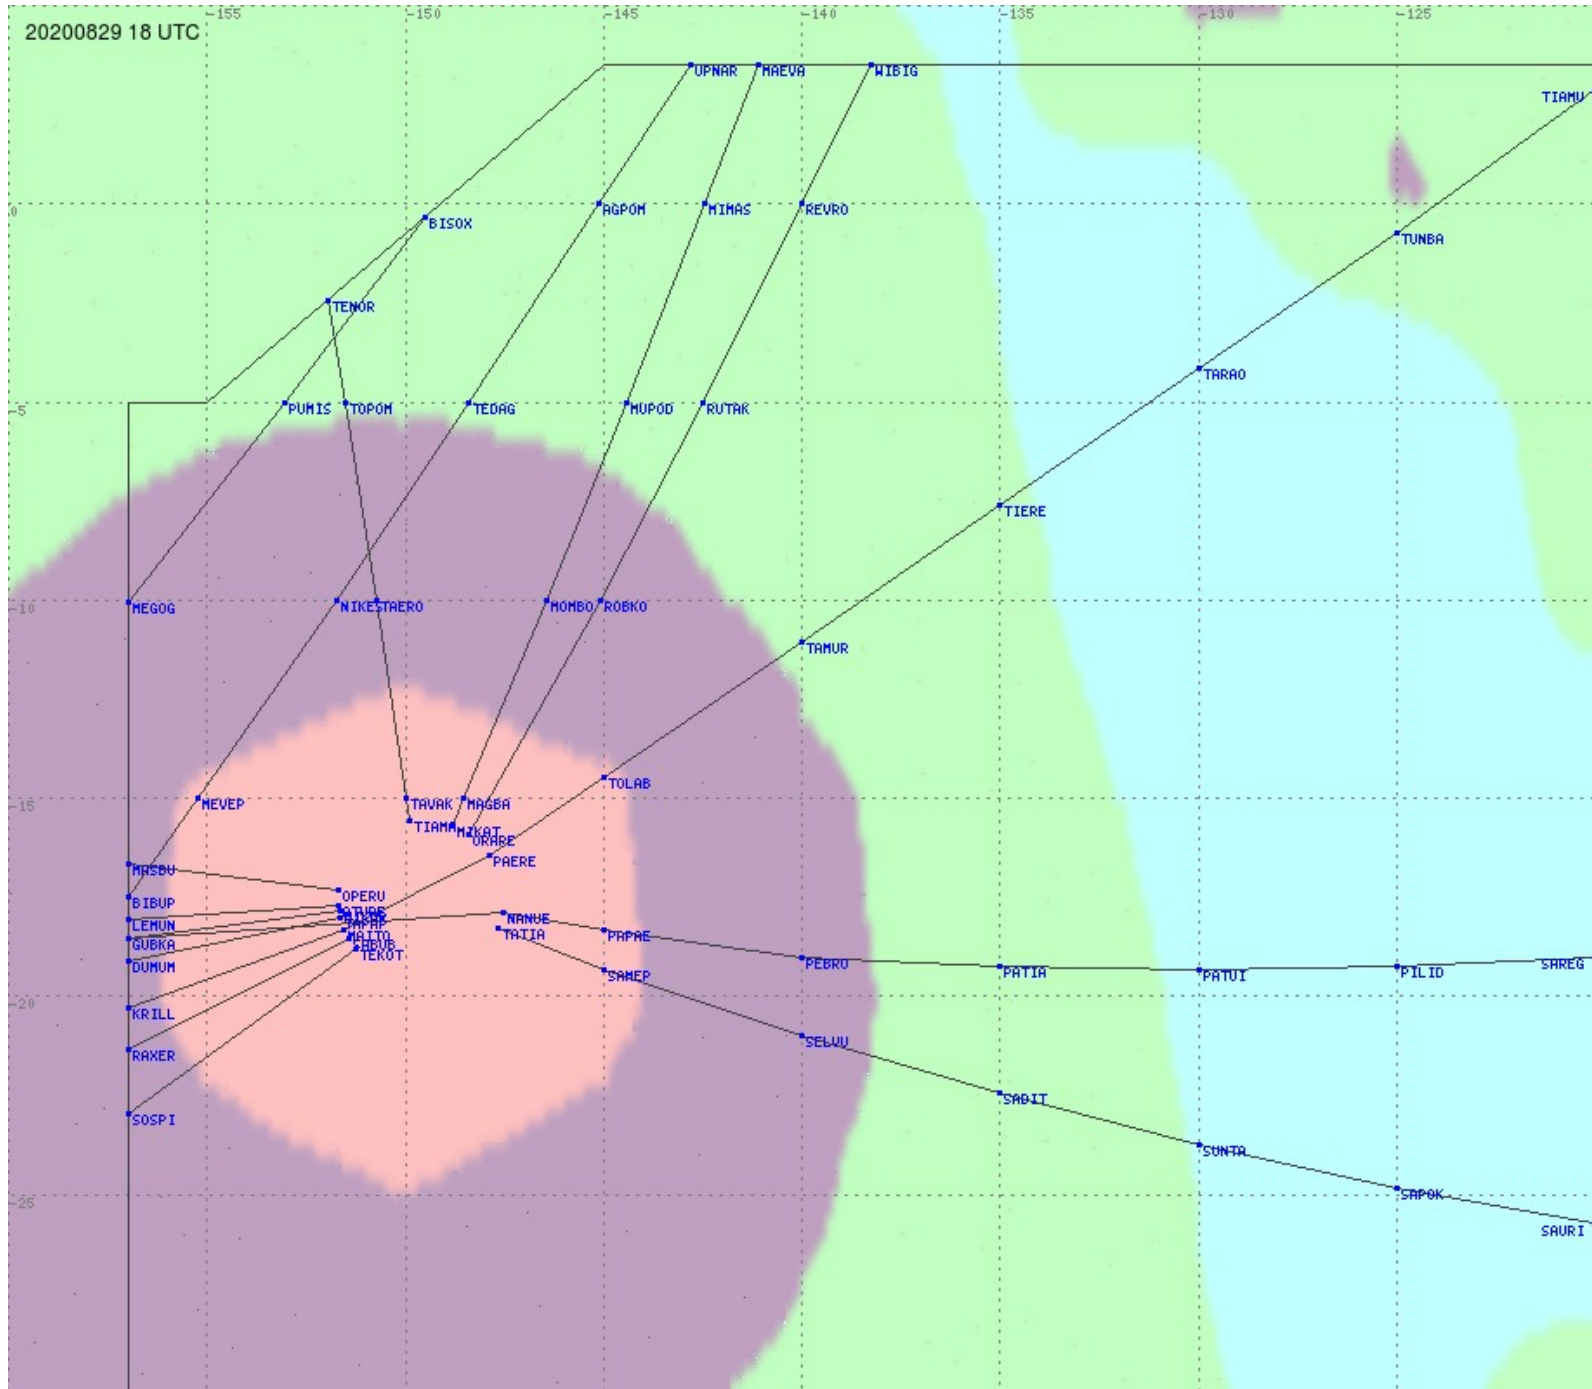

Tahiti FIR - HF Propag - 20200829

Tahiti FIR - HF Propag - 20200829

Tahiti FIR - HF Propag - 20200829

Tahiti FIR - HF Propag - 20200829

2.8 MHz
3.5 MHz
5.6 MHz
8.9 MHz
13.3 MHz
17.9 MHz
None

Tahiti FIR - HF Propag - 20200829

Tahiti FIR - HF Propag - 20200829

2.8 MHz 3.5 MHz 5.6 MHz 8.9 MHz 13.3 MHz 17.9 MHz None

Tahiti FIR - HF Propag - 20200829

2.8 MHz 3.5 MHz 5.6 MHz 8.9 MHz 13.3 MHz 17.9 MHz None

Tahiti FIR - HF Propag - 20200829

2.8 MHz 3.5 MHz 5.6 MHz 8.9 MHz 13.3 MHz 17.9 MHz None

Tahiti FIR - HF Propag - 20200829

2.8 MHz 3.5 MHz 5.6 MHz 8.9 MHz 13.3 MHz 17.9 MHz None

Tahiti FIR - HF Propag - 20200829

2.8 MHz 3.5 MHz 5.6 MHz 8.9 MHz 13.3 MHz 17.9 MHz None