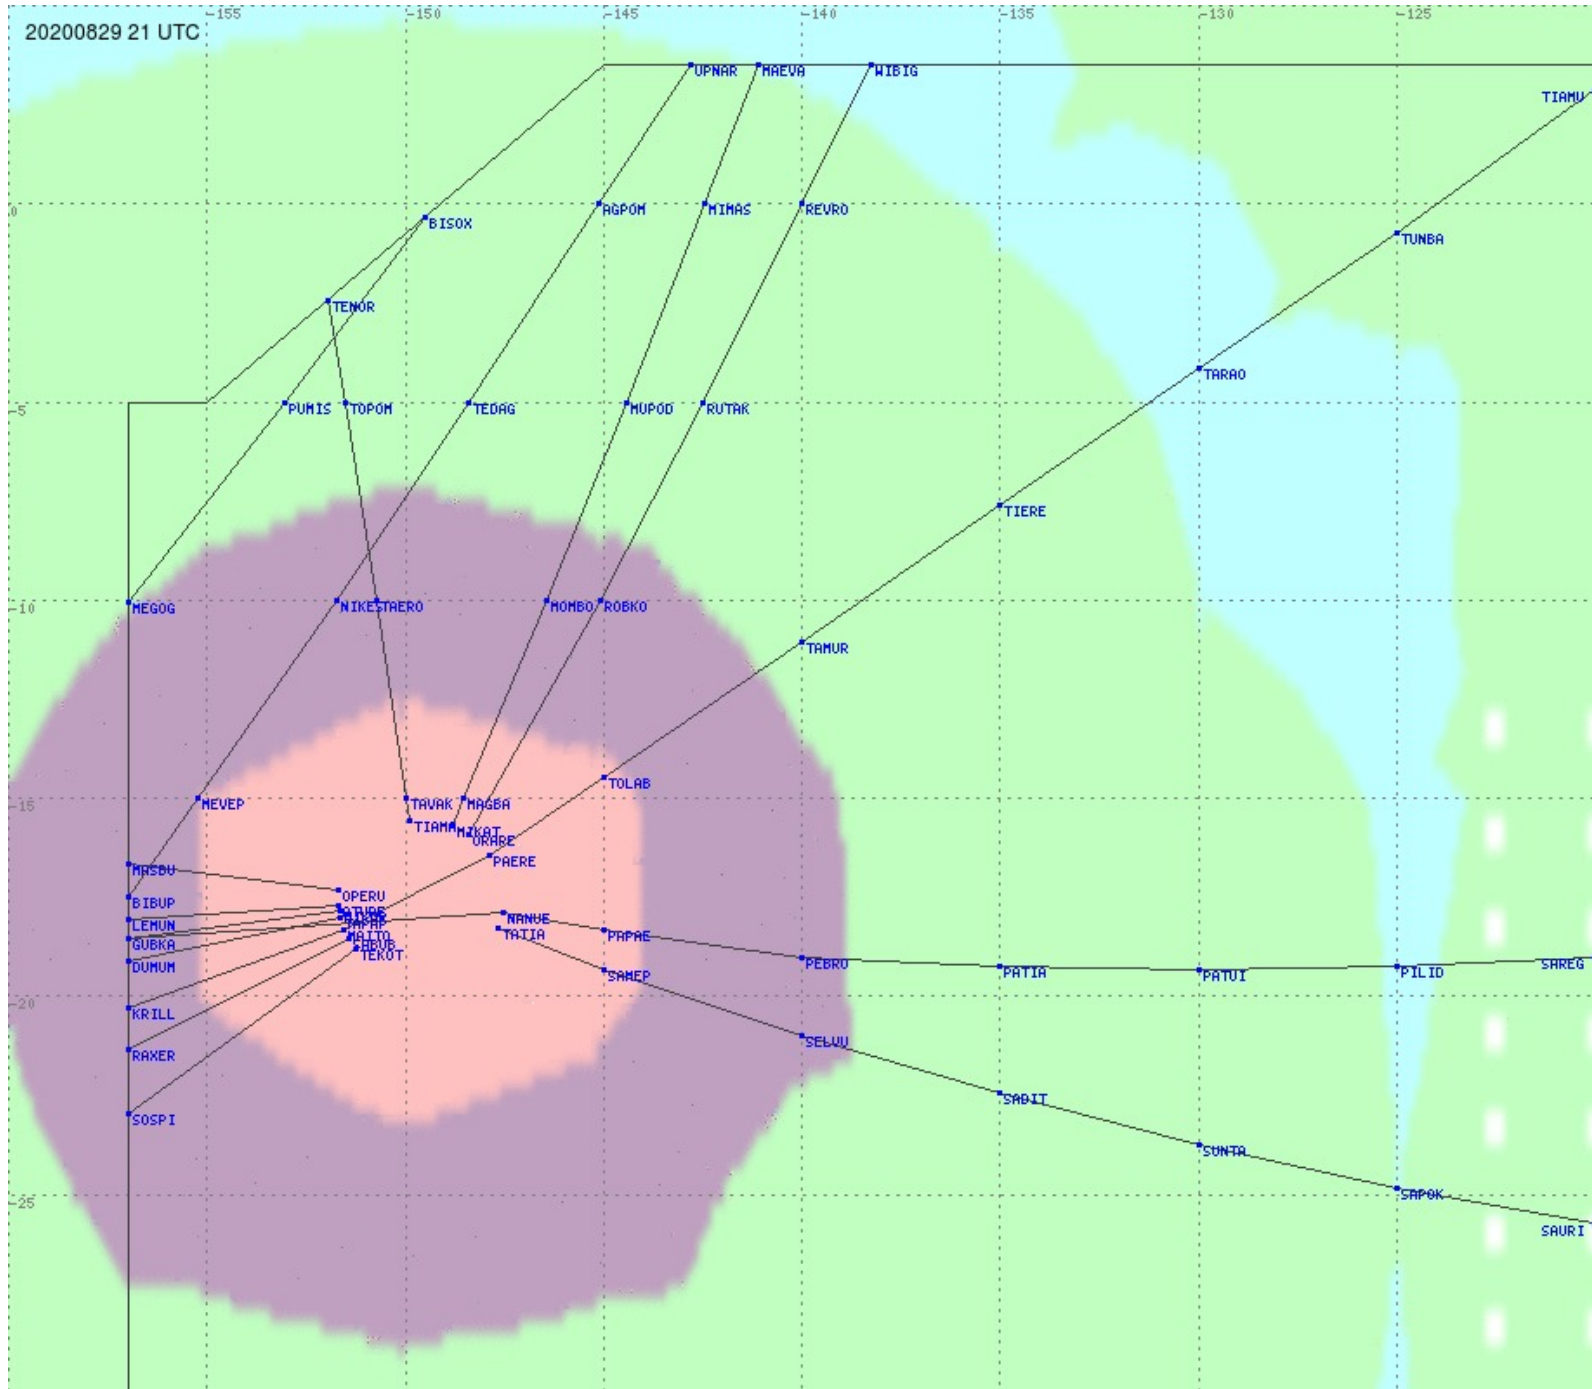

Tahiti FIR - HF Propag - 20200829

2.8 MHz 3.5 MHz 5.6 MHz 8.9 MHz 13.3 MHz 17.9 MHz None

Tahiti FIR - HF Propag - 20200829

2.8 MHz
3.5 MHz
5.6 MHz
8.9 MHz
13.3 MHz
17.9 MHz
None

Tahiti FIR - HF Propag - 20200829

Tahiti FIR - HF Propag - 20200829

Tahiti FIR - HF Propag - 20200829

Tahiti FIR - HF Propag - 20200829

Tahiti FIR - HF Propag - 20200829

2.8 MHz 3.5 MHz 5.6 MHz 8.9 MHz 13.3 MHz 17.9 MHz None

Tahiti FIR - HF Propag - 20200829

2.8 MHz 3.5 MHz 5.6 MHz 8.9 MHz 13.3 MHz 17.9 MHz None

Tahiti FIR - HF Propag - 20200829

2.8 MHz 3.5 MHz 5.6 MHz 8.9 MHz 13.3 MHz 17.9 MHz None

Tahiti FIR - HF Propag - 20200829

2.8 MHz 3.5 MHz 5.6 MHz 8.9 MHz 13.3 MHz 17.9 MHz None