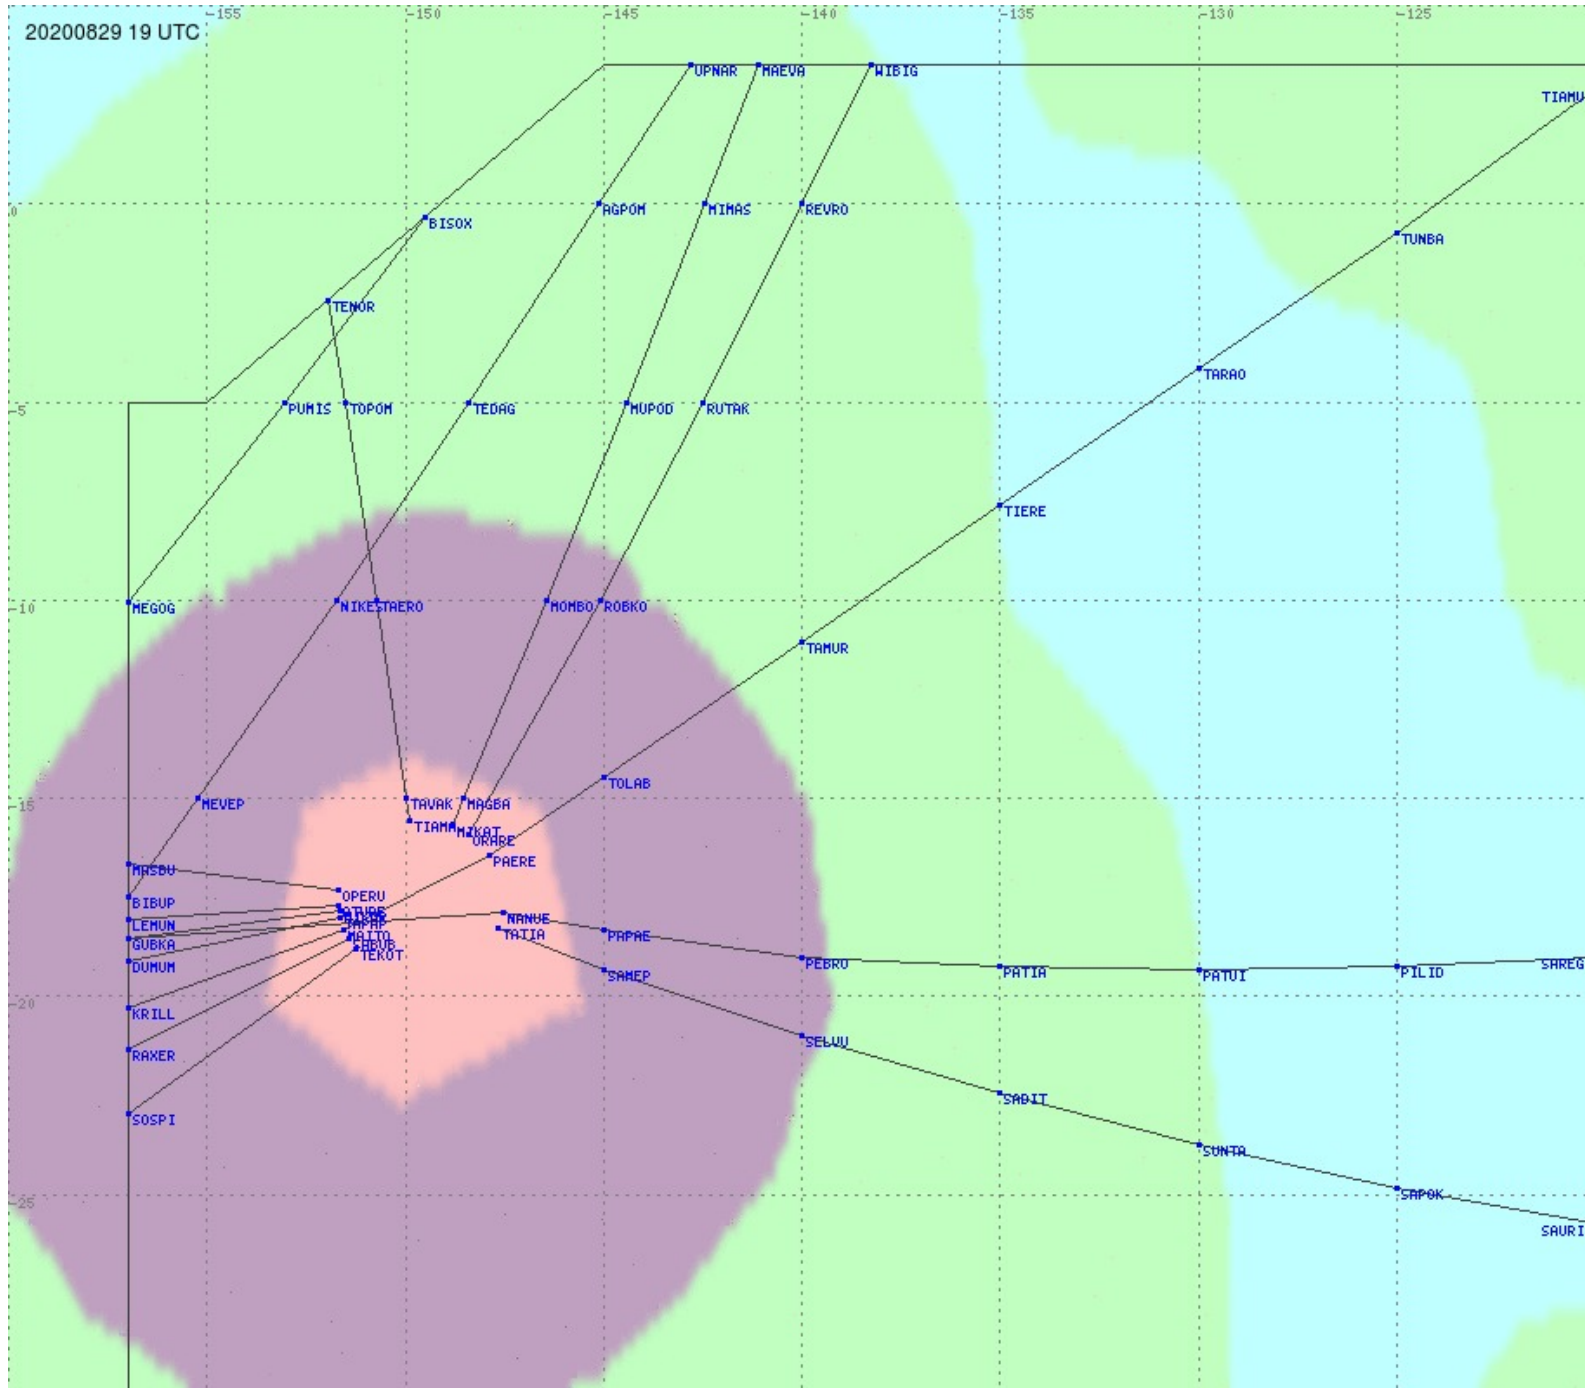

Tahiti FIR - HF Propag - 20200829

Tahiti FIR - HF Propag - 20200829

Tahiti FIR - HF Propag - 20200829

Tahiti FIR - HF Propag - 20200829

2.8 MHz
3.5 MHz
5.6 MHz
8.9 MHz
13.3 MHz
17.9 MHz
None

Tahiti FIR - HF Propag - 20200829

Tahiti FIR - HF Propag - 20200829

2.8 MHz 3.5 MHz 5.6 MHz 8.9 MHz 13.3 MHz 17.9 MHz None

Tahiti FIR - HF Propag - 20200829

2.8 MHz 3.5 MHz 5.6 MHz 8.9 MHz 13.3 MHz 17.9 MHz None

Tahiti FIR - HF Propag - 20200829

2.8 MHz 3.5 MHz 5.6 MHz 8.9 MHz 13.3 MHz 17.9 MHz None

Tahiti FIR - HF Propag - 20200829

2.8 MHz 3.5 MHz 5.6 MHz 8.9 MHz 13.3 MHz 17.9 MHz None

Tahiti FIR - HF Propag - 20200829

2.8 MHz 3.5 MHz 5.6 MHz 8.9 MHz 13.3 MHz 17.9 MHz None