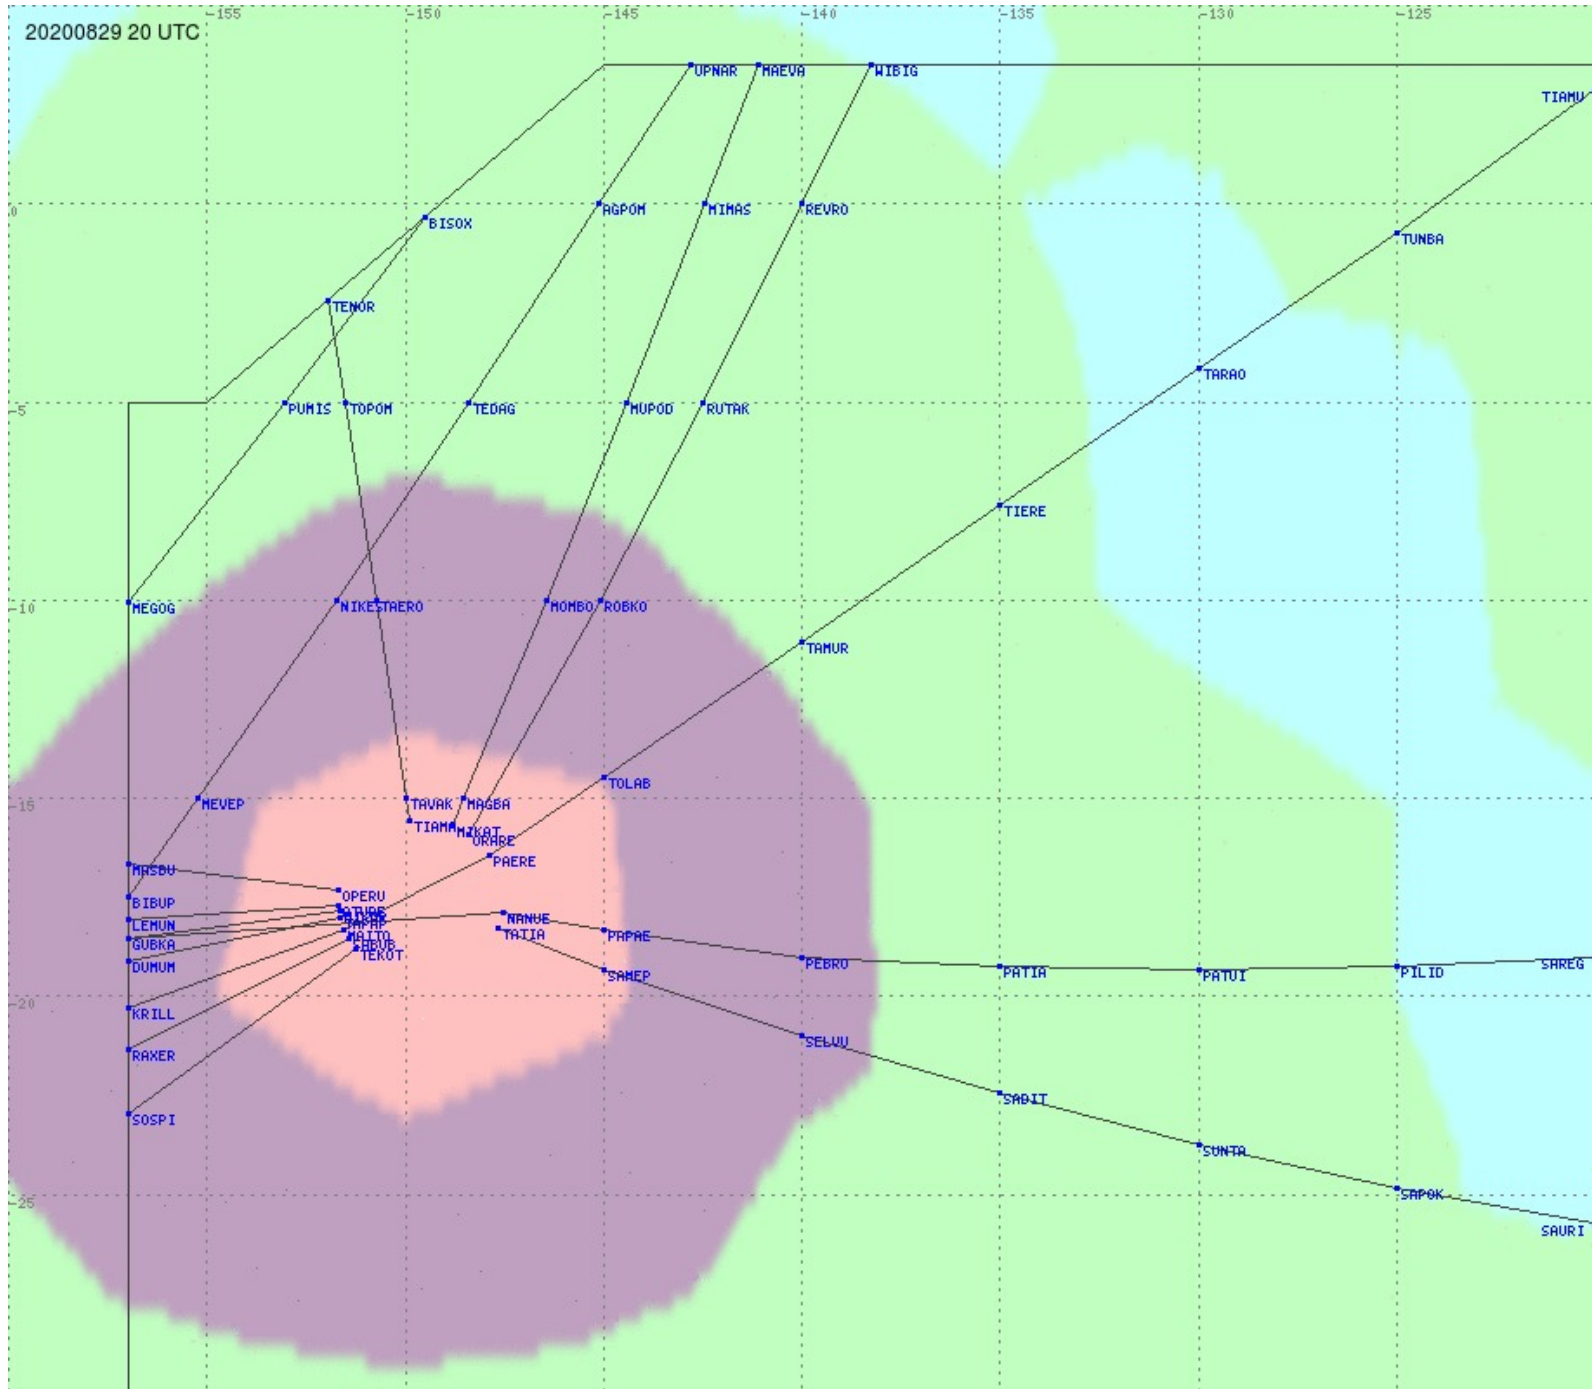

Tahiti FIR - HF Propag - 20200829

2.8 MHz 3.5 MHz 5.6 MHz 8.9 MHz 13.3 MHz 17.9 MHz None

Tahiti FIR - HF Propag - 20200829

2.8 MHz
3.5 MHz
5.6 MHz
8.9 MHz
13.3 MHz
17.9 MHz
None

Tahiti FIR - HF Propag - 20200829

Tahiti FIR - HF Propag - 20200829

Tahiti FIR - HF Propag - 20200829

Tahiti FIR - HF Propag - 20200829

Tahiti FIR - HF Propag - 20200829

2.8 MHz 3.5 MHz 5.6 MHz 8.9 MHz 13.3 MHz 17.9 MHz None

Tahiti FIR - HF Propag - 20200829

2.8 MHz 3.5 MHz 5.6 MHz 8.9 MHz 13.3 MHz 17.9 MHz None

Tahiti FIR - HF Propag - 20200829

2.8 MHz 3.5 MHz 5.6 MHz 8.9 MHz 13.3 MHz 17.9 MHz None

Tahiti FIR - HF Propag - 20200829

2.8 MHz 3.5 MHz 5.6 MHz 8.9 MHz 13.3 MHz 17.9 MHz None