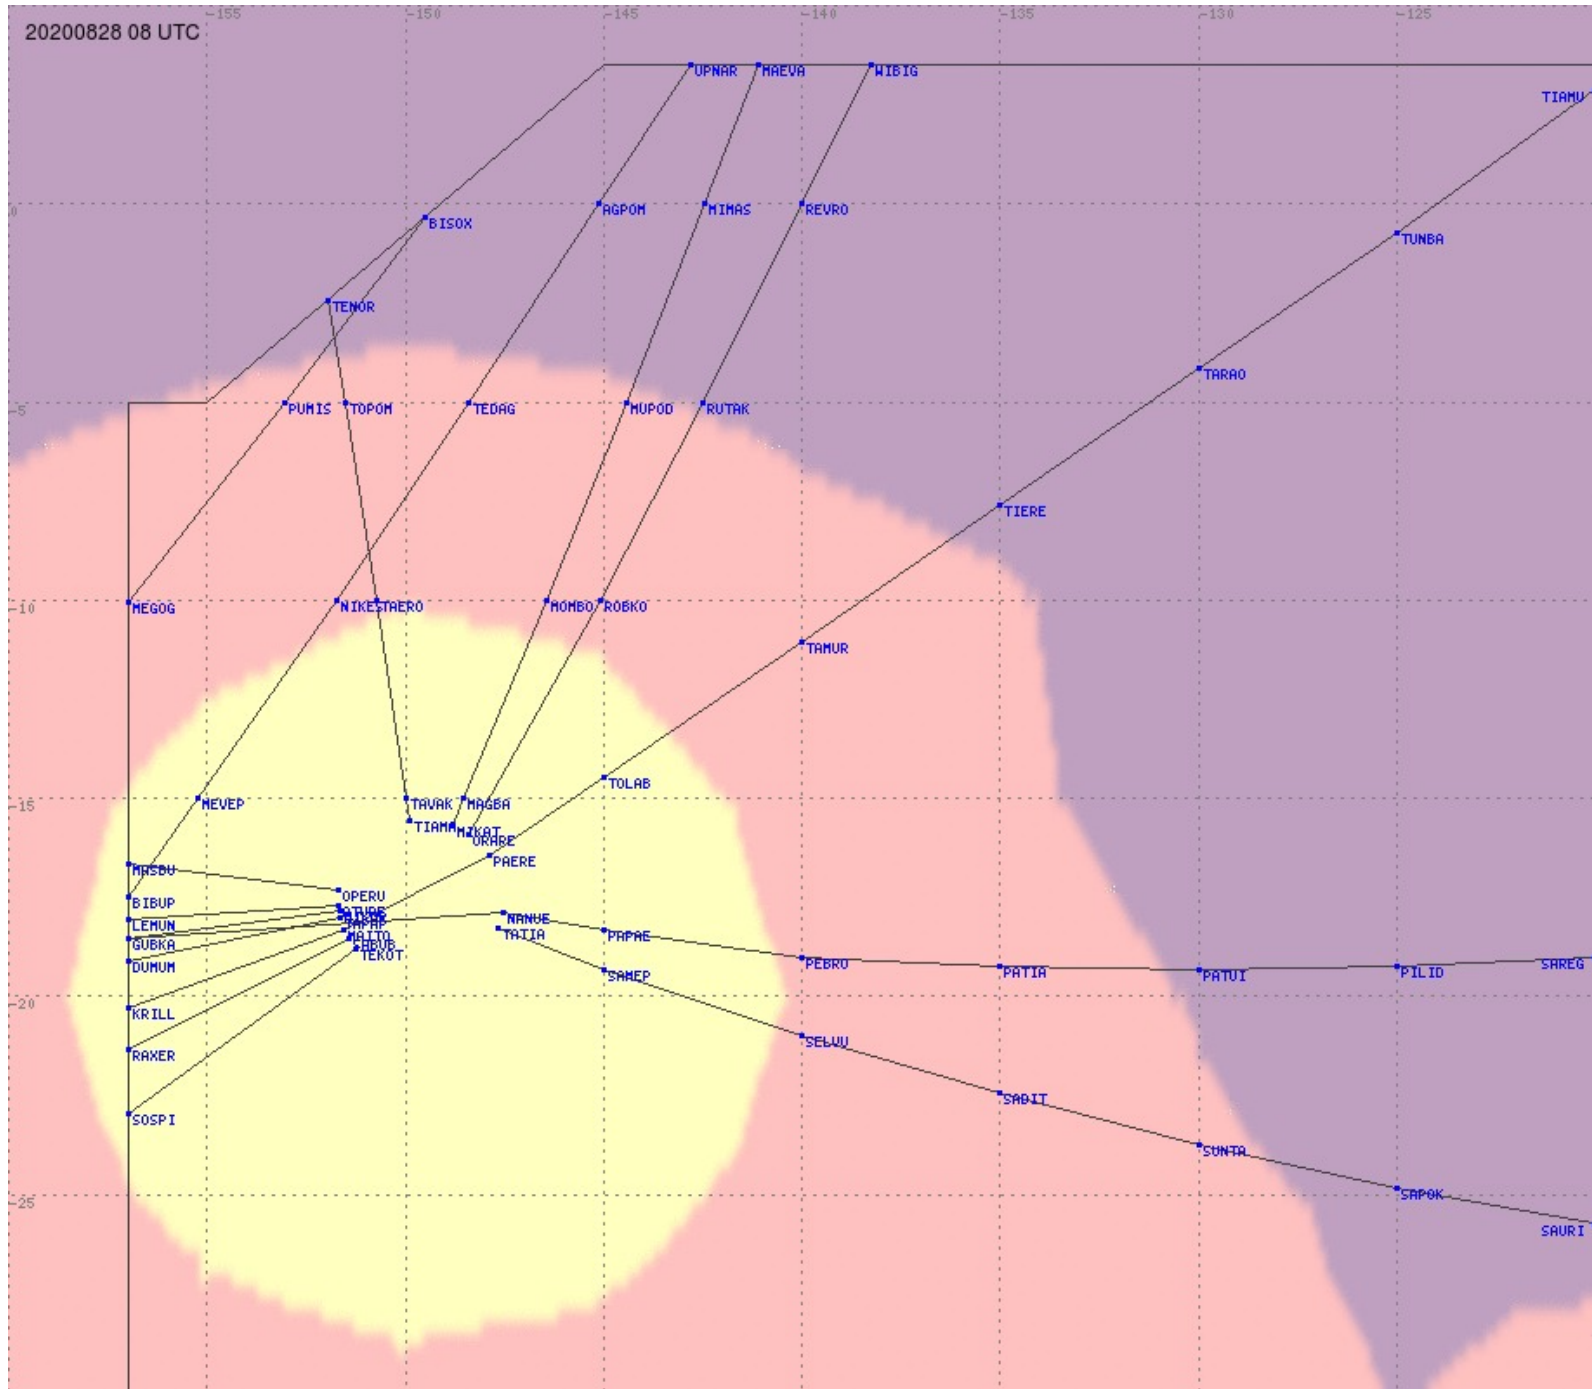

Tahiti FIR - HF Propag - 20200828

2.8 MHz   3.5 MHz   5.6 MHz   8.9 MHz   13.3 MHz   17.9 MHz   None