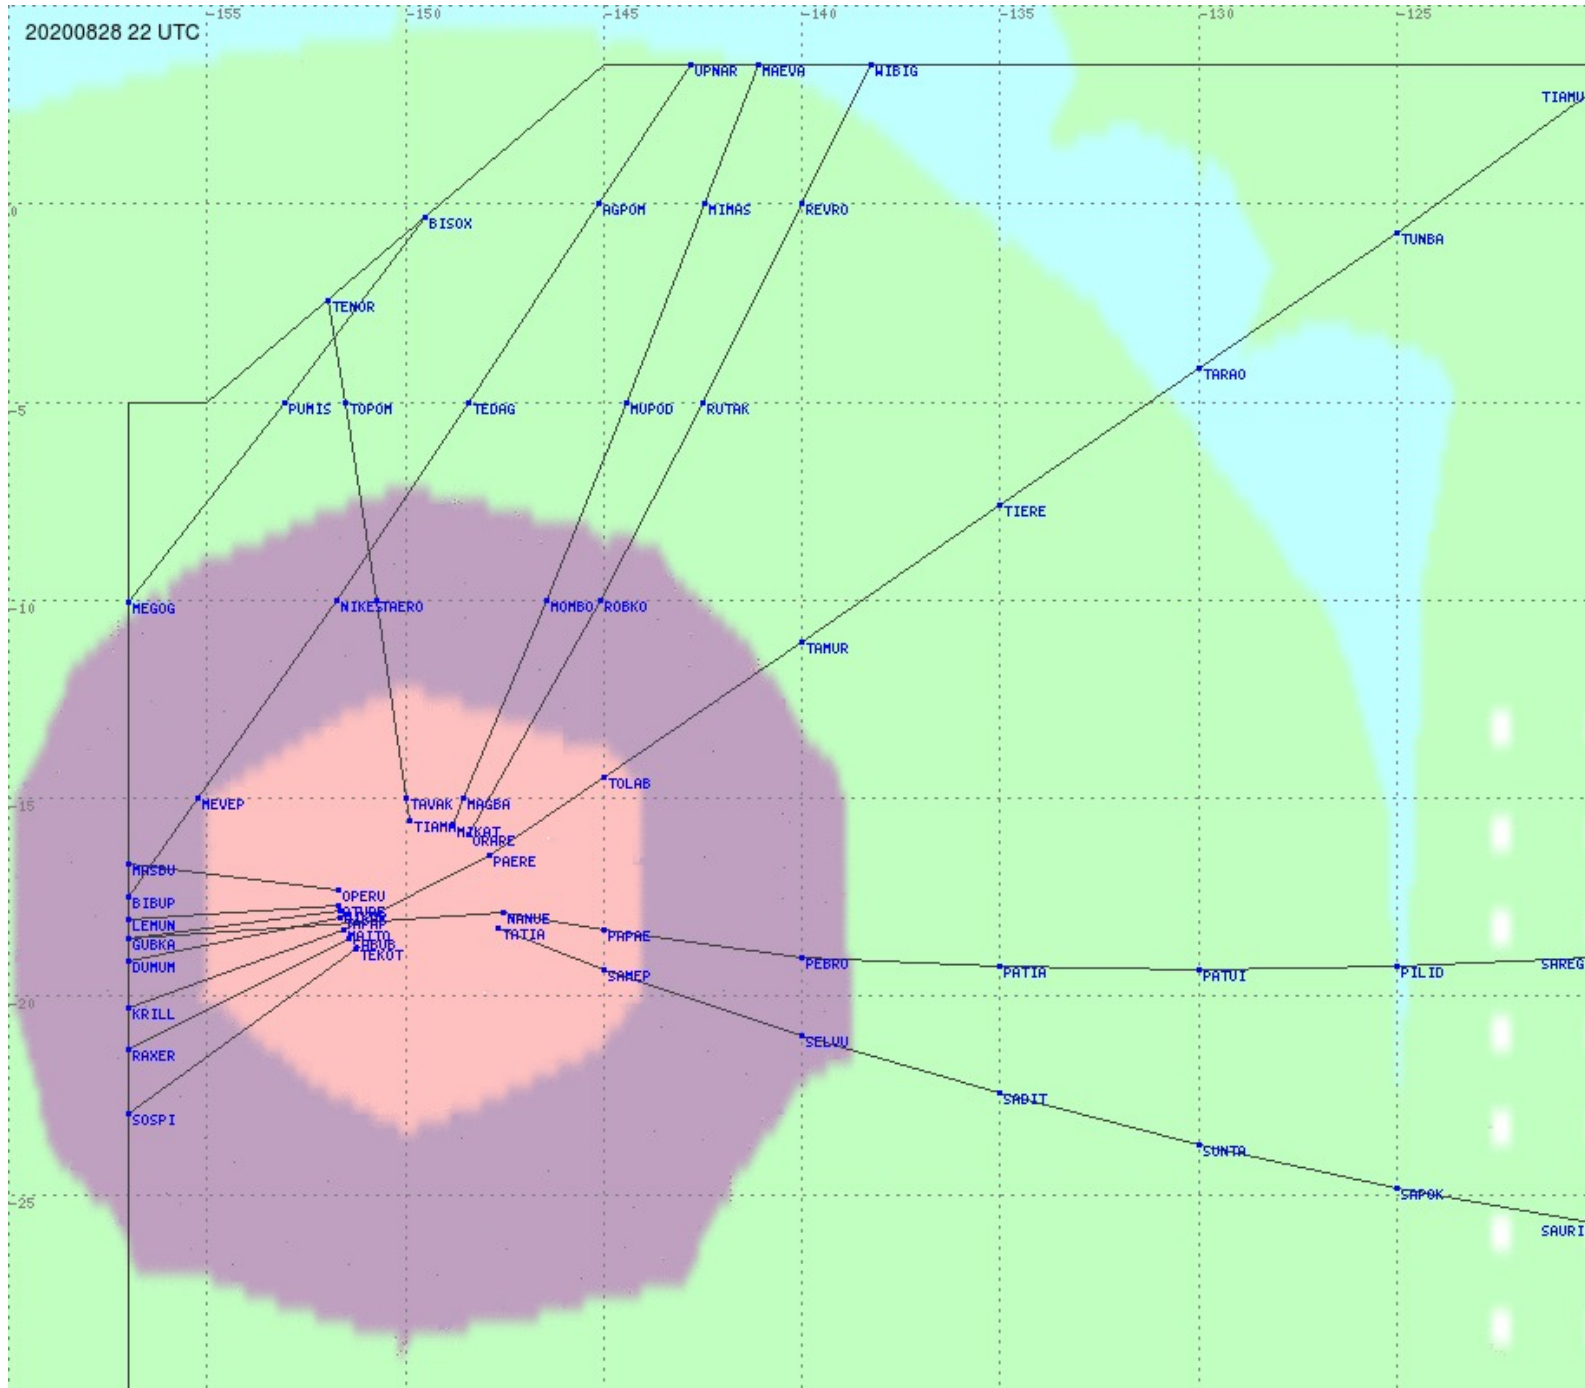

Tahiti FIR - HF Propag - 20200828

2.8 MHz 3.5 MHz 5.6 MHz 8.9 MHz 13.3 MHz 17.9 MHz None