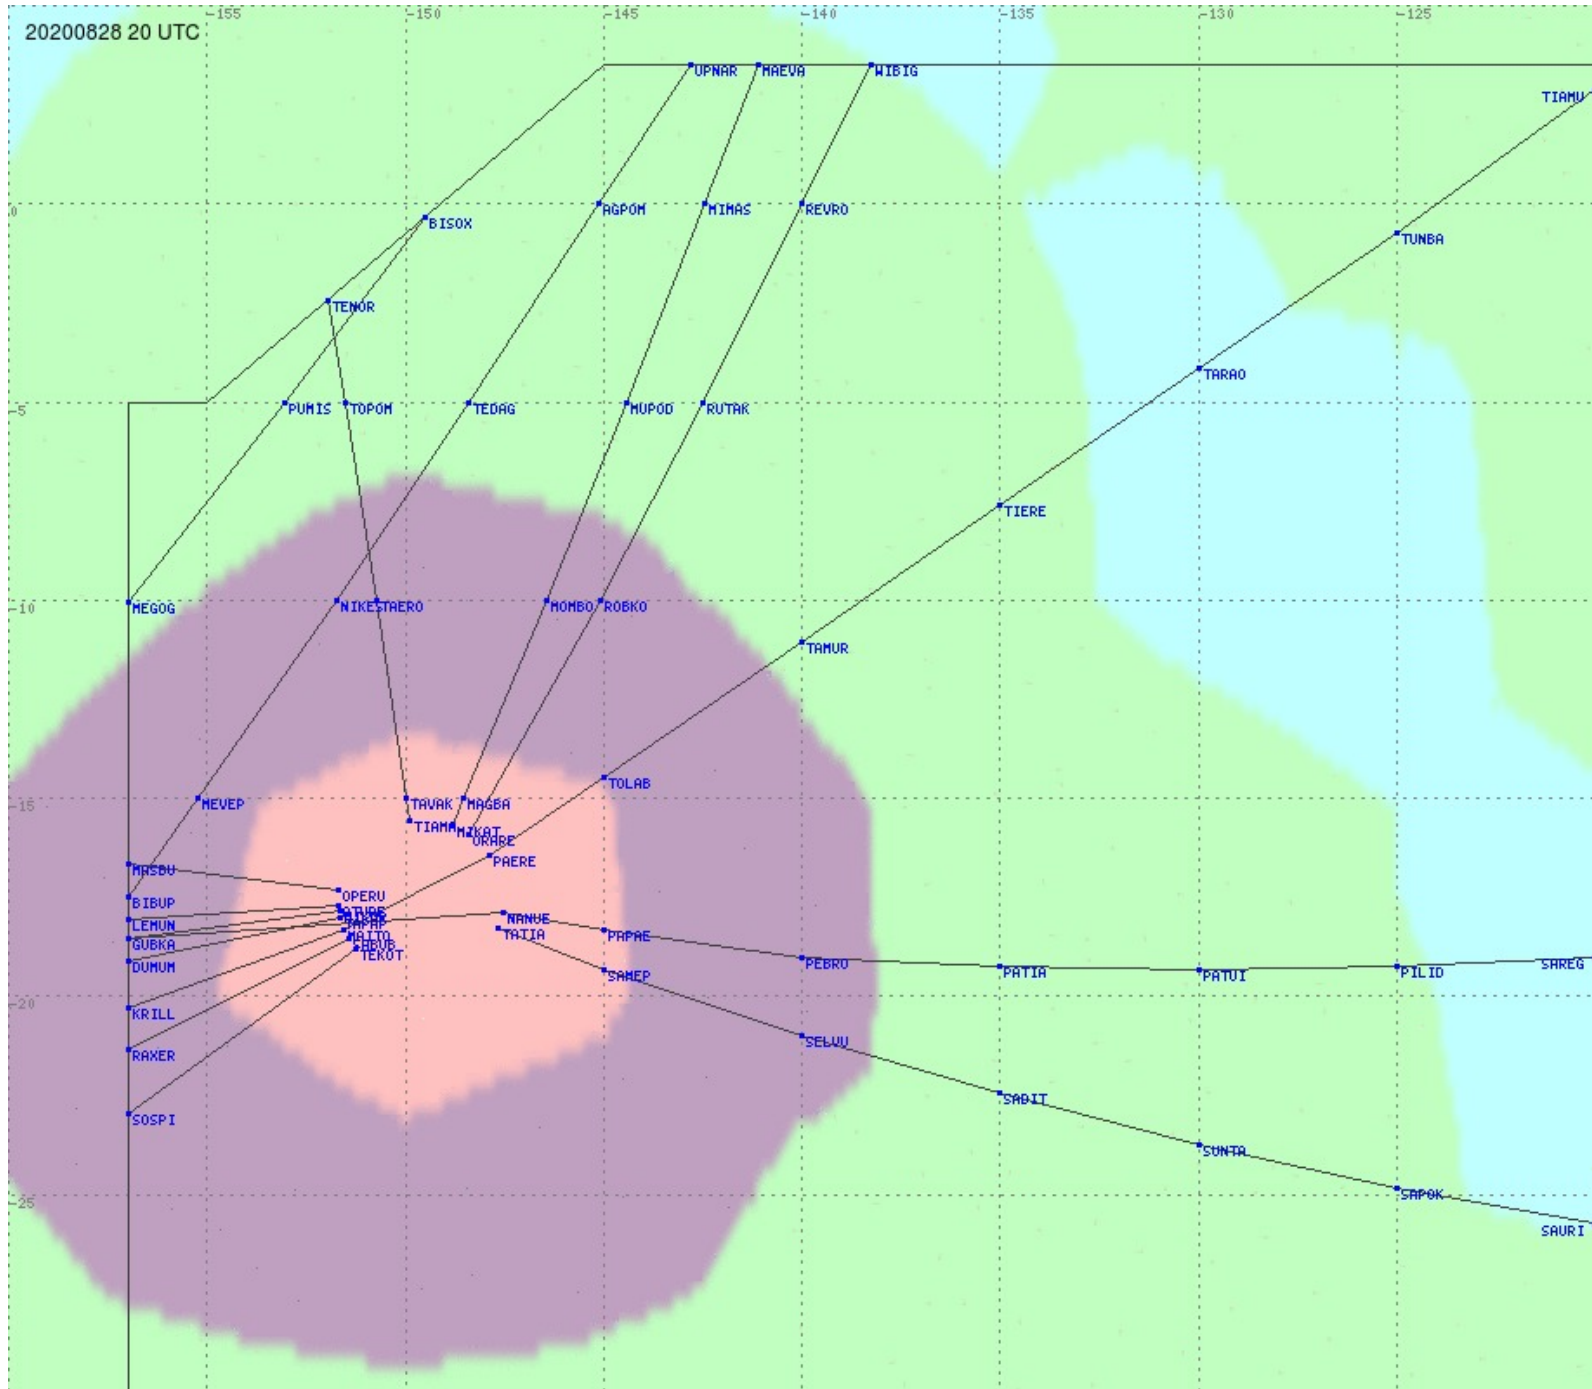

Tahiti FIR - HF Propag - 20200828

2.8 MHz 3.5 MHz 5.6 MHz 8.9 MHz 13.3 MHz 17.9 MHz None