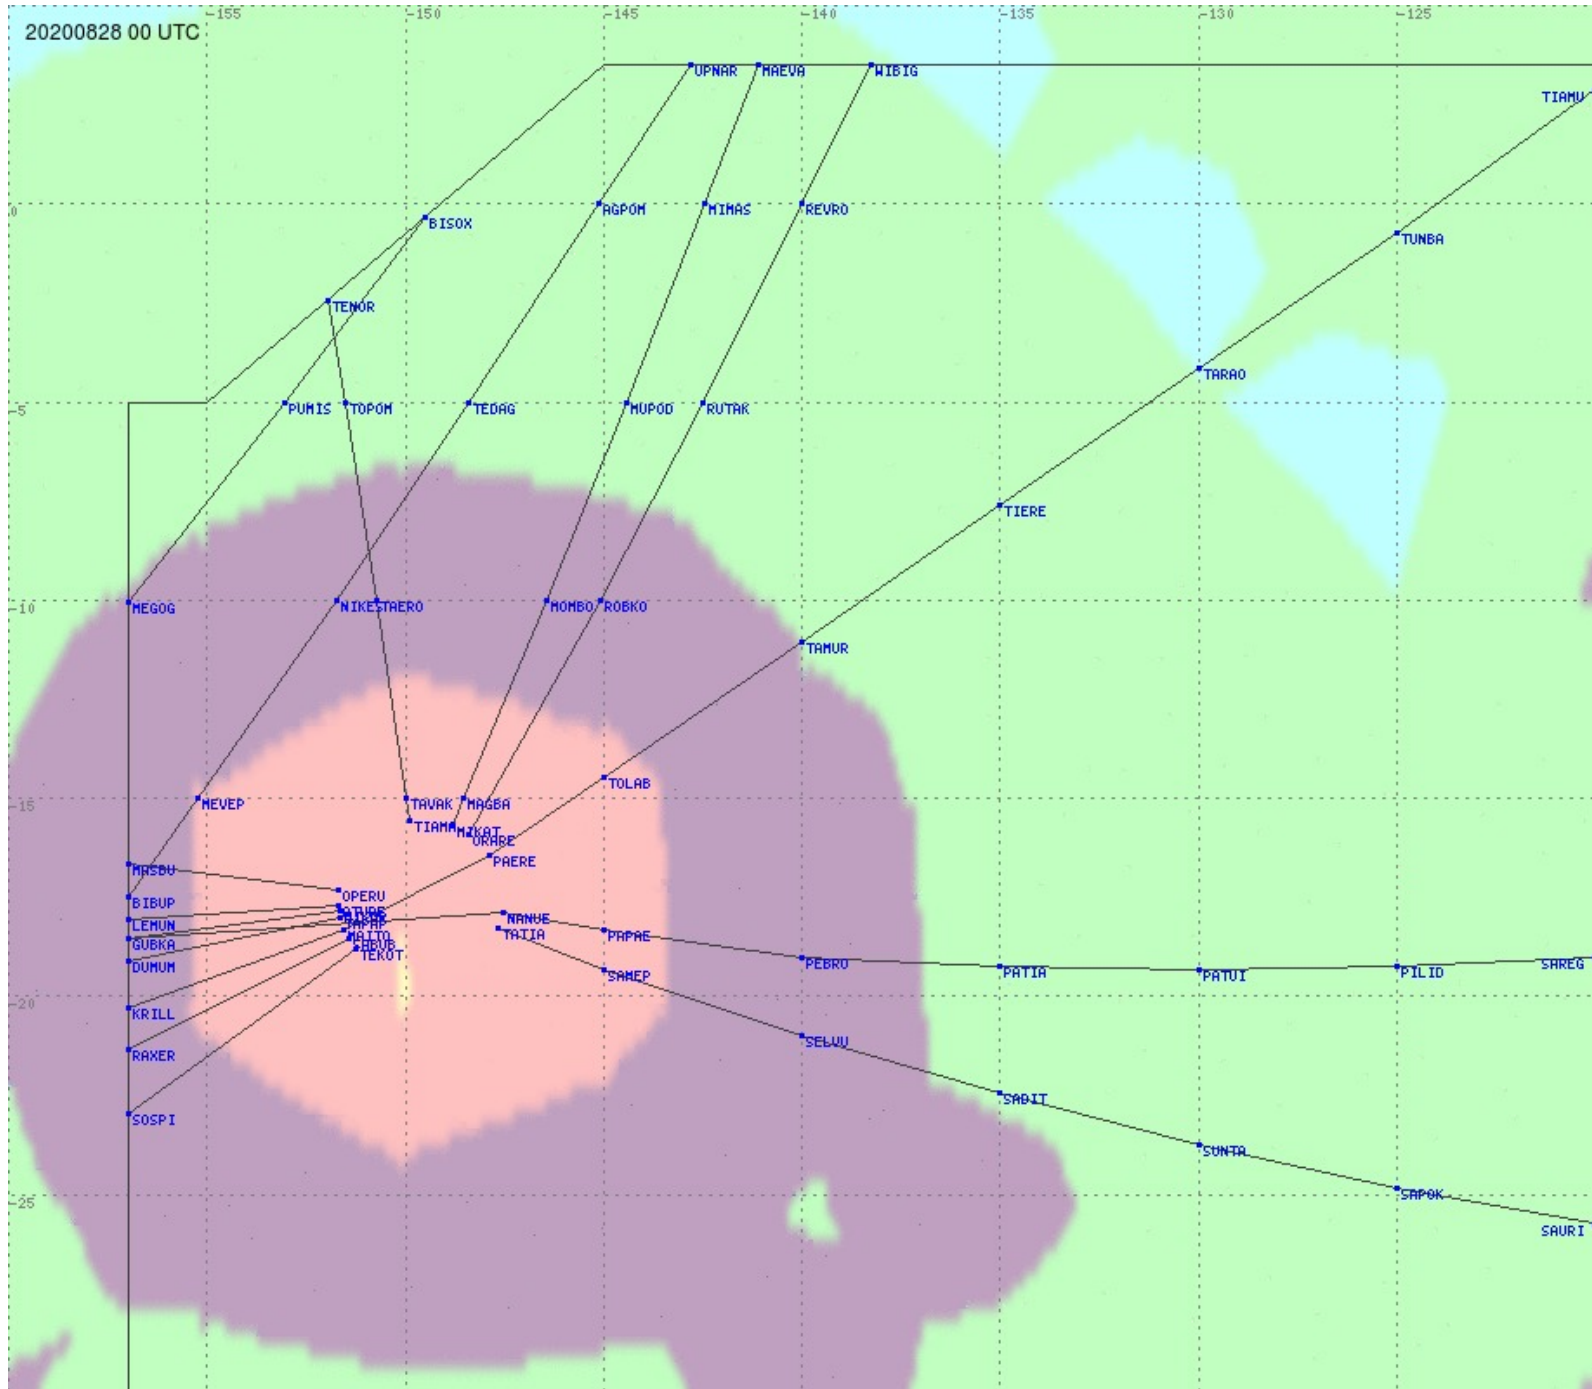

# Tahiti FIR - HF Propag - 20200828

2.8 MHz
3.5 MHz
5.6 MHz
8.9 MHz
13.3 MHz
17.9 MHz
None