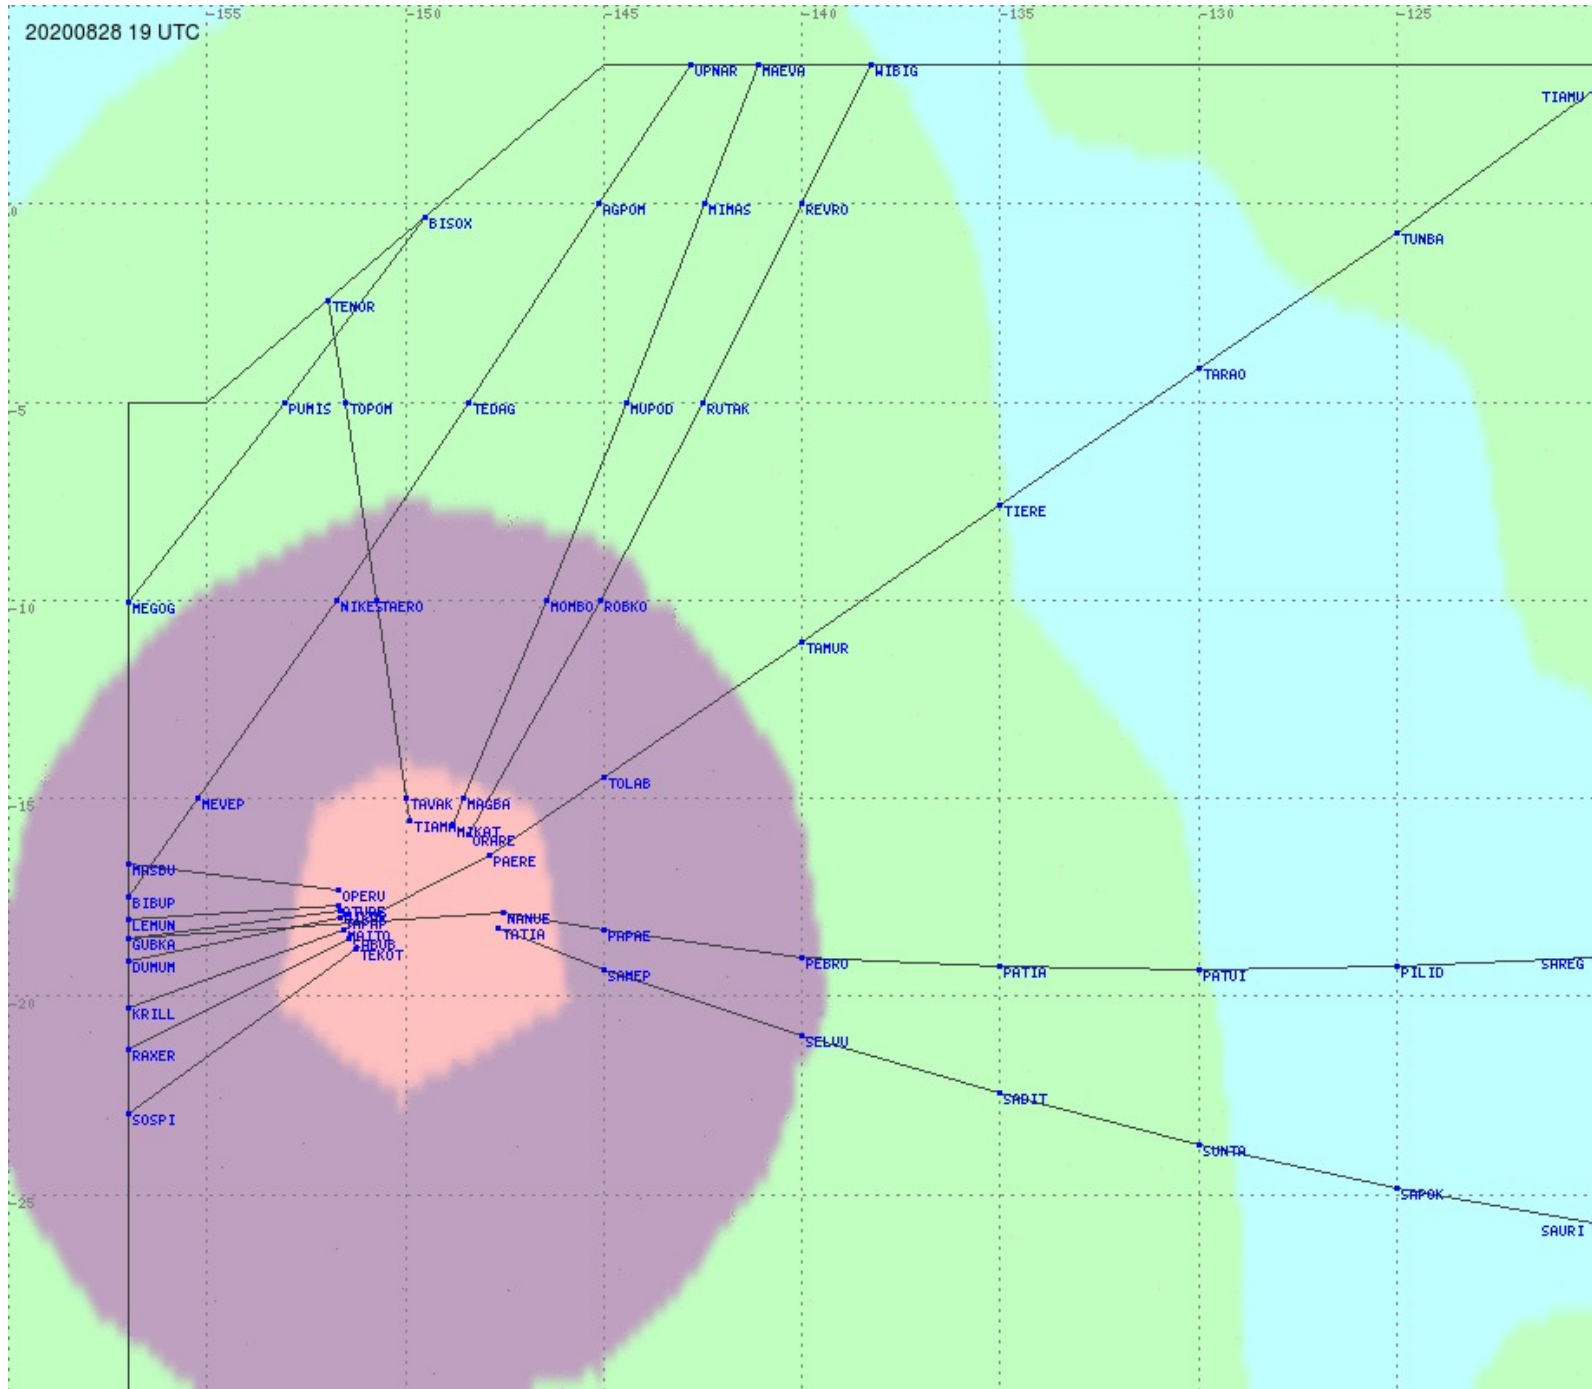

Tahiti FIR - HF Propag - 20200828

2.8 MHz 3.5 MHz 5.6 MHz 8.9 MHz 13.3 MHz 17.9 MHz None