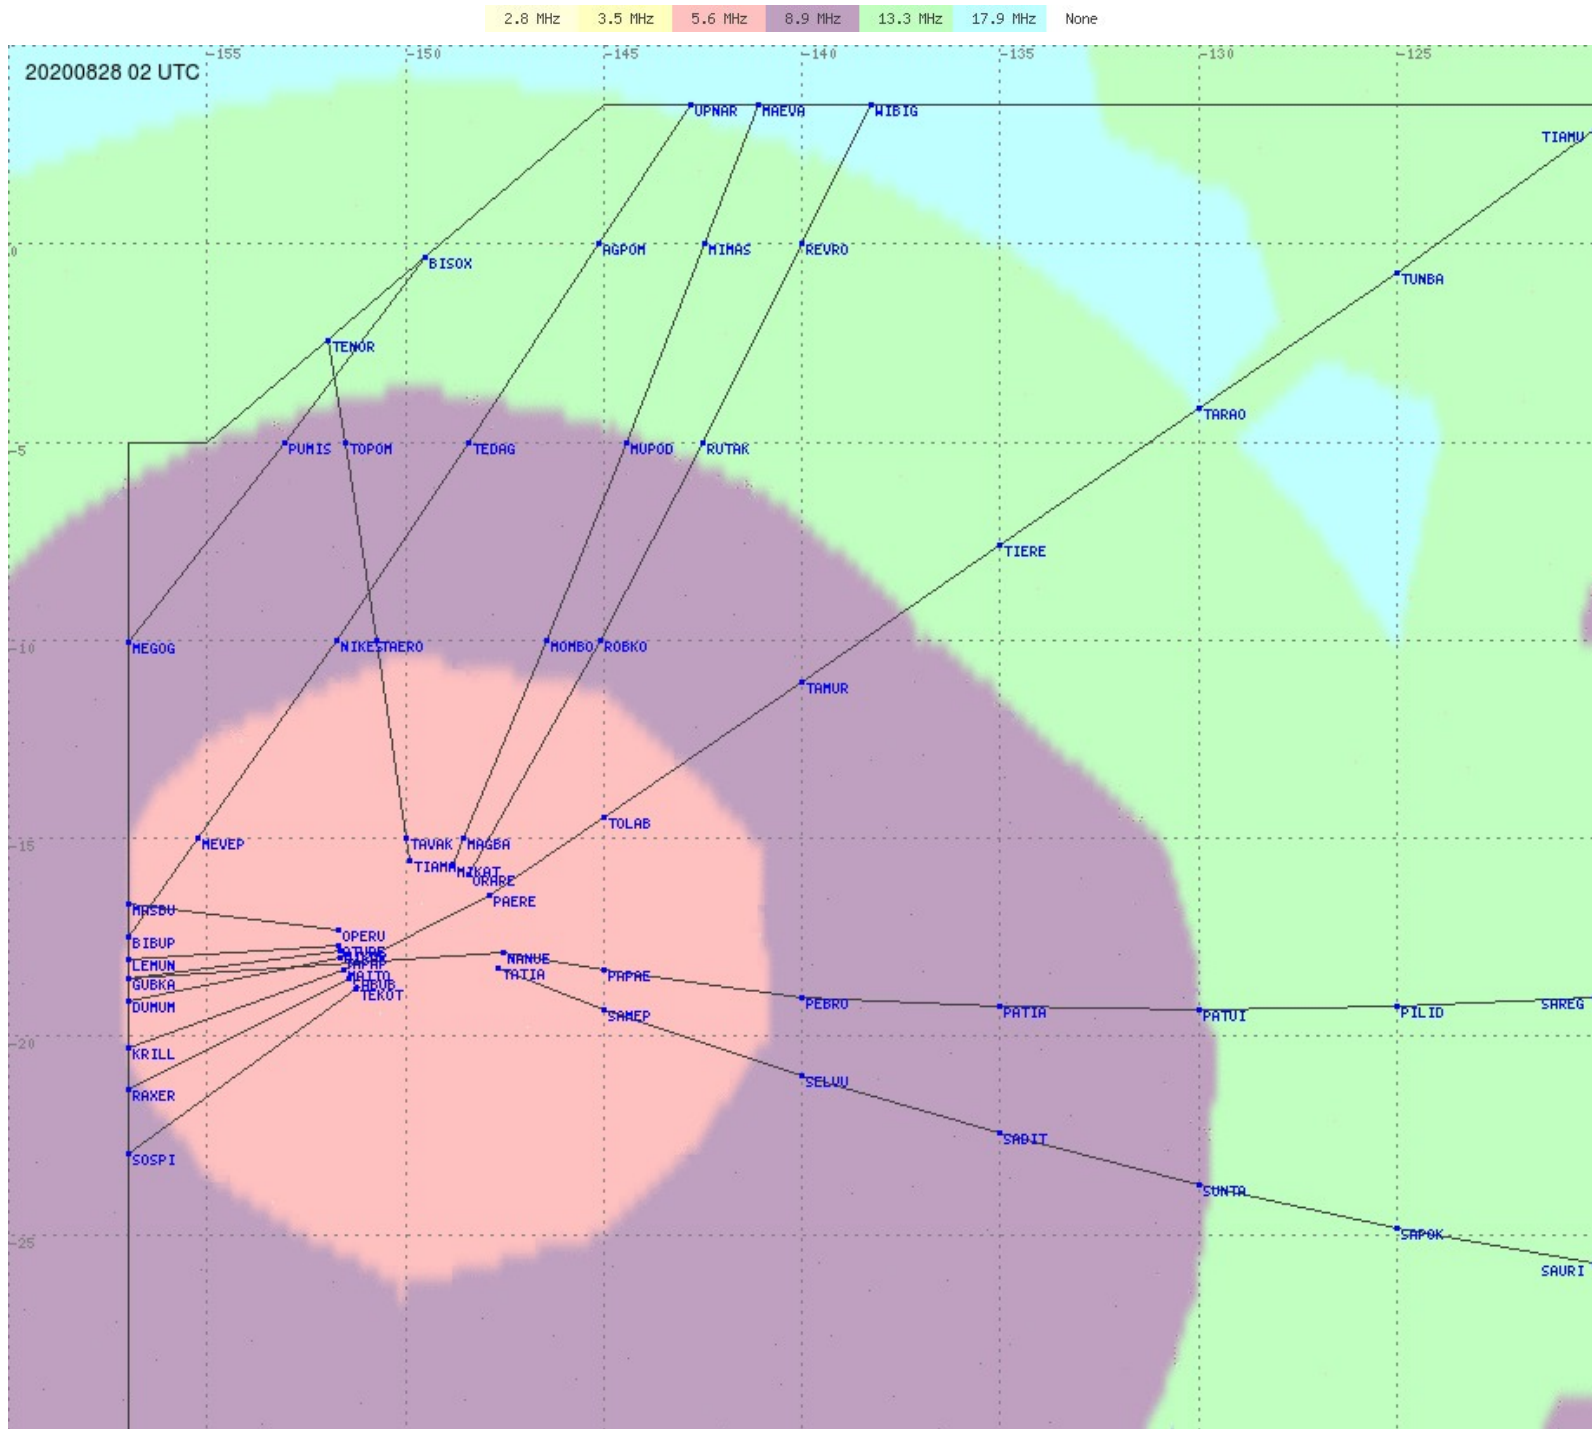

Tahiti FIR - HF Propag - 20200828