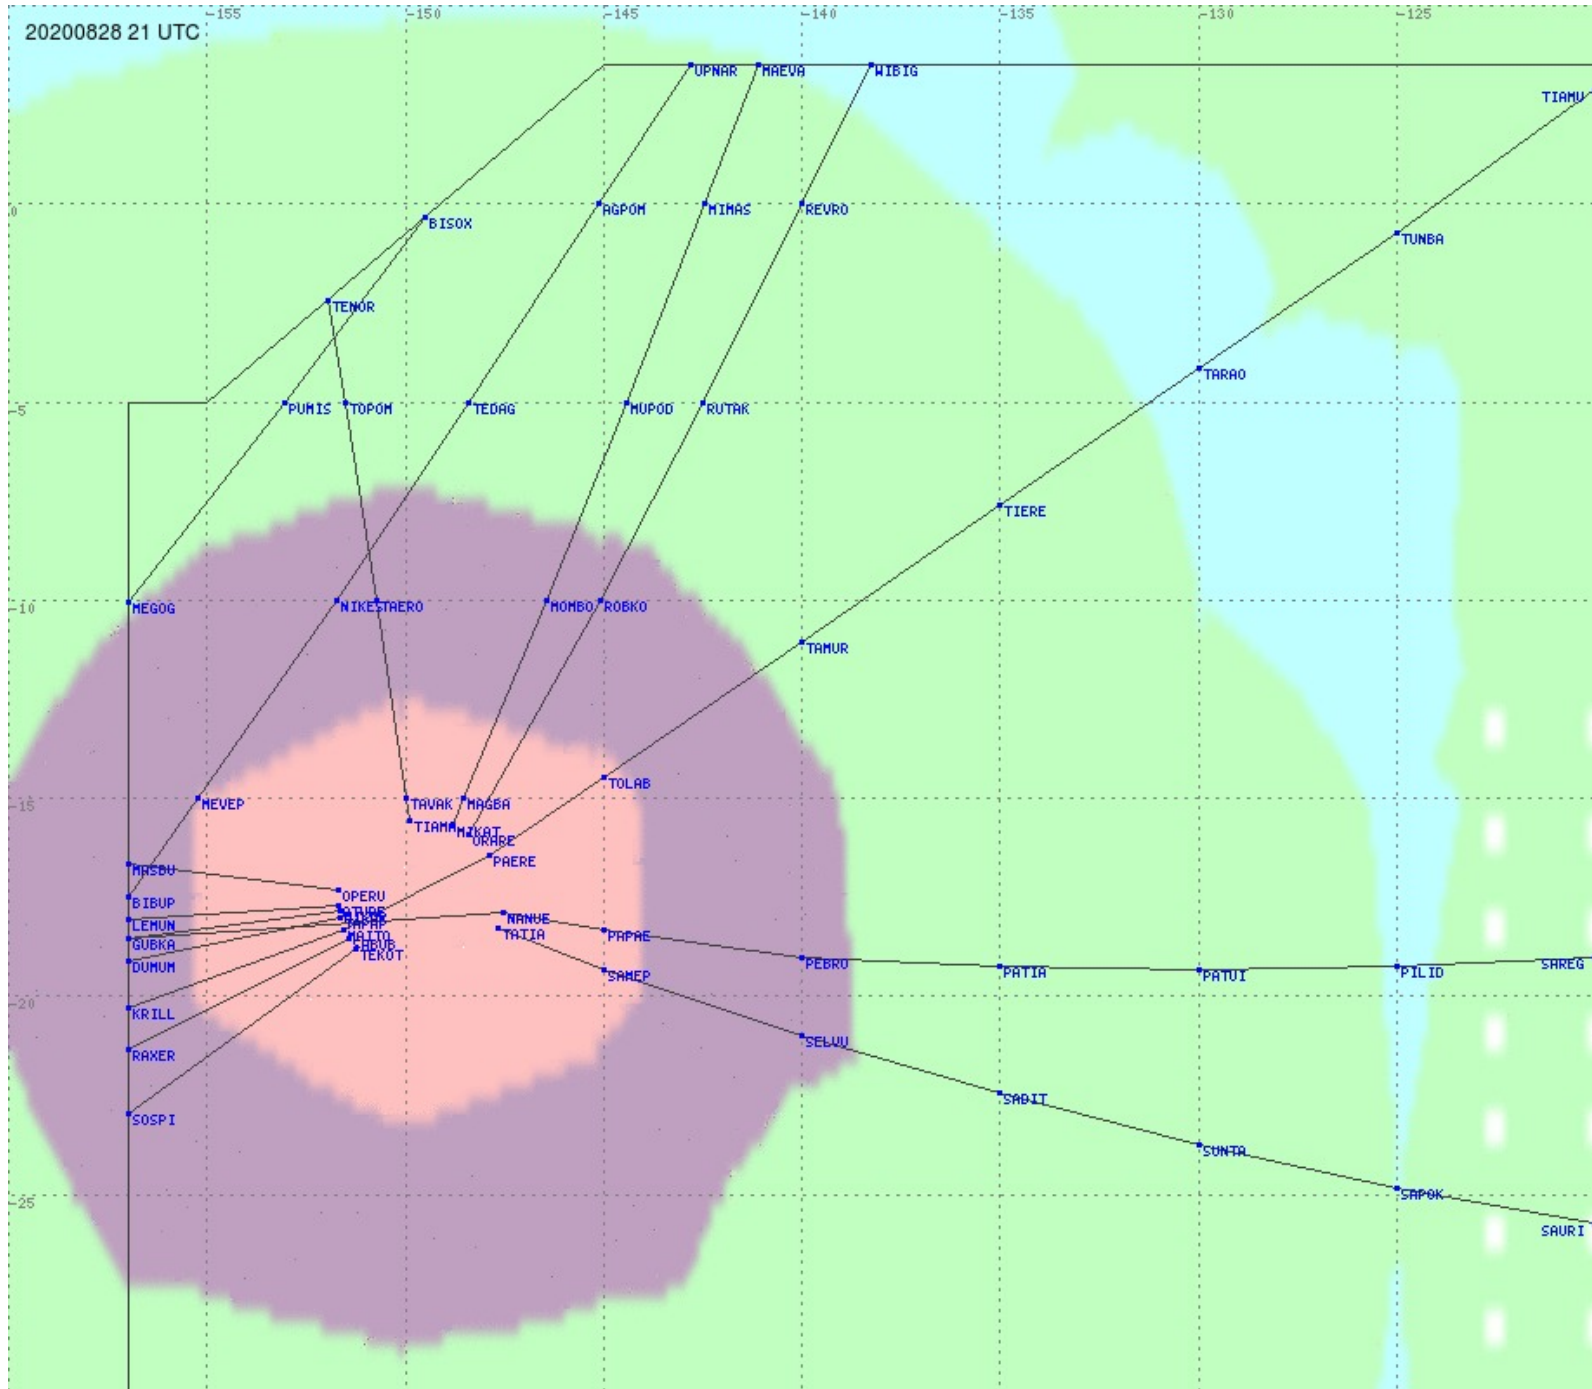

Tahiti FIR - HF Propag - 20200828

2.8 MHz 3.5 MHz 5.6 MHz 8.9 MHz 13.3 MHz 17.9 MHz None