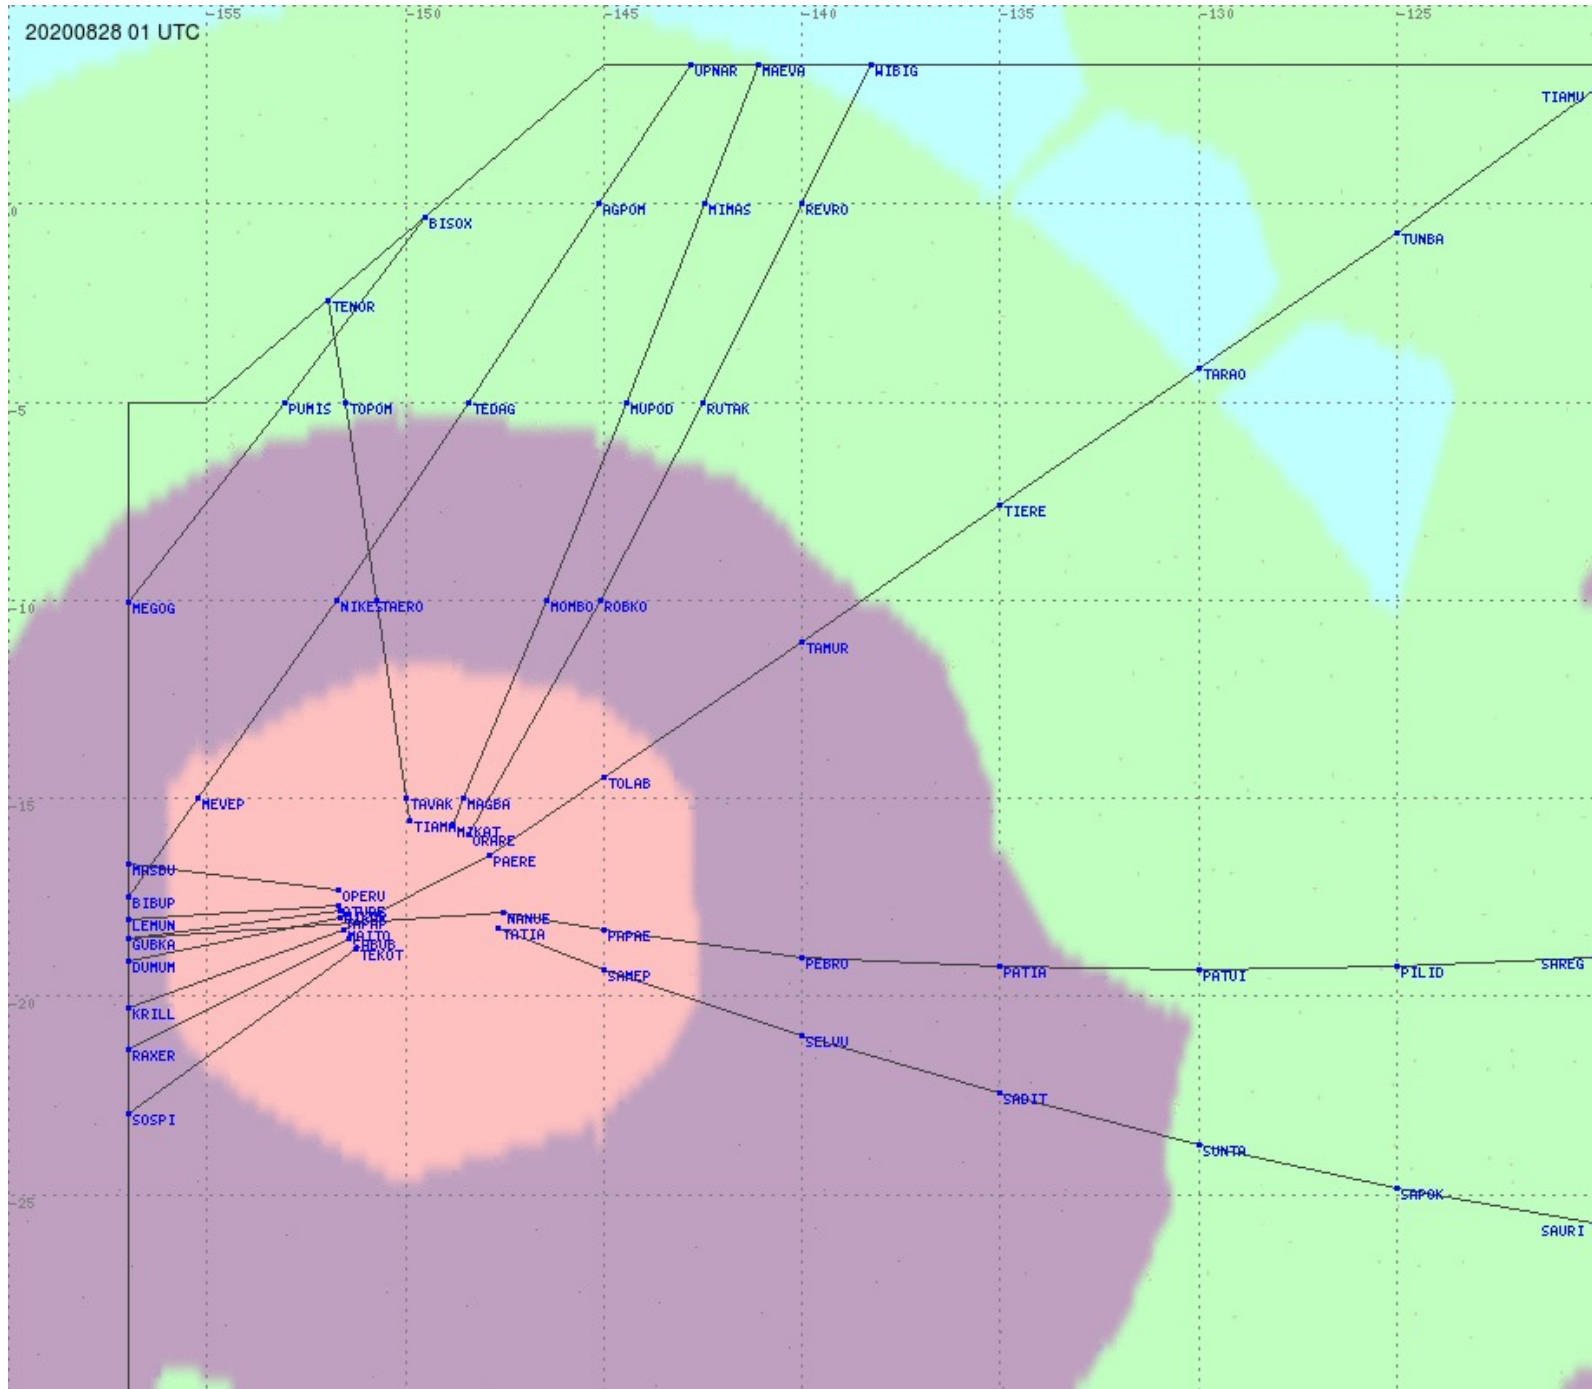

# Tahiti FIR - HF Propag - 20200828

2.8 MHz
3.5 MHz
5.6 MHz
8.9 MHz
13.3 MHz
17.9 MHz
None