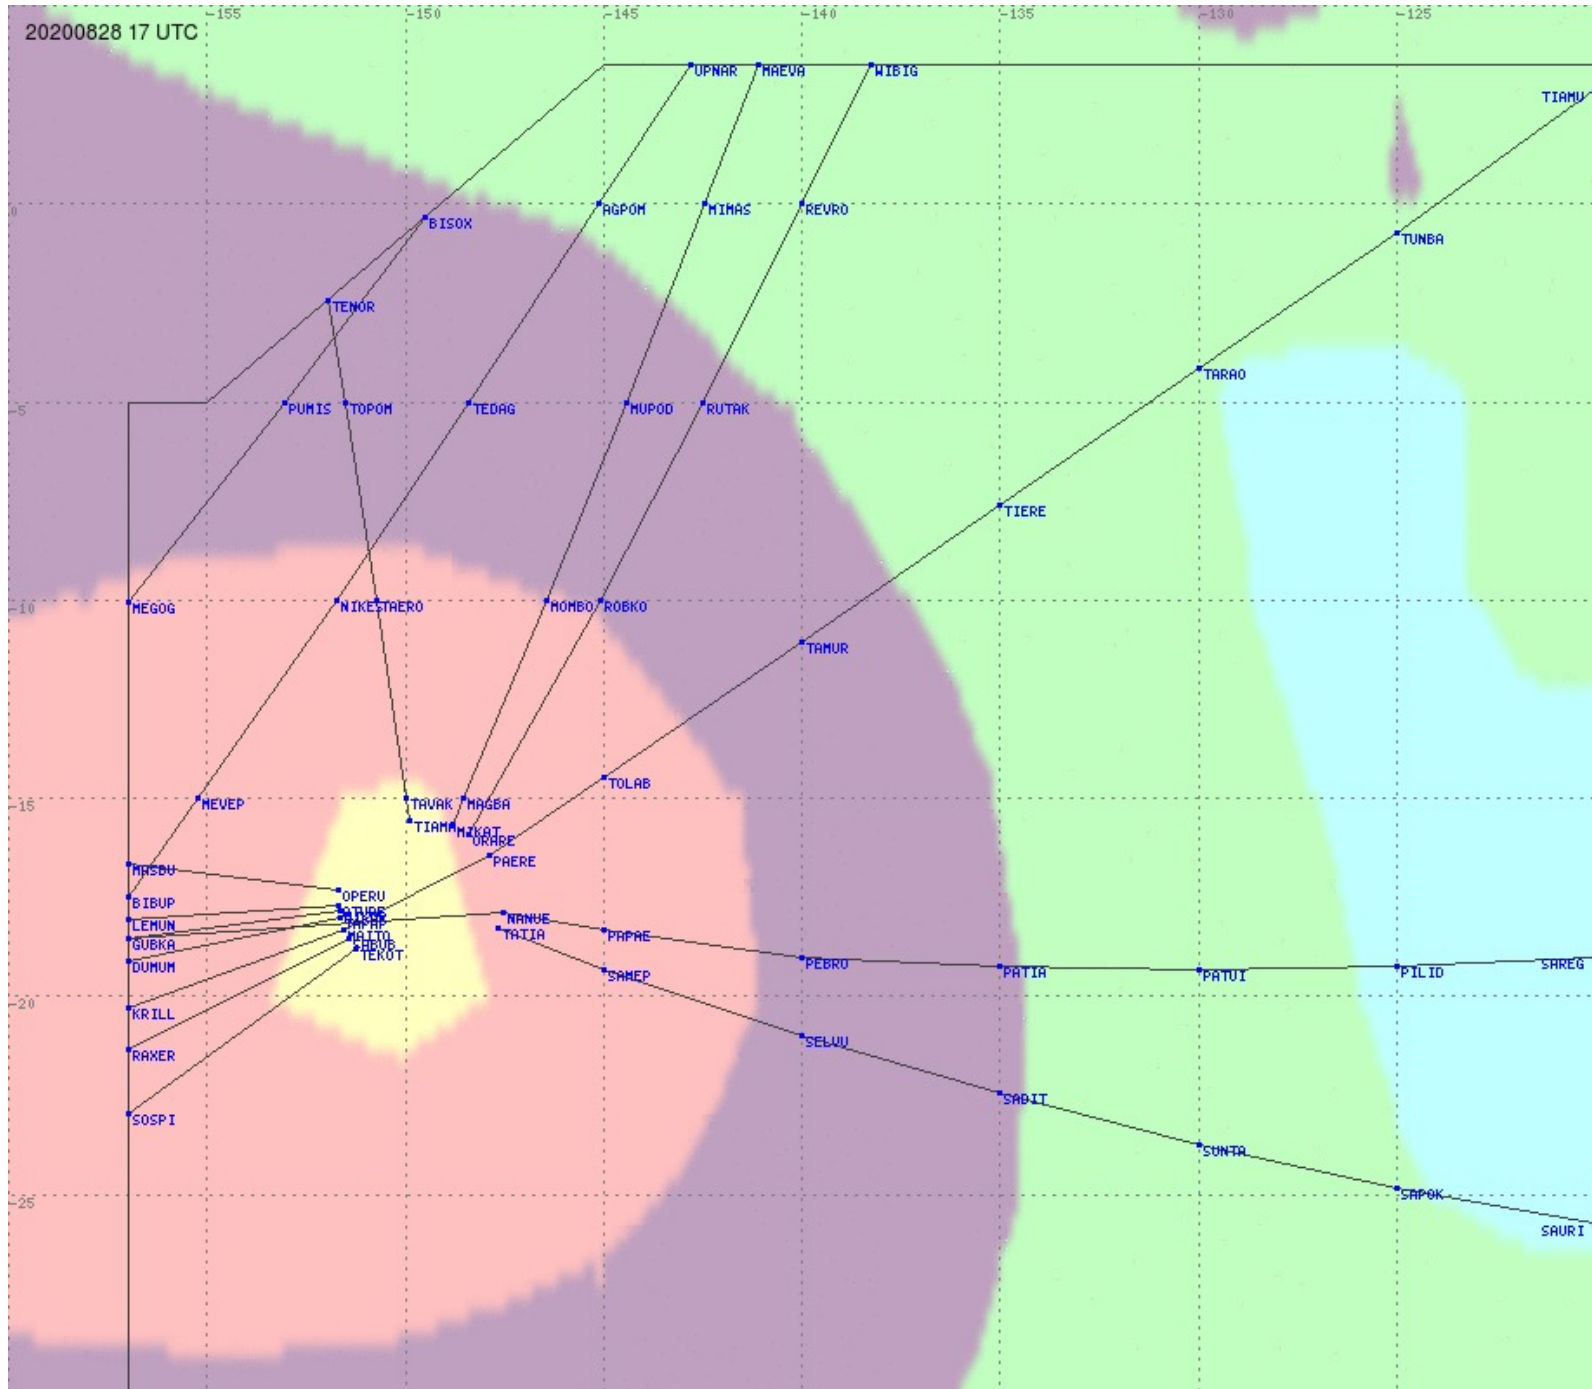

Tahiti FIR - HF Propag - 20200828

2.8 MHz 3.5 MHz 5.6 MHz 8.9 MHz 13.3 MHz 17.9 MHz None