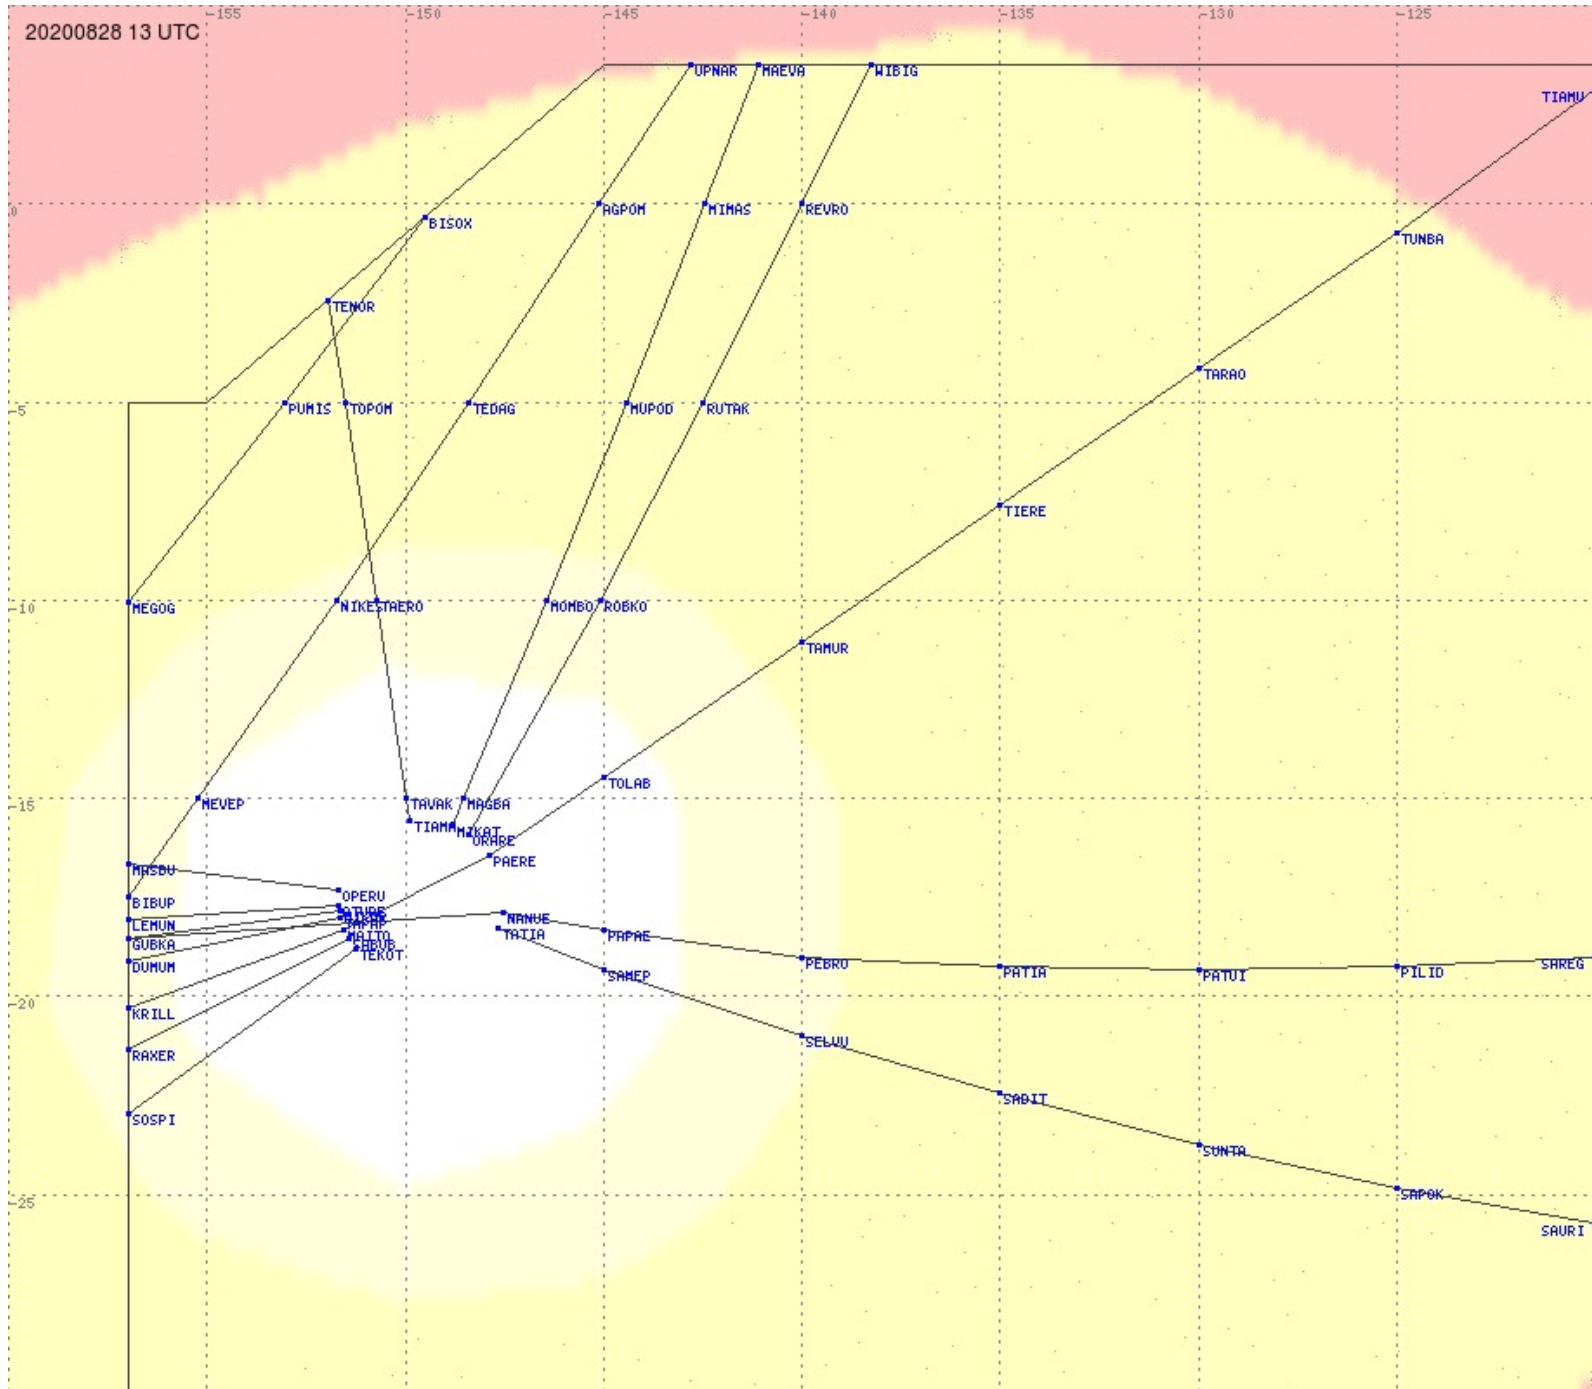

Tahiti FIR - HF Propag - 20200828

2.8 MHz
3.5 MHz
5.6 MHz
8.9 MHz
13.3 MHz
17.9 MHz
None