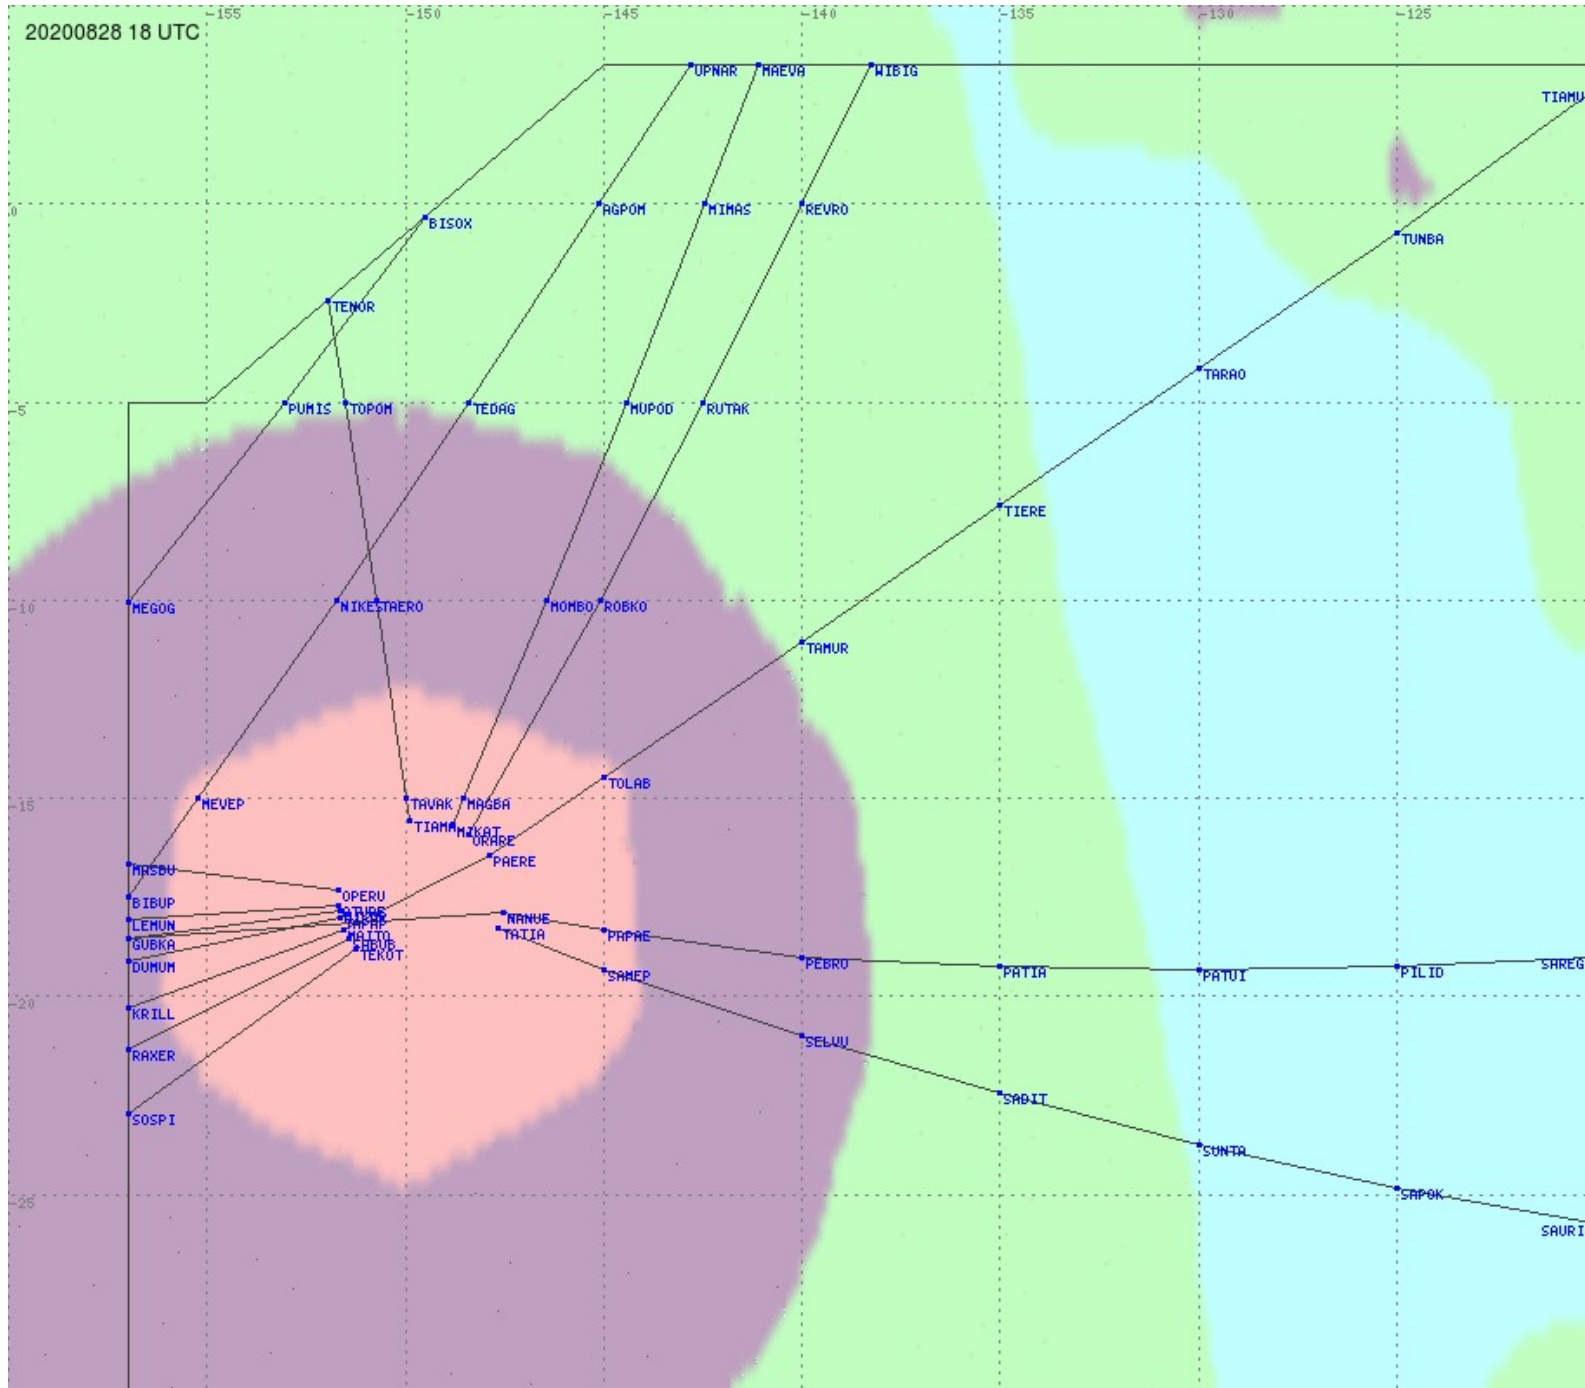

Tahiti FIR - HF Propag - 20200828

2.8 MHz 3.5 MHz 5.6 MHz 8.9 MHz 13.3 MHz 17.9 MHz None