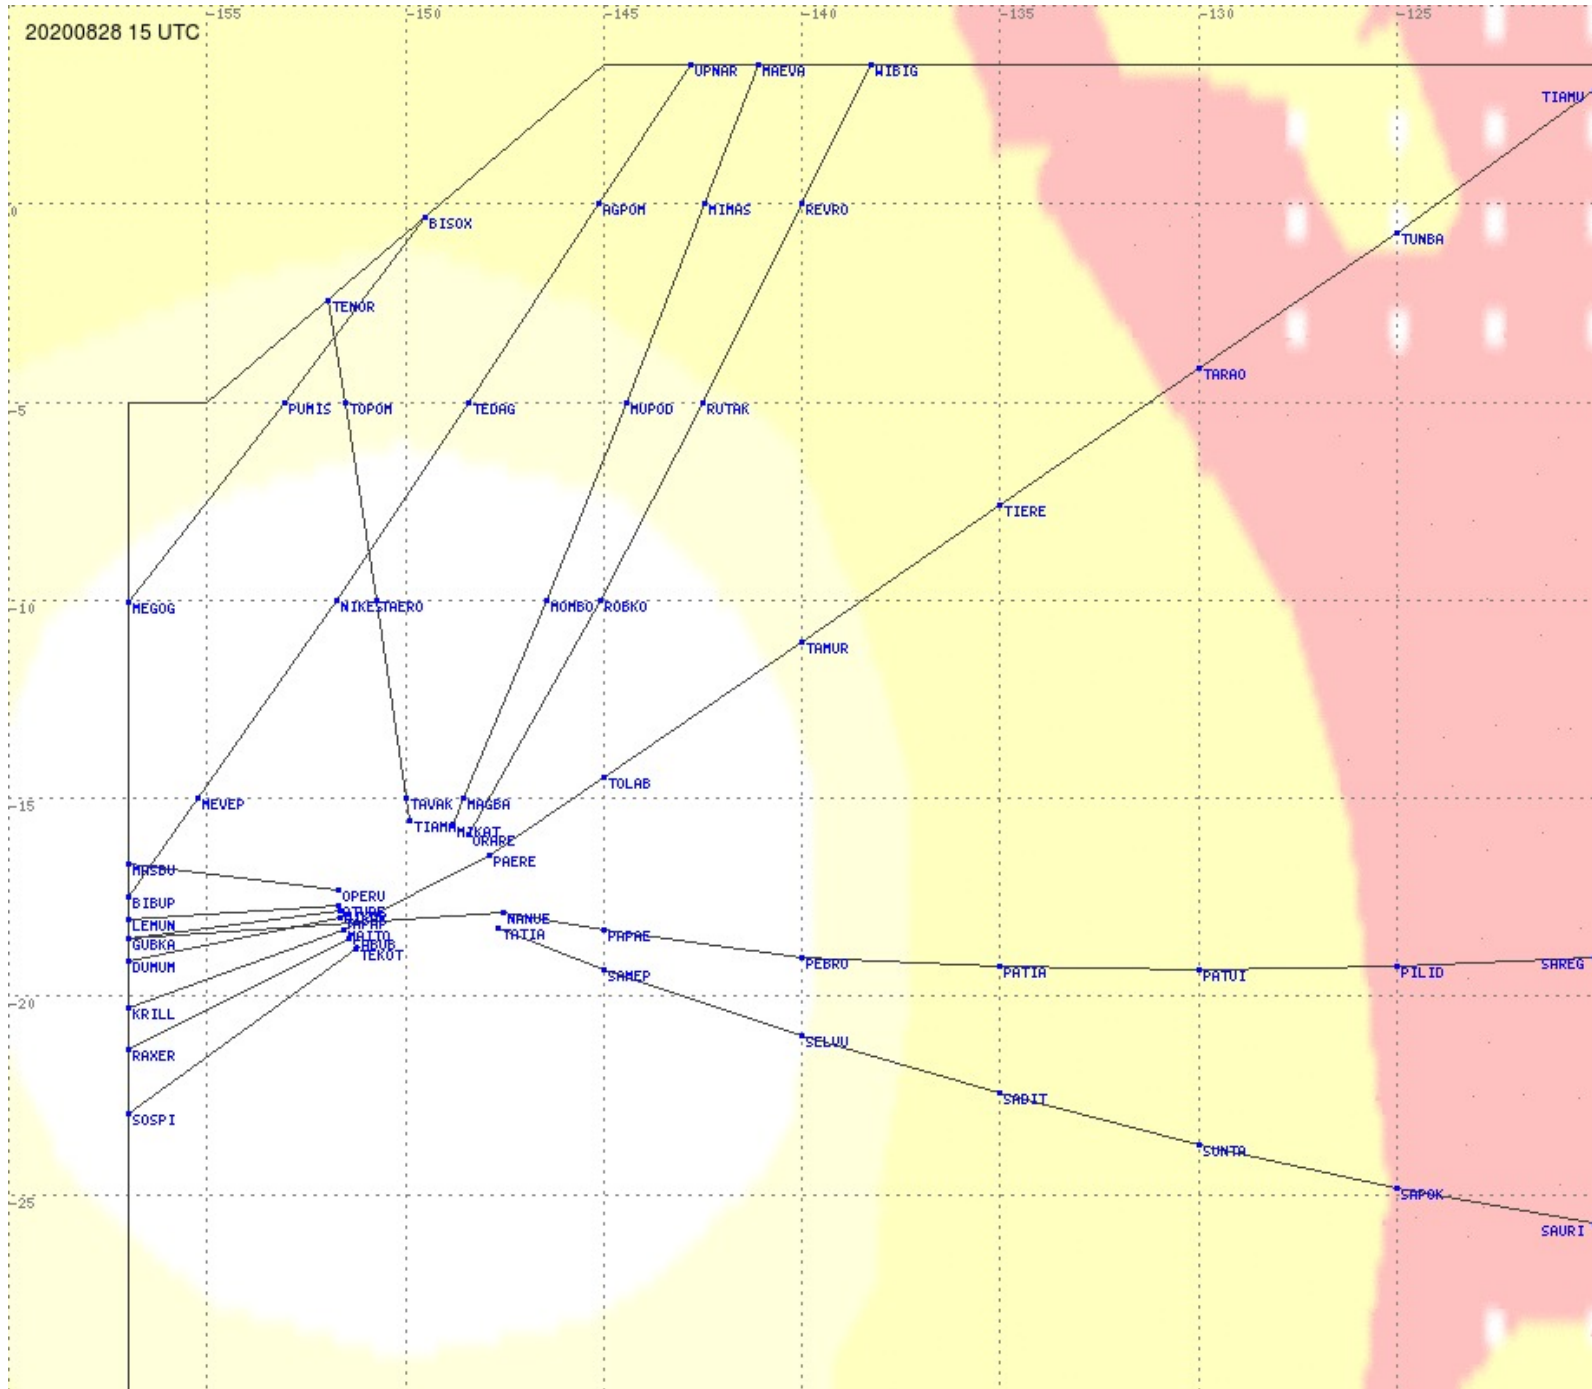

Tahiti FIR - HF Propag - 20200828

2.8 MHz 3.5 MHz 5.6 MHz 8.9 MHz 13.3 MHz 17.9 MHz None