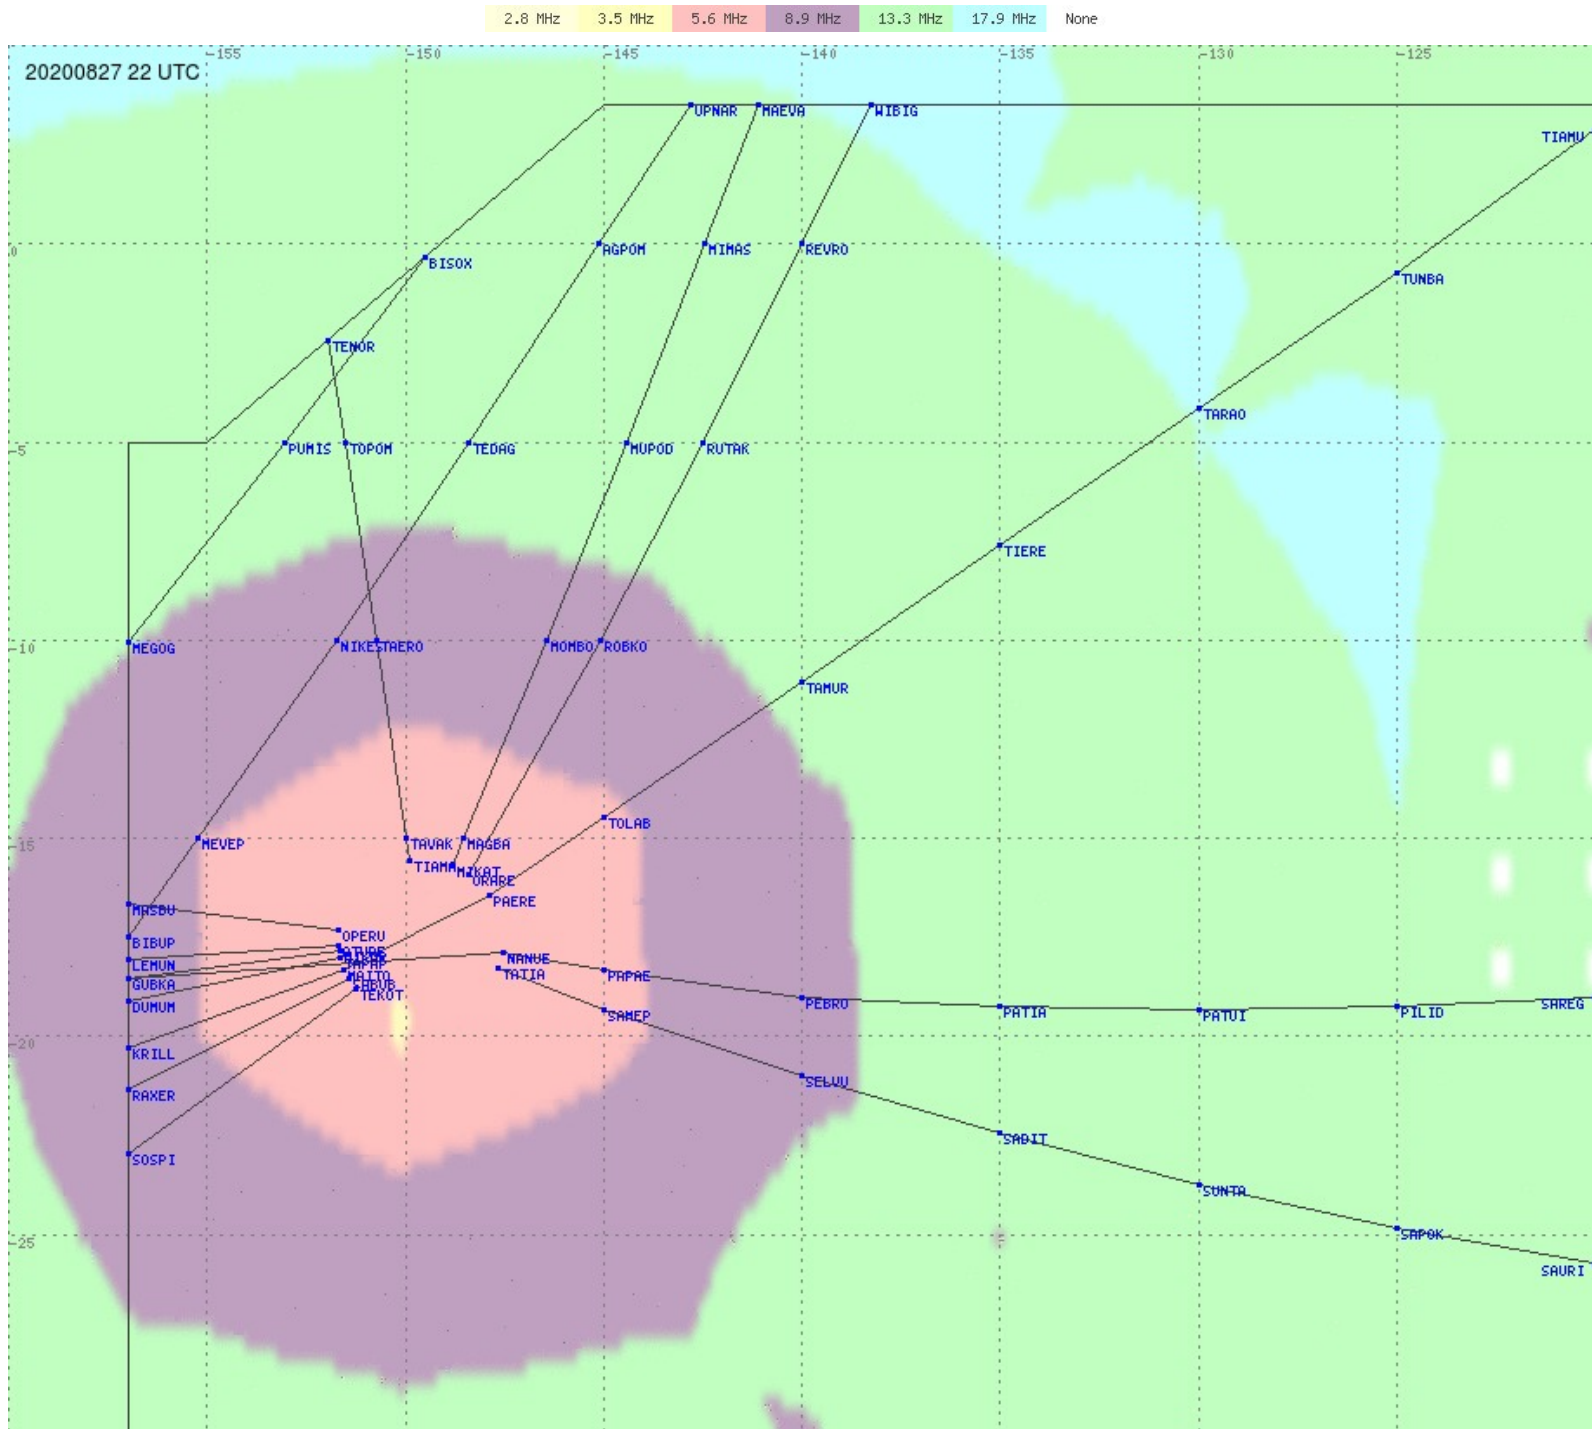

Tahiti FIR - HF Propag - 20200827

2.8 MHz
3.5 MHz
5.6 MHz
8.9 MHz
13.3 MHz
17.9 MHz
None

Tahiti FIR - HF Propag - 20200827

2.8 MHz 3.5 MHz 5.6 MHz 8.9 MHz 13.3 MHz 17.9 MHz None

Tahiti FIR - HF Propag - 20200827

Tahiti FIR - HF Propag - 20200827

Tahiti FIR - HF Propag - 20200827

Tahiti FIR - HF Propag - 20200827

2.8 MHz 3.5 MHz 5.6 MHz 8.9 MHz 13.3 MHz 17.9 MHz None

Tahiti FIR - HF Propag - 20200827

Tahiti FIR - HF Propag - 20200827

2.8 MHz 3.5 MHz 5.6 MHz 8.9 MHz 13.3 MHz 17.9 MHz None

Tahiti FIR - HF Propag - 20200827

2.8 MHz 3.5 MHz 5.6 MHz 8.9 MHz 13.3 MHz 17.9 MHz None

Tahiti FIR - HF Propag - 20200827

2.8 MHz 3.5 MHz 5.6 MHz 8.9 MHz 13.3 MHz 17.9 MHz None

Tahiti FIR - HF Propag - 20200827

2.8 MHz 3.5 MHz 5.6 MHz 8.9 MHz 13.3 MHz 17.9 MHz None

Tahiti FIR - HF Propag - 20200827

Tahiti FIR - HF Propag - 20200827

2.8 MHz 3.5 MHz 5.6 MHz 8.9 MHz 13.3 MHz 17.9 MHz None