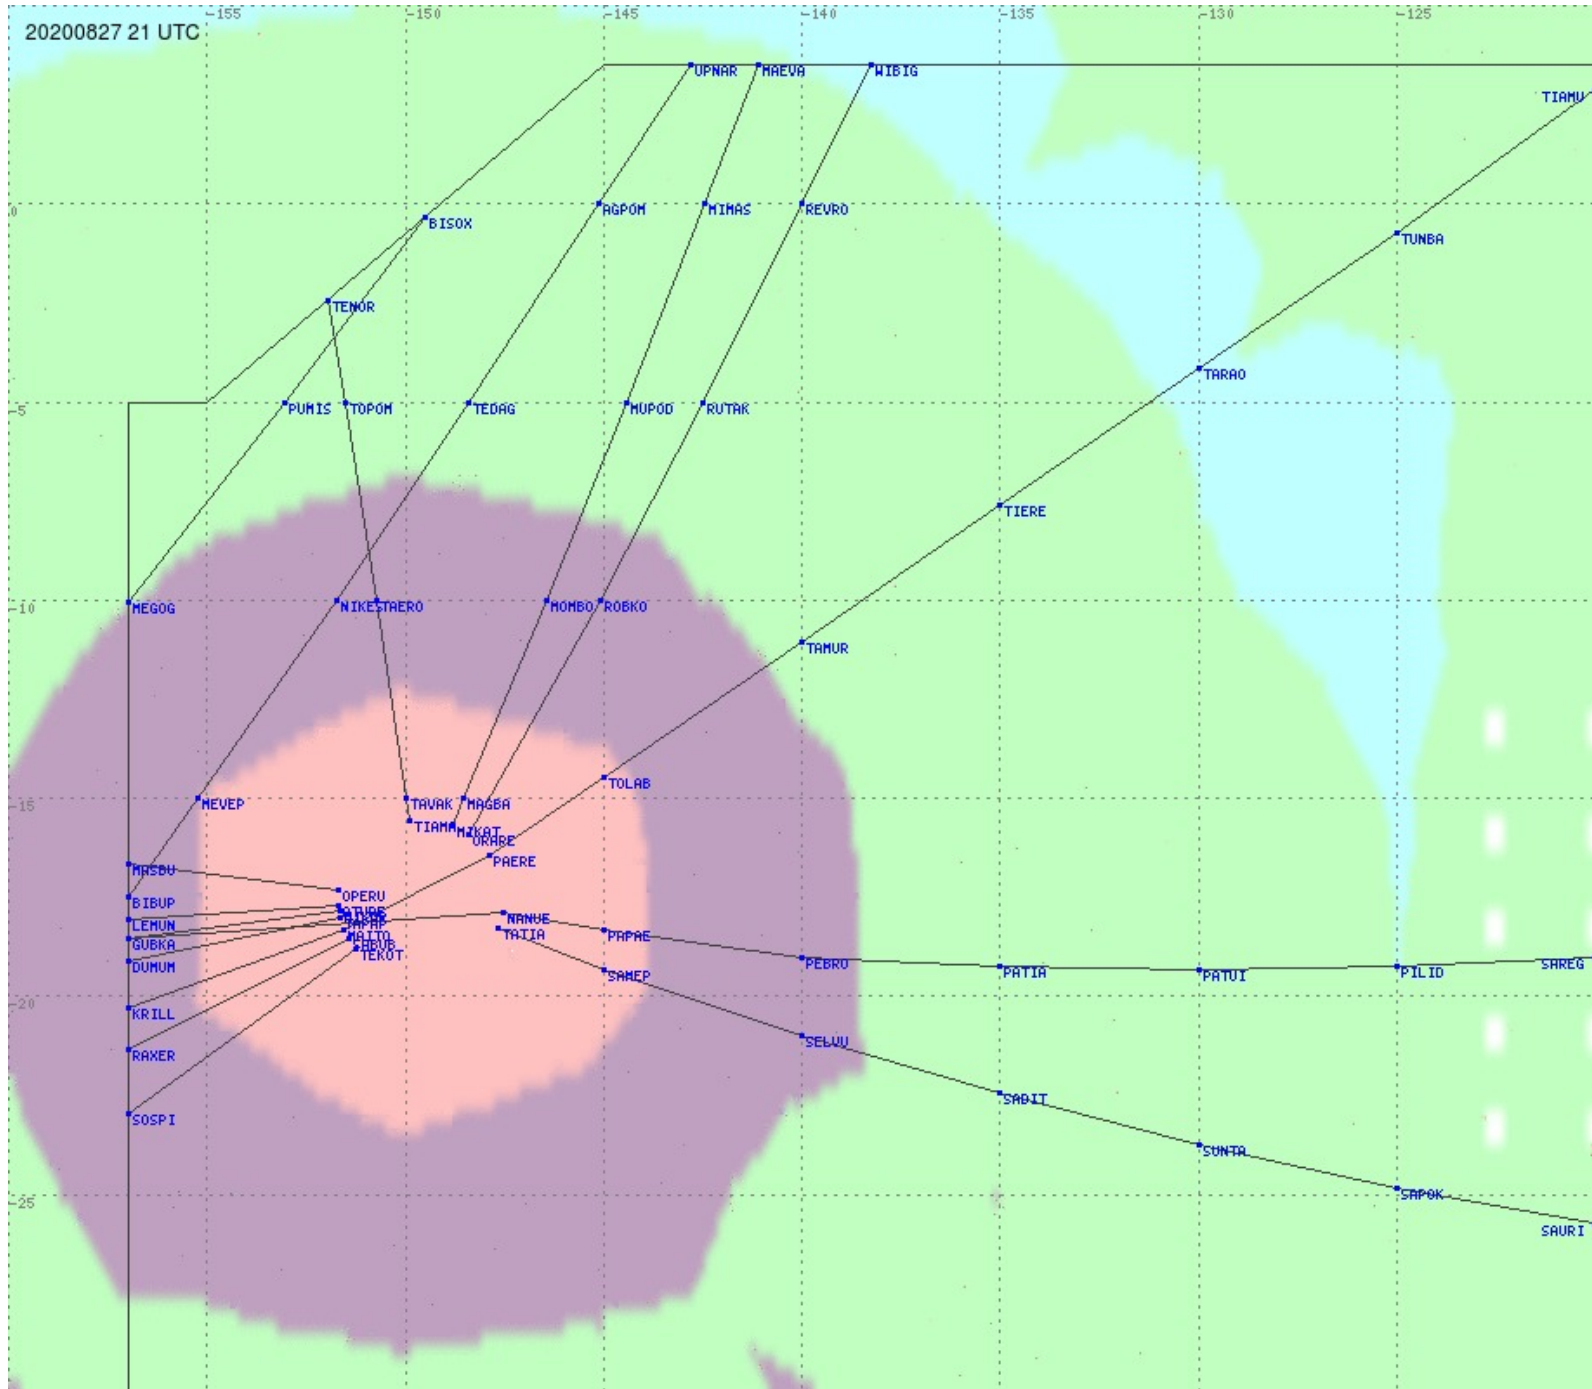

Tahiti FIR - HF Propag - 20200827

2.8 MHz
3.5 MHz
5.6 MHz
8.9 MHz
13.3 MHz
17.9 MHz
None

Tahiti FIR - HF Propag - 20200827

2.8 MHz 3.5 MHz 5.6 MHz 8.9 MHz 13.3 MHz 17.9 MHz None

Tahiti FIR - HF Propag - 20200827

Tahiti FIR - HF Propag - 20200827

Tahiti FIR - HF Propag - 20200827

Tahiti FIR - HF Propag - 20200827

2.8 MHz 3.5 MHz 5.6 MHz 8.9 MHz 13.3 MHz 17.9 MHz None

Tahiti FIR - HF Propag - 20200827

Tahiti FIR - HF Propag - 20200827

2.8 MHz 3.5 MHz 5.6 MHz 8.9 MHz 13.3 MHz 17.9 MHz None

Tahiti FIR - HF Propag - 20200827

2.8 MHz 3.5 MHz 5.6 MHz 8.9 MHz 13.3 MHz 17.9 MHz None

Tahiti FIR - HF Propag - 20200827

2.8 MHz 3.5 MHz 5.6 MHz 8.9 MHz 13.3 MHz 17.9 MHz None

Tahiti FIR - HF Propag - 20200827

2.8 MHz 3.5 MHz 5.6 MHz 8.9 MHz 13.3 MHz 17.9 MHz None

Tahiti FIR - HF Propag - 20200827

Tahiti FIR - HF Propag - 20200827

2.8 MHz 3.5 MHz 5.6 MHz 8.9 MHz 13.3 MHz 17.9 MHz None