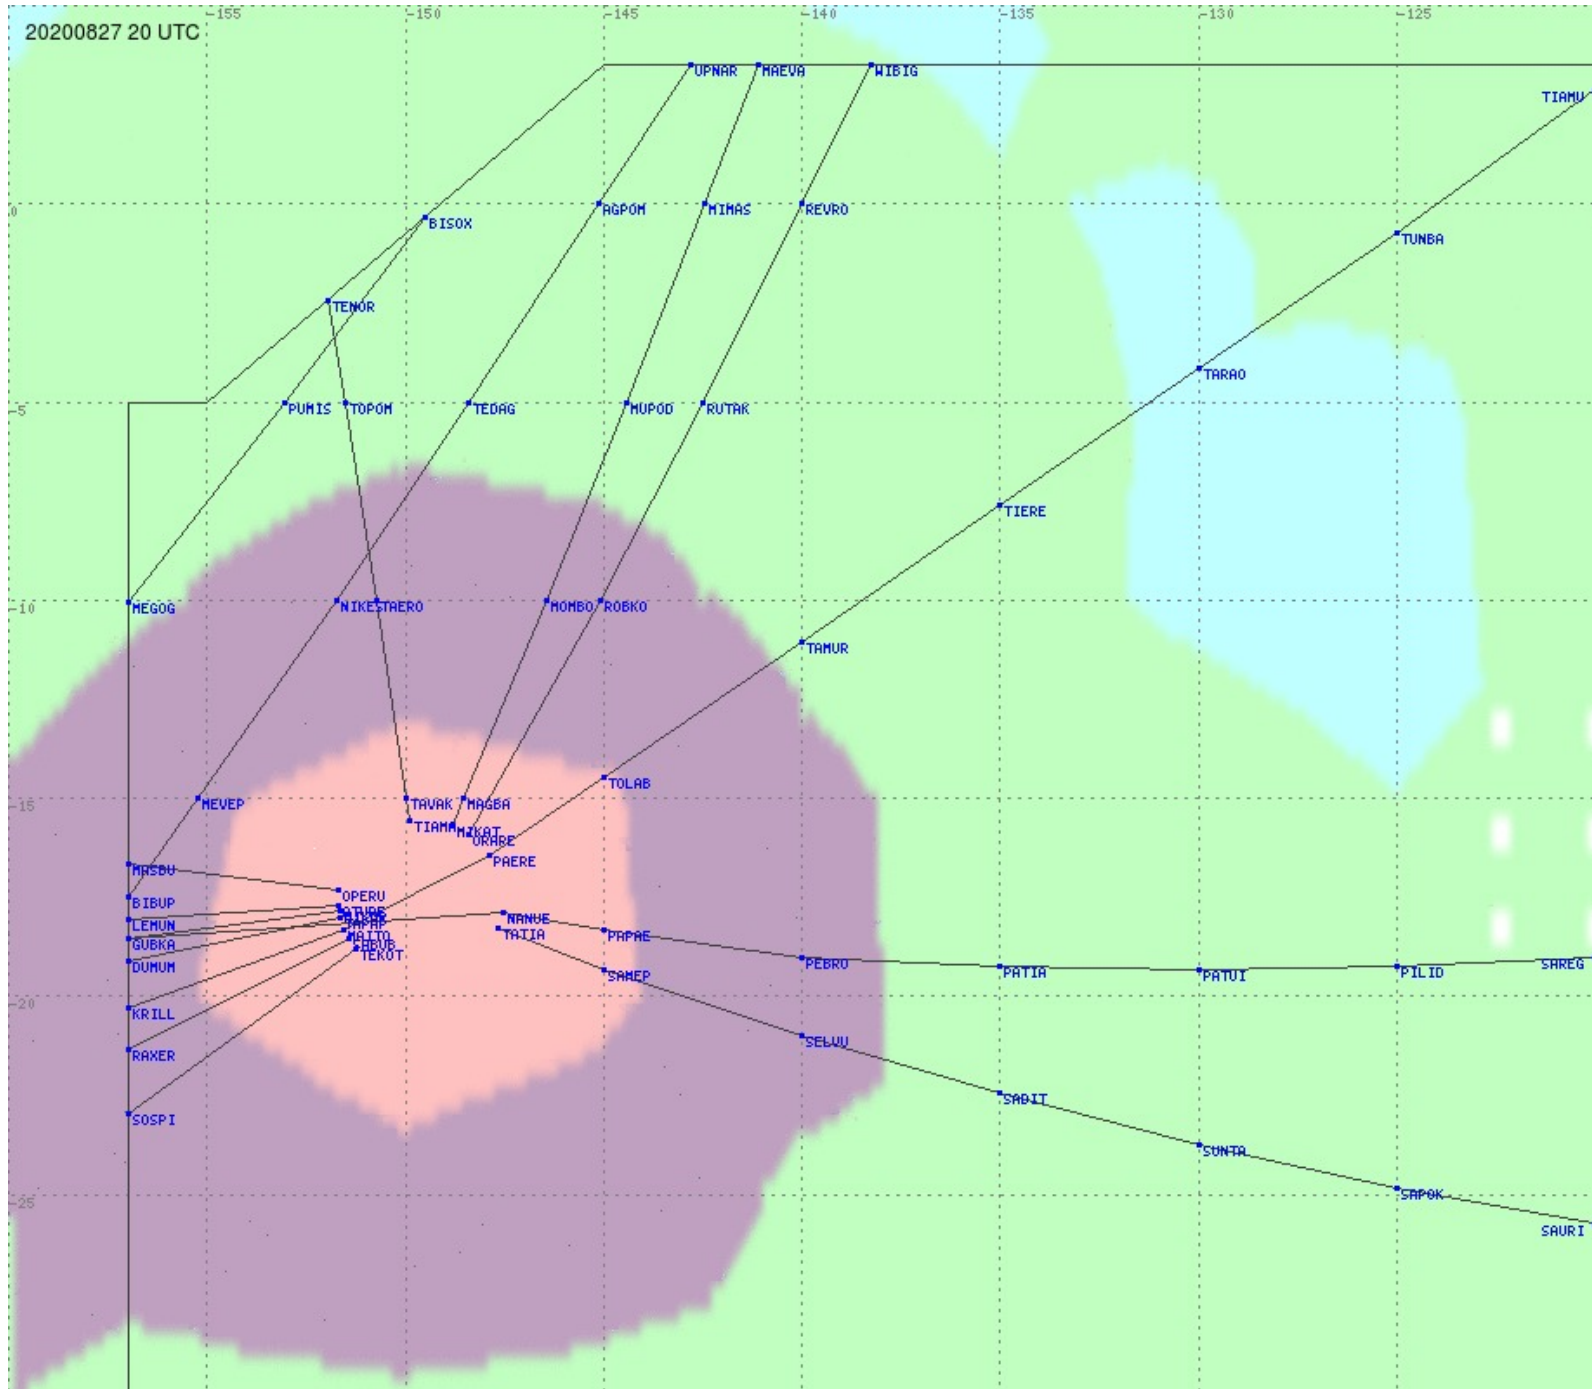

Tahiti FIR - HF Propag - 20200827

2.8 MHz
3.5 MHz
5.6 MHz
8.9 MHz
13.3 MHz
17.9 MHz
None

Tahiti FIR - HF Propag - 20200827

2.8 MHz 3.5 MHz 5.6 MHz 8.9 MHz 13.3 MHz 17.9 MHz None

Tahiti FIR - HF Propag - 20200827

Tahiti FIR - HF Propag - 20200827

Tahiti FIR - HF Propag - 20200827

Tahiti FIR - HF Propag - 20200827

2.8 MHz 3.5 MHz 5.6 MHz 8.9 MHz 13.3 MHz 17.9 MHz None

Tahiti FIR - HF Propag - 20200827

Tahiti FIR - HF Propag - 20200827

2.8 MHz 3.5 MHz 5.6 MHz 8.9 MHz 13.3 MHz 17.9 MHz None

Tahiti FIR - HF Propag - 20200827

2.8 MHz 3.5 MHz 5.6 MHz 8.9 MHz 13.3 MHz 17.9 MHz None

Tahiti FIR - HF Propag - 20200827

2.8 MHz 3.5 MHz 5.6 MHz 8.9 MHz 13.3 MHz 17.9 MHz None

Tahiti FIR - HF Propag - 20200827

2.8 MHz 3.5 MHz 5.6 MHz 8.9 MHz 13.3 MHz 17.9 MHz None

Tahiti FIR - HF Propag - 20200827

Tahiti FIR - HF Propag - 20200827

2.8 MHz 3.5 MHz 5.6 MHz 8.9 MHz 13.3 MHz 17.9 MHz None