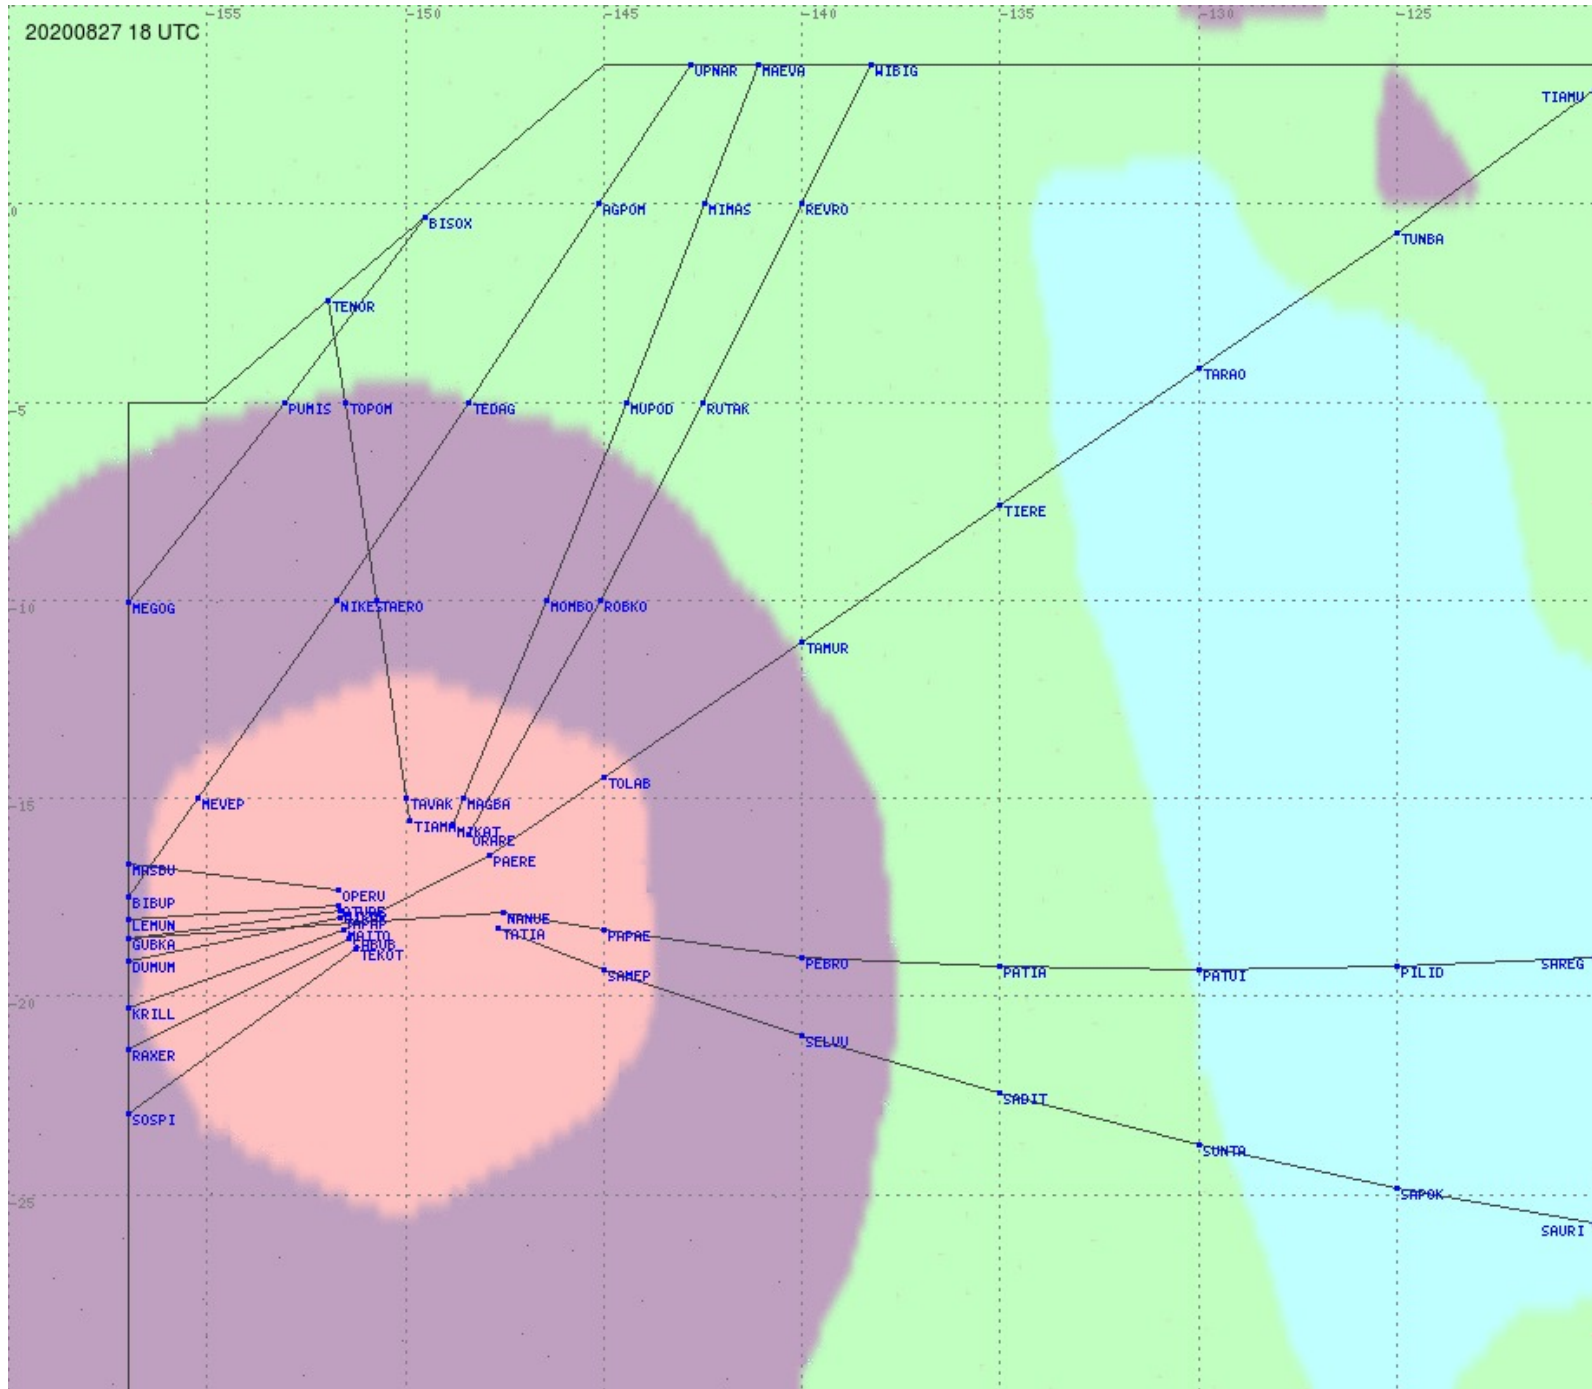

Tahiti FIR - HF Propag - 20200827

Tahiti FIR - HF Propag - 20200827

Tahiti FIR - HF Propag - 20200827

2.8 MHz 3.5 MHz 5.6 MHz 8.9 MHz 13.3 MHz 17.9 MHz None

Tahiti FIR - HF Propag - 20200827

Tahiti FIR - HF Propag - 20200827

Tahiti FIR - HF Propag - 20200827

2.8 MHz 3.5 MHz 5.6 MHz 8.9 MHz 13.3 MHz 17.9 MHz None

Tahiti FIR - HF Propag - 20200827

2.8 MHz 3.5 MHz 5.6 MHz 8.9 MHz 13.3 MHz 17.9 MHz None

Tahiti FIR - HF Propag - 20200827

2.8 MHz 3.5 MHz 5.6 MHz 8.9 MHz 13.3 MHz 17.9 MHz None

Tahiti FIR - HF Propag - 20200827

Tahiti FIR - HF Propag - 20200827

2.8 MHz 3.5 MHz 5.6 MHz 8.9 MHz 13.3 MHz 17.9 MHz None

Tahiti FIR - HF Propag - 20200827

2.8 MHz 3.5 MHz 5.6 MHz 8.9 MHz 13.3 MHz 17.9 MHz None

Tahiti FIR - HF Propag - 20200827

2.8 MHz 3.5 MHz 5.6 MHz 8.9 MHz 13.3 MHz 17.9 MHz None

Tahiti FIR - HF Propag - 20200827

2.8 MHz 3.5 MHz 5.6 MHz 8.9 MHz 13.3 MHz 17.9 MHz None