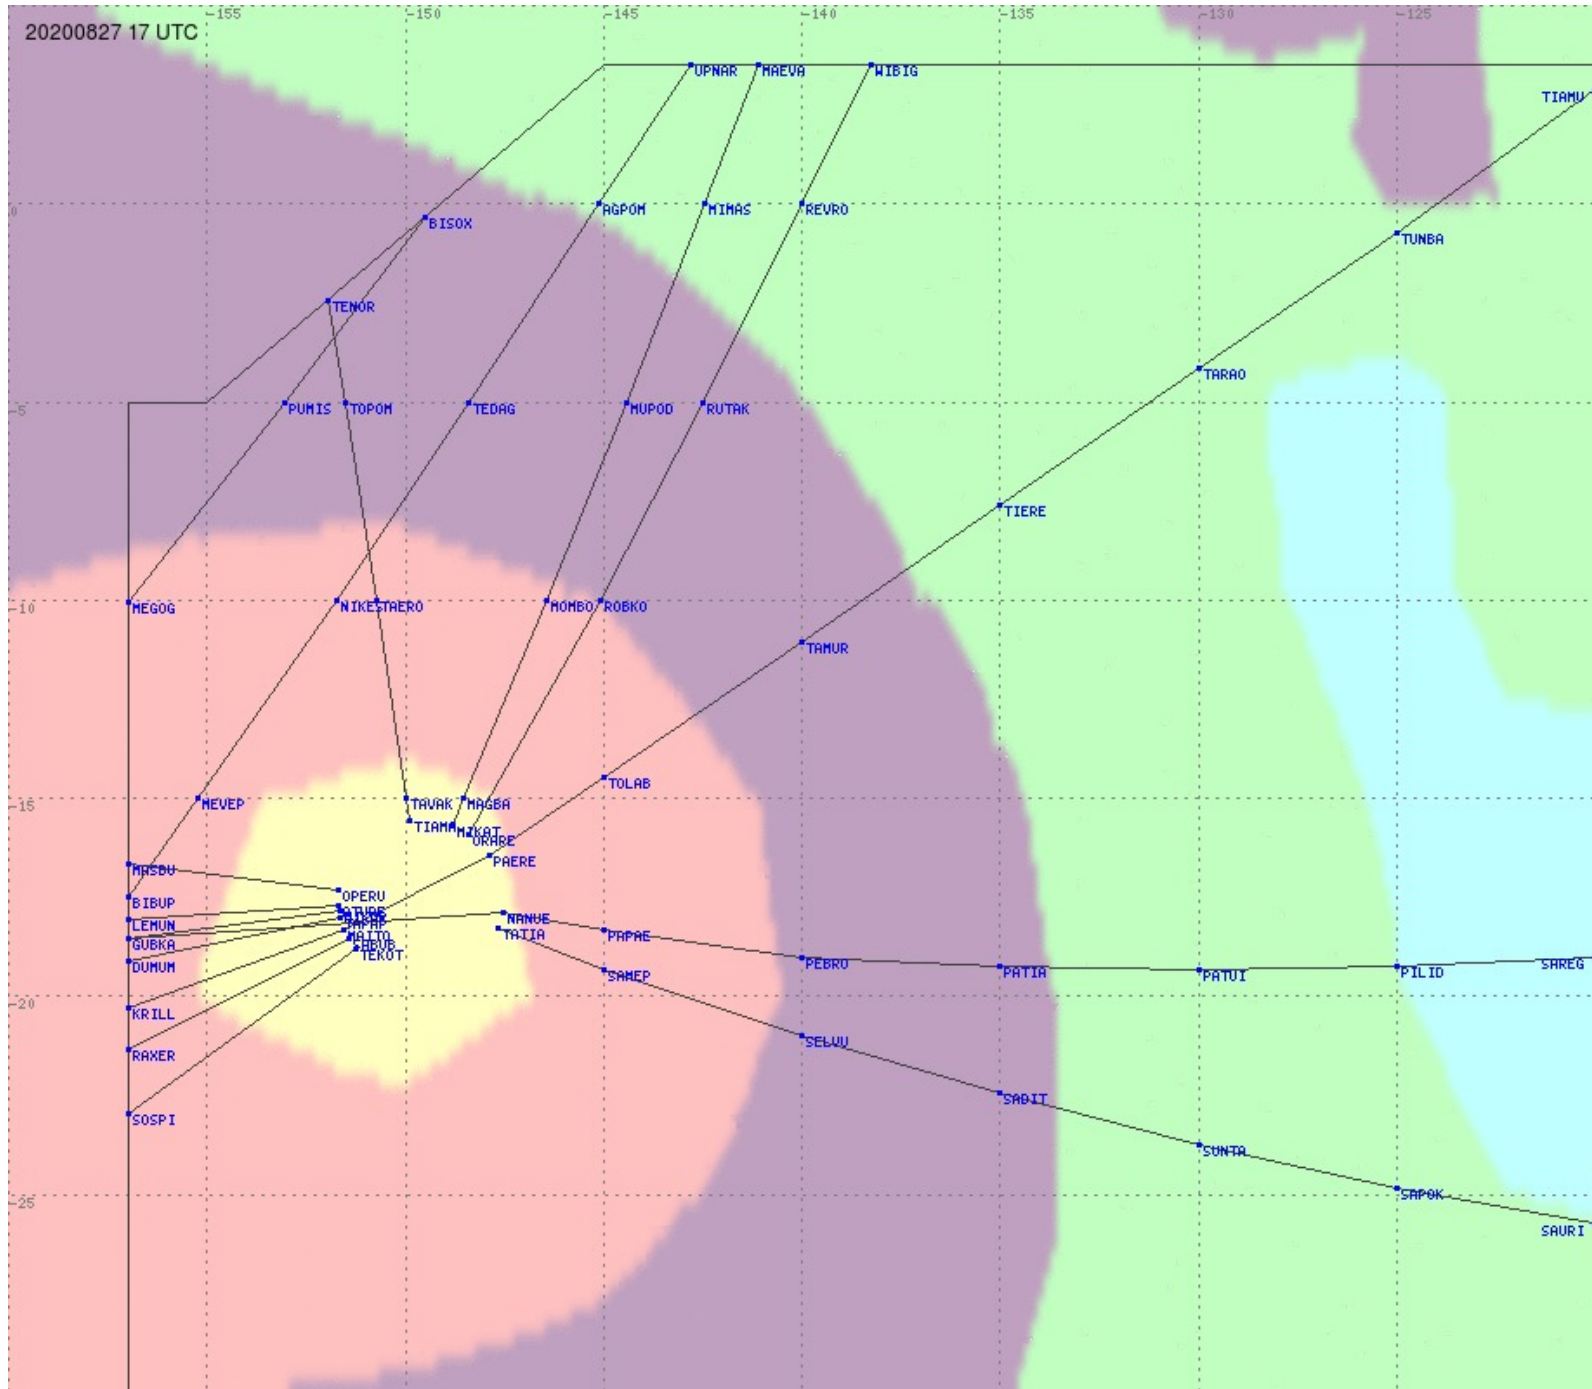

Tahiti FIR - HF Propag - 20200827

Tahiti FIR - HF Propag - 20200827

Tahiti FIR - HF Propag - 20200827

2.8 MHz 3.5 MHz 5.6 MHz 8.9 MHz 13.3 MHz 17.9 MHz None

Tahiti FIR - HF Propag - 20200827

Tahiti FIR - HF Propag - 20200827

Tahiti FIR - HF Propag - 20200827

2.8 MHz 3.5 MHz 5.6 MHz 8.9 MHz 13.3 MHz 17.9 MHz None

Tahiti FIR - HF Propag - 20200827

2.8 MHz 3.5 MHz 5.6 MHz 8.9 MHz 13.3 MHz 17.9 MHz None

Tahiti FIR - HF Propag - 20200827

2.8 MHz 3.5 MHz 5.6 MHz 8.9 MHz 13.3 MHz 17.9 MHz None

Tahiti FIR - HF Propag - 20200827

Tahiti FIR - HF Propag - 20200827

2.8 MHz 3.5 MHz 5.6 MHz 8.9 MHz 13.3 MHz 17.9 MHz None

Tahiti FIR - HF Propag - 20200827

2.8 MHz 3.5 MHz 5.6 MHz 8.9 MHz 13.3 MHz 17.9 MHz None

Tahiti FIR - HF Propag - 20200827

2.8 MHz 3.5 MHz 5.6 MHz 8.9 MHz 13.3 MHz 17.9 MHz None

Tahiti FIR - HF Propag - 20200827

2.8 MHz 3.5 MHz 5.6 MHz 8.9 MHz 13.3 MHz 17.9 MHz None