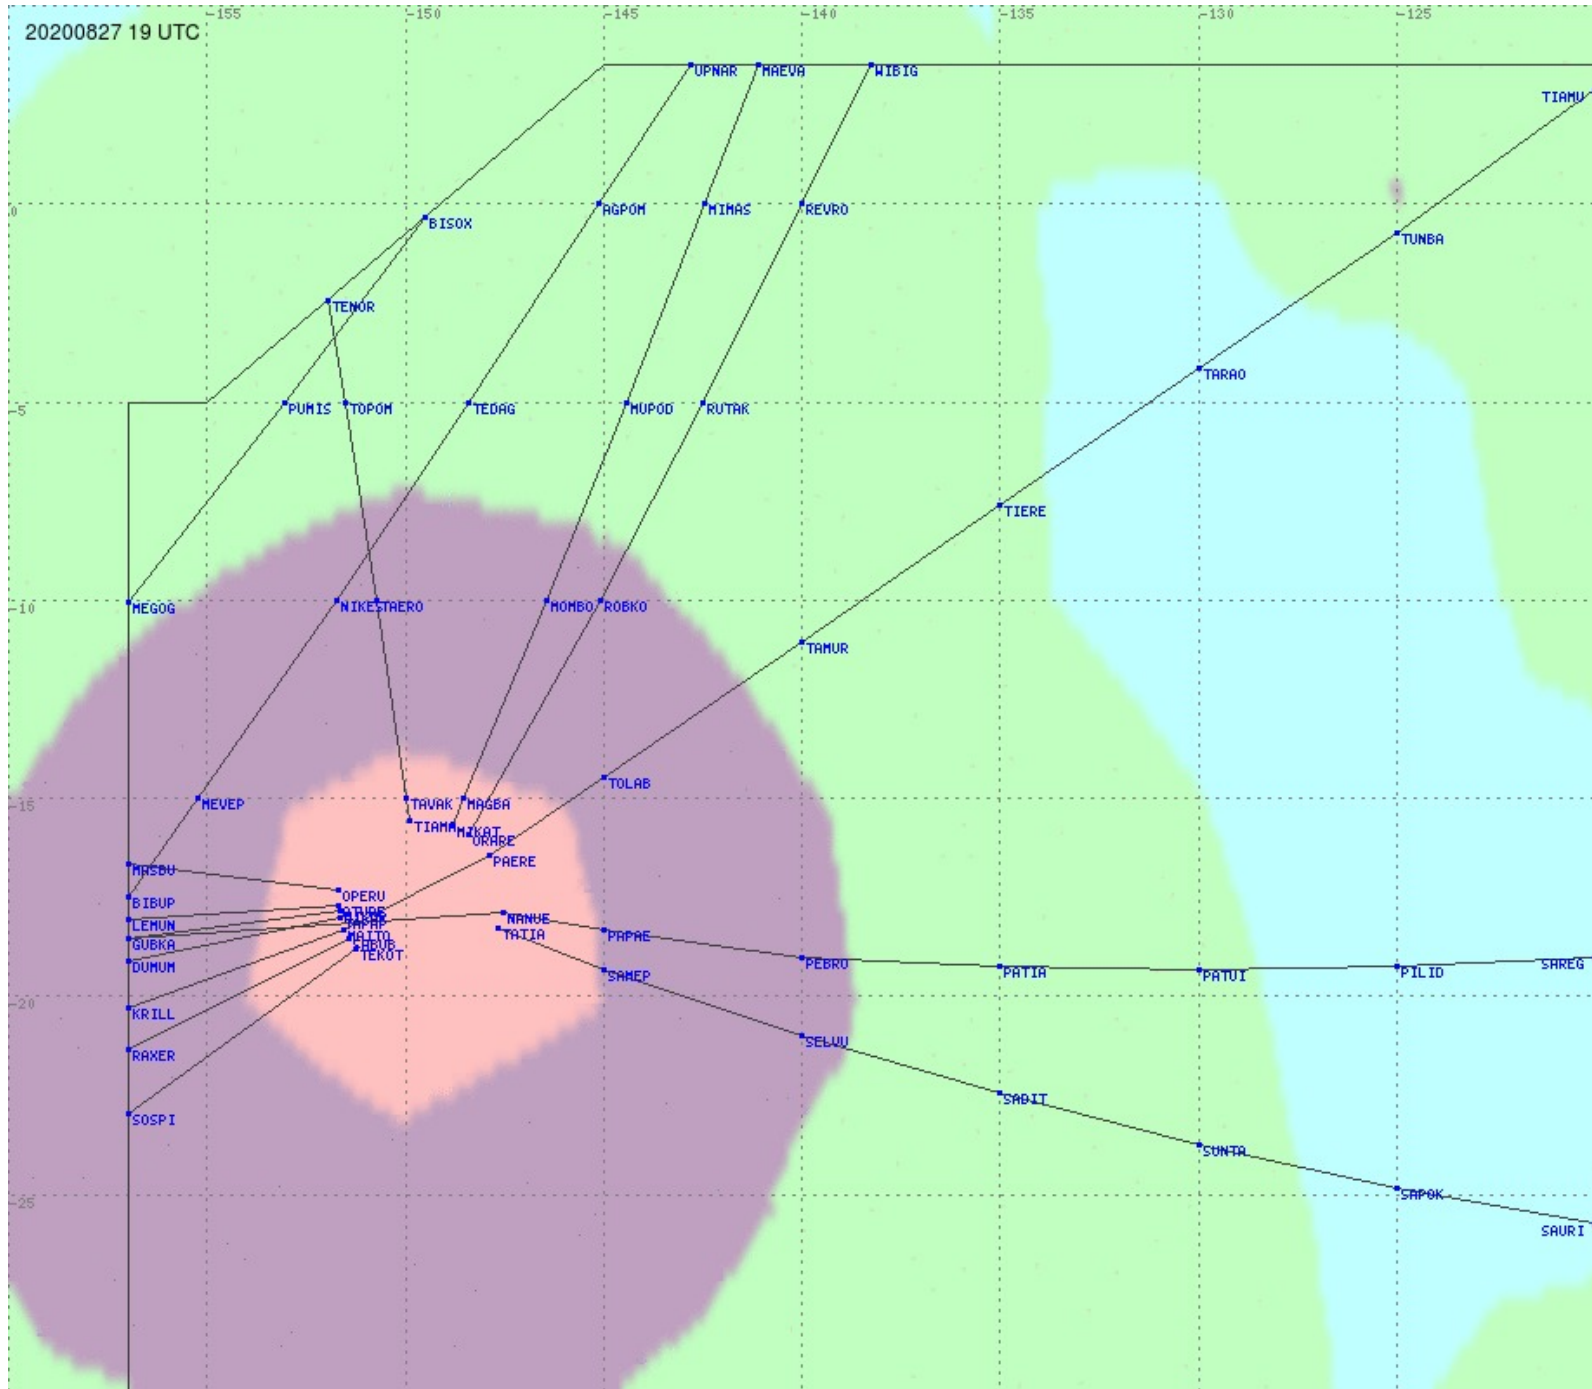

Tahiti FIR - HF Propag - 20200827

2.8 MHz
3.5 MHz
5.6 MHz
8.9 MHz
13.3 MHz
17.9 MHz
None

Tahiti FIR - HF Propag - 20200827

2.8 MHz 3.5 MHz 5.6 MHz 8.9 MHz 13.3 MHz 17.9 MHz None

Tahiti FIR - HF Propag - 20200827

2.8 MHz 3.5 MHz 5.6 MHz 8.9 MHz 13.3 MHz 17.9 MHz None

Tahiti FIR - HF Propag - 20200827

Tahiti FIR - HF Propag - 20200827

2.8 MHz 3.5 MHz 5.6 MHz 8.9 MHz 13.3 MHz 17.9 MHz None

Tahiti FIR - HF Propag - 20200827

2.8 MHz 3.5 MHz 5.6 MHz 8.9 MHz 13.3 MHz 17.9 MHz None

Tahiti FIR - HF Propag - 20200827

2.8 MHz 3.5 MHz 5.6 MHz 8.9 MHz 13.3 MHz 17.9 MHz None

Tahiti FIR - HF Propag - 20200827

2.8 MHz 3.5 MHz 5.6 MHz 8.9 MHz 13.3 MHz 17.9 MHz None