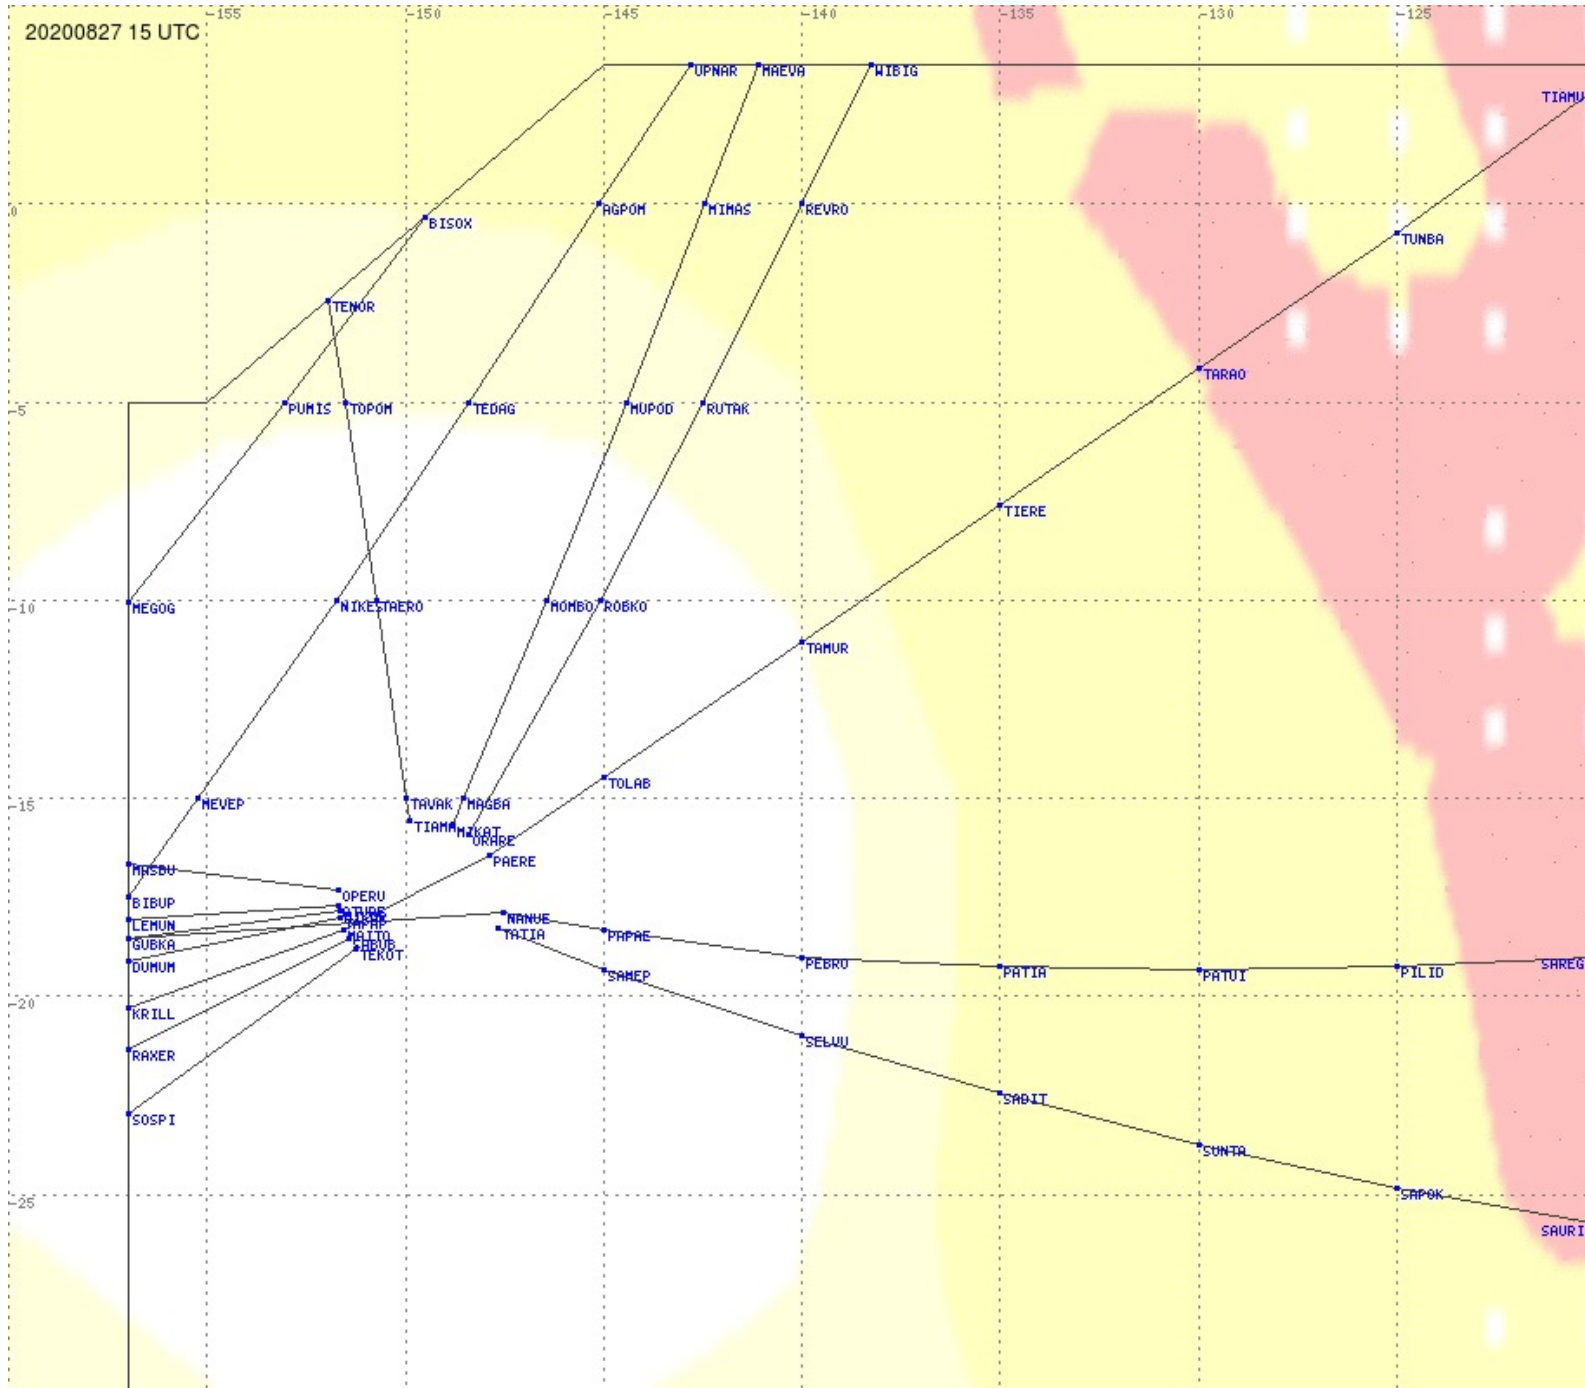

2.8 MHz 3.5 MHz 5.6 MHz 8.9 MHz 13.3 MHz 17.9 MHz None

Tahiti FIR - HF Propag - 20200827

Tahiti FIR - HF Propag - 20200827

Tahiti FIR - HF Propag - 20200827

Tahiti FIR - HF Propag - 20200827

Tahiti FIR - HF Propag - 20200827

Tahiti FIR - HF Propag - 20200827

2.8 MHz 3.5 MHz 5.6 MHz 8.9 MHz 13.3 MHz 17.9 MHz None

Tahiti FIR - HF Propag - 20200827

2.8 MHz 3.5 MHz 5.6 MHz 8.9 MHz 13.3 MHz 17.9 MHz None

Tahiti FIR - HF Propag - 20200827

2.8 MHz 3.5 MHz 5.6 MHz 8.9 MHz 13.3 MHz 17.9 MHz None

Tahiti FIR - HF Propag - 20200827

Tahiti FIR - HF Propag - 20200827

2.8 MHz 3.5 MHz 5.6 MHz 8.9 MHz 13.3 MHz 17.9 MHz None

Tahiti FIR - HF Propag - 20200827

2.8 MHz 3.5 MHz 5.6 MHz 8.9 MHz 13.3 MHz 17.9 MHz None

Tahiti FIR - HF Propag - 20200827

2.8 MHz 3.5 MHz 5.6 MHz 8.9 MHz 13.3 MHz 17.9 MHz None

Tahiti FIR - HF Propag - 20200827

2.8 MHz 3.5 MHz 5.6 MHz 8.9 MHz 13.3 MHz 17.9 MHz None