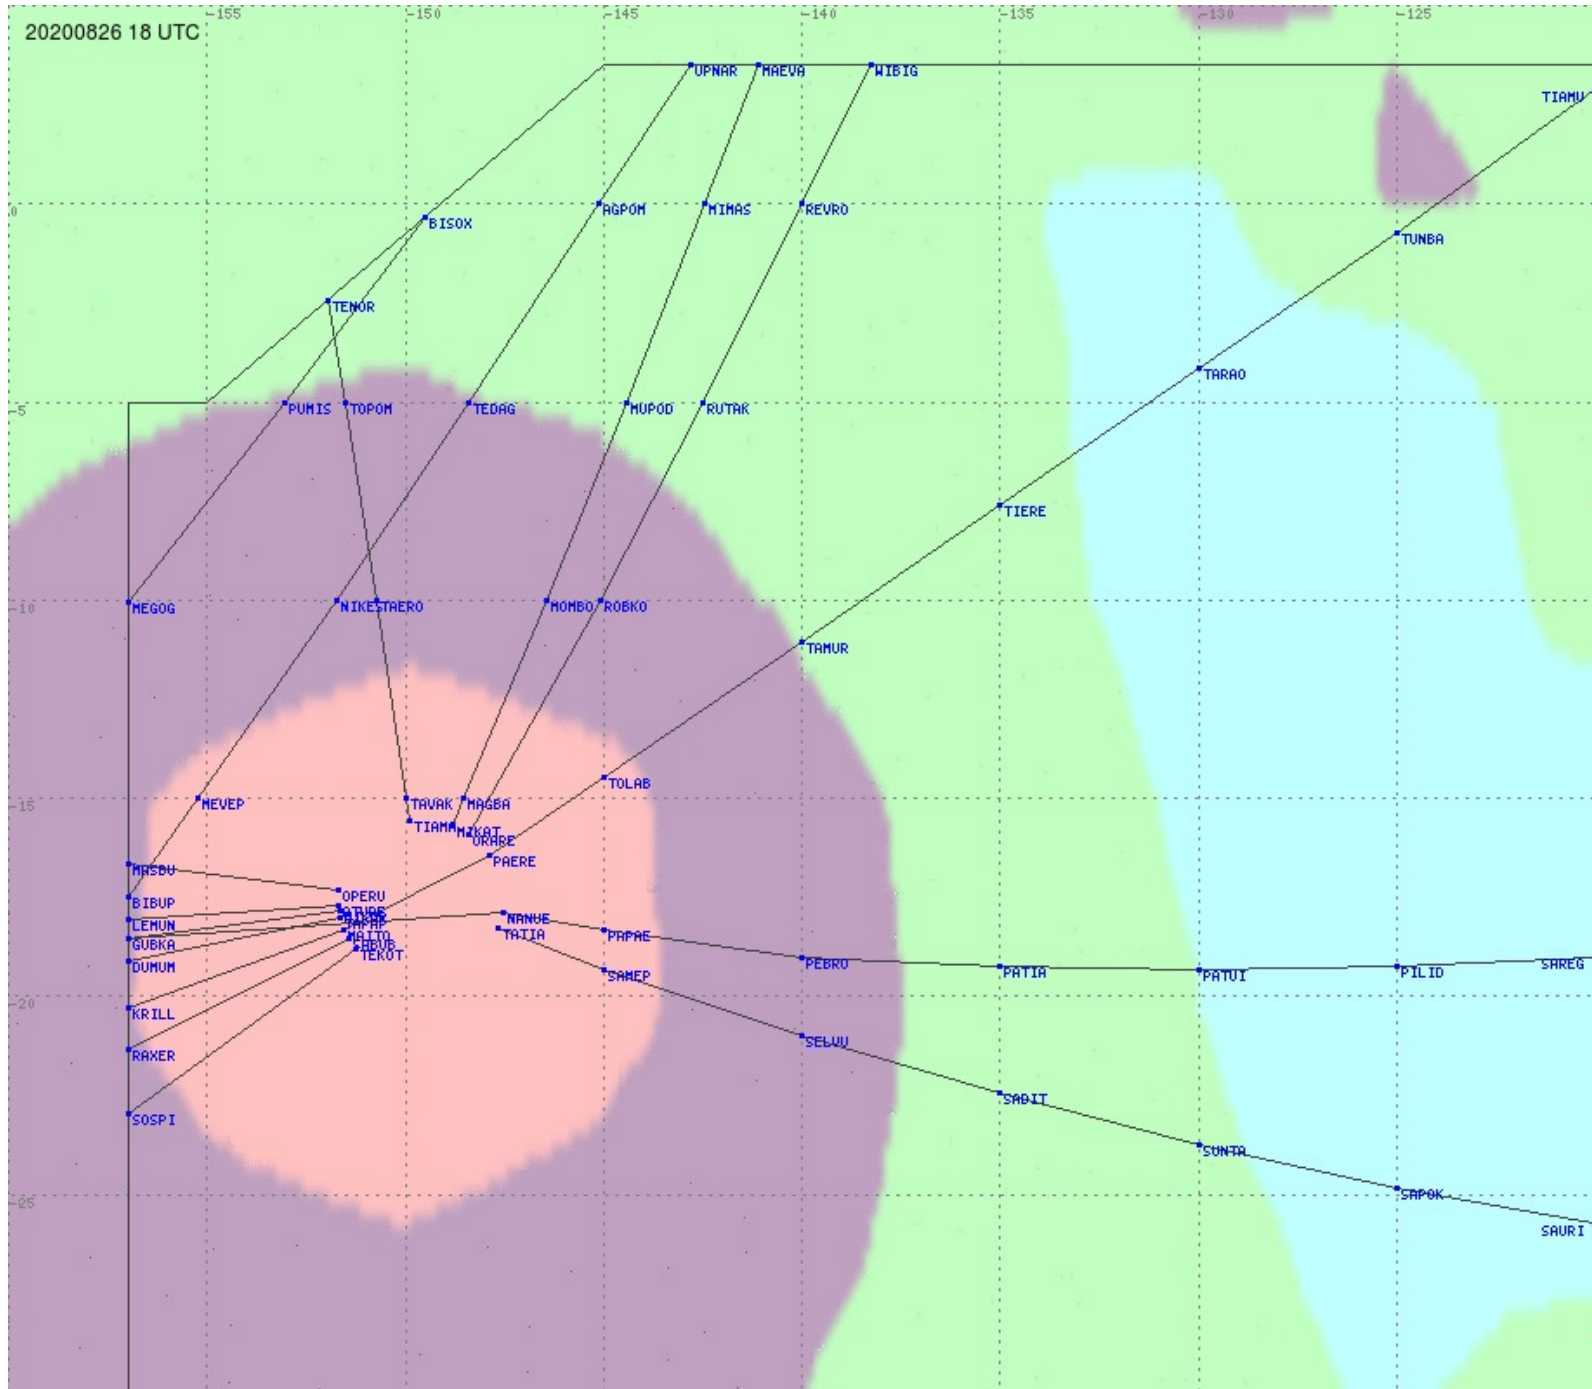

Tahiti FIR - HF Propag - 20200826

2.8 MHz
3.5 MHz
5.6 MHz
8.9 MHz
13.3 MHz
17.9 MHz
None

Tahiti FIR - HF Propag - 20200826

2.8 MHz 3.5 MHz 5.6 MHz 8.9 MHz 13.3 MHz 17.9 MHz None

Tahiti FIR - HF Propag - 20200826

Tahiti FIR - HF Propag - 20200826

Tahiti FIR - HF Propag - 20200826

2.8 MHz 3.5 MHz 5.6 MHz 8.9 MHz 13.3 MHz 17.9 MHz None

Tahiti FIR - HF Propag - 20200826

2.8 MHz 3.5 MHz 5.6 MHz 8.9 MHz 13.3 MHz 17.9 MHz None