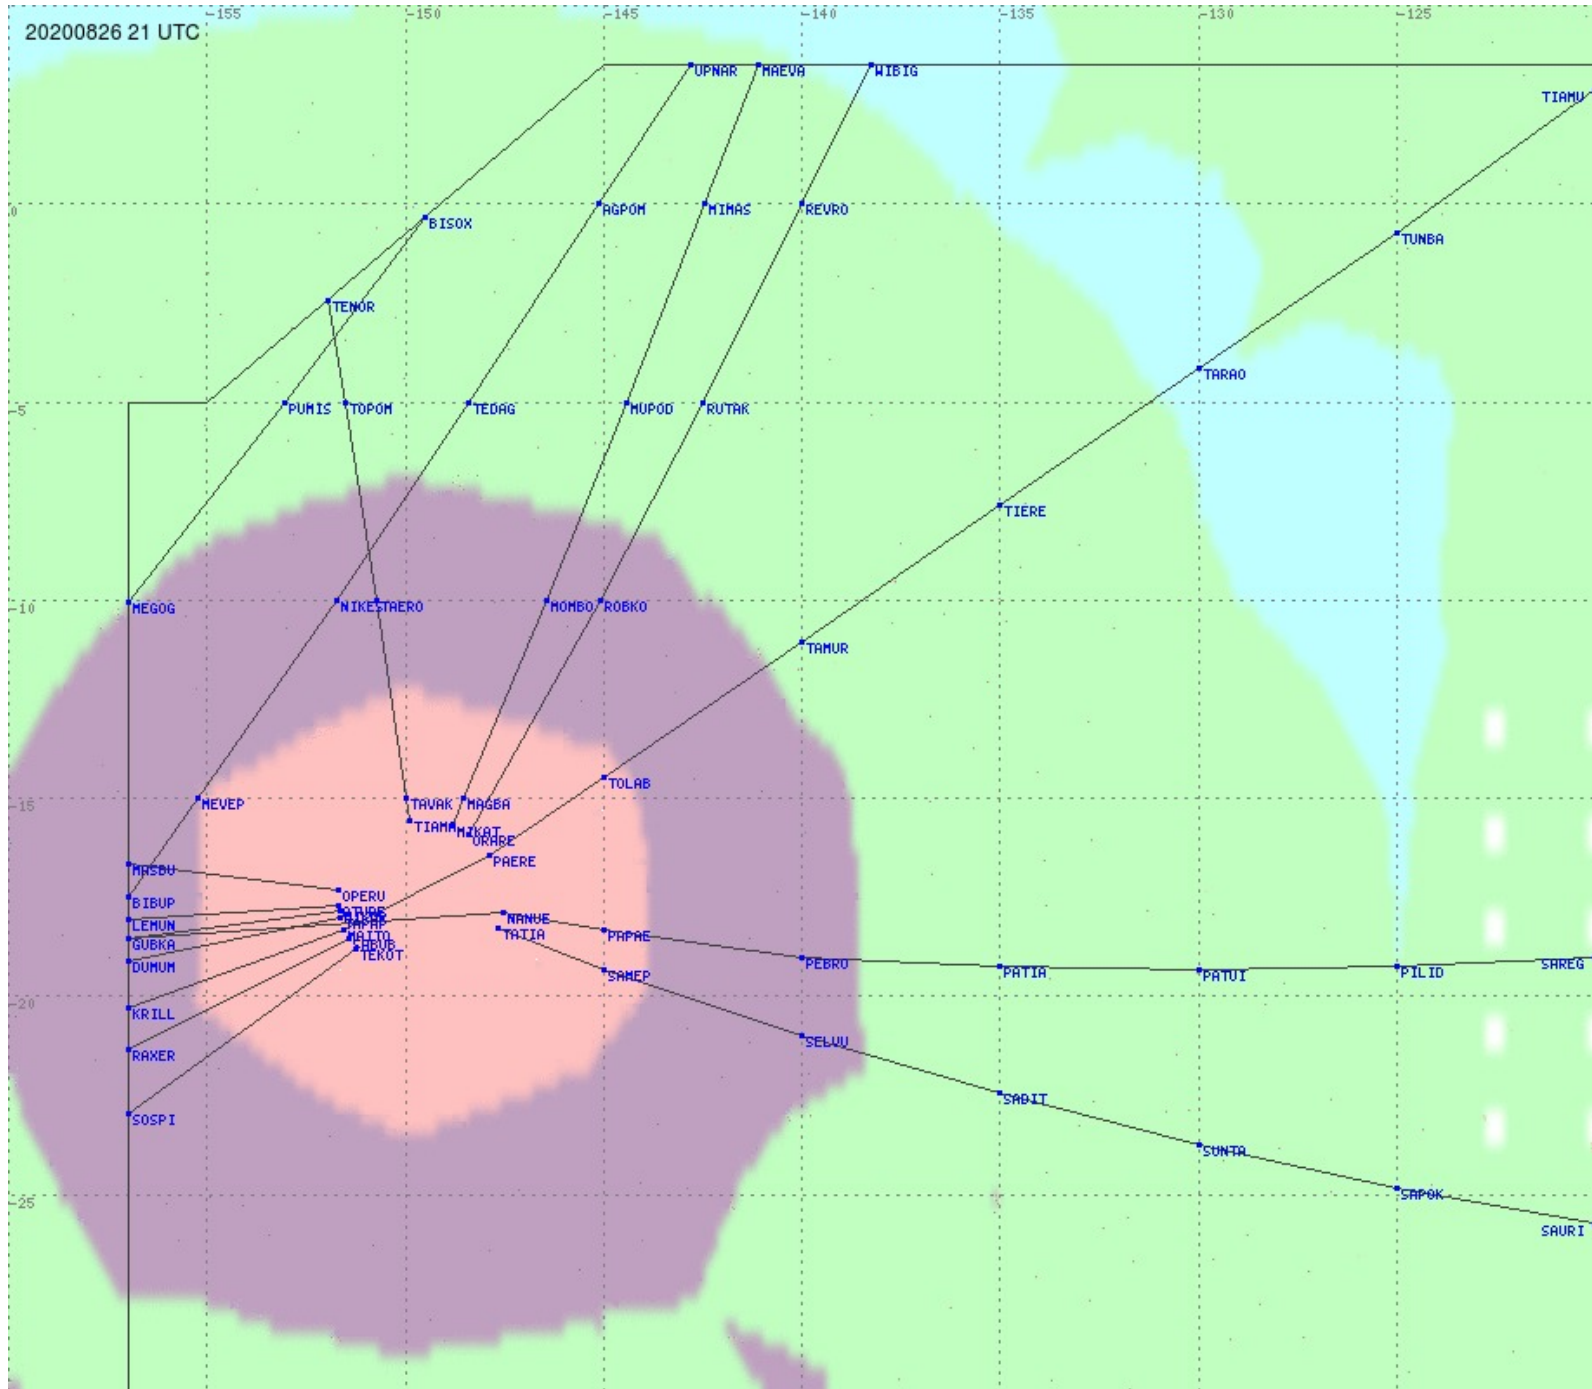

Tahiti FIR - HF Propag - 20200826

2.8 MHz
3.5 MHz
5.6 MHz
8.9 MHz
13.3 MHz
17.9 MHz
None

Tahiti FIR - HF Propag - 20200826

2.8 MHz 3.5 MHz 5.6 MHz 8.9 MHz 13.3 MHz 17.9 MHz None

Tahiti FIR - HF Propag - 20200826

Tahiti FIR - HF Propag - 20200826

Tahiti FIR - HF Propag - 20200826

2.8 MHz 3.5 MHz 5.6 MHz 8.9 MHz 13.3 MHz 17.9 MHz None

Tahiti FIR - HF Propag - 20200826

Tahiti FIR - HF Propag - 20200826

Tahiti FIR - HF Propag - 20200826

2.8 MHz 3.5 MHz 5.6 MHz 8.9 MHz 13.3 MHz 17.9 MHz None

Tahiti FIR - HF Propag - 20200826

2.8 MHz 3.5 MHz 5.6 MHz 8.9 MHz 13.3 MHz 17.9 MHz None

Tahiti FIR - HF Propag - 20200826

2.8 MHz 3.5 MHz 5.6 MHz 8.9 MHz 13.3 MHz 17.9 MHz None