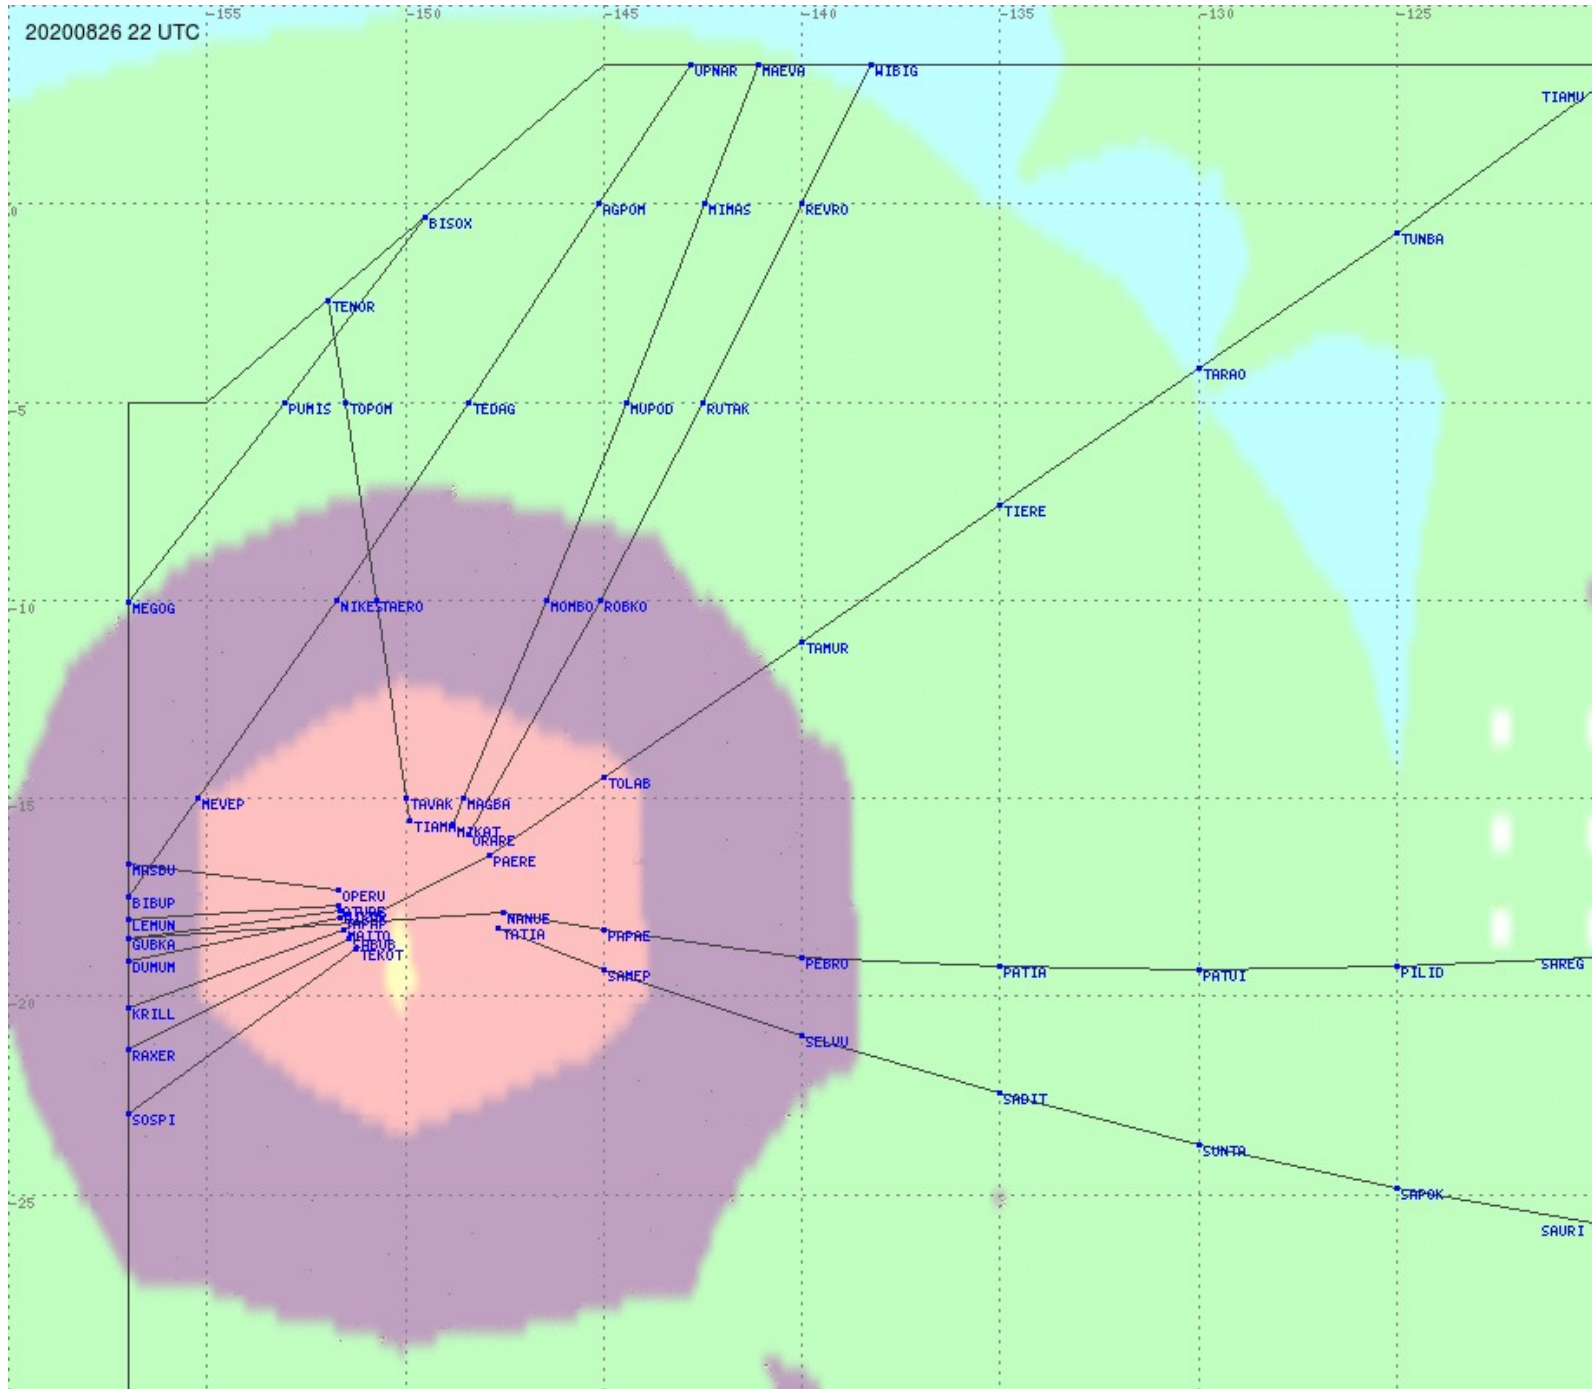

Tahiti FIR - HF Propag - 20200826

2.8 MHz
3.5 MHz
5.6 MHz
8.9 MHz
13.3 MHz
17.9 MHz
None

Tahiti FIR - HF Propag - 20200826

2.8 MHz 3.5 MHz 5.6 MHz 8.9 MHz 13.3 MHz 17.9 MHz None

Tahiti FIR - HF Propag - 20200826

Tahiti FIR - HF Propag - 20200826

Tahiti FIR - HF Propag - 20200826

2.8 MHz 3.5 MHz 5.6 MHz 8.9 MHz 13.3 MHz 17.9 MHz None

Tahiti FIR - HF Propag - 20200826

Tahiti FIR - HF Propag - 20200826

Tahiti FIR - HF Propag - 20200826

2.8 MHz 3.5 MHz 5.6 MHz 8.9 MHz 13.3 MHz 17.9 MHz None

Tahiti FIR - HF Propag - 20200826

2.8 MHz 3.5 MHz 5.6 MHz 8.9 MHz 13.3 MHz 17.9 MHz None

Tahiti FIR - HF Propag - 20200826

2.8 MHz 3.5 MHz 5.6 MHz 8.9 MHz 13.3 MHz 17.9 MHz None