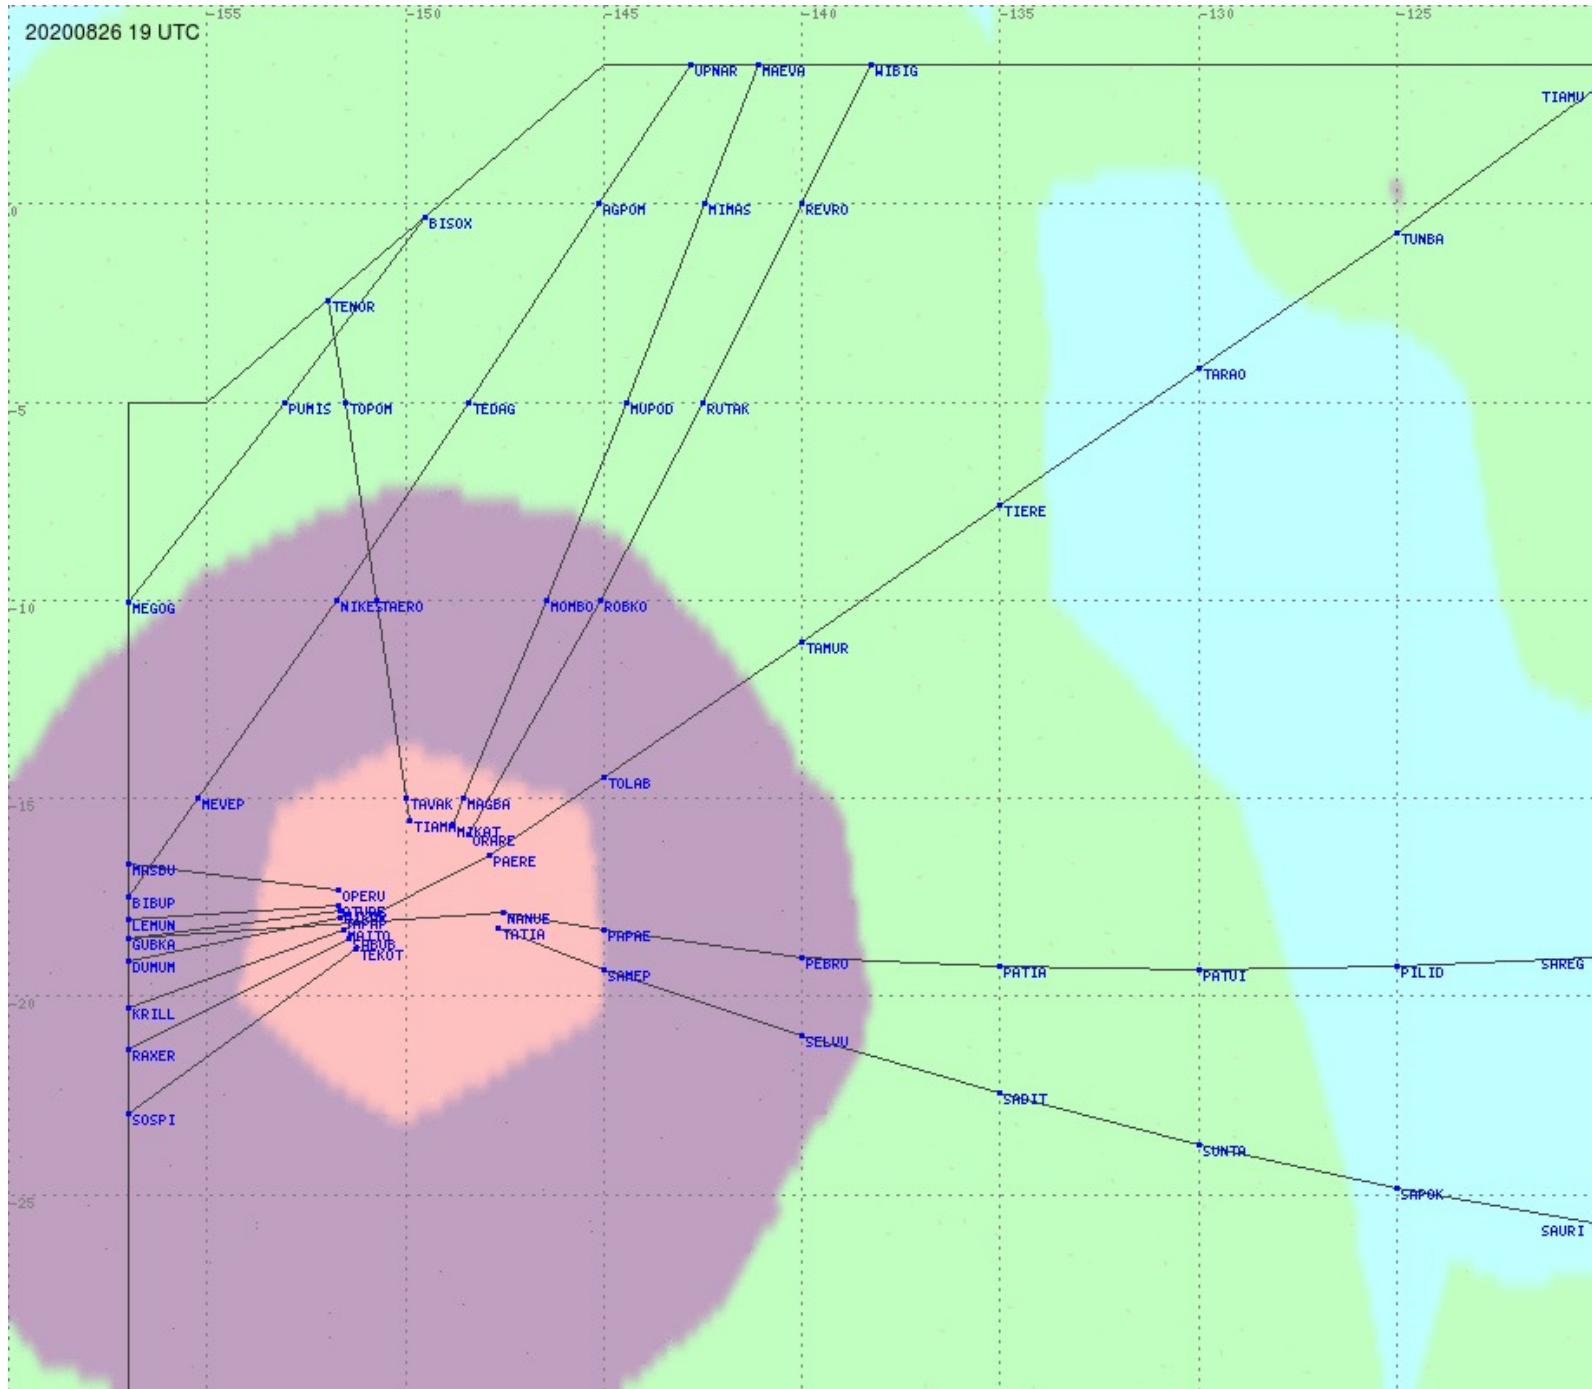

Tahiti FIR - HF Propag - 20200826

2.8 MHz
3.5 MHz
5.6 MHz
8.9 MHz
13.3 MHz
17.9 MHz
None

Tahiti FIR - HF Propag - 20200826

2.8 MHz 3.5 MHz 5.6 MHz 8.9 MHz 13.3 MHz 17.9 MHz None

Tahiti FIR - HF Propag - 20200826

Tahiti FIR - HF Propag - 20200826

Tahiti FIR - HF Propag - 20200826

2.8 MHz 3.5 MHz 5.6 MHz 8.9 MHz 13.3 MHz 17.9 MHz None

Tahiti FIR - HF Propag - 20200826

2.8 MHz 3.5 MHz 5.6 MHz 8.9 MHz 13.3 MHz 17.9 MHz None