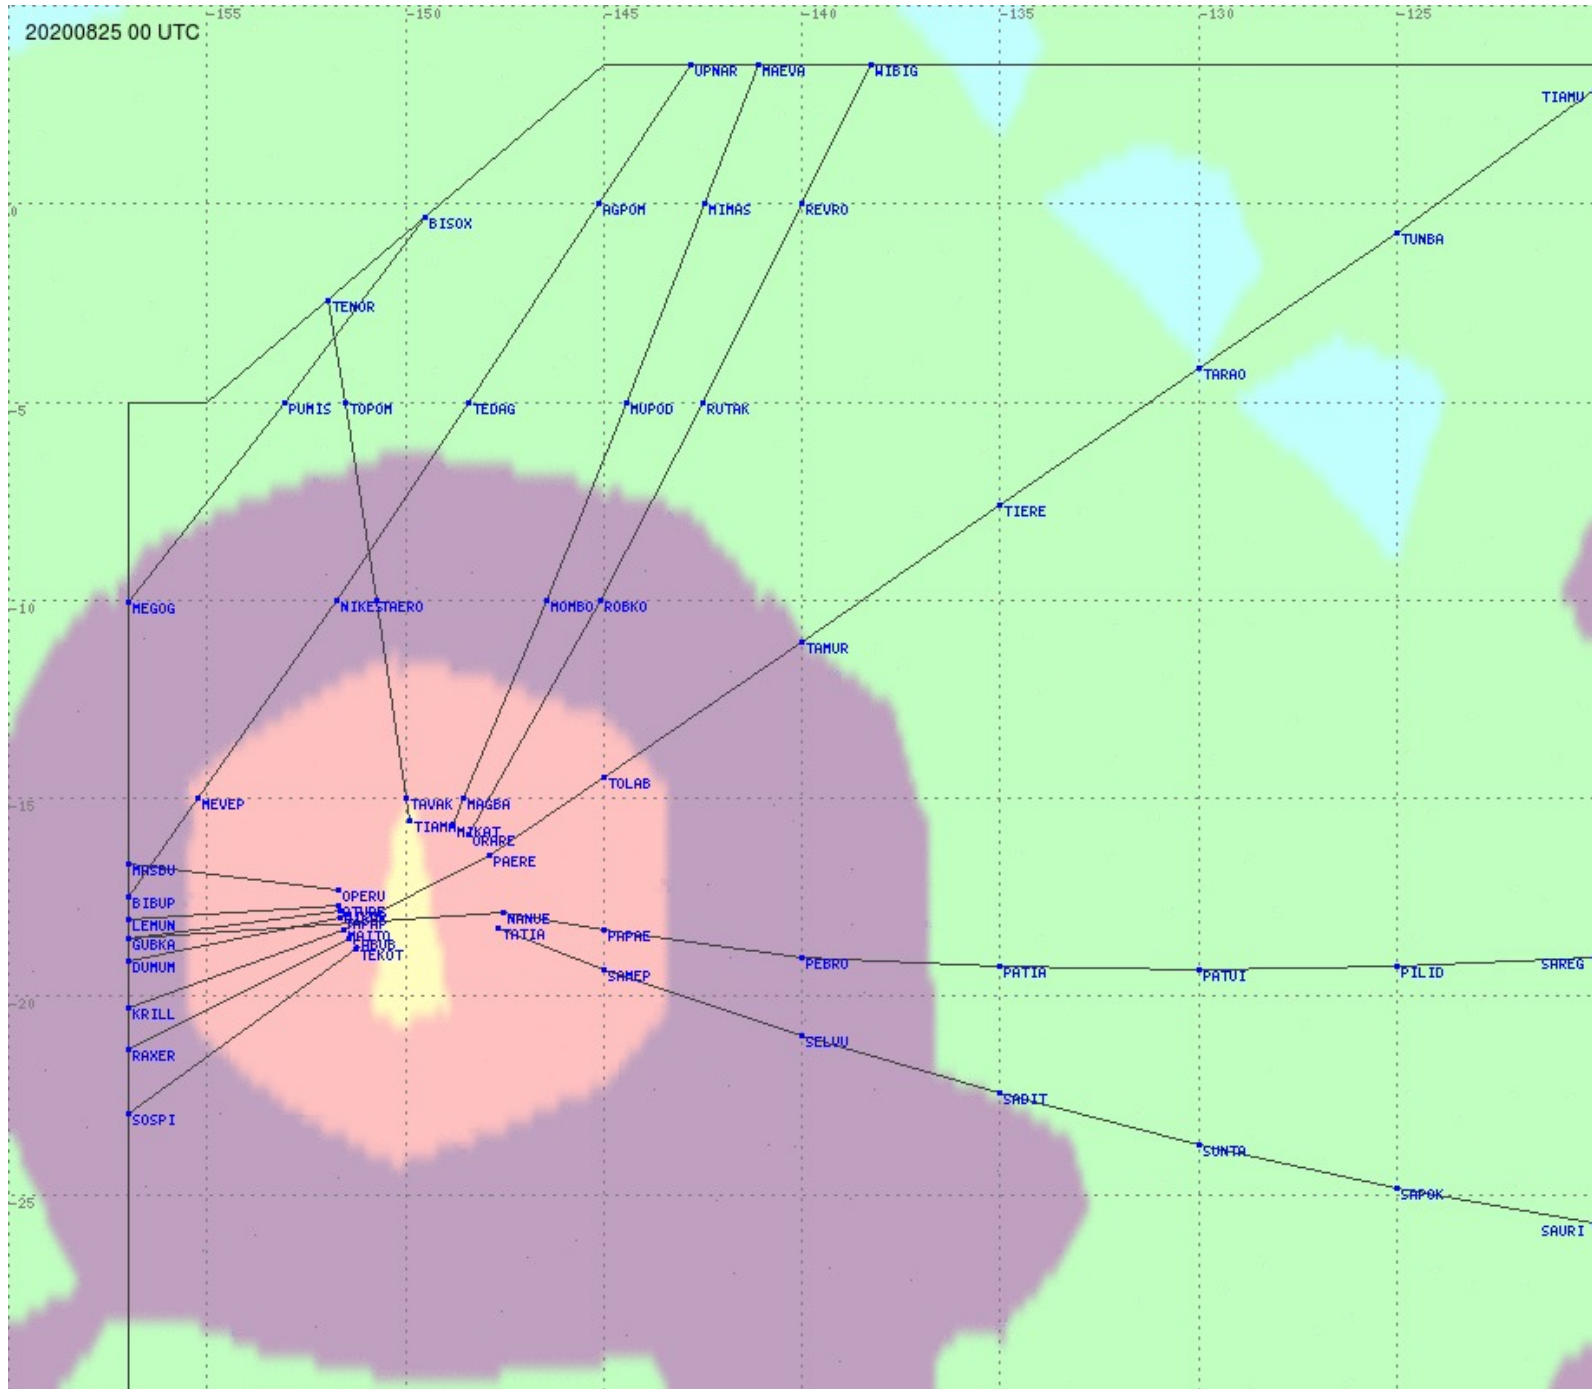

# Tahiti FIR - HF Propag - 20200825

2.8 MHz 3.5 MHz 5.6 MHz 8.9 MHz 13.3 MHz 17.9 MHz None