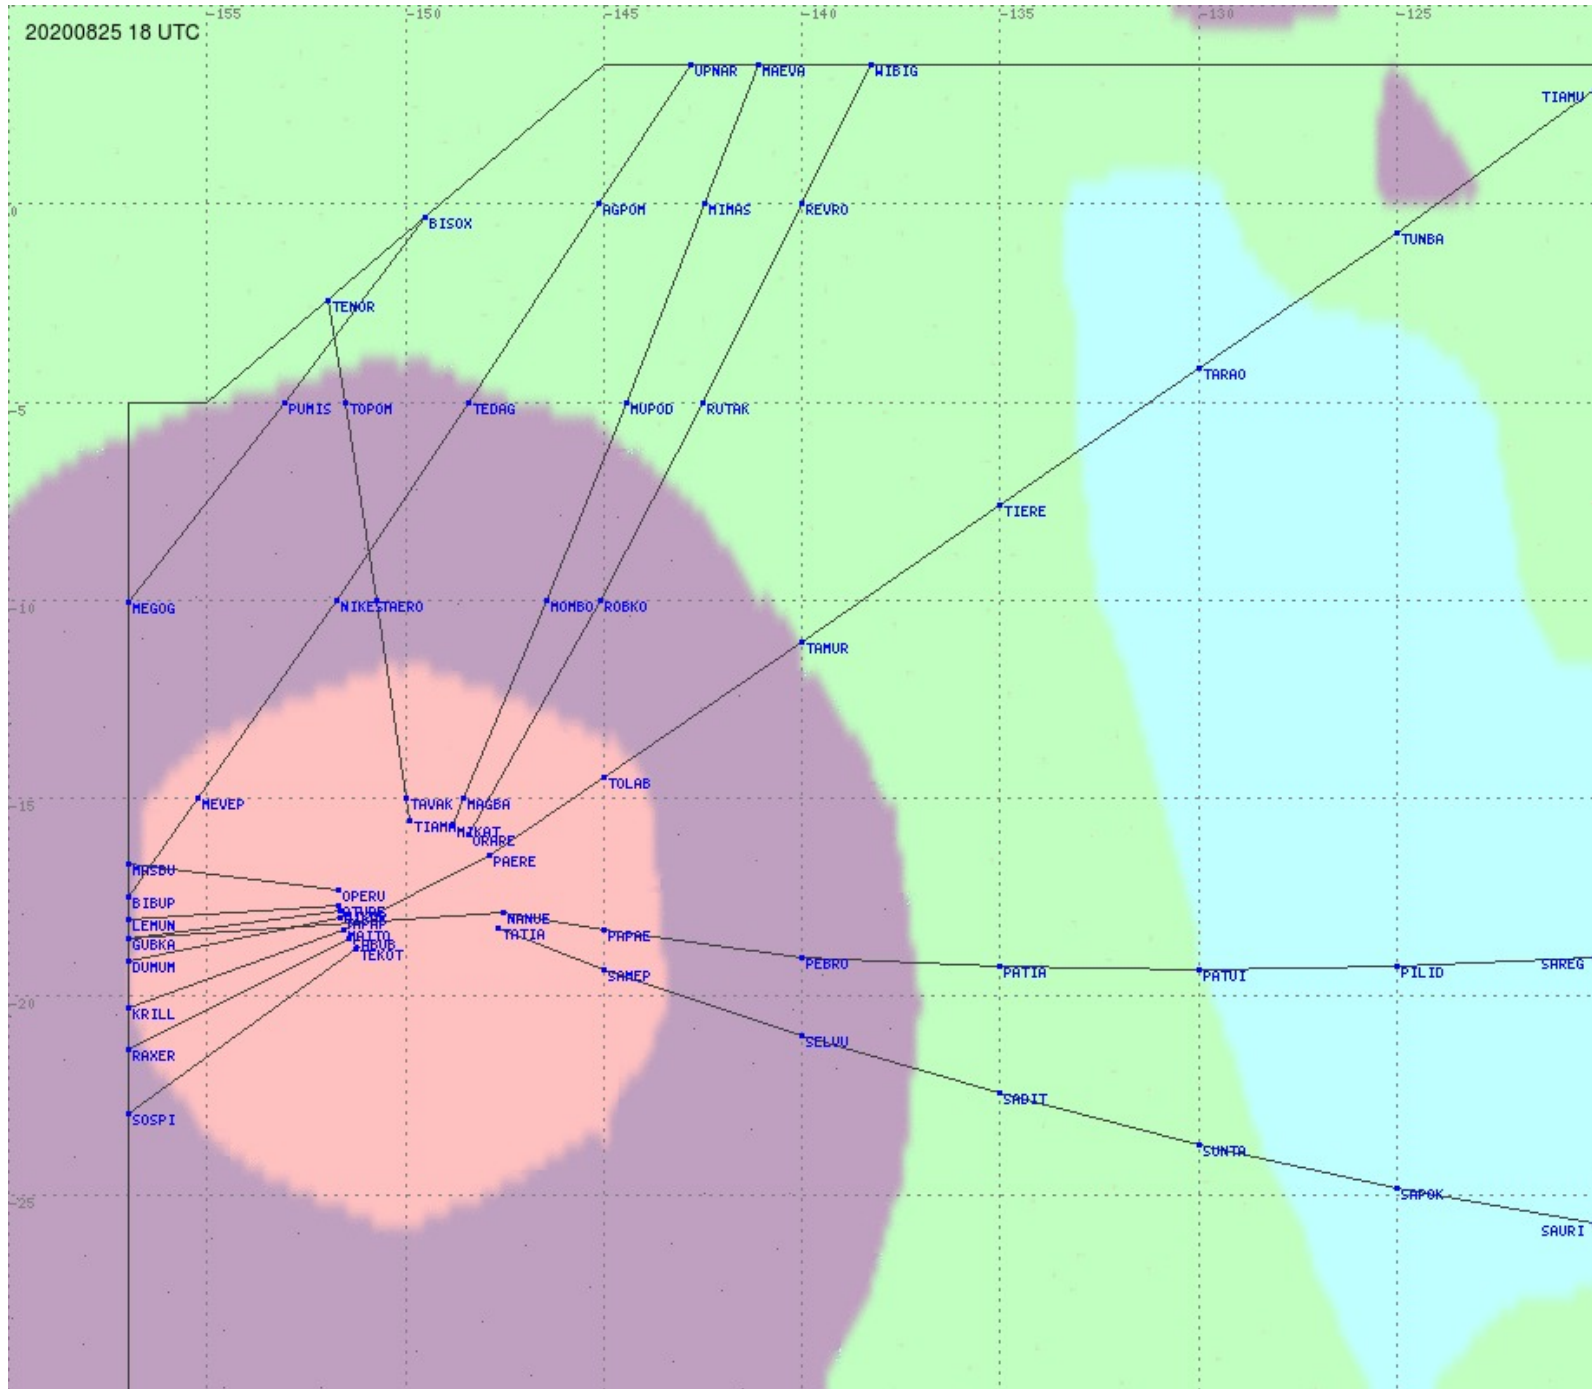

Tahiti FIR - HF Propag - 20200825

2.8 MHz 3.5 MHz 5.6 MHz 8.9 MHz 13.3 MHz 17.9 MHz None