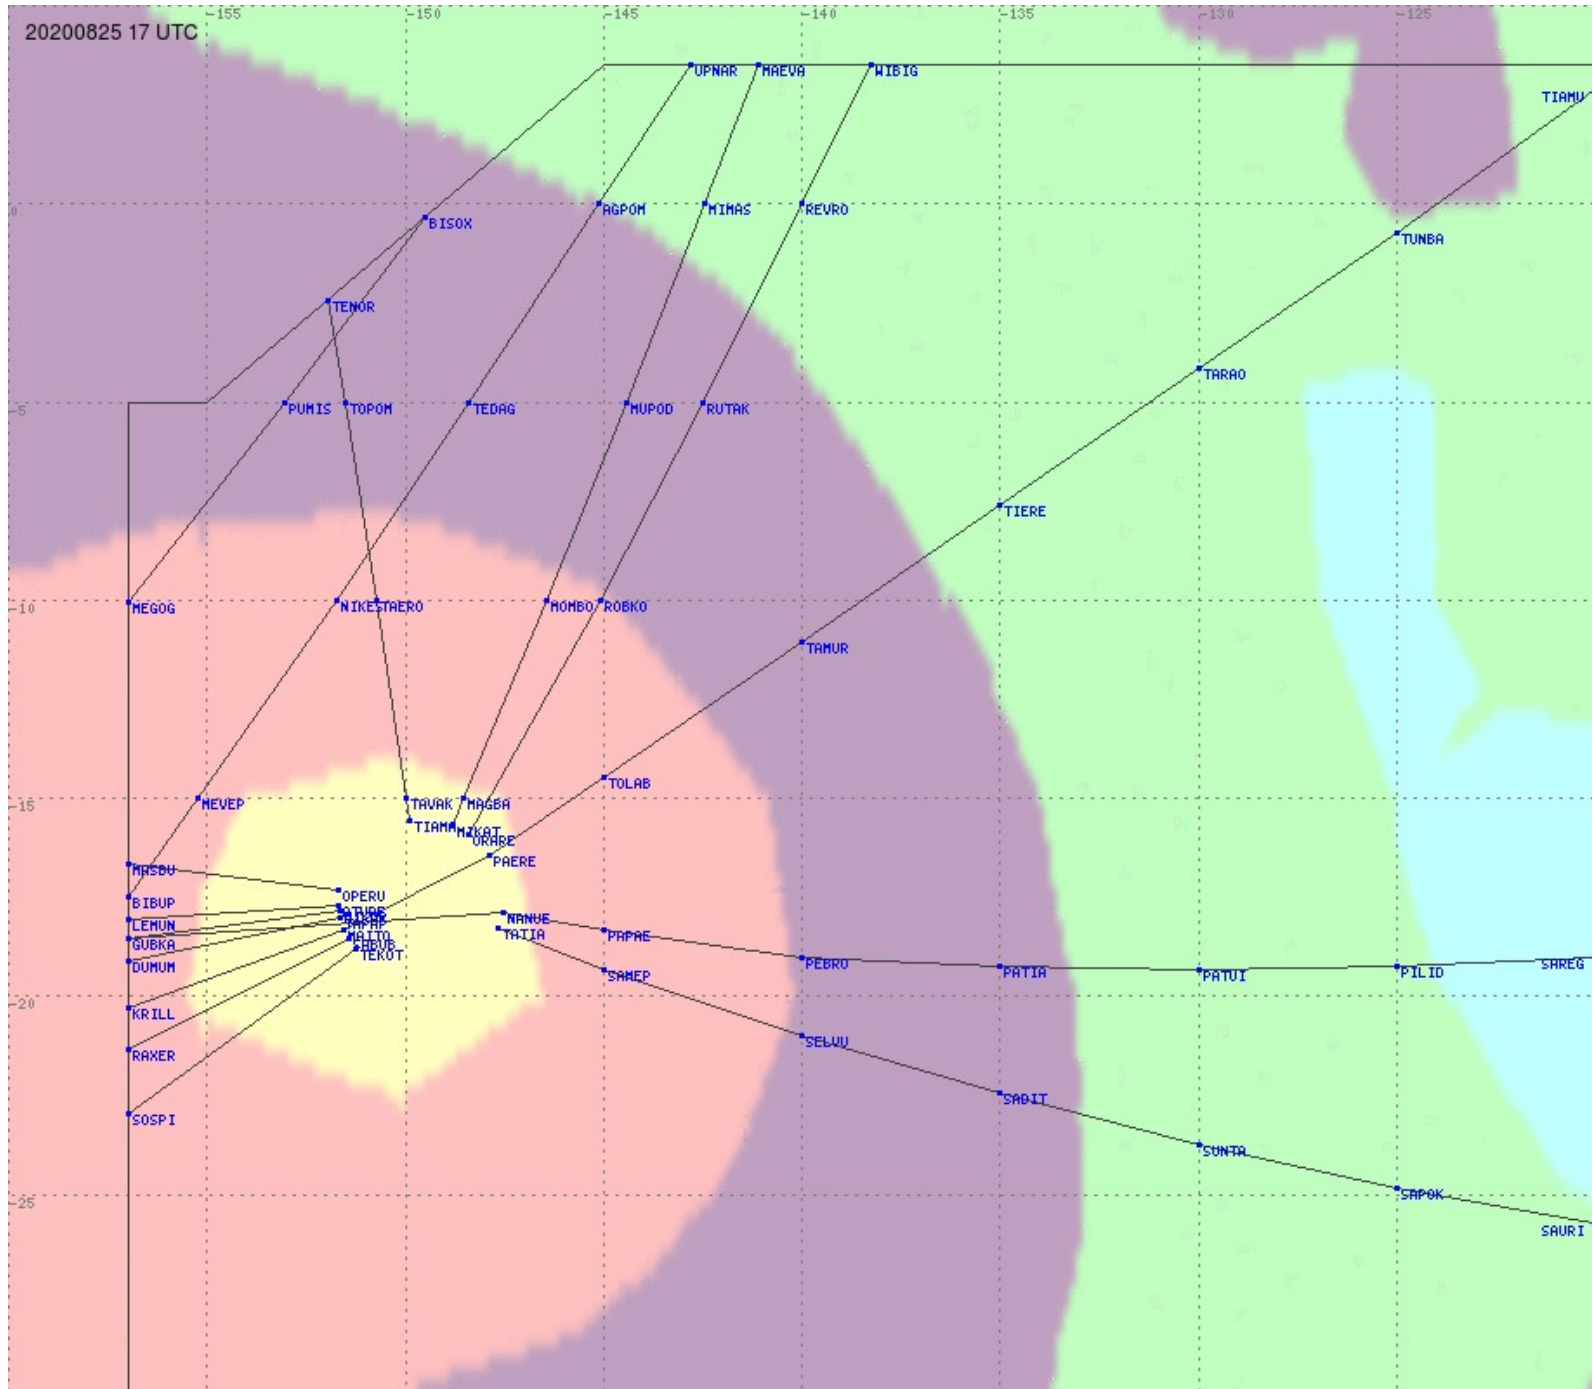

Tahiti FIR - HF Propag - 20200825

2.8 MHz 3.5 MHz 5.6 MHz 8.9 MHz 13.3 MHz 17.9 MHz None