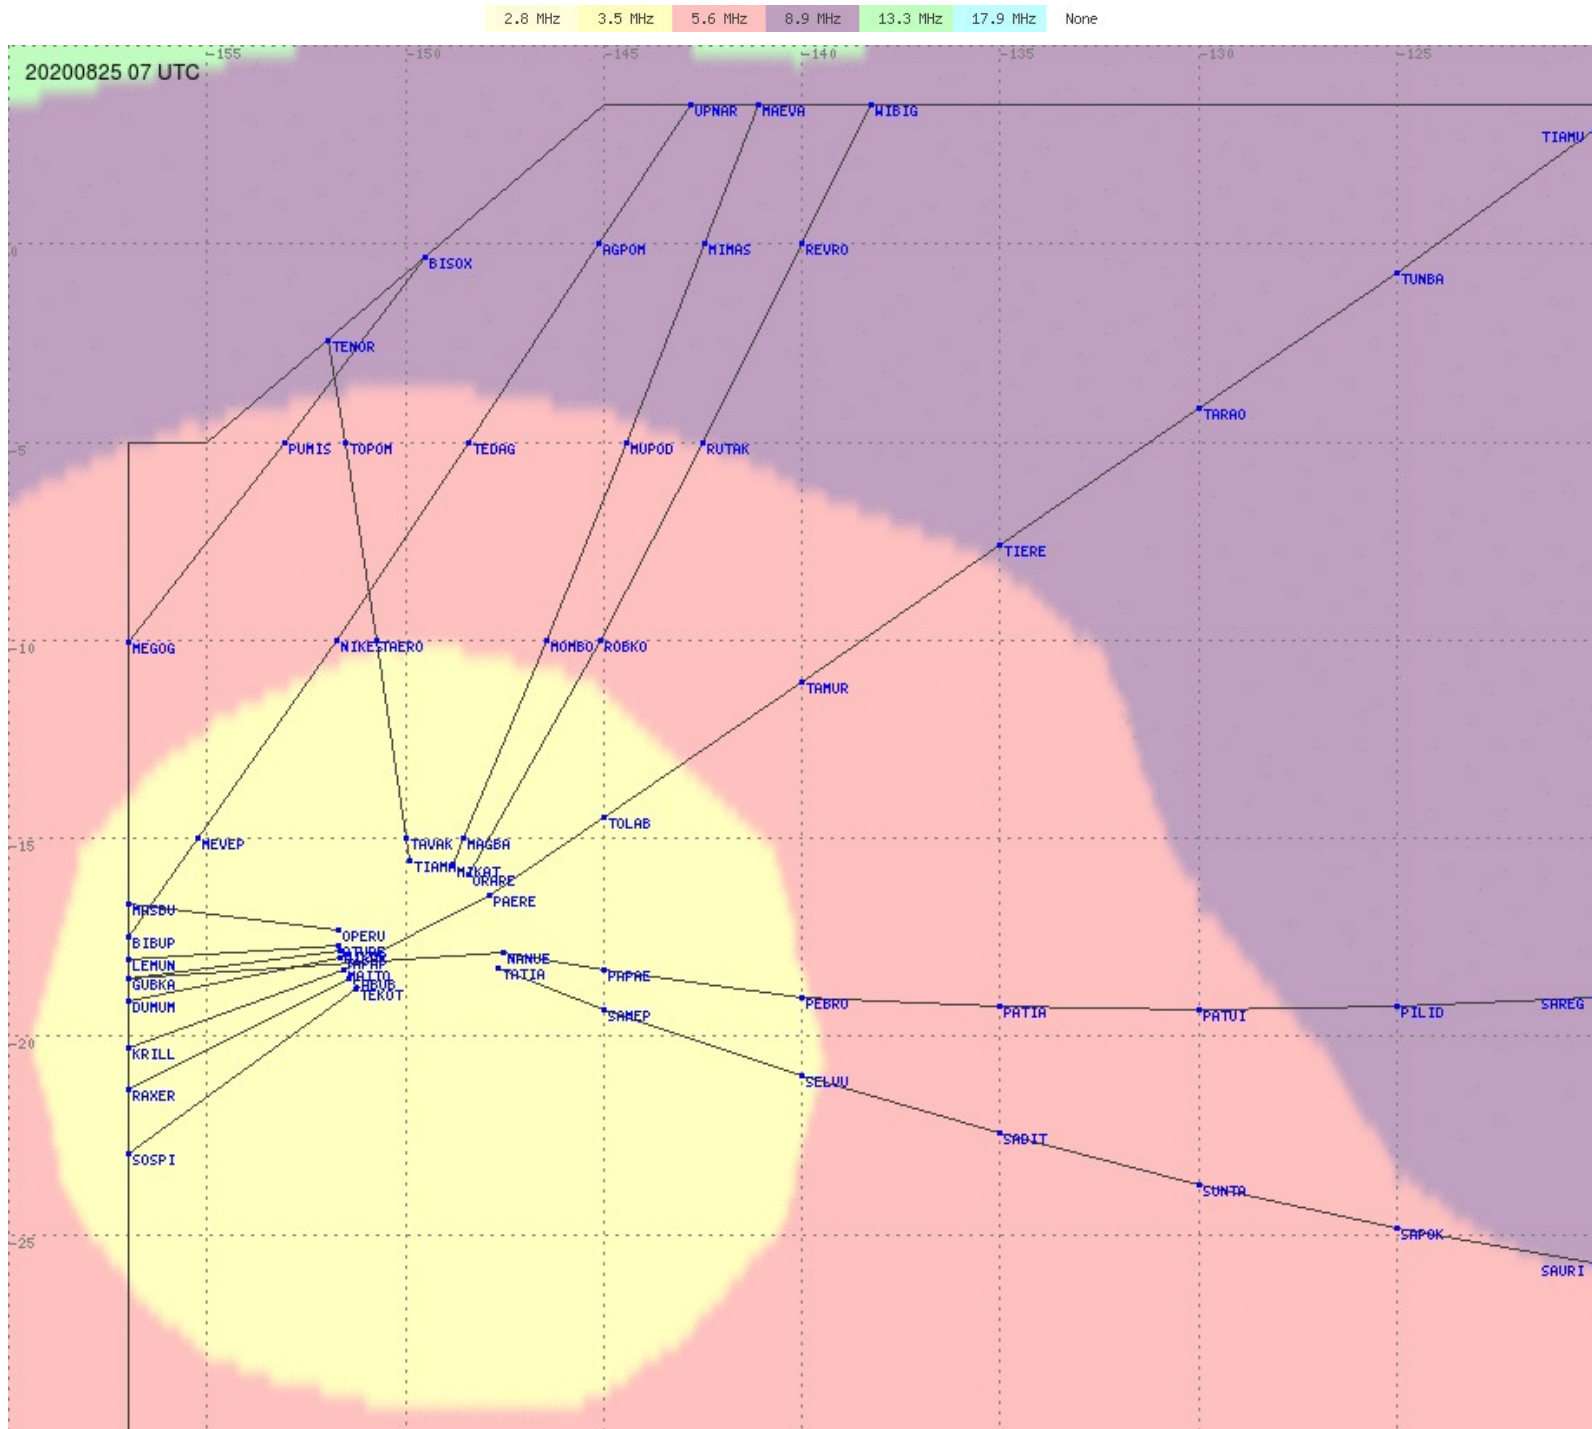

Tahiti FIR - HF Propag - 20200825