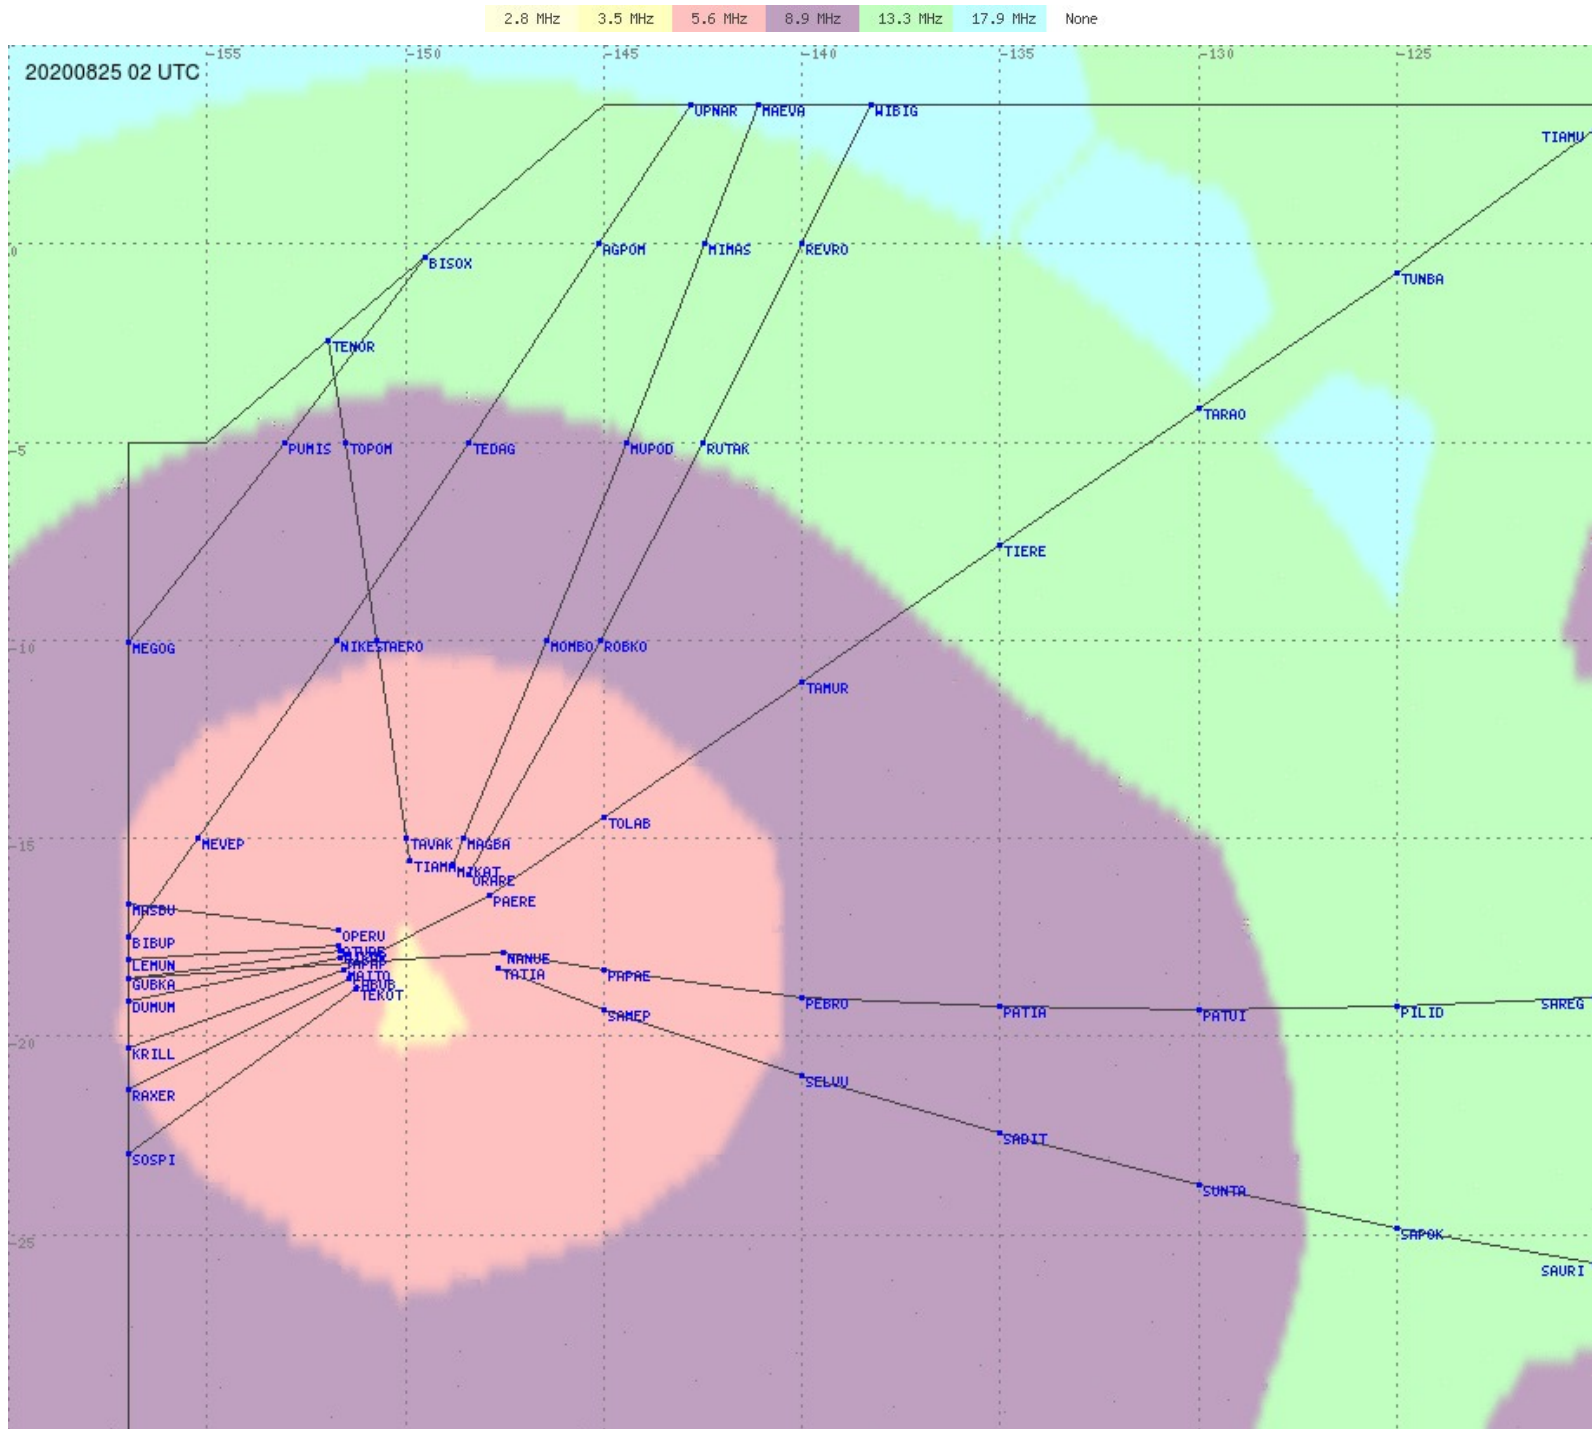

Tahiti FIR - HF Propag - 20200825