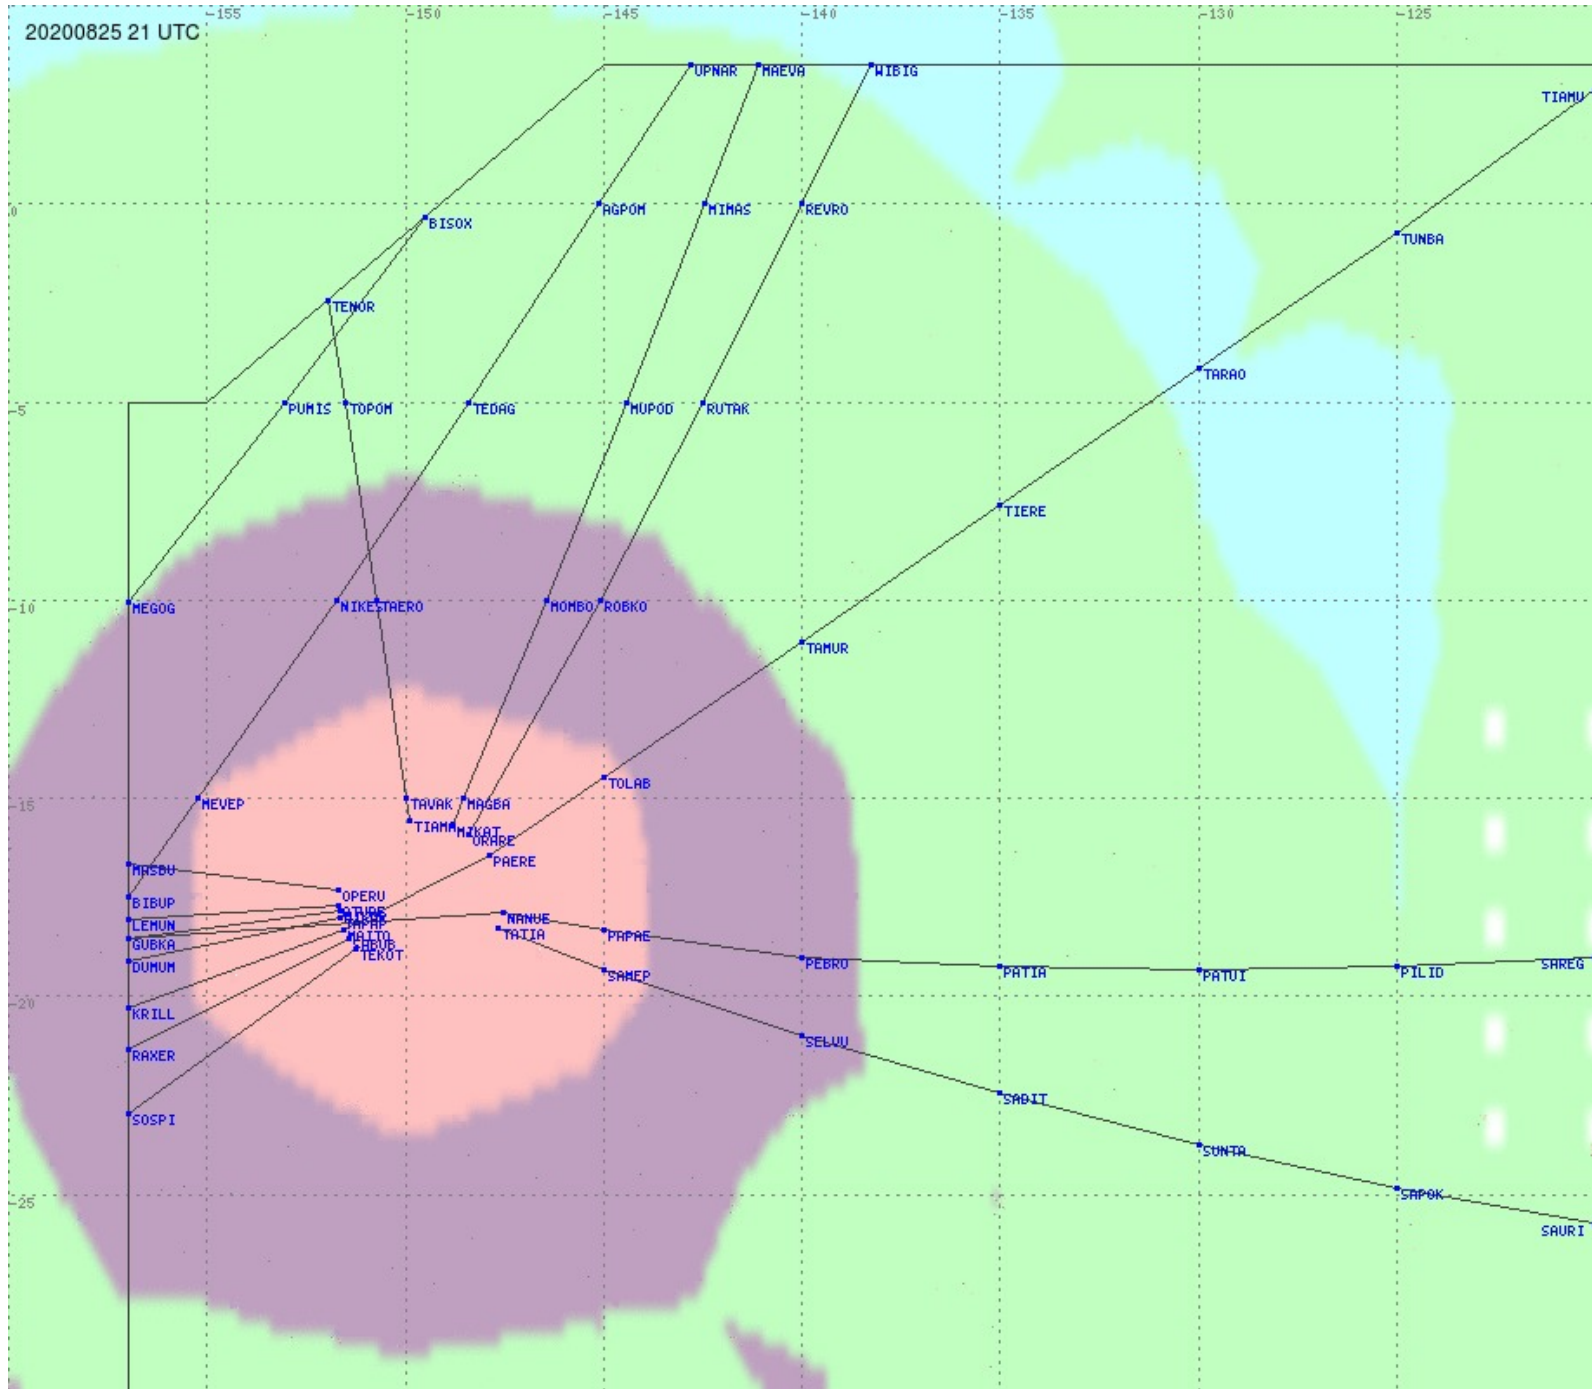

Tahiti FIR - HF Propag - 20200825

2.8 MHz 3.5 MHz 5.6 MHz 8.9 MHz 13.3 MHz 17.9 MHz None