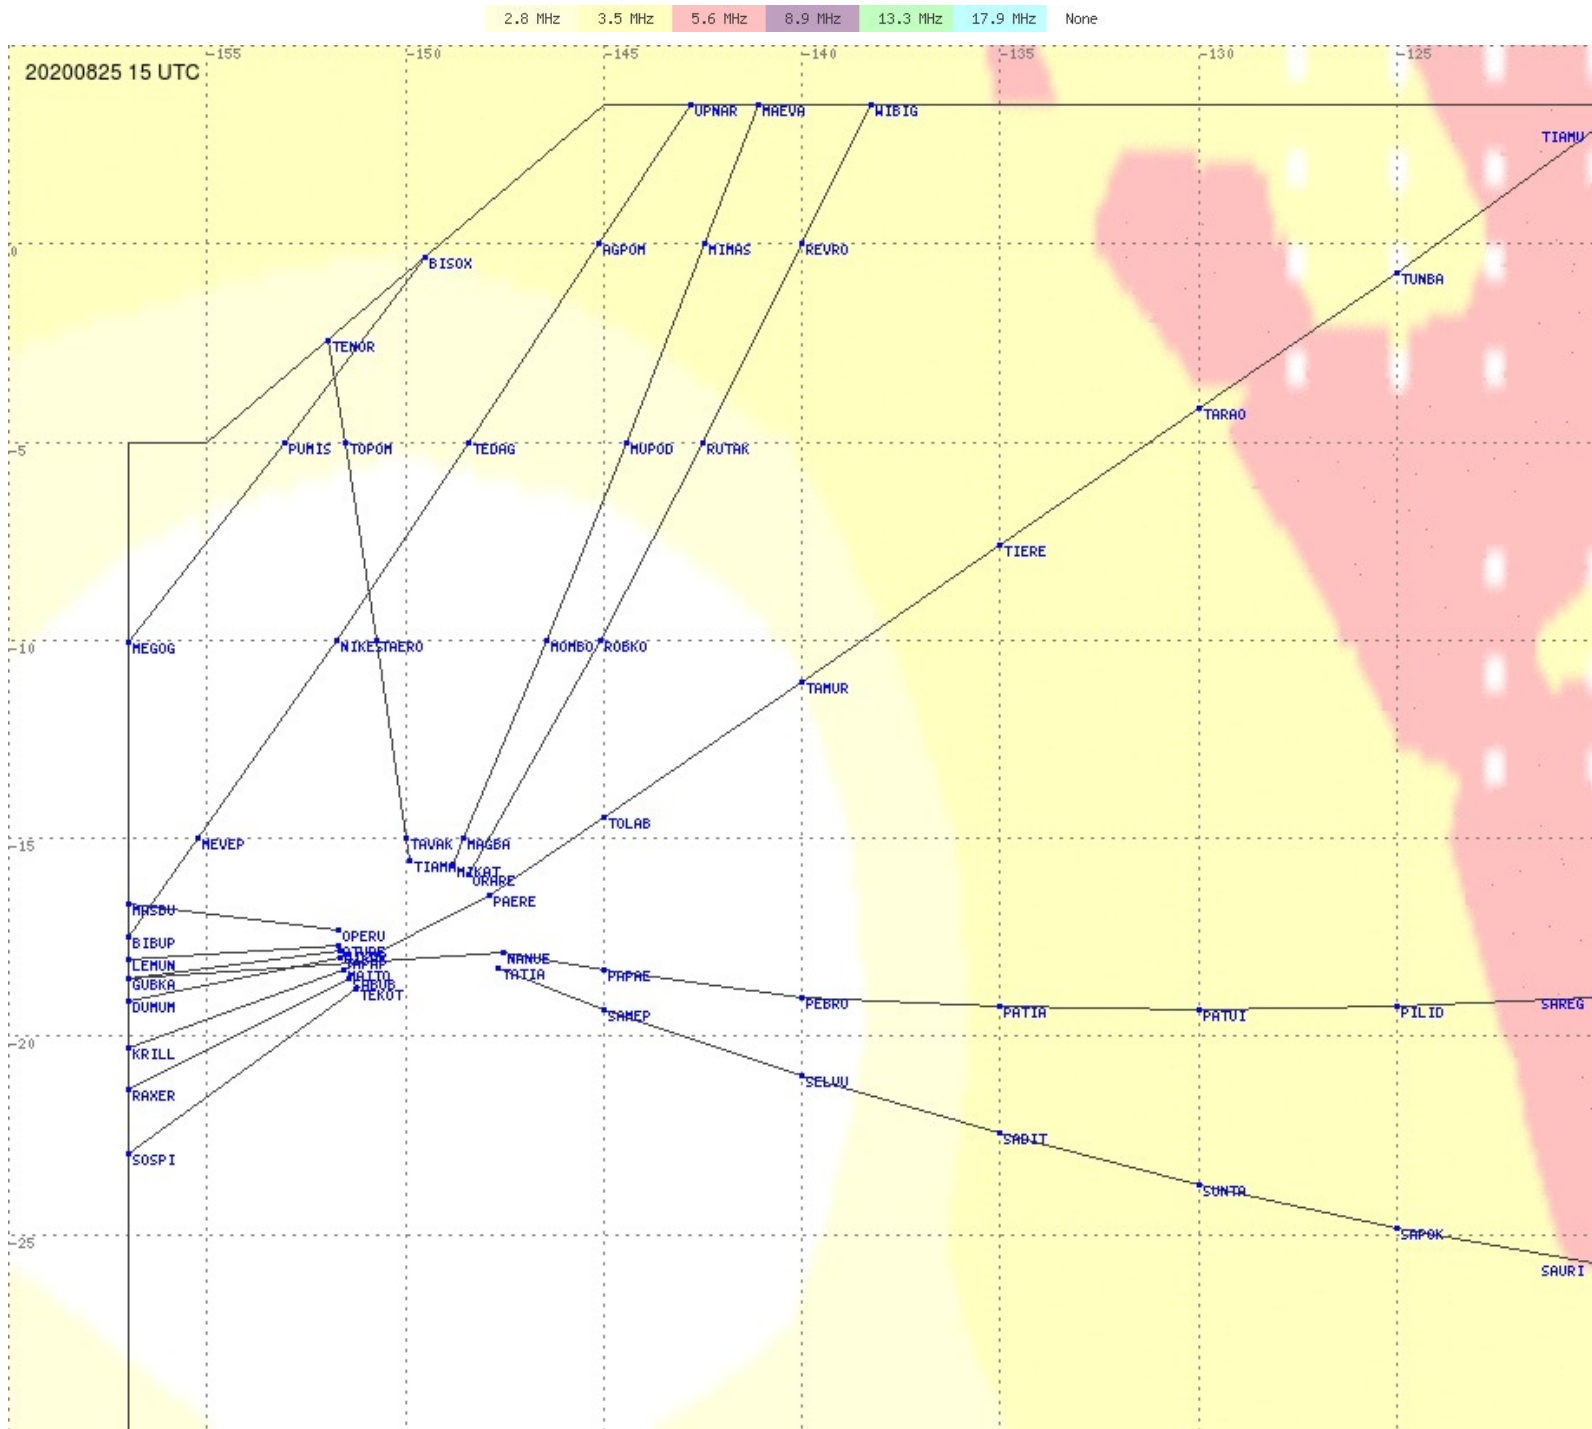

Tahiti FIR - HF Propag - 20200825