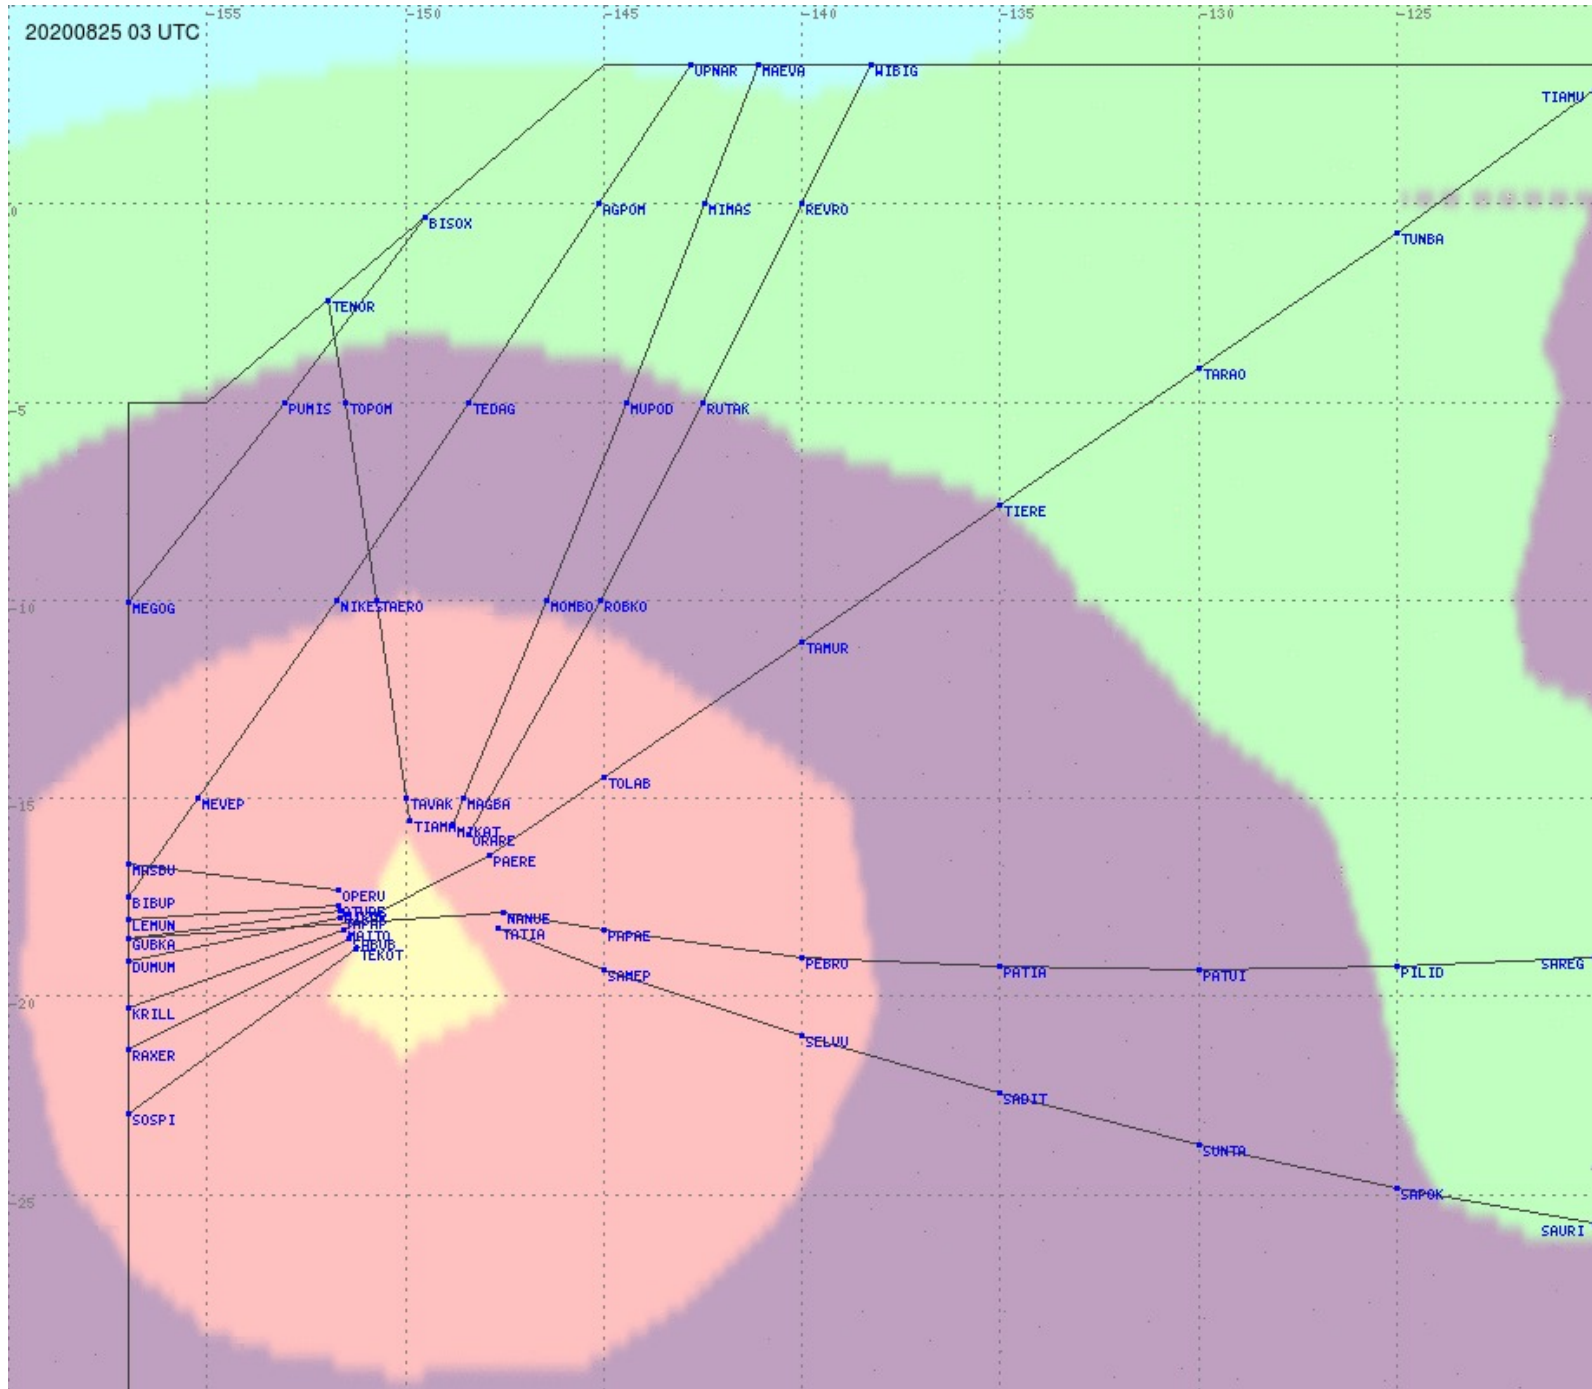

# Tahiti FIR - HF Propag - 20200825

2.8 MHz 3.5 MHz 5.6 MHz 8.9 MHz 13.3 MHz 17.9 MHz None

# Tahiti FIR - HF Propag - 20200825