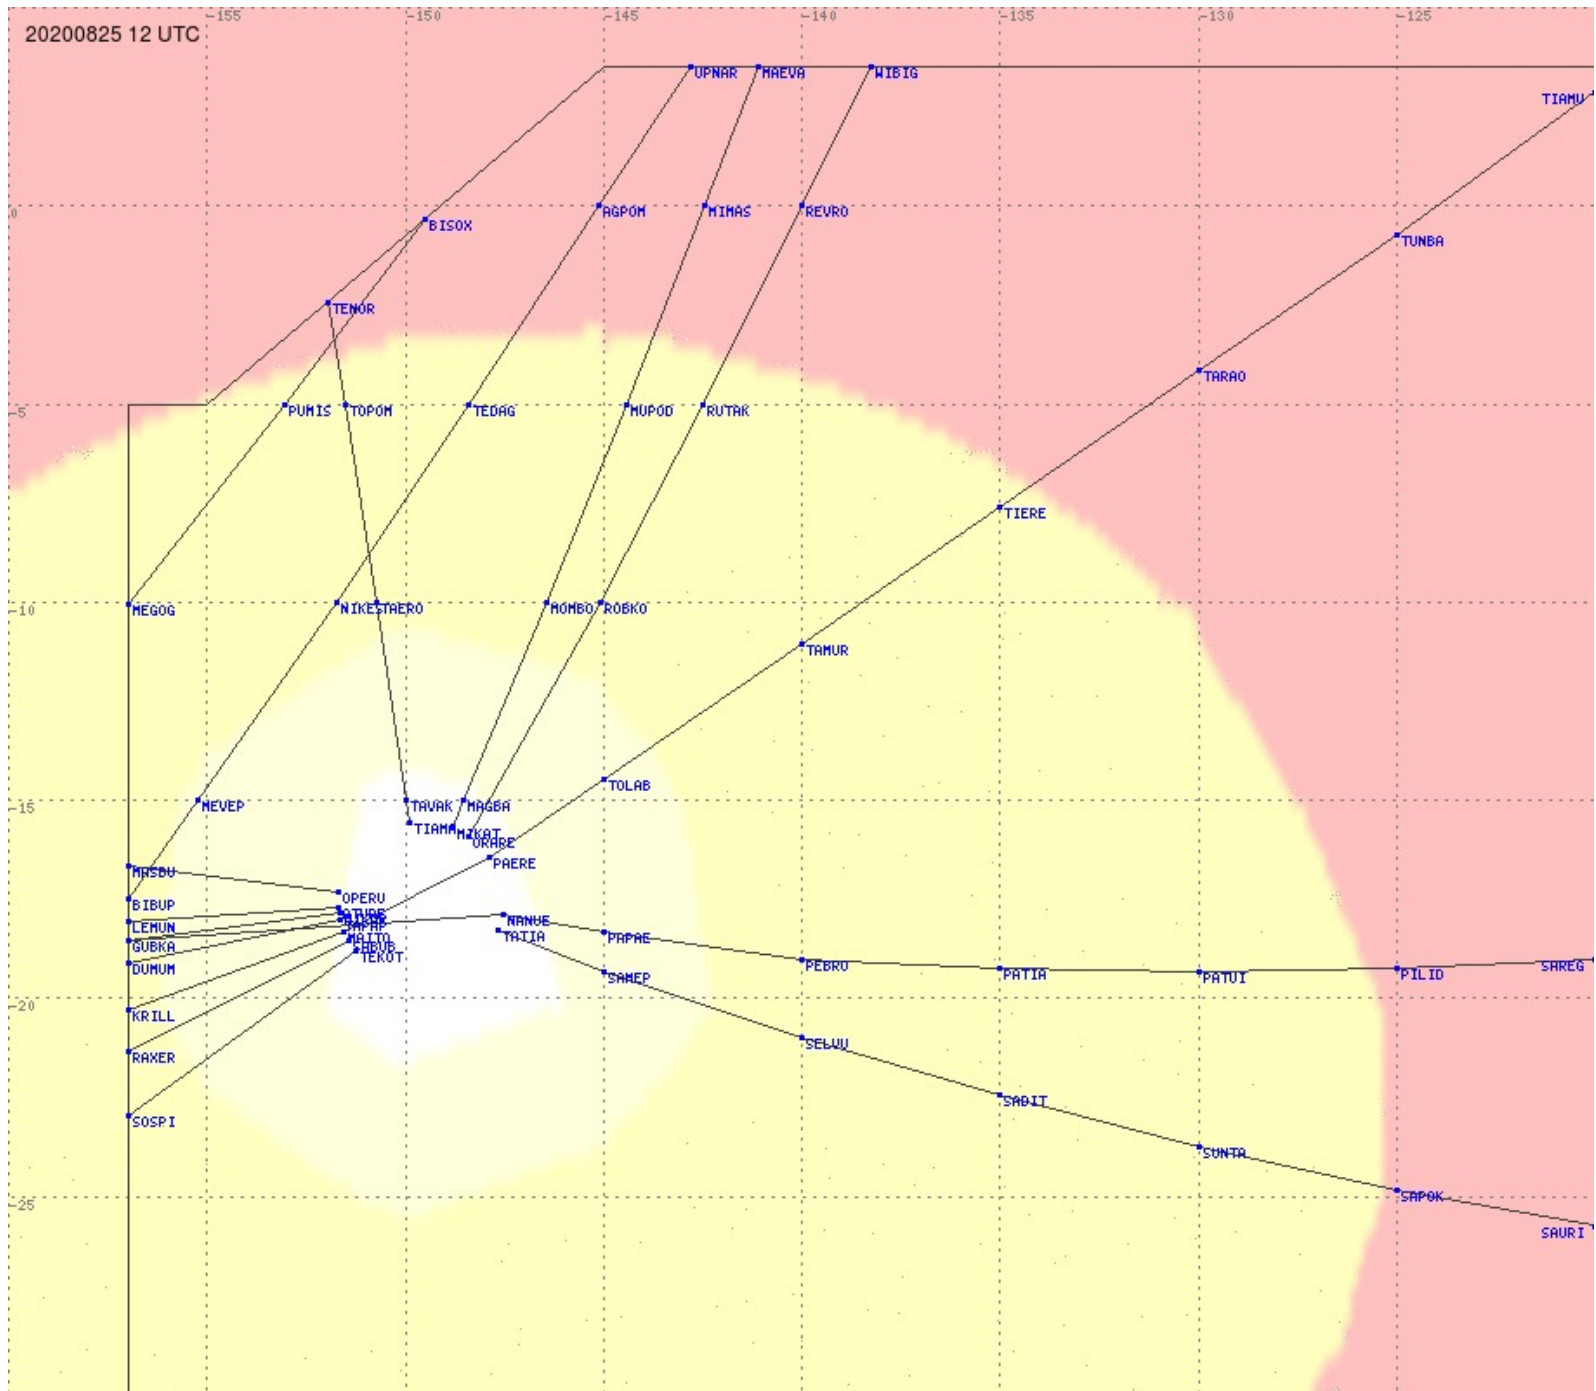

Tahiti FIR - HF Propag - 20200825

2.8 MHz
3.5 MHz
5.6 MHz
8.9 MHz
13.3 MHz
17.9 MHz
None