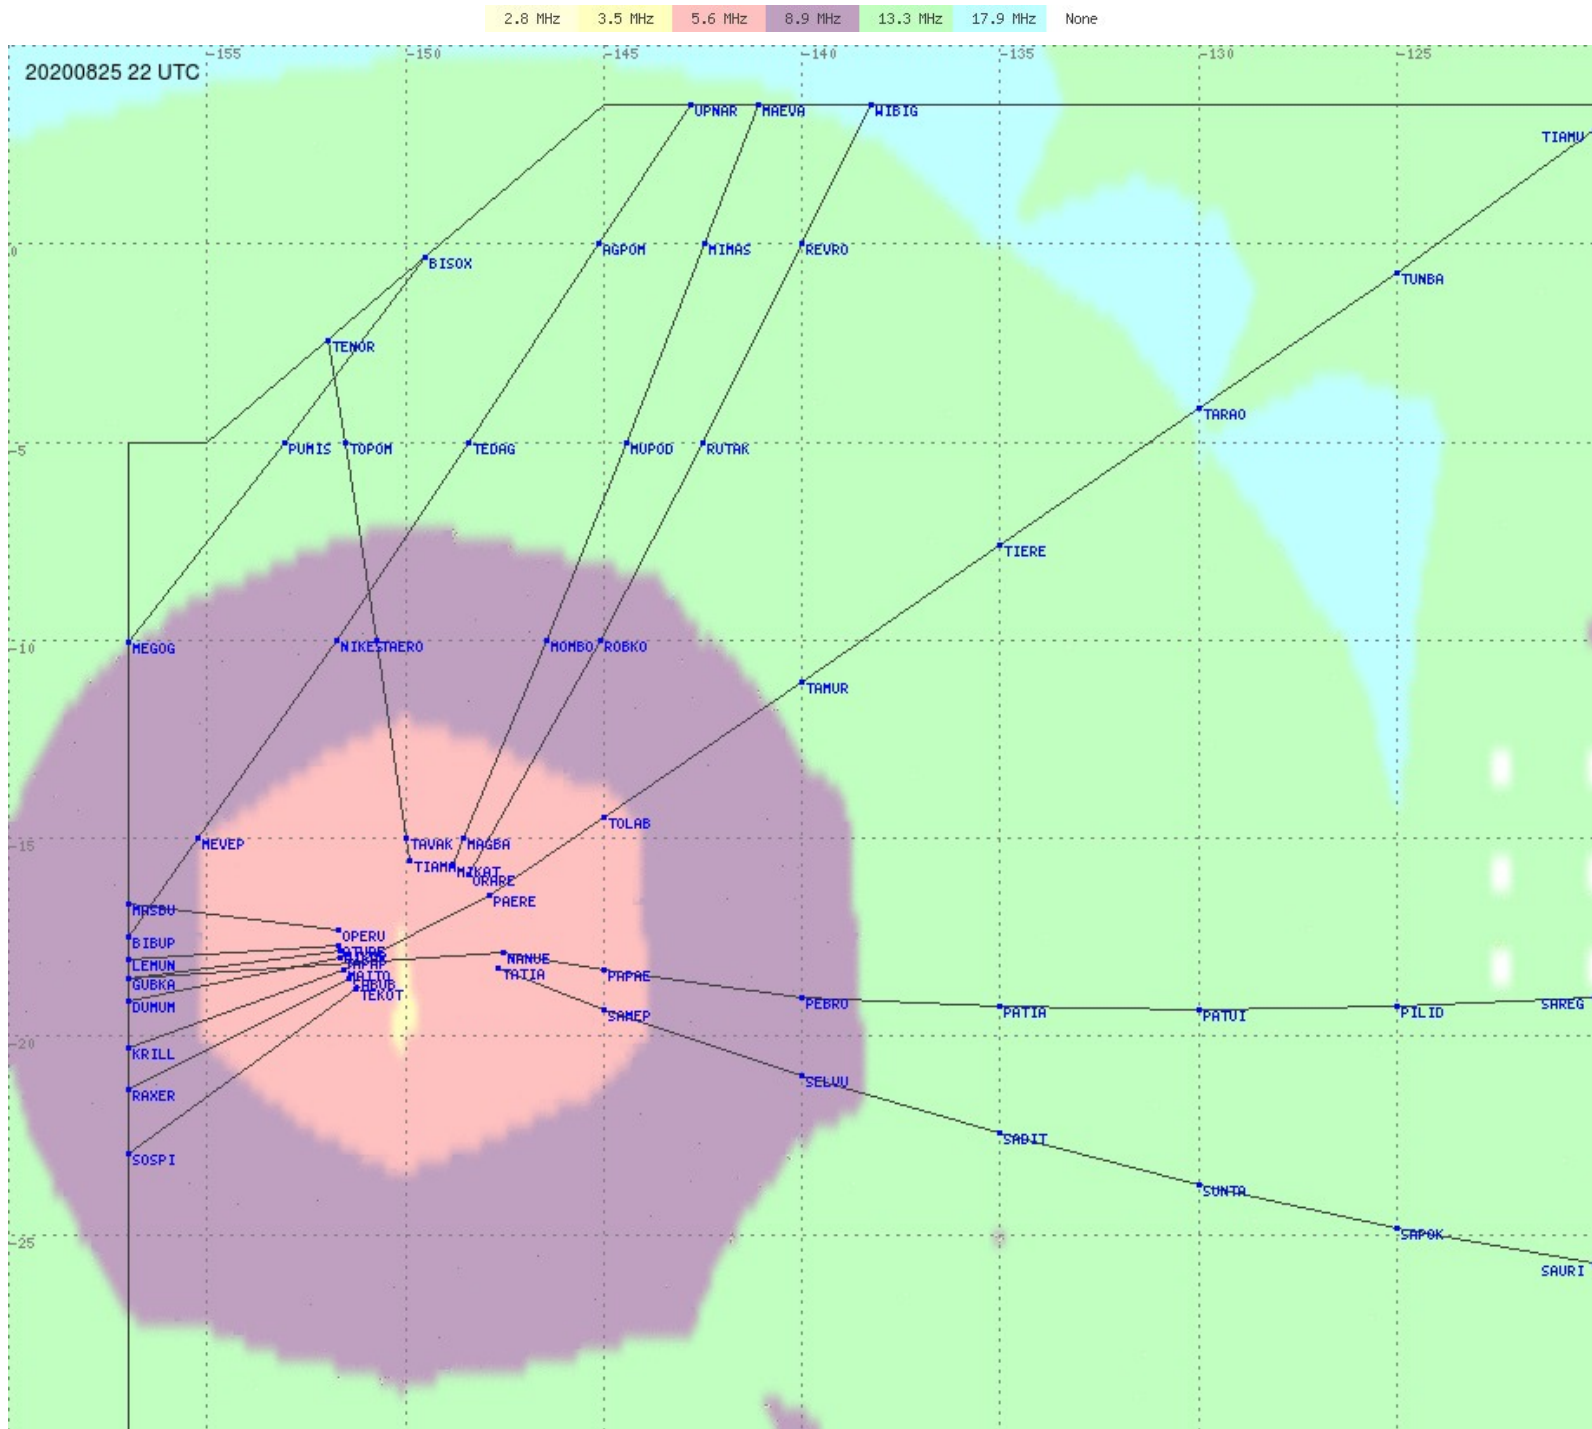

Tahiti FIR - HF Propag - 20200825