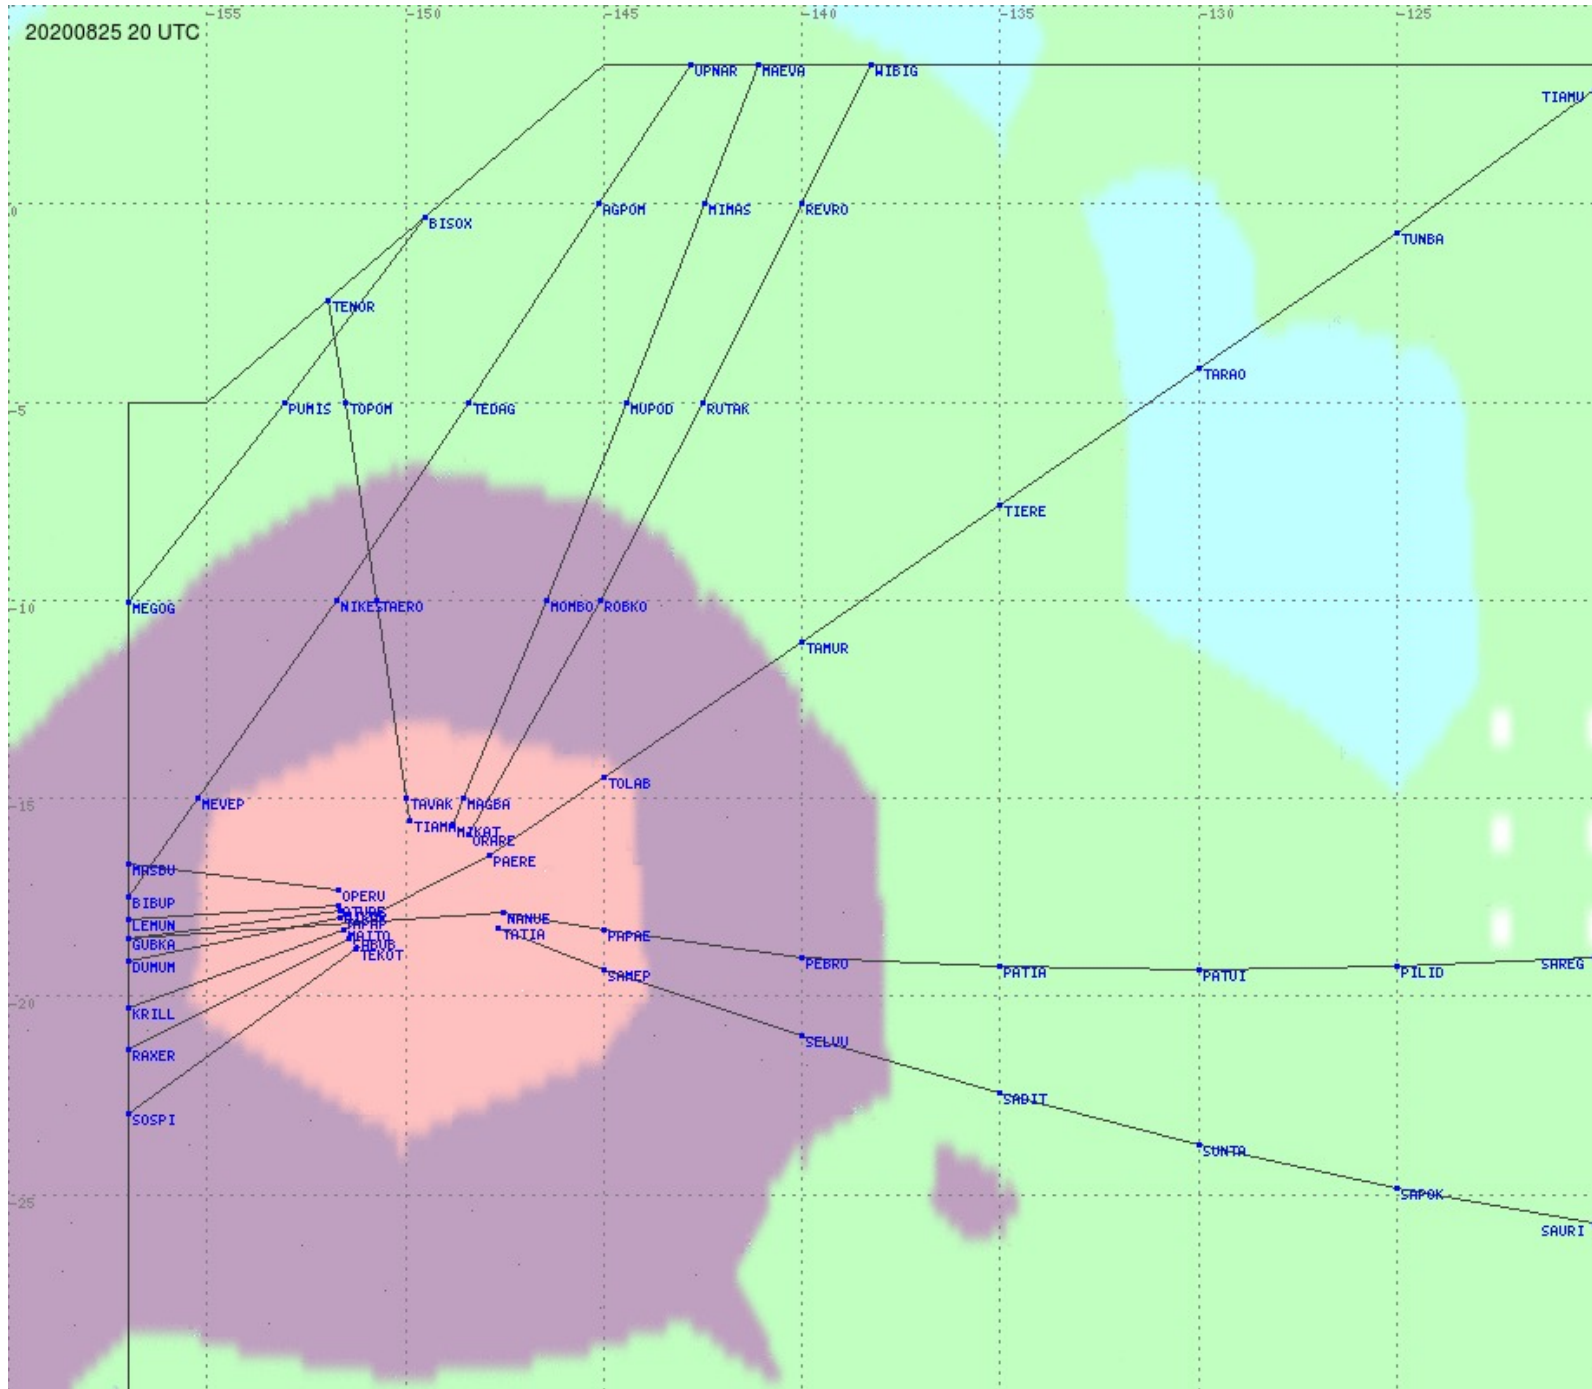

Tahiti FIR - HF Propag - 20200825

2.8 MHz 3.5 MHz 5.6 MHz 8.9 MHz 13.3 MHz 17.9 MHz None