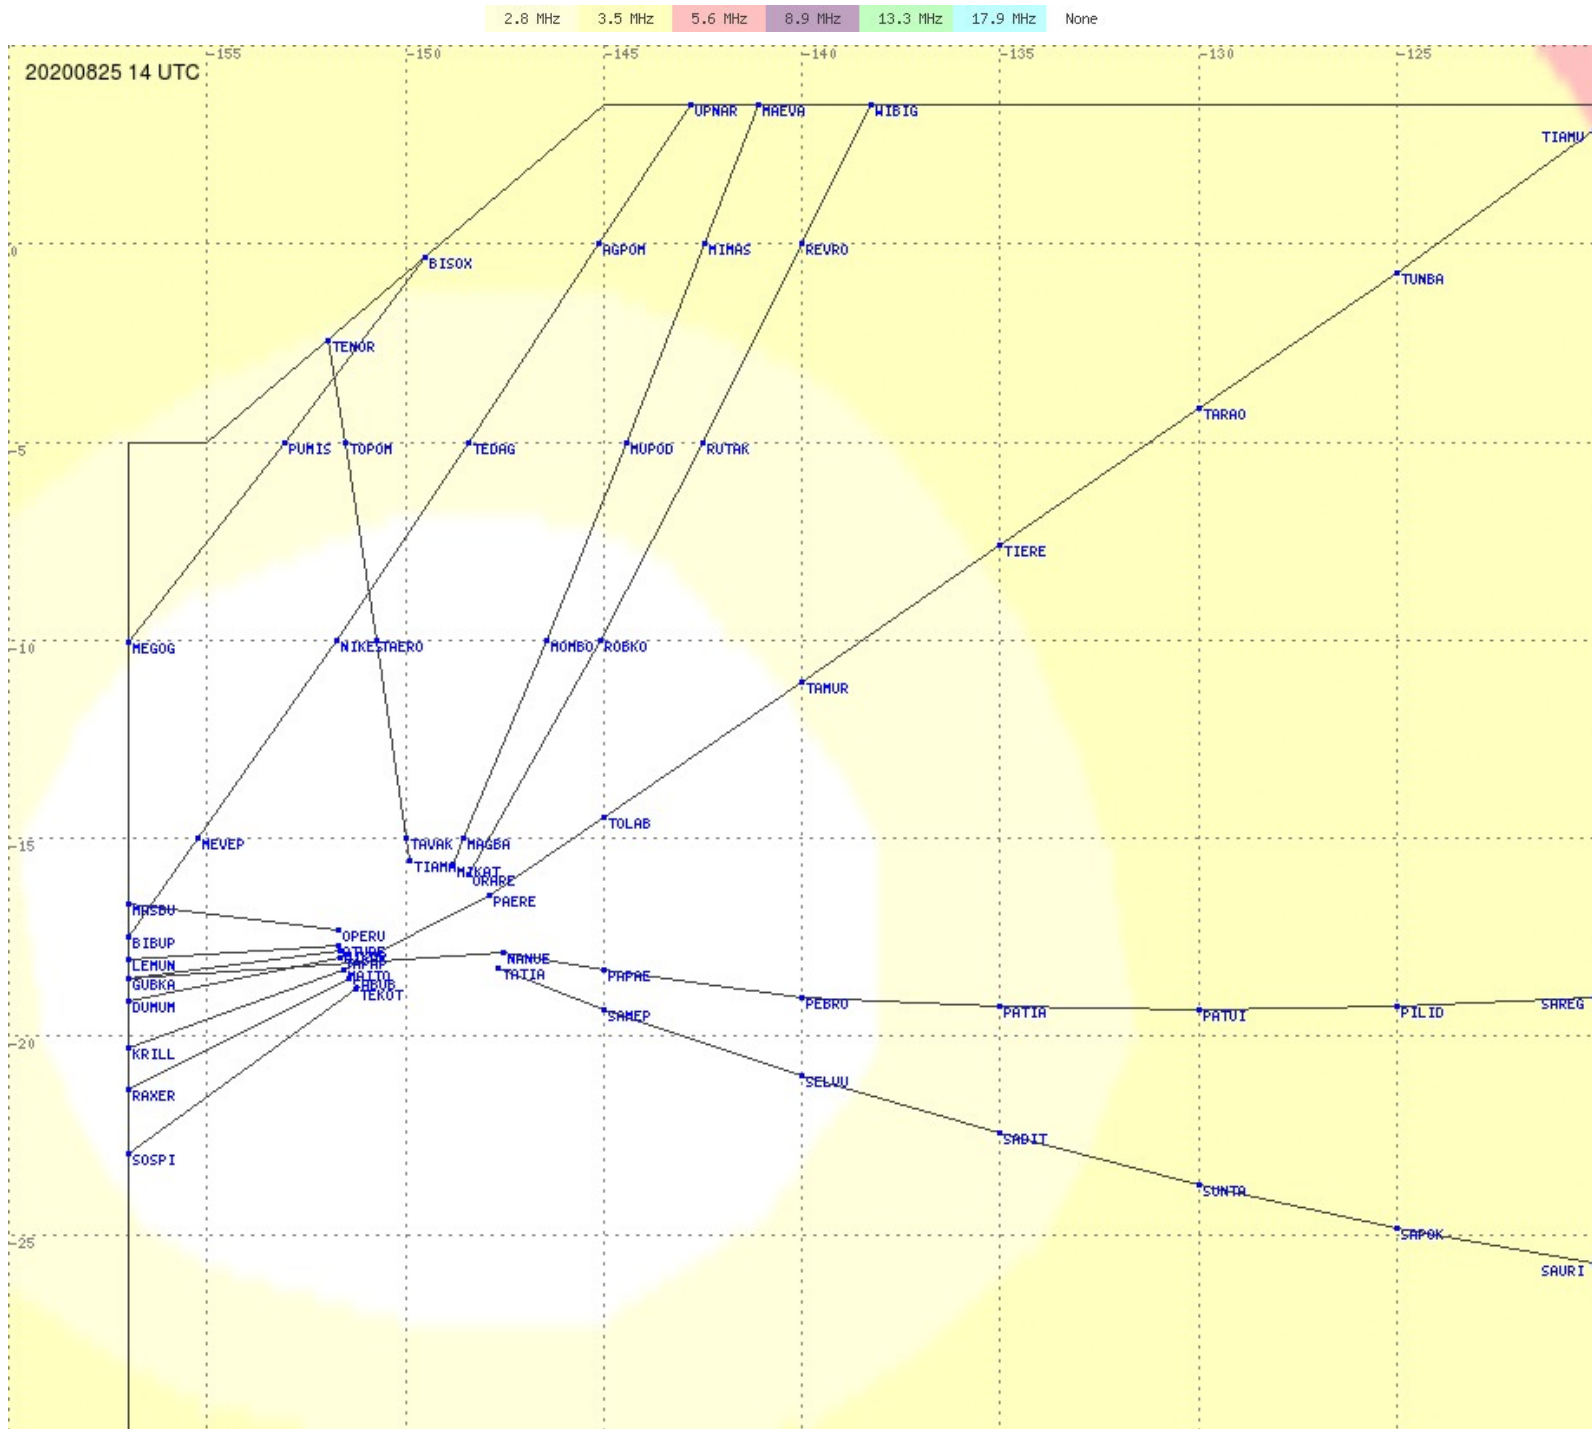

Tahiti FIR - HF Propag - 20200825