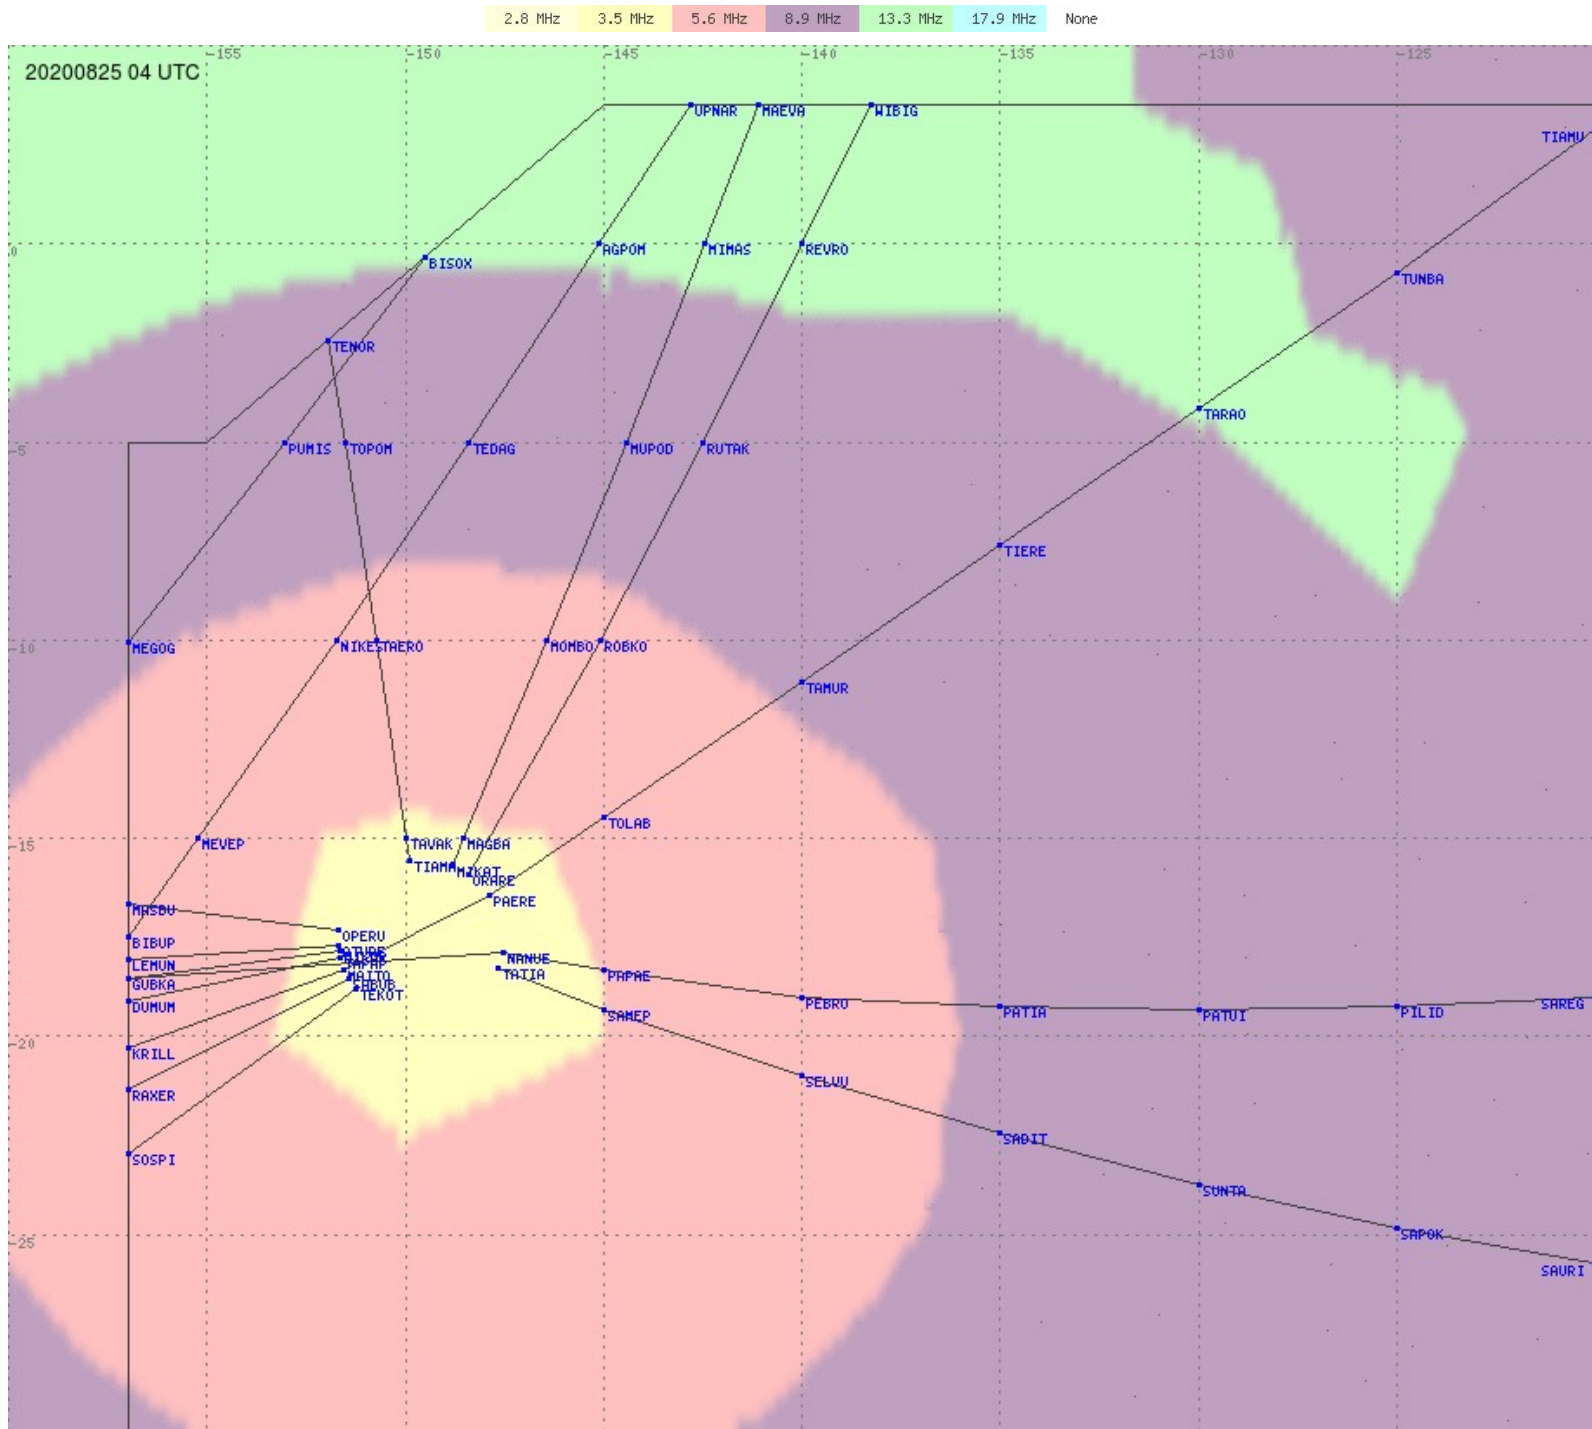

Tahiti FIR - HF Propag - 20200825