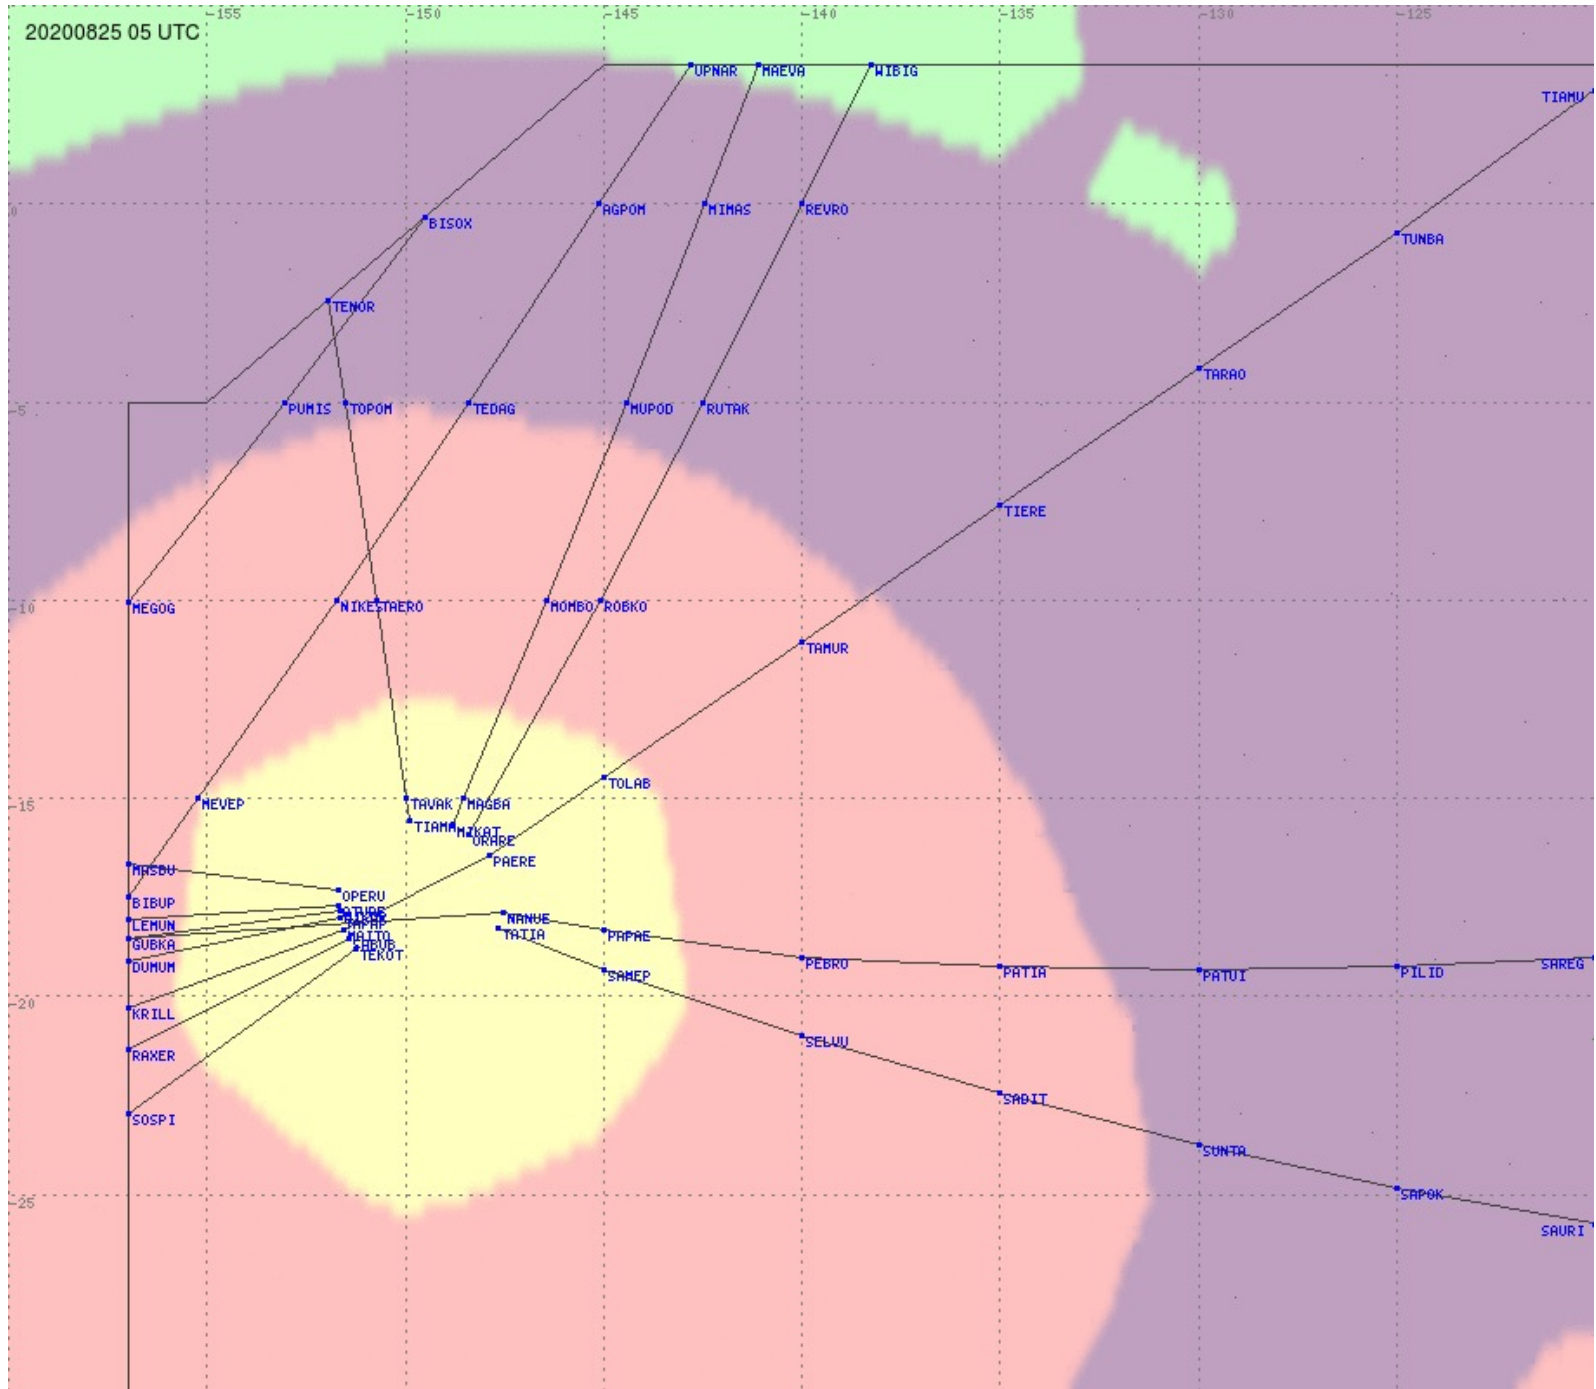

Tahiti FIR - HF Propag - 20200825

2.8 MHz
3.5 MHz
5.6 MHz
8.9 MHz
13.3 MHz
17.9 MHz
None