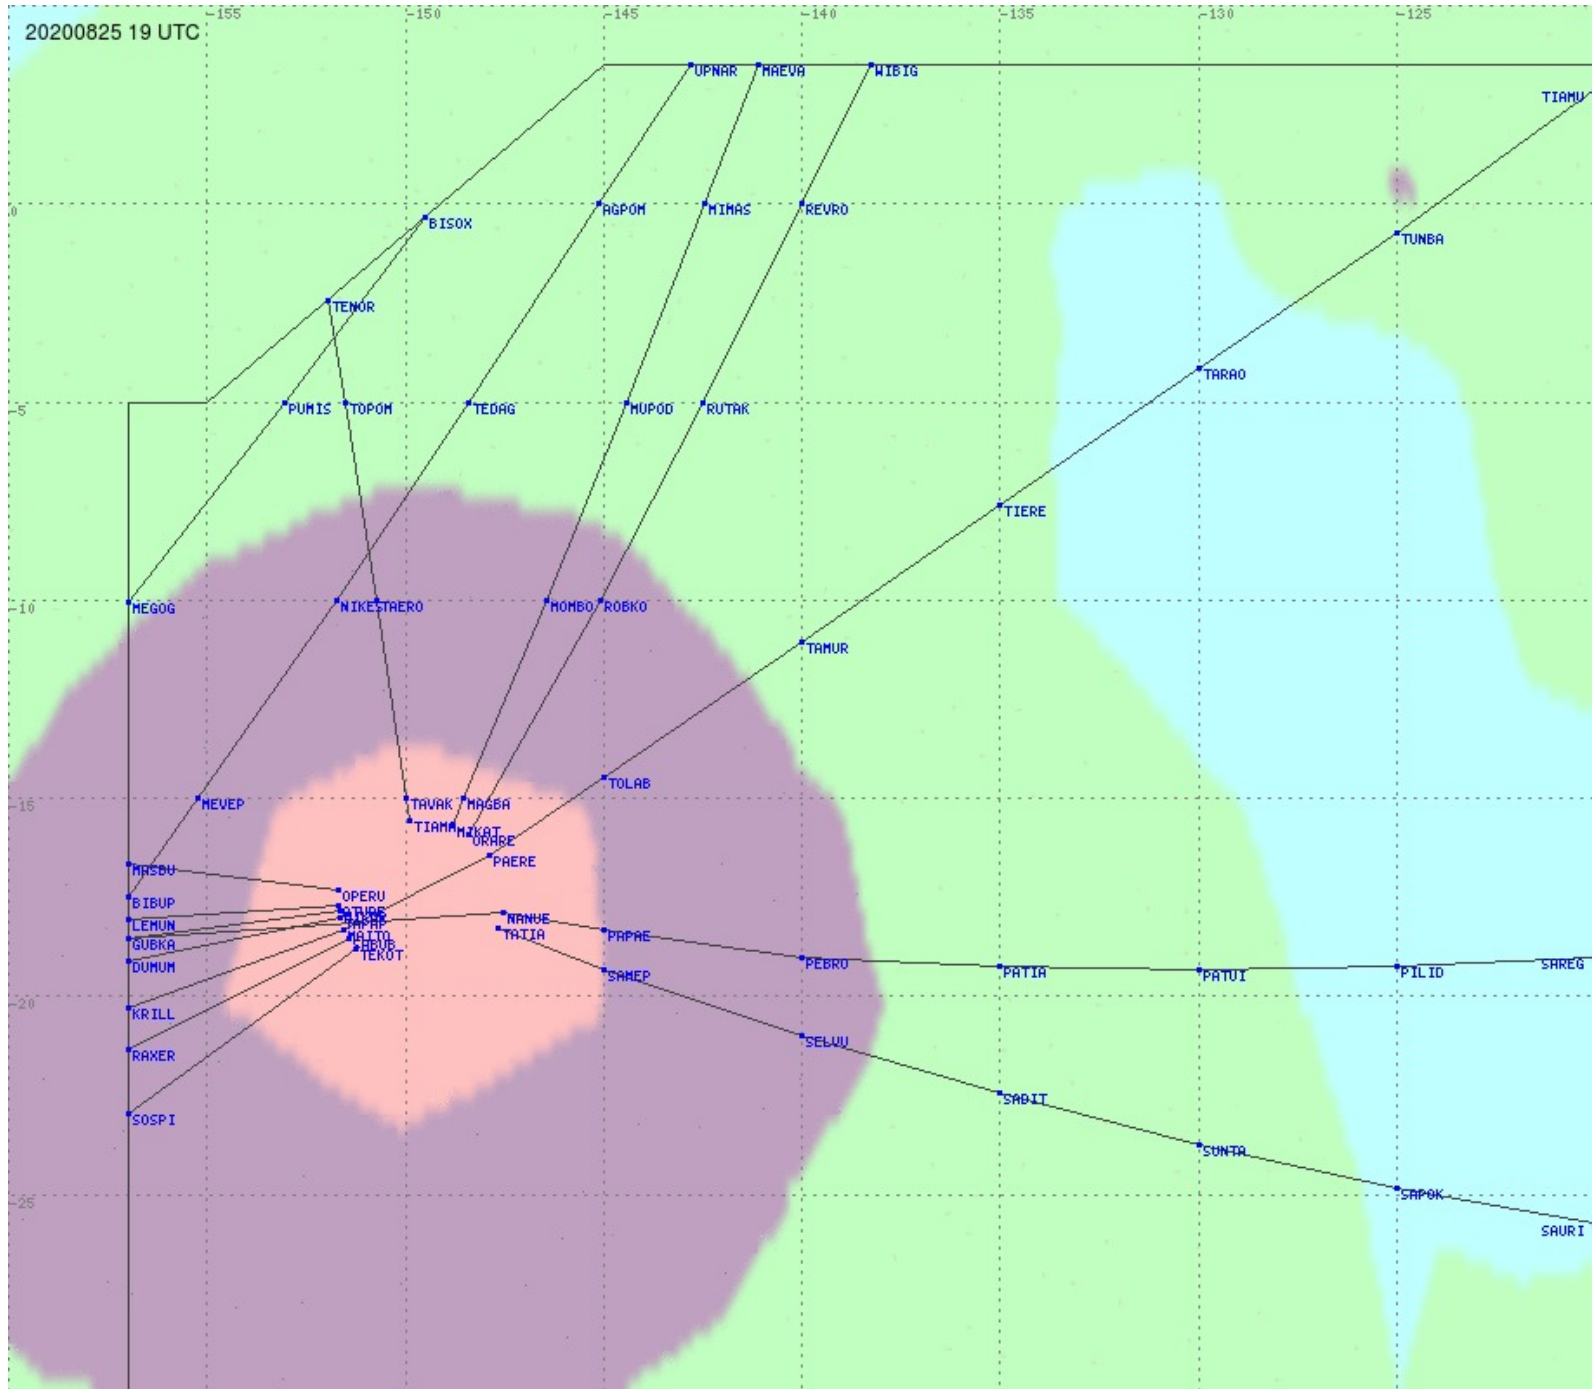

Tahiti FIR - HF Propag - 20200825

2.8 MHz 3.5 MHz 5.6 MHz 8.9 MHz 13.3 MHz 17.9 MHz None