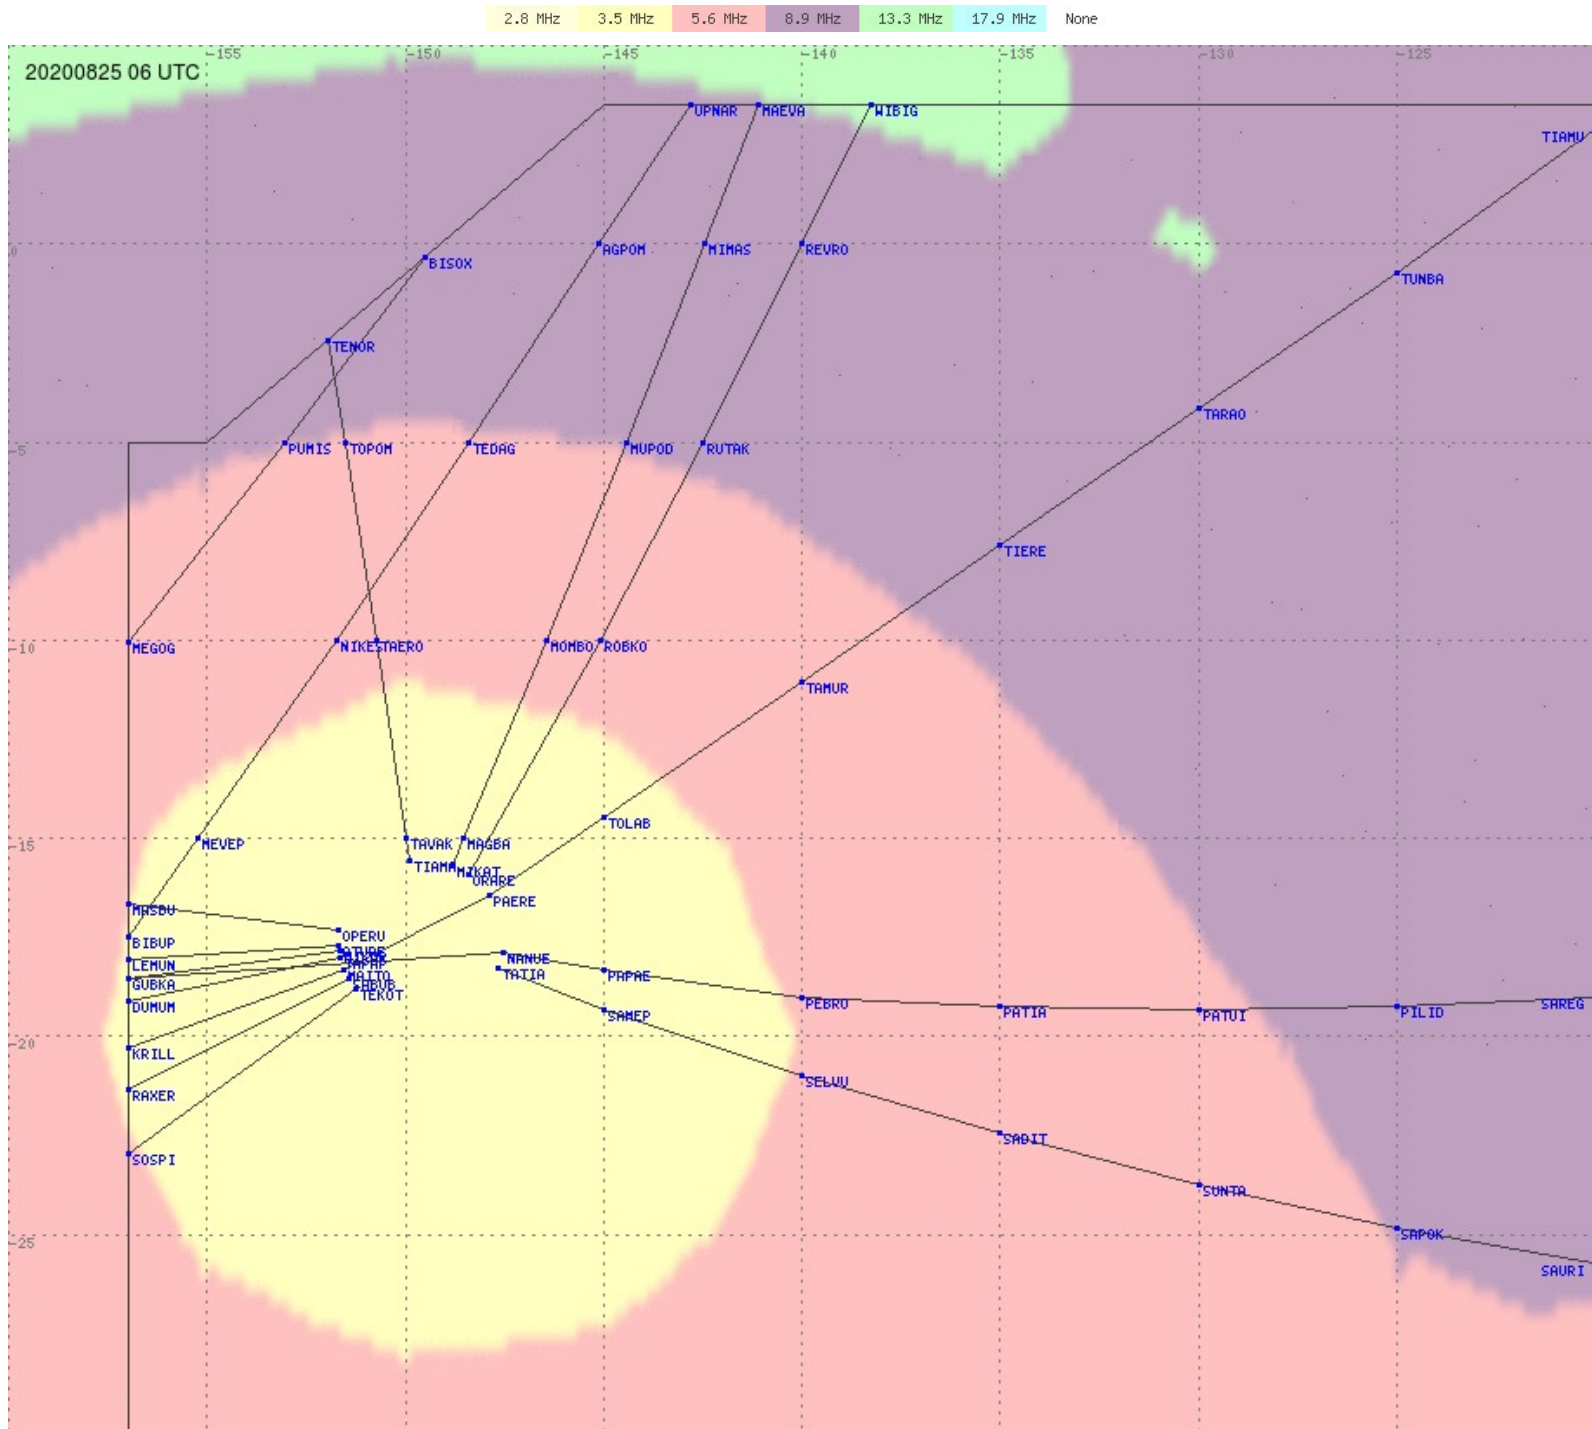

Tahiti FIR - HF Propag - 20200825