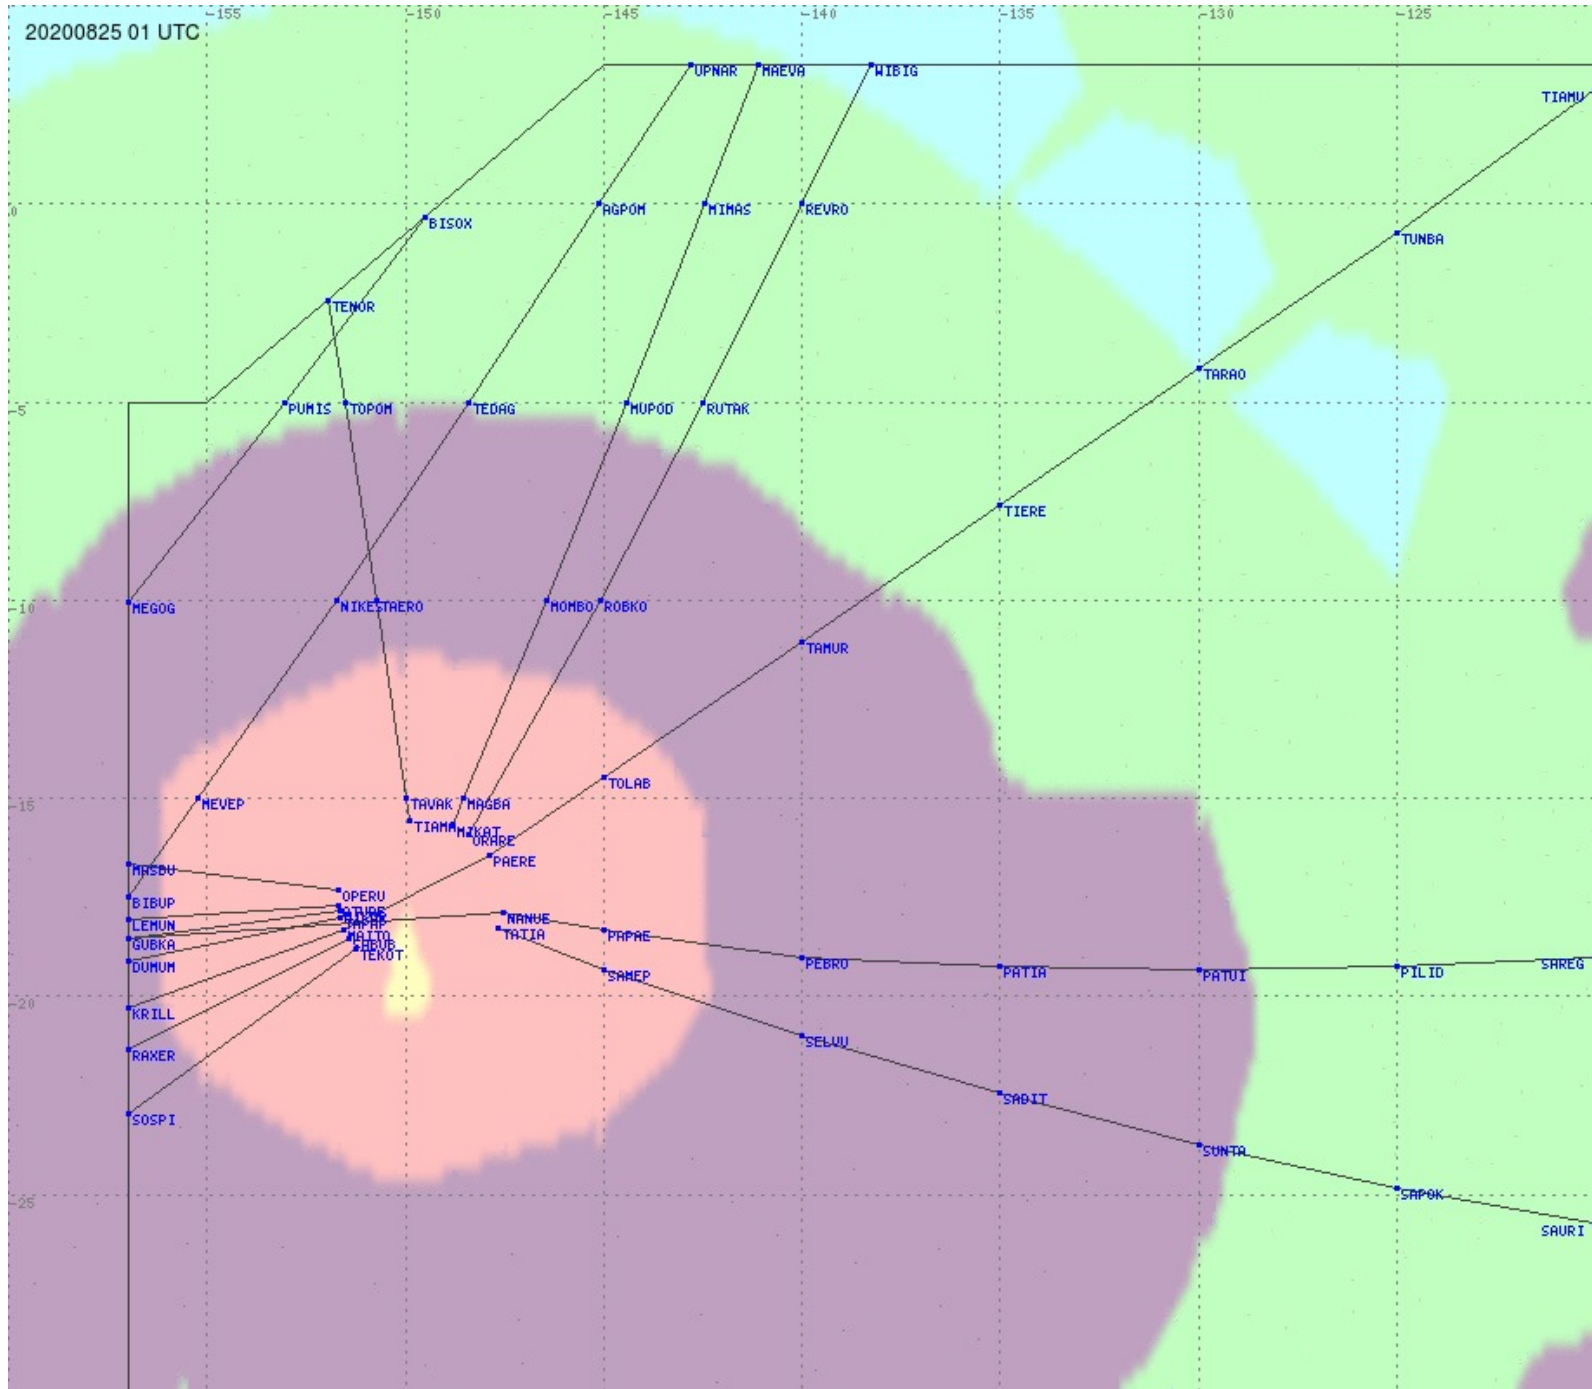

# Tahiti FIR - HF Propag - 20200825

2.8 MHz 3.5 MHz 5.6 MHz 8.9 MHz 13.3 MHz 17.9 MHz None