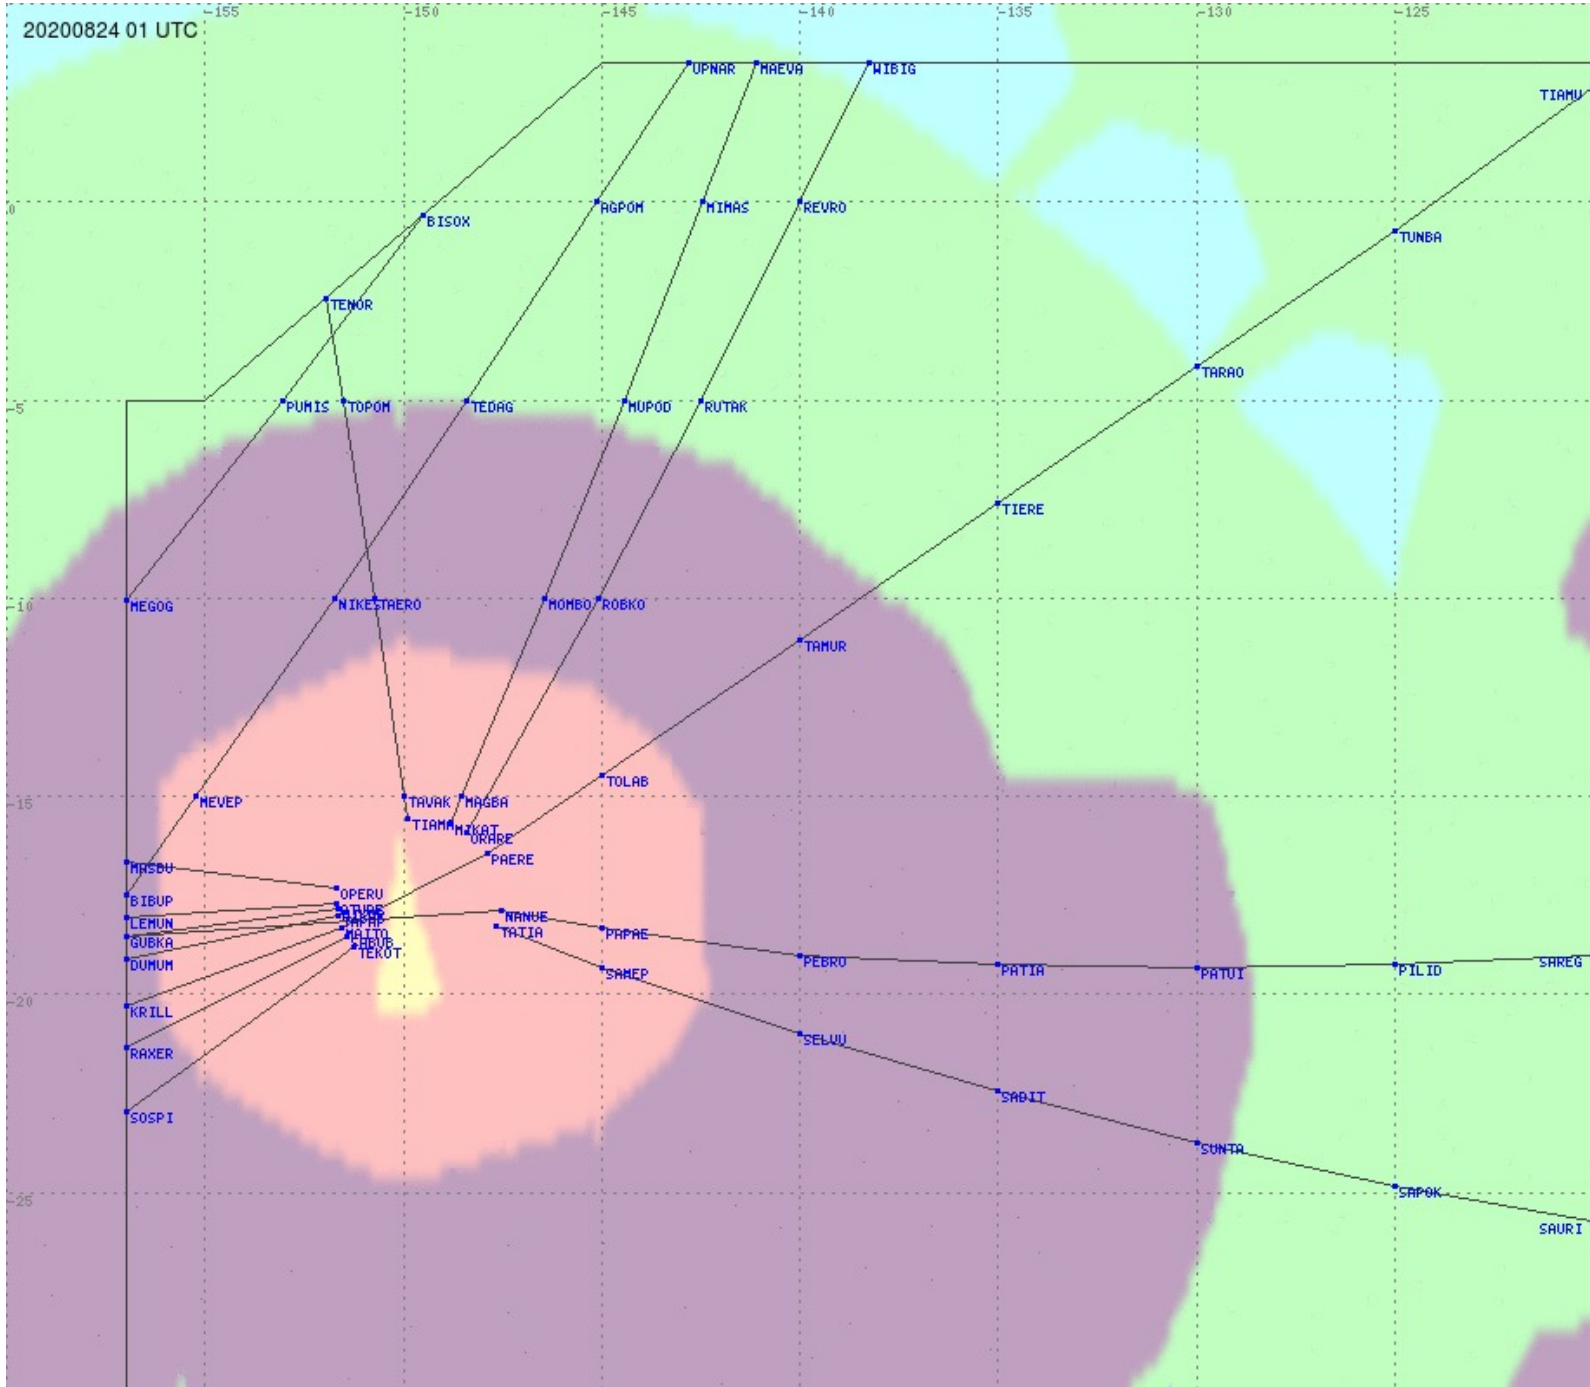

# Tahiti FIR - HF Propag - 20200824

2.8 MHz 3.5 MHz 5.6 MHz 8.9 MHz 13.3 MHz 17.9 MHz None