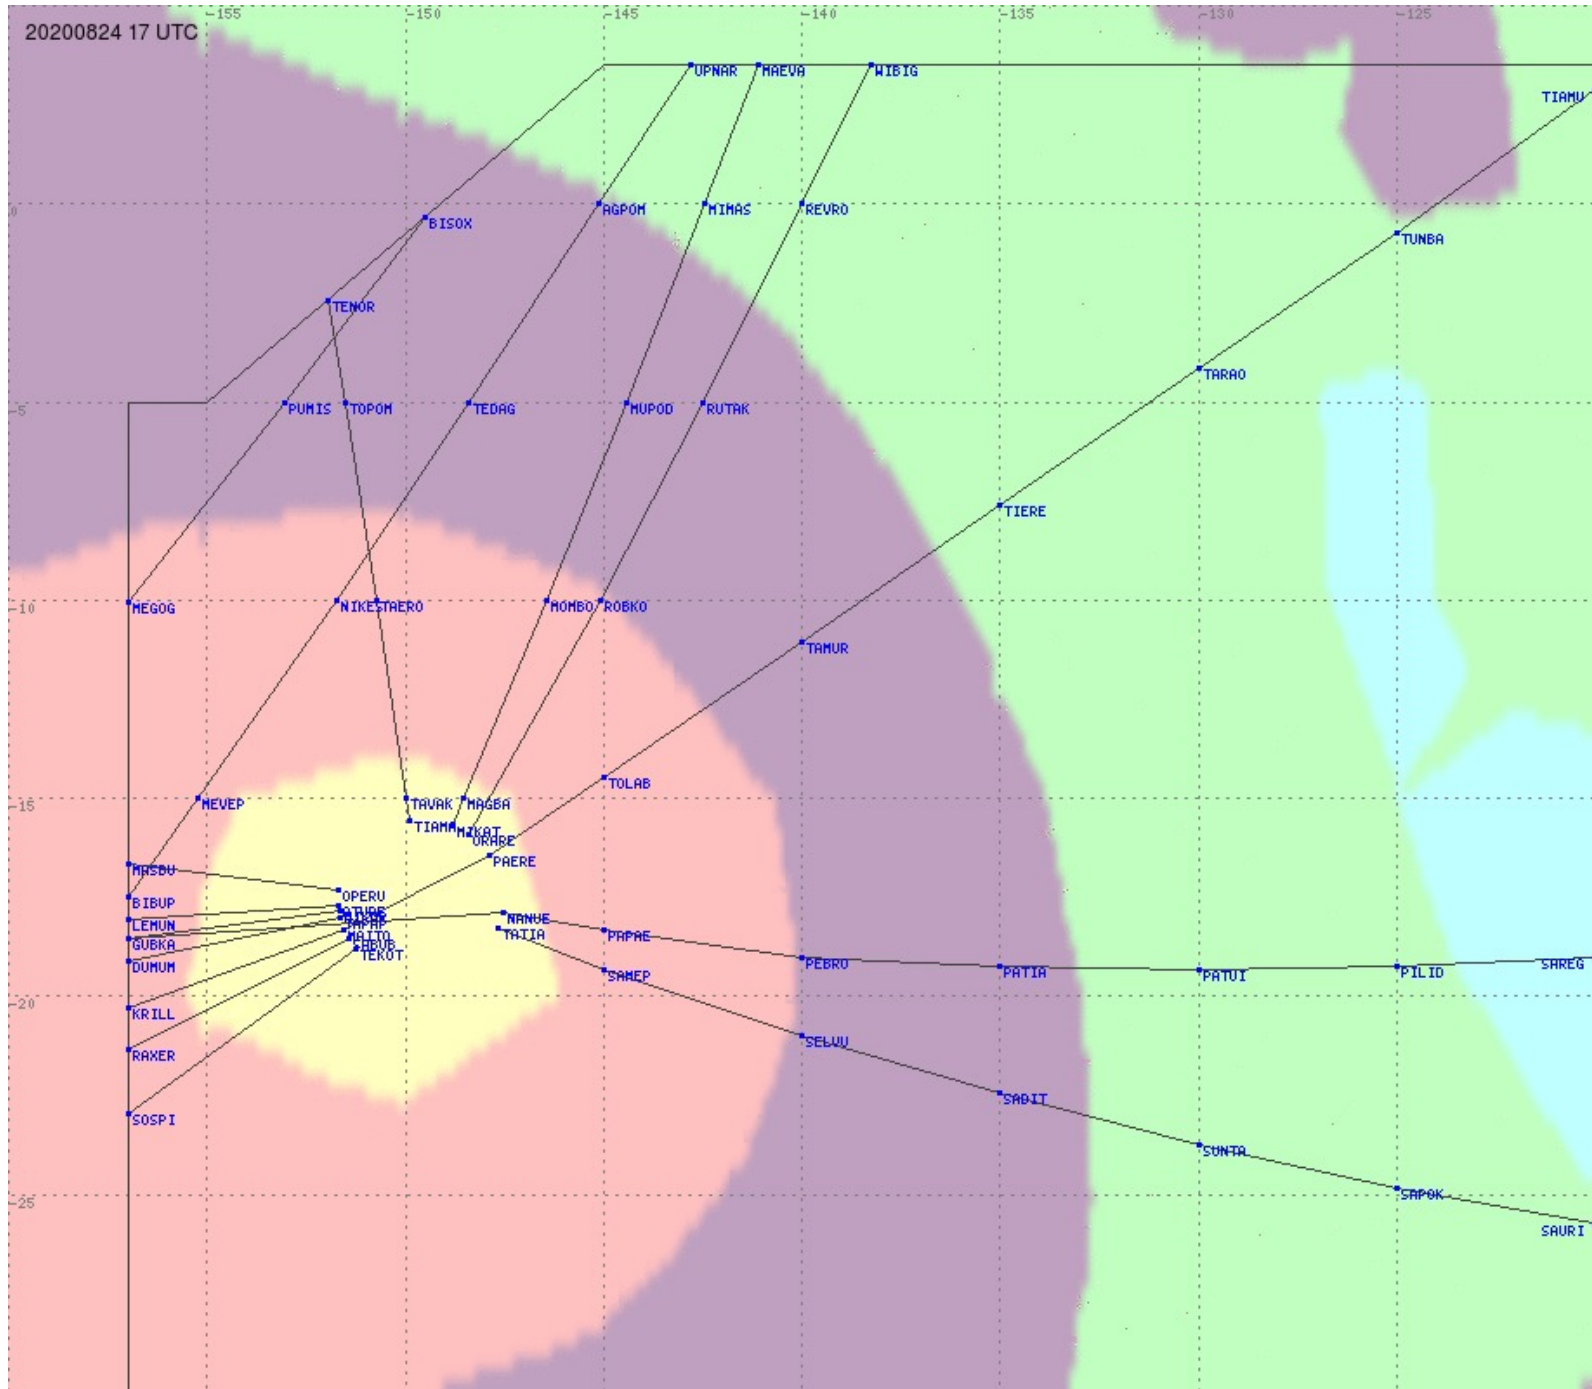

Tahiti FIR - HF Propag - 20200824

2.8 MHz
3.5 MHz
5.6 MHz
8.9 MHz
13.3 MHz
17.9 MHz
None