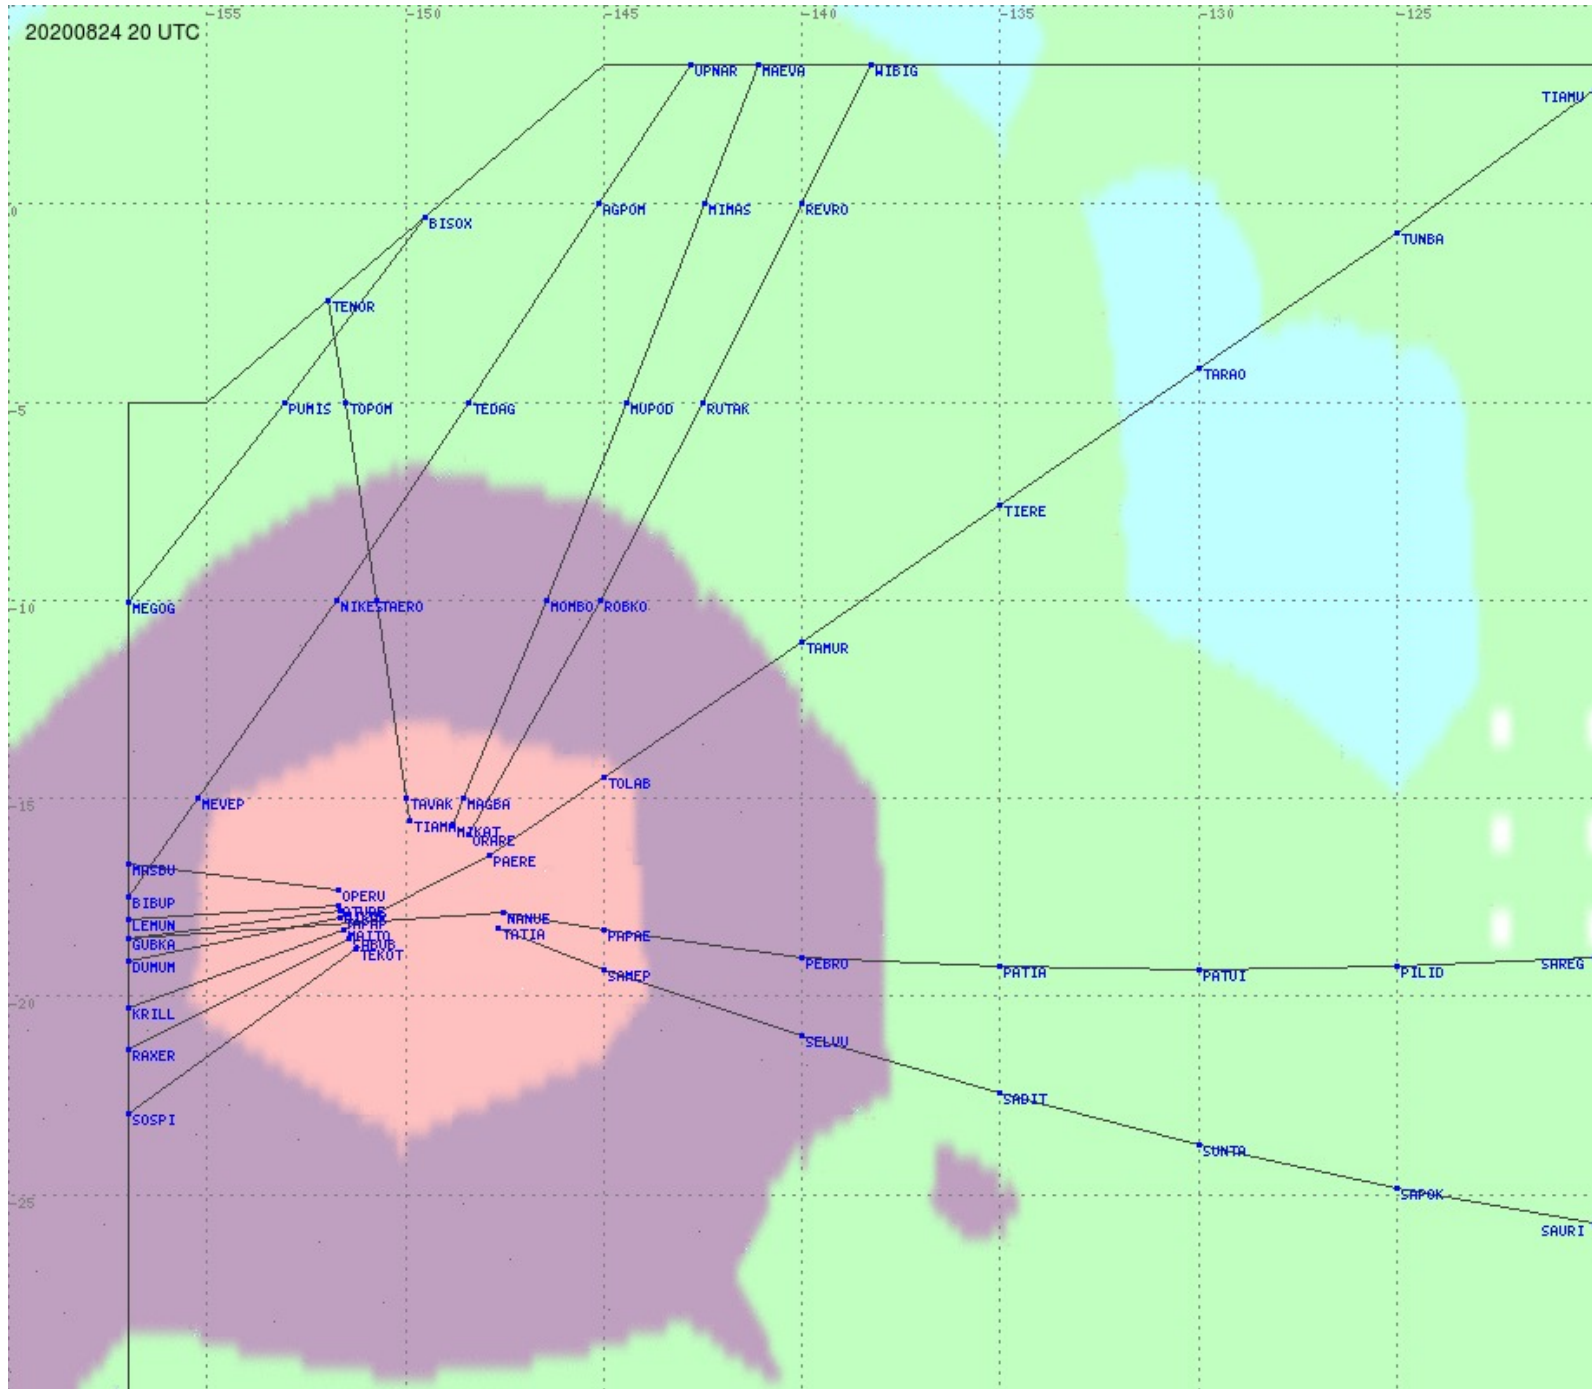

Tahiti FIR - HF Propag - 20200824

2.8 MHz 3.5 MHz 5.6 MHz 8.9 MHz 13.3 MHz 17.9 MHz None