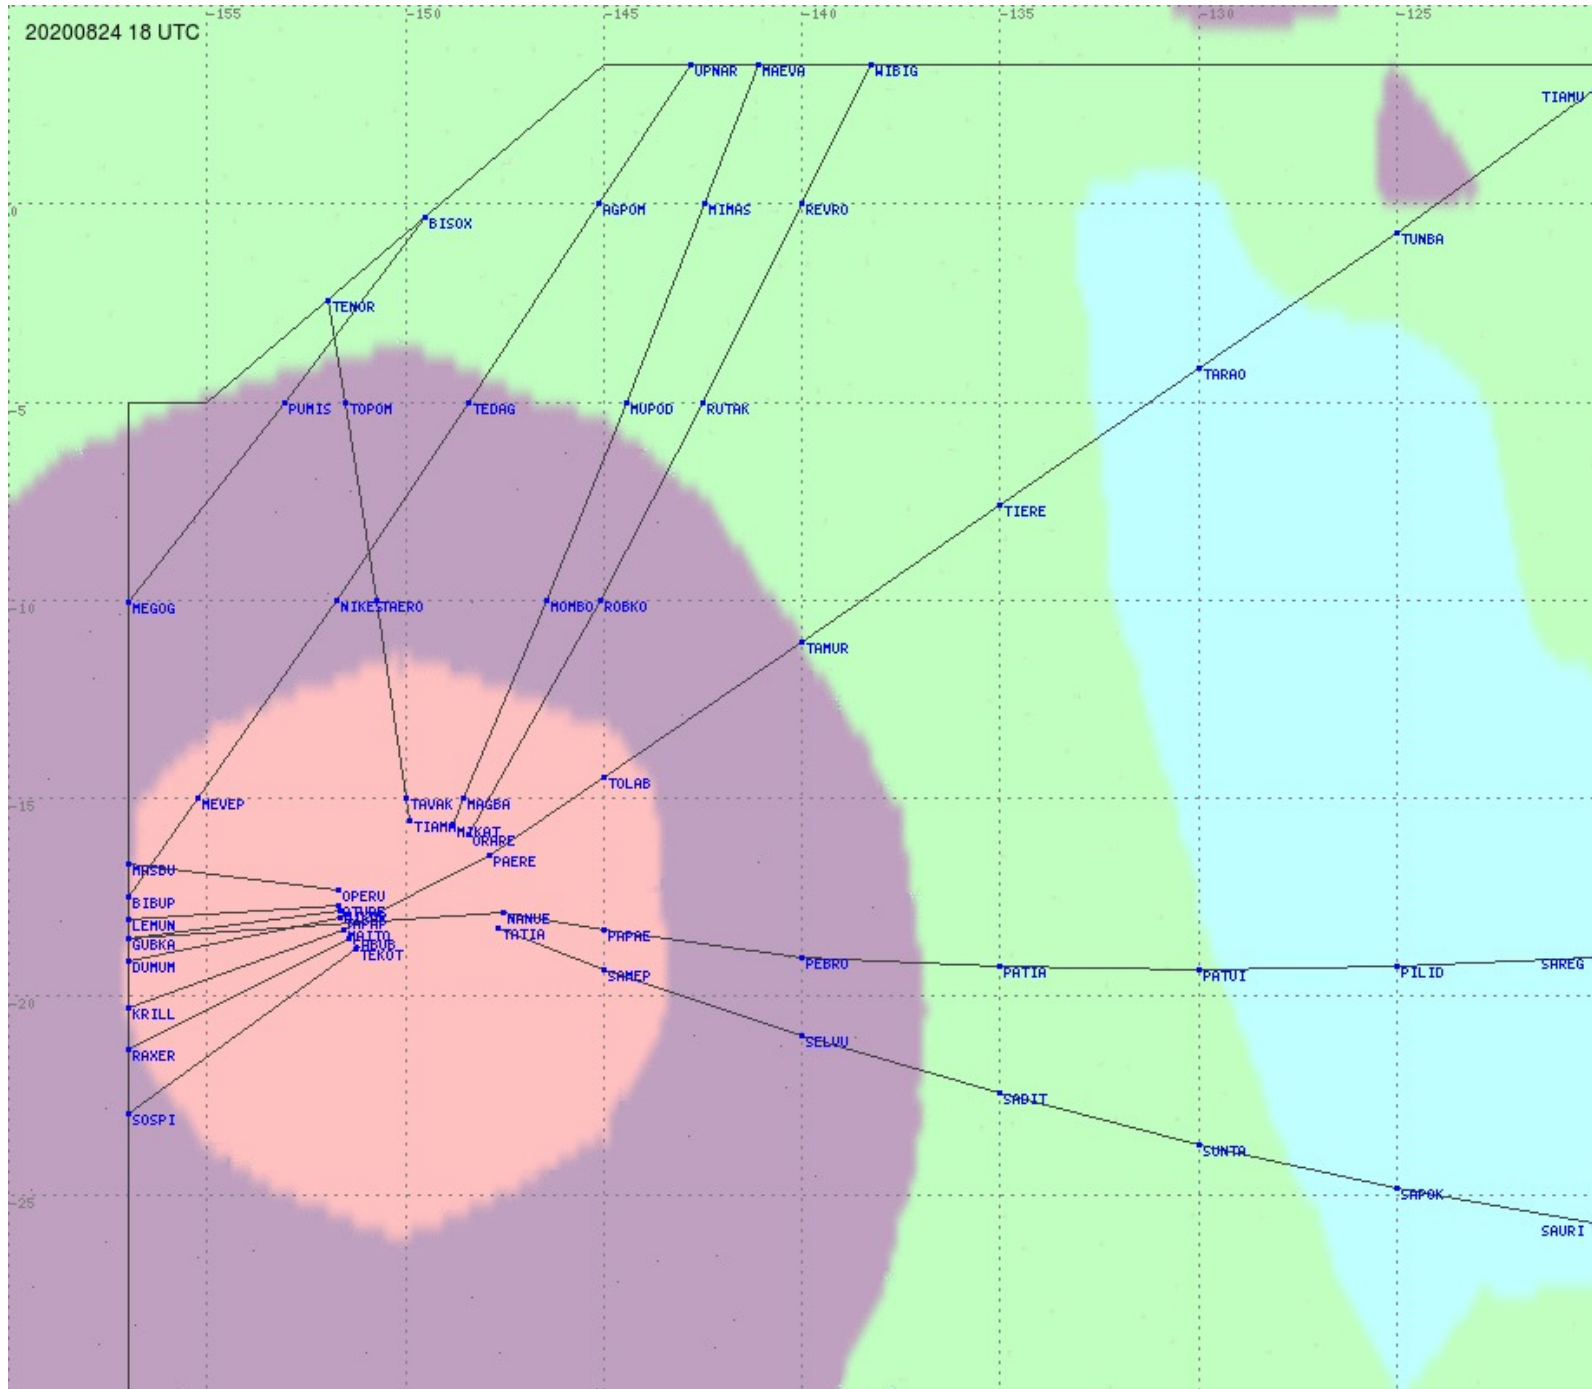

Tahiti FIR - HF Propag - 20200824

2.8 MHz 3.5 MHz 5.6 MHz 8.9 MHz 13.3 MHz 17.9 MHz None