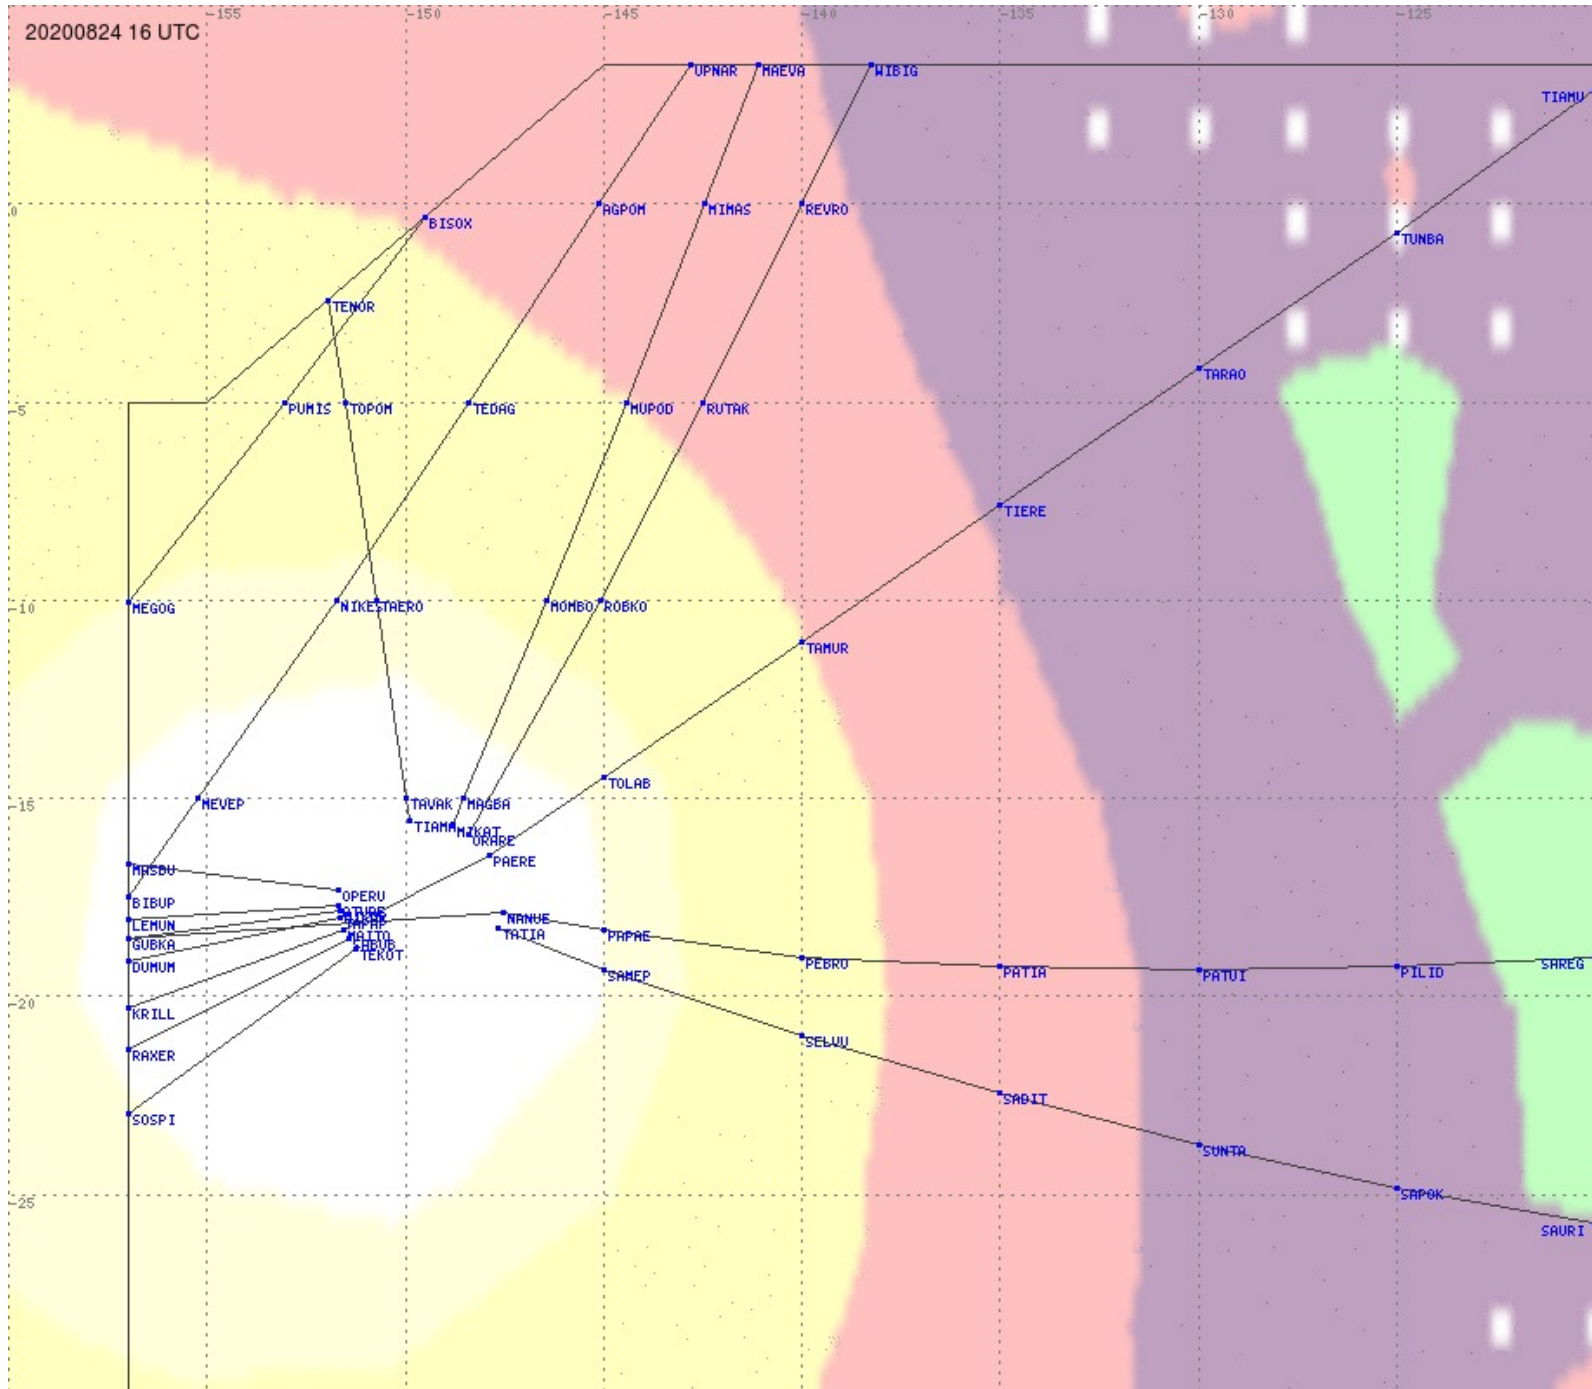

Tahiti FIR - HF Propag - 20200824

2.8 MHz 3.5 MHz 5.6 MHz 8.9 MHz 13.3 MHz 17.9 MHz None