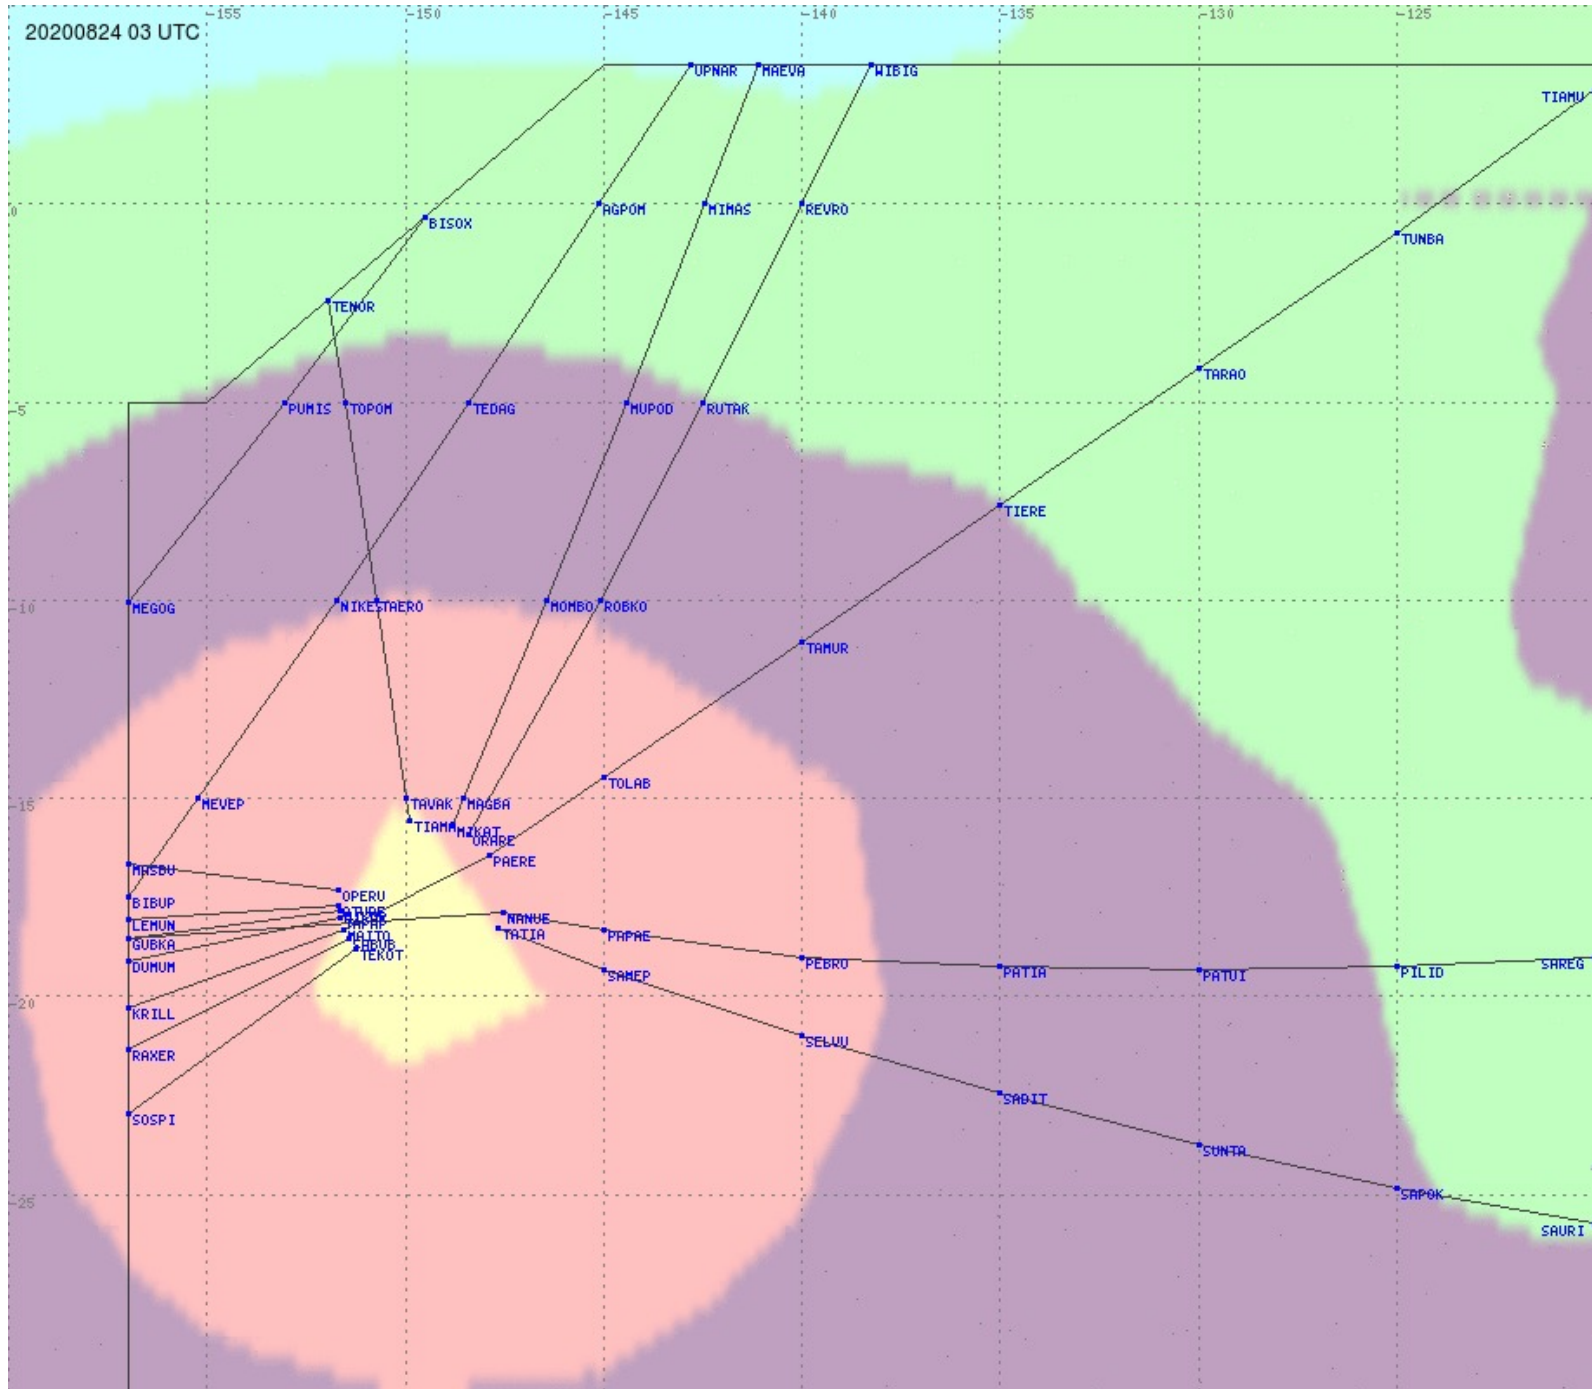

# Tahiti FIR - HF Propag - 20200824

2.8 MHz 3.5 MHz 5.6 MHz 8.9 MHz 13.3 MHz 17.9 MHz None