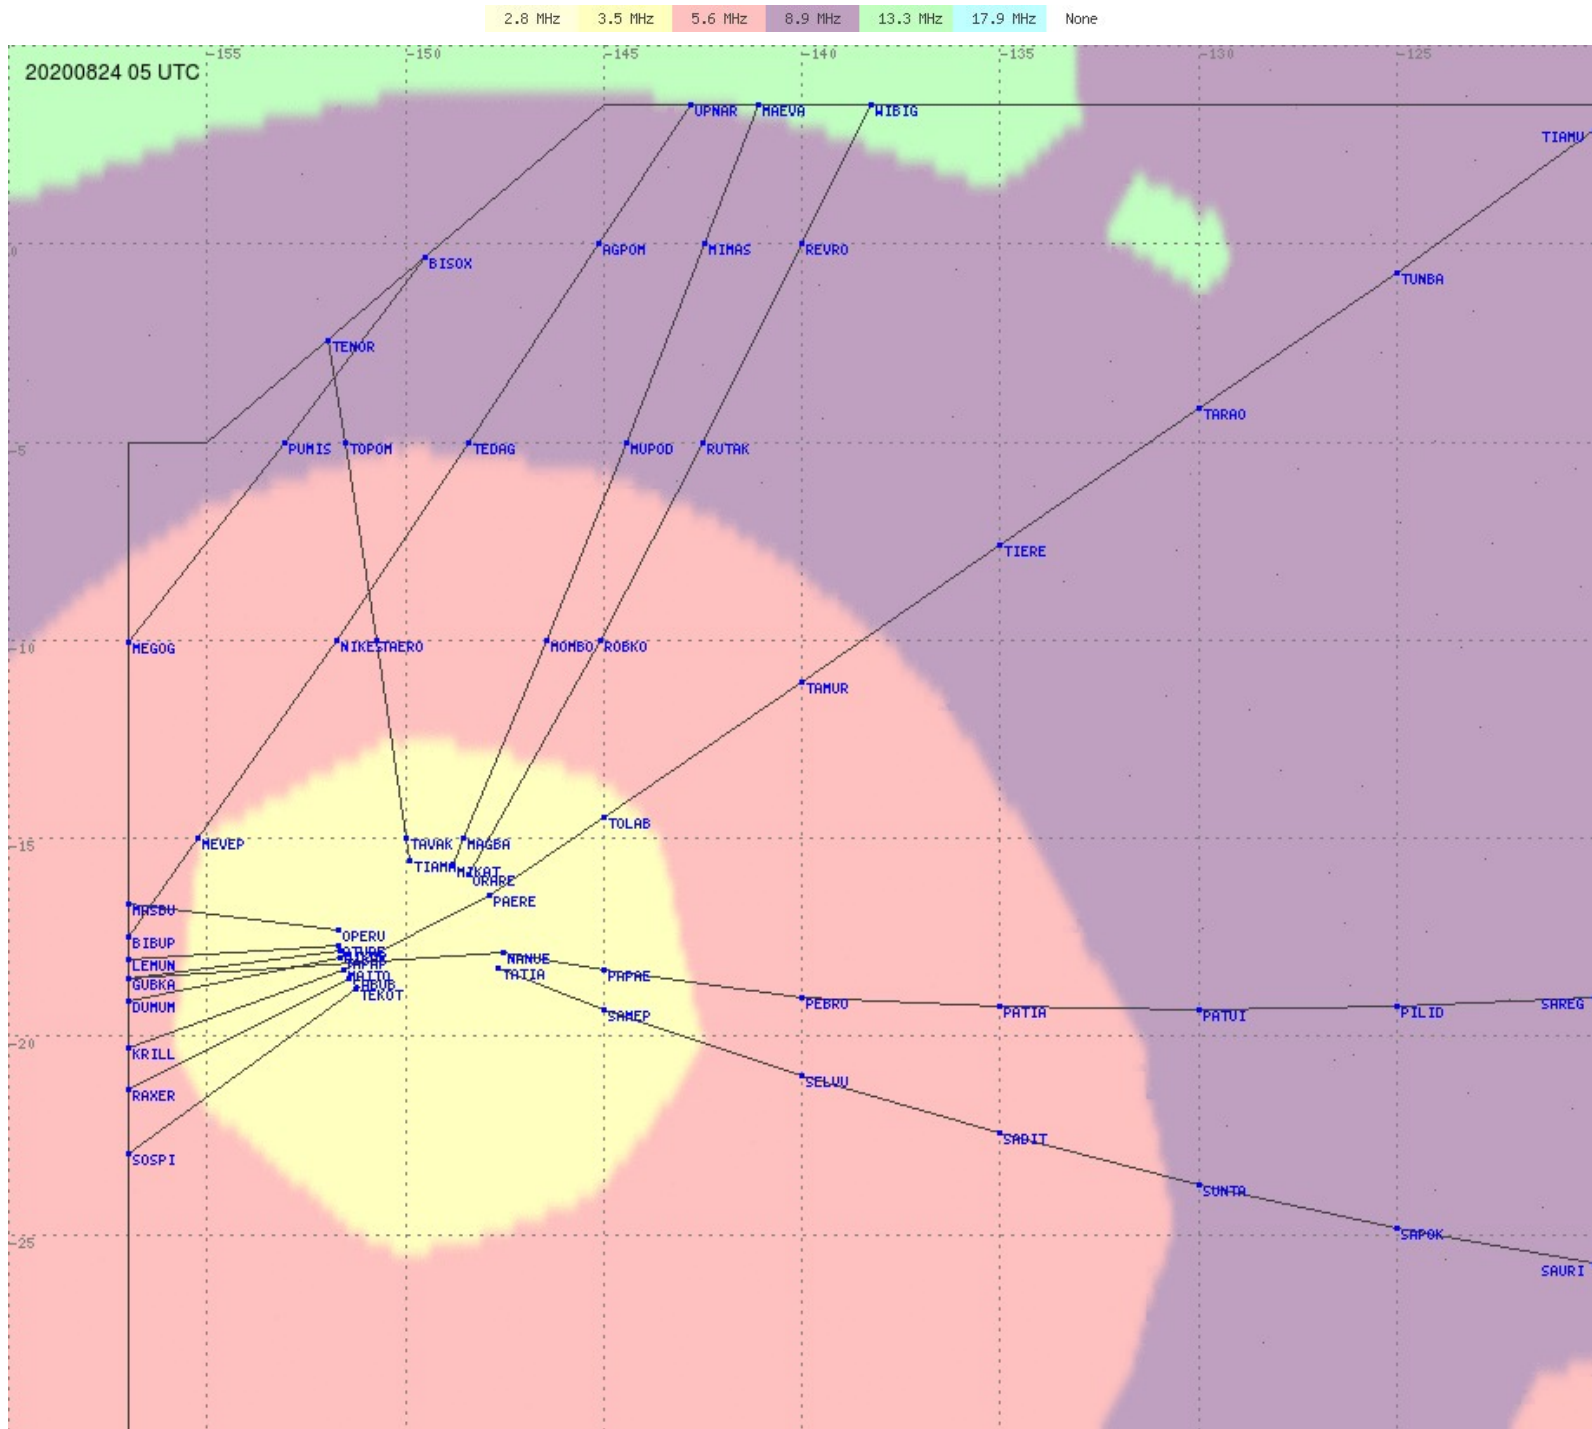

Tahiti FIR - HF Propag - 20200824