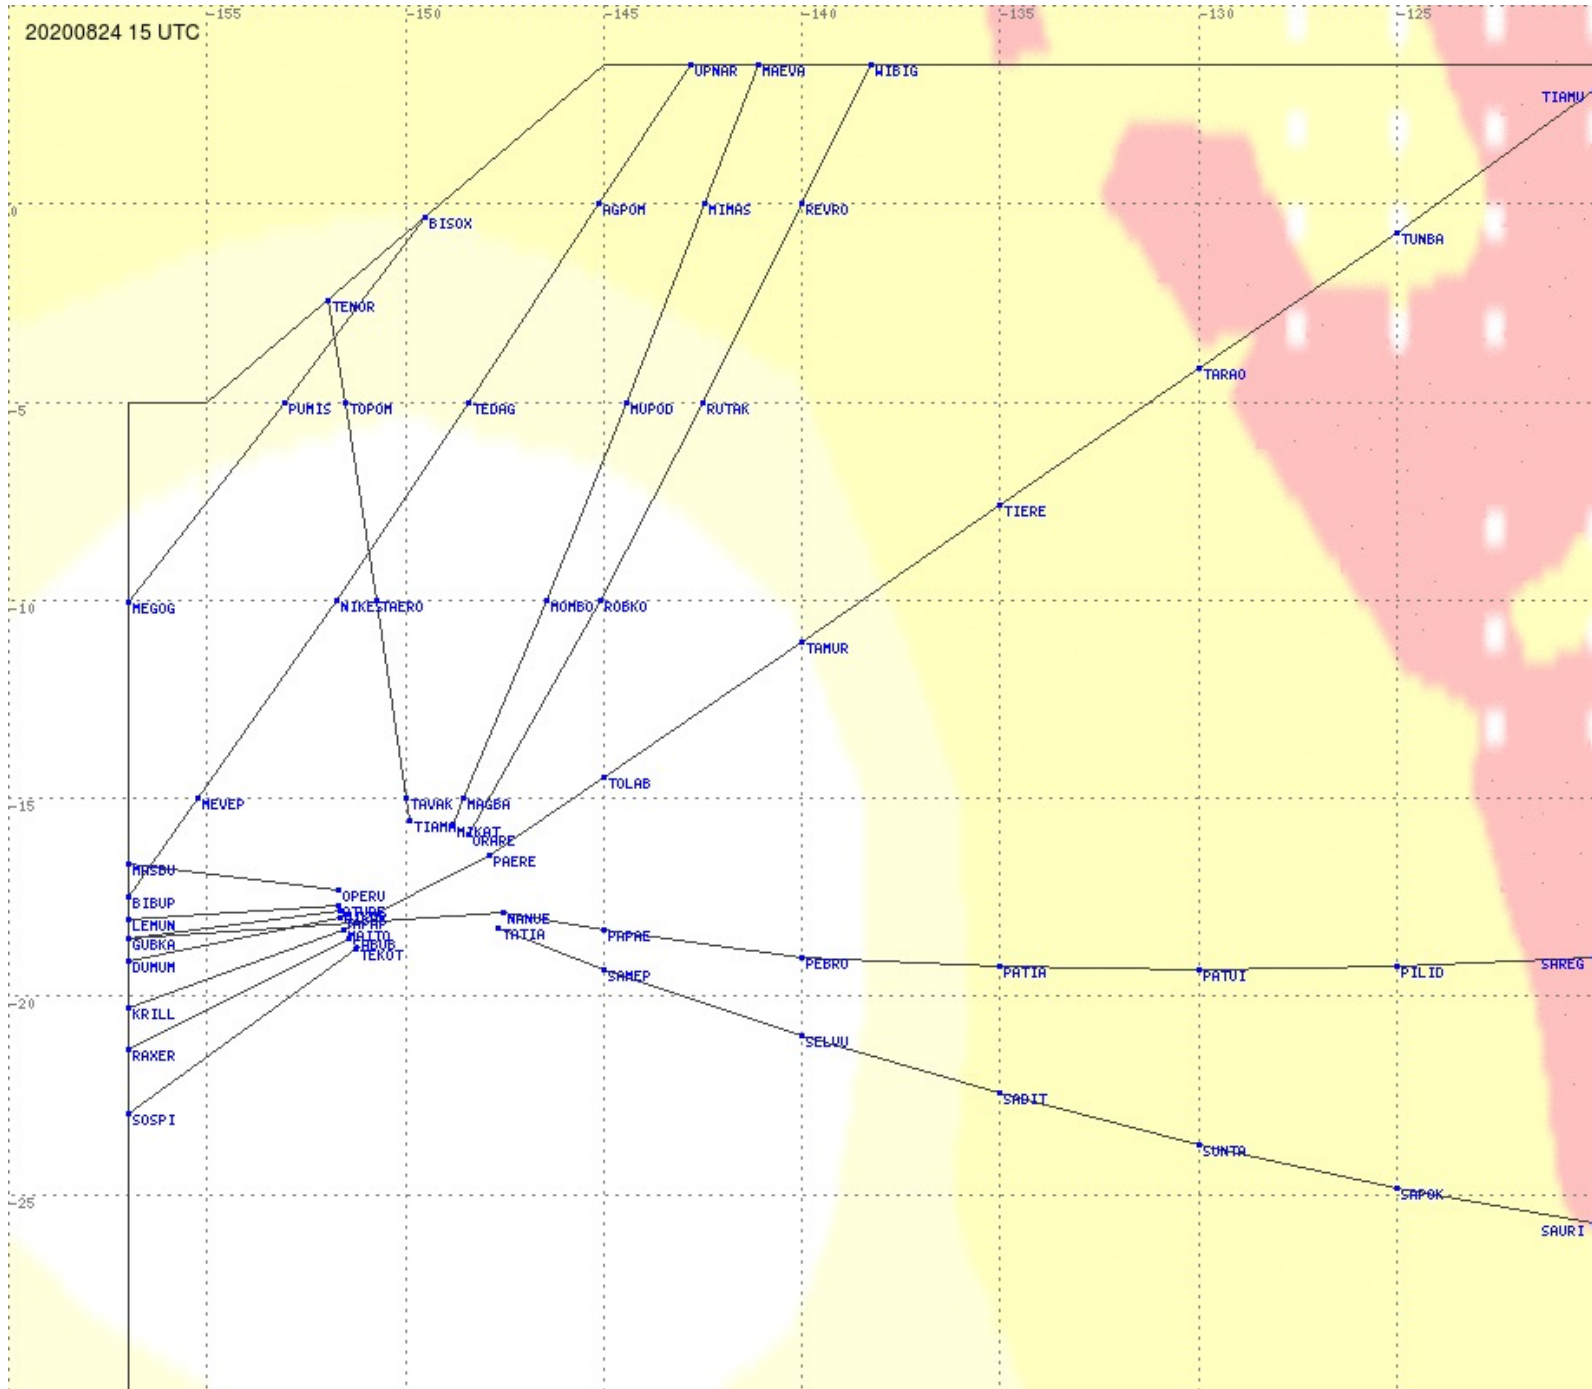

Tahiti FIR - HF Propag - 20200824

2.8 MHz
3.5 MHz
5.6 MHz
8.9 MHz
13.3 MHz
17.9 MHz
None