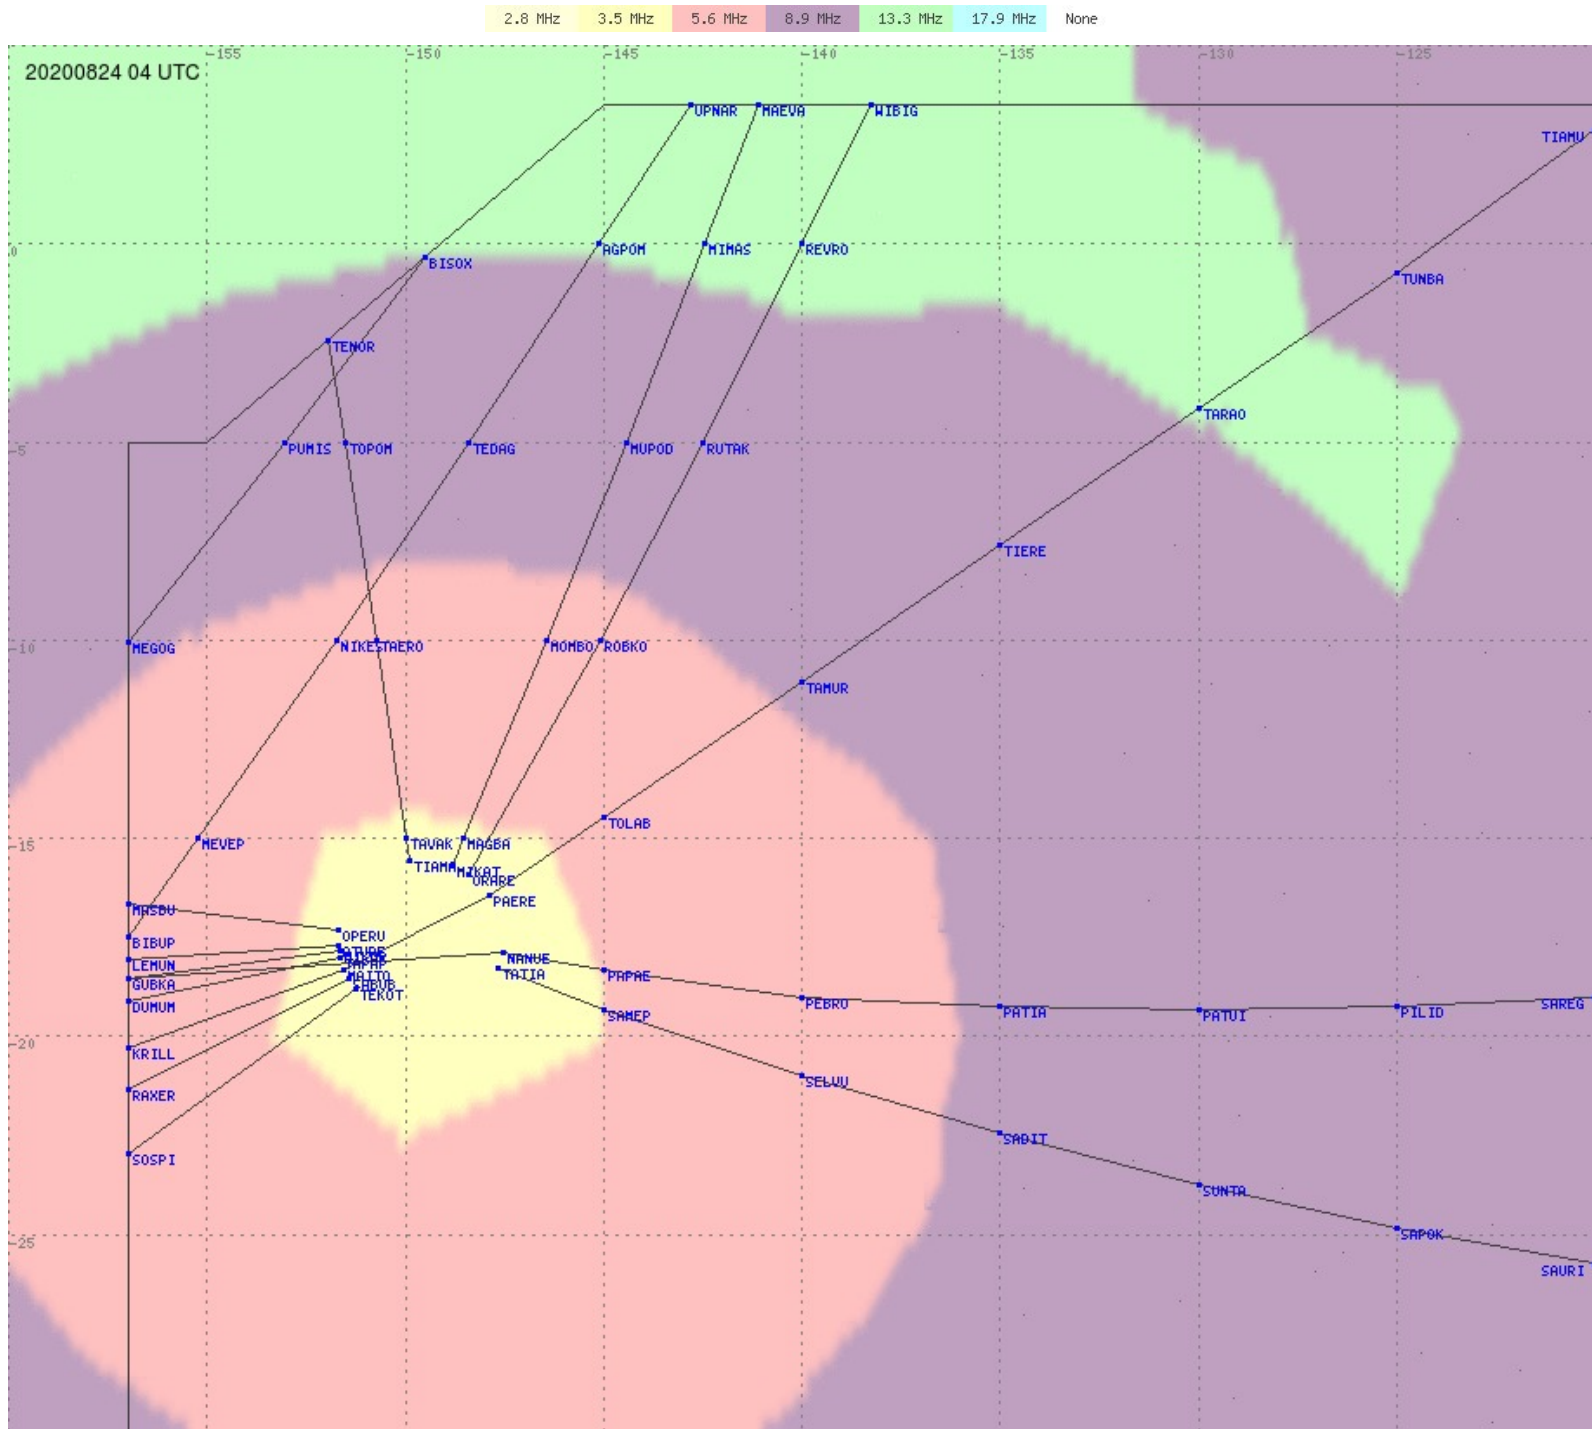

Tahiti FIR - HF Propag - 20200824