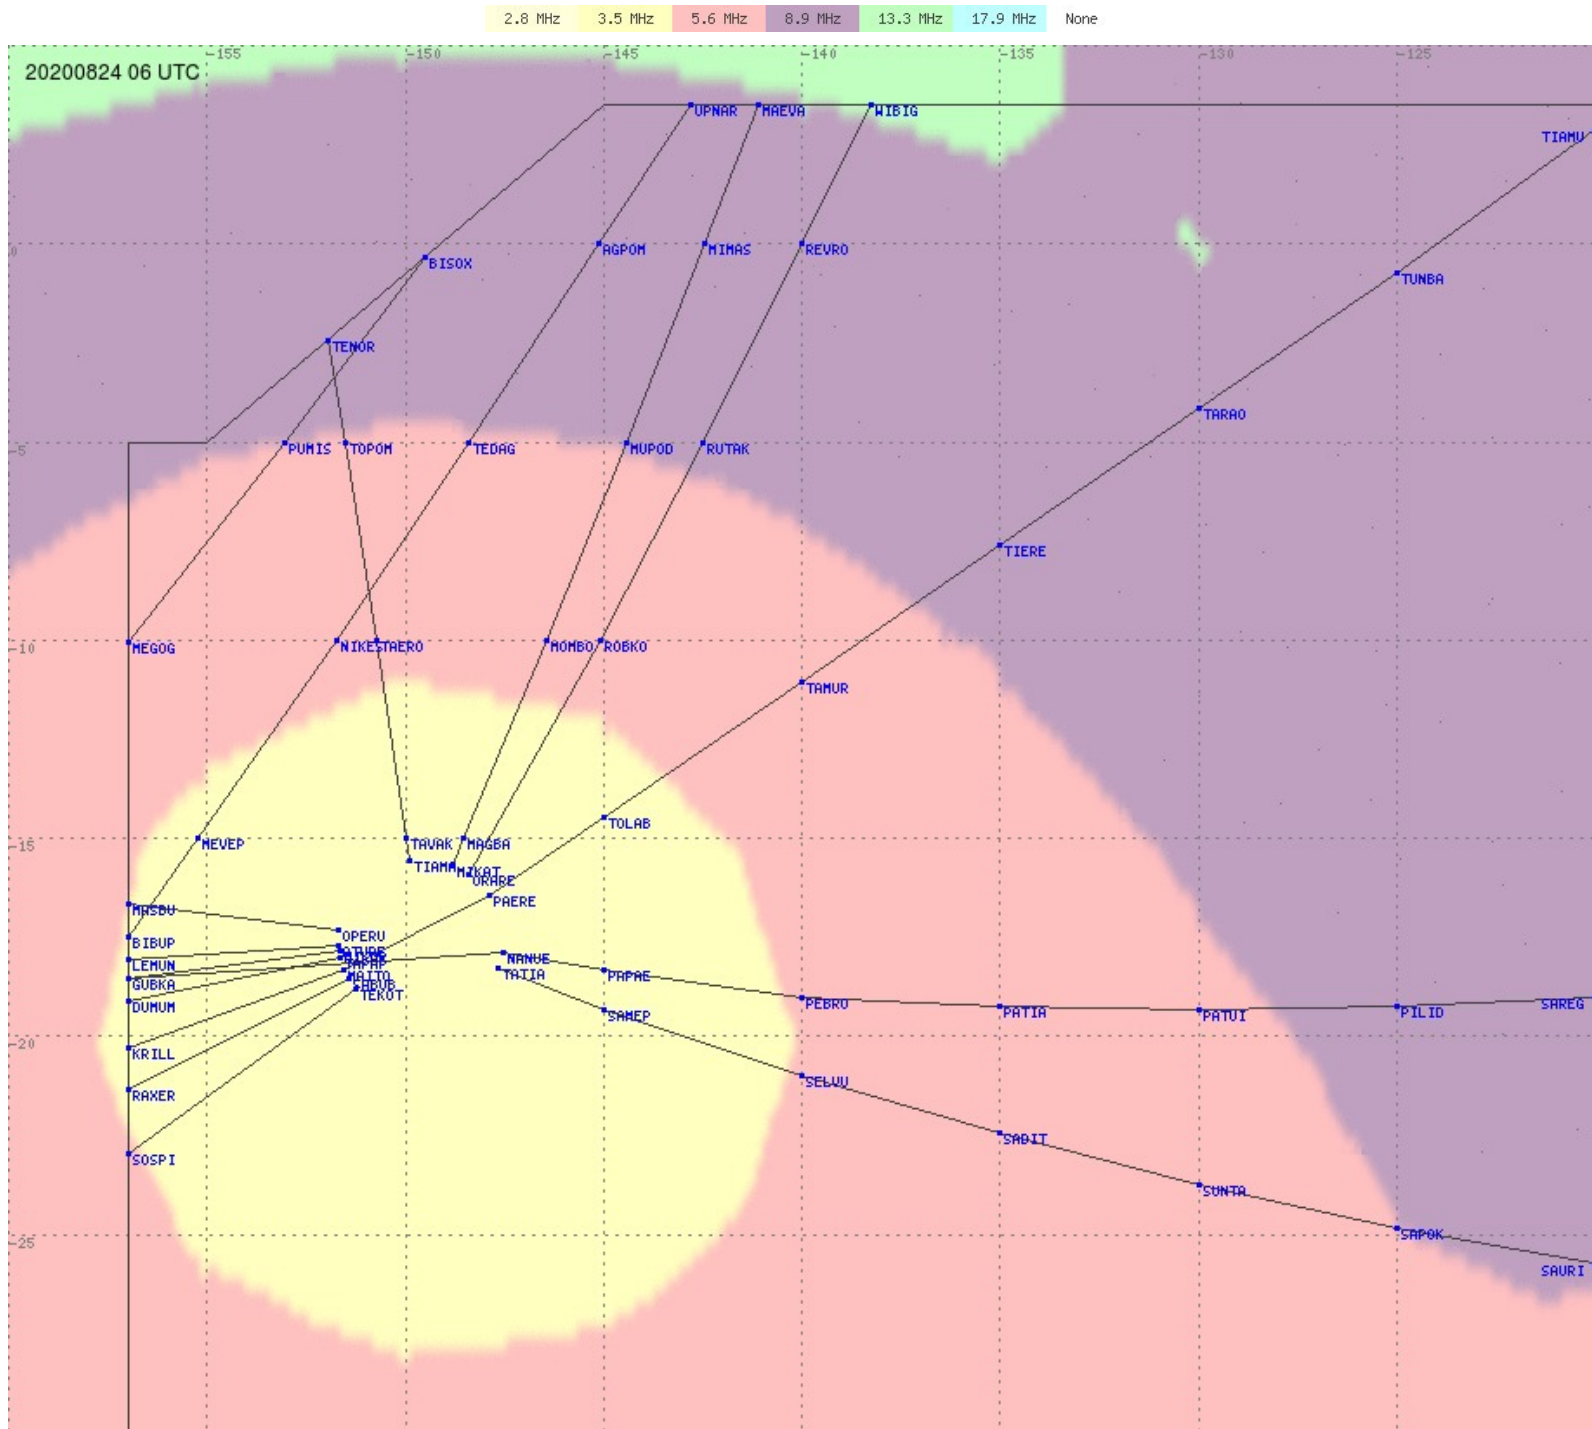

Tahiti FIR - HF Propag - 20200824