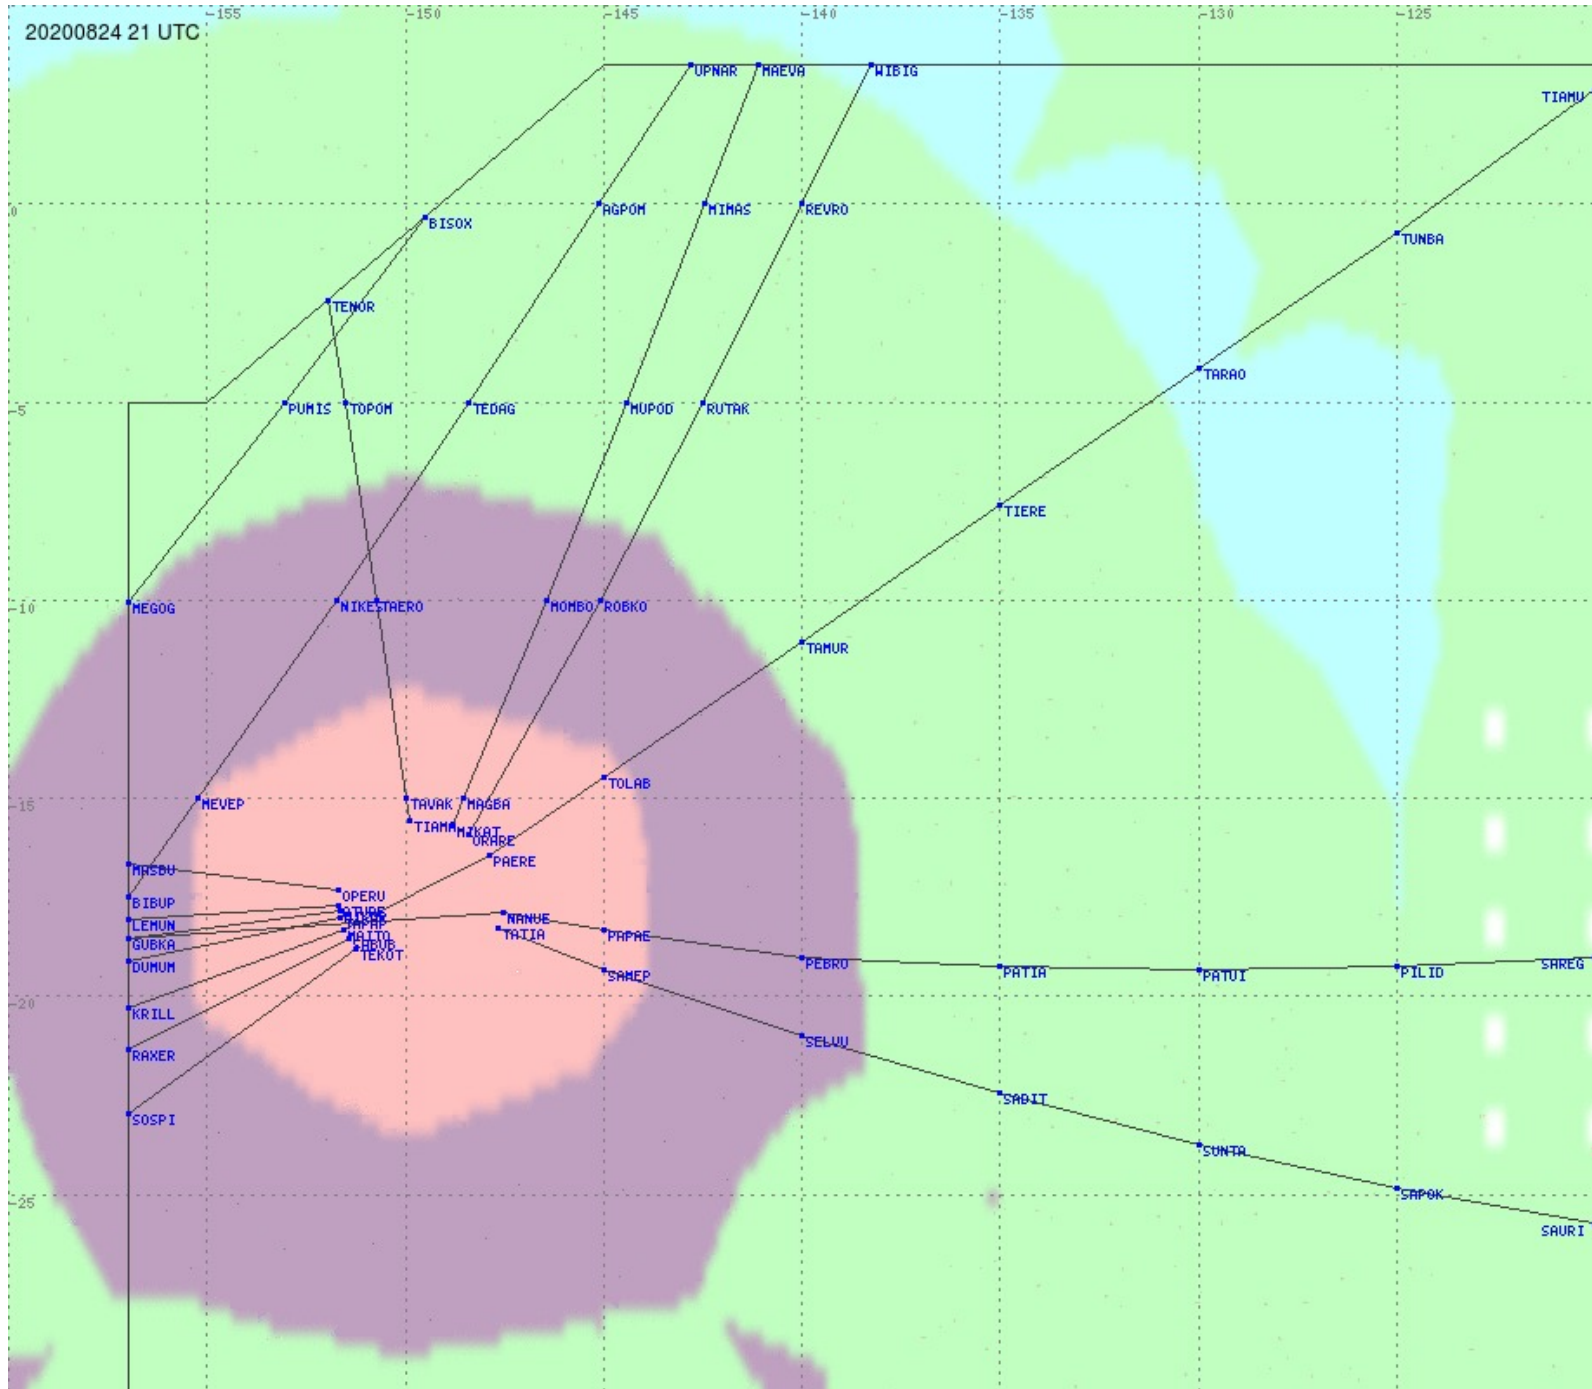

Tahiti FIR - HF Propag - 20200824

2.8 MHz 3.5 MHz 5.6 MHz 8.9 MHz 13.3 MHz 17.9 MHz None