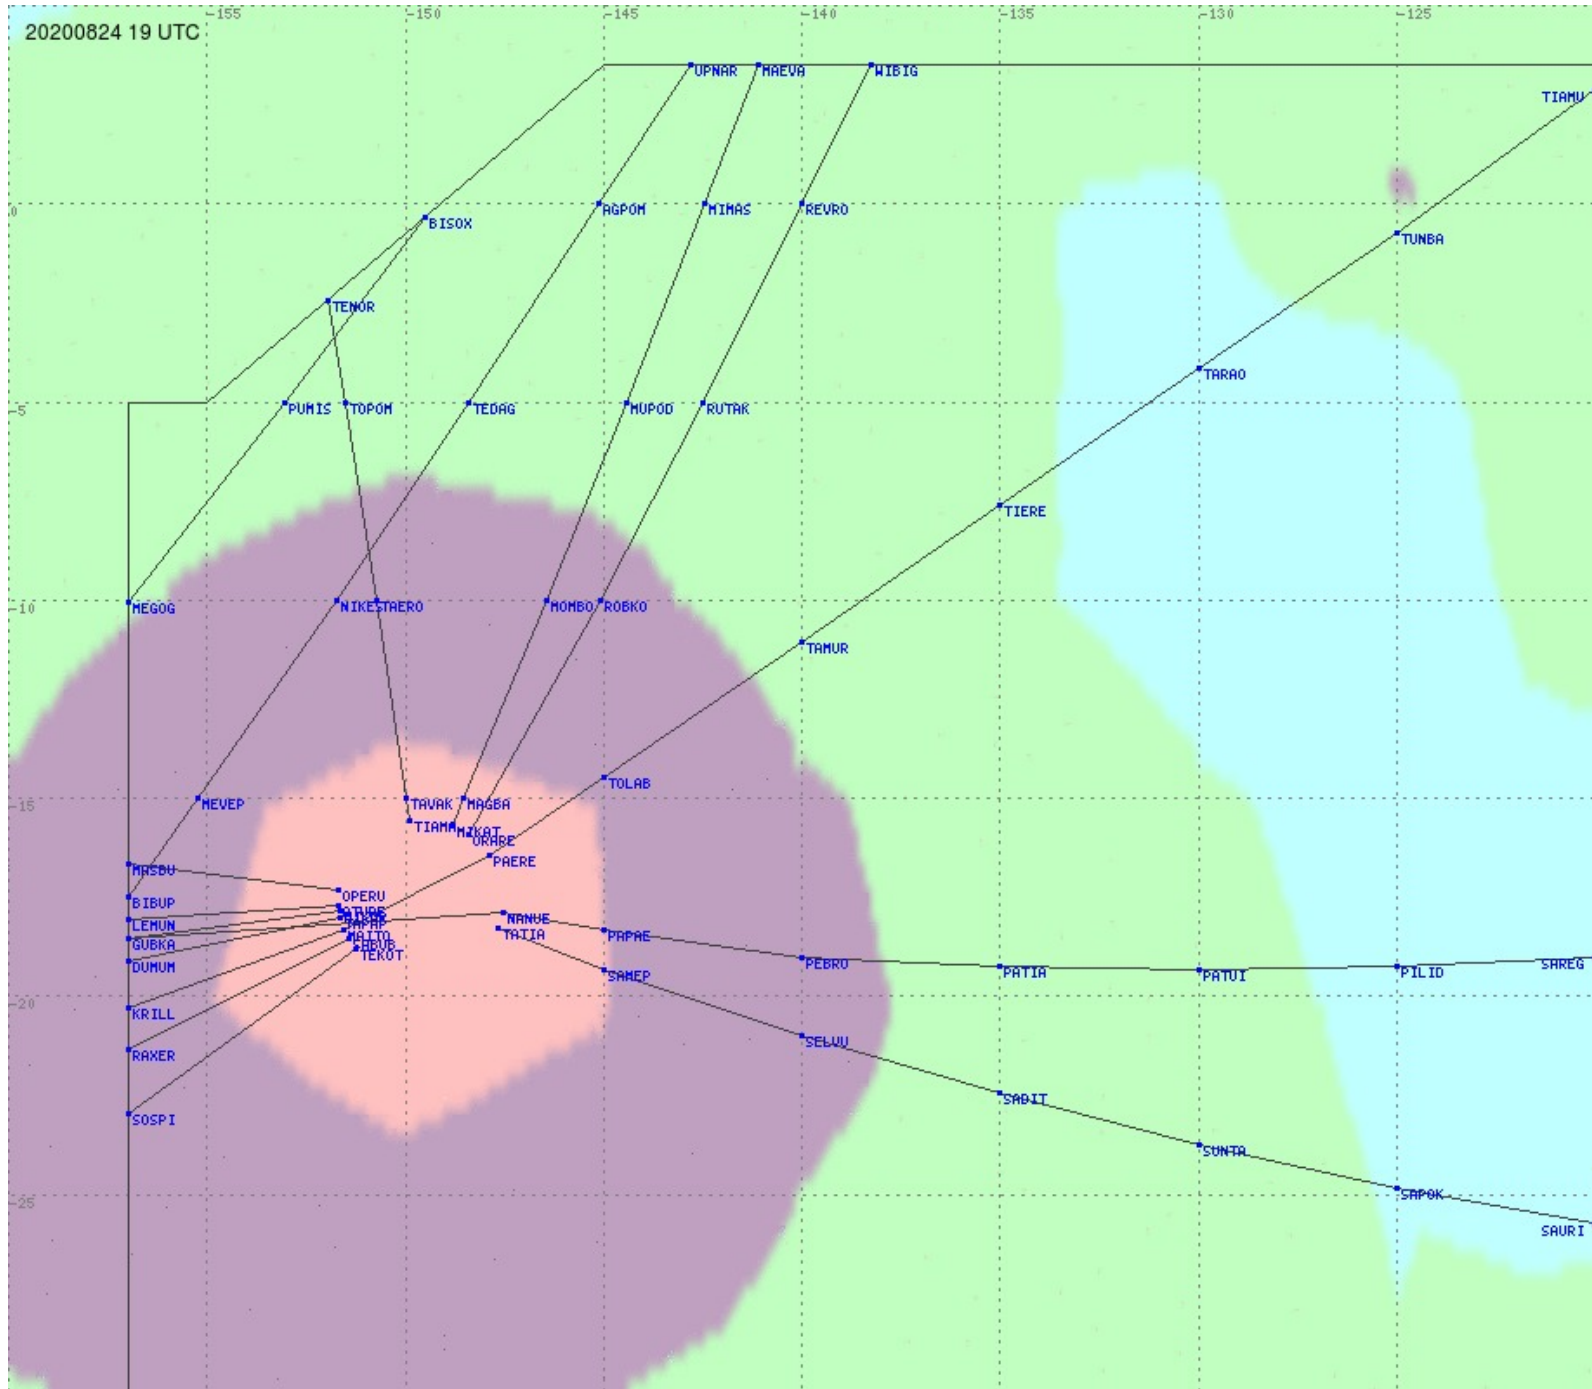

Tahiti FIR - HF Propag - 20200824

2.8 MHz 3.5 MHz 5.6 MHz 8.9 MHz 13.3 MHz 17.9 MHz None