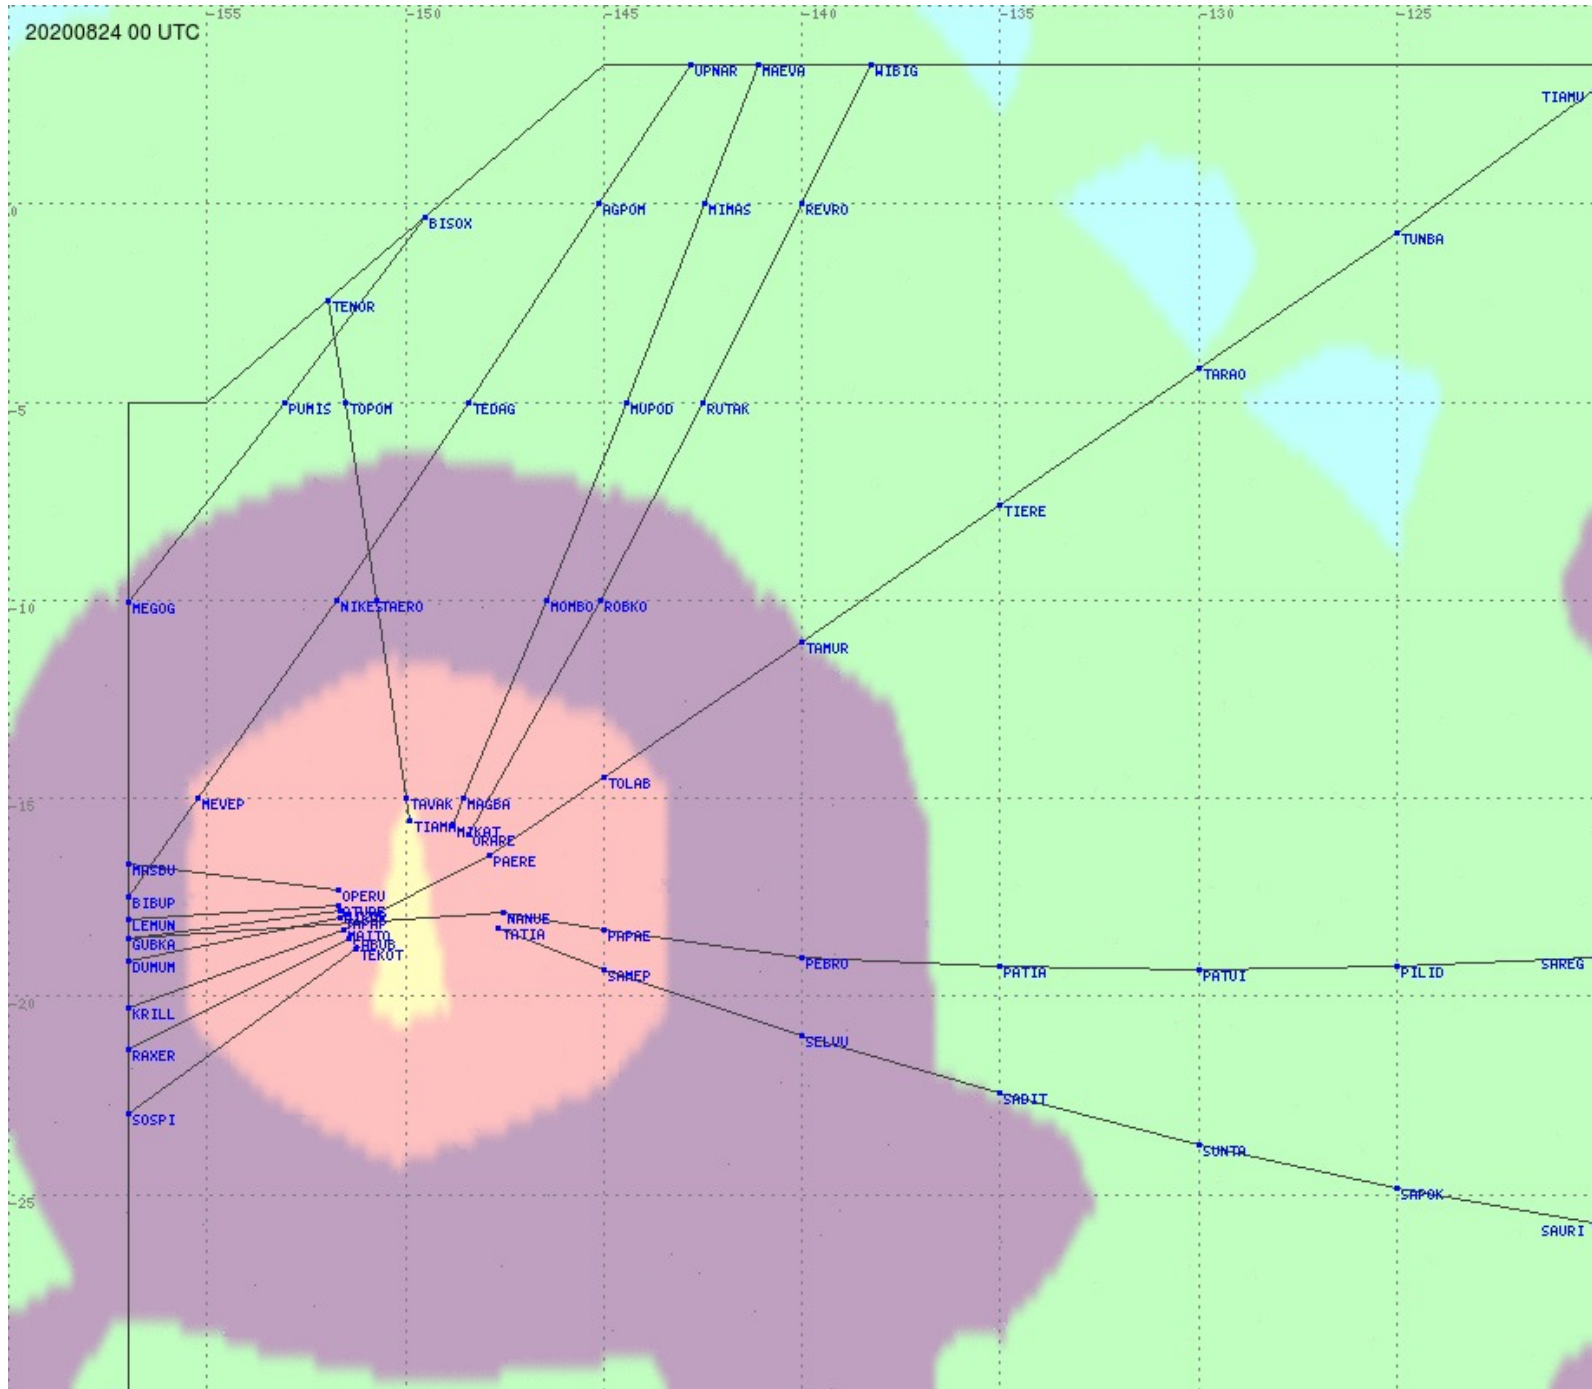

# Tahiti FIR - HF Propag - 20200824

2.8 MHz 3.5 MHz 5.6 MHz 8.9 MHz 13.3 MHz 17.9 MHz None