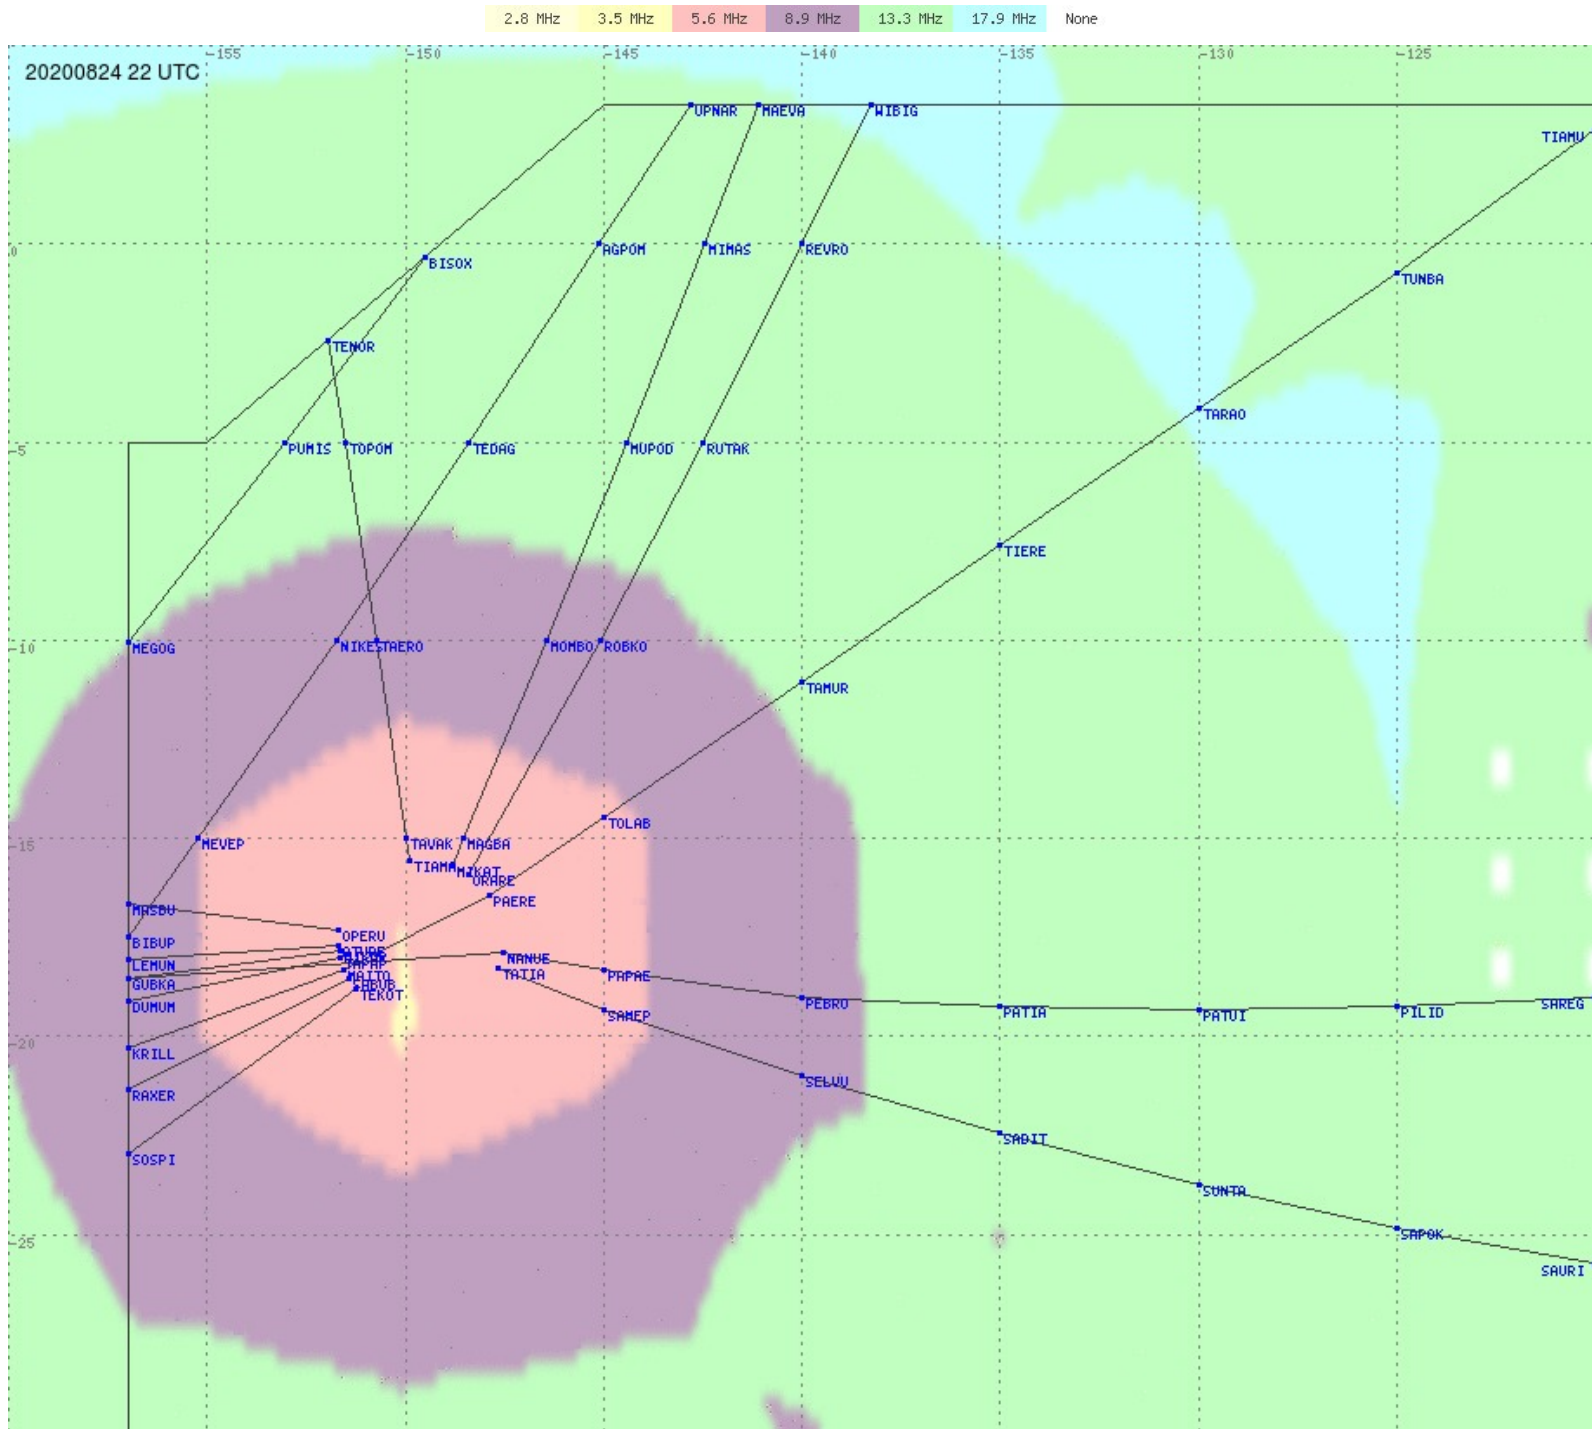

Tahiti FIR - HF Propag - 20200824