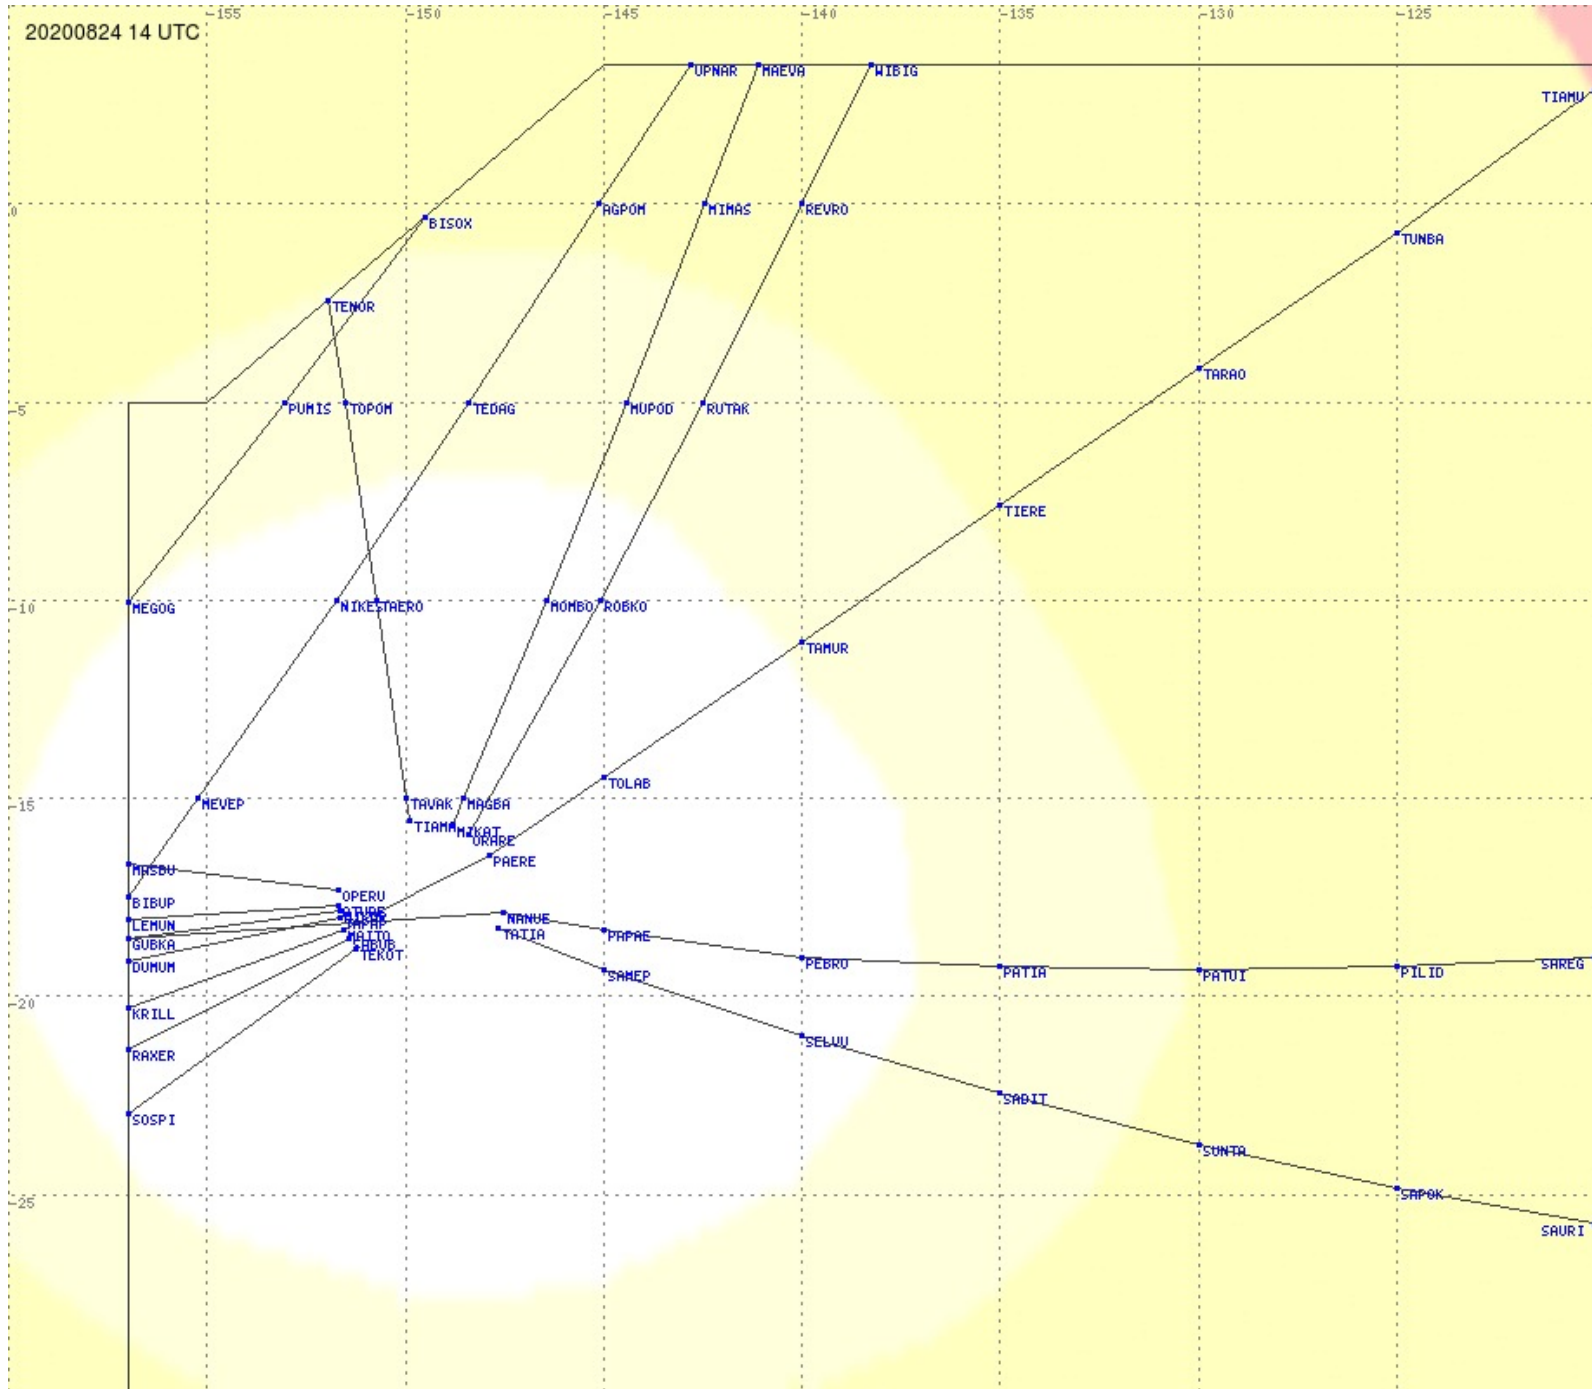

Tahiti FIR - HF Propag - 20200824

2.8 MHz 3.5 MHz 5.6 MHz 8.9 MHz 13.3 MHz 17.9 MHz None